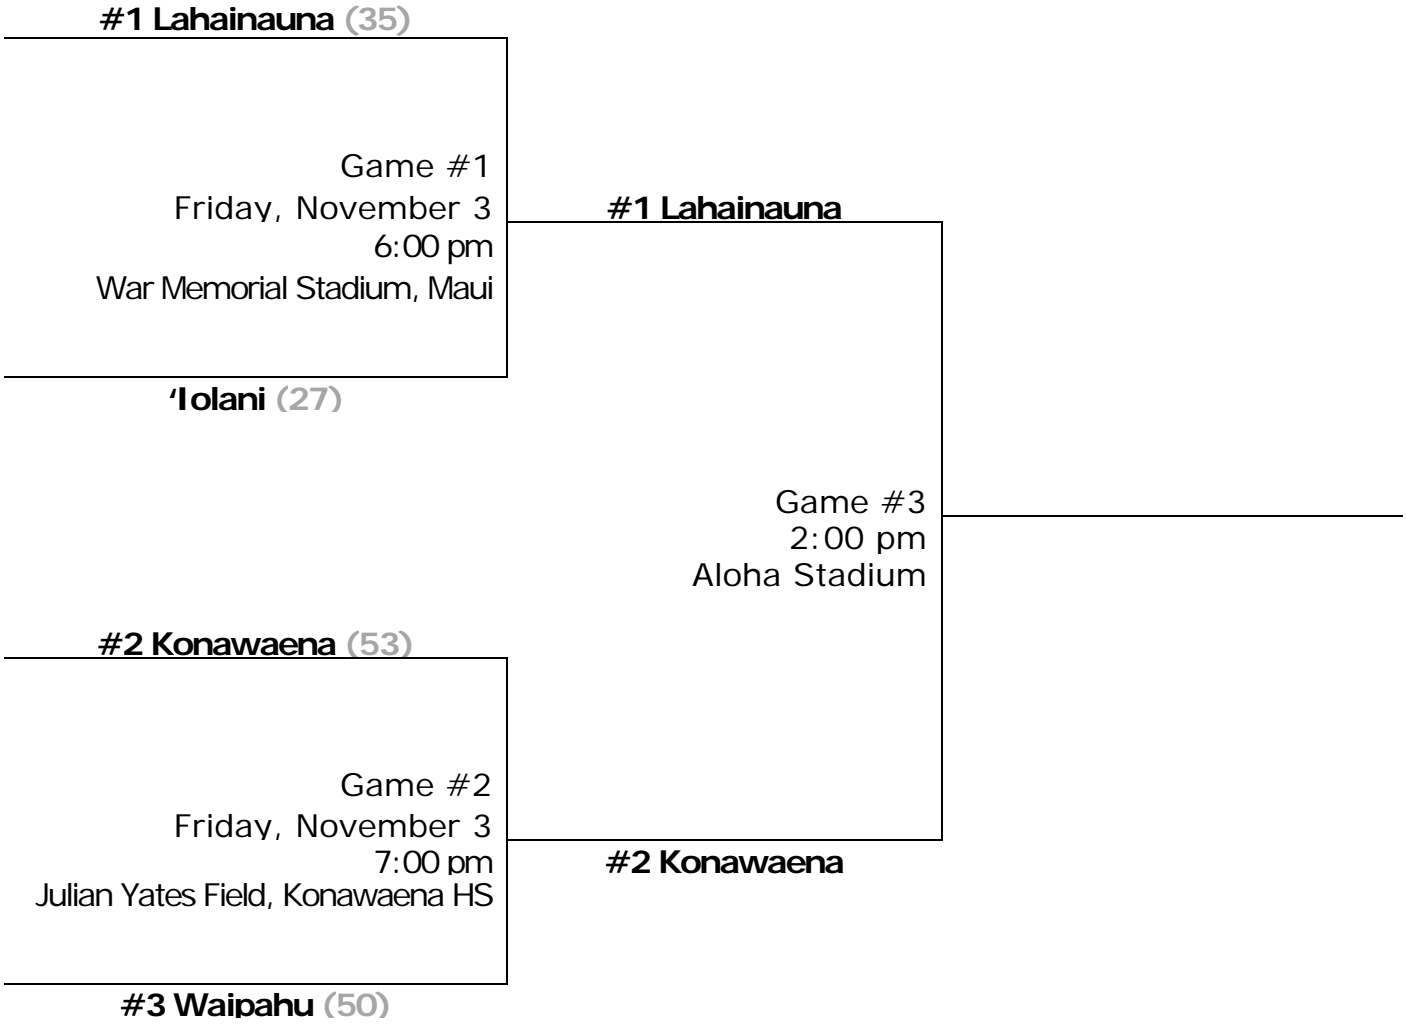

First Hawaiian Bank / HHSAA
2017 Football State Championships - **Division II**