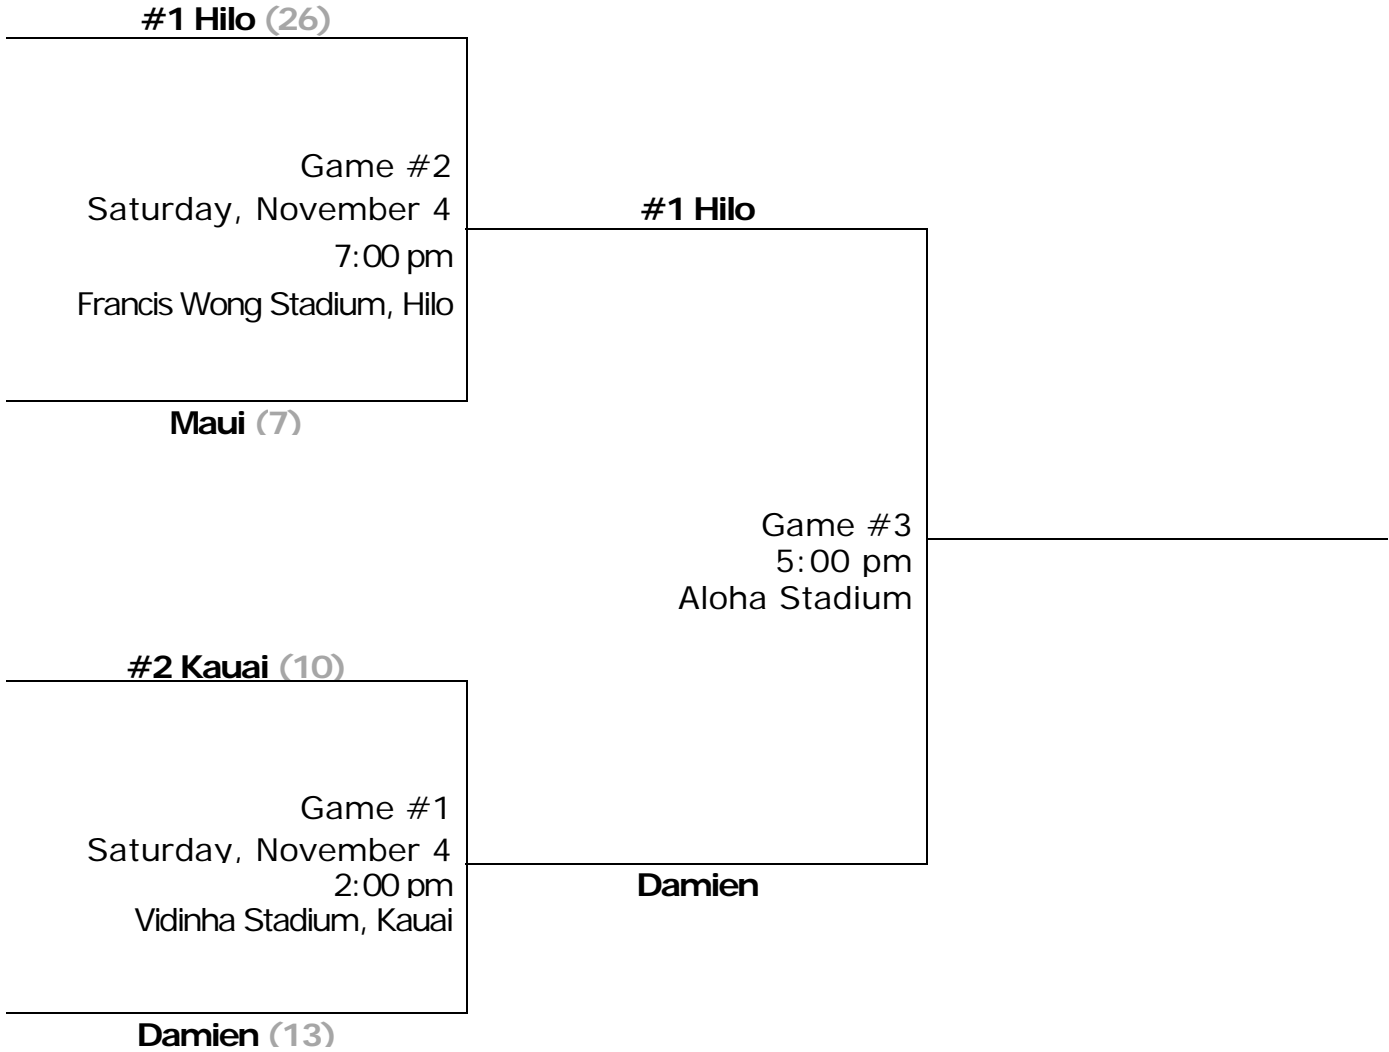

First Hawaiian Bank / HHSAA
2017 Football State Championships - **Division I**