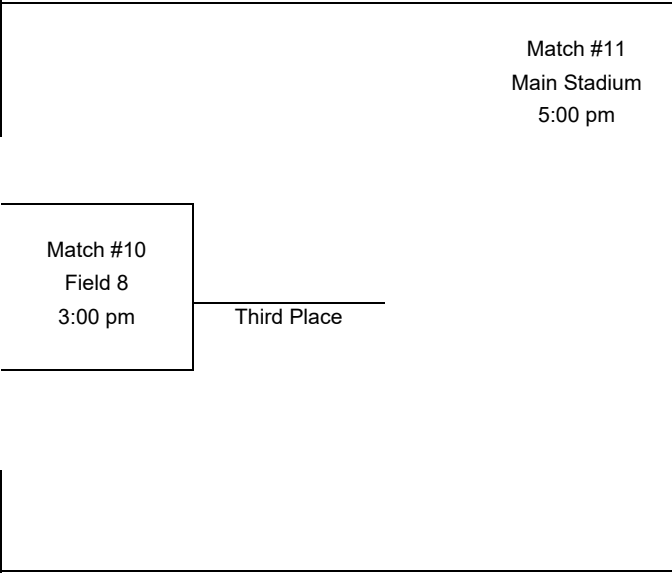

Seabury

#2 Saint Louis

Match #3
Field 11
3:00 pm

Farrington

Match #4
Field 12
3:00 pm

KS-Hawaii

Consolation

Third Place