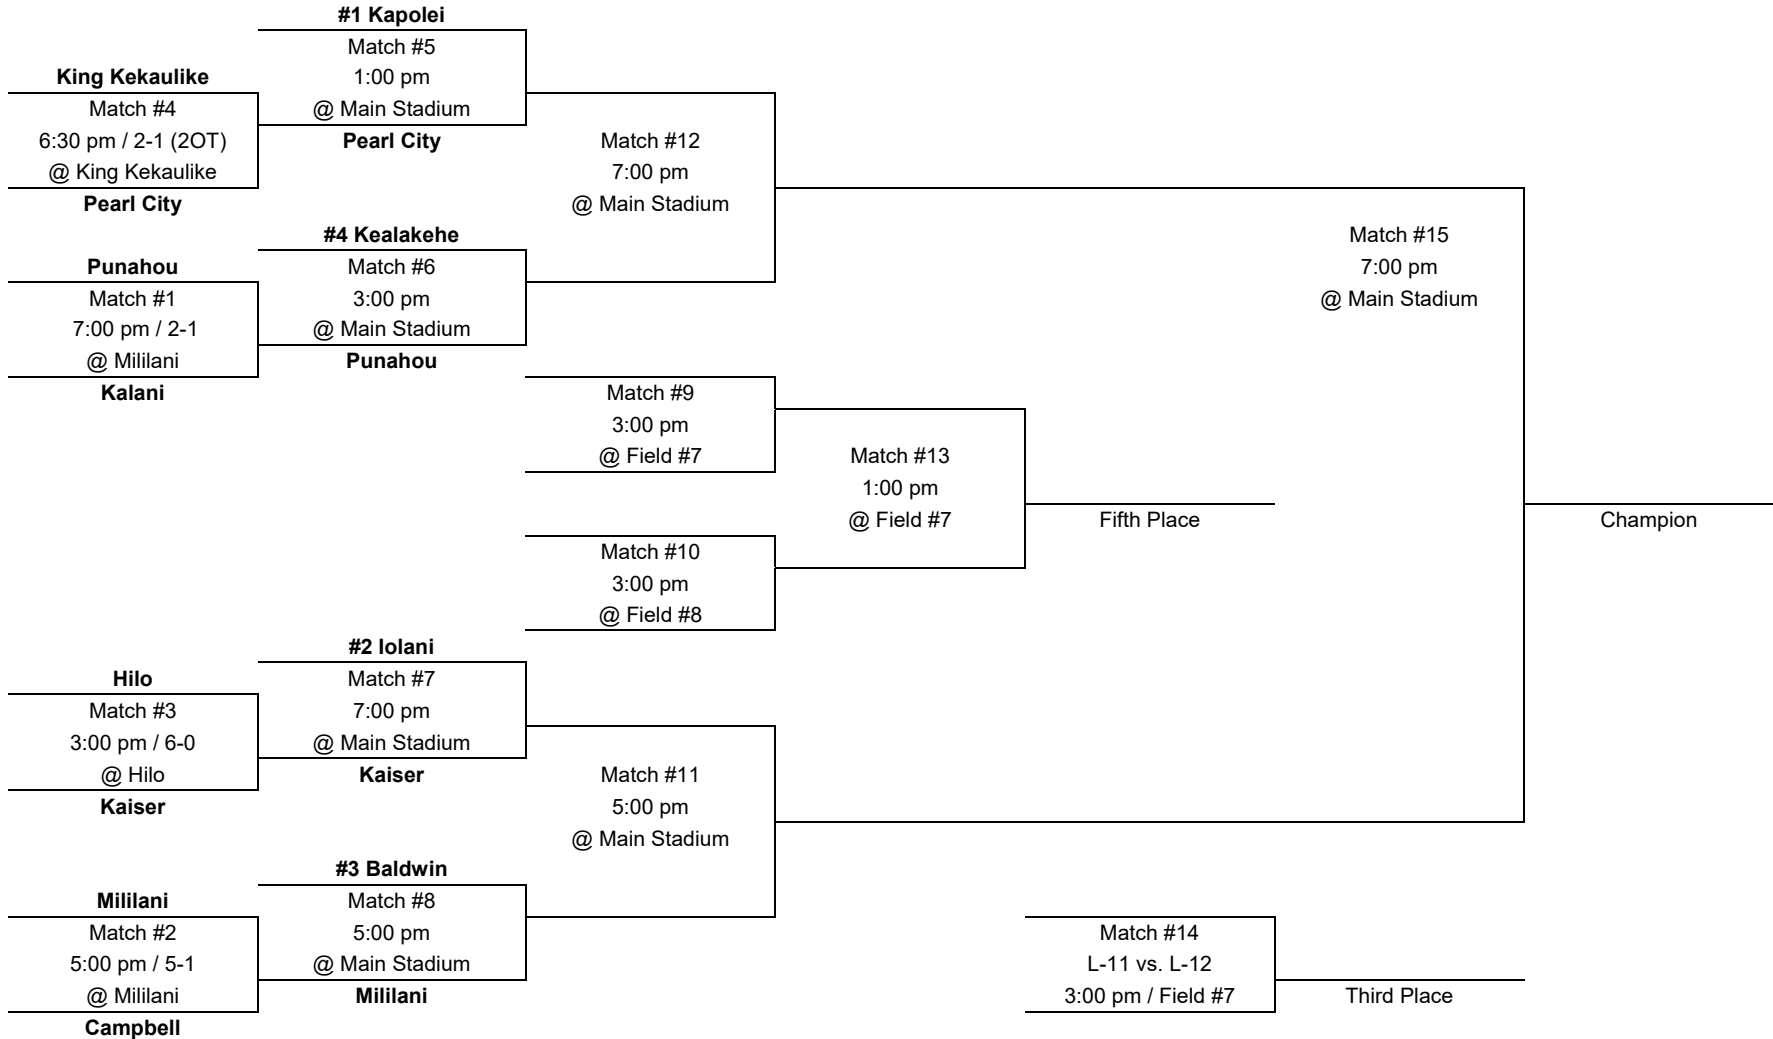

THE QUEEN'S MEDICAL CENTER
BOYS SOCCER STATE CHAMPIONSHIPS
DIVISION I BRACKET
FEBRUARY 6-11, 2017

Monday
Feb. 6

Thursday
Feb. 9

Friday
Feb. 10

Saturday
Feb. 11