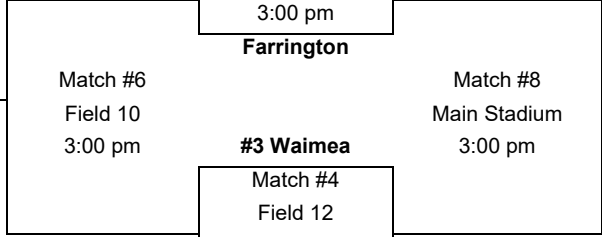

Seabury

#2 Saint Louis

Match #3
Field 11
3:00 pm

Farrington

Match #4
Field 12
3:00 pm

KS-Hawaii

Consolation

Third Place