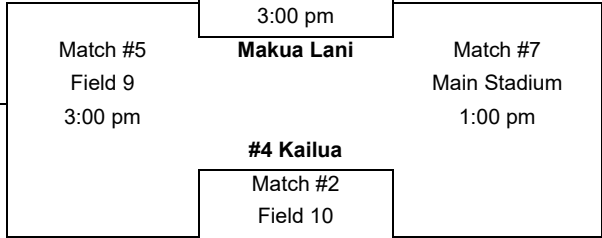

Seabury

#2 Saint Louis

Match #3
Field 11
3:00 pm

Farrington

Match #4
Field 12
3:00 pm

KS-Hawaii

Consolation

Third Place