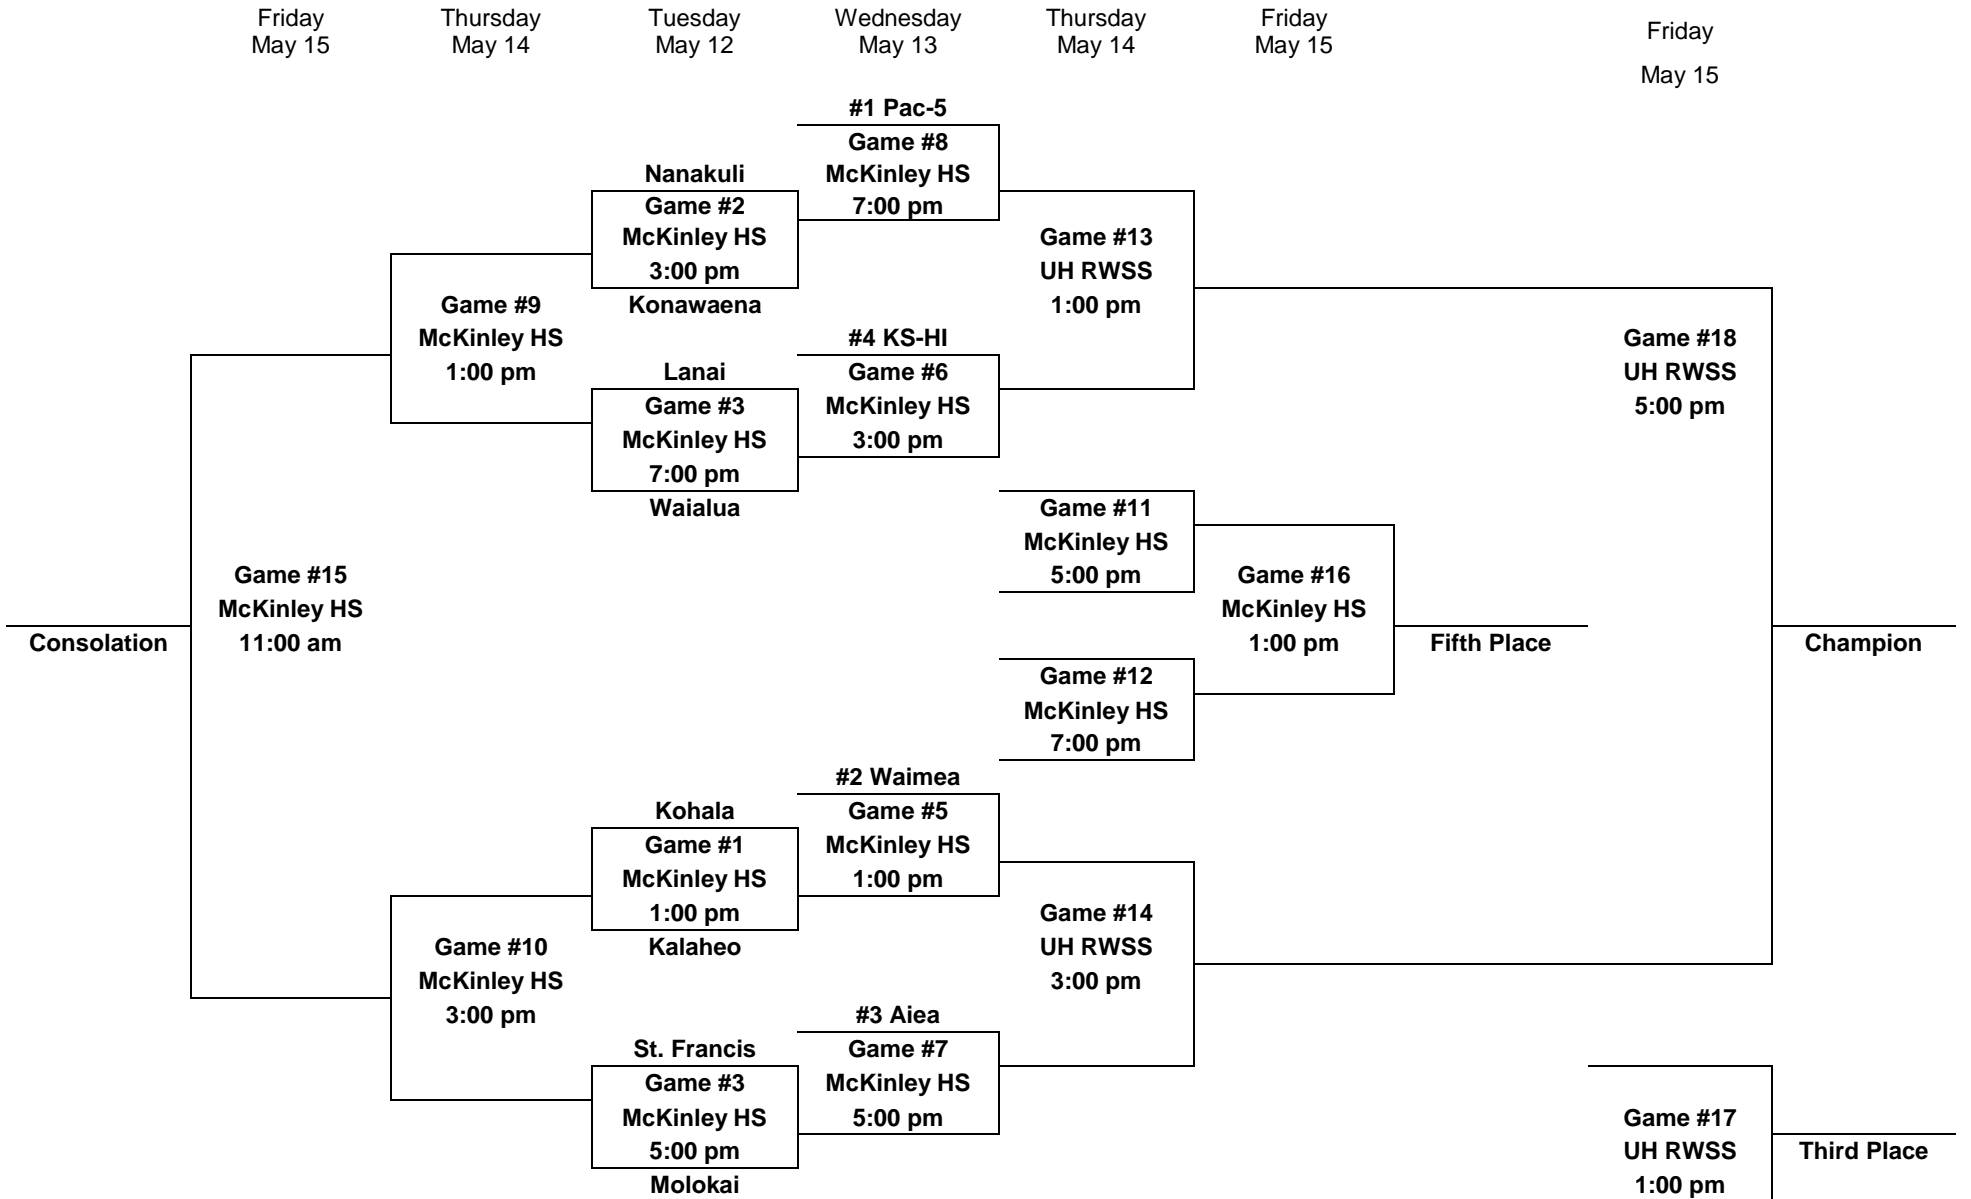

**DataHouse Softball State Championships
Division II Tournament Bracket
May 12-15, 2014 – MCKINLEY HIGH SCHOOL/RWSS**