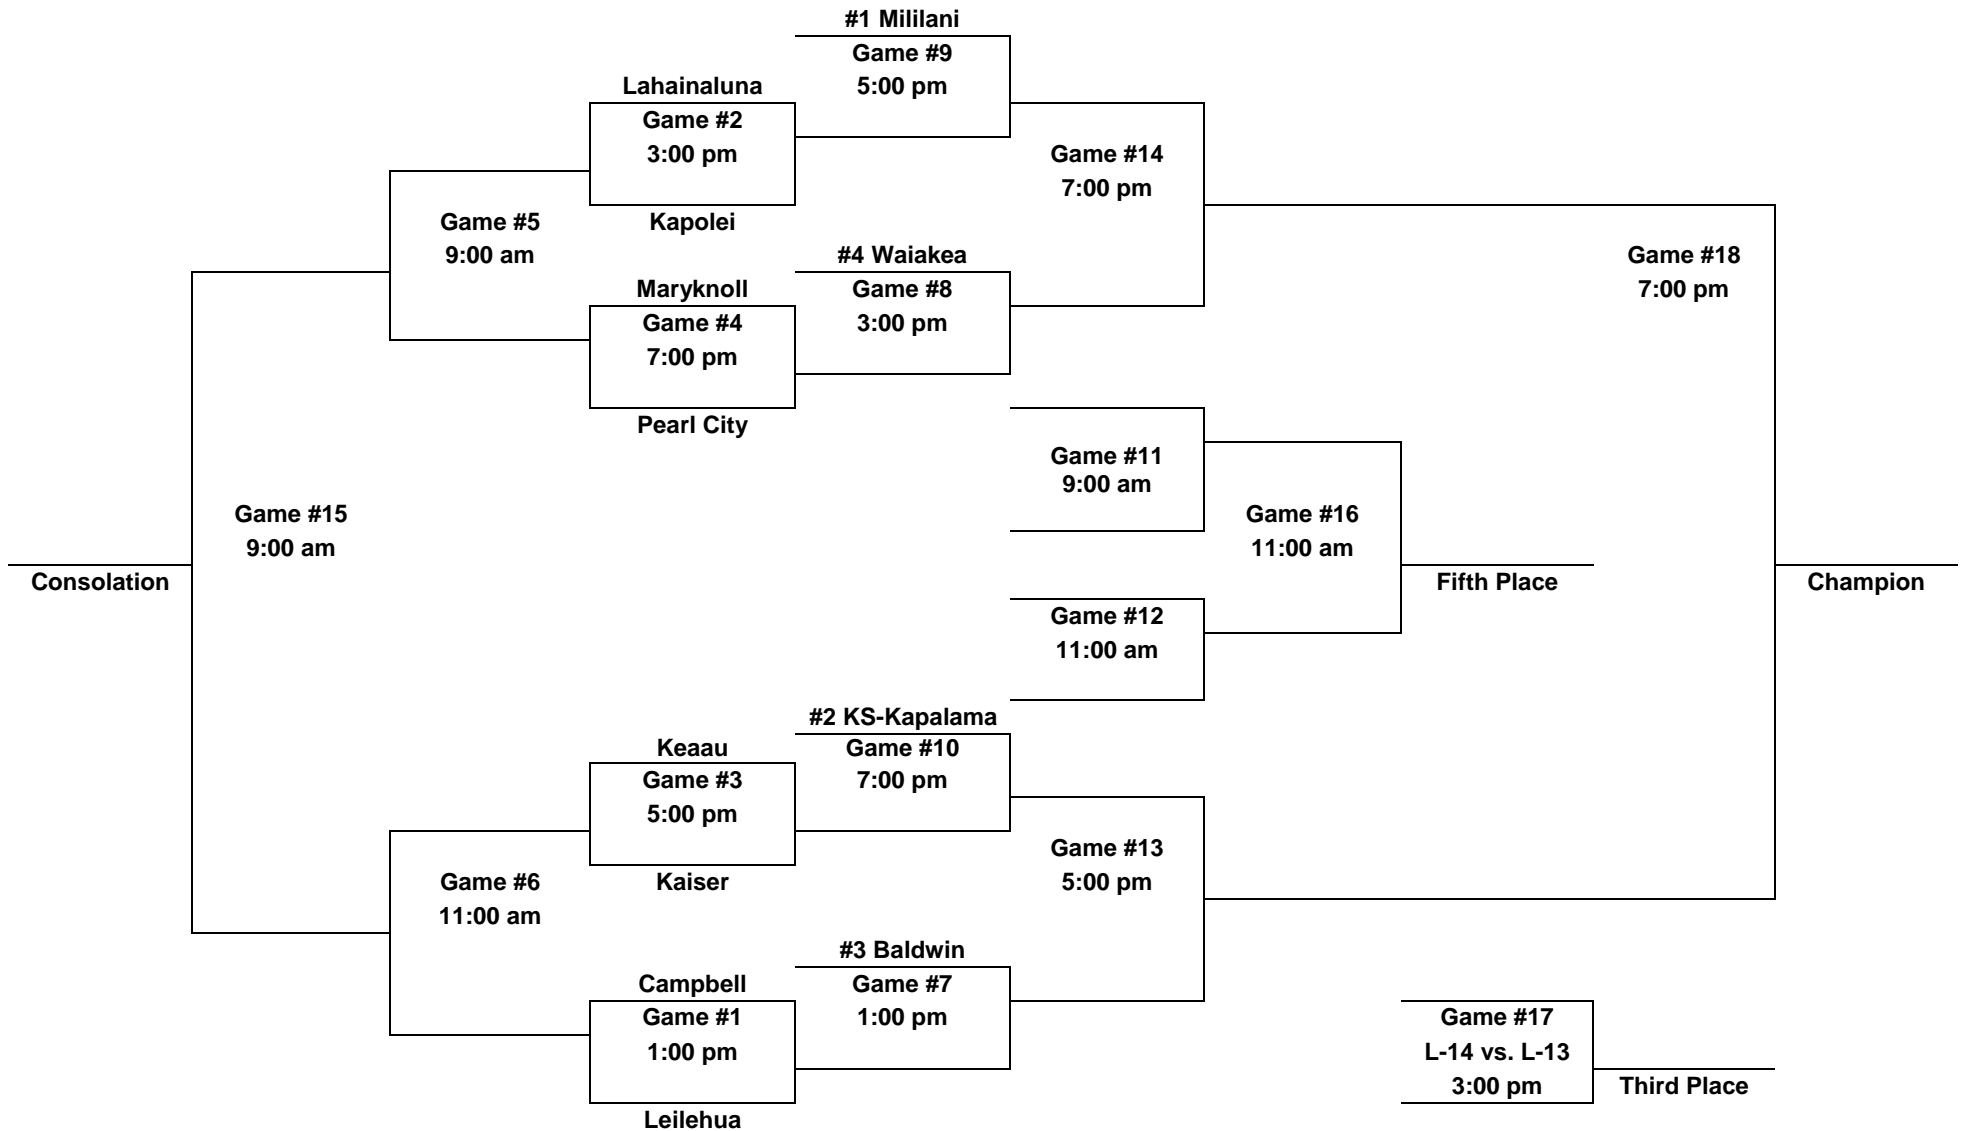

DataHouse Softball State Championships
Division I Tournament Bracket
 May 12-15, 2015 – Rainbow Wahine Softball Stadium

Friday
May 15

Wednesday
May 13

Tuesday
May 12

Wednesday
May 13

Thursday
May 14

Friday
May 15