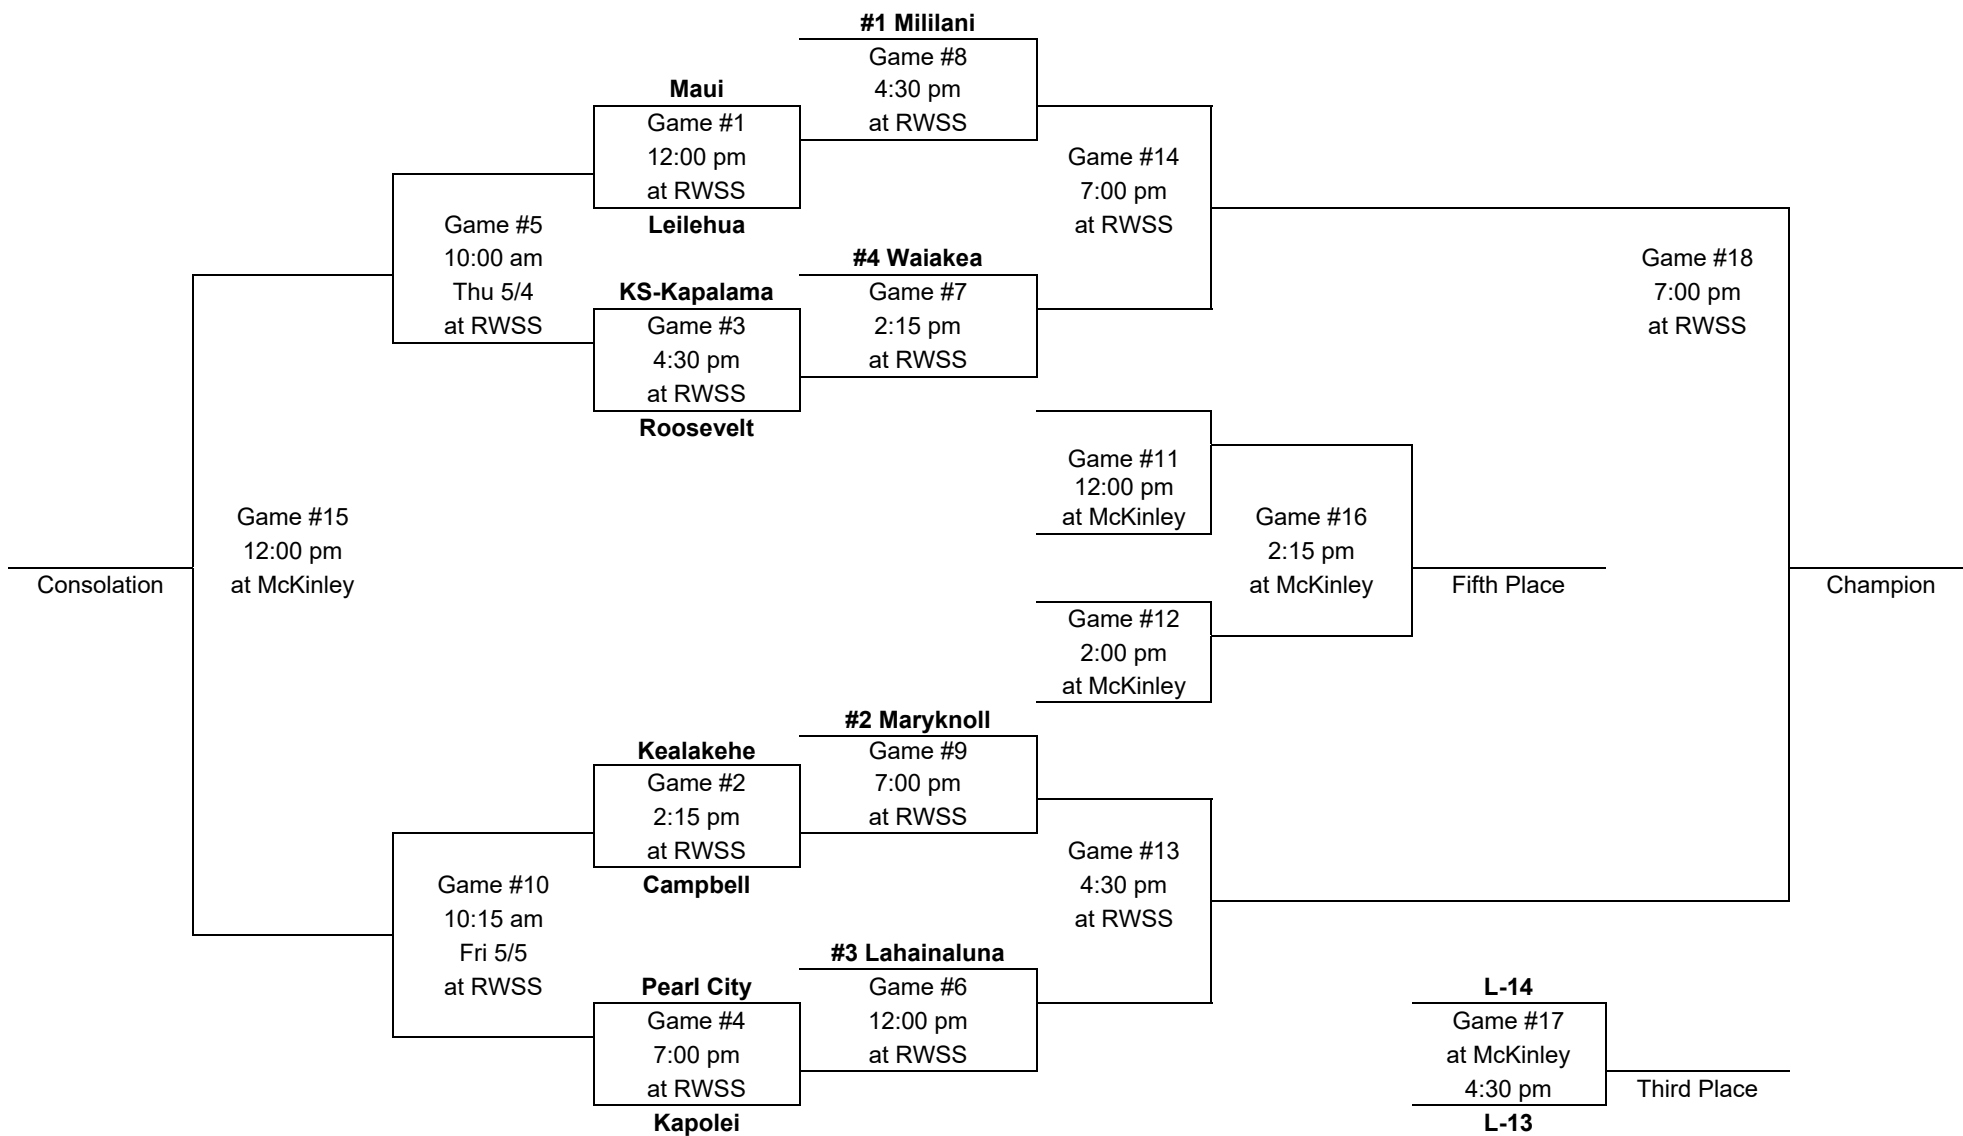

May 3-6, 2017 – Rainbow Wahine Softball Stadium, McKinley High School

Saturday
May 6

Thurs/Fri
May 4/5

Wednesday
May 3

Thursday
May 4

Friday
May 5

Saturday
May 6

Data House Softball State Championships
Division II Tournament Bracket
 May 3-6, 2017 – McKinley High School & Rainbow Wahine Softball Stadium