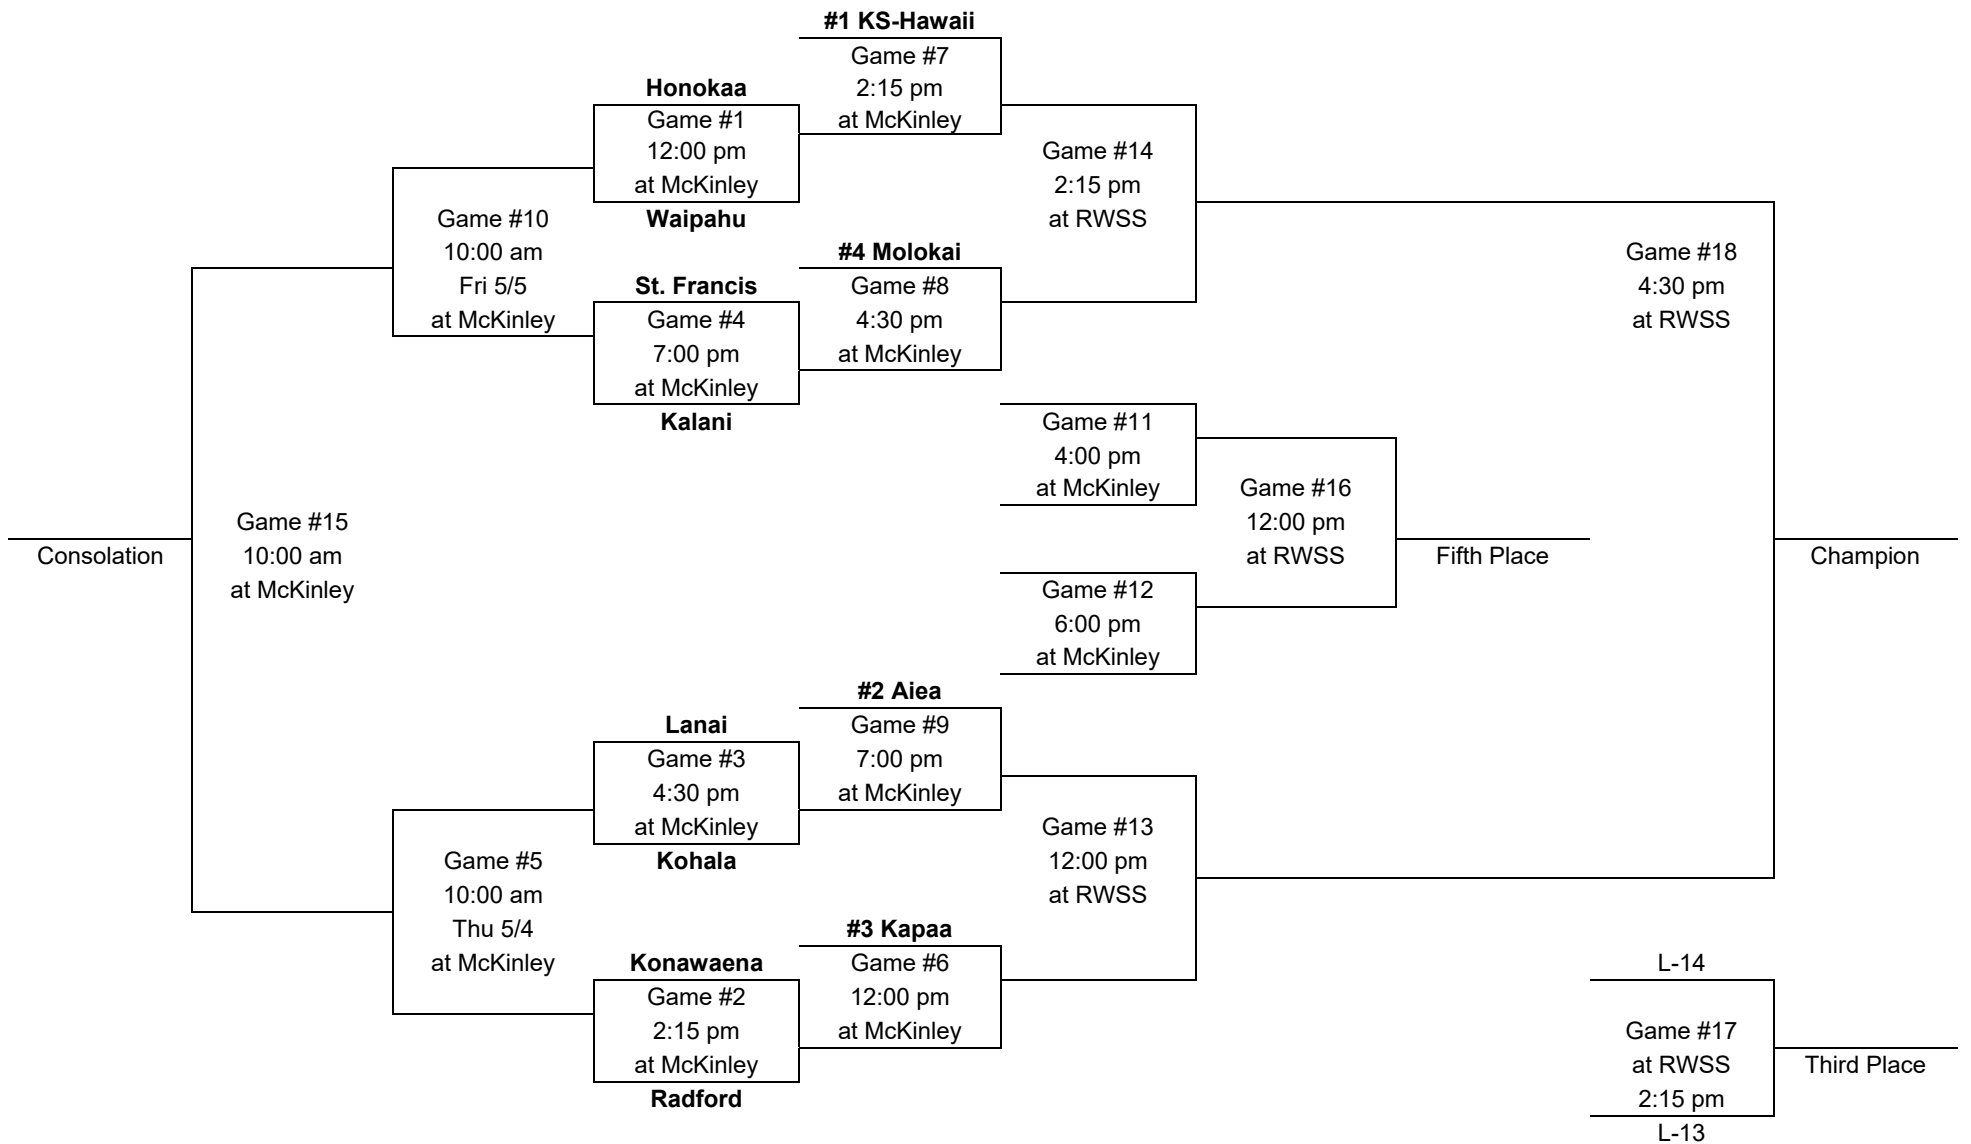

Data House Softball State Championships
Division II Tournament Bracket
May 3-6, 2017 – McKinley High School & Rainbow Wahine Softball Stadium

Saturday
May 6

Thurs/Fri
May 4/5

Wednesday
May 3

Thursday
May 4

Friday
May 5

Saturday
May 6