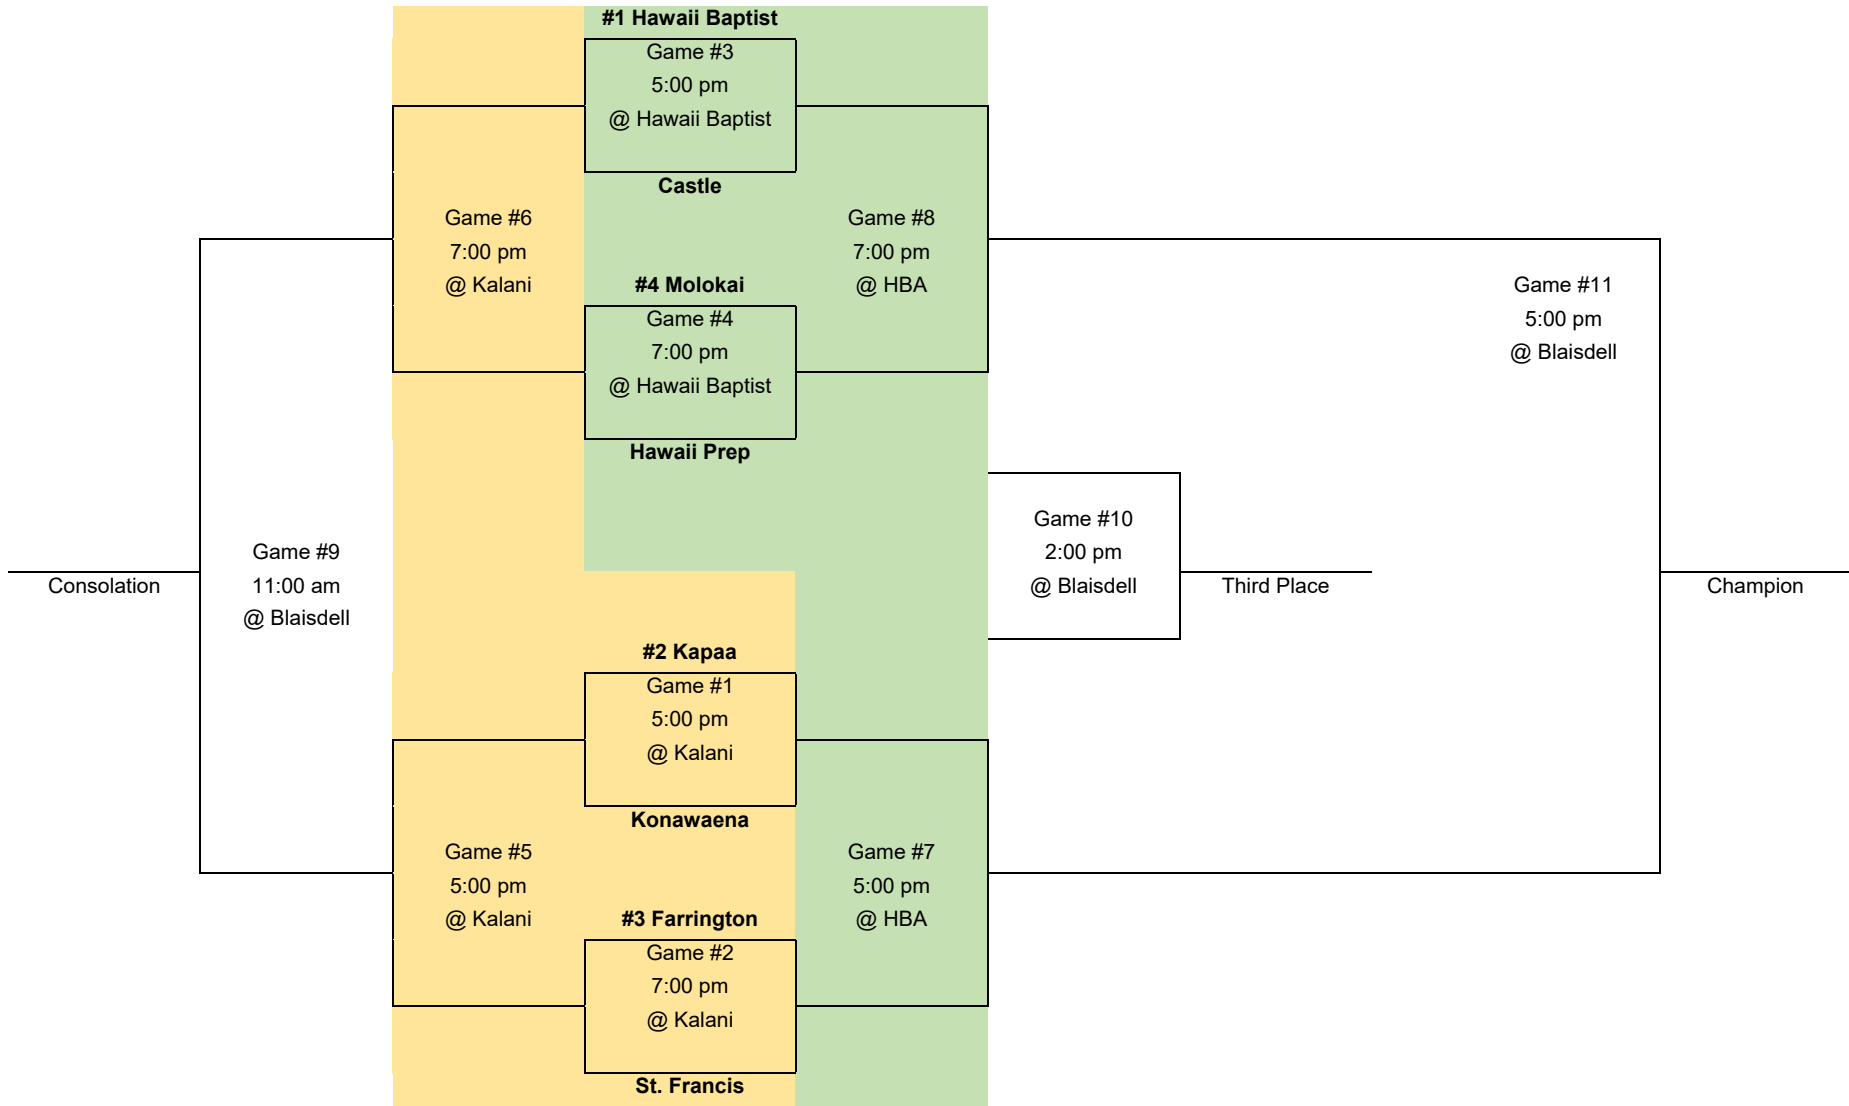

**NEW CITY NISSAN / HAWAII HIGH SCHOOL ATHLETIC ASSOCIATION
BOYS VOLLEYBALL STATE CHAMPIONSHIPS
MAY 4-6, 2017
DIVISION II BRACKET**

Saturday May 6   Friday May 5   Thursday May 4   Friday May 5   Saturday May 6