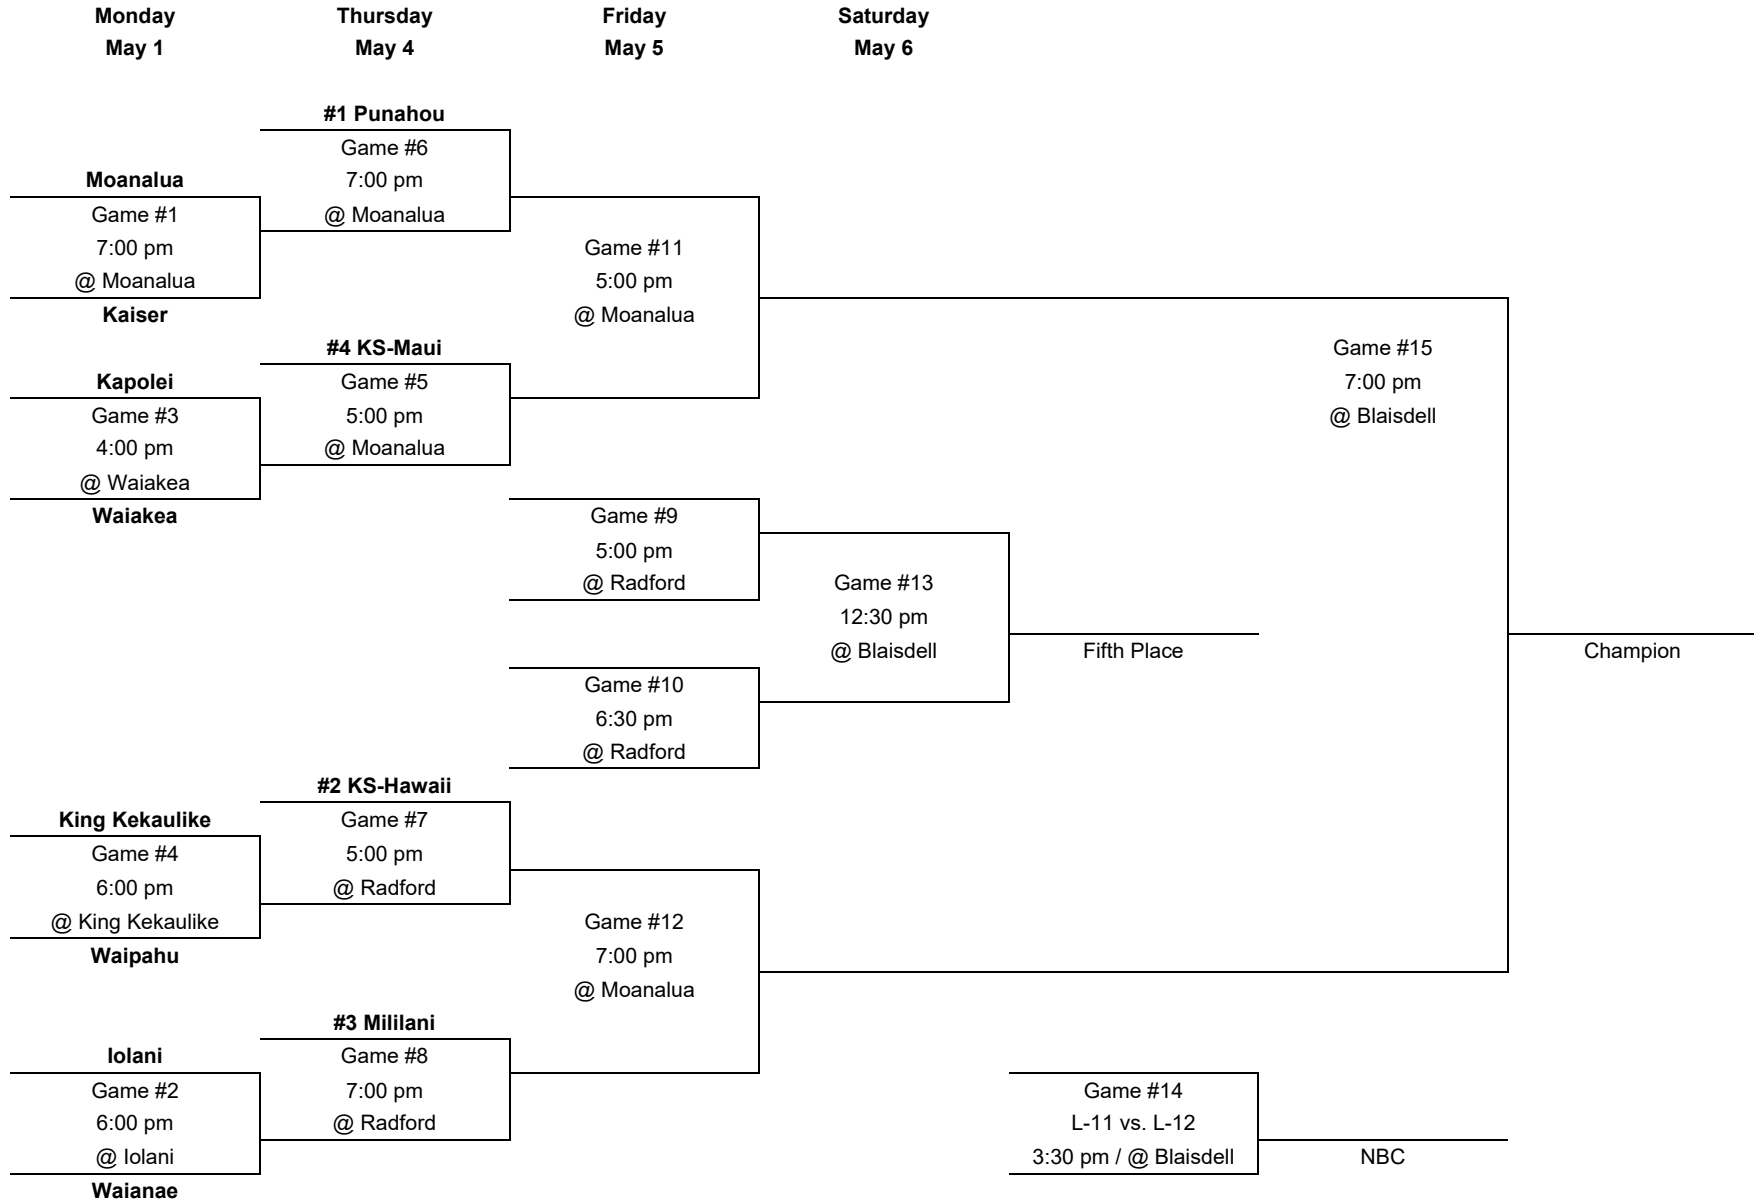

**NEW CITY NISSAN / HAWAII HIGH SCHOOL ATHLETIC ASSOCIATION
BOYS VOLLEYBALL STATE CHAMPIONSHIPS
MAY 1-6, 2017
DIVISION I BRACKET**