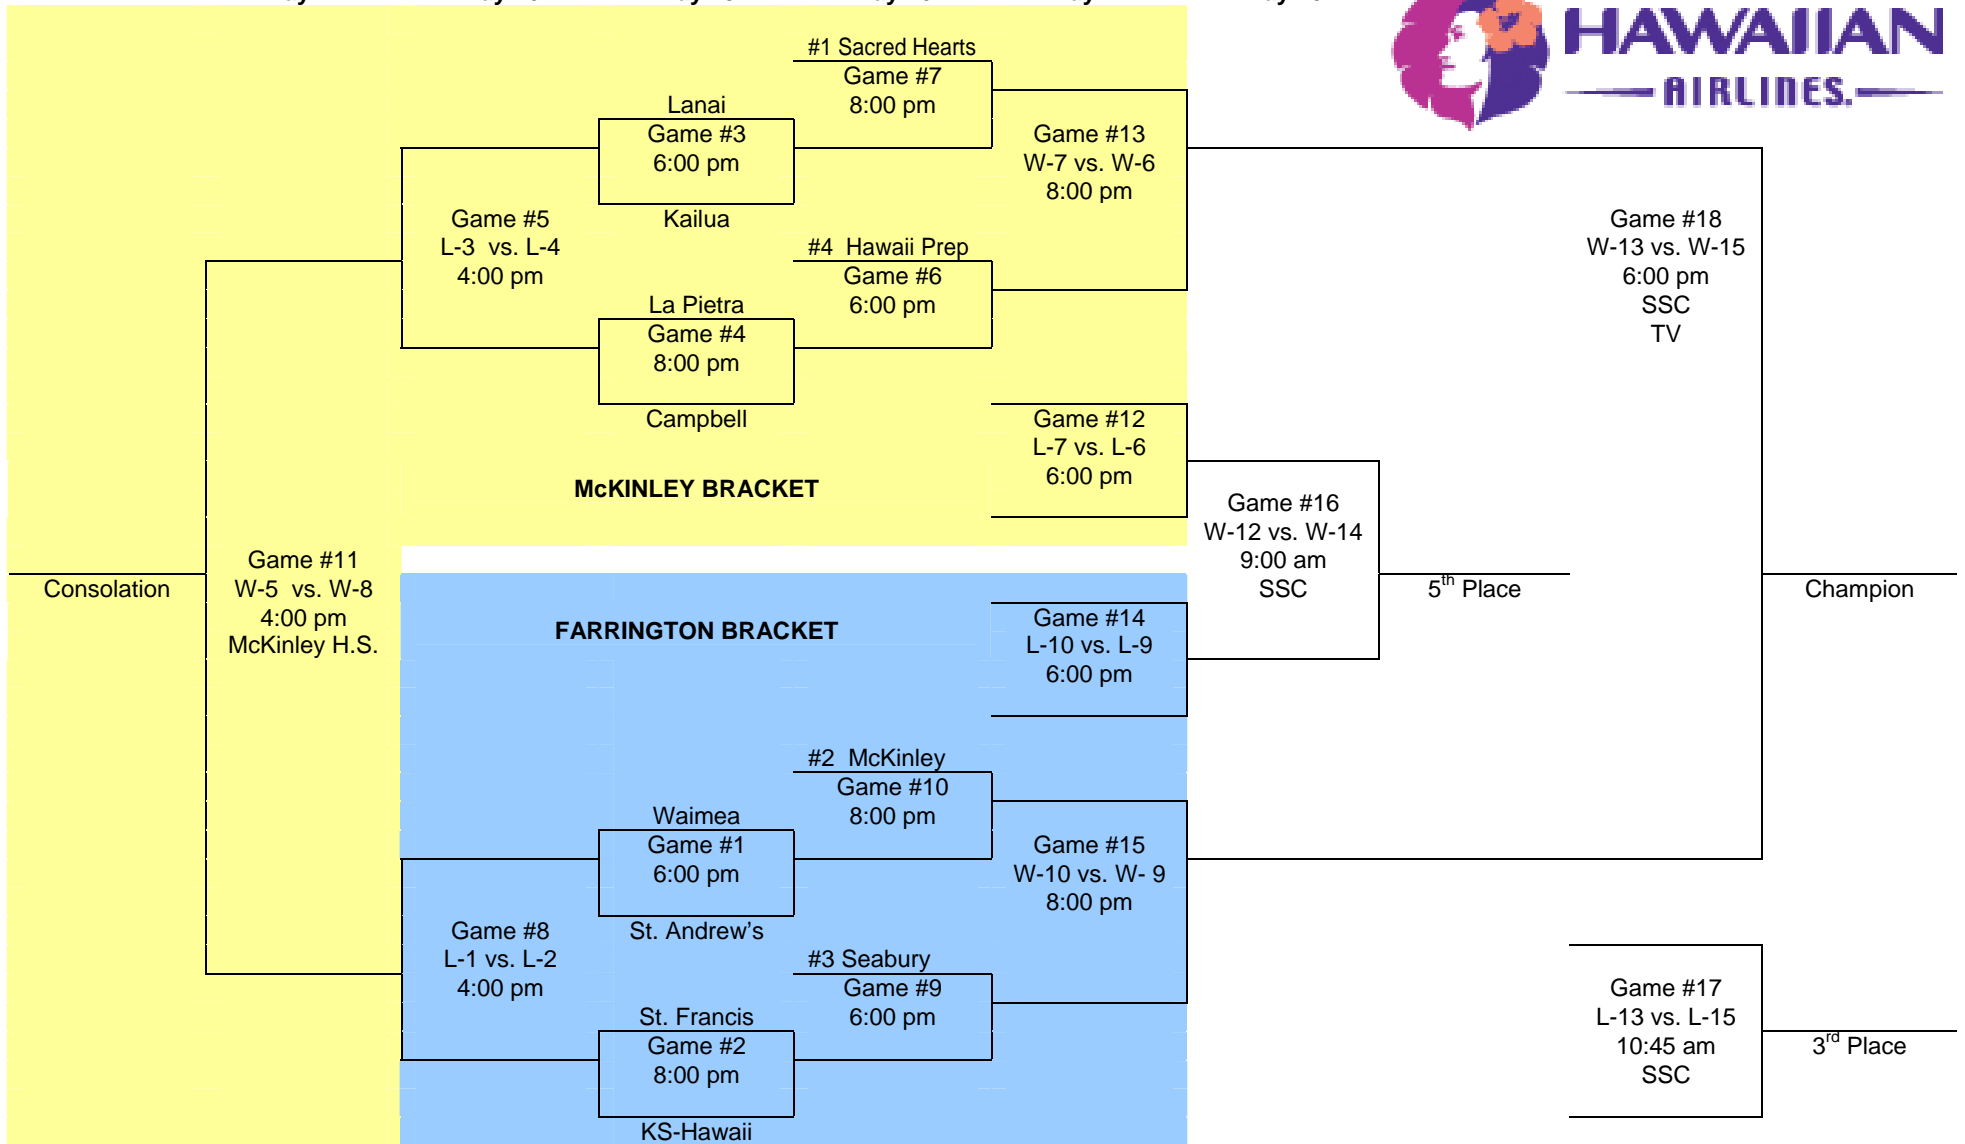

Thursday
May 17

Wednesday
May 16

Tuesday
May 15

Wednesday
May 16

Thursday
May 17

Friday
May 18

HAWAIIAN AIRLINES GIRLS BASKETBALL STATE CHAMPIONSHIPS

TUESDAY-FRIDAY, MAY 15-18, 2007

DIVISION II BRACKET

McKINLEY H.S., FARRINGTON H.S. & STAN SHERIFF CENTER

Presented by the Hawaii High School Athletic Association