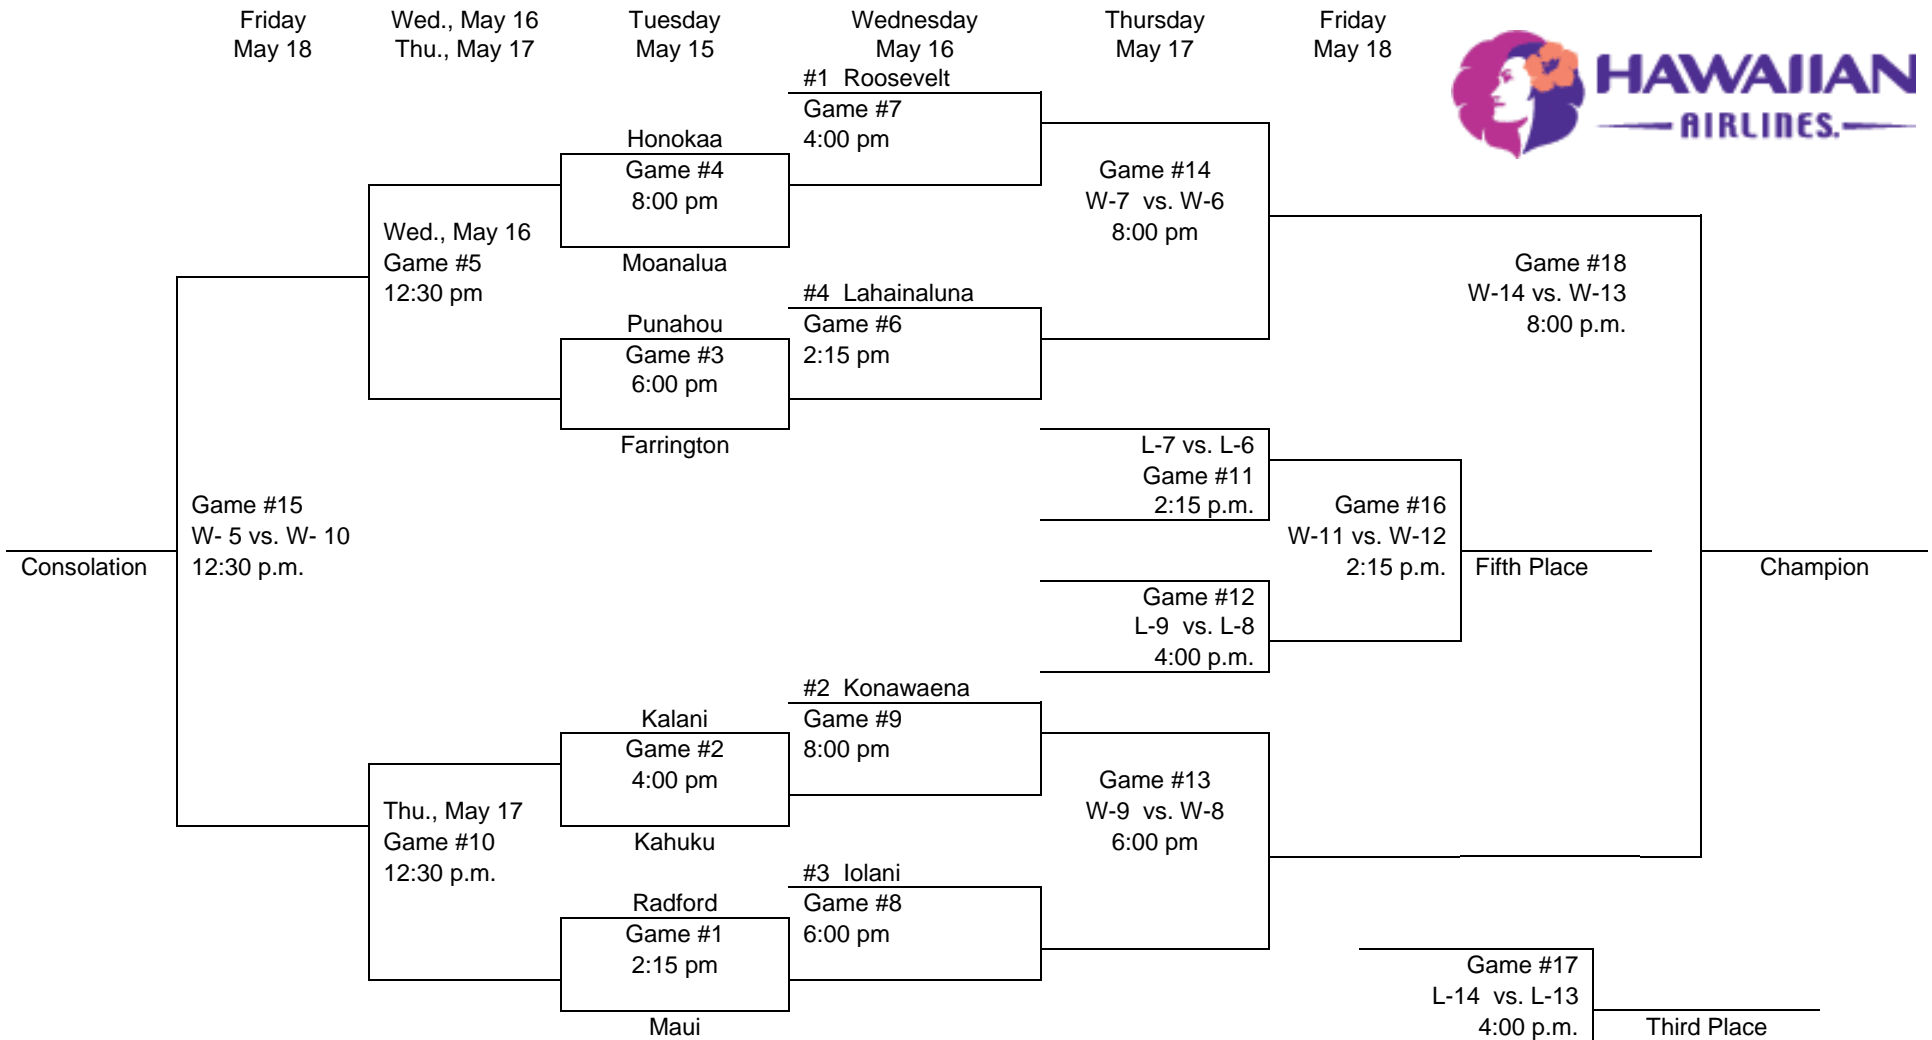

Hawaii High School Athletic Association

P.O. Box 62029, Honolulu, Hawaii 96839

Ph: (808) 587-4495 · Fax: (808) 587-4496

www.sportshigh.com

For Immediate Release
May 15, 2007

Contact: Natalie Webb
webb@hhsaa.org

**HAWAIIAN AIRLINES / HHSAA
31ST ANNUAL GIRLS BASKETBALL STATE CHAMPIONSHIPS
MAY 15-18, 2007**

PARTICIPATING TEAMS Division I	
OIA	
1.	Roosevelt Roughriders (14-1)
2.	Radford Rams (13-2)
3.	Kalani Falcons (12-3)
4.	Farrington Governors (10-6)
5.	Moanalua Na Meneune (6-10)
6.	Kahuku Red Raiders (6-10)
ILH	
1.	Iolani Raiders (11-2)
2.	Punahou Buffanblu (9-5)
BIIF	
1.	Konawaena Wildcats (14-0)
2.	Honokaa Dragons (12-3)
MIL	
1.	Lahainaluna Lunas (13-1)
2.	Maui Sabers (10-4)

PARTICIPATING TEAMS Division II	
OIA	
1.	McKinley Tigers (14-1)
2.	Campbell Sabers (12-2)
3.	Kailua Surf Riders (10-5)
ILH	
1.	Sacred Hearts Lancers (13-0)
2.	St. Francis Troubadours (10-4)
3.	St. Andrew's Priory (10-5)
4.	La Pietra Panthers (12-5)
BIIF	
1.	Hawaii Prep Ka Makani (9-5)
2.	Kamehameha Warriors (11-3)
MIL	
1.	Seabury Hall Spartans (12-0)
2.	Lanai Pine Lasses (7-5)
KIF	
1.	Waimea Menehunes (7-2)

The Hawaii High School Athletic Association presents the 31st Annual Hawaiian Airlines/HHSAA Girls Basketball State Championship Tournaments, May 15-18, at the Stan Sheriff Center (DI) and McKinley and Farrington High School gymnasiums (DII).

See page 2-3 for complete tournament brackets.

TOURNAMENT SITES: Stan Sheriff Center (Division I and II), McKinley and Farrington High Schools (DII, May 15-17)

ADMISSION AND PARKING:

	<u>UH Stan Sheriff Ctr.</u>	<u>McKinley H.S.</u>
Adult:	$9.00	$7.00
Senior Citizens (62 and up):	$5.00	$5.00
Students (K-12):	$5.00	$5.00
Parking	$3.00	FREE

MEDIA CONTACT: Natalie Webb, HHSAA Director of Information, will be the primary contact for results. She can be reached at **587-4495** or by e-mail at webb@hhsaa.org.

PRESS CREDENTIALS: Requests for working press, photo, and broadcast credentials for the tournament should be made in writing on company letterhead at least one week prior to the game. Direct all requests to Natalie Webb via fax at (808) 587-4496. Credentials will be available at the pass gate of each of the sites. A photo ID is required. Due to the limited space availability on press row, only those news outlets covering the game will receive top priority. All others requesting seats on press row will be issued on the basis of space availability.

RESULTS:

Results for all games will be posted on the HHSAA website, www.sportshigh.com, throughout the tournament.

TELEVISION COVERAGE: Oceanic channel 16 (OC16) will televise the 6:00 and 8:00 pm Division I games live from Stan Sheriff Center on all four nights of the tournament.

Additionally, the broadcasts will be available online via live streaming at www.oc16.tv.

RADIO COVERAGE: KUMU AM 1500, ESPN AM 1420 AND KORL AM 1180 will broadcast the 6:00 and 8:00 pm Division I games live from the Stan Sheriff Center. Neighbor island stations KMVI AM 550 (Maui), KONQ AM 570 (Kauai), KHLO AM 850 (Hilo) and KKON AM 790 (Kona) will broadcast games of

teams from their respective islands and will pick up the championship game broadcasts.

HAWAIIAN AIRLINES GIRLS BASKETBALL STATE CHAMPIONSHIPS
TUESDAY-FRIDAY, MAY 15-18, 2007
DIVISION I BRACKET
STAN SHERIFF CENTER, UNIVERSITY OF HAWAII, MANOA
Presented by the Hawaii High School Athletic Association