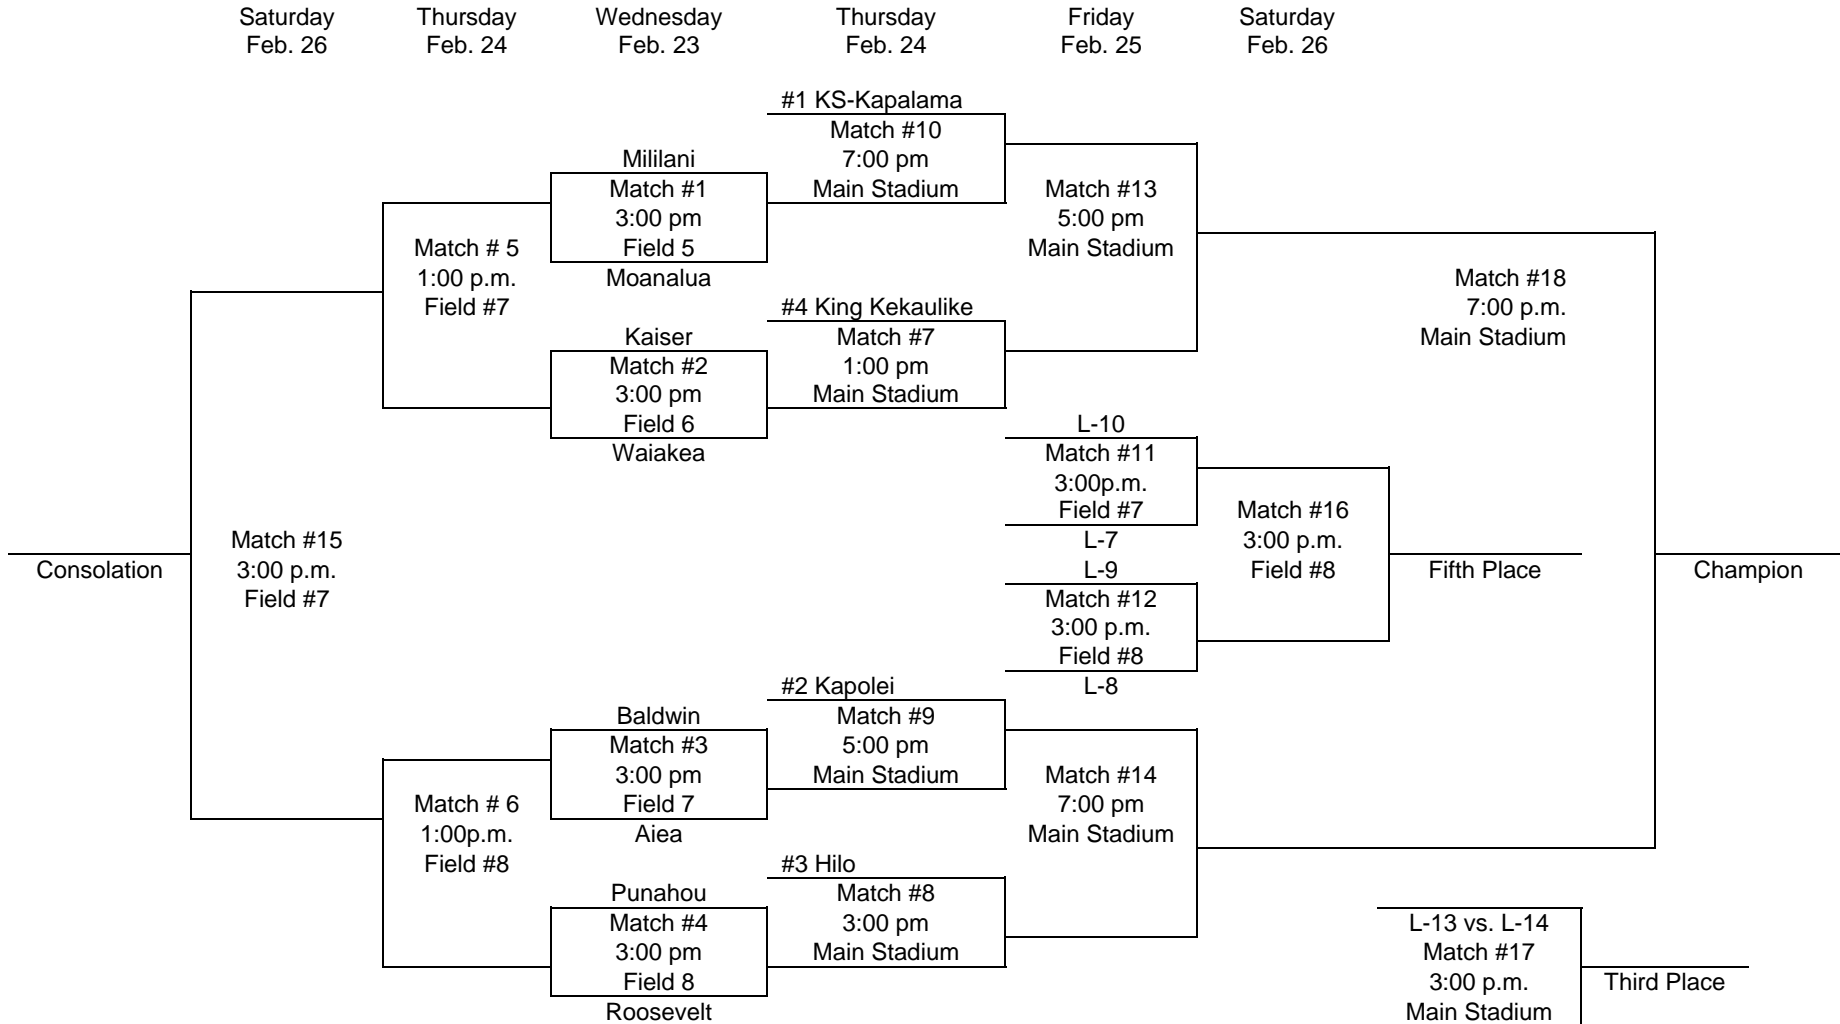

**HHSAA Boys Soccer State Championships – Division I
February 23-26, 2011
Waipio Peninsula Soccer Complex**