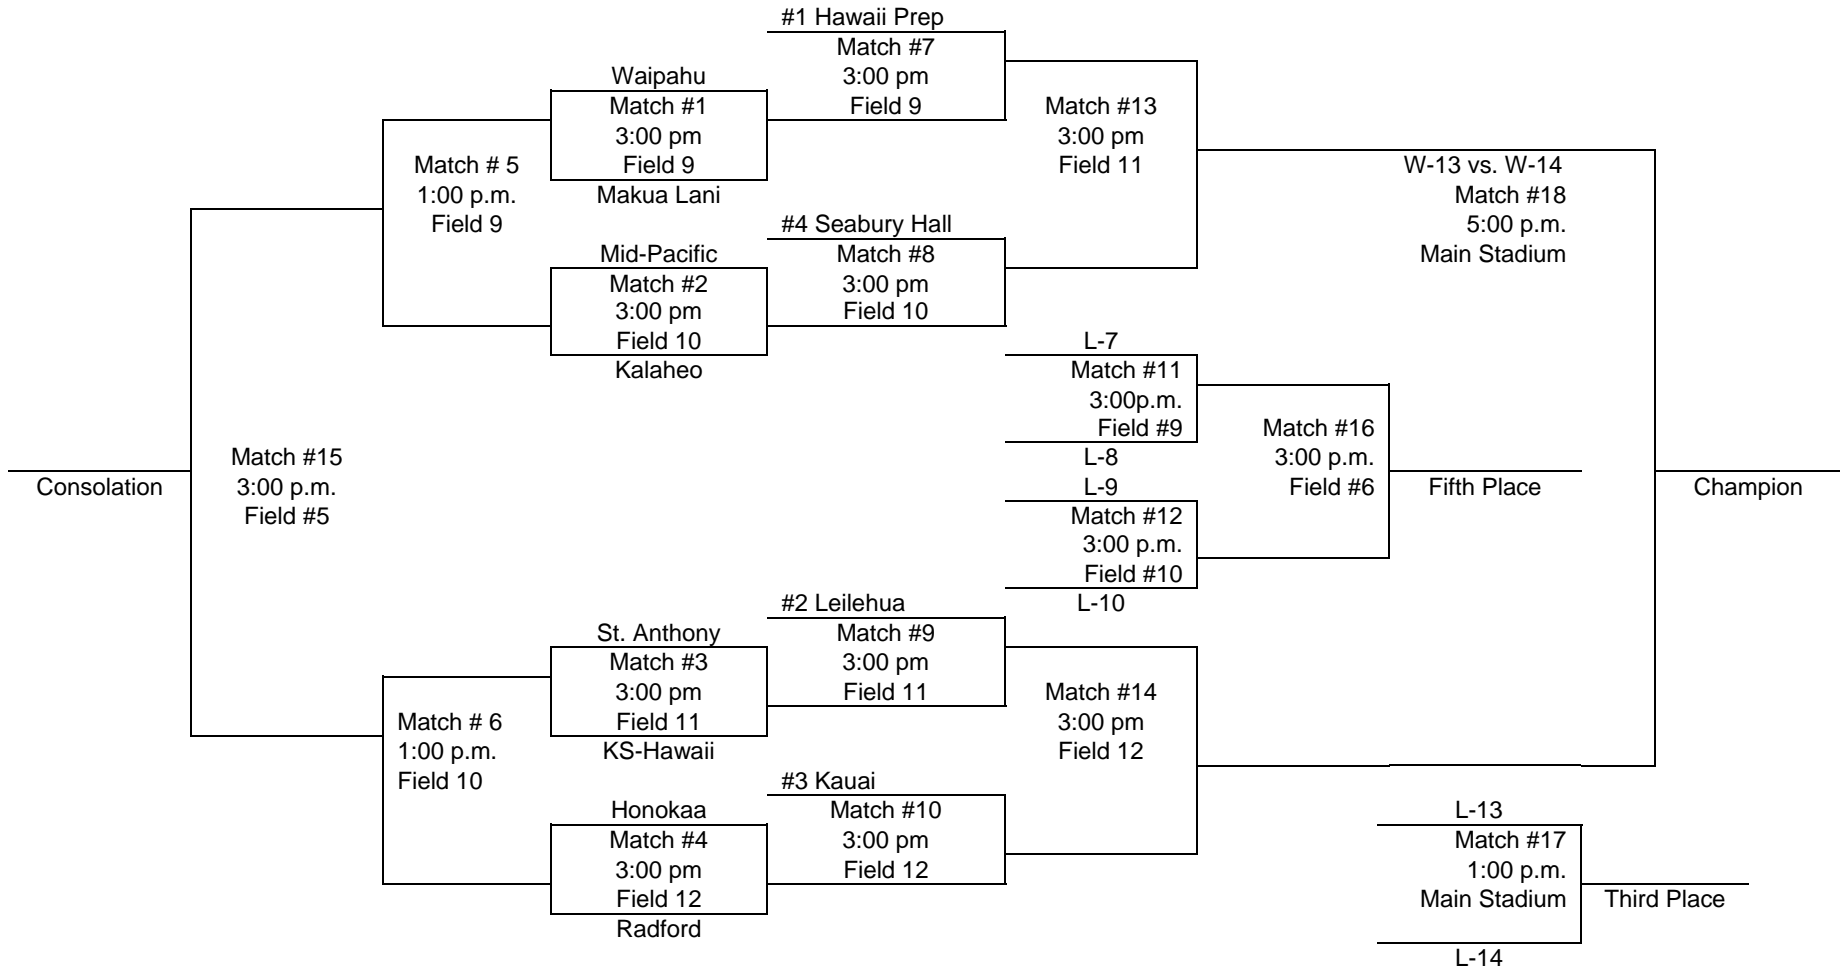

Saturday
Feb. 12

Thursday
Feb. 10

Wednesday
Feb. 9

Thursday
Feb. 10

Friday
Feb. 11

Saturday
Feb. 12

HHSAA Girls Soccer State Championships – Division II
February 9-12, 2011
Waipio Peninsula Soccer Complex

Saturday Feb. 12 Thursday Feb. 10 Wednesday Feb. 9 Thursday Feb. 10 Friday Feb. 11 Saturday Feb. 12