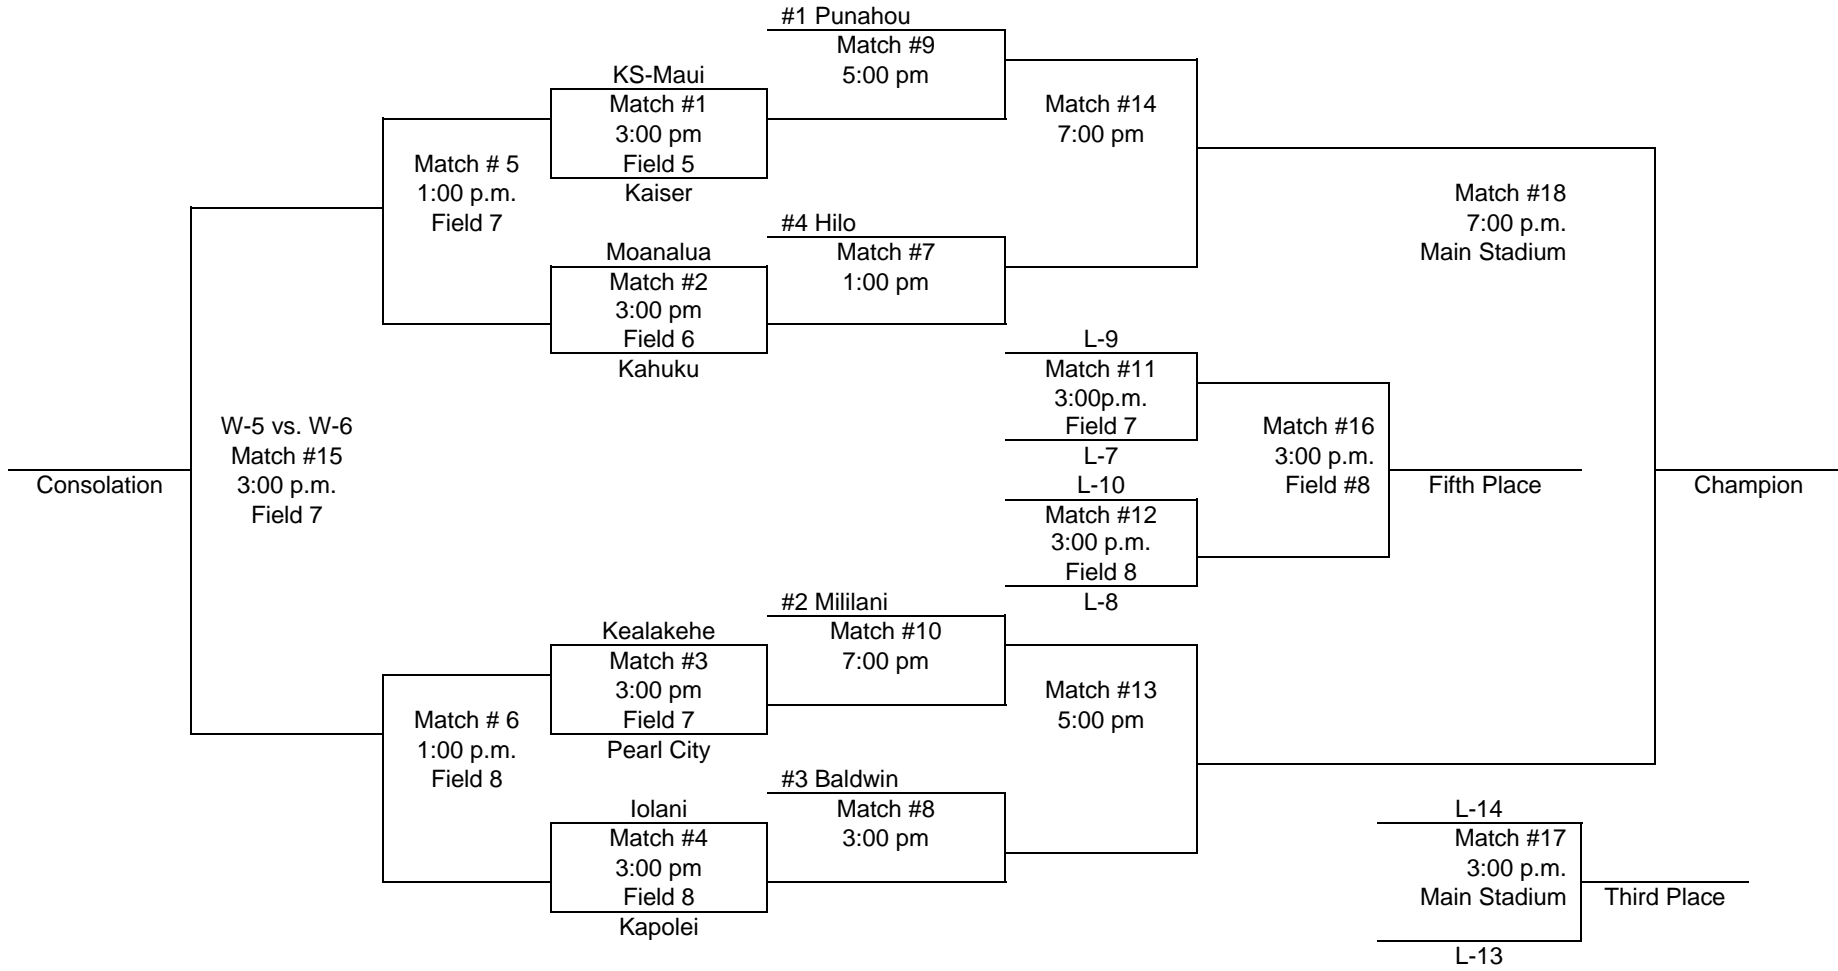

Saturday
Feb. 12

Thursday
Feb. 10

Wednesday
Feb. 9

Thursday
Feb. 10

Friday
Feb. 11

Saturday
Feb. 12

HHSAA Girls Soccer State Championships – Division II
February 9-12, 2011
Waipio Peninsula Soccer Complex

Saturday Feb. 12 Thursday Feb. 10 Wednesday Feb. 9 Thursday Feb. 10 Friday Feb. 11 Saturday Feb. 12