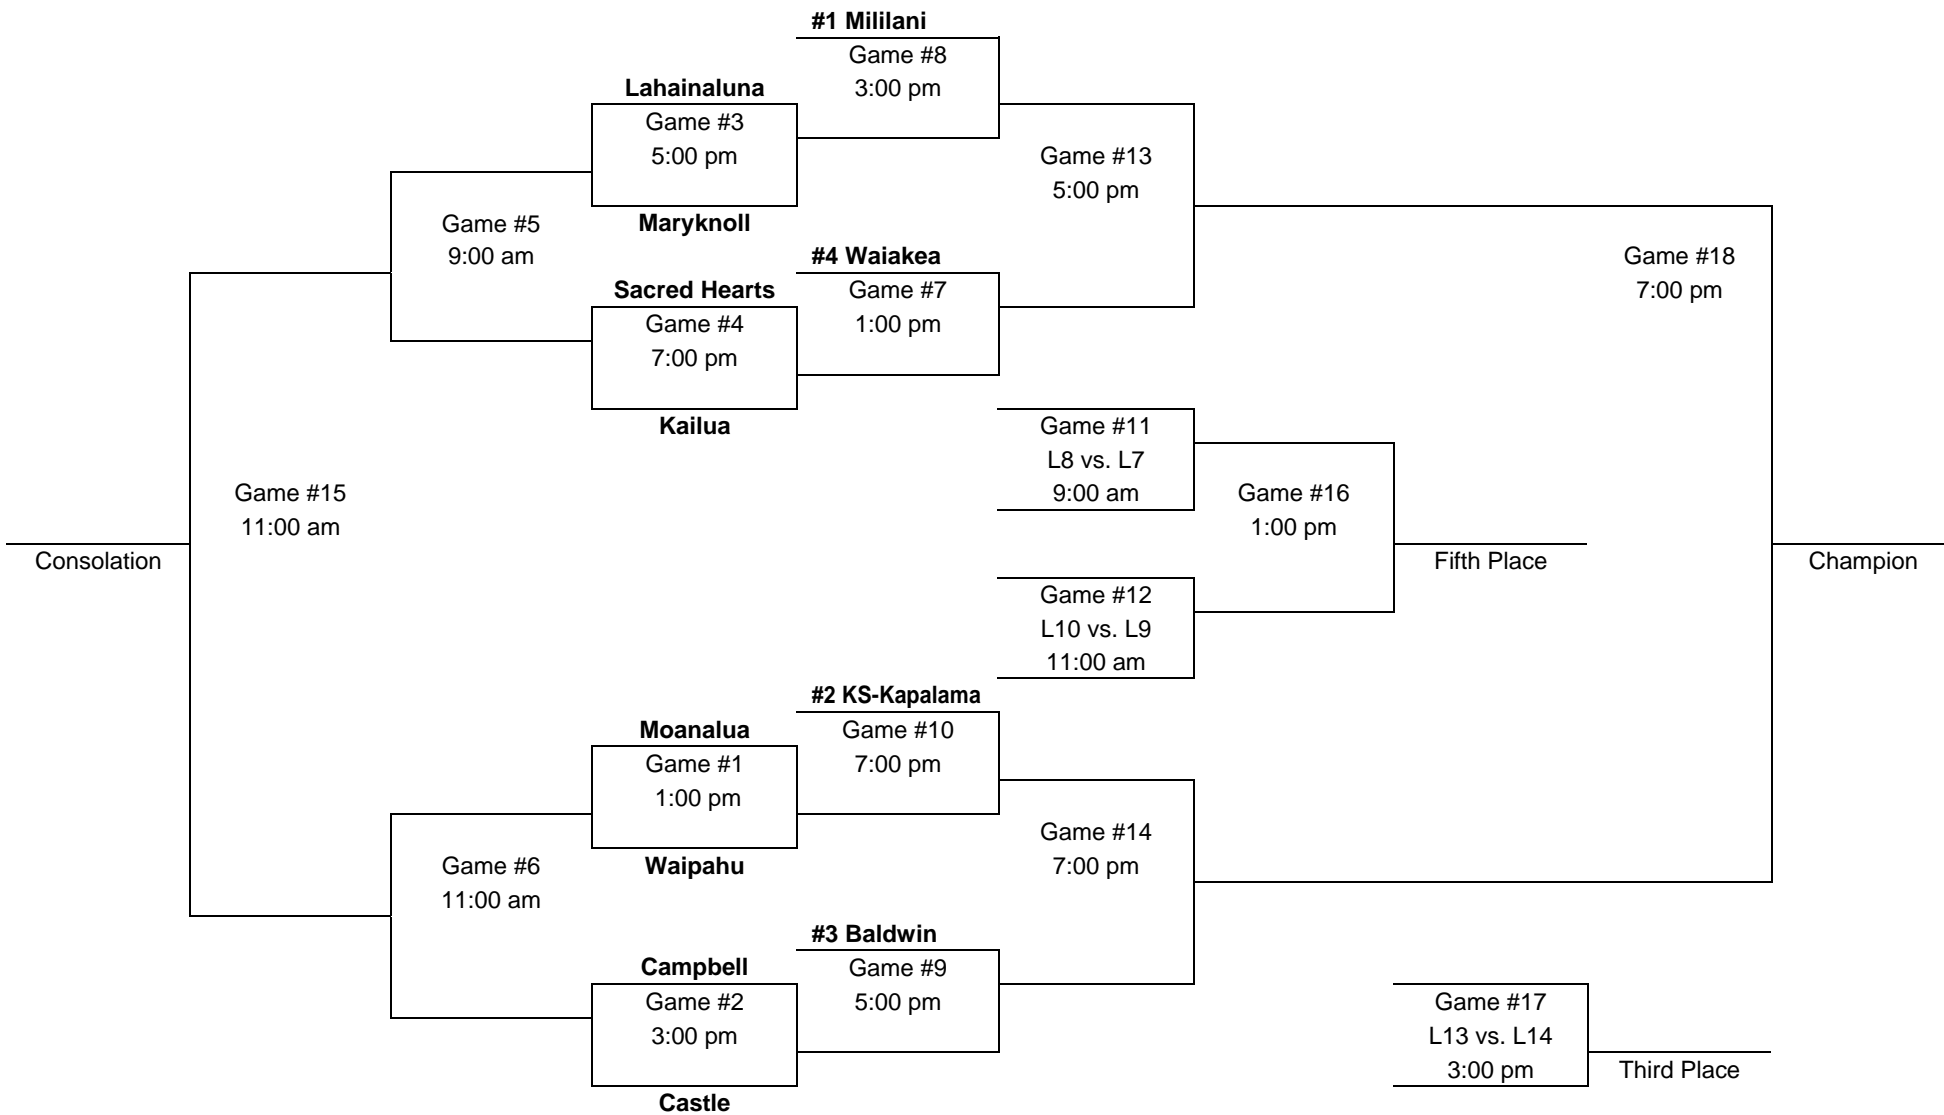

Data House Softball State Championships

Division I Tournament Bracket

May 14-17, 2008 – Rainbow Wahine Softball Stadium

Saturday
May 17

Thursday
May 15

Wednesday
May 14

Thursday
May 15

Friday
May 16

Saturday
May 17