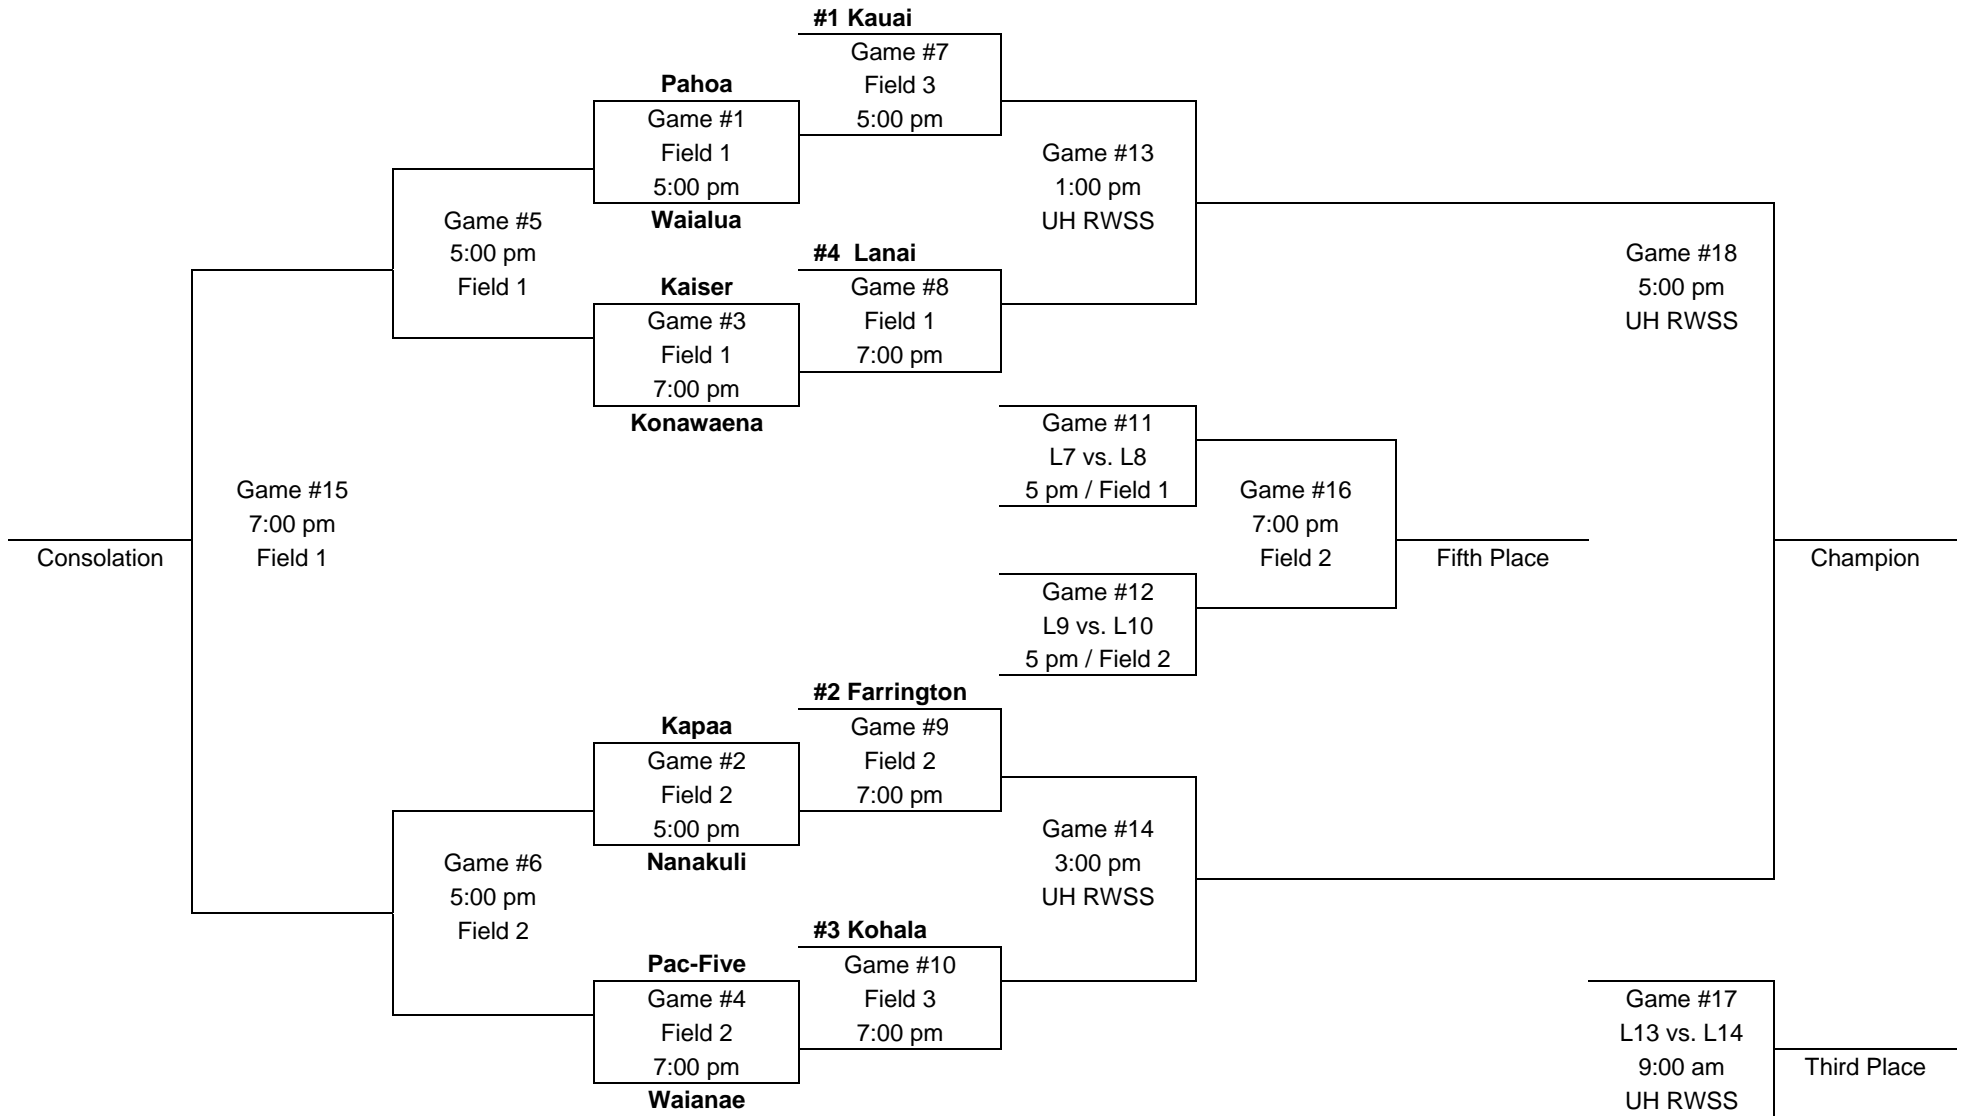

Data House Softball State Championships

Division II Tournament Bracket

May 14-17, 2008 – Central Oahu RP / Rainbow Wahine Softball Stadium

Friday
May 16

Thursday
May 15

Wednesday
May 14

Thursday
May 15

Friday
May 16

Friday
May 16

Saturday
May 17