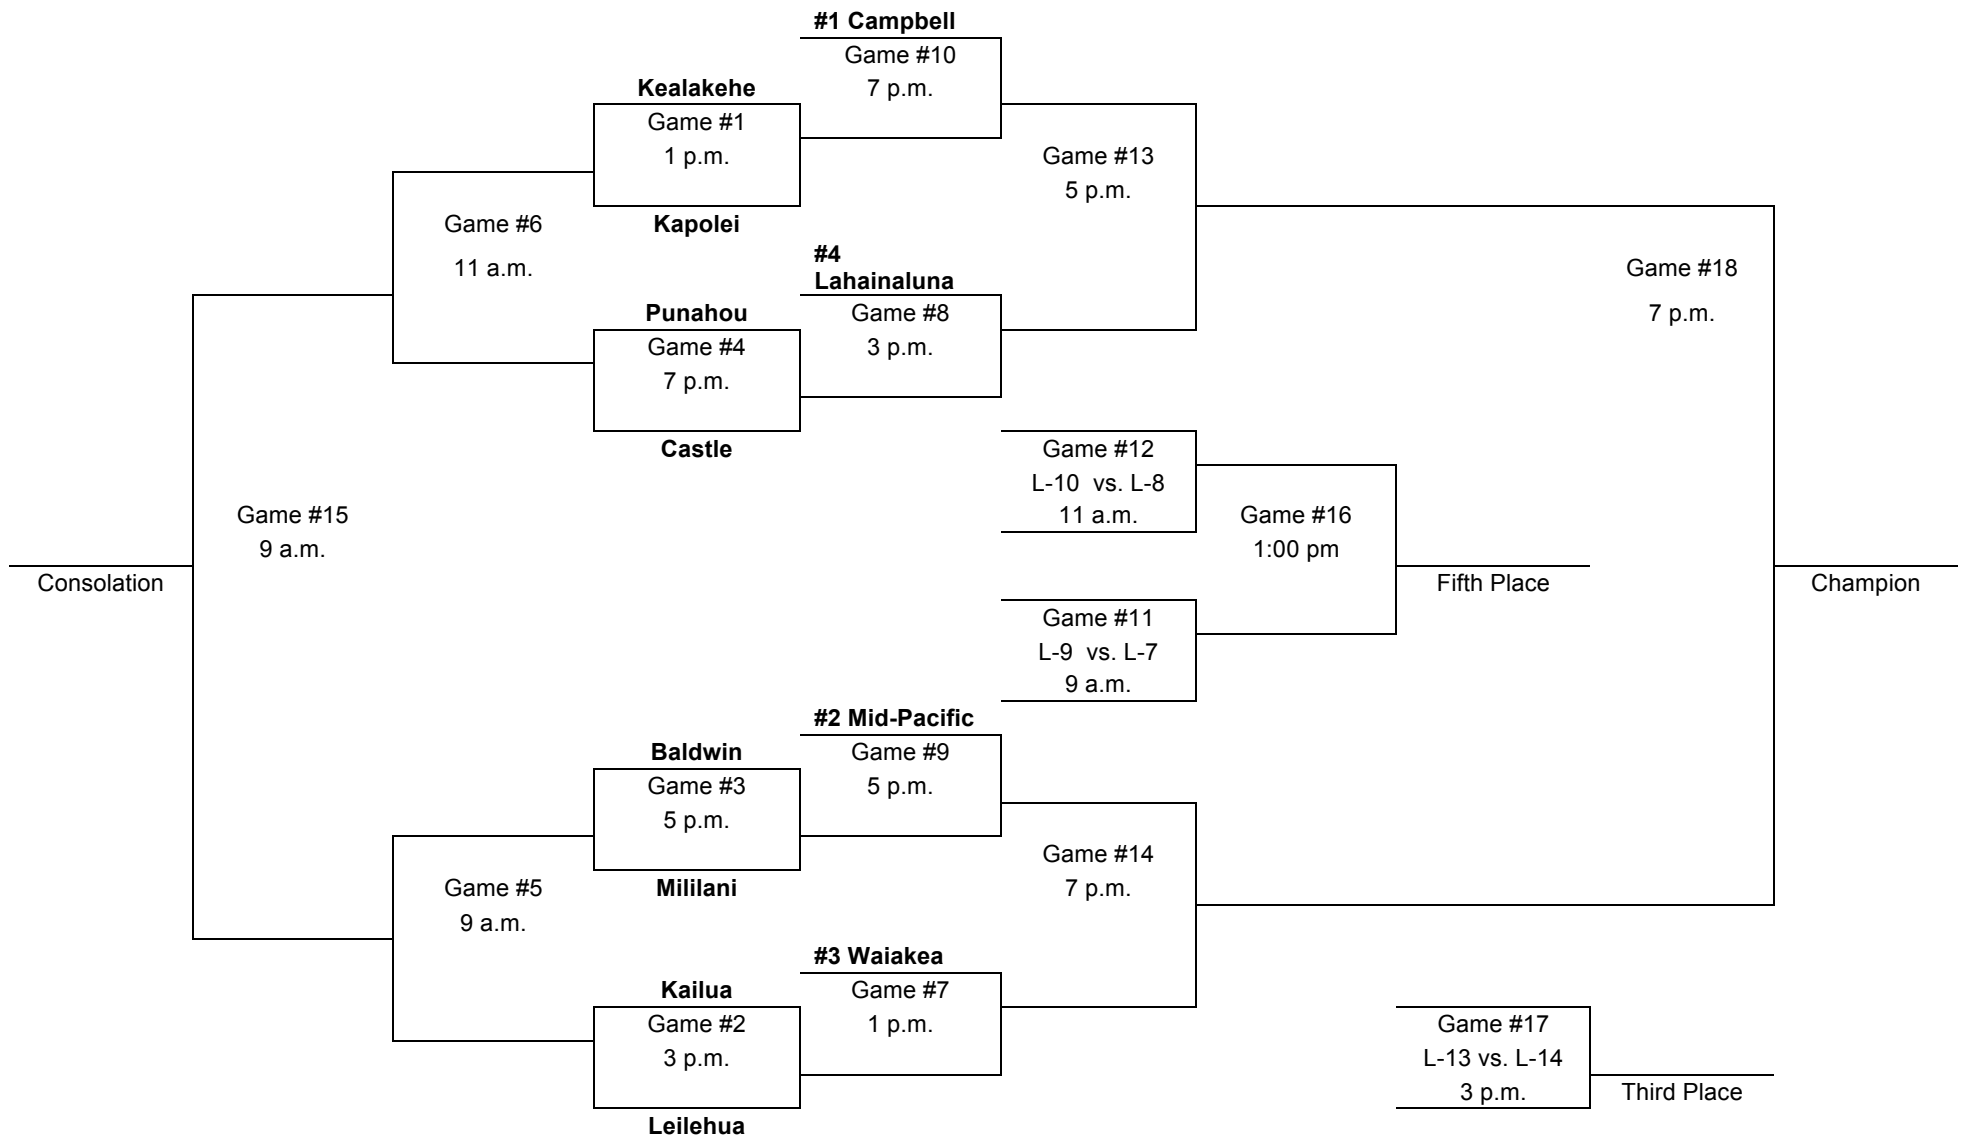

DataHouse Softball State Championships
Division I Tournament Bracket
 May 3-6, 2011 – Rainbow Wahine Softball Stadium

Friday
May 6

Wednesday
May 4

Tuesday
May 3

Wednesday
May 4

Thursday
May 5

Friday
May 6

DIVISION I STATE CHAMPIONS