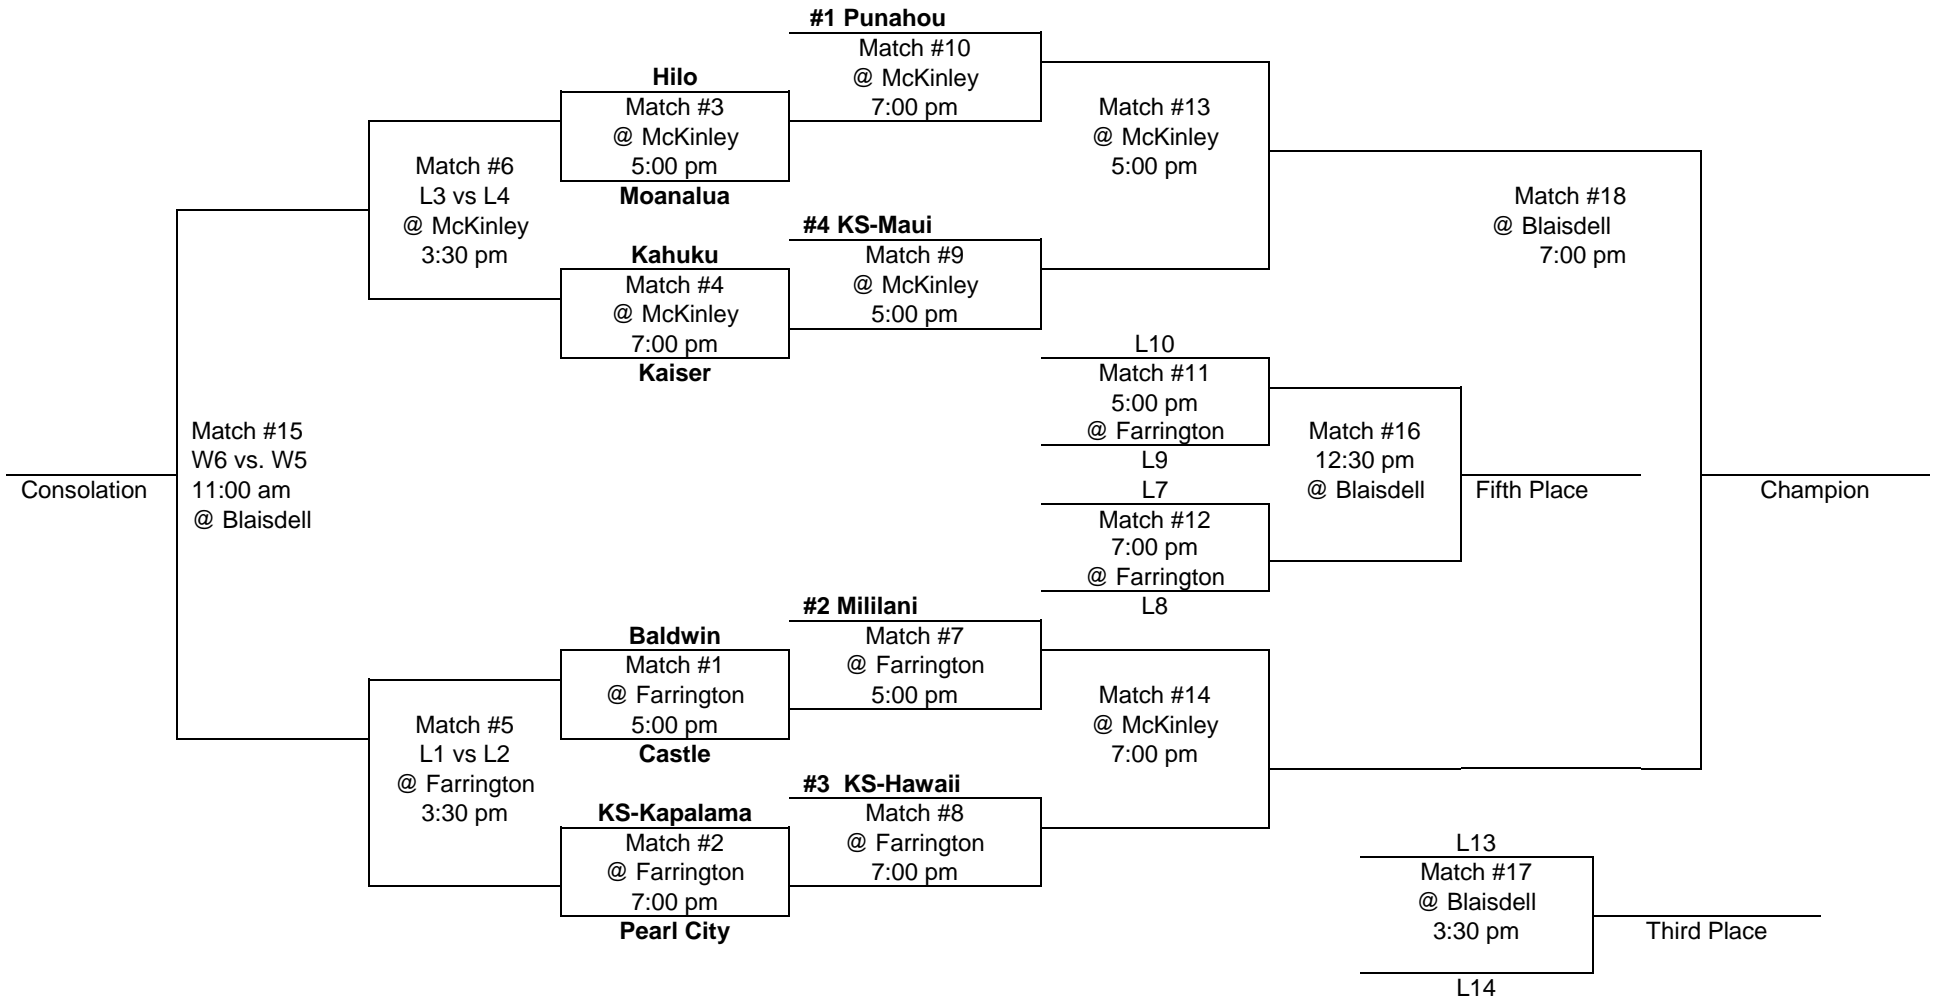

DIVISION I Girls Volleyball State Championships
October 26-29, 2011 – McKinley High, Farrington High & Blaisdell Arena
Presented by the Hawaii High School Athletic Association

Saturday
Oct. 29

Thursday
Oct. 27

Wednesday
Oct. 26

Thursday
Oct. 27

Friday
Oct. 28

Saturday
Oct. 29