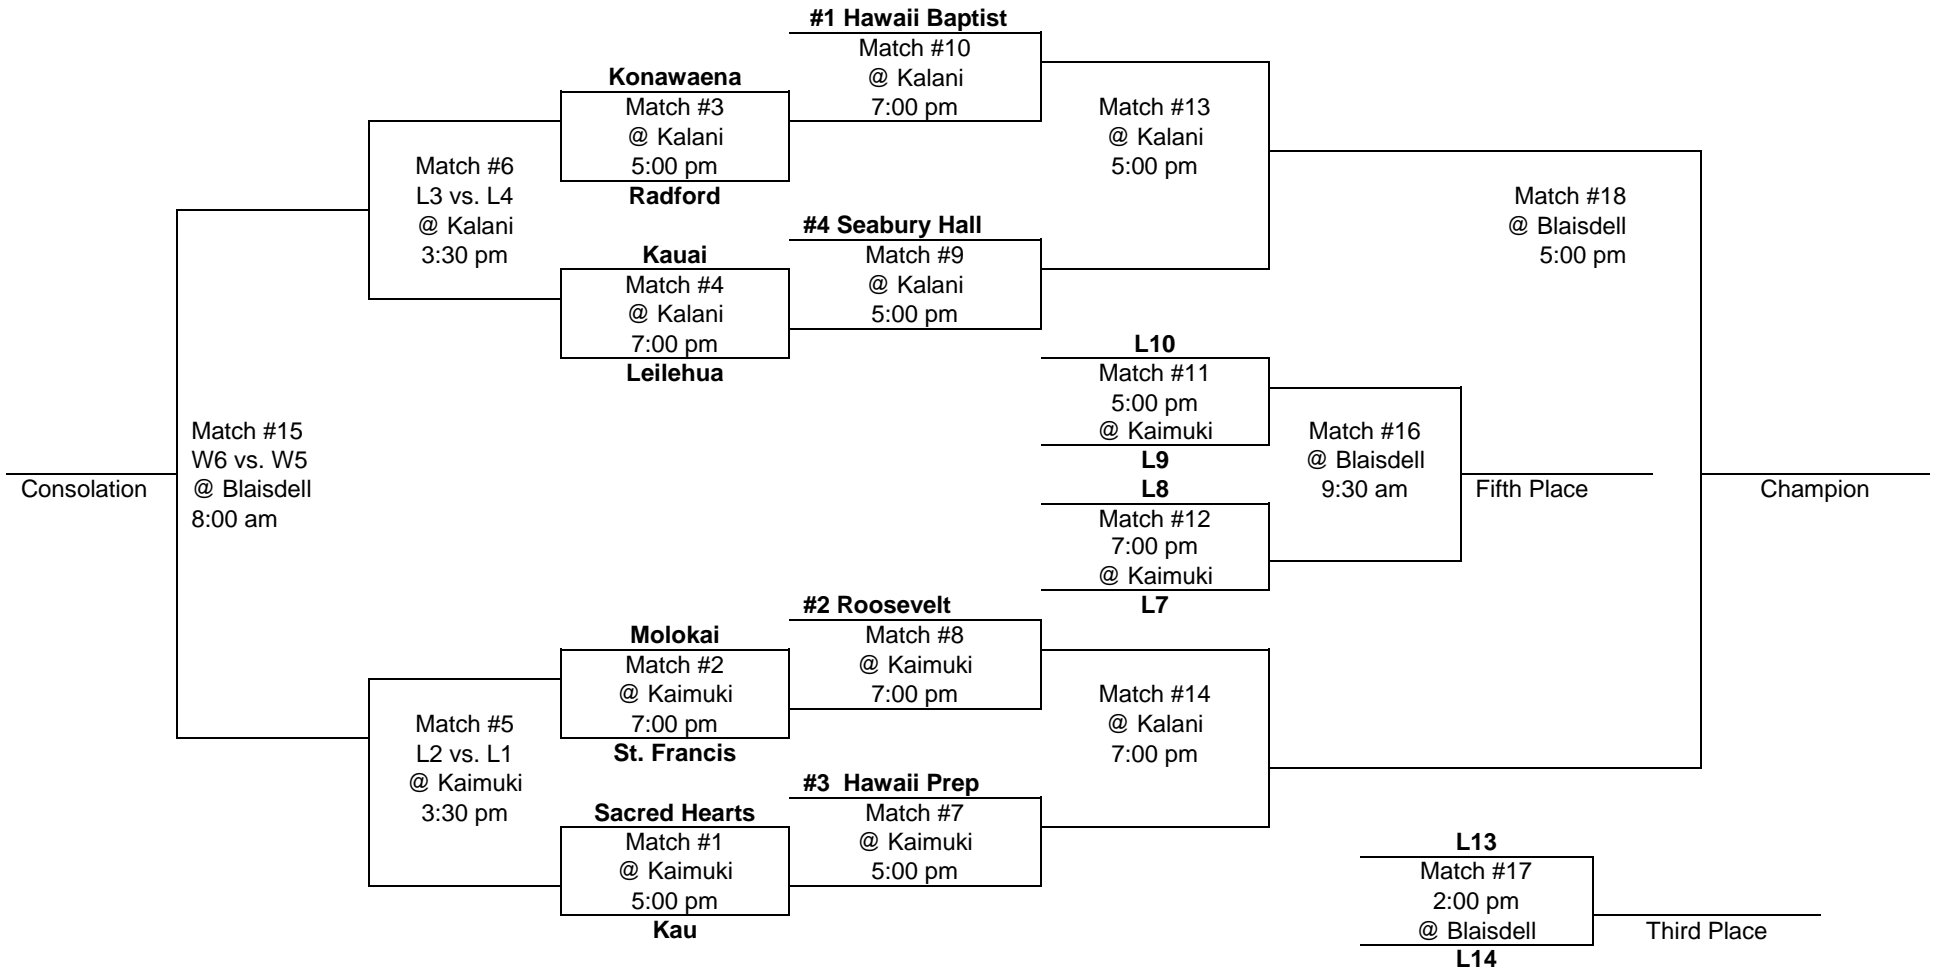

DIVISION II Girls Volleyball State Championships
October 26-29, 2011 – Kaimuki High, Kalani High & Blaisdell Arena
Presented by the Hawaii High School Athletic Association

Saturday
Oct. 29

Thursday
Oct. 27

Wednesday
Oct. 26

Thursday
Oct. 27

Friday
Oct. 28

Saturday
Oct. 29