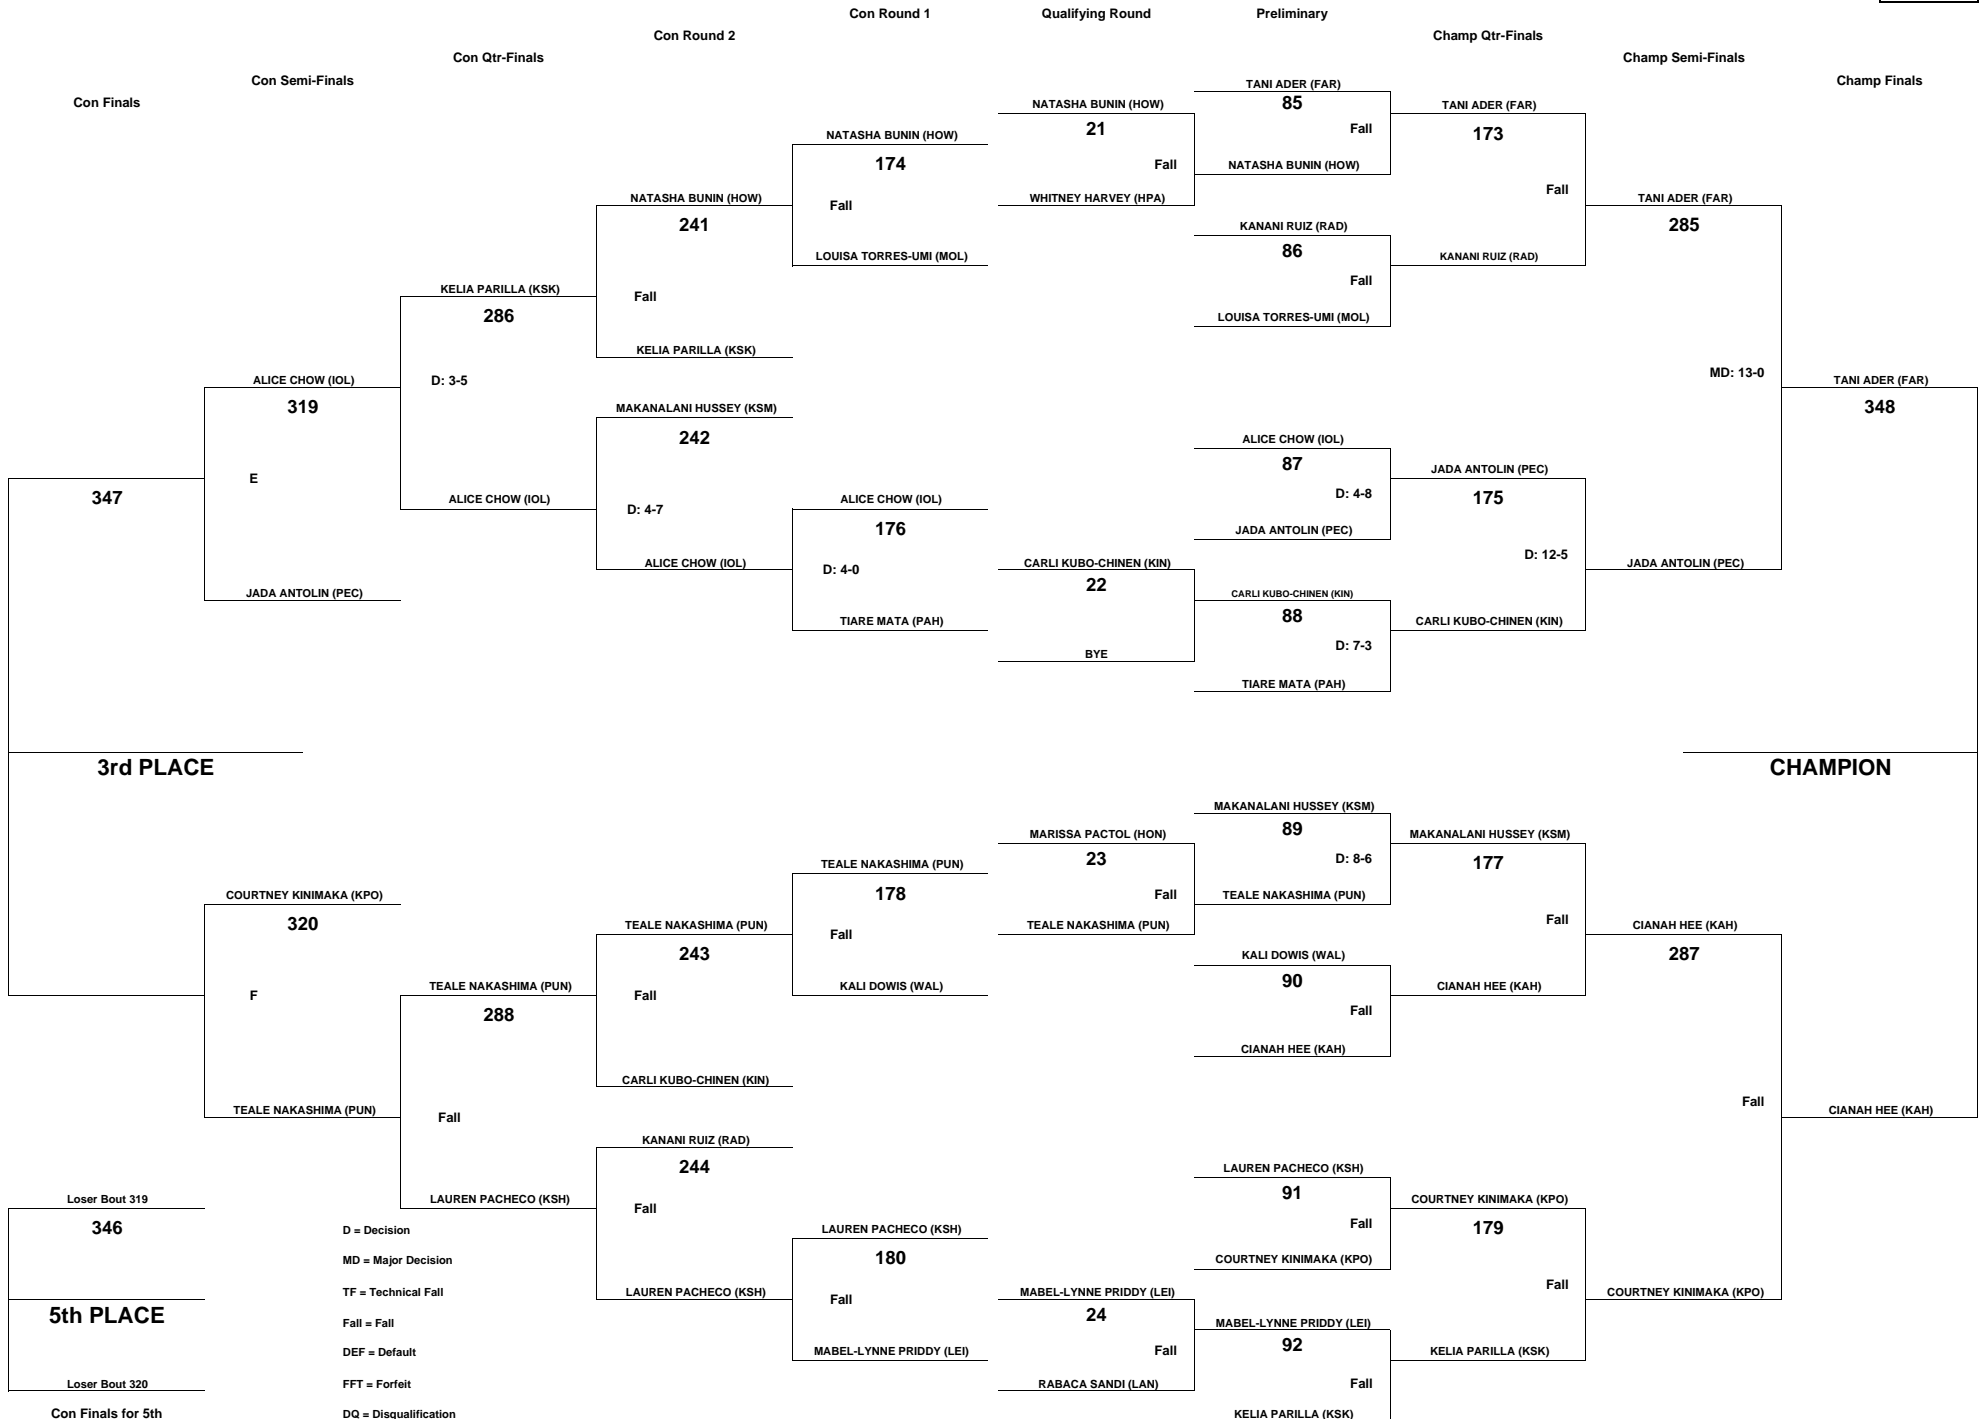

CHEVRON-HAWAII HIGH SCHOOL ATHLETIC ASSOCIATION 2008 GIRLS WRESTLING CHAMPIONSHIPS

WEIGHT CLASS

125