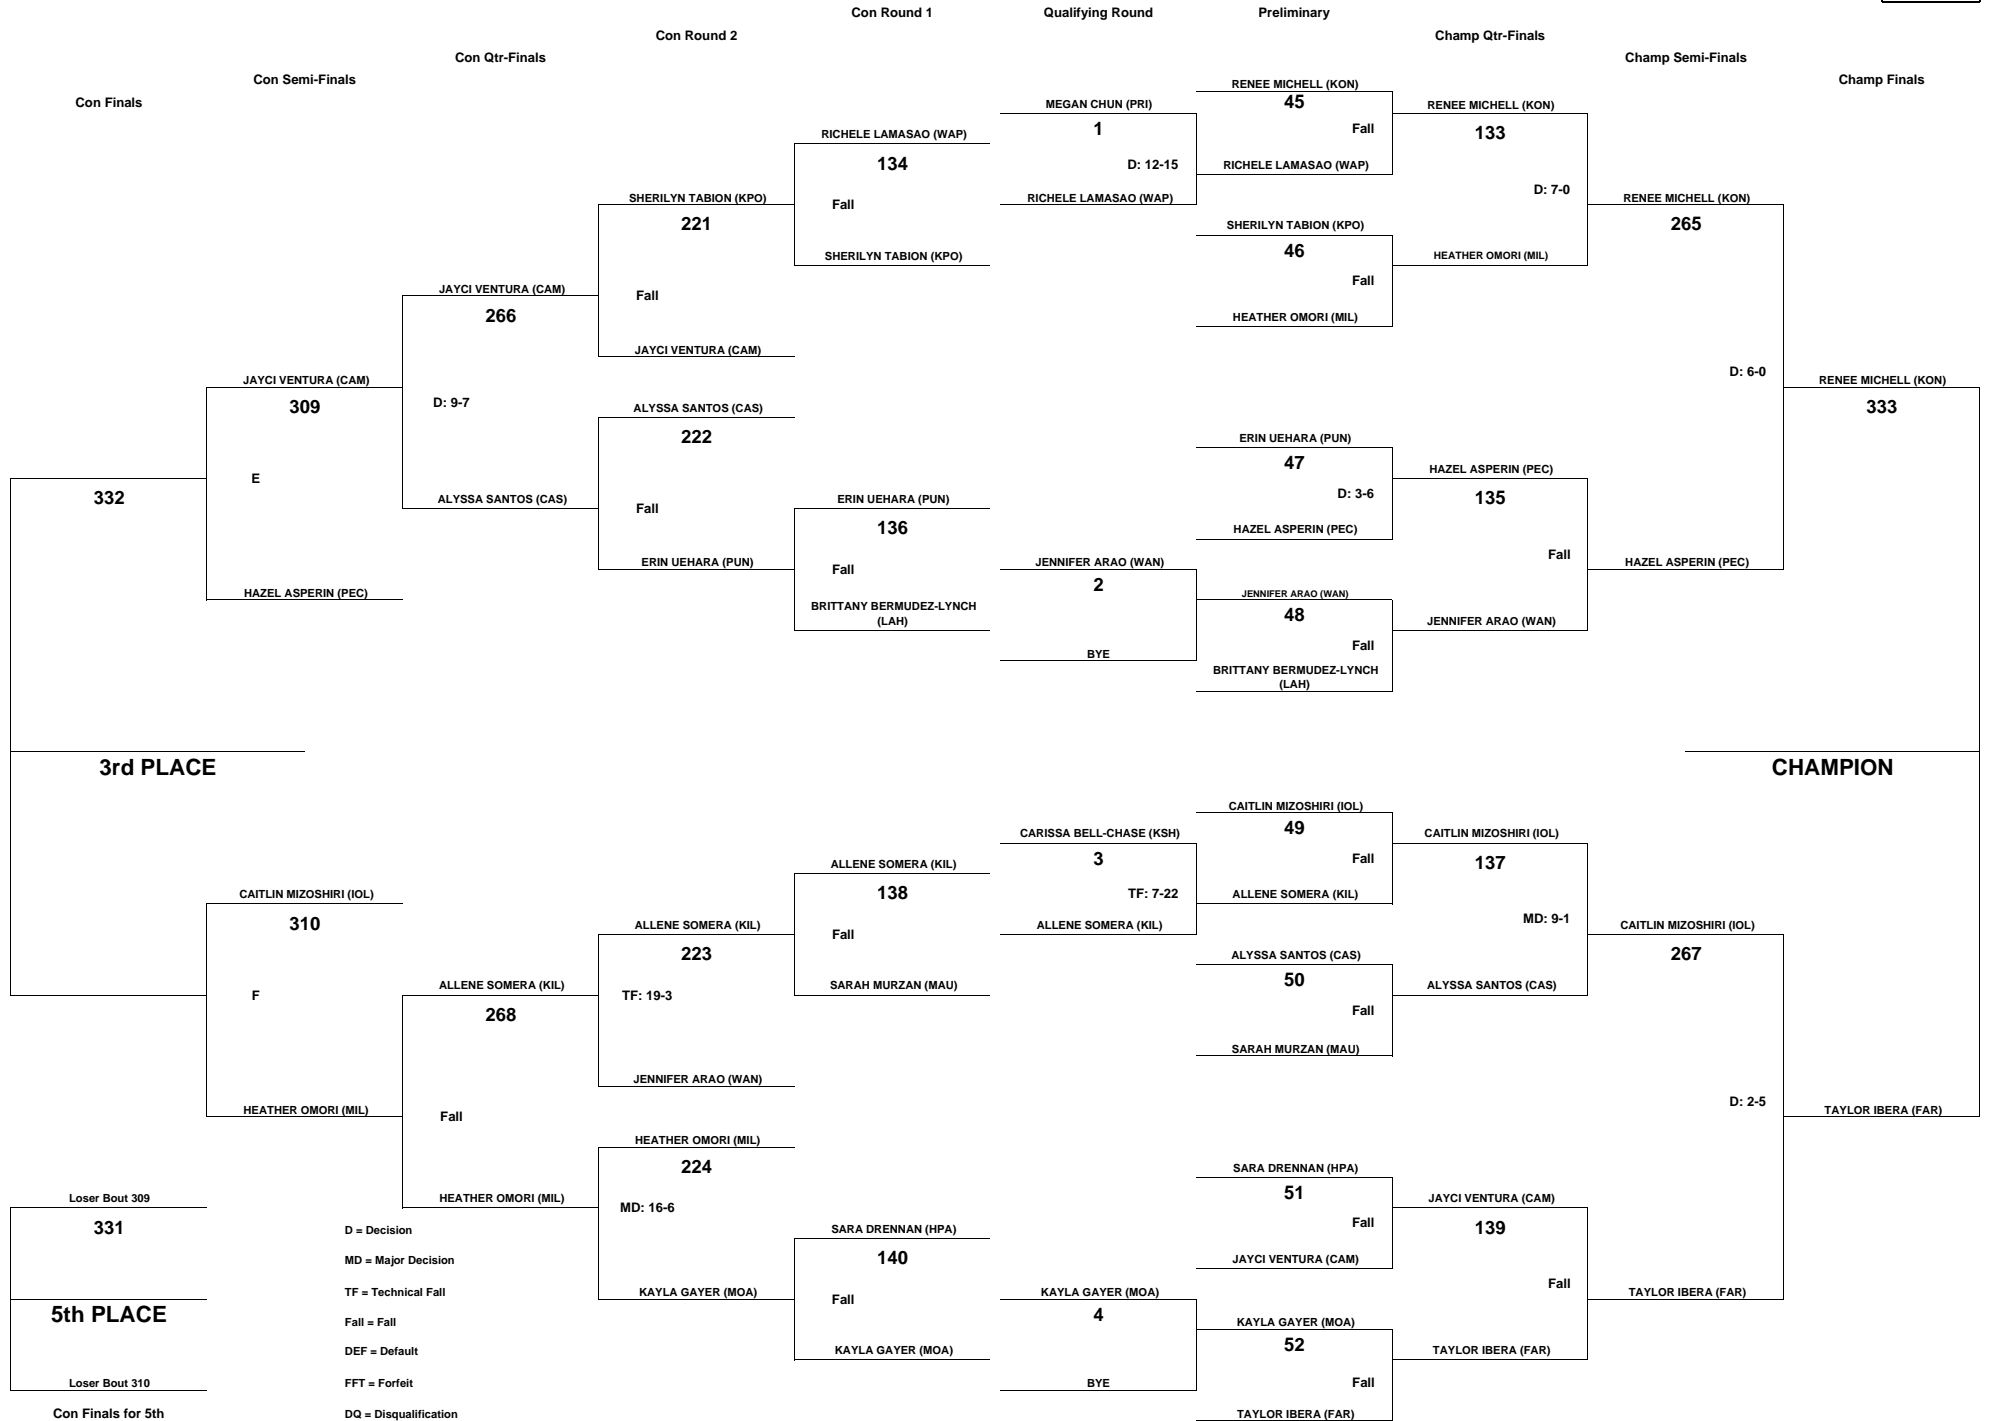

CHEVRON-HAWAII HIGH SCHOOL ATHLETIC ASSOCIATION 2008 GIRLS WRESTLING CHAMPIONSHIPS

WEIGHT CLASS

98

D = Decision
MD = Major Decision
TF = Technical Fall
Fall = Fall
DEF = Default
FFT = Forfeit
DQ = Disqualification