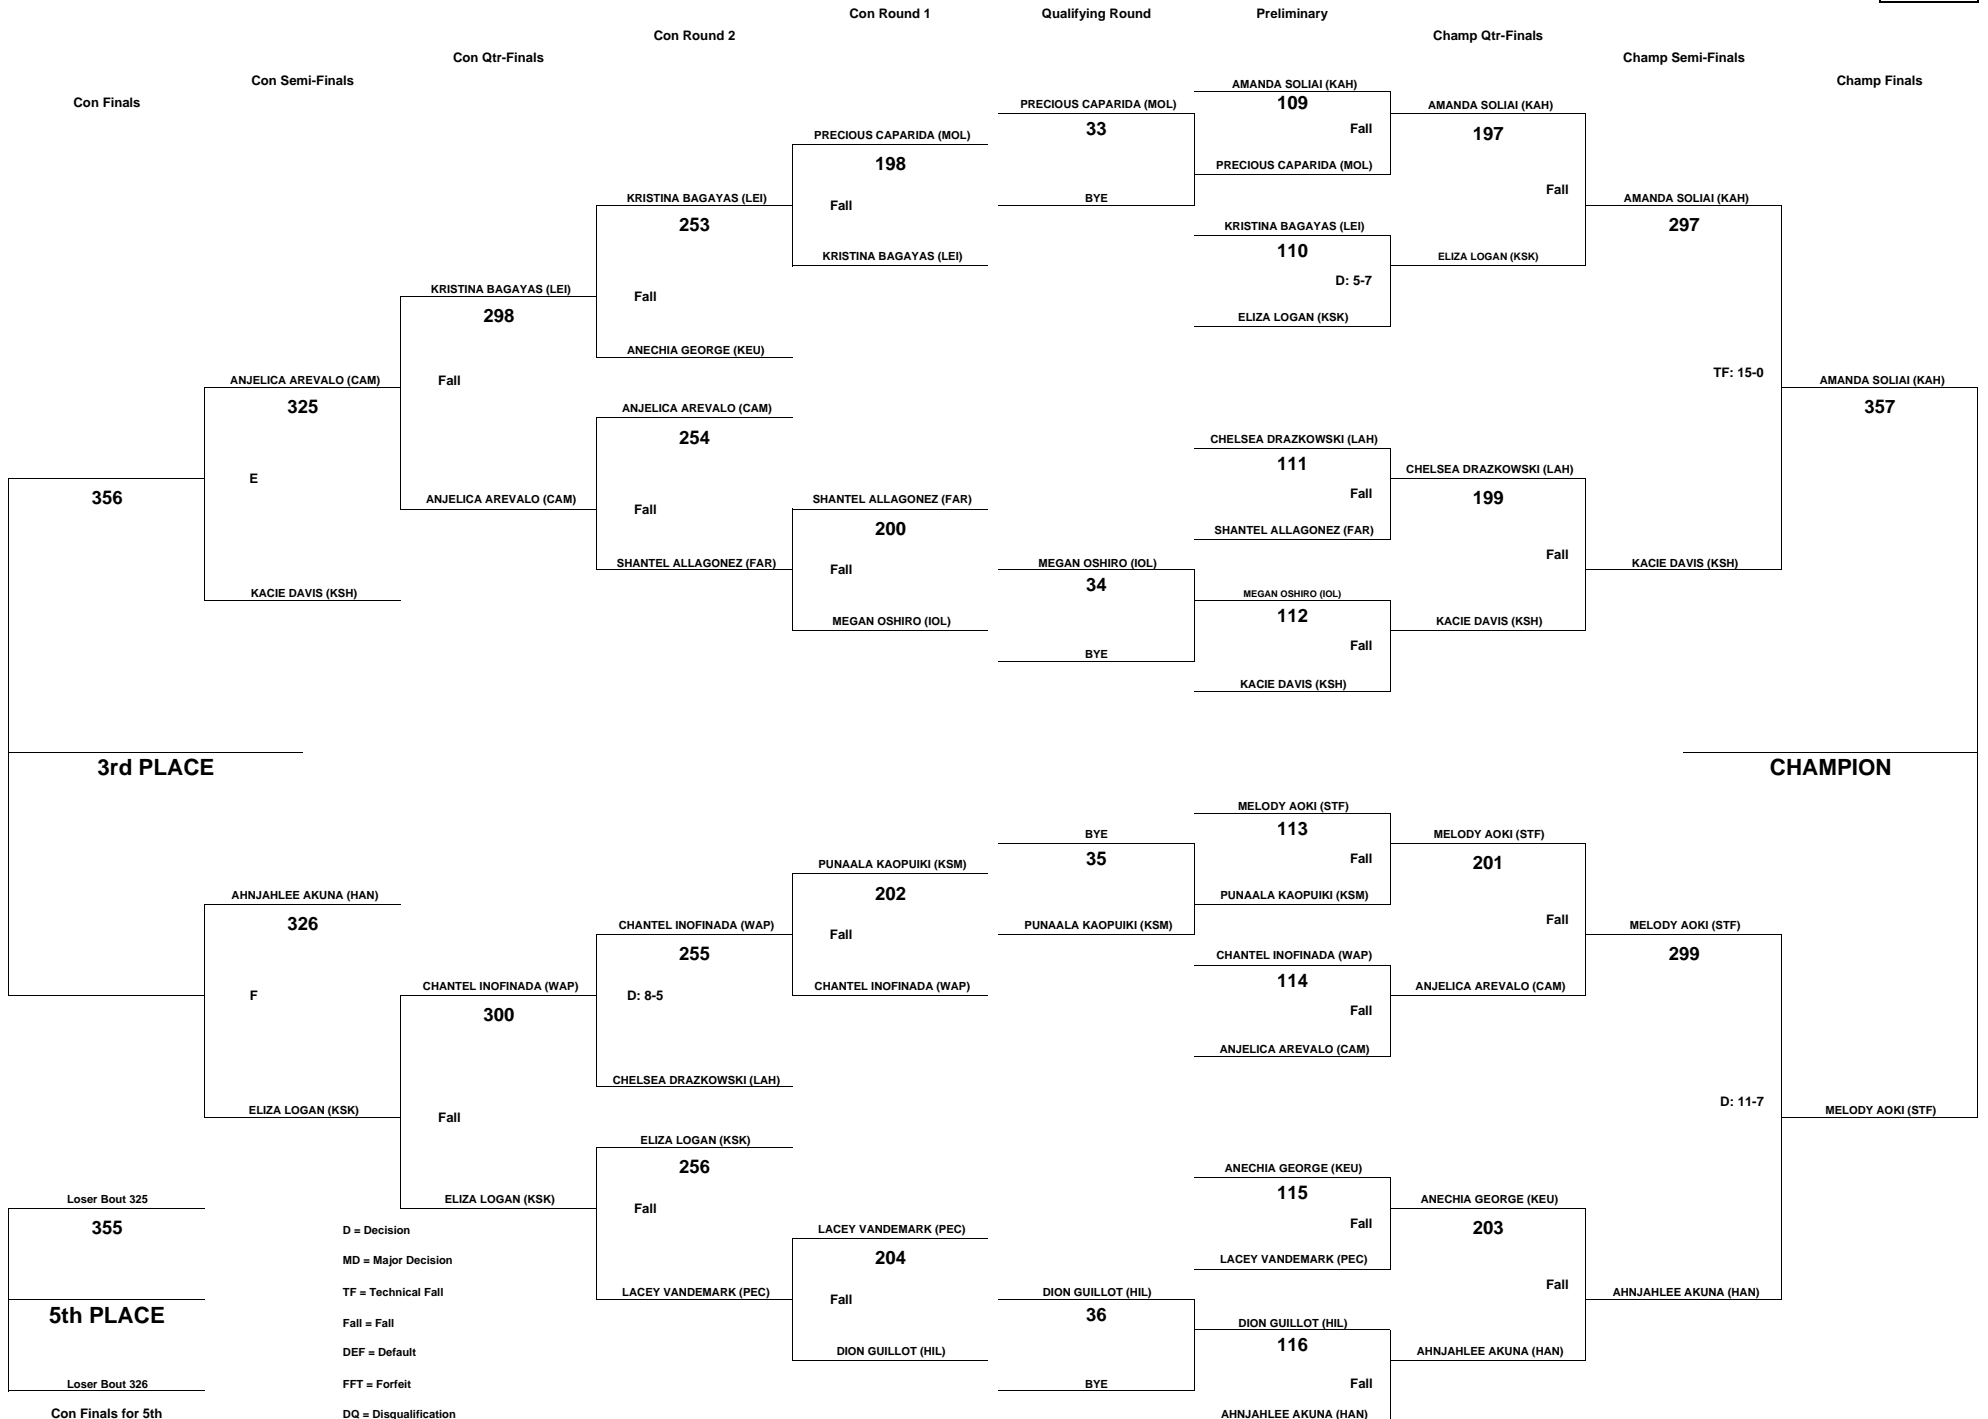

CHEVRON-HAWAII HIGH SCHOOL ATHLETIC ASSOCIATION 2008 GIRLS WRESTLING CHAMPIONSHIPS

WEIGHT CLASS

155

3rd PLACE

CHAMPION

5th PLACE

Con Finals for 5th