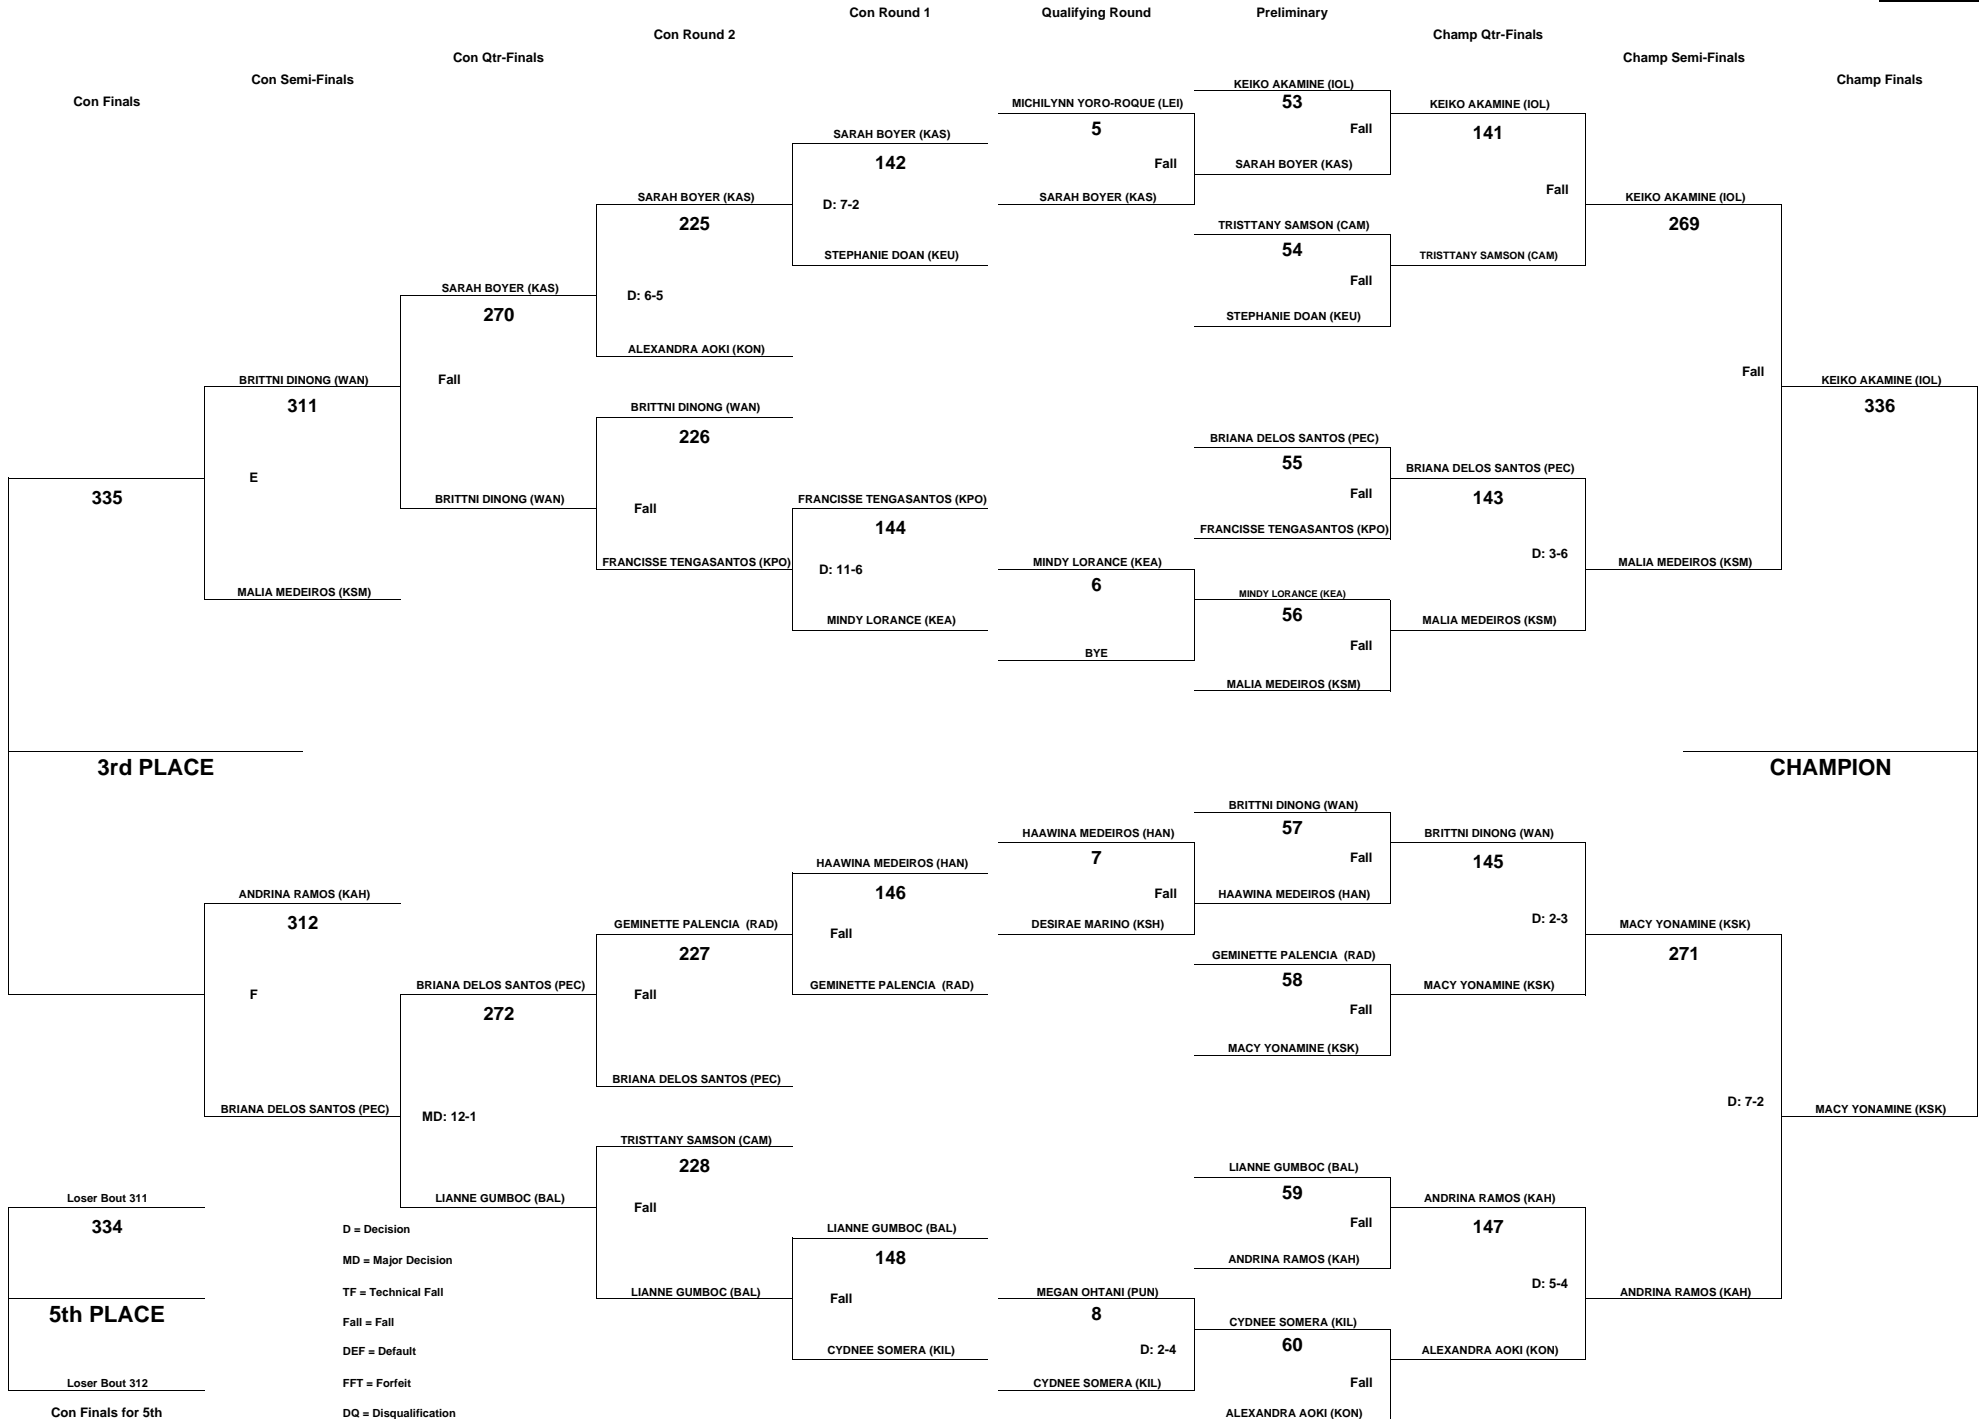

CHEVRON-HAWAII HIGH SCHOOL ATHLETIC ASSOCIATION 2008 GIRLS WRESTLING CHAMPIONSHIPS

WEIGHT CLASS

103