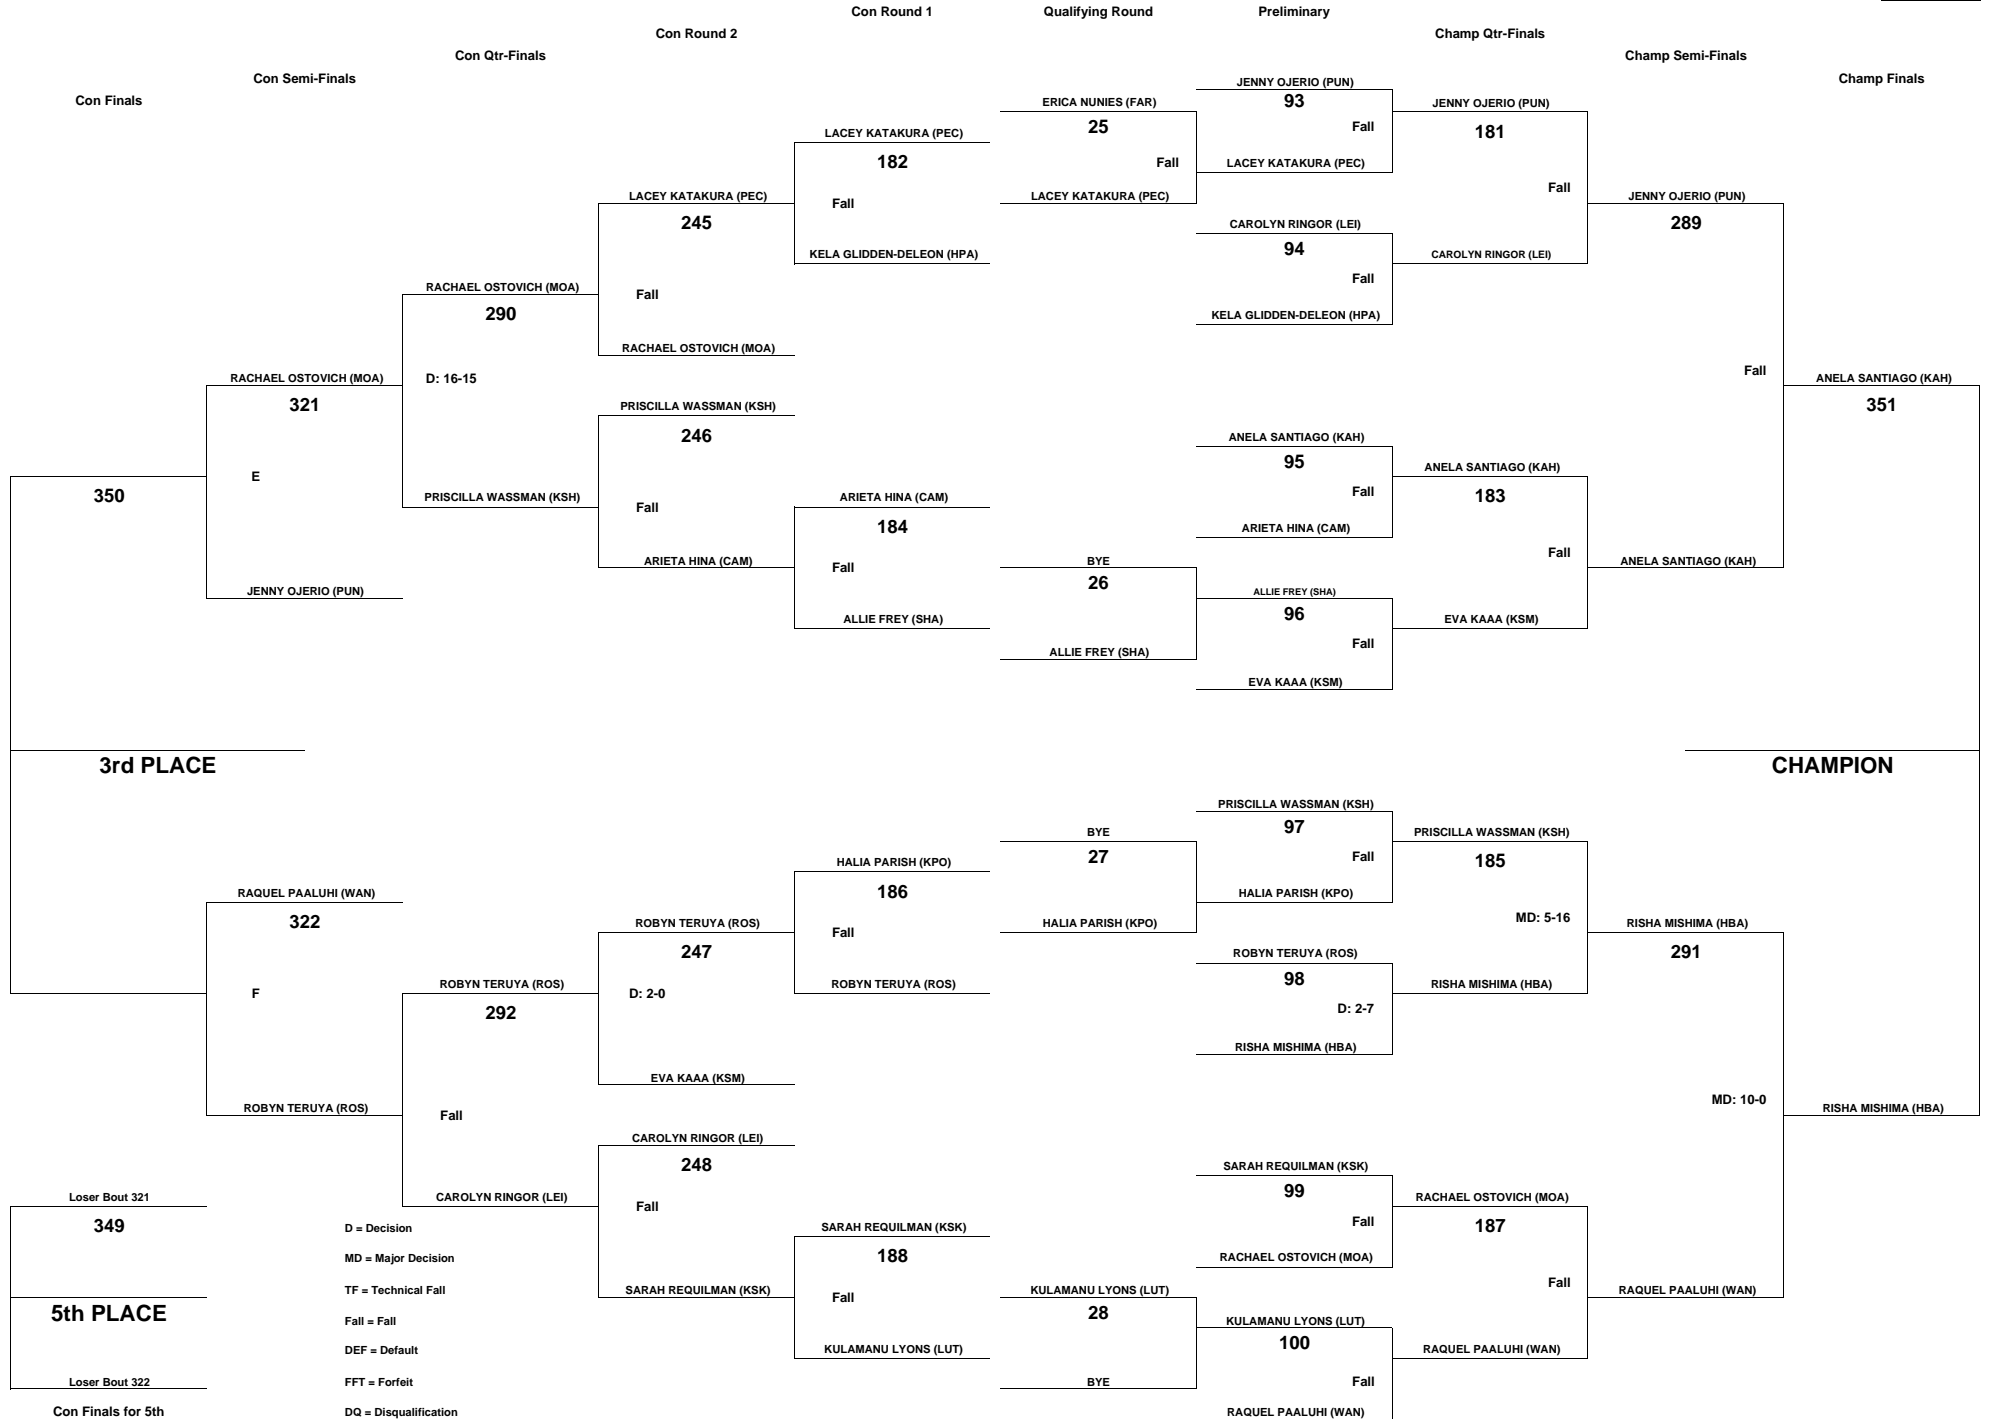

125

CHEVRON-HAWAII HIGH SCHOOL ATHLETIC ASSOCIATION 2008 GIRLS WRESTLING CHAMPIONSHIPS

WEIGHT CLASS

130

D = Decision
MD = Major Decision
TF = Technical Fall
Fall = Fall
DEF = Default
FFT = Forfeit
DQ = Disqualification