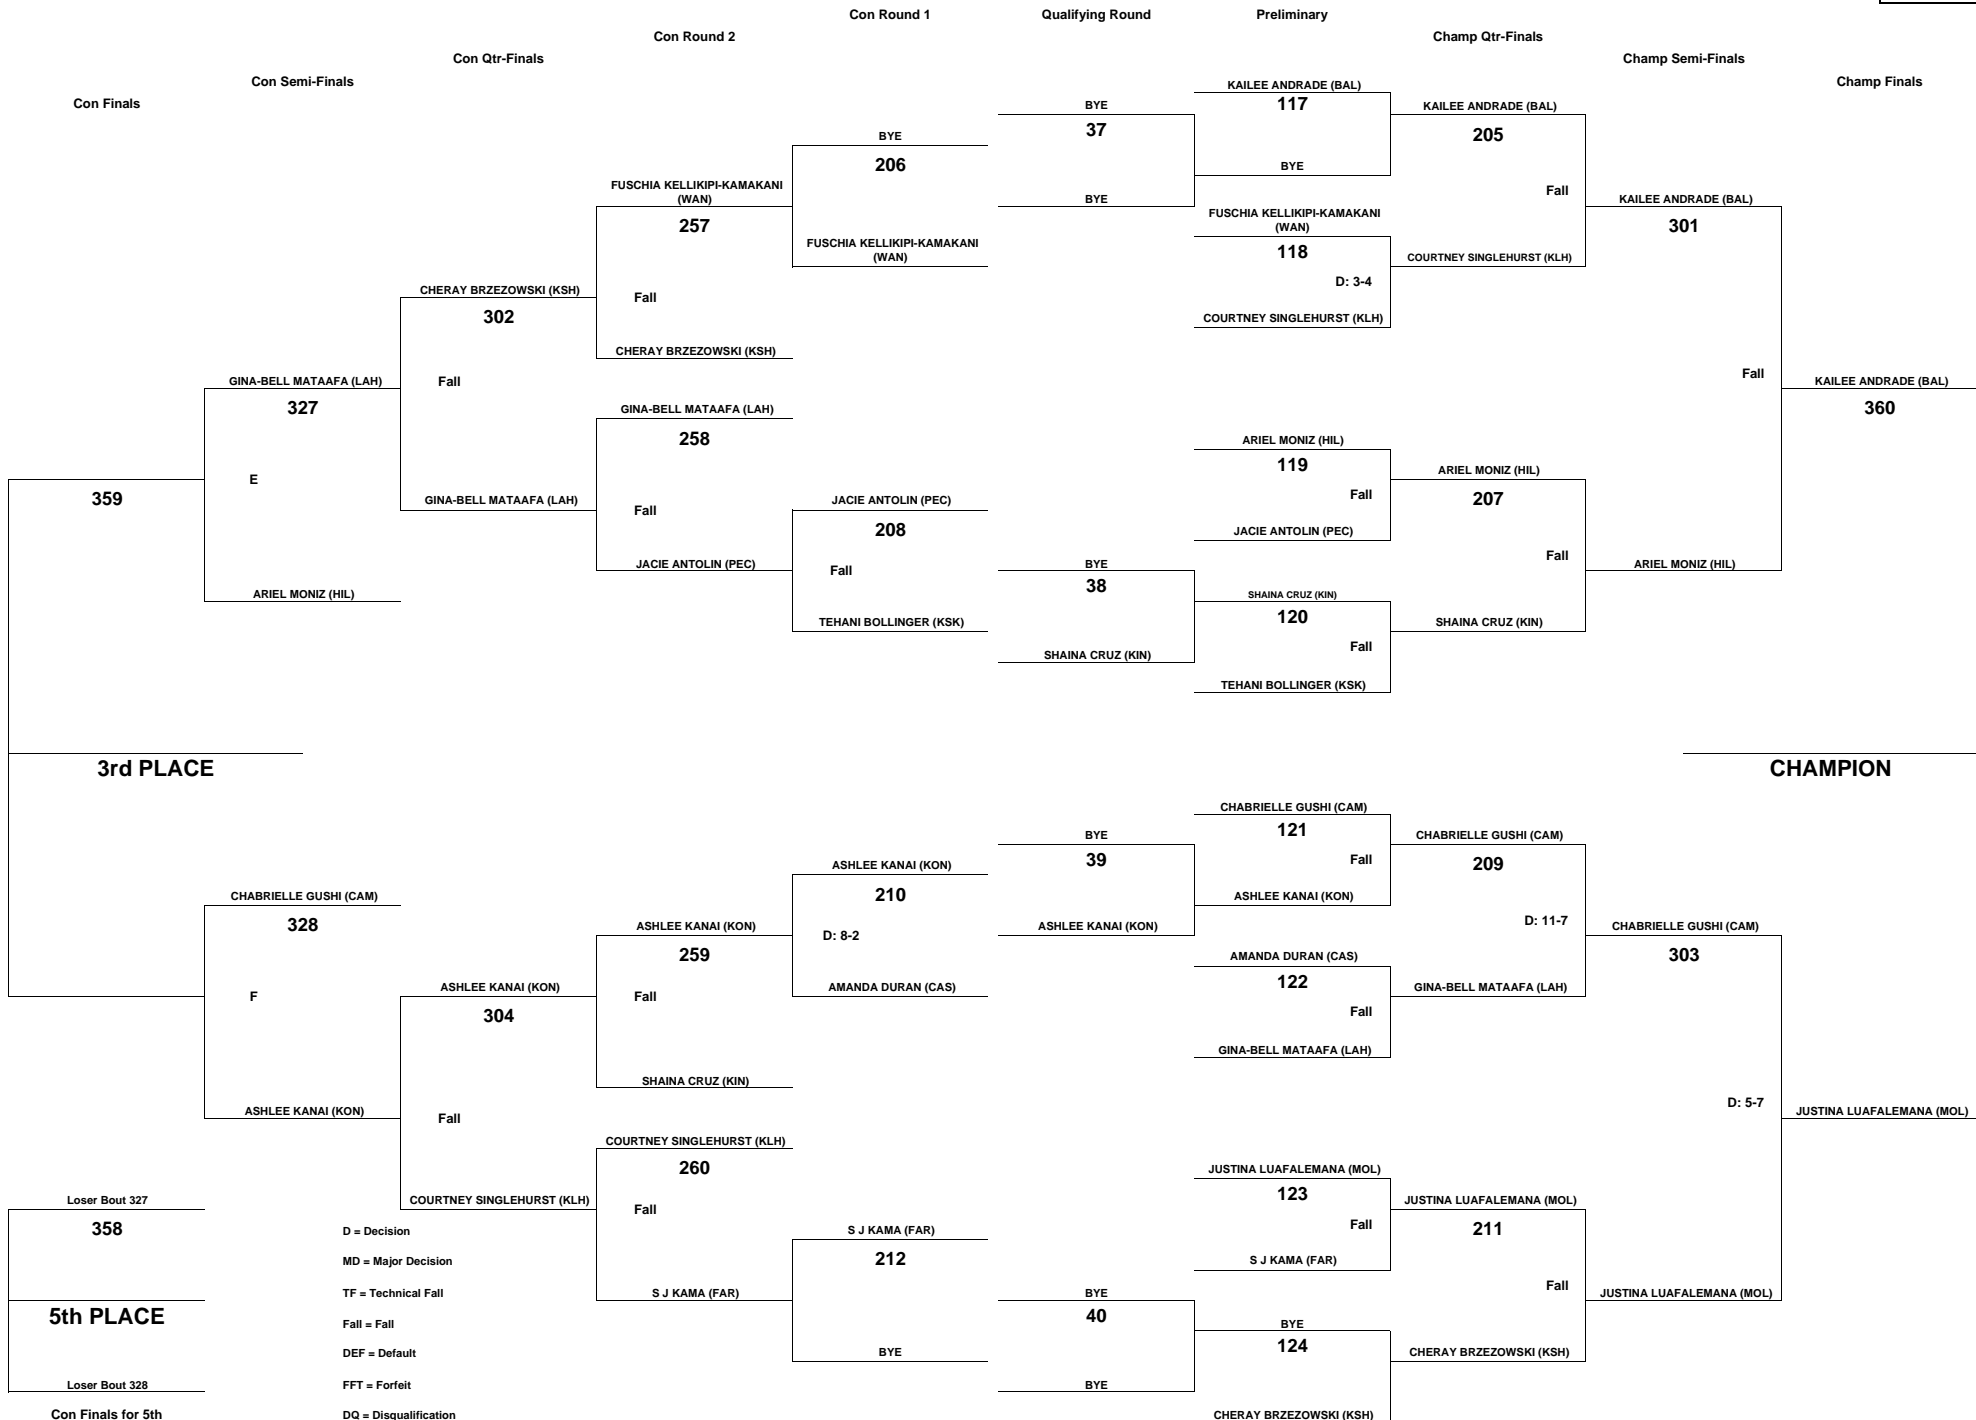

CHEVRON-HAWAII HIGH SCHOOL ATHLETIC ASSOCIATION 2008 GIRLS WRESTLING CHAMPIONSHIPS

WEIGHT CLASS

175