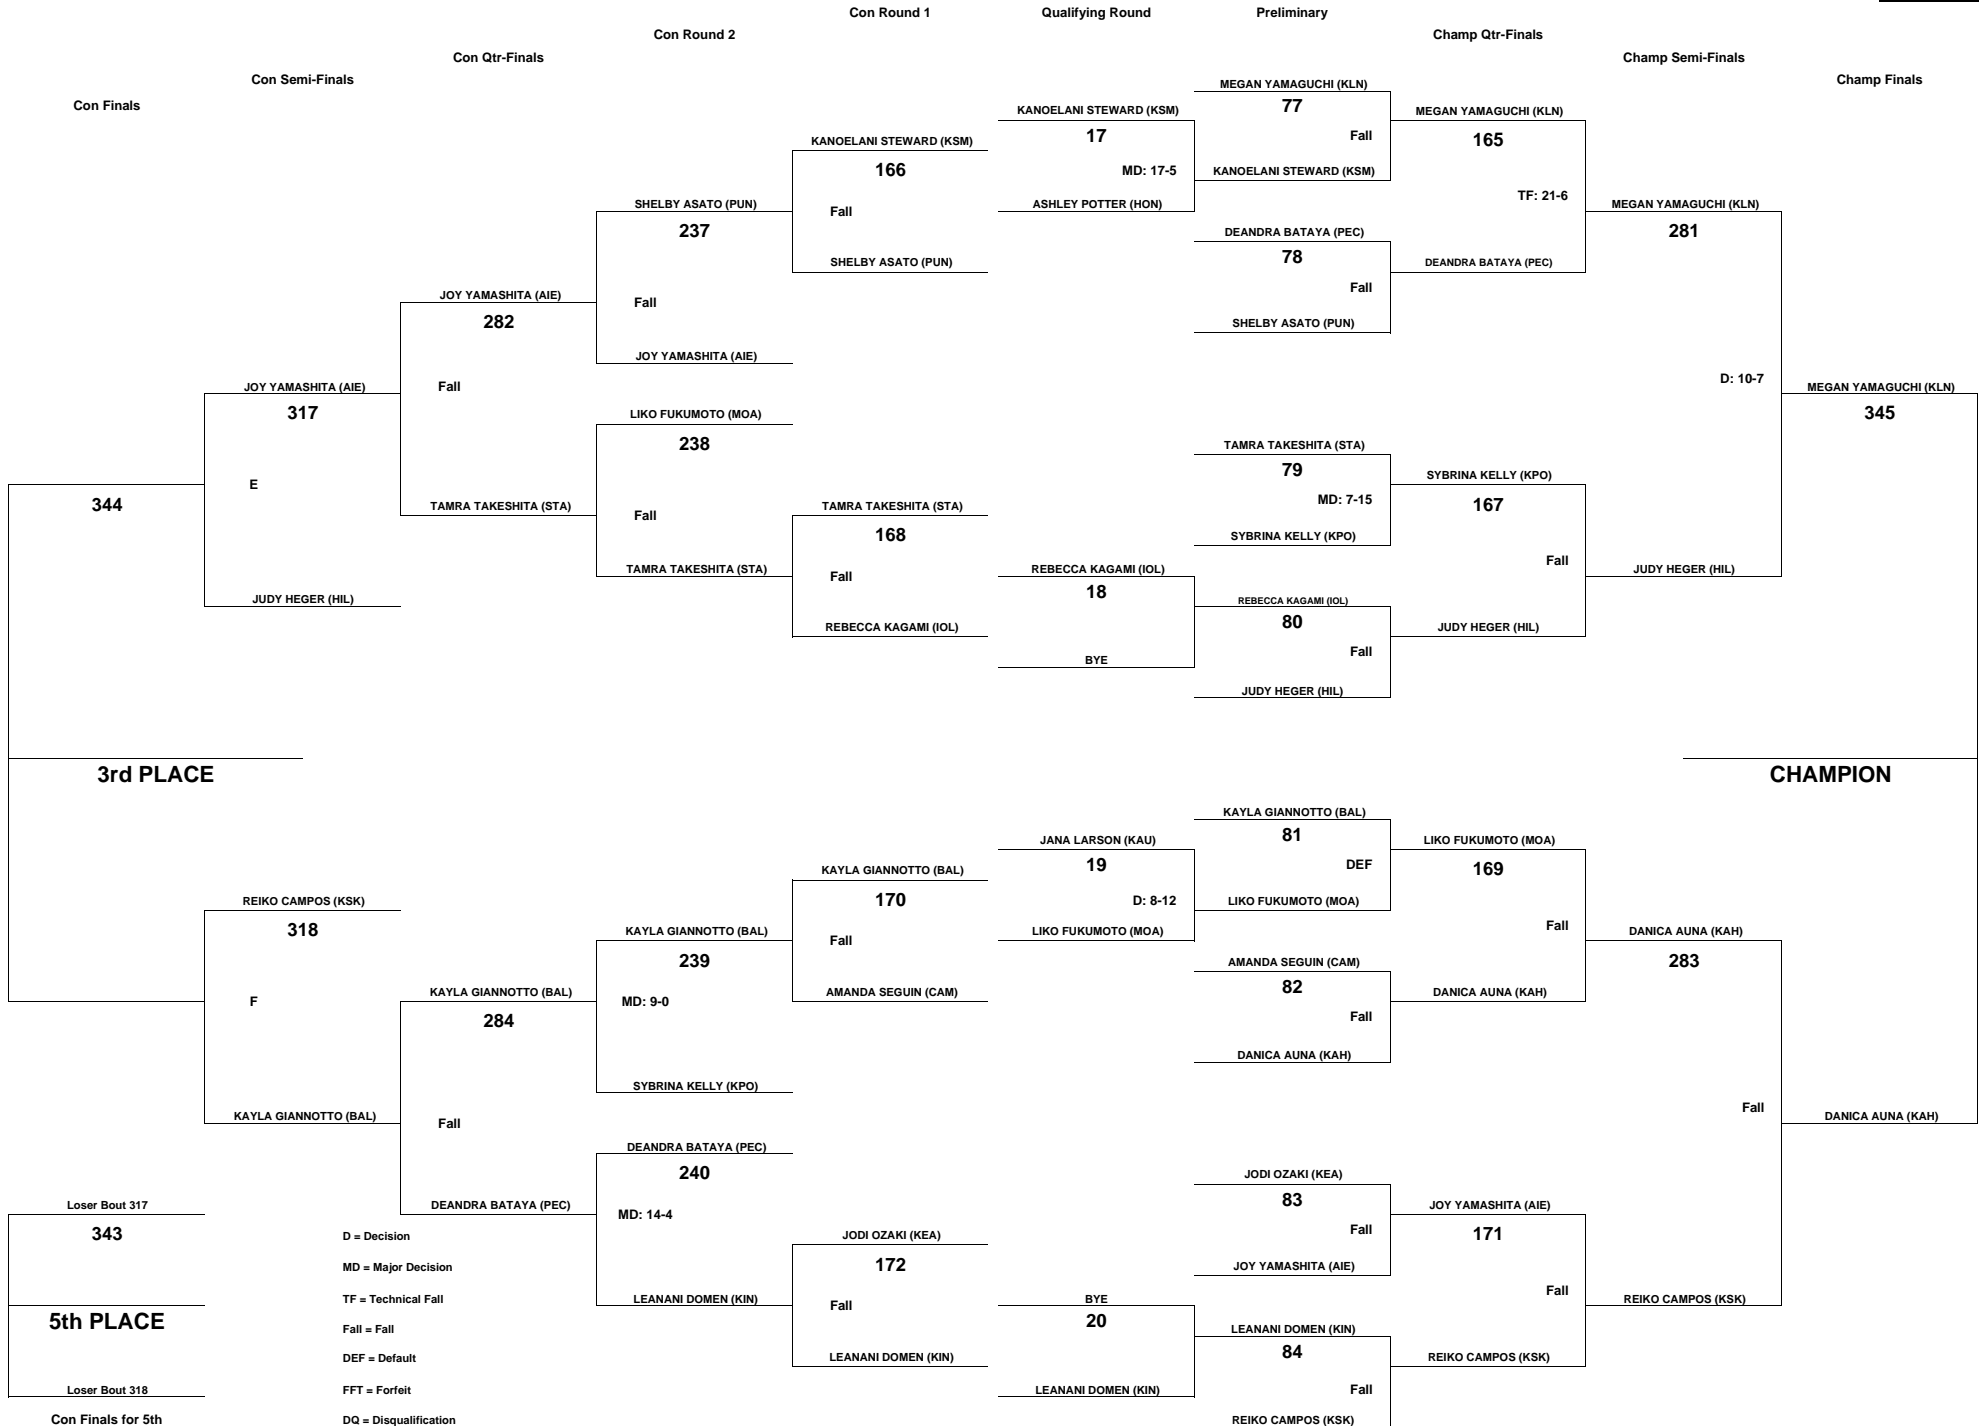

CHEVRON-HAWAII HIGH SCHOOL ATHLETIC ASSOCIATION 2008 GIRLS WRESTLING CHAMPIONSHIPS

WEIGHT CLASS

120