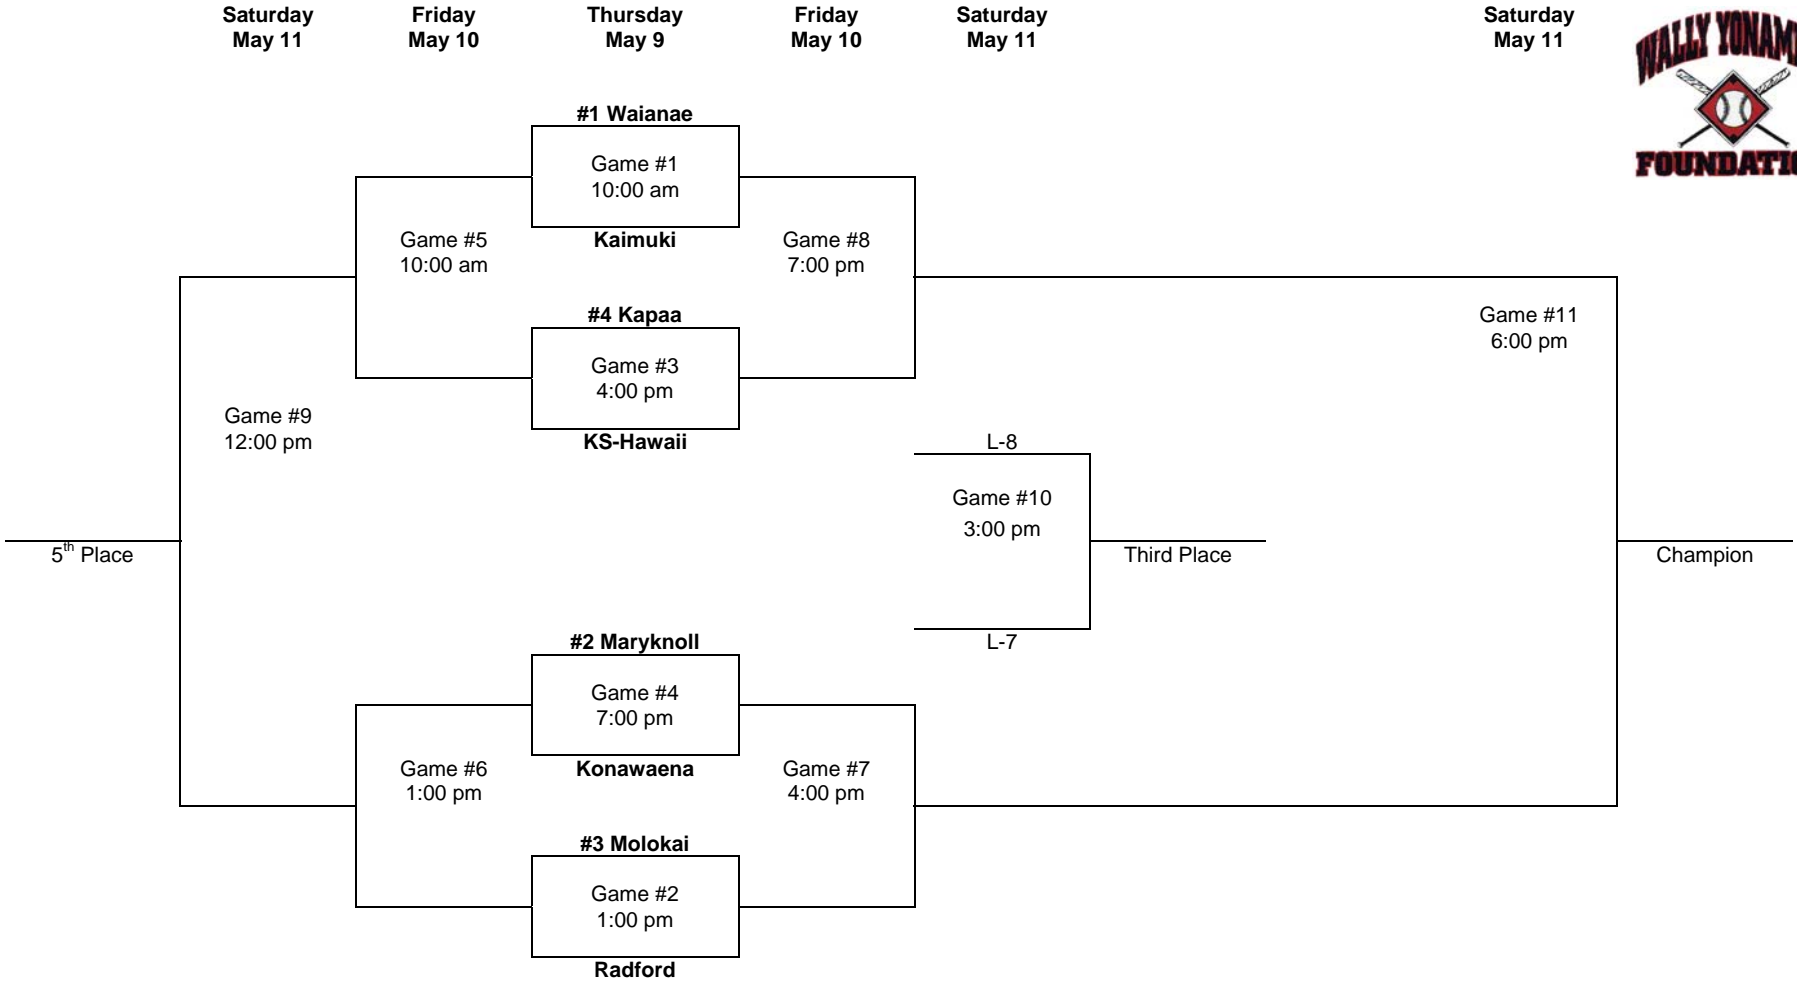

Wally Yonamine Foundation Baseball State Championships
DIVISION II
Thursday-Saturday, May 9-11, 2013
Hans L`Orange Field