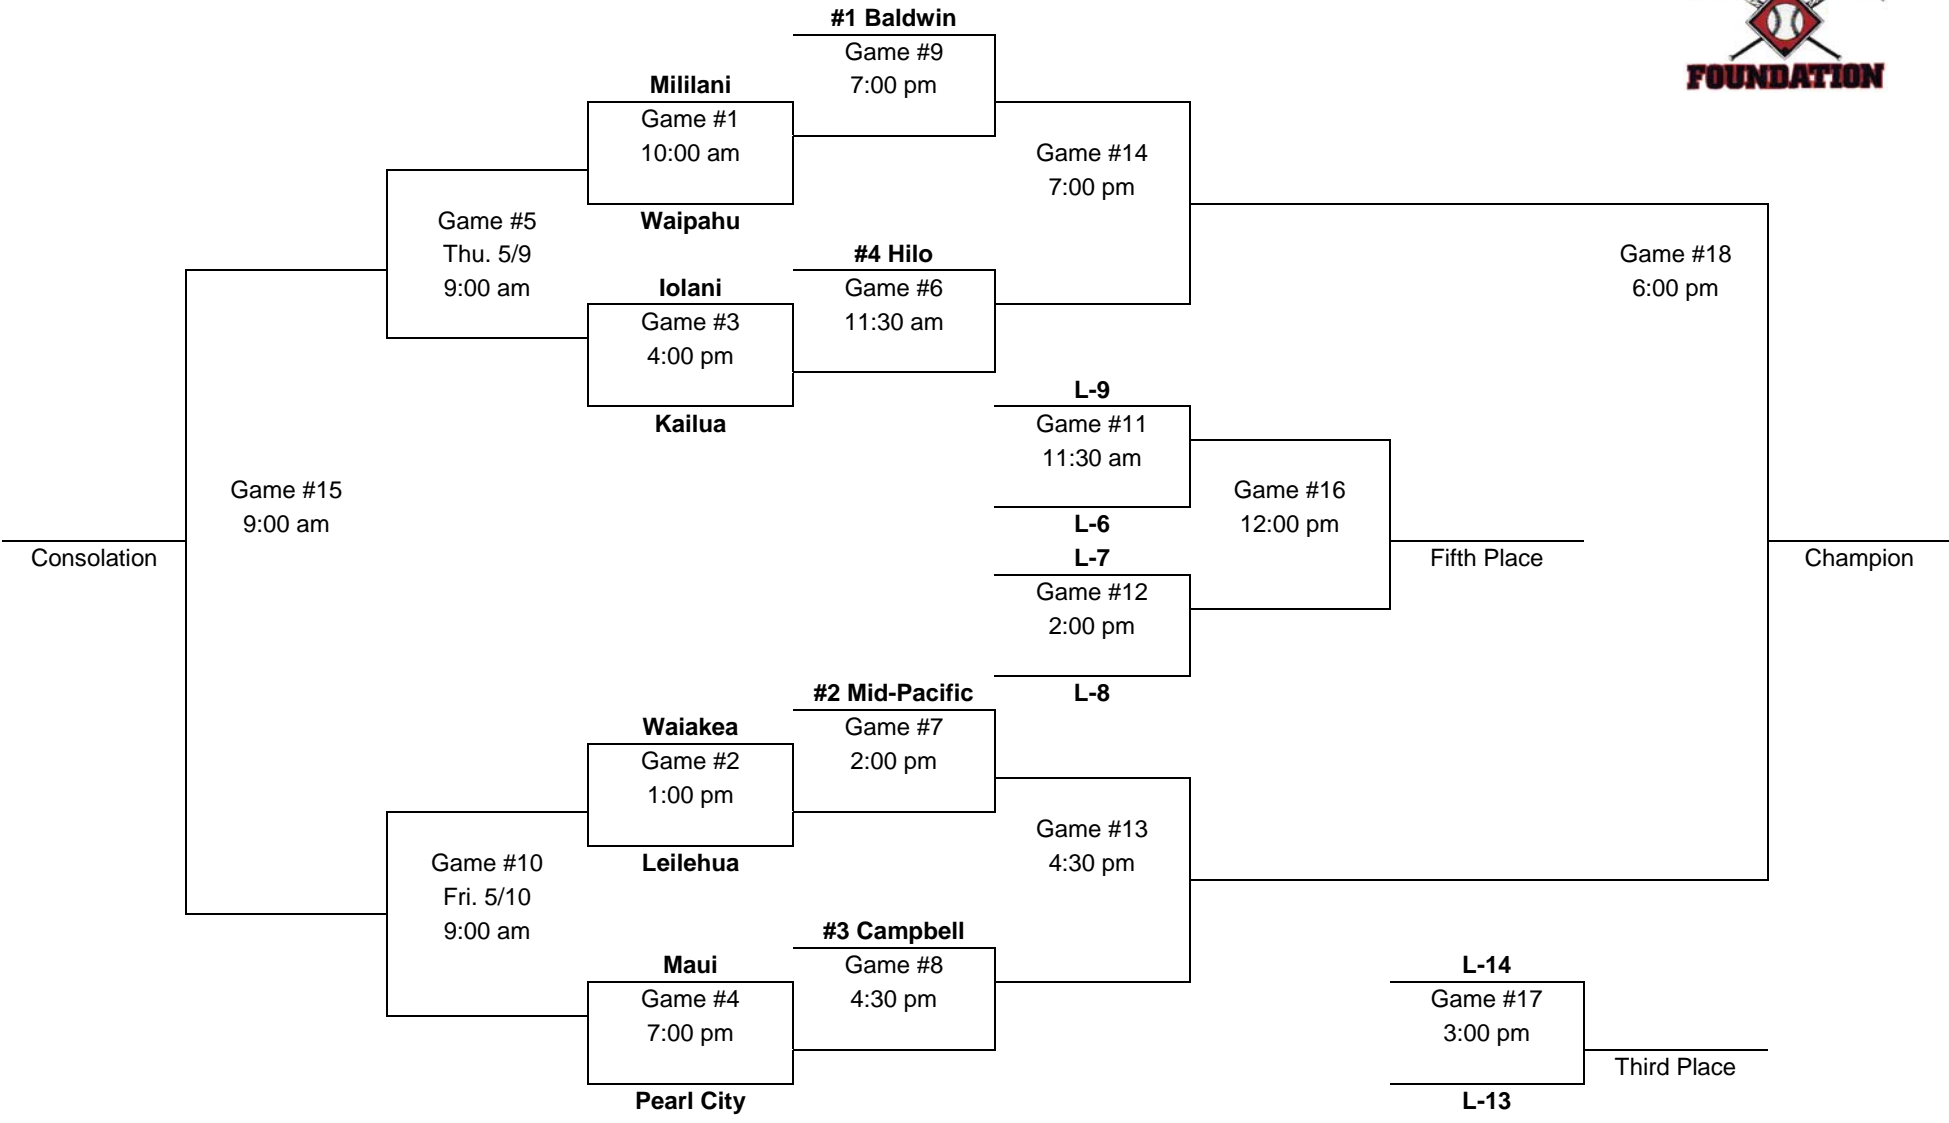

Wally Yonamine Foundation Baseball State Championships

DIVISION I

Wednesday-Saturday, May 8-11, 2013 – Iron Maehara Stadium

Saturday
May 11
Thu. & Fri.
May 9 & 10
Wednesday
May 8
Thursday
May 9
Friday
May 10
Saturday
May 11