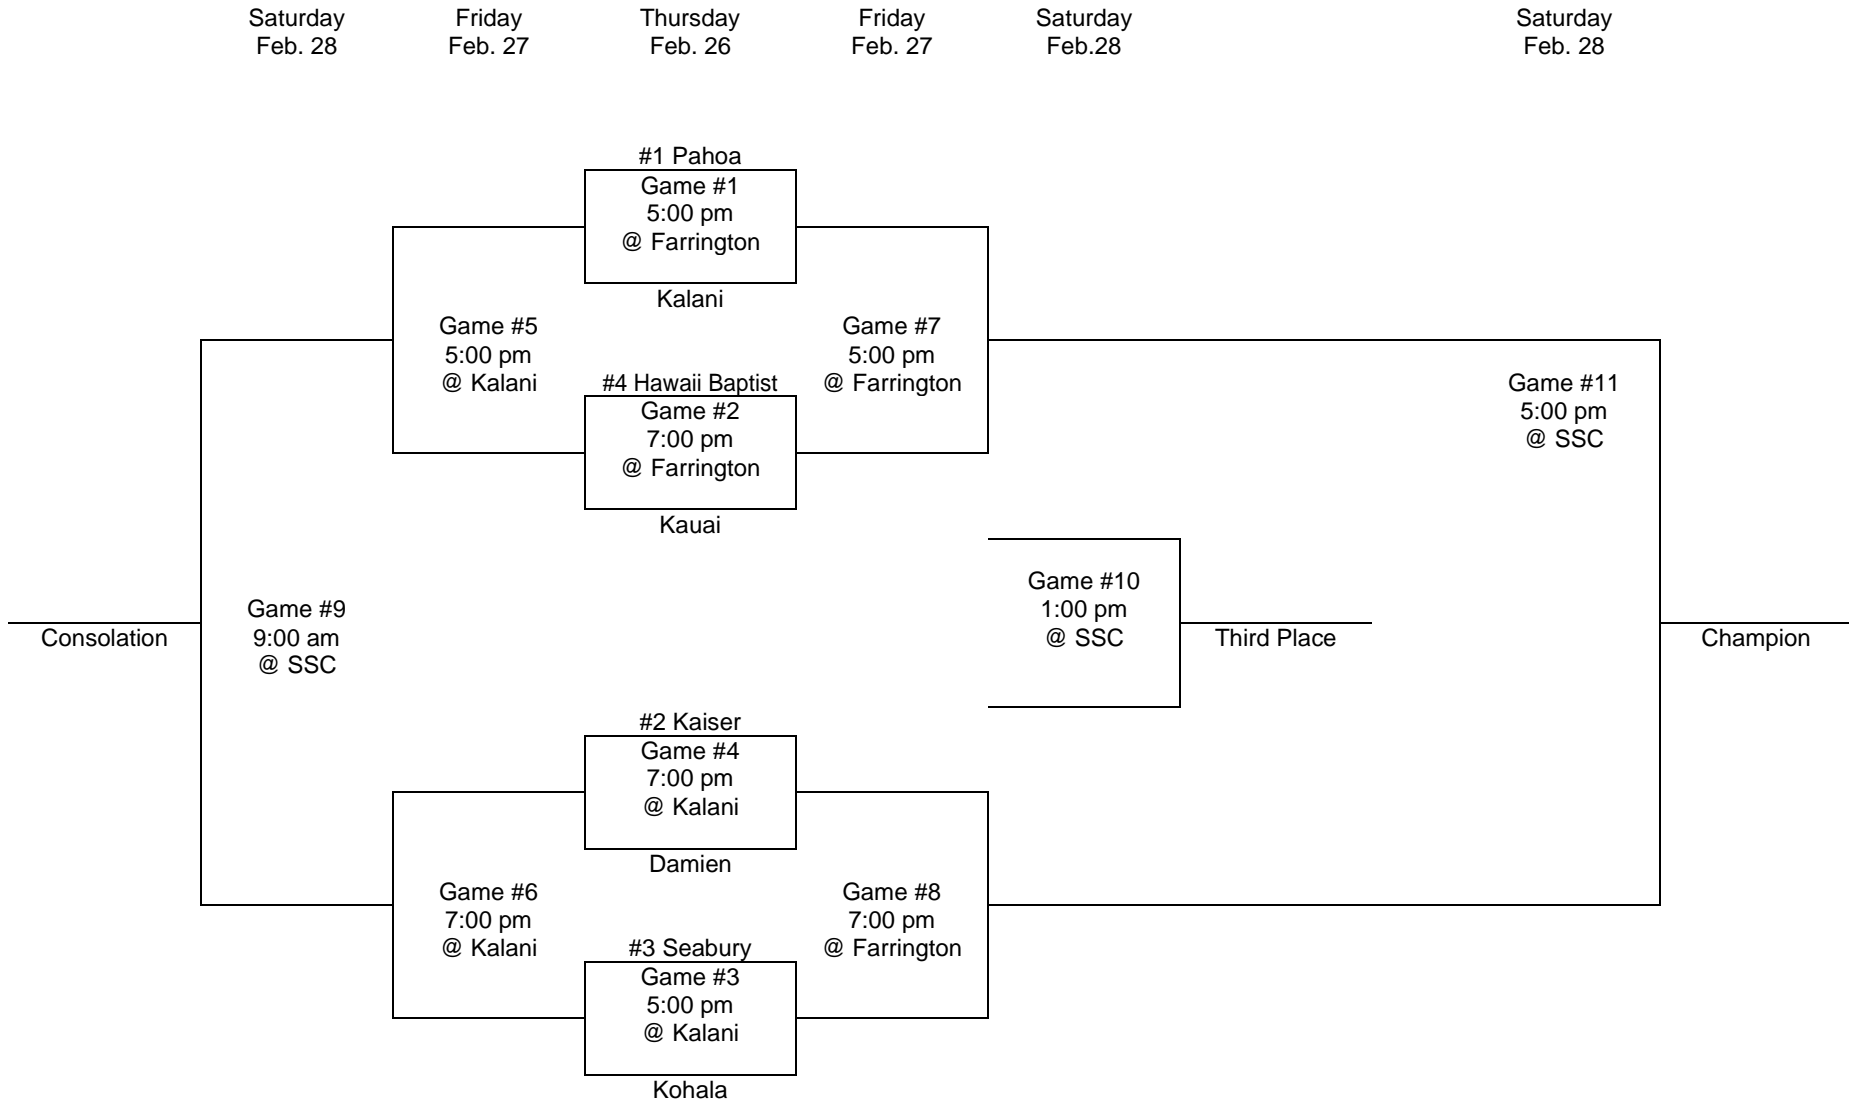

NEW CITY NISSAN BOYS BASKETBALL STATE CHAMPIONSHIPS
THURSDAY - SATURDAY, FEBRUARY 26-28, 2015
DIVISION II BRACKET
Presented by the Hawaii High School Athletic Association