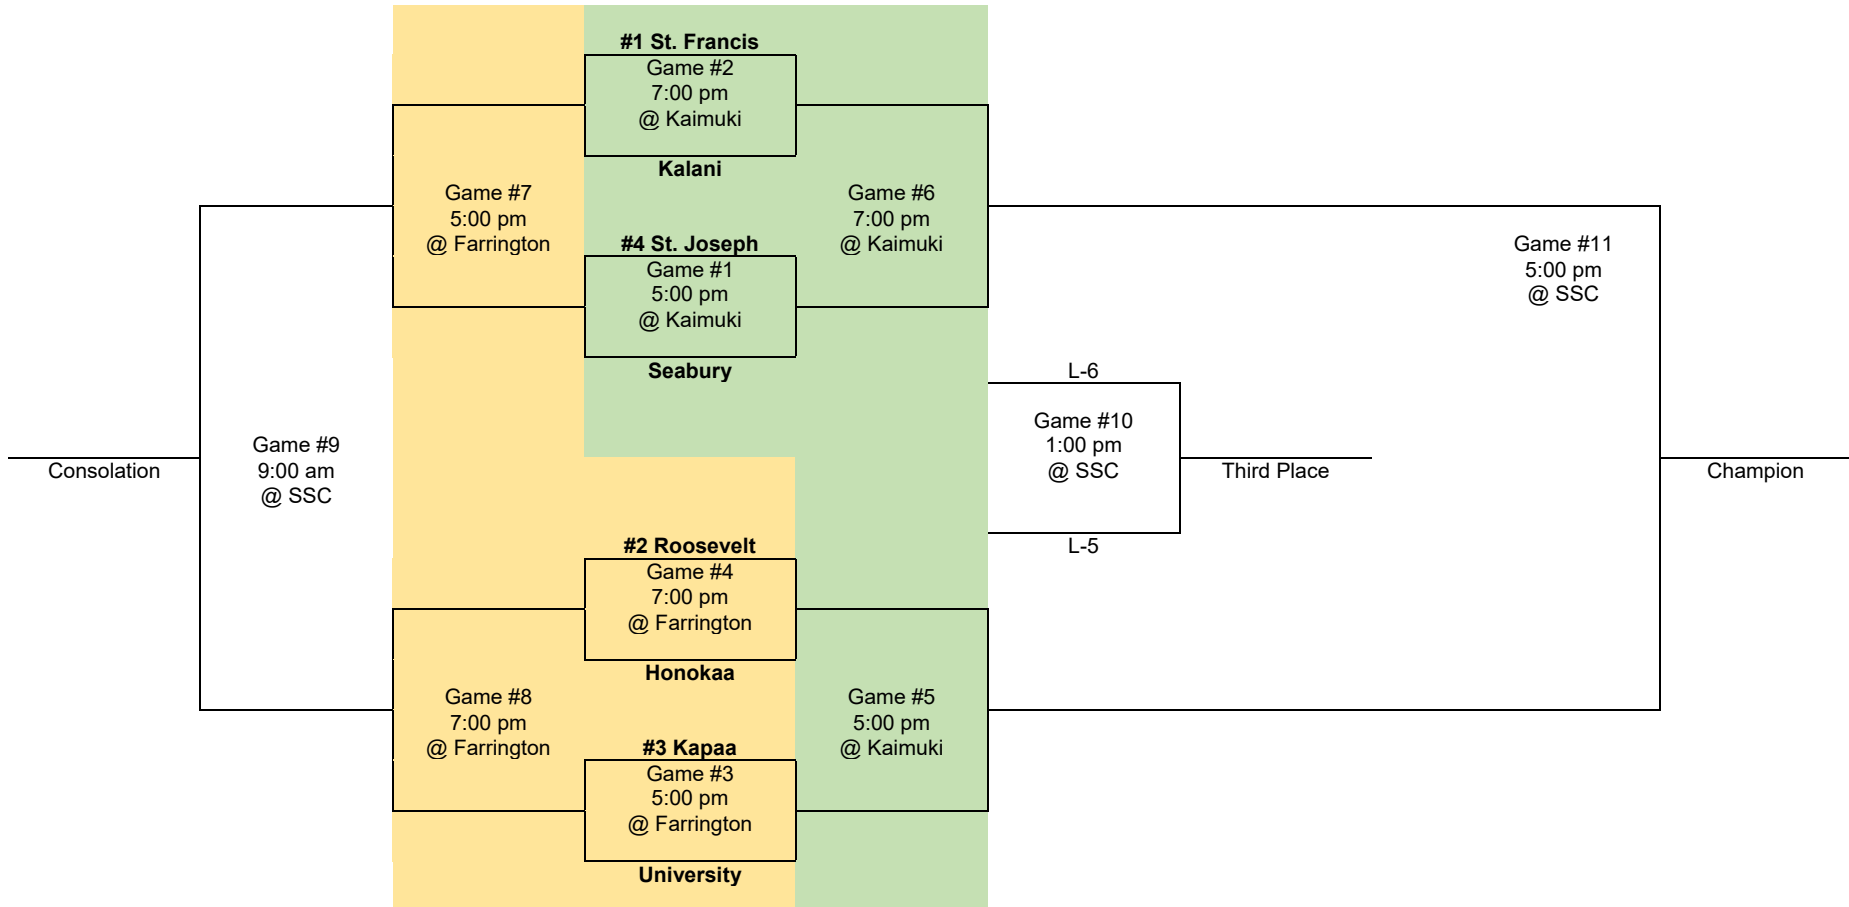

OC16 / HHSAA
BOYS BASKETBALL STATE CHAMPIONSHIPS
DIVISION II BRACKET
THURSDAY-SATURDAY, FEBRUARY 18-20, 2016

Saturday
Feb. 20

Friday
Feb. 19

Thursday
Feb. 18

Friday
Feb. 19

Saturday
Feb. 20

Saturday
Feb. 20