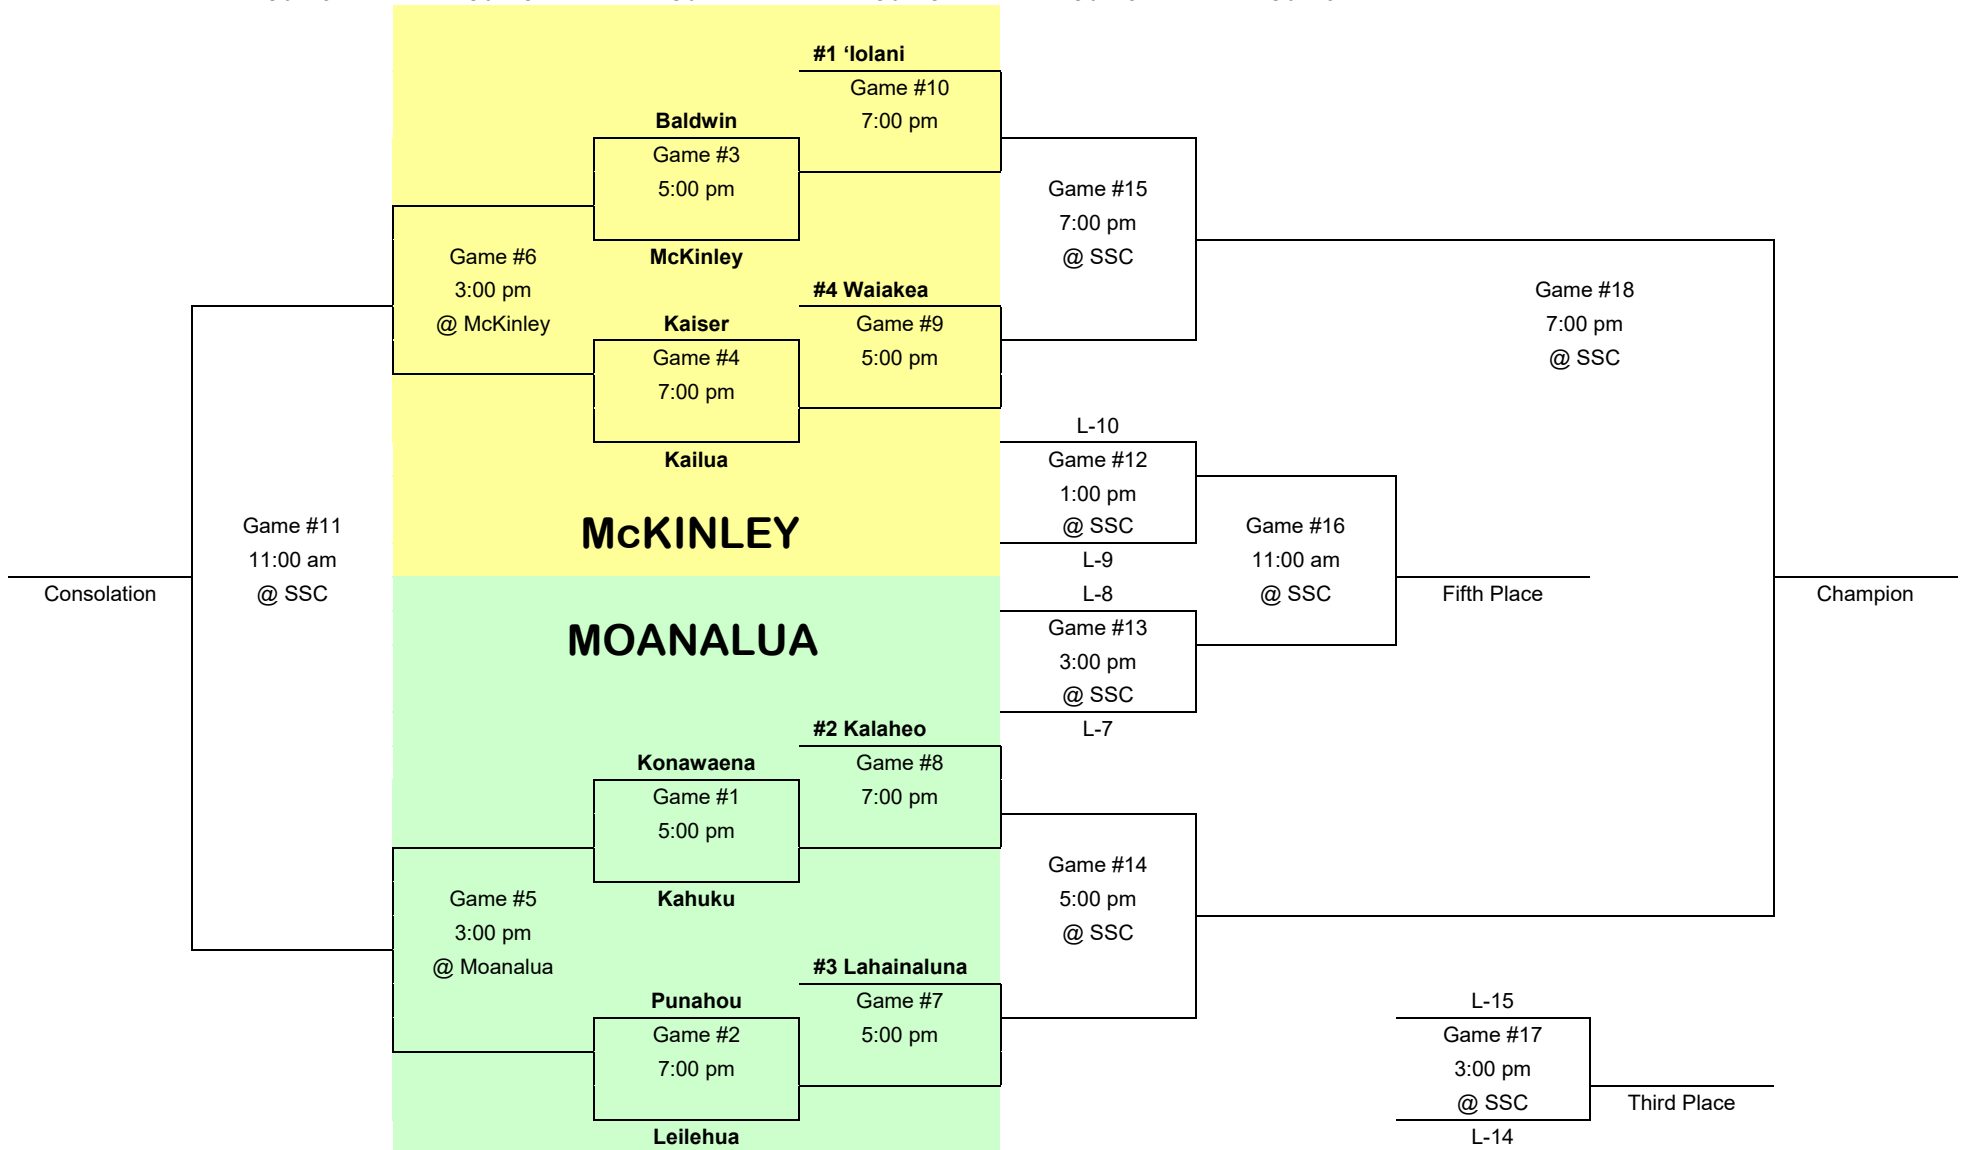

OC16 / HHSAA
BOYS BASKETBALL STATE CHAMPIONSHIPS
DIVISION I BRACKET
WEDNESDAY-SATURDAY, FEBRUARY 17-20, 2016

Friday
Feb. 19

Thursday
Feb. 18

Wednesday
Feb. 17

Thursday
Feb. 18

Friday
Feb. 19

Saturday
Feb. 20