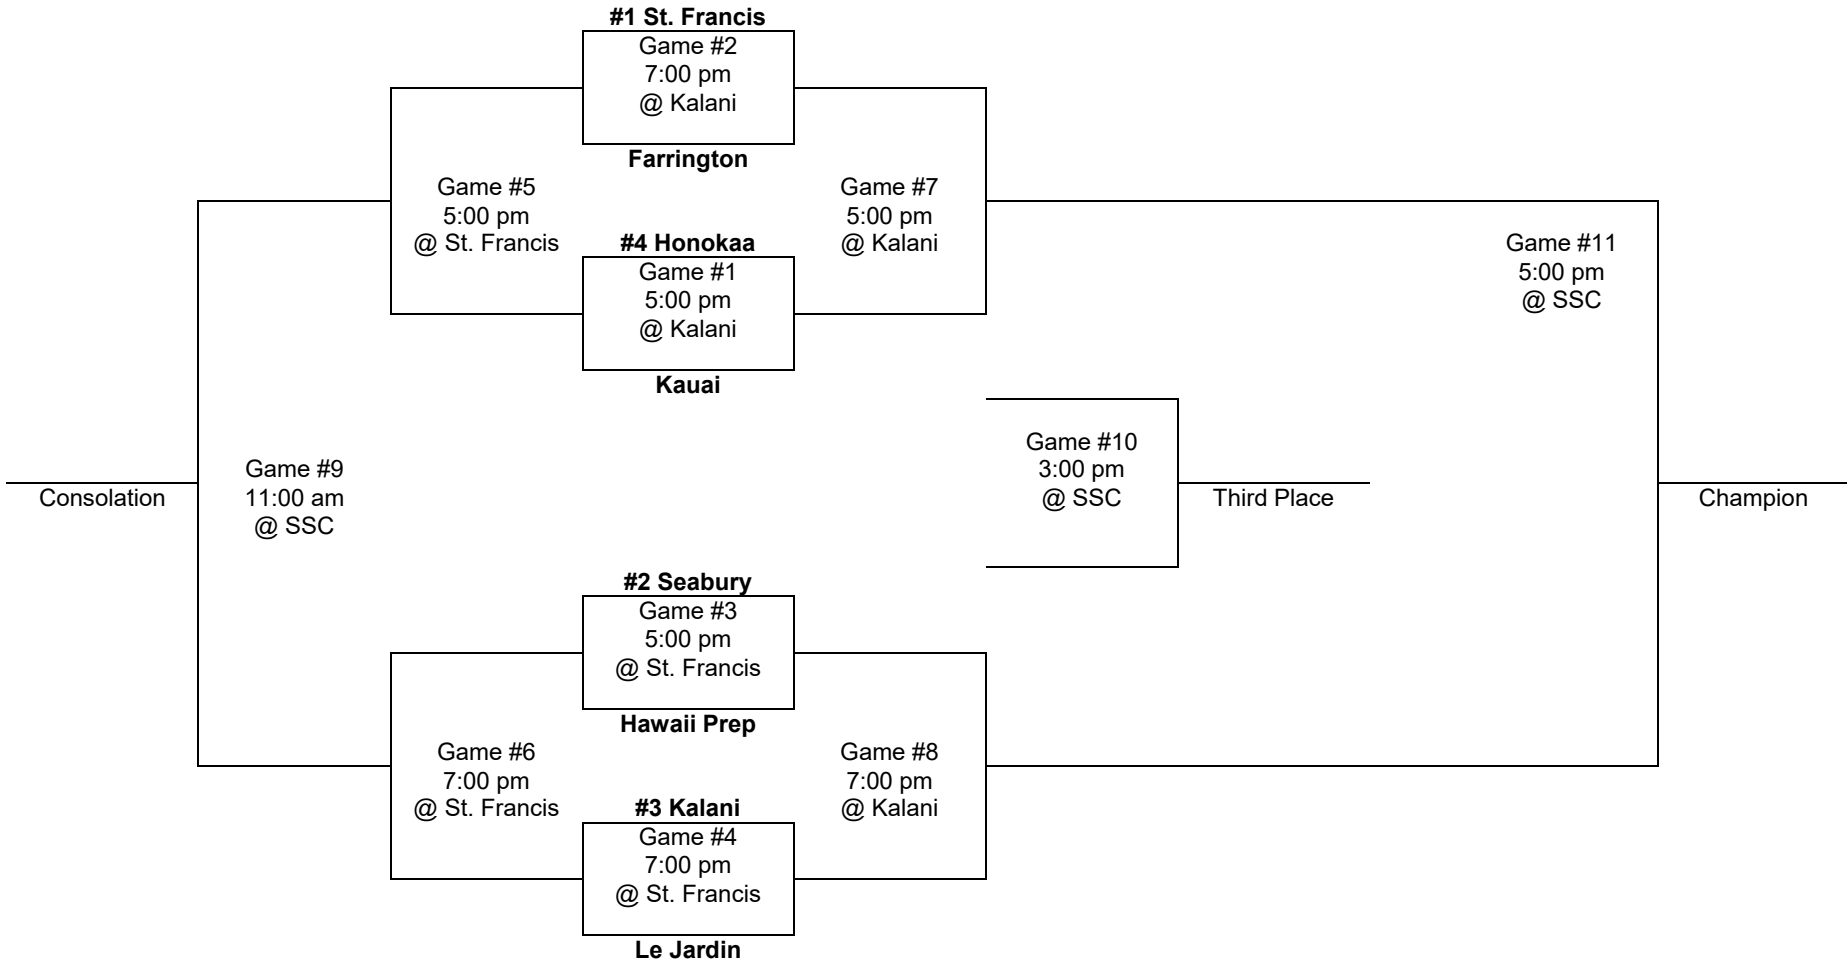

Game #8
7:00 pm
@ Kalani

#3 Kalani

Game #4
7:00 pm
@ St. Francis

Le Jardin

Game #5
5:00 pm
@ St. Francis

Game #6
7:00 pm
@ St. Francis

Game #9
11:00 am
@ SSC

Consolation