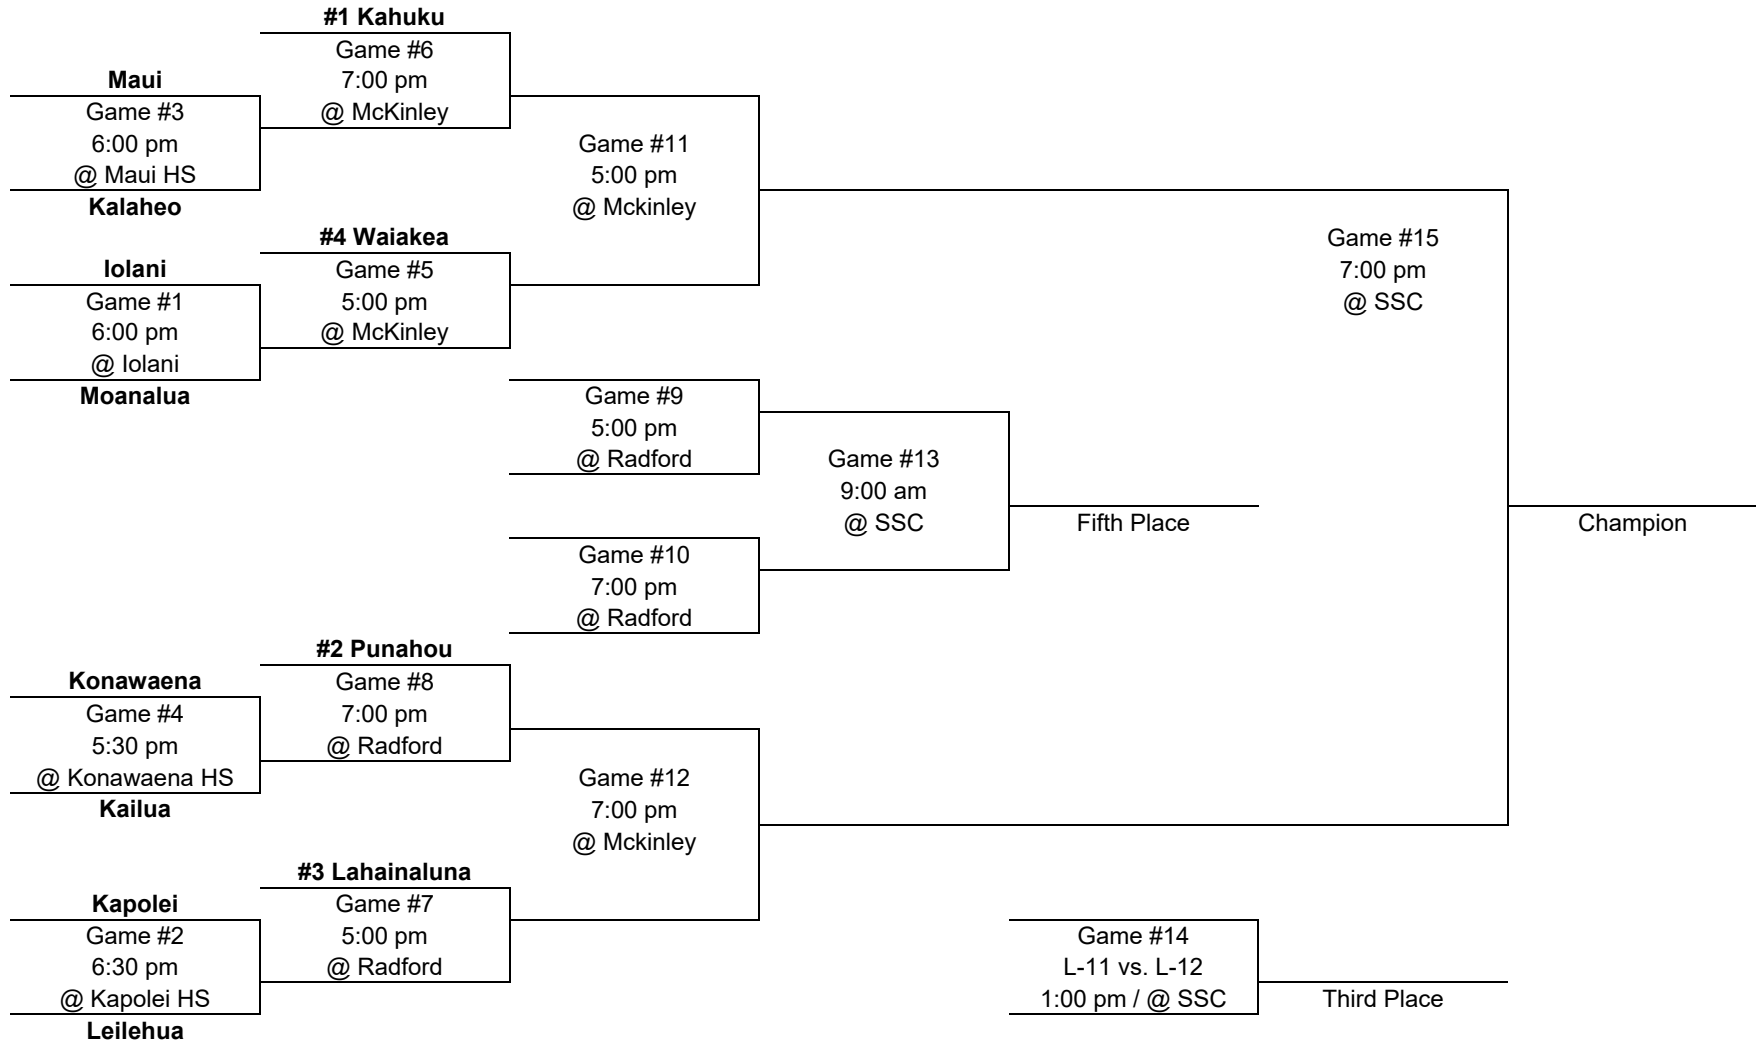

SNAPPLE
BOYS BASKETBALL STATE CHAMPIONSHIPS
DIVISION I BRACKET
FEBRUARY 13-17, 2017

Monday
Feb. 13

Wednesday
Feb. 15

Thursday
Feb. 16

Friday
Feb. 17