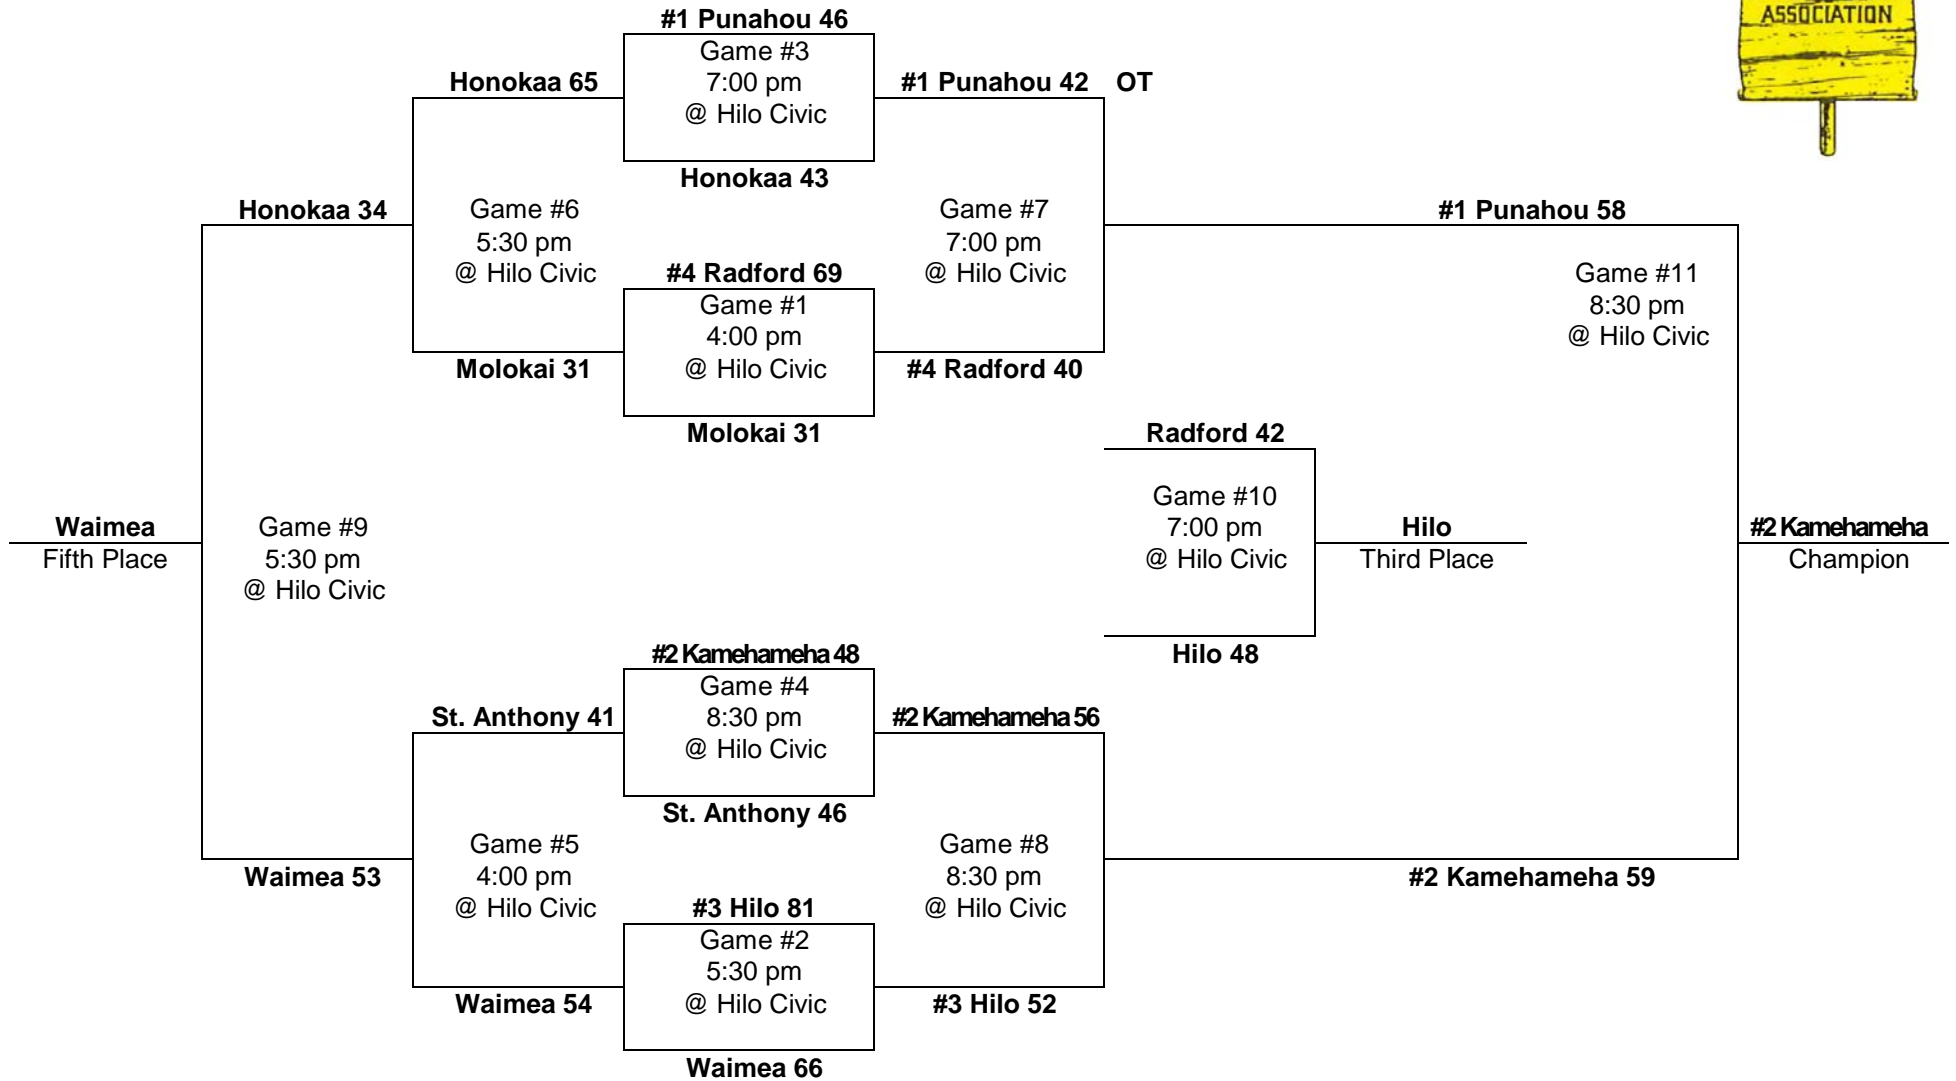

1962 – Boys Basketball - Division "A": 8-team tournament (Hilo Civic Auditorium)

**Saturday
March 10**

**Friday
March 9**

**Thursday
March 8**

**Friday
March 9**

**Saturday
March 10**

PARTICIPATING TEAMS						Leading scorer:
ROIA (1) 1. Radford	ILH (2) 1. Punahou 2. Kamehameha	BIIF (2) 1. Hilo 2. Honokaa	MIL (1) 1. St. Anthony	MLIL (1) 1. Molokai	KIF (1) 1. Waimea	Dennis Maedo, Hilo (22 FG, 9 FT, 53 pts, 17.7 ppg)