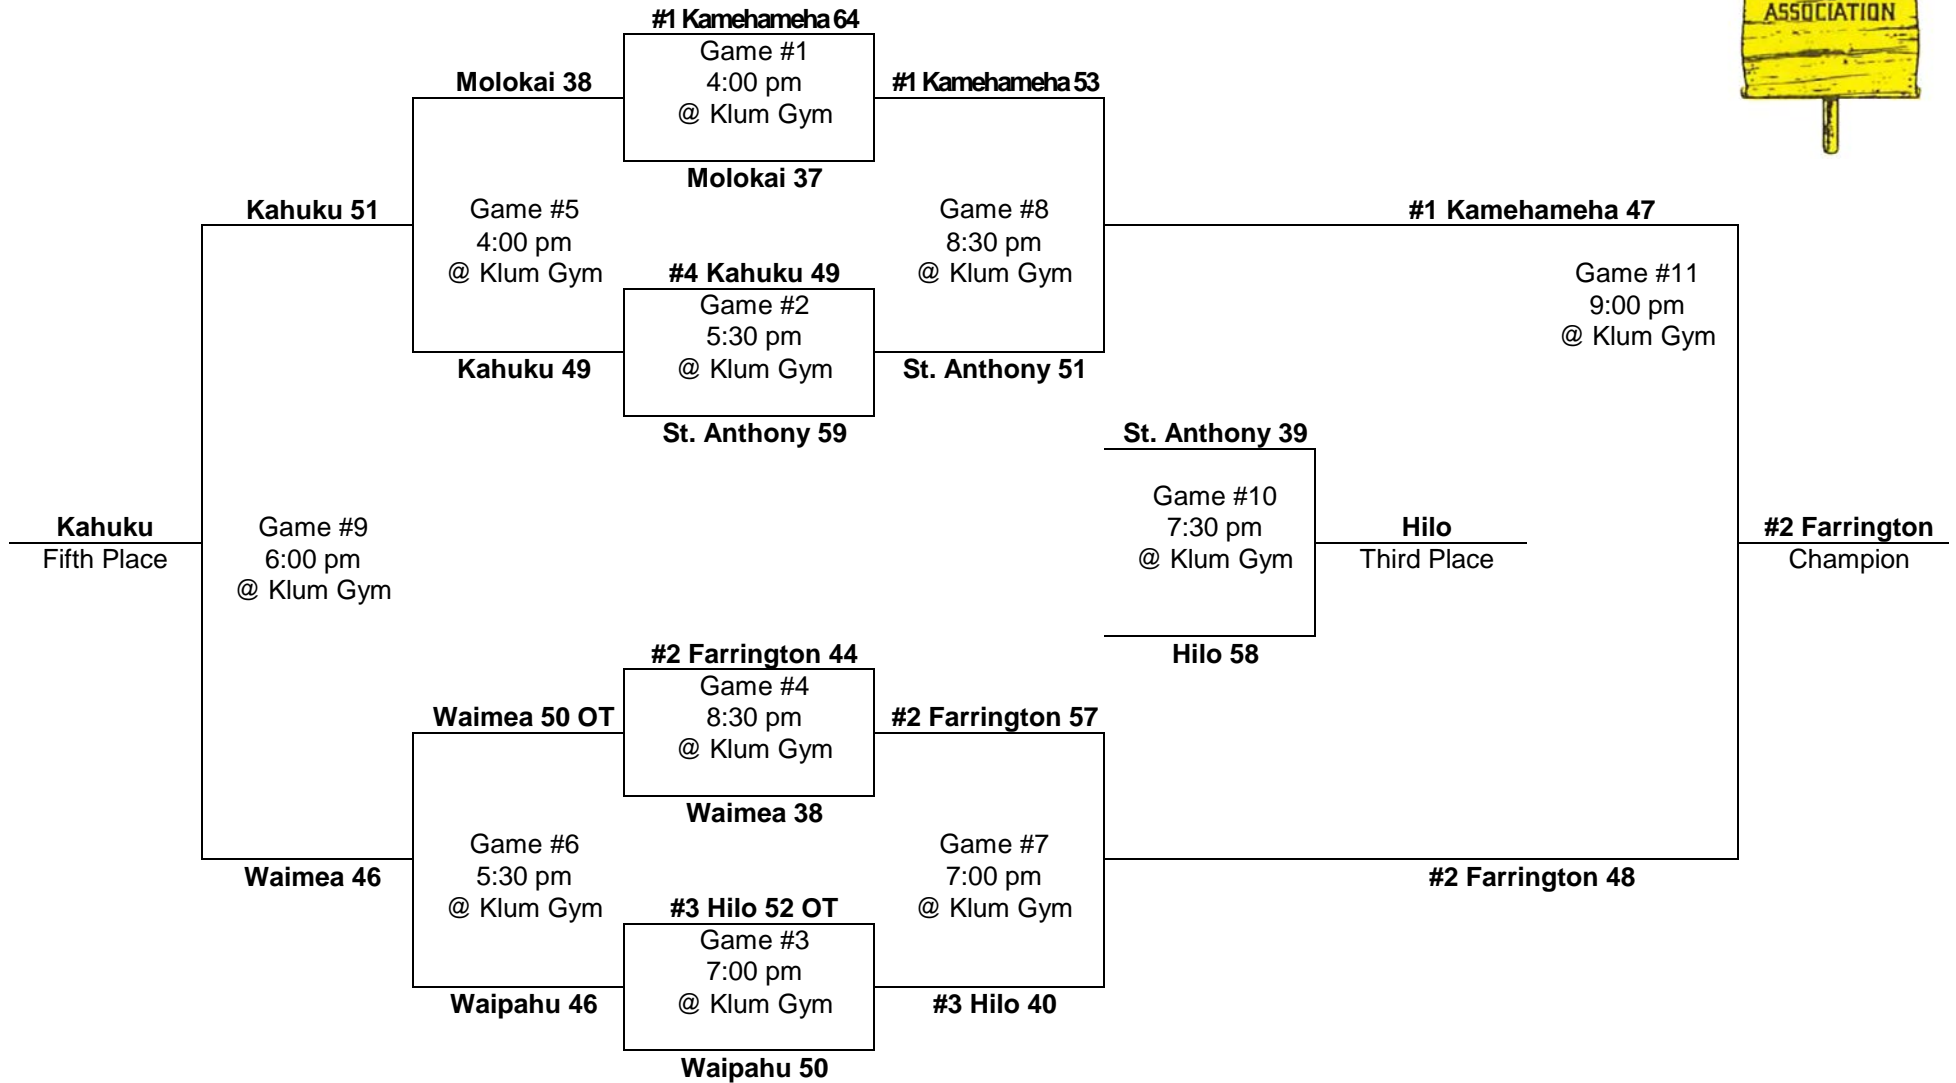

1959 – Boys Basketball - Division "A": 8-team tournament (Otto Klum Gym, University of Hawaii at Manoa)

Saturday
Feb. 28

Friday
Feb. 27

Thursday
Feb. 26

Friday
Feb. 27

Saturday
Feb. 28

PARTICIPATING TEAMS						Leading scorer:
ROIA (2) 1. Waipahu 2. Kahuku	HIL (2) 1. Kamehameha 2. Farrington	BIIF (1) 1. Hilo	MIL (1) 1. St. Anthony	MLIL (1) 1. Molokai	KIF (1) 1. Waimea	Wayne Foster, Kamehameha (26 FG, 21 FT, 73 pts, 24.3 ppg)