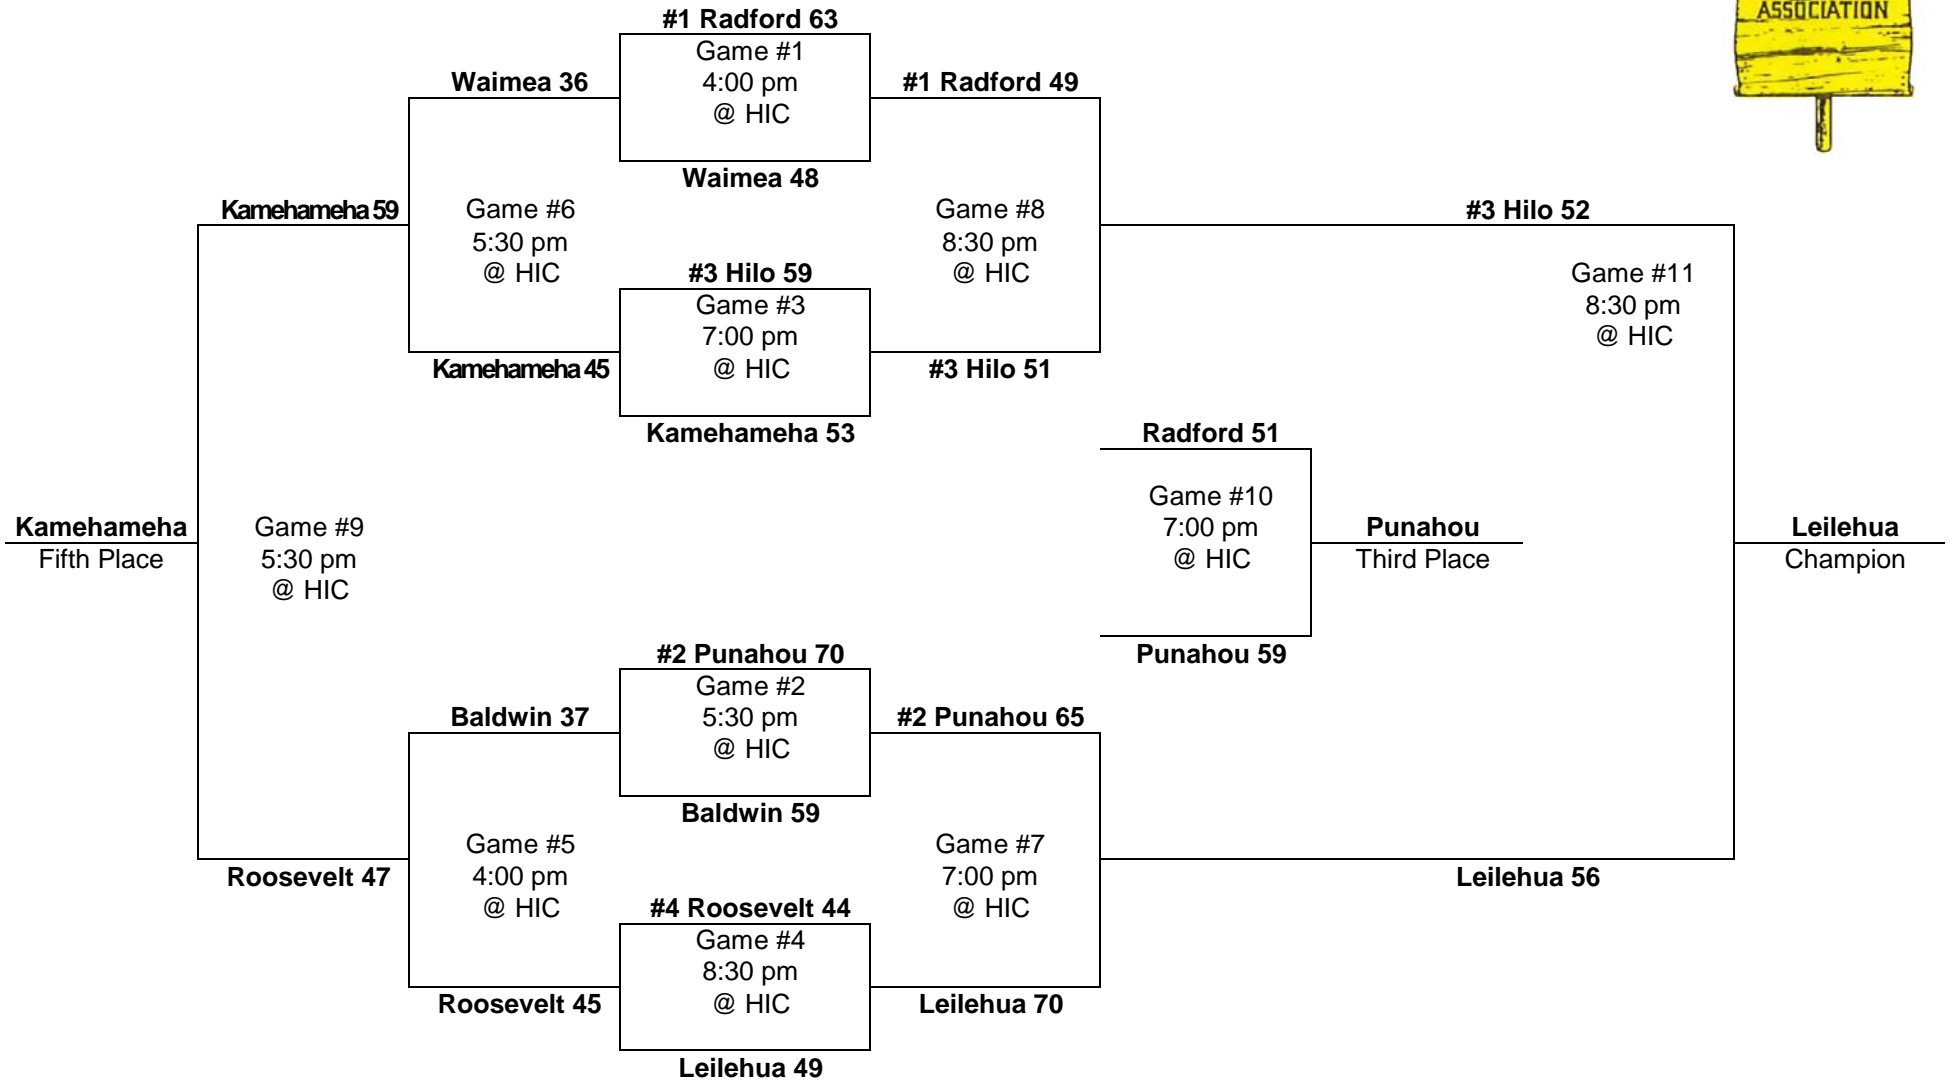

Saturday
March 10

Friday
March 9

Thursday
March 8

Friday
March 9

Saturday
March 10