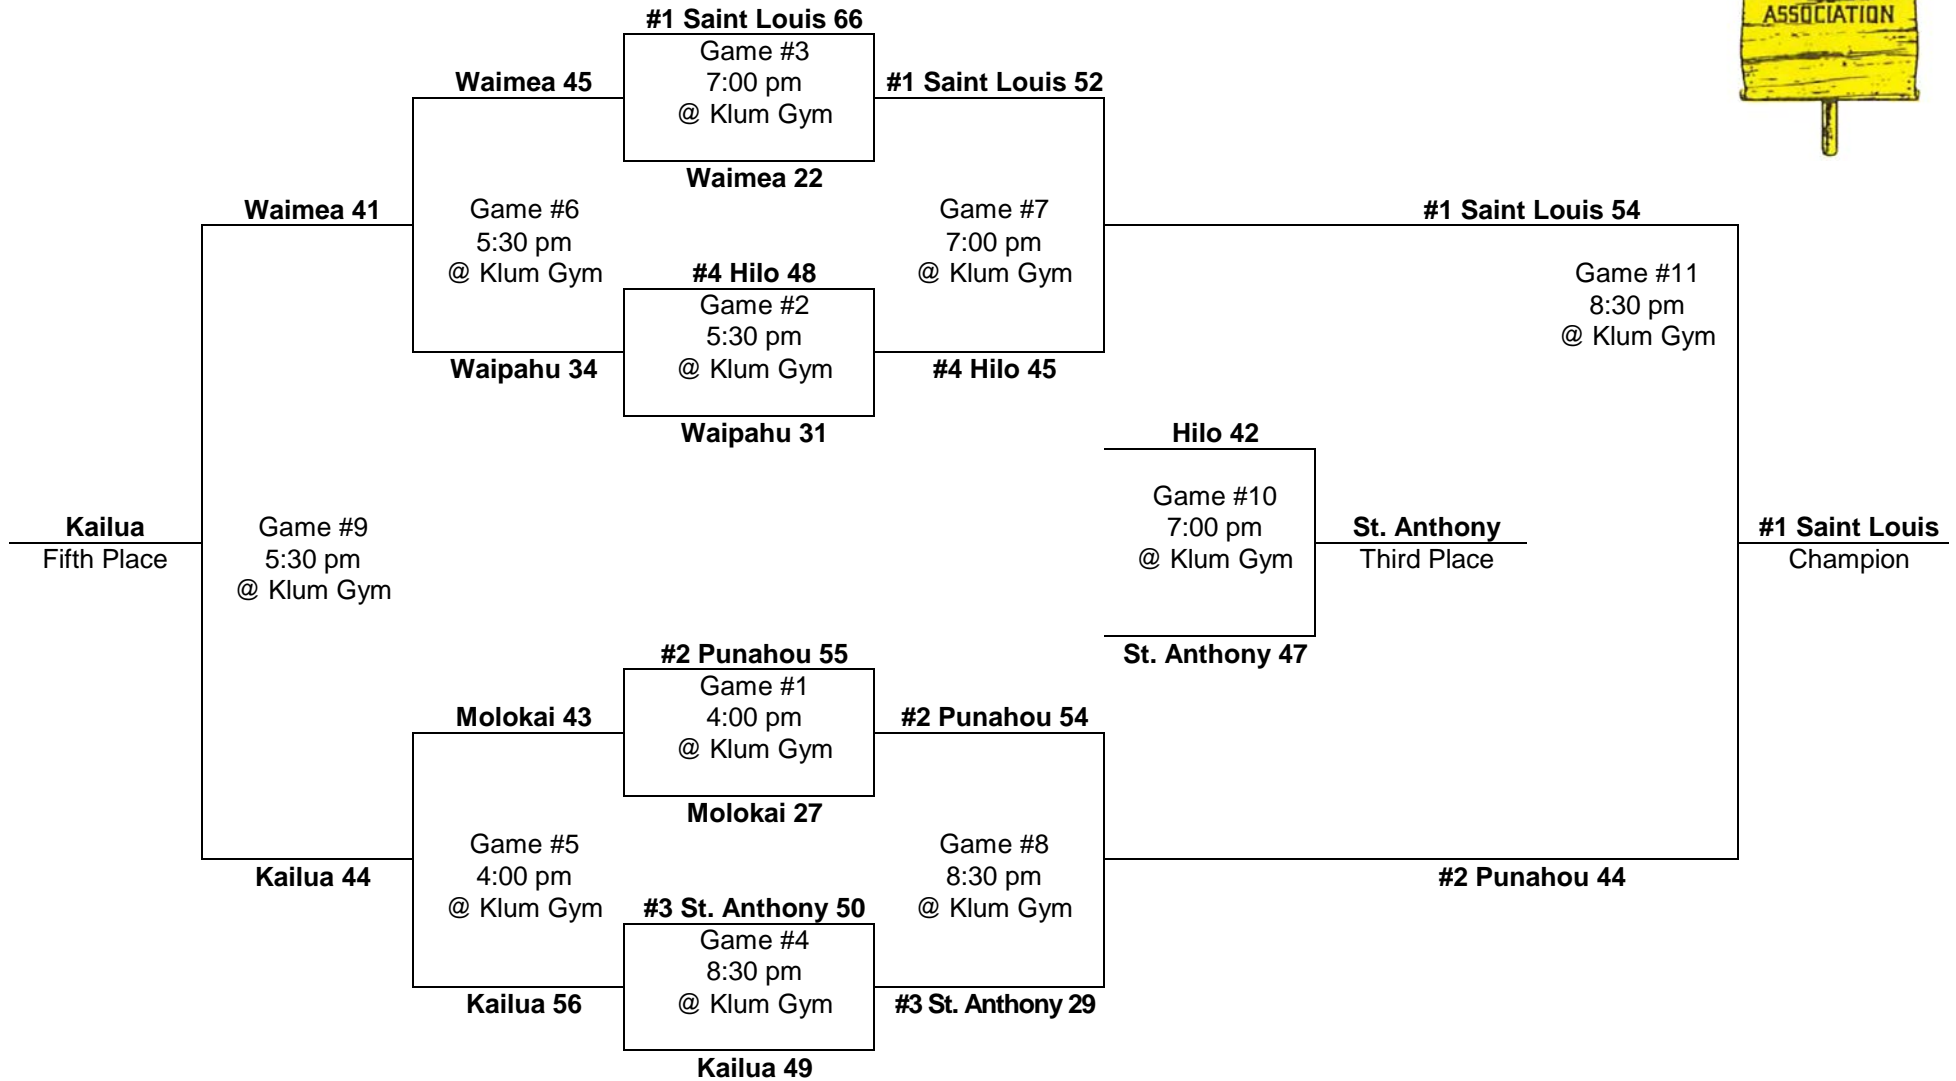

1961 – Boys Basketball - Division "A": 8-team tournament (Otto Klum Gym, University of Hawaii at Manoa)

Saturday
March 11

Friday
March 10

Thursday
March 9

Friday
March 10

Saturday
March 11

PARTICIPATING TEAMS