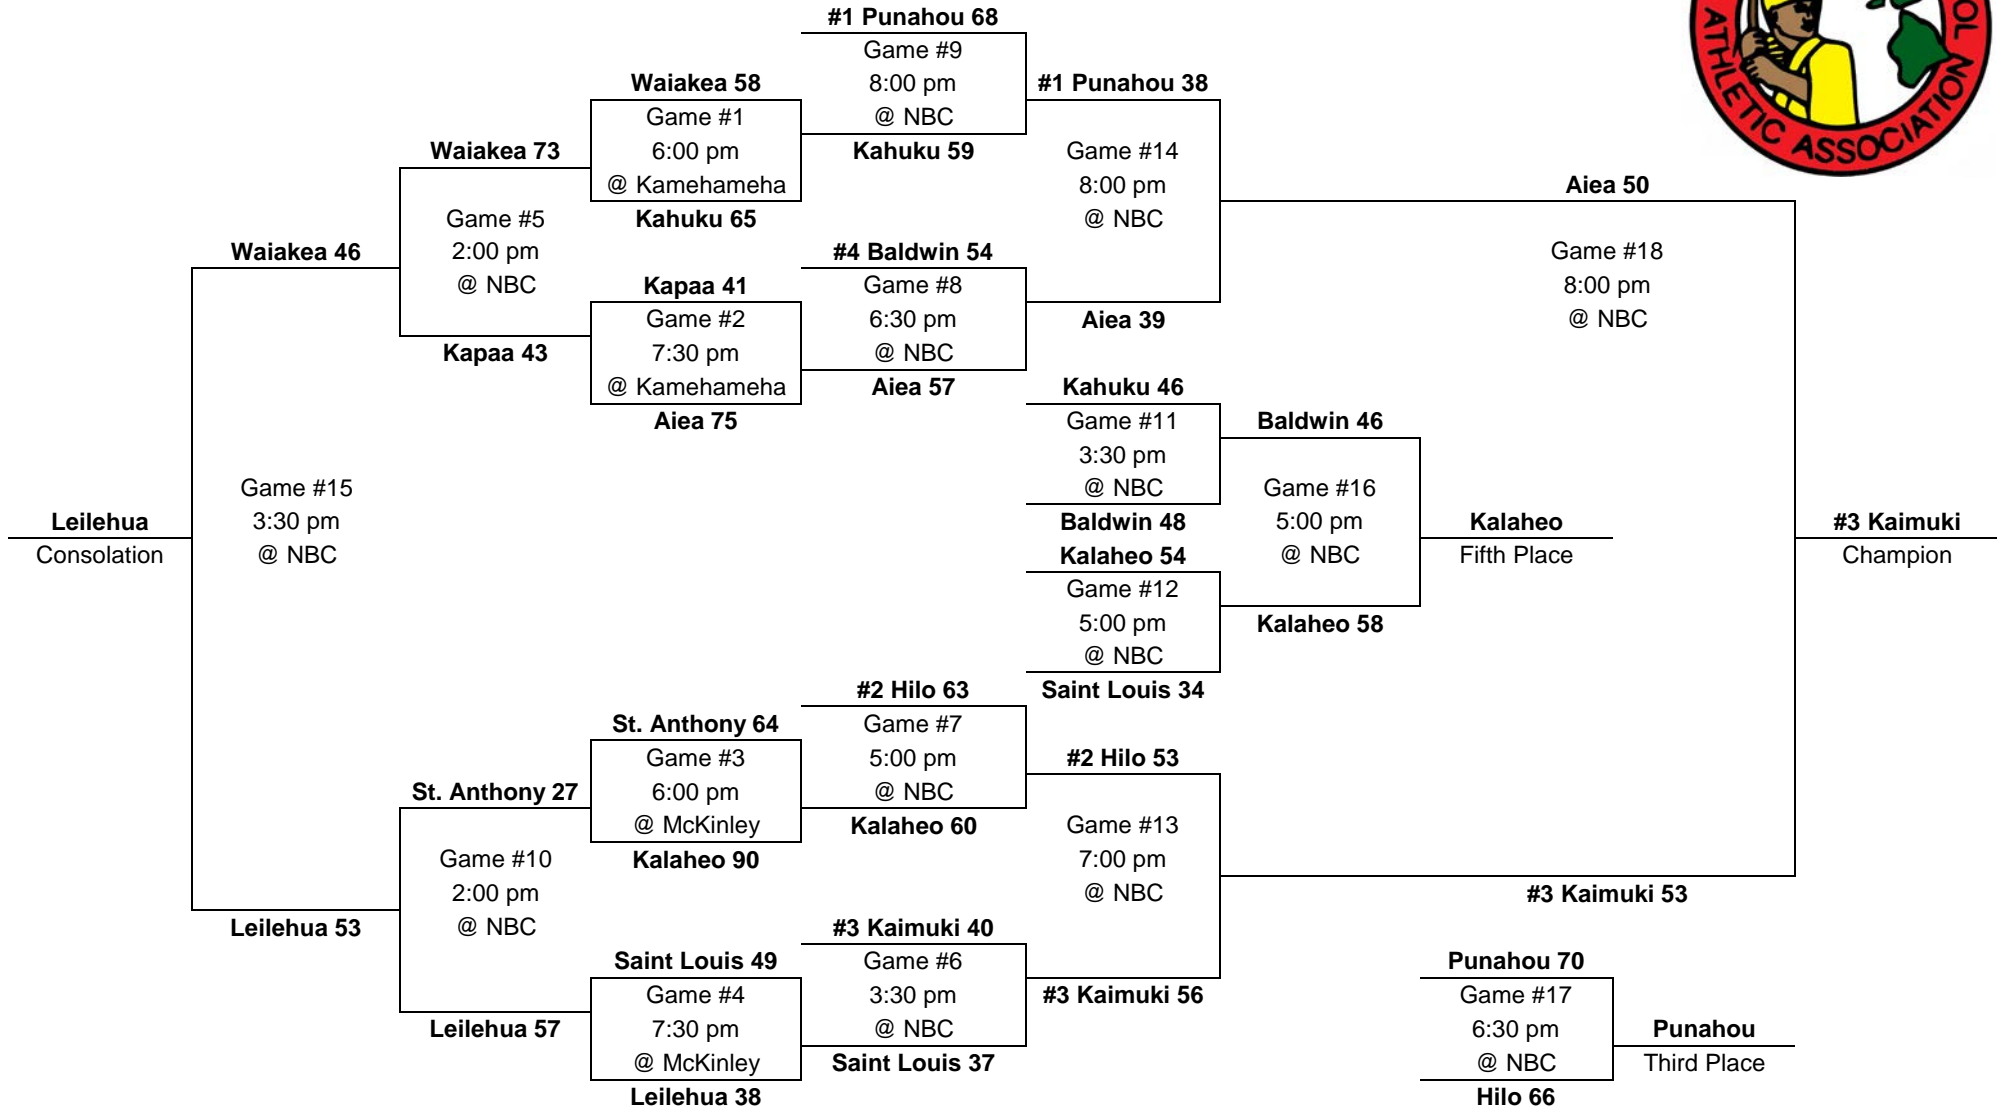

Saturday,
Mar. 6

Thurs., Mar. 4
Friday, Mar. 5

Wednesday,
Mar. 3

Thursday,
Mar. 4

Friday,
Mar. 5

Saturday,
Mar. 6