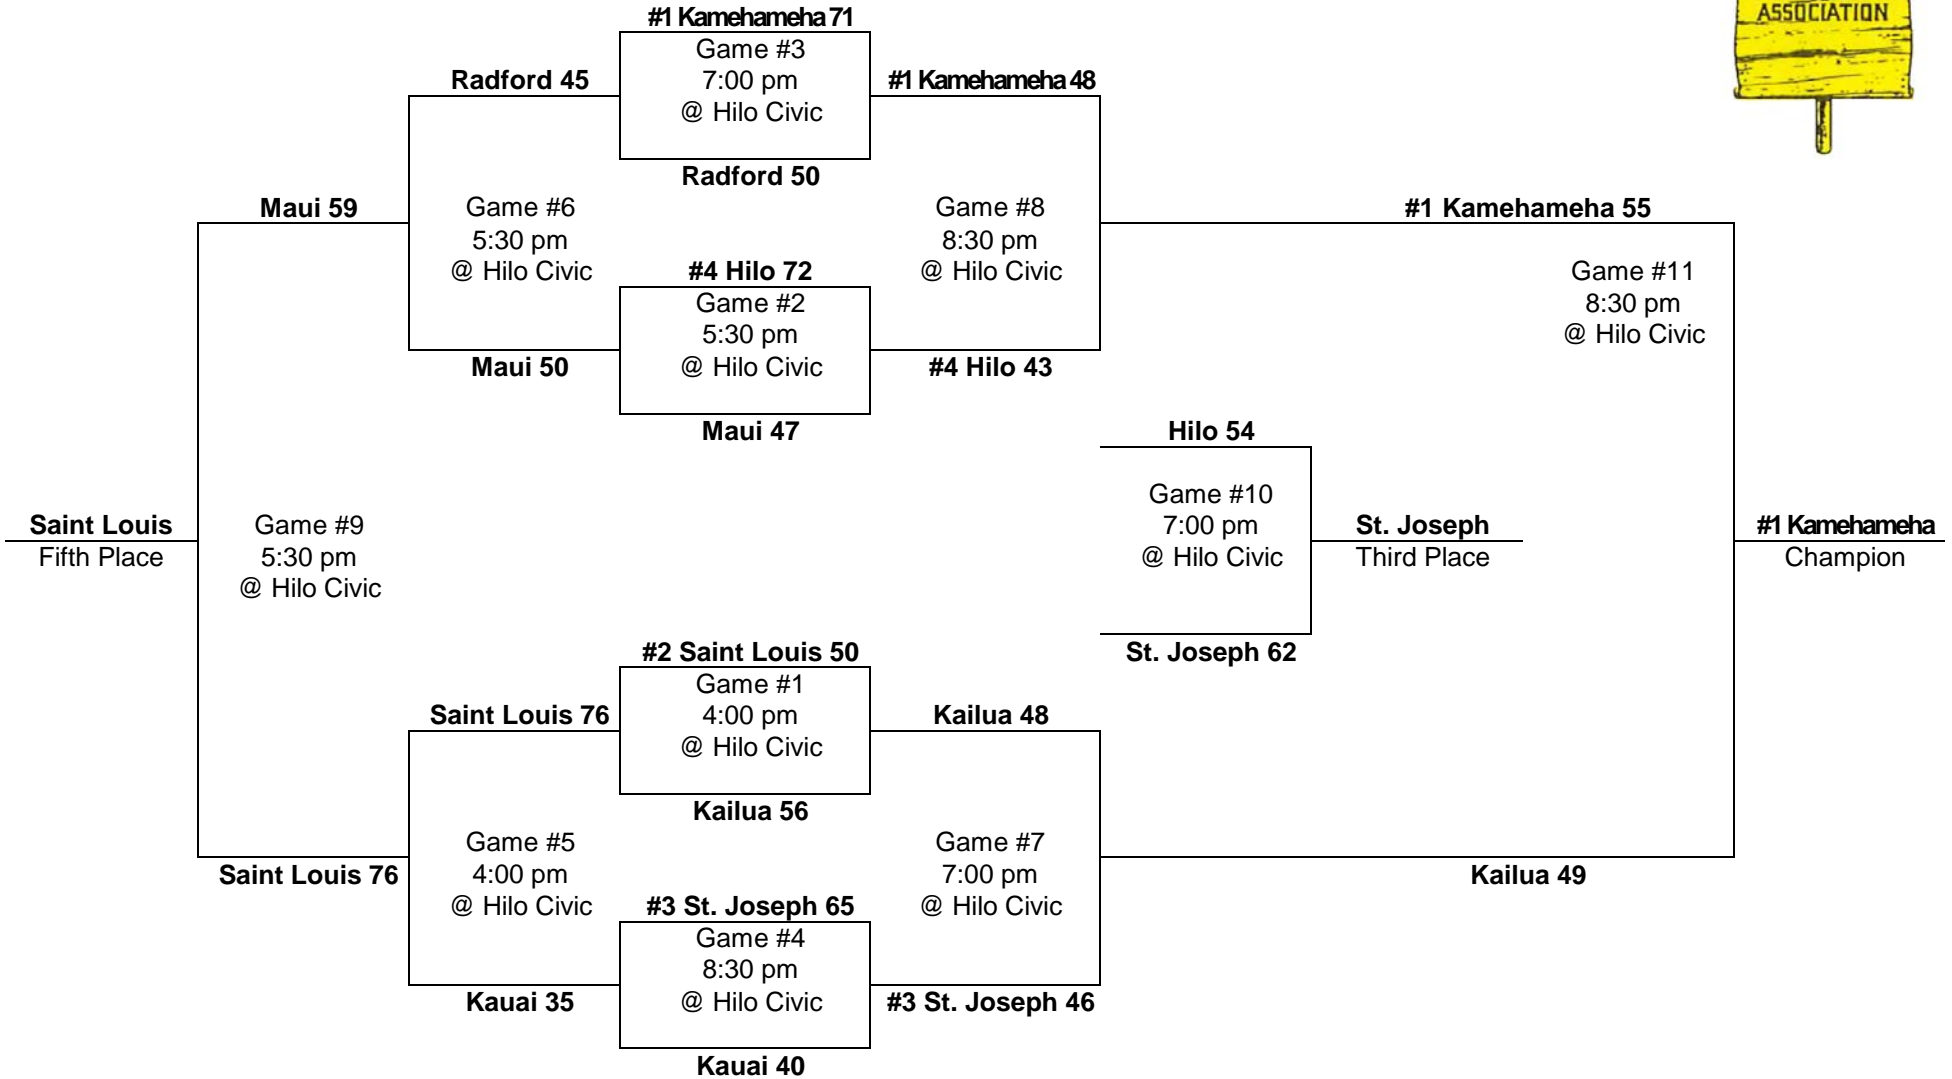

Saturday
March 6

Friday
March 5

Thursday
March 4

Friday
March 5

Saturday
March 6