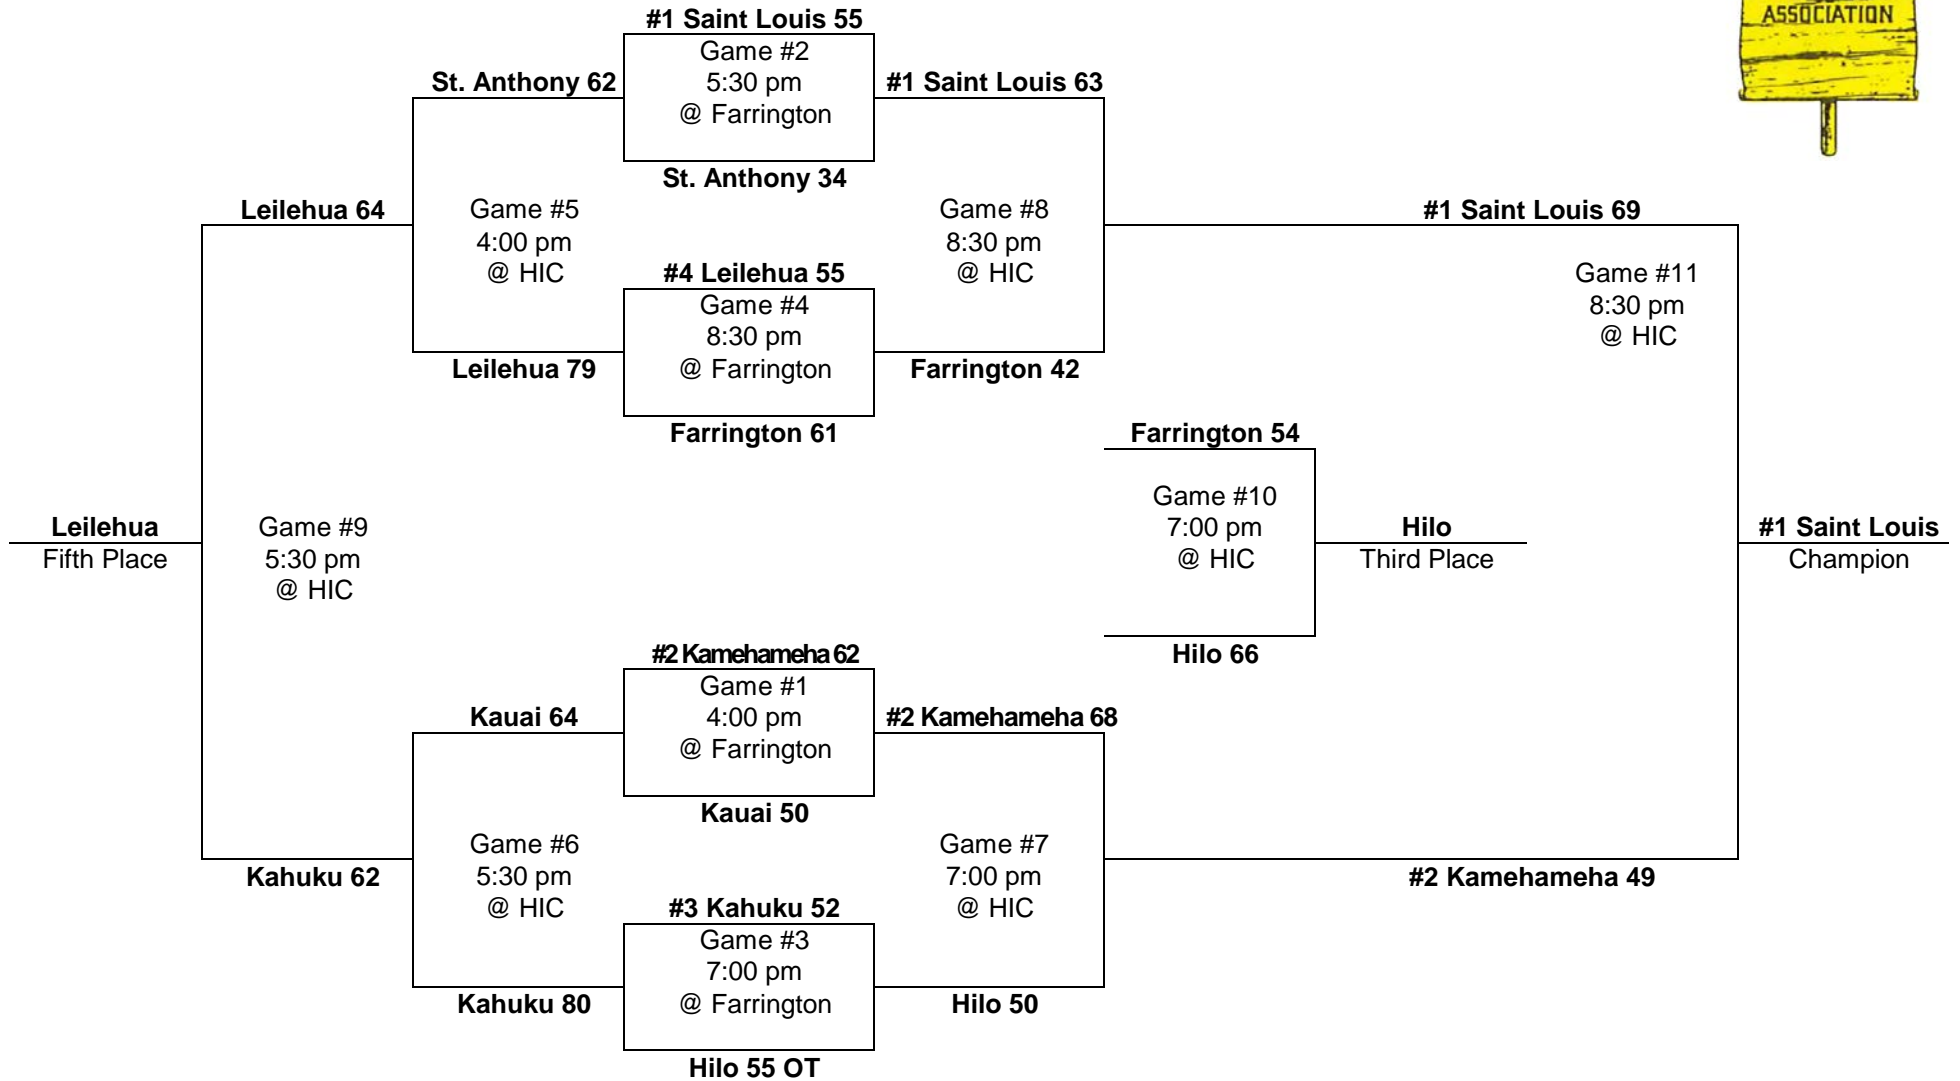

Saturday
March 5

Friday
March 4

Thursday
March 3

Friday
March 4

Saturday
March 5