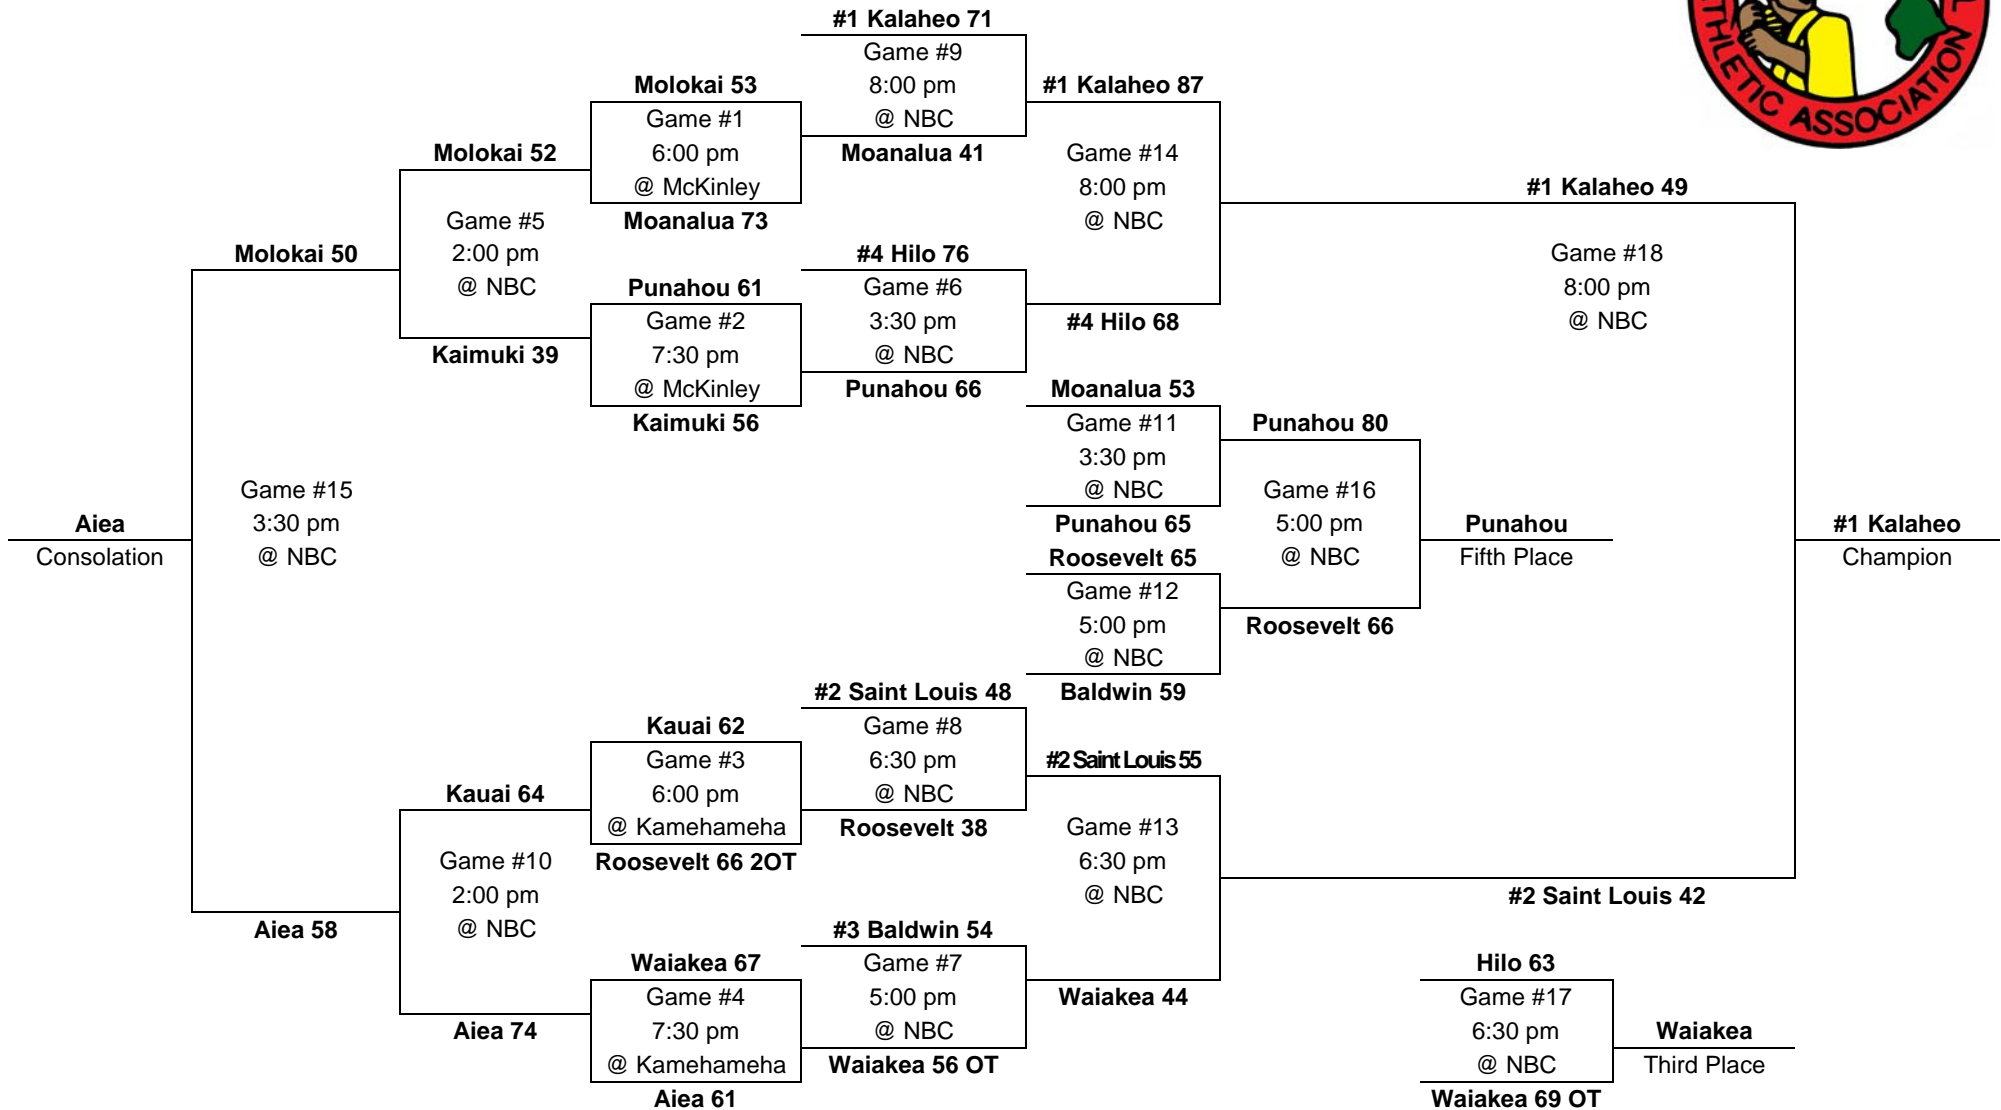

Saturday,
Mar. 4

Thurs. Mar. 2
Friday, Mar. 3

Wednesday,
Mar. 1

Thursday,
Mar. 2

Friday,
Mar. 3

Saturday,
Mar. 4