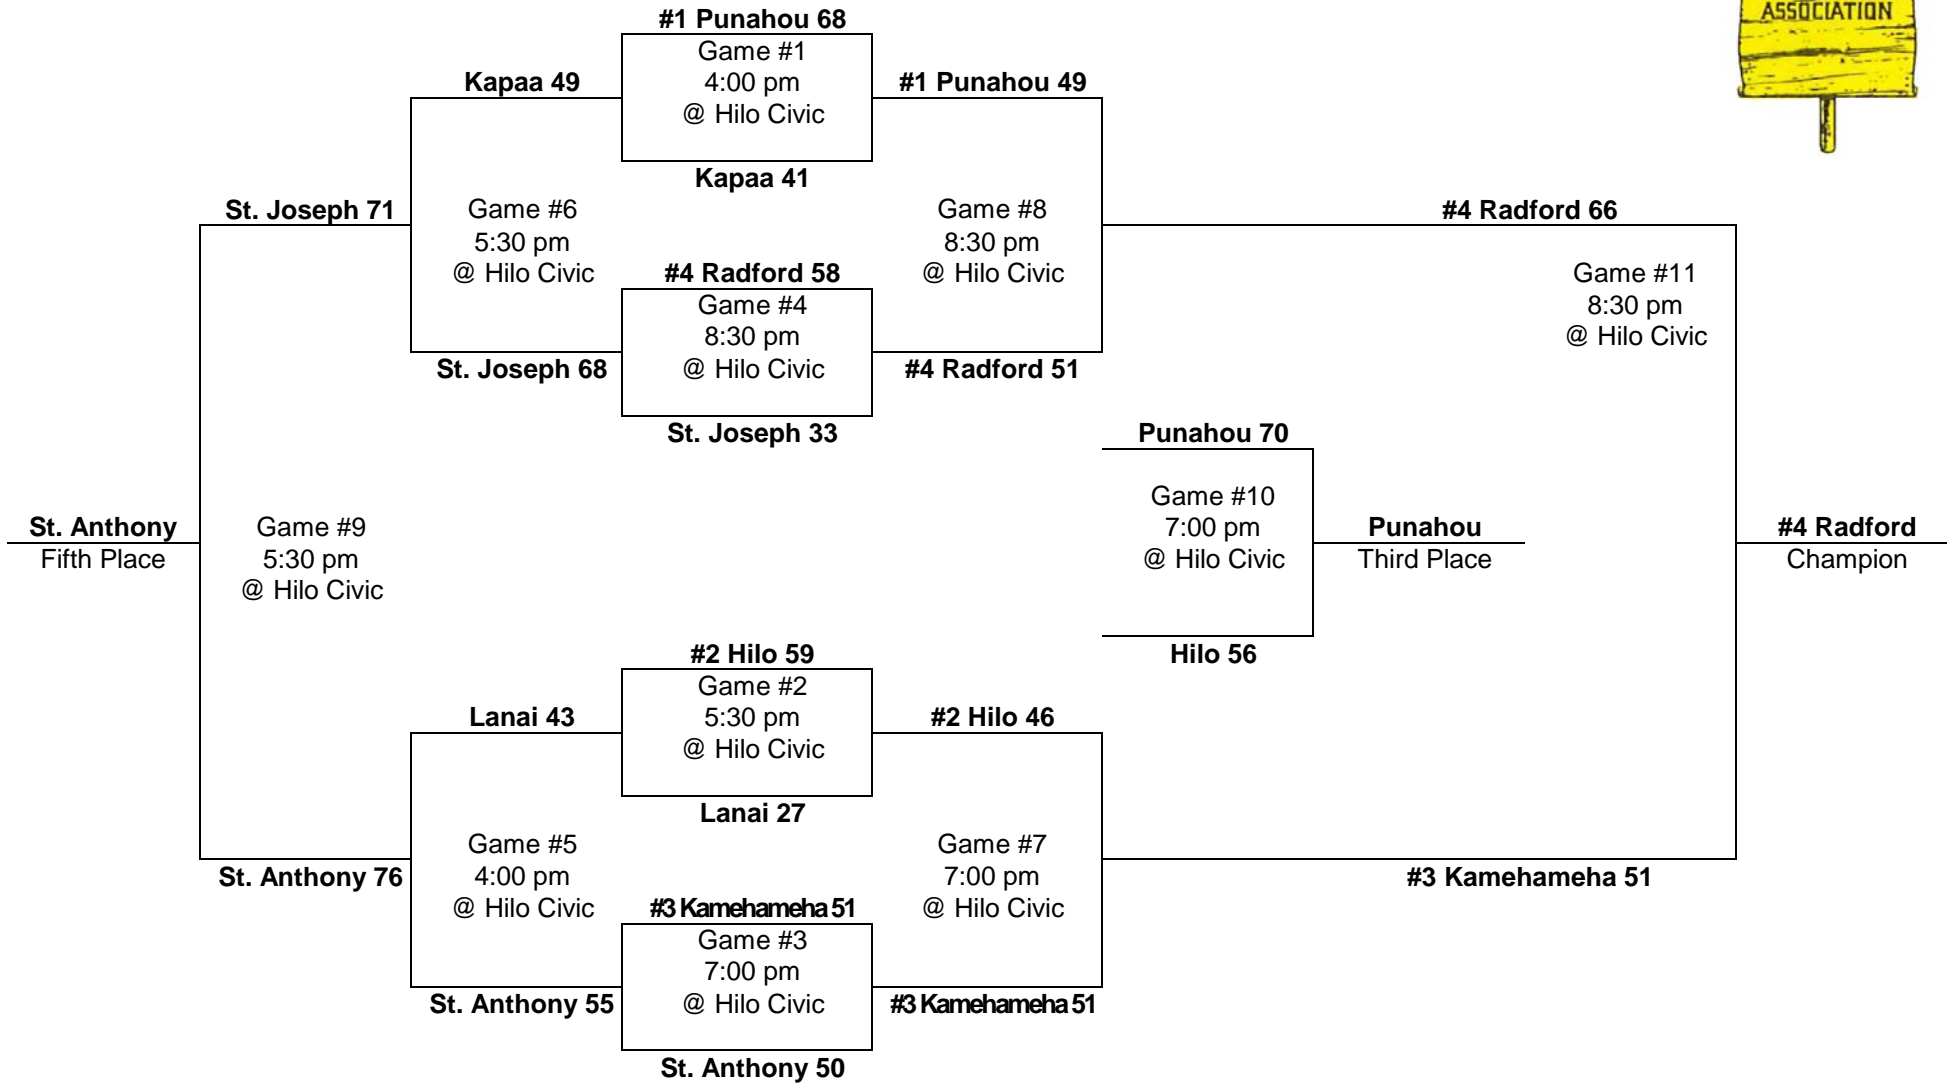

Saturday
March 8

Friday
March 7

Thursday
March 6

Friday
March 7

Saturday
March 8