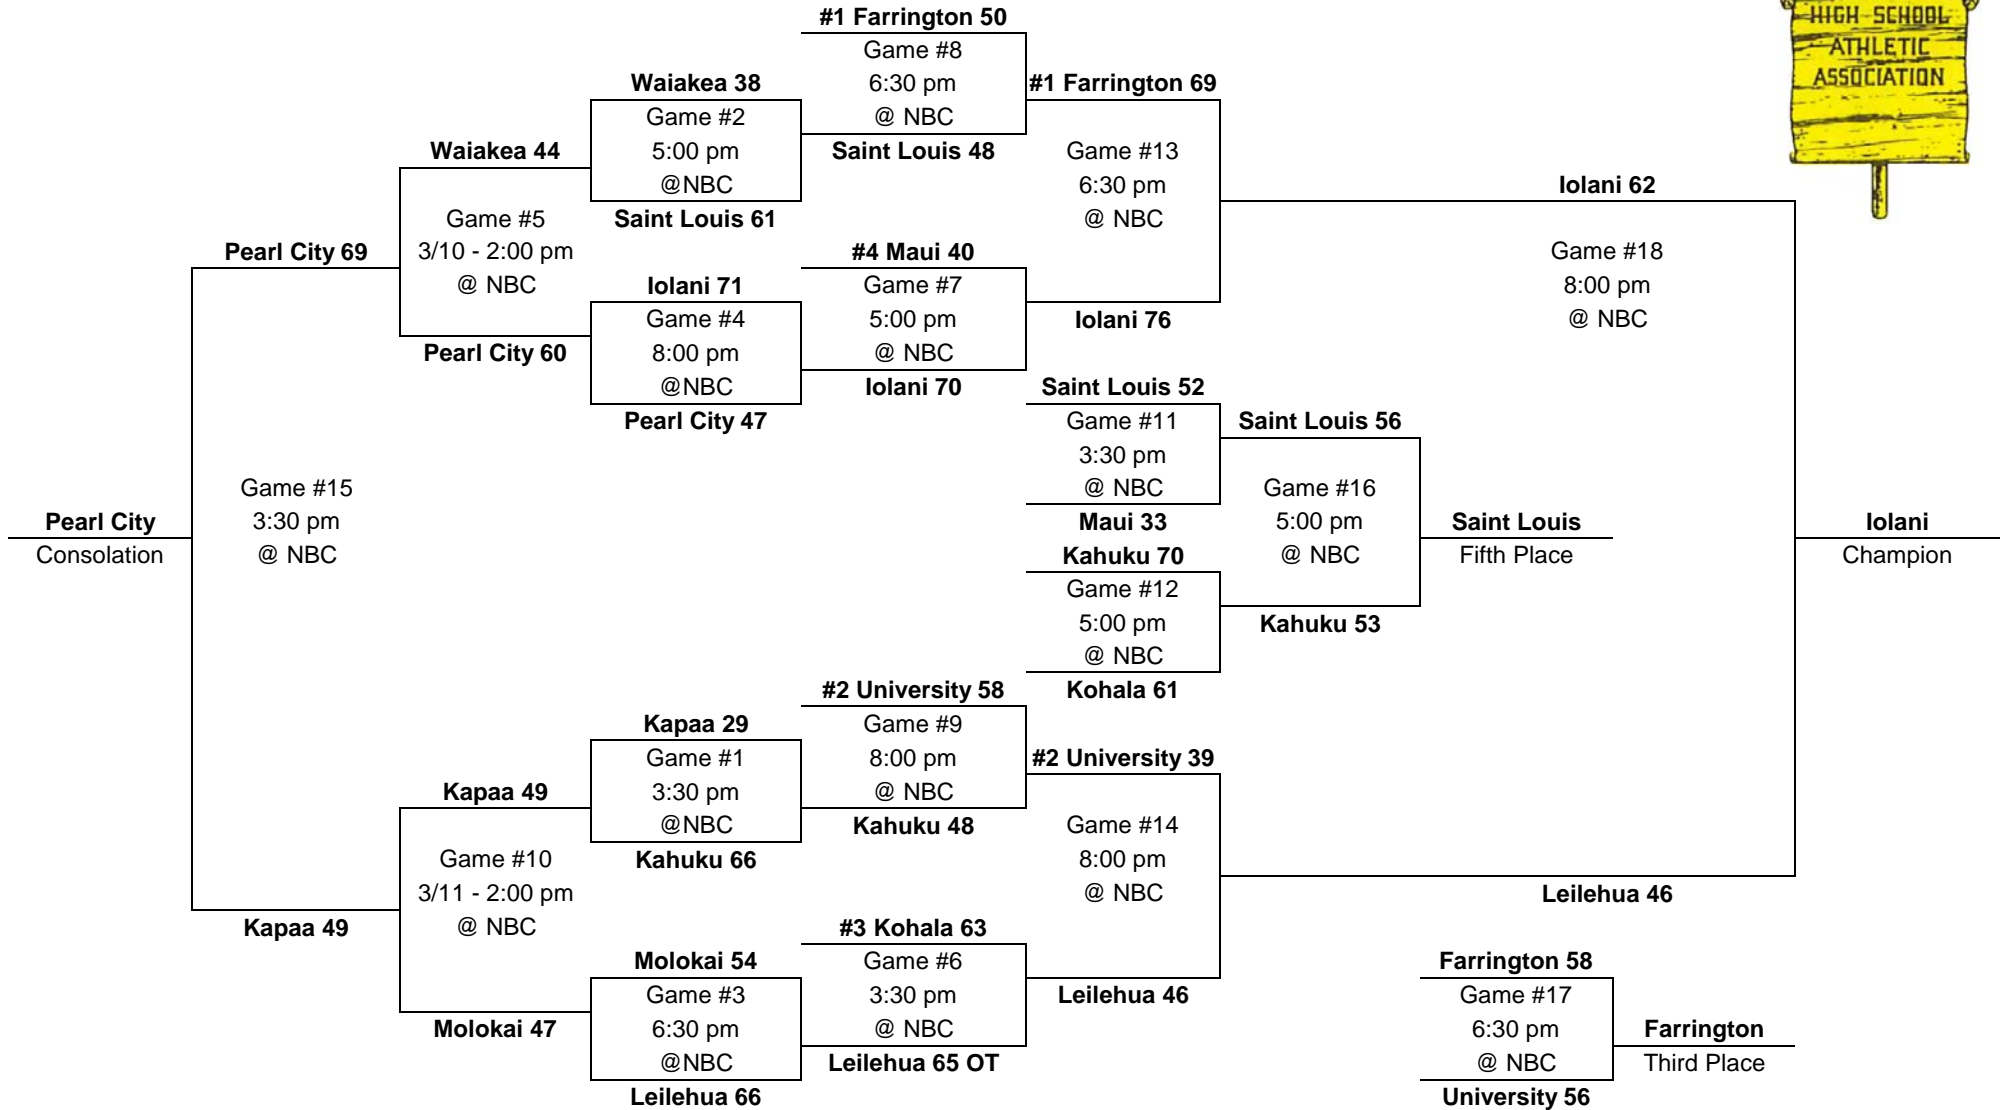

PARTICIPATING TEAMS					Leading scorer: (4 games) Todd Smith, Leilehua (31 FG, 18-24 FT, 80 pts, 20.0 ppg)
OIA (4) 1. Farrington 2. Leilehua 3. Kahuku 4. Pearl City	ILH (3) 1. University 2. Lolani 3. Saint Louis	BIIF (2) 1. Kohala 2. Waiakea	MIL (2) 1. Maui 2. Molokai	KIF (1) 1. Kapaa	
Note: First time two unseeded teams met in the finals. First time a team (lolani) to win 4 games for the title.					