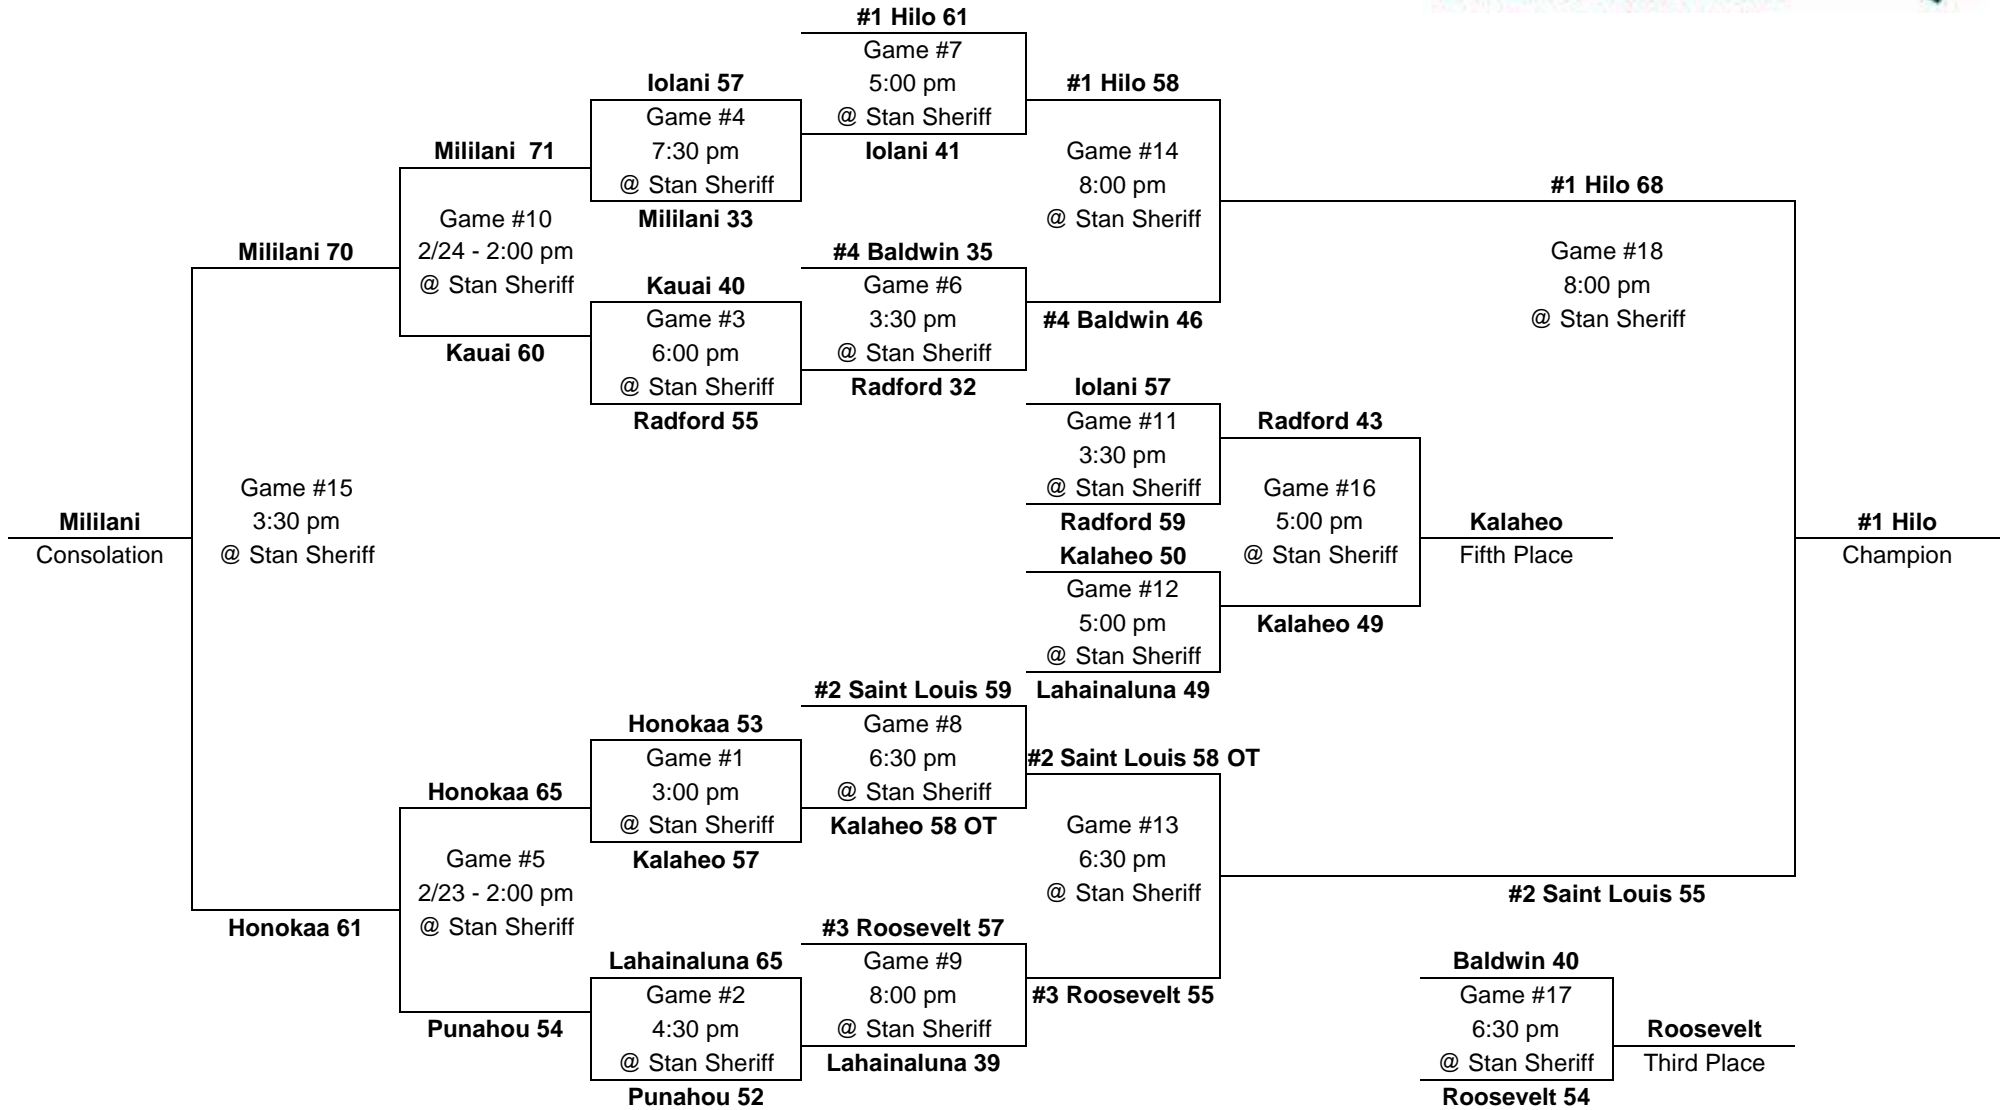

2000 – Boys Basketball - Division AA: 12-team tournament (Stan Sheriff Center, UH Manoa)

Friday,
Feb. 25

Wed., Feb. 23
Thurs., Feb. 24

Tuesday,
Feb. 22

Wednesday,
Feb. 23

Thursday,
Feb. 24

Friday,
Feb. 25

PARTICIPATING TEAMS					ALL-TOURNAMENT TEAM: Jason Mandaquit, Hilo – MOP Junior Wong, St. Louis D.C. Daniels, Kalaheo Cliff Dagulo, Baldwin Leading scorers: (3 games) Junior Wong, Saint Louis (15 FG, 9 3-FG, 20-29 FT, 59 pts, 19.6 ppg) (4 games) D.C. Daniels, Kalaheo (89 pts, 22.3 ppg)
OIA (4) 1. Roosevelt 2. Radford 3. Kalaheo 4. Mililani	ILH (3) 1. Saint Louis 2. Iolani 3. Punahou	BIIF (2) 1. Hilo 2. Honokaa	MIL (2) 1. Baldwin 2. Lahainaluna	KIF (1) 1. Kauai	