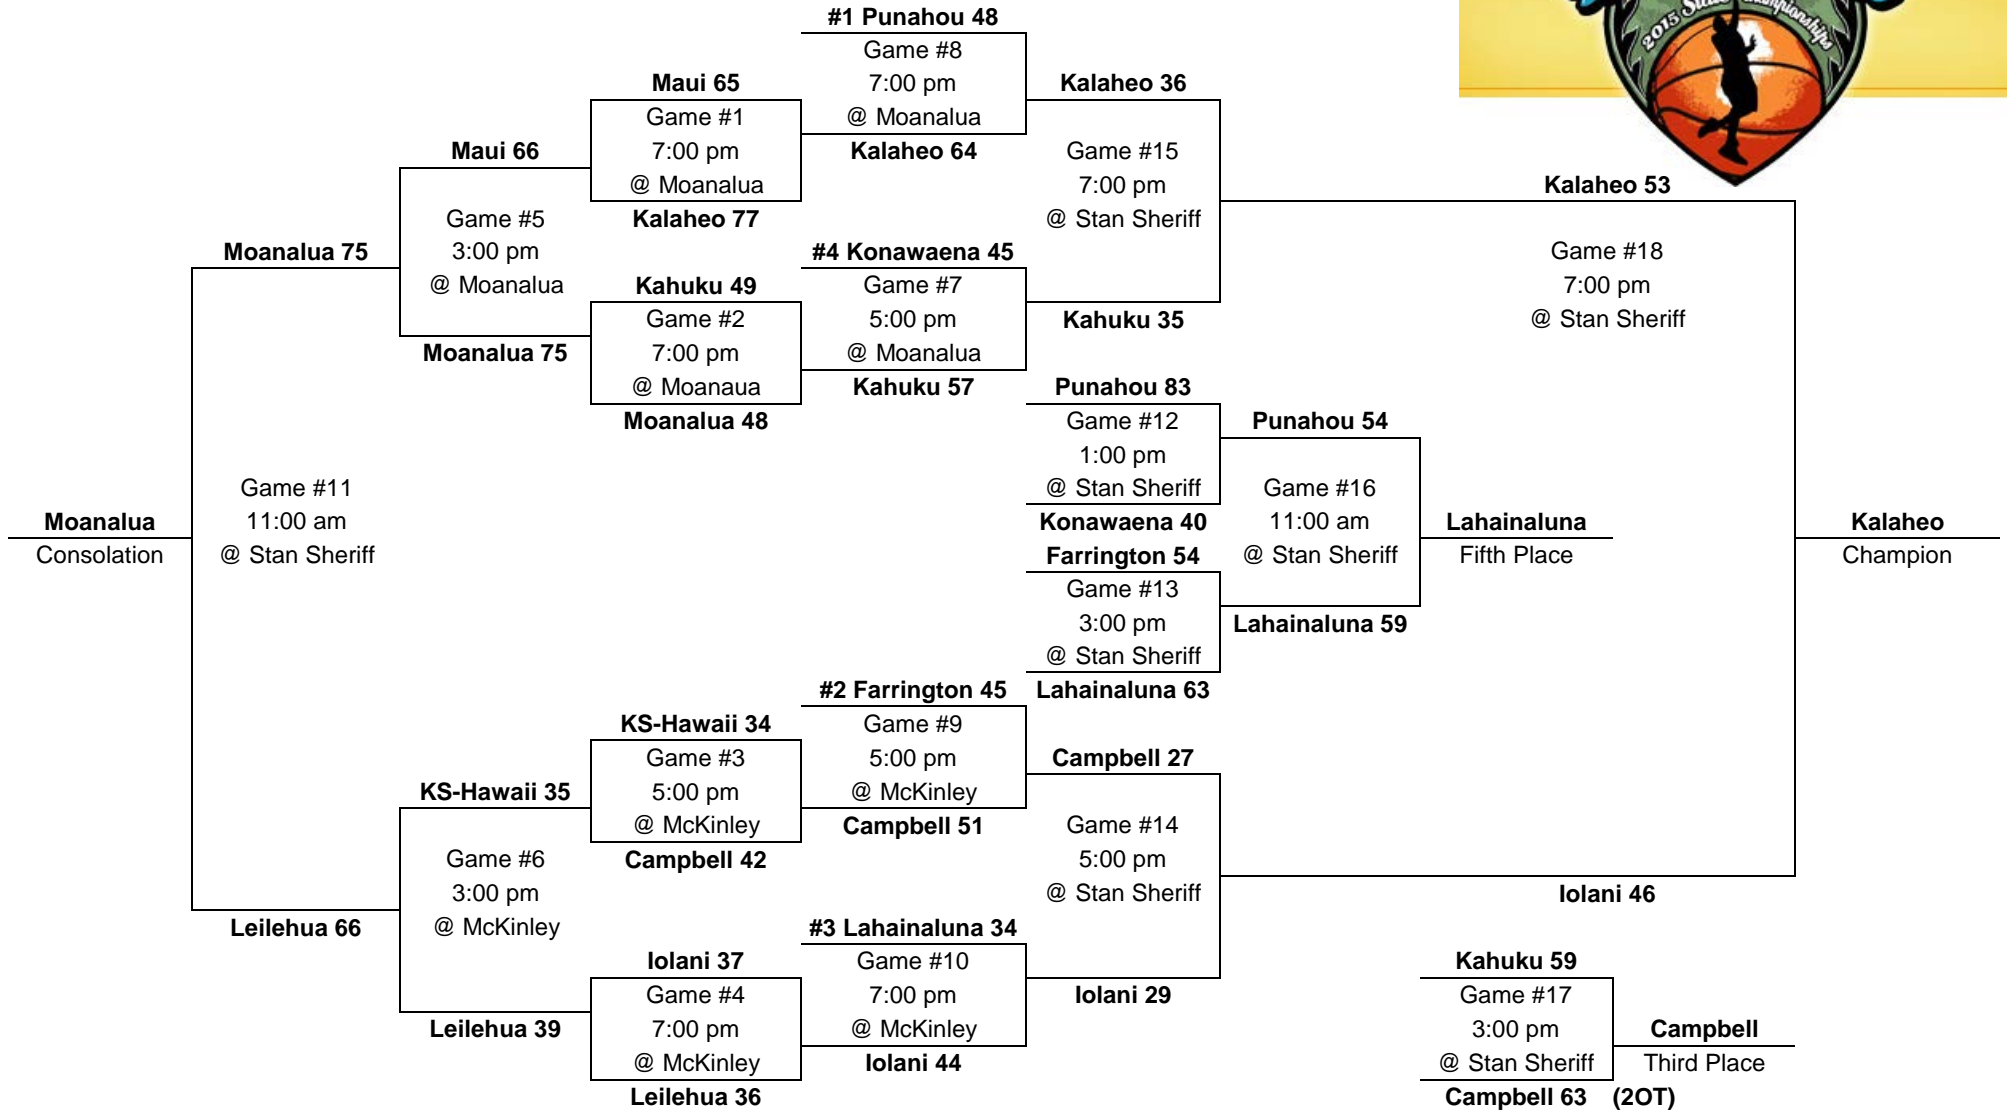

2015 – Boys Basketball - Division 1: 12-team tournament (Moanalua gym, McKinley gym, Stan Sheriff Center)

Friday,
Feb. 27

Thursday,
Feb. 26

Wednesday,
Feb. 25

Thursday,
Feb. 26

Friday,
Feb. 27

Saturday,
Feb. 28