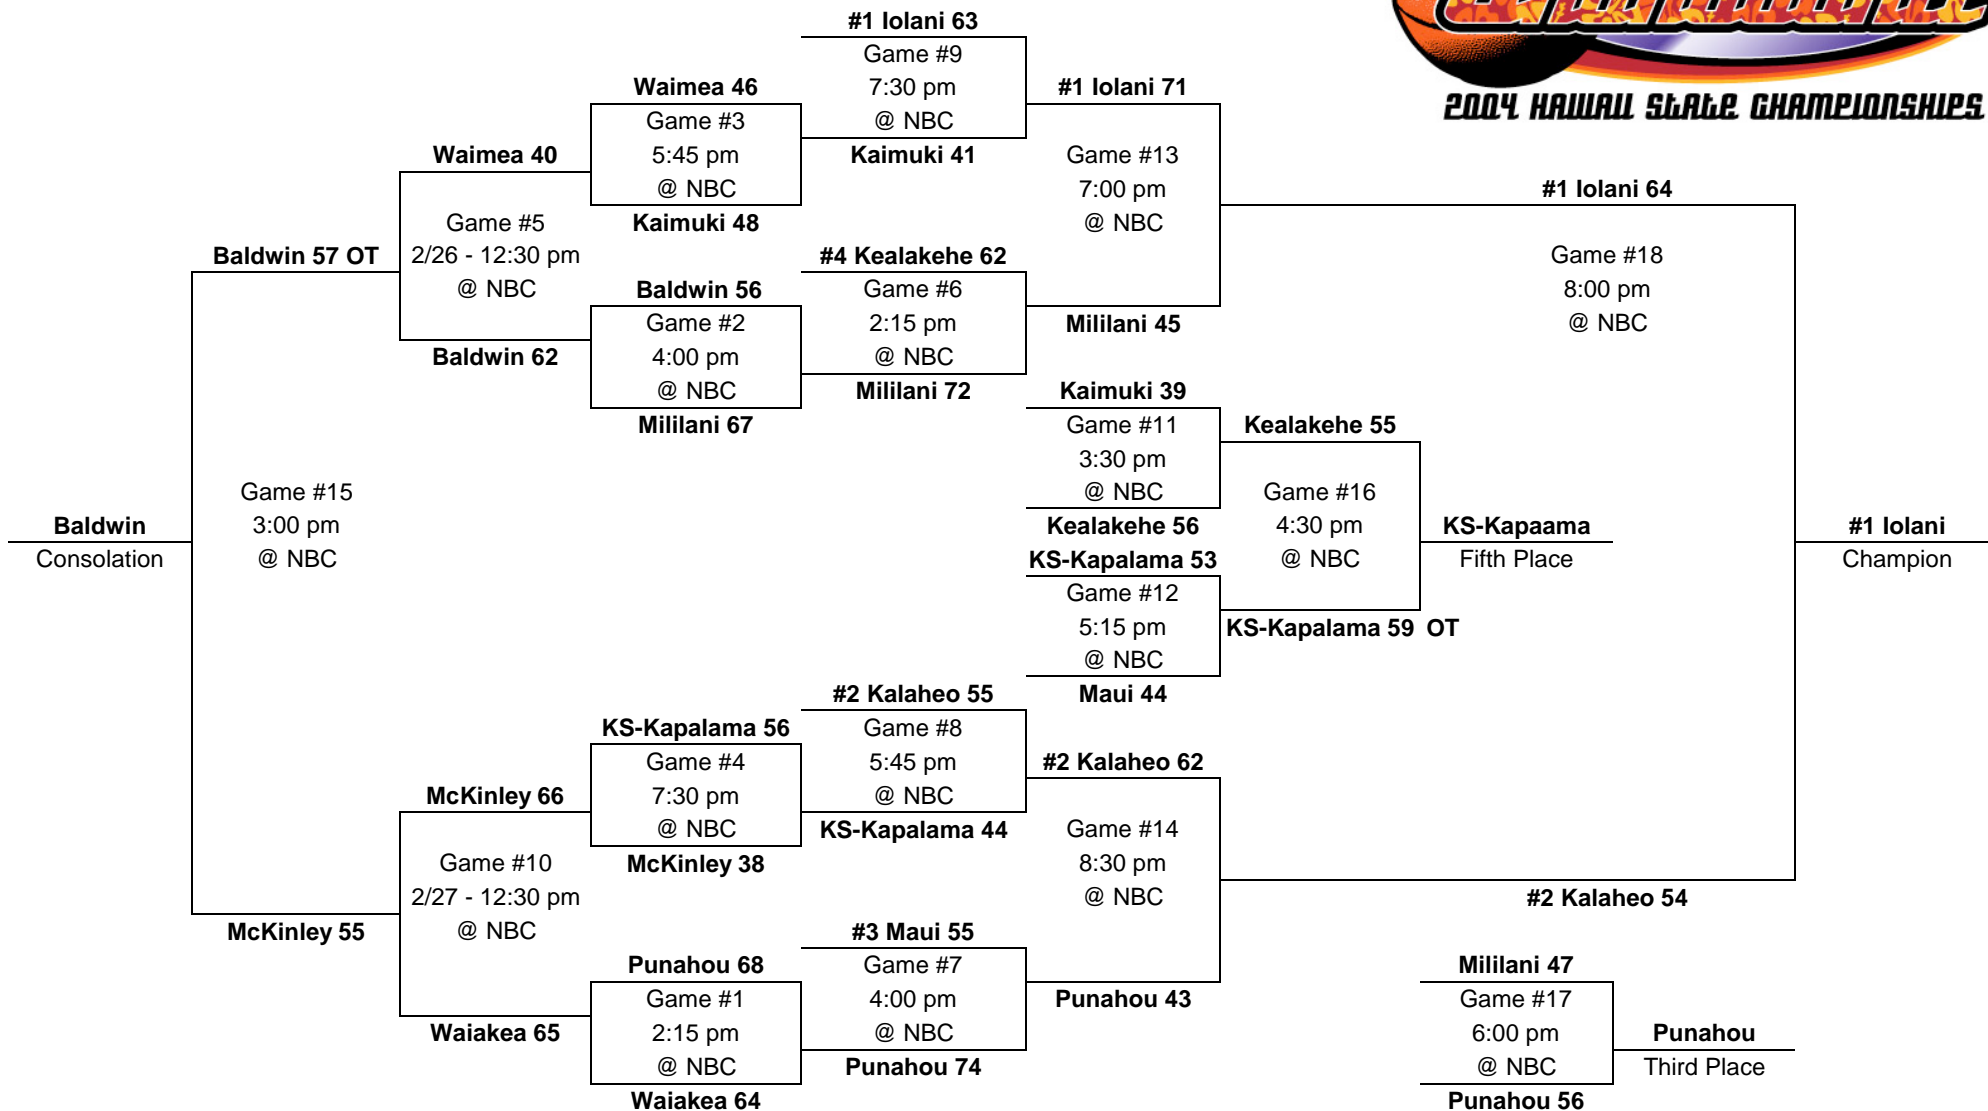

Saturday,
Feb. 28

Thurs., Feb. 26
Friday, Feb. 27

Wednesday,
Feb. 25

Thursday,
Feb. 26

Friday,
Feb. 27

Saturday,
Feb. 28

PARTICIPATING TEAMS					ALL-TOURNAMENT TEAM:
OIA (4) 1. Kalaheo 2. Mililani 3. Kaimuki 4. McKinley	ILH (3) 1. Iolani 2. Punahou 3. KS-Kapalama	BIIF (2) 1. Kealakehe 2. Waiakea	MIL (2) 1. Maui 2. Baldwin	KIF (1) 1. Waimea	Derrick Low, Iolani – Most Outstanding Player Sam Wilhoite, Kalaheo Ryan Hirata, Iolani William Elliott, Kalaheo
					Jeremiah Ostrowski, Punahou Alex Patykula, Mililani
					Leading scorers: (3 games) Sam Wilhoite, Kalaheo (20 FG, 1 3-FG, 14-16 FT, 55 pts, 18.3 ppg) (4 games) Jeremiah Ostrowski, Punahou (26 FG, 13 3-FG, 21-24 FT, 86 pts, 21.5 ppg)