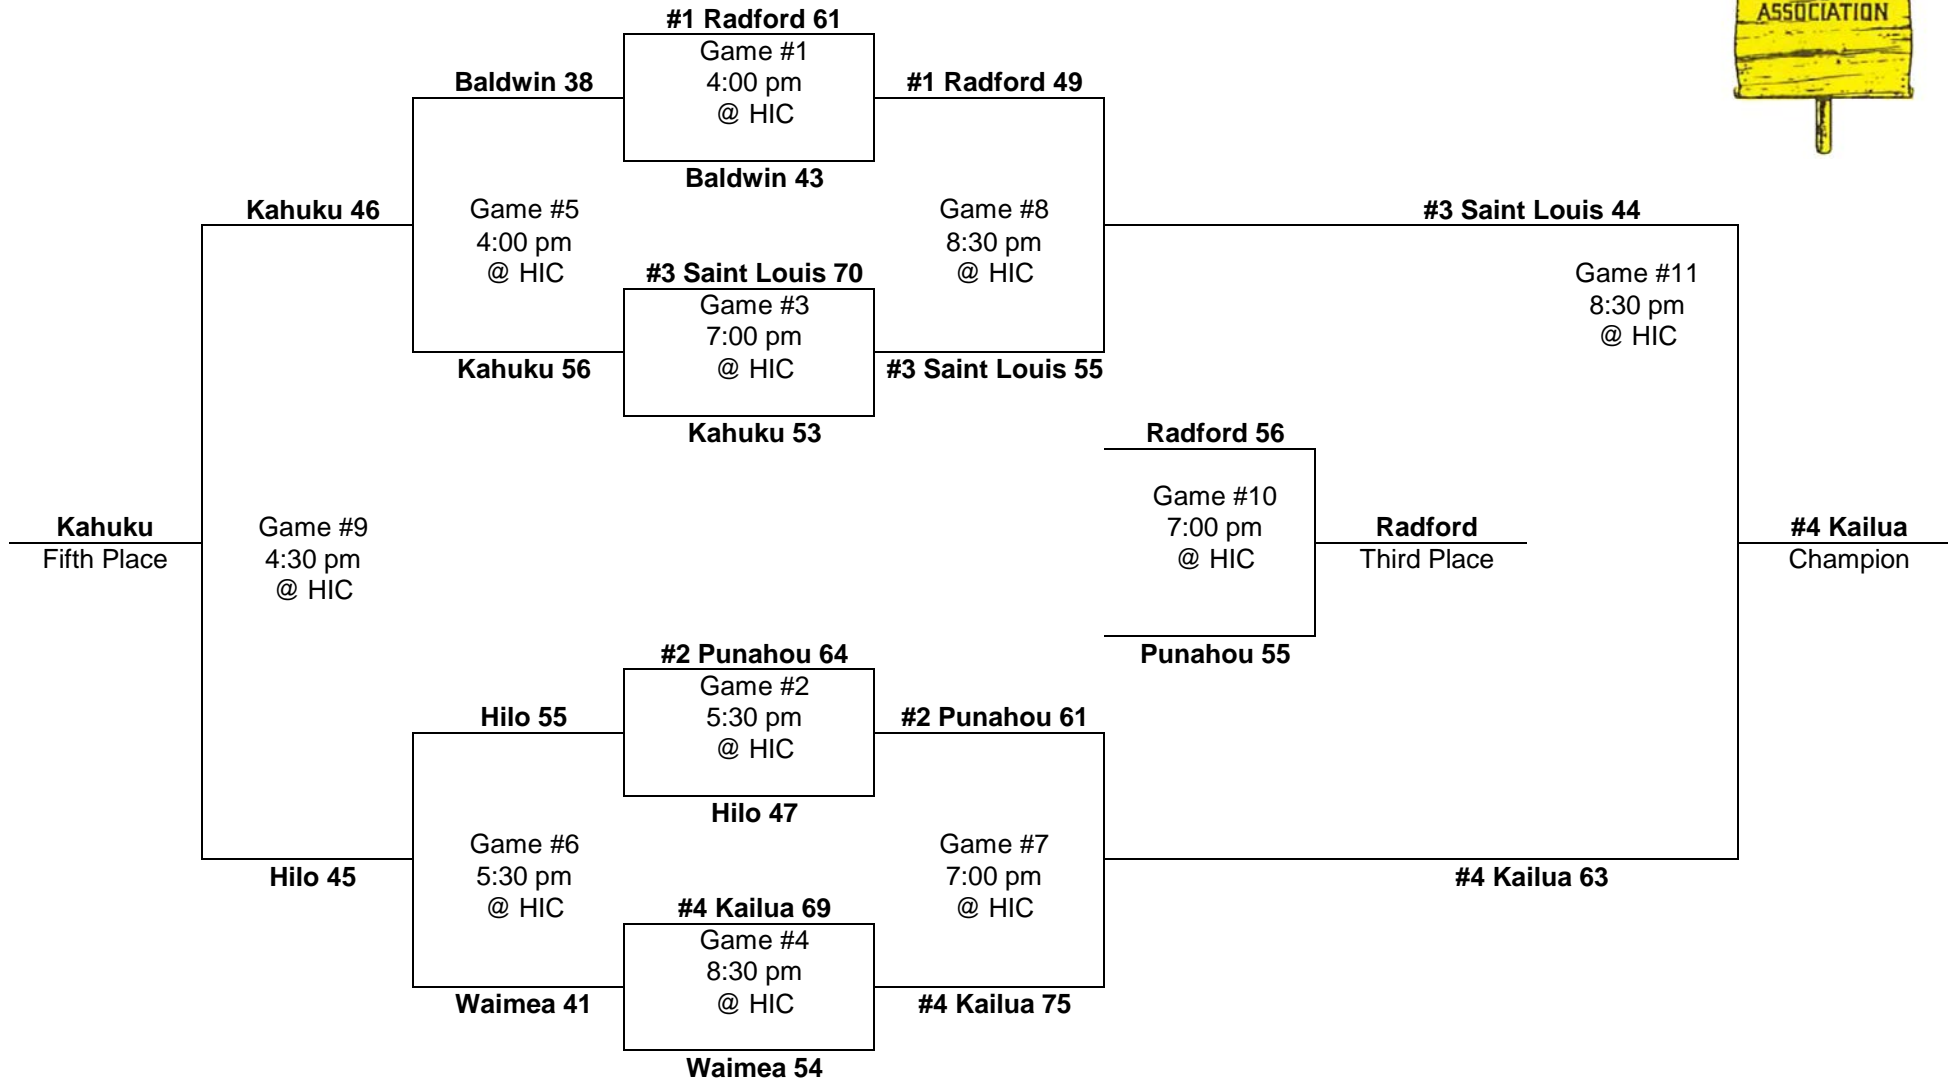

Saturday
March 4

Friday
March 3

Thursday
March 2

Friday
March 3

Saturday
March 4