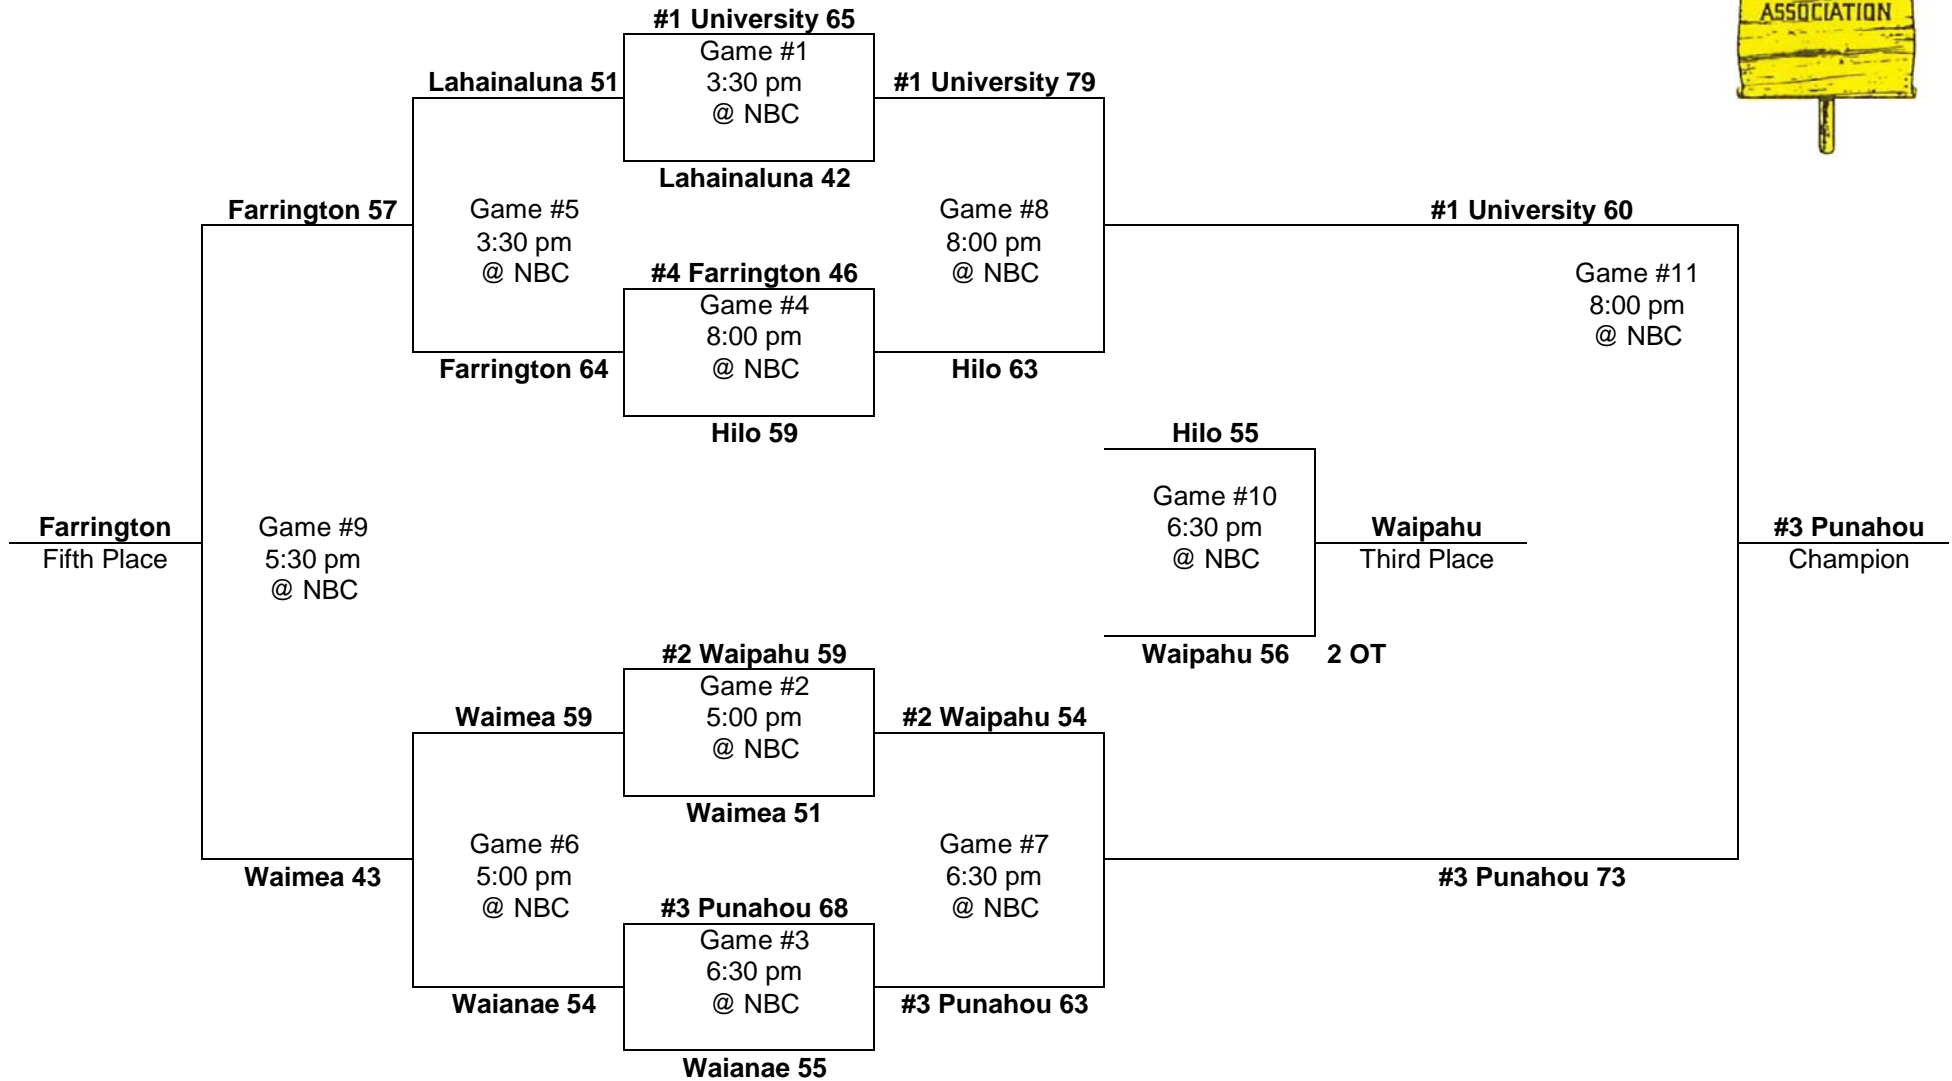

Friday
March 7

Saturday
March 8

PARTICIPATING TEAMS

OIA (3) 1. Waipahu 2. Farrington 3. Waianae	ILH (2) 1. University 2. Punahou	BIIF (1) 1. Hilo	MIL (1) 1. Lahainaluna	KIF (1) 1. Waimea
---	---	----------------------------	----------------------------------	-----------------------------