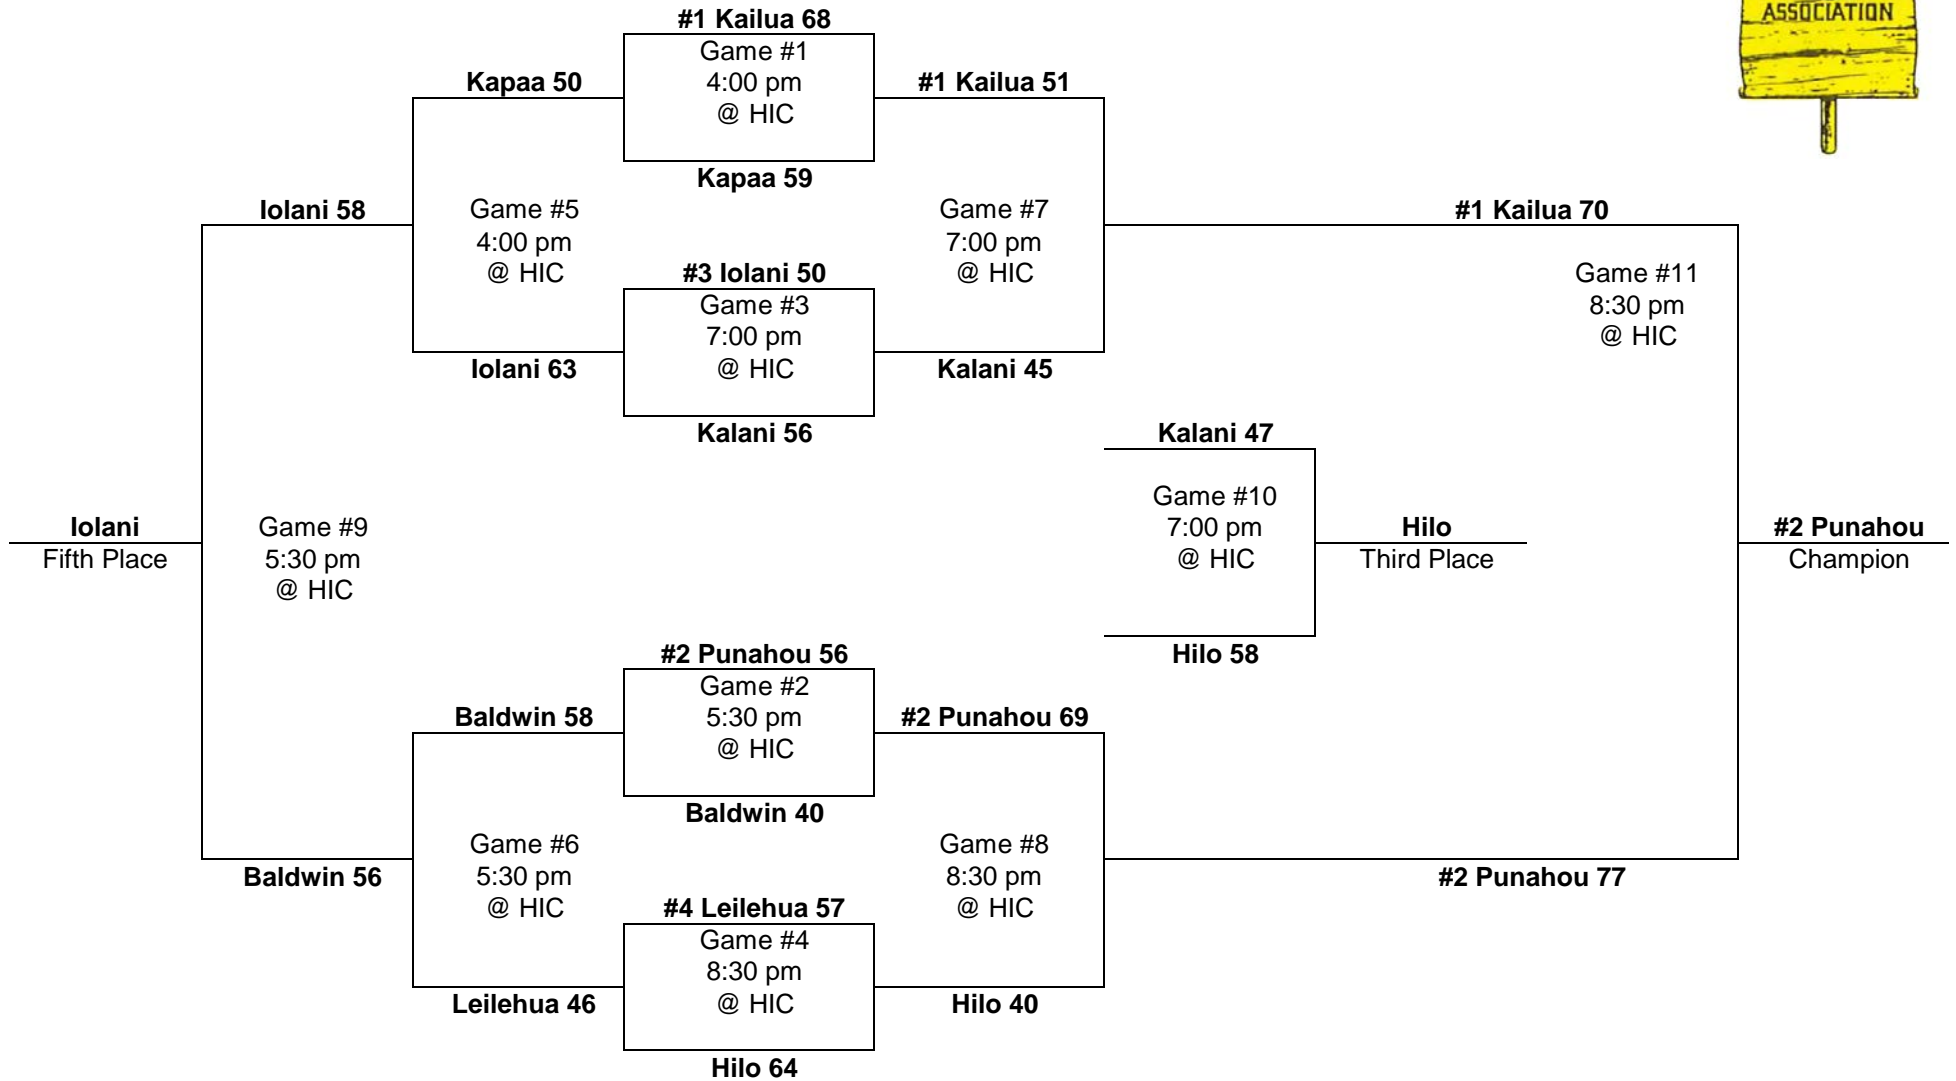

Saturday
March 8

Friday
March 7

Thursday
March 6

Friday
March 7

Saturday
March 8