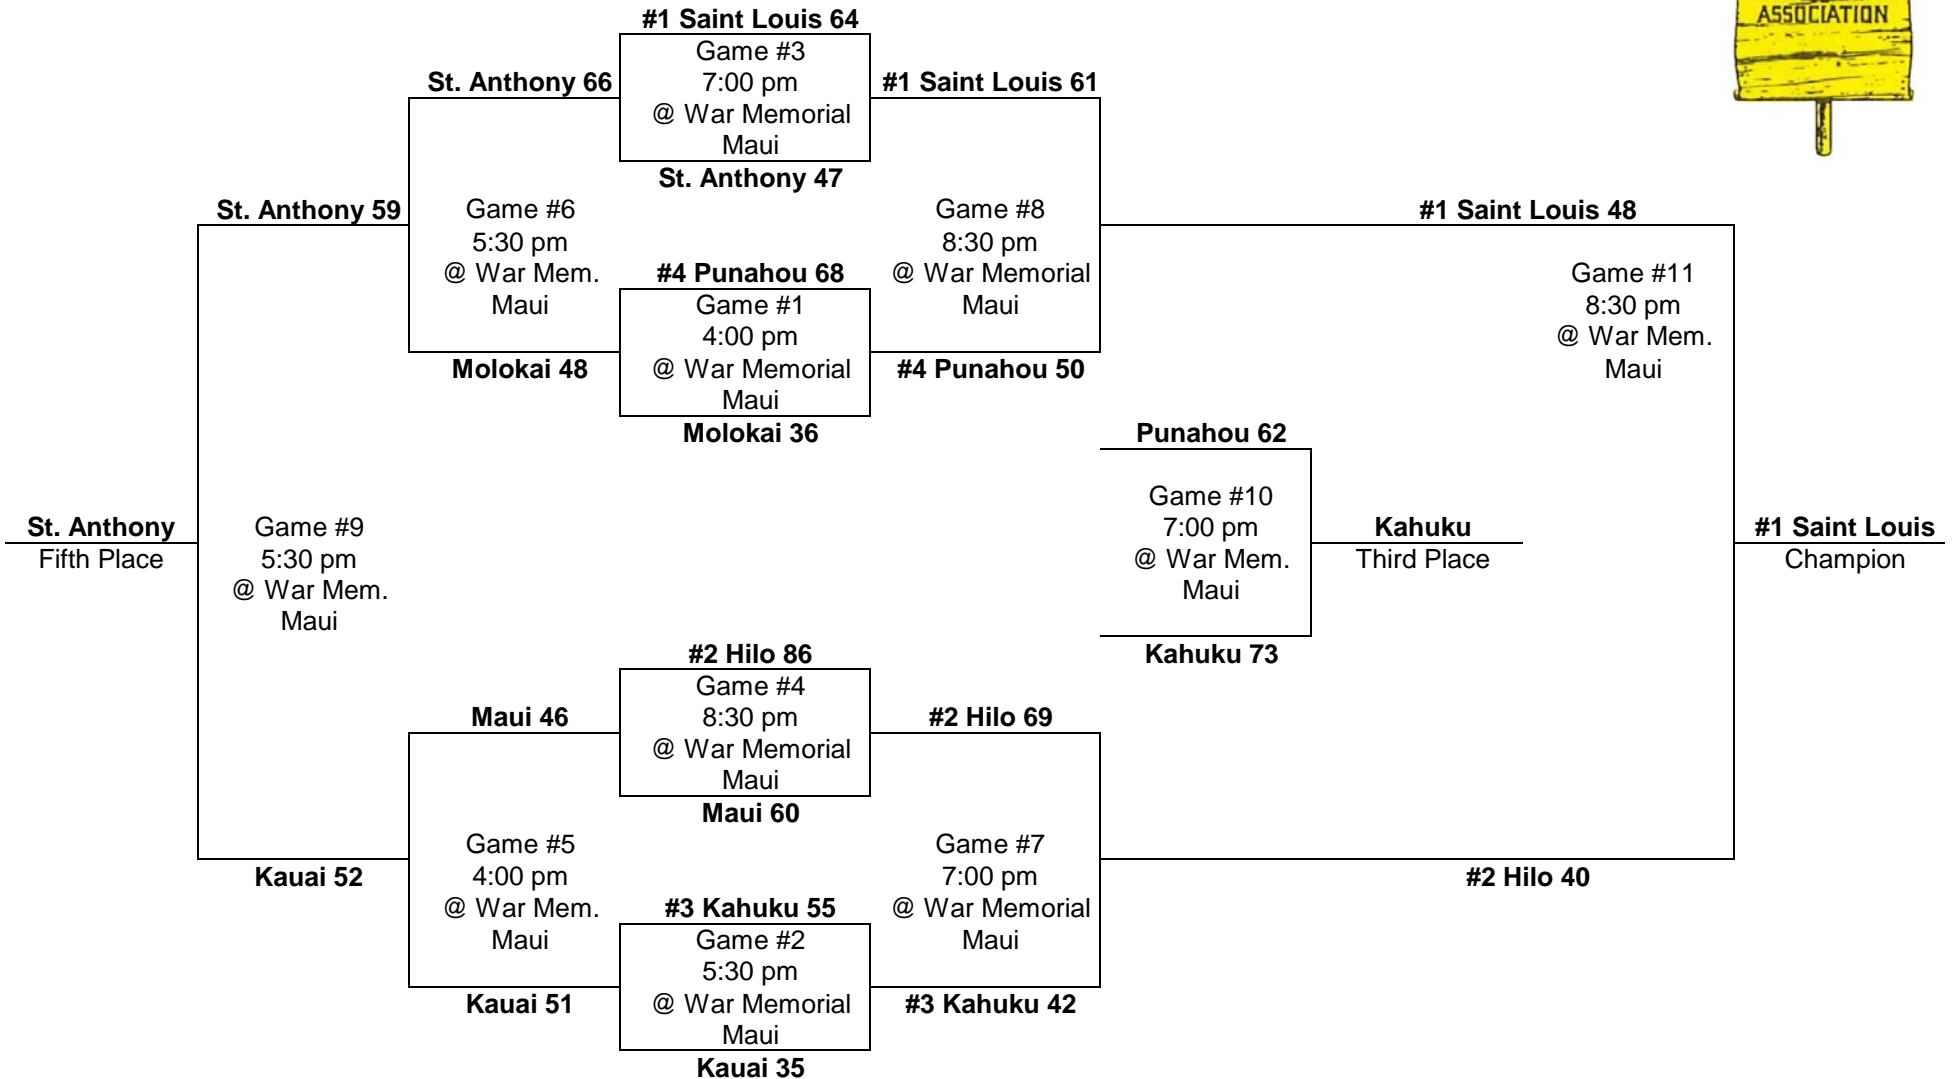

Saturday
March 4

Friday
March 3

Thursday
March 2

Friday
March 3

Saturday
March 4