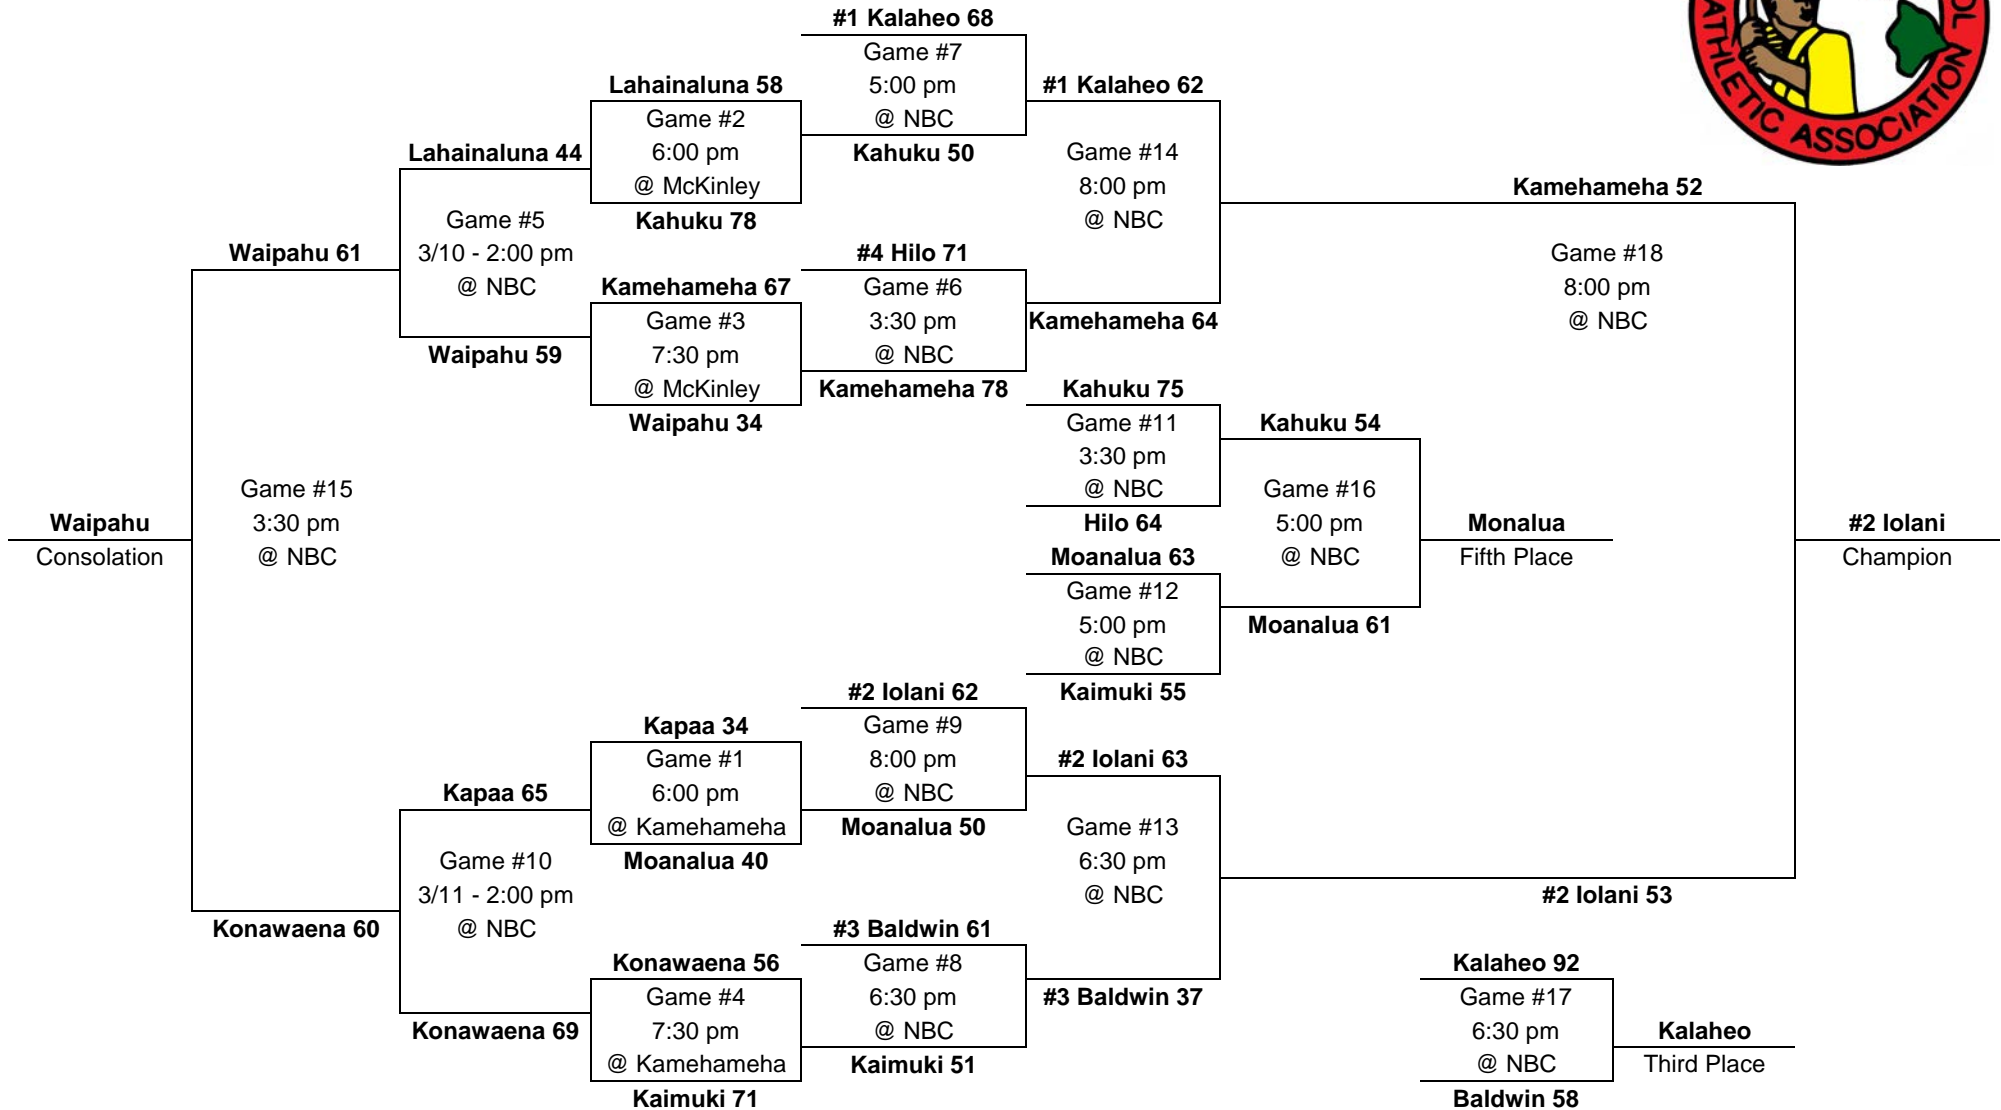

1994 – Boys Basketball - Division AA: 12-team tournament (McKinley gym, Kekuhaupio gym, Neal S. Blaisdell Arena)

Saturday, Mar. 12 Thurs., Mar. 10 Wednesday, Mar. 9 Thursday, Mar. 10 Friday, Mar. 11 Saturday, Mar. 12