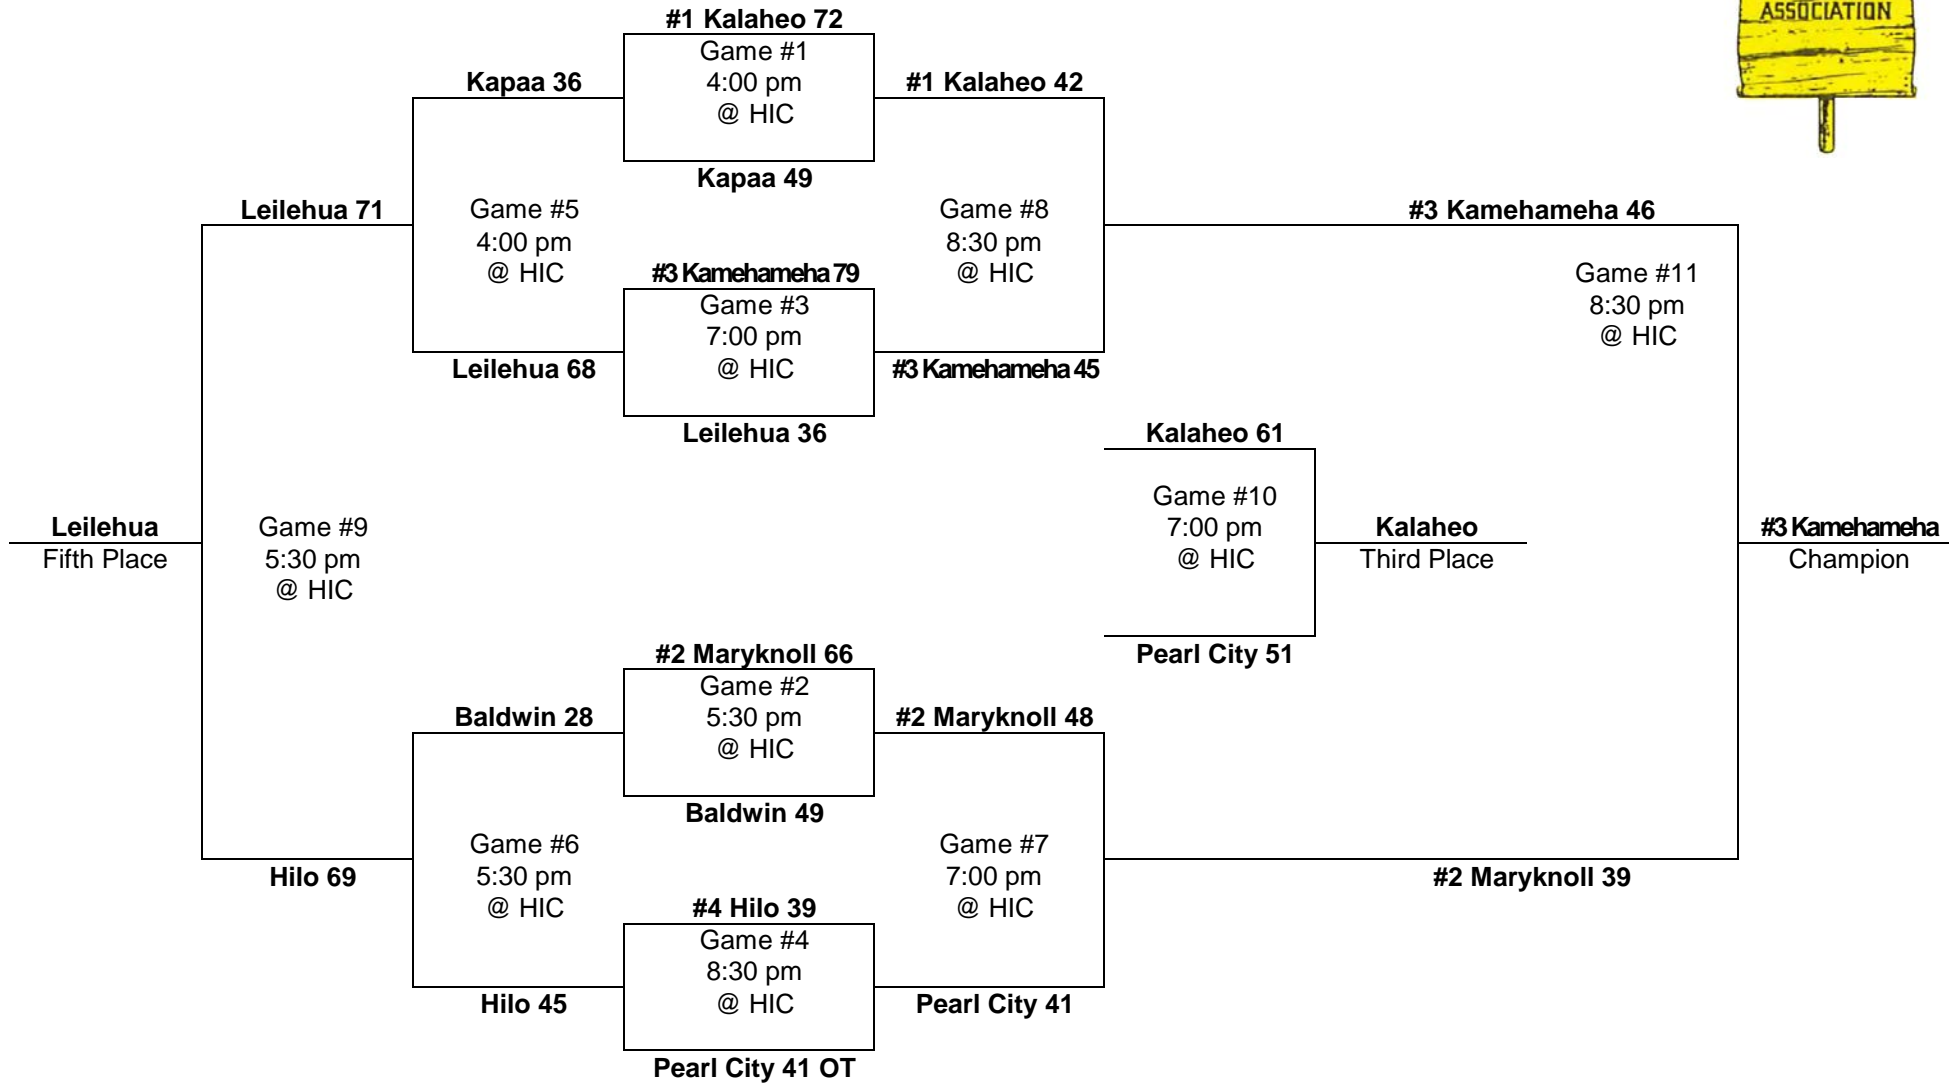

Saturday
March 13

Friday
March 12

Thursday
March 11

Friday
March 12

Saturday
March 13