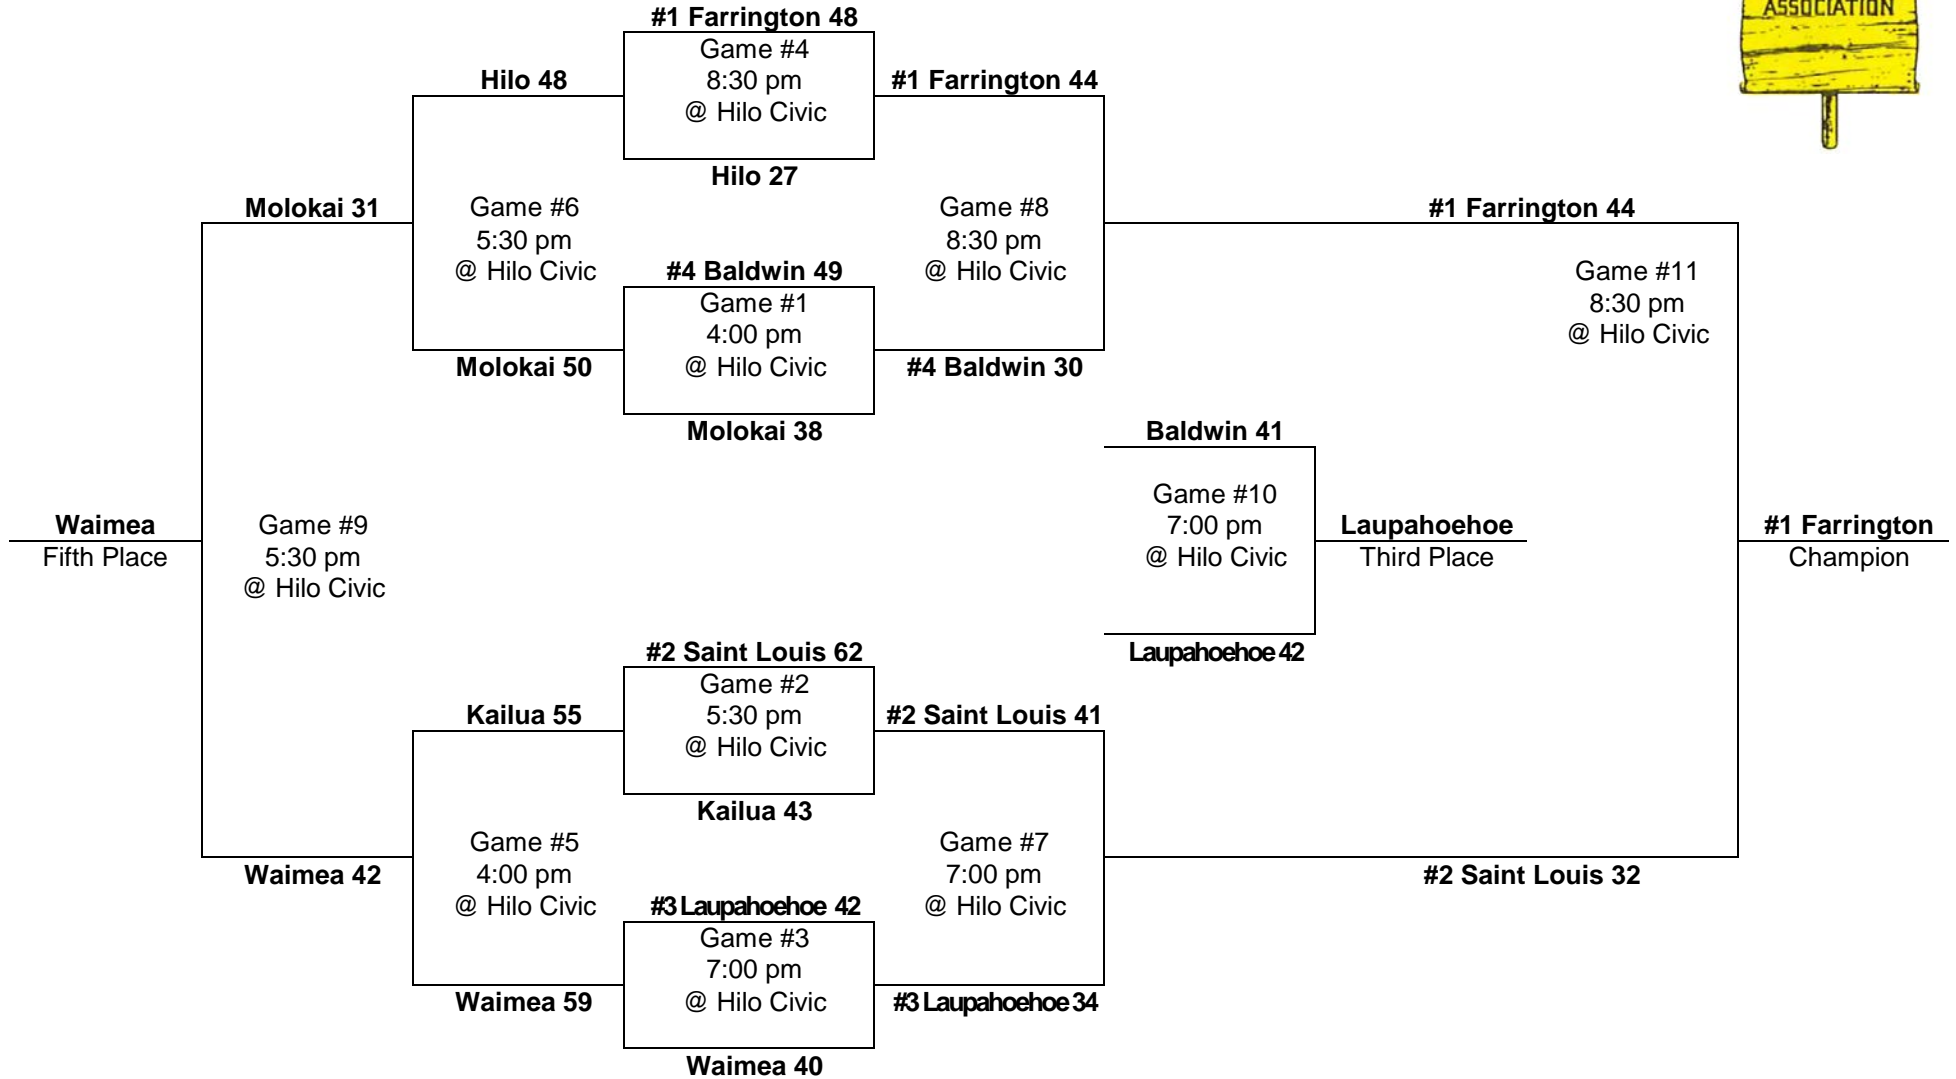

1960 – Boys Basketball - Division "A": 8-team tournament (Hilo Civic Auditorium)

Saturday
March 5

Friday
March 4

Thursday
March 3

Friday
March 4

Saturday
March 5

PARTICIPATING TEAMS						Leading scorer:
ROIA (1) 1. Kailua	HIL (2) 1. Farrington 2. Saint Louis	BIIF (2) 1. Laupahoehoe 2. Hilo	MIL (1) 1. Baldwin	MLIL (1) 1. Molokai	KIF (1) 1. Waimea	Sol Malani, Laupahoehoe (21 FG, 16-21 FT, 68 pts, 22.7 ppg)