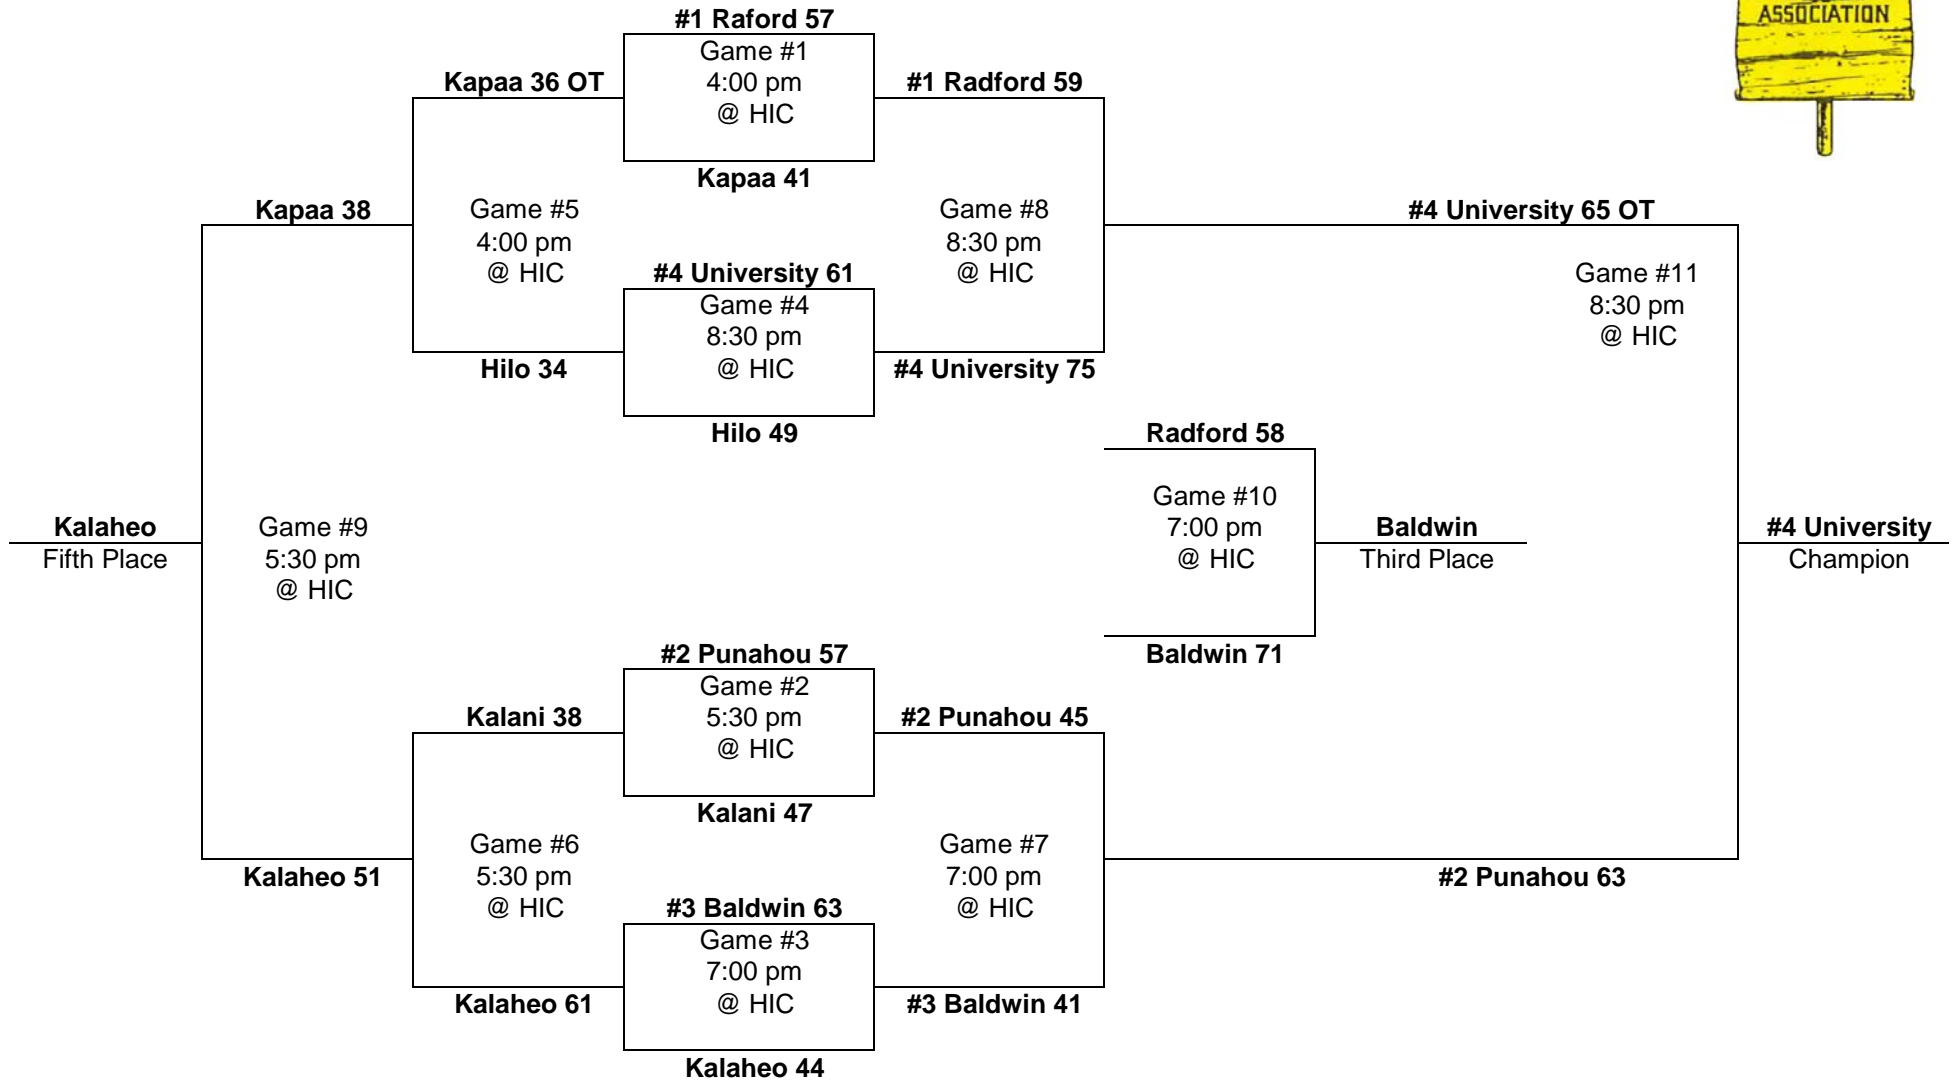

**Saturday
March 11**

**Friday
March 10**

**Thursday
March 9**

**Friday
March 10**

**Saturday
March 11**