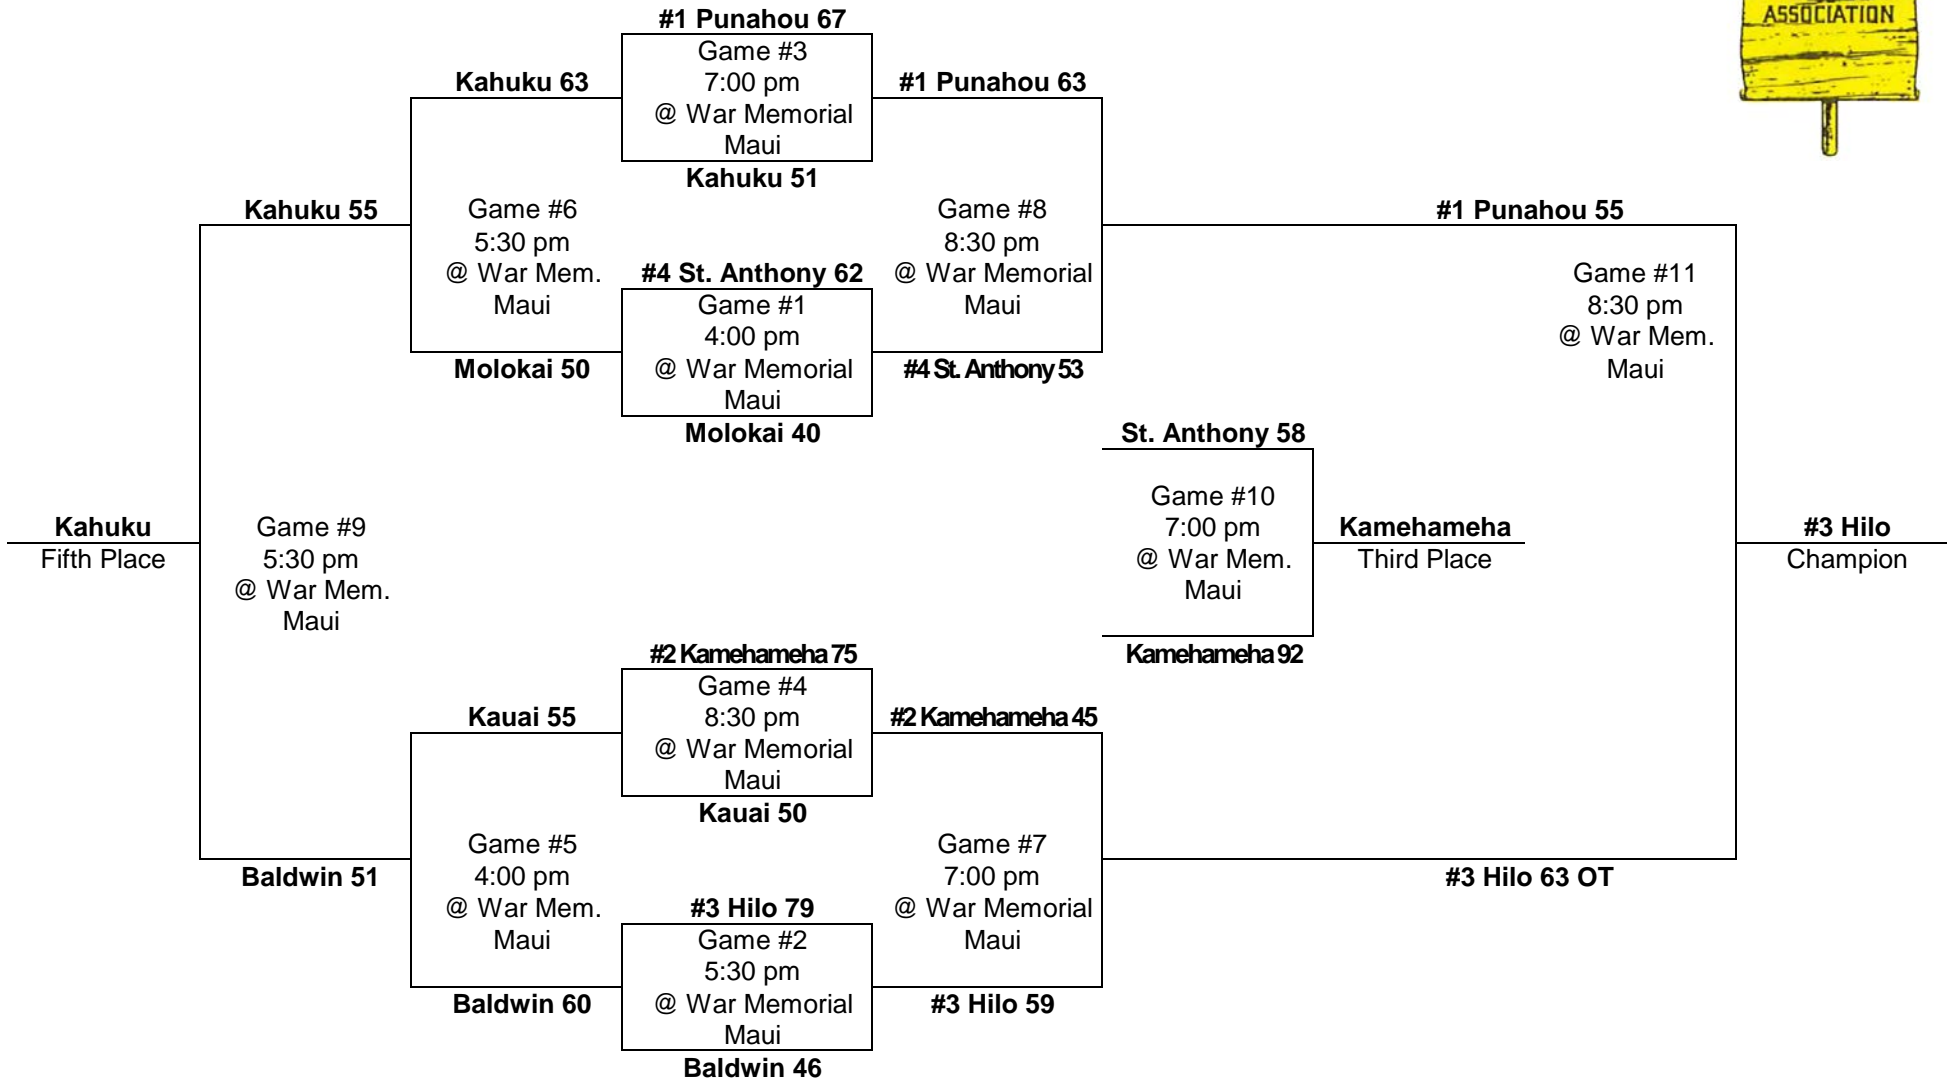

Saturday
March 7

Friday
March 6

Thursday
March 5

Friday
March 6

Saturday
March 7