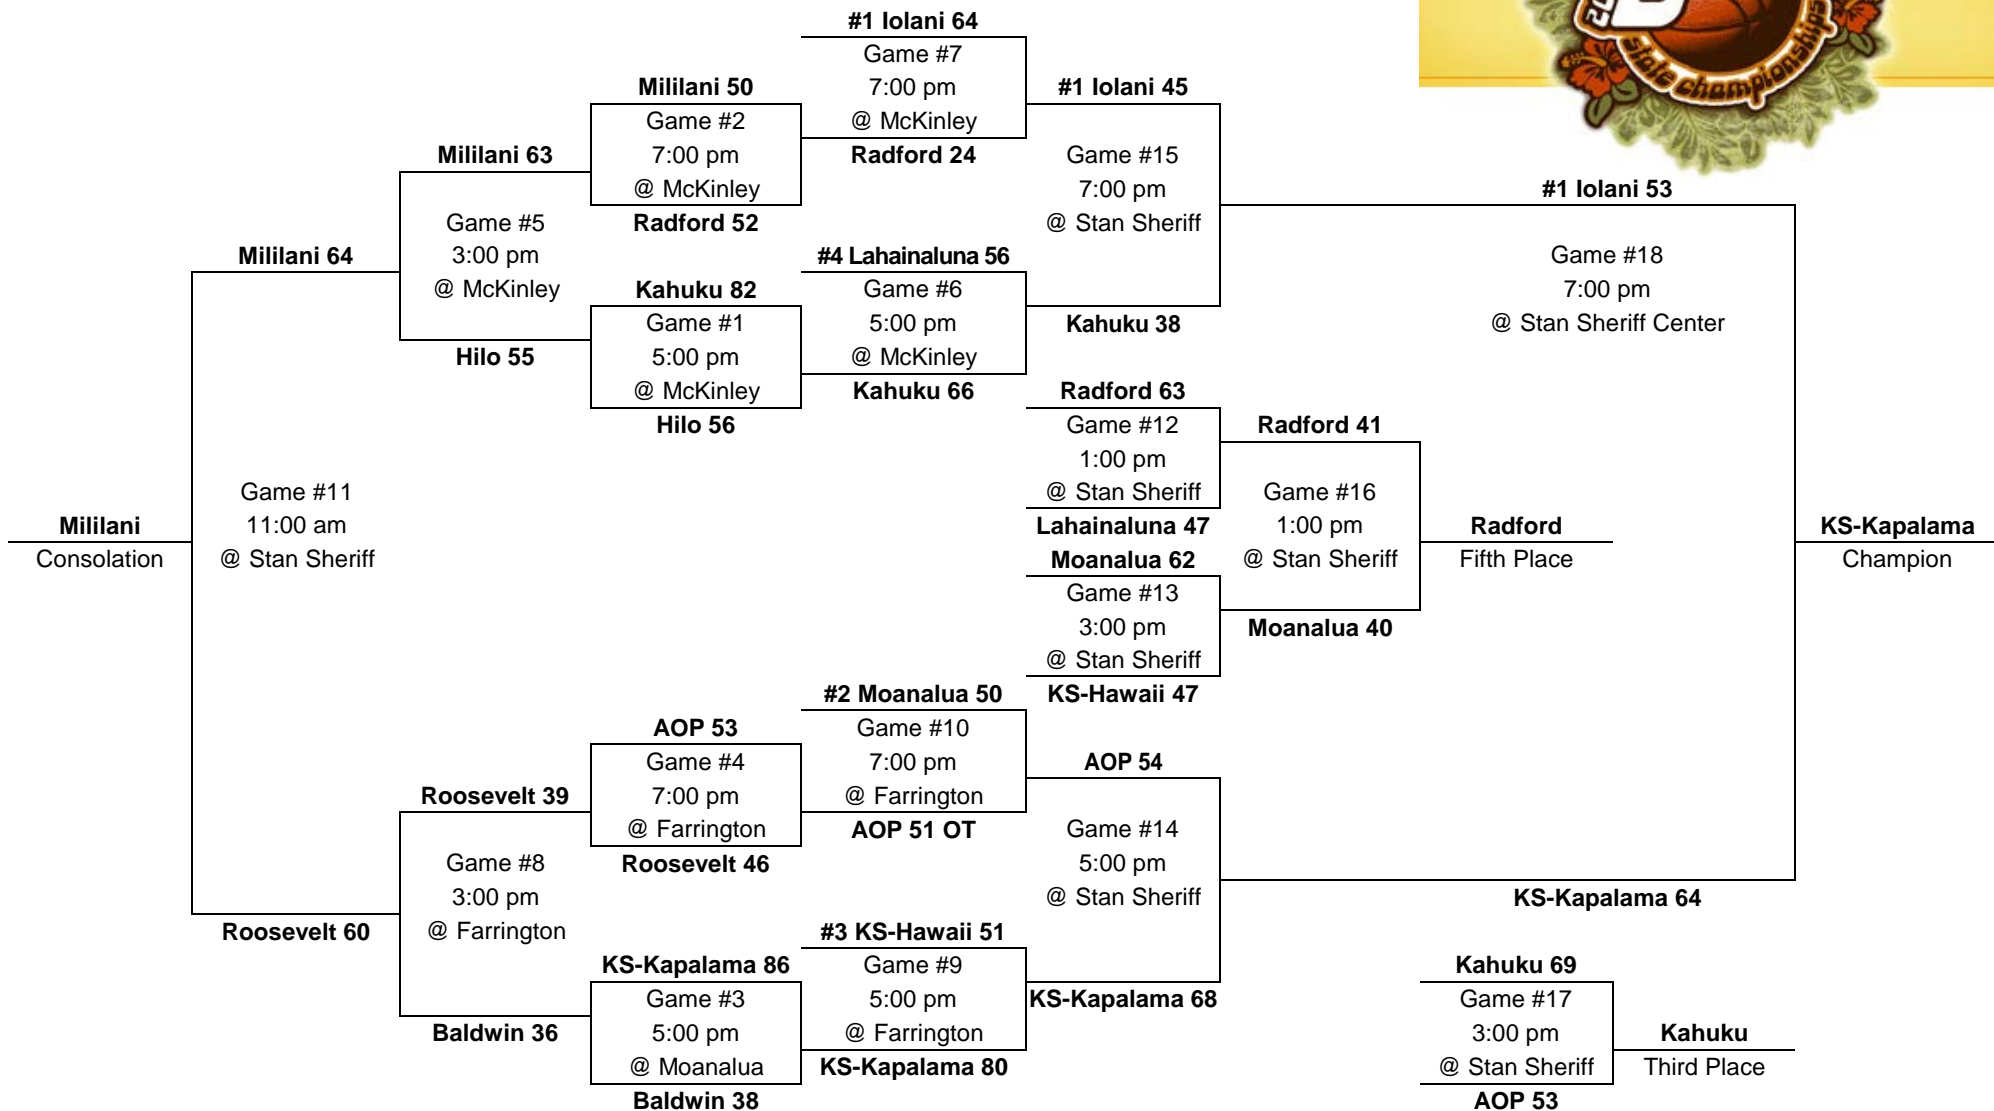

2011 – Boys Basketball - Division 1: 12-team tournament (McKinley gym, Farrington gym, Stan Sheriff Center)

Friday,
Feb. 18

Thursday,
Feb. 17

Wednesday,
Feb. 16

Thursday,
Feb. 17

Friday,
Feb. 18

Saturday,
Feb. 19