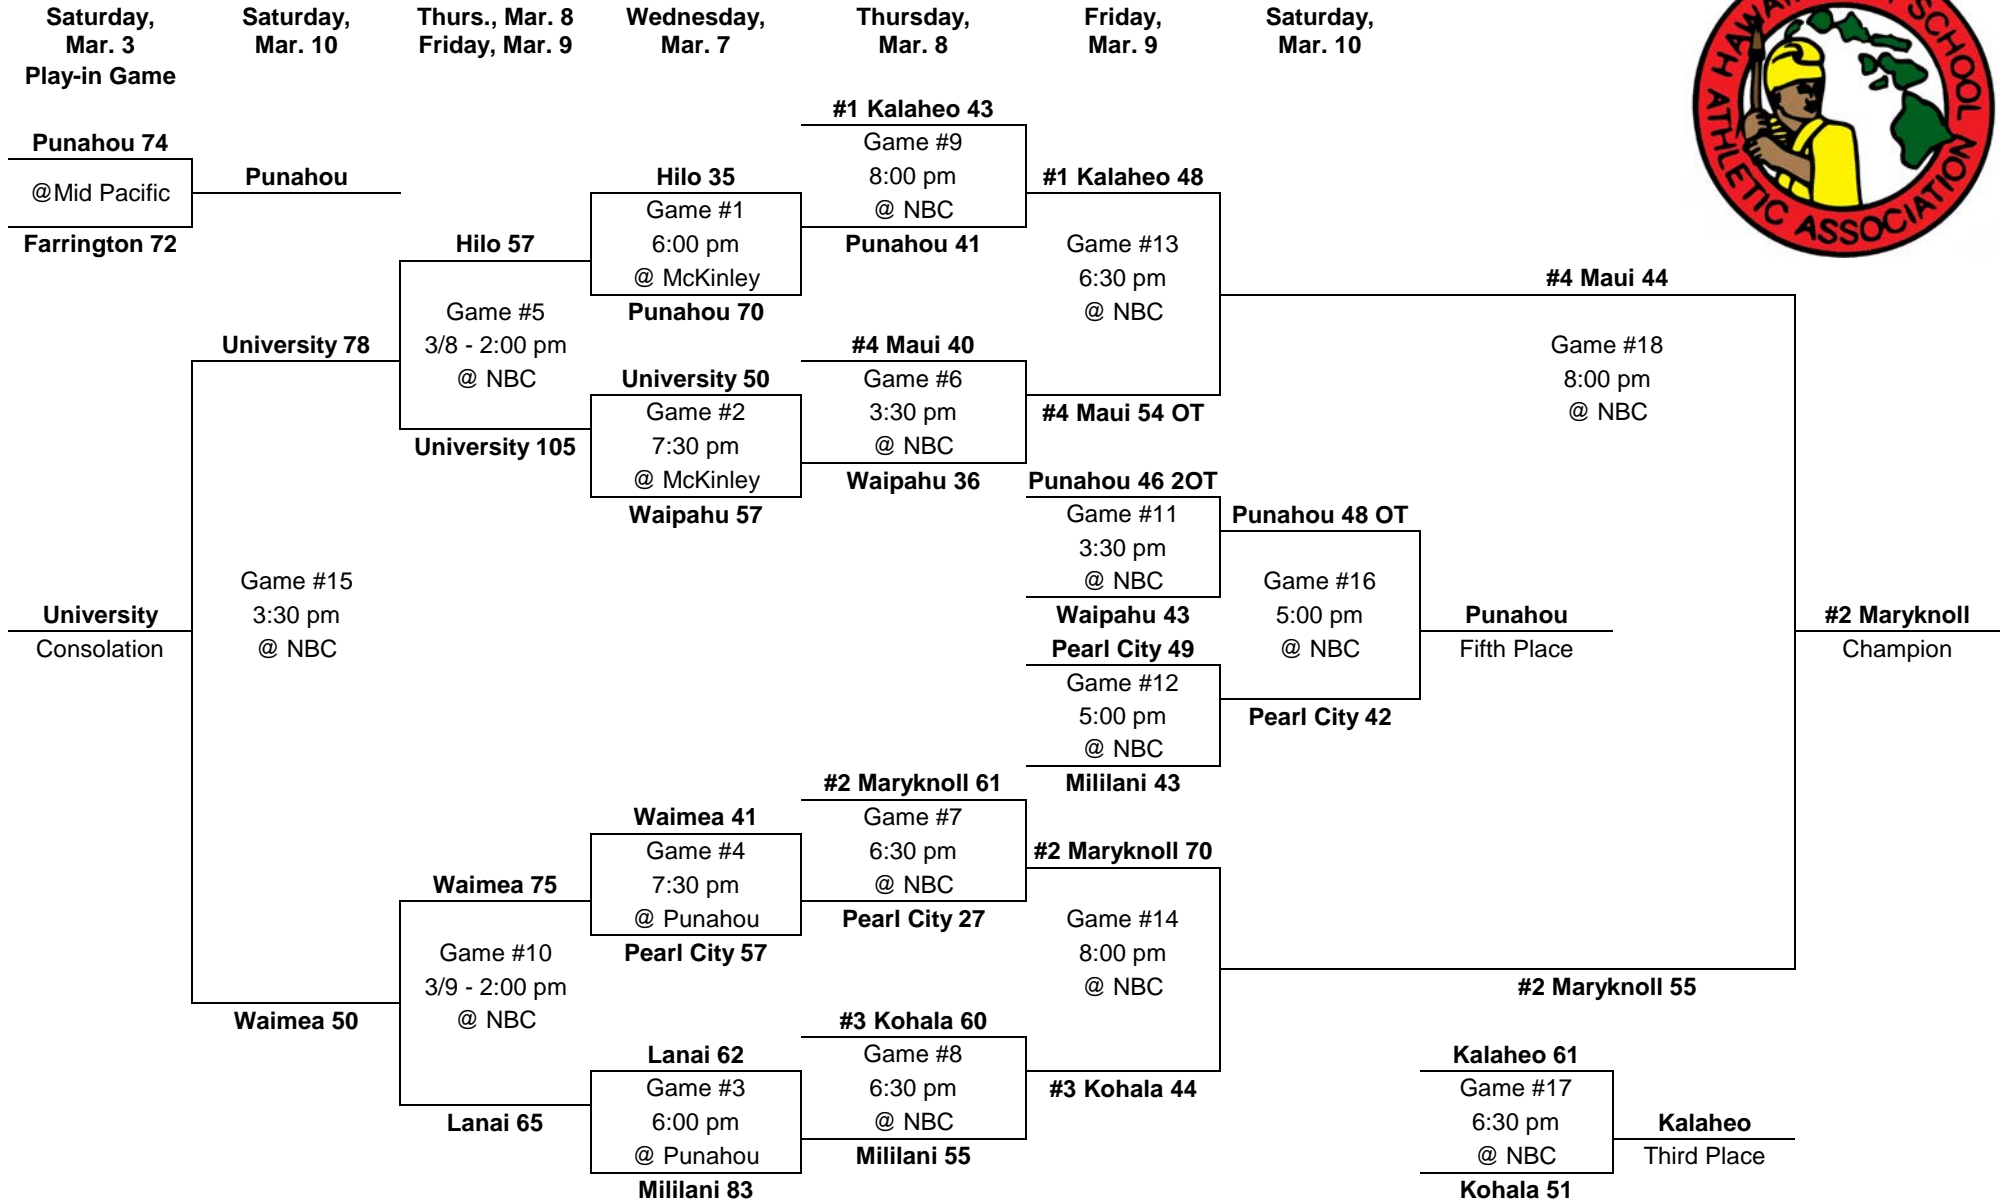

1984 – Boys Basketball - Division AA: 12-team tournament (McKinley gym, Punahou gym, Neal S. Blaisdell Arena)

PARTICIPATING TEAMS					Leading scorers:
OIA (4) 1. Kalaheo 2. Mililani 3. Waipahu 4. Pearl City	ILH (3) 1. Maryknoll 2. University 3. Punahou	BIIF (2) 1. Hilo 2. Waiakea	MIL (2) 1. Maui 2. Lanai	KIF (1) 1. Waimea	(3 games) Darin Awong, University (52 pts, 17.3 ppg) (4 games) Chris Bisho, Punahou (62 pts, 15.5 ppg) David Hallums, Pearl City (60 pts, 15.0 ppg)
Play-in: Farrington (OIA5) vs. Punahou (ILH3)					Note: First time a team to play 5 state tournament games (Punahou – 4 wins, 1 loss)