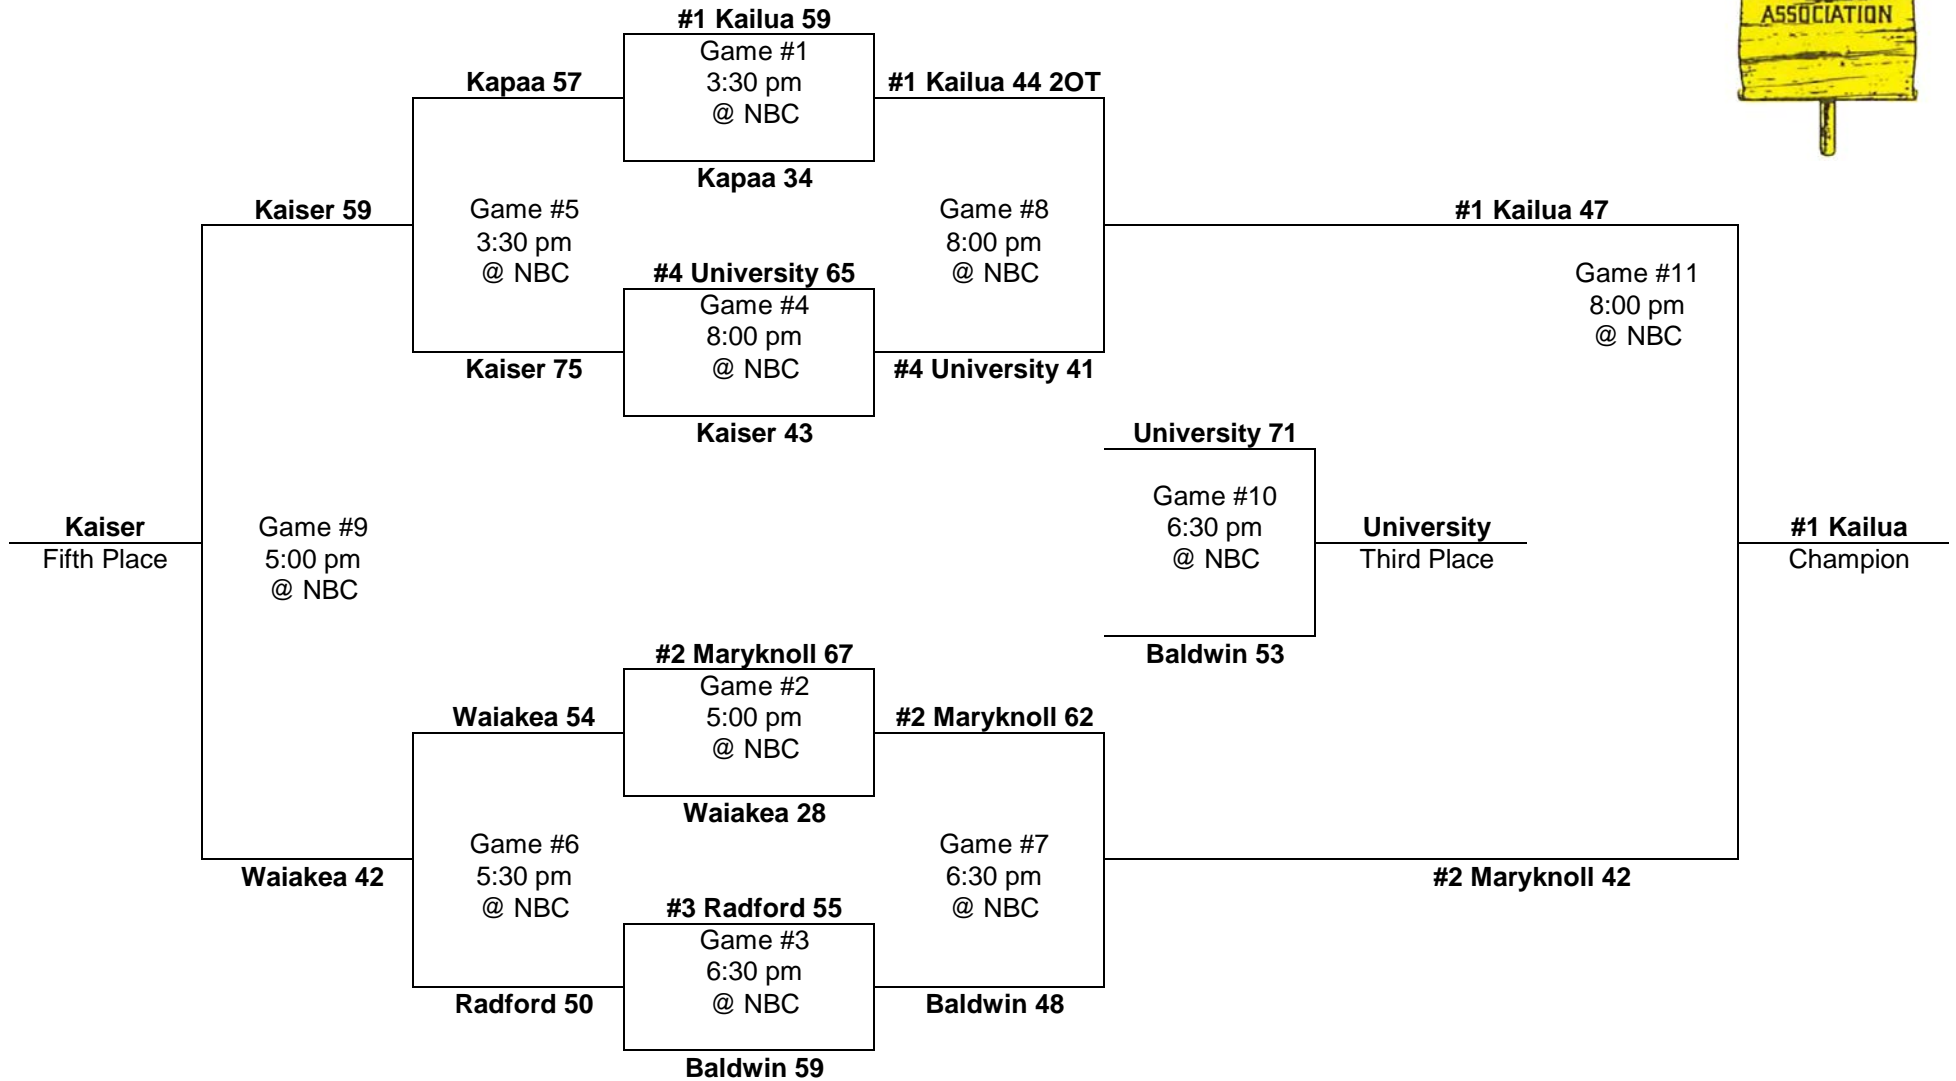

**Saturday
March 13**

**Friday
March 12**

**Thursday
March 11**

**Friday
March 12**

**Saturday
March 13**