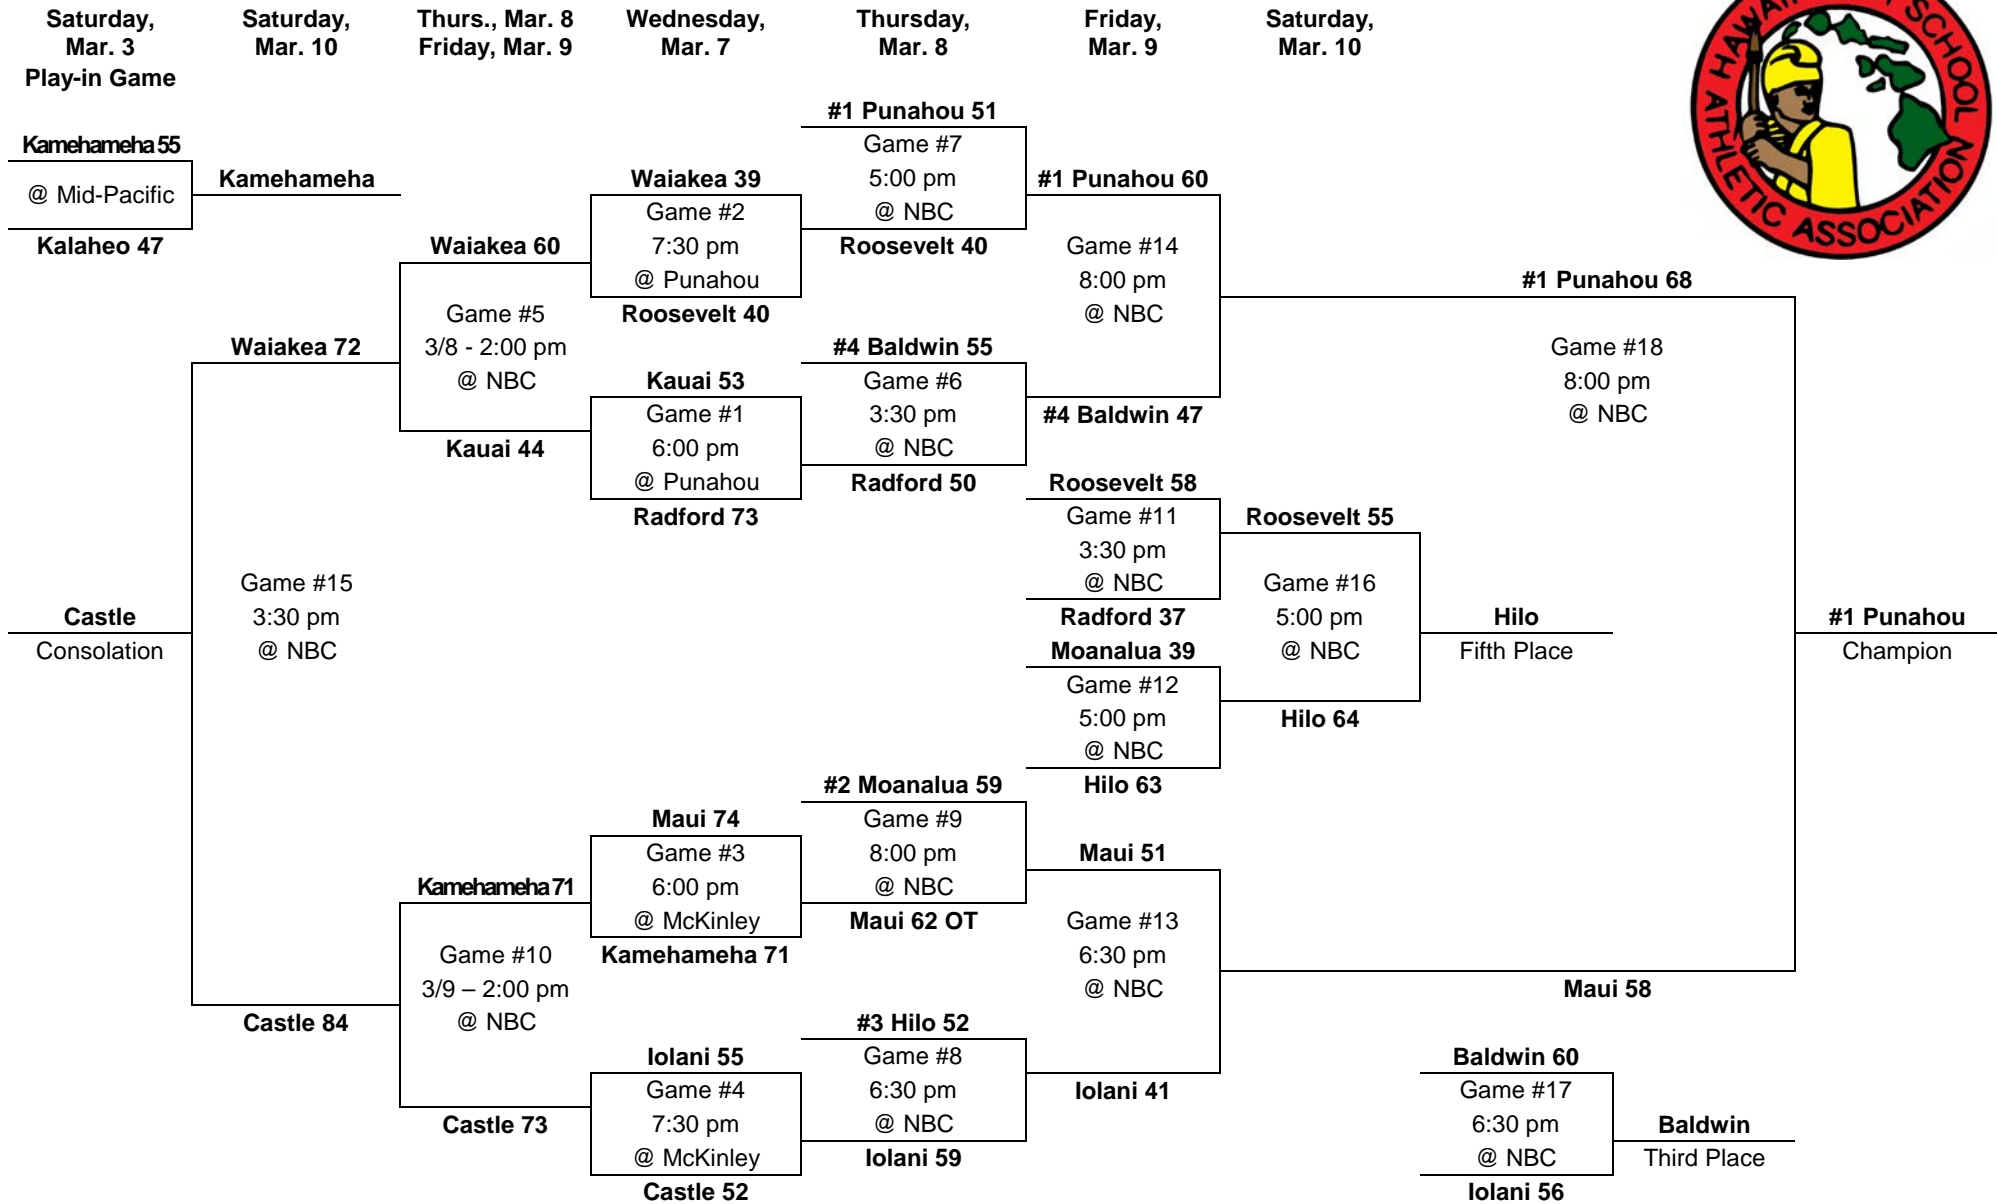

1990 – Boys Basketball - Division AA: 12-team tournament (McKinley gym, Hemmeter Fieldhouse, Neal S. Blaisdell Arena)

PARTICIPATING TEAMS					MEDIA ALL-TOURNAMENT TEAM: Chris Miller, Punahou – MVP Kevin Wong, Punahou Henry Acob, Maui
OIA (4) 1. Moanalua 2. Radford 3. Roosevelt 4. Castle	ILH (3) 1. Punahou 2. Iolani 3. Kamehameha	BIIF (2) 1. Hilo 2. Waiakea	MIL (2) 1. Baldwin 2. Maui	KIF (1) 1. Kauai	
Play-in: Kalaheo (OIA5) vs. Kamehameha (ILH3)					Leading scorers: (3 games) Teddy Agullana, Castle (26 FG, 1 3-FG, 25-34 FT, 78 pts, 26.0 ppg) (4 games) Ty Brauch, Maui (25 FG, 10 3-FG, 24-30 FT, 84 pts, 21.0 ppg)