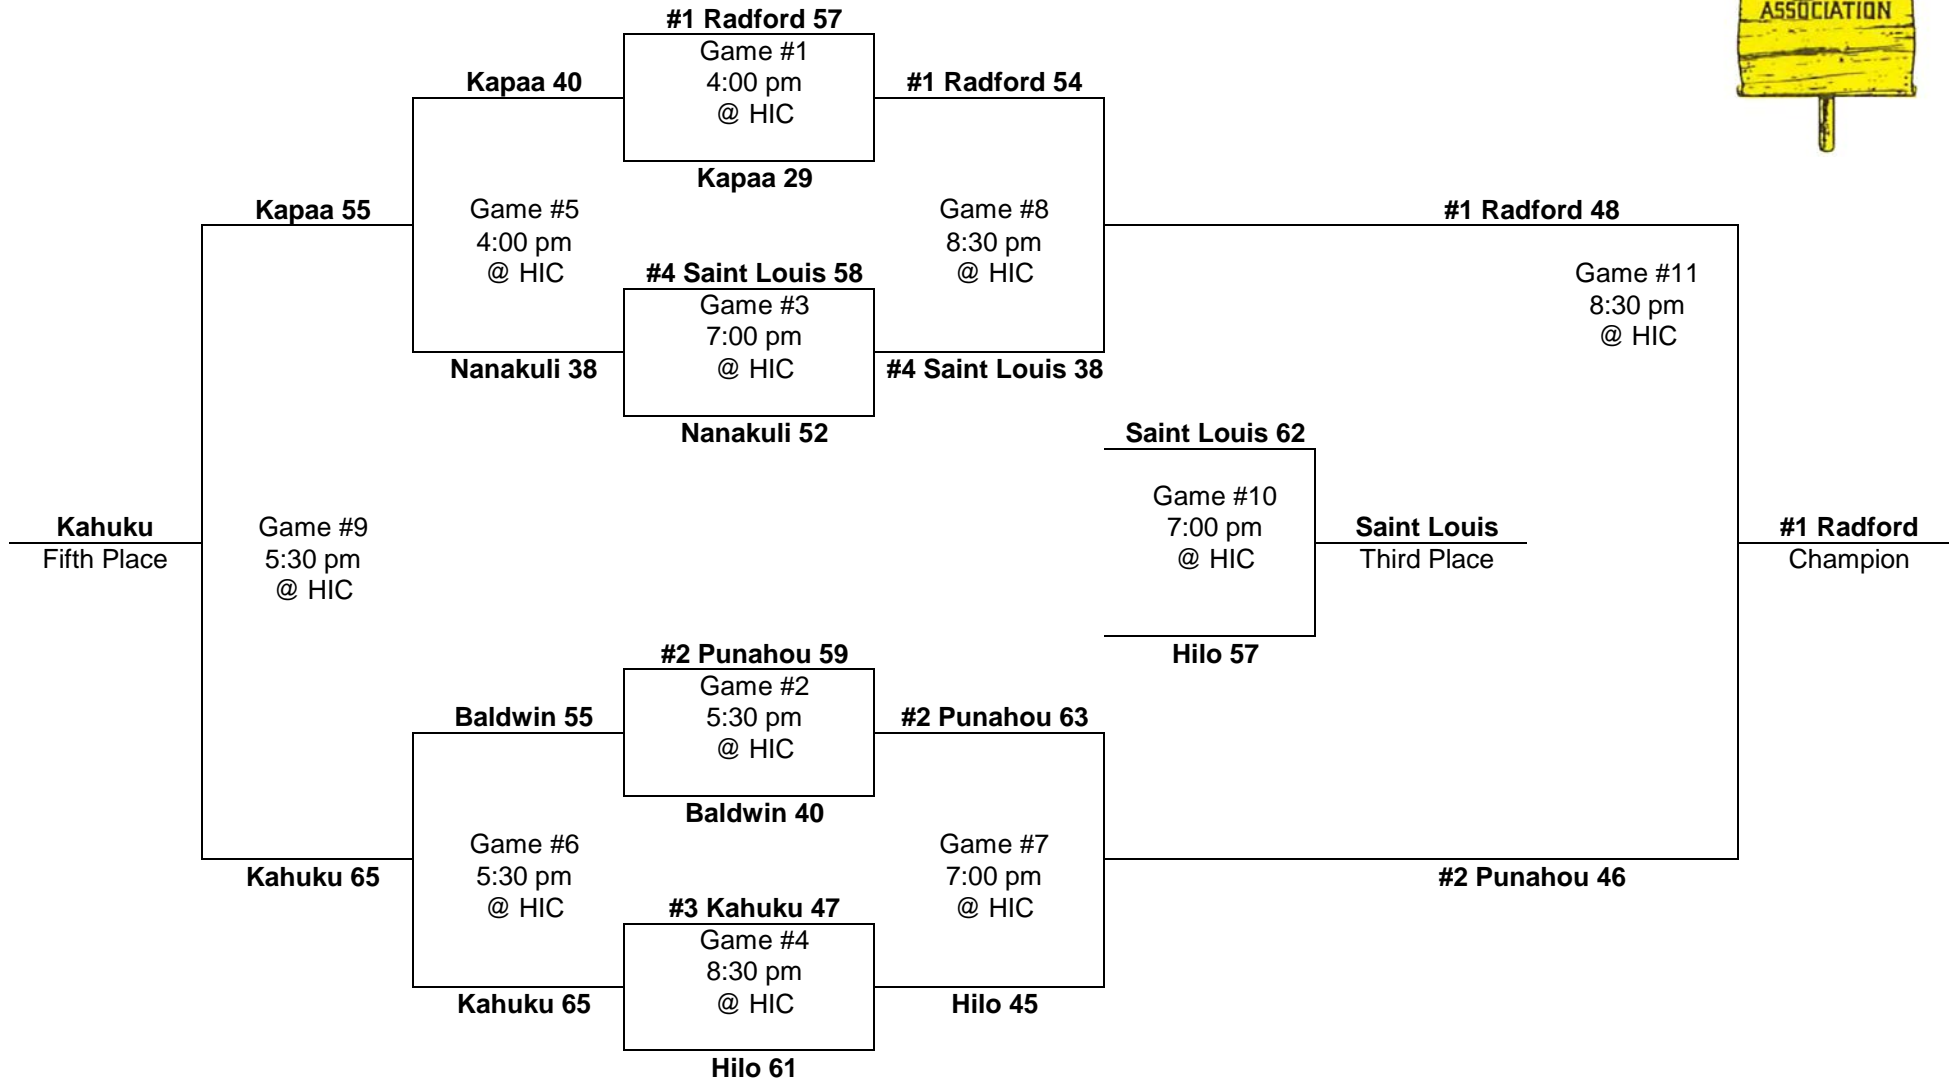

Saturday
March 12

Friday
March 11

Thursday
March 10

Friday
March 11

Saturday
March 12