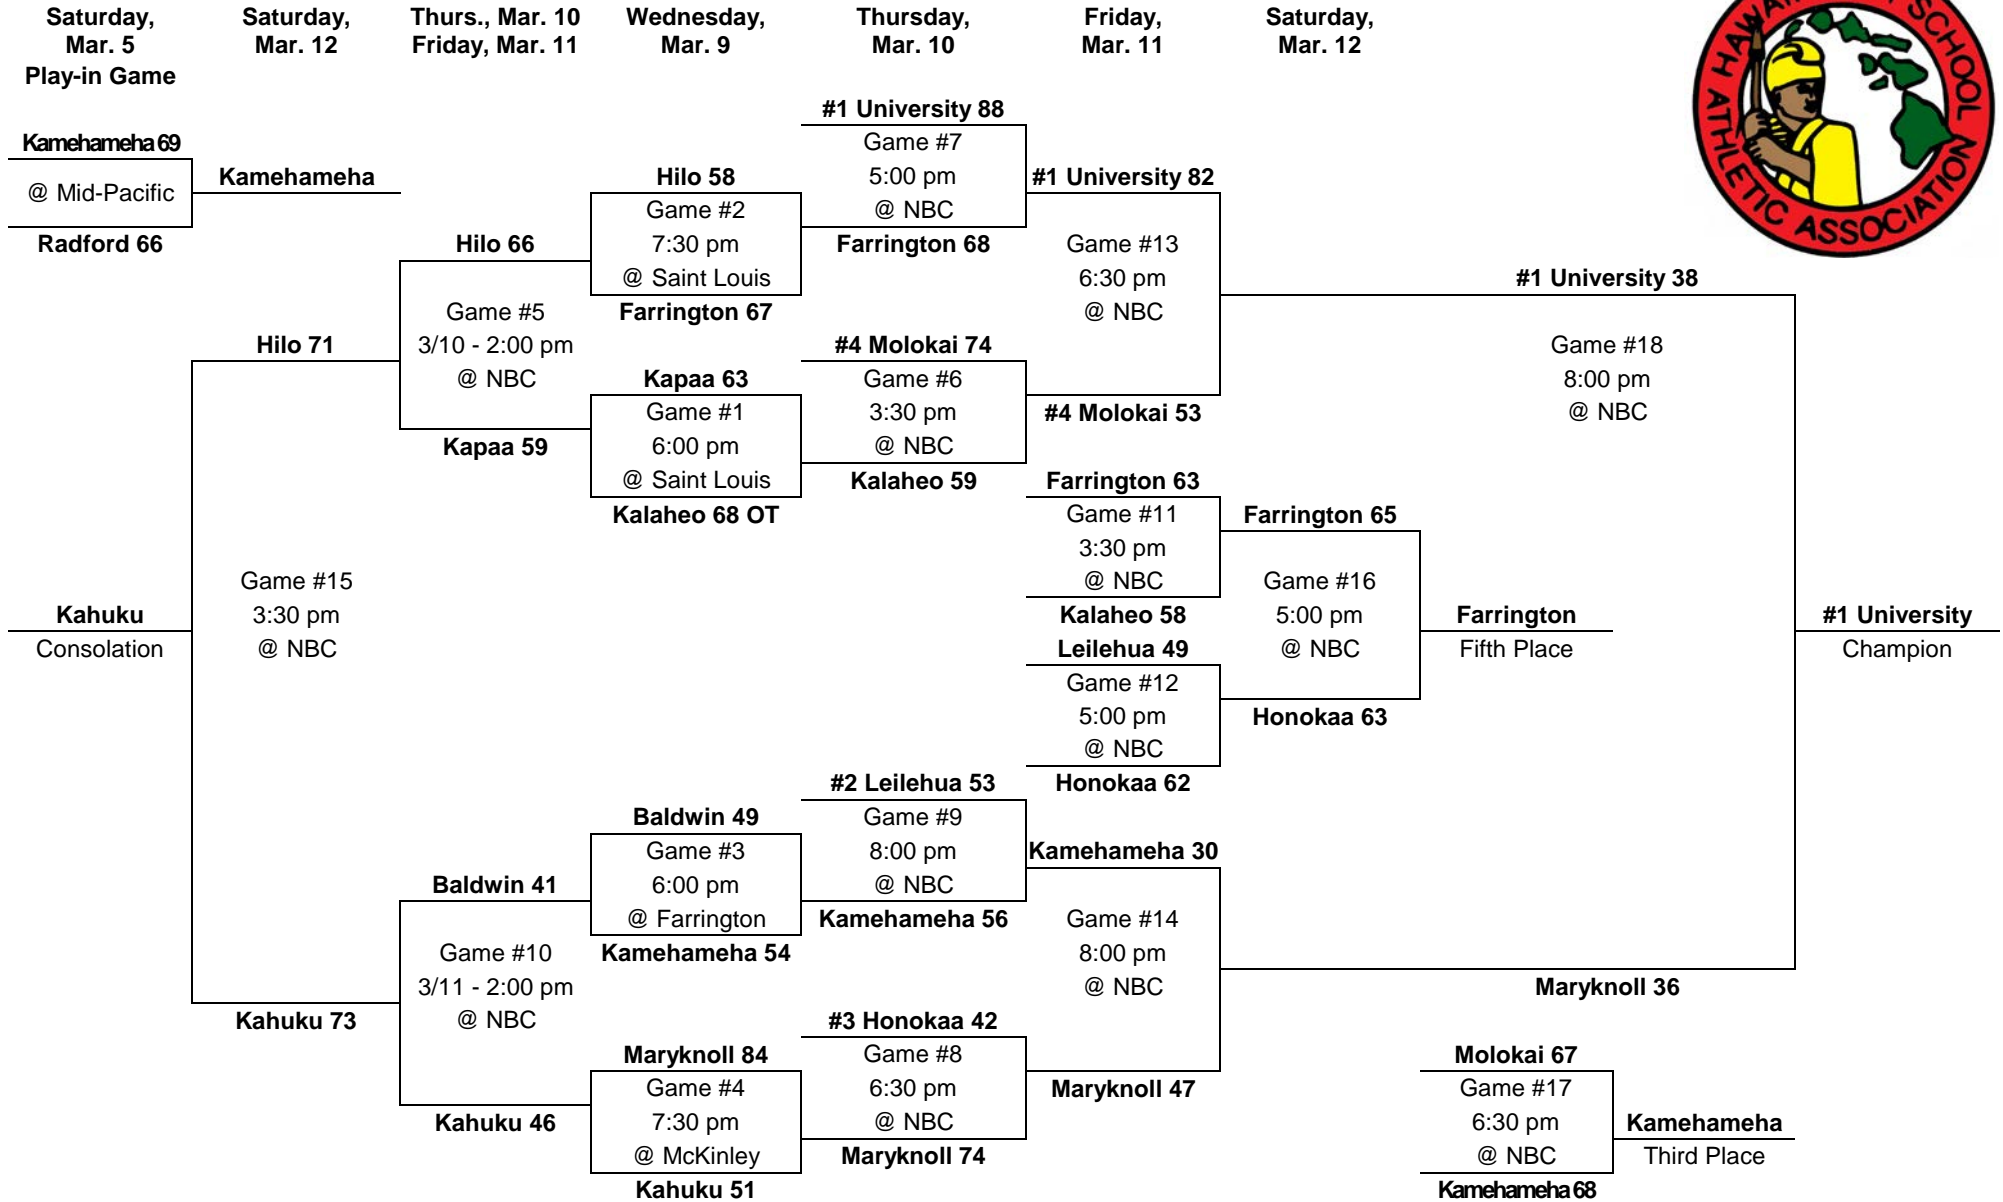

1988 – Boys Basketball - Division AA: 12-team tournament (McCabe gym, Farrington gym, Neal S. Blaisdell Arena)

PARTICIPATING TEAMS					Leading scorer:
OIA (4) 1. Leilehua 2. Kalaheo 3. Farrington 4. Kahuku	ILH (3) 1. University 2. Maryknoll 3. Kamehameha	BIIF (2) 1. Honokaa 2. Hilo	MIL (2) 1. Molokai 2. Baldwin	KIF (1) 1. Kapaa	(3 games) Jarrin Akana, Molokai (22 FG, 8 3-FG, 27-31 FT, 79 pts, 26.3 ppg) (4 games) Tavesi Augafa, Farrington (27 FG, 1 3-FG, 16-21 FT, 71 pts, 17.3 ppg) (5 games) Lenny Kai, Kamehameha (23 FG, 13 3-FG, 10-13 FT, 69 pts, 13.8 ppg) Note: First year of the 3-pt FG
Play-in: Radford (OIA5) vs. Kamehameha (ILH3)