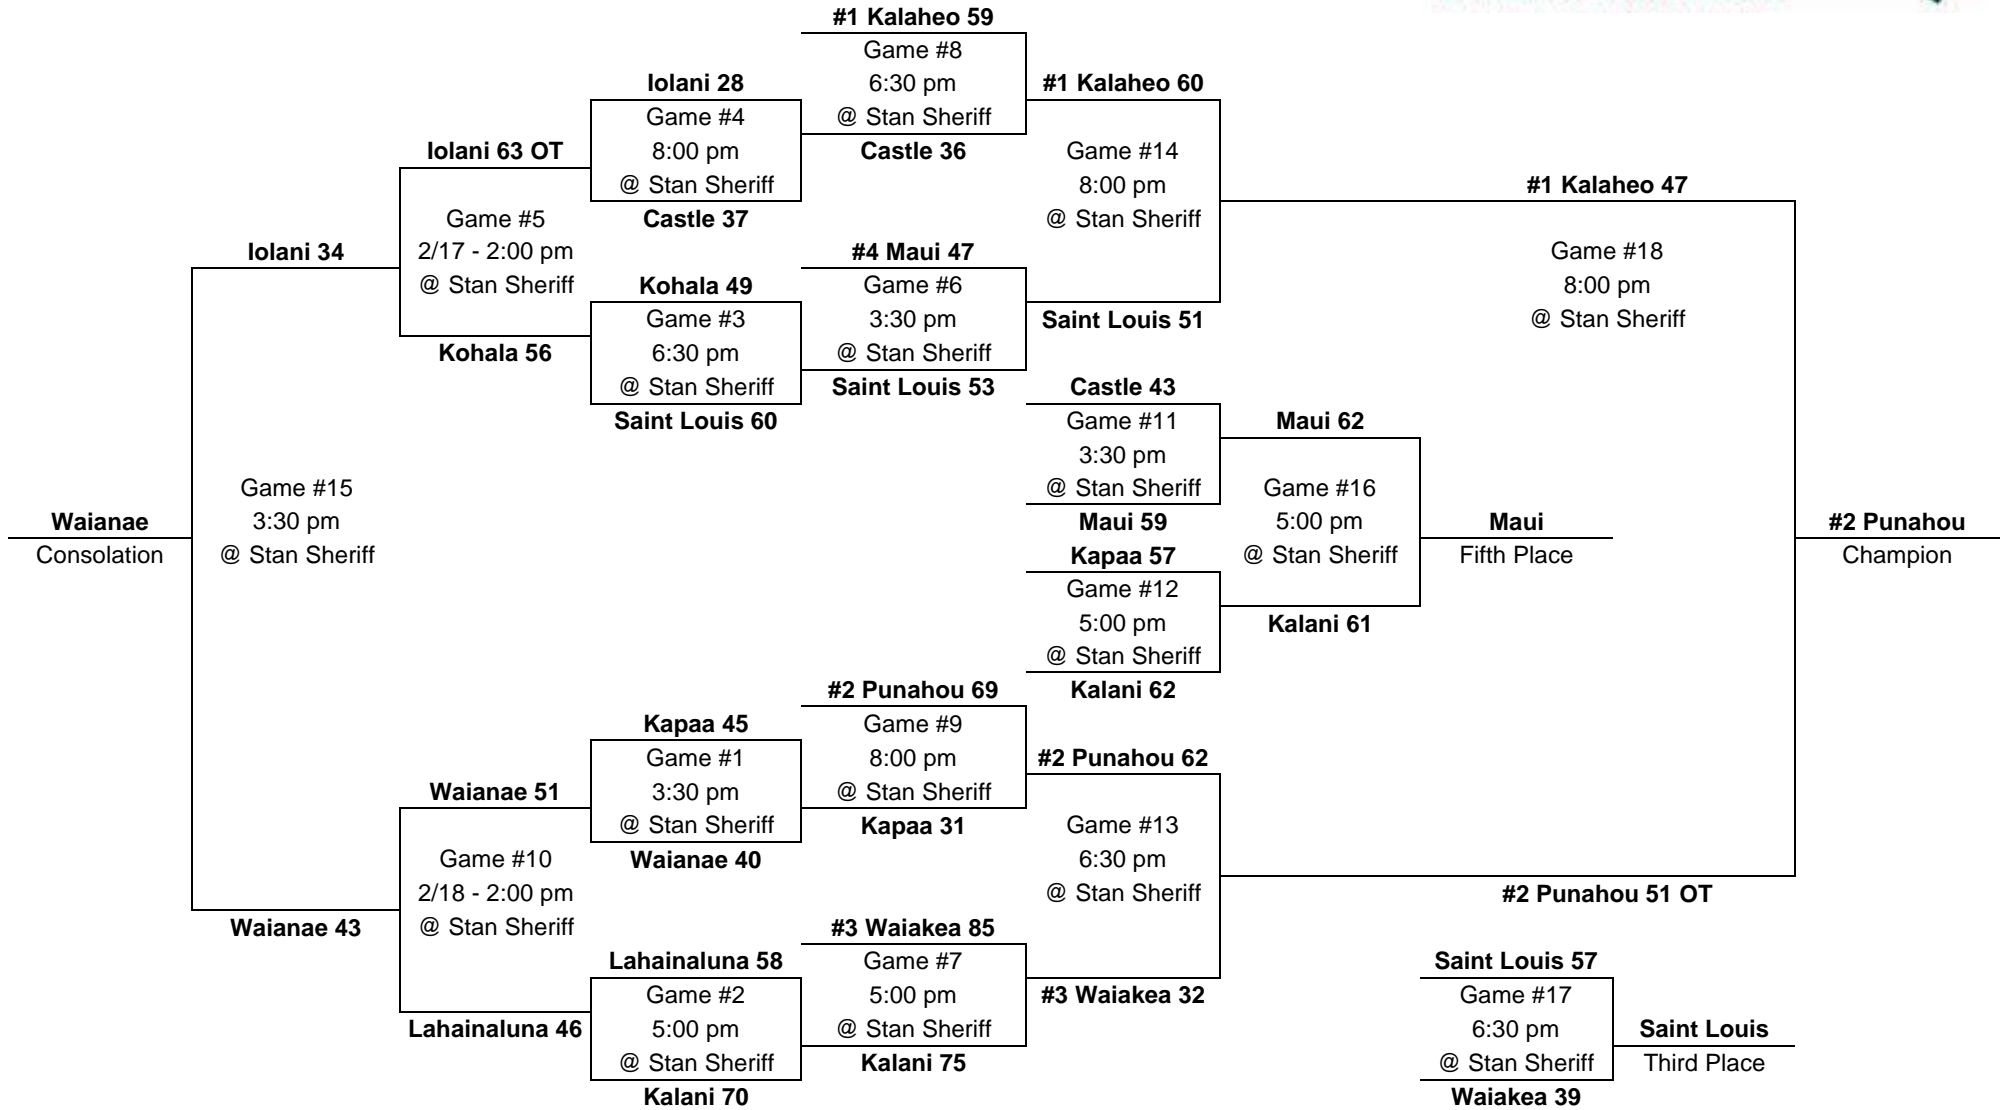

1999 – Boys Basketball - Division AA: 12-team tournament (Stan Sheriff Center, UH Manoa)

Friday,
Feb. 19

Wed., Feb. 17
Thurs., Feb. 18

Tuesday,
Feb. 16

Wednesday,
Feb. 17

Thursday,
Feb. 18

Friday,
Feb. 19

PARTICIPATING TEAMS					ALL-TOURNAMENT TEAM: Brandon Brooks, Punahou – MOP Julian Sensley, Kalaheo Everett Frye, Kalani Matt Vivas, Saint Louis Leading scorers: (3 games) Kyle Bartholomew, Waiakea (21 FG, 3 3-FG, 13-20 FT, 58 pts, 19.3 ppg) (4 games) Everett Frye, Kalani (34 FG, 10 3-FG, 19-24 FT, 97 pts, 24.3 ppg)
OIA (4)	ILH (3)	BIIF (2)	MIL (2)	KIF (1)	
1. Kalaheo	1. Punahou	1. Waiakea	1. Maui	1. Kapaa	
2. Kalani	2. Saint Louis	2. Kohala	2. Lahainaluna		
3. Waianae	3. Iolani				
4. Castle