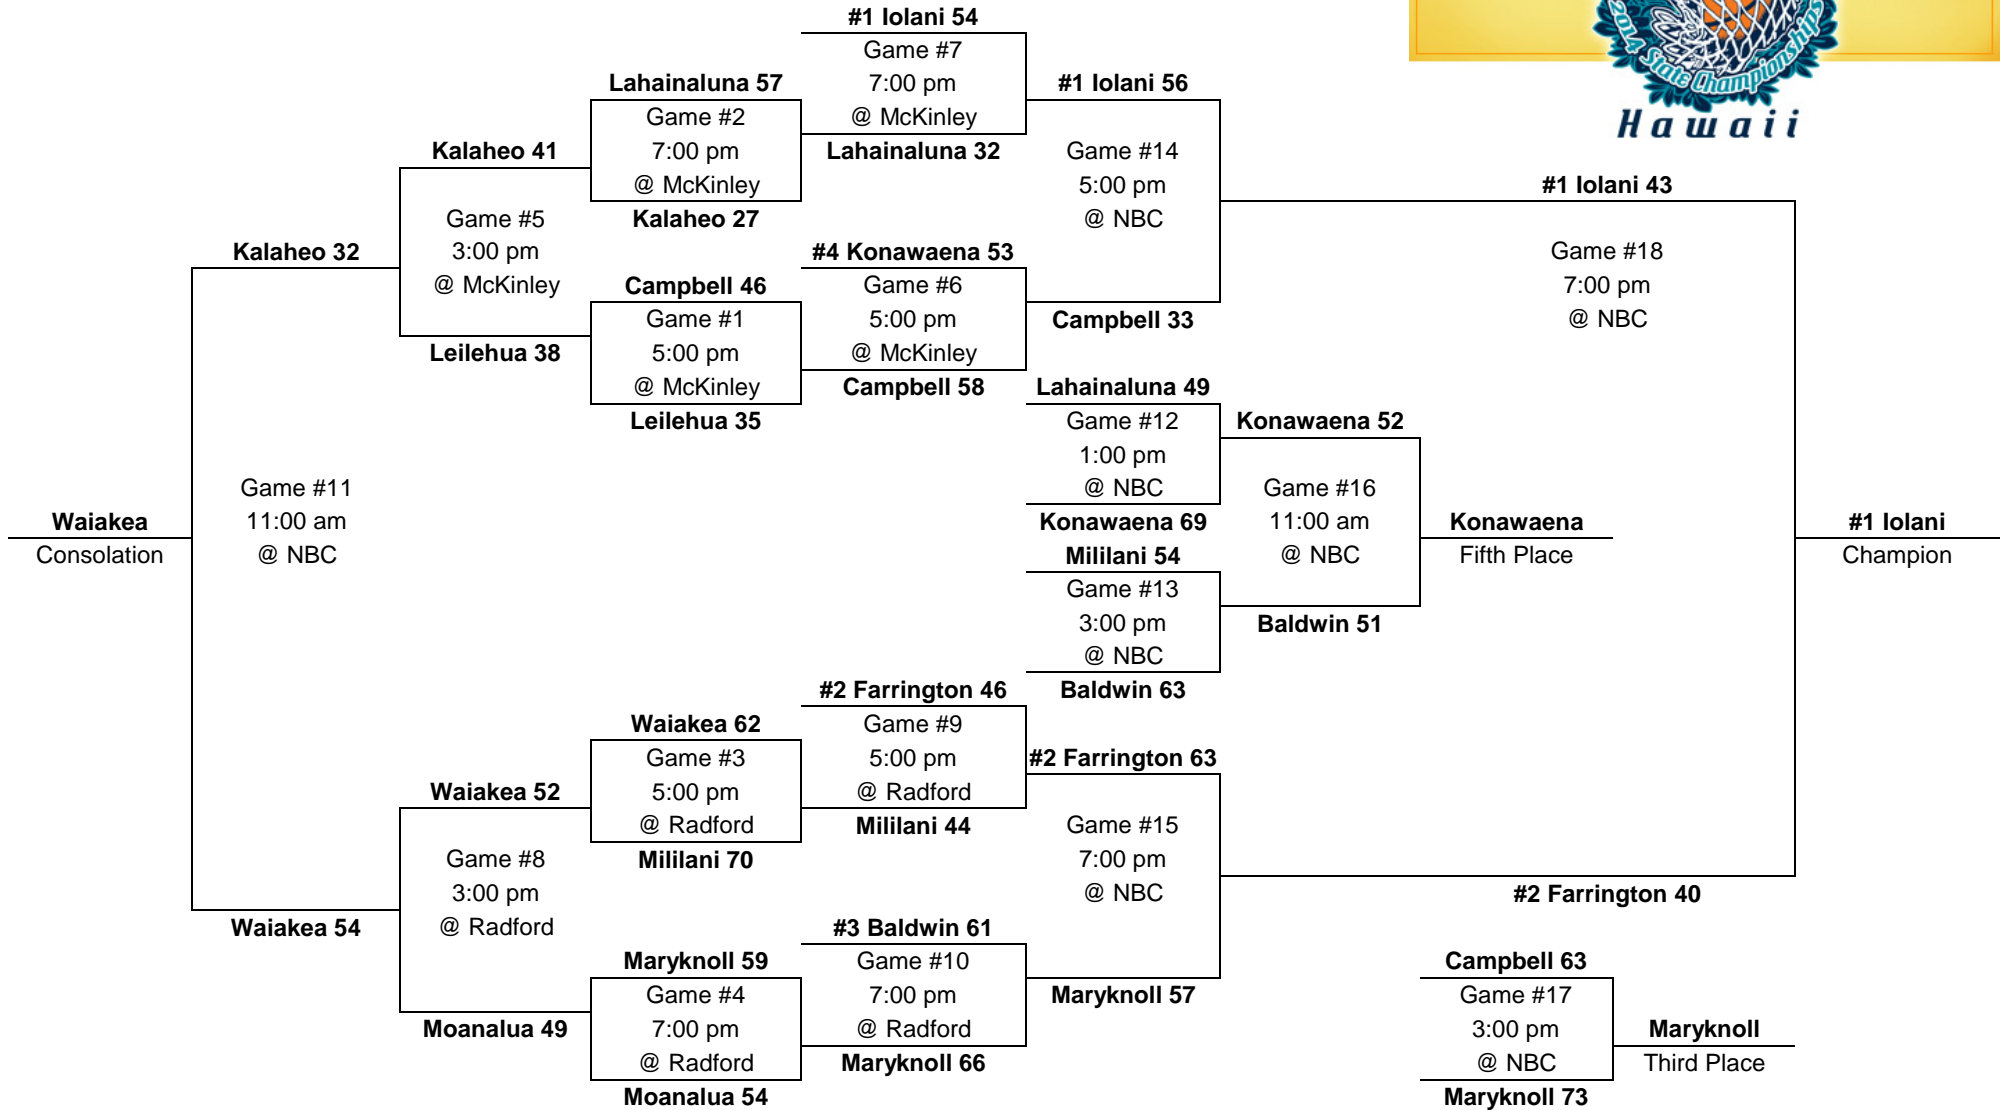

2014 – Boys Basketball - Division 1: 12-team tournament (Radford gym, McKinley gym, Neal S. Blaisdell Arena)

Friday,
Feb. 21

Thursday,
Feb. 20

Wednesday,
Feb. 19

Thursday,
Feb. 20

Friday,
Feb. 21

Saturday,
Feb. 22