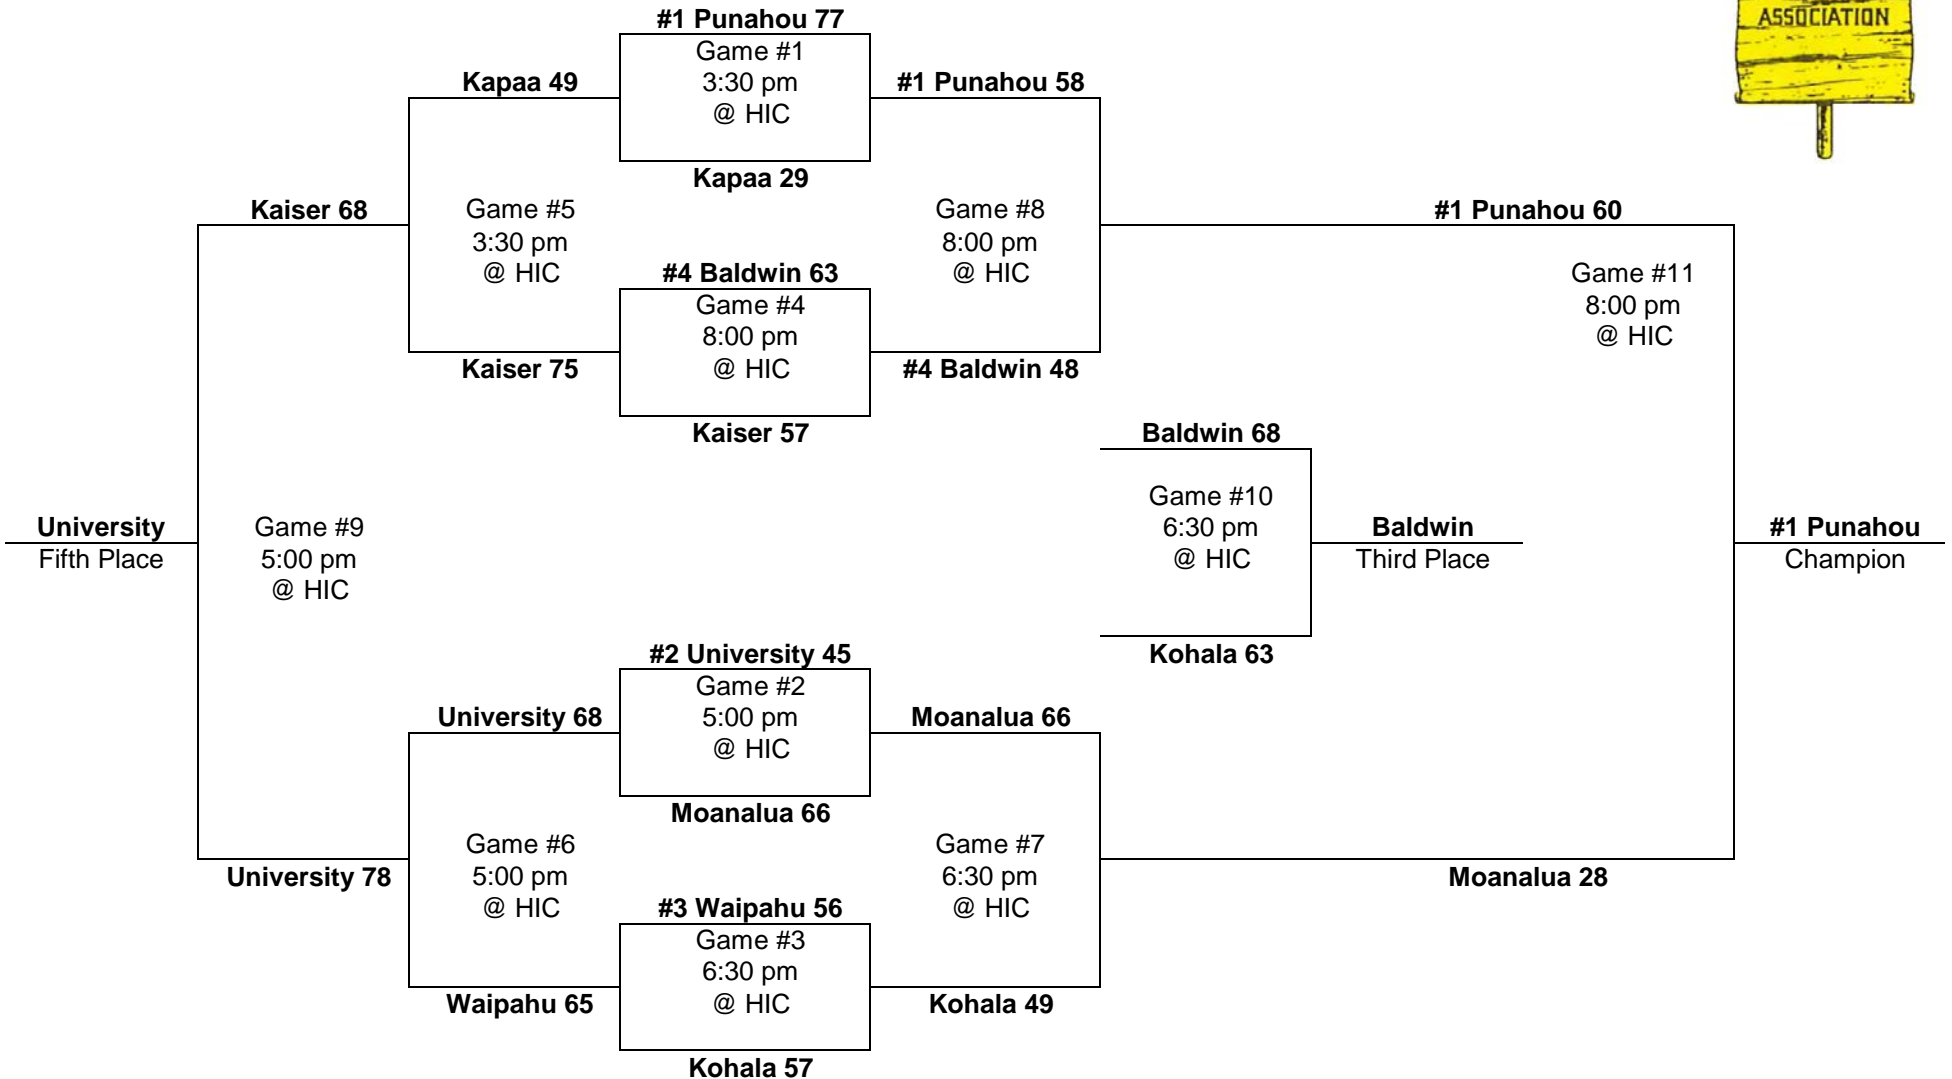

Saturday
March 10

Friday
March 9

Thursday
March 8

Friday
March 9

Saturday
March 10