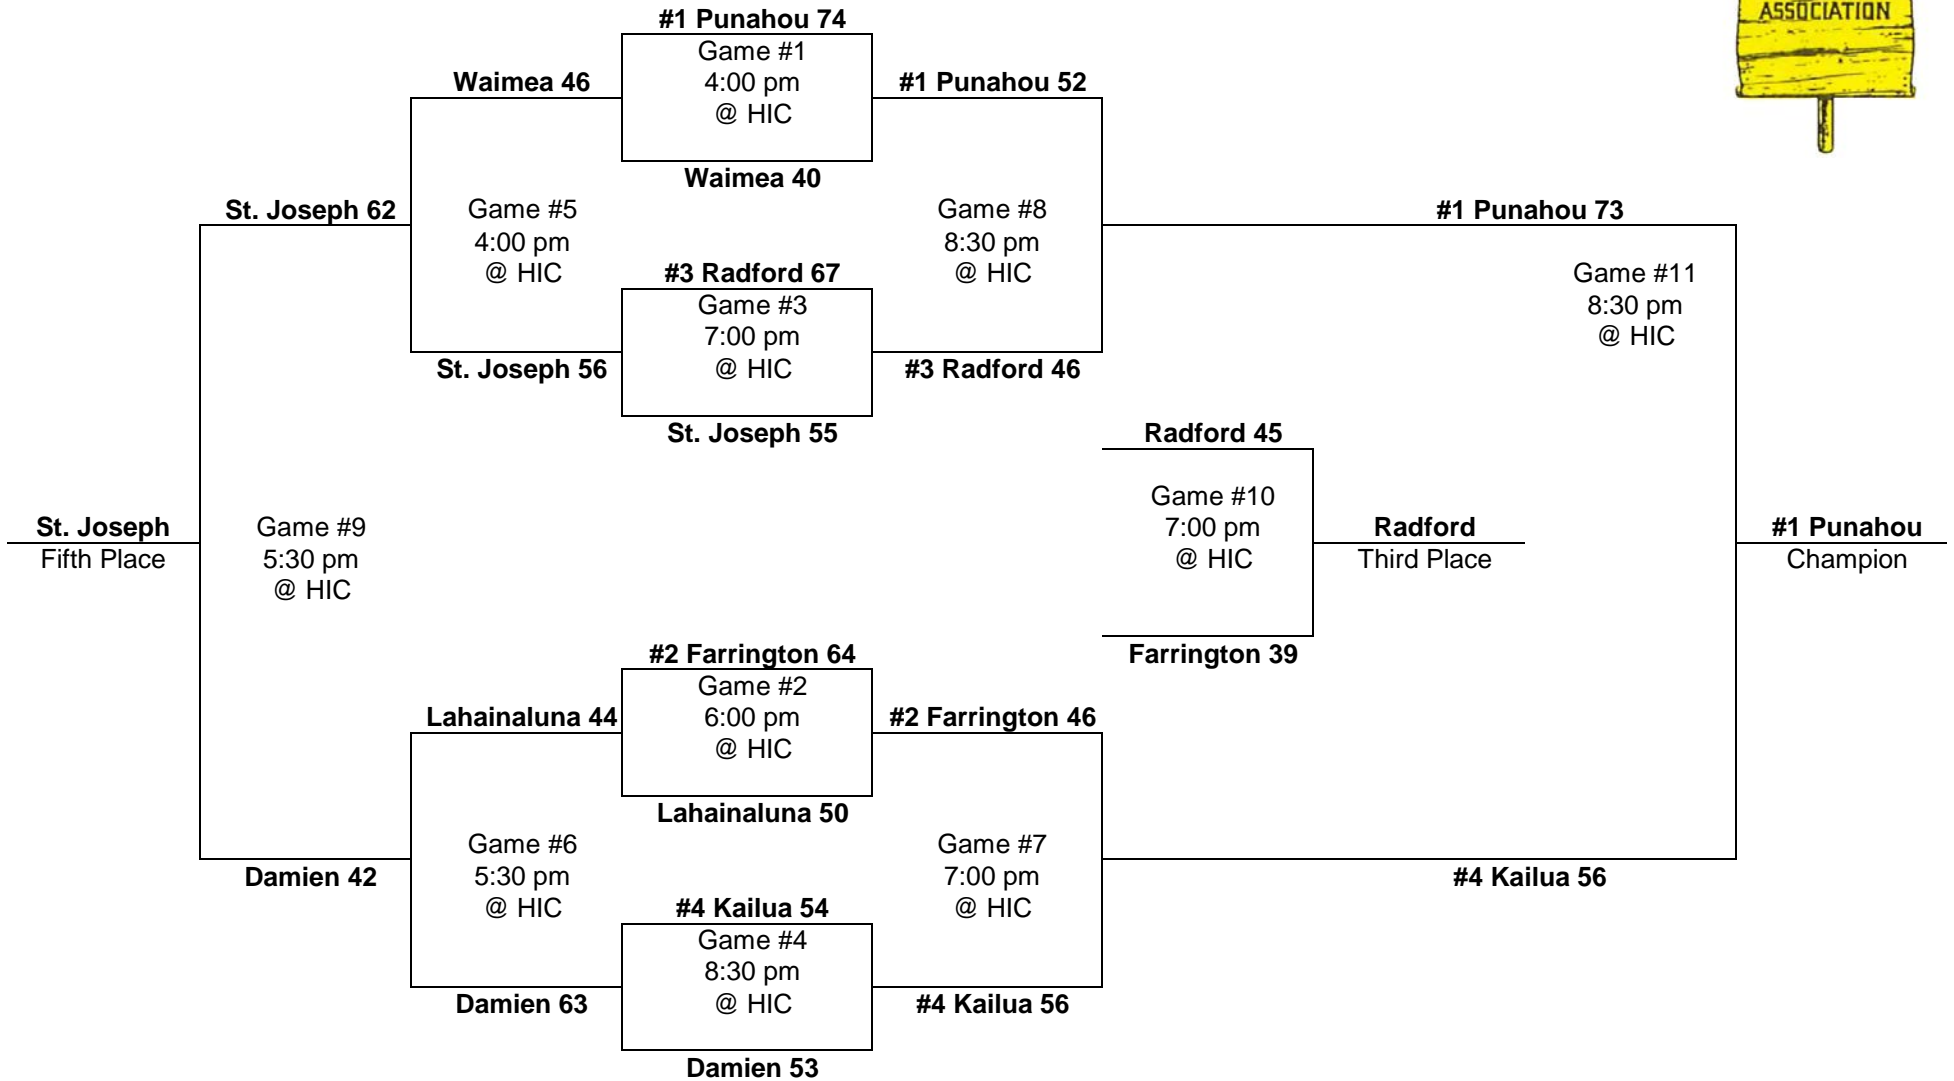

Saturday
March 9

Friday
March 8

Thursday
March 7

Friday
March 8

Saturday
March 9