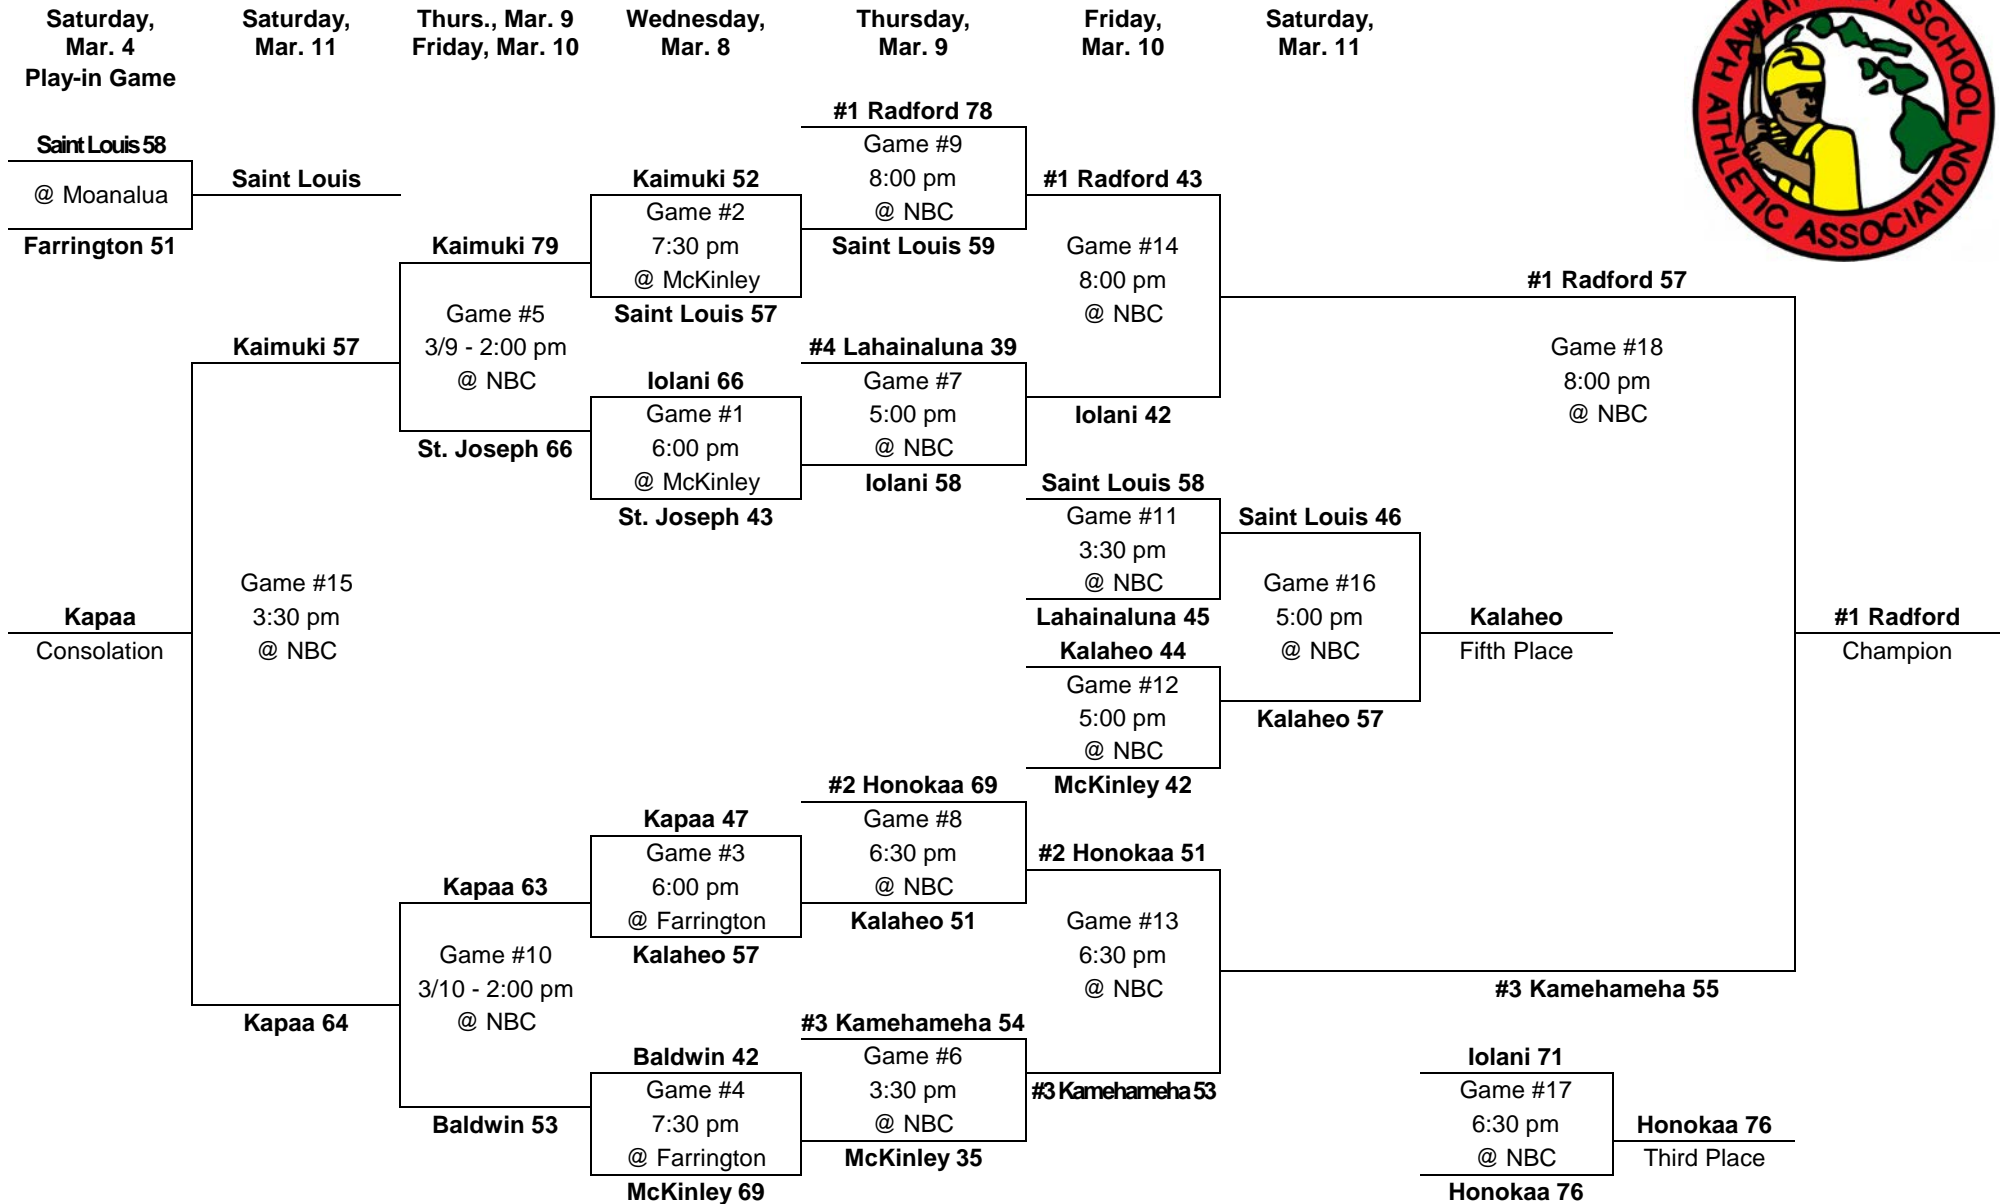

1989 – Boys Basketball - Division AA: 12-team tournament (McKinley gym, Farrington gym, Neal S. Blaisdell Arena)

PARTICIPATING TEAMS					MEDIA ALL-TOURNAMENT TEAM: Marcus Smith, Radford– MVP	
OIA (4) 1. Radford 2. McKinley 3. Kalaheo 4. Kaimuki	ILH (3) 1. Kamehameha 2. Iolani 3. Saint Louis	BIIF (2) 1. Honokaa 2. St. Joseph	MIL (2) 1. Lahainaluna 2. Baldwin	KIF (1) 1. Kapaa	Troy McCoy, Radford	Sy Frazier, Honokaa
Play-in: Farrington (OIA5) vs. Saint Louis (ILH3)					Rodney Arias, Kamehameha	Lenny Kai, Kamehameha
					Lamont Davis, Radford	
					Leading scorer:	
					(3 games) Sy Frazier, Honokaa (59 pts, 19.7 ppg)	
					(4 games) Kanoe Winchester, Iolani	
					(24 FG, 10 3-FG, 3-3 FT, 63 pts, 15.8 ppg)