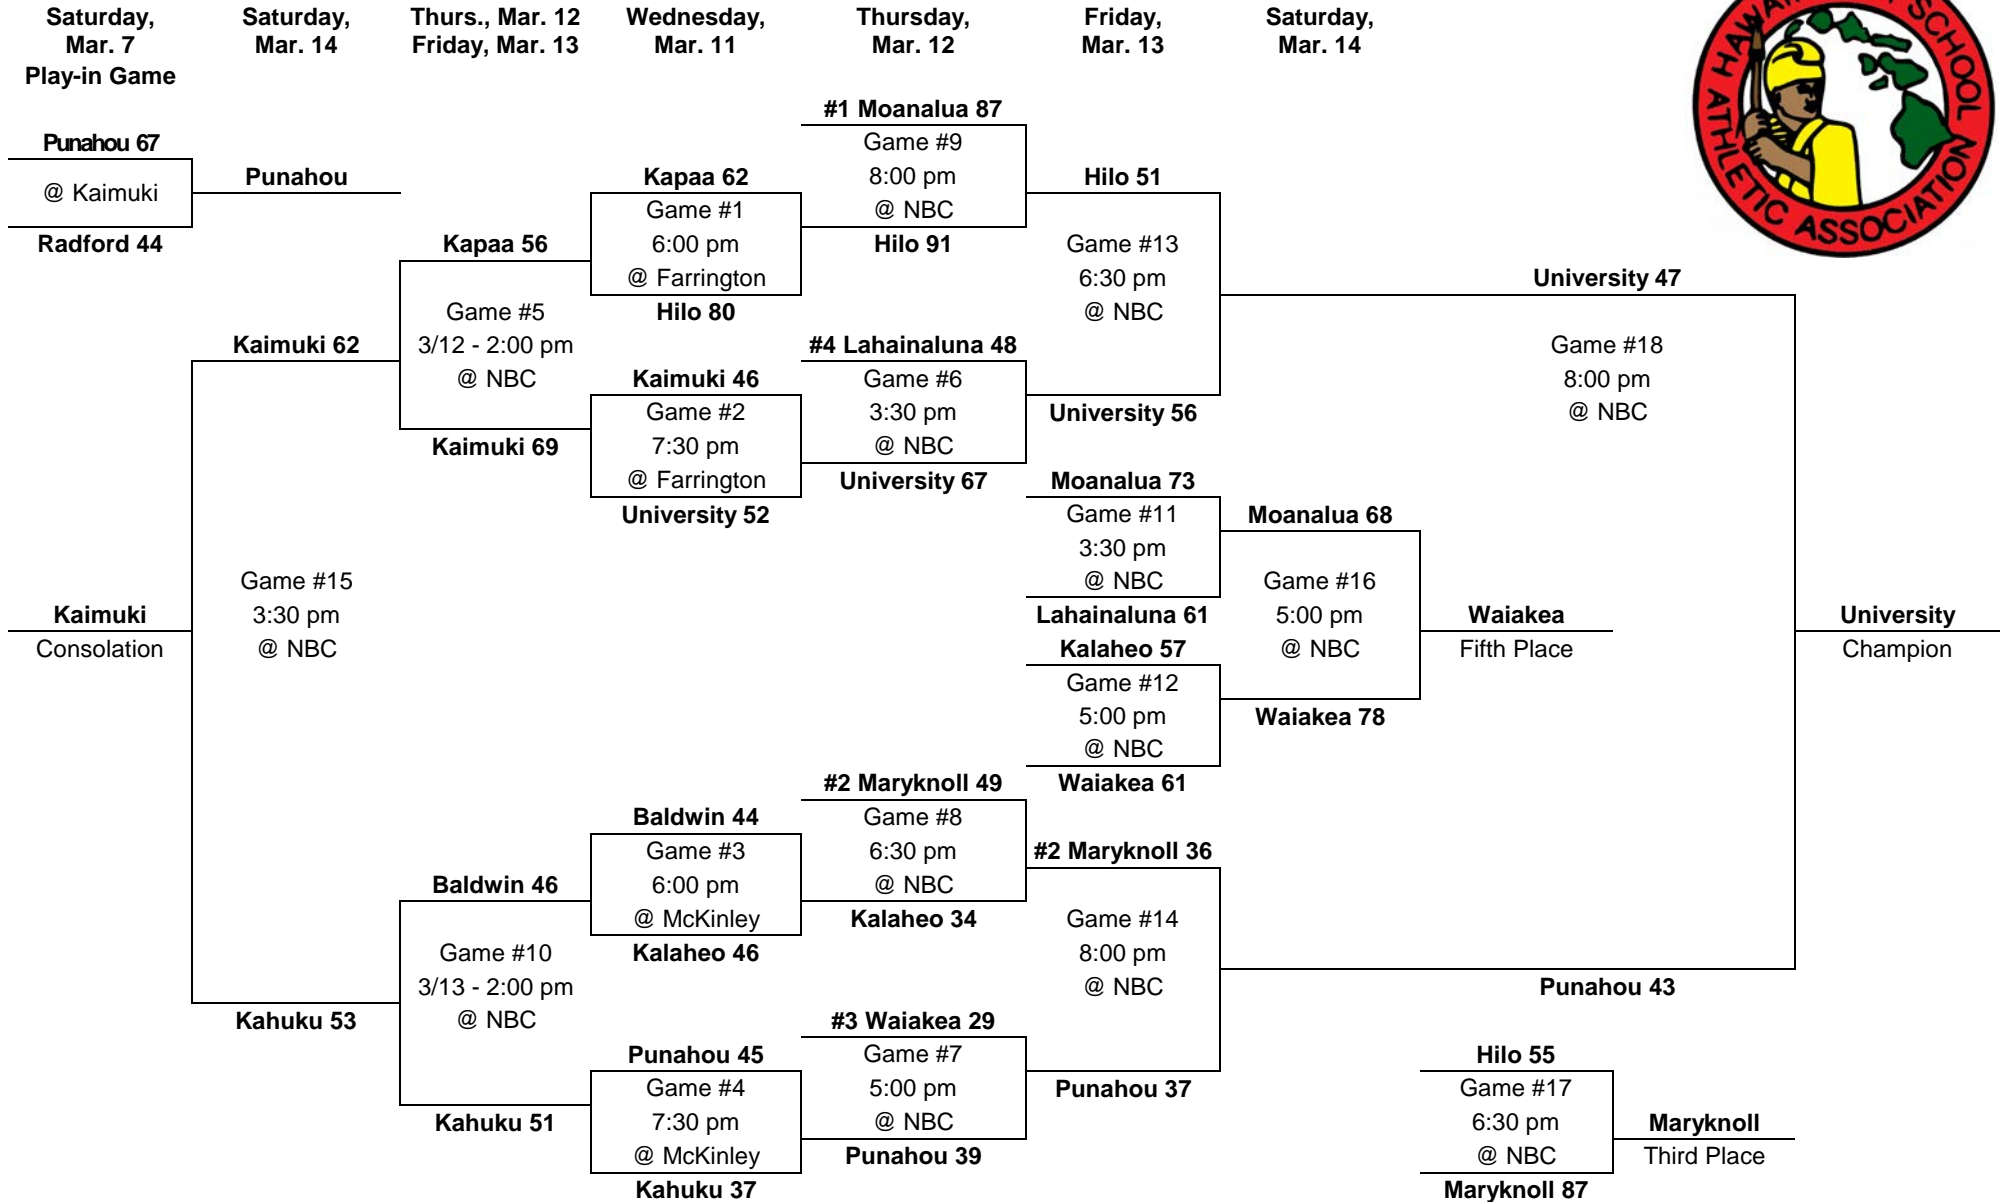

1987 – Boys Basketball - Division AA: 12-team tournament (McKinley gym, Farrington gym, Neal S. Blaisdell Arena)

PARTICIPATING TEAMS					Leading scorers:
OIA (4) 1. Moanalua 2. Kahuku 3. Kalaheo 4. Kaimuki	ILH (3) 1. Maryknoll 2. University 3. Punahou	BIIF (2) 1. Waiakea 2. Hilo	MIL (2) 1. Lahainaluna 2. Baldwin	KIF (1) 1. Kapaa	(3 games) Jimmy Lactaoen, Maryknoll (20 FG, 11-19 FT, 51 pts, 17.0 ppg) Mike DePonte, Moanalua (22 FG, 7-9 FT, 51 pts, 17.0 ppg) (4 games) Bruce Ferreira, Hilo (30 FG, 29-34 FT, 89 pts, 22.2 ppg)
Play-in: Radford (OIA5) vs. Punahou (ILH3)					Note: First play-in team (Punahou) reached the finals.