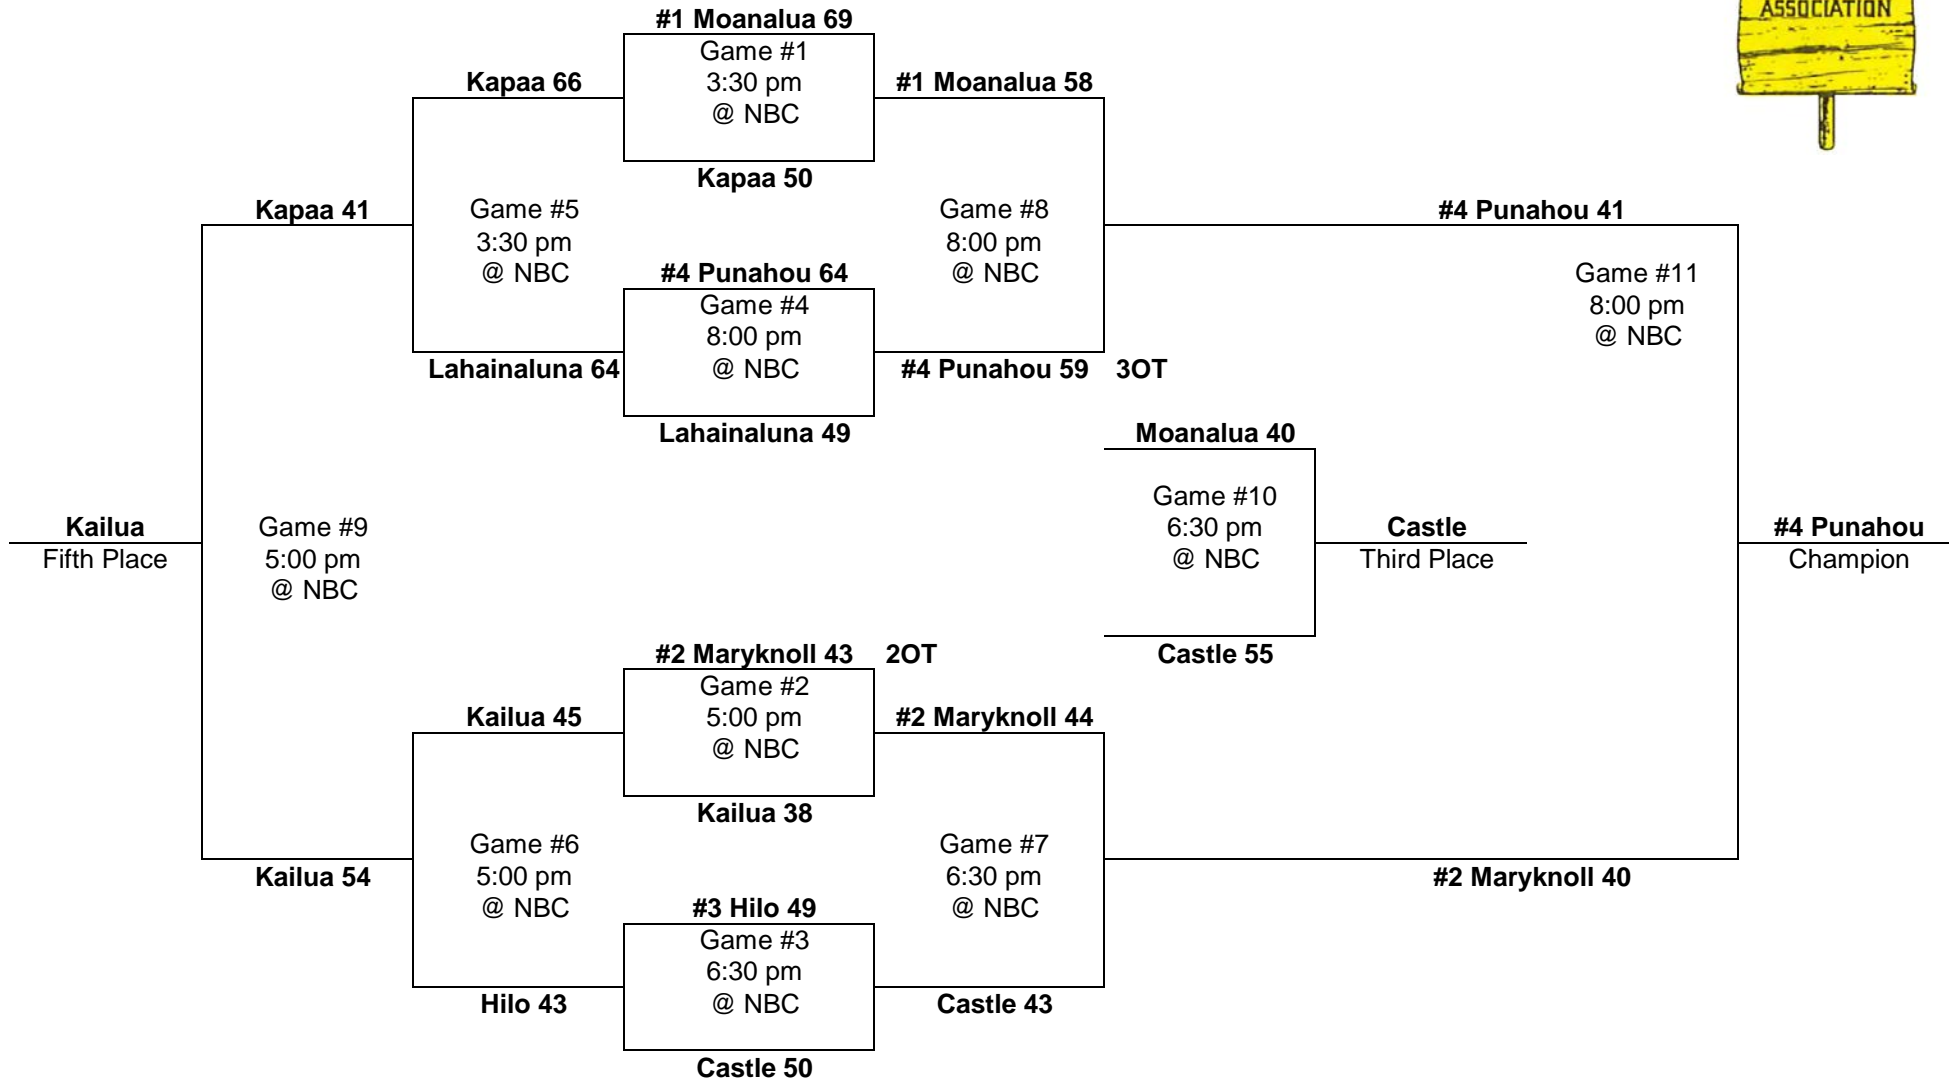

Saturday
March 14

Friday
March 13

Thursday
March 12

Friday
March 13

Saturday
March 14