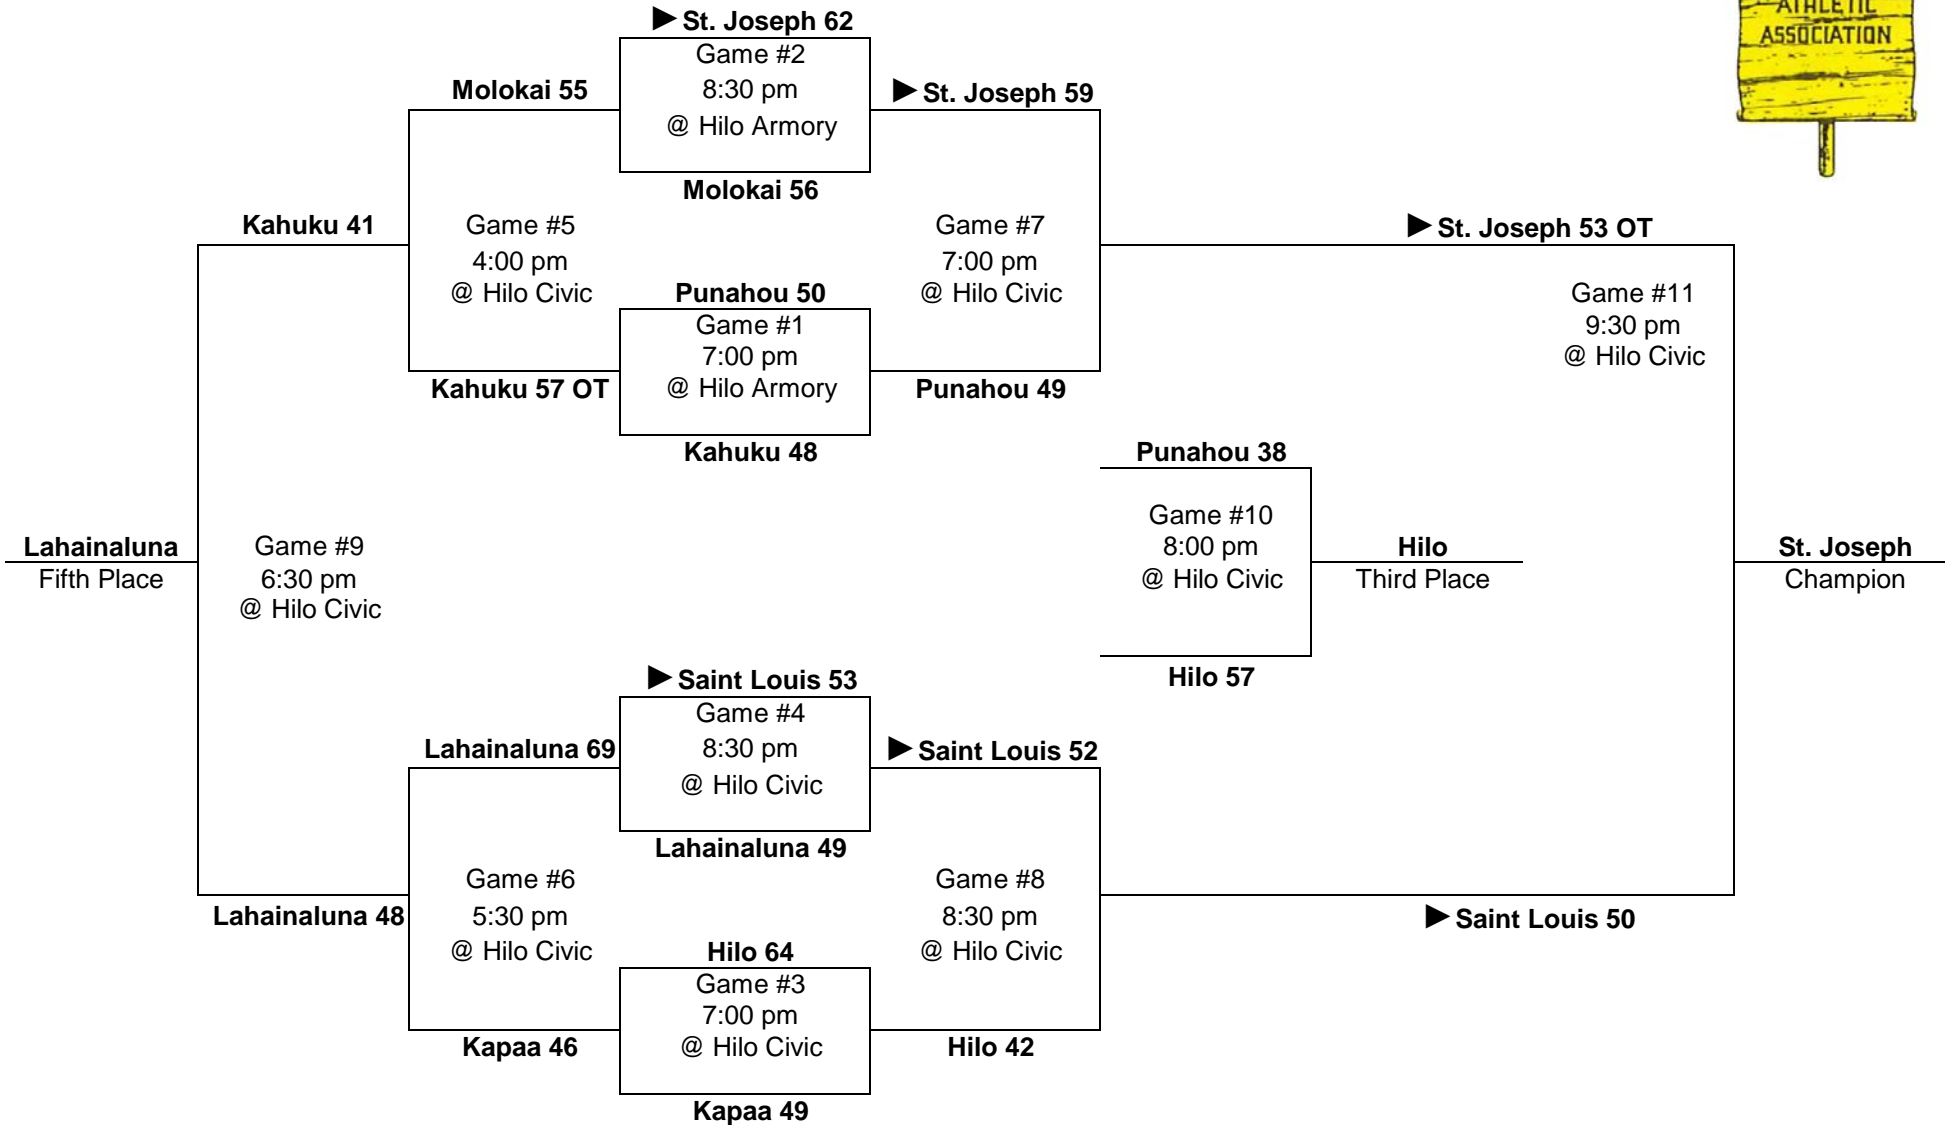

1958 – Boys Basketball - Division "A": 8-team tournament (Hilo Armory; Hilo Civic Auditorium)

Saturday
Feb. 22

Friday
Feb. 21

Thursday
Feb. 20

Friday
Feb. 21

Saturday
Feb. 22

▶ **St. Joseph/Saint Louis - top seeds**