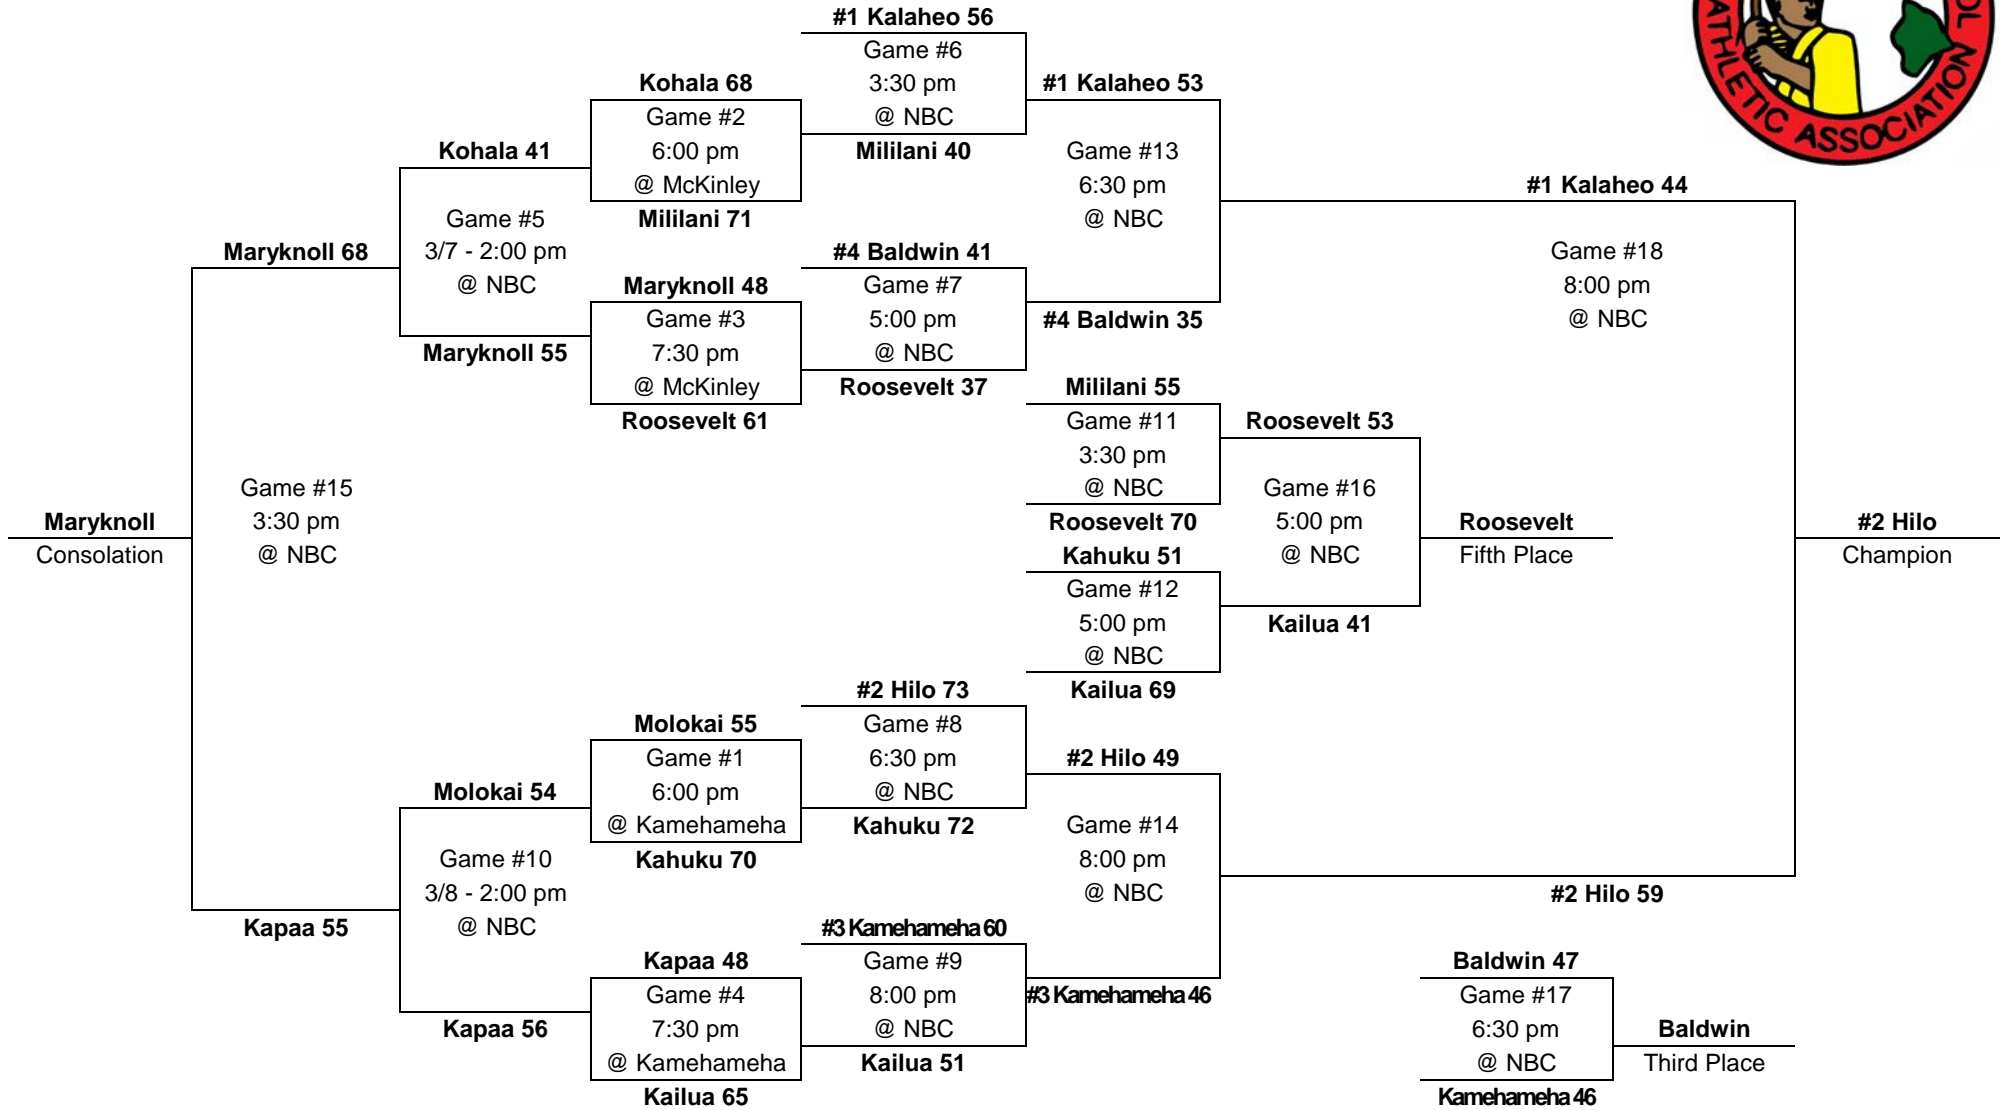

Saturday, Mar. 9   **Thurs., Mar. 7**   **Wednesday, Mar. 6**   **Thursday, Mar. 7**   **Friday, Mar. 8**   **Saturday, Mar. 9**