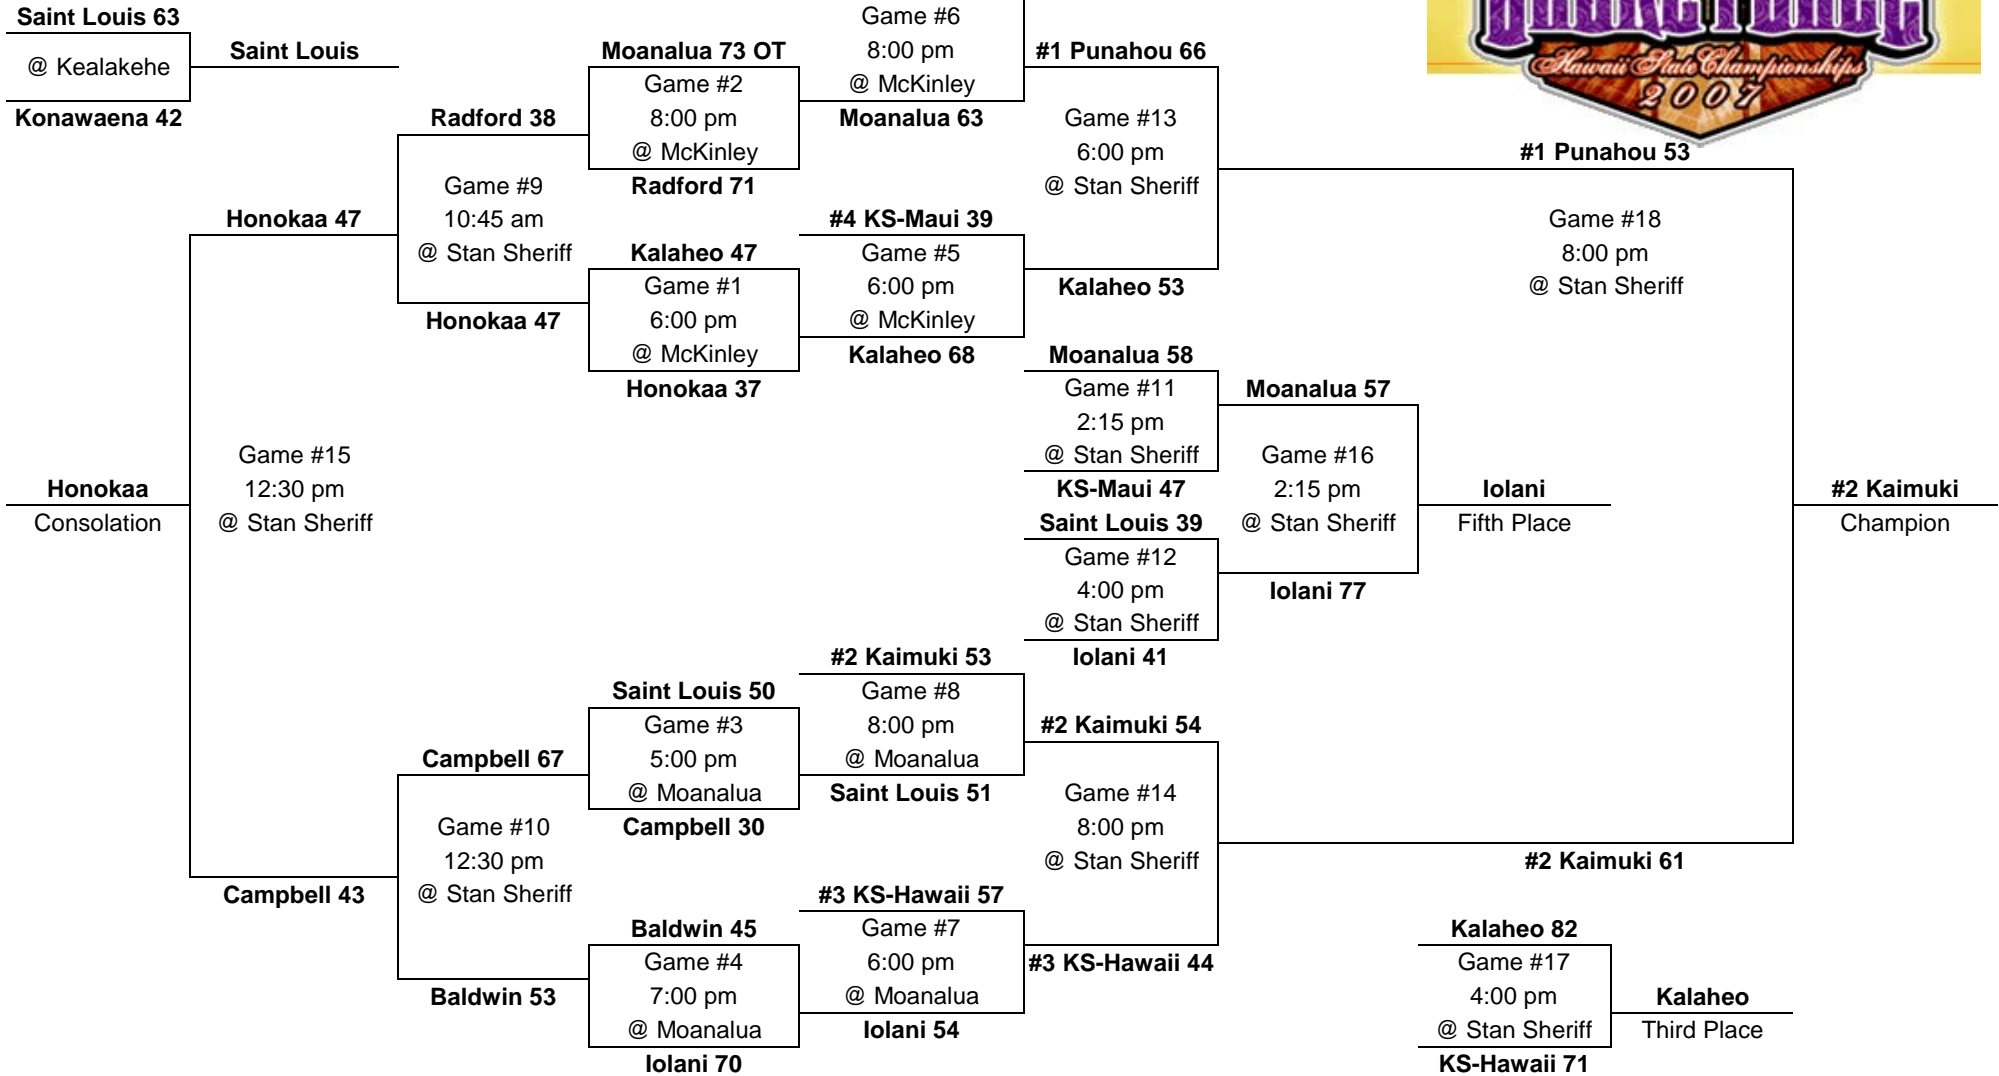

2007 – Boys Basketball - Division 1: 12-team tournament (McKinley gym, Moanalua gym, Stan Sheriff Center)

Saturday,
Feb. 17

Friday,
Feb. 23

Thursday,
Feb. 22

Tuesday,
Feb. 20

Wednesday,
Feb. 21

Thursday,
Feb. 22

Friday,
Feb. 23

Play-in game

PARTICIPATING TEAMS				ALL-TOURNAMENT TEAM: Keone Reyes, Kaimuki – MOP Beau Albrechtson, Kaimuki Spencer McLachlin, Punahou Stevie Austin, Moanalua Leading scorers: (3 games) Jeremiah Ostrowski, Punahou (21 FG, 6 3-FG, 13-23 FT, 61 pts, 20.3 ppg) Keone Reyes, Kaimuki (20 FG, 2 3-FG, 19-27 FT, 61 pts, 20.3 ppg) (4 g) Stevie Austin, Moanalua (33 FG, 9 3-FG, 5-5 FT, 80 pts, 20.0 ppg)
OIA (5) 1. Kaimuki 2. Kalaheo 3. Radford 4. Campbell 5. Moanalua	ILH (3) 1. Punahou 2. Iolani 3. Saint Louis	BIIF (2) 1. KS-Hawaii 2. Honokaa	MIL (2) 1. KS-Maui 2. Baldwin	
Play-in: Saint Louis (ILH3) vs. Konawaena (BIIF3)