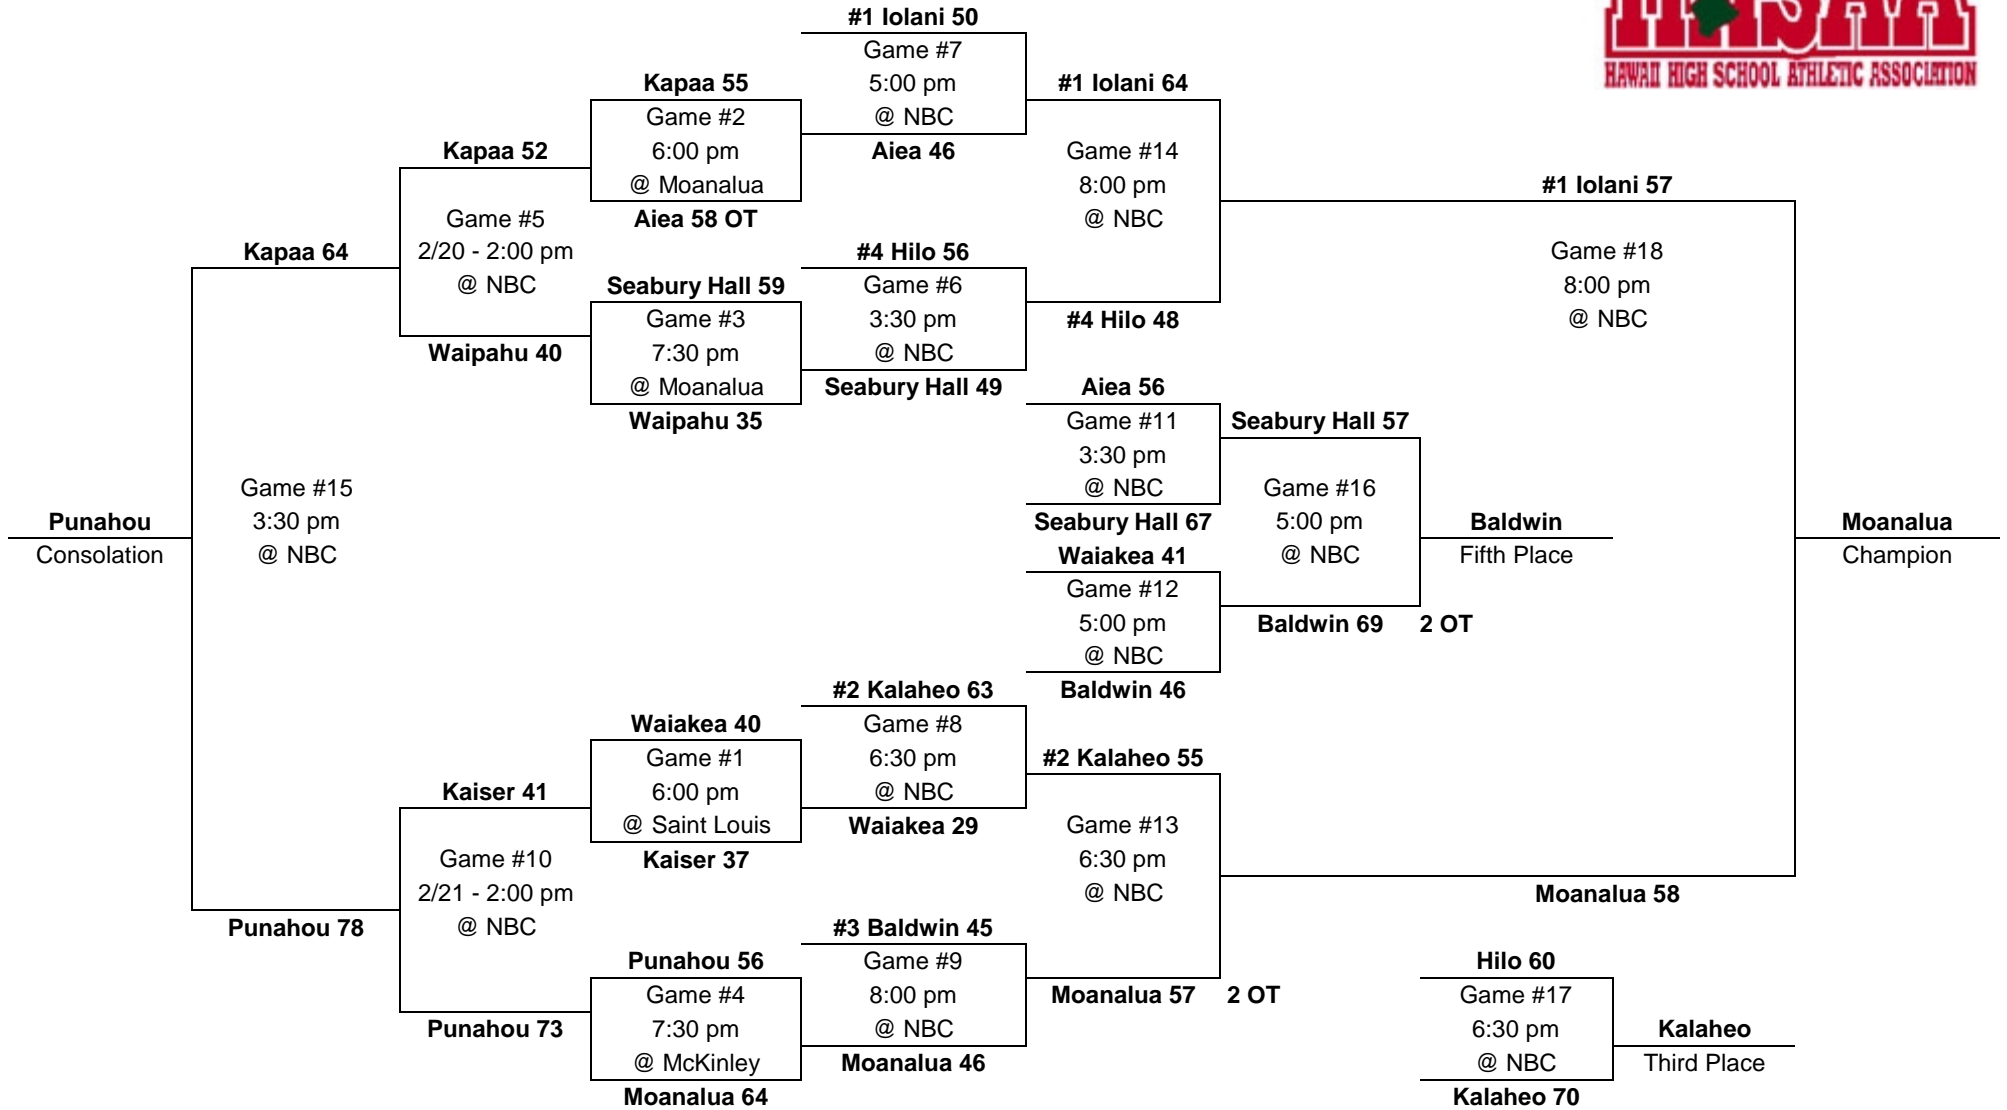

1997

– Boys Basketball - Division AA: 12-team tournament (McKinley gym, McCabe gym, Neal S. Blaisdell Arena)

Saturday,
Feb. 22

Thurs., Feb. 20
Friday, Feb. 21

Wednesday,
Feb. 19

Thursday,
Feb. 20

Friday,
Feb. 21

Saturday,
Feb. 22

PARTICIPATING TEAMS					MEDIA ALL-TOURNAMENT TEAM:	
OIA (5) 1. Kalaheo 2. Waipahu 3. Moanalua 4. Kaiser 5. Aiea	ILH (2) 1. Iolani 2. Punahou	BIIF (2) 1. Hilo 2. Waiakea	MIL (2) 1. Baldwin 2. Seabury Hall	KIF (1) 1. Kapaa	Ramsey Williams, Moanalua–MVP	Davis Mamelamela, Kalaheo
					Derek Christensen, Iolani	Shawn Christensen, Iolani
					Brian Rosado-Galindo, Moanalua	Kirk Uejio, Iolani
					Leading scorers:	
					(3 games) Derek Christensen, Iolani (19 FG, 4 3-FG, 15-20 FT, 57 pts, 19.0 ppg)	
					(4 g) Ramsey Williams, Moanalua (27 FG, 14 3-FG, 19-21 FT, 87 pts, 21.8 ppg)	
					Note: Moanalua (96 & 97) and Leilehua (73) lowest seeds to win state tny.