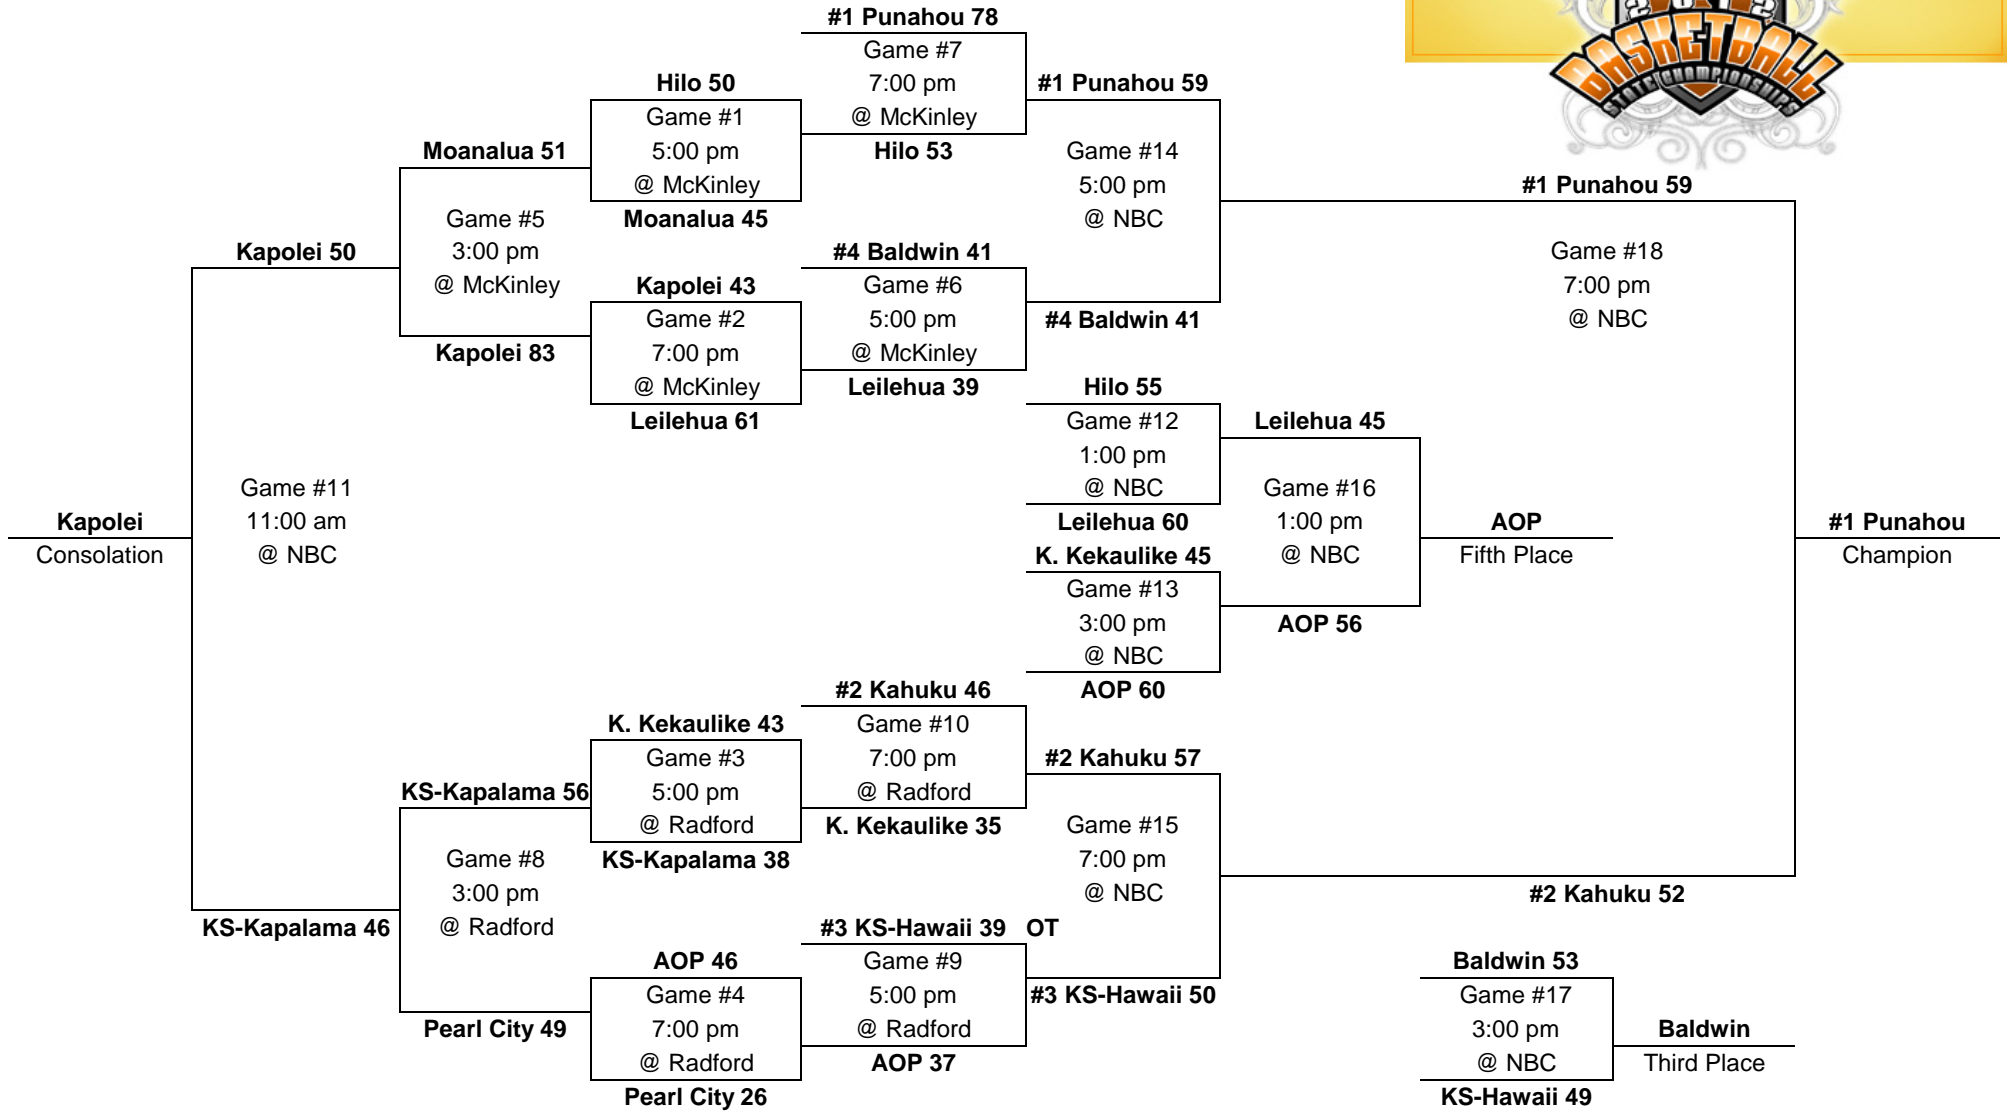

PARTICIPATING TEAMS				ALL-TOURNAMENT TEAM:
OIA (5) 1. Kahuku 2. Kapolei 3. Moanalua 4. Leilehua 5. Pearl City	ILH (3) 1. Punahou 2. Academy of the Pacific 3. KS-Kapalama	BIIF (2) 1. KS-Hawaii 2. Hilo	MIL (2) 1. Baldwin 2. King Kekaulike	DeForest Buckner & Malik Johnson, Punahou – Most Outstanding Players Shaun Kagawa, Kamehameha-Hawaii Kawe Johnson, Kahuku Leading scorer: (3 games) Dyrbe Enos, KS Kapalama (11 FG, 5 3-FG, 19-21 FT, 46 pts, 15.3 ppg)