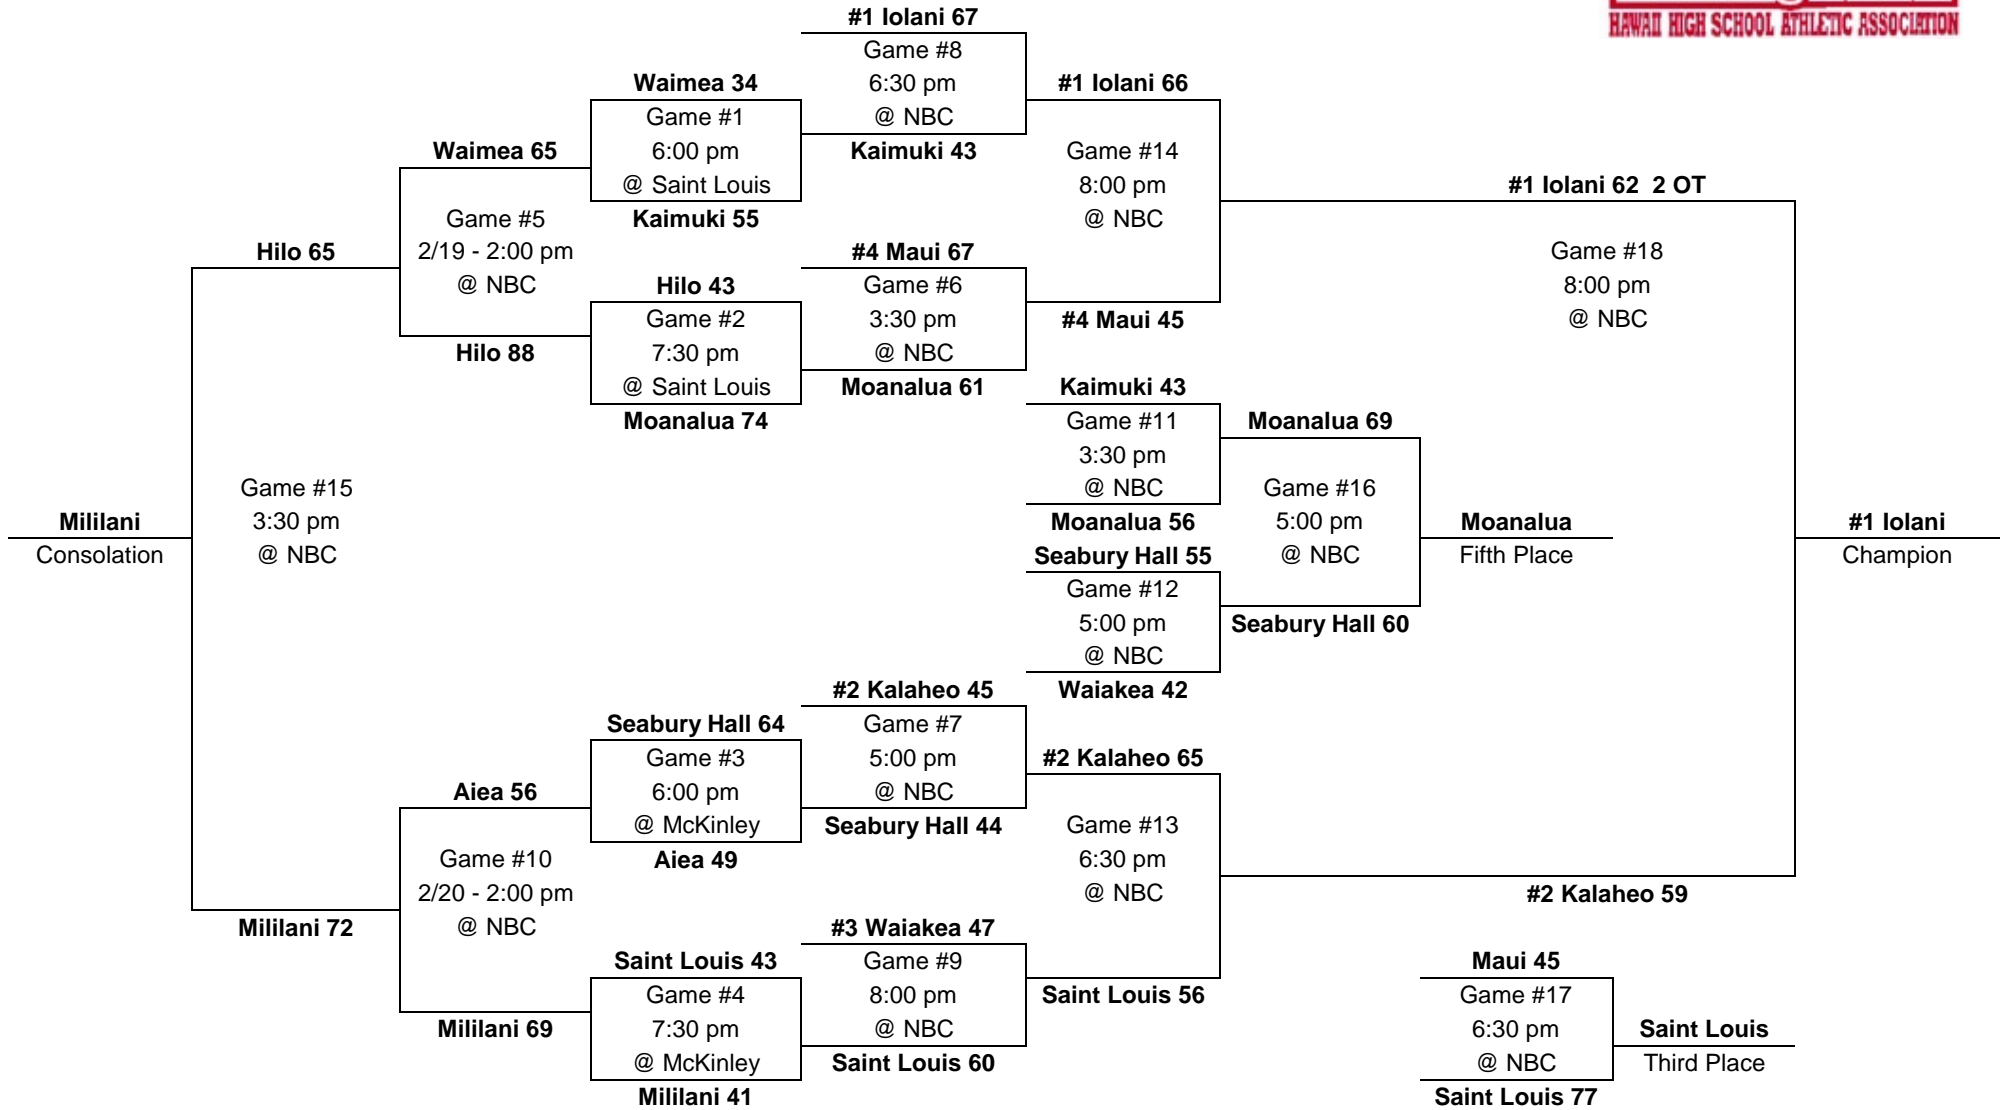

Saturday,
Feb. 21

Thurs., Feb. 19
Friday, Feb. 20

Wednesday,
Feb. 18

Thursday,
Feb. 19

Friday,
Feb. 20

Saturday,
Feb. 21