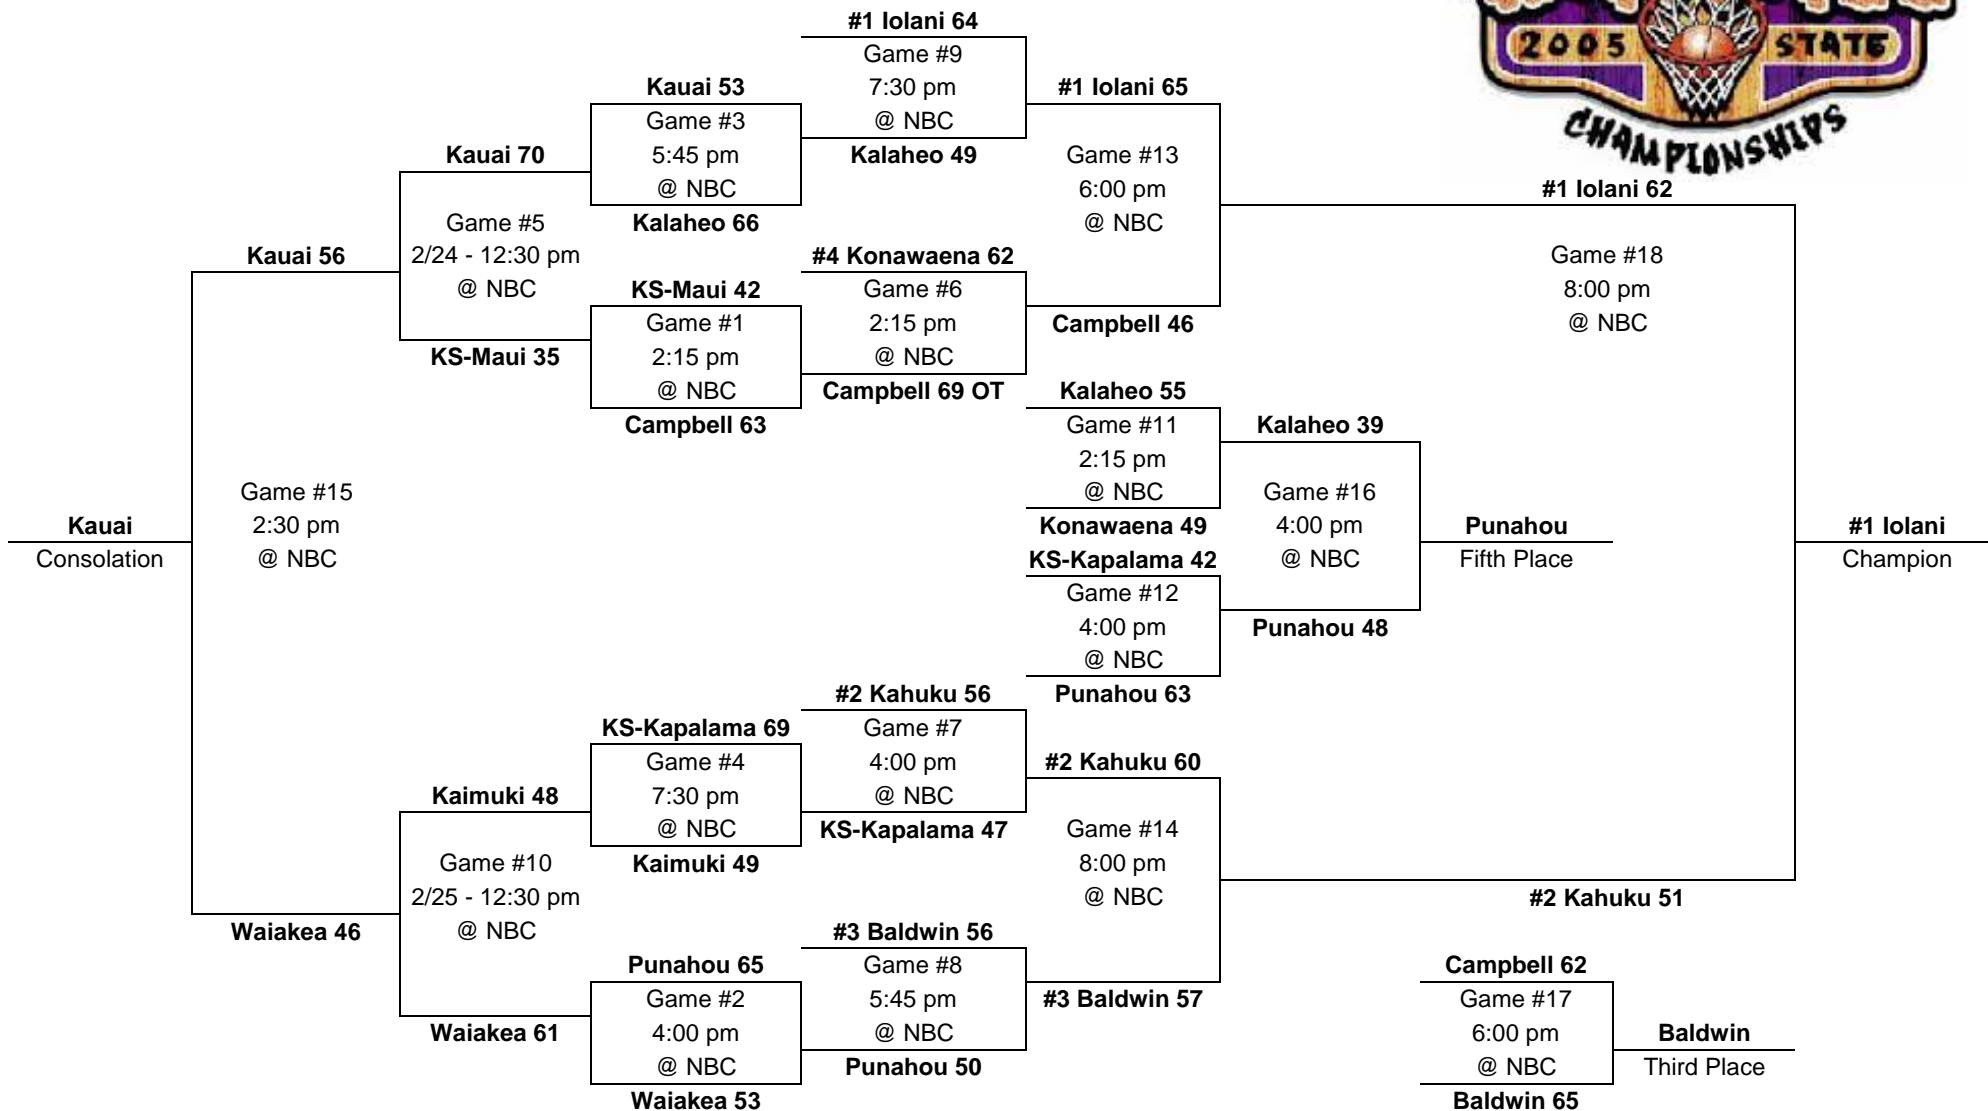

2005 – Boys Basketball - Division AA: 12-team tournament (Neal S. Blaisdell Arena, Honolulu)

Saturday,
Feb. 26

Thurs., Feb. 24
Friday, Feb. 25

Wednesday,
Feb. 23

Thursday,
Feb. 24

Friday,
Feb. 25

Saturday,
Feb. 26