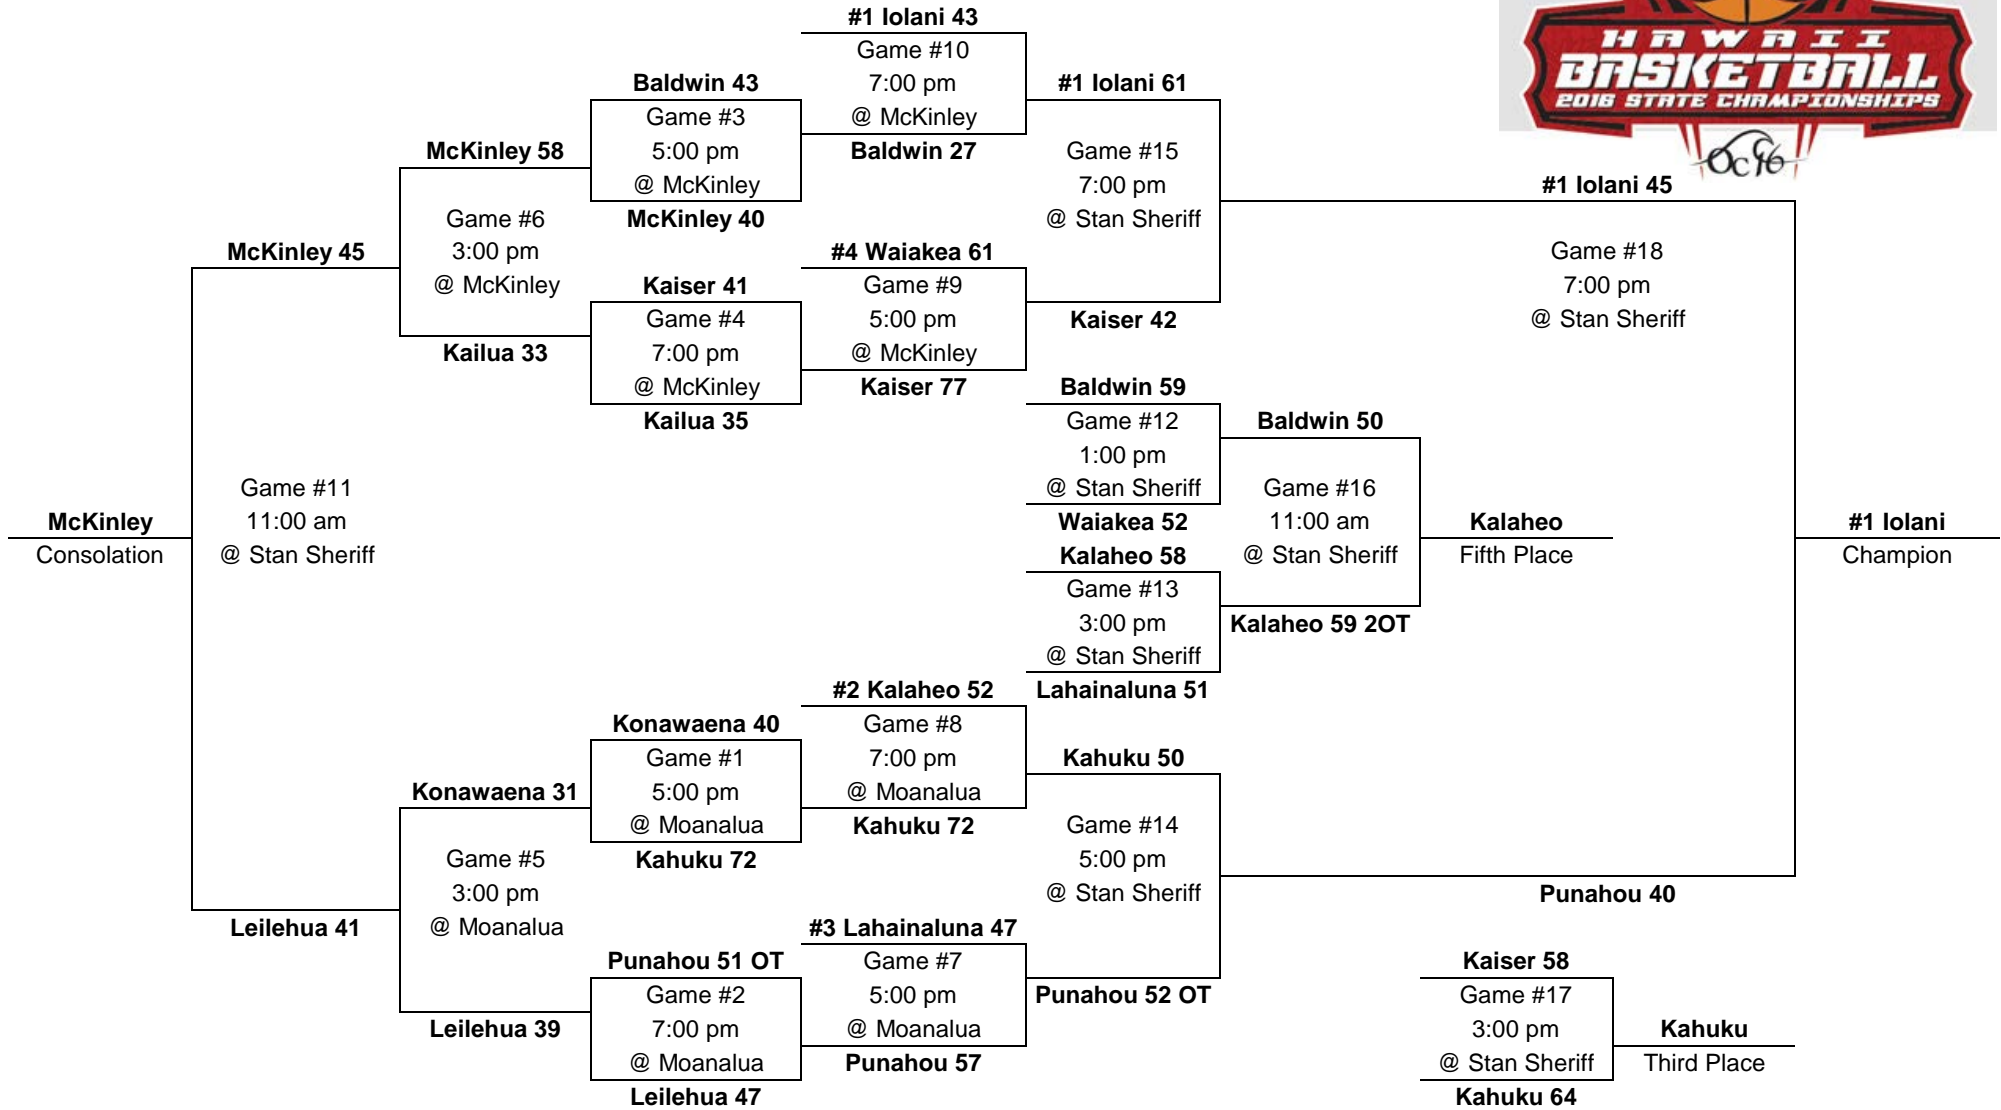

2016 – Boys Basketball - Division 1: 12-team tournament (McKinley gym, Moanalua gym, Stan Sheriff Center)

Friday,
Feb. 19

Thursday,
Feb. 18

Wednesday,
Feb. 17

Thursday,
Feb. 18

Friday,
Feb. 19

Saturday,
Feb. 20