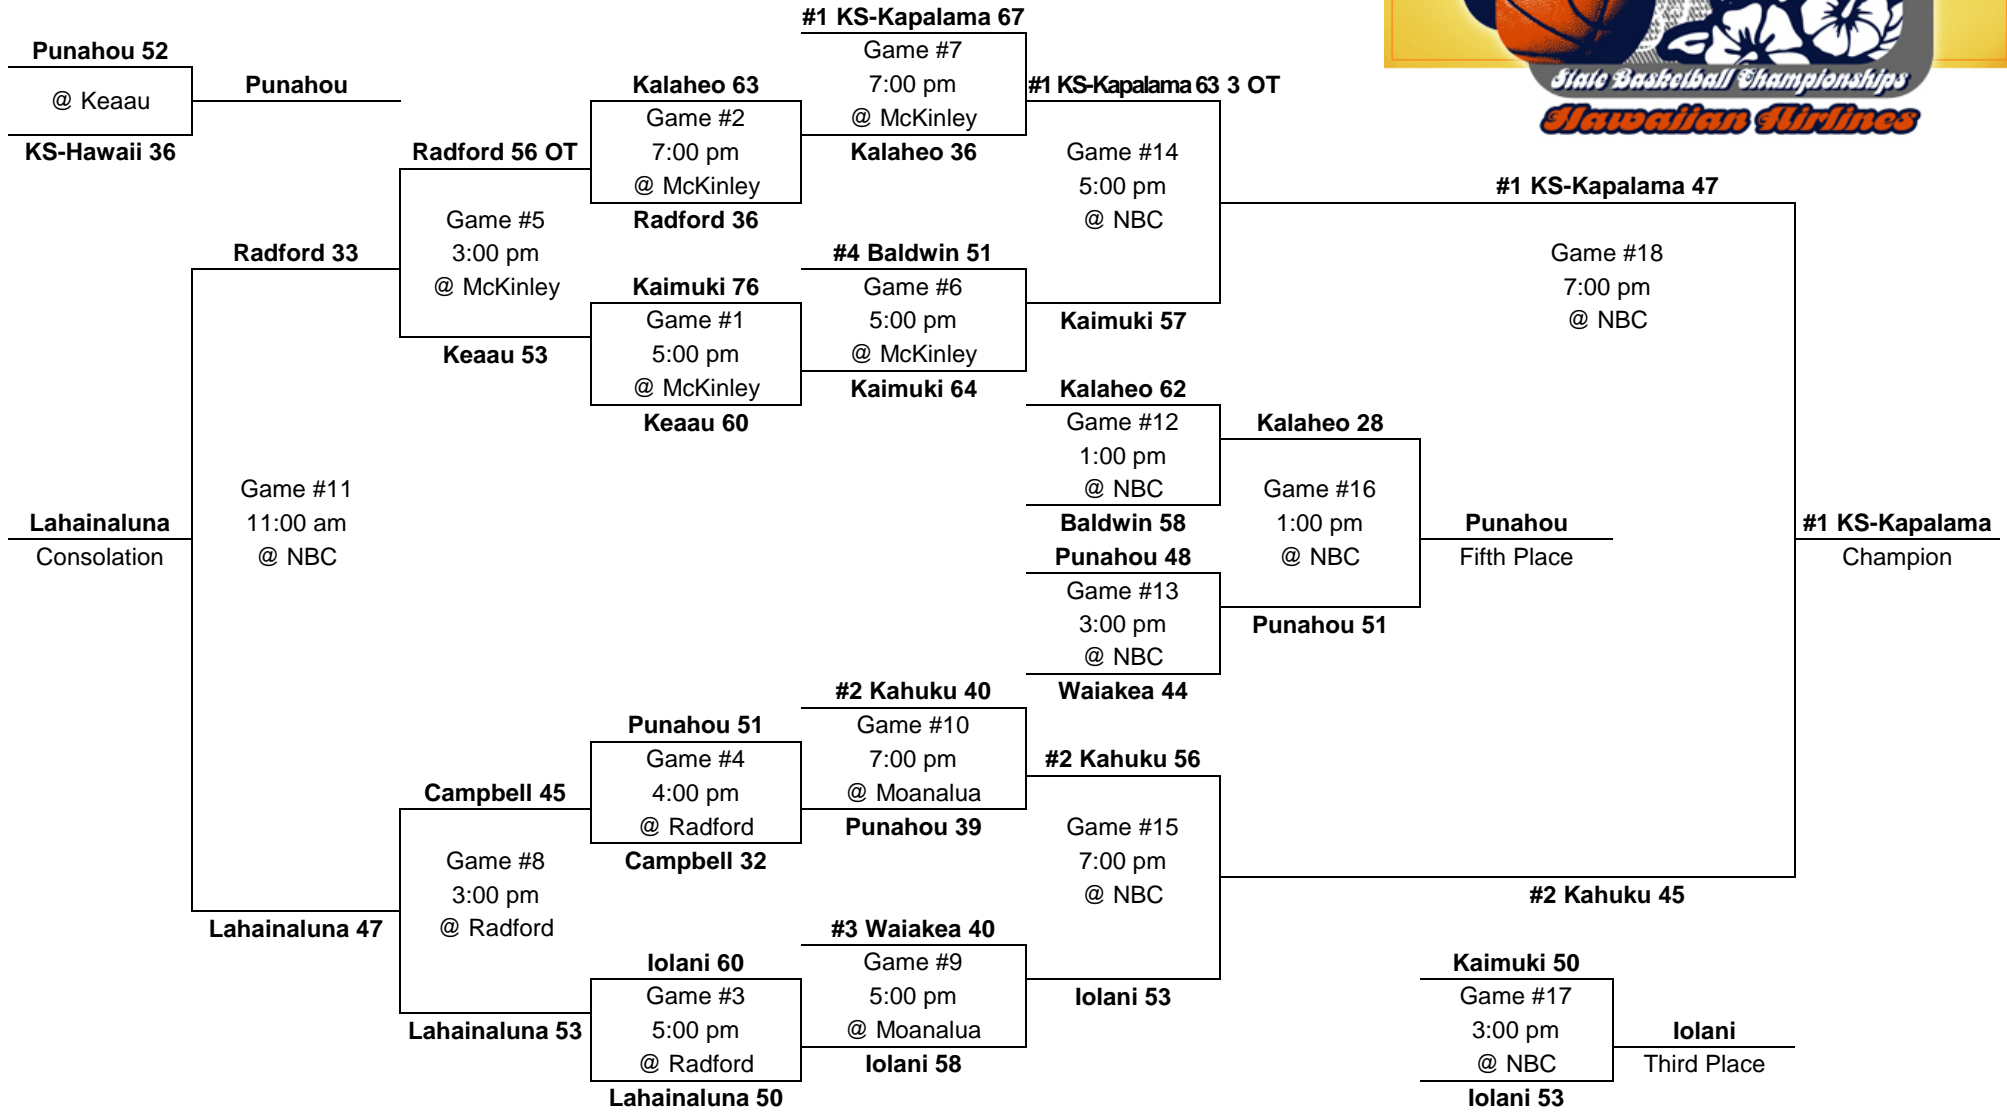

2009 – Boys Basketball - Division 1: 12-team tournament (Radford gym, McKinley gym, Neal S. Blaisdell Arena)

Saturday,
Feb. 28
Play-in Game

Friday,
Mar. 6

Thursday,
Mar. 5

Wednesday,
Mar. 4

Thursday,
Mar. 5

Friday,
Mar. 6

Saturday,
Mar. 7

PARTICIPATING TEAMS				ALL-TOURNAMENT TEAM:	
OIA (5) 1. Kahuku 2. Kalaheo 3. Kaimuki 4. Campbell 5. Radford	ILH (3) 1. KS-Kapalama 2. Iolani 3. Punahou	BIIF (2) 1. Waiakea 2. Keaau	MIL (2) 1. Baldwin 2. Lahainaluna	Pi'i Minns, KS-Kapalama – MOP	Desmond Tautofi, Kaimuki
Play-in: Punahou (ILH3) vs. KS-Hawaii (BIIF3)				Micah Christenson, KS-Kapalama	Nehoa Akina, Kahuku
				Leading scorer: (3 games) Micah Christensen, KS-Kapalama (15 FG, 3 3-FG, 13-17 FT, 46 pts, 15.3 ppg)	
				(4 gm) Desmond Tautofi, Kaimuki (28 FG, 0 3FG, 21-29 FT, 77 pts, 19.3 ppg)