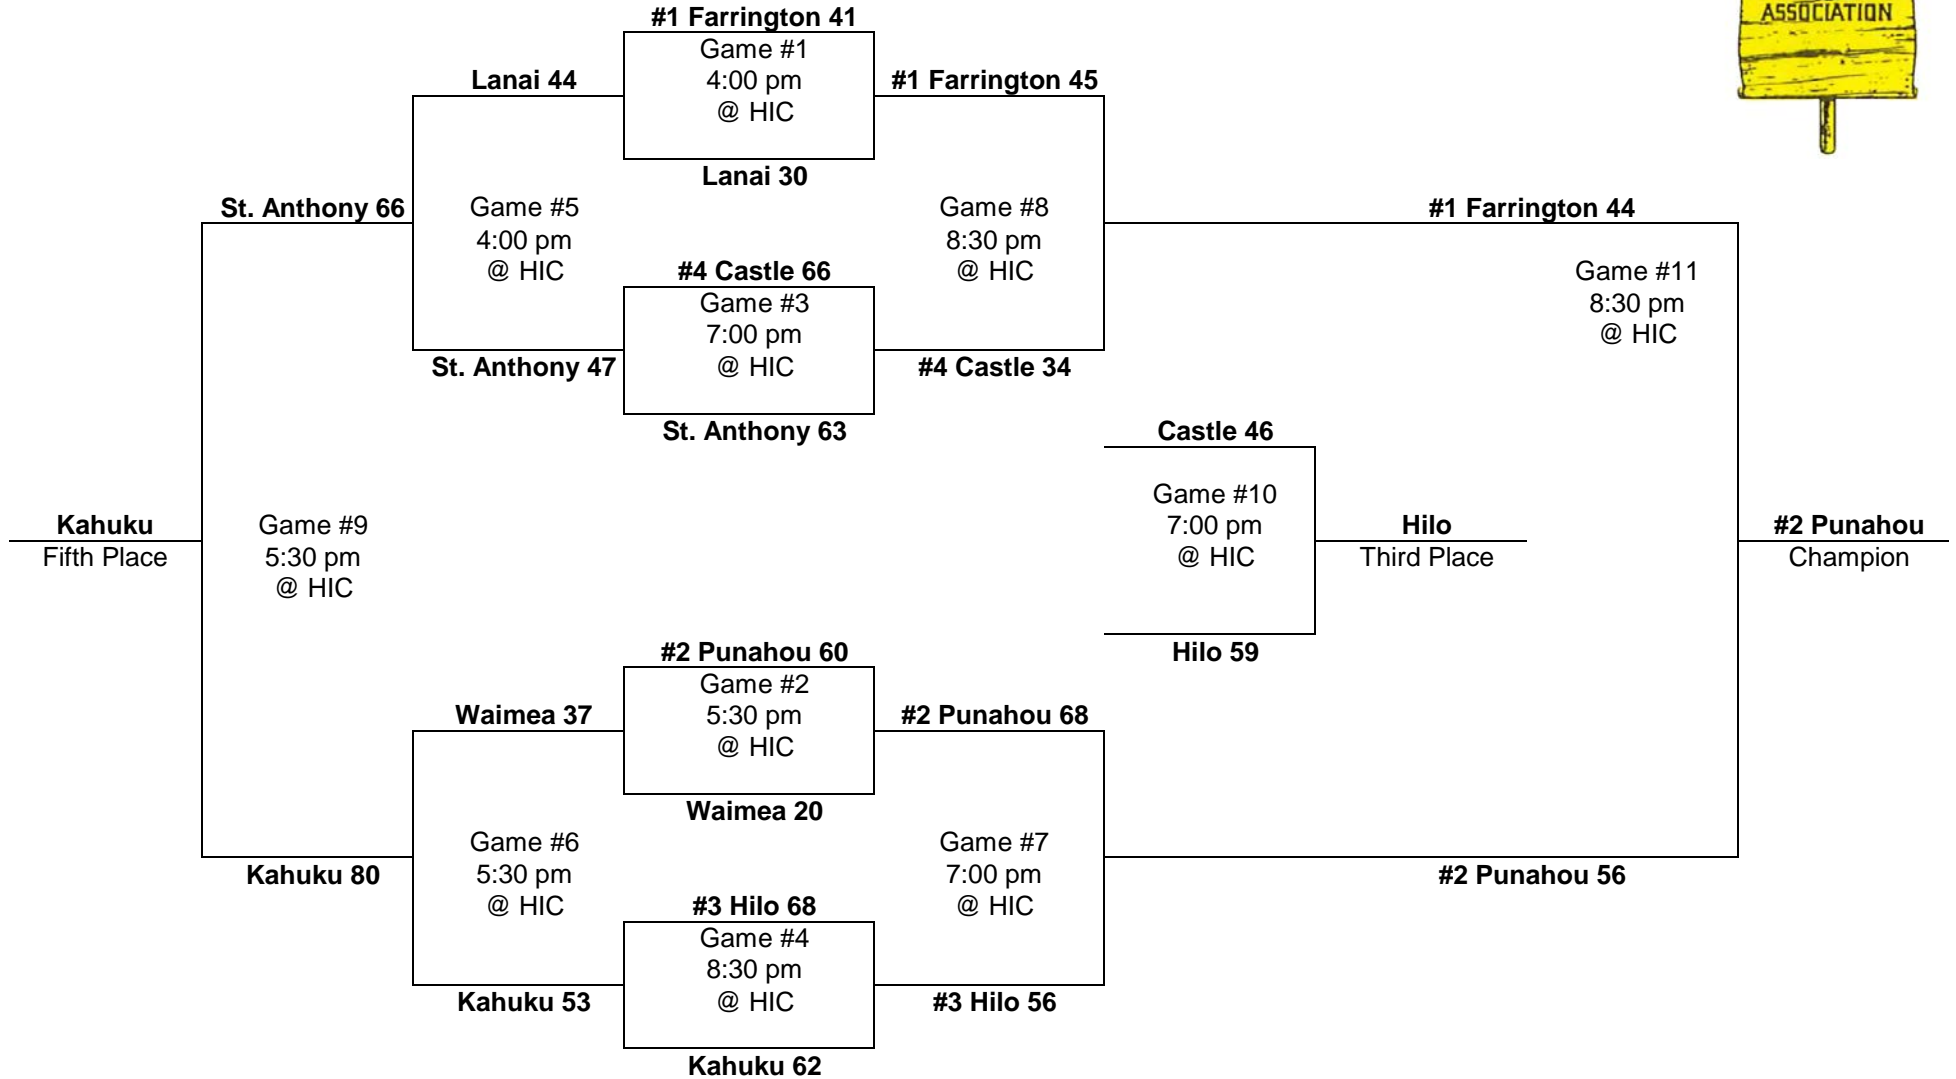

Saturday
March 7

Friday
March 6

Thursday
March 5

Friday
March 6

Saturday
March 7