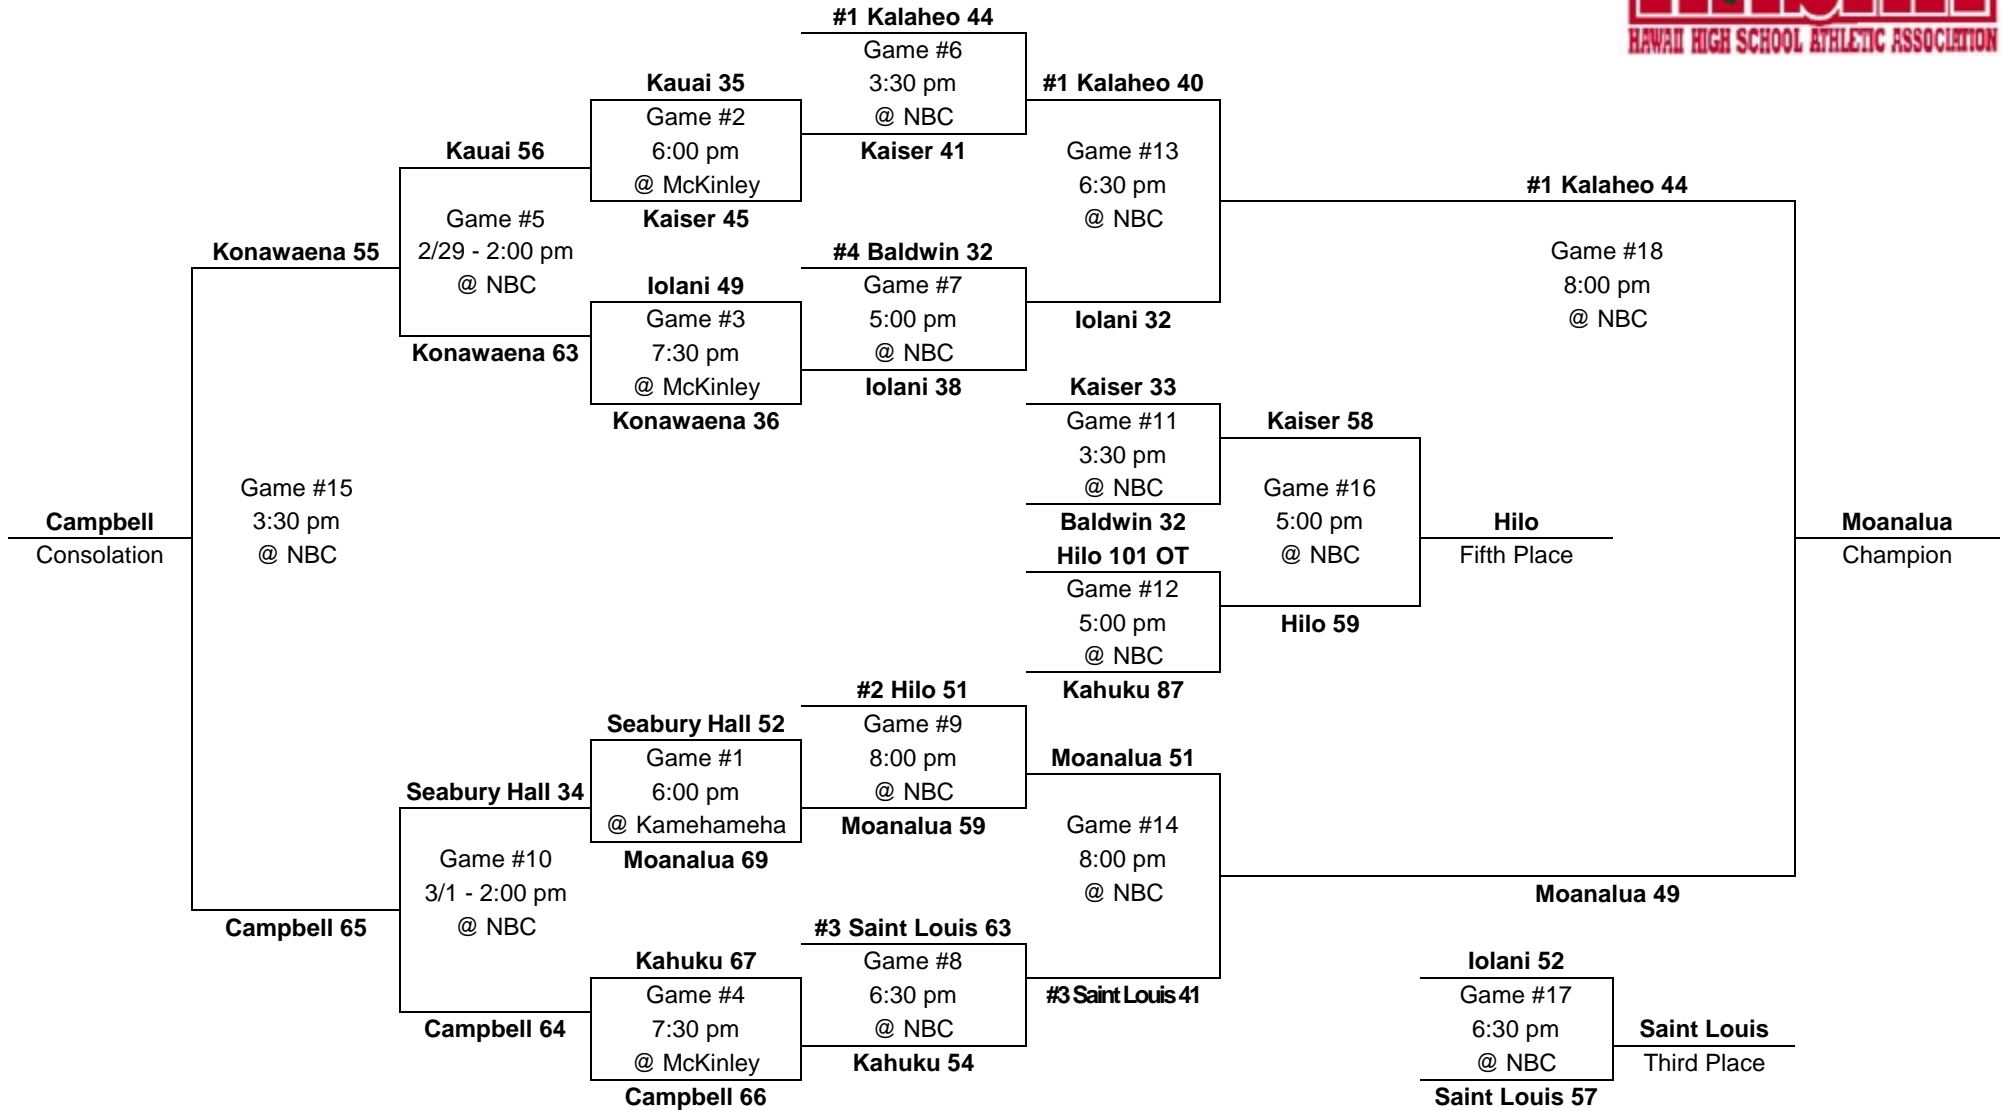

Saturday,
Mar. 2

Thurs., Feb. 29
Friday, Mar. 1

Wednesday,
Feb. 28

Thursday,
Feb. 29

Friday,
Mar. 1

Saturday,
Mar. 2