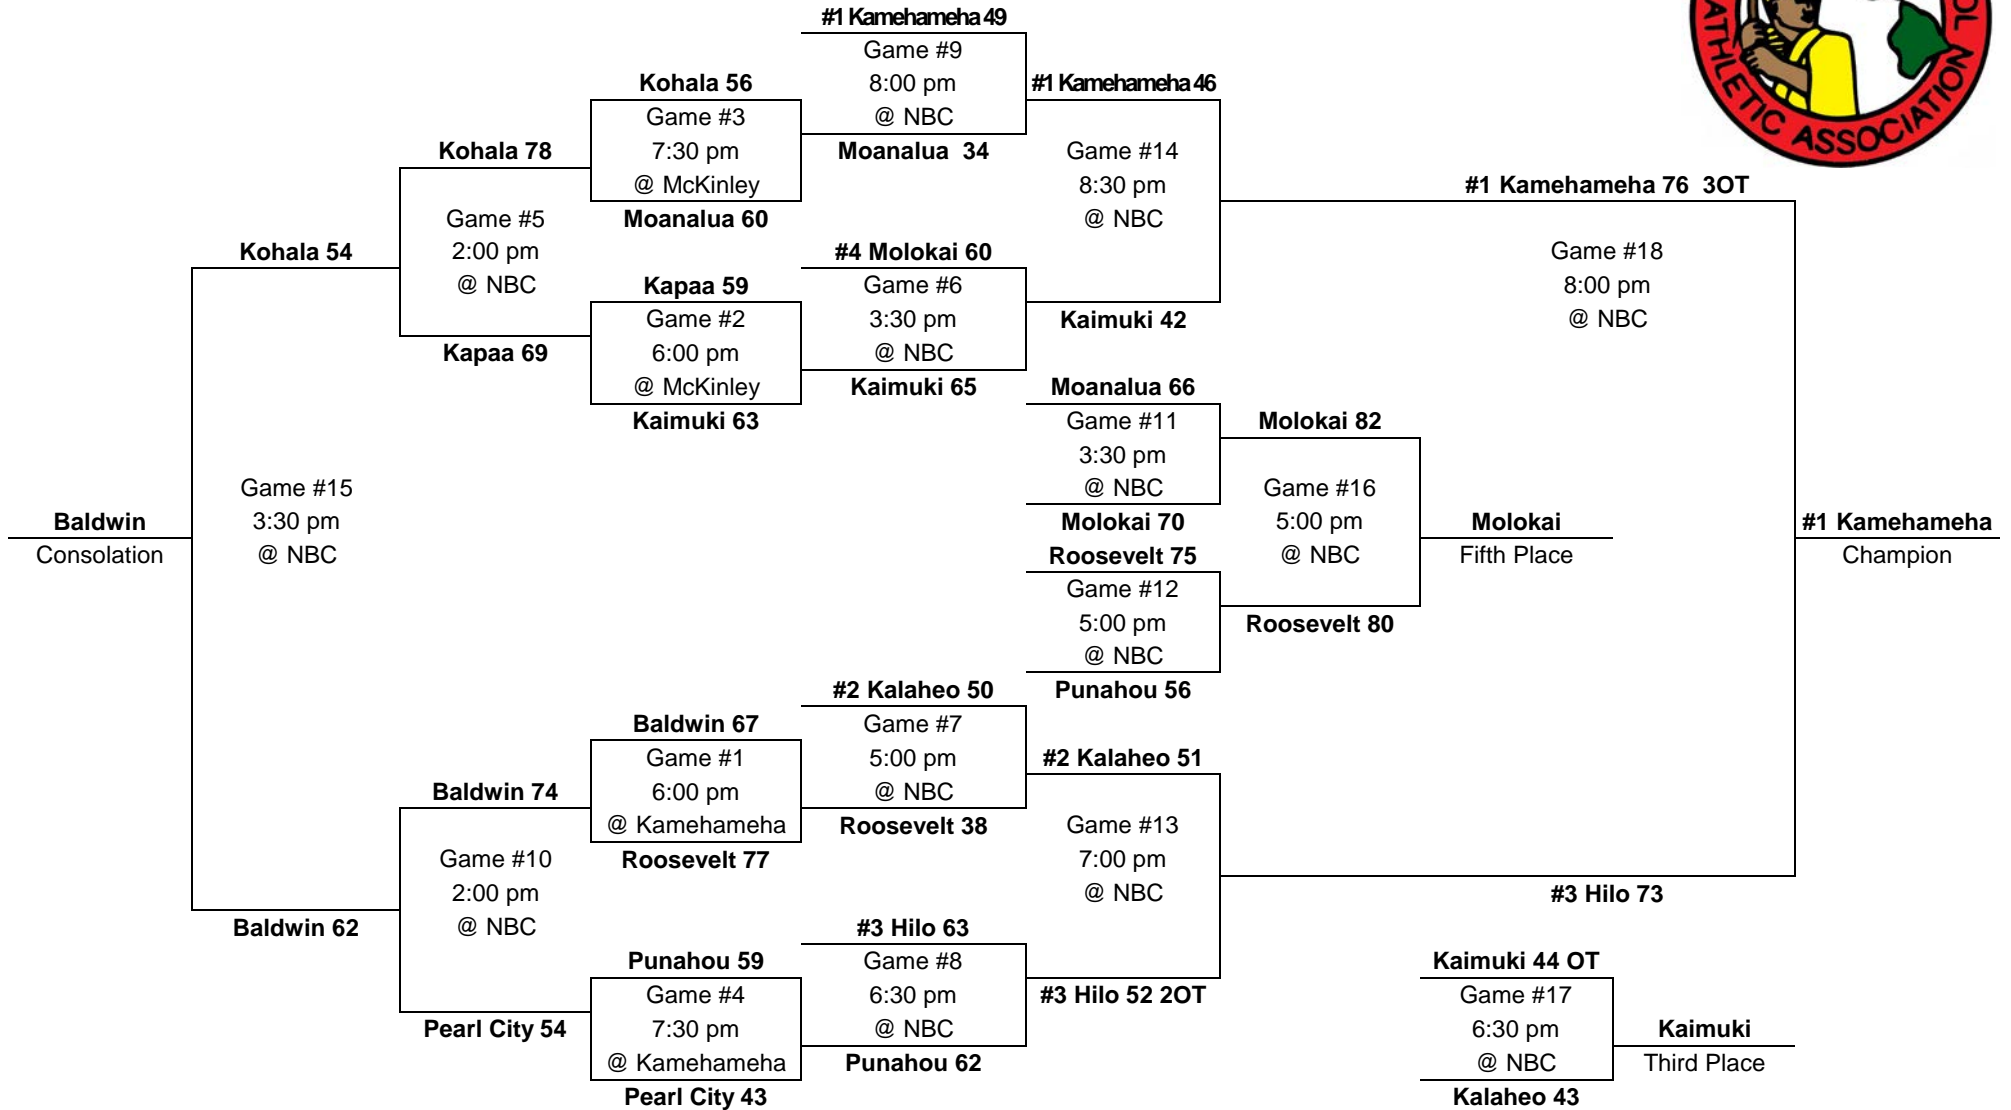

Saturday,
Mar. 7

Thurs., Mar. 5
Friday, Mar. 6

Wednesday,
Mar. 4

Thursday,
Mar. 5

Friday,
Mar. 6

Saturday,
Mar. 7