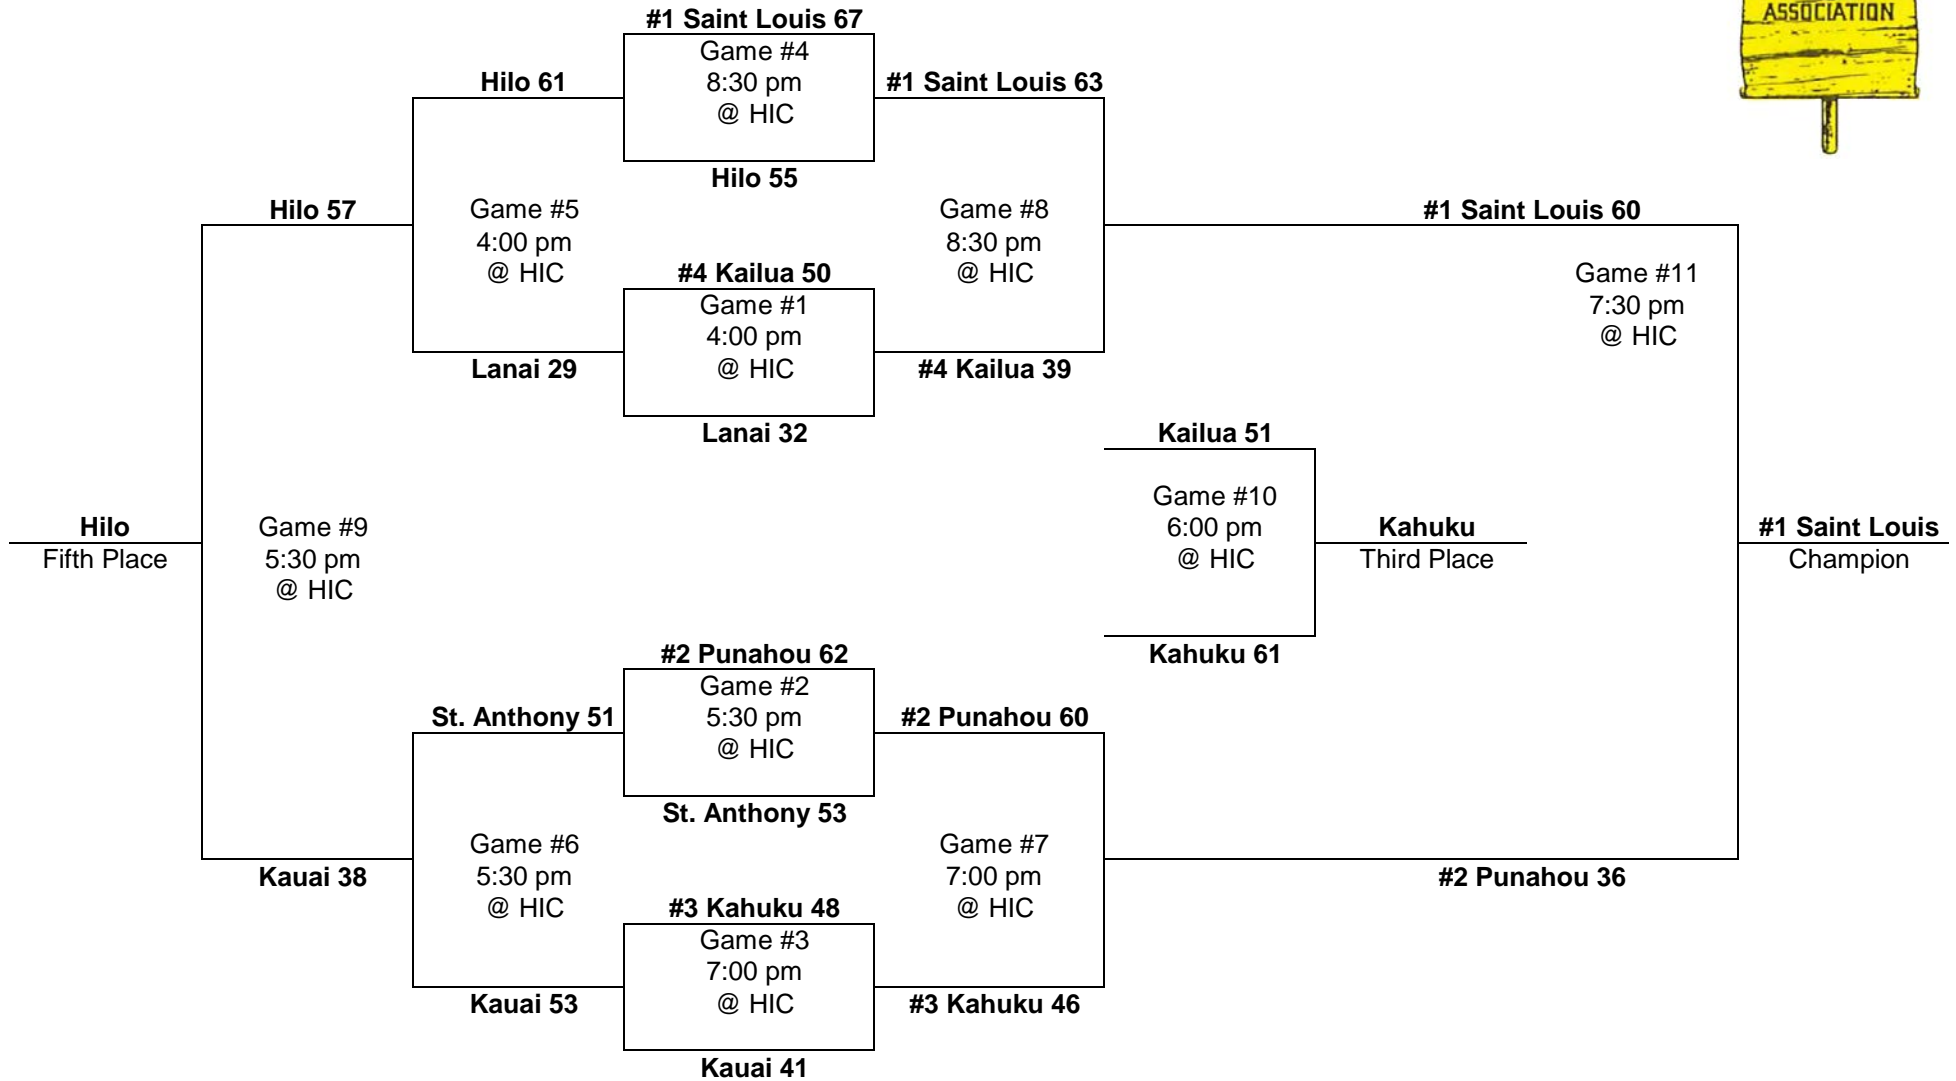

Saturday
March 9

Friday
March 8

Thursday
March 7

Friday
March 8

Saturday
March 9