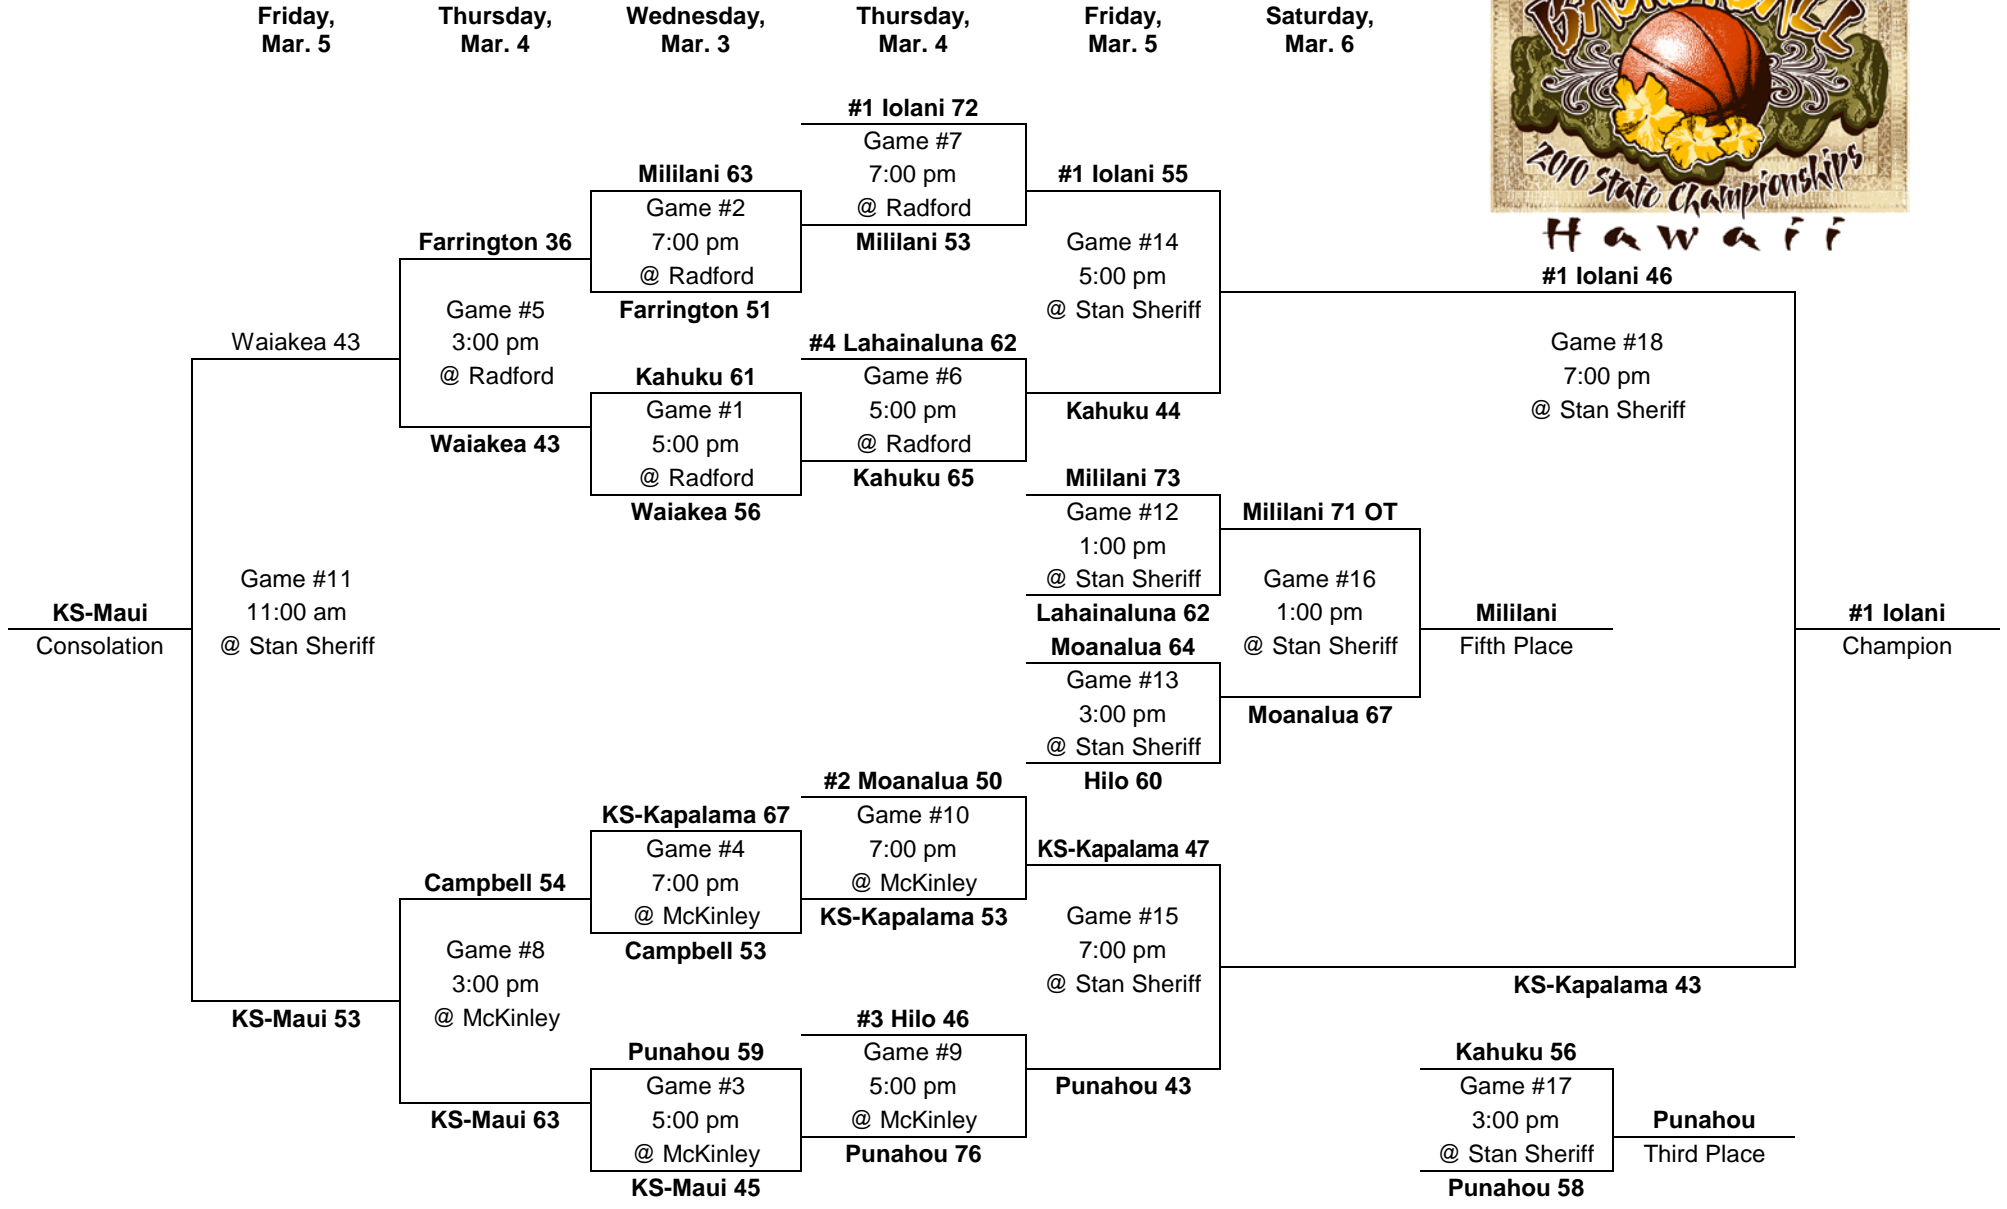

PARTICIPATING TEAMS				ALL-TOURNAMENT TEAM: Kainoa Chu, Iolani – Most Outstanding Player	
OIA (5) 1. Moanalua 2. Kahuku 3. Mililani 4. Campbell 5. Farrington	ILH (3) 1. Iolani 2. Punahou 3. KS-Kapalama	BIIF (2) 1. Hilo 2. Waiakea	MIL (2) 1. Lahainaluna 2. KS-Maui	Micah Christensen, KS-Kapalama	Nehoa Akina, Kahuku
				Marcus Monroe, Moanalua	Henry Cassiday, Punahou
				Reginald Griffin, Mililani	
				Leading scorer: (3 games) Kainoa Chu, Iolani (19-40 FG, 10-23 3-FG, 21-28 FT, 69 pts, 23.0 ppg)	
				(4 gm) Nehoa Akina, Kahuku (23-68 fg, 13-35 3fg, 21-26 ft, 80 pts, 20.0 ppg)