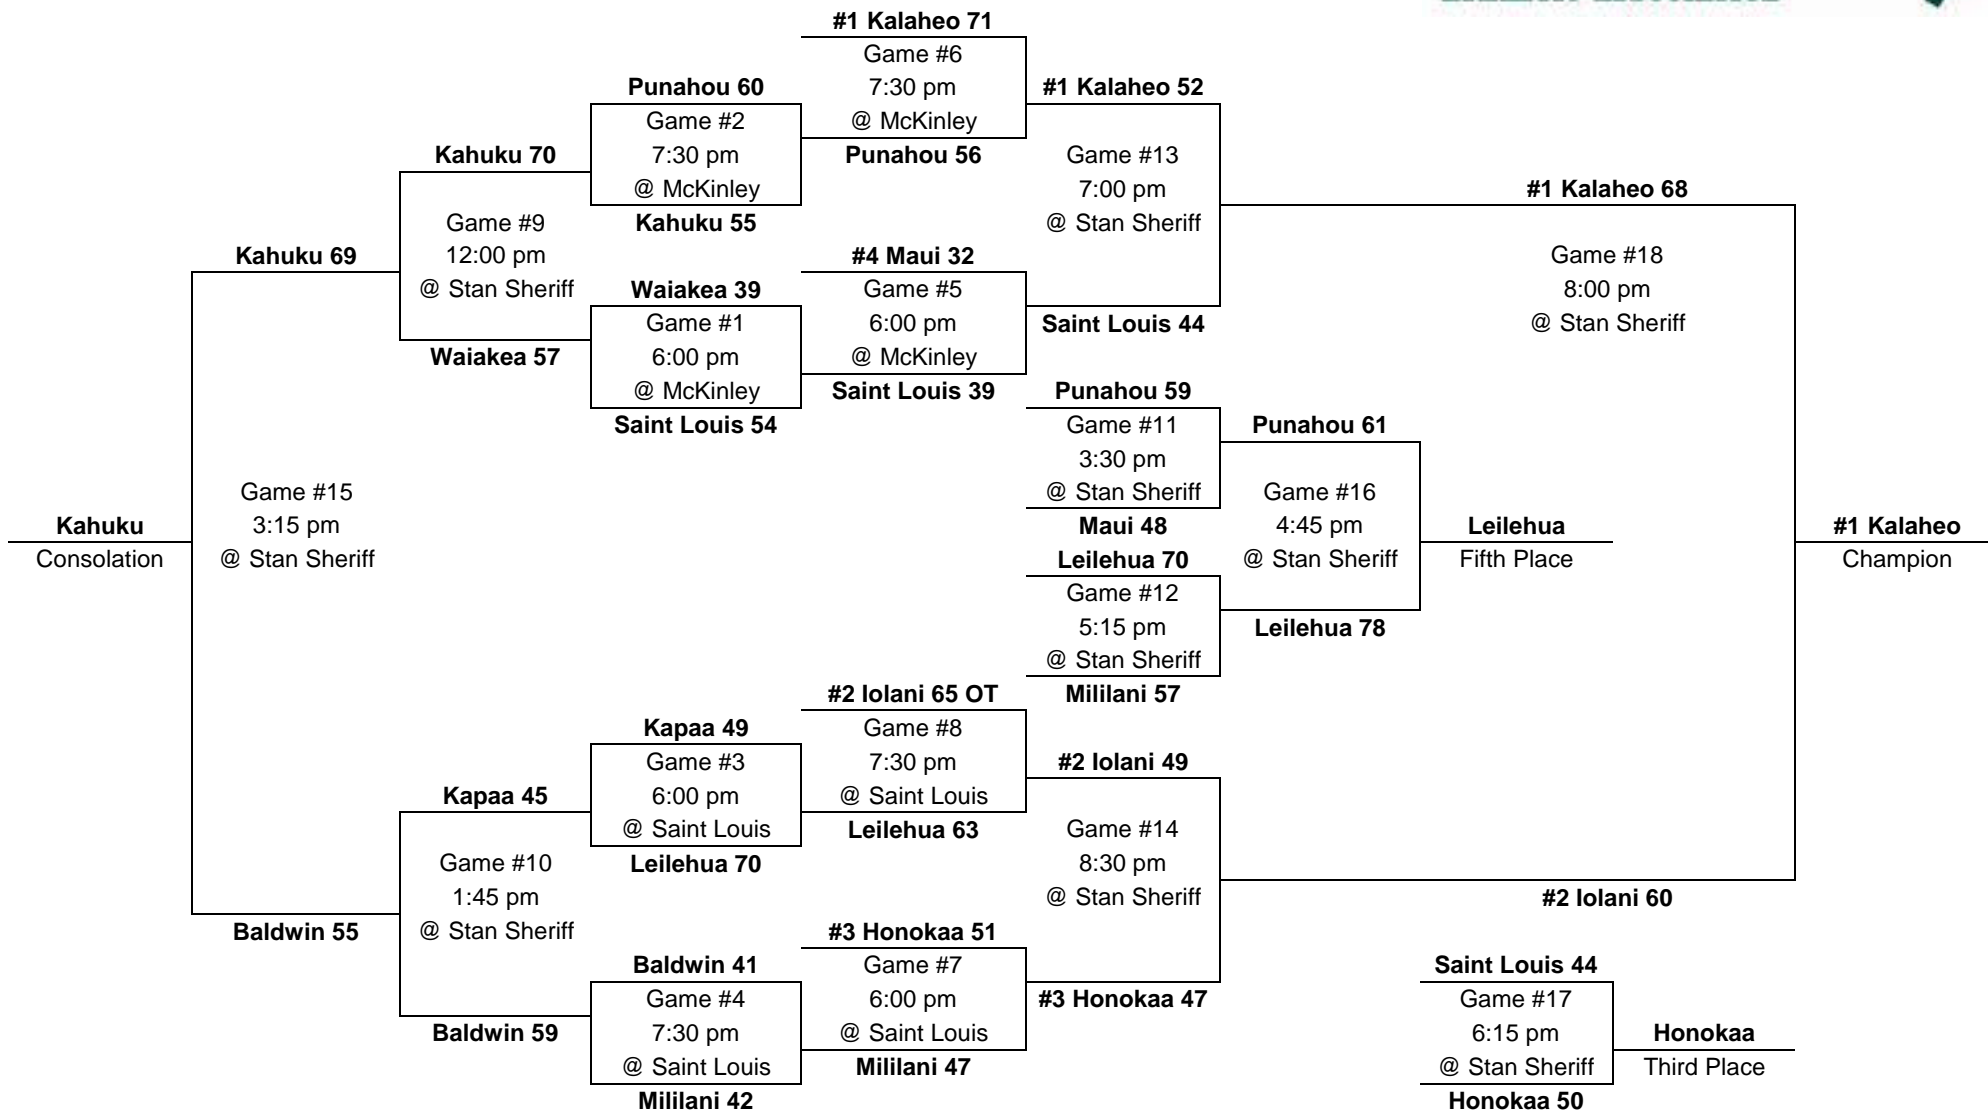

2001 – Boys Basketball - Division AA: 12-team tournament (McKinley gym, McCabe gym, Stan Sheriff Center)

Saturday,
Feb. 24

Friday,
Feb. 23

Wednesday,
Feb. 21

Thursday,
Feb. 22

Friday,
Feb. 23

Saturday,
Feb. 24