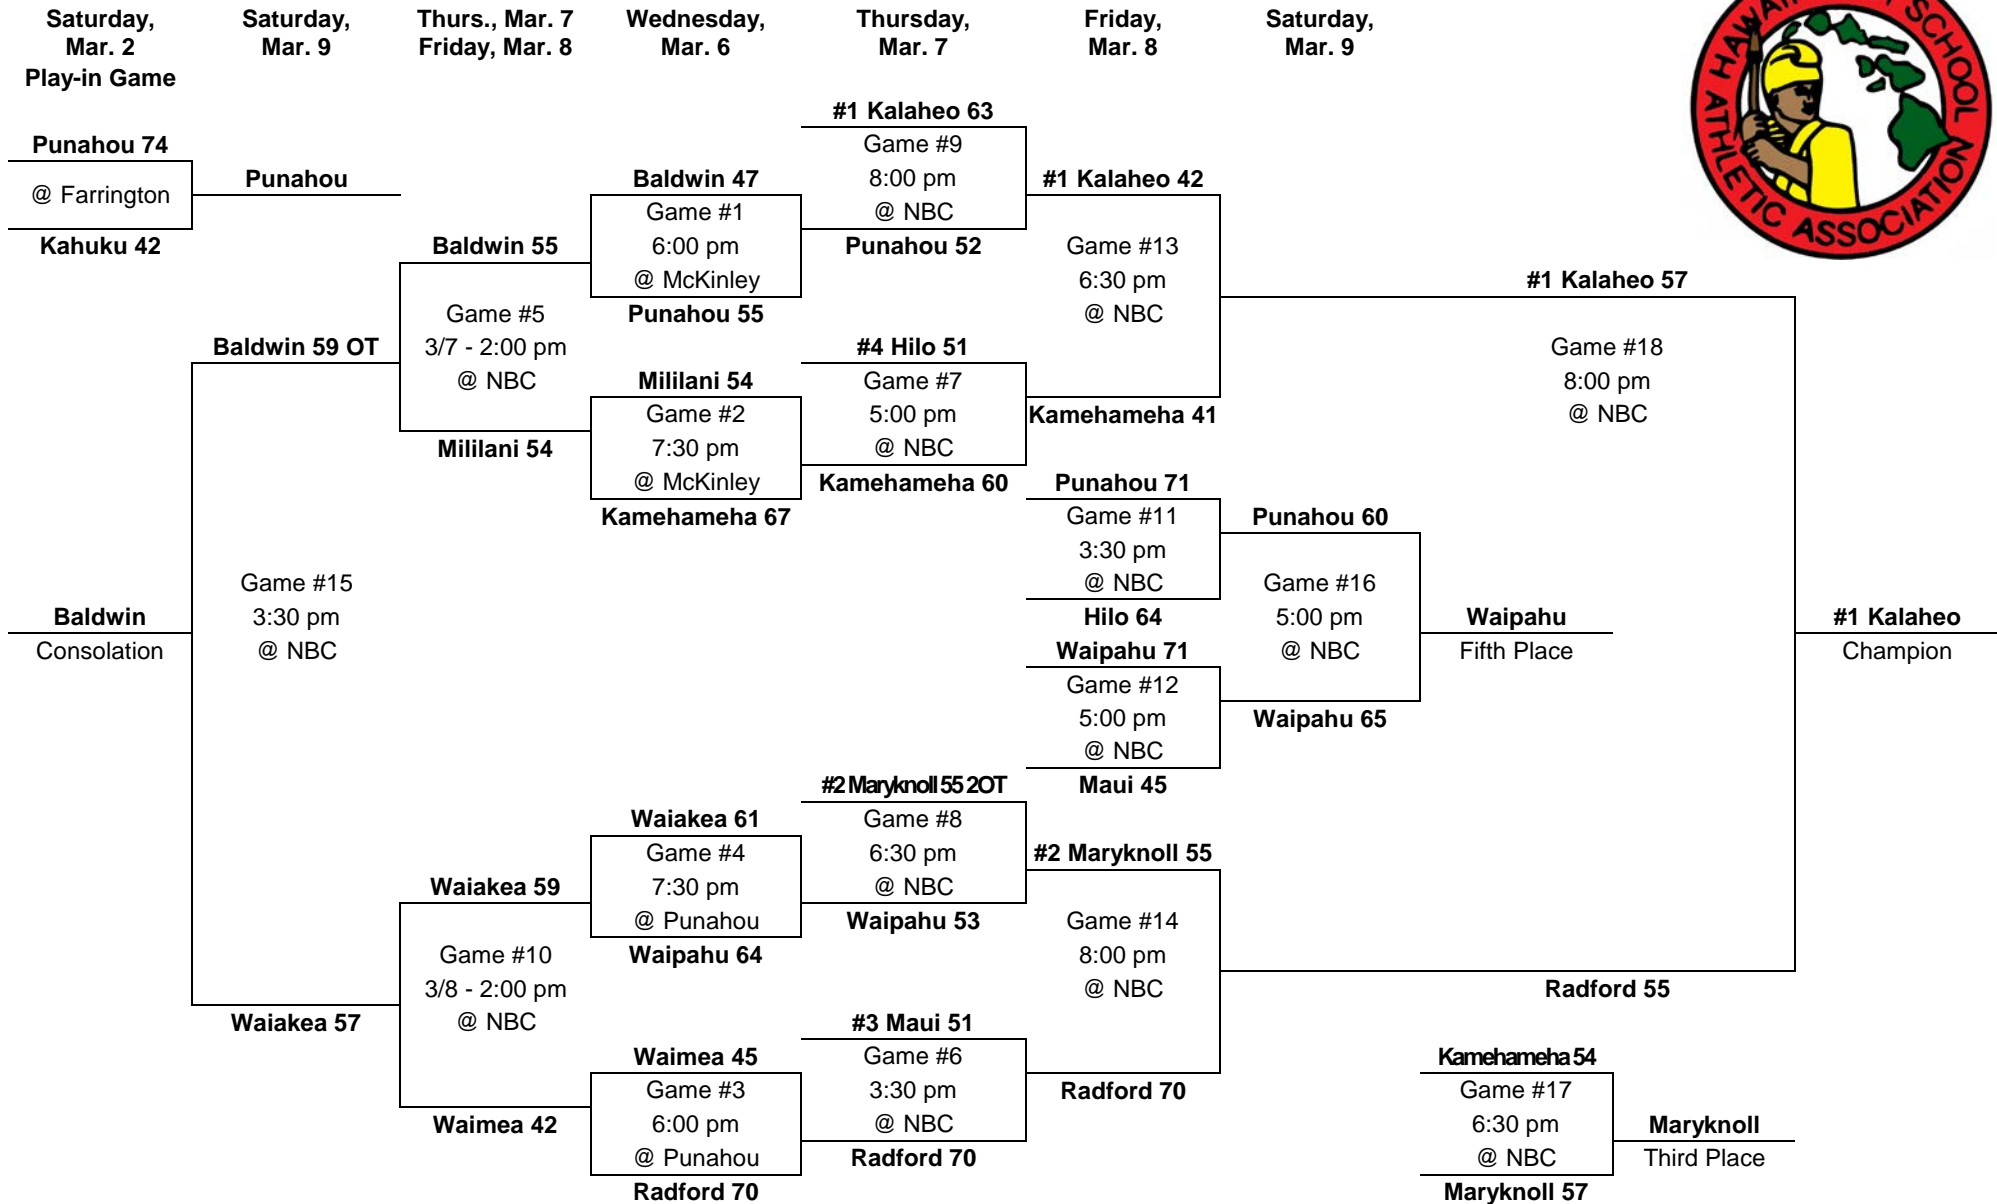

1985 – Boys Basketball - Division AA: 12-team tournament (McKinley gym, Punahou gym, Neal S. Blaisdell Arena)

PARTICIPATING TEAMS					Leading scorers: (3 games) Duane Bradley, Kalaheo (23 FG, 17-21 FT, 63 pts, 21.5 ppg) (4 games) Dino Viena, Waipahu (22 FG, 25-40 FT, 69 pts, 17.3 ppg)
OIA (4) 1. Kalaheo 2. Radford 3. Waipahu 4. Mililani	ILH (3) 1. Maryknoll 2. Kamehameha 3. Punahou	BIIF (2) 1. Hilo 2. Waiakea	MIL (2) 1. Maui 2. Baldwin	KIF (1) 1. Waimea	
Play-in: Kahuku (OIA5) vs. Punahou (ILH3)