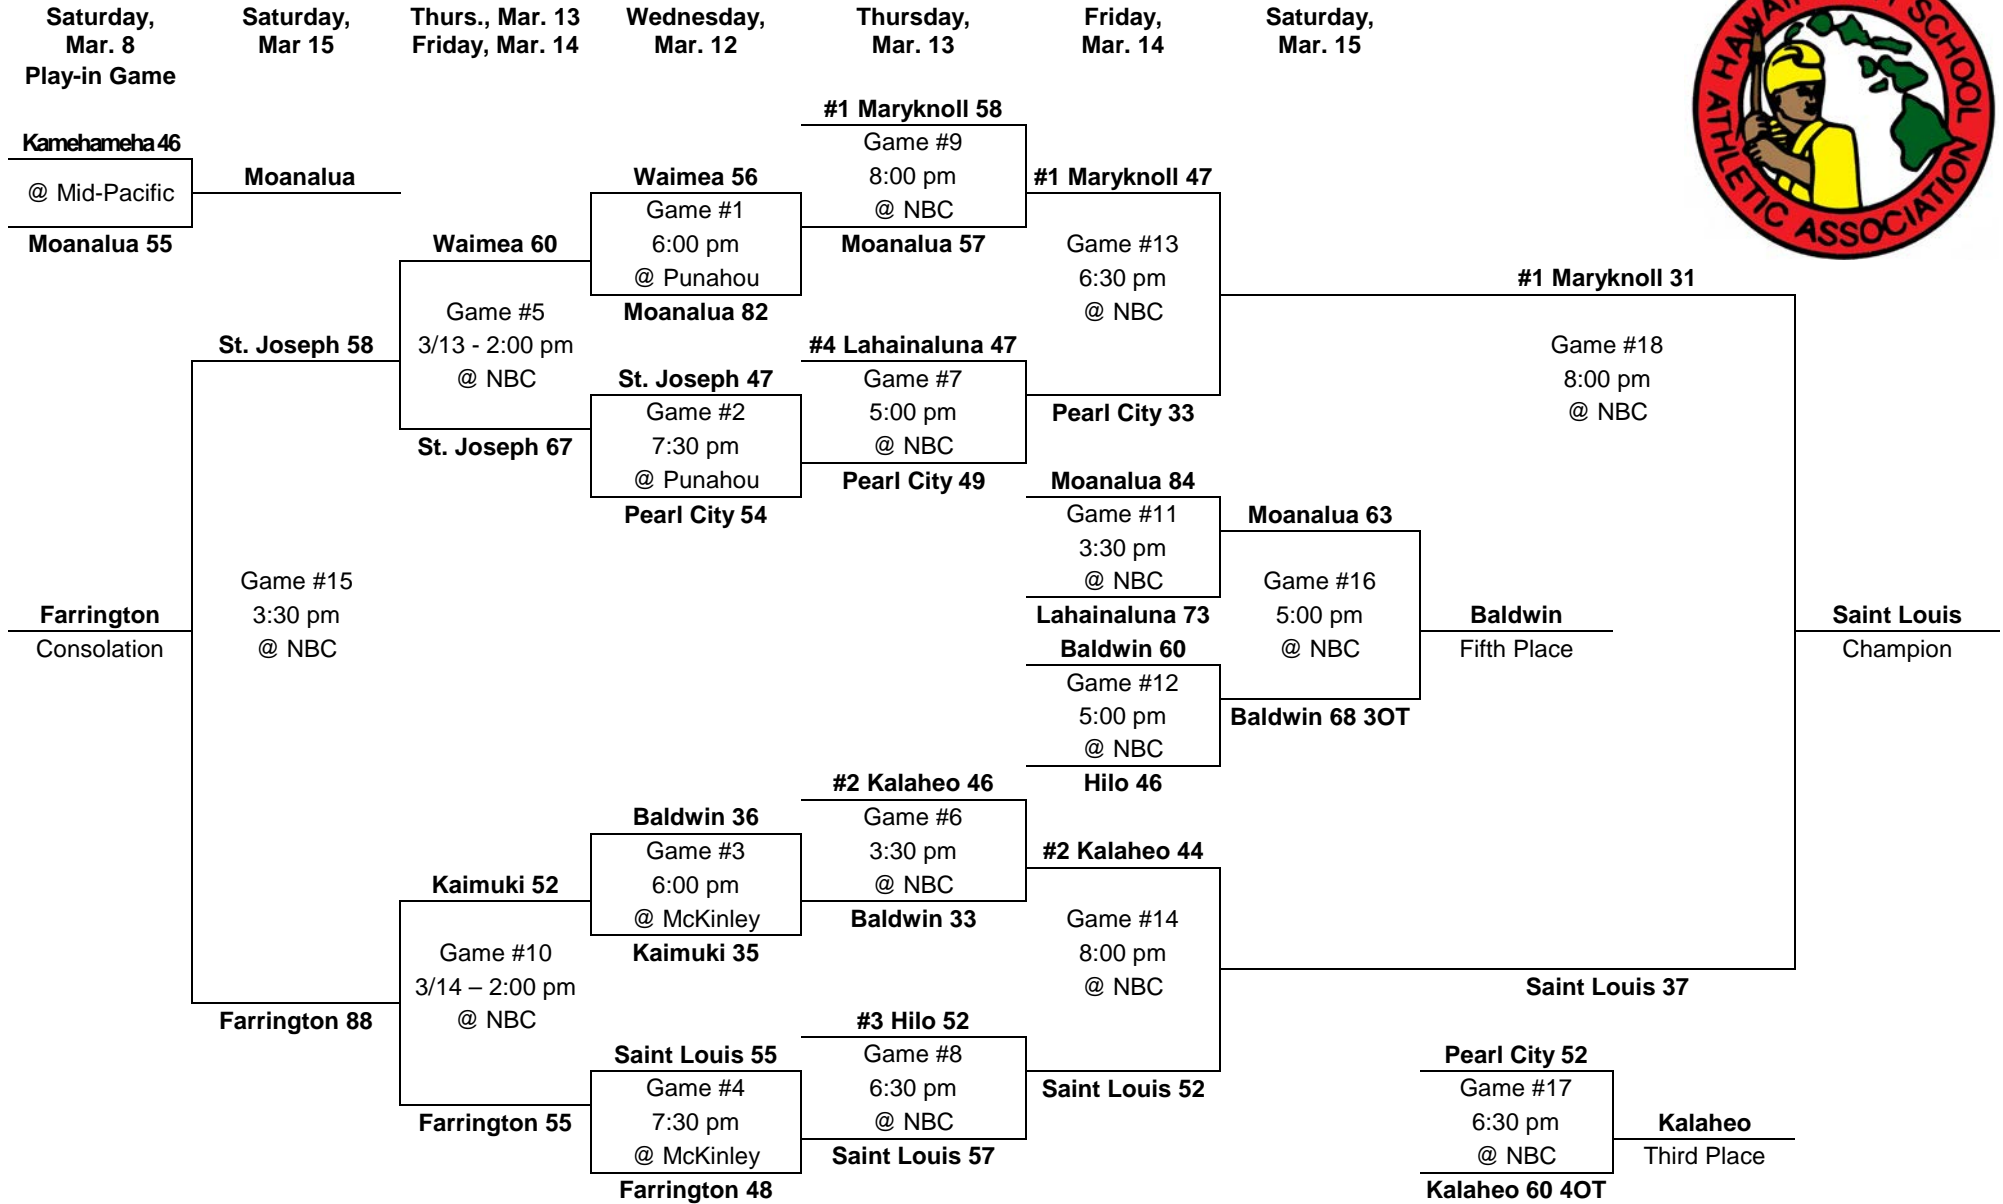

1986 – Boys Basketball - Division AA: 12-team tournament (McKinley gym, Punahou gym, Neal S. Blaisdell Arena)

PARTICIPATING TEAMS					Leading scorer: (3 games) Jeff Liborio, St. Joseph (20 FG, 8-10 FT, 48 pts (16.0 ppg)) (4 games) David Cooper, Saint Louis (18 FG, 16-26 FT, 52 pts, 13.0 ppg)
OIA (5) 1. Kalaheo 2. Pearl City 3. Kaimuki 4. Farrington 5. Moanalua	ILH (2) 1. Maryknoll 2. Saint Louis	BIIF (2) 1. Hilo 2. St. Joseph	MIL (2) 1. Lahainaluna 2. Baldwin	KIF (1) 1. Waimea	
Play-in: Moanalua (OIA5) vs. Kamehameha (ILH3)