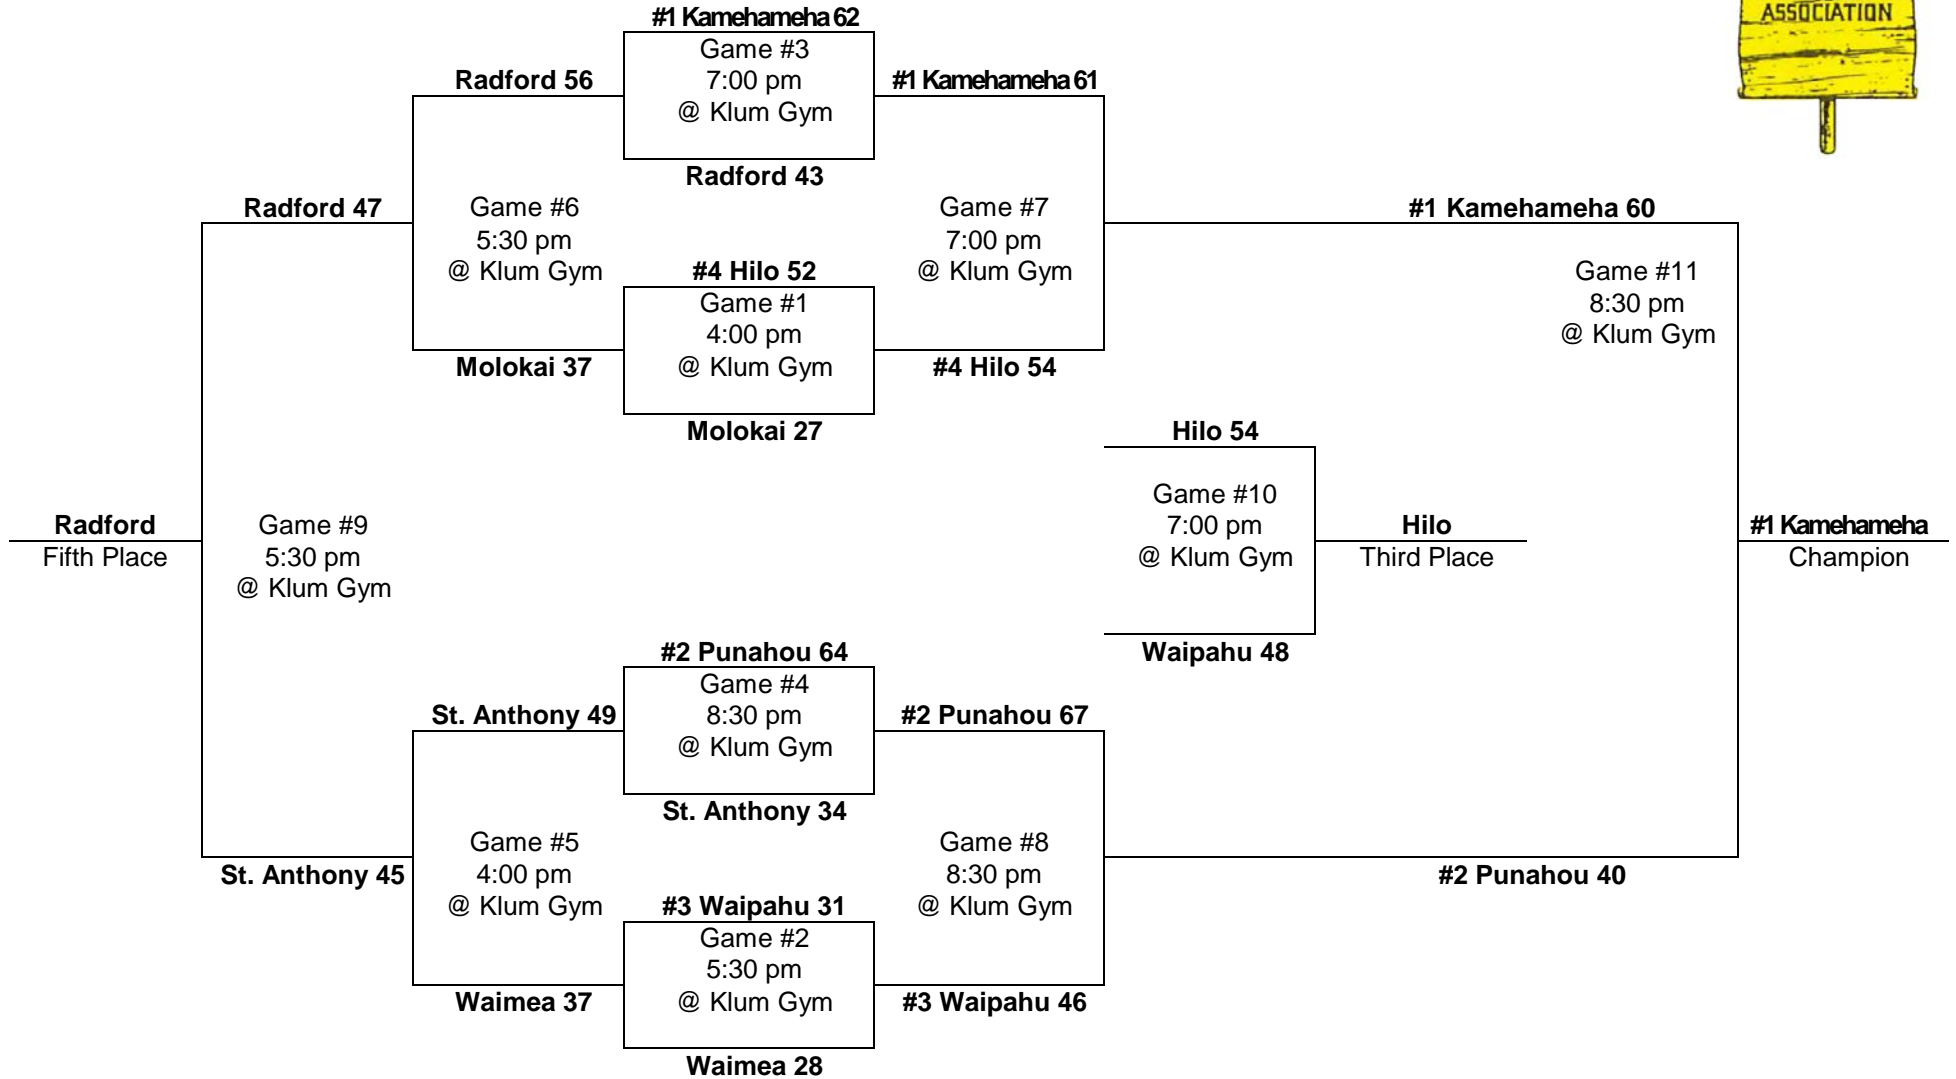

Saturday
March 2

Friday
March 1

Thursday
Feb. 28

Friday
March 1

Saturday
March 2