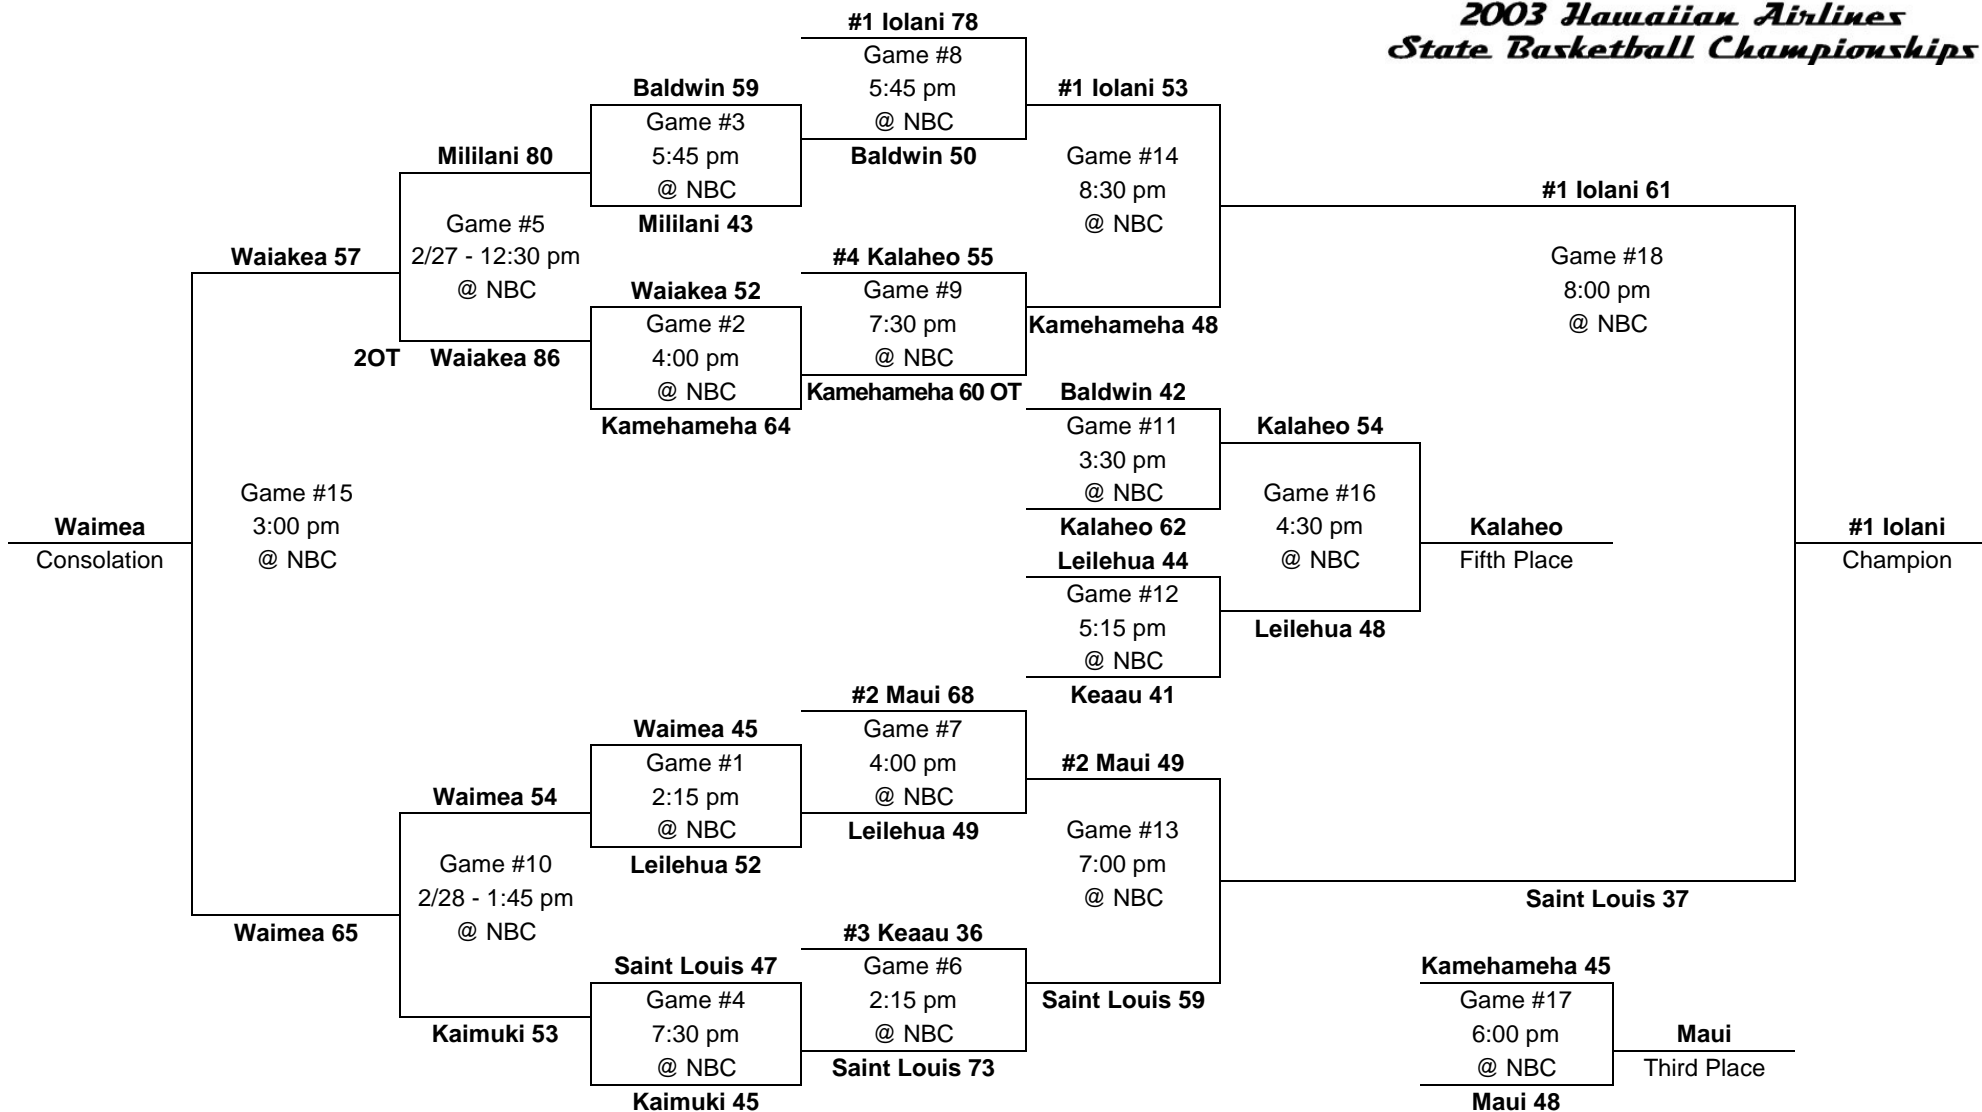

2003 Hawaiian Airlines State Basketball Championships

PARTICIPATING TEAMS					ALL-TOURNAMENT TEAM:	
OIA (4) 1. Kalaheo 2. Leilehua 3. Kaimuki 4. Mililani	ILH (3) 1. Iolani 2. Saint Louis 3. Kamehameha	BIIF (2) 1. Keaau 2. Waiakea	MIL (2) 1. Maui 2. Baldwin	KIF (1) 1. Waimea		Derrick Low, Iolani – Most Outstanding Player Jason Rivers, Saint Louis Sam Wilhoite, Kalaheo Bobby Nash, Iolani
					Maafu Finau, Maui Levi Bartholomew, Waiakea	
					Leading scorers: (3 games) Sam Wilhoite, Kalaheo (25 FG, 0 3-FG, 19-24 FT, 69 pts, 23.0 ppg) (3 games) Levi Bartholomew, Waiakea (22 FG, 1 3-FG, 22-28 FT, 67 pts, 22.3 ppg)