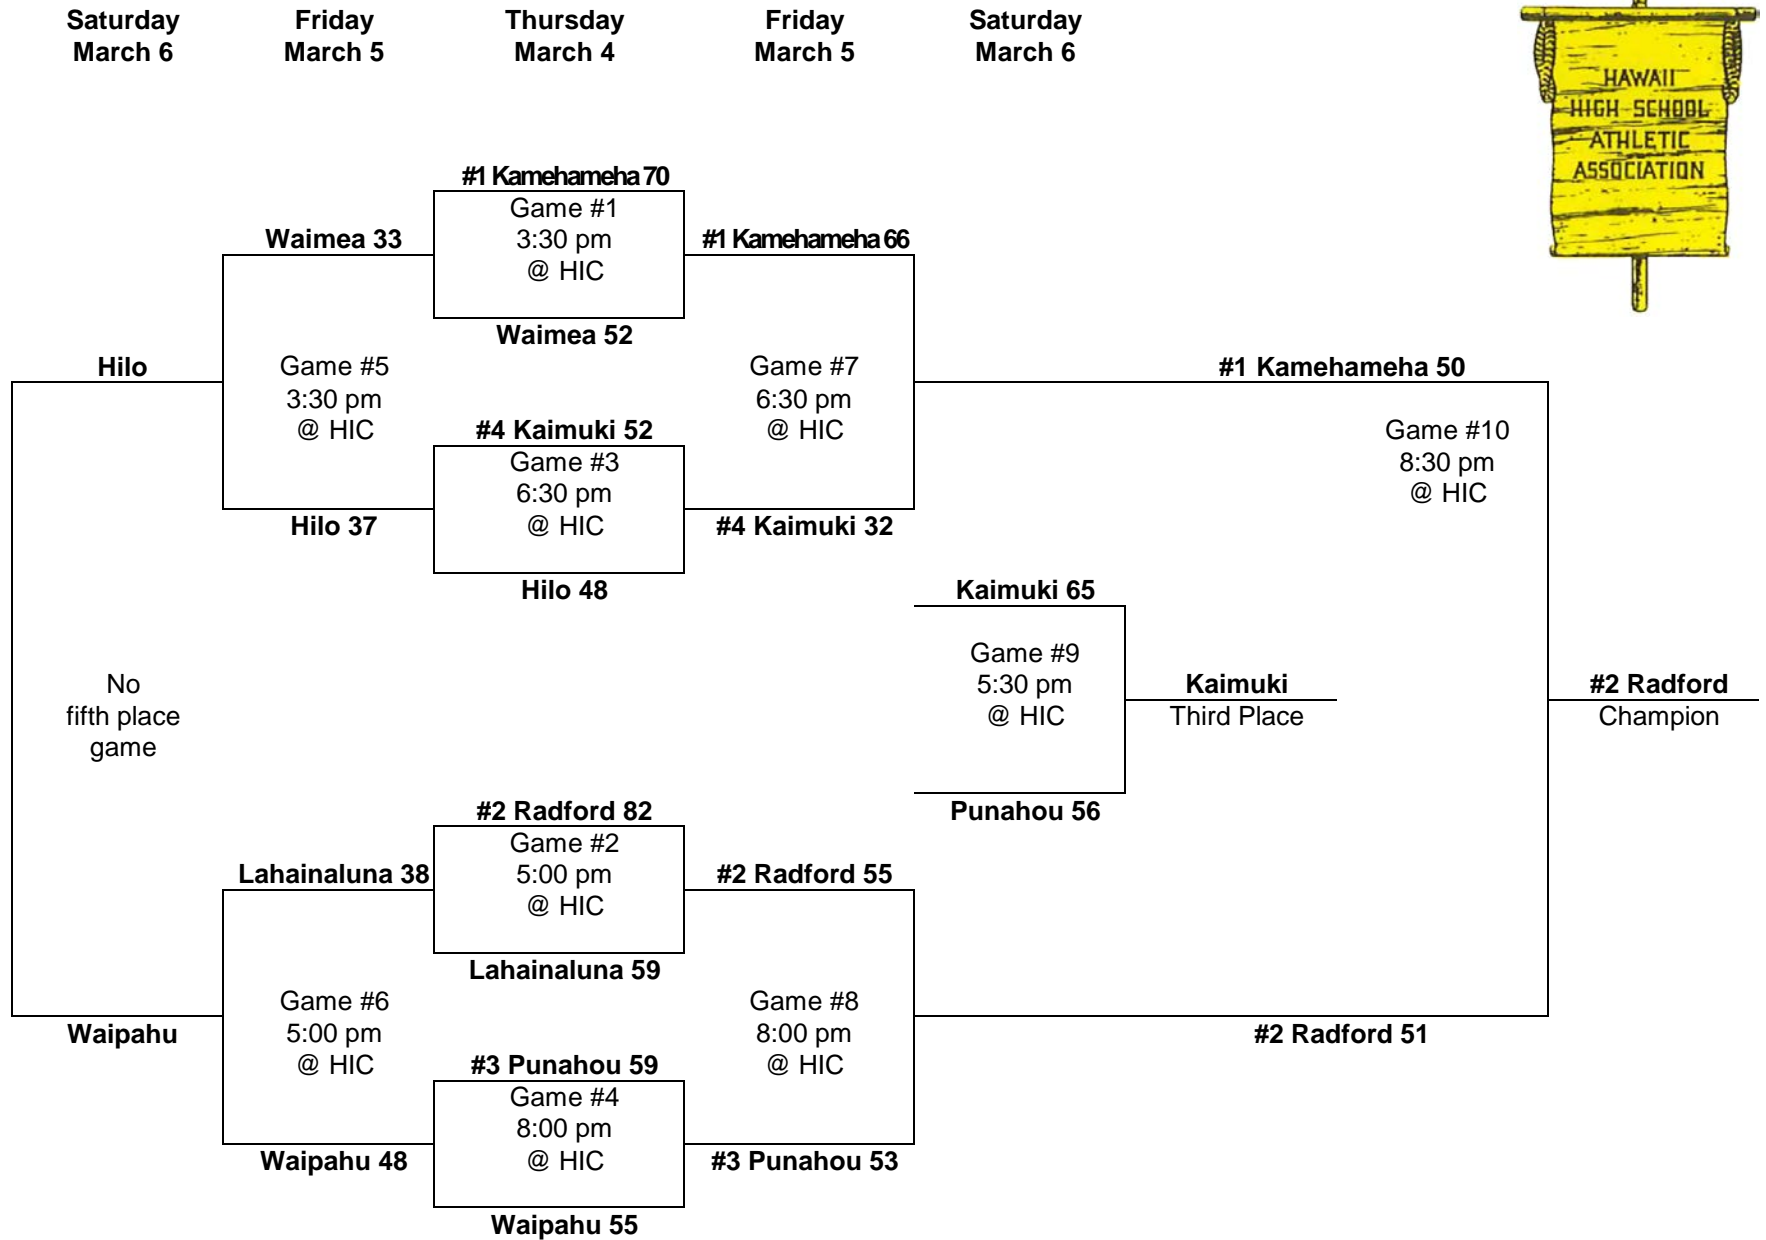

1971 – Boys Basketball - Division "AA": 8-team tournament (Honolulu International Center)

PARTICIPATING TEAMS					Leading scorer:
OIA (3) 1. Radford 2. Kaimuki 3. Waipahu	ILH (2) 1. Kamehameha 2. Punahou	BIIF (1) 1. Hilo	MIL (1) 1. Lahainaluna	KIF (1) 1. Waimea	Randy Borden, Kaimuki (26 FG, 3 FT, 55 pts, 18.3 ppg)
Note: No Fifth Place championship. Division A 3rd place (4:00 p.m.), championship (7 p.m.)