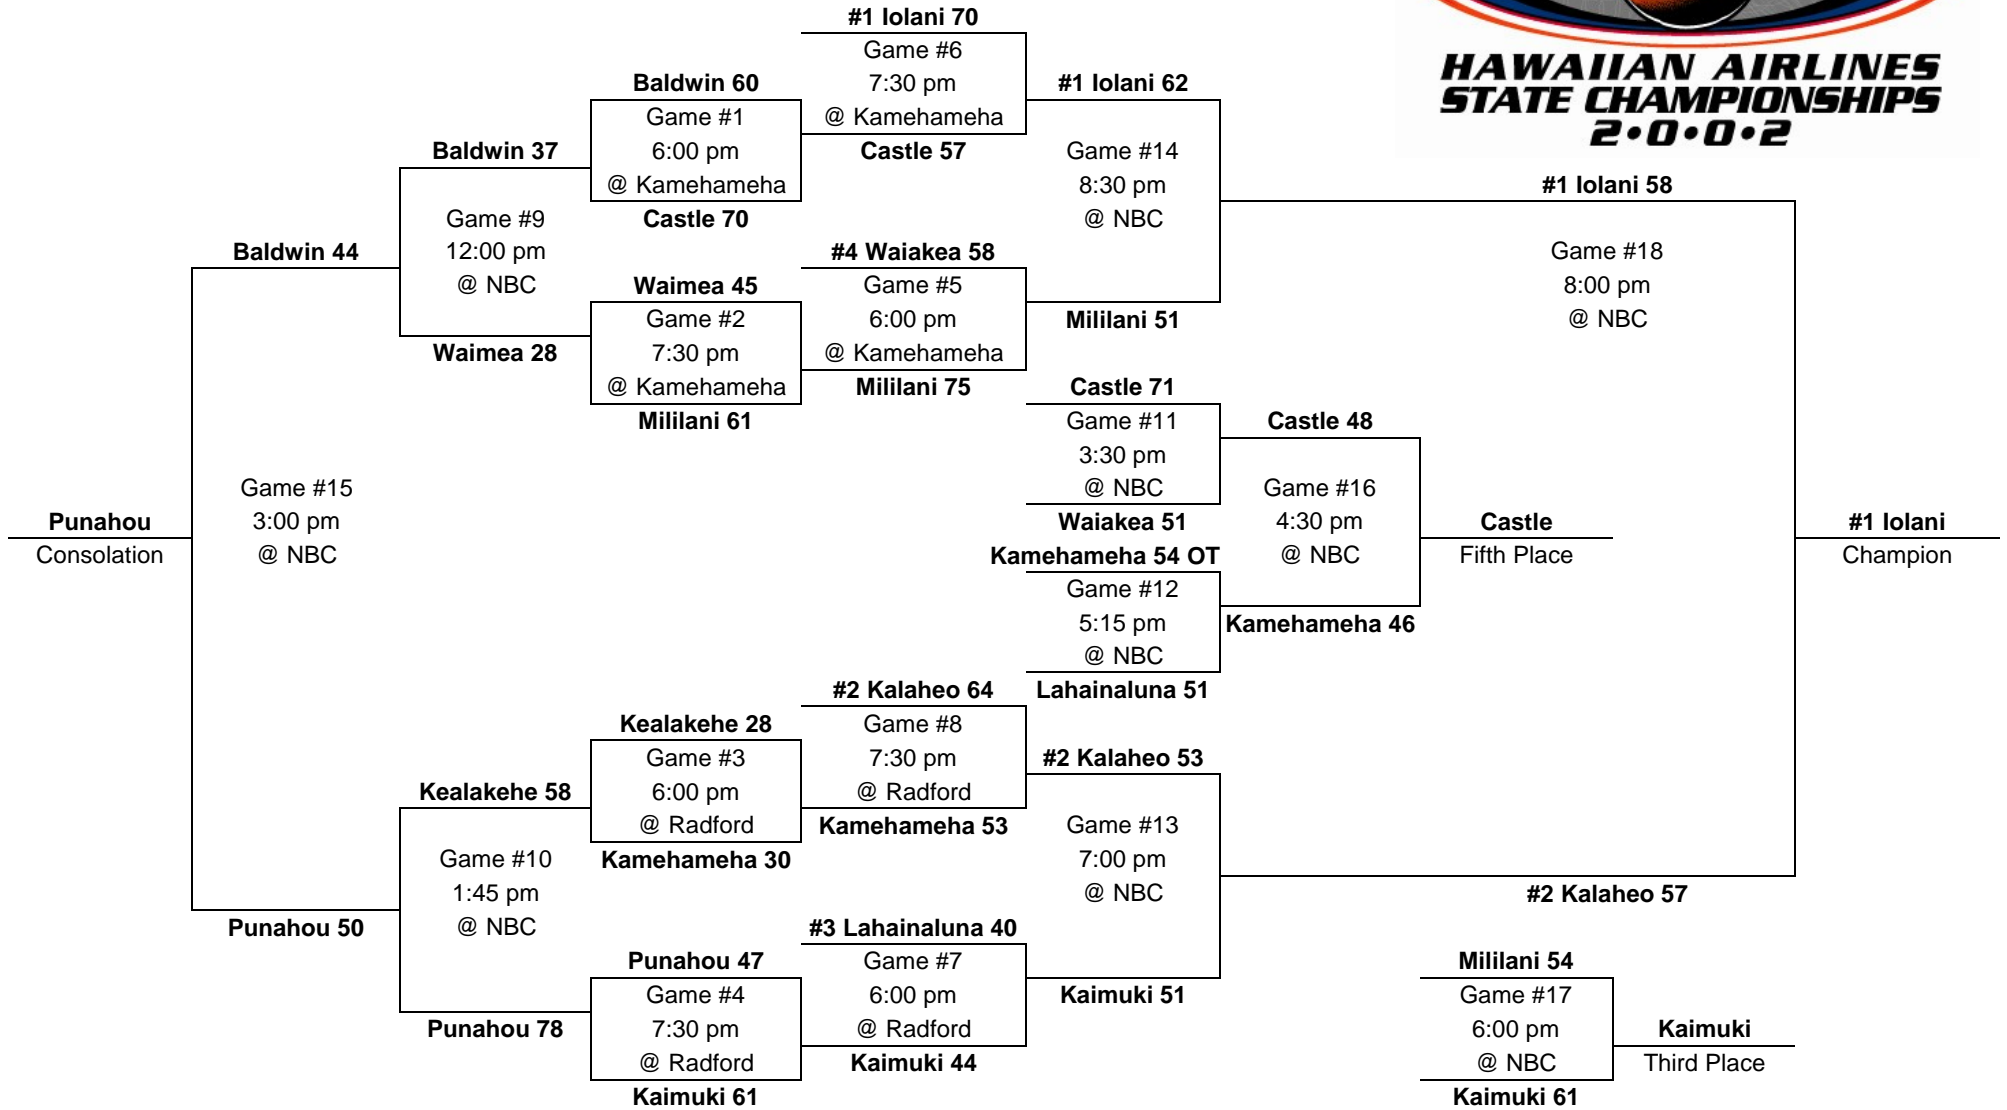

HAWAIIAN AIRLINES STATE CHAMPIONSHIPS 2002

PARTICIPATING TEAMS					ALL-TOURNAMENT TEAM: Derrick Low, Iolani – Most Outstanding Player Bobby Nash, Iolani DC Daniels, Kalaheo Ikaika Alama-Francis, Kalaheo Daniel Tautofi, Kaimuki Rashaun Broadus, Mililani
OIA (4) 1. Kalaheo 2. Mililani 3. Castle 4. Kaimuki	ILH (3) 1. Iolani 2. Punahou 3. Kamehameha	BIIF (2) 1. Waiakea 2. Kealakehe	MIL (2) 1. Lahainaluna 2. Baldwin	KIF (1) 1. Waimea	
					Leading scorers: (3 games) Ikaika Alama Francis, Kalaheo (65 pts, 21.7 ppg) Derrick Low, Iolani (64 pts, 21.3 ppg) (4 games) Rashaun Broadus, Mililani (60 pts, 15.0 ppg)