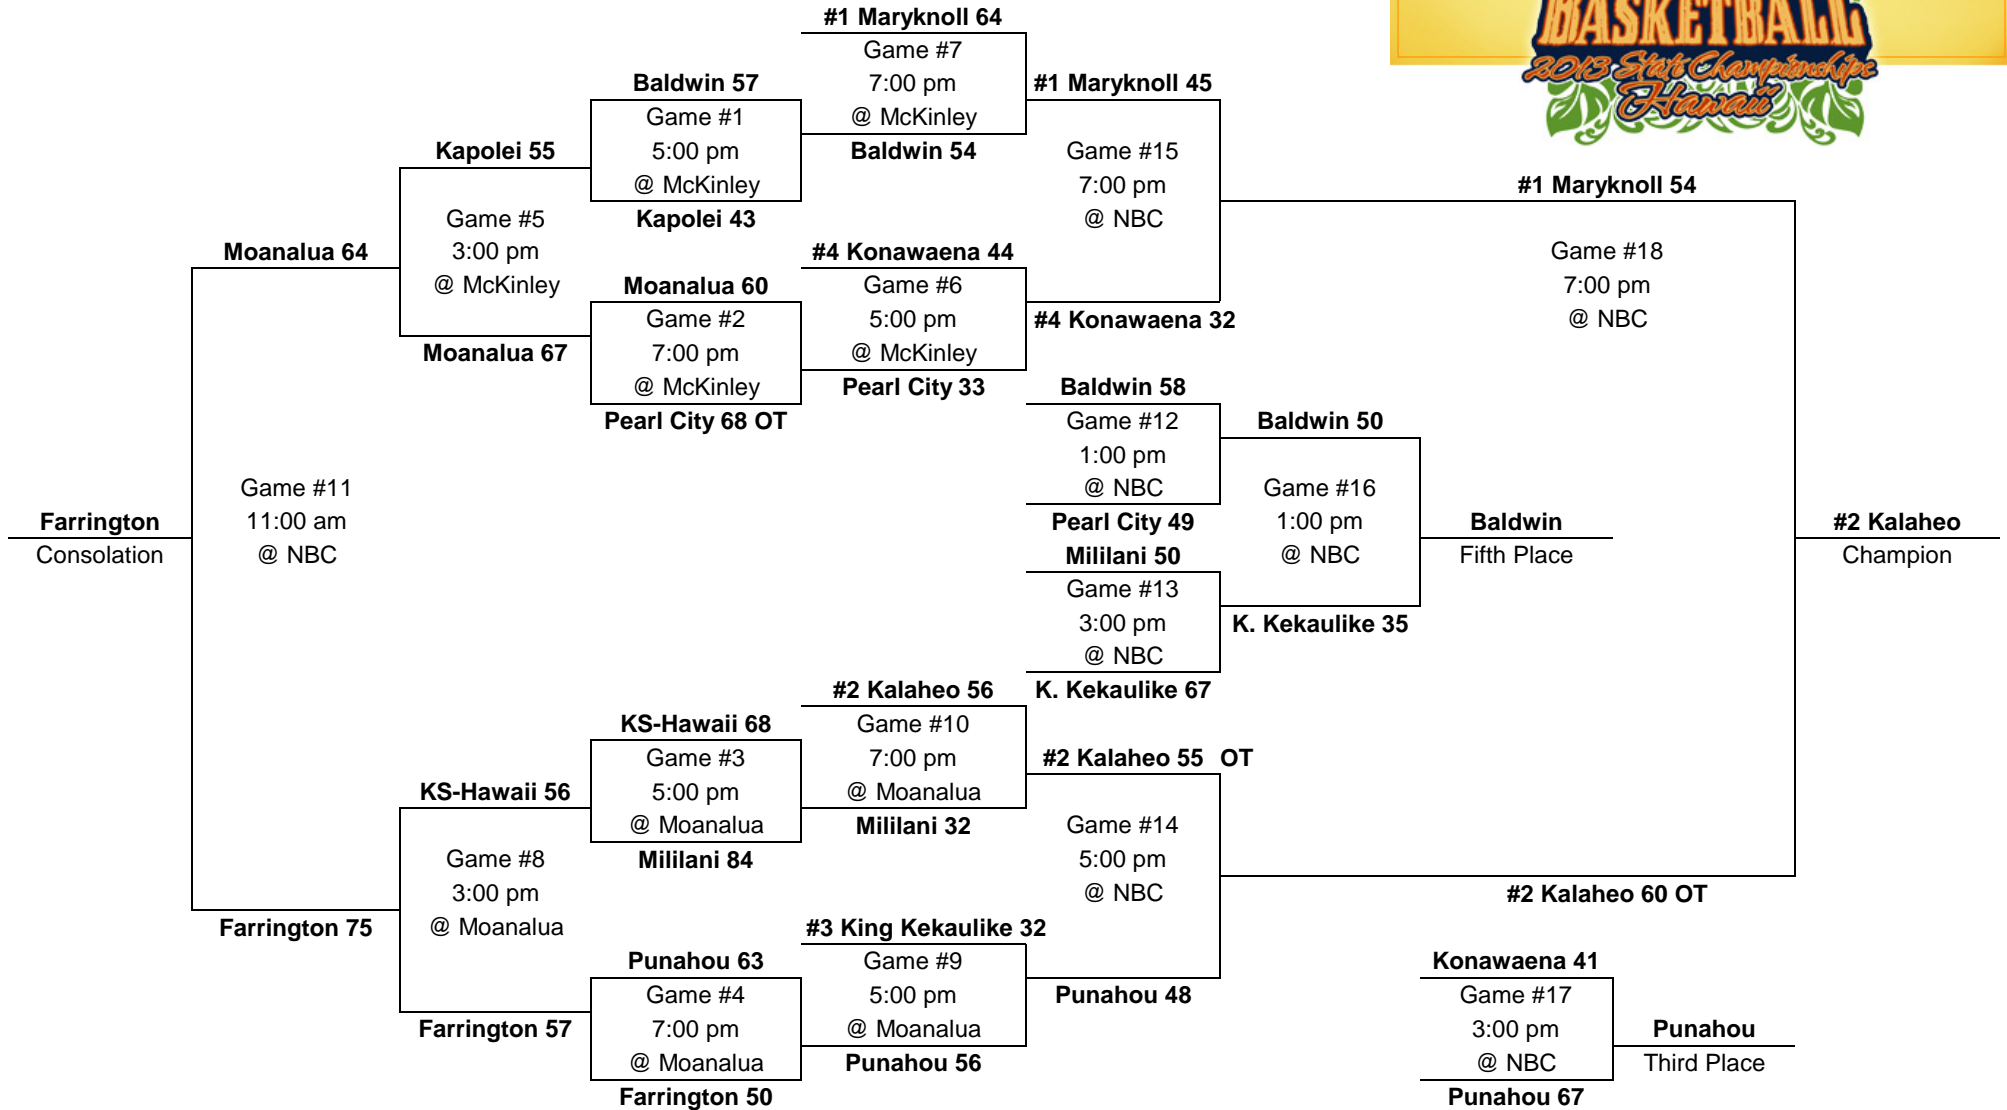

Hawaiian Airlines

Friday,
Feb. 22

Thursday,
Feb. 21

Wednesday,
Feb. 20

Thursday,
Feb. 21

Friday,
Feb. 22

Saturday,
Feb. 23

PARTICIPATING TEAMS				ALL-TOURNAMENT TEAM: Joshua Ko, Kalaheo – Most Outstanding Player	
OIA (6) 1. Kalaheo 2. Moanalua 3. Kapolei 4. Mililani 5. Farrington 6. Pearl City	ILH (2) 1. Maryknoll 2. Punahou	BIIF (2) 1. Konawaena 2. KS-Hawaii	MIL (2) 1. King Kekaulike 2. Baldwin	Tobias Schramm, Maryknoll	Nick Velasquez, Punahou
				Kaleb Gilmore, Maryknoll	Derick Morgan, Jr., Kalaheo
				Joshua Burnett, Maryknoll	
				Leading scorer: (3 games) Teva Eldridge, Baldwin (67 pts, 22.2 ppg)	
				(4 games) Nick Velasquez, Punahou (68 pts, 17.0 ppg)	