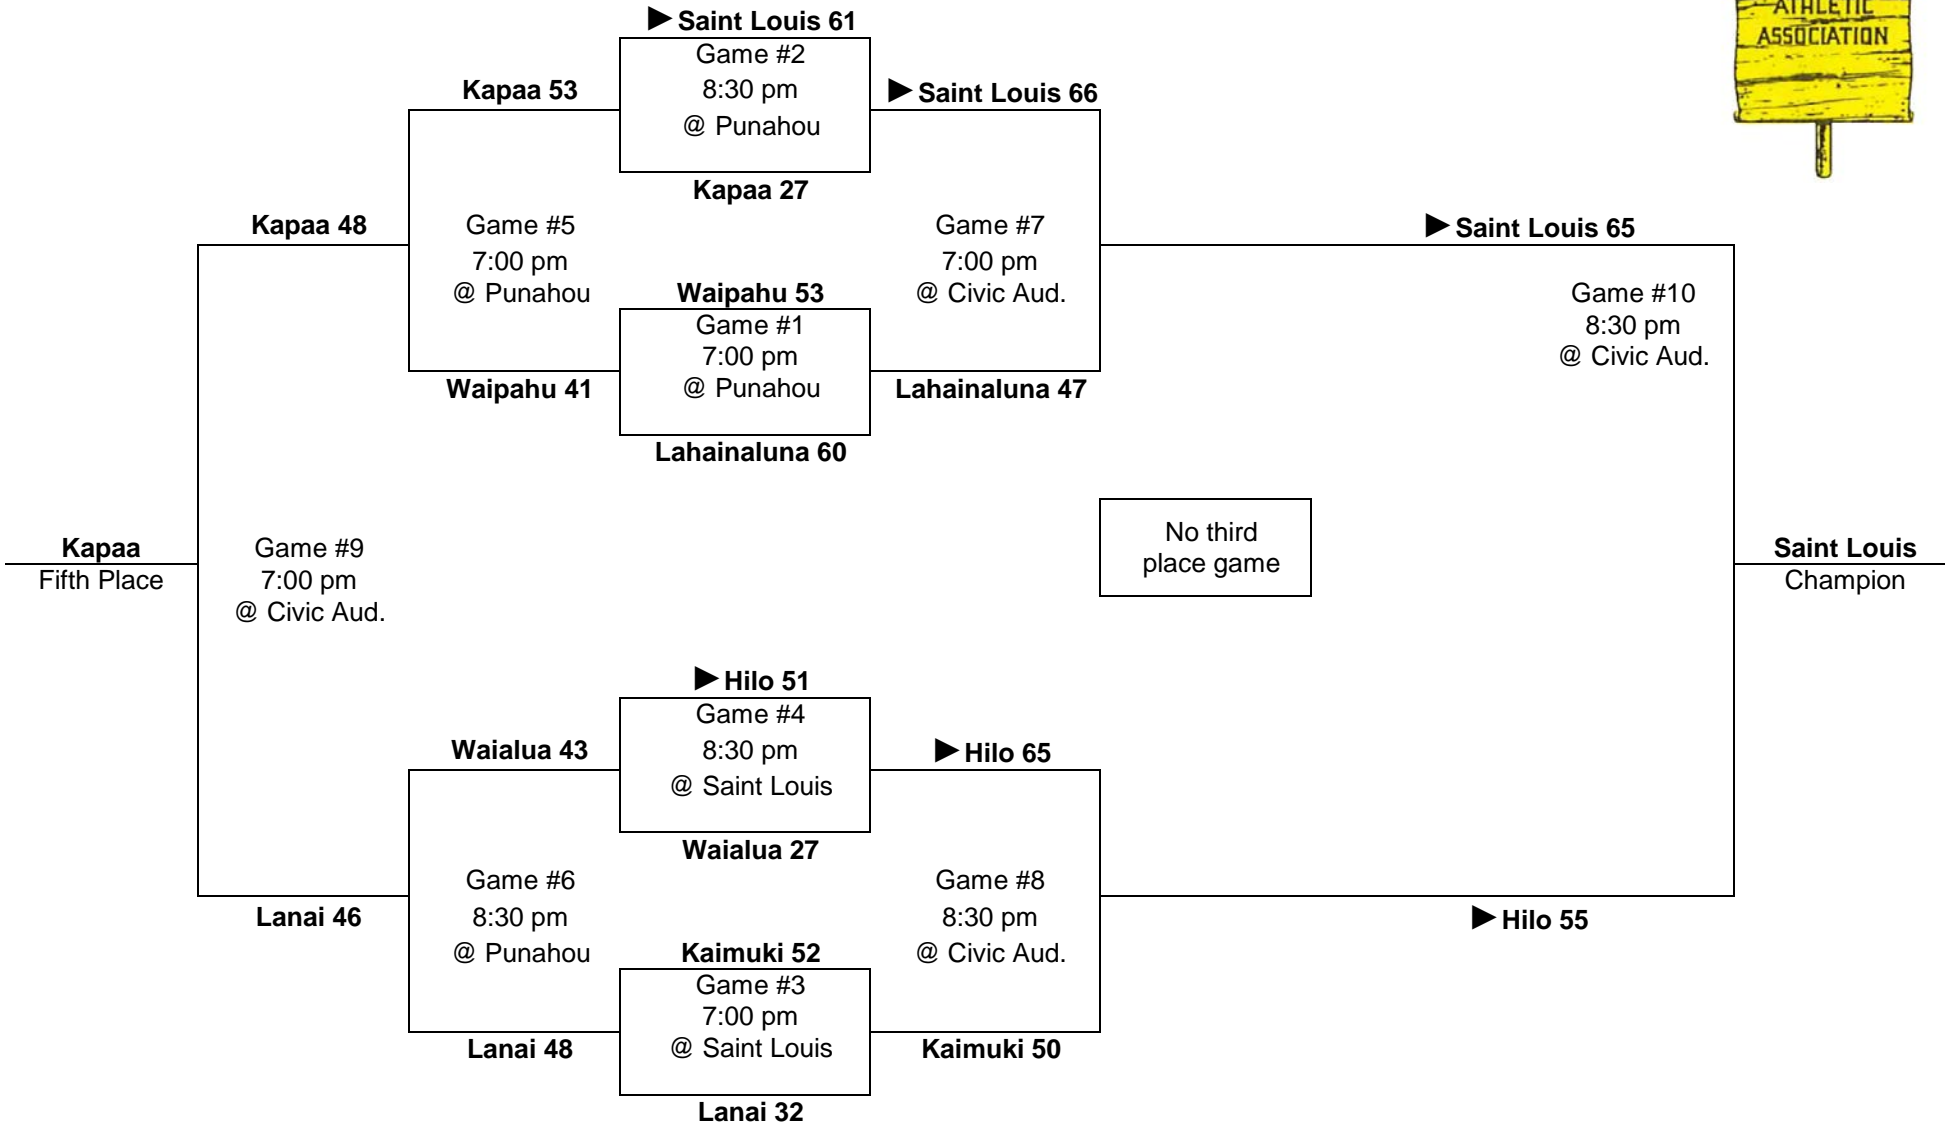

Saturday
March 2

Friday
March 1

Thursday
Feb. 28

Friday
March 1

Saturday
March 2

▶ Saint Louis/Hilo - top seeds