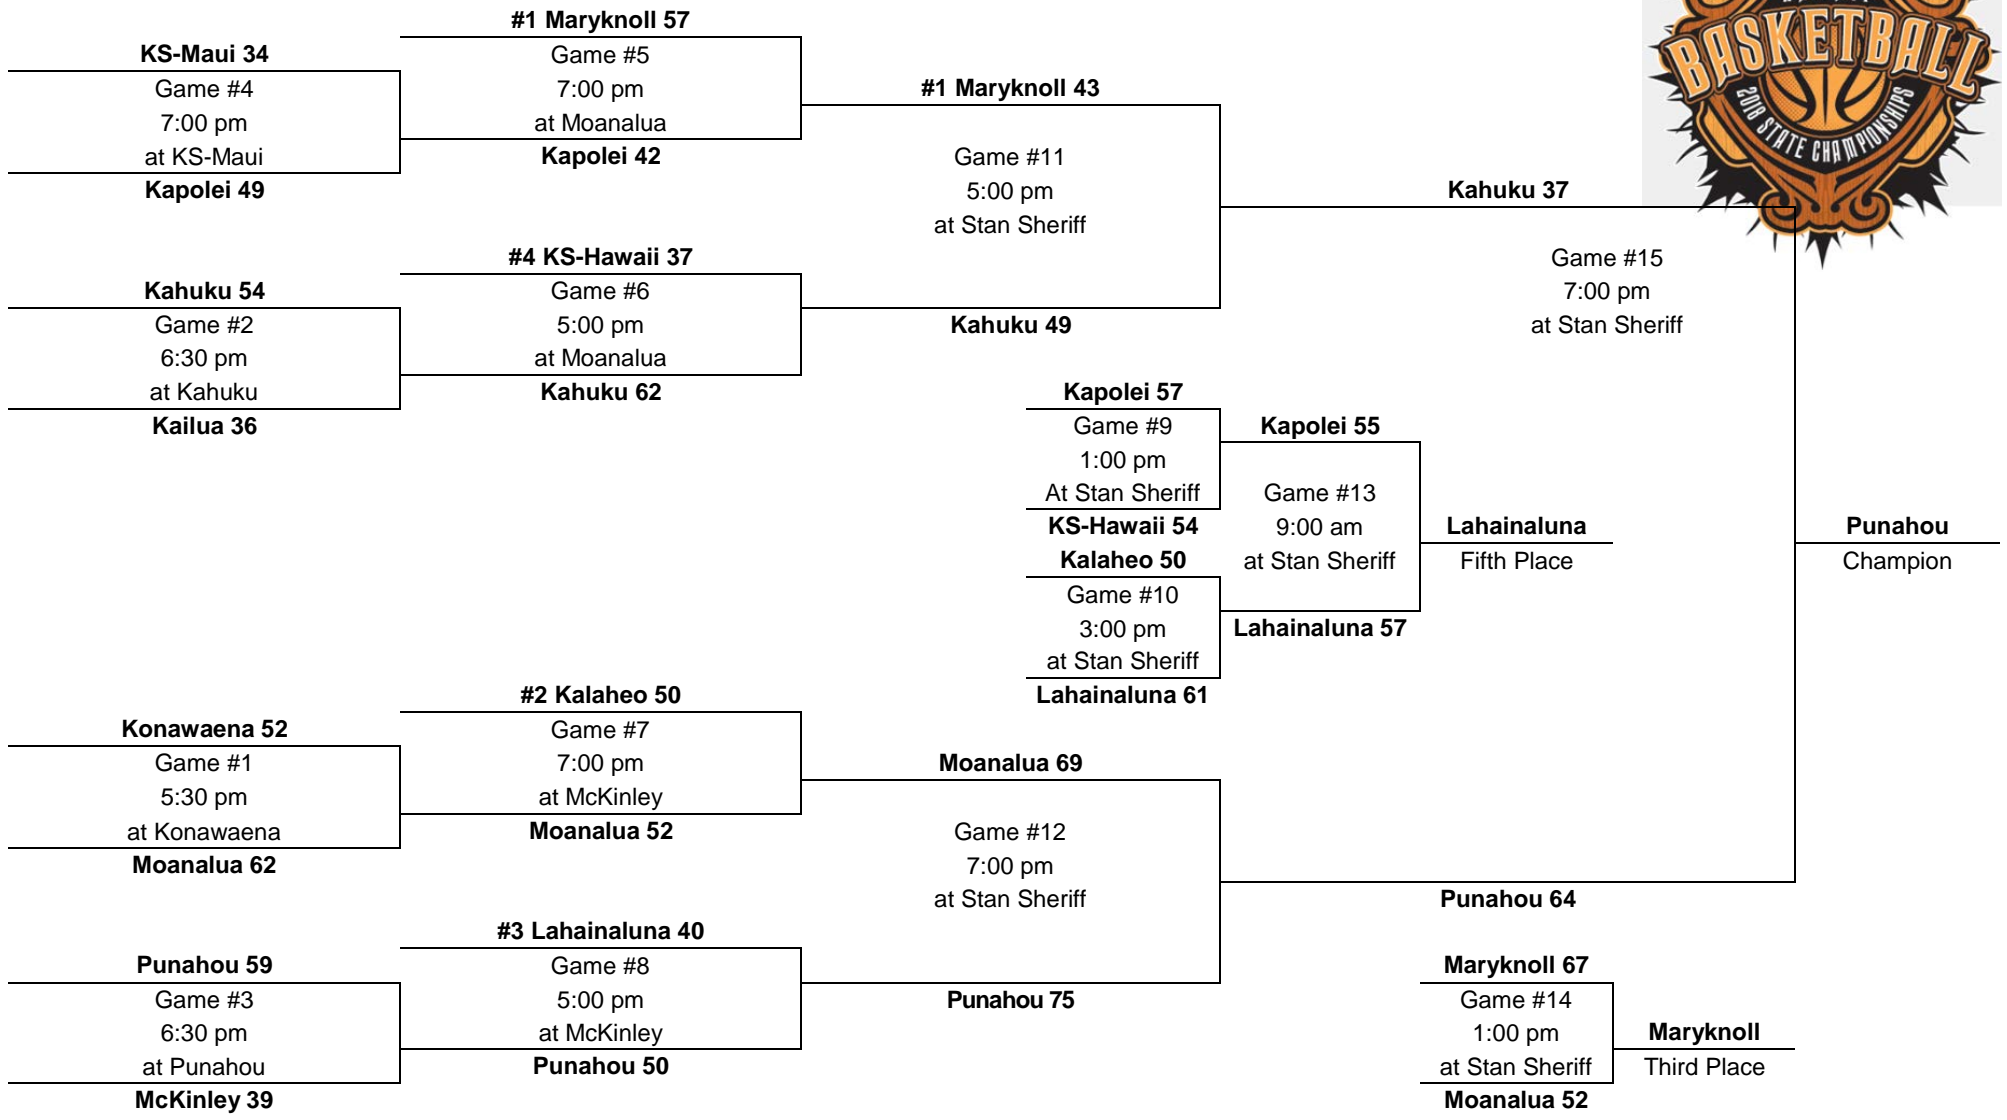

2018 – Boys Basketball - Division 1: 12-team tournament (School sites, McKinley gym, Moanalua gym, Stan Sheriff Center)

Monday, Feb. 12

Wednesday, Feb. 14

Thursday, Feb. 15

Friday, Feb. 16

PARTICIPATING TEAMS				ALL-TOURNAMENT TEAM: Zayne Chong, Punahou – Most Outstanding Player
<p>OIA (6)</p> <p>1. Kalaheo 2. Kahuku 3. Kapolei 4. McKinley 5. Moanalua 6. Kailua</p>	<p>ILH (2)</p> <p>1. Maryknoll 2. Punahou</p>	<p>BIIF (2)</p> <p>1. KS-Hawaii 2. Konawaena</p>	<p>MIL (2)</p> <p>1. Lahainaluna 2. KS-Maui</p>	
<p>Leading scorer: (3 games) Steven Kama, Lahainaluna (15-26 FG, 2-2 3-FG, 6-8 FT, 38 pts, 12.7 ppg) (4 games) Zoar Nedd, Kapolei (31-68 FG, 6-17 3-FG, 10-16 FT, 78 pts, 19.5 ppg)</p>				<p>Tolu Smith, Kahuku Duke Clemens, Punahou</p>