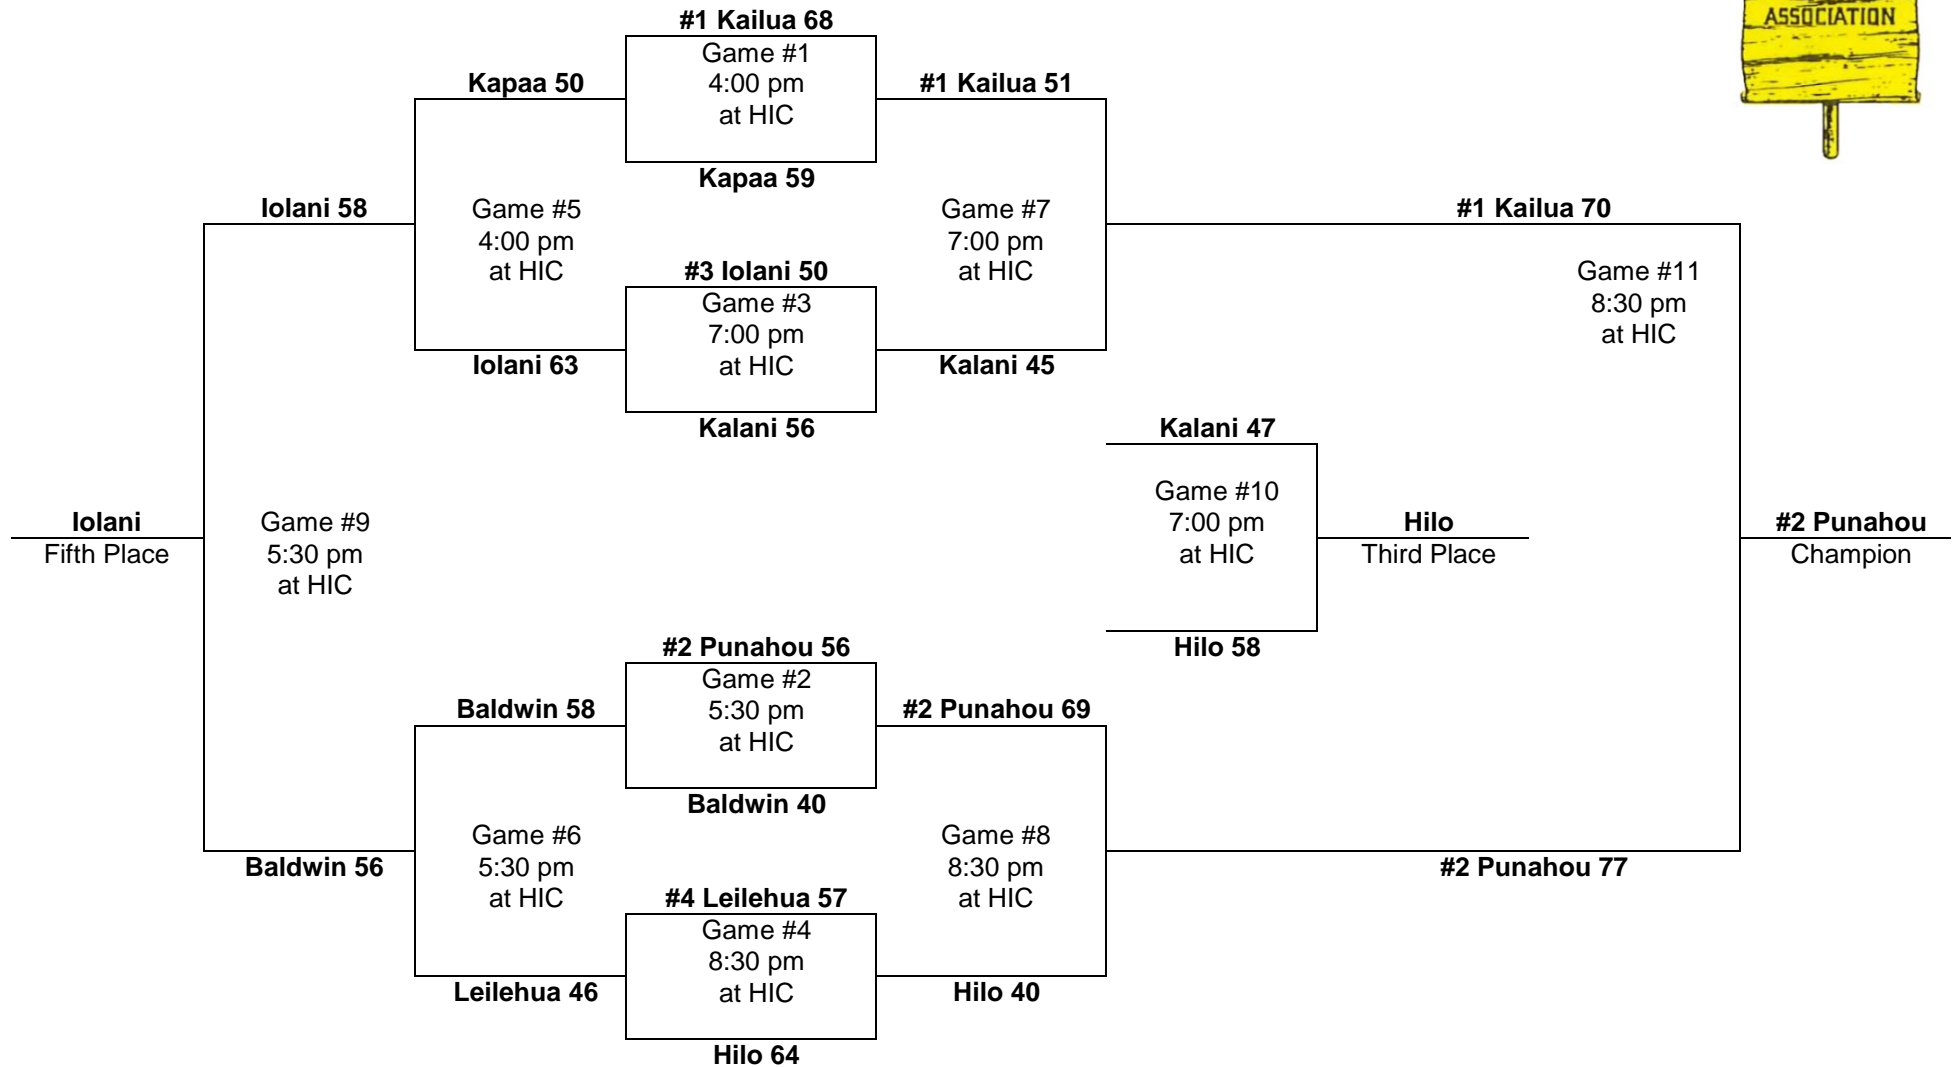

1975 – Boys Basketball - Division "AA": 8-team tournament (Honolulu International Center)

**Saturday
March 8**

**Friday
March 7**

**Thursday
March 6**

**Friday
March 7**

**Saturday
March 8**

PARTICIPATING TEAMS					Leading scorers:
OIA (3) 1. Kailua 2. Leilehua 3. Kalani	ILH (2) 1. Punahou 2. Iolani	BIIF (1) 1. Hilo	MIL (1) 1. Baldwin	KIF (1) 1. Kapaa	la Saipaia, Punahou (24 FG, 17-19 FT, 65 pts, 21.7 ppg) Jerry Scanlan, Iolani (28 FG, 6-17 FT, 62 pts, 20.7 ppg)