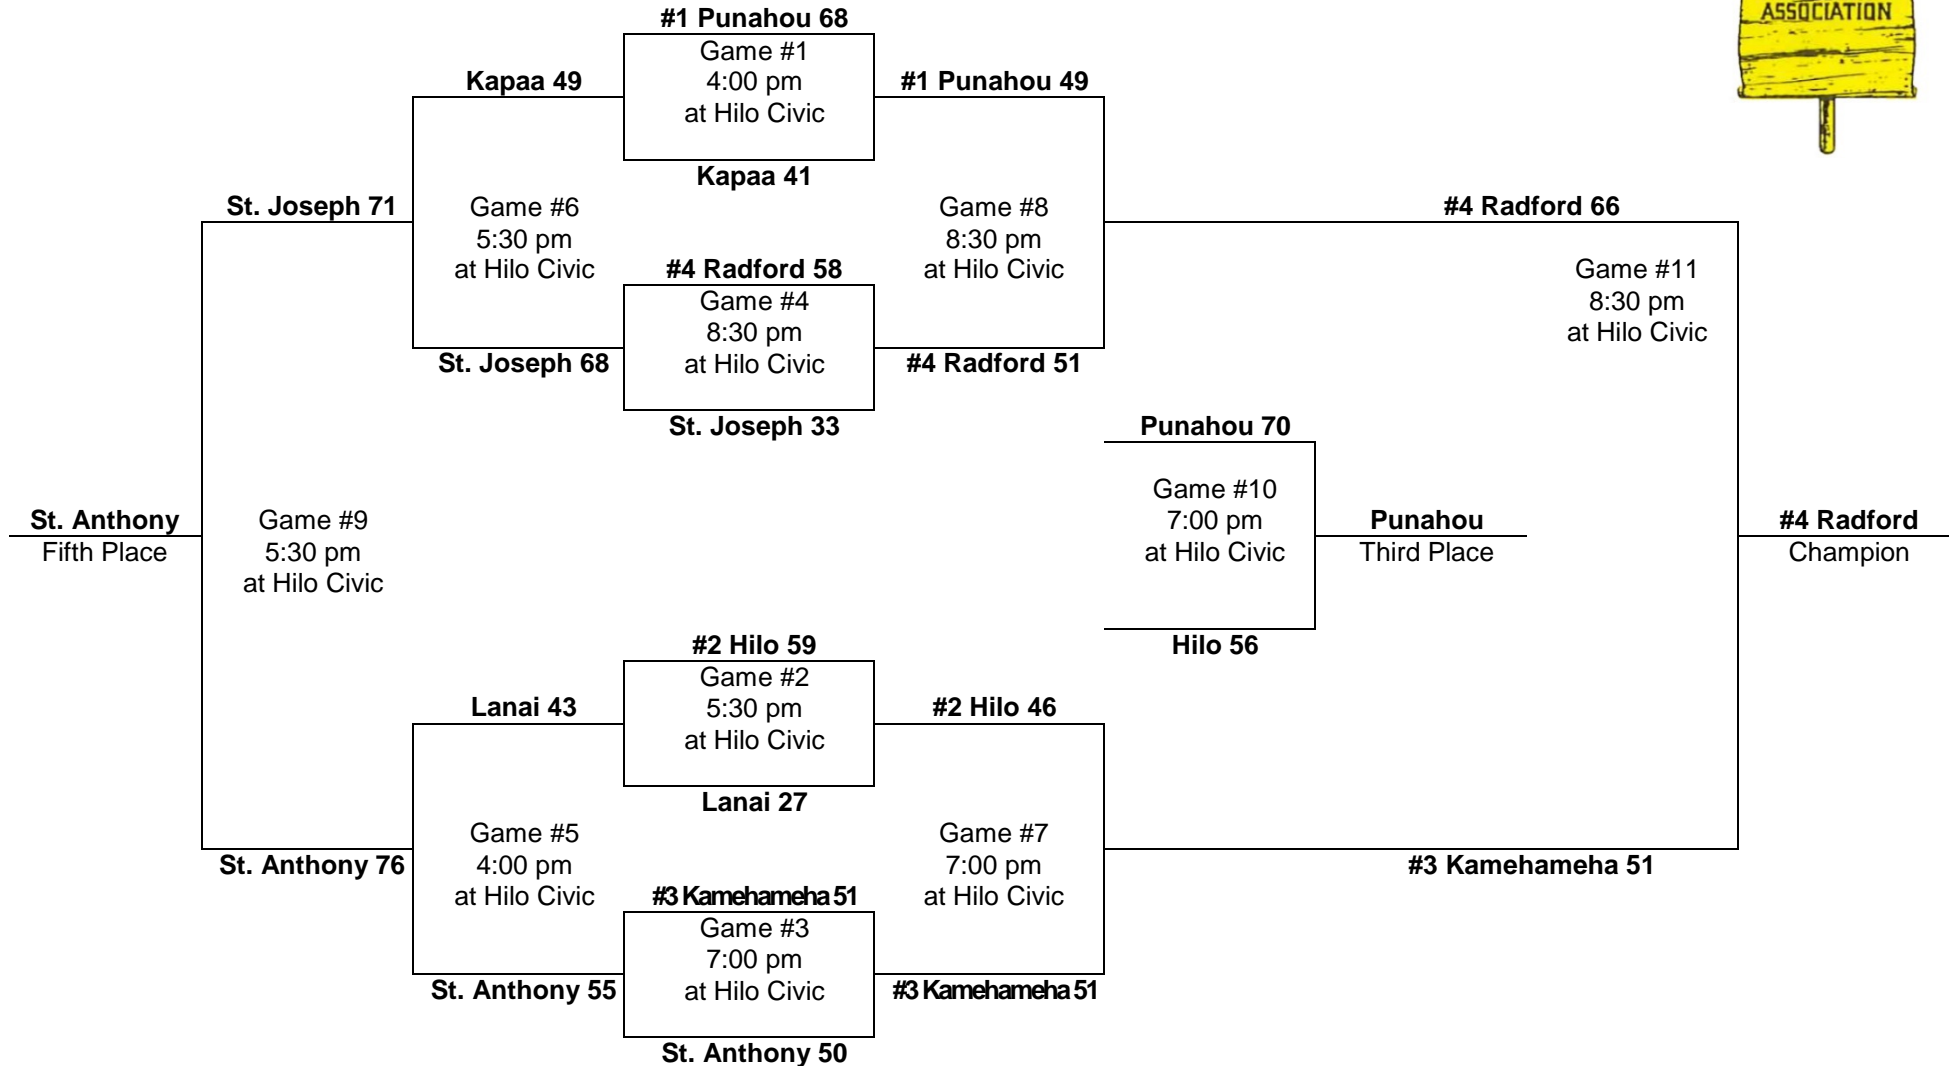

**Saturday
March 8**

**Friday
March 7**

**Thursday
March 6**

**Friday
March 7**

**Saturday
March 8**