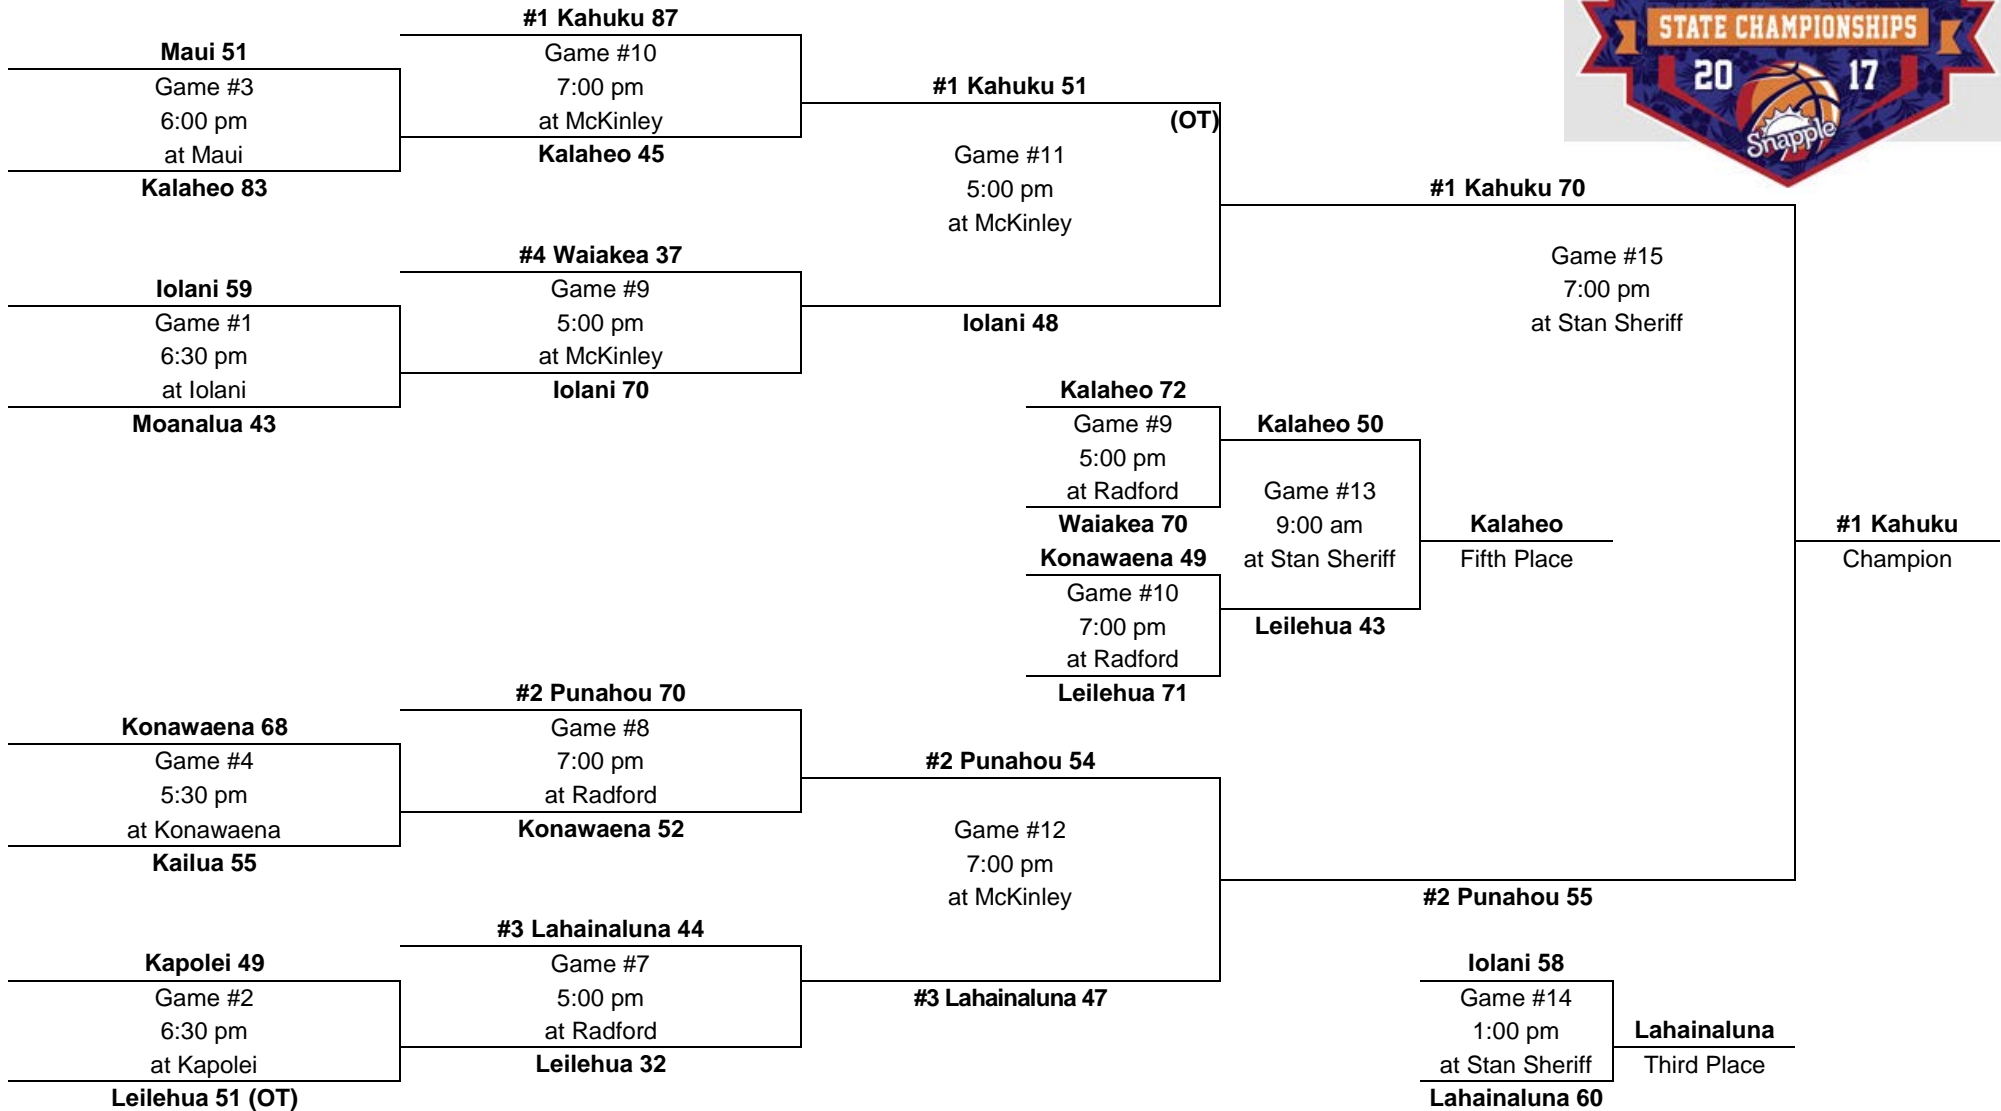

2017 – Boys Basketball - Division 1: 12-team tournament (School sites, McKinley gym, Radford gym, Stan Sheriff Center)

Monday, Feb. 13

Wednesday, Feb. 15

Thursday, Feb. 16

Friday, Feb. 17

PARTICIPATING TEAMS				ALL-TOURNAMENT TEAM: Samuta Avea, Kahuku – Most Outstanding Player Daniel Fotu, Kahuku Zayne Chong, Punahou Cole Mausolf, Punahou Leading scorer: (3 games) Austin Aukai, Konawaena (15-39 FG, 6-13 3-FG, 18-25 FT, 54 pts, 18.0 ppg) (4 games) Captain Whitlock, Kalaheo (24-75 FG, 9-40 3-FG, 16-30 FT, 73 pts, 18.3 ppg)
<p>OIA (6) 1. Kahuku 2. Kapolei 3. Kailua 4. Moanalua 5. Kalaheo 6. Leilehua</p>	<p>ILH (2) 1. Punahou 2. Iolani</p>	<p>BIIF (2) 1. Waiakea 2. Konawaena</p>	<p>MIL (2) 1. Lahainaluna 2. Maui</p>	