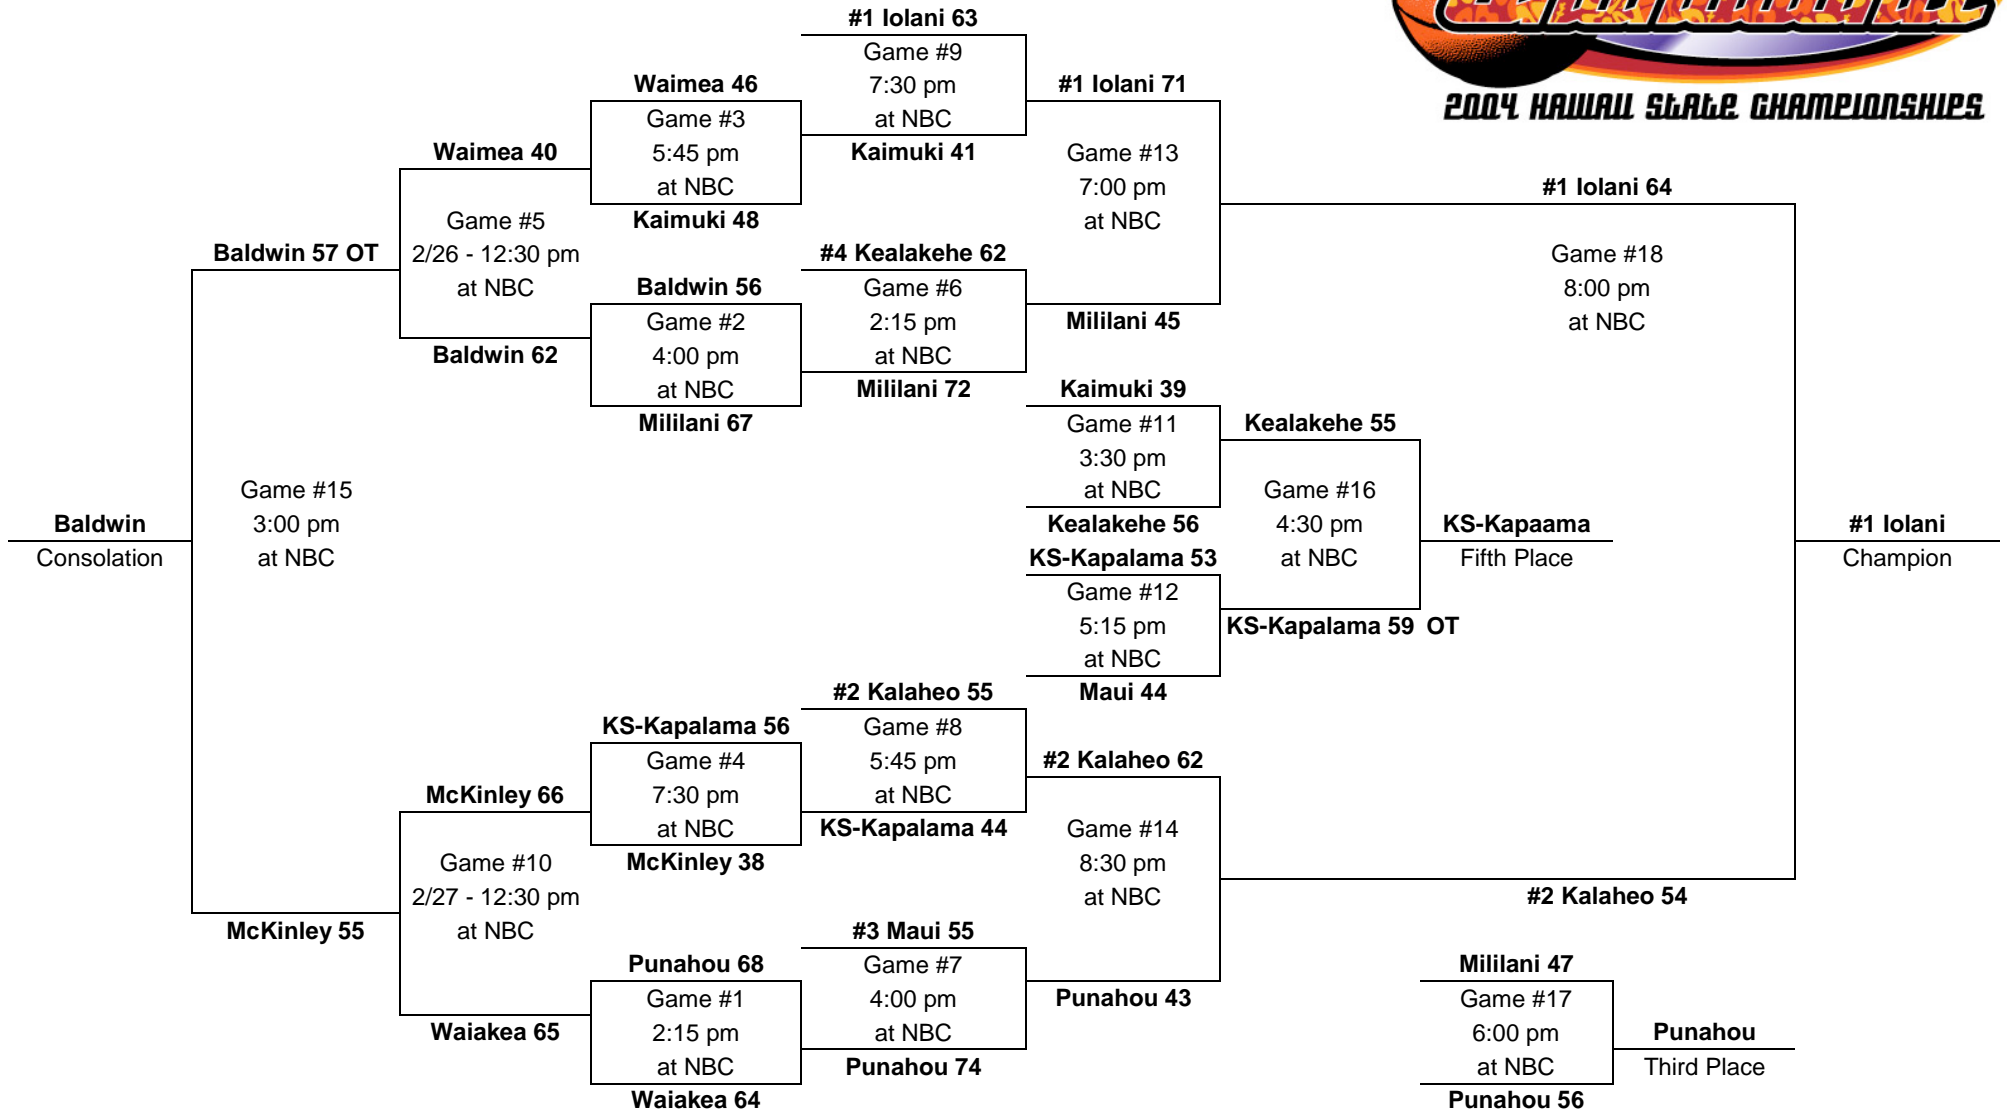

2004 – Boys Basketball - Division AA: 12-team tournament (Neal S. Blaisdell Arena, Honolulu)

Saturday, Feb. 28   Thurs., Feb. 26 / Friday, Feb. 27   Wednesday, Feb. 25   Thursday, Feb. 26   Friday, Feb. 27   Saturday, Feb. 28

PARTICIPATING TEAMS					ALL-TOURNAMENT TEAM: Derrick Low, Iolani – Most Outstanding Player Sam Wilhoite, Kalaheo Jeremiah Ostrowski, Punahou Ryan Hirata, Iolani Alex Patykula, Mililani William Elliott, Kalaheo Leading scorers: (3 games) Sam Wilhoite, Kalaheo (20 FG, 1 3-FG, 14-16 FT, 55 pts, 18.3 ppg) (4 games) Jeremiah Ostrowski, Punahou (26 FG, 13 3-FG, 21-24 FT, 86 pts, 21.5 ppg)
OIA (4) 1. Kalaheo 2. Mililani 3. Kaimuki 4. McKinley	ILH (3) 1. Iolani 2. Punahou 3. KS-Kapalama	BIIF (2) 1. Kealakehe 2. Waiakea	MIL (2) 1. Maui 2. Baldwin	KIF (1) 1. Waimea