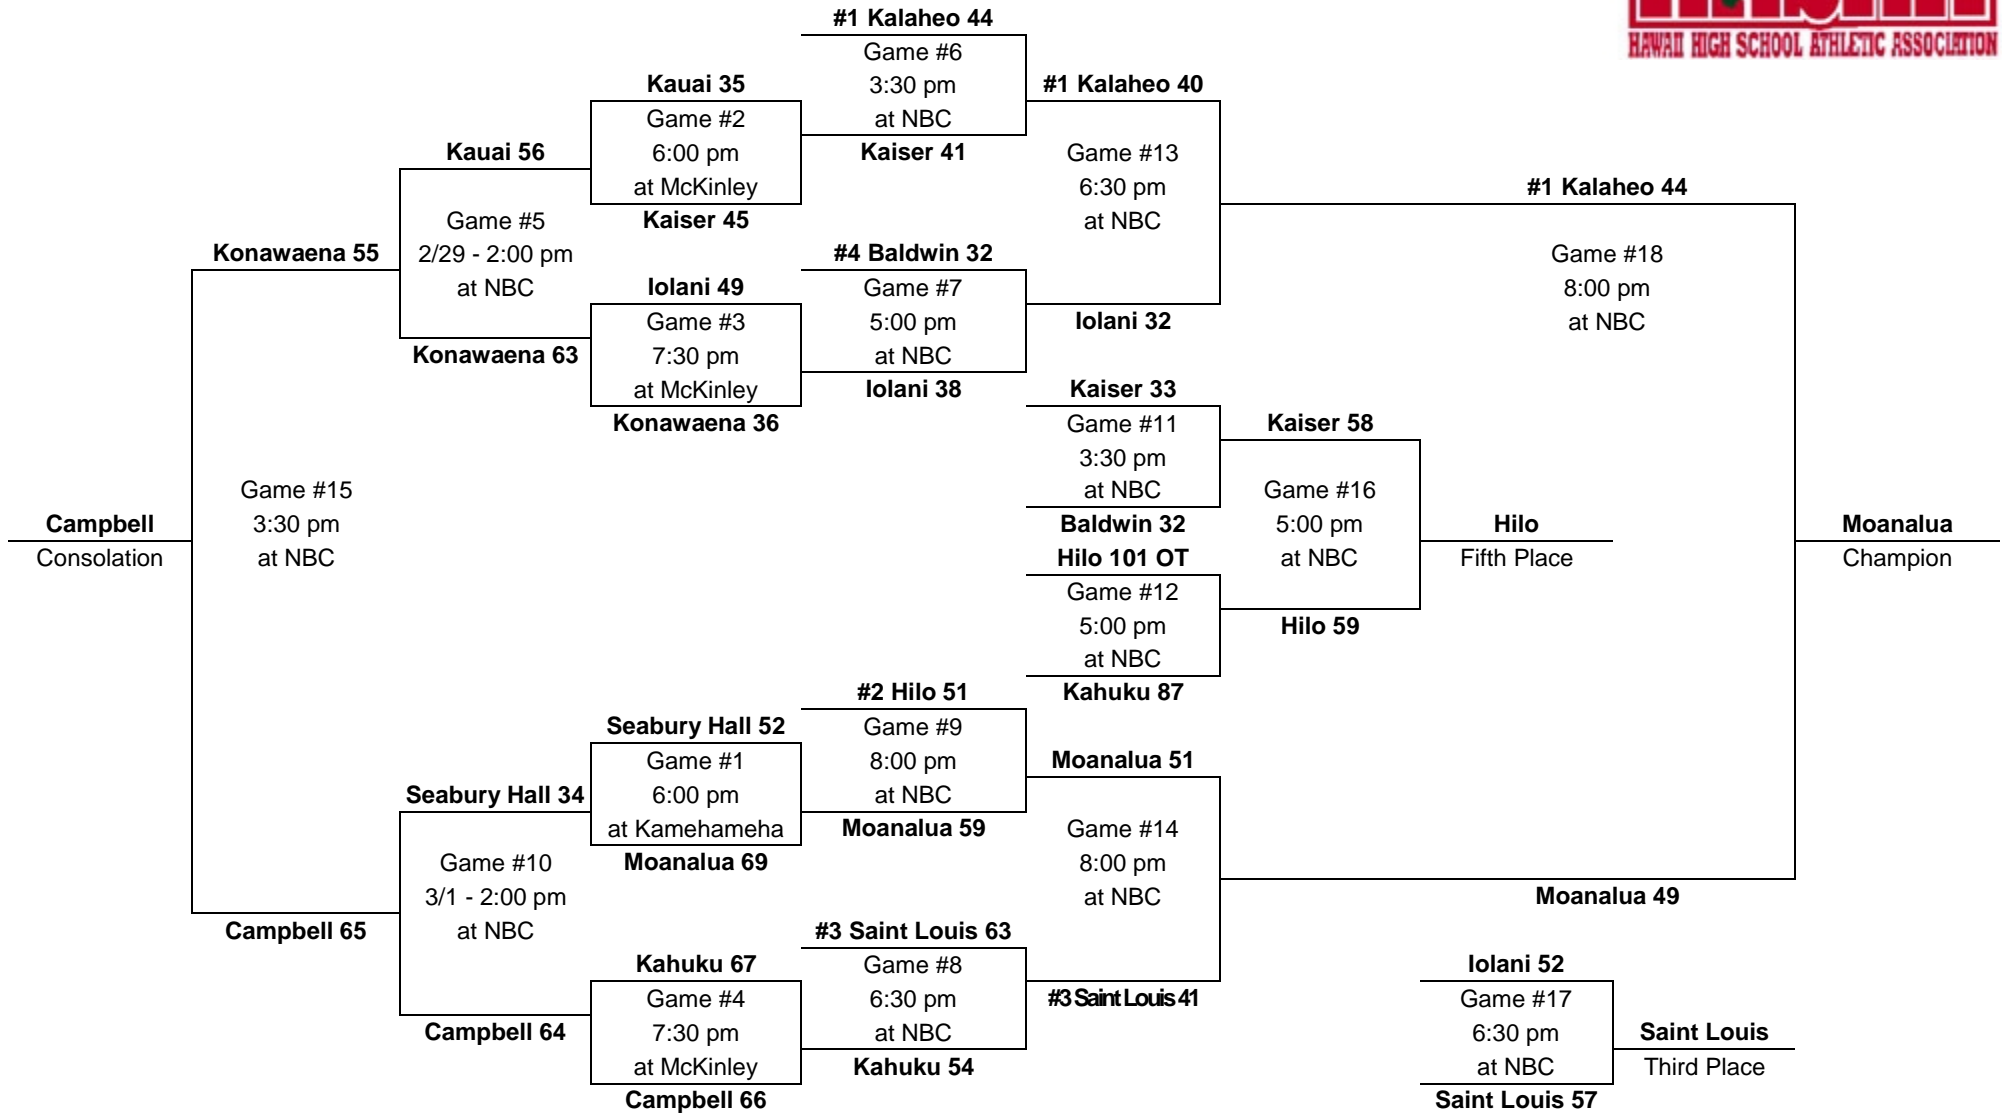

Saturday, Mar. 2   **Thurs., Feb. 29**   **Wednesday, Feb. 28**   **Thursday, Feb. 29**   **Friday, Mar. 1**   **Saturday, Mar. 2**