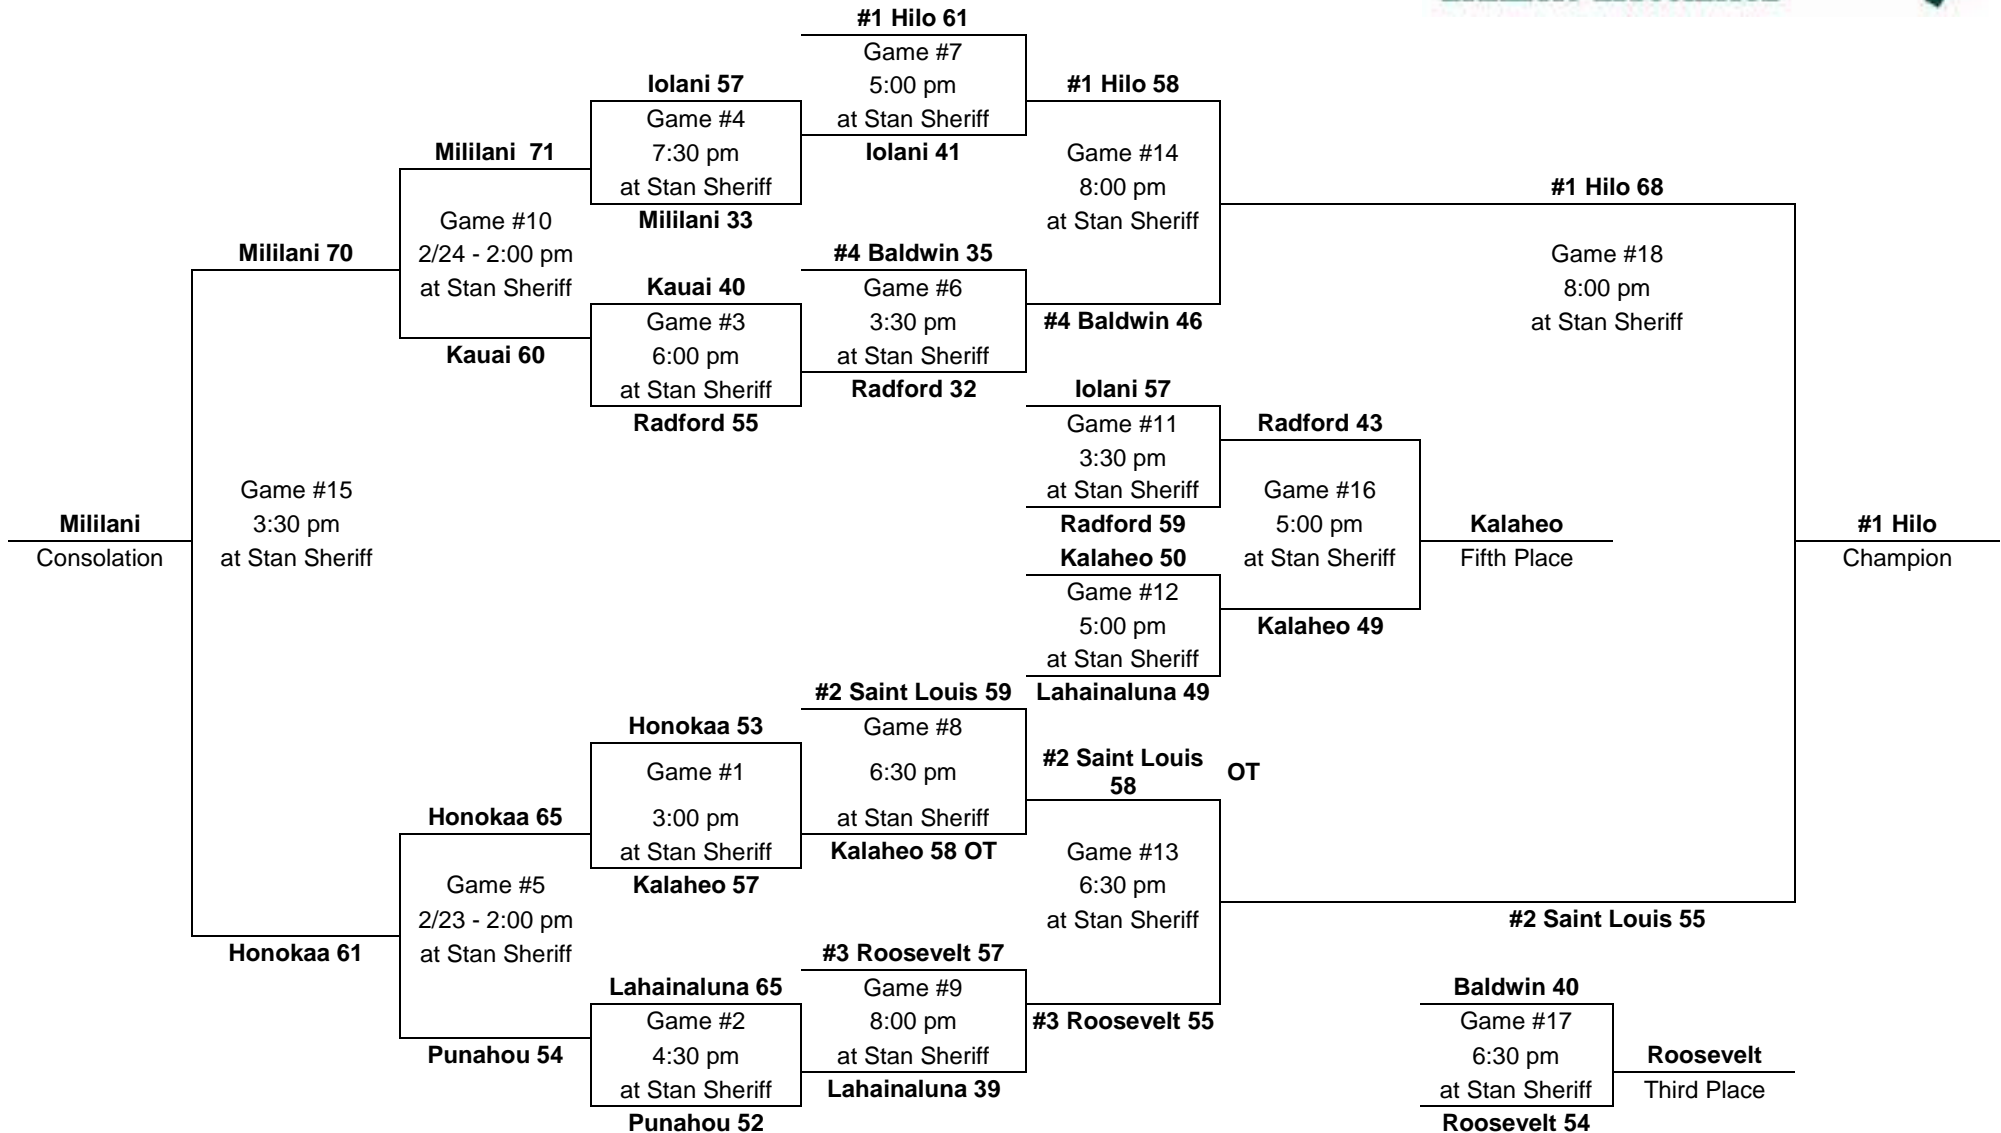

Friday,
Feb. 25

Wed., Feb. 23
Thurs., Feb. 24

Tuesday,
Feb. 22

Wednesday,
Feb. 23

Thursday,
Feb. 24

Friday,
Feb. 25