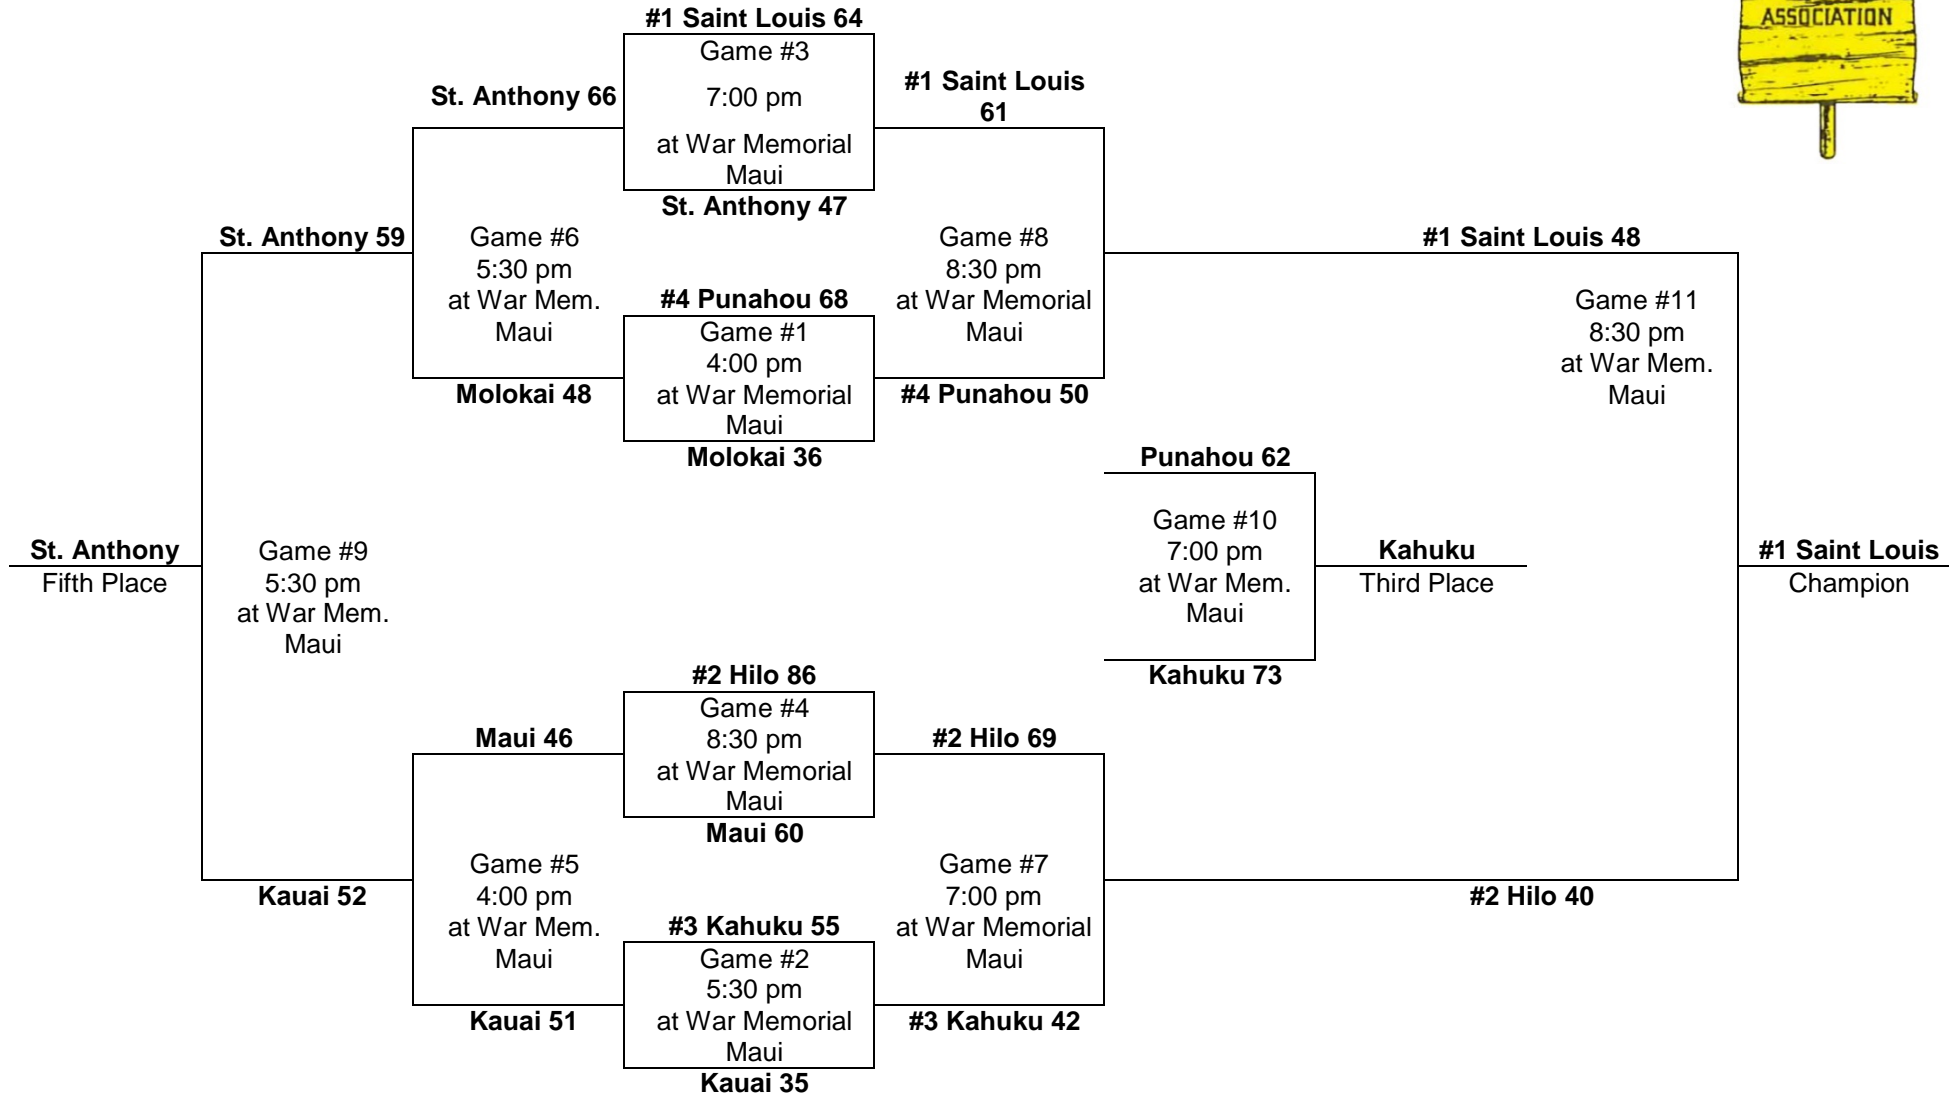

1967 – Boys Basketball - Division "A": 8-team tournament (War Memorial Center, Kahului, Maui)

Saturday
March 4

Friday
March 3

Thursday
March 2

Friday
March 3

Saturday
March 4

PARTICIPATING TEAMS

ROIA (1) 1. Kahuku	ILH (2) 1. Saint Louis 2. Punahou	BIIF (1) 1. Hilo	MIL (2) 1. Maui 2. St. Anthony	MLIL (1) 1. Molokai	KIF (1) 1. Kauai	Leading scorer: Darryl Perry, Kauai (52 pts, 17.3 ppg)
------------------------------	--	----------------------------	---	-------------------------------	----------------------------	---