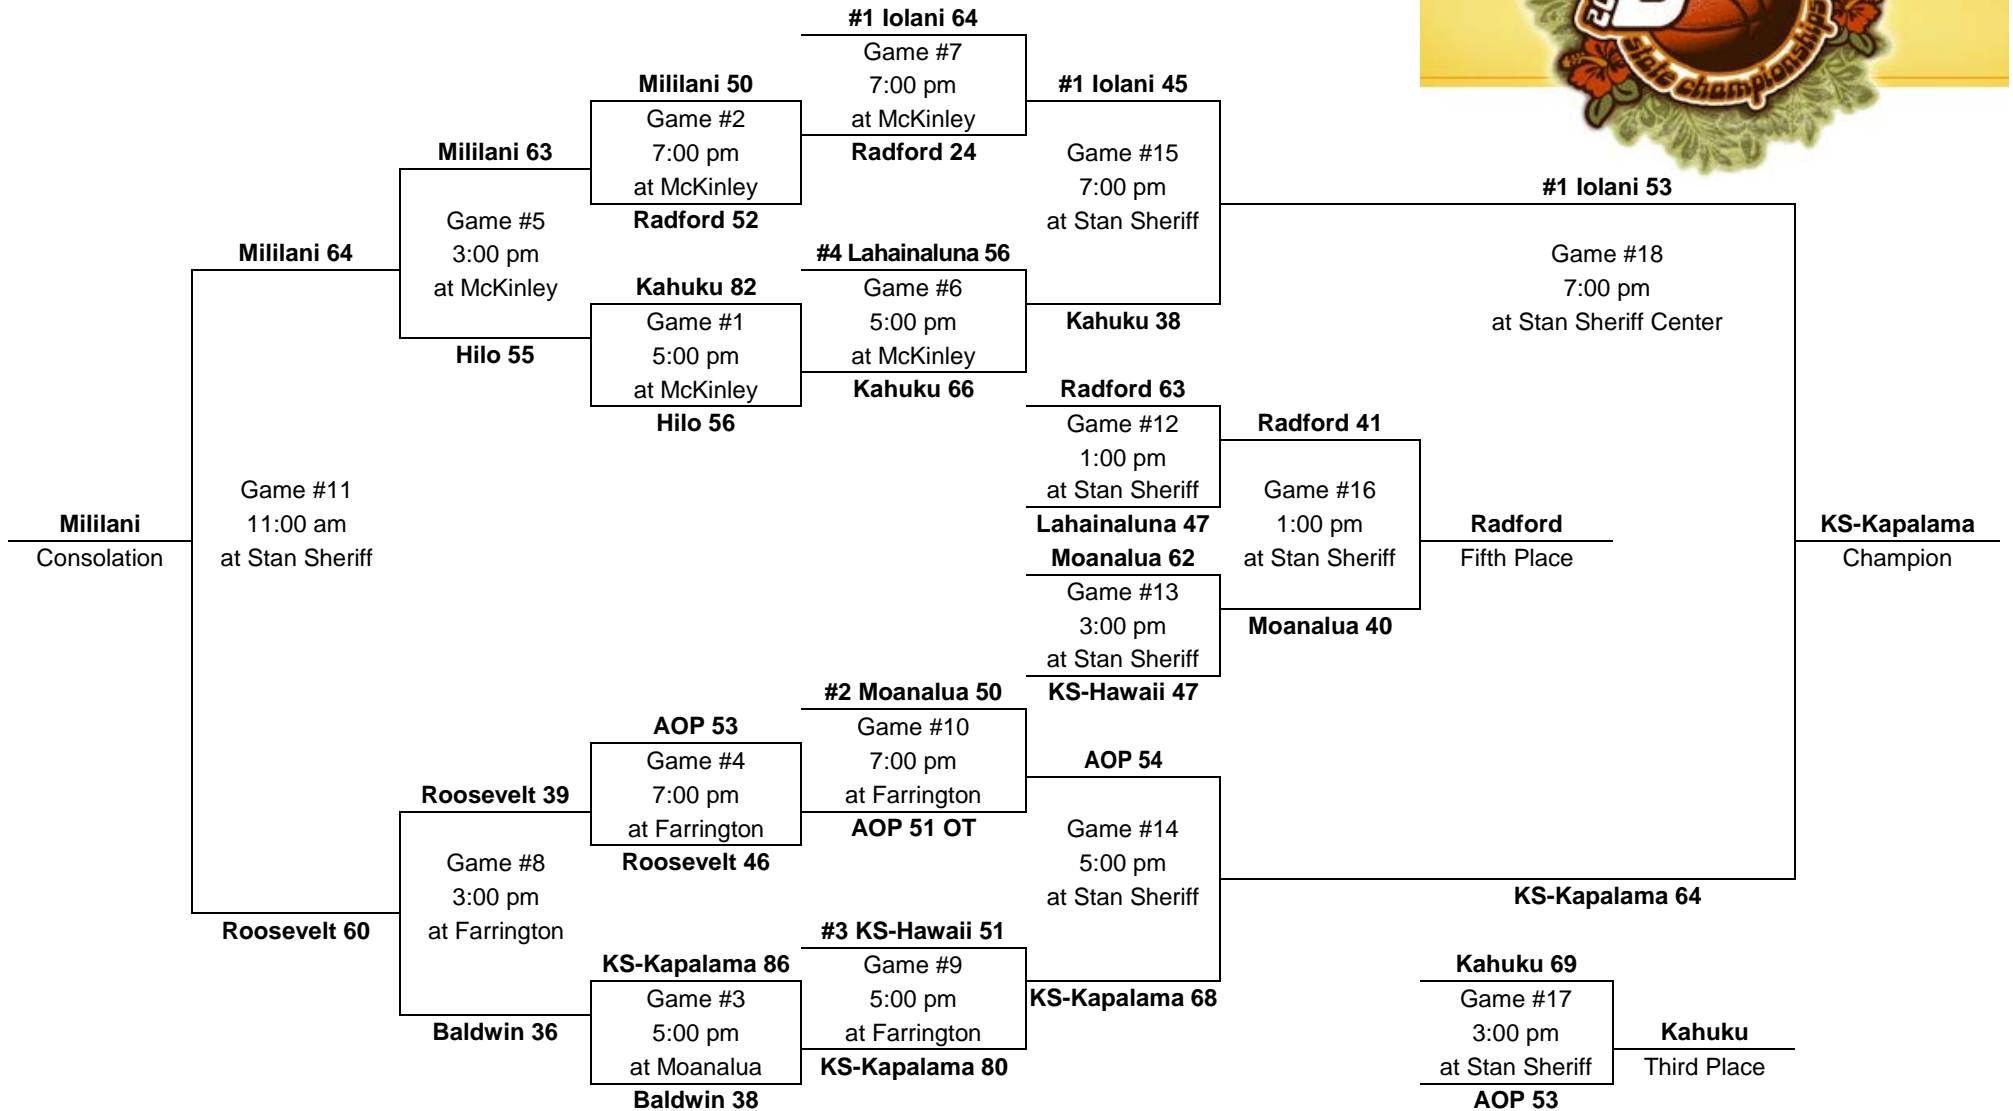

PARTICIPATING TEAMS				ALL-TOURNAMENT TEAM:
OIA (5) 1. Moanalua 2. Kahuku 3. Mililani 4. Roosevelt 5. Radford	ILH (3) 1. Iolani 2. KS-Kapalama 3. Academy of the Pacific	BIIF (2) 1. KS-Hawaii 2. Hilo	MIL (2) 1. Lahainaluna 2. Baldwin	Micah Christensen, KS-Kapalama – Most Outstanding Player Micah Dunhour, Academy of the Pacific Trevyn Tulonghari, Iolani Shairone Thompson, Kahuku Reid Saito, Iolani Dyrbe Enos, Kamehameha Leading scorer: (3 games) Hassan Richardson, Mililani (24-57 FG, 2-9 3-FG, 10-13 FT, 60 pts, 20.0 ppg) (4 gm) Micah Christensen, KSK (28 fg, 10 3fg, 24-31 ft, 90 pts, 22.5 ppg)