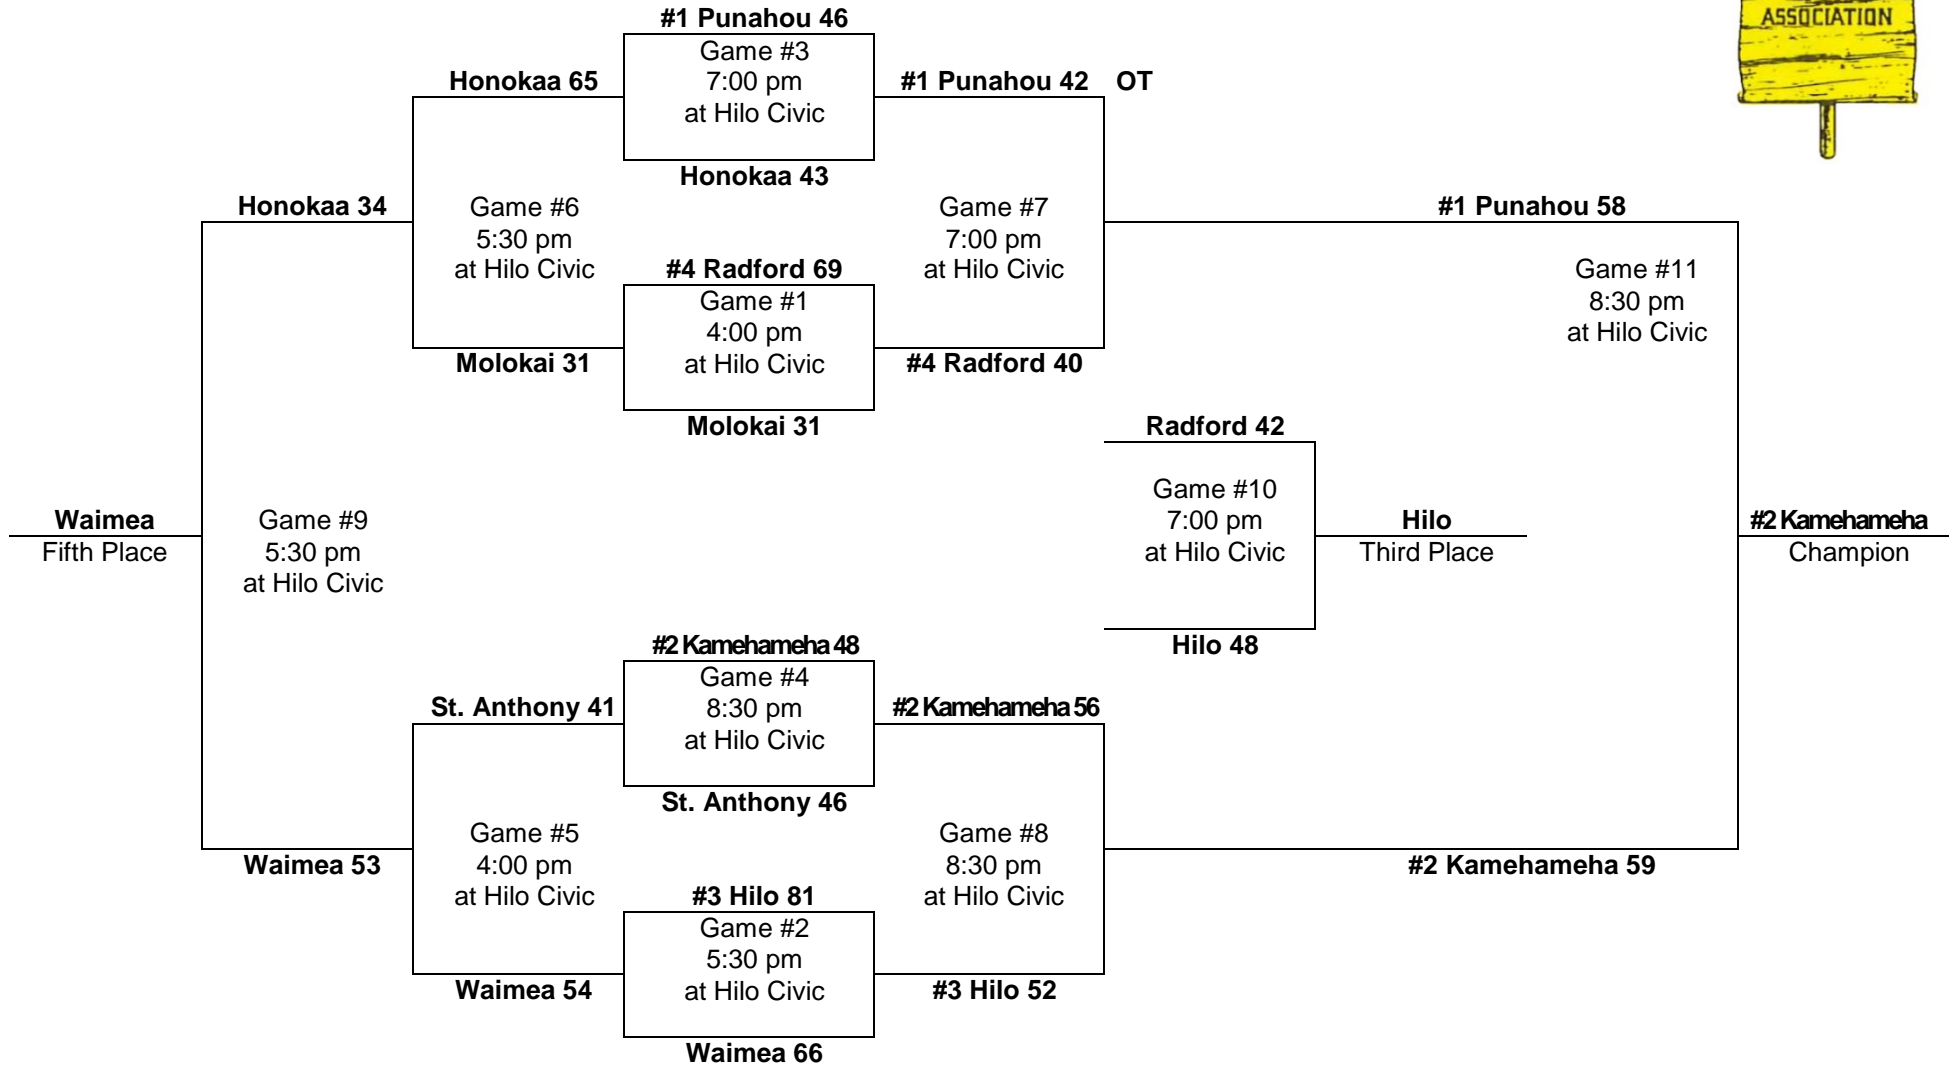

1962 – Boys Basketball - Division "A": 8-team tournament (Hilo Civic Auditorium)

**Saturday
March 10**

**Friday
March 9**

**Thursday
March 8**

**Friday
March 9**

**Saturday
March 10**

PARTICIPATING TEAMS

ROIA (1) 1. Radford	ILH (2) 1. Punahou 2. Kamehameha	BIIF (2) 1. Hilo 2. Honokaa	MIL (1) 1. St. Anthony	MLIL (1) 1. Molokai	KIF (1) 1. Waimea
-------------------------------	---	--	----------------------------------	-------------------------------	-----------------------------