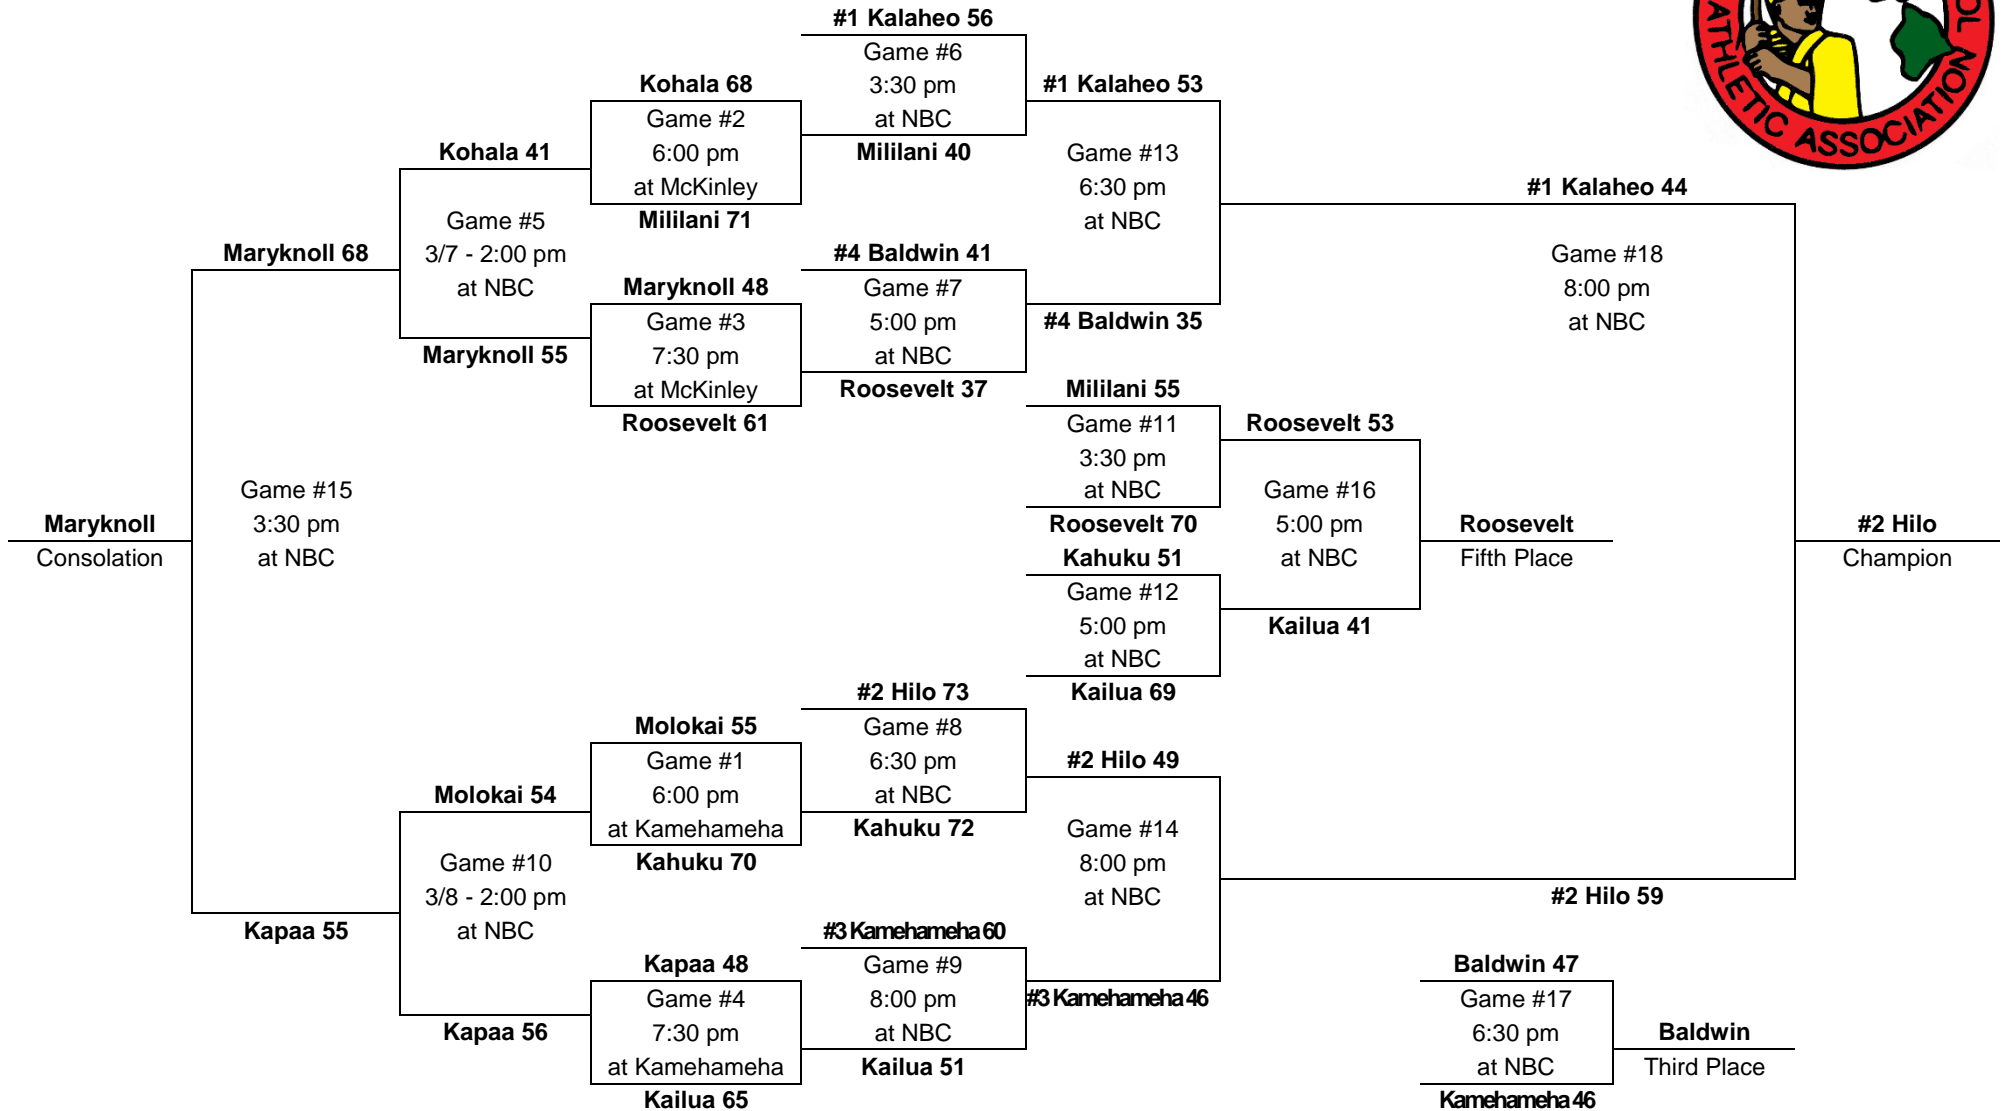

Saturday,
Mar. 9

Thurs., Mar. 7
Friday, Mar. 8

Wednesday,
Mar. 6

Thursday,
Mar. 7

Friday,
Mar. 8

Saturday,
Mar. 9