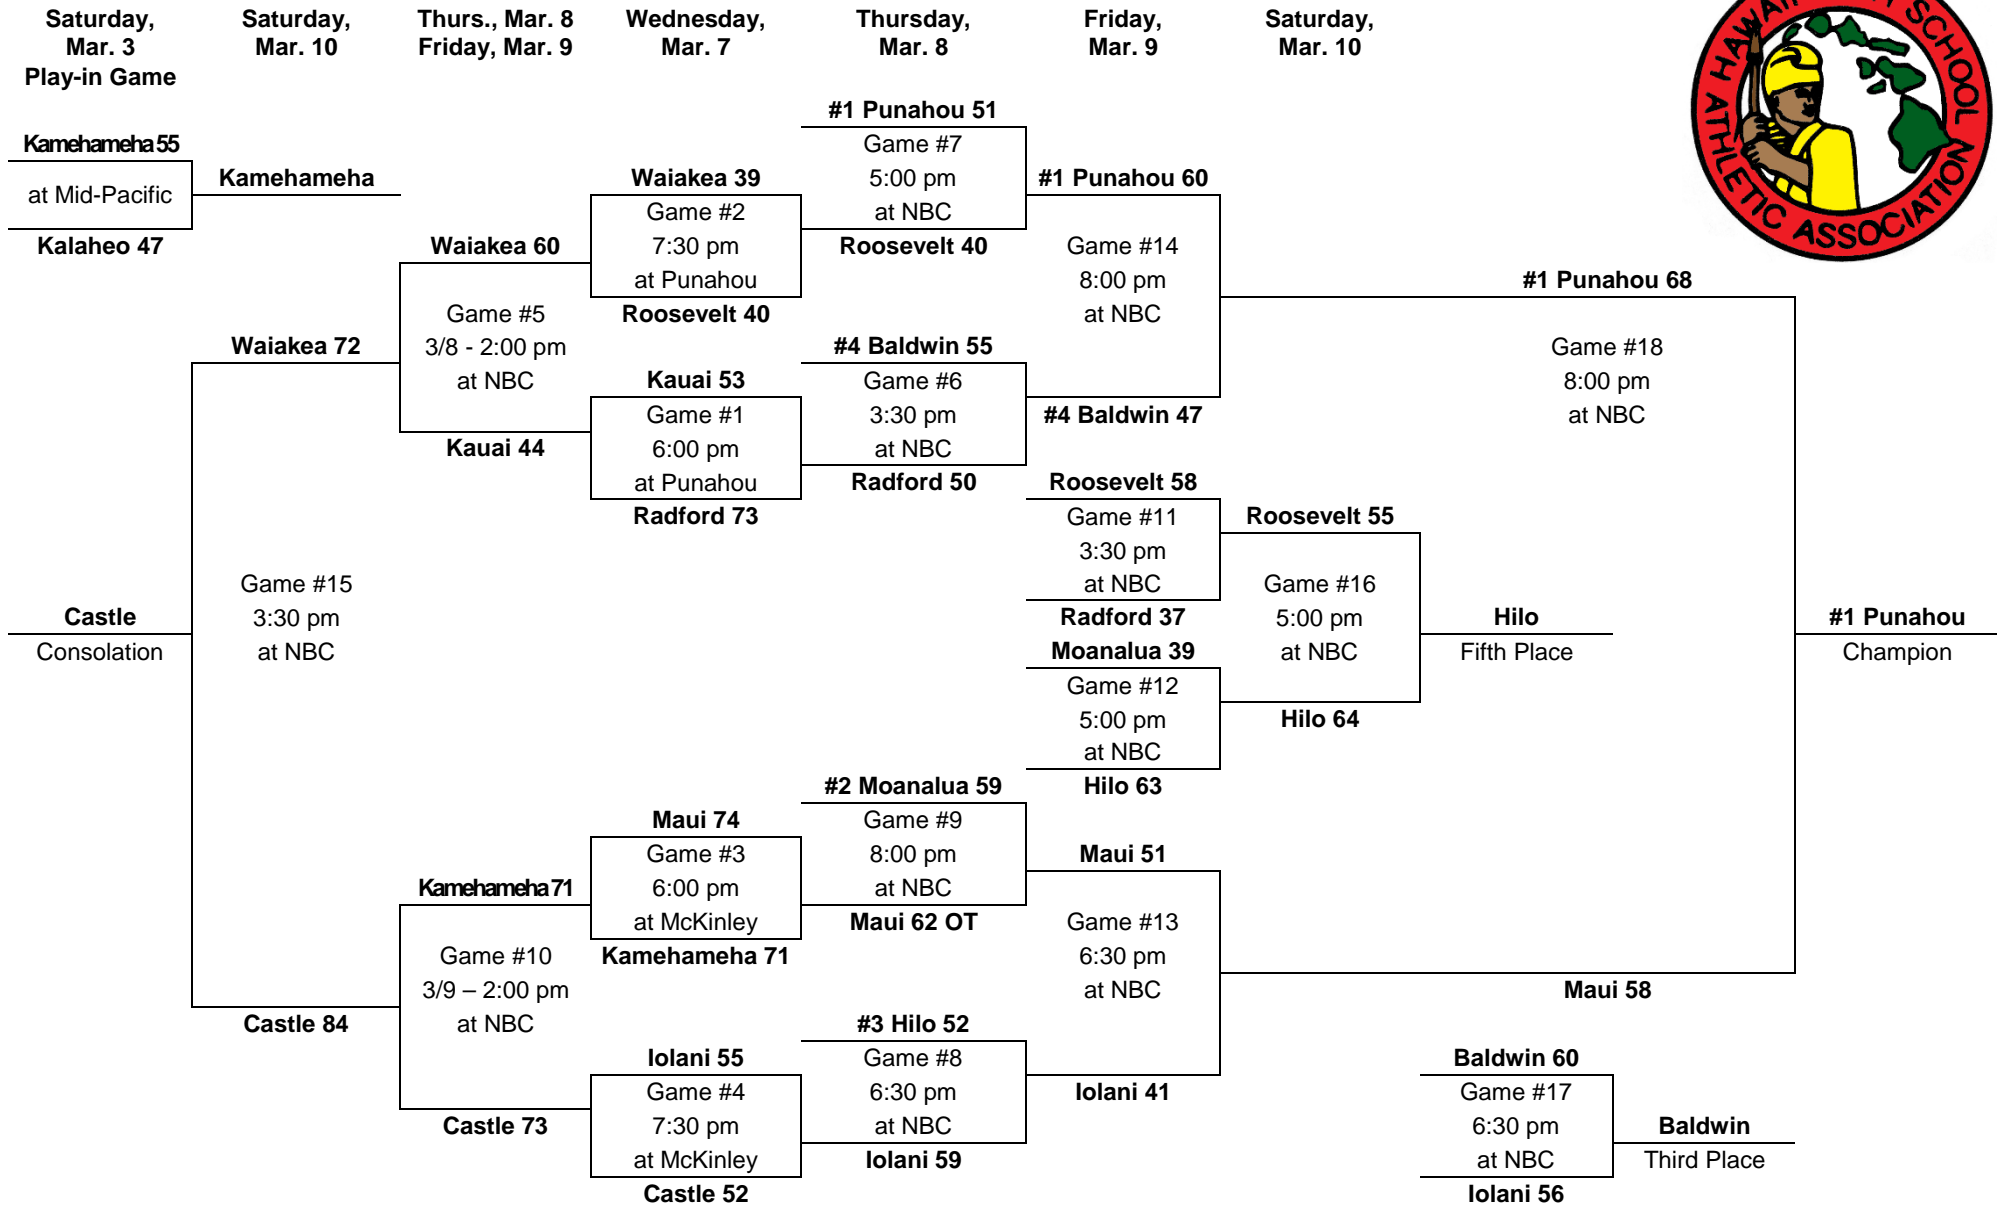

1990 – Boys Basketball - Division AA: 12-team tournament (McKinley gym, Hemmeter Fieldhouse, Neal S. Blaisdell Arena)

PARTICIPATING TEAMS					MEDIA ALL-TOURNAMENT TEAM: Chris Miller, Punahou – MVP Kevin Wong, Punahou Henry Acob, Maui Leading scorers: (3 games) Teddy Agullana, Castle (26 FG, 1 3-FG, 25-34 FT, 78 pts, 26.0 ppg) (4 games) Ty Brauch, Maui (25 FG, 10 3-FG, 24-30 FT, 84 pts, 21.0 ppg)
OIA (4) 1. Moanalua 2. Radford 3. Roosevelt 4. Castle	ILH (3) 1. Punahou 2. Iolani 3. Kamehameha	BIIF (2) 1. Hilo 2. Waiakea	MIL (2) 1. Baldwin 2. Maui	KIF (1) 1. Kauai	
Play-in: Kalaheo (OIA5) vs. Kamehameha (ILH3)