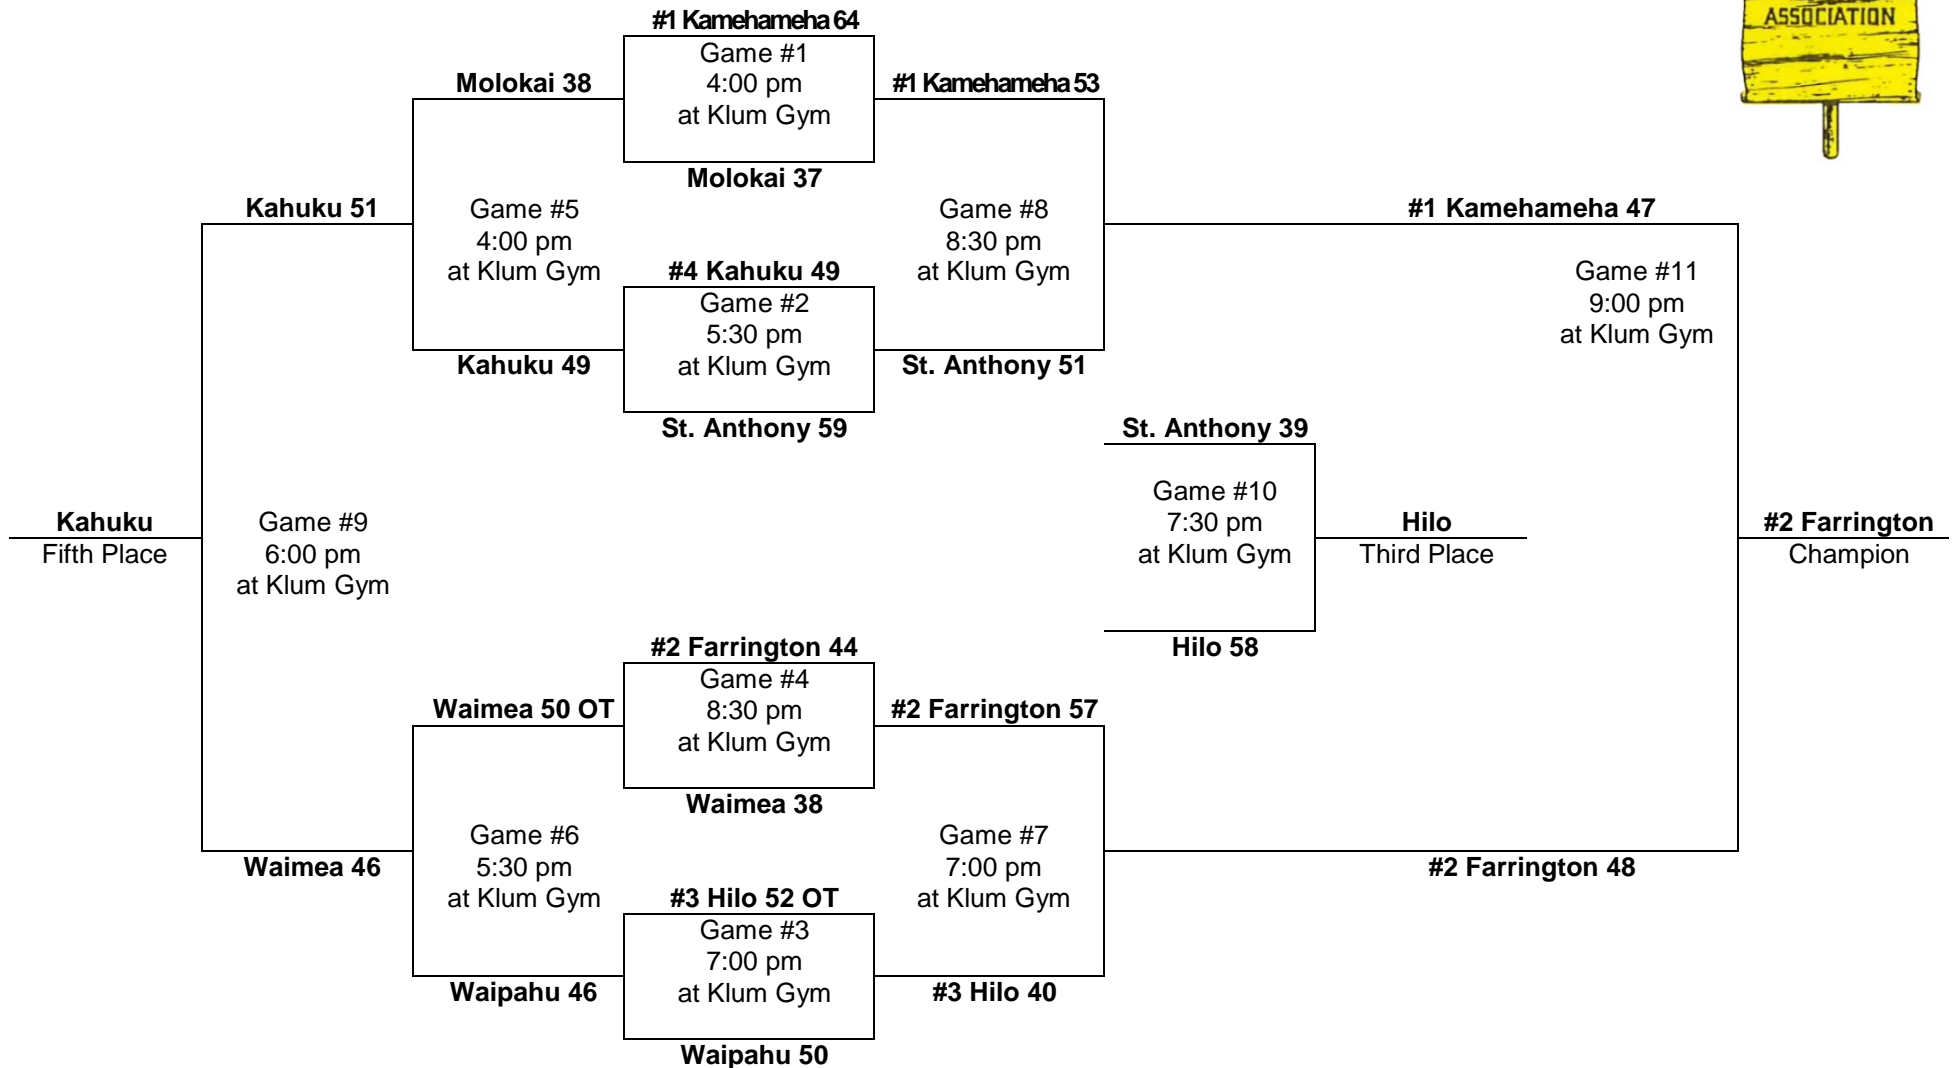

Saturday
Feb. 28

Friday
Feb. 27

Thursday
Feb. 26

Friday
Feb. 27

Saturday
Feb. 28