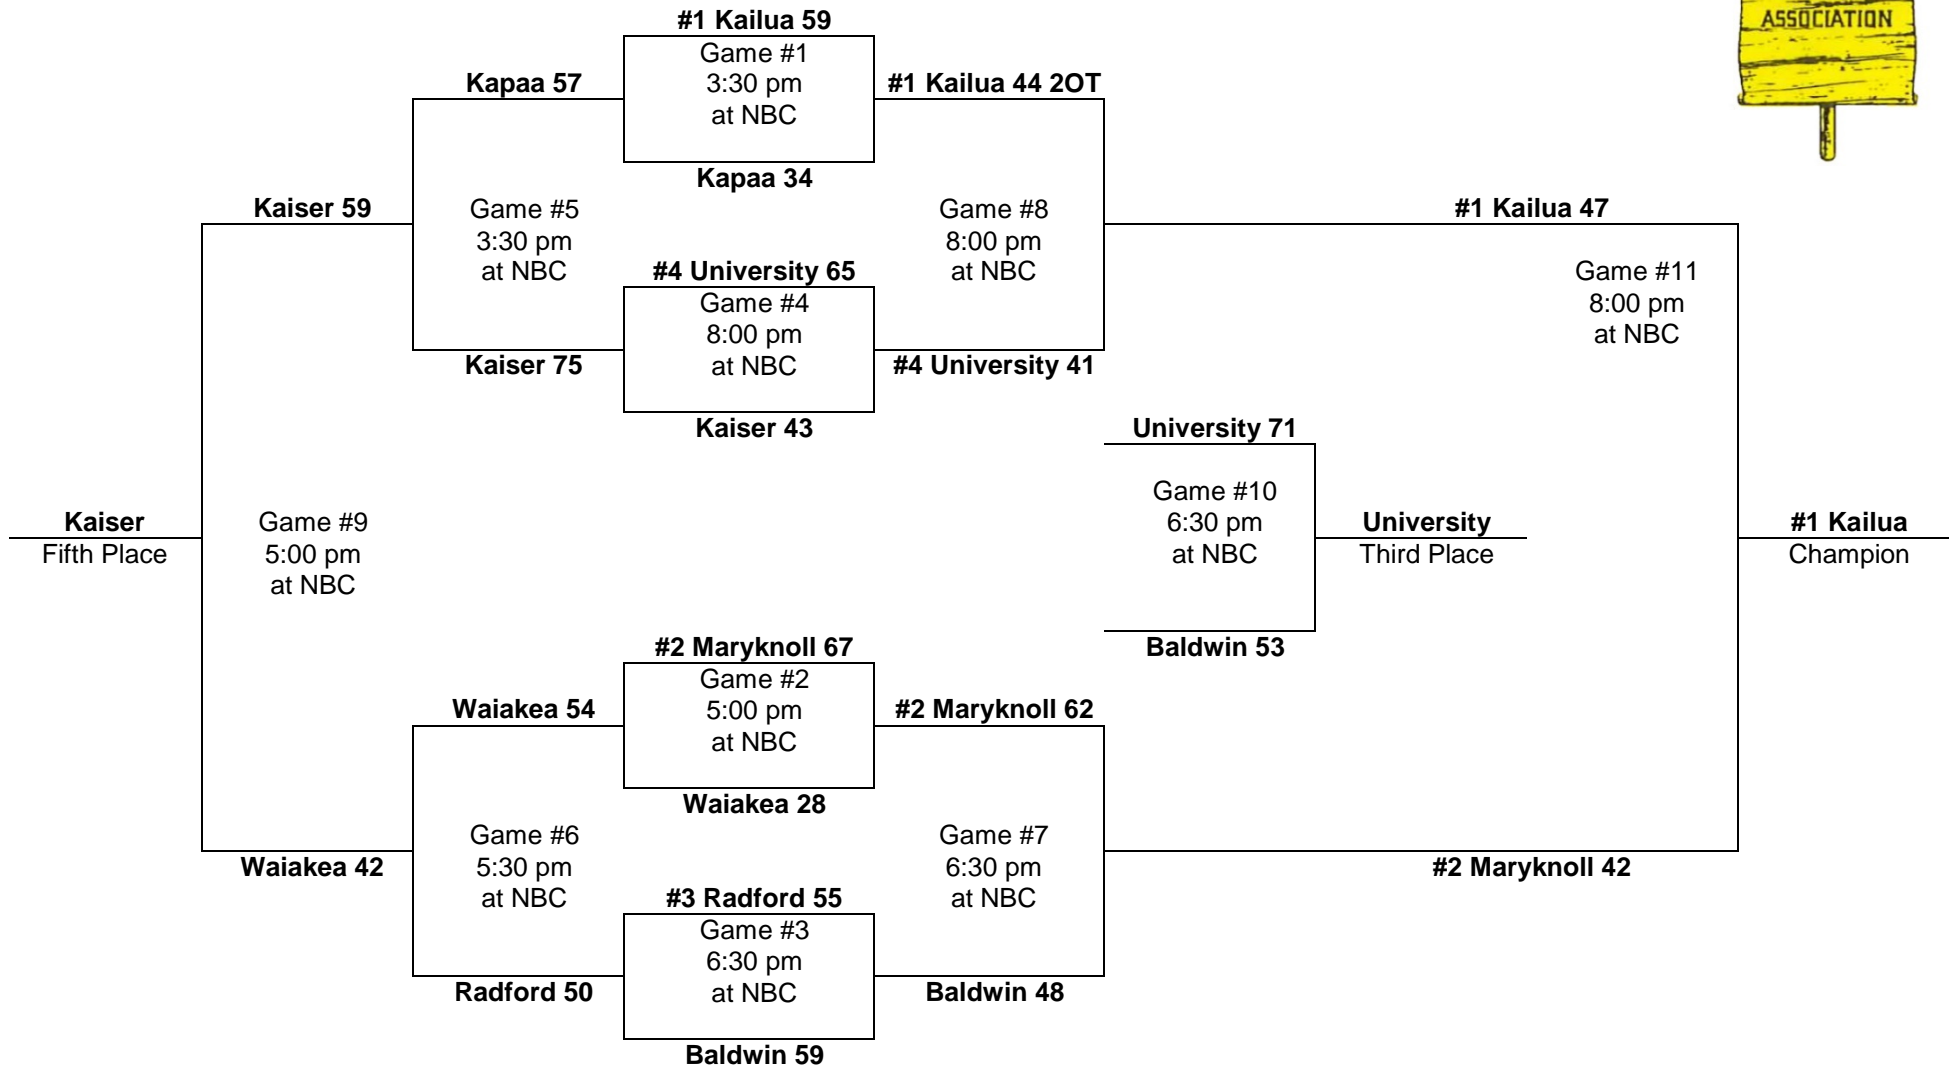

1982 – Boys Basketball - Division "AA": 8-team tournament (Neal S. Blaisdell Arena, Honolulu)

**Saturday
March 13**

**Friday
March 12**

**Thursday
March 11**

**Friday
March 12**

**Saturday
March 13**

PARTICIPATING TEAMS