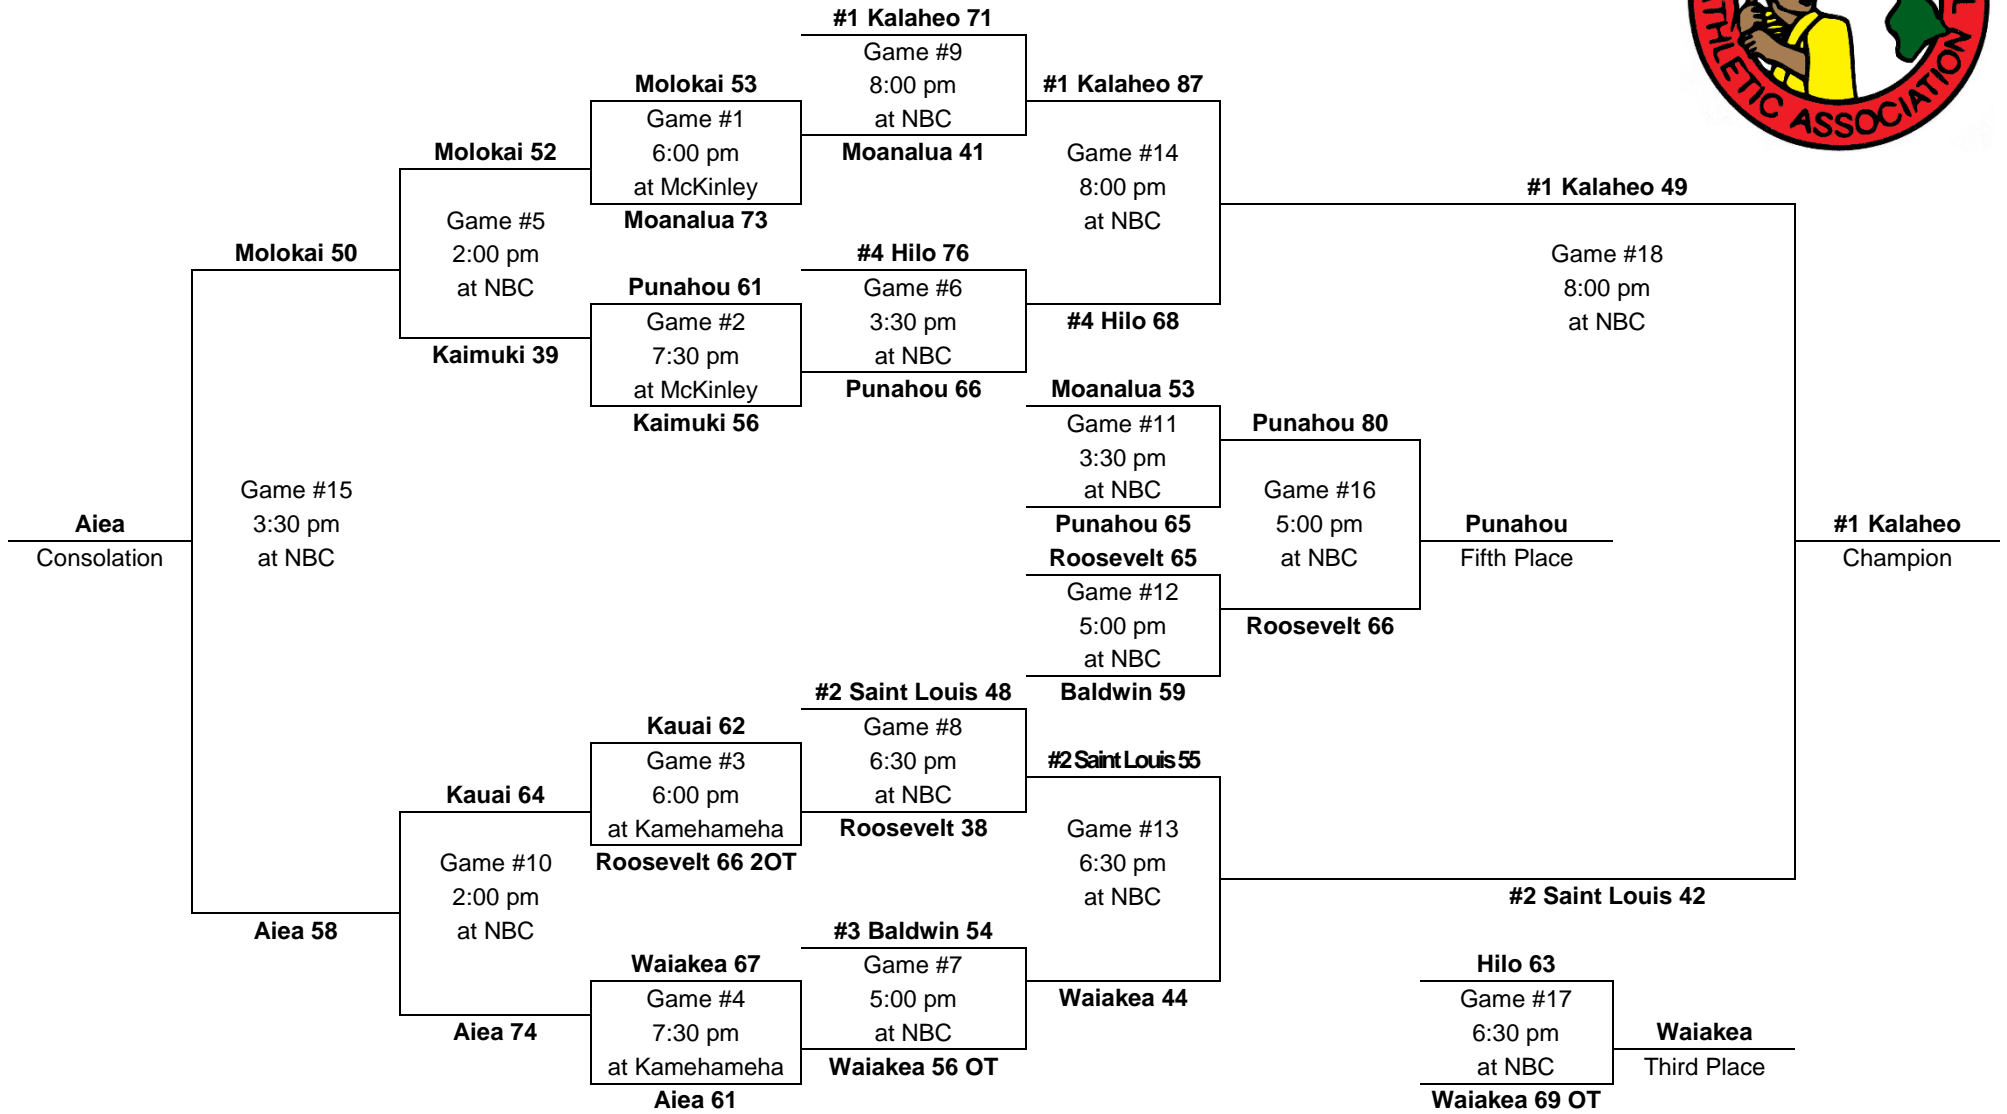

Saturday, Mar. 4   Thurs. Mar. 2 / Friday, Mar. 3   Wednesday, Mar. 1   Thursday, Mar. 2   Friday, Mar. 3   Saturday, Mar. 4