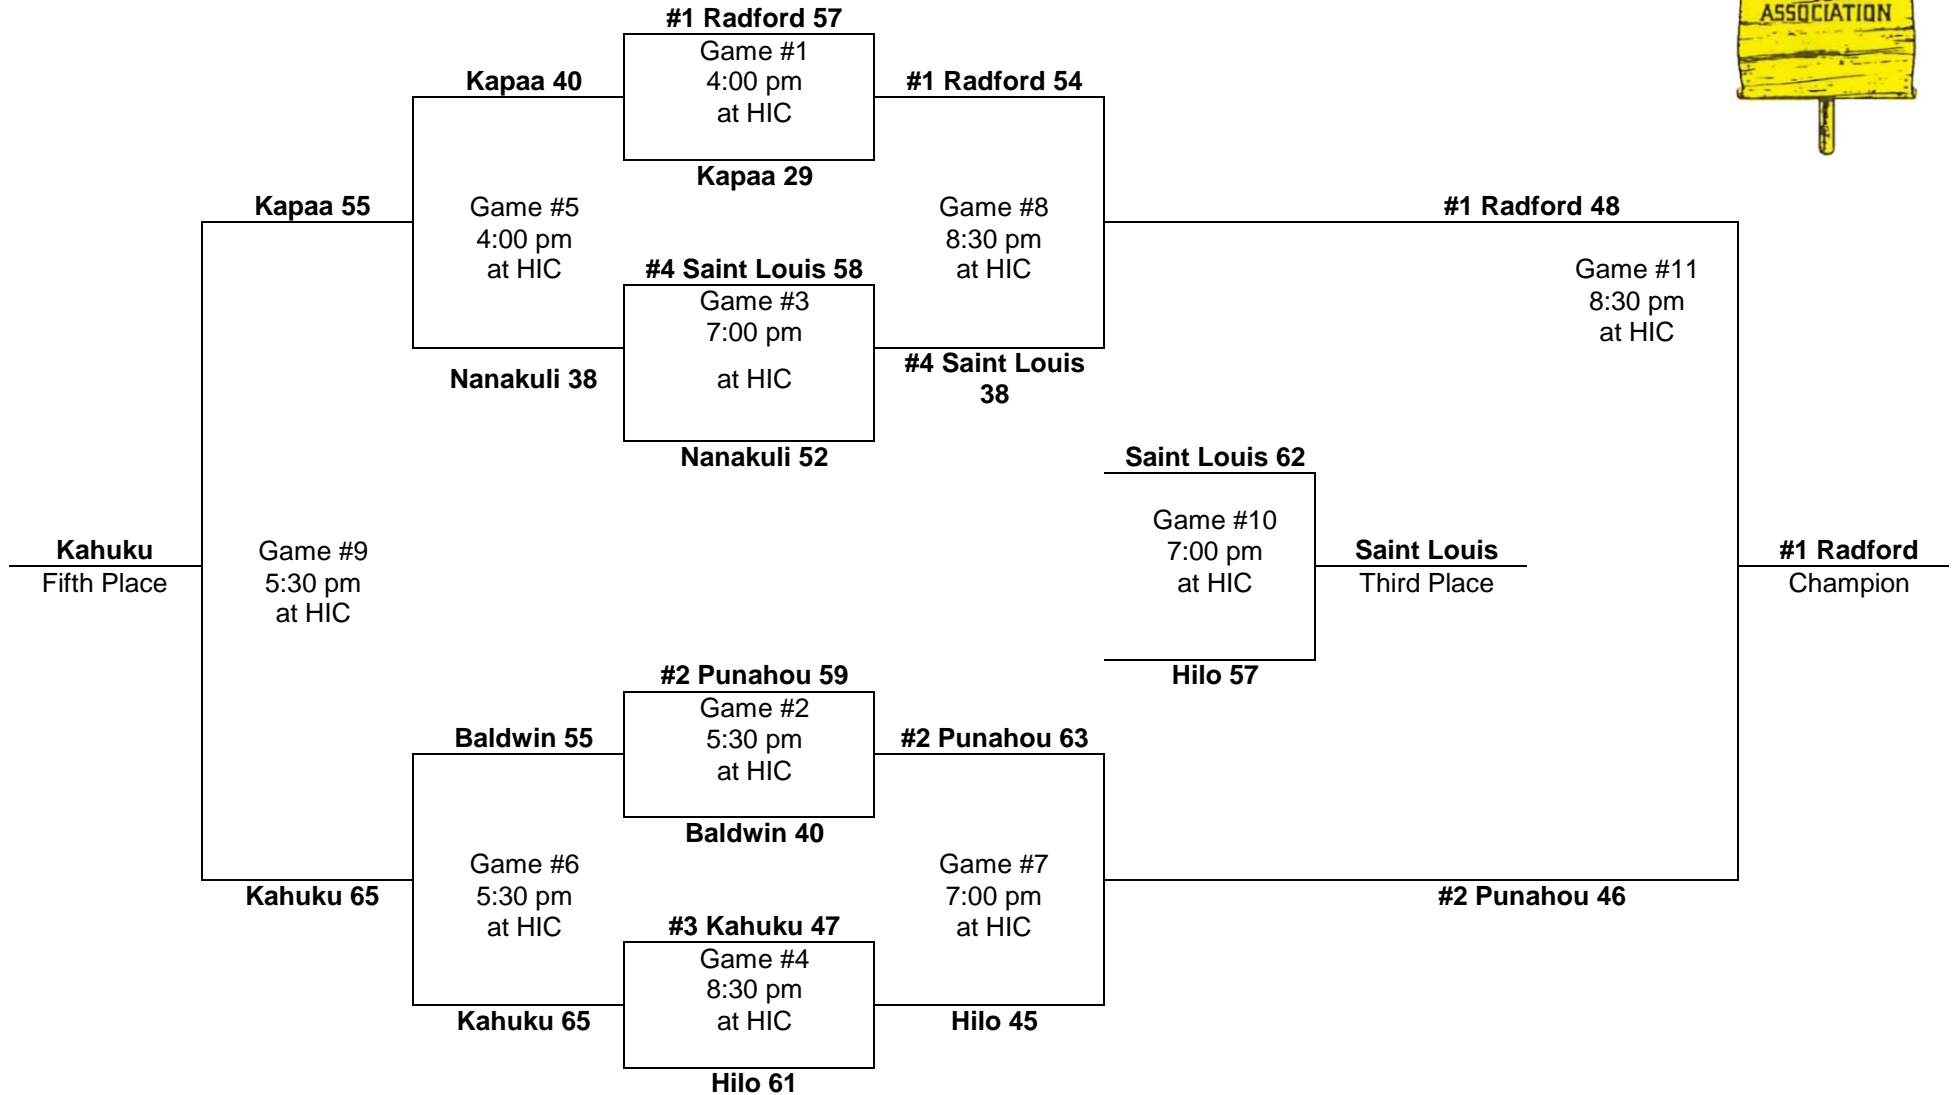

Saturday
March 12

Friday
March 11

Thursday
March 10

Friday
March 11

Saturday
March 12