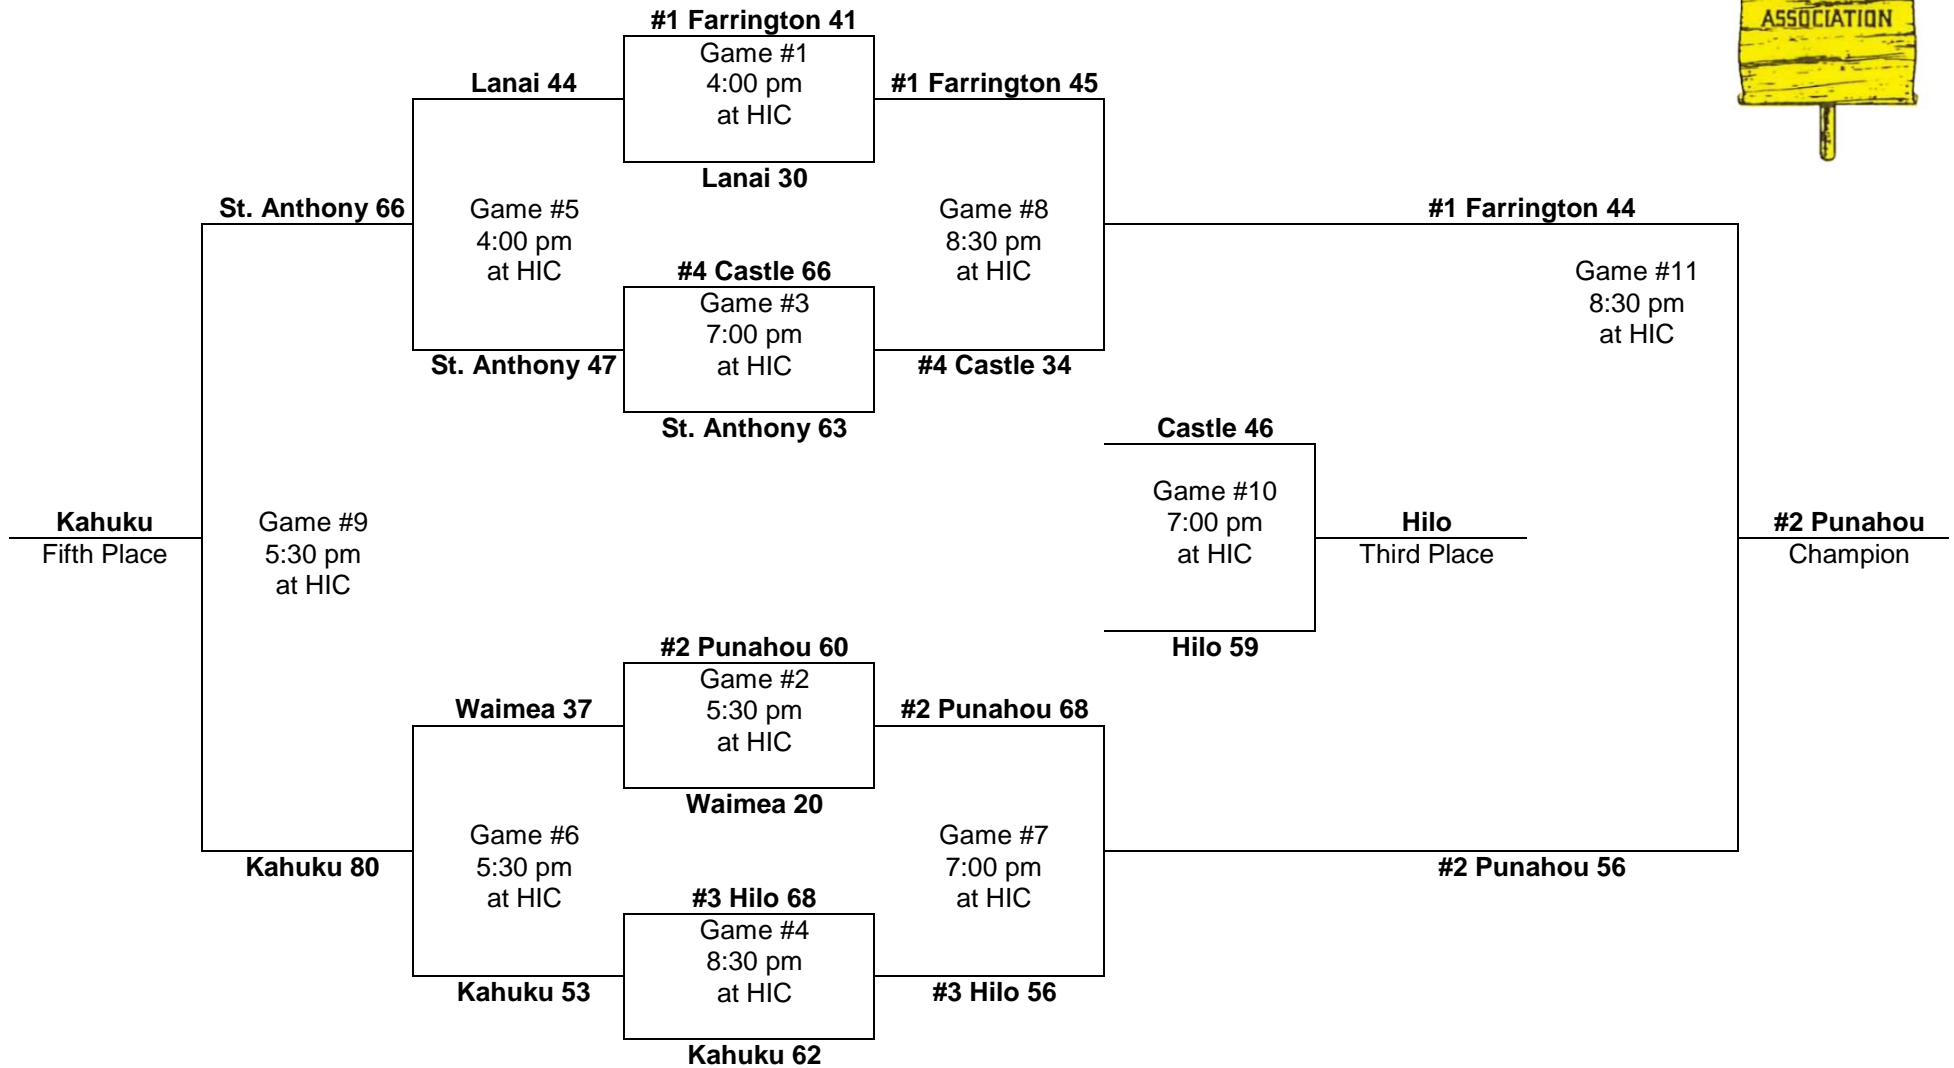

1970 – Boys Basketball - Division "AA": 8-team tournament (Honolulu International Center)

Saturday
March 7

Friday
March 6

Thursday
March 5

Friday
March 6

Saturday
March 7

PARTICIPATING TEAMS

OIA (2) 1. Castle 2. Kahuku	ILH (2) 1. Farrington 2. Punahou	BIIF (1) 1. Hilo	MIL (1) 1. St. Anthony	MLIL (1) 1. Lanai	KIF (1) 1. Waimea
--	---	----------------------------	----------------------------------	-----------------------------	-----------------------------