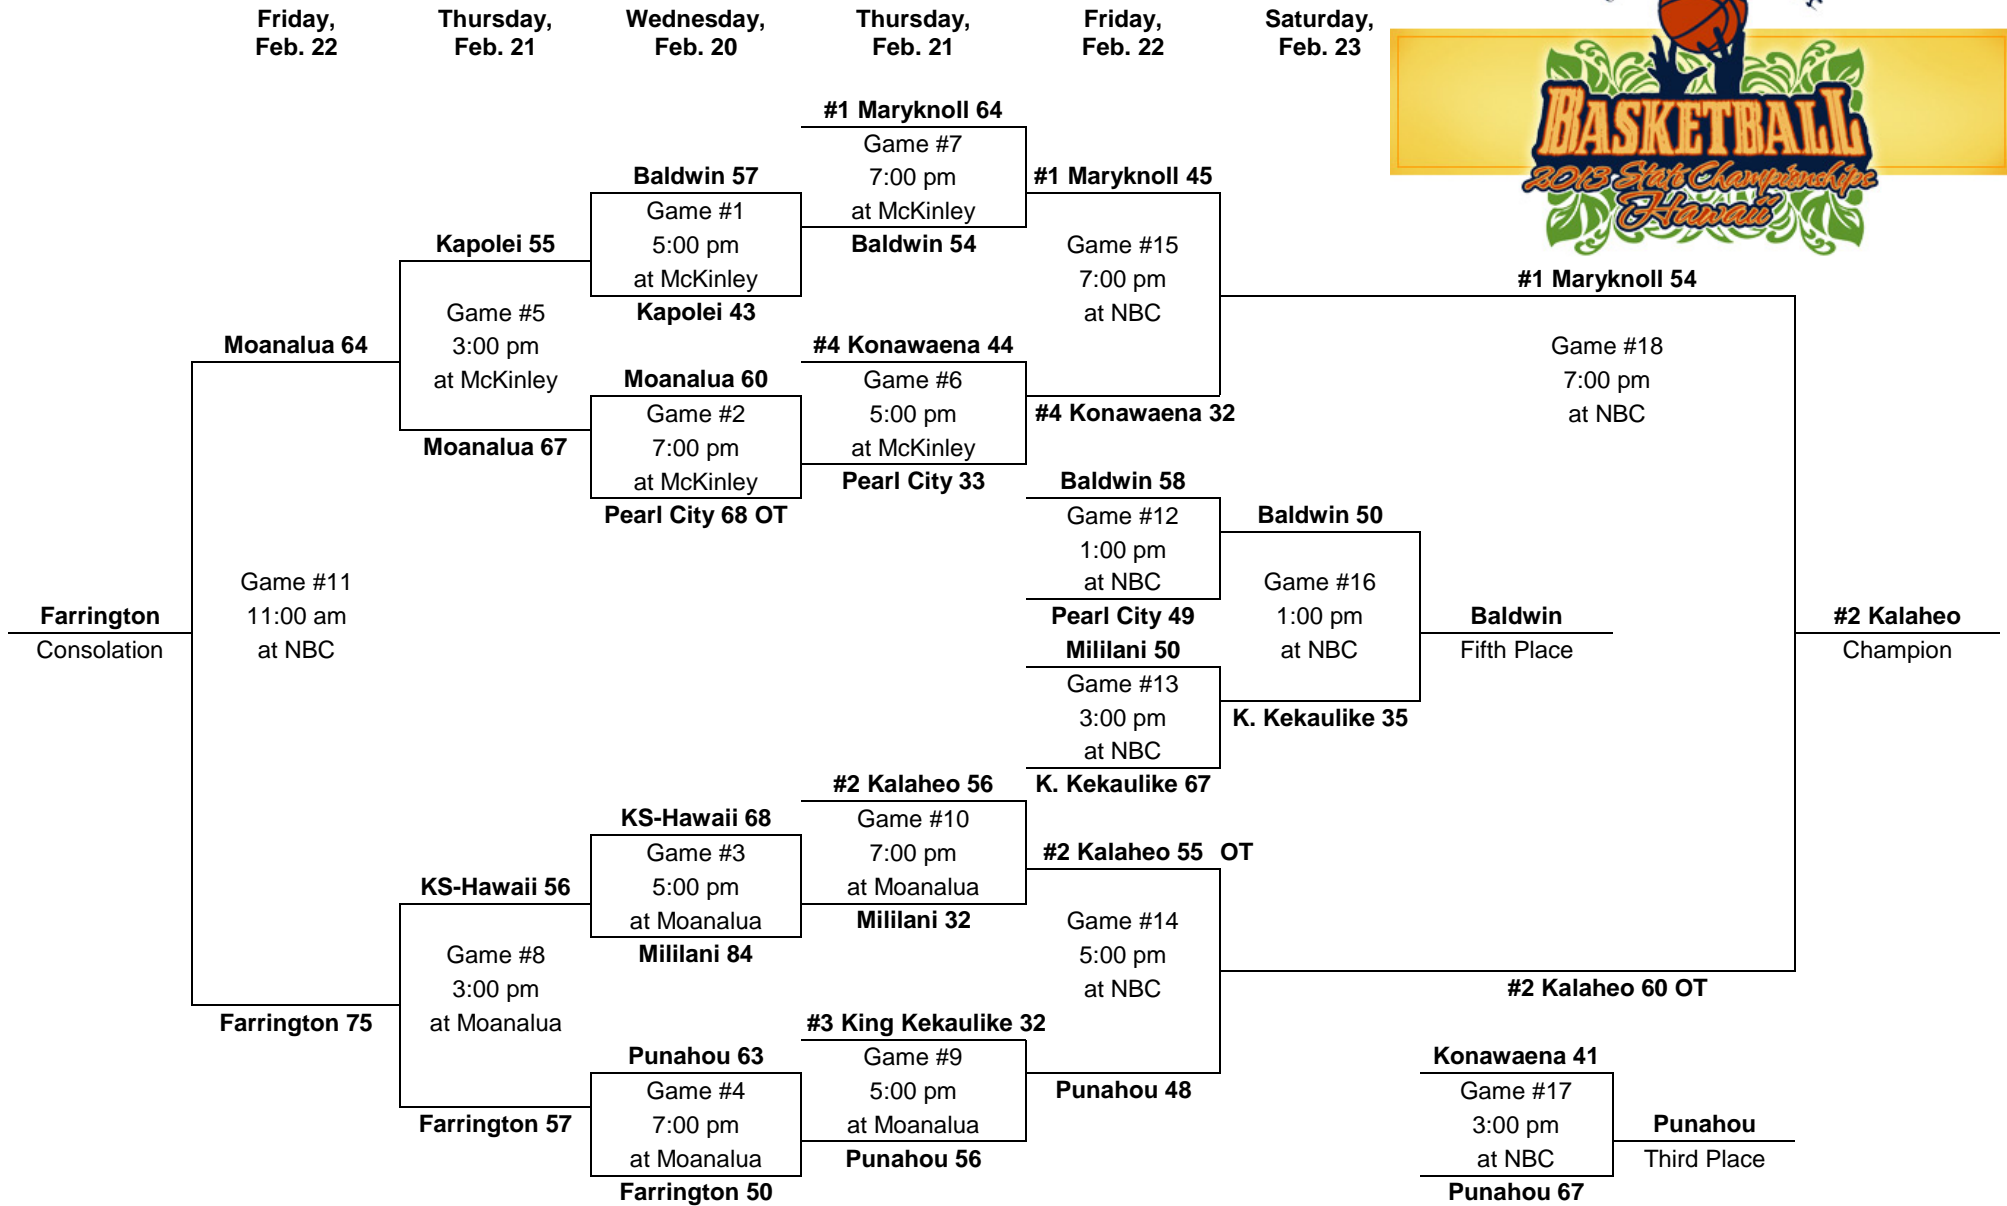

2013 – Boys Basketball - Division 1: 12-team tournament (Moanalua gym, McKinley gym, Neal S. Blaisdell Arena)

Hawaiian Airlines

PARTICIPATING TEAMS				ALL-TOURNAMENT TEAM: Joshua Ko, Kalaheo – Most Outstanding Player Tobias Schramm, Maryknoll Kaleb Gilmore, Maryknoll Joshua Burnett, Maryknoll Leading scorer: (3 games) Teva Eldridge, Baldwin (67 pts, 22.2 ppg) (4 games) Nick Velasquez, Punahou (68 pts, 17.0 ppg)
OIA (6) 1. Kalaheo 2. Moanalua 3. Kapolei 4. Mililani 5. Farrington 6. Pearl City	ILH (2) 1. Maryknoll 2. Punahou	BIIF (2) 1. Konawaena 2. KS-Hawaii	MIL (2) 1. King Kekaulike 2. Baldwin