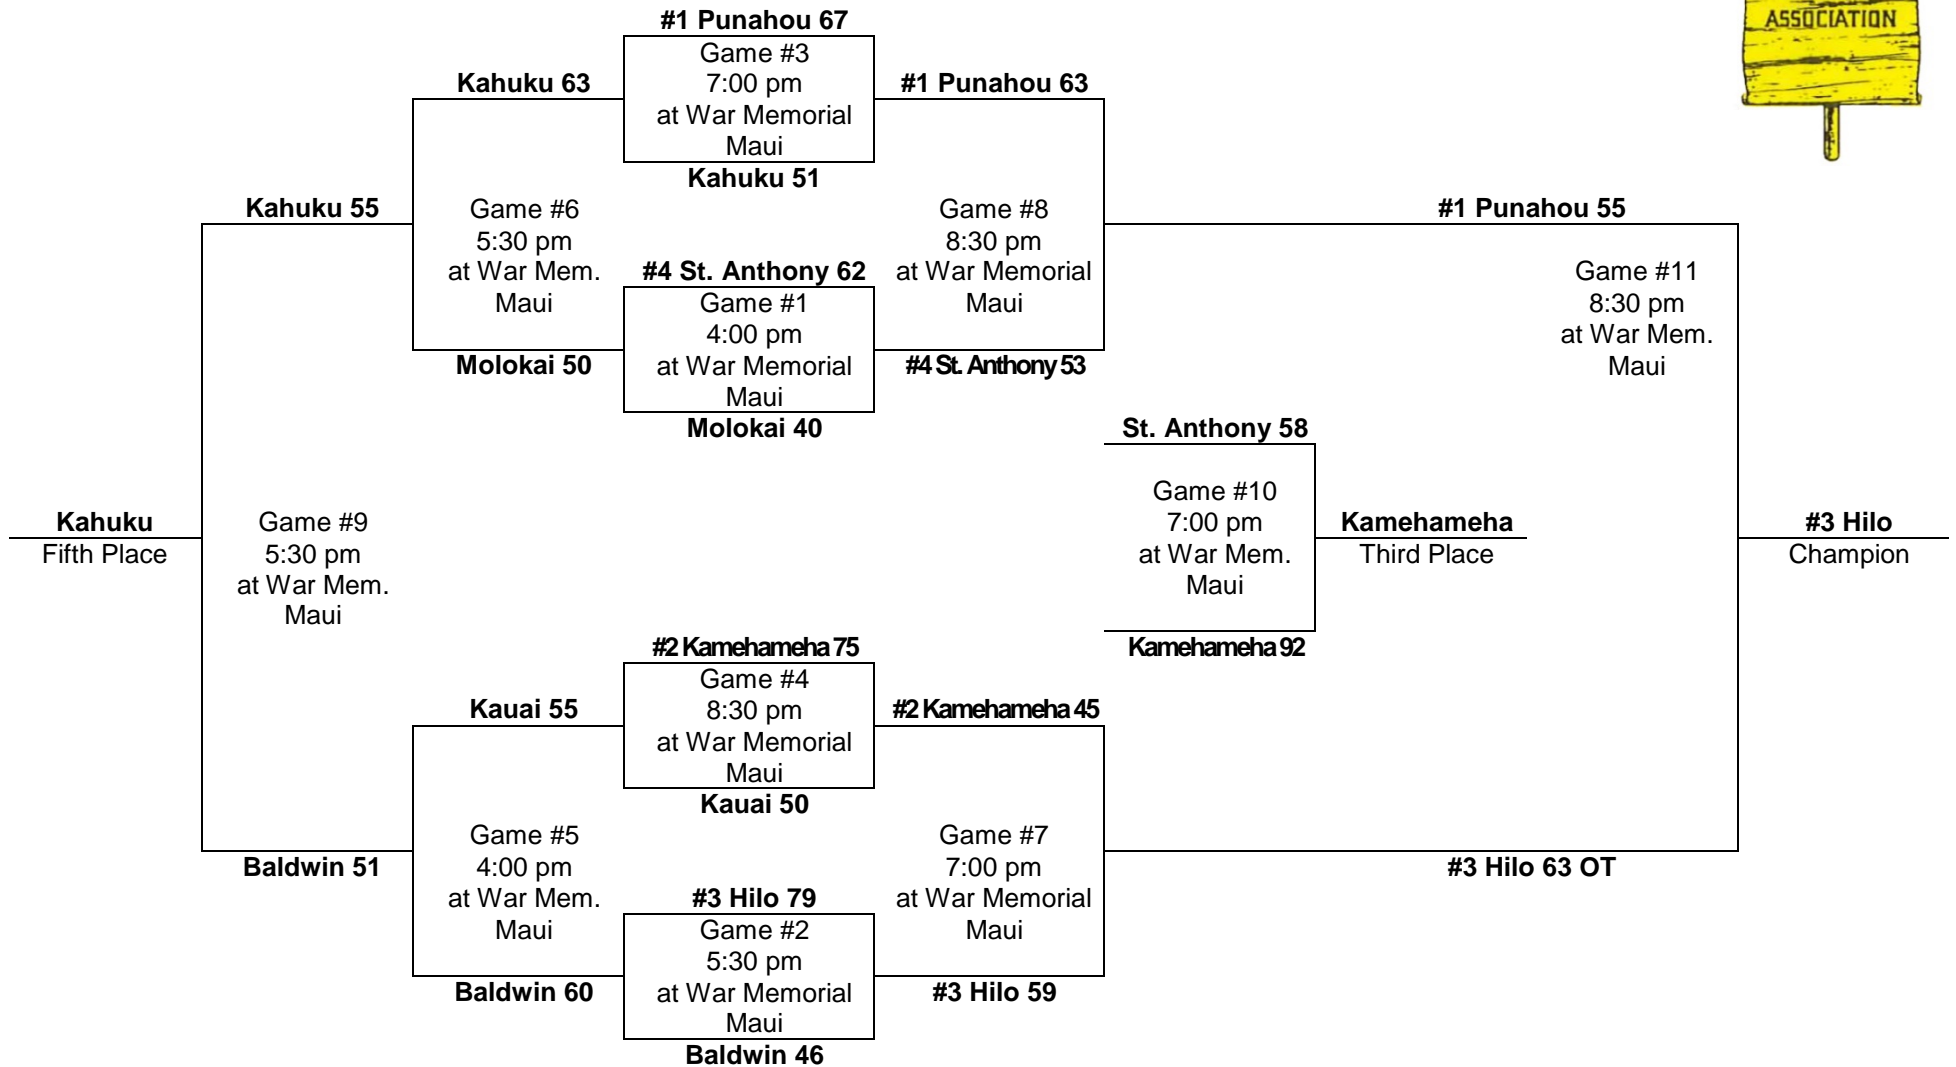

1964 – Boys Basketball - Division "A": 8-team tournament (War Memorial Center, Kahului, Maui)

Saturday
March 7

Friday
March 6

Thursday
March 5

Friday
March 6

Saturday
March 7

PARTICIPATING TEAMS

ROIA (1) 1. Kahuku	ILH (2) 1. Punahou 2. Kamehameha	BIIF (1) 1. Hilo	MIL (2) 1. St. Anthony 2. Baldwin	MLIL (1) 1. Molokai	KIF (1) 1. Kauai	Leading scorer: Leroy Binyan, Hilo (27 FG, 8-13 FT, 62 pts, 20.7 ppg) Note: First #3 seed to win title.
------------------------------	---	----------------------------	--	-------------------------------	----------------------------	---