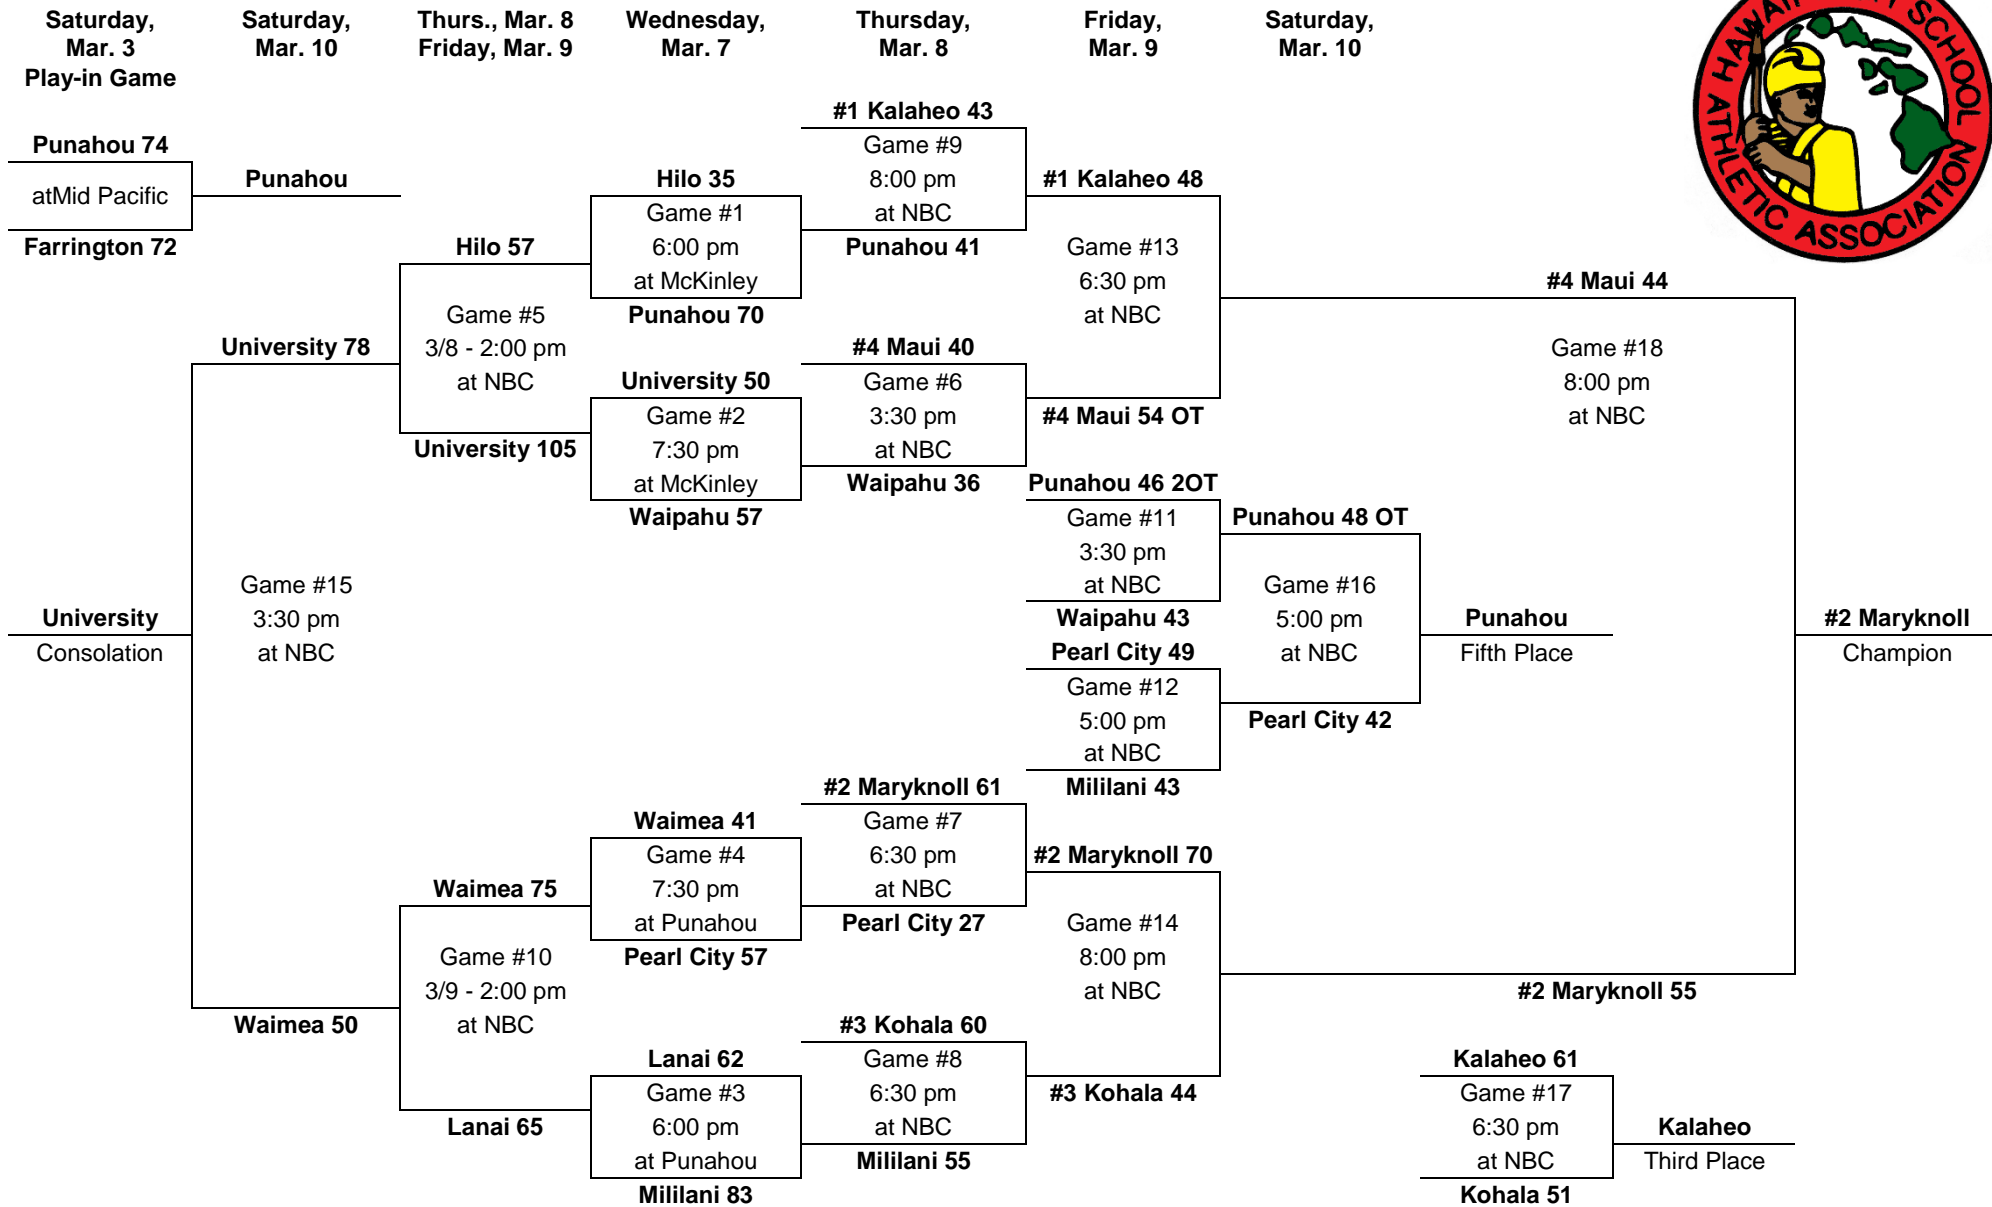

1984 – Boys Basketball - Division AA: 12-team tournament (McKinley gym, Punahou gym, Neal S. Blaisdell Arena)

PARTICIPATING TEAMS					Leading scorers:
OIA (4) 1. Kalaheo 2. Mililani 3. Waipahu 4. Pearl City	ILH (3) 1. Maryknoll 2. University 3. Punahou	BIIF (2) 1. Hilo 2. Waiakea	MIL (2) 1. Maui 2. Lanai	KIF (1) 1. Waimea	(3 games) Darin Awong, University (52 pts, 17.3 ppg) (4 games) Chris Bisho, Punahou (62 pts, 15.5 ppg) David Hallums, Pearl City (60 pts, 15.0 ppg)
Play-in: Farrington (OIA5) vs. Punahou (ILH3)					Note: First time a team to play 5 state tournament games (Punahou – 4 wins, 1 loss)