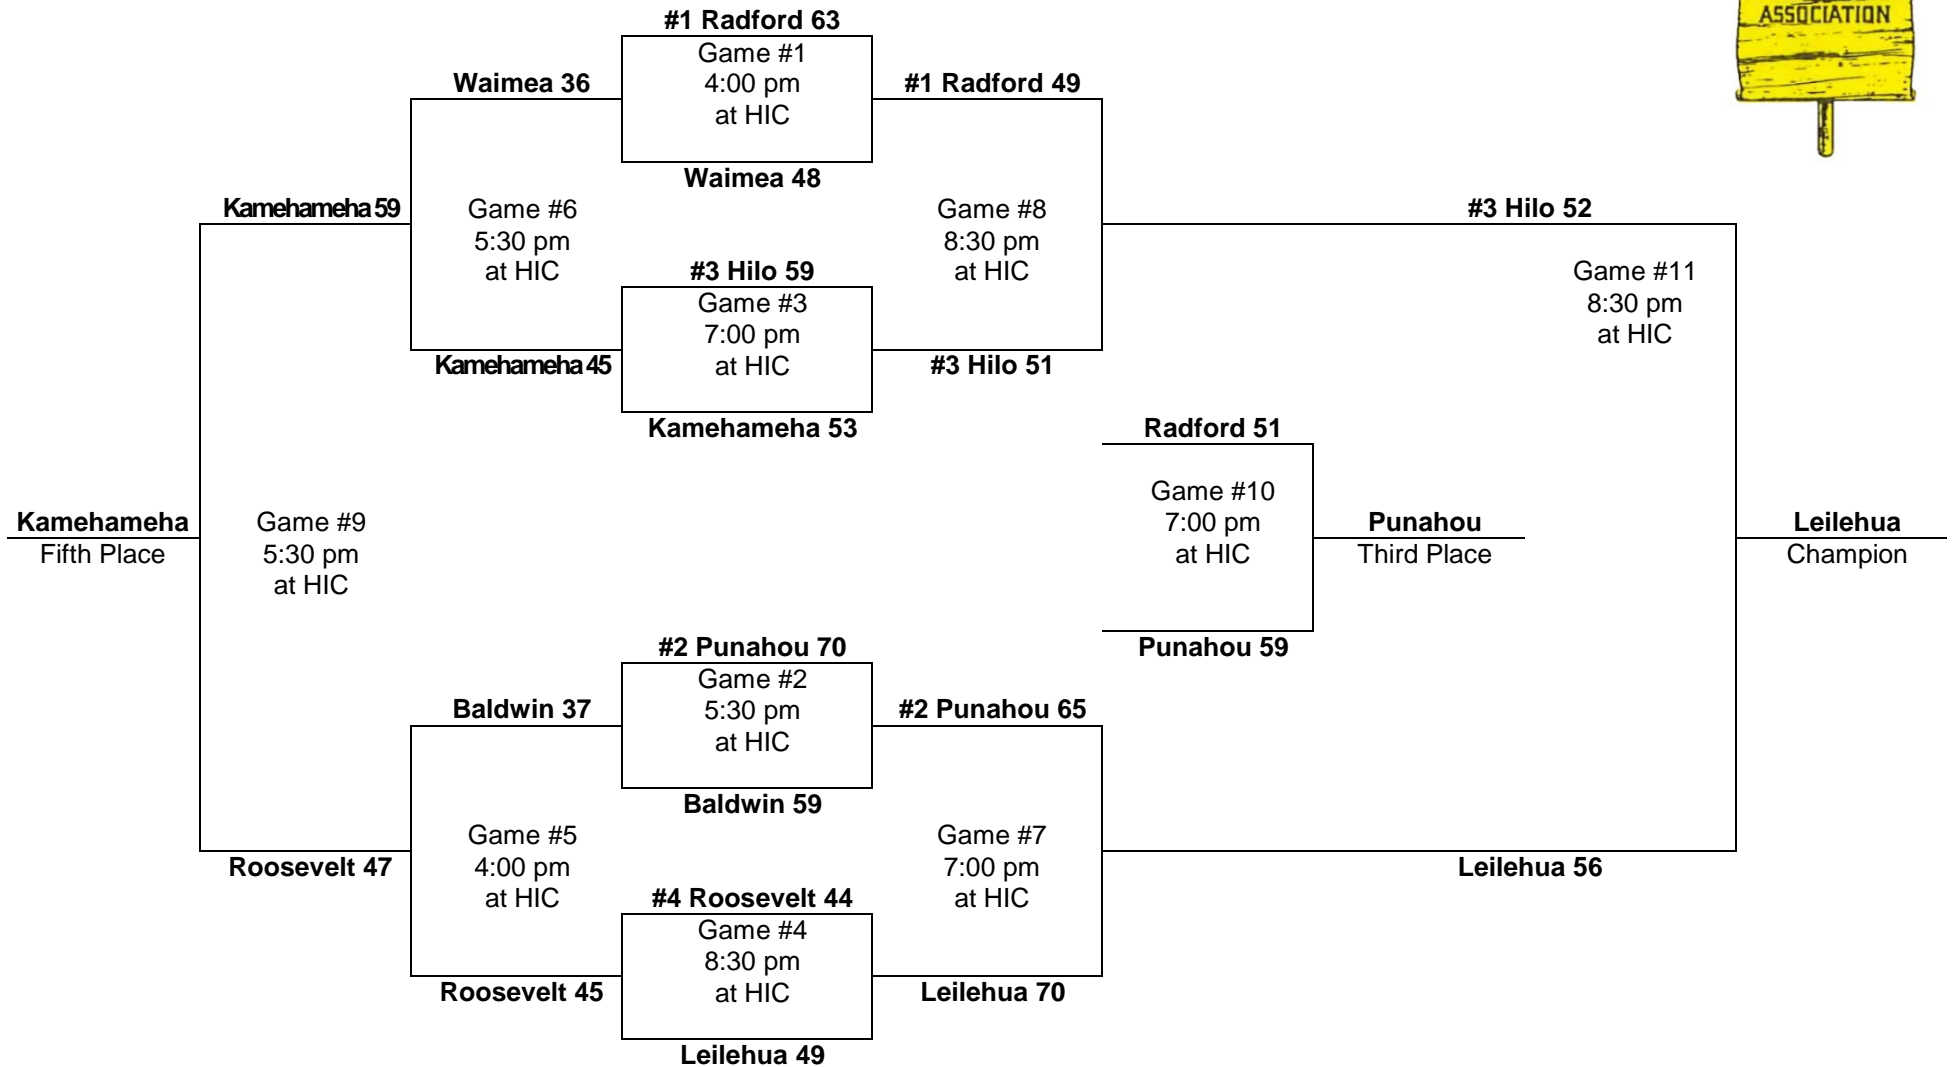

1973 – Boys Basketball - Division "AA": 8-team tournament (Honolulu International Center)

Saturday
March 10

Friday
March 9

Thursday
March 8

Friday
March 9

Saturday
March 10

PARTICIPATING TEAMS

OIA (3) 1. Radford 2. Roosevelt 3. Leilehua	ILH (2) 1. Punahou 2. Kamehameha	BIIF (1) 1. Hilo	MIL (1) 1. Baldwin	KIF (1) 1. Waimea
---	---	----------------------------	------------------------------	-----------------------------