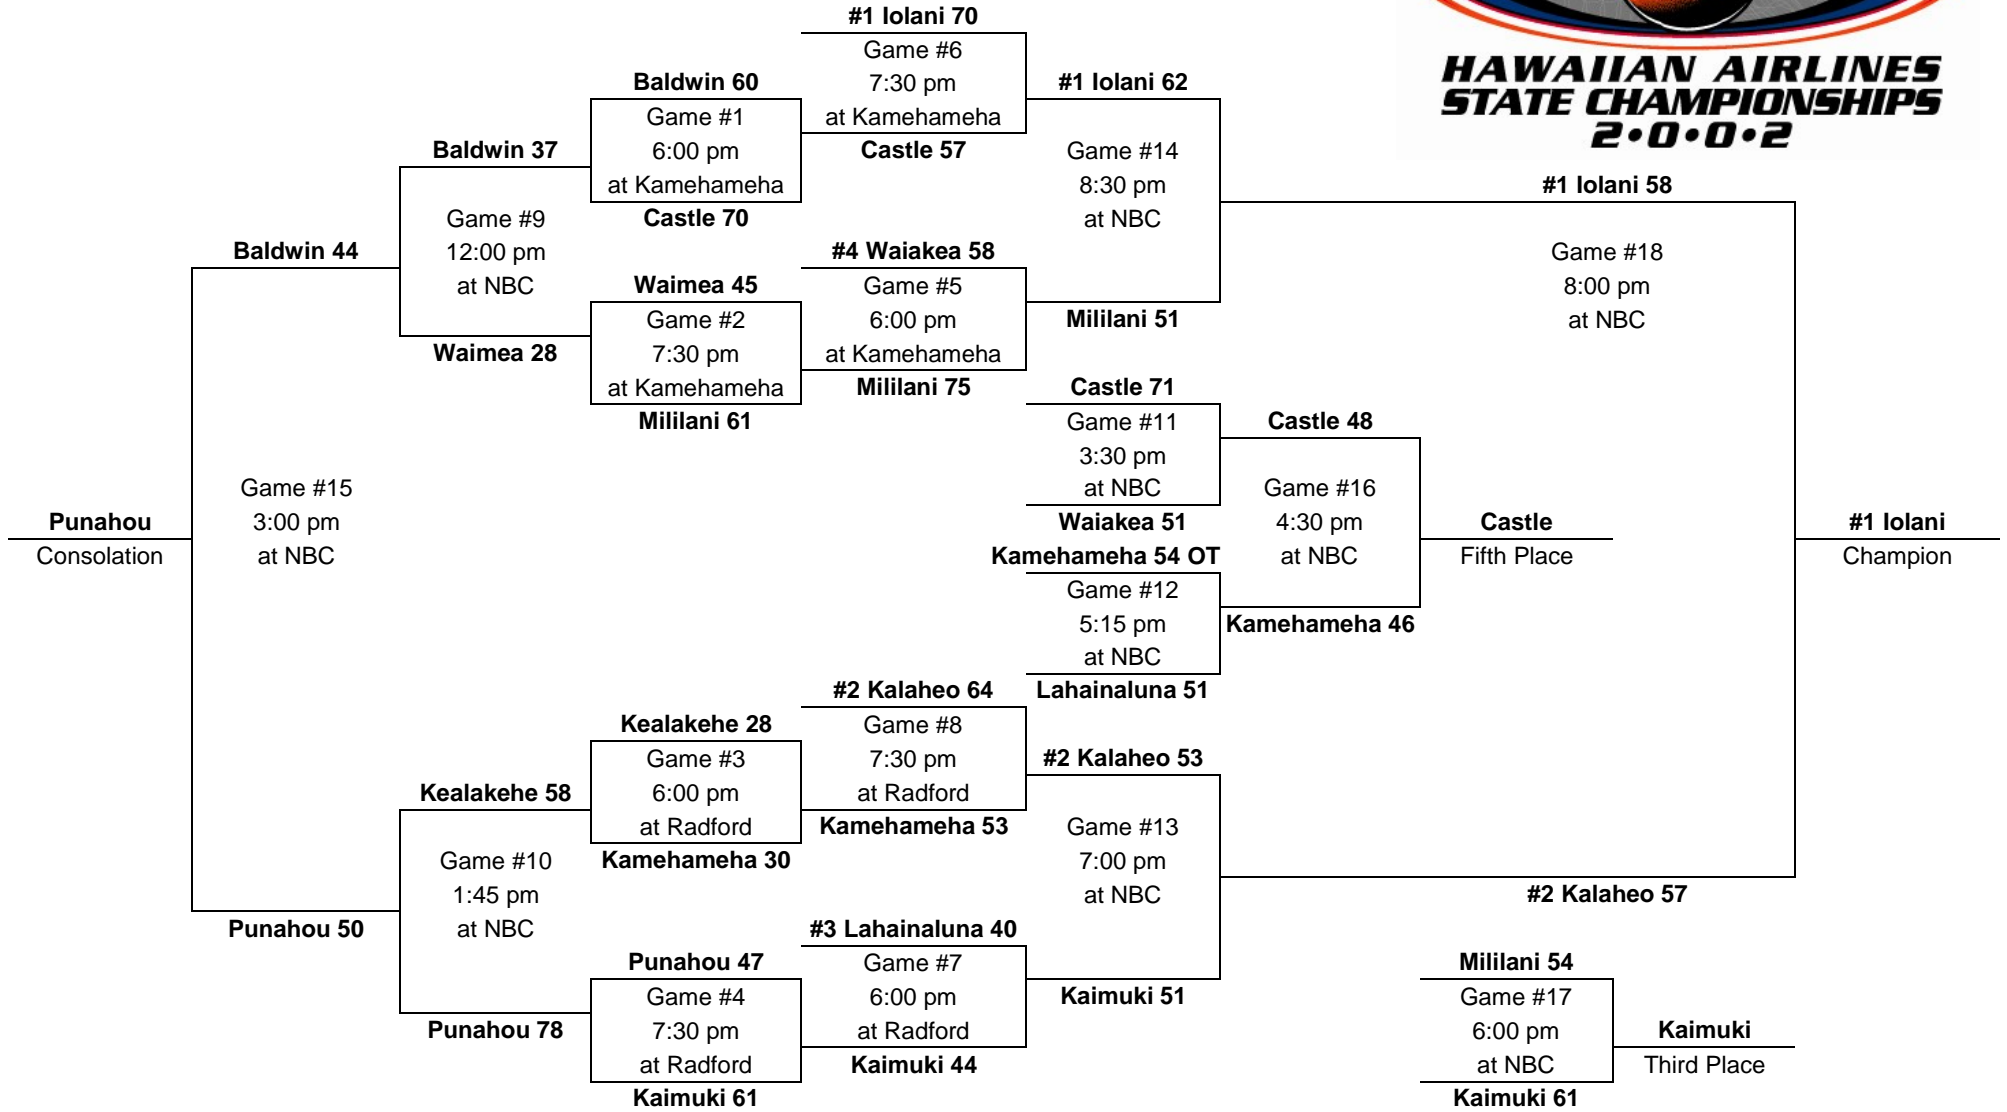

2002 – Boys Basketball - Division AA: 12-team tournament (Radford gym, Kekuhaupio gym, Neal S. Blaisdell Arena)

Saturday,
Feb. 23

Friday,
Feb. 22

Wednesday,
Feb. 20

Thursday,
Feb. 21

Friday,
Feb. 22

Saturday,
Feb. 23