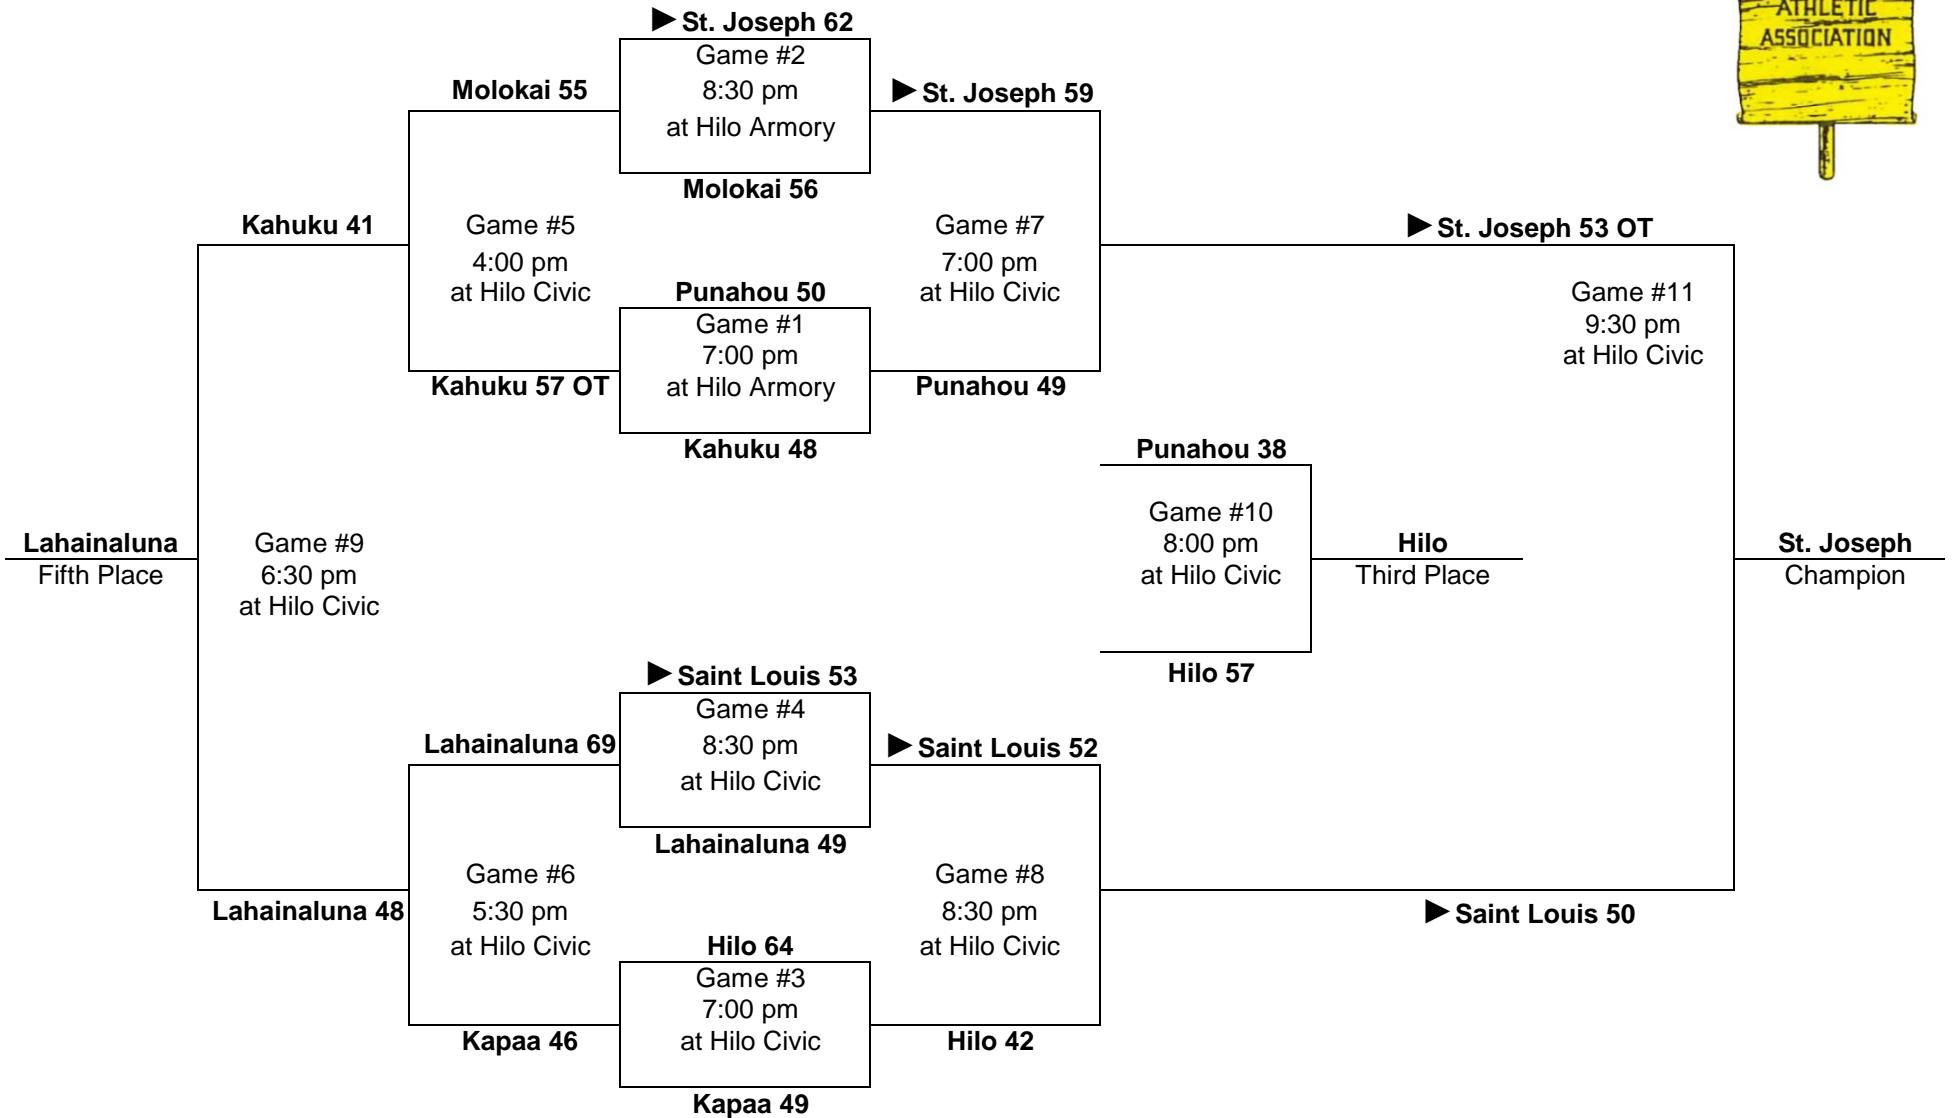

1958 – Boys Basketball - Division "A": 8-team tournament (Hilo Armory; Hilo Civic Auditorium)

Saturday
Feb. 22

Friday
Feb. 21

Thursday
Feb. 20

Friday
Feb. 21

Saturday
Feb. 22

▶ St. Joseph/Saint Louis - top seeds