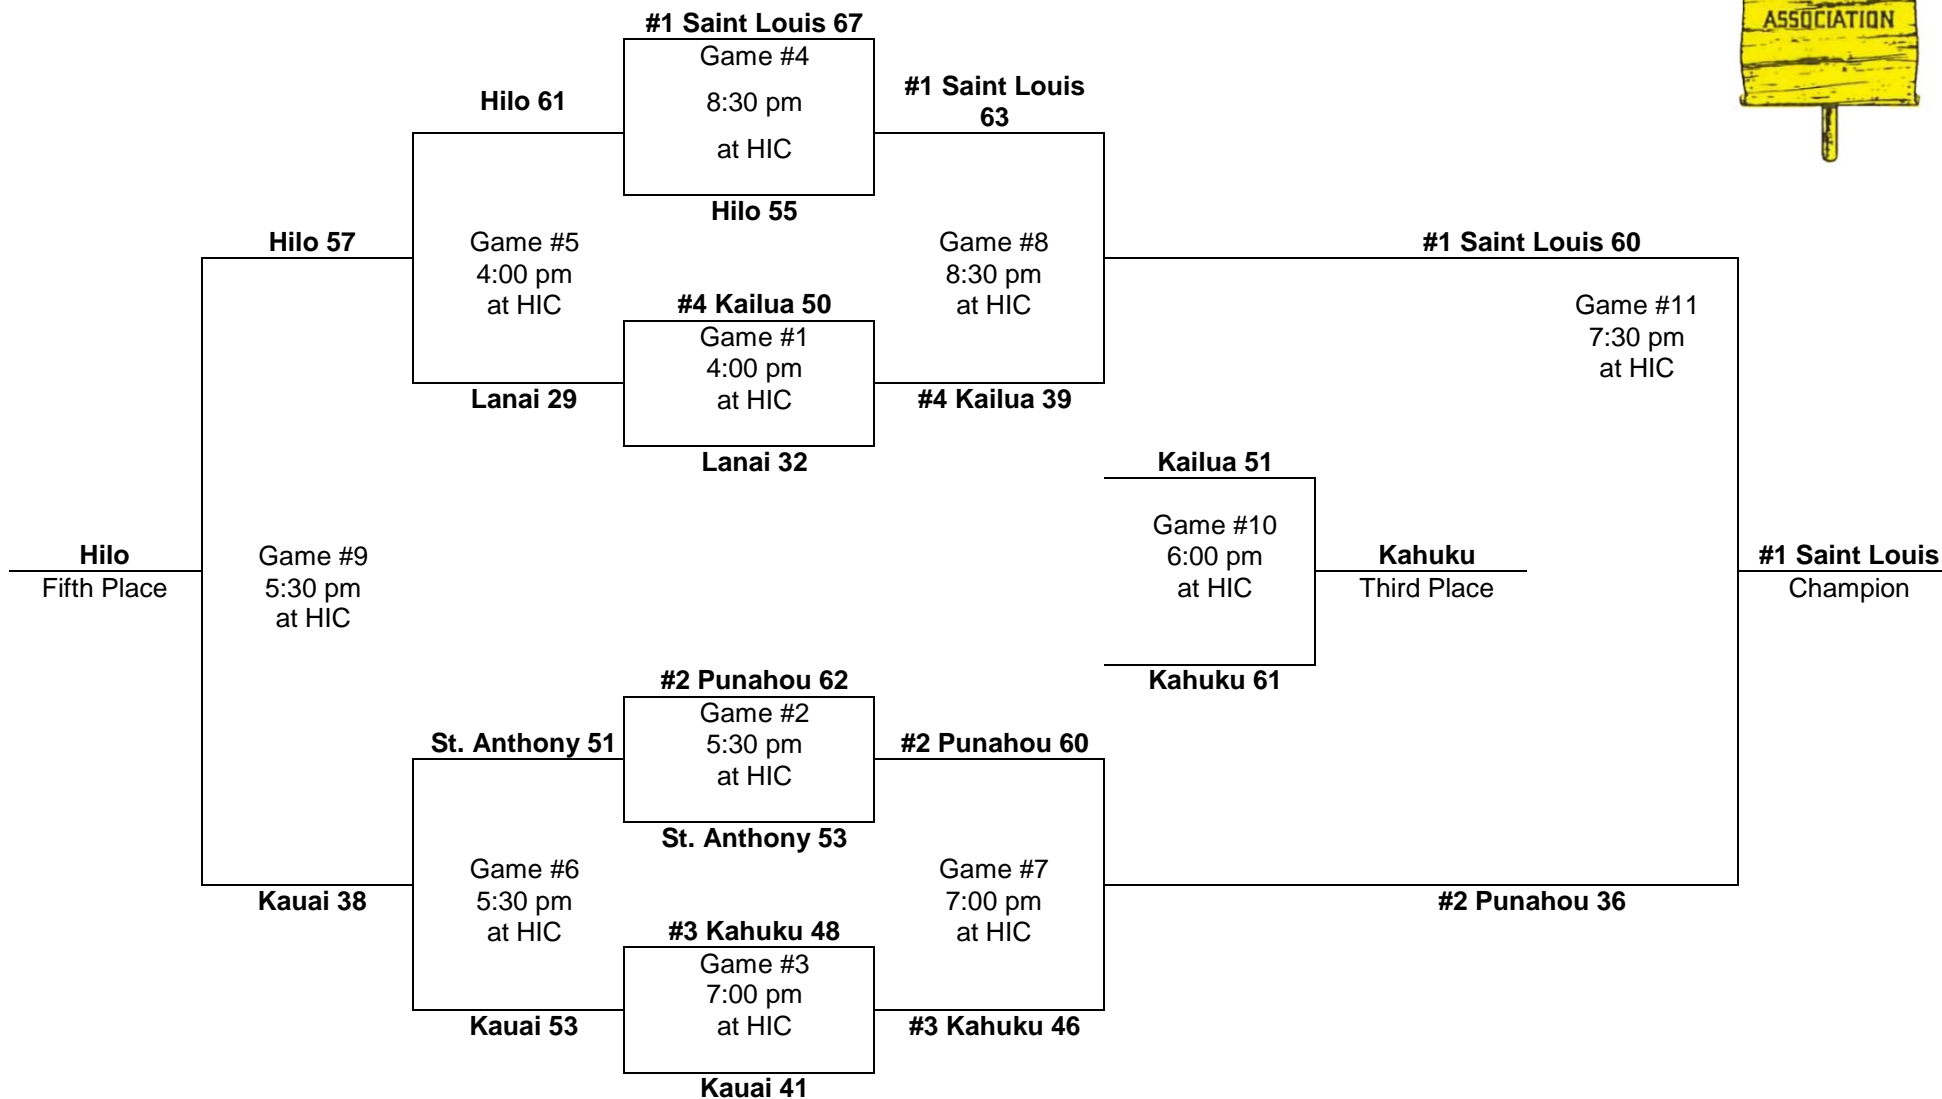

Saturday
March 9

Friday
March 8

Thursday
March 7

Friday
March 8

Saturday
March 9