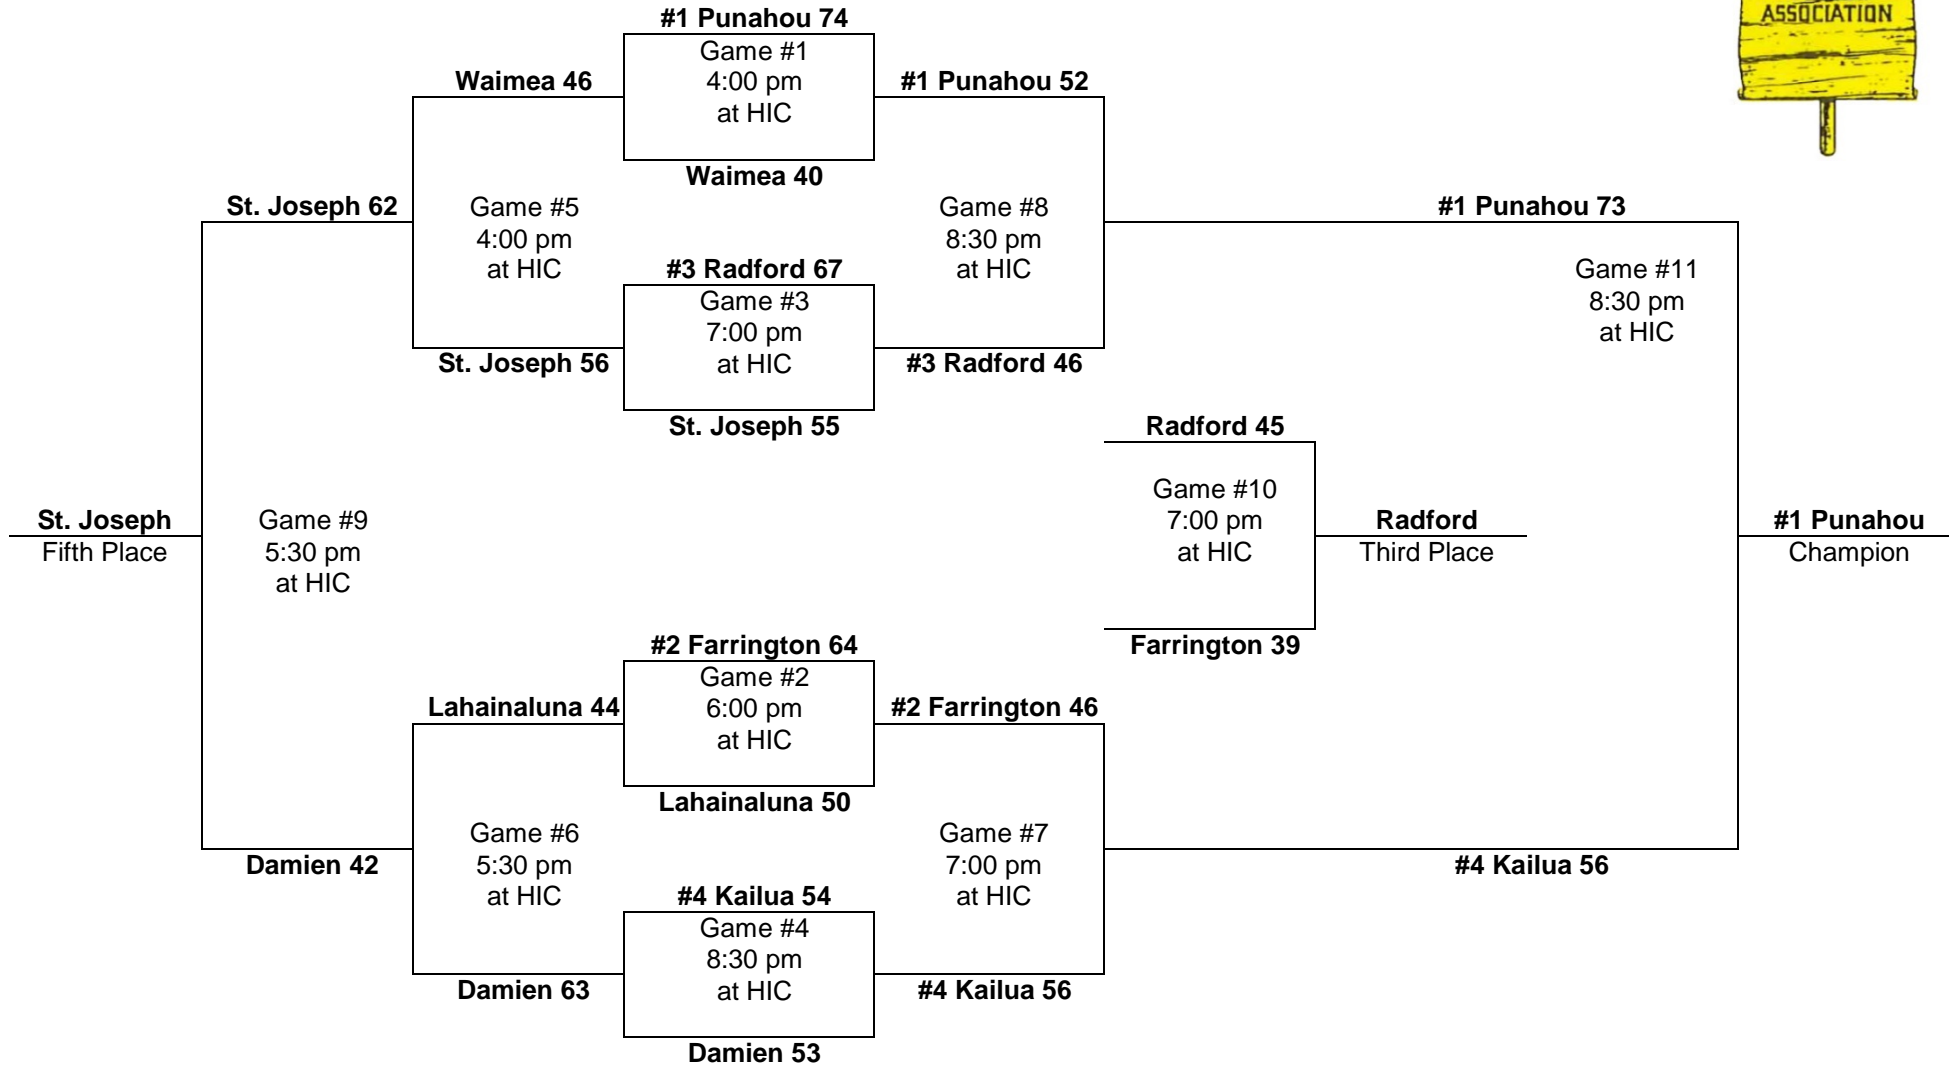

1974 – Boys Basketball - Division "AA": 8-team tournament (Honolulu International Center)

Saturday
March 9

Friday
March 8

Thursday
March 7

Friday
March 8

Saturday
March 9

PARTICIPATING TEAMS					Leading scorer:
OIA (3) 1. Farrington 2. Radford 3. Kailua	ILH (2) 1. Punahou 2. Damien	BIIF (1) 1. St. Joseph	MIL (1) 1. Lahainaluna	KIF (1) 1. Waimea	Pat McGinn, Damien (54 pts, 18.0 ppg)