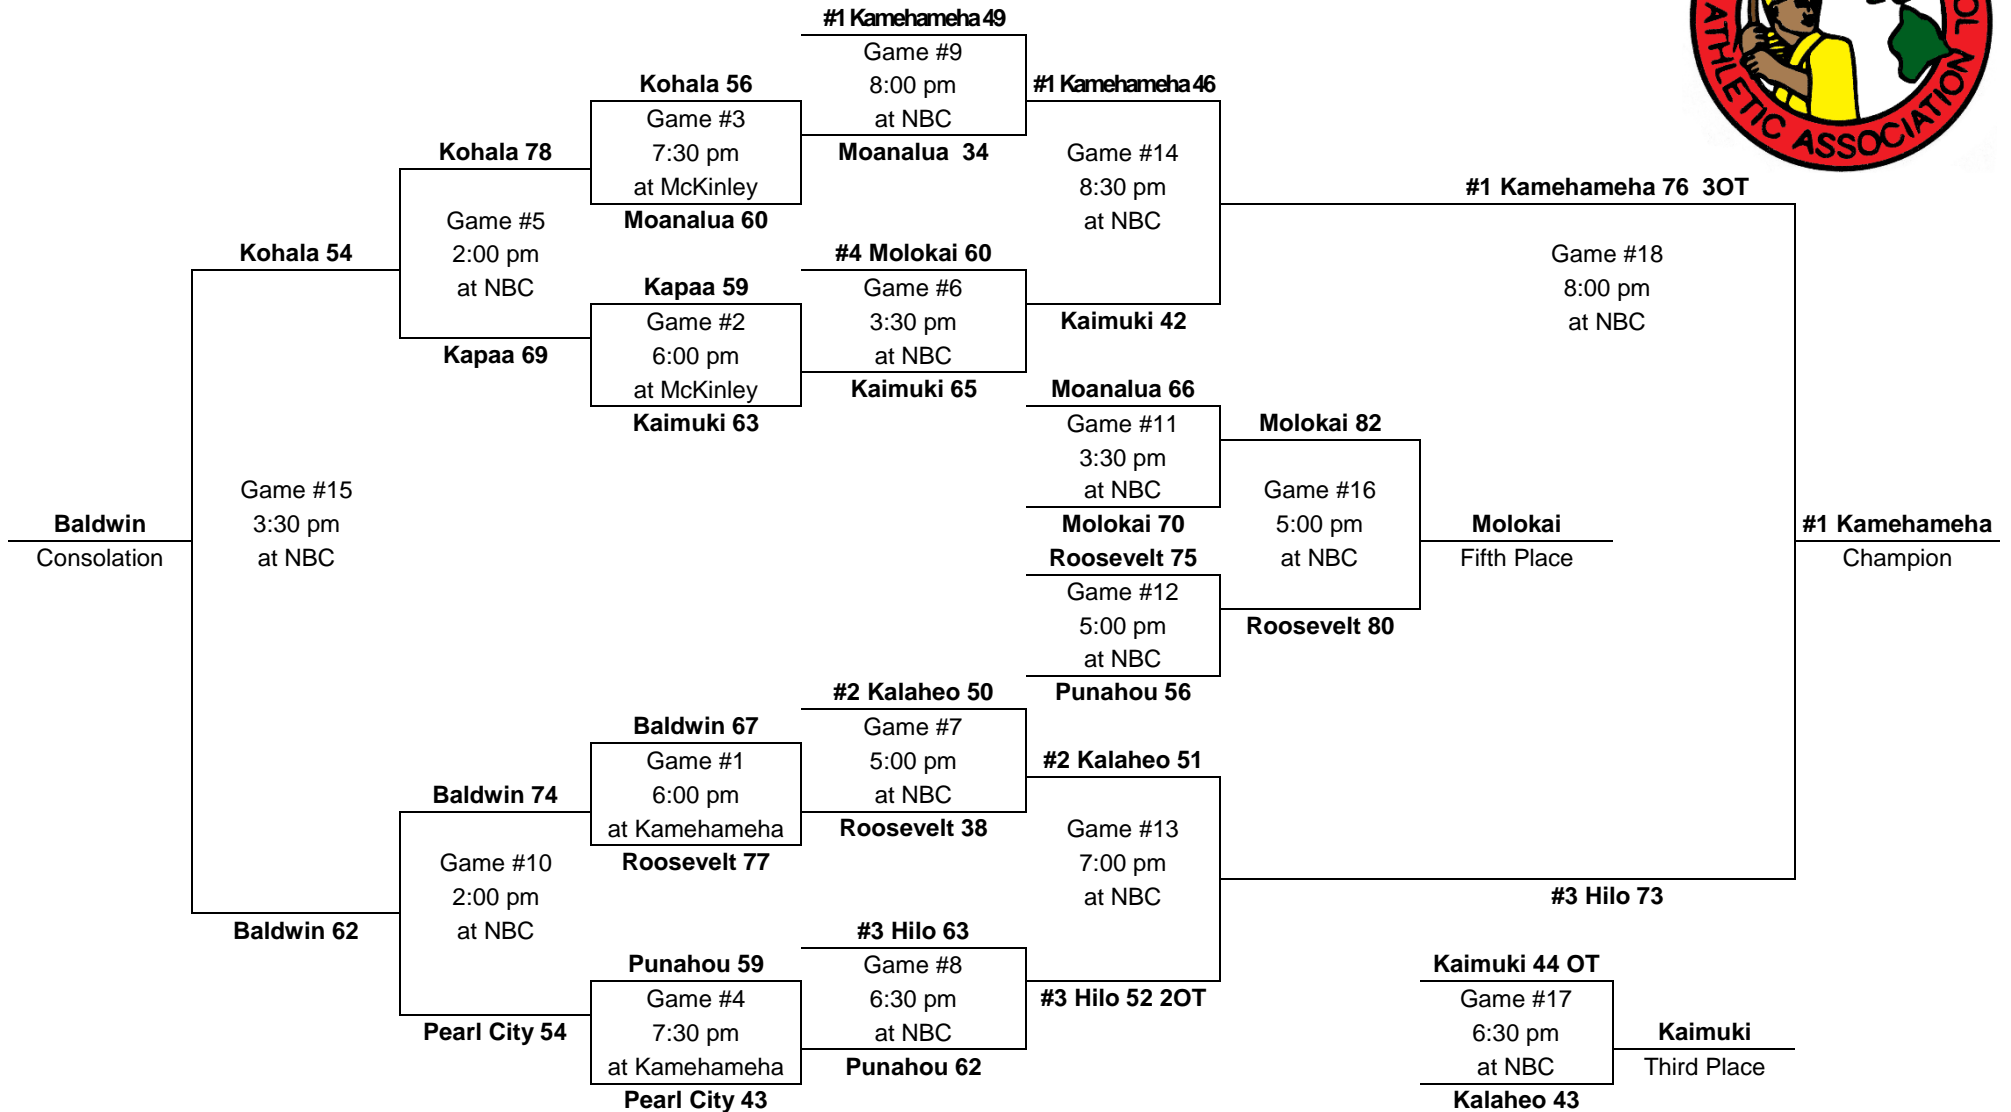

Saturday, Mar. 7   Thurs., Mar. 5   Wednesday, Mar. 4   Thursday, Mar. 5   Friday, Mar. 6   Saturday, Mar. 7