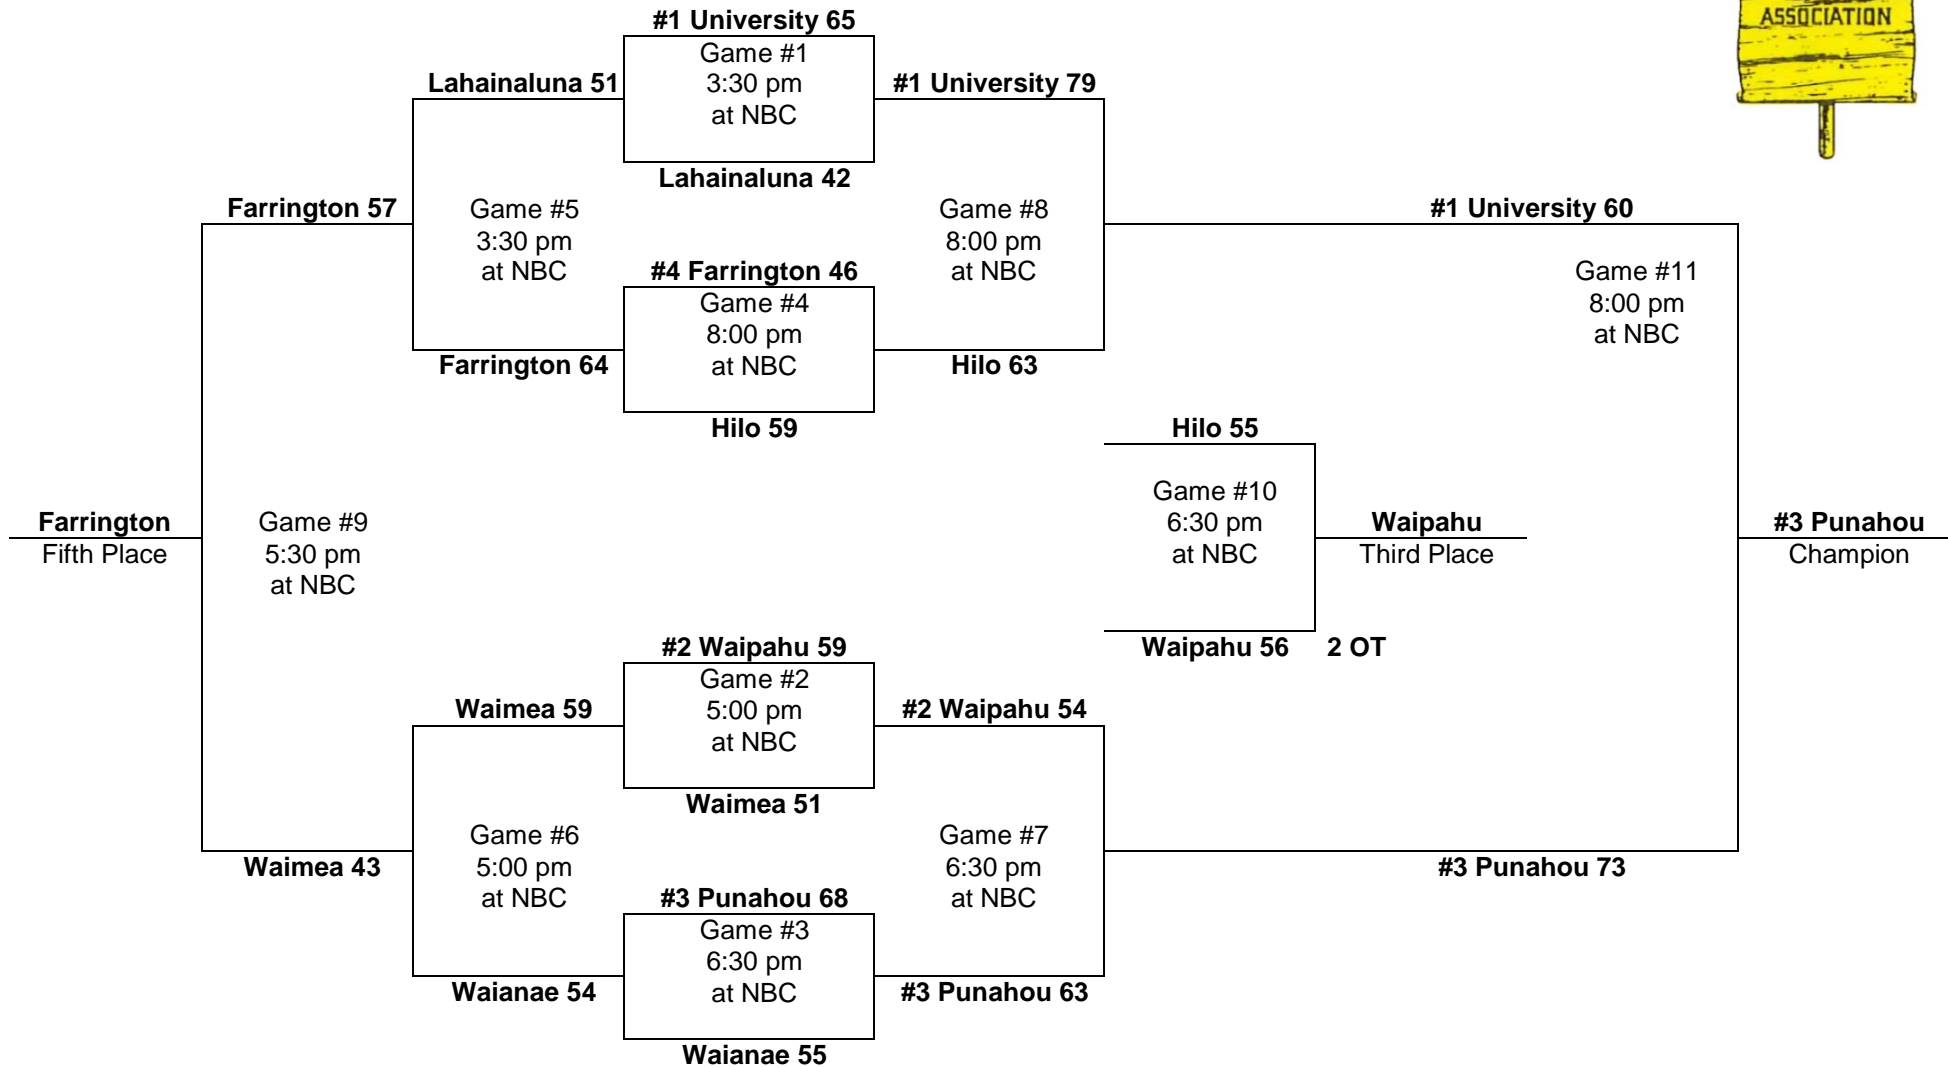

Saturday
March 8

Friday
March 7

Thursday
March 6

Friday
March 7

Saturday
March 8