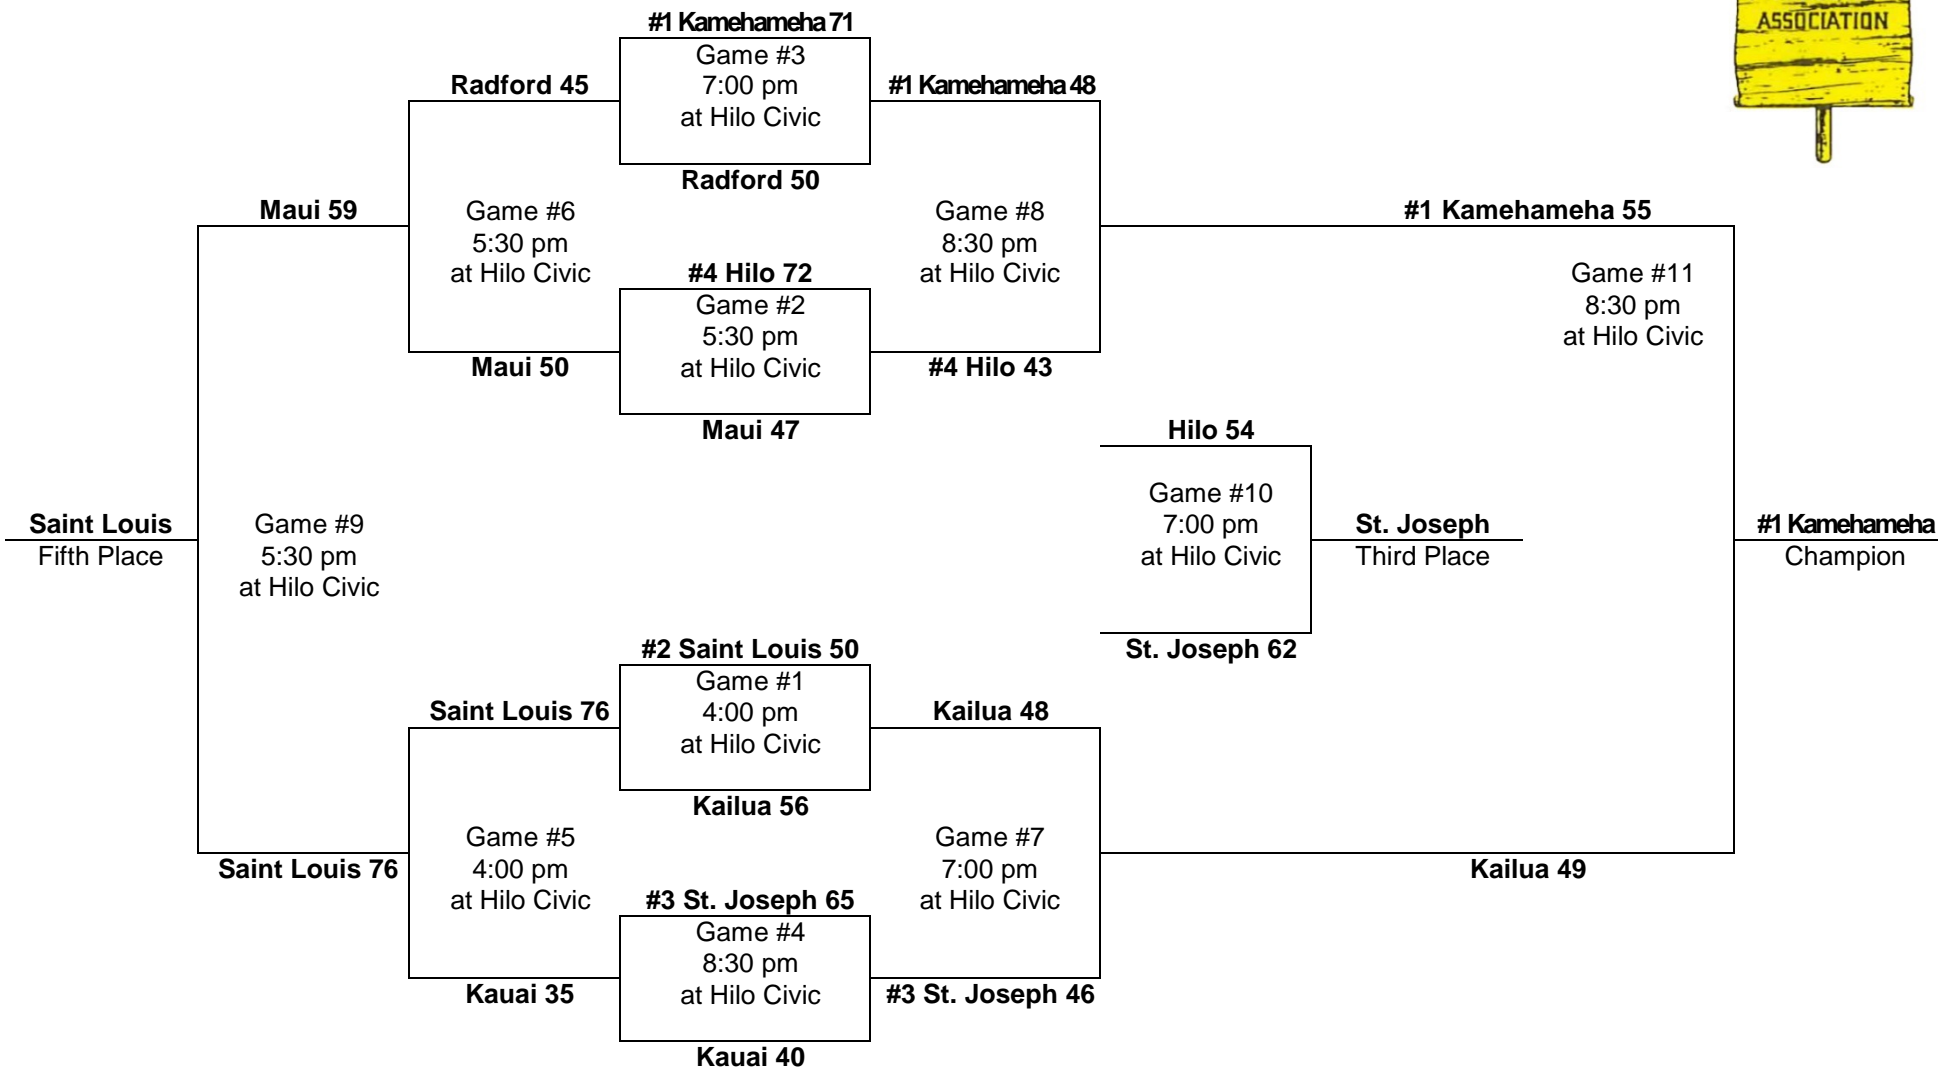

Saturday
March 6

Friday
March 5

Thursday
March 4

Friday
March 5

Saturday
March 6