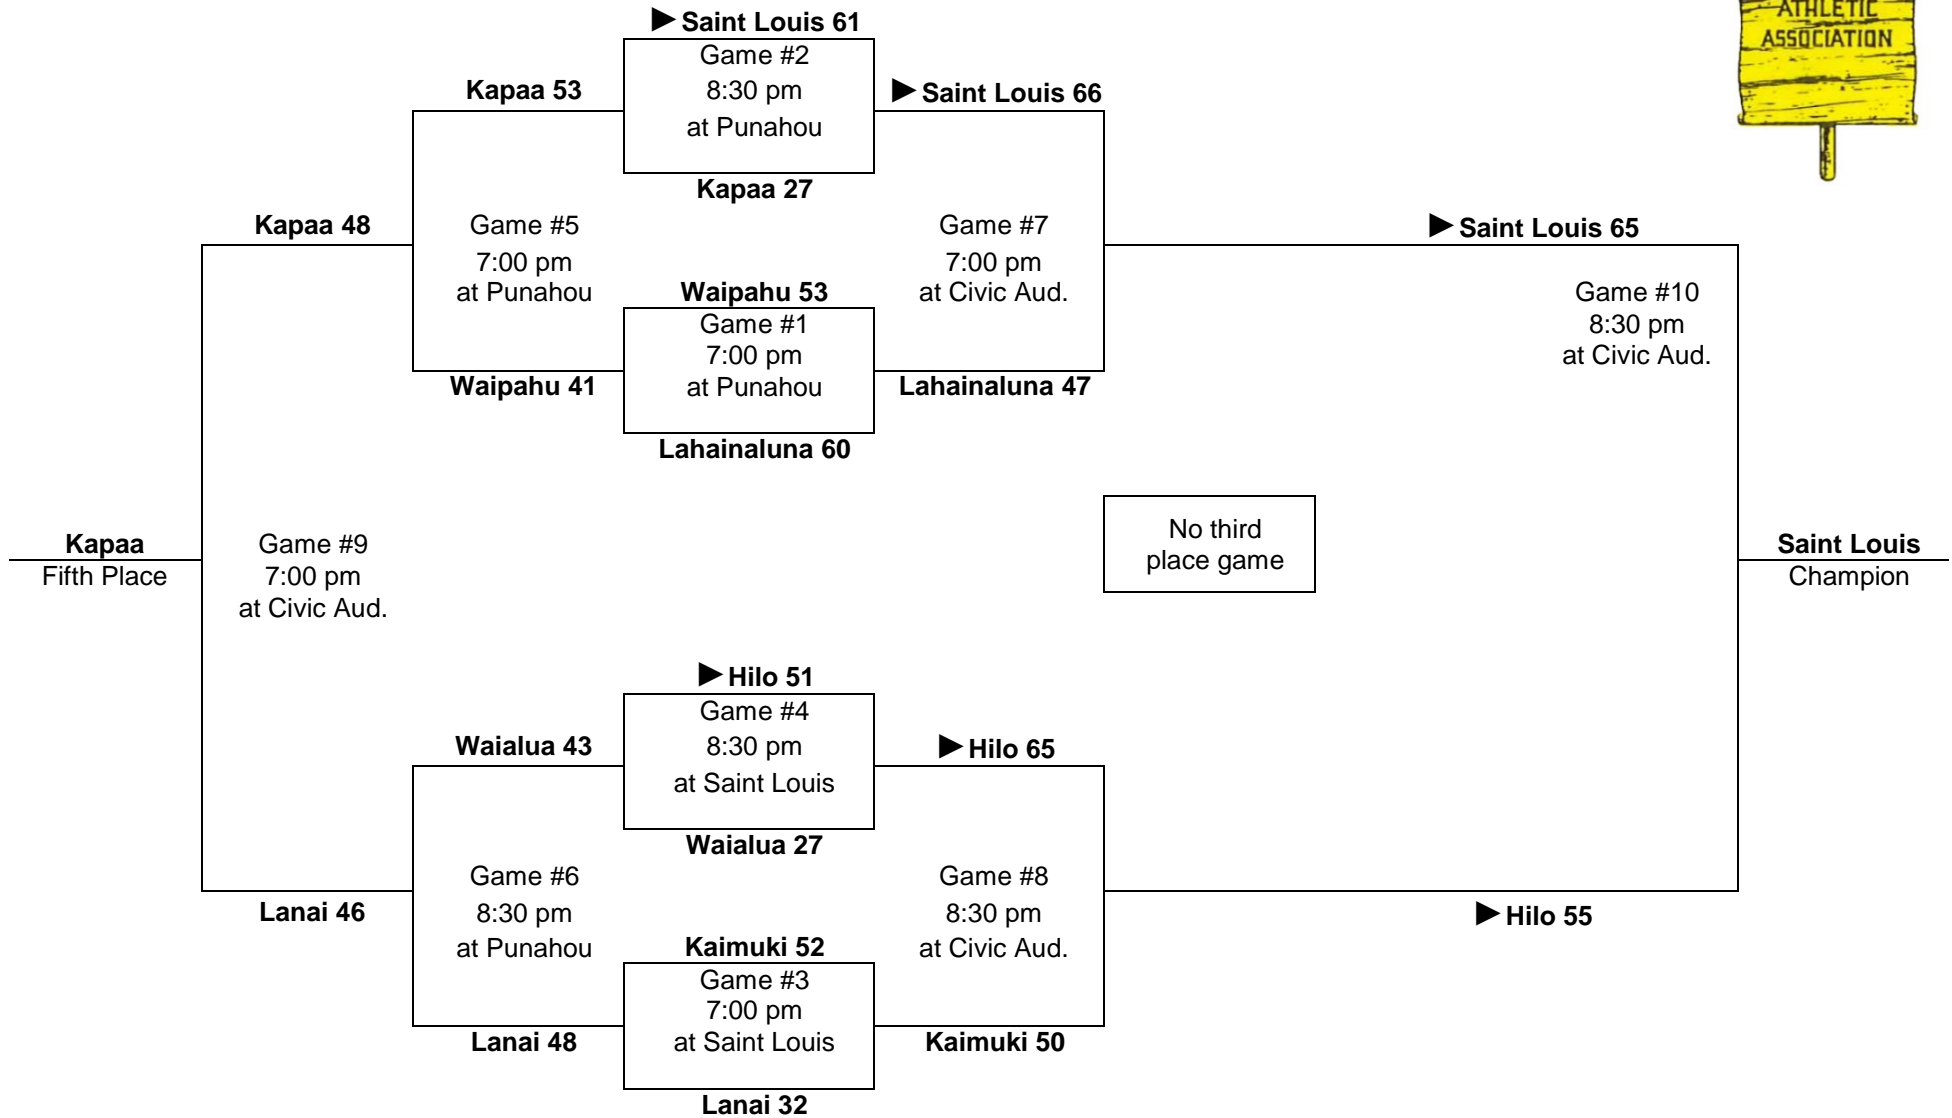

**Saturday
March 2**

**Friday
March 1**

**Thursday
Feb. 28**

**Friday
March 1**

**Saturday
March 2**

▶ Saint Louis/Hilo - top seeds