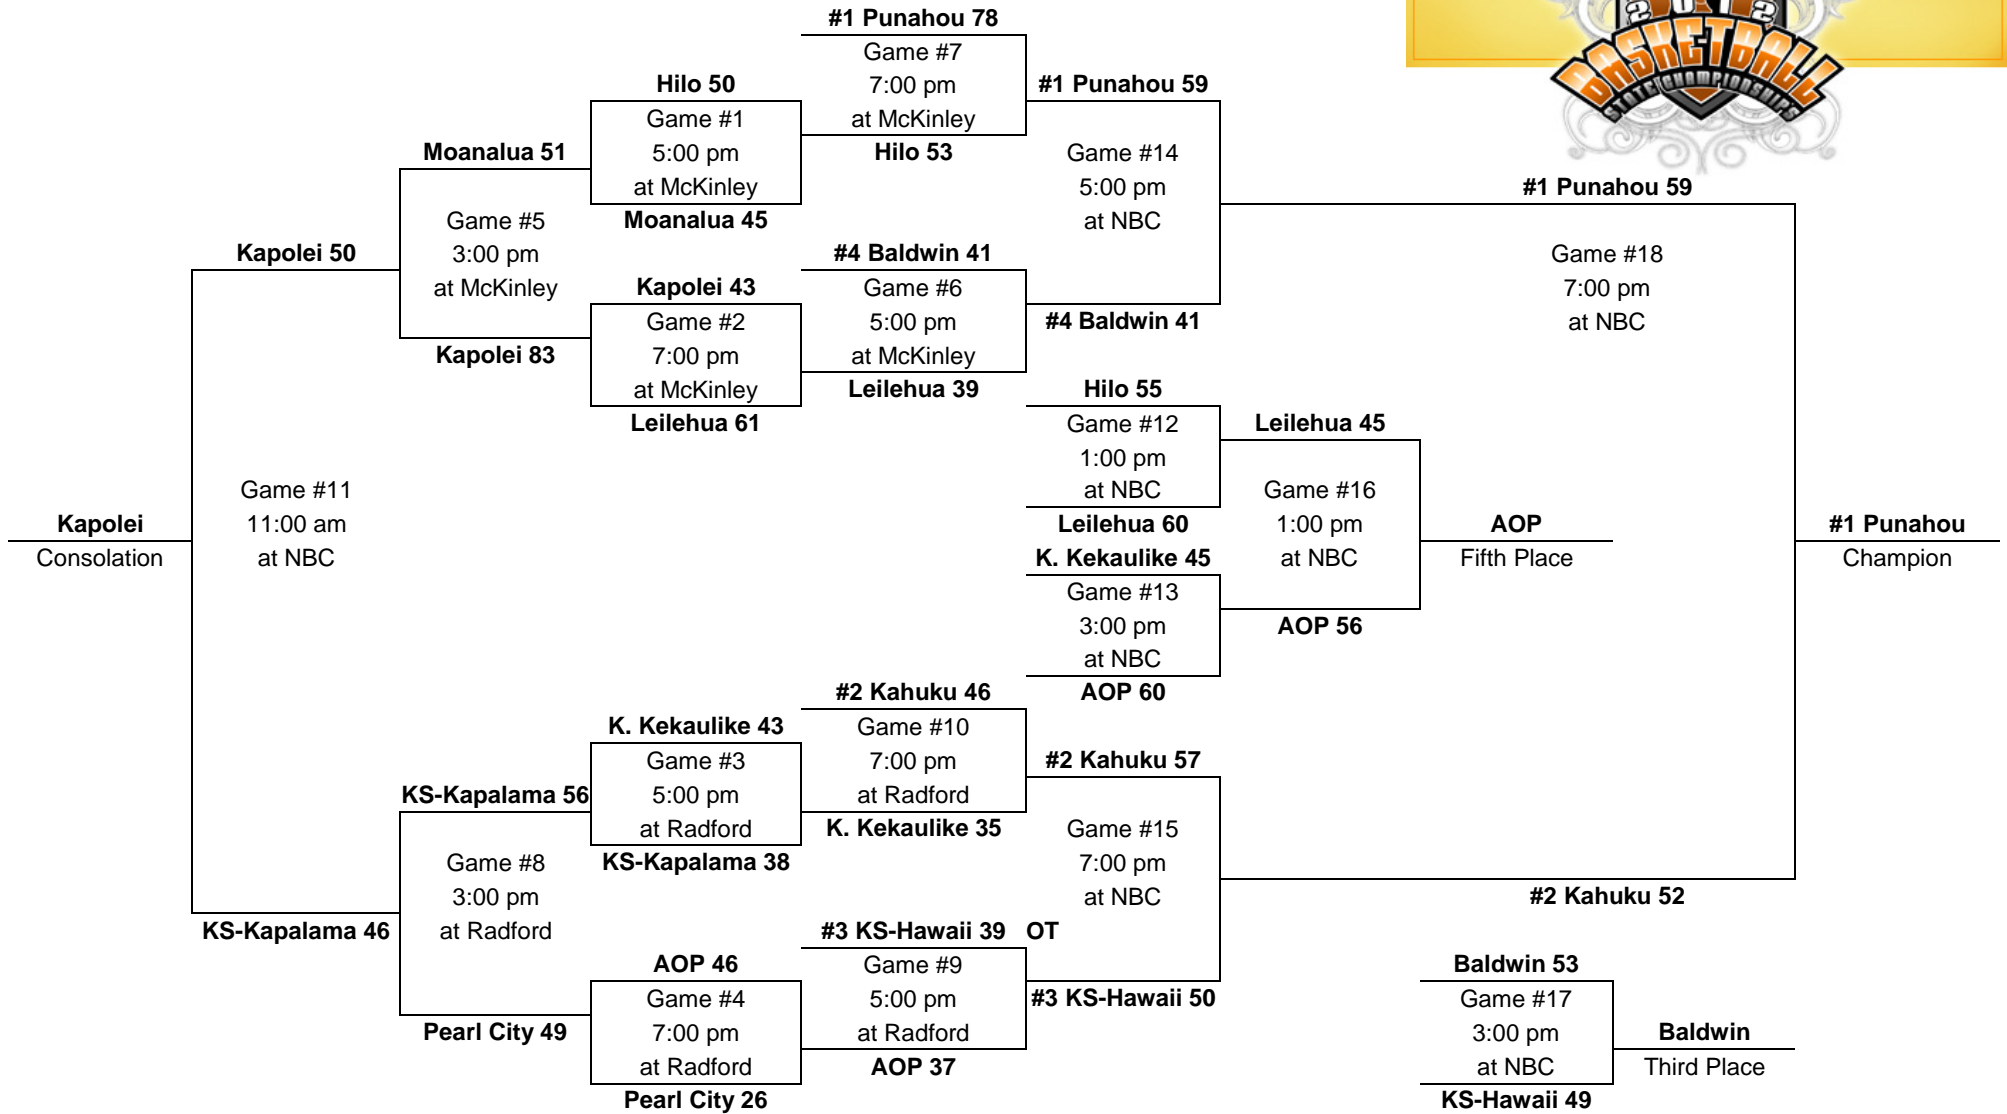

Friday,
Feb. 24

Thursday,
Feb. 23

Wednesday,
Feb. 22

Thursday,
Feb. 23

Friday,
Feb. 24

Saturday,
Feb. 25