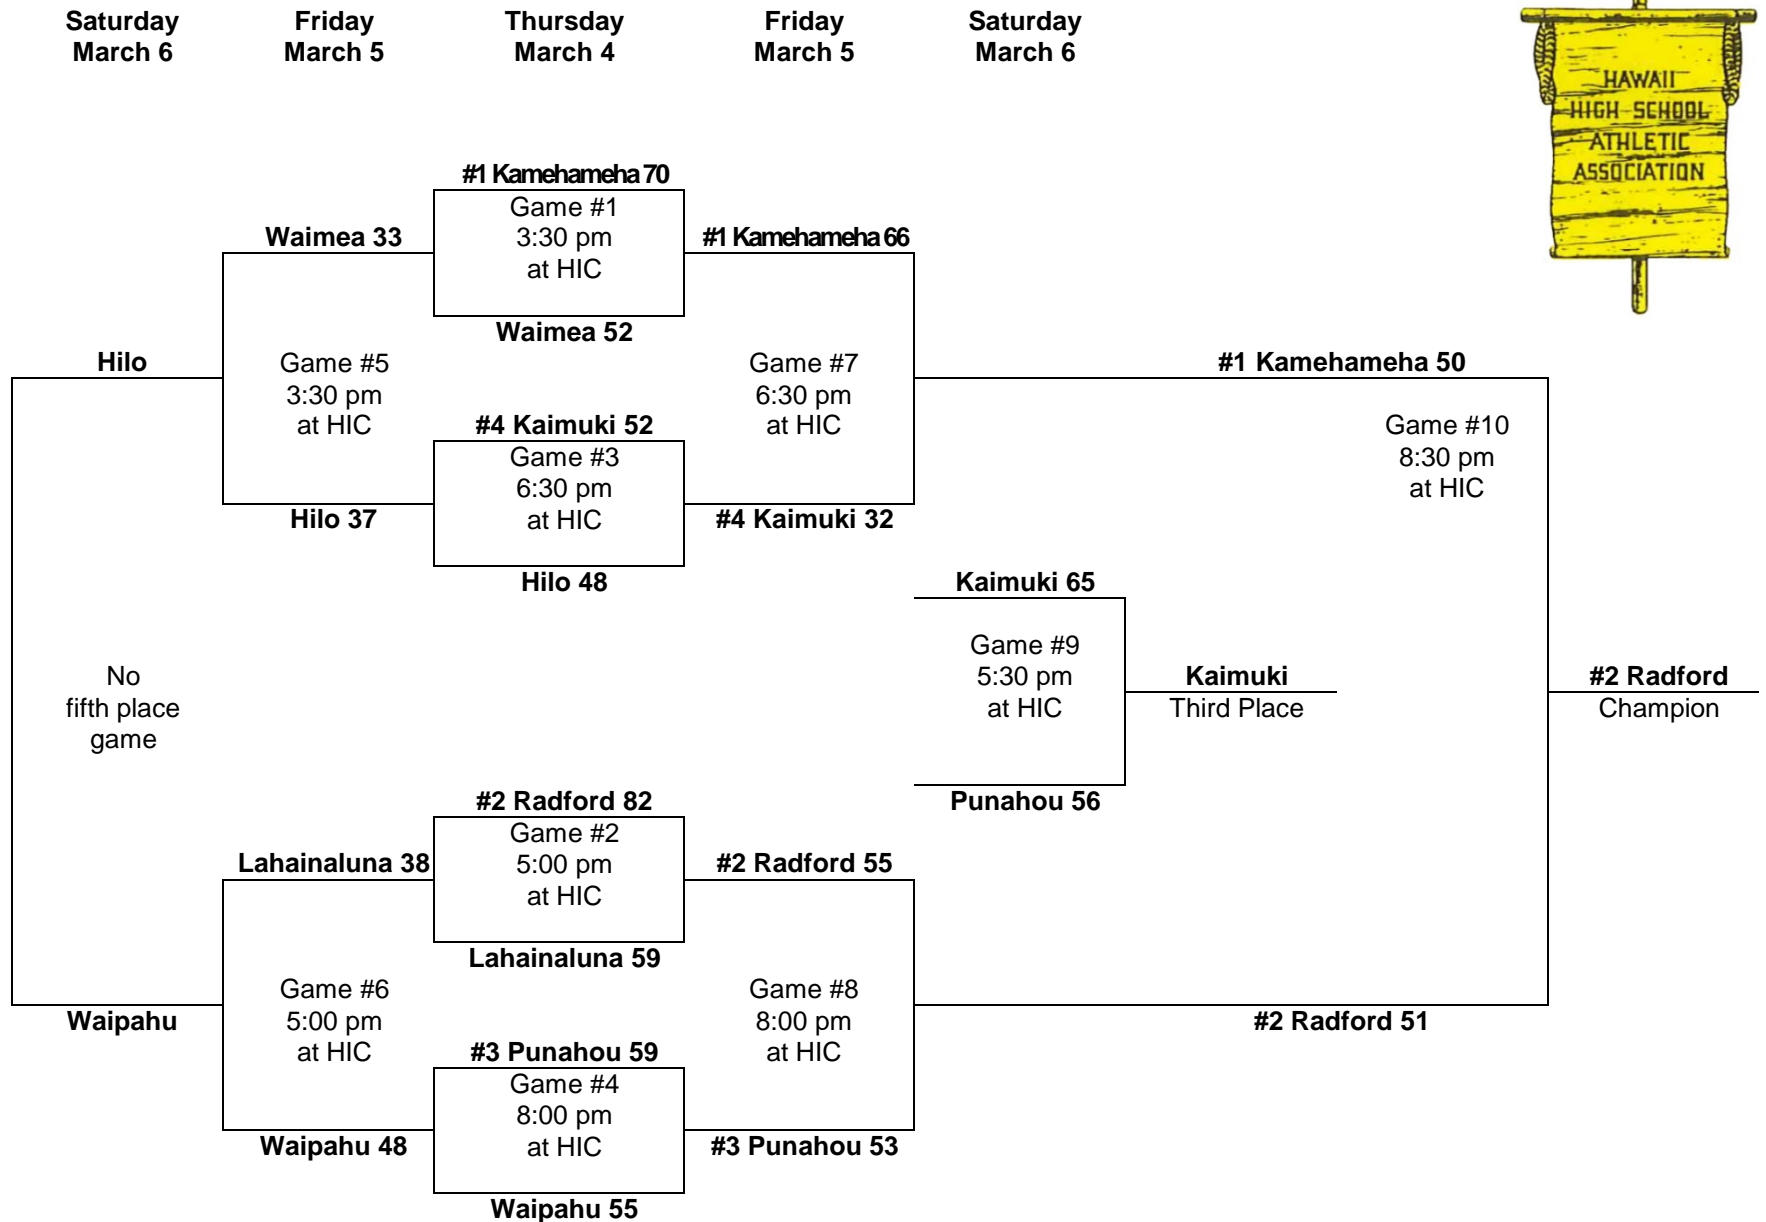

1971 – Boys Basketball - Division "AA": 8-team tournament (Honolulu International Center)

PARTICIPATING TEAMS					Leading scorer:
OIA (3) 1. Radford 2. Kaimuki 3. Waipahu	ILH (2) 1. Kamehameha 2. Punahou	BIIF (1) 1. Hilo	MIL (1) 1. Lahainaluna	KIF (1) 1. Waimea	Randy Borden, Kaimuki (26 FG, 3 FT, 55 pts, 18.3 ppg) Note: No Fifth Place championship. Division A 3rd place (4:00 p.m.), championship (7 p.m.)