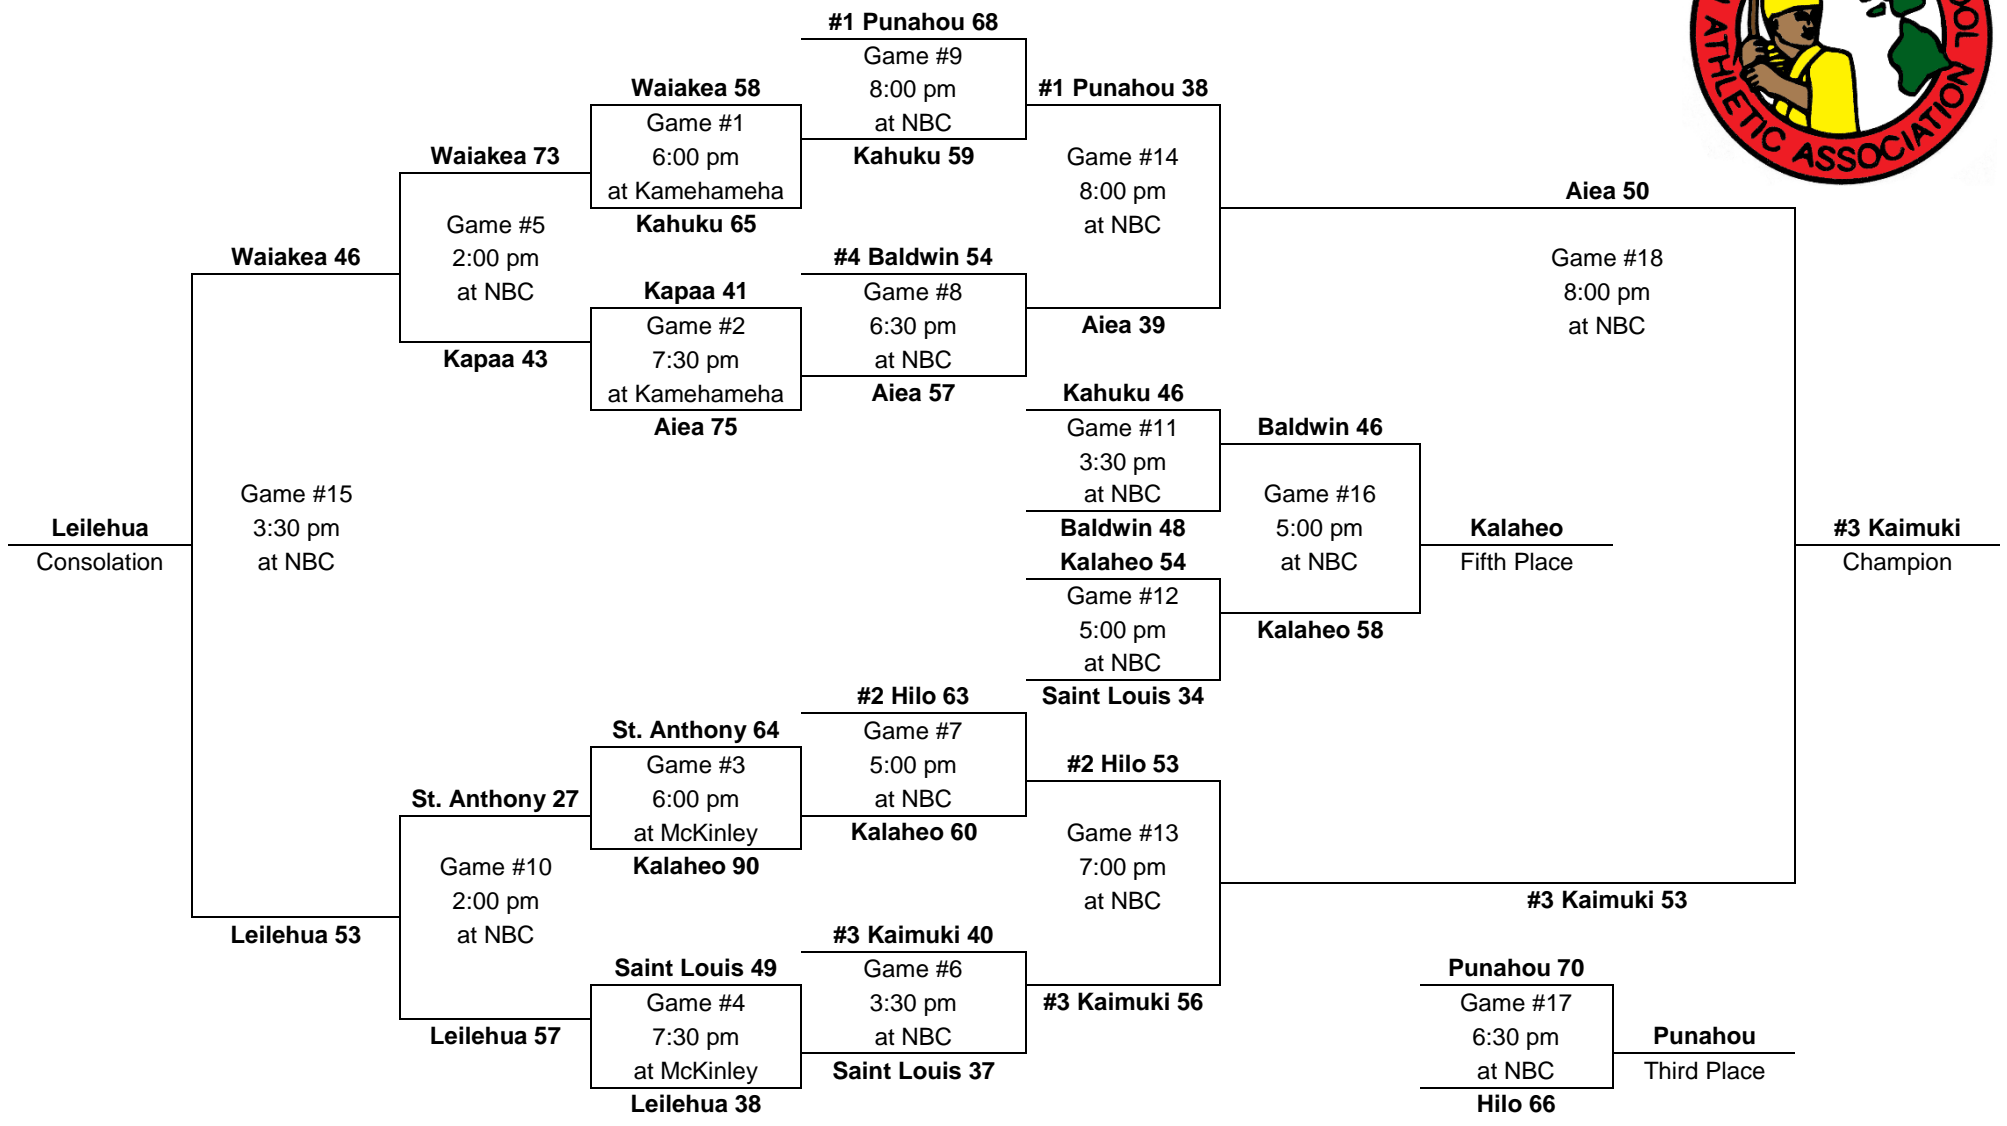

Saturday, Mar. 6   **Thurs., Mar. 4**   **Wednesday, Mar. 3**   **Thursday, Mar. 4**   **Friday, Mar. 5**   **Saturday, Mar. 6**