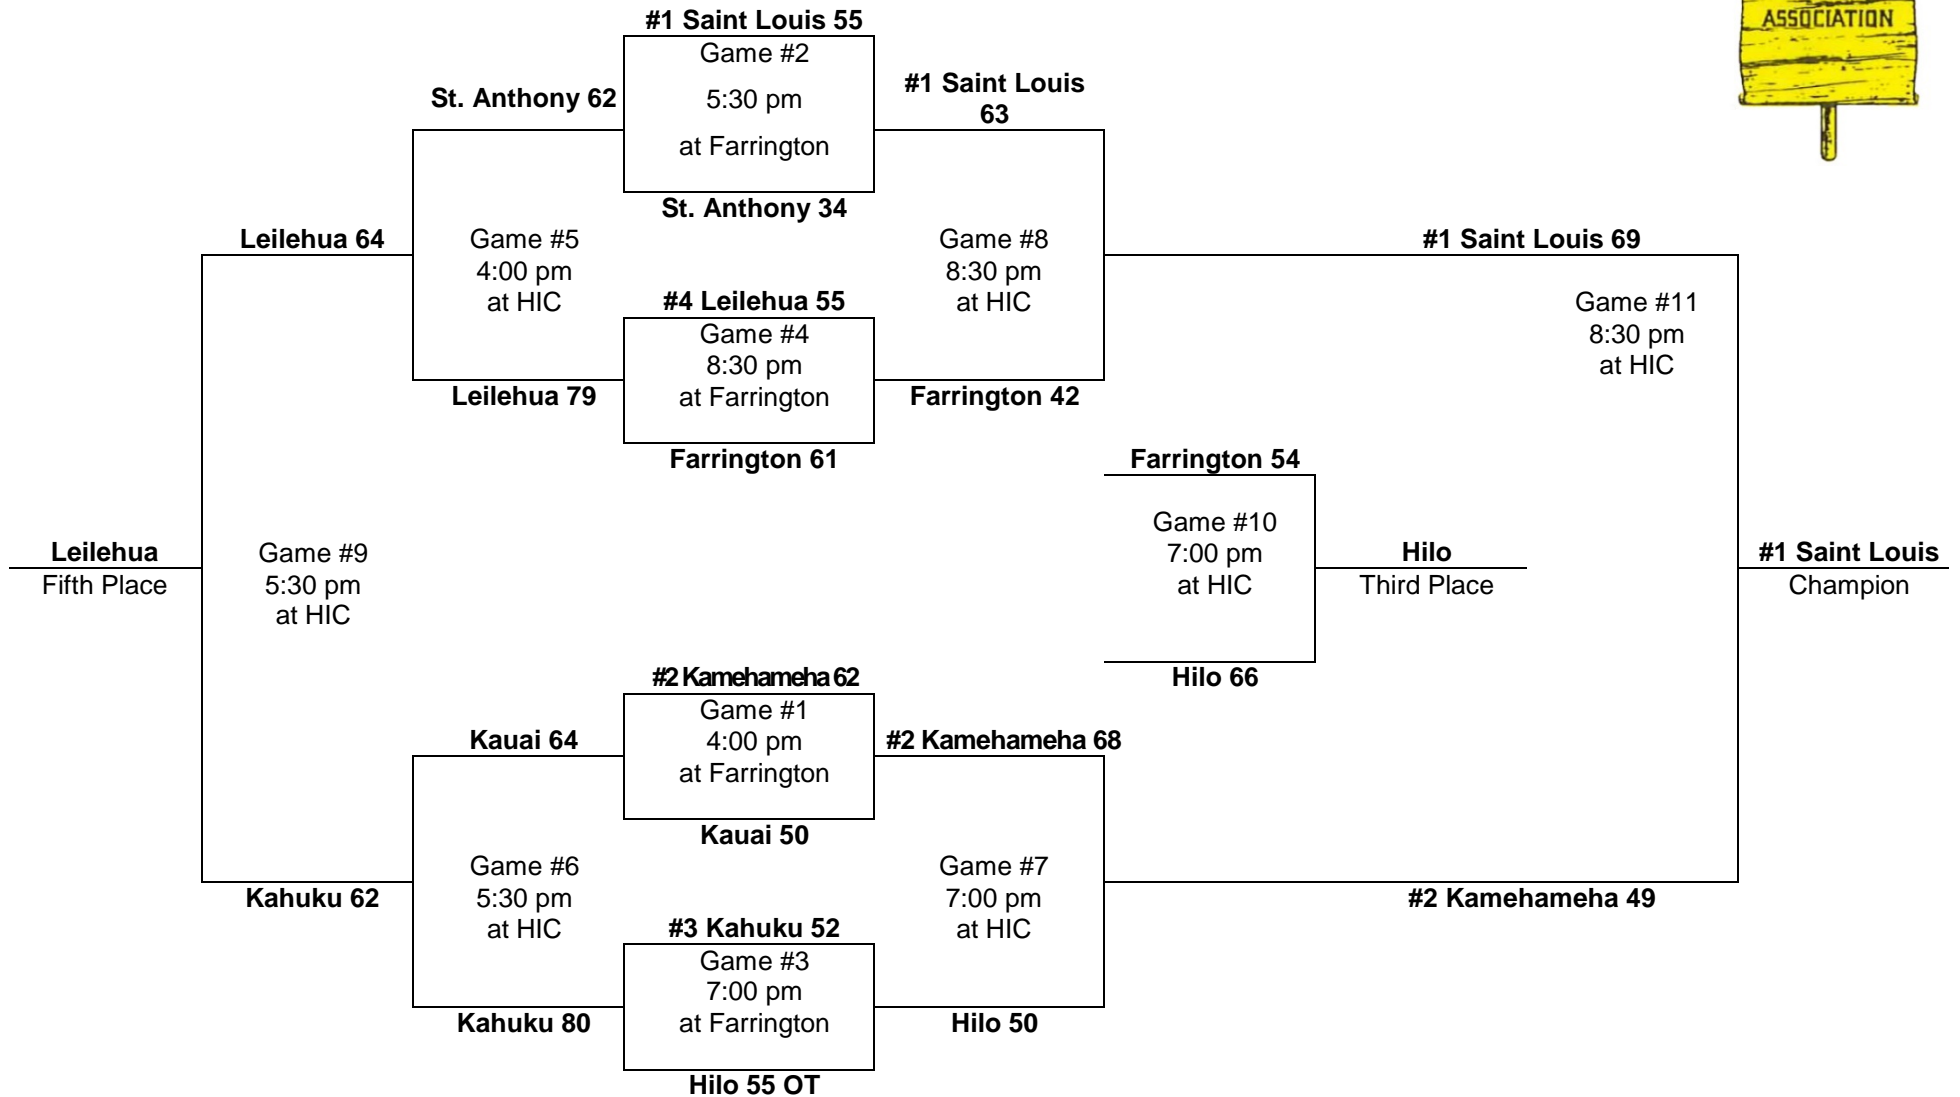

1966 – Boys Basketball - Division "A": 8-team tournament (Farrington Gym, Honolulu International Center)

Saturday
March 5

Friday
March 4

Thursday
March 3

Friday
March 4

Saturday
March 5

PARTICIPATING TEAMS

ROIA (2) 1. Kahuku 2. Leilehua	ILH (3) 1. Saint Louis 2. Kamehameha 3. Farrington	BIIF (1) 1. Hilo	MIL (1) 1. St. Anthony	KIF (1) 1. Kauai
---	--	----------------------------	----------------------------------	----------------------------