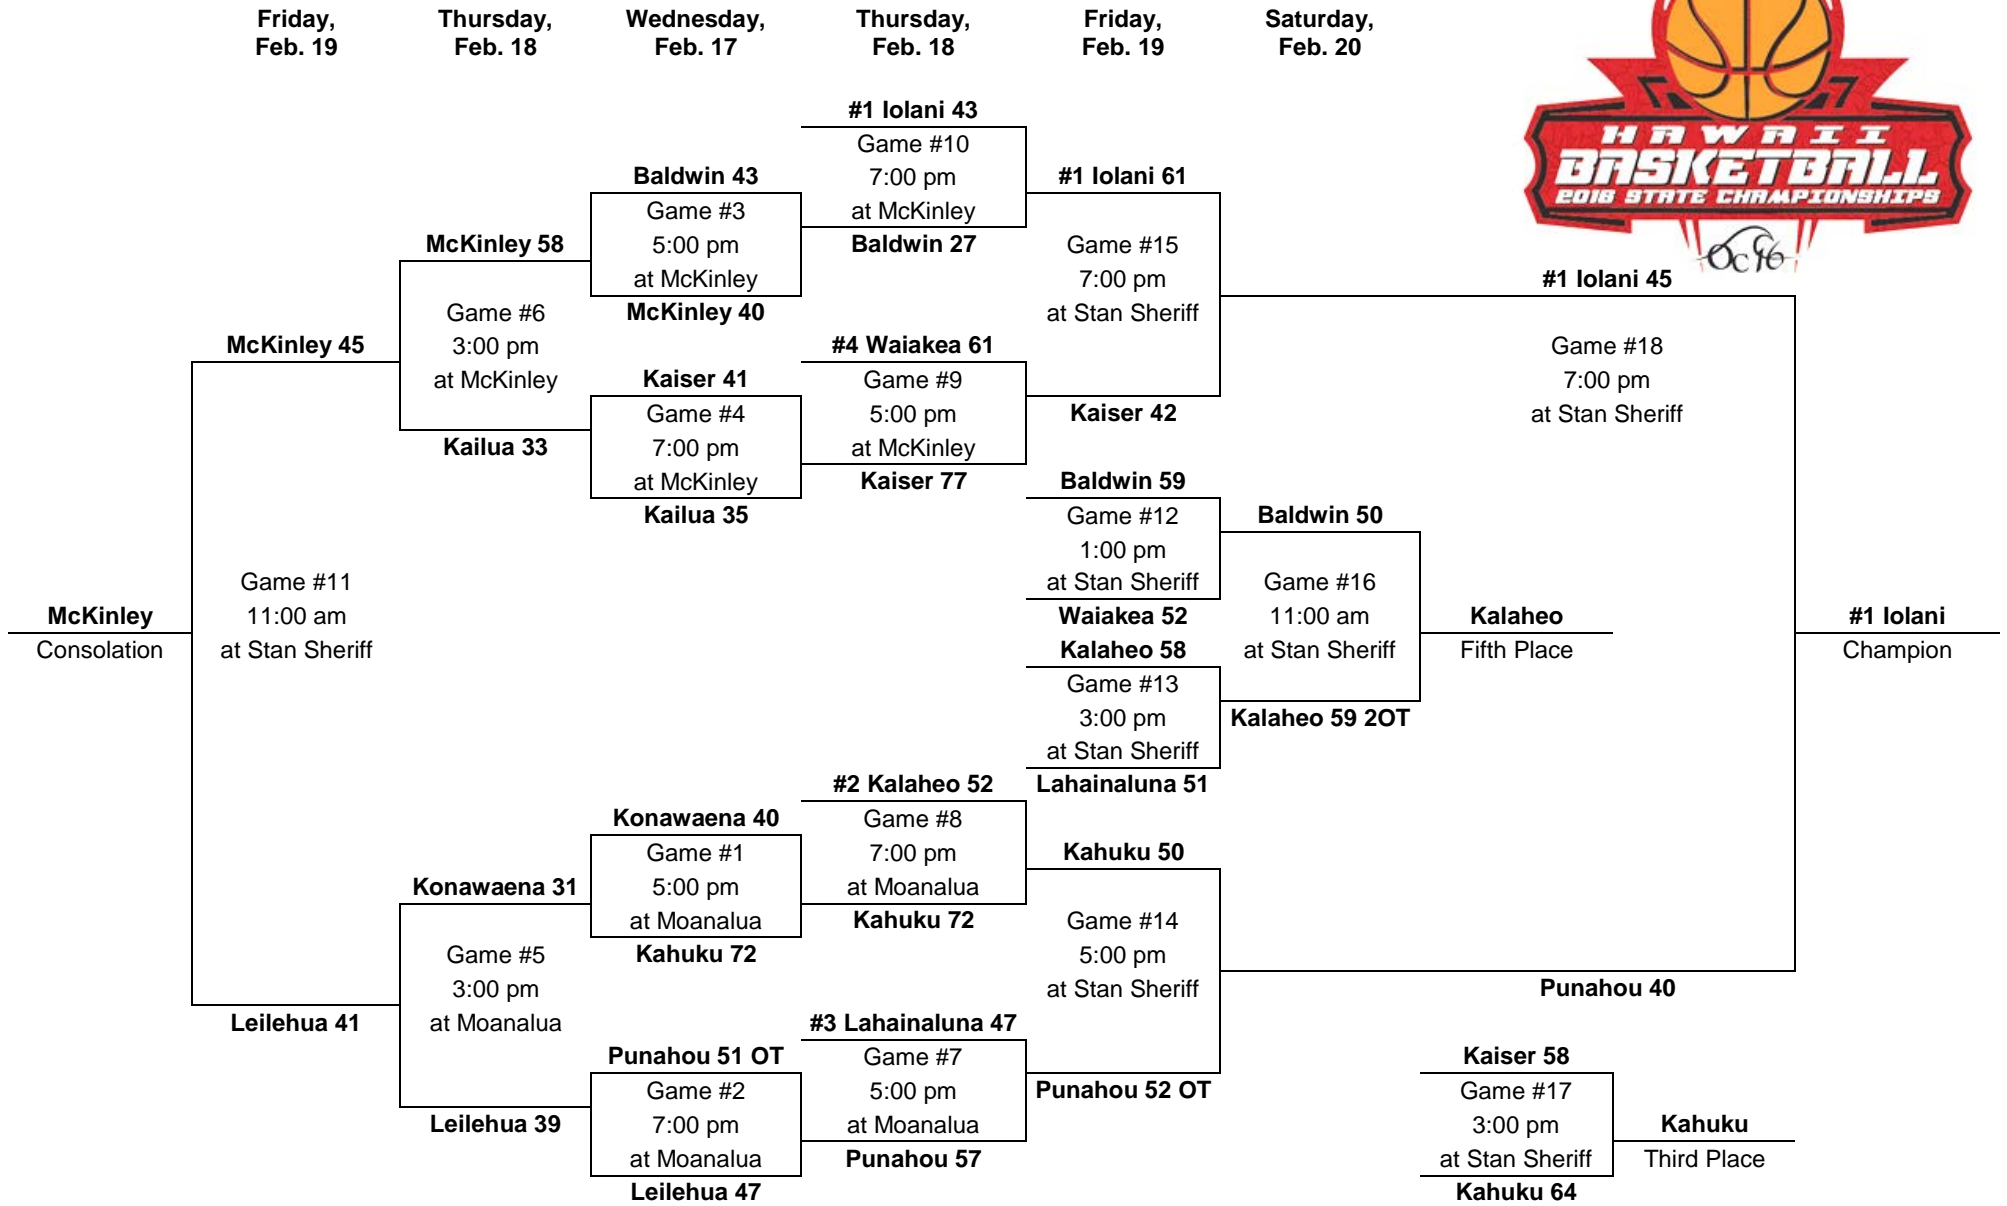

2016 – Boys Basketball - Division 1: 12-team tournament (McKinley gym, Moanalua gym, Stan Sheriff Center)

PARTICIPATING TEAMS				ALL-TOURNAMENT TEAM: Hugh Hogland, Iolani – Most Outstanding Player Robby Mann, Iolani Chance Kalaugher, Kaiser Jared Lum, Punahou Leading scorer: (3 games) Kekai Smith, Kalaheo (22-52 FG, 6-16 3-FG, 9-11 FT, 59 pts, 19.7 ppg) (4 games) Chance Kalaugher, Kaiser (29-73 FG, 8-27 3-FG, 23-31 FT, 89 pts, 22.3 ppg)
OIA (6) 1. Kalaheo 2. Kaiser 3. McKinley 4. Leilehua 5. Kahuku 6. Kailua	ILH (2) 1. Iolani 2. Punahou	BIIF (2) 1. Waiakea 2. Konawaena	MIL (2) 1. Lahainaluna 2. Baldwin