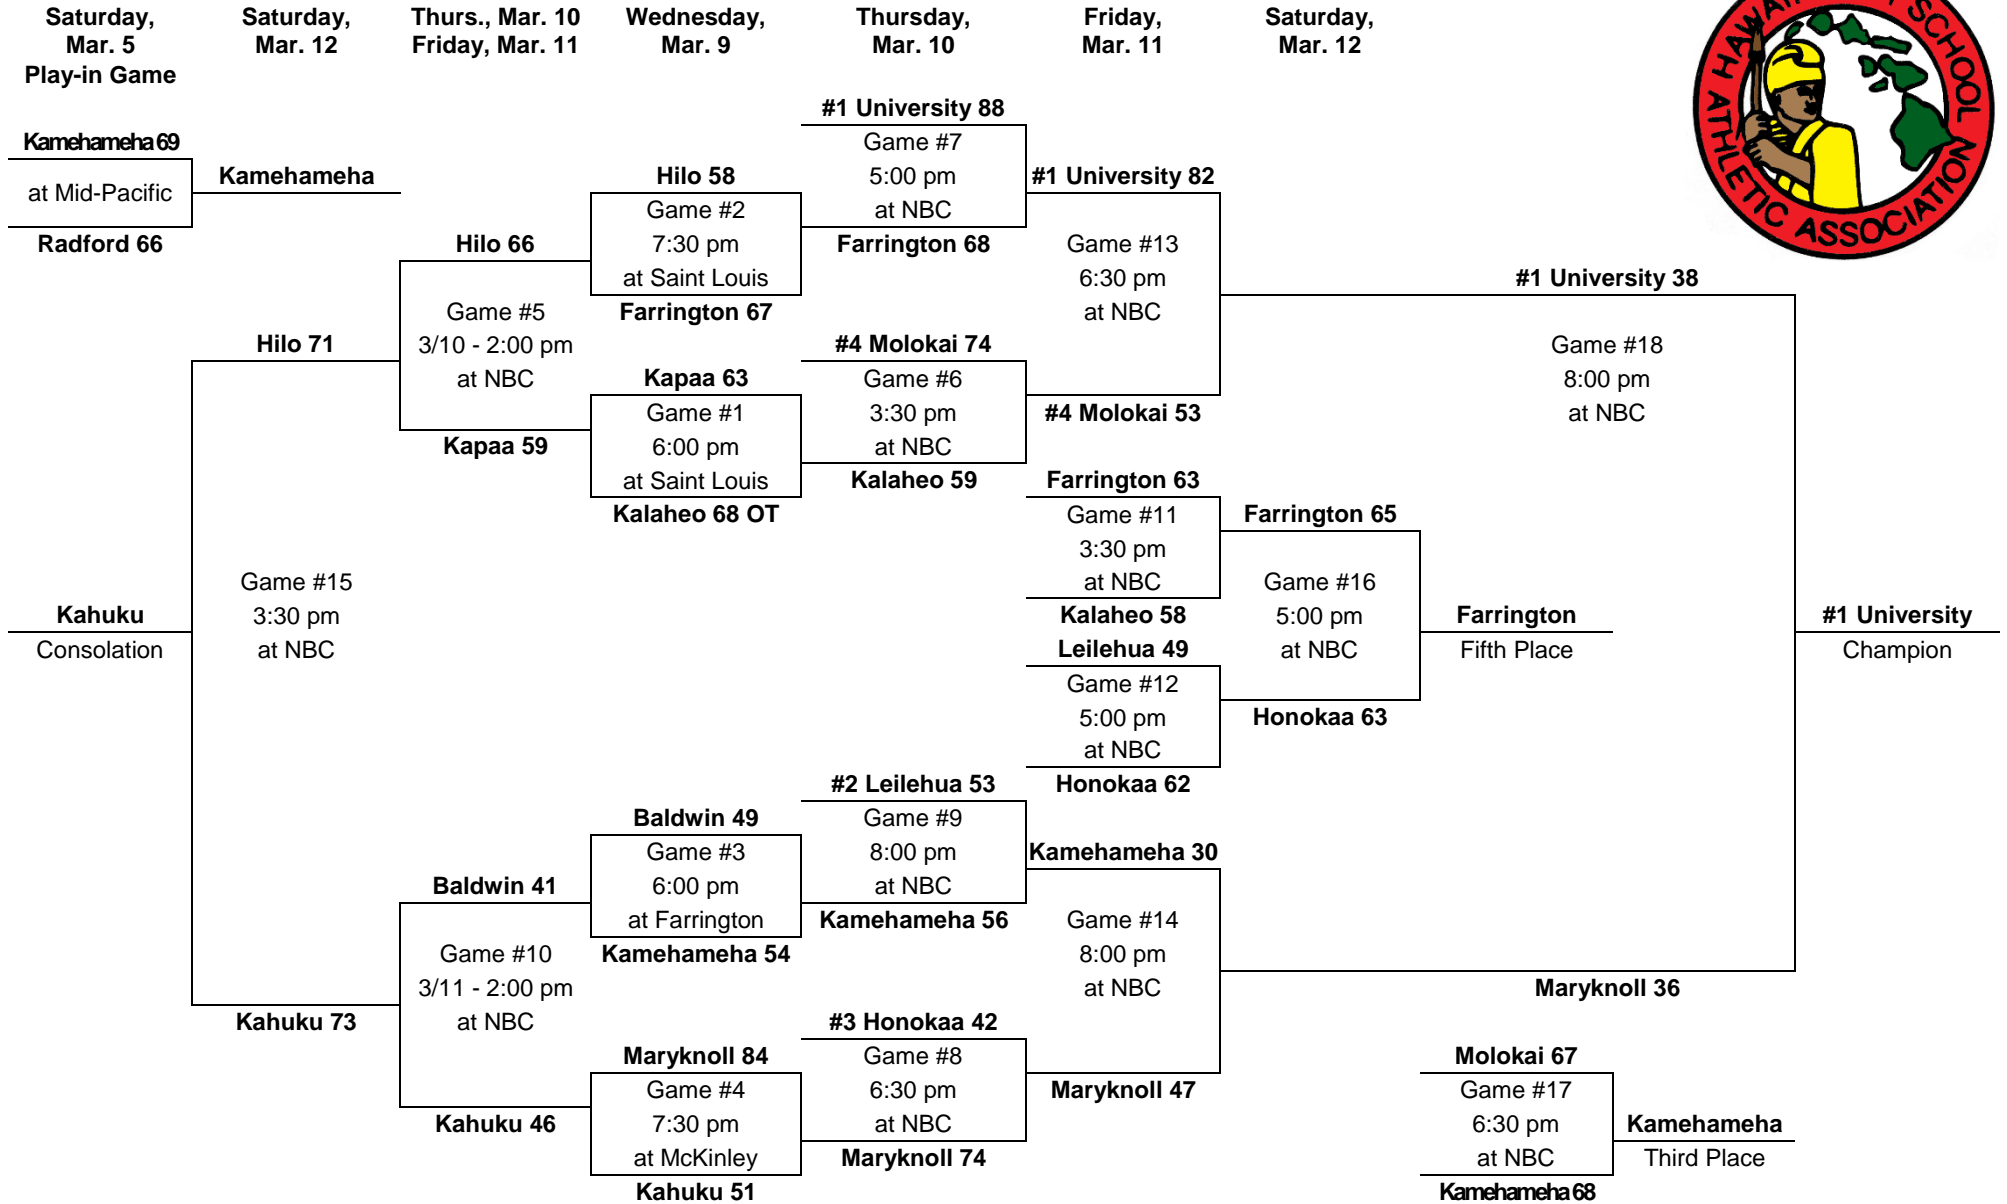

1988

– Boys Basketball - Division AA: 12-team tournament (McCabe gym, Farrington gym, Neal S. Blaisdell Arena)

PARTICIPATING TEAMS					Leading scorer:
OIA (4) 1. Leilehua 2. Kalaheo 3. Farrington 4. Kahuku	ILH (3) 1. University 2. Maryknoll 3. Kamehameha	BIIF (2) 1. Honokaa 2. Hilo	MIL (2) 1. Molokai 2. Baldwin	KIF (1) 1. Kapaa	(3 games) Jarrin Akana, Molokai (22 FG, 8 3-FG, 27-31 FT, 79 pts, 26.3 ppg) (4 games) Tavesi Augafa, Farrington (27 FG, 1 3-FG, 16-21 FT, 71 pts, 17.3 ppg) (5 games) Lenny Kai, Kamehameha (23 FG, 13 3-FG, 10-13 FT, 69 pts, 13.8 ppg)
Play-in: Radford (OIA5) vs. Kamehameha (ILH3)					Note: First year of the 3-pt FG