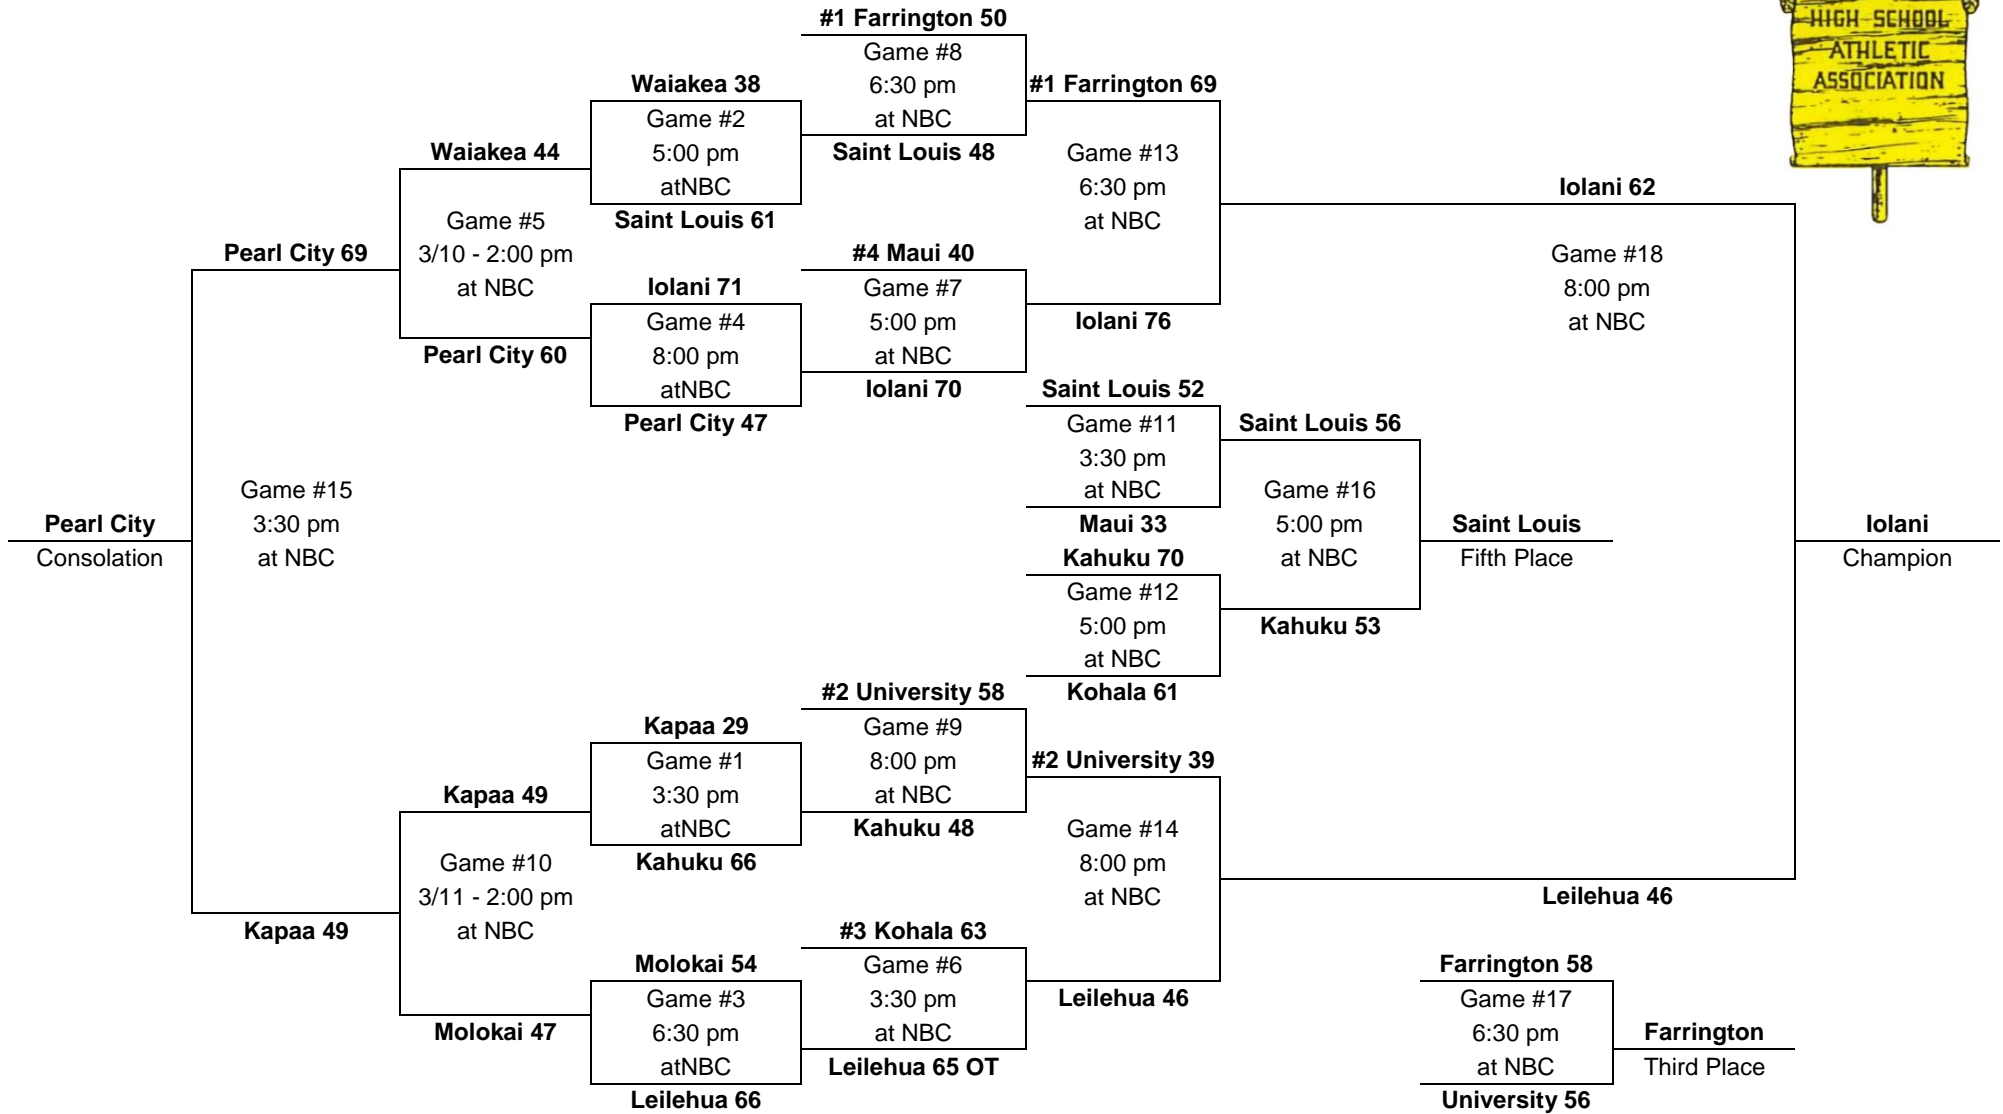

1983 – Boys Basketball - Division AA: 12-team tournament (Neal S. Blaisdell Arena, Honolulu)

Saturday,
Mar. 12

Friday, Mar. 11
Thurs., Mar. 10

Wednesday,
Mar. 9

Thursday,
Mar. 10

Friday,
Mar. 11

Saturday,
Mar. 12

PARTICIPATING TEAMS					Leading scorer:
OIA (4) 1. Farrington 2. Leilehua 3. Kahuku 4. Pearl City	ILH (3) 1. University 2. Iolani 3. Saint Louis	BIIF (2) 1. Kohala 2. Waiakea	MIL (2) 1. Maui 2. Molokai	KIF (1) 1. Kapaa	(4 games) Todd Smith, Leilehua (31 FG, 18-24 FT, 80 pts, 20.0 ppG)
					Note: First time two unseeded teams met in the finals. First time a team (Iolani) to win 4 games for the title.