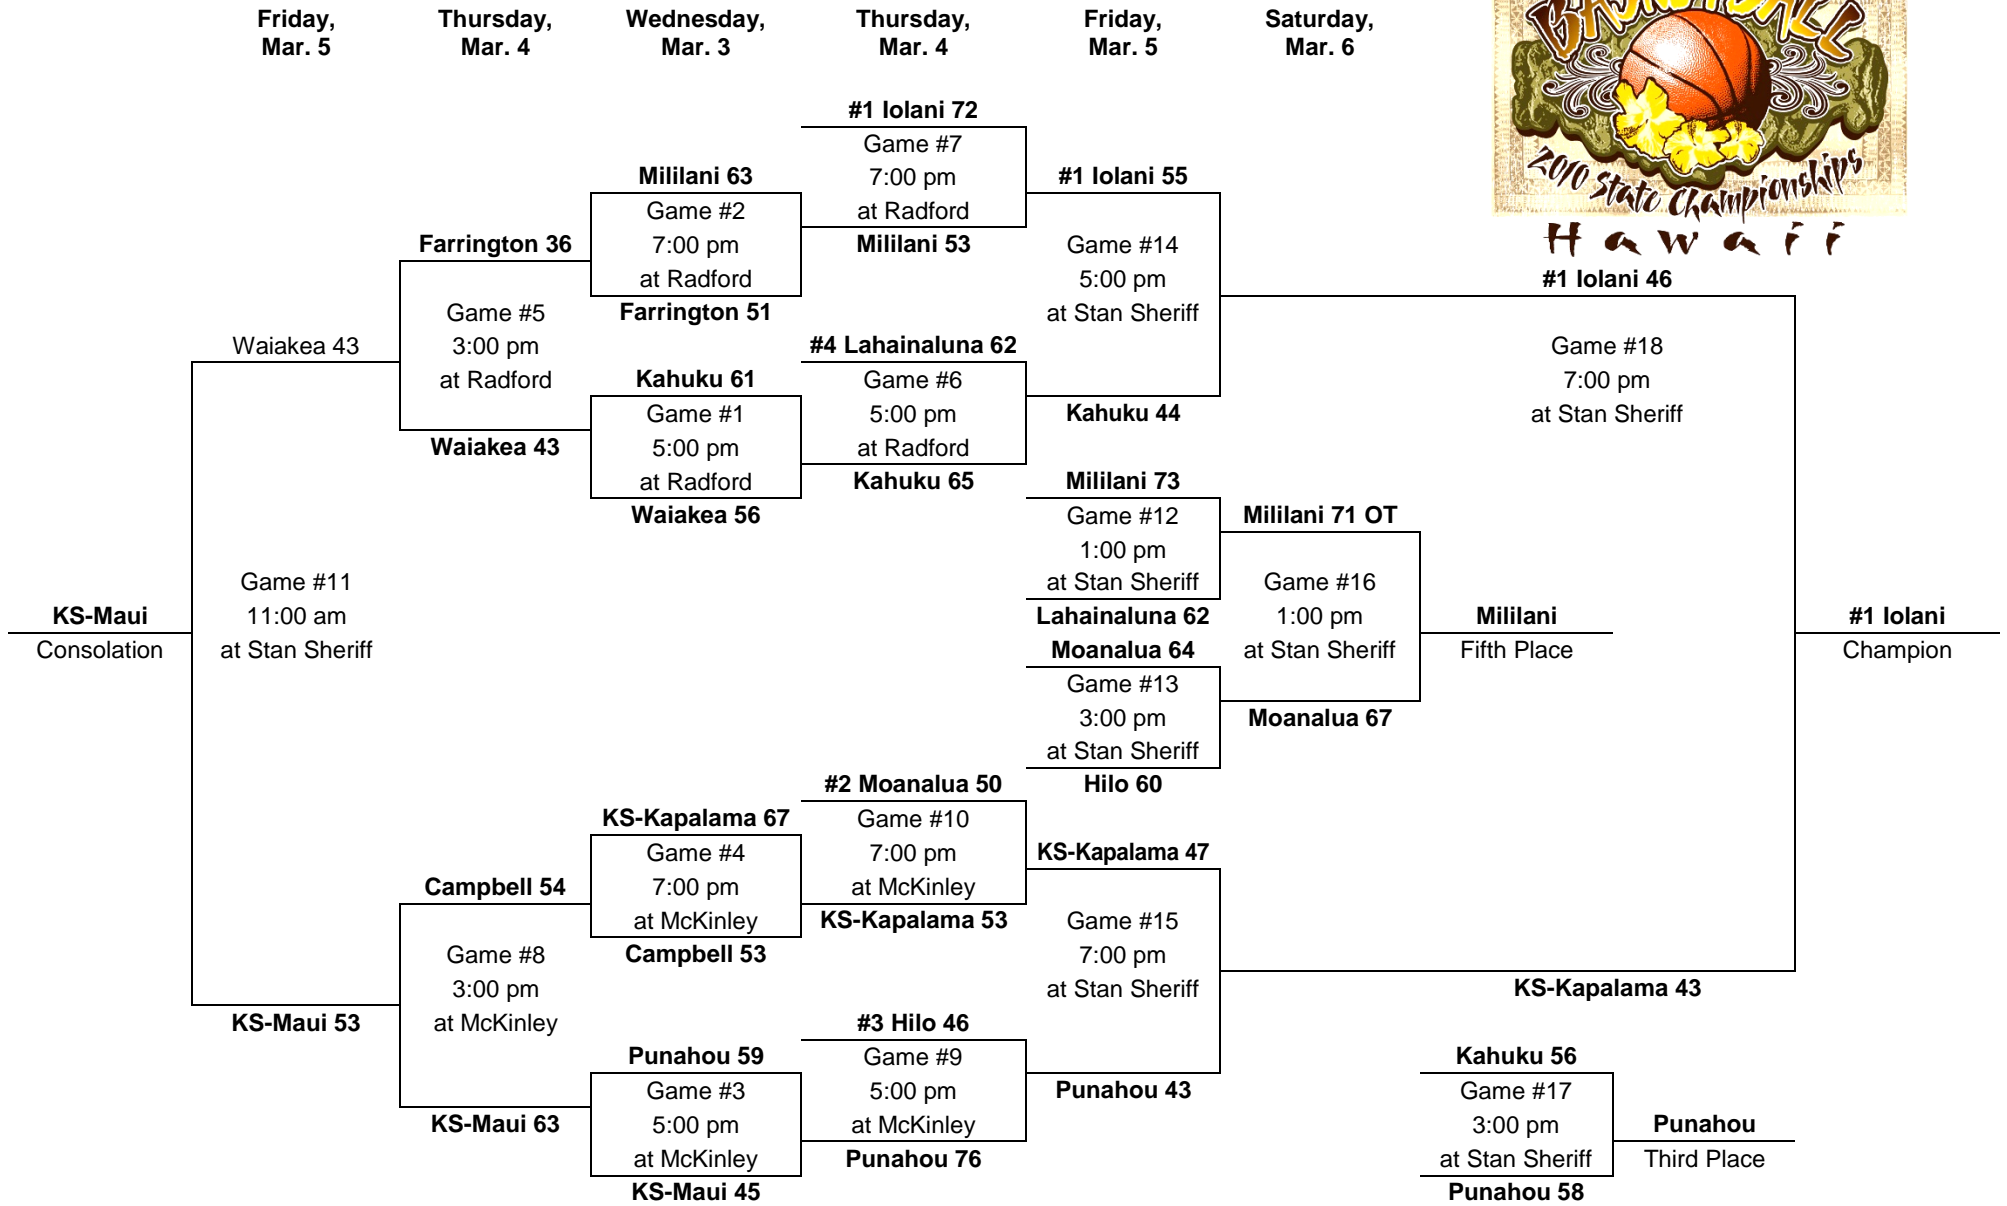

PARTICIPATING TEAMS				ALL-TOURNAMENT TEAM: Kainoa Chu, Iolani – Most Outstanding Player	
OIA (5) 1. Moanalua 2. Kahuku 3. Mililani 4. Campbell 5. Farrington	ILH (3) 1. Iolani 2. Punahou 3. KS-Kapalama	BIIF (2) 1. Hilo 2. Waiakea	MIL (2) 1. Lahainaluna 2. KS-Maui	Micah Christensen, KS-Kapalama	Nehoa Akina, Kahuku
				Marcus Monroe, Moanalua	Henry Cassiday, Punahou
				Reginald Griffin, Mililani	
				Leading scorer: (3 games) Kainoa Chu, Iolani (19-40 FG, 10-23 3-FG, 21-28 FT, 69 pts, 23.0 ppg)	
				(4 gm) Nehoa Akina, Kahuku (23-68 fg, 13-35 3fg, 21-26 ft, 80 pts, 20.0 ppg)