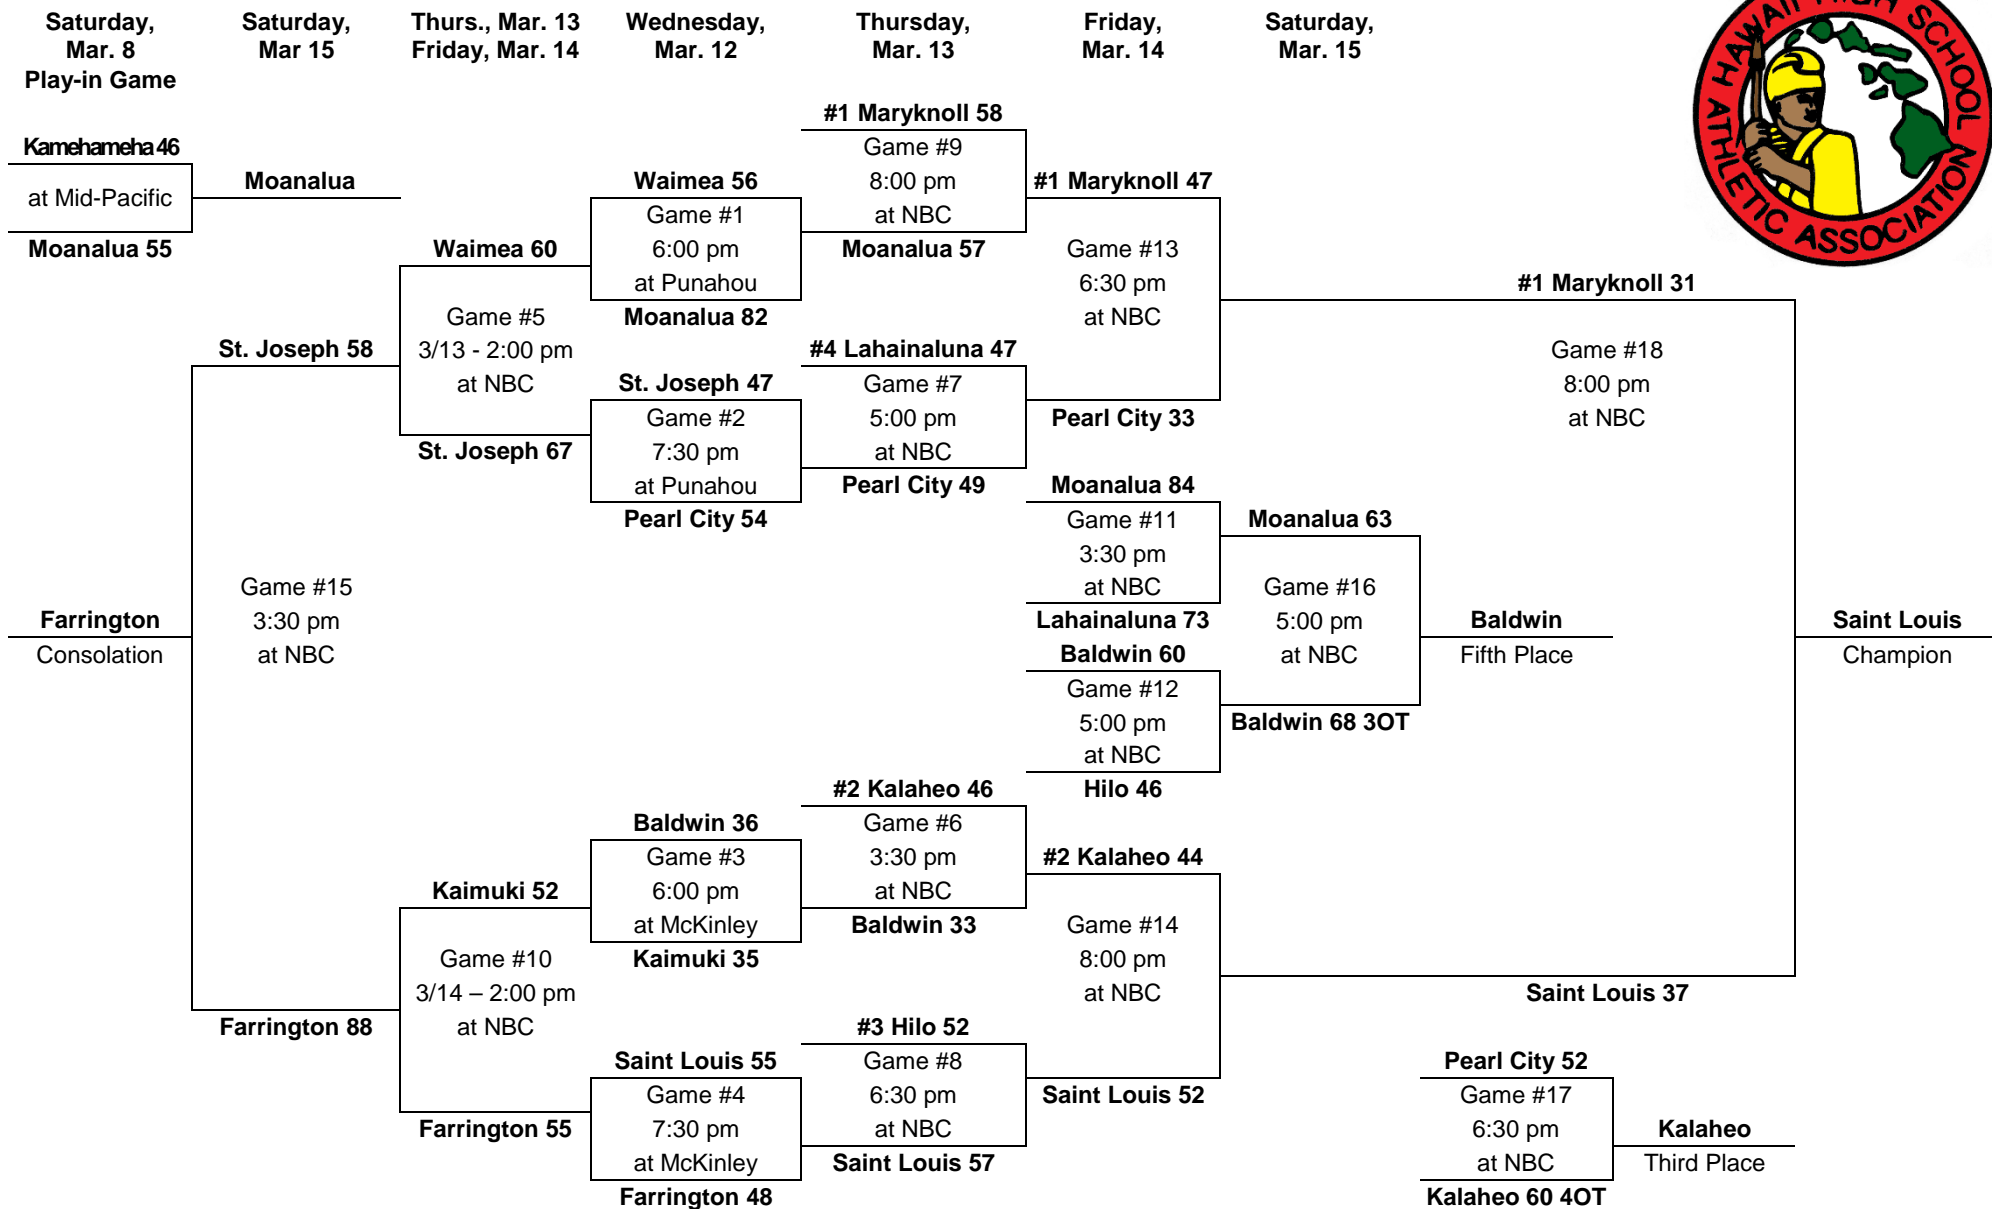

1986 – Boys Basketball - Division AA: 12-team tournament (McKinley gym, Punahou gym, Neal S. Blaisdell Arena)

PARTICIPATING TEAMS					Leading scorer: (3 games) Jeff Liborio, St. Joseph (20 FG, 8-10 FT, 48 pts (16.0 ppg)) (4 games) David Cooper, Saint Louis (18 FG, 16-26 FT, 52 pts, 13.0 ppg)
OIA (5) 1. Kalaheo 2. Pearl City 3. Kaimuki 4. Farrington 5. Moanalua	ILH (2) 1. Maryknoll 2. Saint Louis	BIIF (2) 1. Hilo 2. St. Joseph	MIL (2) 1. Lahainaluna 2. Baldwin	KIF (1) 1. Waimea	
Play-in: Moanalua (OIA5) vs. Kamehameha (ILH3)