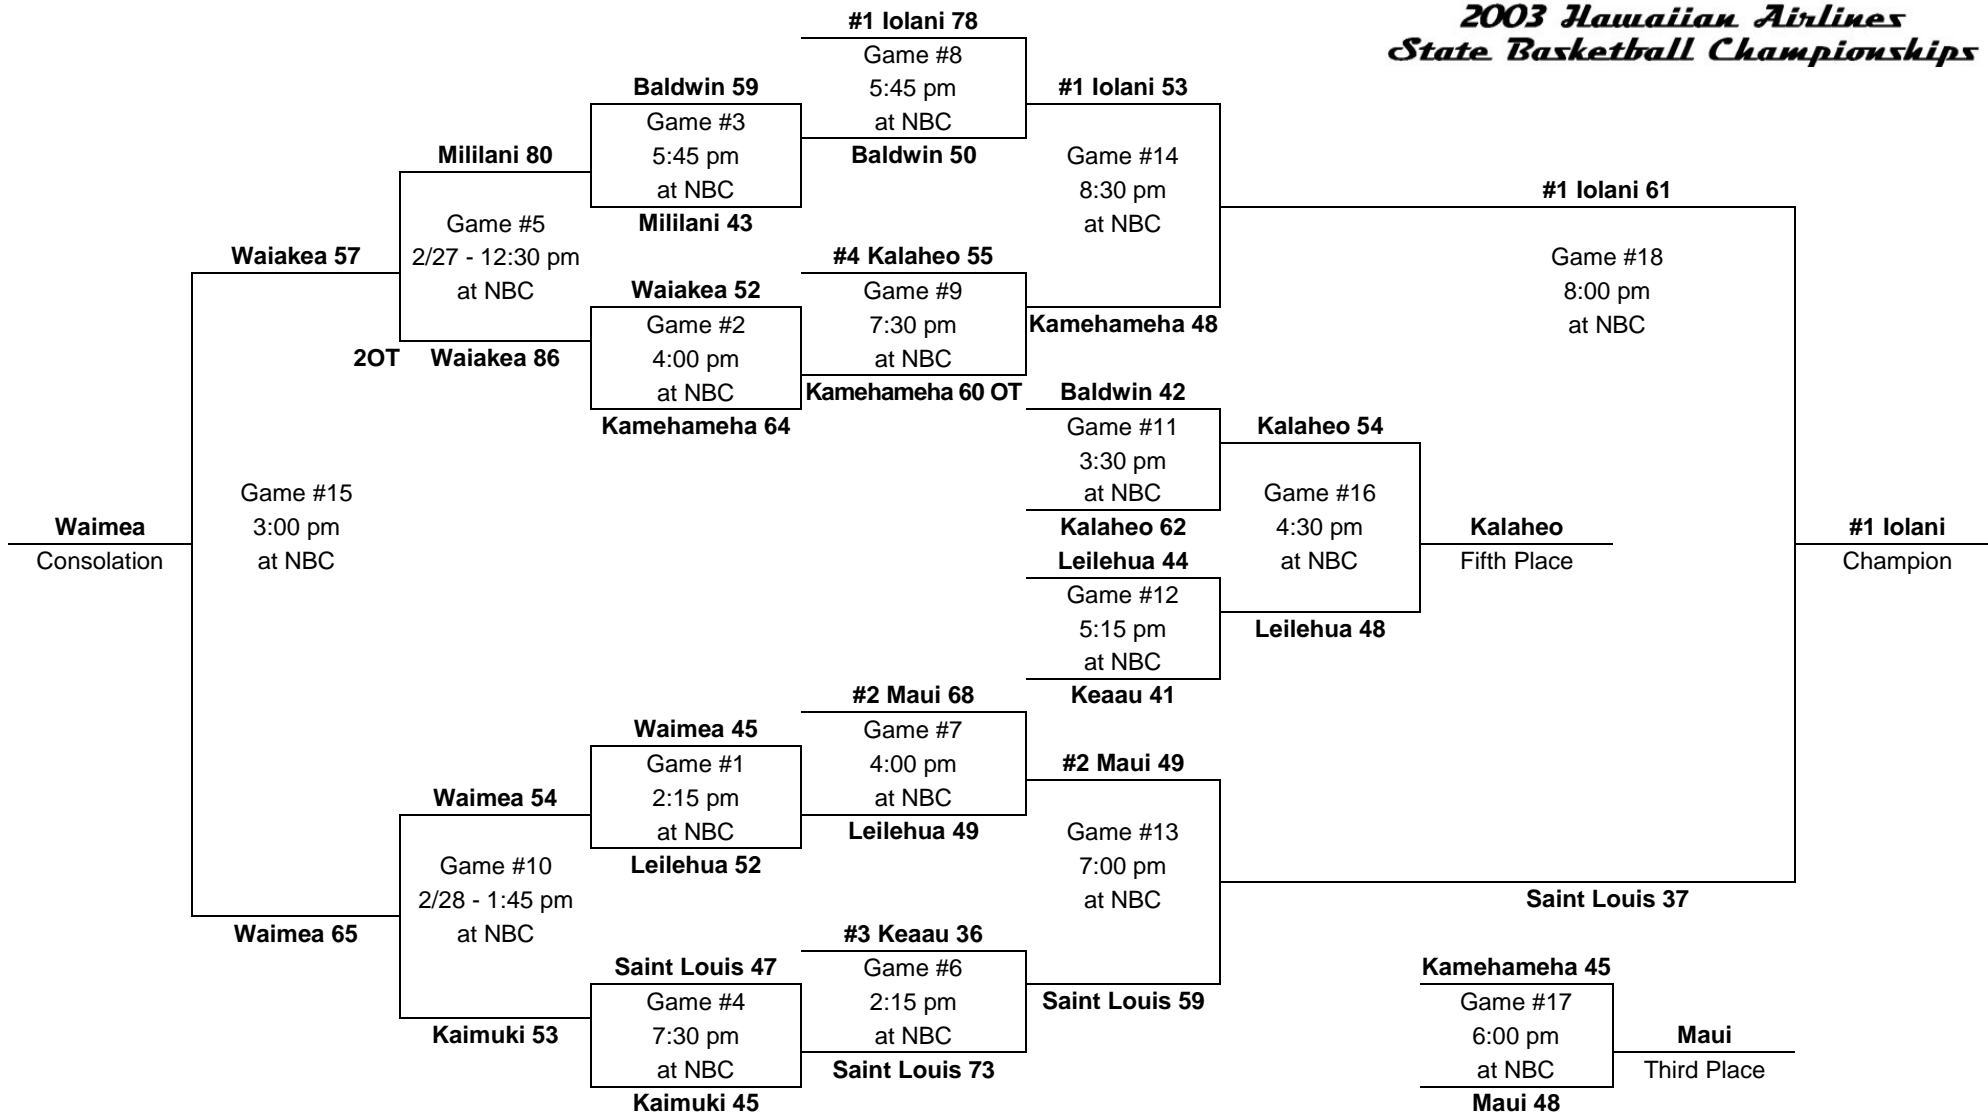

2003 Hawaiian Airlines State Basketball Championships

PARTICIPATING TEAMS					ALL-TOURNAMENT TEAM: Derrick Low, Iolani – Most Outstanding Player Jason Rivers, Saint Louis Maafu Finau, Maui Sam Wilhoite, Kalaheo Levi Bartholomew, Waiakea Bobby Nash, Iolani	
OIA (4) 1. Kalaheo 2. Leilehua 3. Kaimuki 4. Mililani	ILH (3) 1. Iolani 2. Saint Louis 3. Kamehameha	BIIF (2) 1. Keaau 2. Waiakea	MIL (2) 1. Maui 2. Baldwin	KIF (1) 1. Waimea		Leading scorers: (3 games) Sam Wilhoite, Kalaheo (25 FG, 0 3-FG, 19-24 FT, 69 pts, 23.0 ppg) (3 games) Levi Bartholomew, Waiakea (22 FG, 1 3-FG, 22-28 FT, 67 pts, 22.3 ppg)