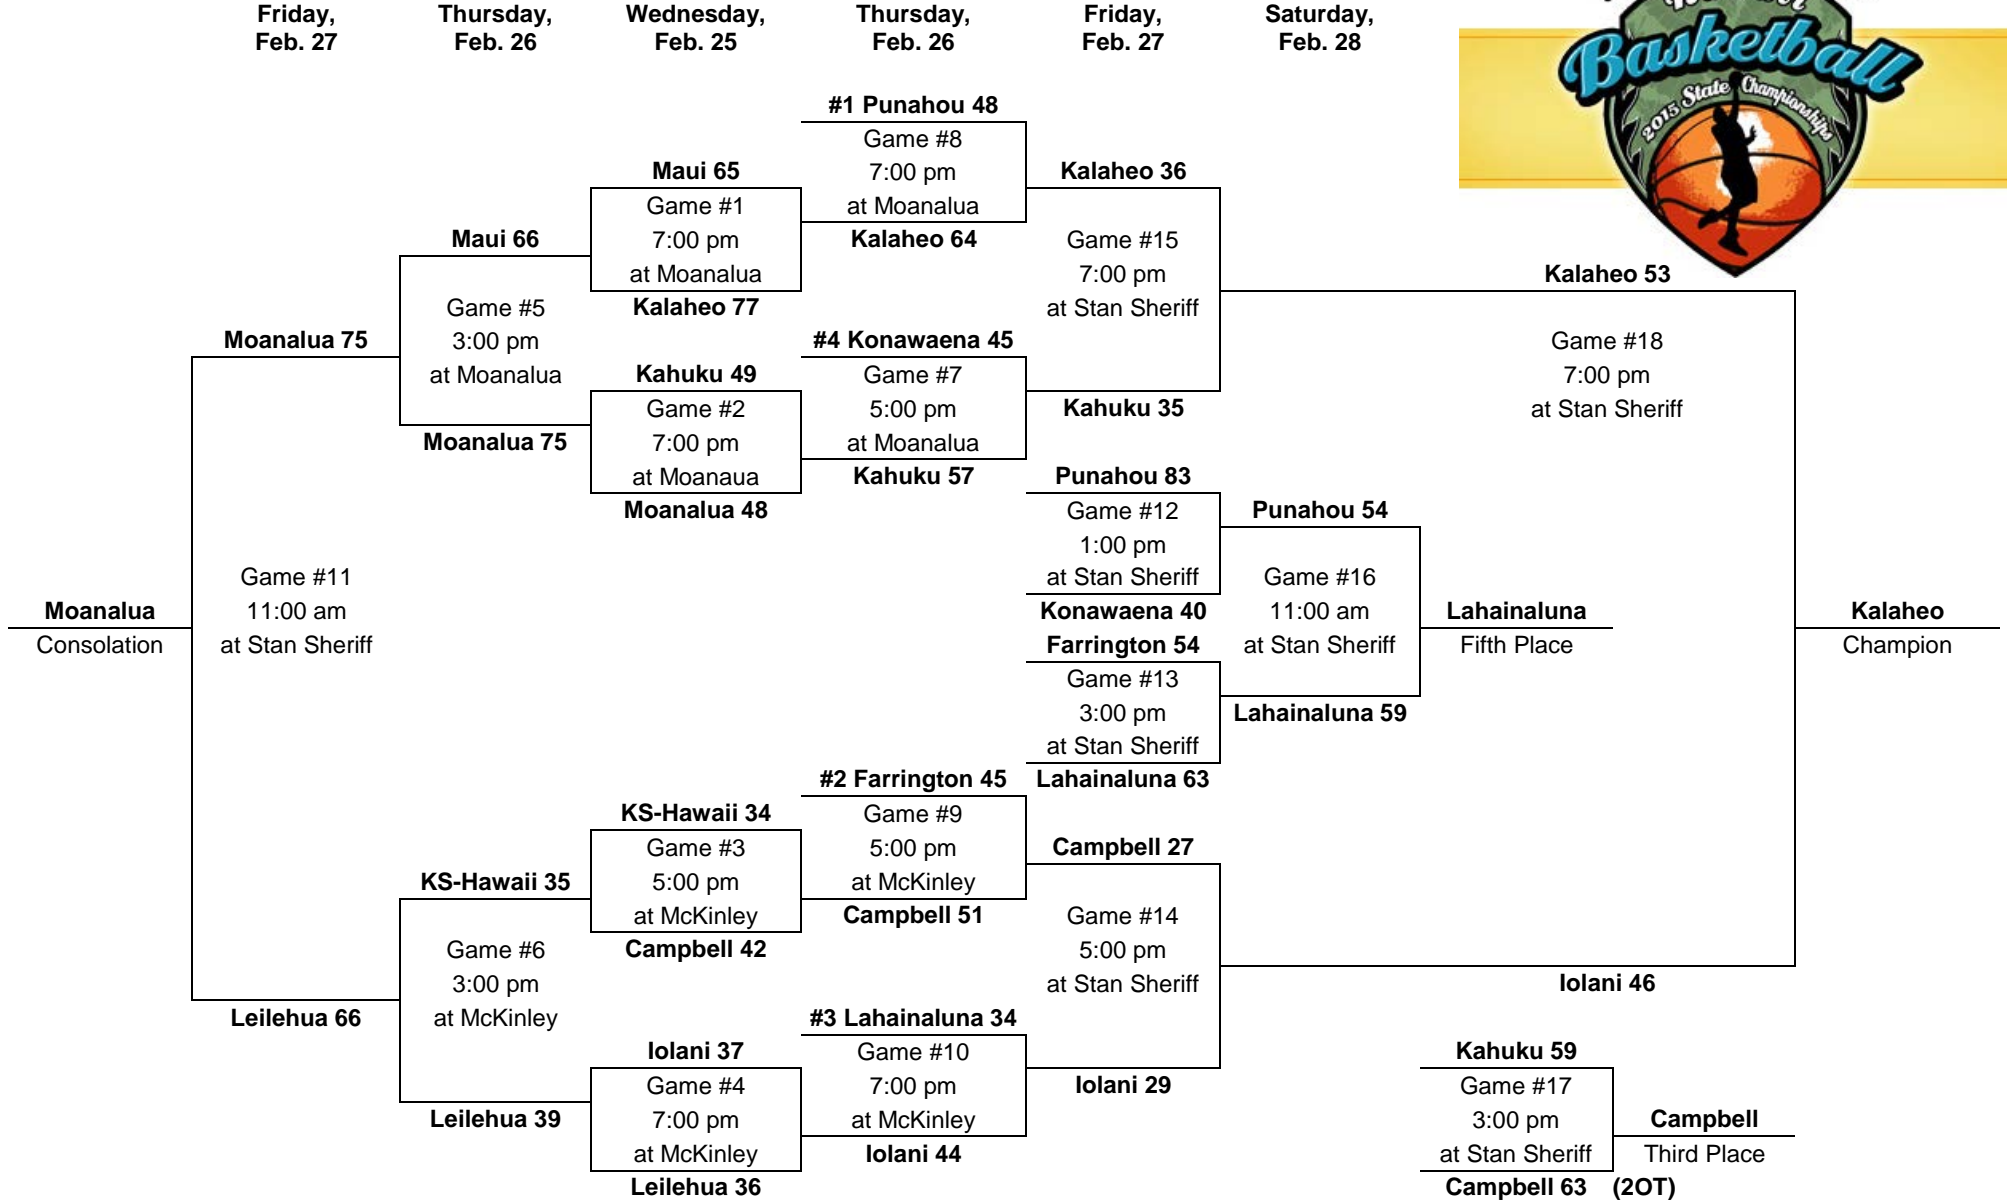

2015 – Boys Basketball - Division 1: 12-team tournament (Moanalua gym, McKinley gym, Stan Sheriff Center)

PARTICIPATING TEAMS				ALL-TOURNAMENT TEAM: Kaleb Gilmore, Kalaheo – Most Outstanding Player Kupaa Harrison, Kalaheo Denhym Brooke, Kahuku David Marrero, Campbell Leading scorer: (3 games) Kyrie McRaven, Moanalua (24-43 FG, 4-7 3-FG, 5-11 FT, 57 pts, 19.0 ppg) (4 games) Kaleb Gilmore, Kalaheo (18-48 FG, 5-19 3-FG, 40-44 FT, 81 pts, 20.3 ppg)
OIA (6) 1. Farrington 2. Kahuku 3. Kalaheo 4. Leilehua 5. Campbell 6. Moanalua	ILH (2) 1. Punahou 2. Iolani	BIIF (2) 1. Konawaena 2. KS-Hawaii	MIL (2) 1. Lahainaluna 2. Maui