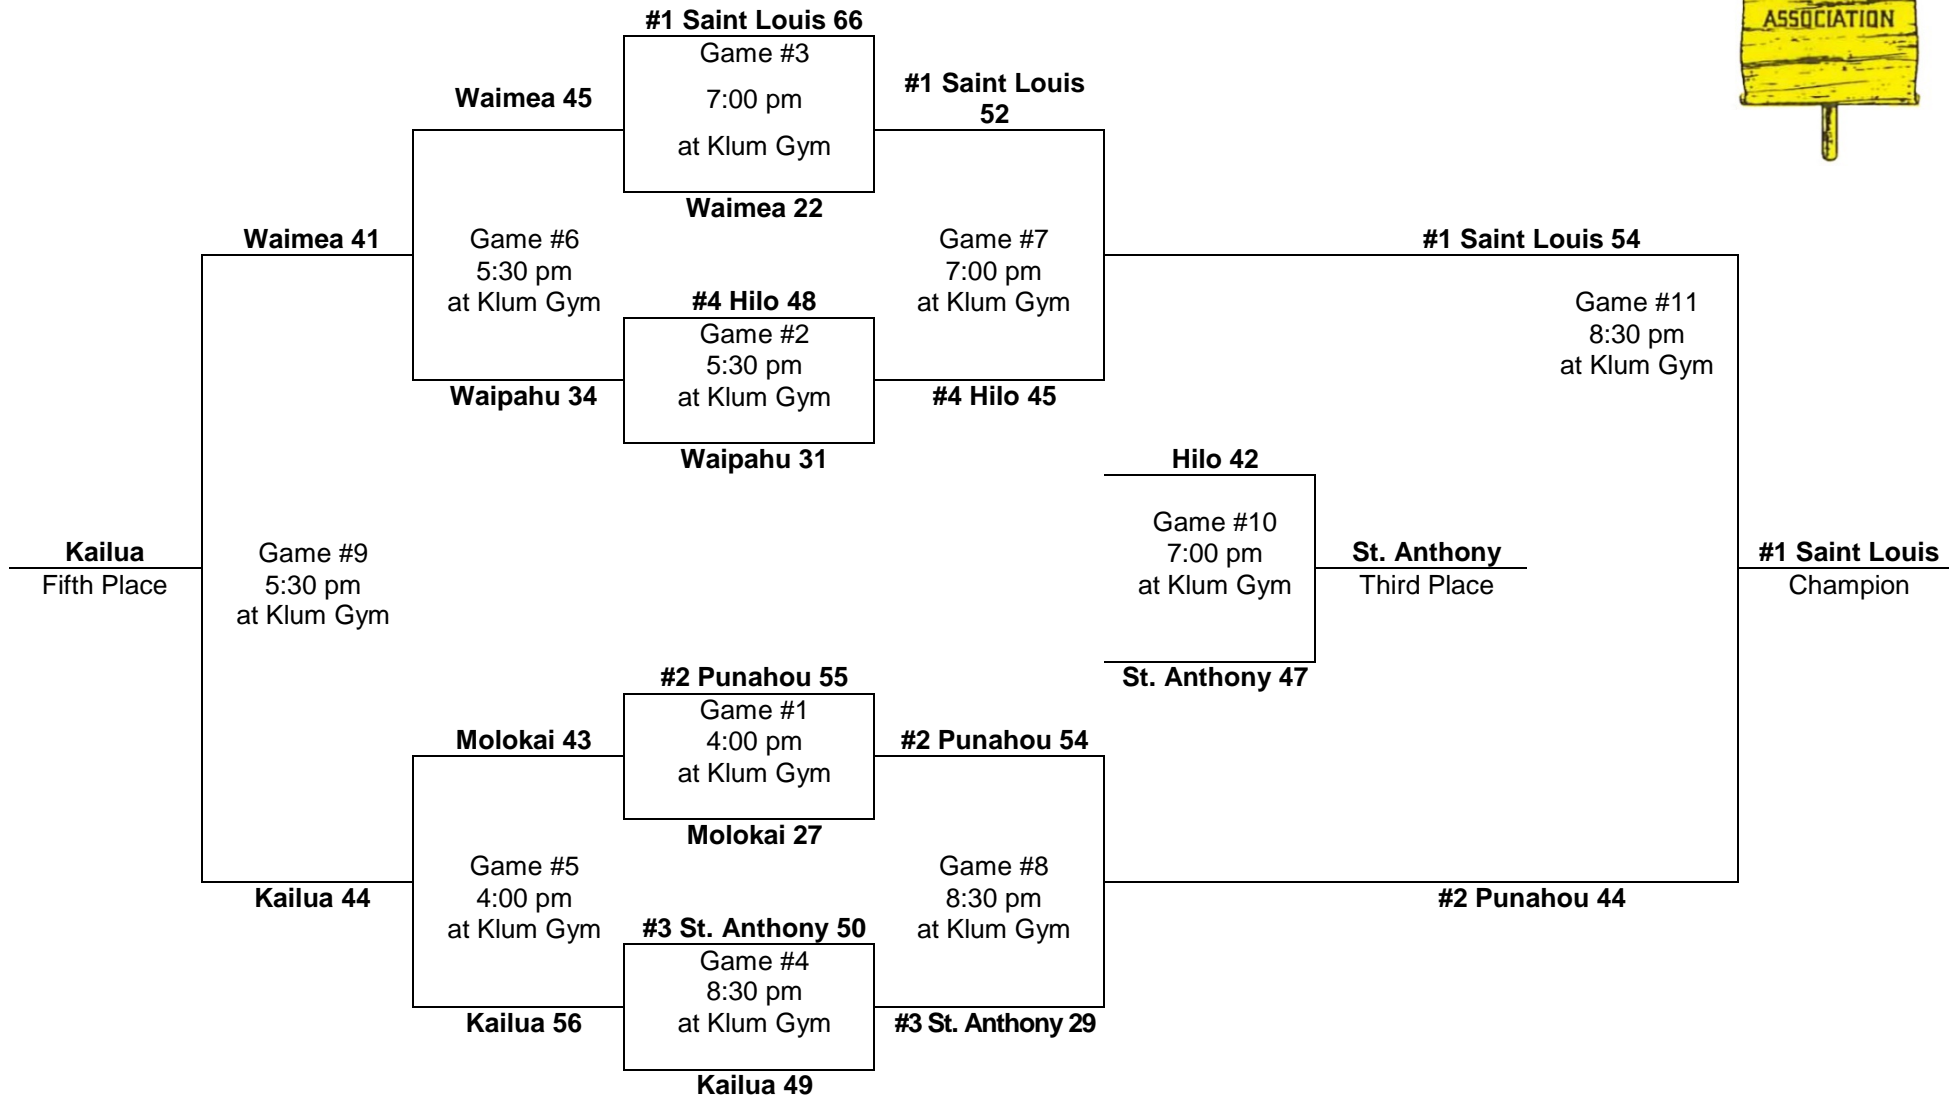

**Saturday
March 11**

**Friday
March 10**

**Thursday
March 9**

**Friday
March 10**

**Saturday
March 11**