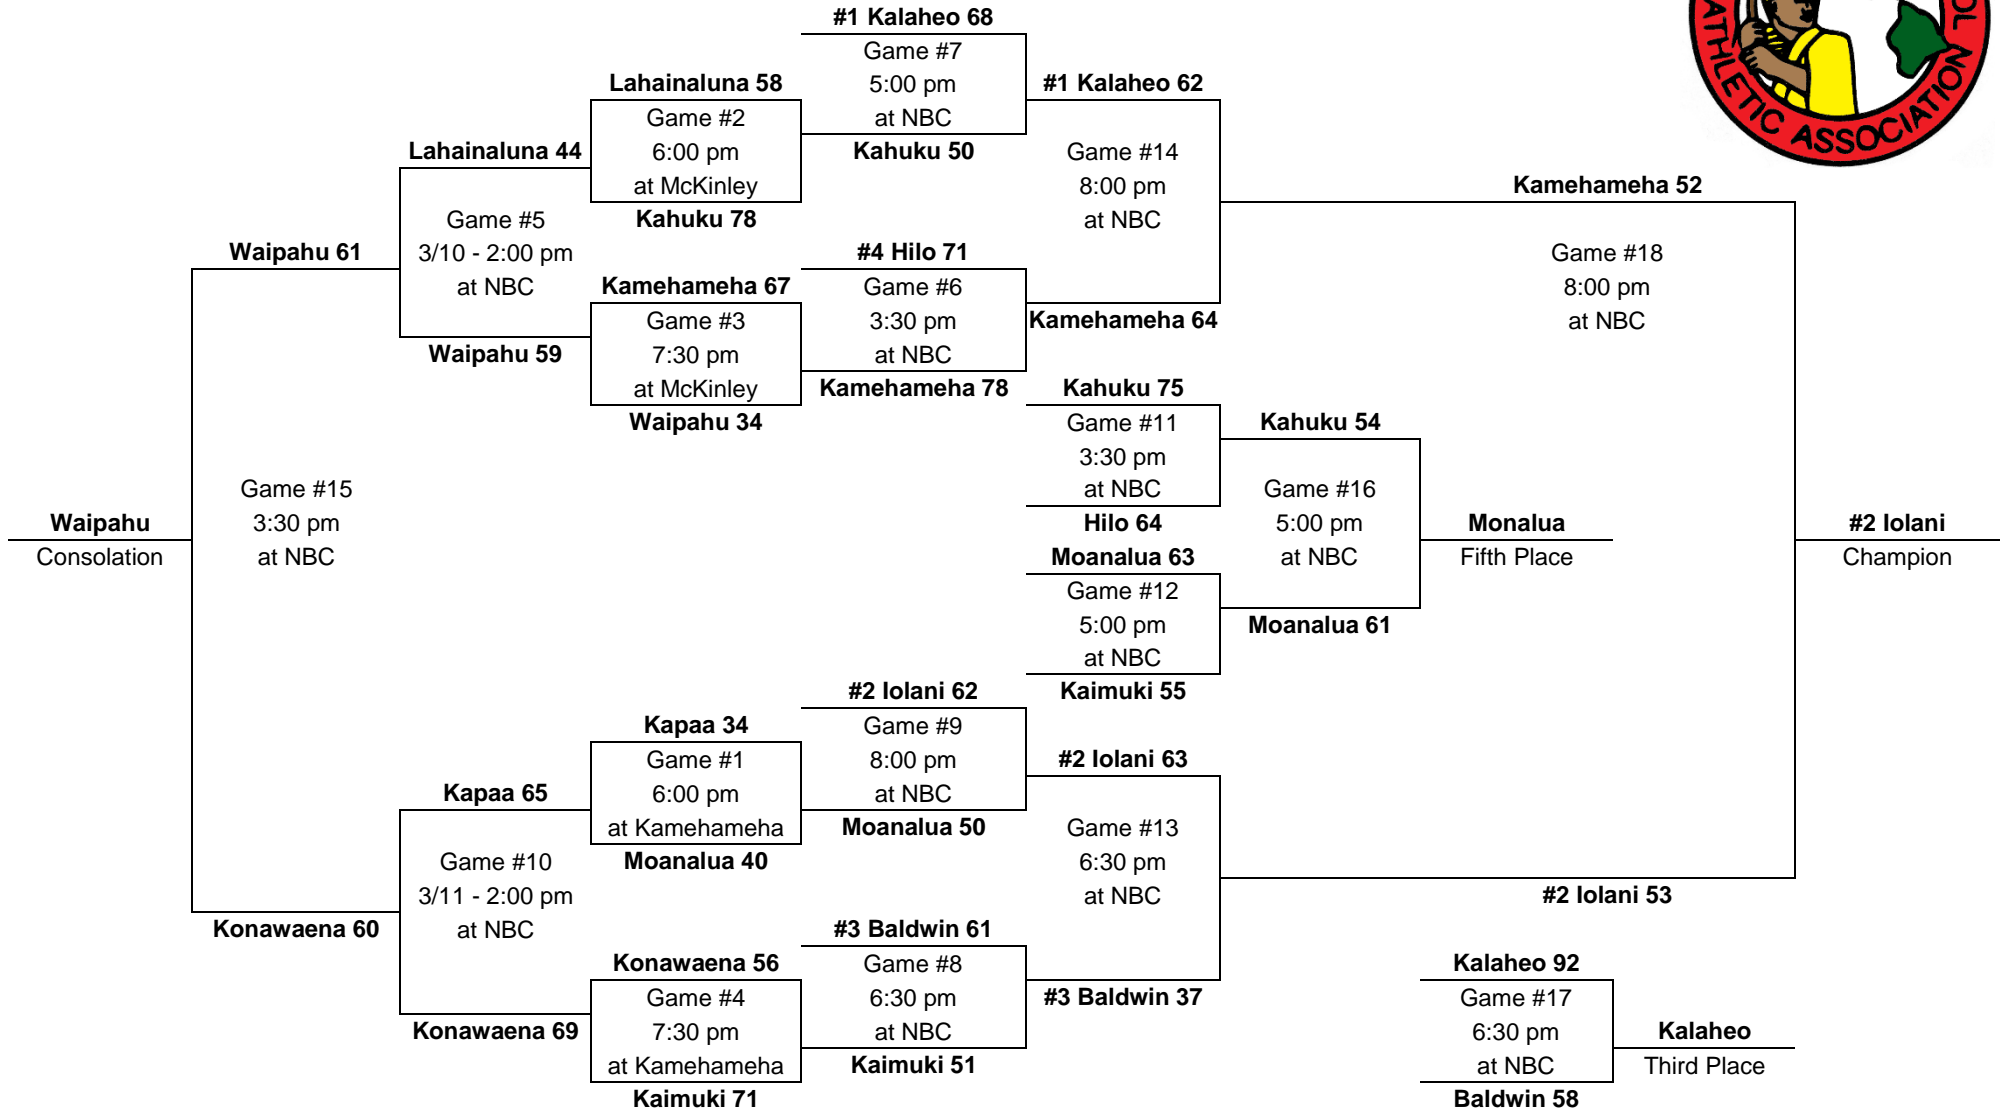

Saturday, Mar. 12   Thurs., Mar. 10   Wednesday, Mar. 9   Thursday, Mar. 10   Friday, Mar. 11   Saturday, Mar. 12