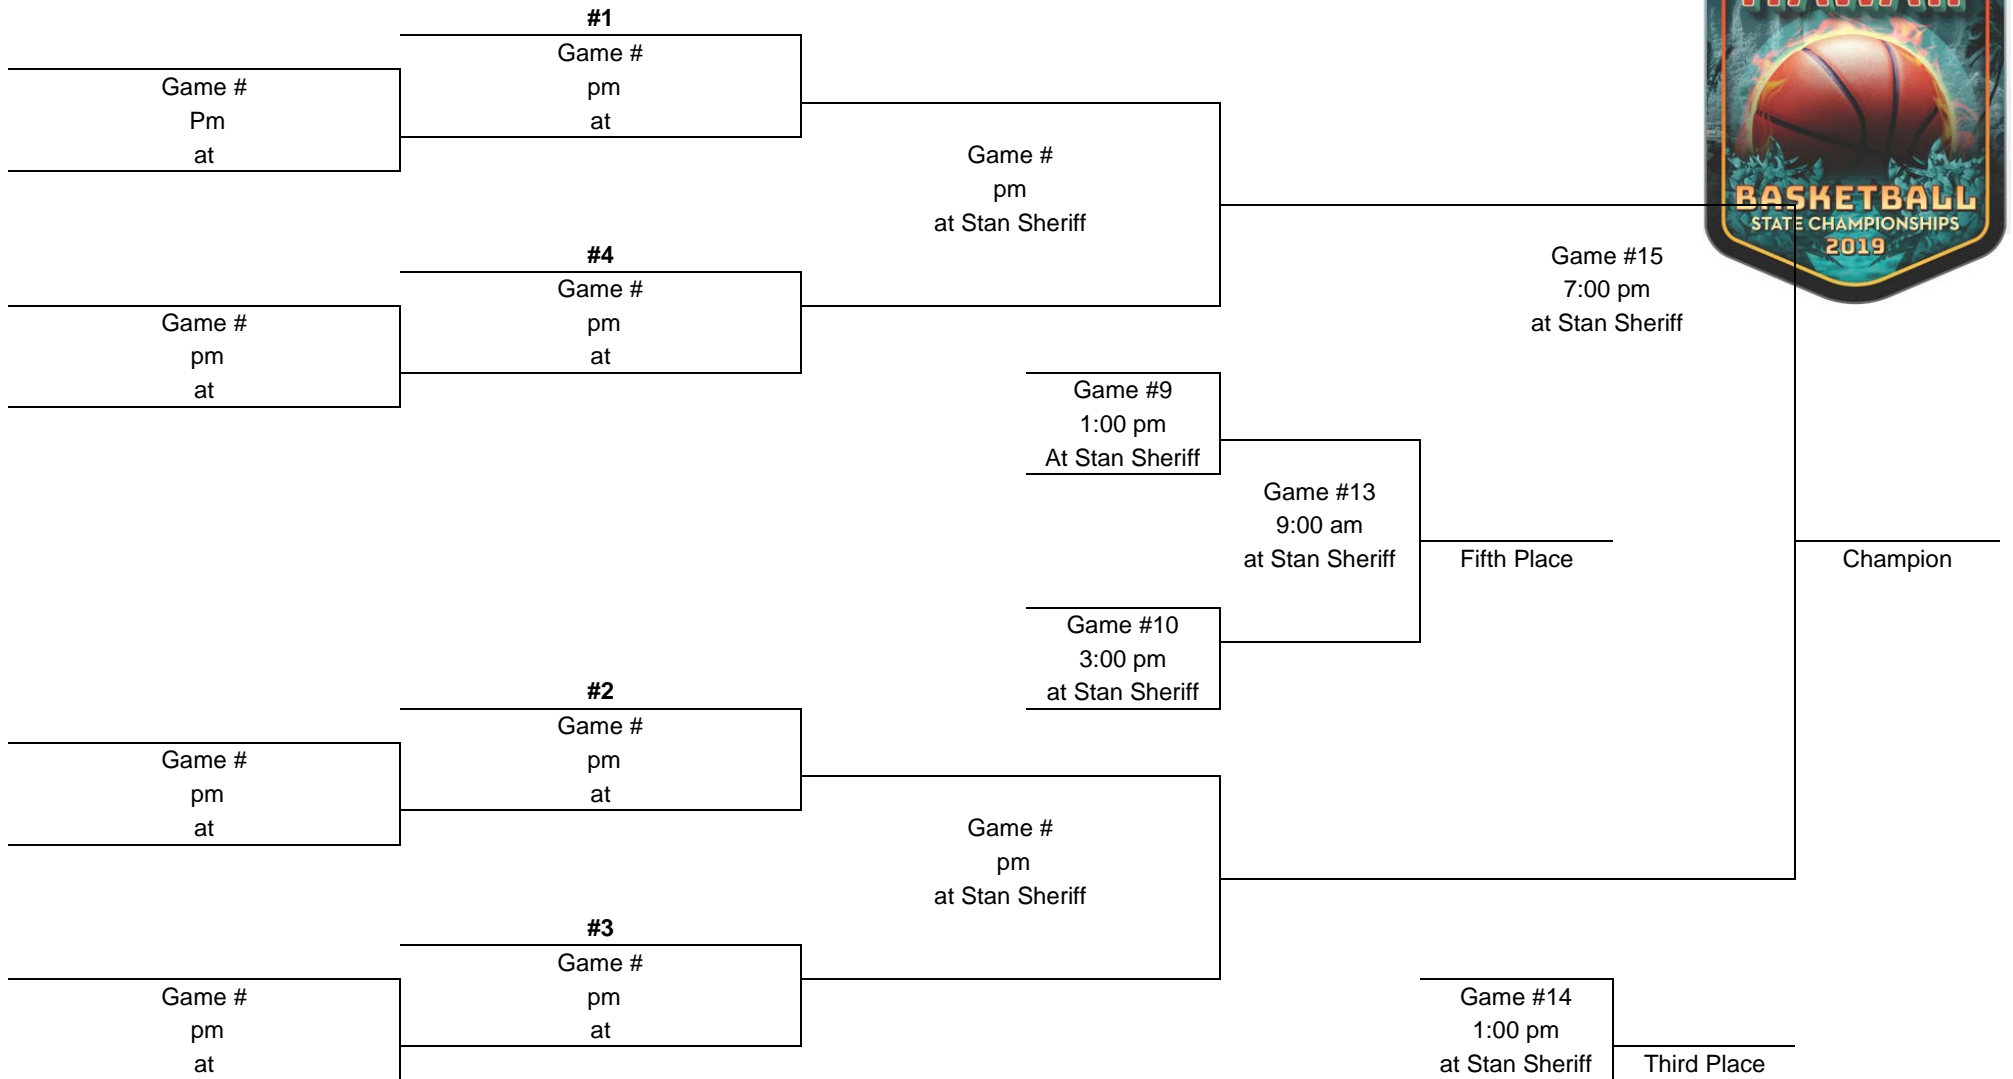

2019 – Boys Basketball - Division 1: 12-team tournament (School sites, McKinley gym, Moanalua gym, Stan Sheriff Center)

Monday, Feb. 18

Thursday, Feb. 21

Friday, Feb. 22

Saturday, Feb. 23

PARTICIPATING TEAMS				ALL-TOURNAMENT TEAM:
OIA (5)	ILH (3)	BIIF (2)	MIL (2)	– Most Outstanding Player
1.	1.	1.	1.	Leading scorer: (3 games) xxx (4 games) xxx
2.	2.	2.	2.	
3.	3.			
4.				
5.				