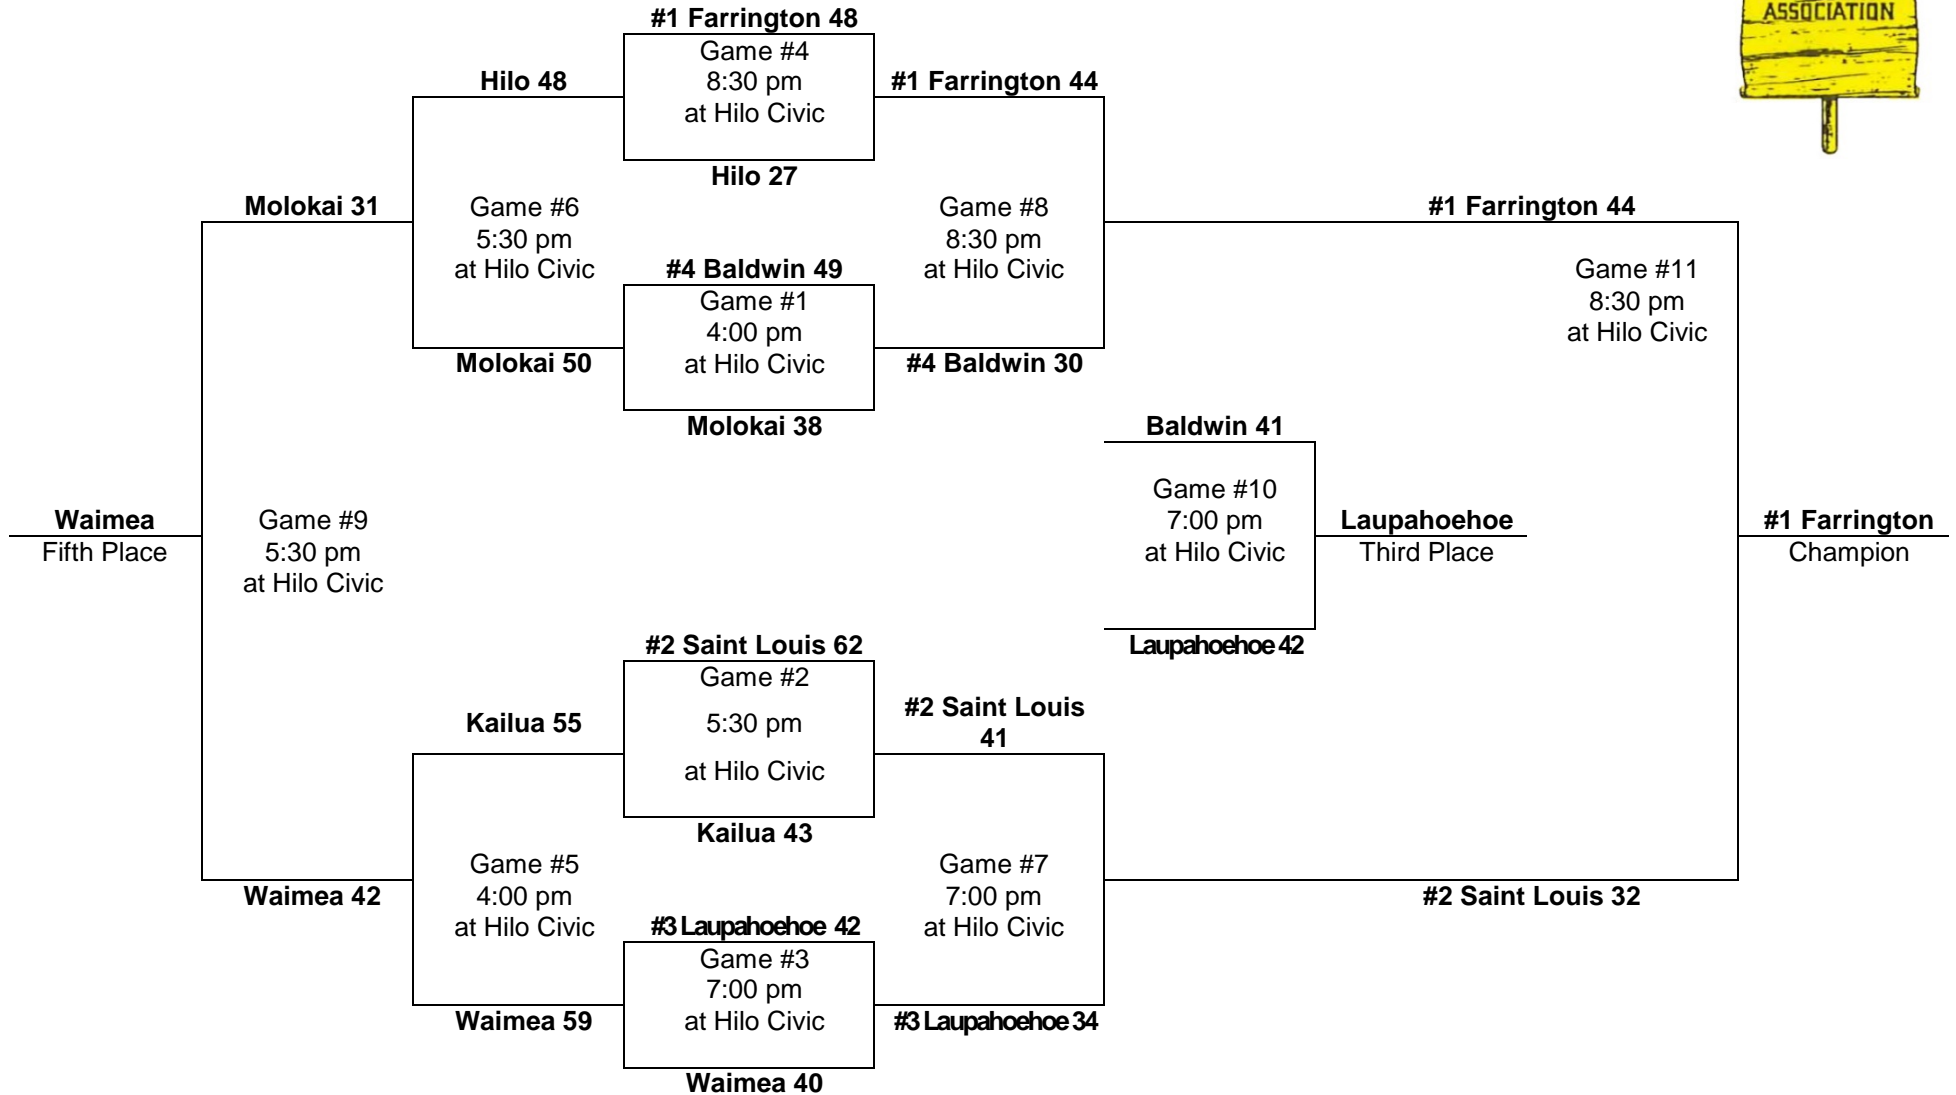

1960 – Boys Basketball - Division "A": 8-team tournament (Hilo Civic Auditorium)

Saturday
March 5

Friday
March 4

Thursday
March 3

Friday
March 4

Saturday
March 5

PARTICIPATING TEAMS

ROIA (1) 1. Kailua	HIL (2) 1. Farrington 2. Saint Louis	BIIF (2) 1. Laupahoehoe 2. Hilo	MIL (1) 1. Baldwin	MLIL (1) 1. Molokai	KIF (1) 1. Waimea	Leading scorer: Sol Malani, Laupahoehoe (21 FG, 16-21 FT, 68 pts, 22.7 ppg)
------------------------------	---	--	------------------------------	-------------------------------	-----------------------------	--