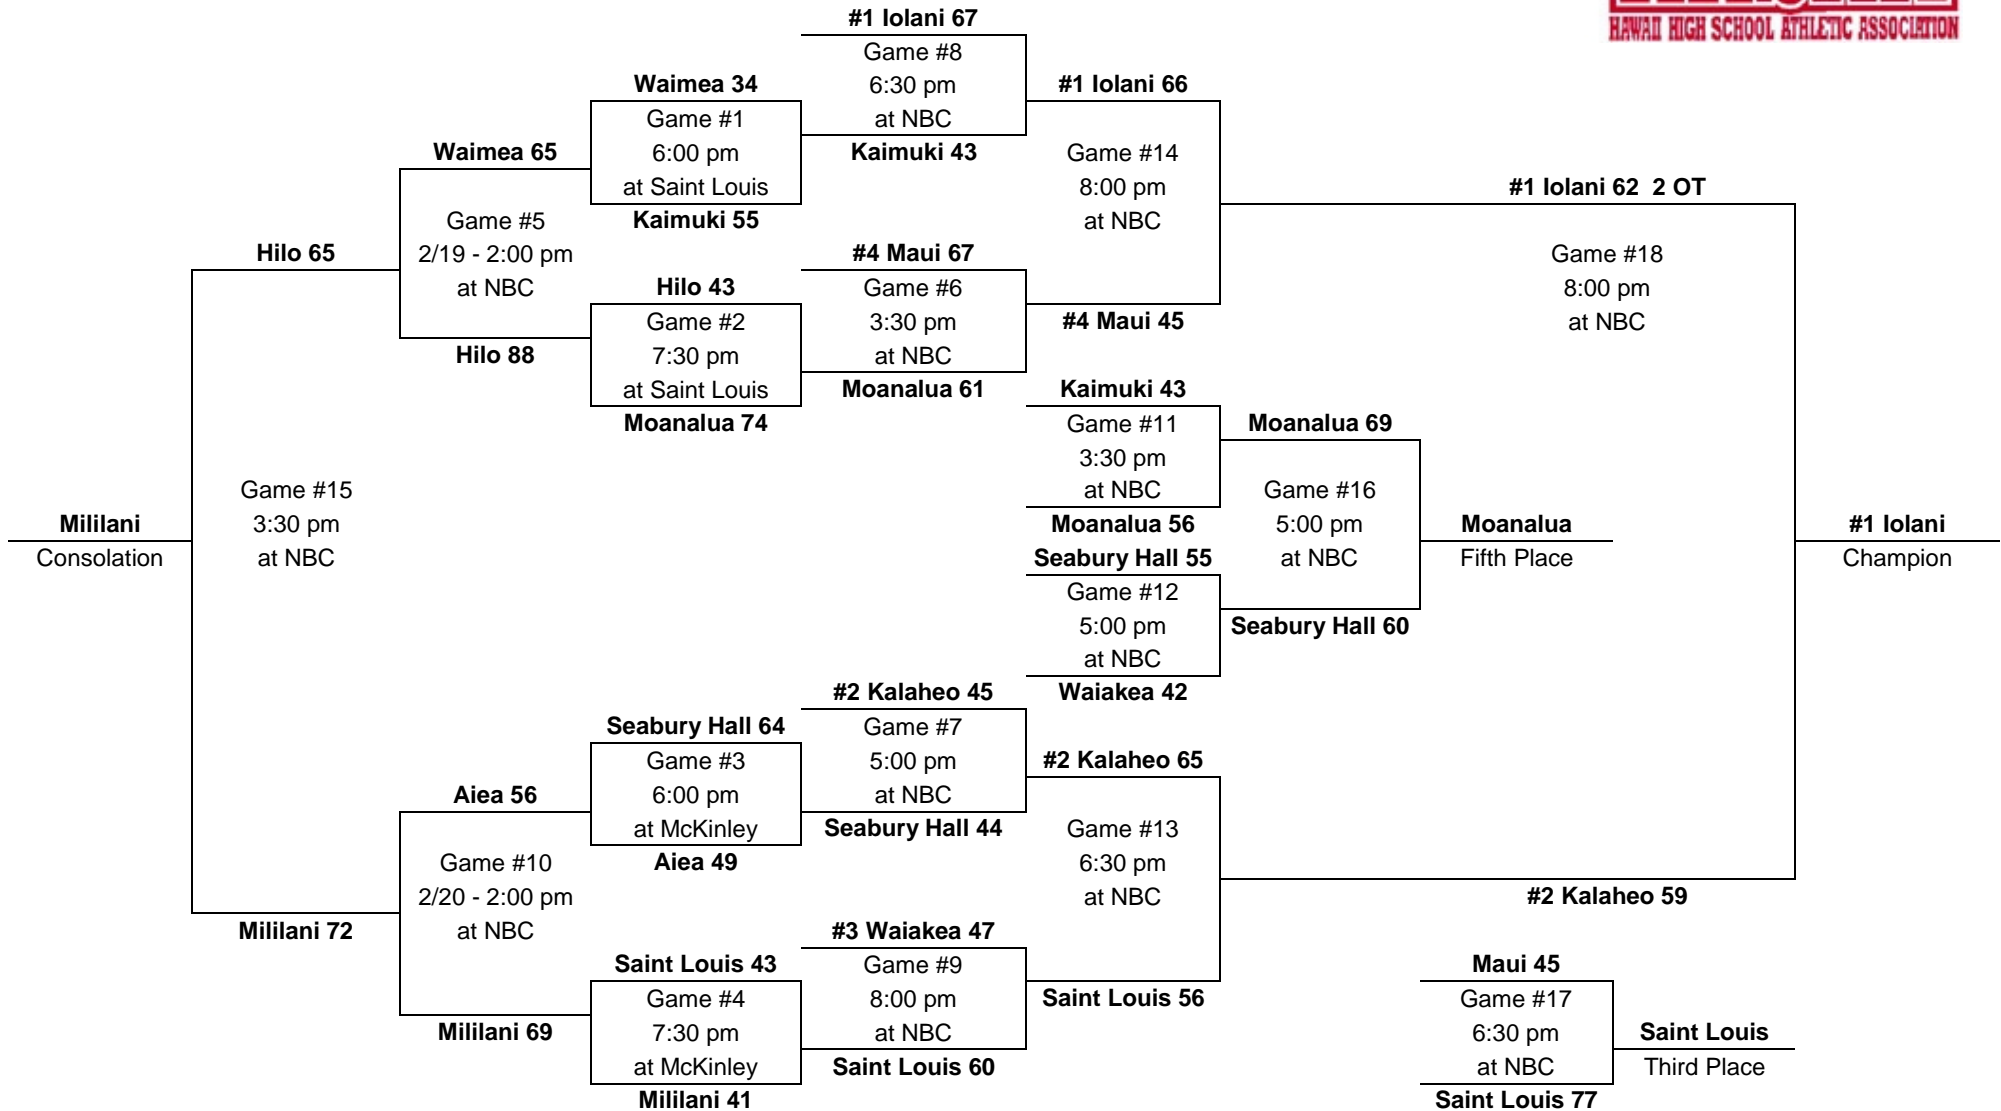

Saturday,
Feb. 21

Thurs., Feb. 19
Friday, Feb. 20

Wednesday,
Feb. 18

Thursday,
Feb. 19

Friday,
Feb. 20

Saturday,
Feb. 21