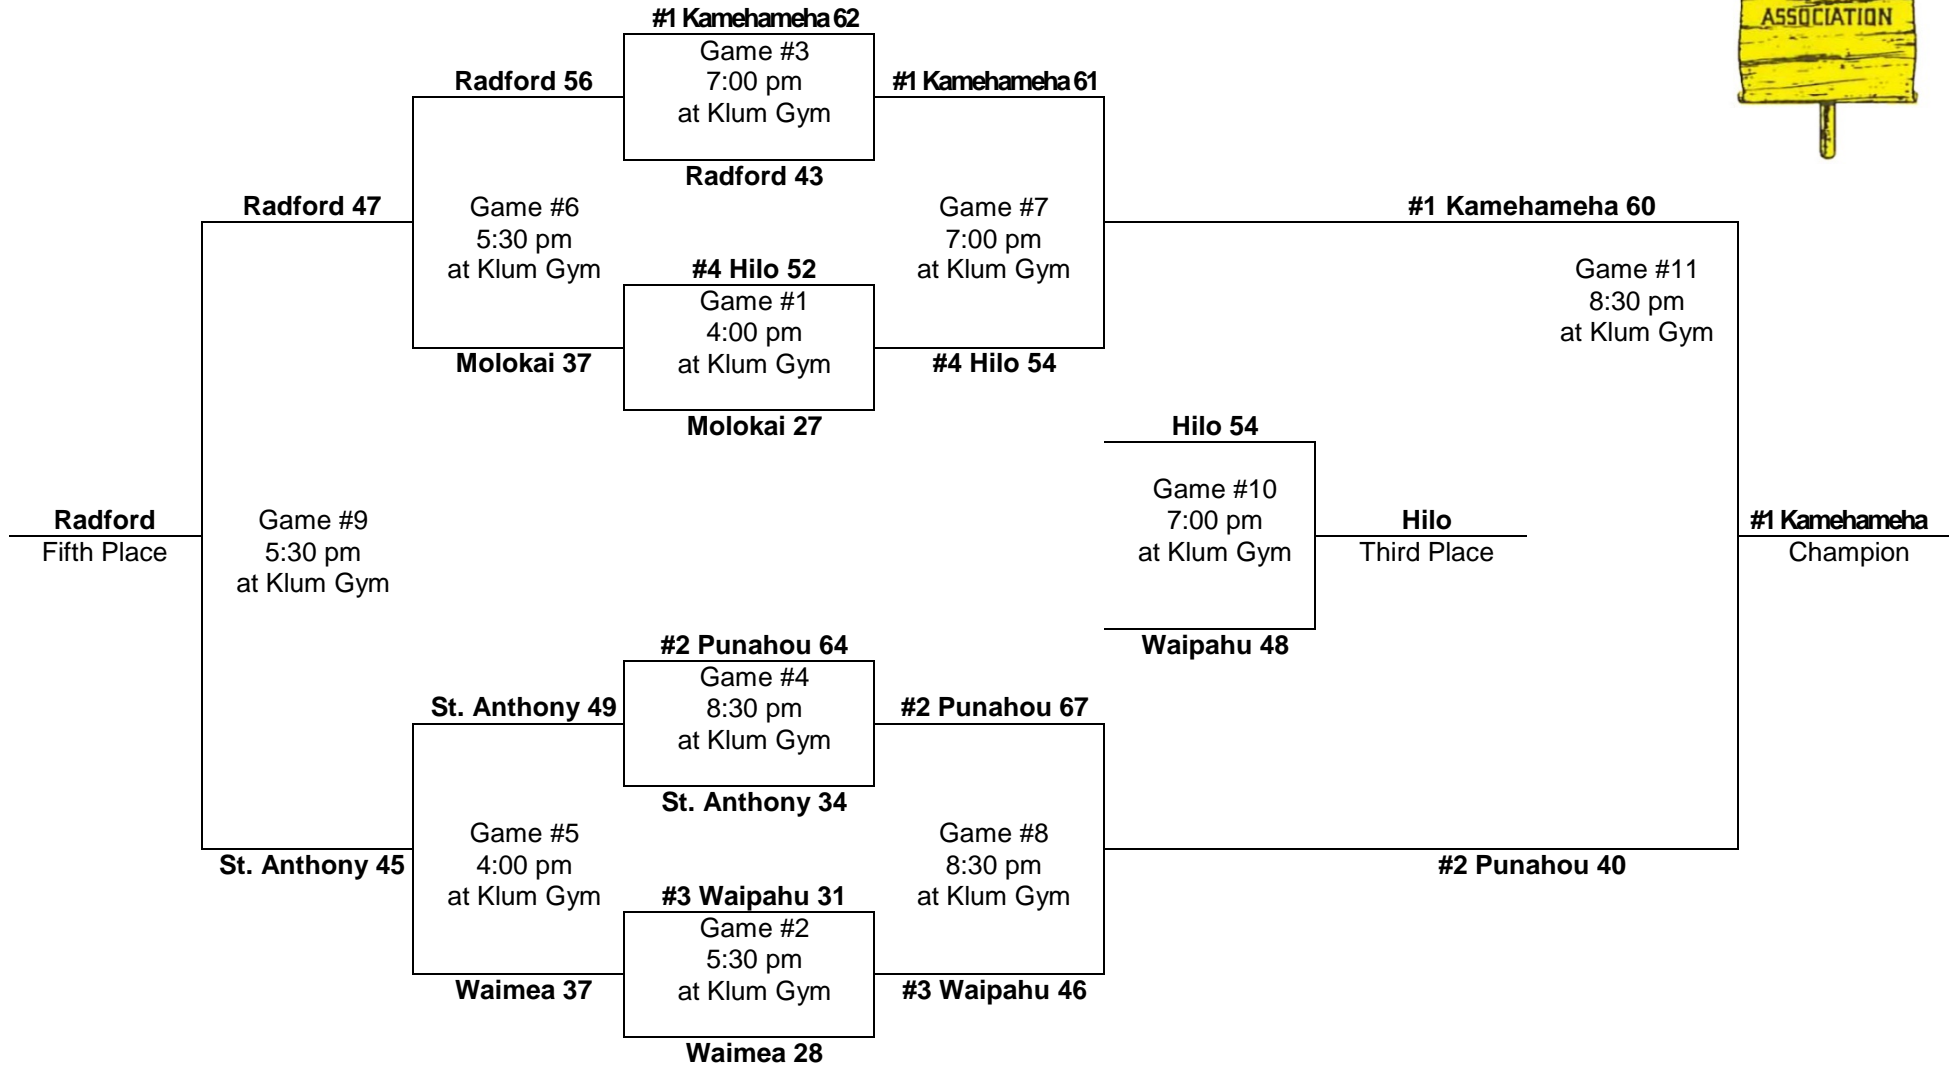

Saturday
March 2

Friday
March 1

Thursday
Feb. 28

Friday
March 1

Saturday
March 2