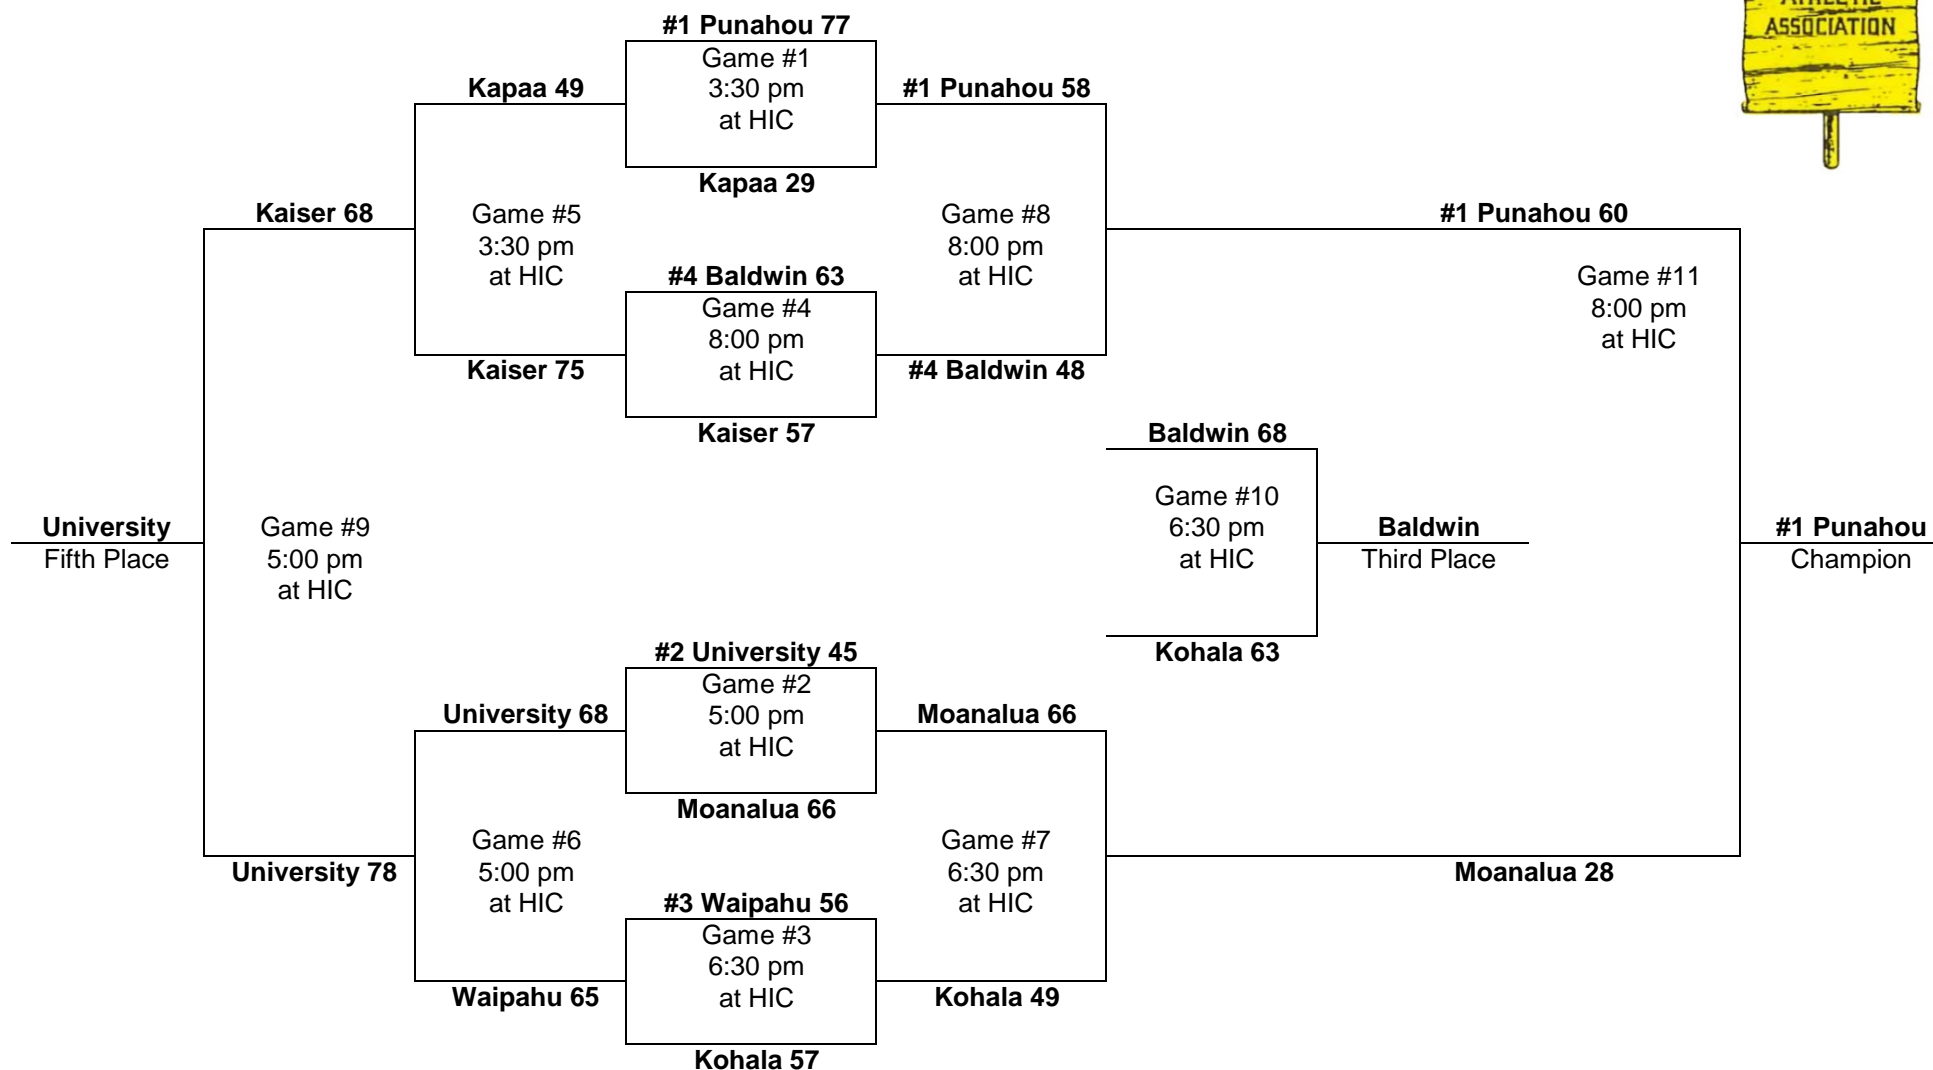

**Saturday
March 10**

**Friday
March 9**

**Thursday
March 8**

**Friday
March 9**

**Saturday
March 10**