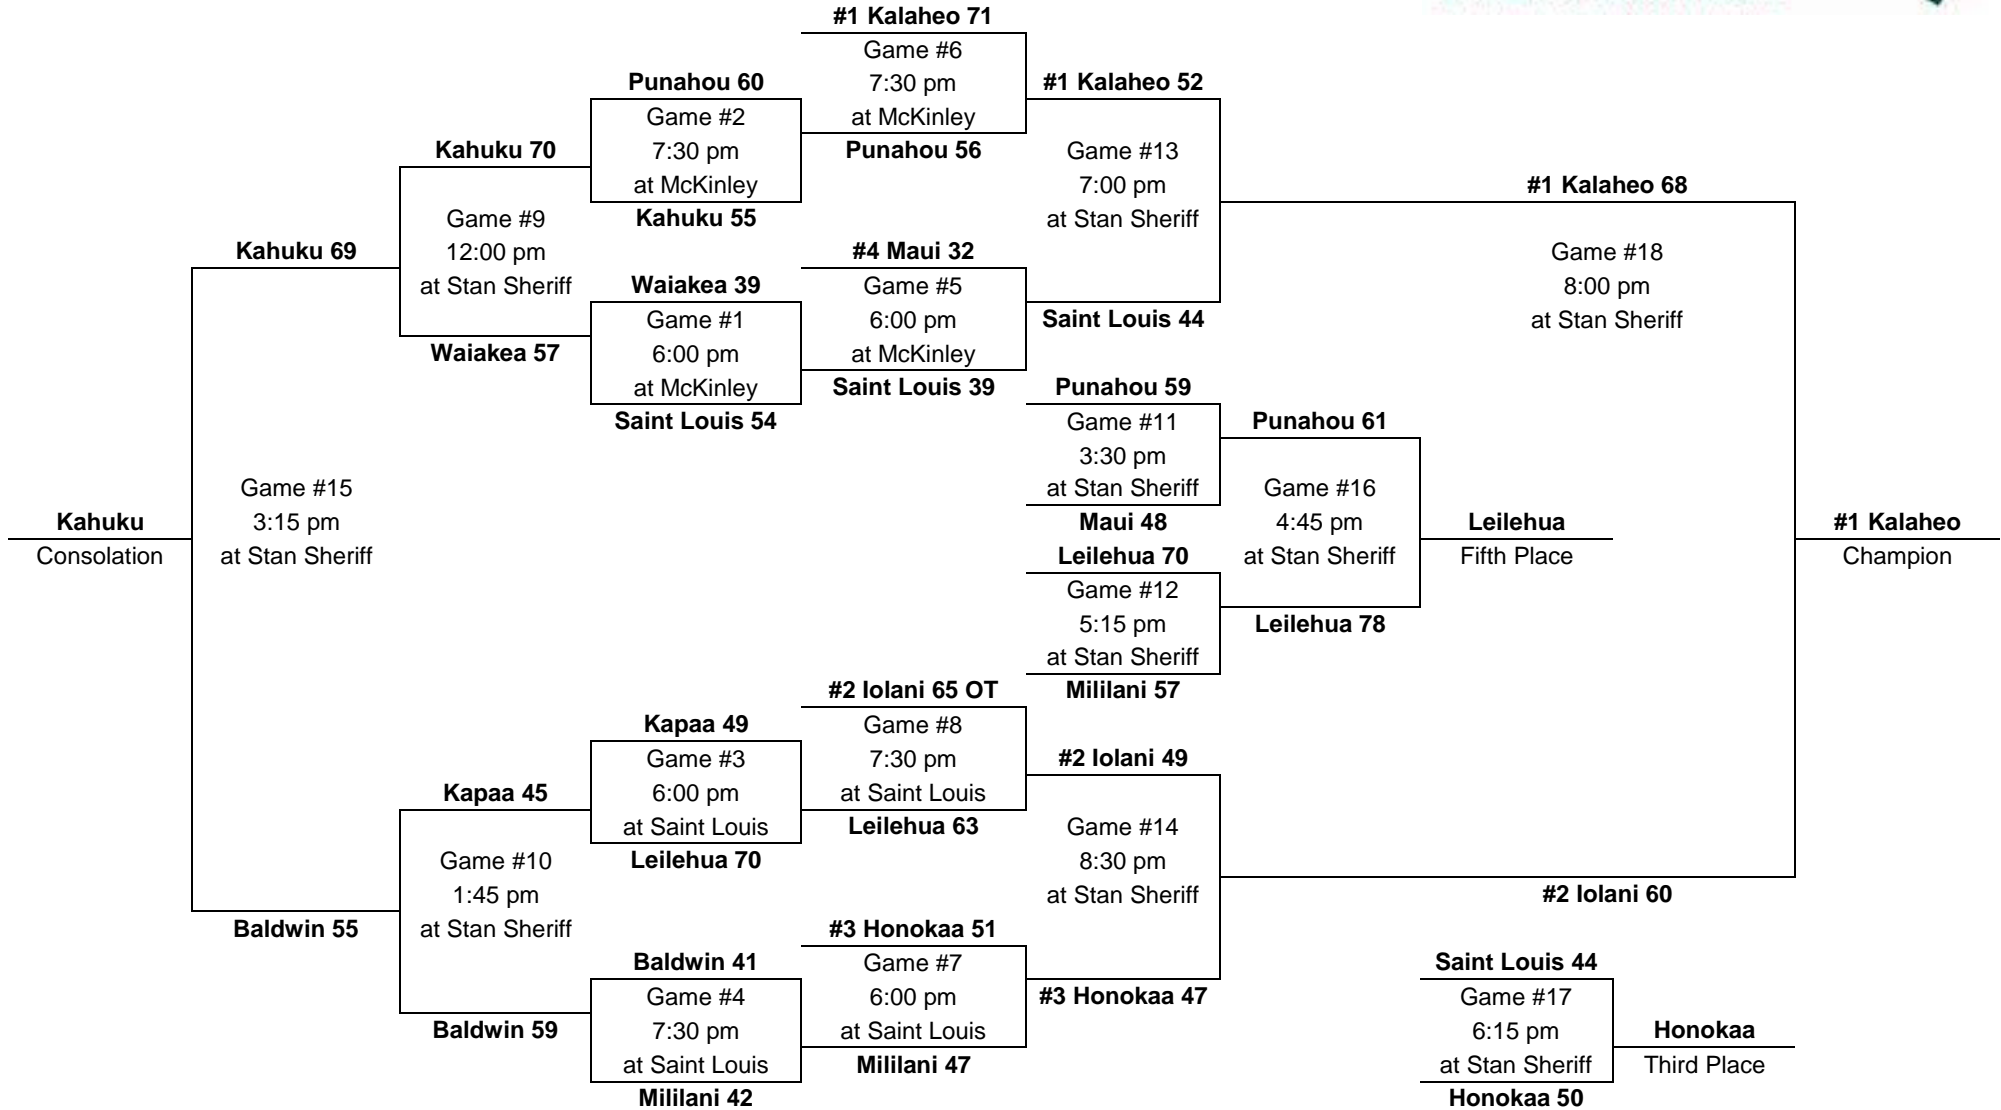

2001 – Boys Basketball - Division AA: 12-team tournament (McKinley gym, McCabe gym, Stan Sheriff Center)

Saturday,
Feb. 24

Friday,
Feb. 23

Wednesday,
Feb. 21

Thursday,
Feb. 22

Friday,
Feb. 23

Saturday,
Feb. 24