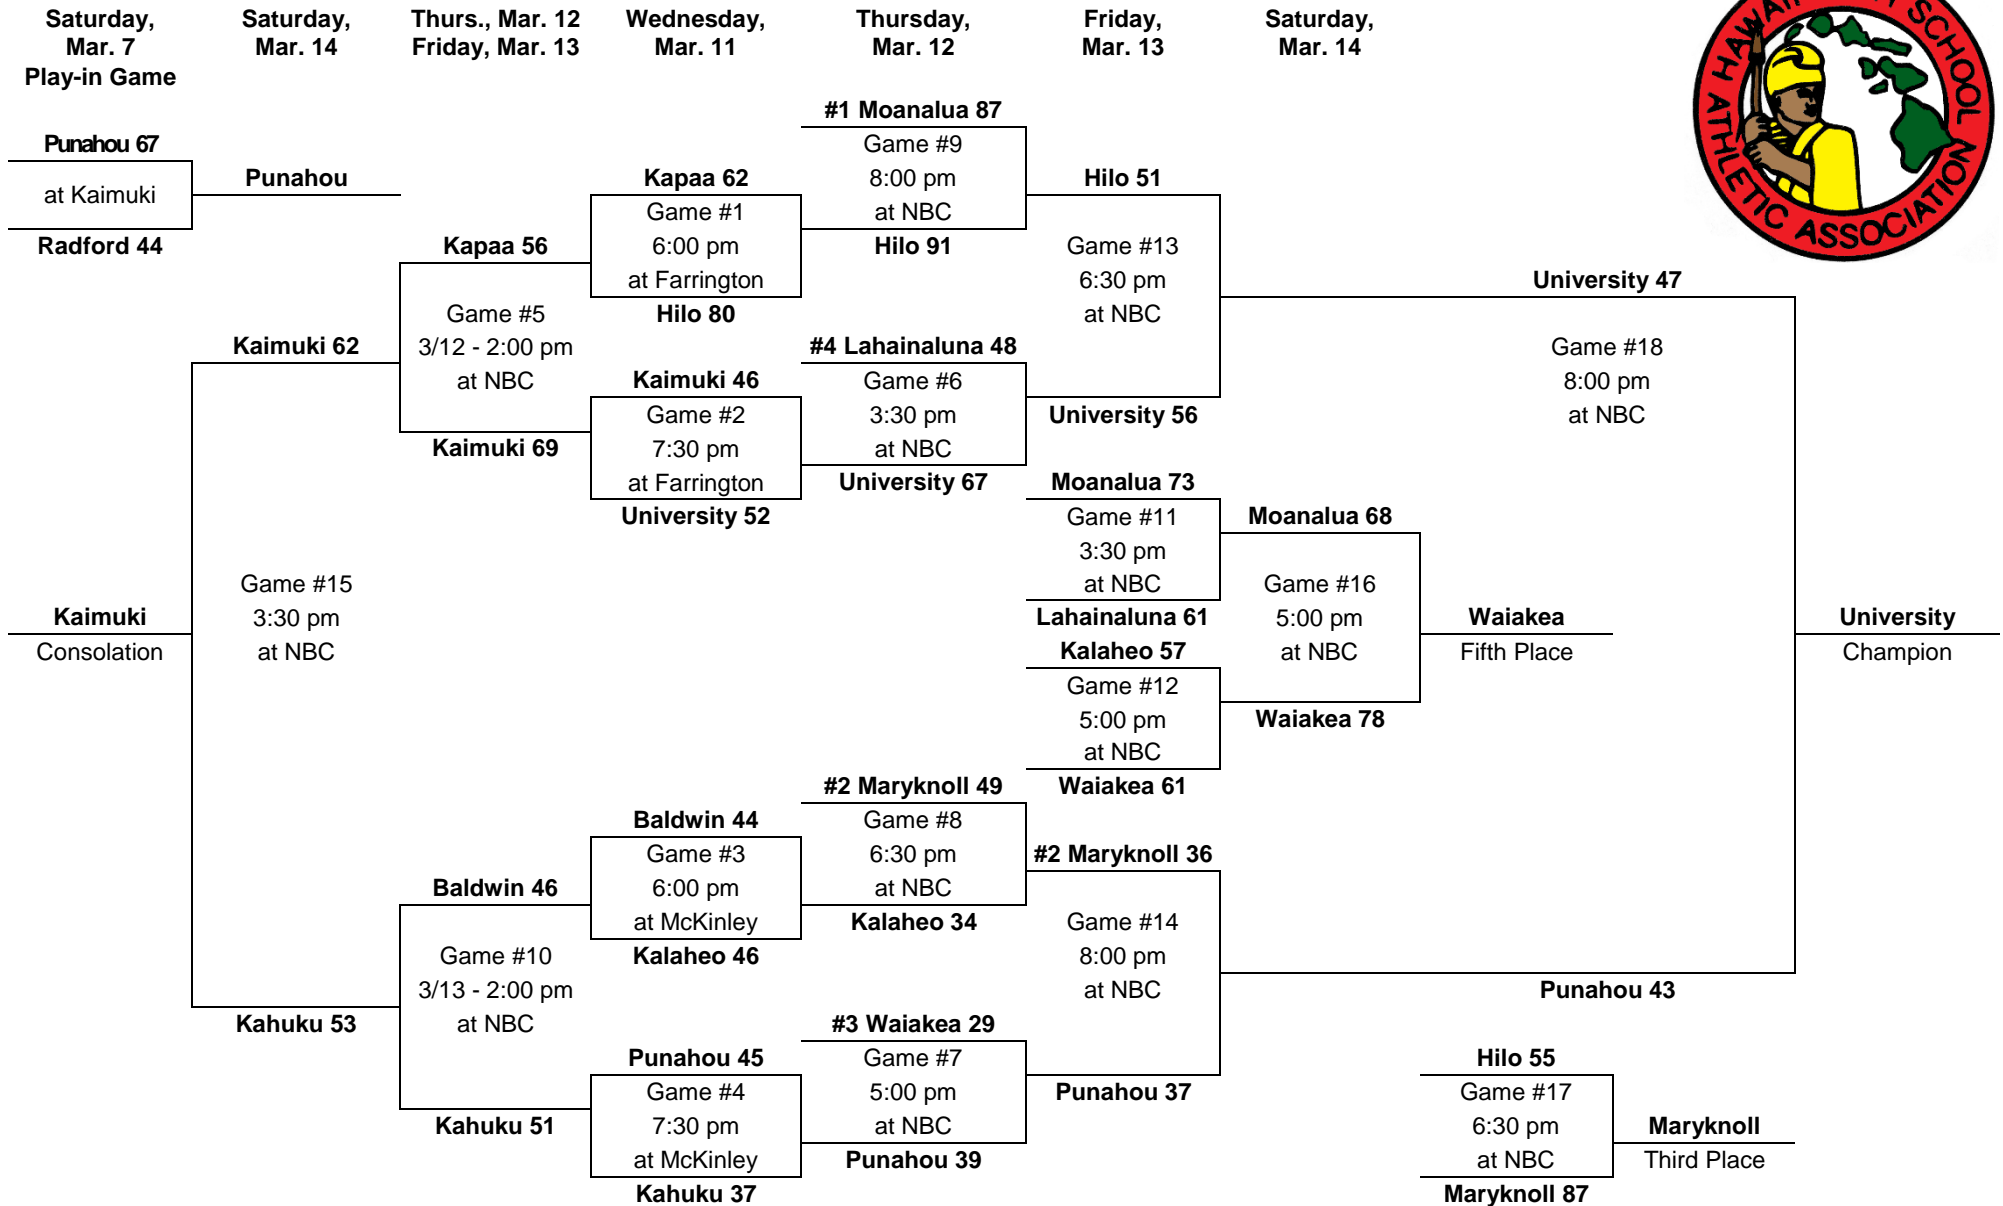

1987 – Boys Basketball - Division AA: 12-team tournament (McKinley gym, Farrington gym, Neal S. Blaisdell Arena)

PARTICIPATING TEAMS					Leading scorers:
OIA (4) 1. Moanalua 2. Kahuku 3. Kalaheo 4. Kaimuki	ILH (3) 1. Maryknoll 2. University 3. Punahou	BIIF (2) 1. Waiakea 2. Hilo	MIL (2) 1. Lahainaluna 2. Baldwin	KIF (1) 1. Kapaa	(3 games) Jimmy Lactaoen, Maryknoll (20 FG, 11-19 FT, 51 pts, 17.0 ppg) Mike DePonte, Moanalua (22 FG, 7-9 FT, 51 pts, 17.0 ppg) (4 games) Bruce Ferreira, Hilo (30 FG, 29-34 FT, 89 pts, 22.2 ppg)
Play-in: Radford (OIA5) vs. Punahou (ILH3)					Note: First play-in team (Punahou) reached the finals.