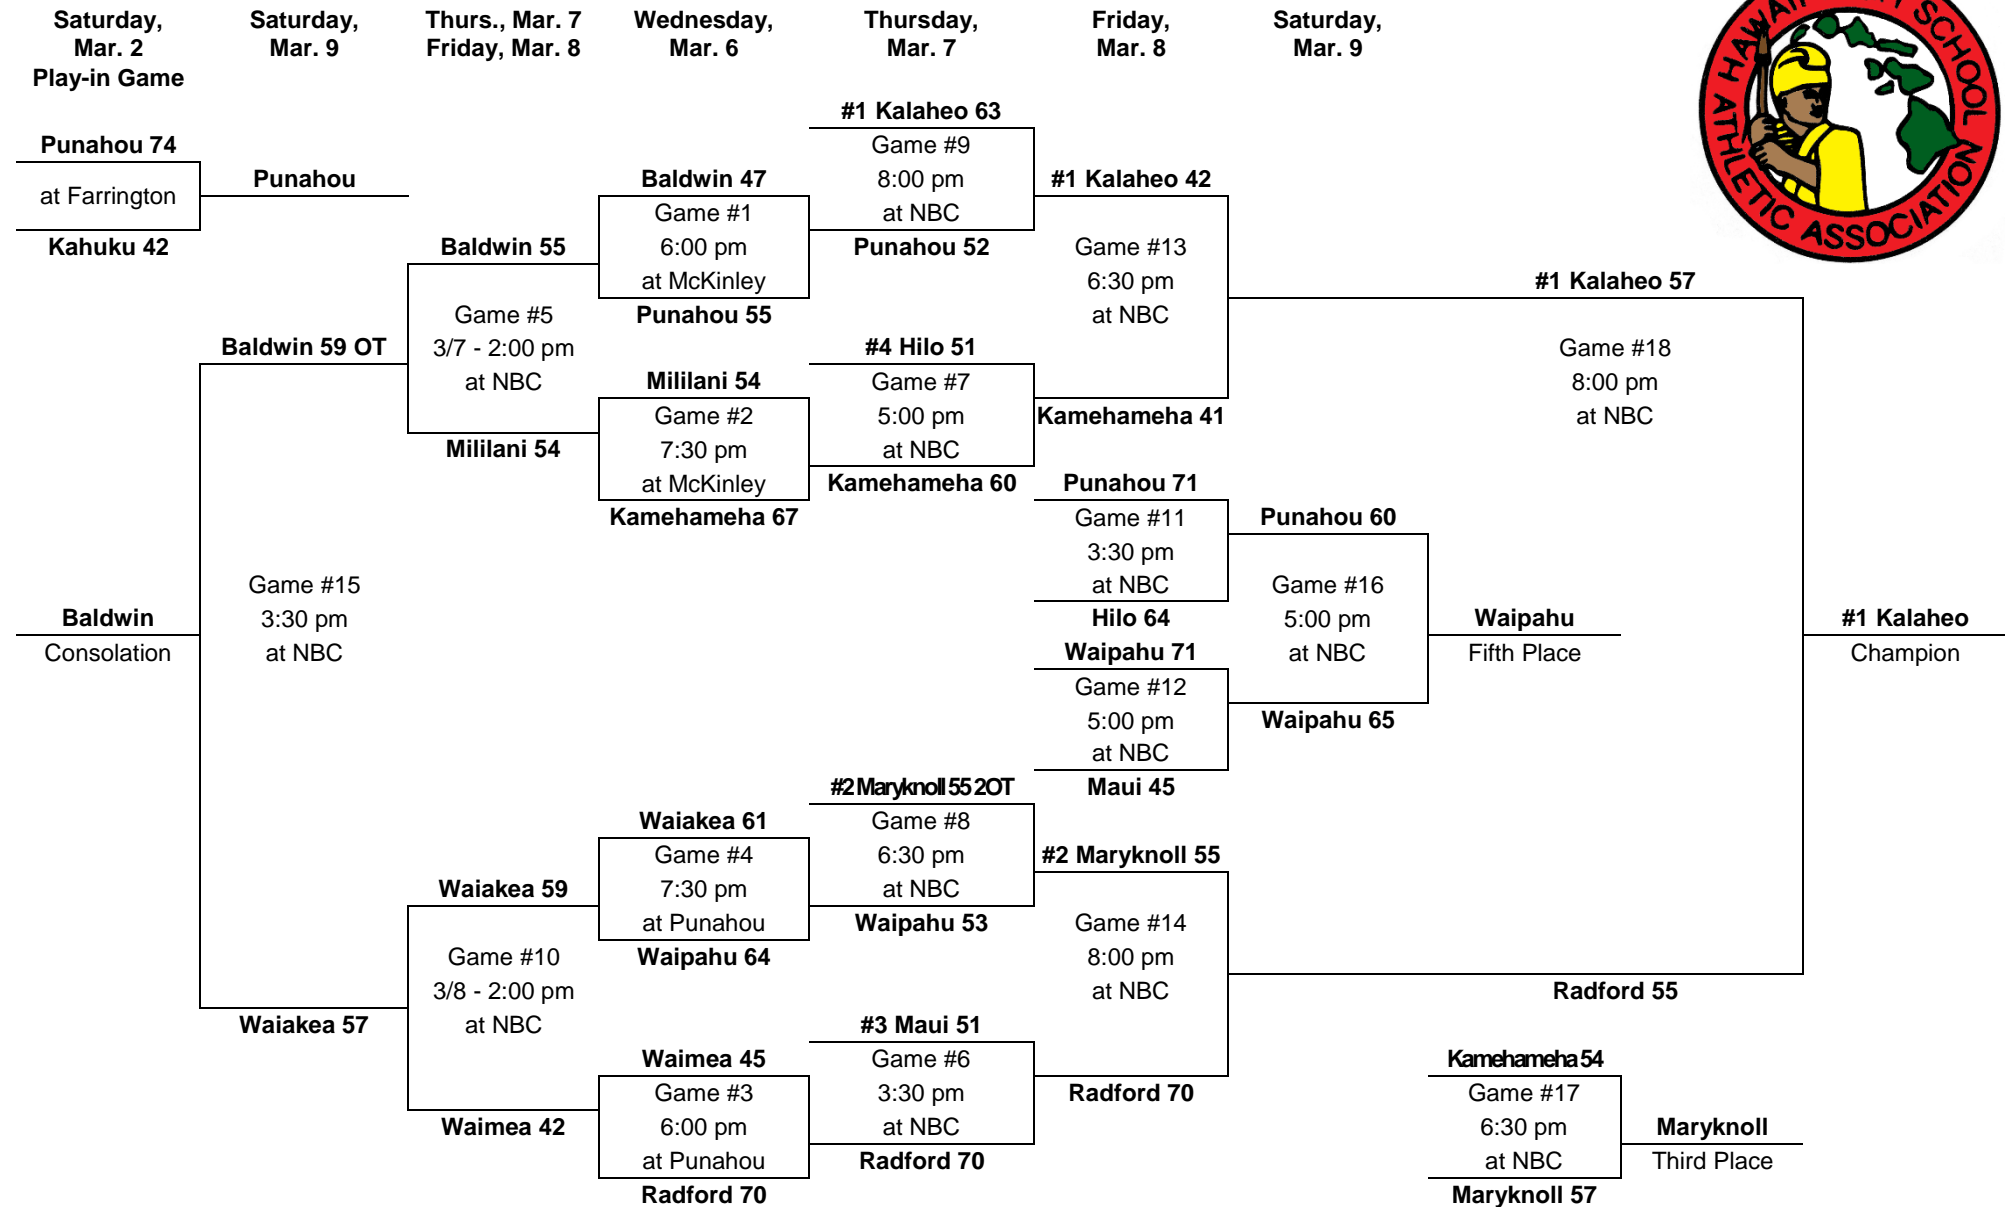

1985 – Boys Basketball - Division AA: 12-team tournament (McKinley gym, Punahou gym, Neal S. Blaisdell Arena)

PARTICIPATING TEAMS					Leading scorers: (3 games) Duane Bradley, Kalaheo (23 FG, 17-21 FT, 63 pts, 21.5 ppg) (4 games) Dino Viena, Waipahu (22 FG, 25-40 FT, 69 pts, 17.3 ppg)
OIA (4) 1. Kalaheo 2. Radford 3. Waipahu 4. Mililani	ILH (3) 1. Maryknoll 2. Kamehameha 3. Punahou	BIIF (2) 1. Hilo 2. Waiakea	MIL (2) 1. Maui 2. Baldwin	KIF (1) 1. Waimea	
Play-in: Kahuku (OIA5) vs. Punahou (ILH3)