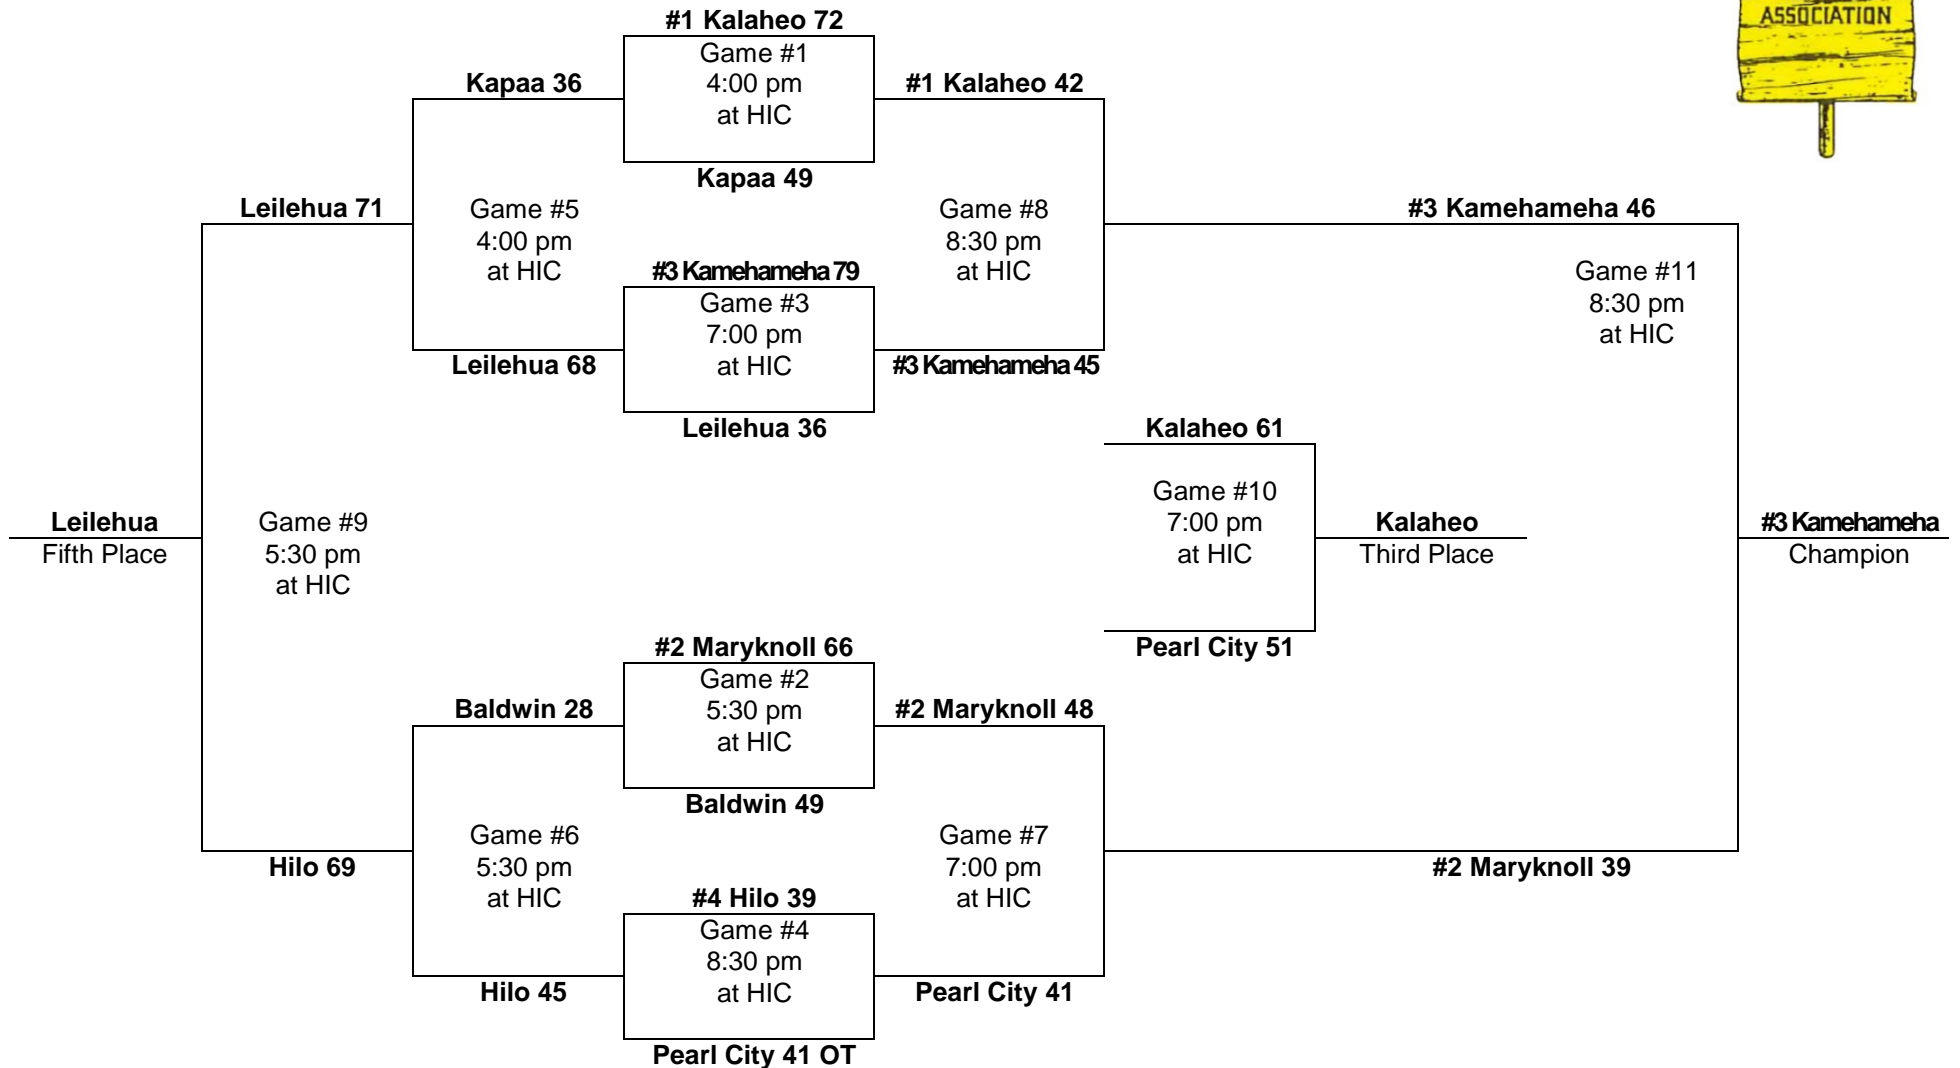

**Saturday
March 13**

**Friday
March 12**

**Thursday
March 11**

**Friday
March 12**

**Saturday
March 13**