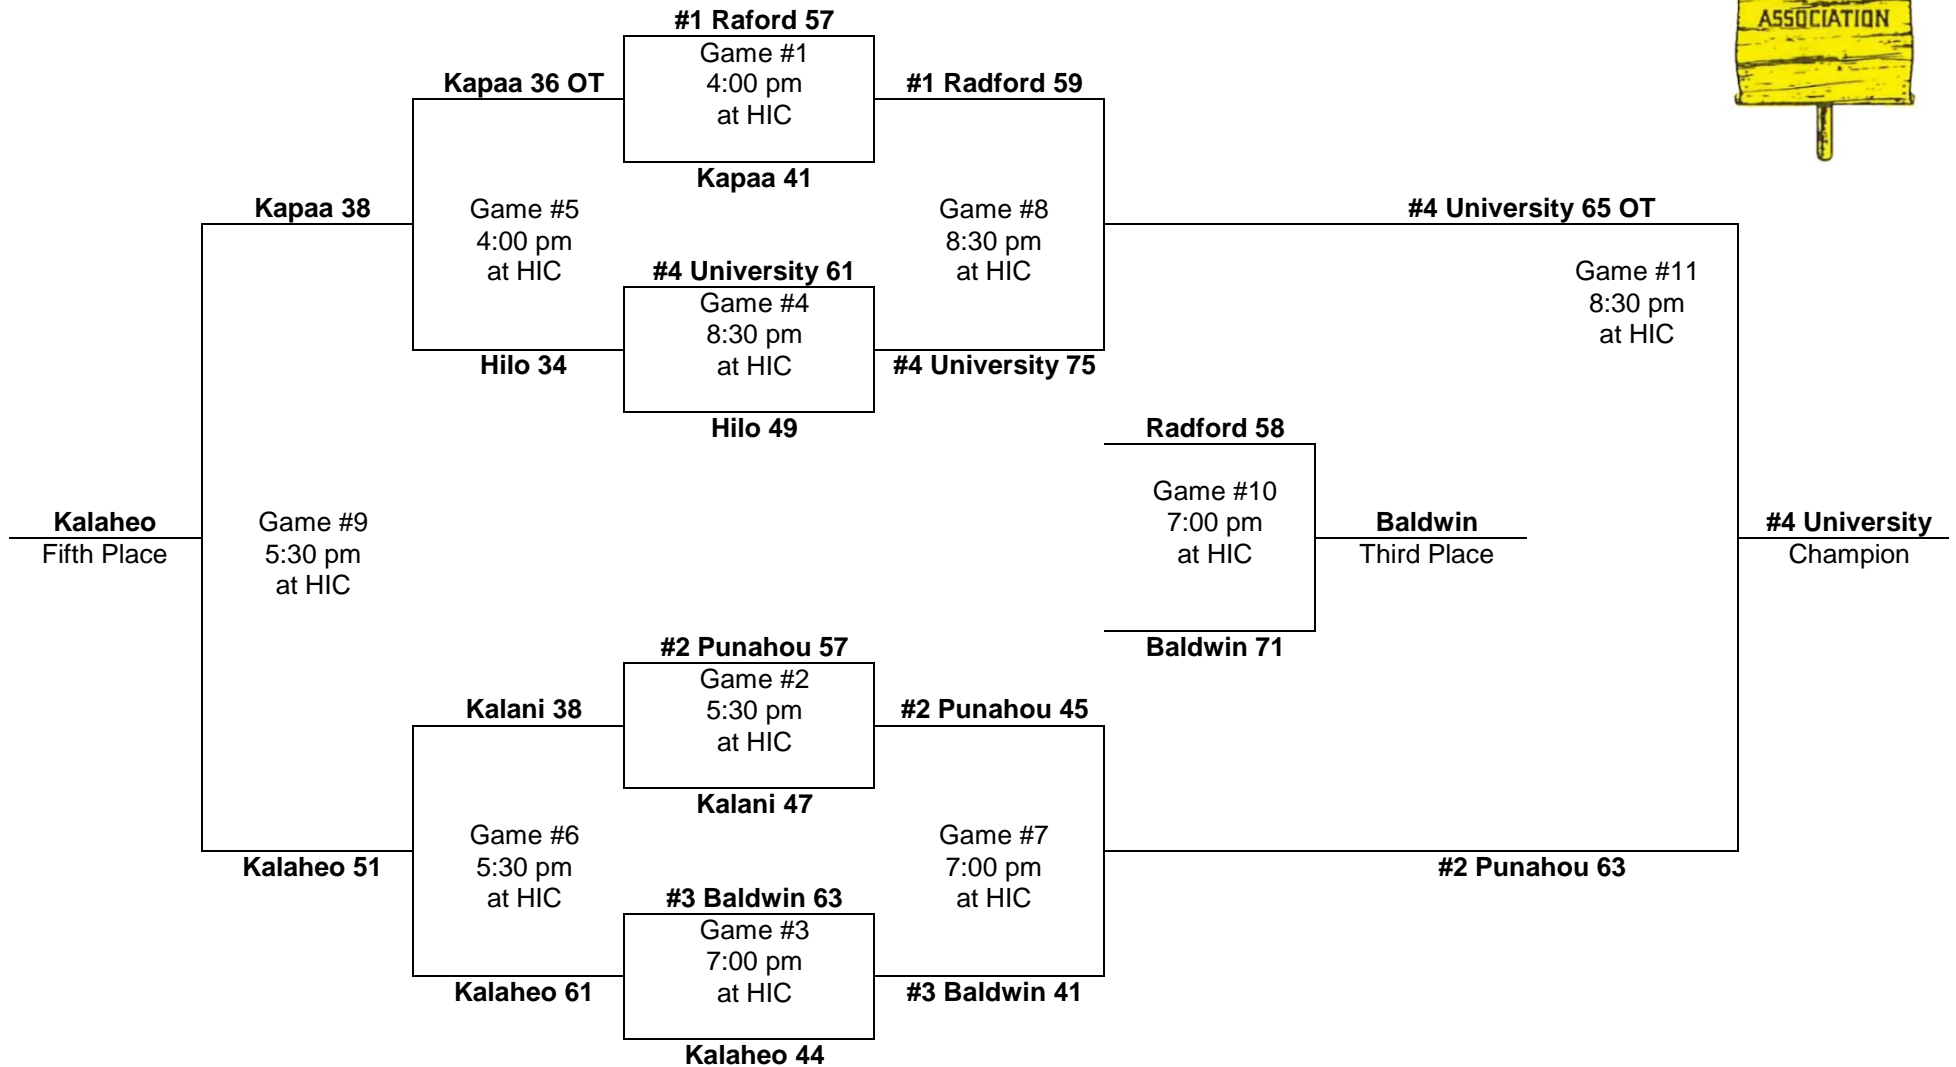

Saturday
March 11

Friday
March 10

Thursday
March 9

Friday
March 10

Saturday
March 11