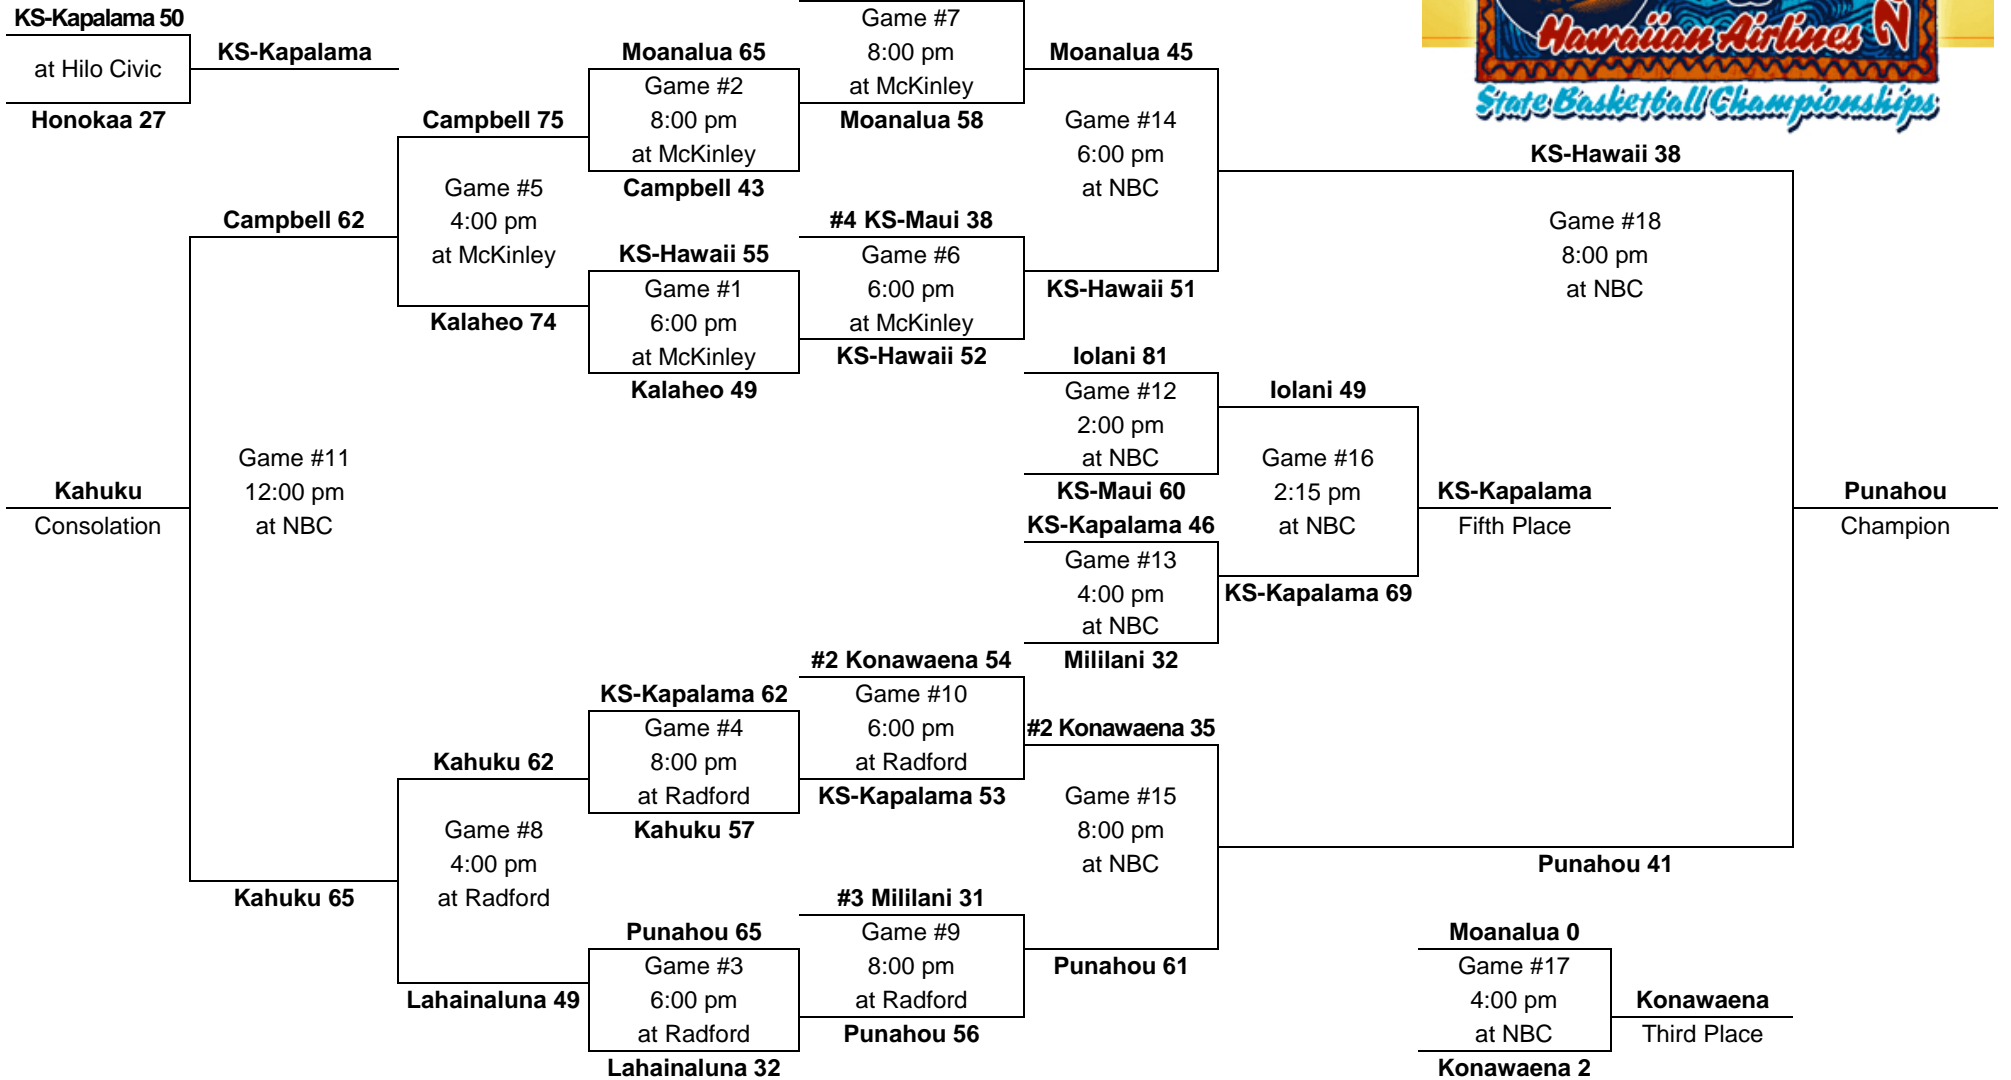

2008 – Boys Basketball - Division 1: 12-team tournament (Radford gym, McKinley gym, Neal S. Blaisdell Arena)

Saturday,
Feb. 16

Play-in Game

Friday,
Feb. 22

Thursday,
Feb. 21

Wednesday,
Feb. 20

Thursday,
Feb. 21

Friday,
Feb. 22

Saturday,
Feb. 23

PARTICIPATING TEAMS				ALL-TOURNAMENT TEAM: Kameron Steinhoff, Punahou – MOP Kealoha Kramer, KS-Hawaii Stevie Austin, Moanalua Hogan Rosehill, KS-Hawaii Leading scorer: (3 games) Stevie Austin, Moanalua (21 FG, 9 3-FG, 15-18 FT, 66 pts, 22.0 ppg) (4 g) Hogan Rosehill, KS Hawaii (25 FG, 2 3-FG, 2-11 FT, 54 pts, 13.5 ppg)
OIA (5) 1. Mililani 2. Moanalua 3. Kalaheo 4. Campbell 5. Kahuku	ILH (3) 1. Iolani 2. Punahou 3. KS-Kapalama	BIIF (2) 1. Konawaena 2. KS-Hawaii	MIL (2) 1. KS-Maui 2. Lahainaluna	
Play-in: KS-Kapalama (ILH3) vs. Honokaa (BIIF3)