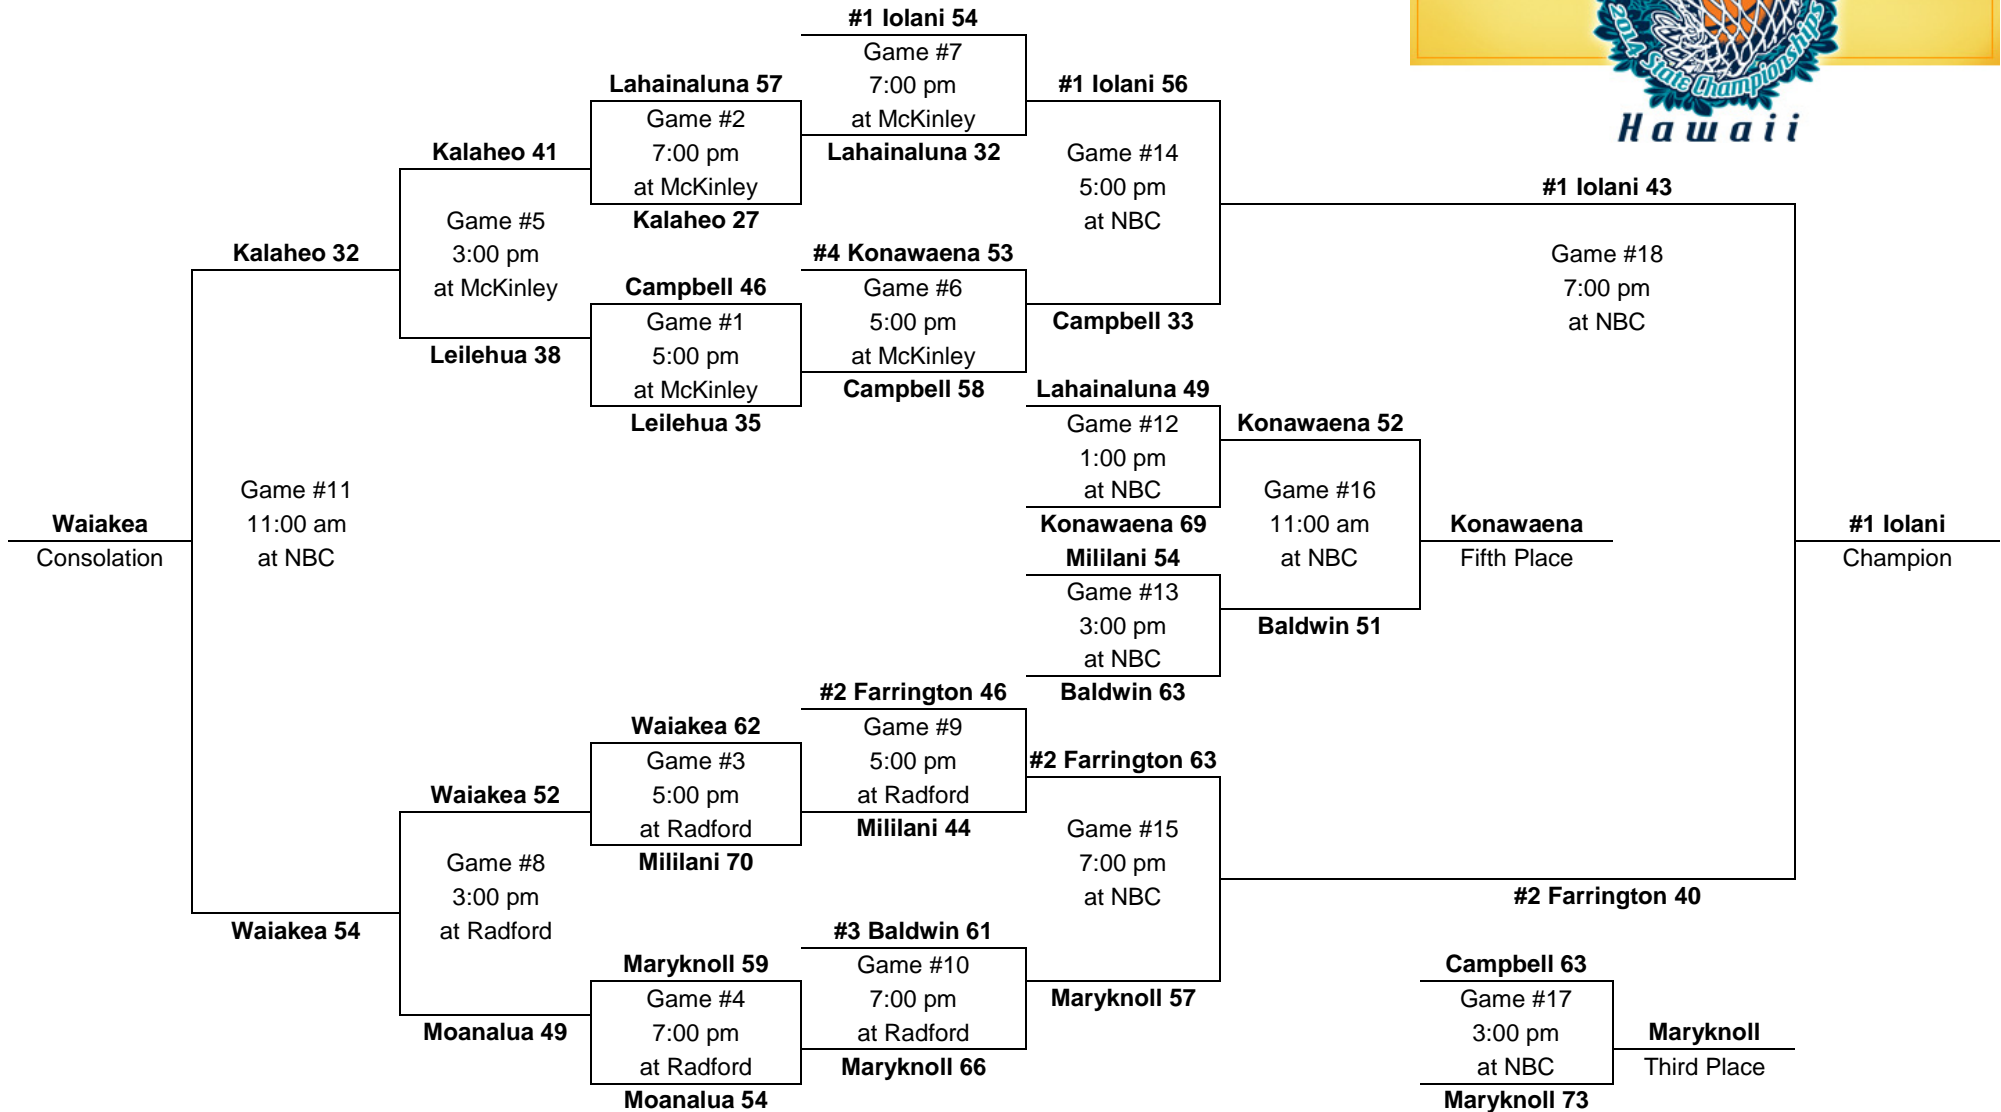

PARTICIPATING TEAMS				ALL-TOURNAMENT TEAM: Ikaika Phillip, Iolani – Most Outstanding Player Joshua Burnett, Maryknoll Zach Buscher, Iolani Ryan Garces, Baldwin Kaleb Gilmore, Maryknoll Jacob McEnroe, Farrington Leading scorer: (3 games) Kaleb Gilmore, Maryknoll (24-45 FG, 8-20 3-FG, 10-17 FT, 66 pts, 22.0 ppg) (4 games) Joshua Burnett, Maryknoll (46-65 FG, 7-17 3-FG, 29-39 FT, 108 pts, 27.0 ppg)
OIA (6) 1. Farrington 2. Campbell 3. Kalaheo 4. Moanalua 5. Mililani 6. Leilehua	ILH (2) 1. Iolani 2. Maryknoll	BIIF (2) 1. Konawaena 2. Waiakea	MIL (2) 1. Baldwin 2. Lahainaluna	