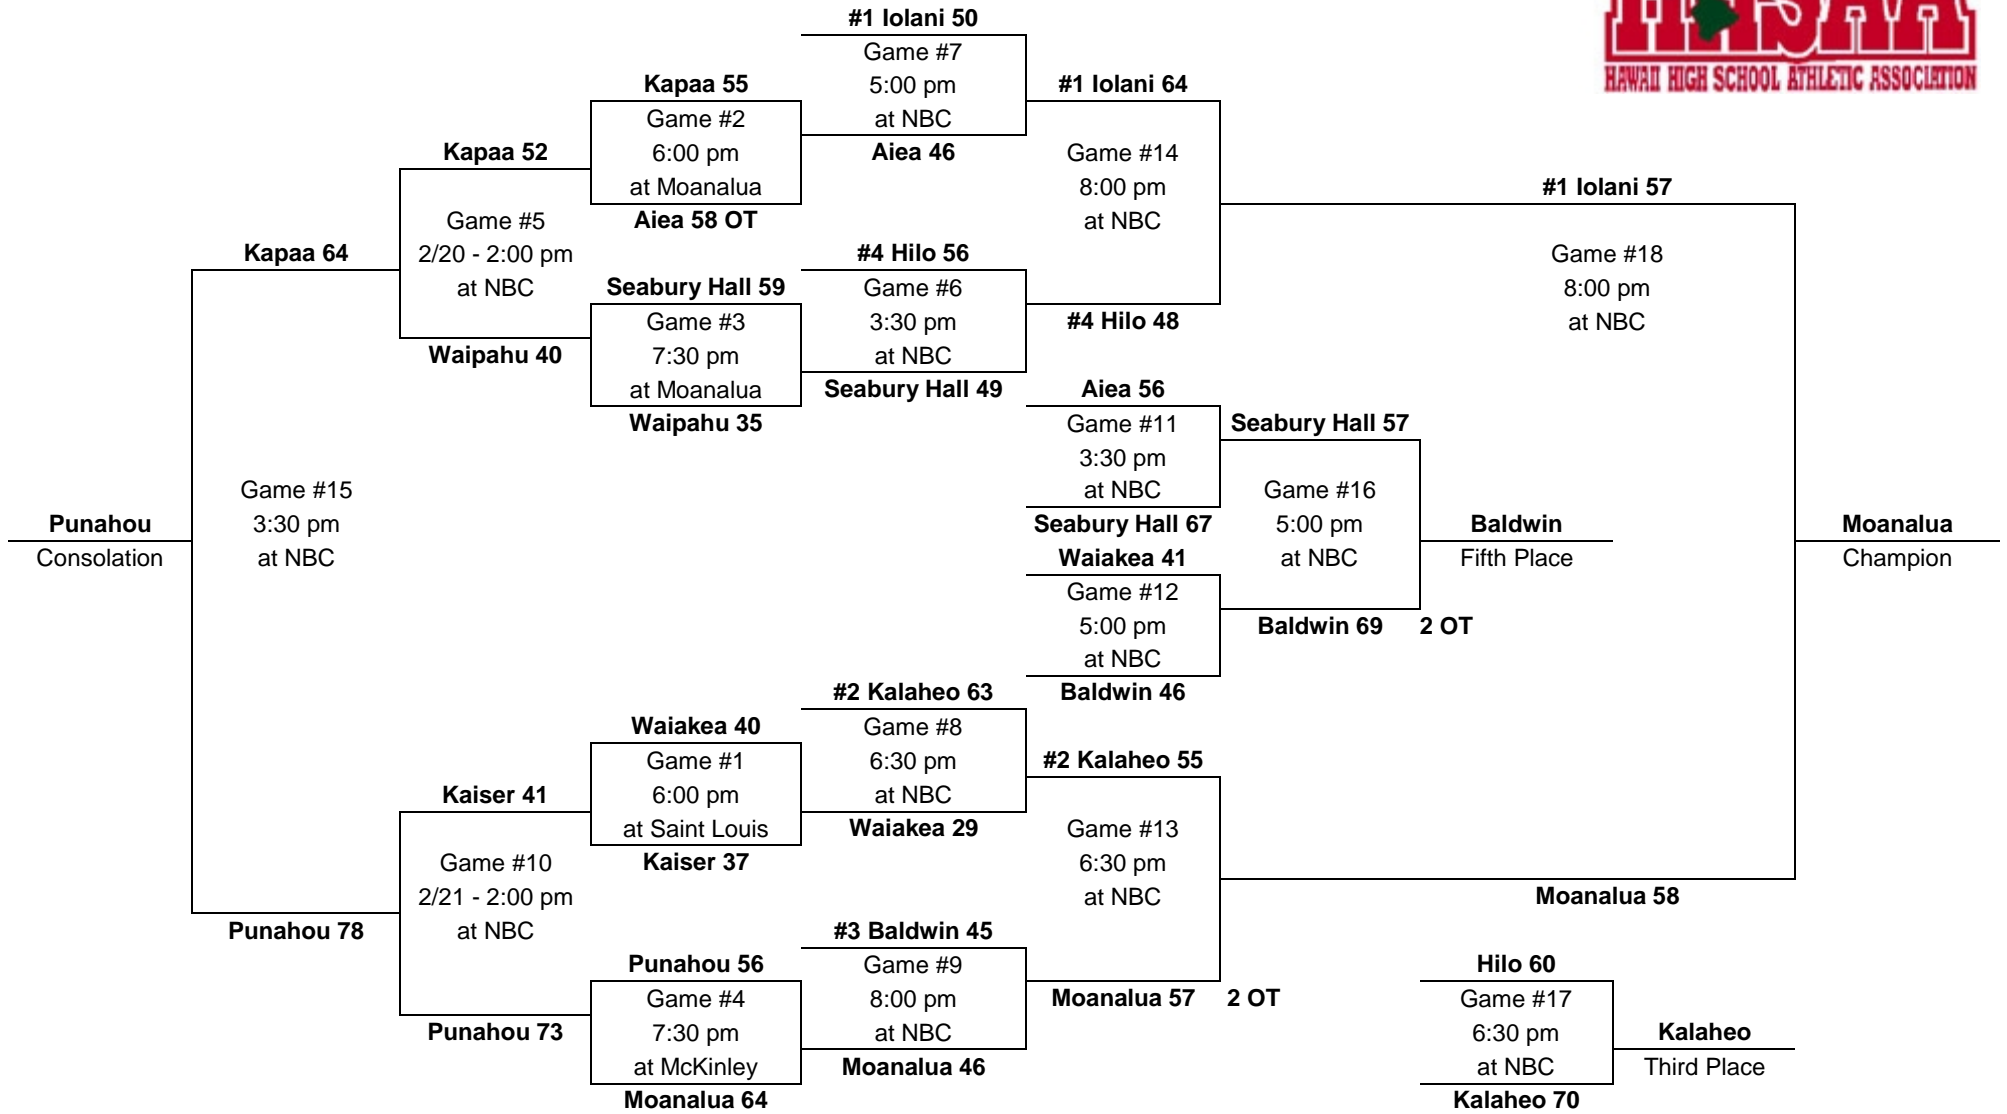

1997 – Boys Basketball - Division AA: 12-team tournament (McKinley gym, McCabe gym, Neal S. Blaisdell Arena)

Saturday, Feb. 22   Thurs., Feb. 20 / Friday, Feb. 21   Wednesday, Feb. 19   Thursday, Feb. 20   Friday, Feb. 21   Saturday, Feb. 22

PARTICIPATING TEAMS					MEDIA ALL-TOURNAMENT TEAM:	
OIA (5) 1. Kalaheo 2. Waipahu 3. Moanalua 4. Kaiser 5. Aiea	ILH (2) 1. Iolani 2. Punahou	BIIF (2) 1. Hilo 2. Waiakea	MIL (2) 1. Baldwin 2. Seabury Hall	KIF (1) 1. Kapaa	Ramsey Williams, Moanalua–MVP	Davis Mamelamela, Kalaheo
					Derek Christensen, Iolani	Shawn Christensen, Iolani
					Brian Rosado-Galindo, Moanalua	Kirk Uejio, Iolani
					Leading scorers:	
					(3 games) Derek Christensen, Iolani (19 FG, 4 3-FG, 15-20 FT, 57 pts, 19.0 ppg)	
					(4 g) Ramsey Williams, Moanalua (27 FG, 14 3-FG, 19-21 FT, 87 pts, 21.8 ppg)	
					Note: Moanalua (96 & 97) and Leilehua (73) lowest seeds to win state try.