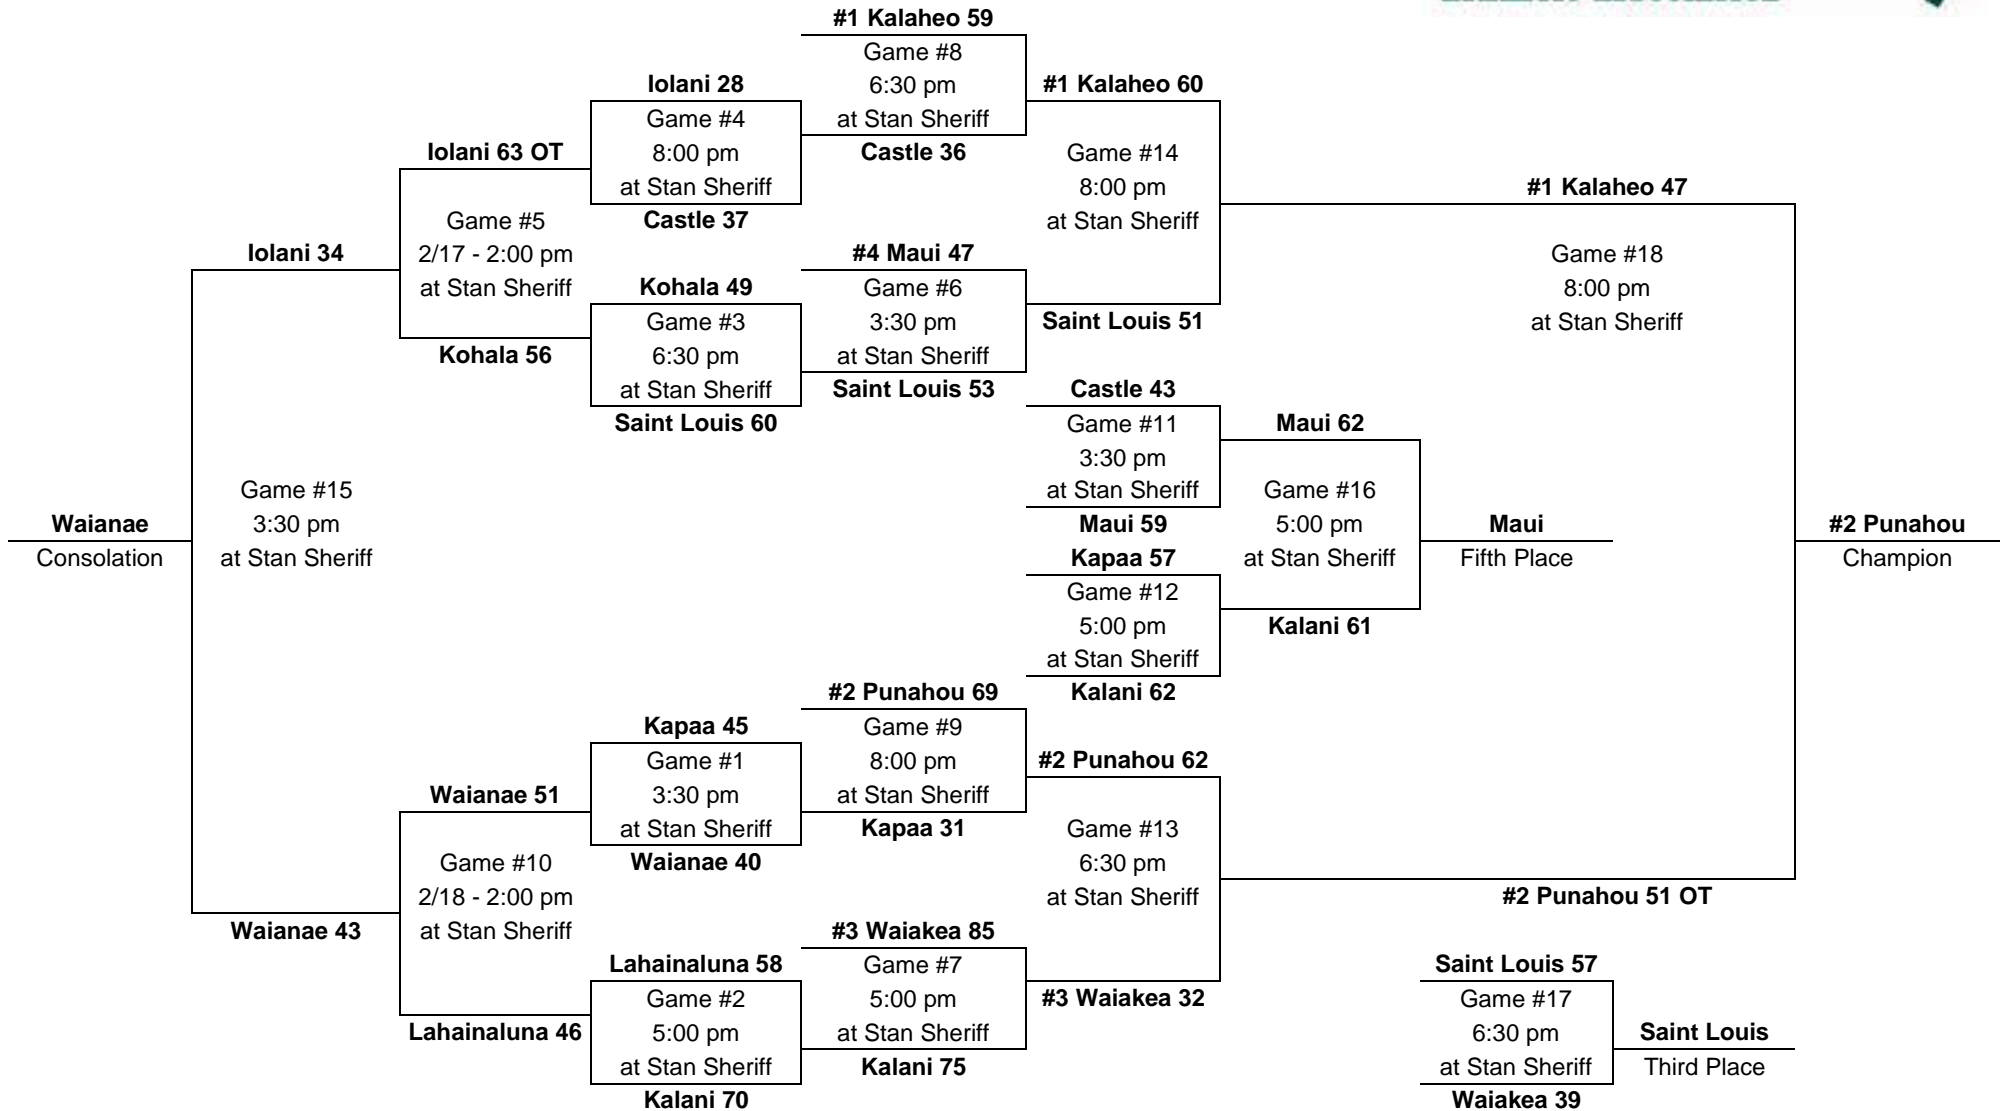

1999 – Boys Basketball - Division AA: 12-team tournament (Stan Sheriff Center, UH Manoa)

Friday,
Feb. 19

Wed., Feb. 17
Thurs., Feb. 18

Tuesday,
Feb. 16

Wednesday,
Feb. 17

Thursday,
Feb. 18

Friday,
Feb. 19

PARTICIPATING TEAMS					ALL-TOURNAMENT TEAM: Brandon Brooks, Punahou – MOP Julian Sensley, Kalaheo Everett Frye, Kalani Matt Vivas, Saint Louis Leading scorers: (3 games) Kyle Bartholomew, Waiakea (21 FG, 3 3-FG, 13-20 FT, 58 pts, 19.3 ppg) (4 games) Everett Frye, Kalani (34 FG, 10 3-FG, 19-24 FT, 97 pts, 24.3 ppg)
OIA (4)	ILH (3)	BIIF (2)	MIL (2)	KIF (1)	
1. Kalaheo	1. Punahou	1. Waiakea	1. Maui	1. Kapaa	
2. Kalani	2. Saint Louis	2. Kohala	2. Lahainaluna		
3. Waianae	3. Iolani				
4. Castle