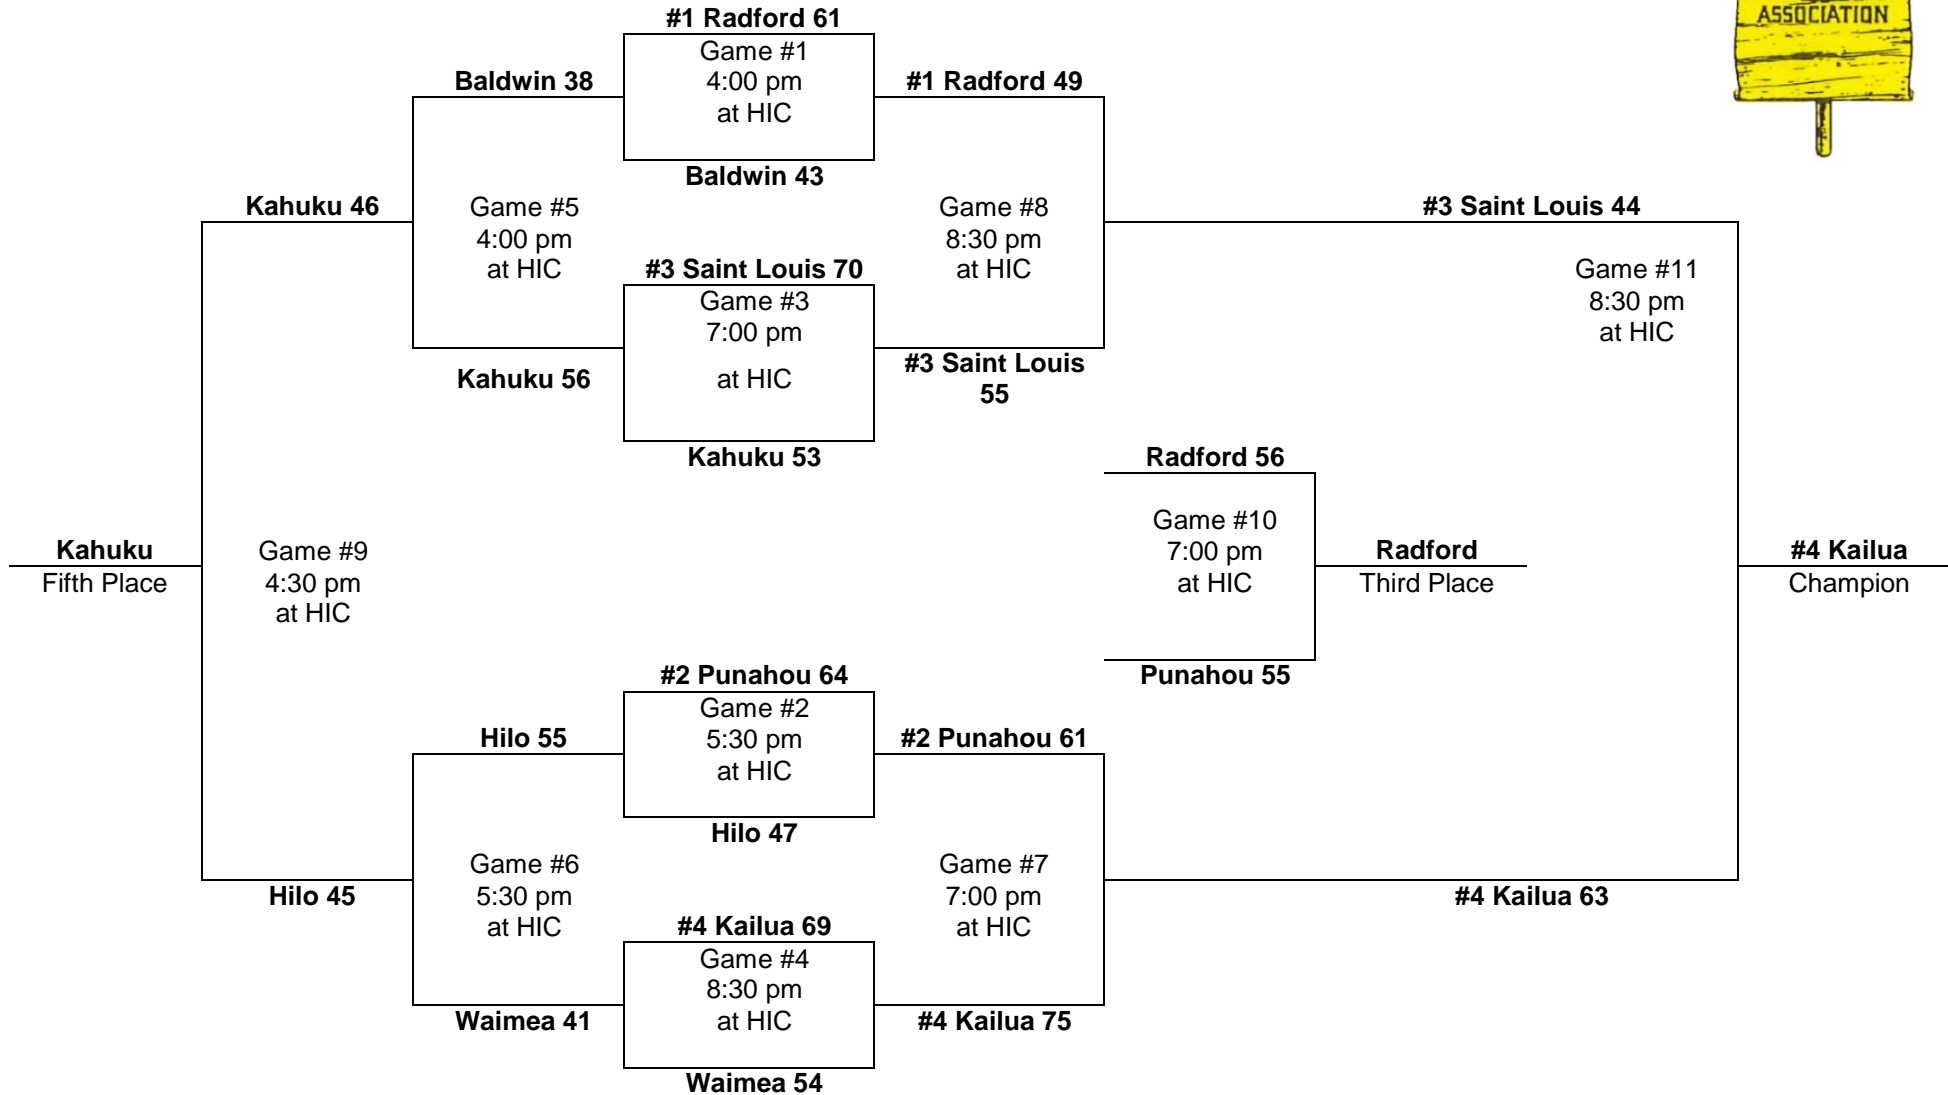

**Saturday
March 4**

**Friday
March 3**

**Thursday
March 2**

**Friday
March 3**

**Saturday
March 4**