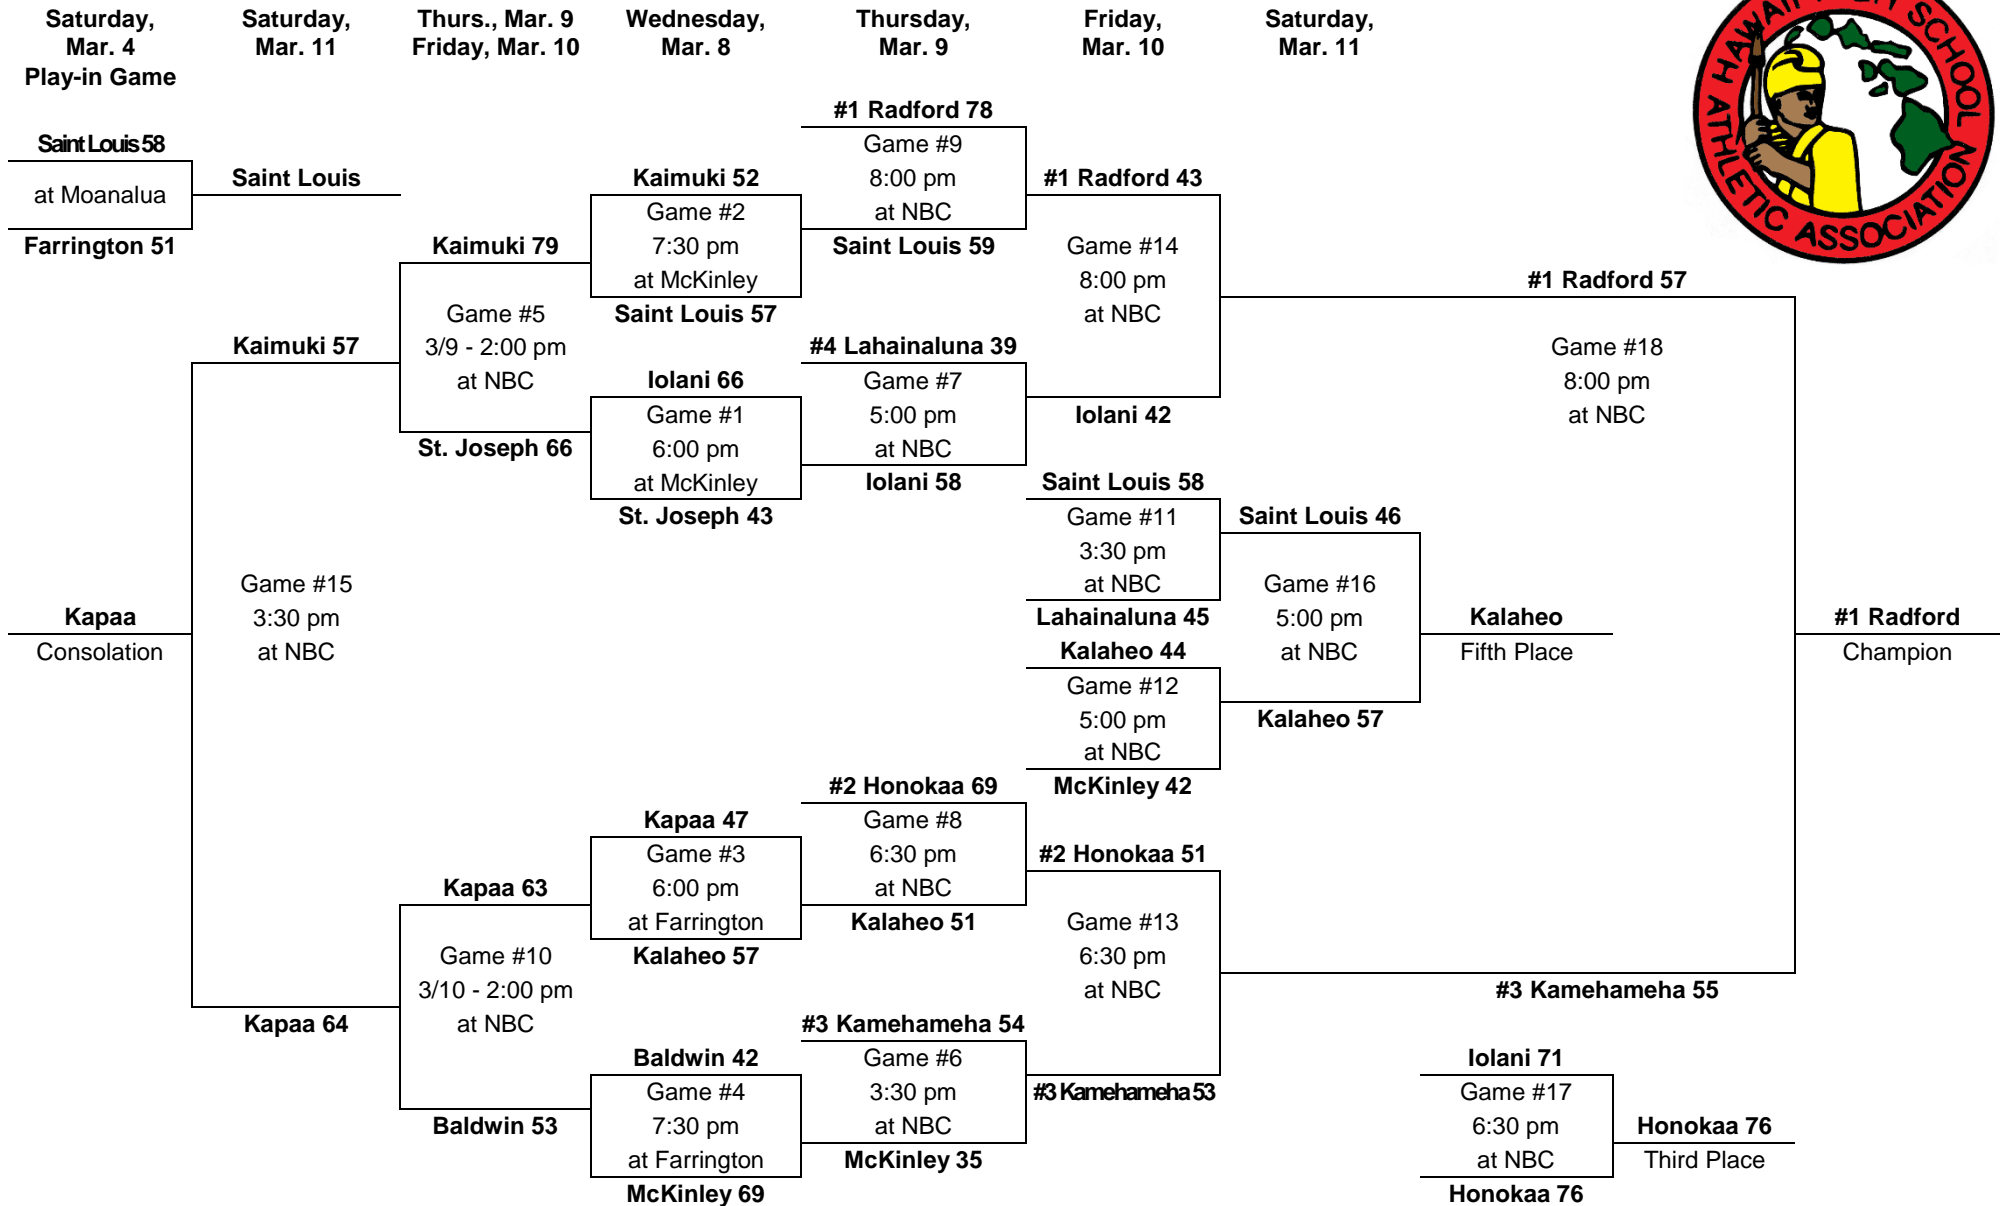

1989 – Boys Basketball - Division AA: 12-team tournament (McKinley gym, Farrington gym, Neal S. Blaisdell Arena)

PARTICIPATING TEAMS					MEDIA ALL-TOURNAMENT TEAM: Marcus Smith, Radford– MVP	
OIA (4) 1. Radford 2. McKinley 3. Kalaheo 4. Kaimuki	ILH (3) 1. Kamehameha 2. Iolani 3. Saint Louis	BIIF (2) 1. Honokaa 2. St. Joseph	MIL (2) 1. Lahainaluna 2. Baldwin	KIF (1) 1. Kapaa	Troy McCoy, Radford Rodney Arias, Kamehameha Lamont Davis, Radford	Sy Frazier, Honokaa Lenny Kai, Kamehameha
Play-in: Farrington (OIA5) vs. Saint Louis (ILH3)					Leading scorer: (3 games) Sy Frazier, Honokaa (59 pts, 19.7 ppg) (4 games) Kanoe Winchester, Iolani (24 FG, 10 3-FG, 3-3 FT, 63 pts, 15.8 ppg)