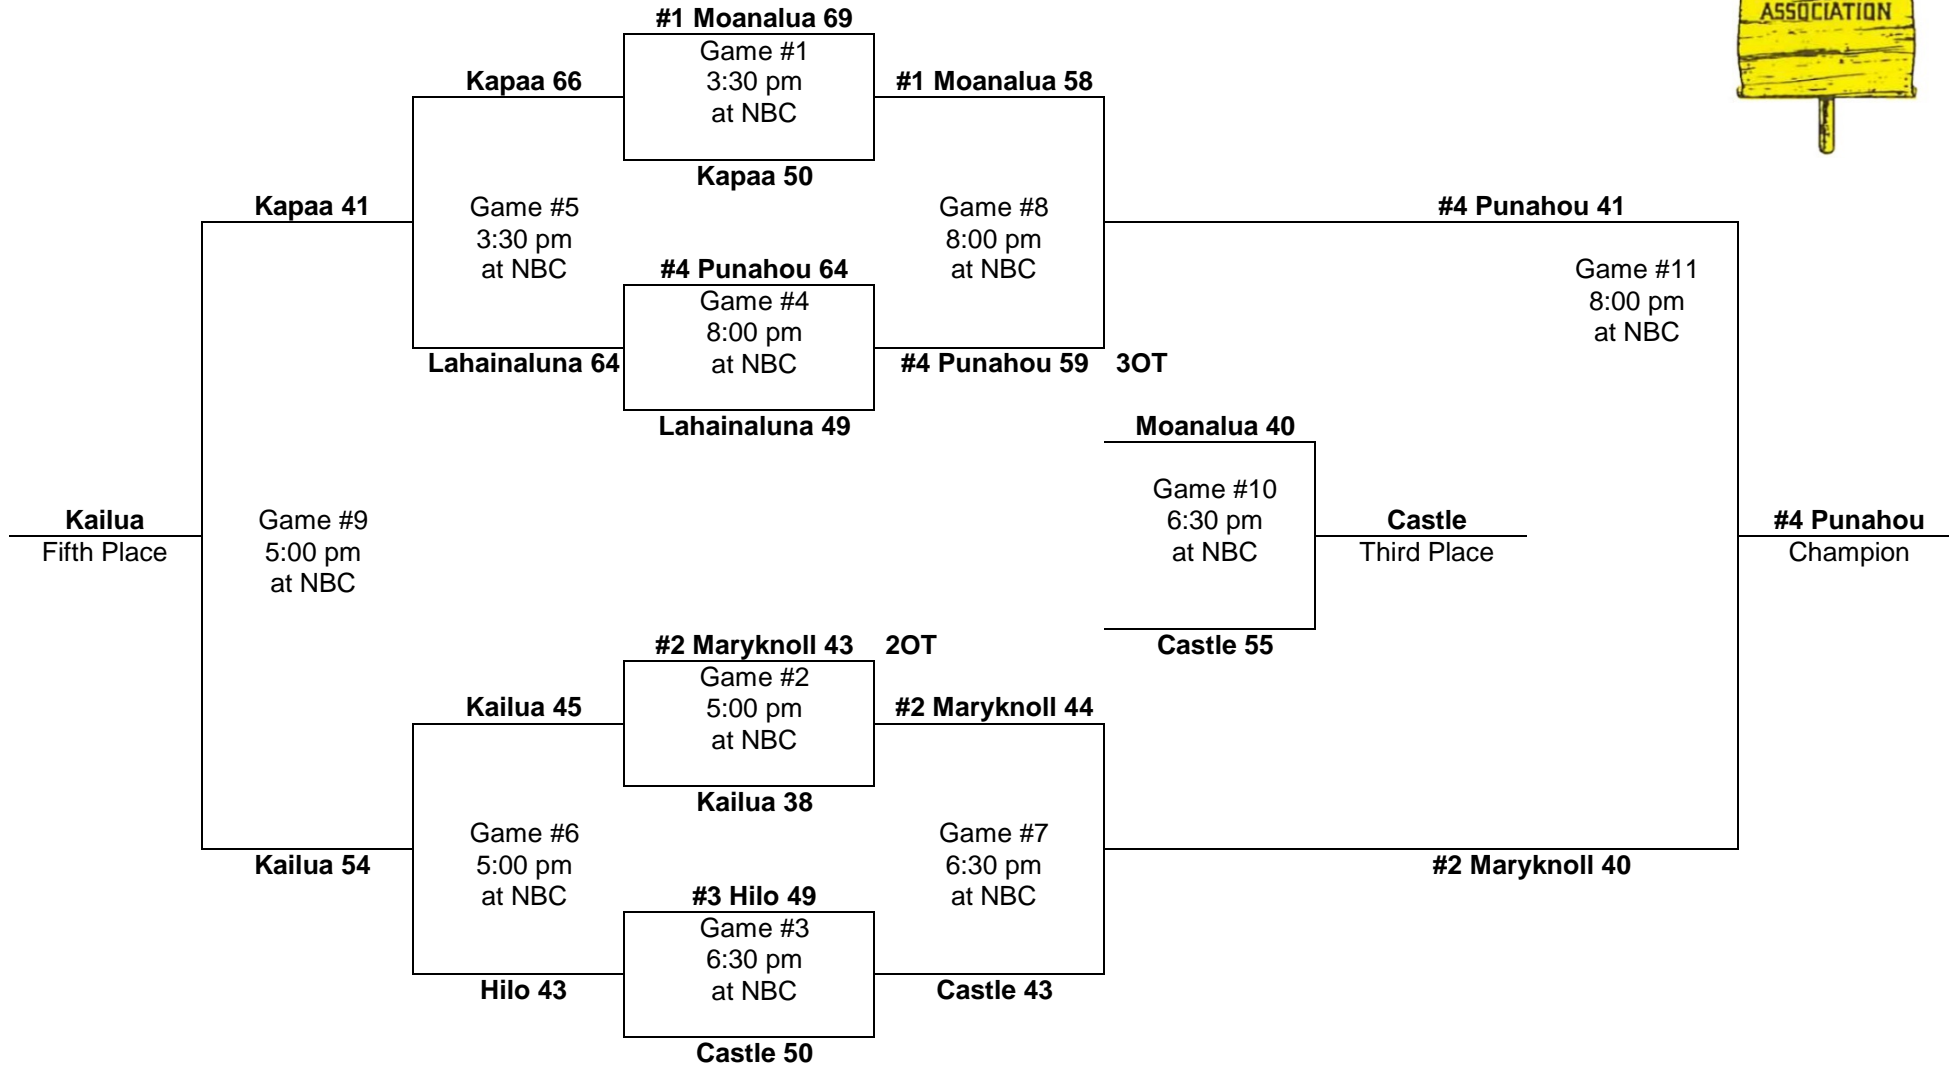

**Saturday
March 14**

**Friday
March 13**

**Thursday
March 12**

**Friday
March 13**

**Saturday
March 14**