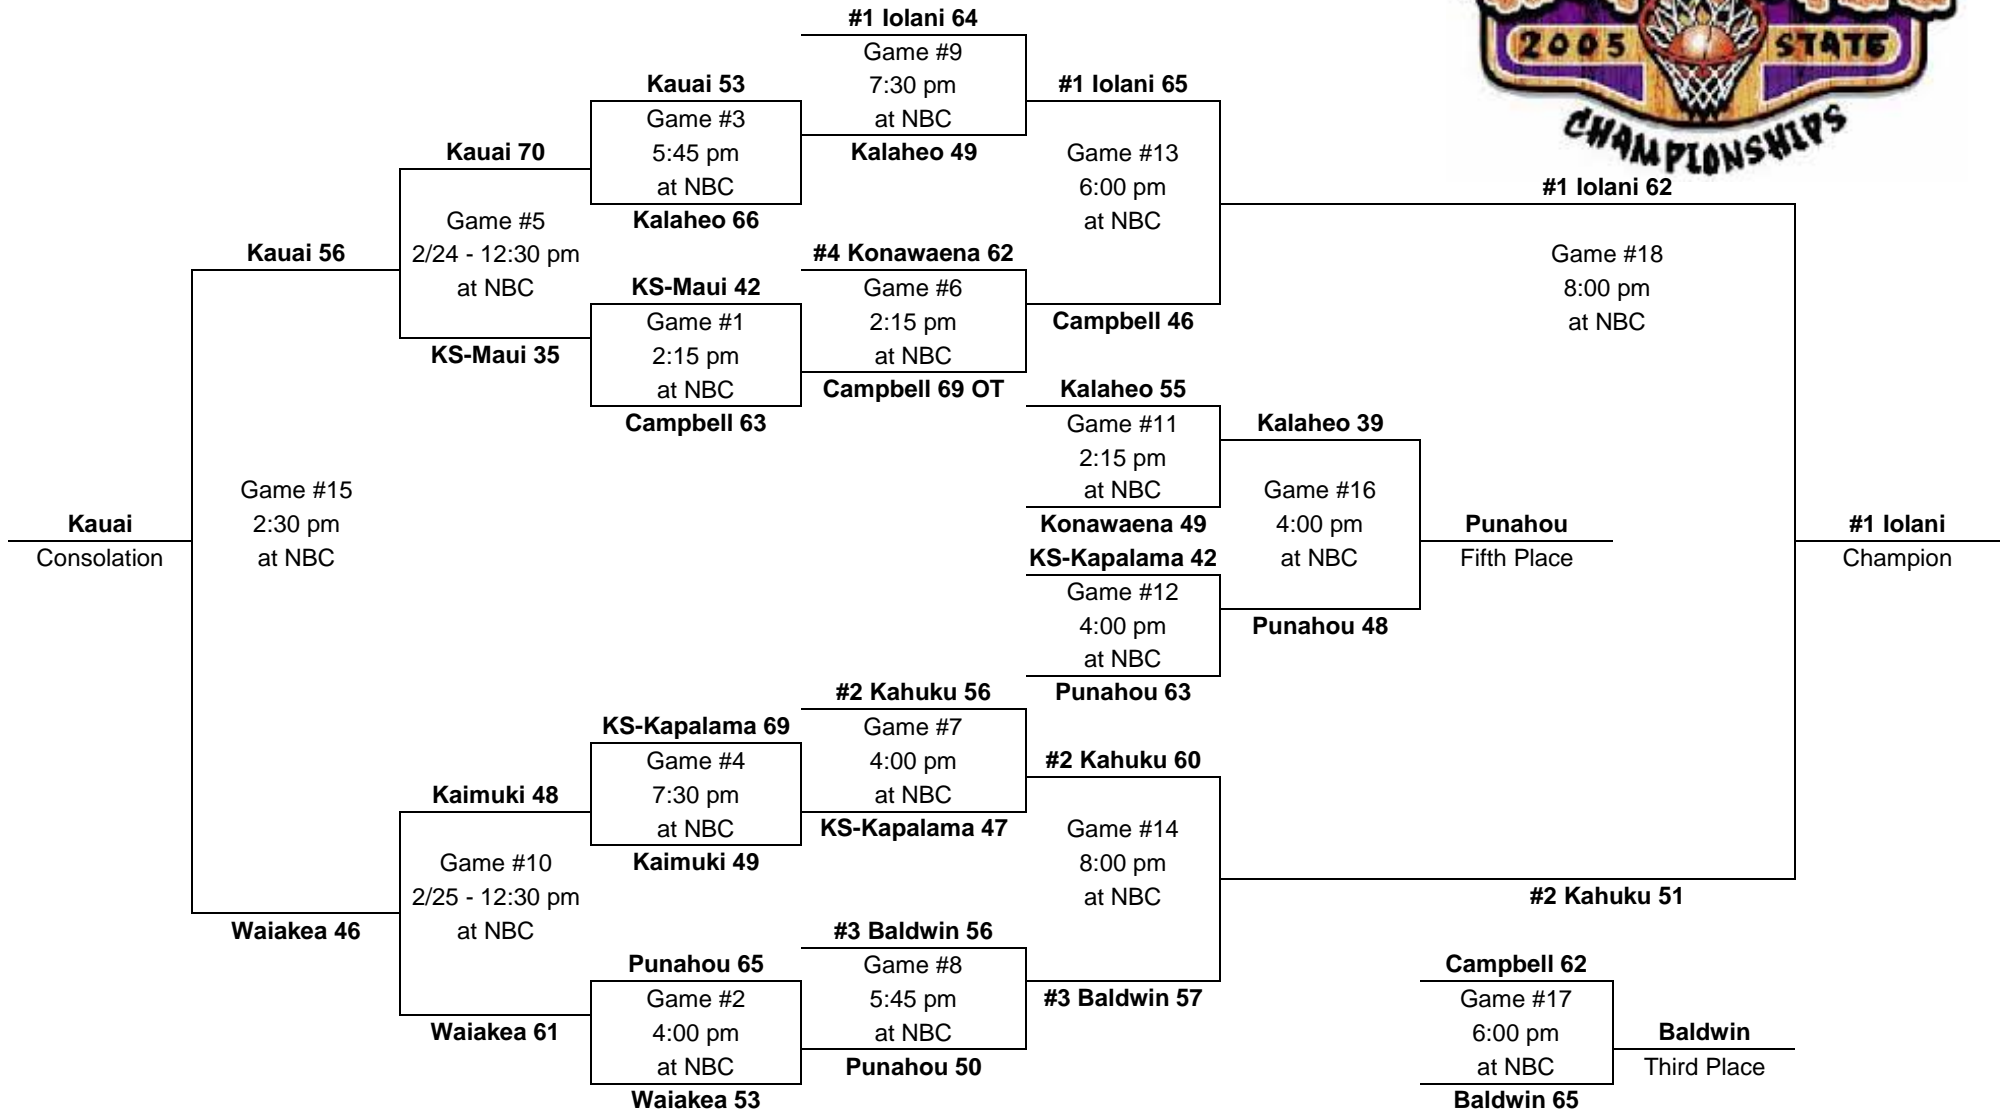

2005 – Boys Basketball - Division AA: 12-team tournament (Neal S. Blaisdell Arena, Honolulu)

Saturday,
Feb. 26

Thurs., Feb. 24
Friday, Feb. 25

Wednesday,
Feb. 23

Thursday,
Feb. 24

Friday,
Feb. 25

Saturday,
Feb. 26