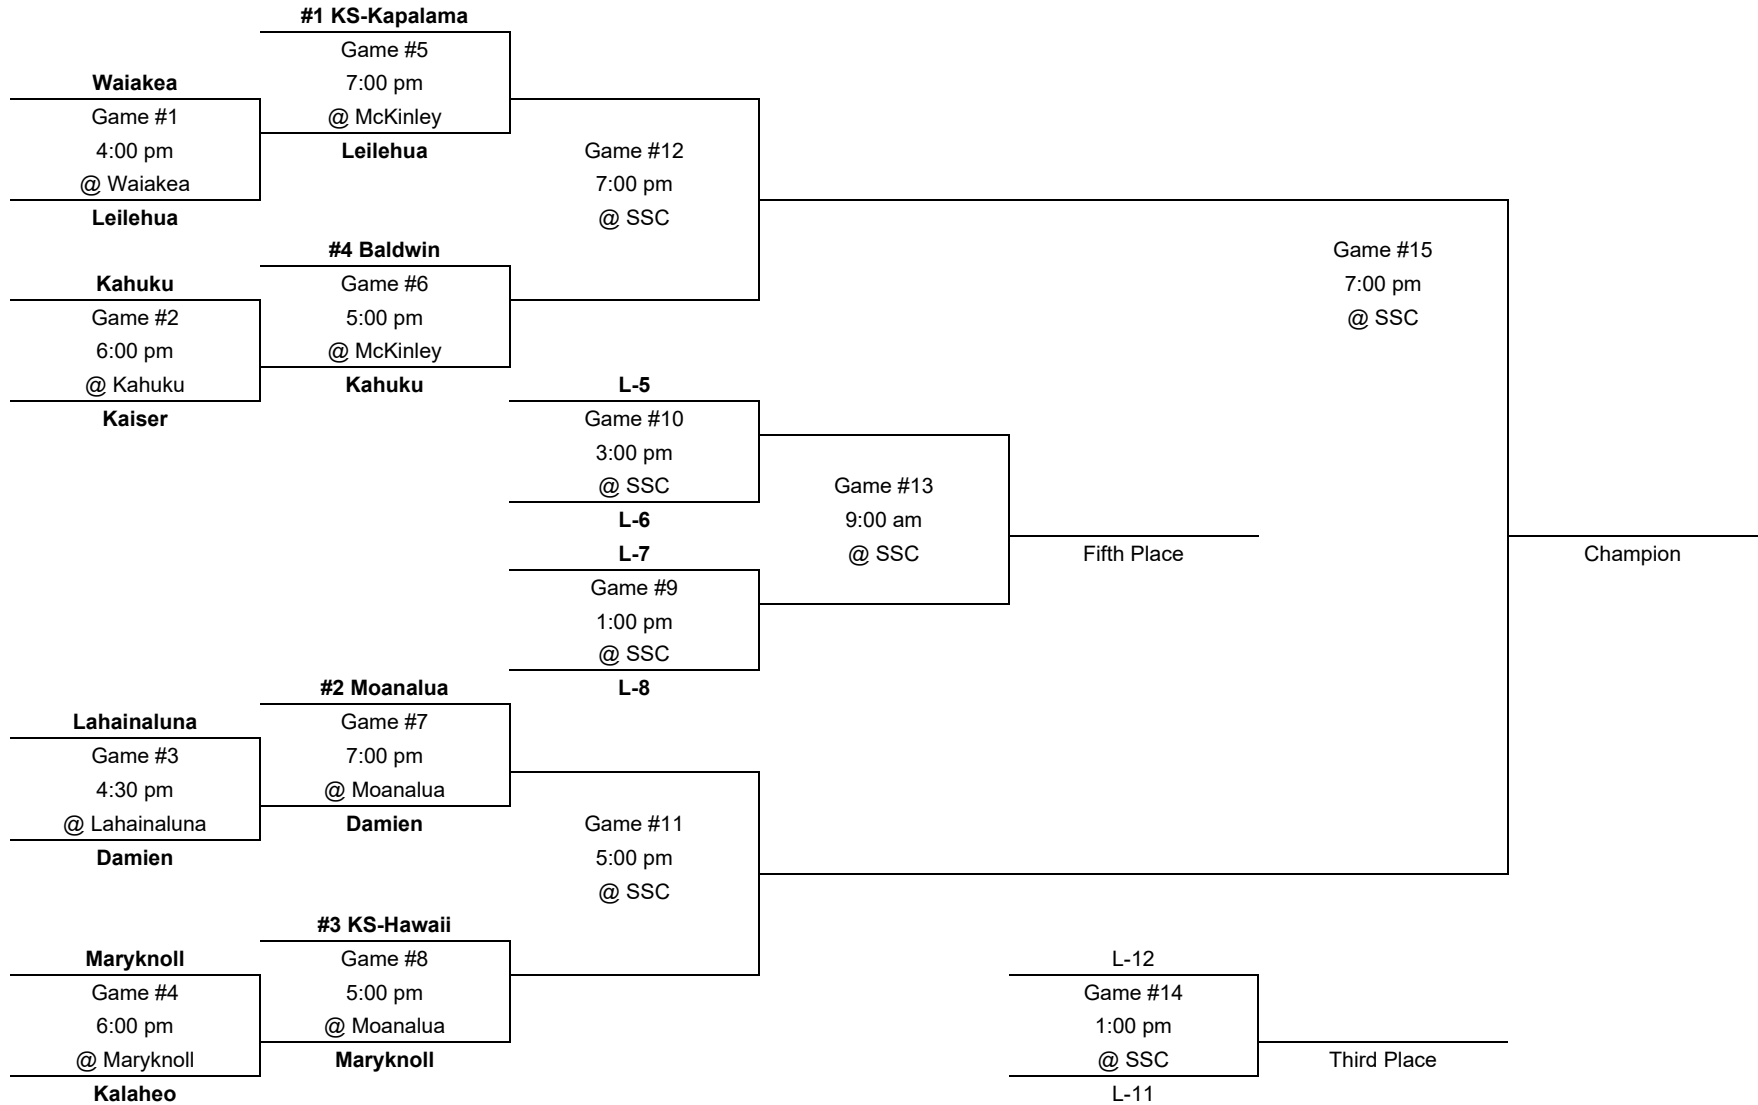

BOYS BASKETBALL STATE CHAMPIONSHIPS
DIVISION I BRACKET
 MONDAY-FRIDAY, FEBRUARY 17-21, 2020
 

Monday
Feb. 17

Wednesday
Feb. 19

Thursday
Feb. 20

Friday
Feb. 21

BOYS BASKETBALL STATE CHAMPIONSHIPS
DIVISION II BRACKET
WEDNESDAY-FRIDAY, FEBRUARY 19-21, 2020