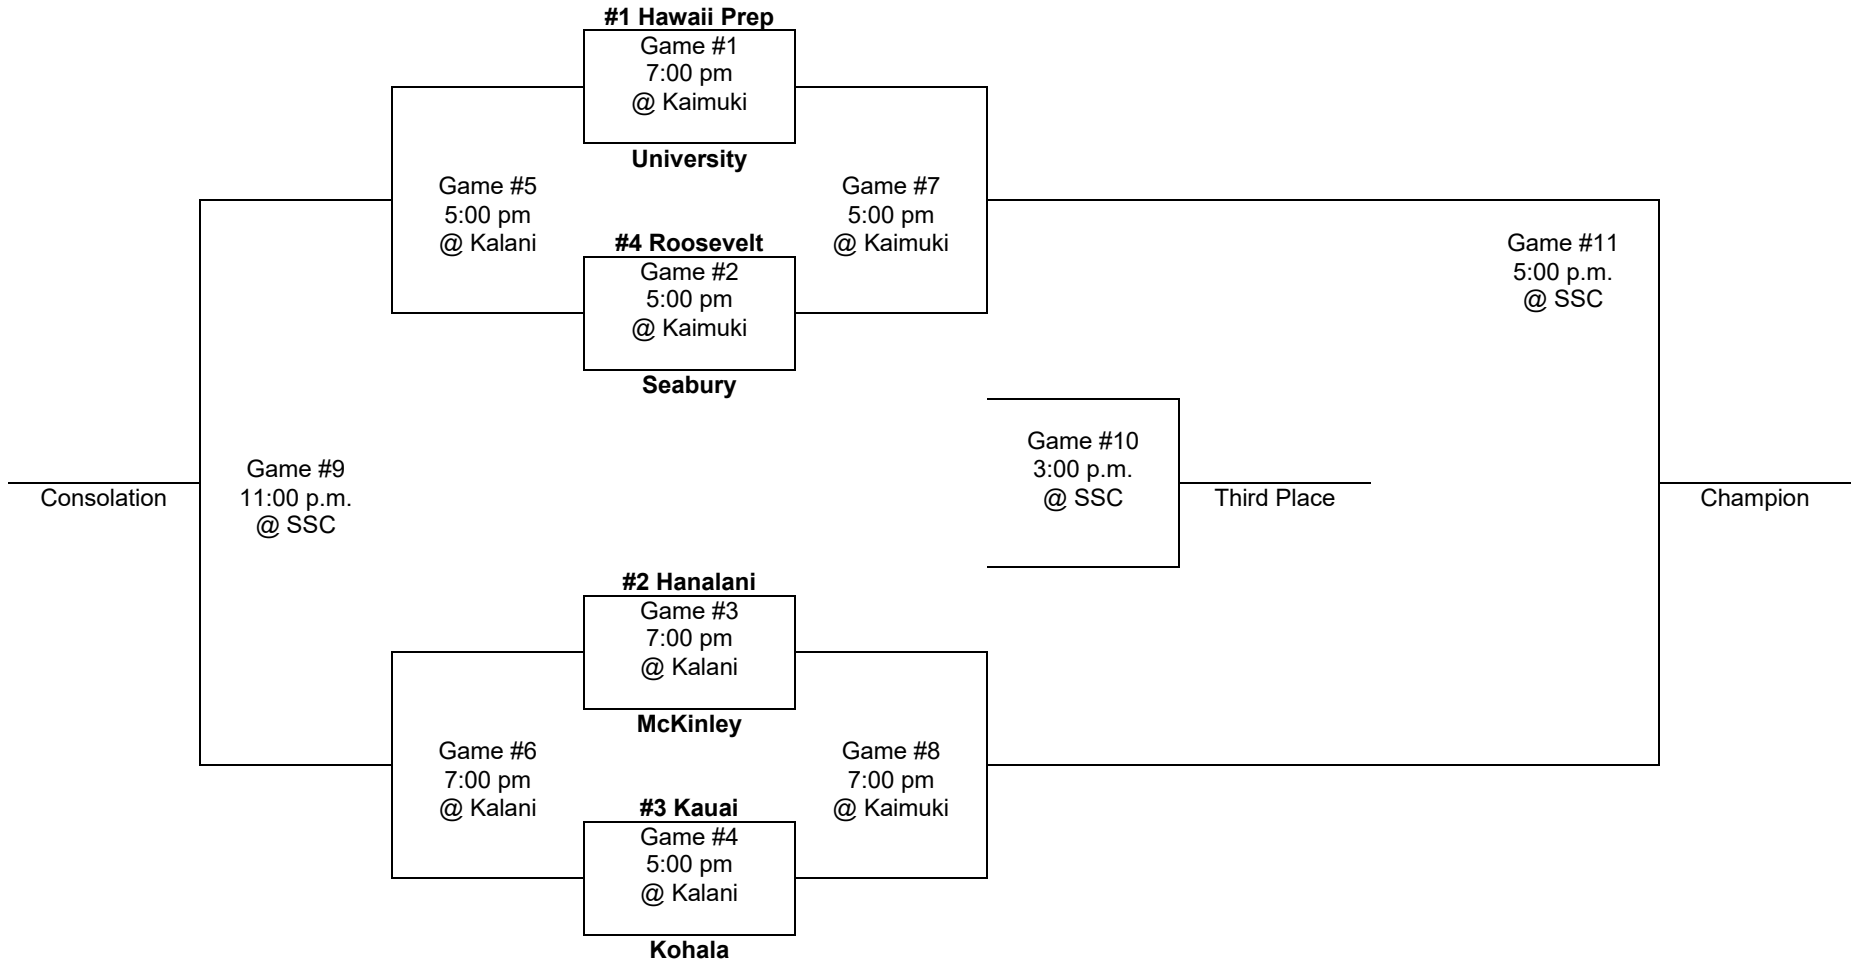

BOYS BASKETBALL STATE CHAMPIONSHIPS
DIVISION II BRACKET
WEDNESDAY-FRIDAY, FEBRUARY 19-21, 2020

Friday
Feb. 21

Thursday
Feb. 20

Wednesday
Feb. 19

Thursday
Feb. 20

Friday
Feb. 21