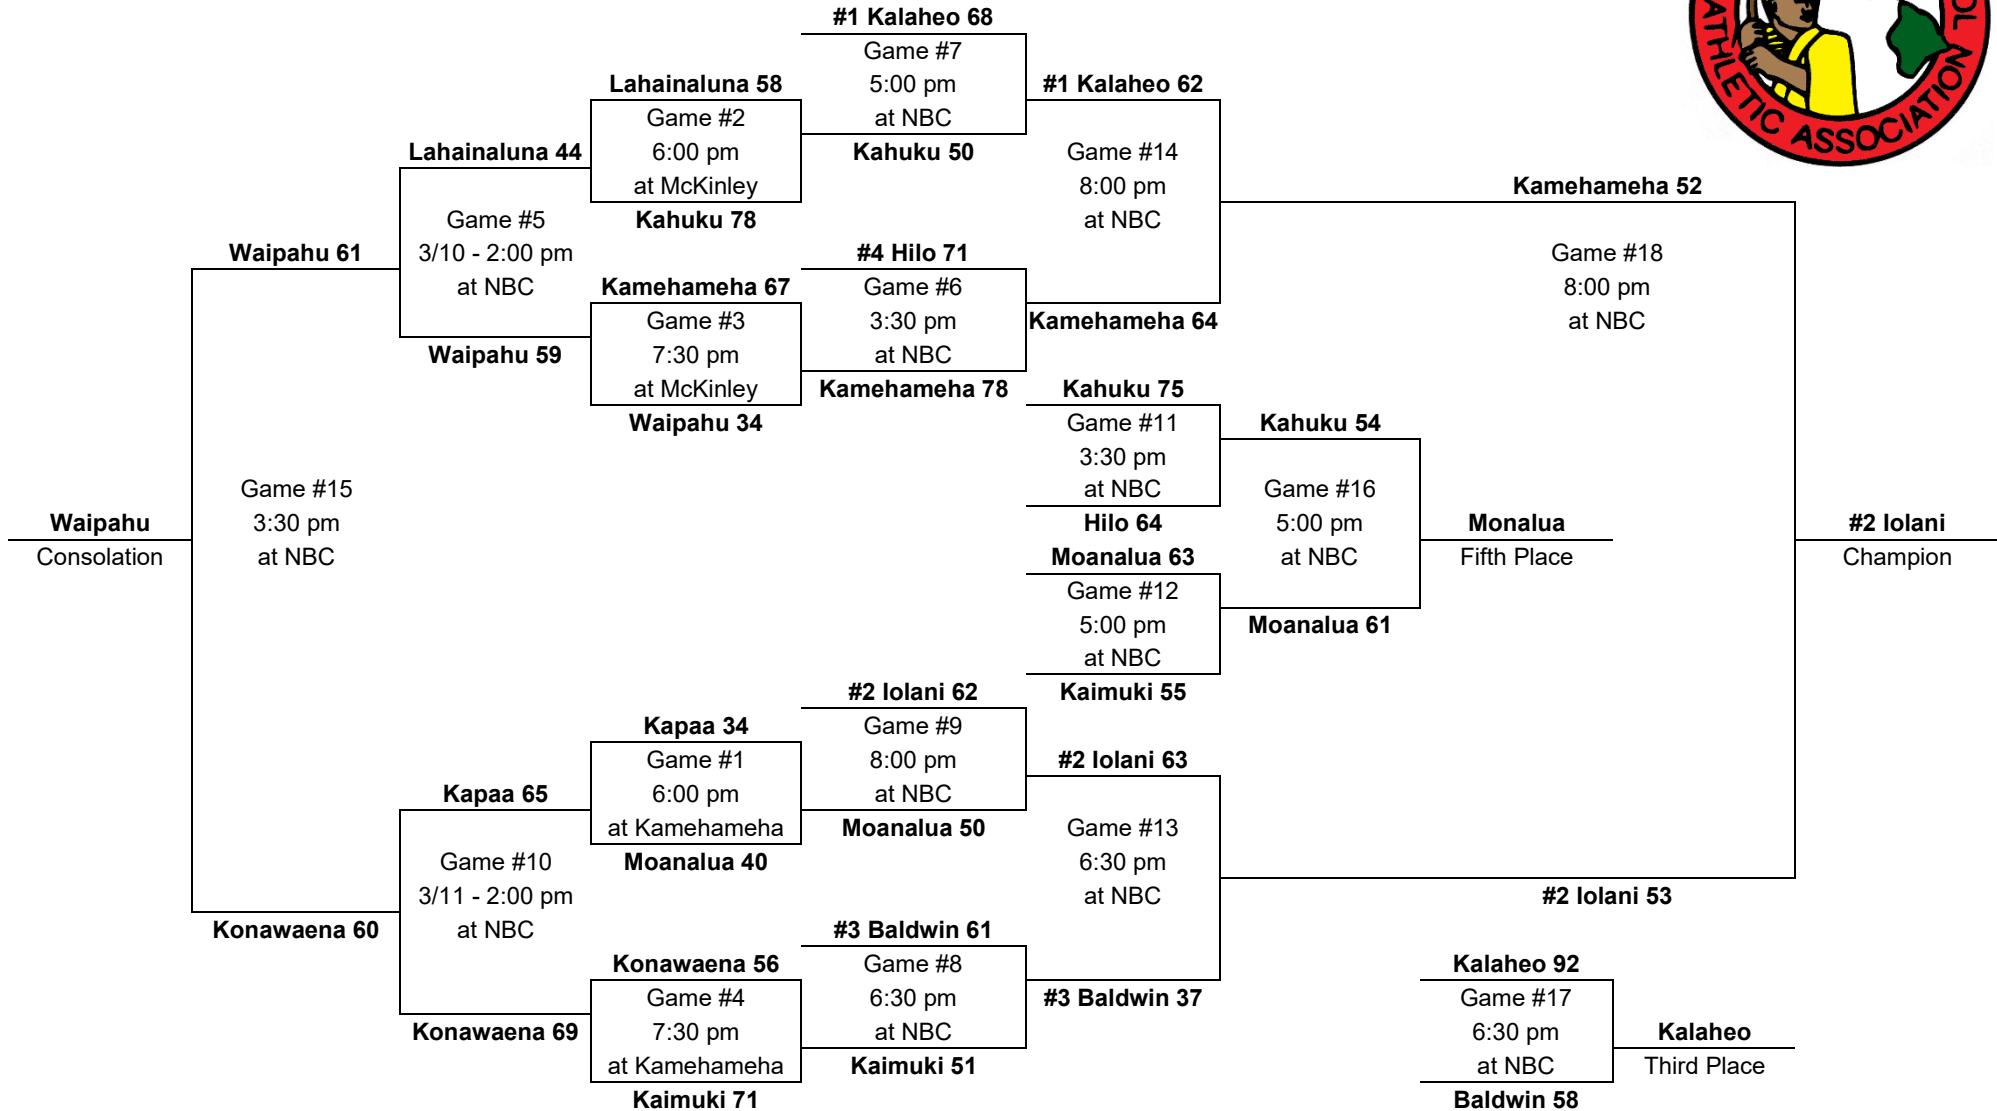

1994 – Boys Basketball - Division AA: 12-team tournament (McKinley gym, Kekuhaupio gym, Neal S. Blaisdell Arena)

Saturday, Mar. 12 Thurs., Mar. 10 Wednesday, Mar. 9 Thursday, Mar. 10 Friday, Mar. 11 Saturday, Mar. 12