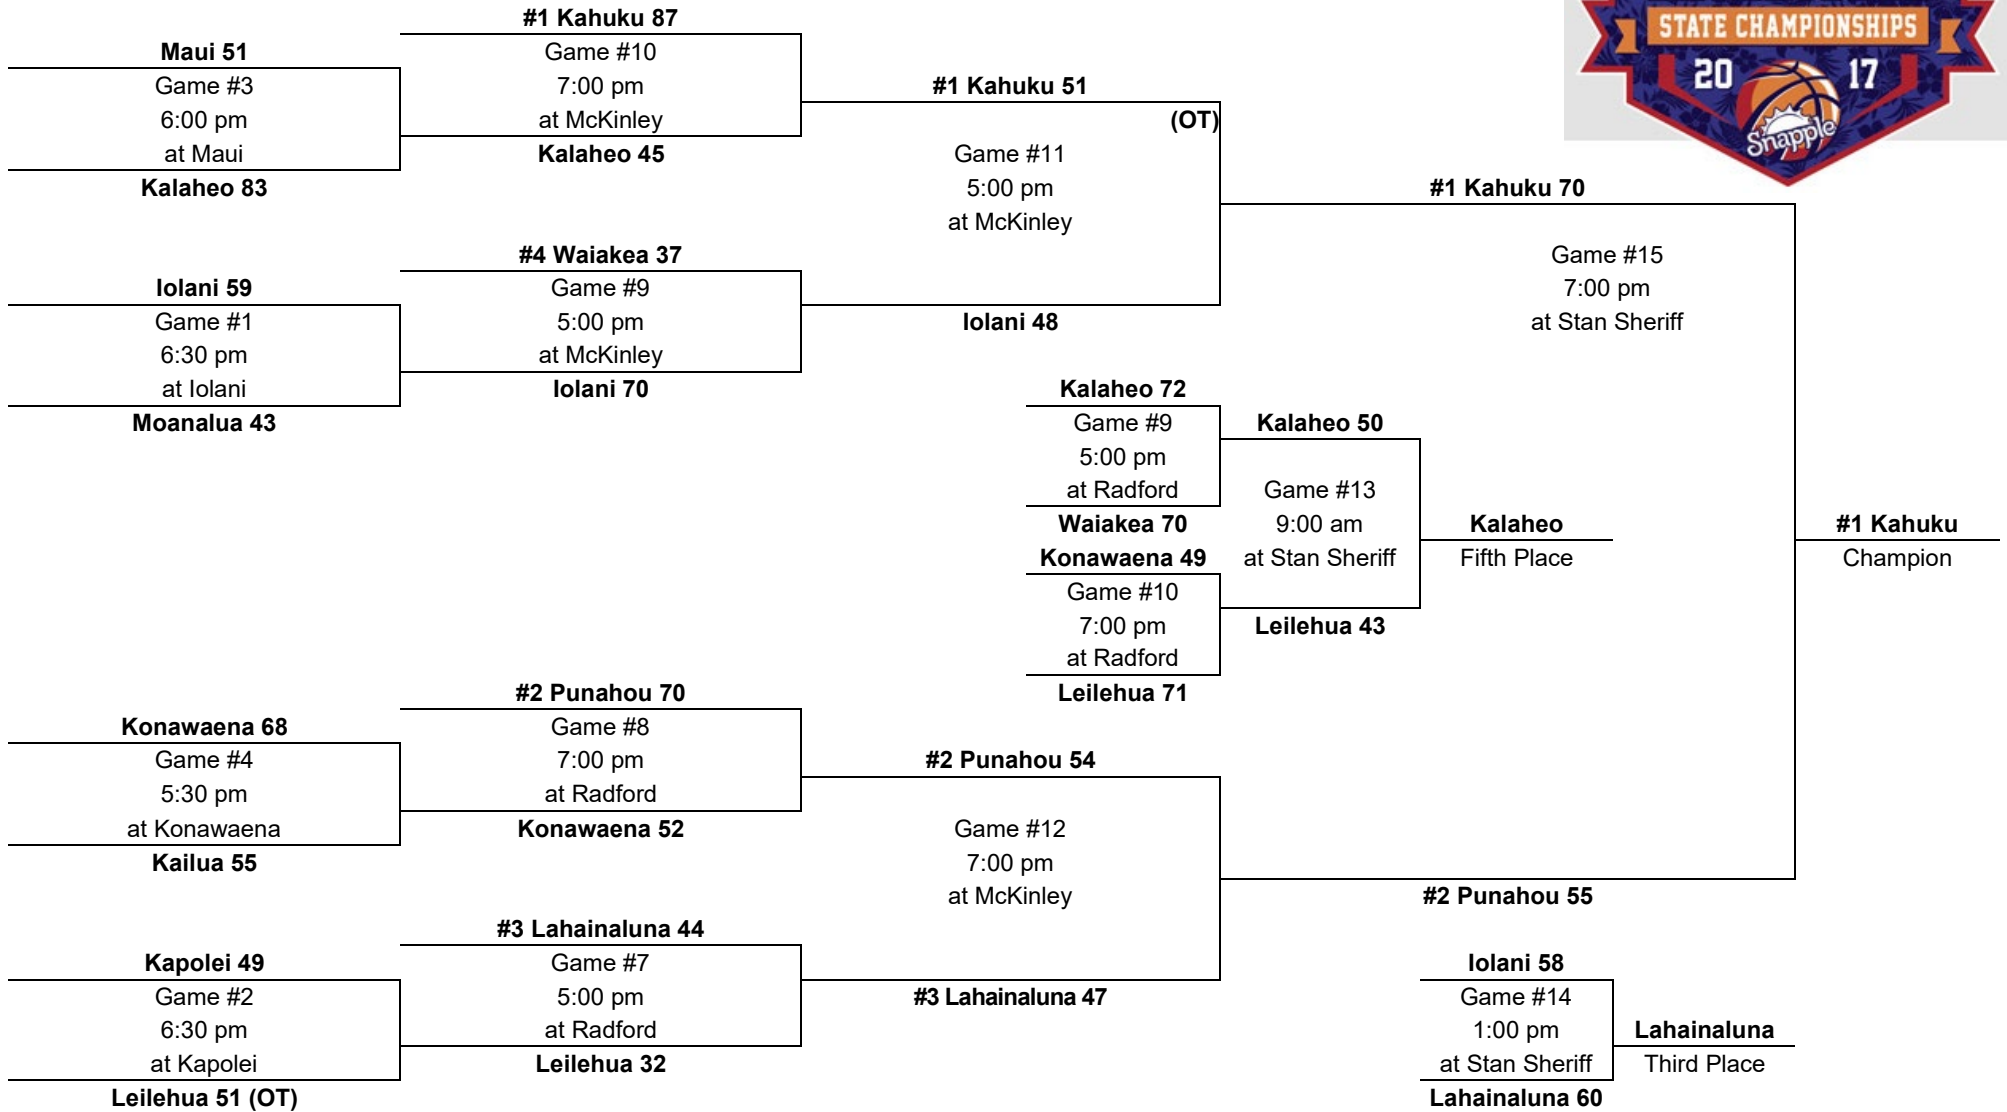

Monday, Feb. 13

Wednesday, Feb. 15

Thursday, Feb. 16

Friday, Feb. 17