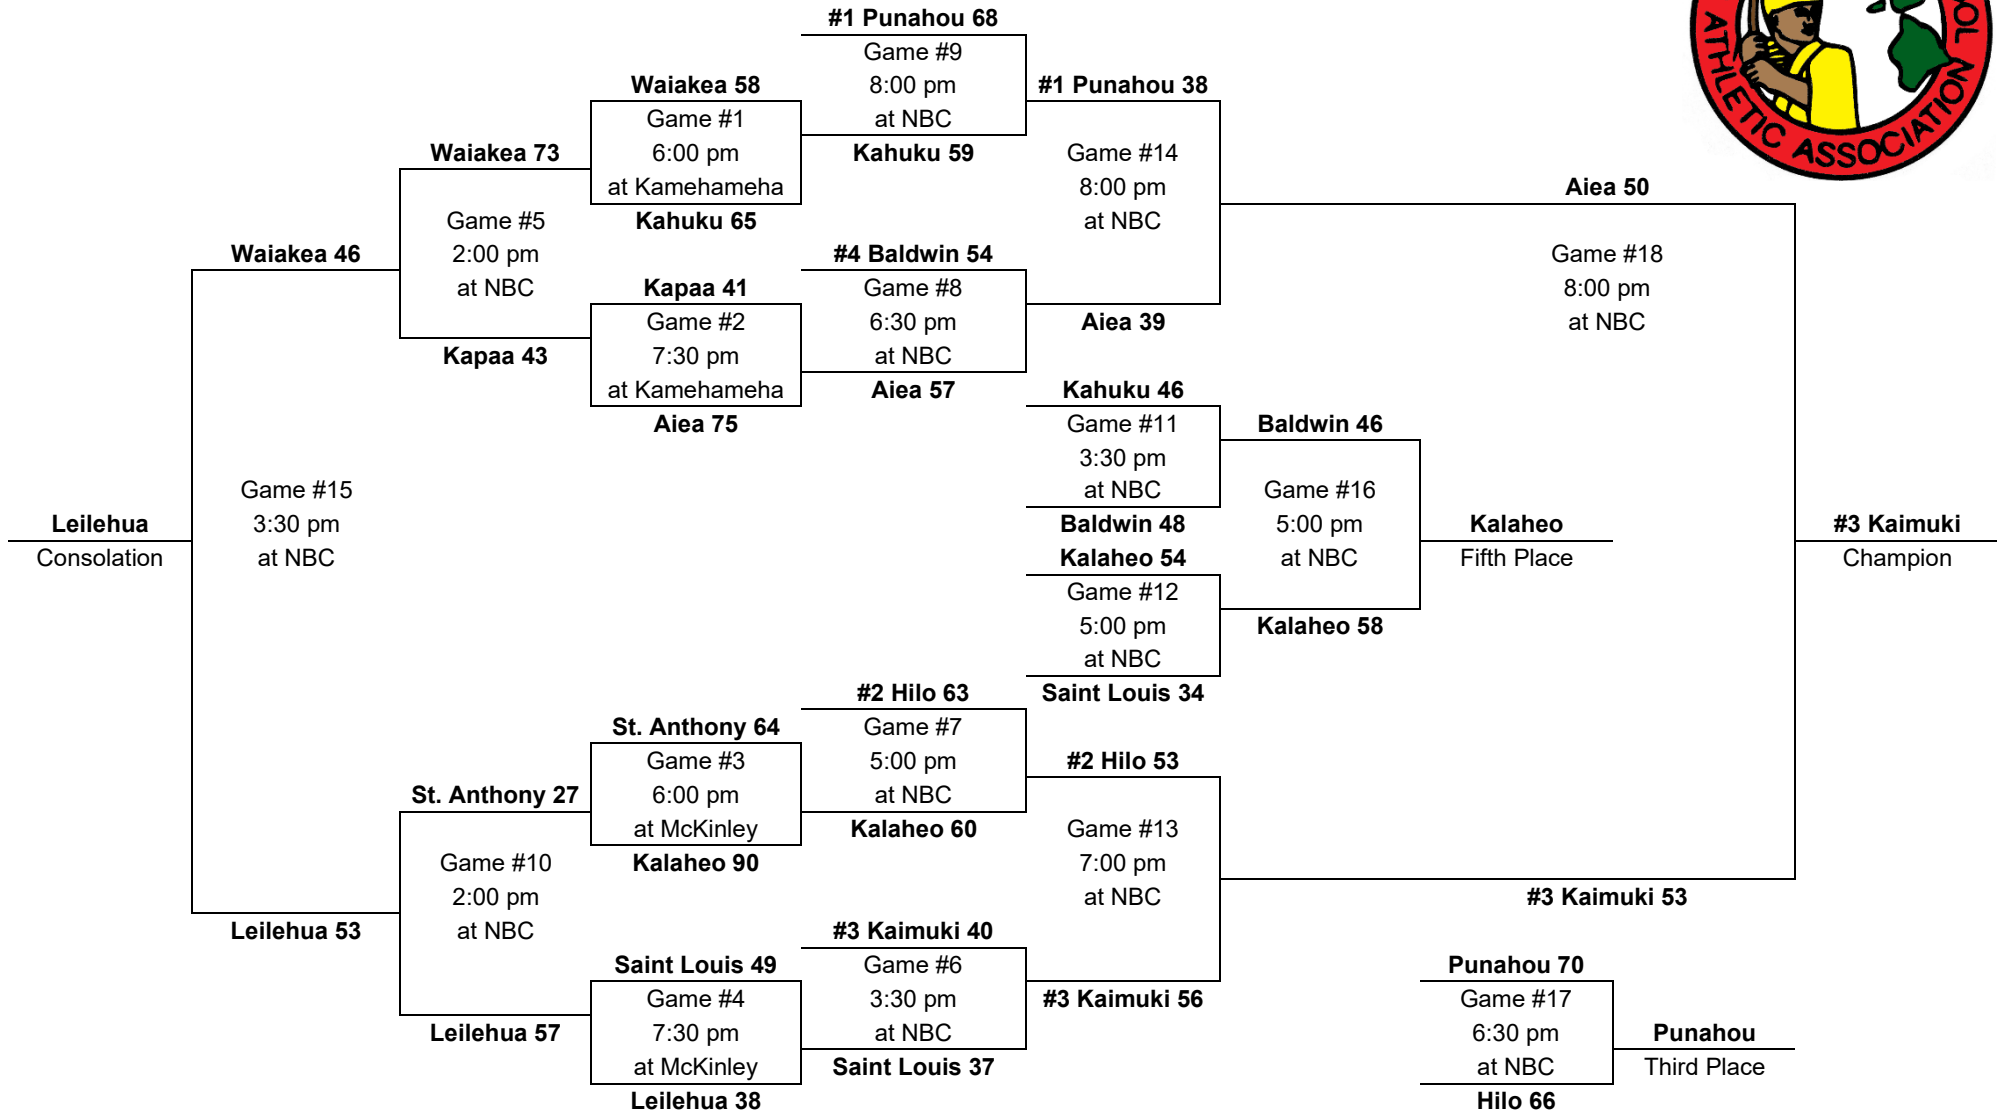

Saturday,
Mar. 6

Thurs., Mar. 4
Friday, Mar. 5

Wednesday,
Mar. 3

Thursday,
Mar. 4

Friday,
Mar. 5

Saturday,
Mar. 6