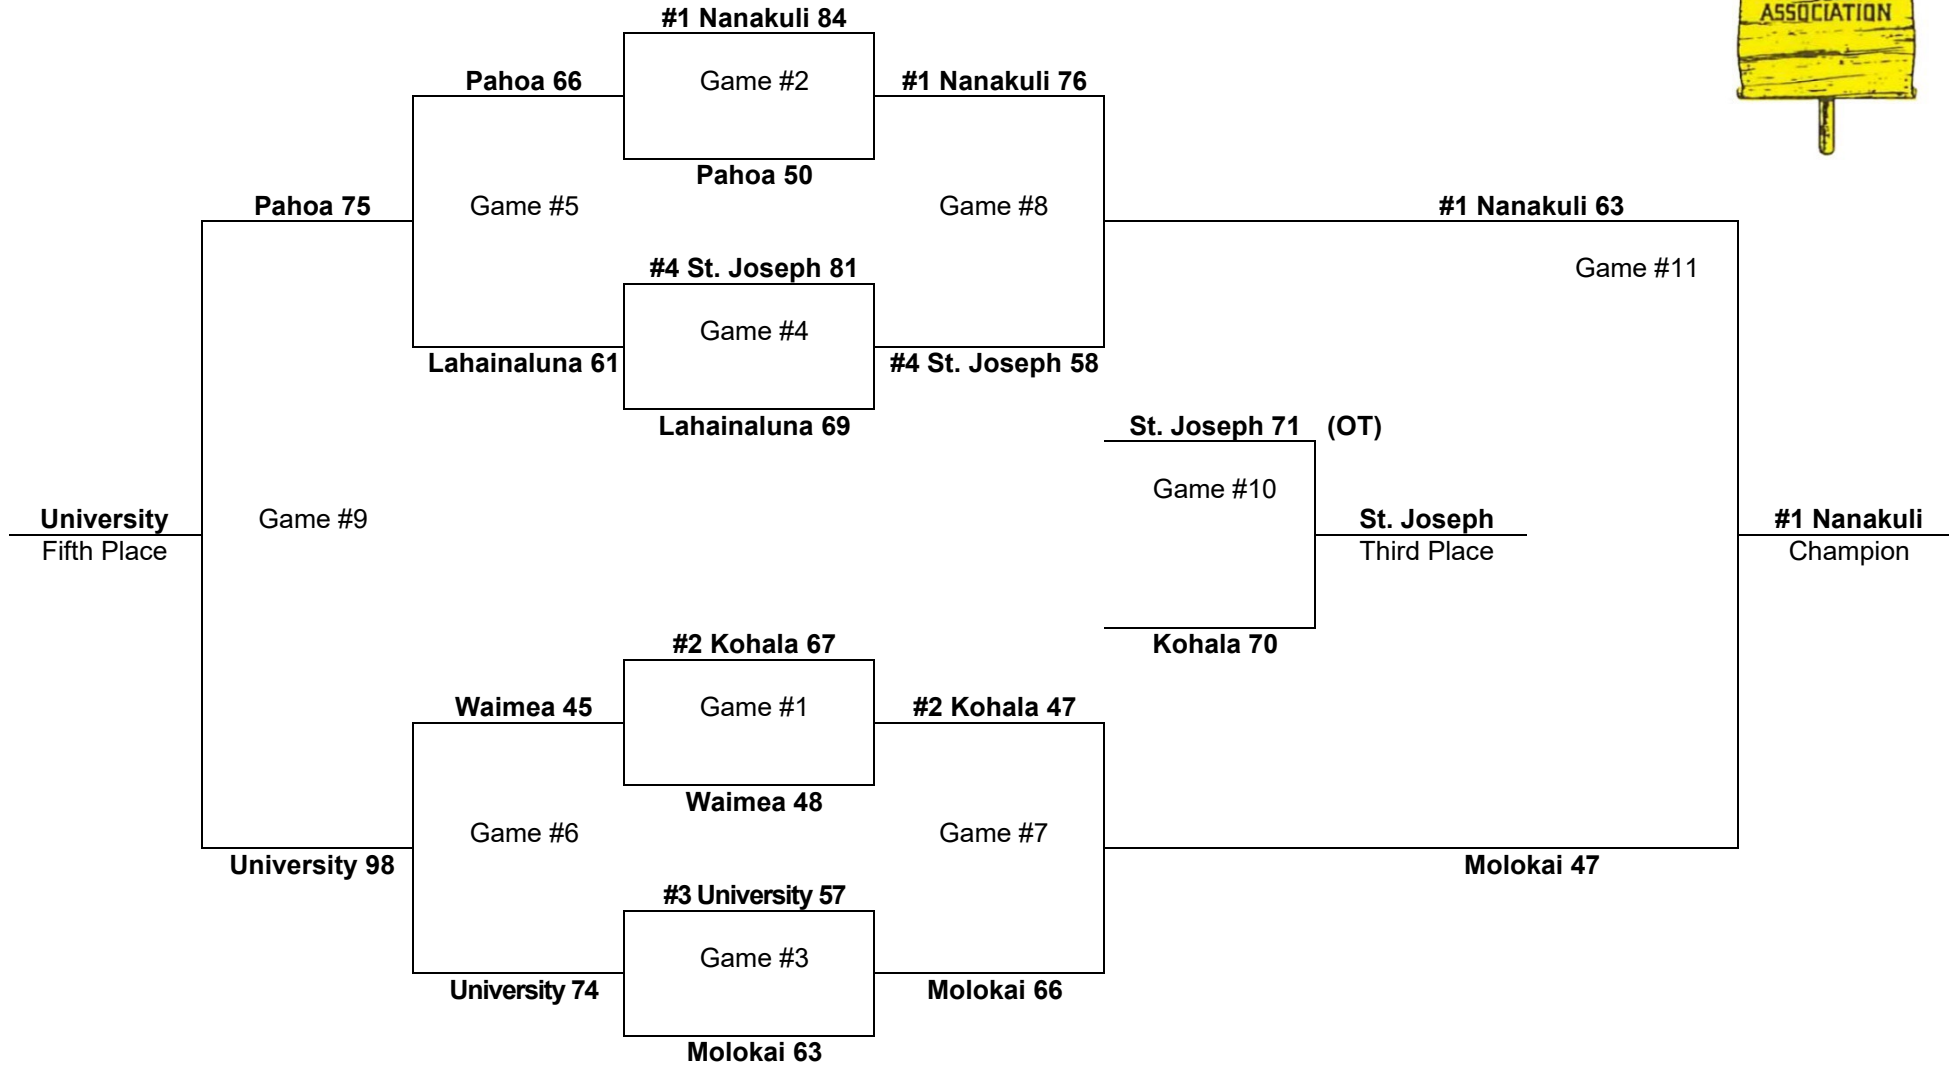

1976 – Boys Basketball - Division "A": 8-team tournament (Hilo Civic Auditorium, Hilo)

Saturday
March 13

Friday
March 12

Thursday
March 11

Friday
March 12

Saturday
March 13

PARTICIPATING TEAMS

OIA (1) 1. Nanakuli	ILH (1) 1. University	BIIF (3) 1. Kohala 2. St. Joseph 3. Pahoa	MIL (2) 1. Lahainaluna 2. Molokai	KIF (1) 1. Waimea