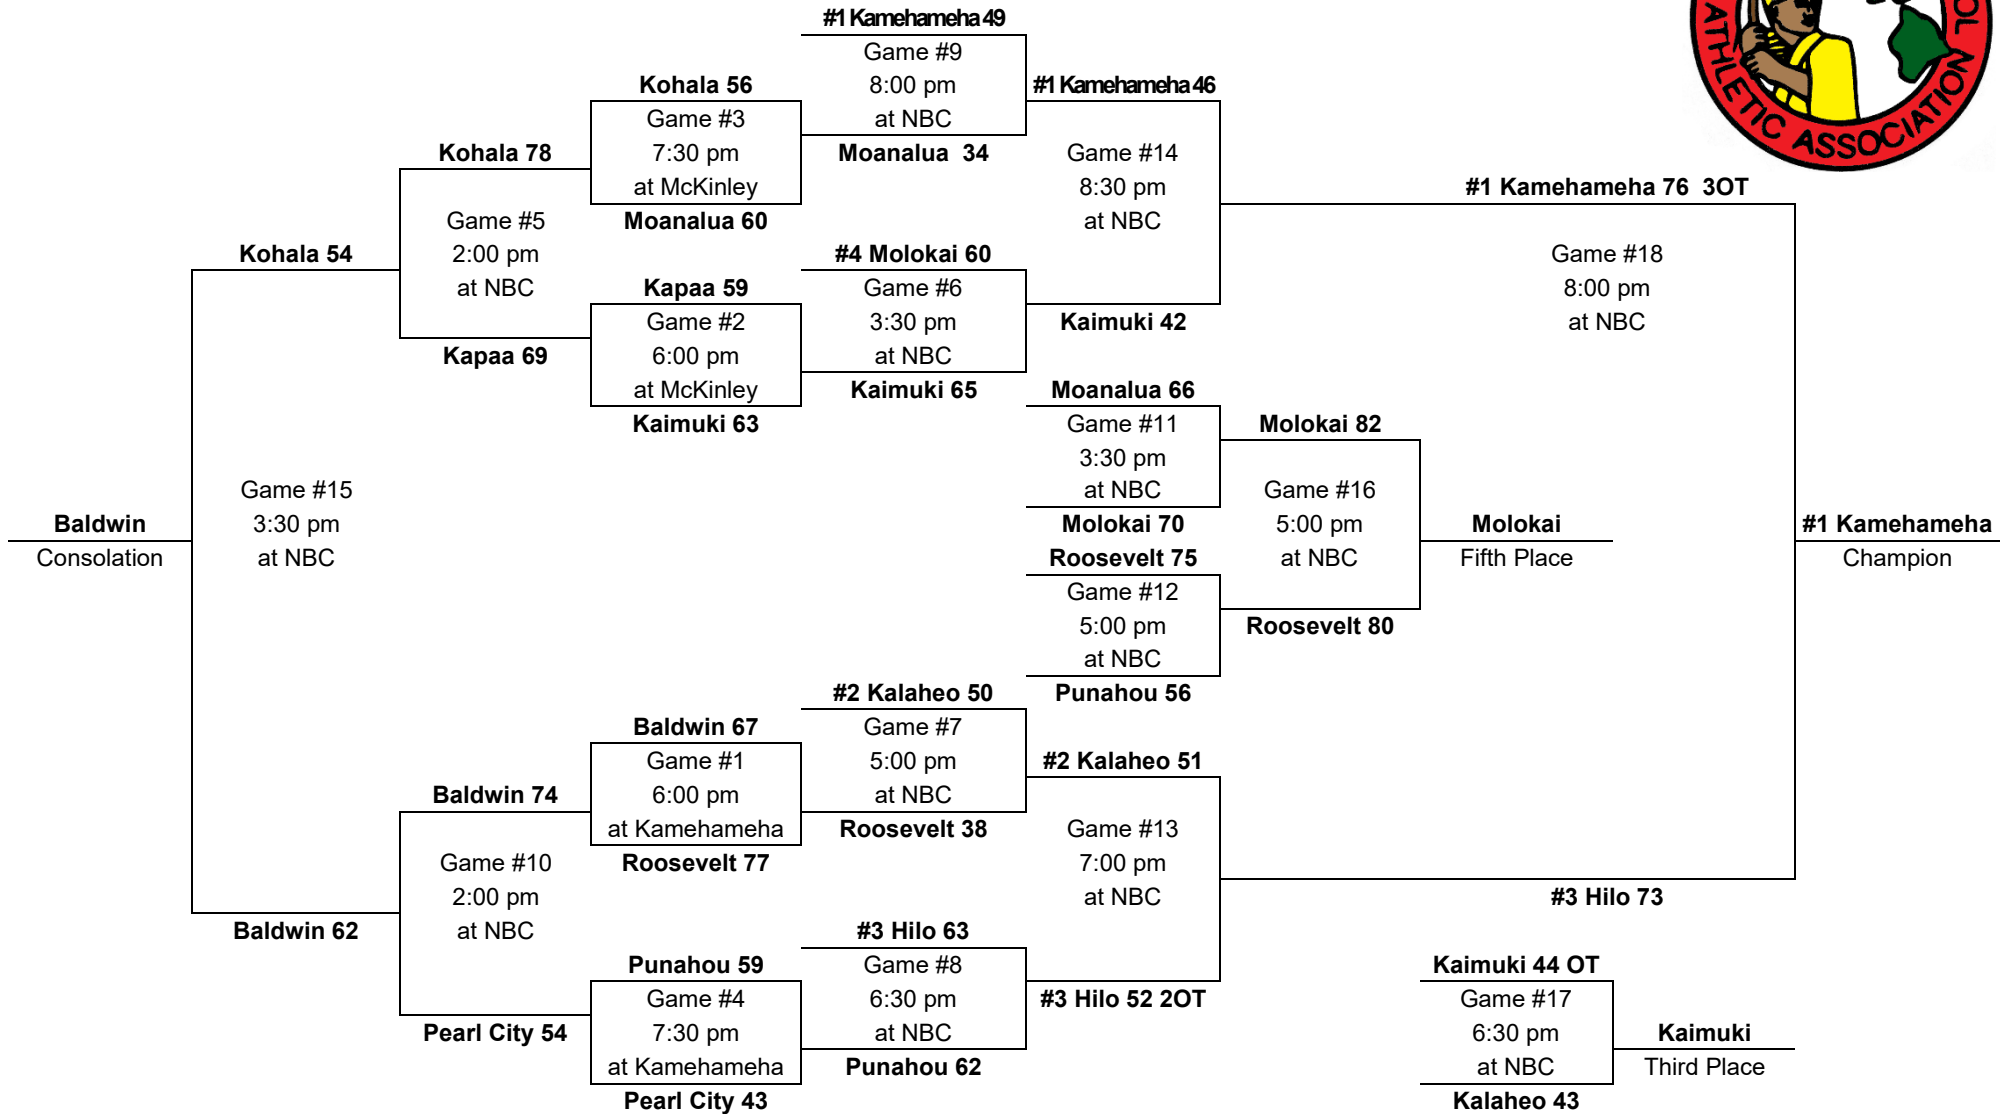

Saturday,
Mar. 7

Thurs., Mar. 5
Friday, Mar. 6

Wednesday,
Mar. 4

Thursday,
Mar. 5

Friday,
Mar. 6

Saturday,
Mar. 7