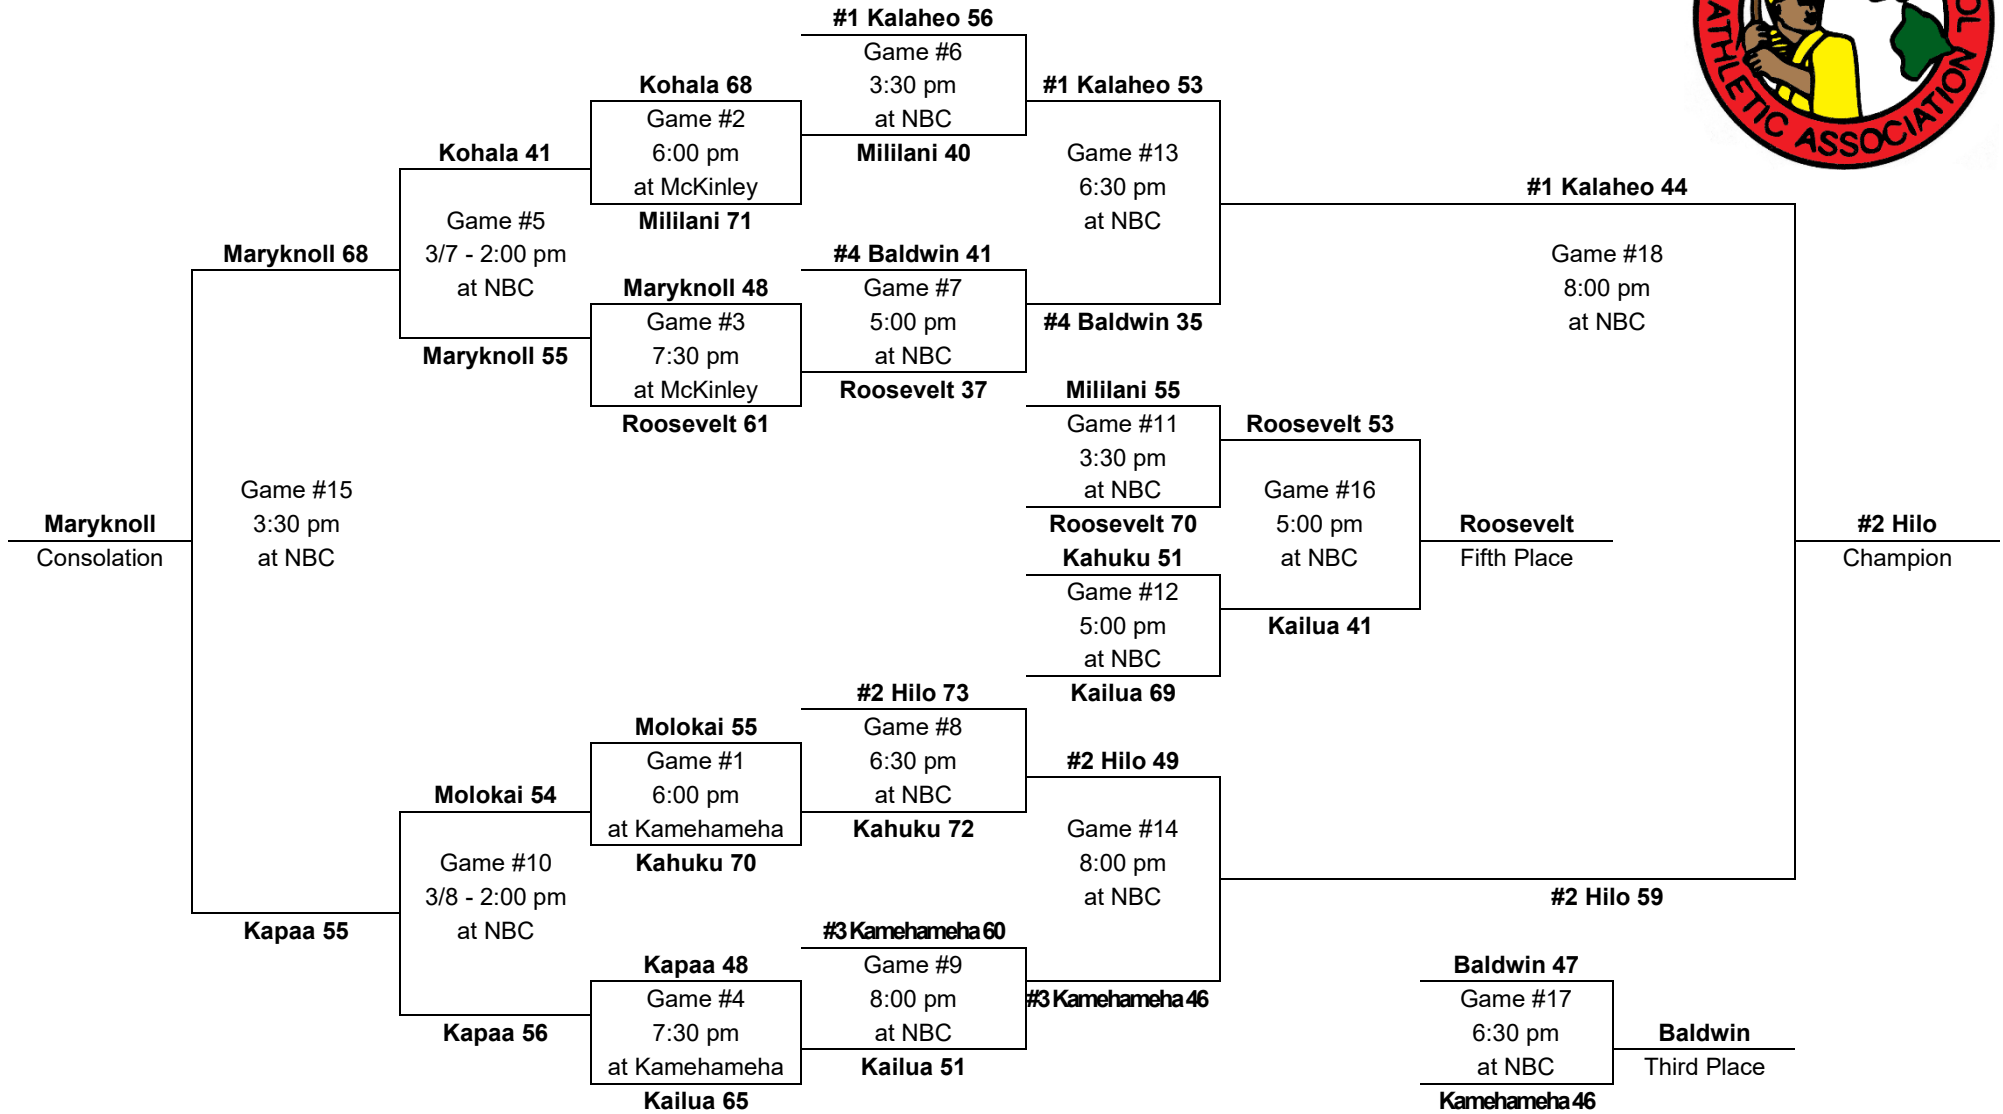

Saturday,
Mar. 9

Thurs., Mar. 7
Friday, Mar. 8

Wednesday,
Mar. 6

Thursday,
Mar. 7

Friday,
Mar. 8

Saturday,
Mar. 9