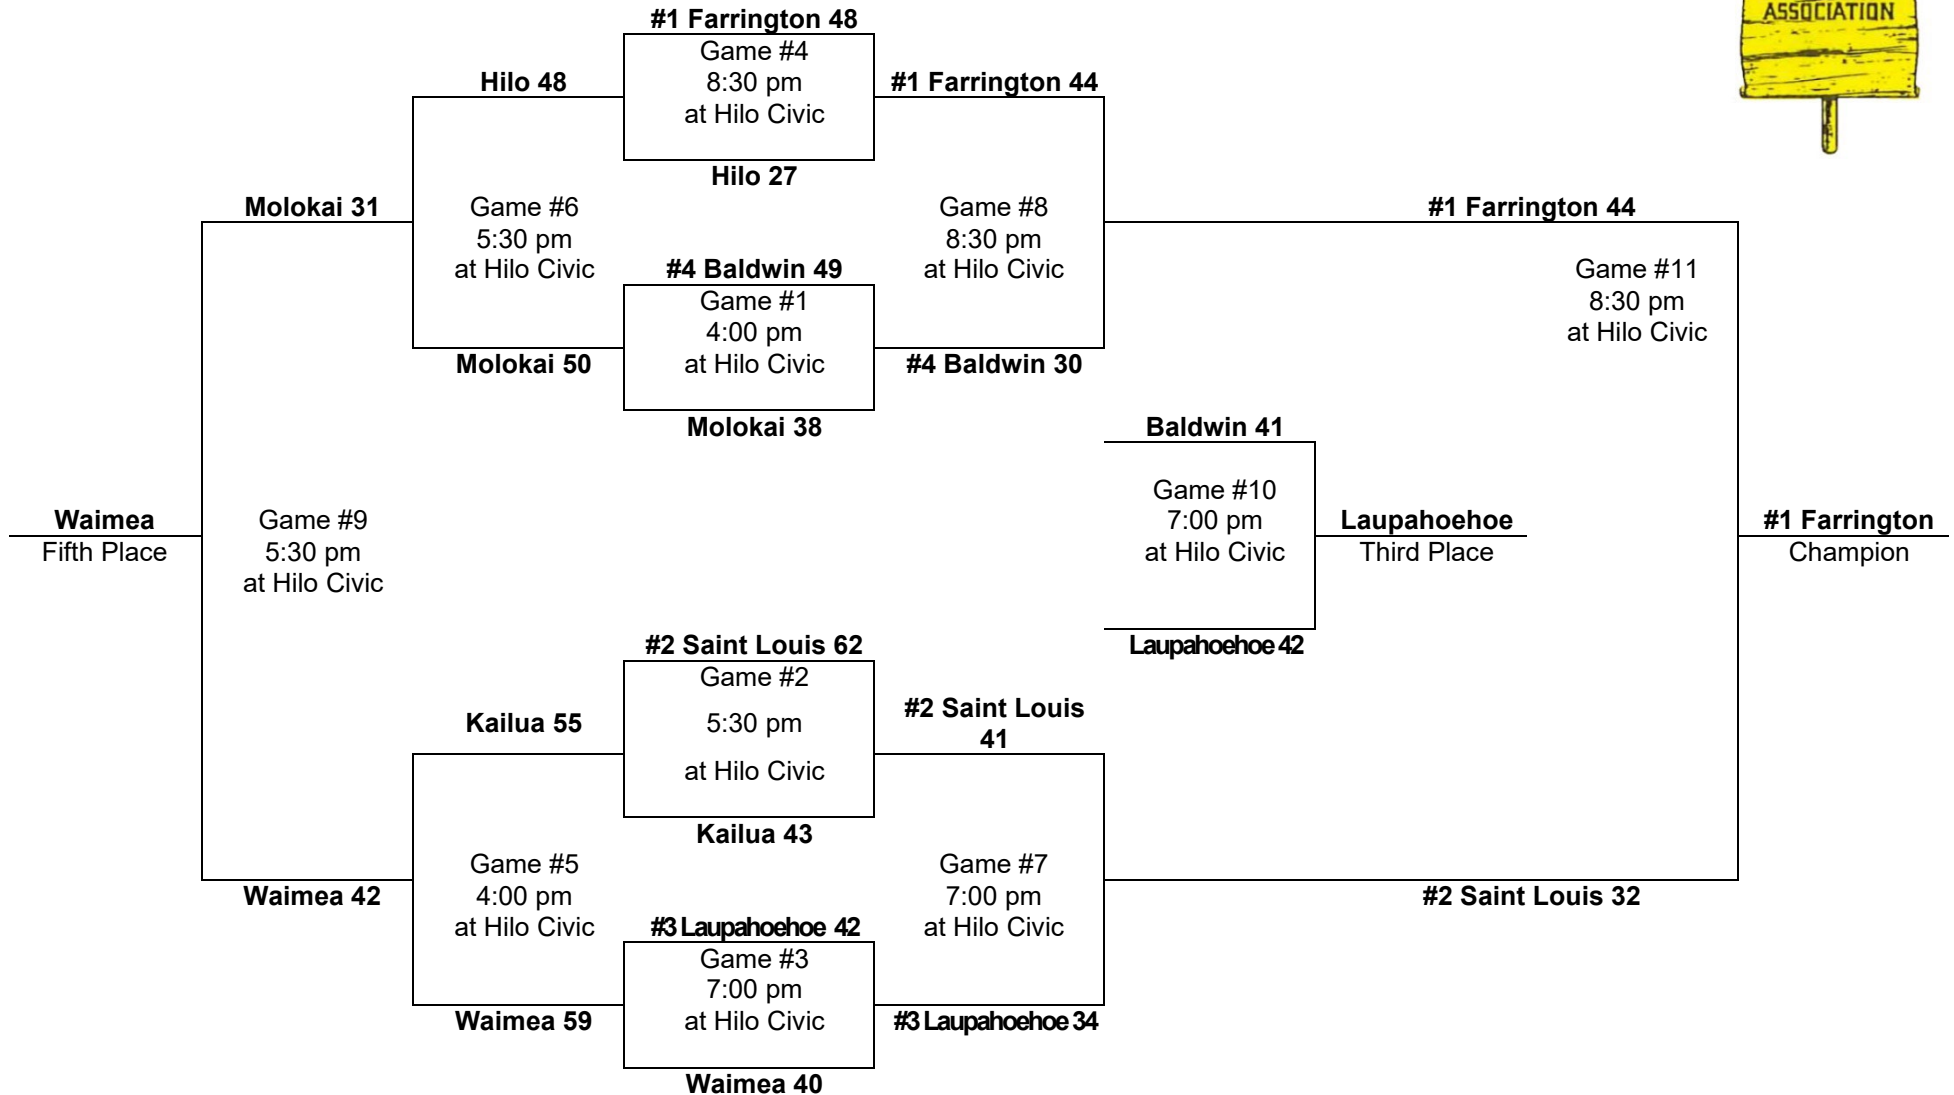

1960 – Boys Basketball - Division "A": 8-team tournament (Hilo Civic Auditorium)

Saturday
March 5

Friday
March 4

Thursday
March 3

Friday
March 4

Saturday
March 5

PARTICIPATING TEAMS						Leading scorer:
ROIA (1) 1. Kailua	HIL (2) 1. Farrington 2. Saint Louis	BIIF (2) 1. Laupahoehoe 2. Hilo	MIL (1) 1. Baldwin	MLIL (1) 1. Molokai	KIF (1) 1. Waimea	Sol Malani, Laupahoehoe (21 FG, 16-21 FT, 68 pts, 22.7 ppg)