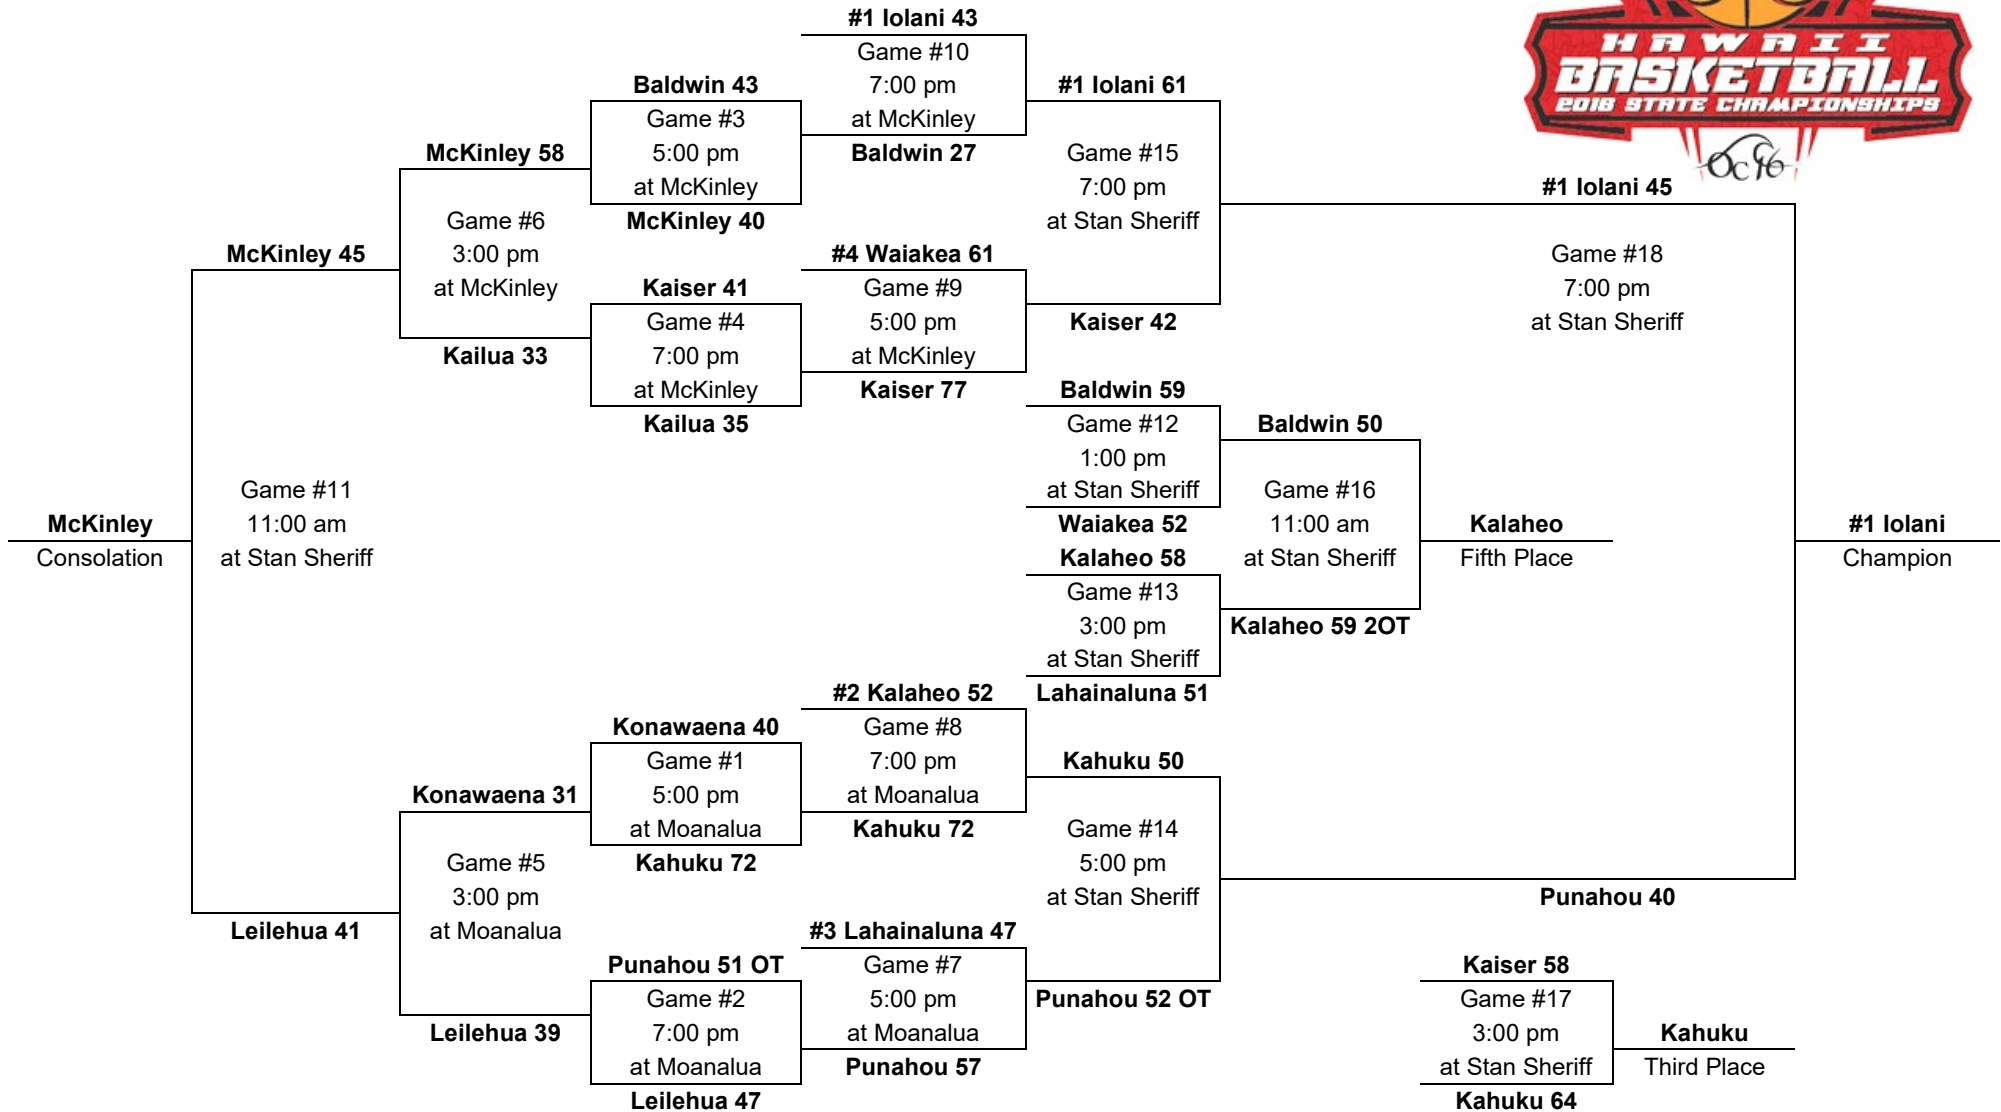

Friday,
Feb. 19

Thursday,
Feb. 18

Wednesday,
Feb. 17

Thursday,
Feb. 18

Friday,
Feb. 19

Saturday,
Feb. 20