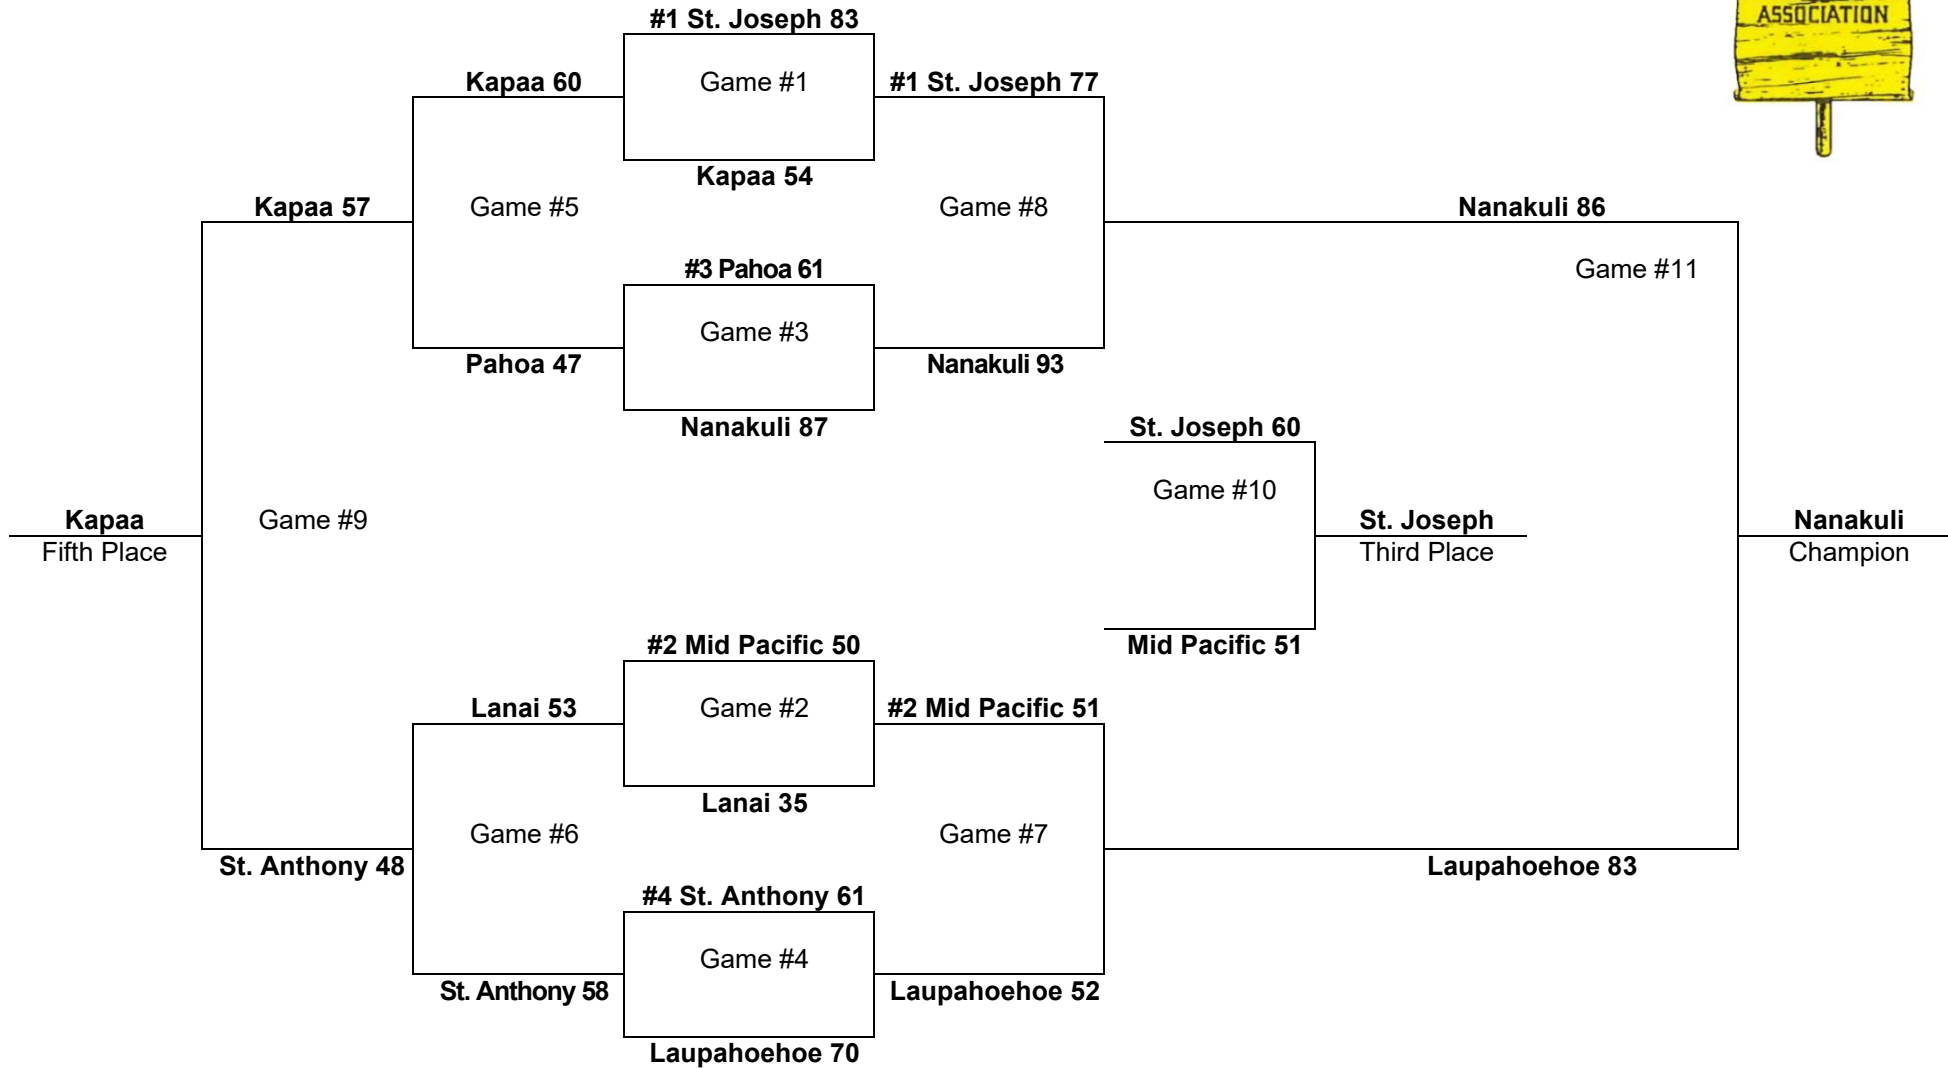

1972 – Boys Basketball - Division "A": 8-team tournament (Hilo Civic Auditorium, Hilo)

Saturday
March 4

Friday
March 3

Thursday
March 2

Friday
March 3

Saturday
March 4

PARTICIPATING TEAMS

OIA (1) 1. Nanakuli	ILH (1) 1. Mid Pacific	BIIF (3) 1. St. Joseph 2. Pahoa 3. Laupahoehoe	MIL (2) 1. St. Anthony 2. Lanai	KIF (1) 1. Kapaa