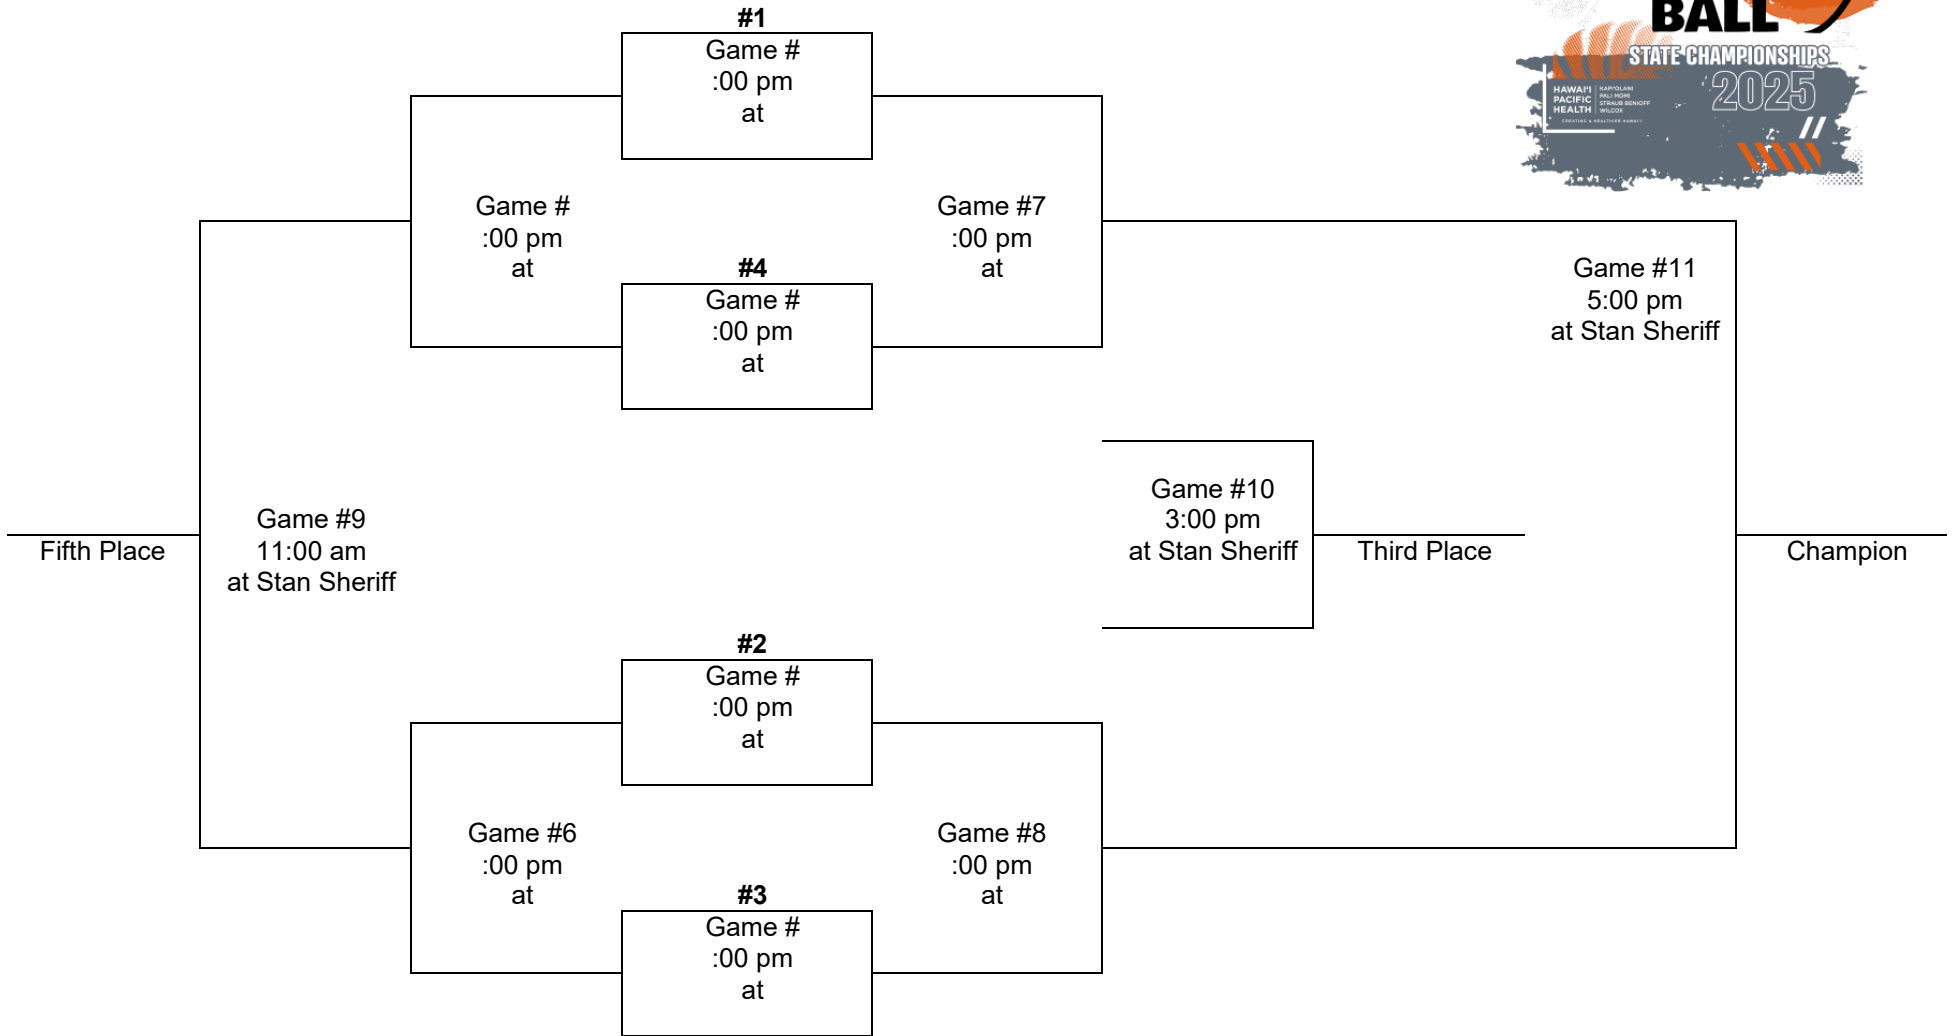

2025 – Boys Basketball - Division 2: 8-team tournament (Kalani gym, Kaimuki gym, Stan Sheriff Center)

Friday
Feb. 21

Thursday
Feb. 20

Wednesday
Feb. 19

Thursday
Feb. 20

Friday
Feb. 21

PARTICIPATING TEAMS					ALL TOURNAMENT TEAM:
OIA (2)	ILH (2)	BIIF (2)	MIL (1)	KIF (1)	xxx – Most Outstanding Player
1.	1.	1.	1.	1.	
2.	2.	2.