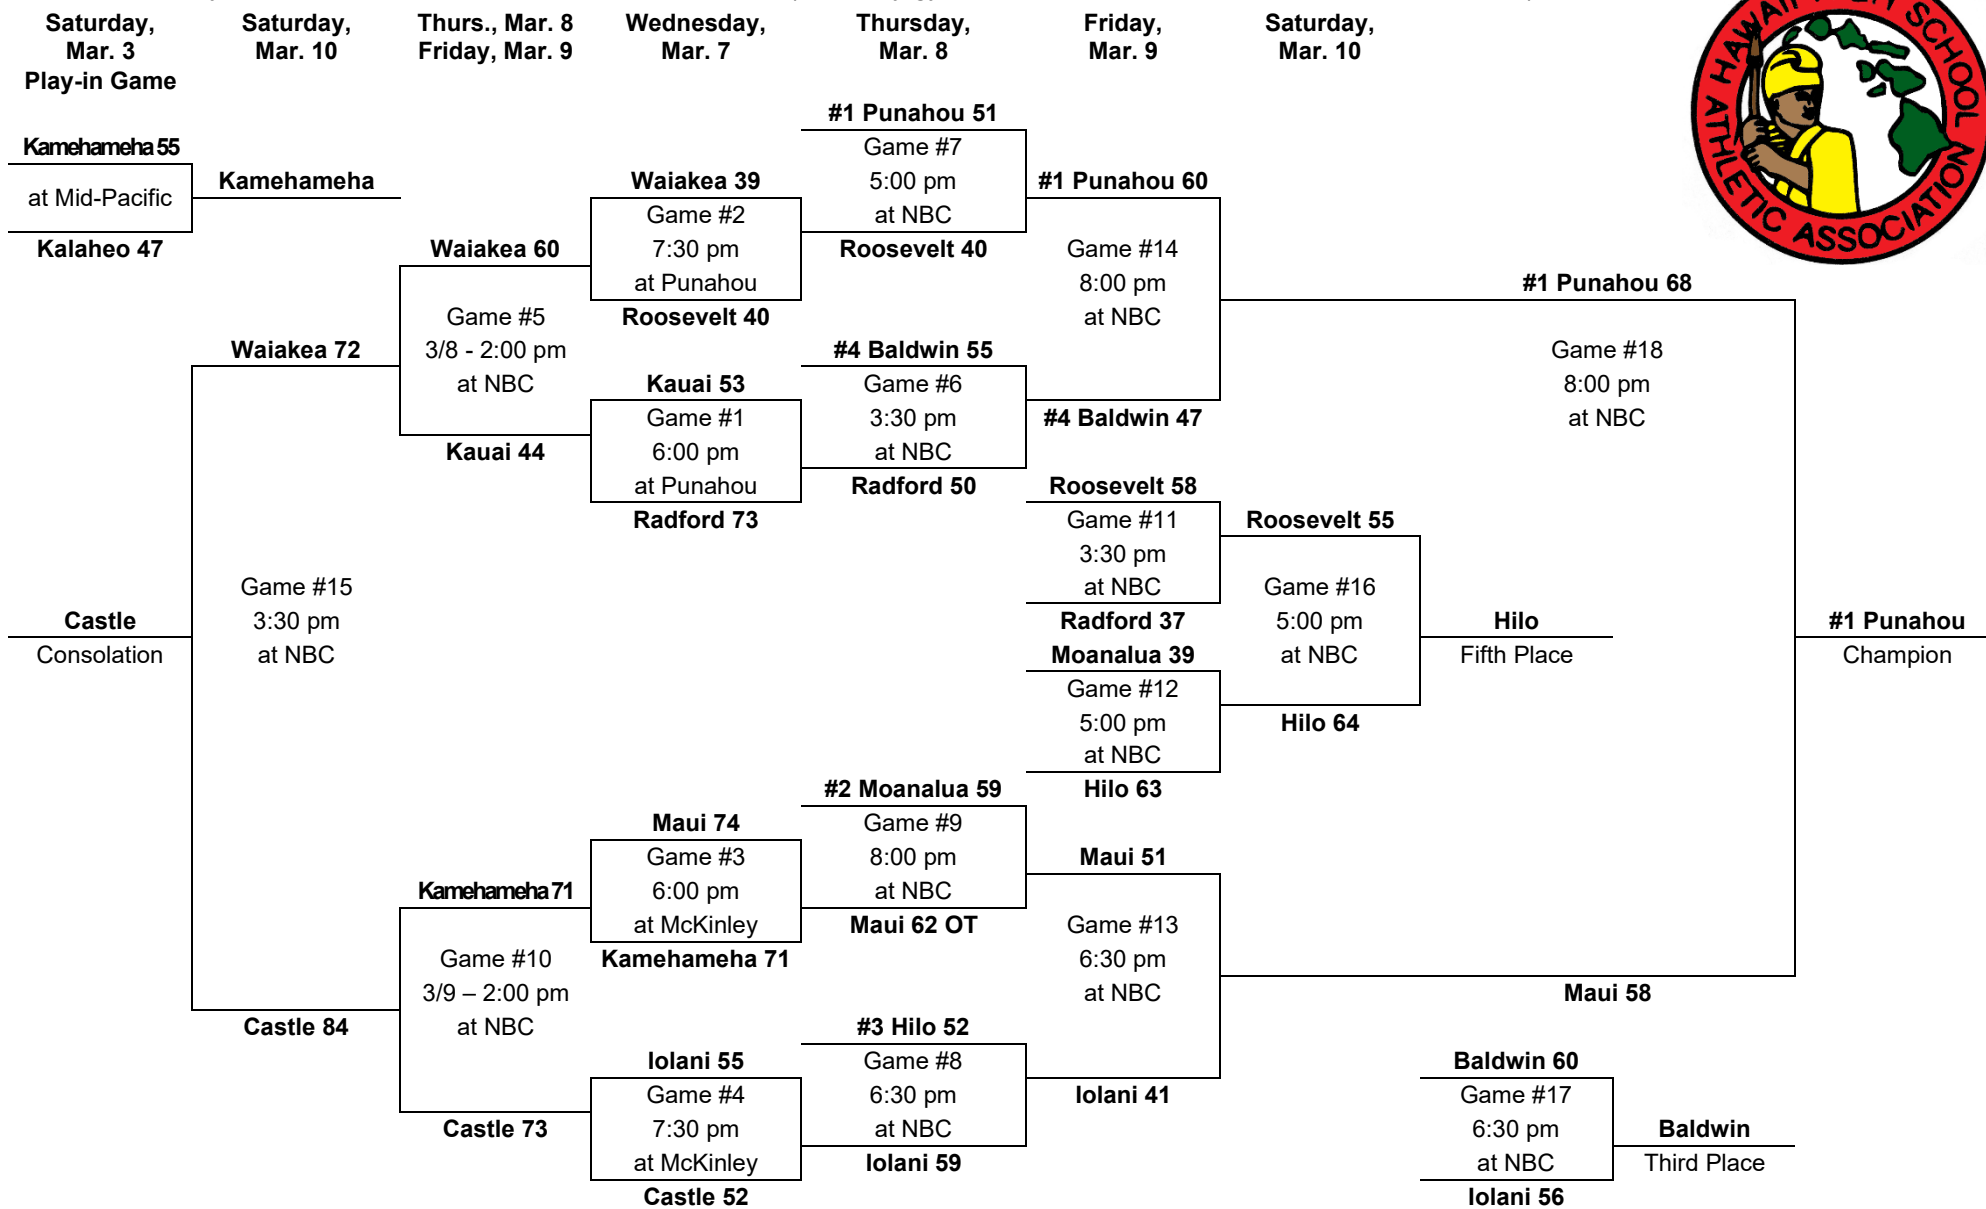

1990 – Boys Basketball - Division AA: 12-team tournament (McKinley gym, Hemmeter Fieldhouse, Neal S. Blaisdell Arena)

PARTICIPATING TEAMS					MEDIA ALL-TOURNAMENT TEAM: Chris Miller, Punahou – MVP	
OIA (4) 1. Moanalua 2. Radford 3. Roosevelt 4. Castle	ILH (3) 1. Punahou 2. Iolani 3. Kamehameha	BIIF (2) 1. Hilo 2. Waiakea	MIL (2) 1. Baldwin 2. Maui	KIF (1) 1. Kauai	Kevin Wong, Punahou	Perry Lam, Punahou
Play-in: Kalaheo (OIA5) vs. Kamehameha (ILH3)					Henry Acob, Maui	Ty Brauch, Maui
					Leading scorers: (3 games) Teddy Agullana, Castle (26 FG, 1 3-FG, 25-34 FT, 78 pts, 26.0 ppg) (4 games) Ty Brauch, Maui (25 FG, 10 3-FG, 24-30 FT, 84 pts, 21.0 ppg)