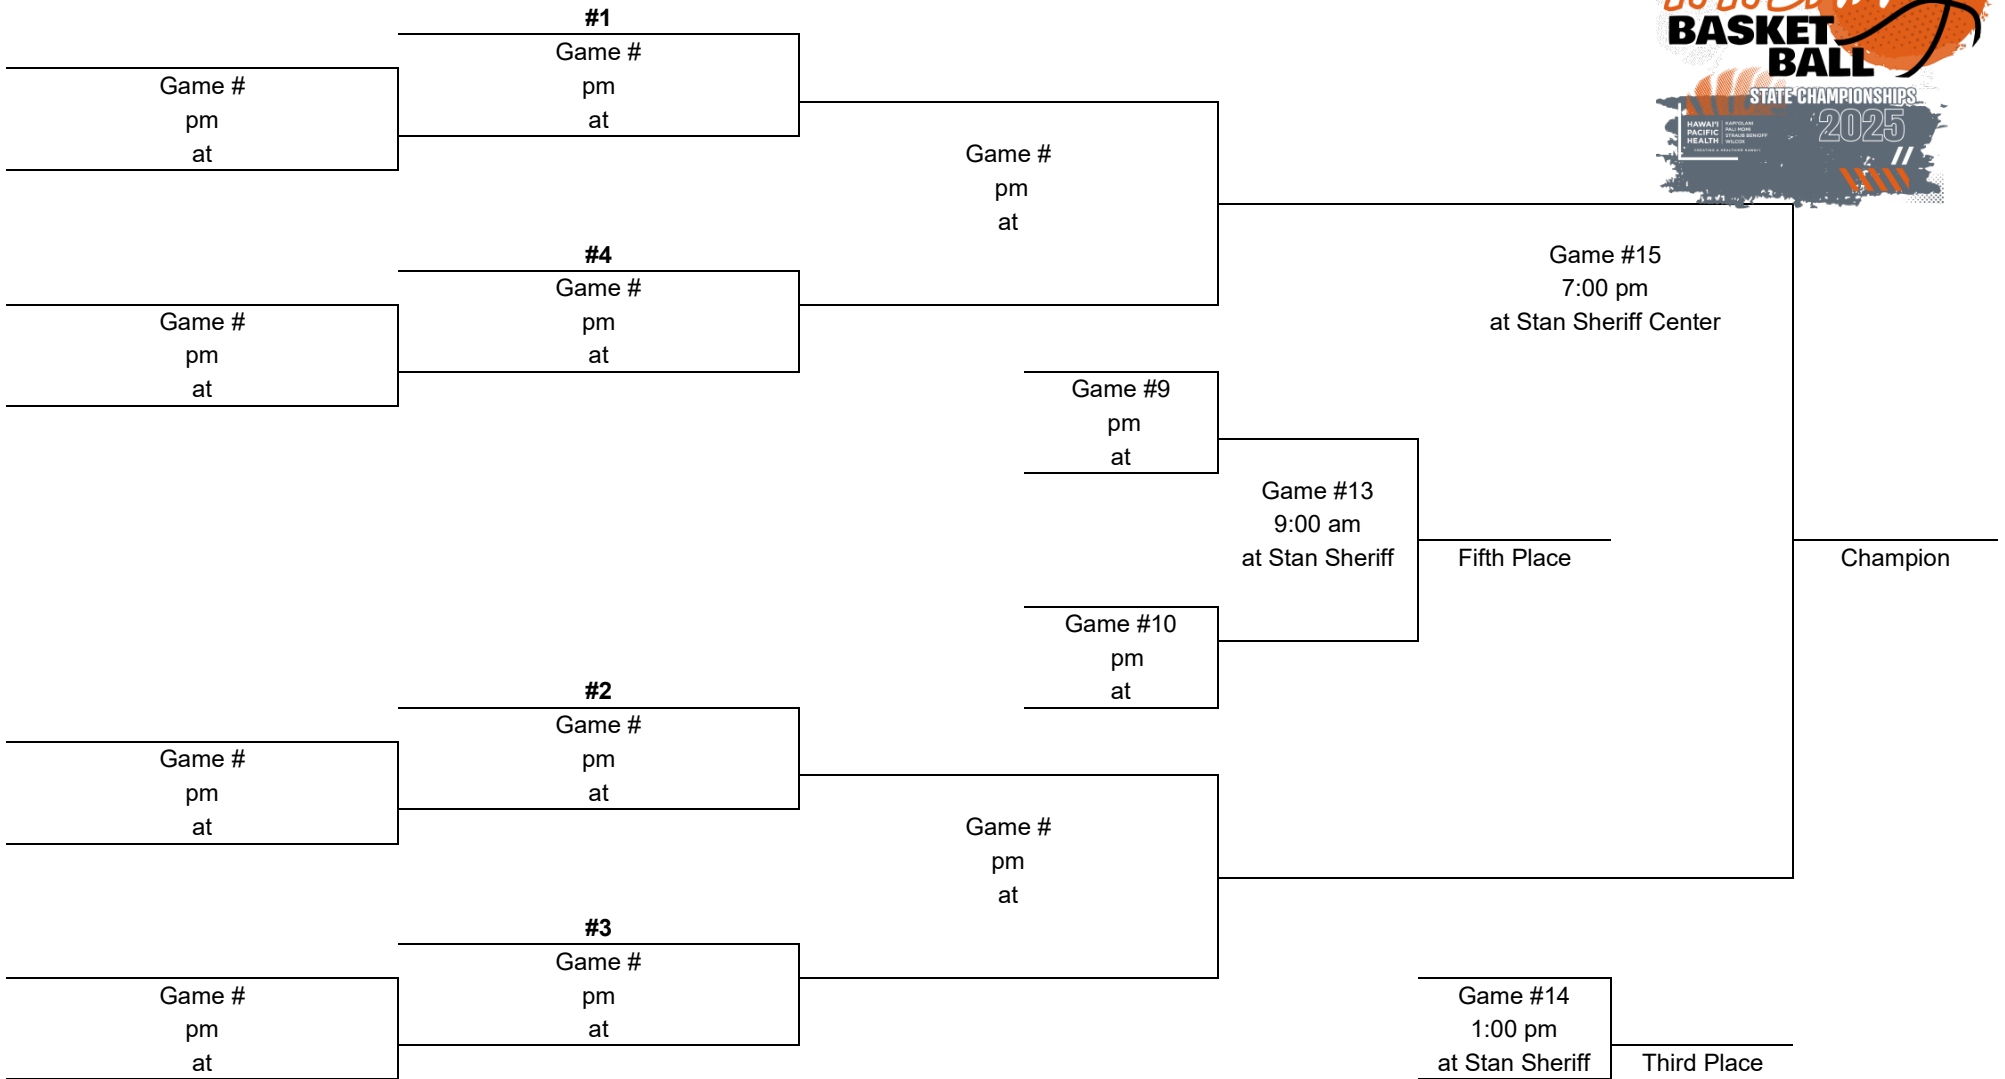

2025 – Boys Basketball - Division 1: 12-team tournament (School sites, Moanalua, McKinley, Stan Sheriff Center)

Monday, Feb. 17

Wednesday, Feb. 19

Thursday, Feb. 20

Friday, Feb. 21

PARTICIPATING TEAMS				ALL-TOURNAMENT TEAM:
OIA (5)	ILH (3)	BIIF (2)	MIL (2)	Leading scorer: (3 games): (4 games):
1.	1.	1.	1.	
2.	2.	2.	2.	
3.	3.			
4.				
5.