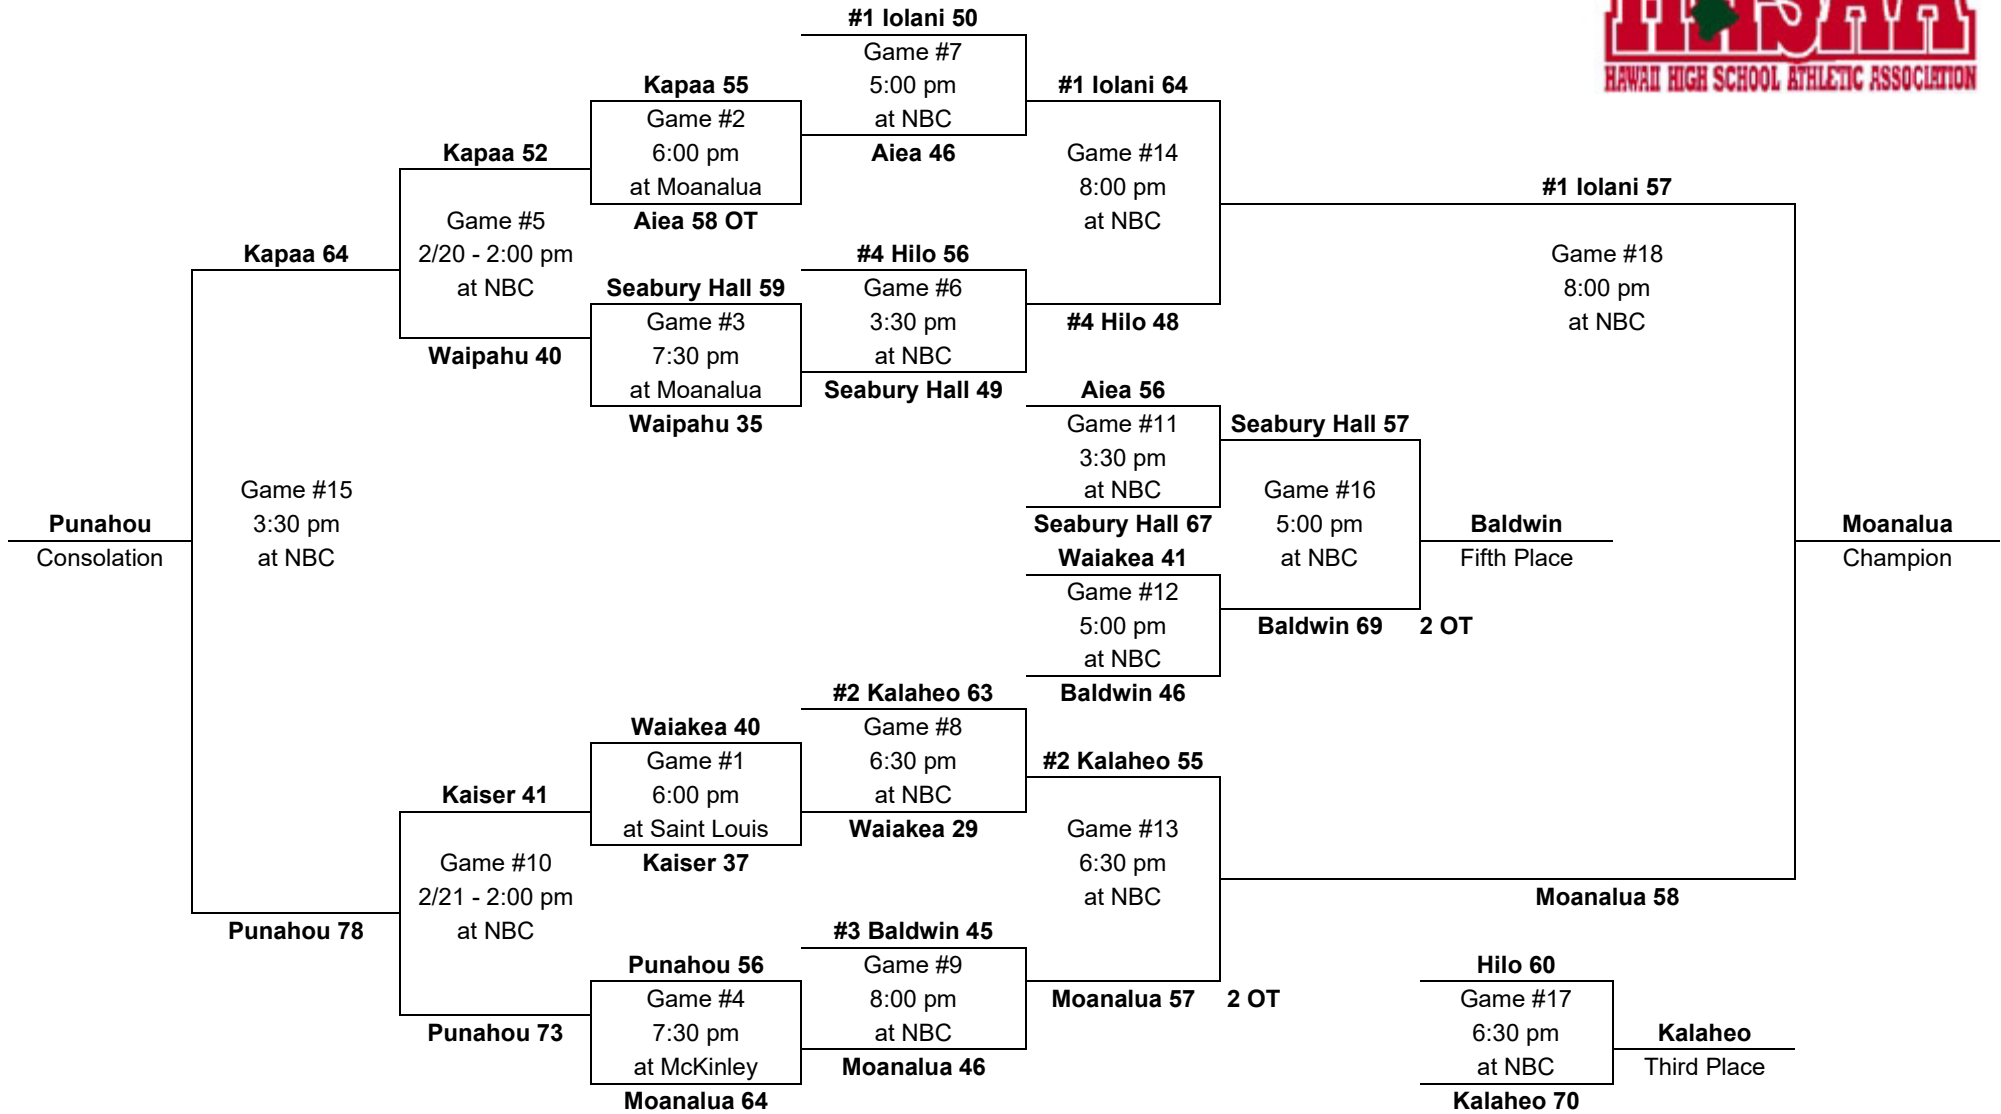

1997

– Boys Basketball - Division AA: 12-team tournament (McKinley gym, McCabe gym, Neal S. Blaisdell Arena)

Saturday,
Feb. 22

Thurs., Feb. 20
Friday, Feb. 21

Wednesday,
Feb. 19

Thursday,
Feb. 20

Friday,
Feb. 21

Saturday,
Feb. 22

PARTICIPATING TEAMS					MEDIA ALL-TOURNAMENT TEAM:	
OIA (5) 1. Kalaheo 2. Waipahu 3. Moanalua 4. Kaiser 5. Aiea	ILH (2) 1. Iolani 2. Punahou	BIIF (2) 1. Hilo 2. Waiakea	MIL (2) 1. Baldwin 2. Seabury Hall	KIF (1) 1. Kapaa	Ramsey Williams, Moanalua–MVP Derek Christensen, Iolani Brian Rosado-Galindo, Moanalua	Davis Mamelamela, Kalaheo Shawn Christensen, Iolani Kirk Uejio, Iolani
					Leading scorers:	
					(3 games) Derek Christensen, Iolani (19 FG, 4 3-FG, 15-20 FT, 57 pts, 19.0 ppg)	
					(4 g) Ramsey Williams, Moanalua (27 FG, 14 3-FG, 19-21 FT, 87 pts, 21.8 ppg)	
					Note: Moanalua (96 & 97) and Leilehua (73) lowest seeds to win state tny.