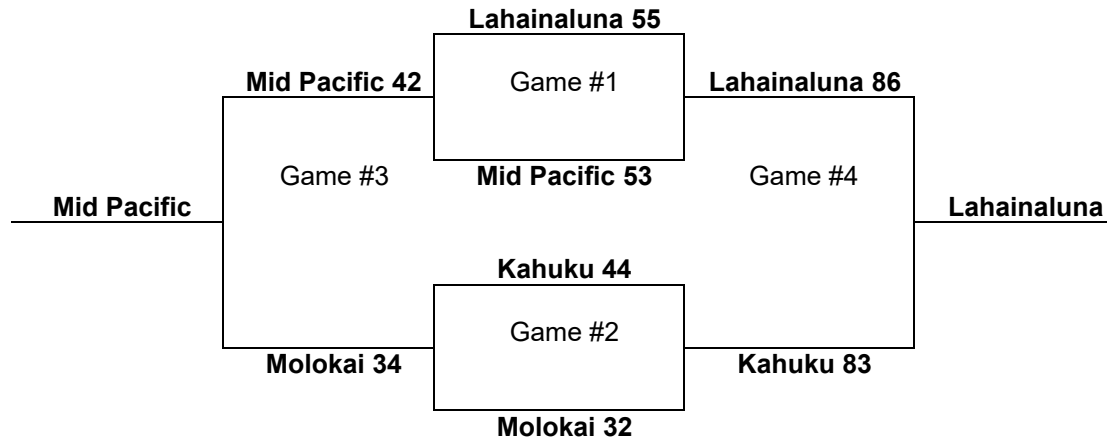

1982 – Boys Basketball - Division "A": 8-team tournament (Molokai High School)

Friday
March 12   **Thursday**
March 11   **Friday**
March 12

PARTICIPATING TEAMS		
OIA Kahuku	ILH Mid Pacific	MIL (2) Molokai Lahainaluna