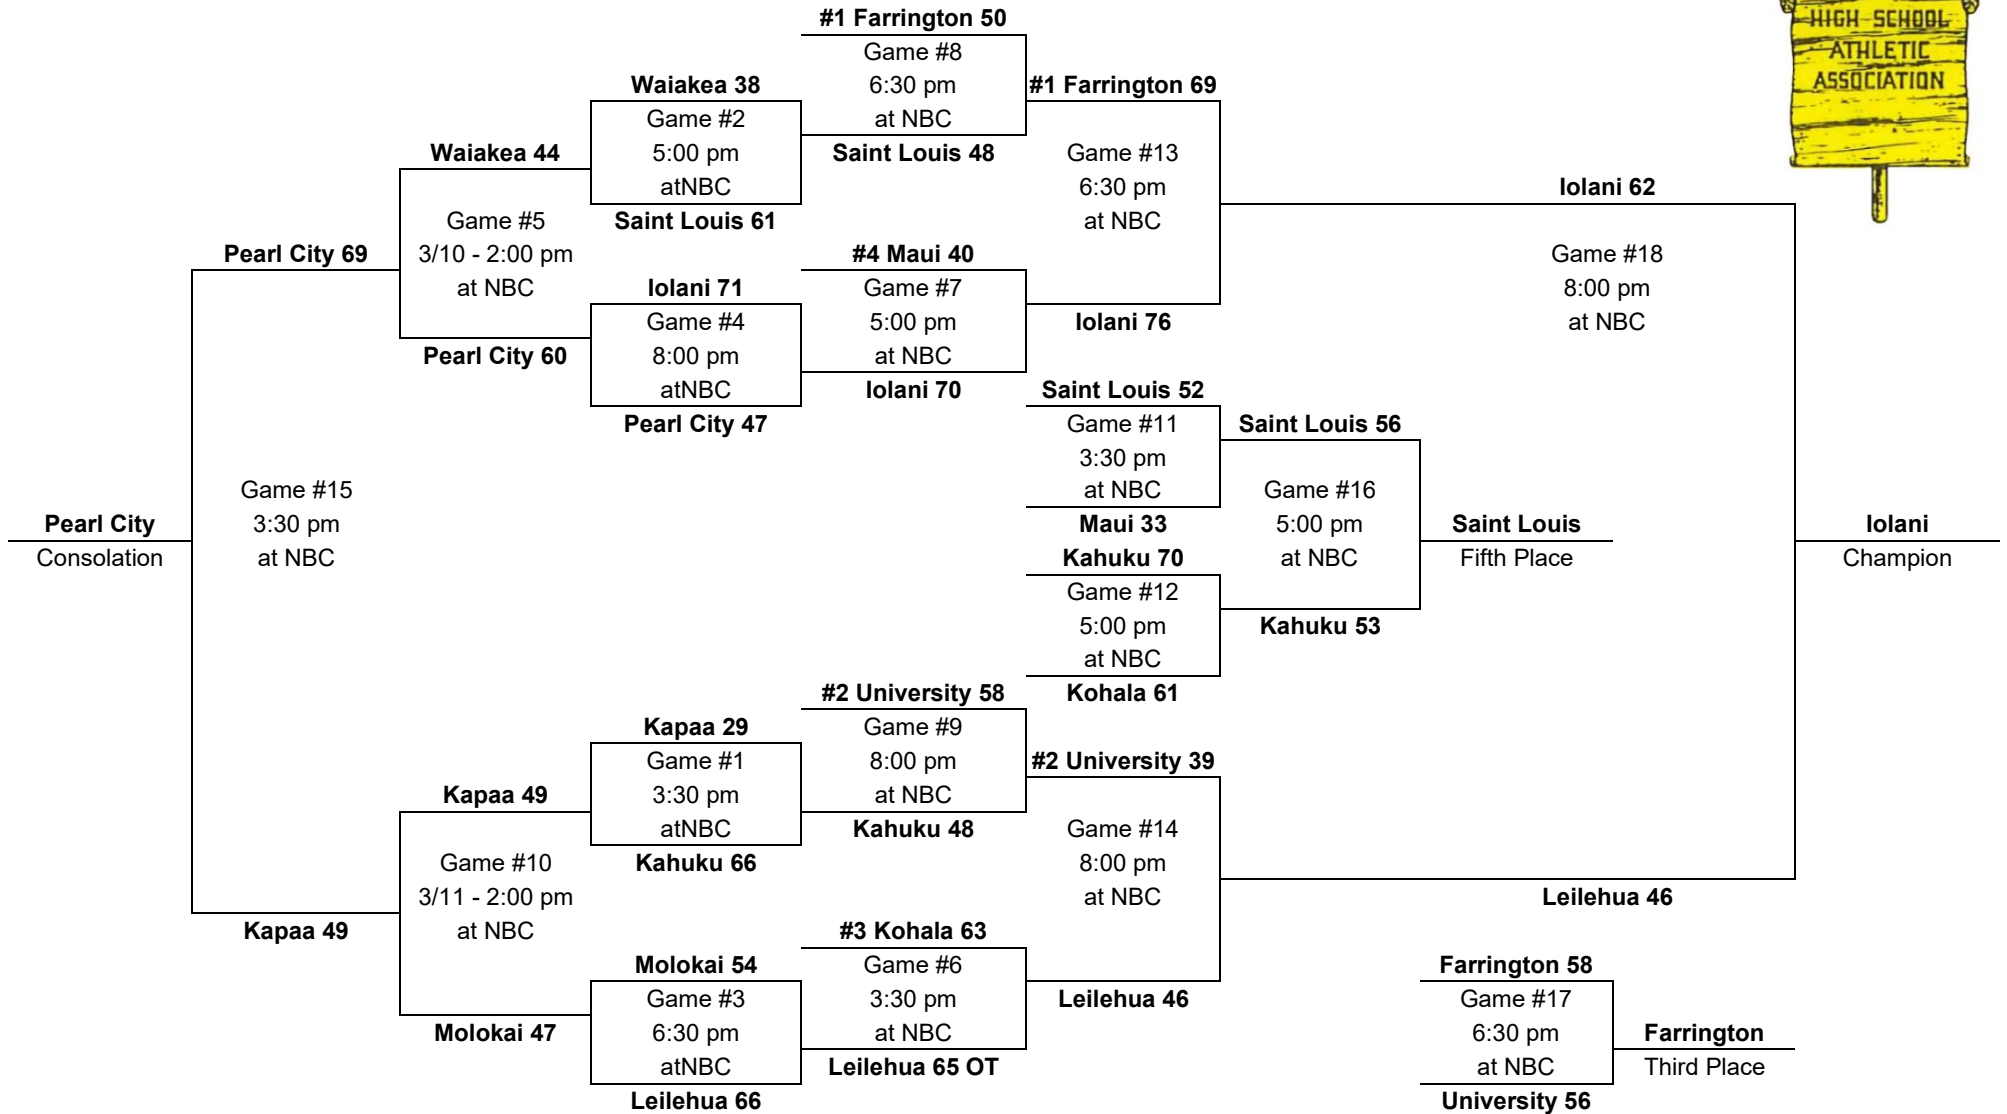

1983 – Boys Basketball - Division AA: 12-team tournament (Neal S. Blaisdell Arena, Honolulu)

Saturday,
Mar. 12

Friday, Mar. 11
Thurs., Mar. 10

Wednesday,
Mar. 9

Thursday,
Mar. 10

Friday,
Mar. 11

Saturday,
Mar. 12

PARTICIPATING TEAMS					Leading scorer:
OIA (4) 1. Farrington 2. Leilehua 3. Kahuku 4. Pearl City	ILH (3) 1. University 2. Iolani 3. Saint Louis	BIIF (2) 1. Kohala 2. Waiakea	MIL (2) 1. Maui 2. Molokai	KIF (1) 1. Kapaa	(4 games) Todd Smith, Leilehua (31 FG, 18-24 FT, 80 pts, 20.0 ppg)
					Note: First time two unseeded teams met in the finals. First time a team (Iolani) to win 4 games for the title.