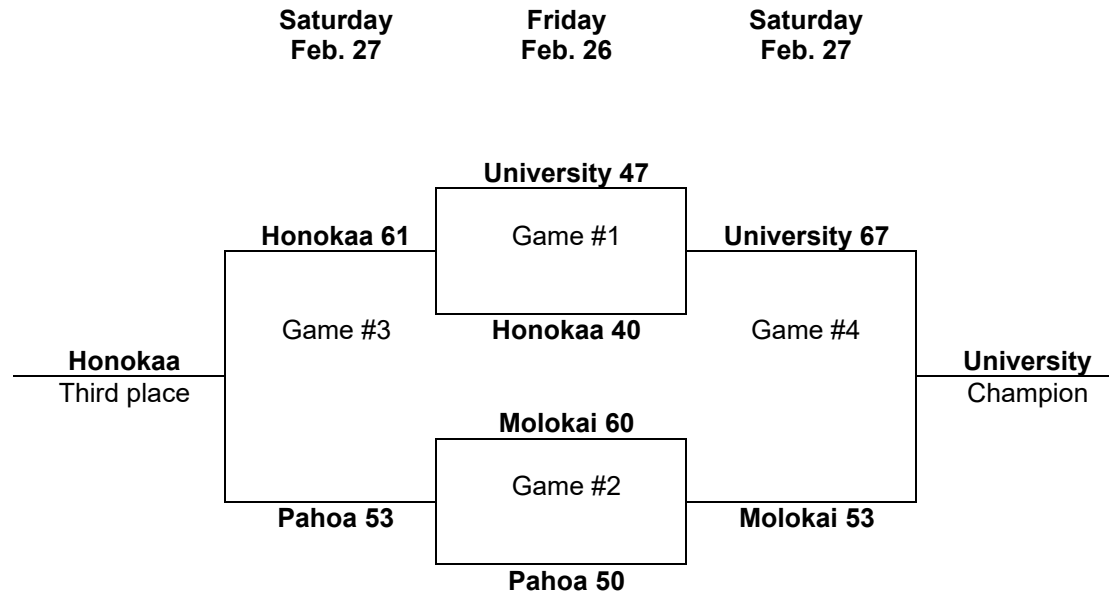

1965 – Boys Basketball - Division "B": 4-team tournament (McCabe Gym, Saint Louis High School)

PARTICIPATING TEAMS		
ILH University	MIL Molokai	BIIF (2) Honokaa Pahoa