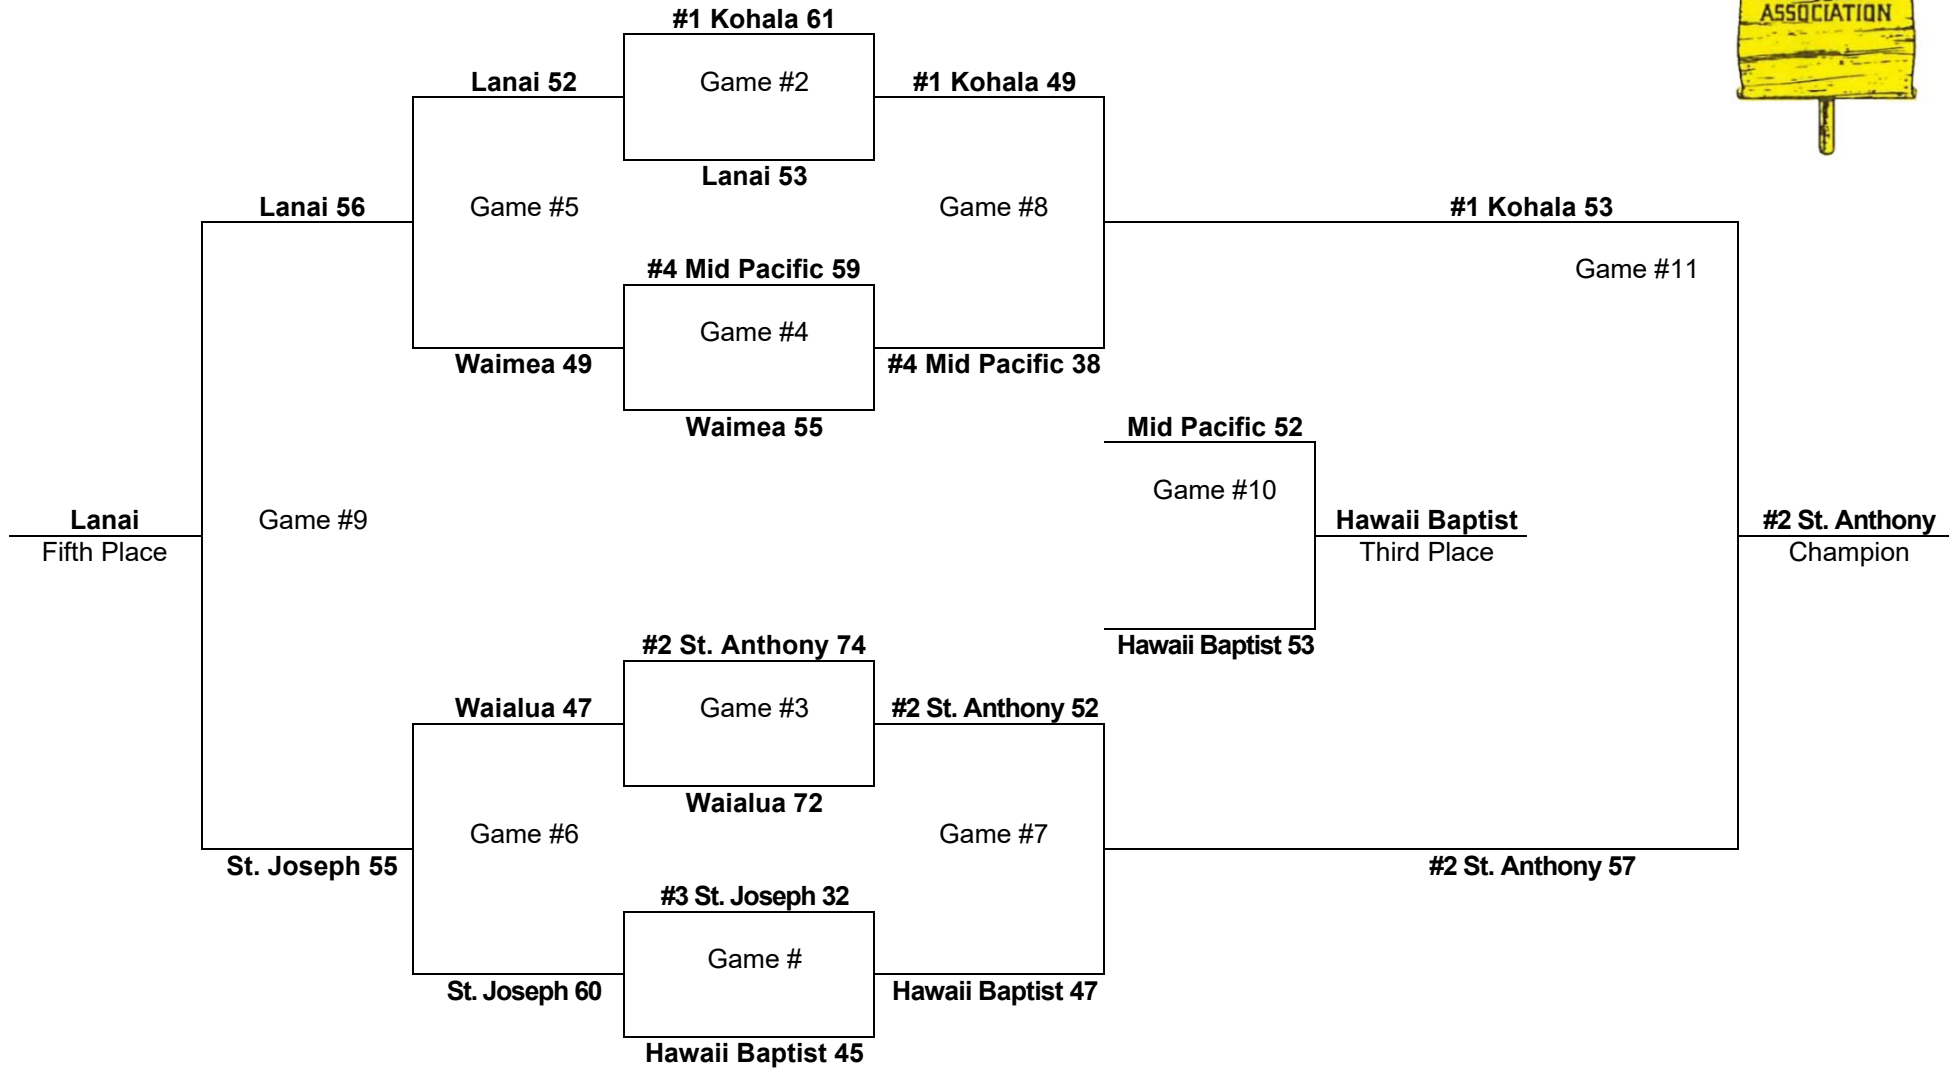

**Saturday
March 12**

**Friday
March 11**

**Thursday
March 10**

**Friday
March 11**

**Saturday
March 12**