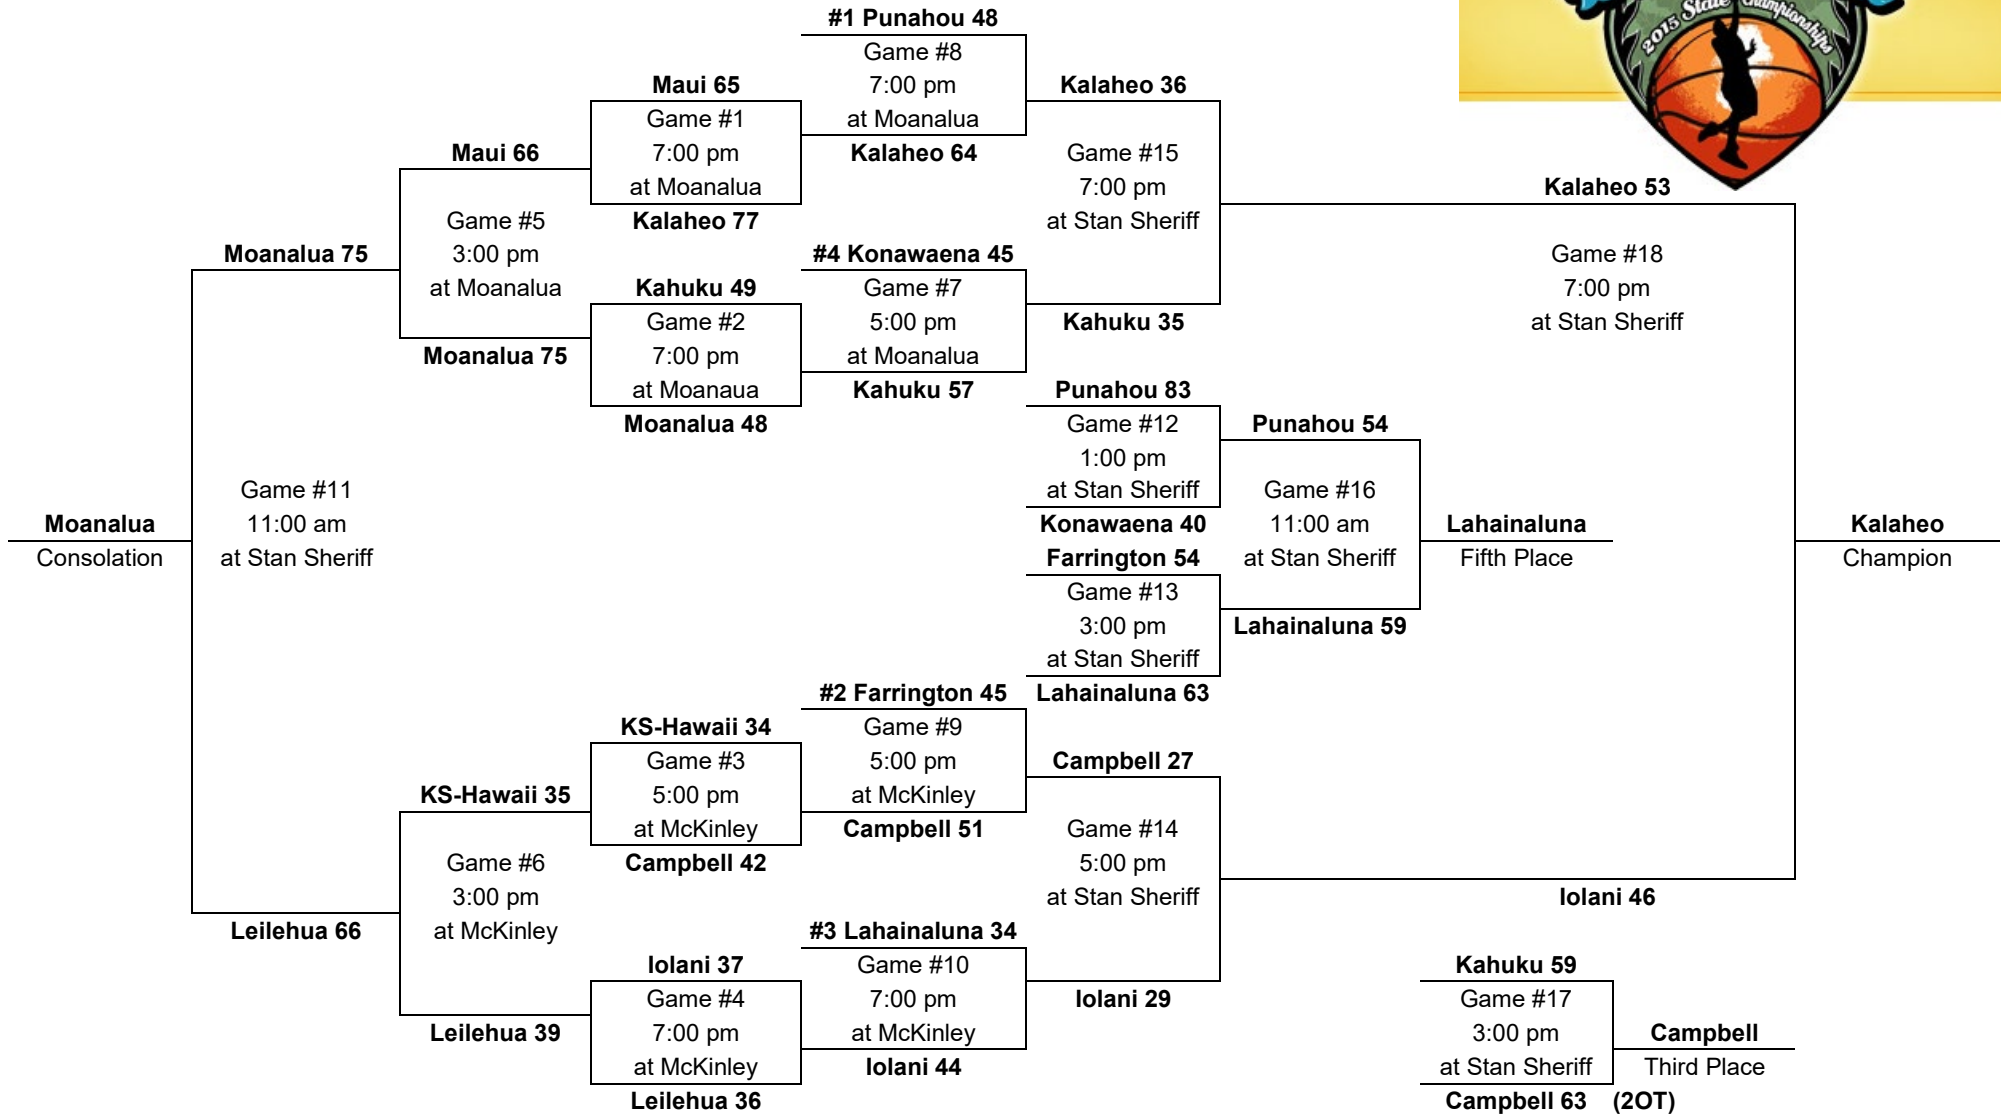

2015 – Boys Basketball - Division 1: 12-team tournament (Moanalua gym, McKinley gym, Stan Sheriff Center)

Friday,
Feb. 27

Thursday,
Feb. 26

Wednesday,
Feb. 25

Thursday,
Feb. 26

Friday,
Feb. 27

Saturday,
Feb. 28