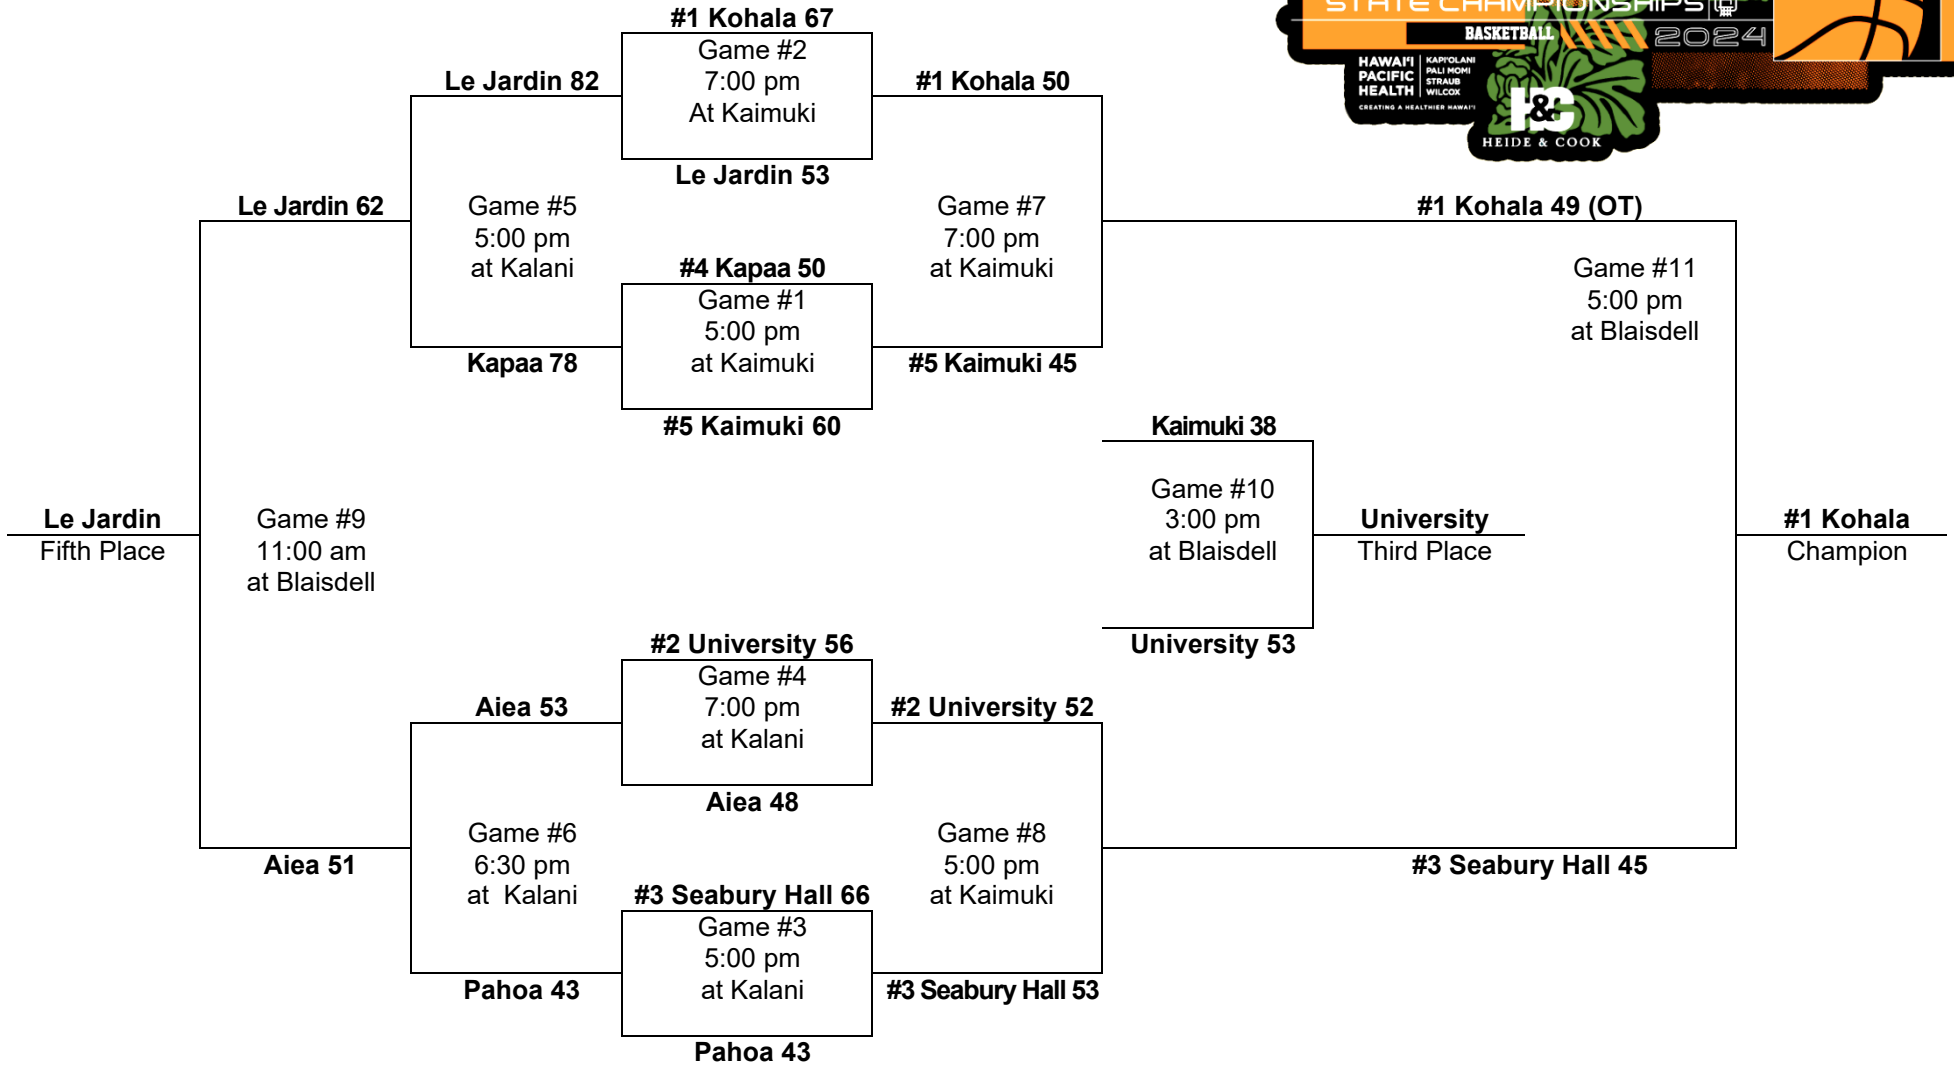

2024 – Boys Basketball - Division 2: 8-team tournament (Kalani gym, Kaimuki gym, Blaisdell Arena)

Saturday
Feb. 24

Friday
Feb. 23

Thursday
Feb. 22

Friday
Feb. 23

Saturday
Feb. 24

PARTICIPATING TEAMS					ALL TOURNAMENT TEAM:	
OIA (2) 1. Kaimuki 2. Aiea	ILH (2) 1. University 2. Le Jardin	BIIF (2) 1. Kohala 2. Pahoa	MIL (1) 1. Seabury Hall	KIF (1) 1. Kapaa	Layden Kauka, Kohala – Most Outstanding Player	Jayden Hook, Kohala
					Koa Laboy, University	Aliika Ahu, University
					Jeremiah White, Kaimuki