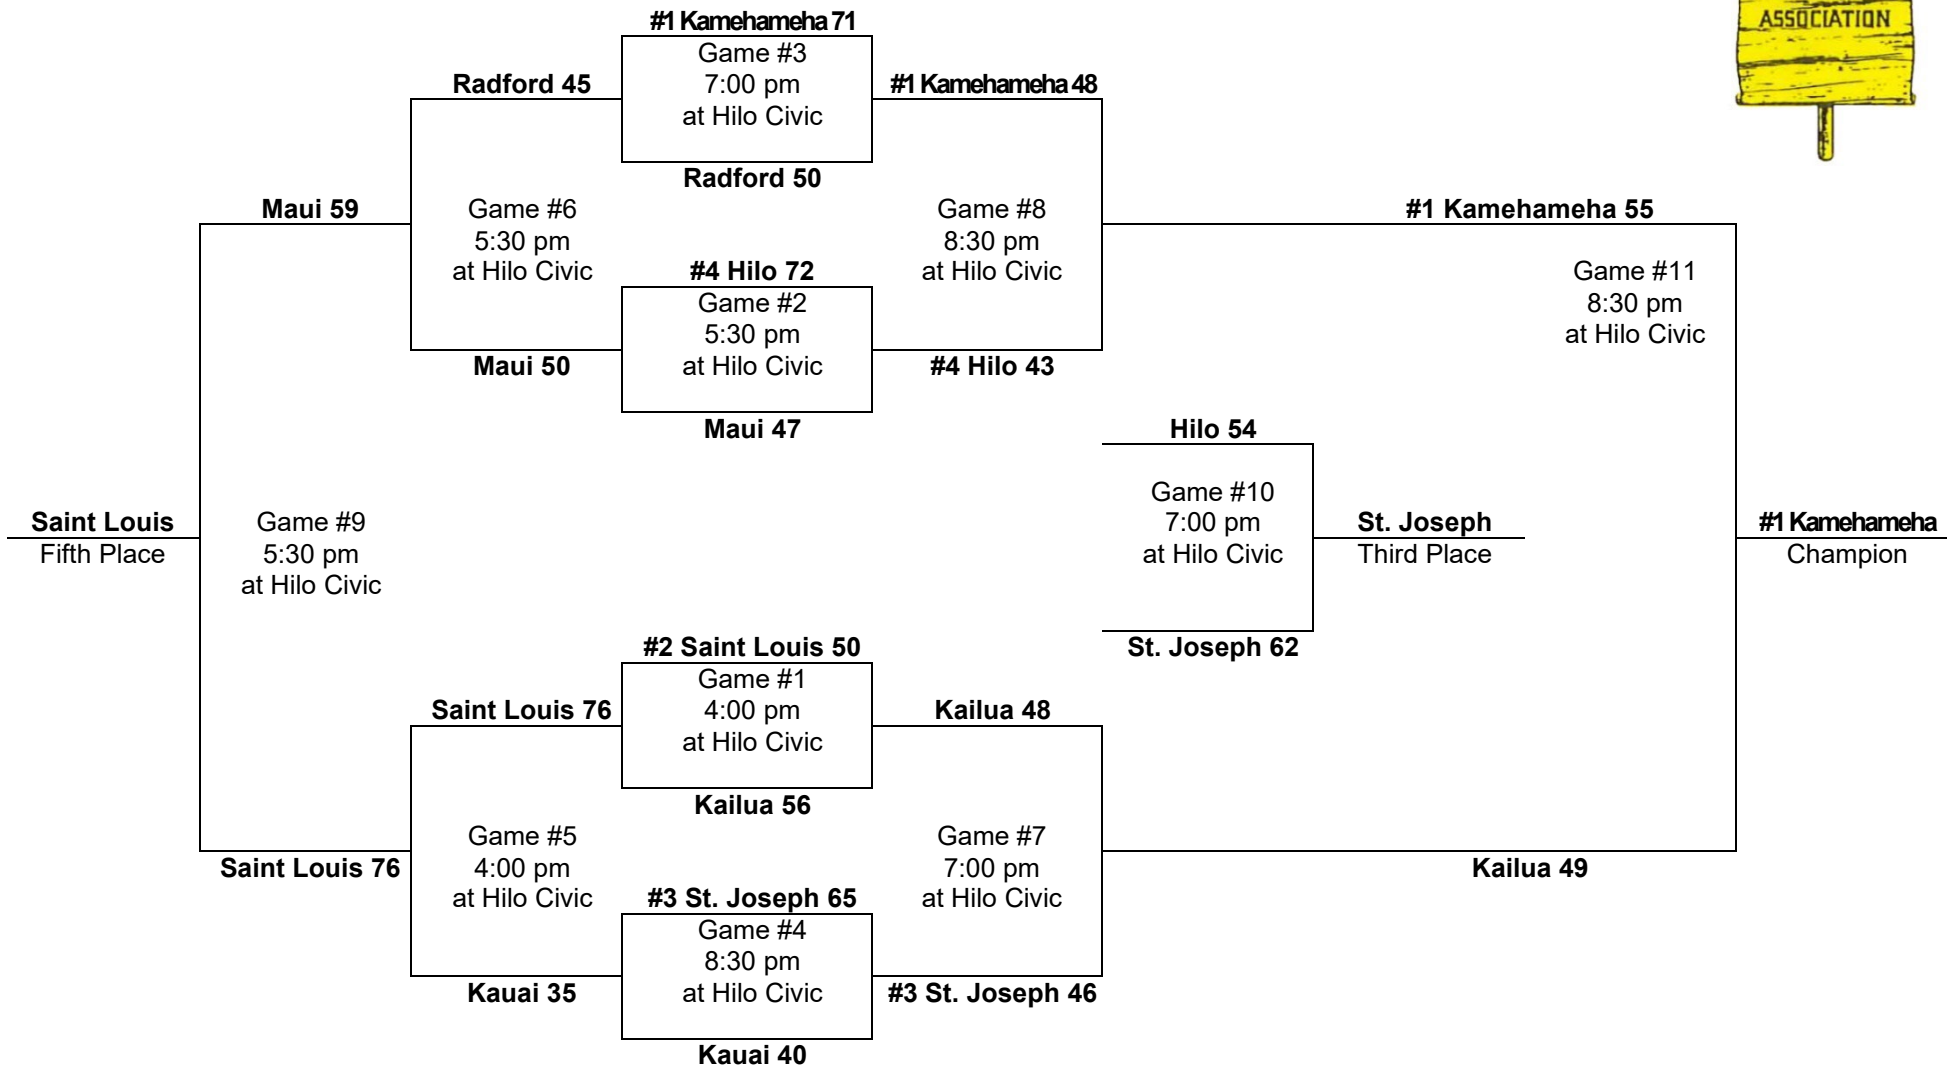

**Saturday
March 6**

**Friday
March 5**

**Thursday
March 4**

**Friday
March 5**

**Saturday
March 6**