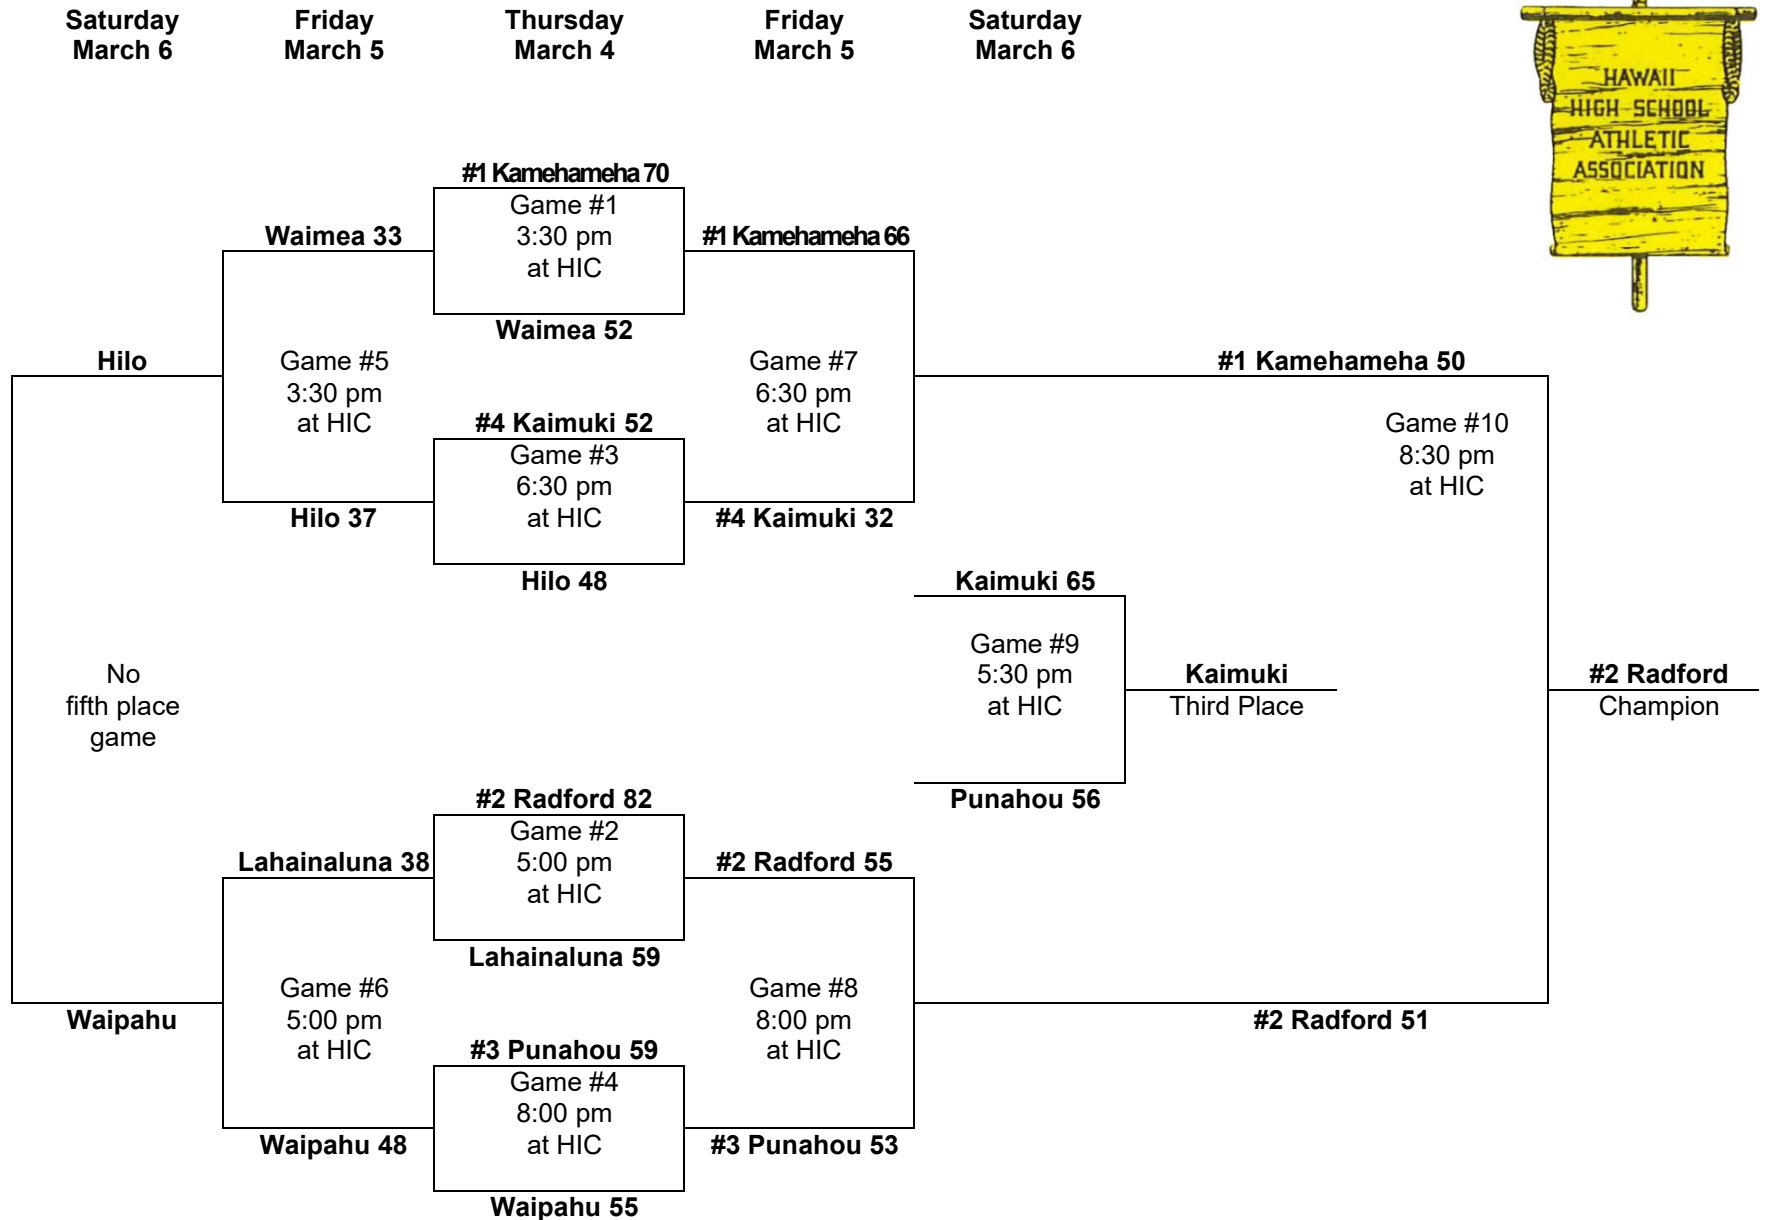

1971 – Boys Basketball - Division "AA": 8-team tournament (Honolulu International Center)

PARTICIPATING TEAMS					Leading scorer:
OIA (3) 1. Radford 2. Kaimuki 3. Waipahu	ILH (2) 1. Kamehameha 2. Punahou	BIIF (1) 1. Hilo	MIL (1) 1. Lahainaluna	KIF (1) 1. Waimea	Randy Borden, Kaimuki (26 FG, 3 FT, 55 pts, 18.3 ppg) Note: No Fifth Place championship. Division A 3rd place (4:00 p.m.), championship (7 p.m.)