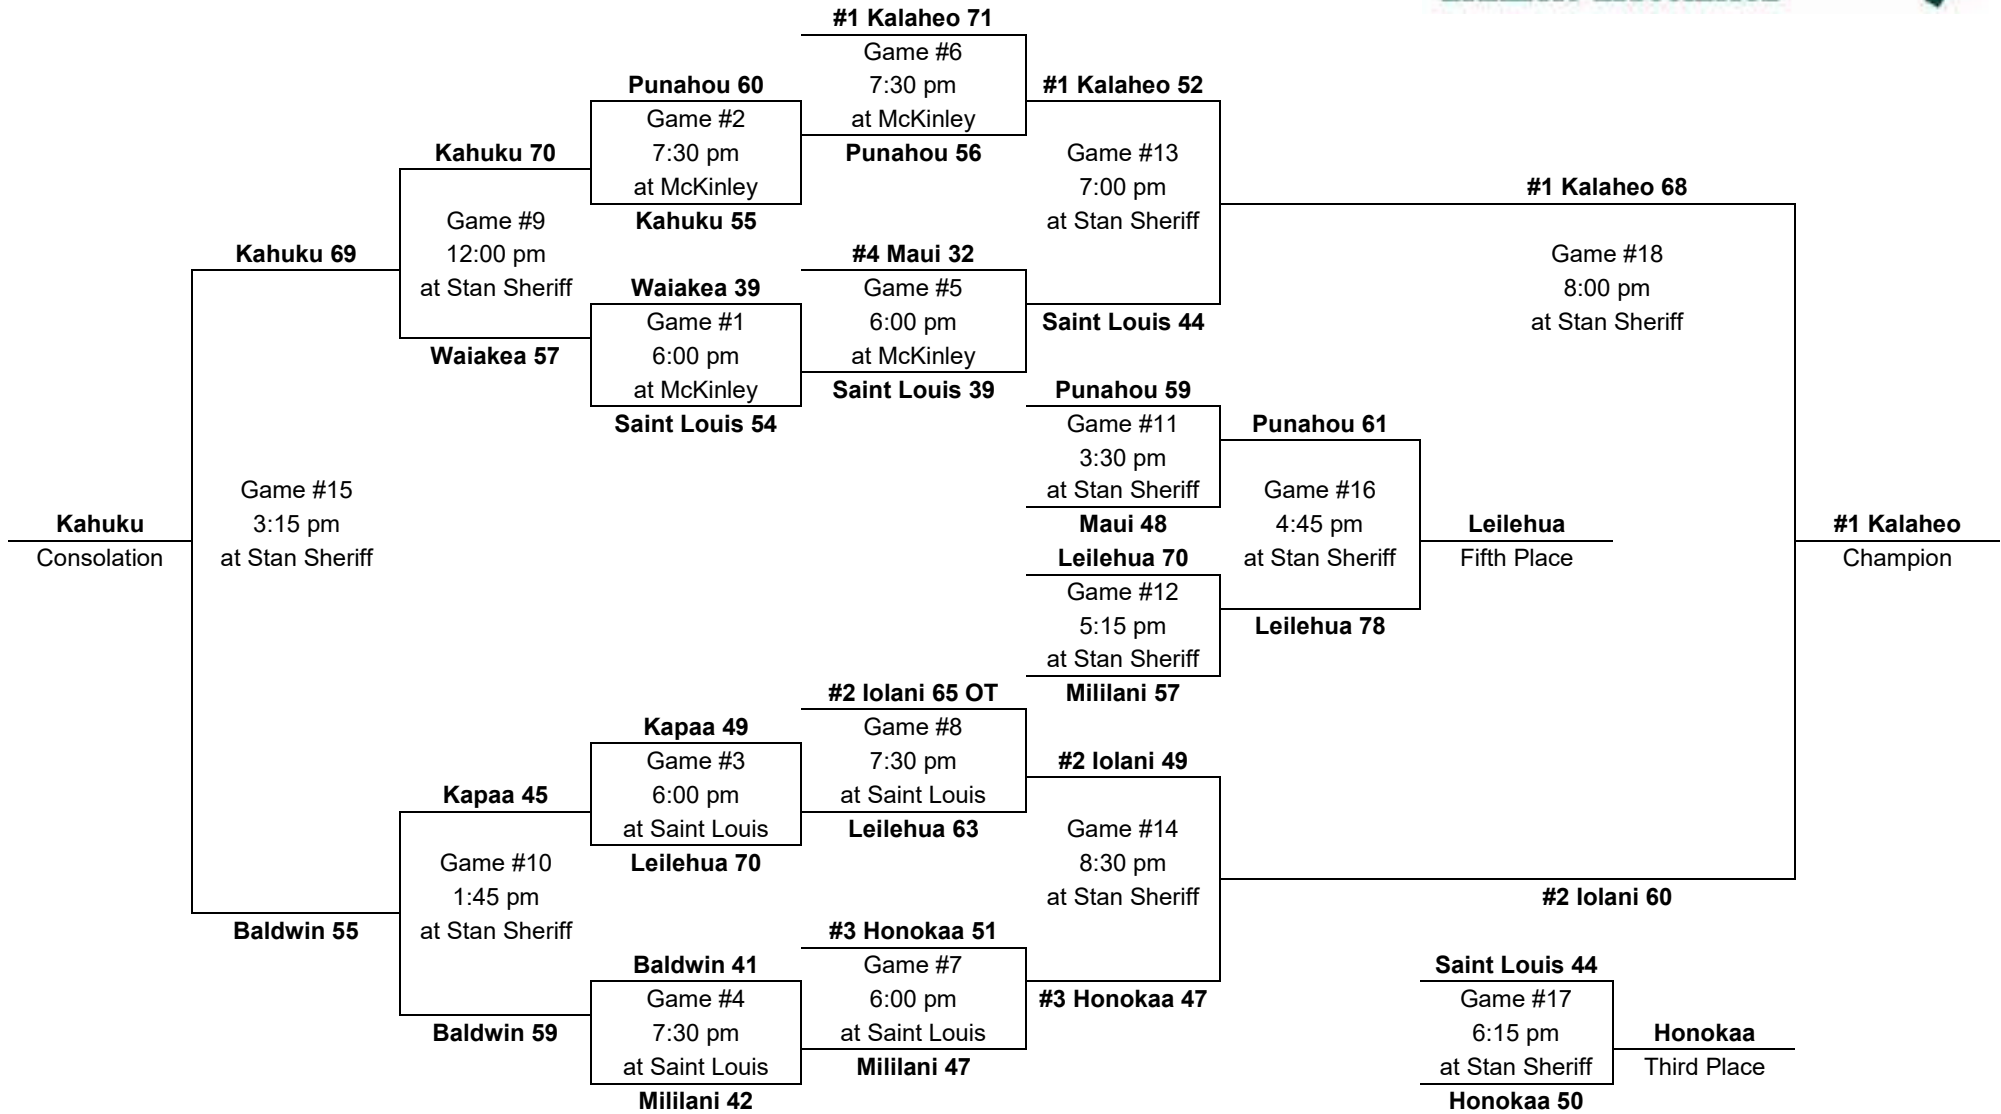

2001 – Boys Basketball - Division AA: 12-team tournament (McKinley gym, McCabe gym, Stan Sheriff Center)

Saturday,
Feb. 24

Friday,
Feb. 23

Wednesday,
Feb. 21

Thursday,
Feb. 22

Friday,
Feb. 23

Saturday,
Feb. 24