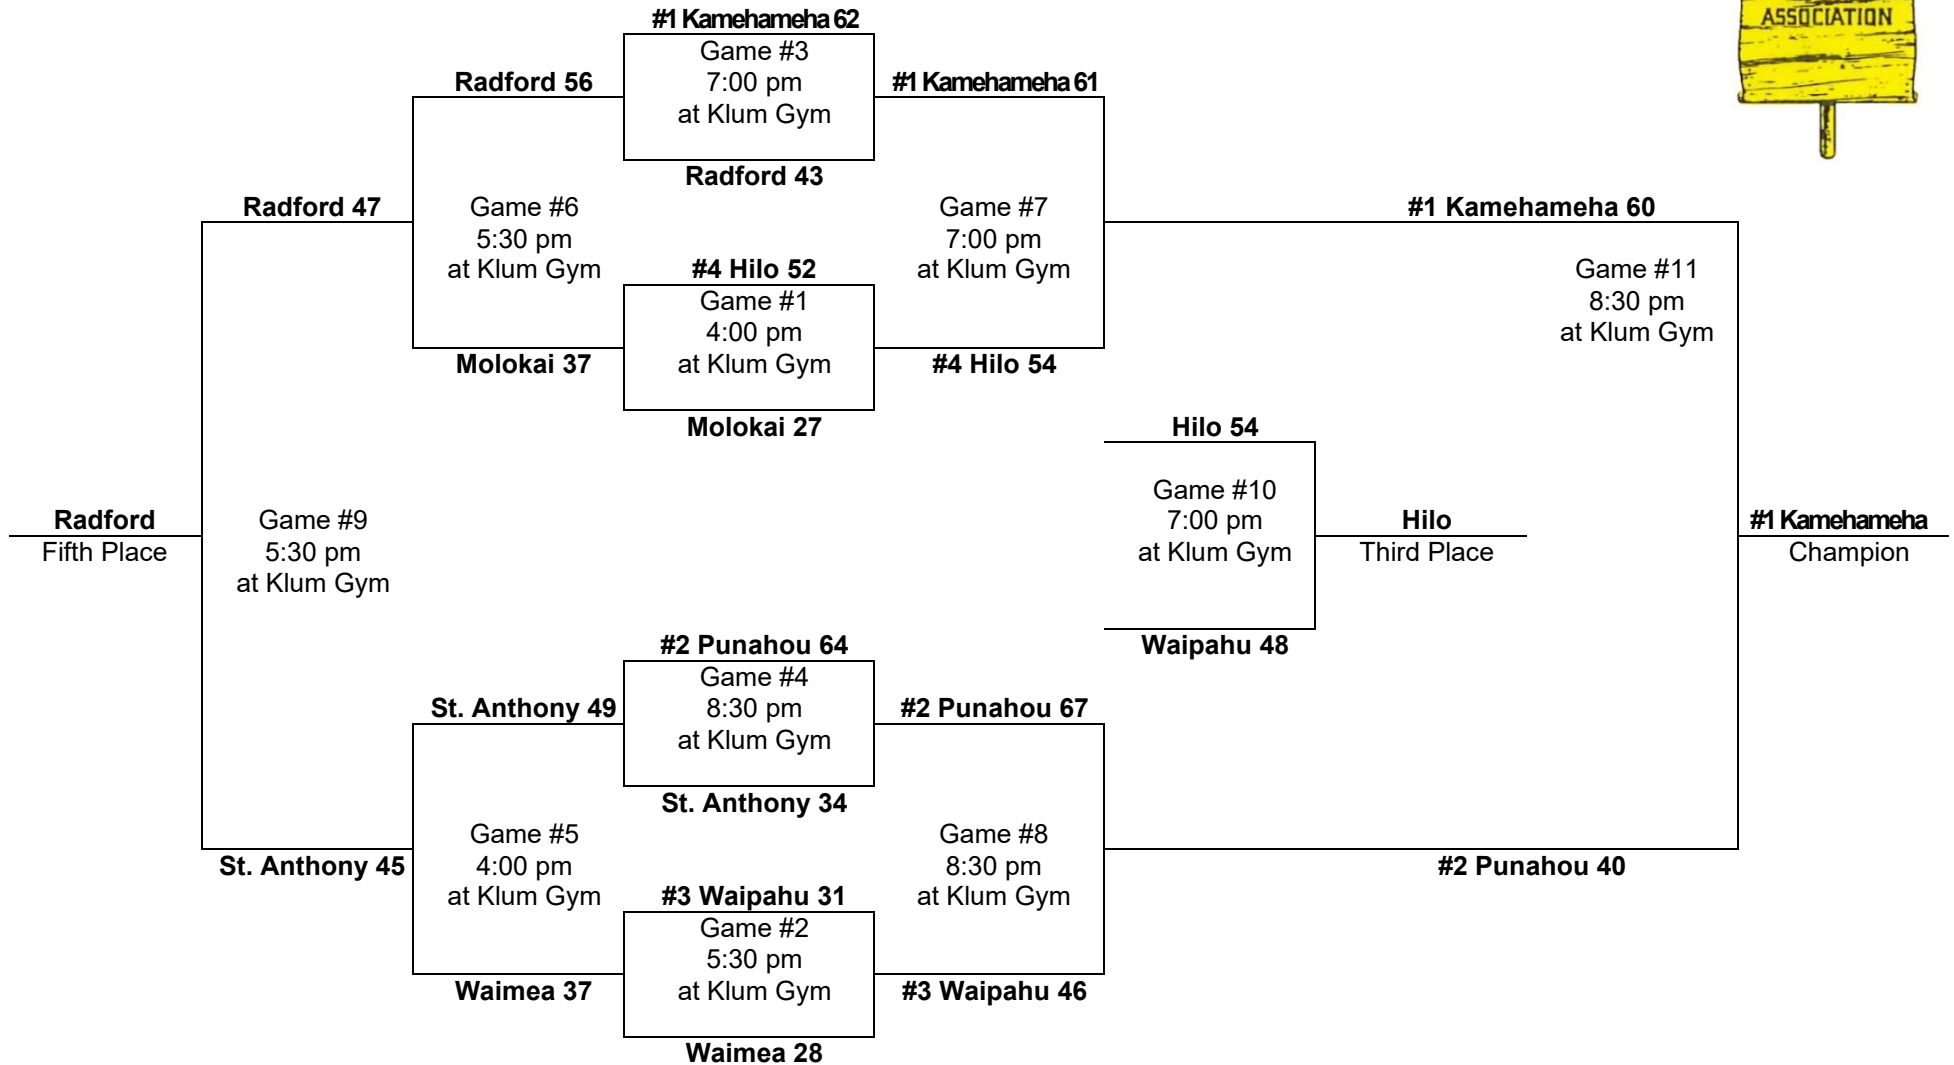

Saturday
March 2

Friday
March 1

Thursday
Feb. 28

Friday
March 1

Saturday
March 2