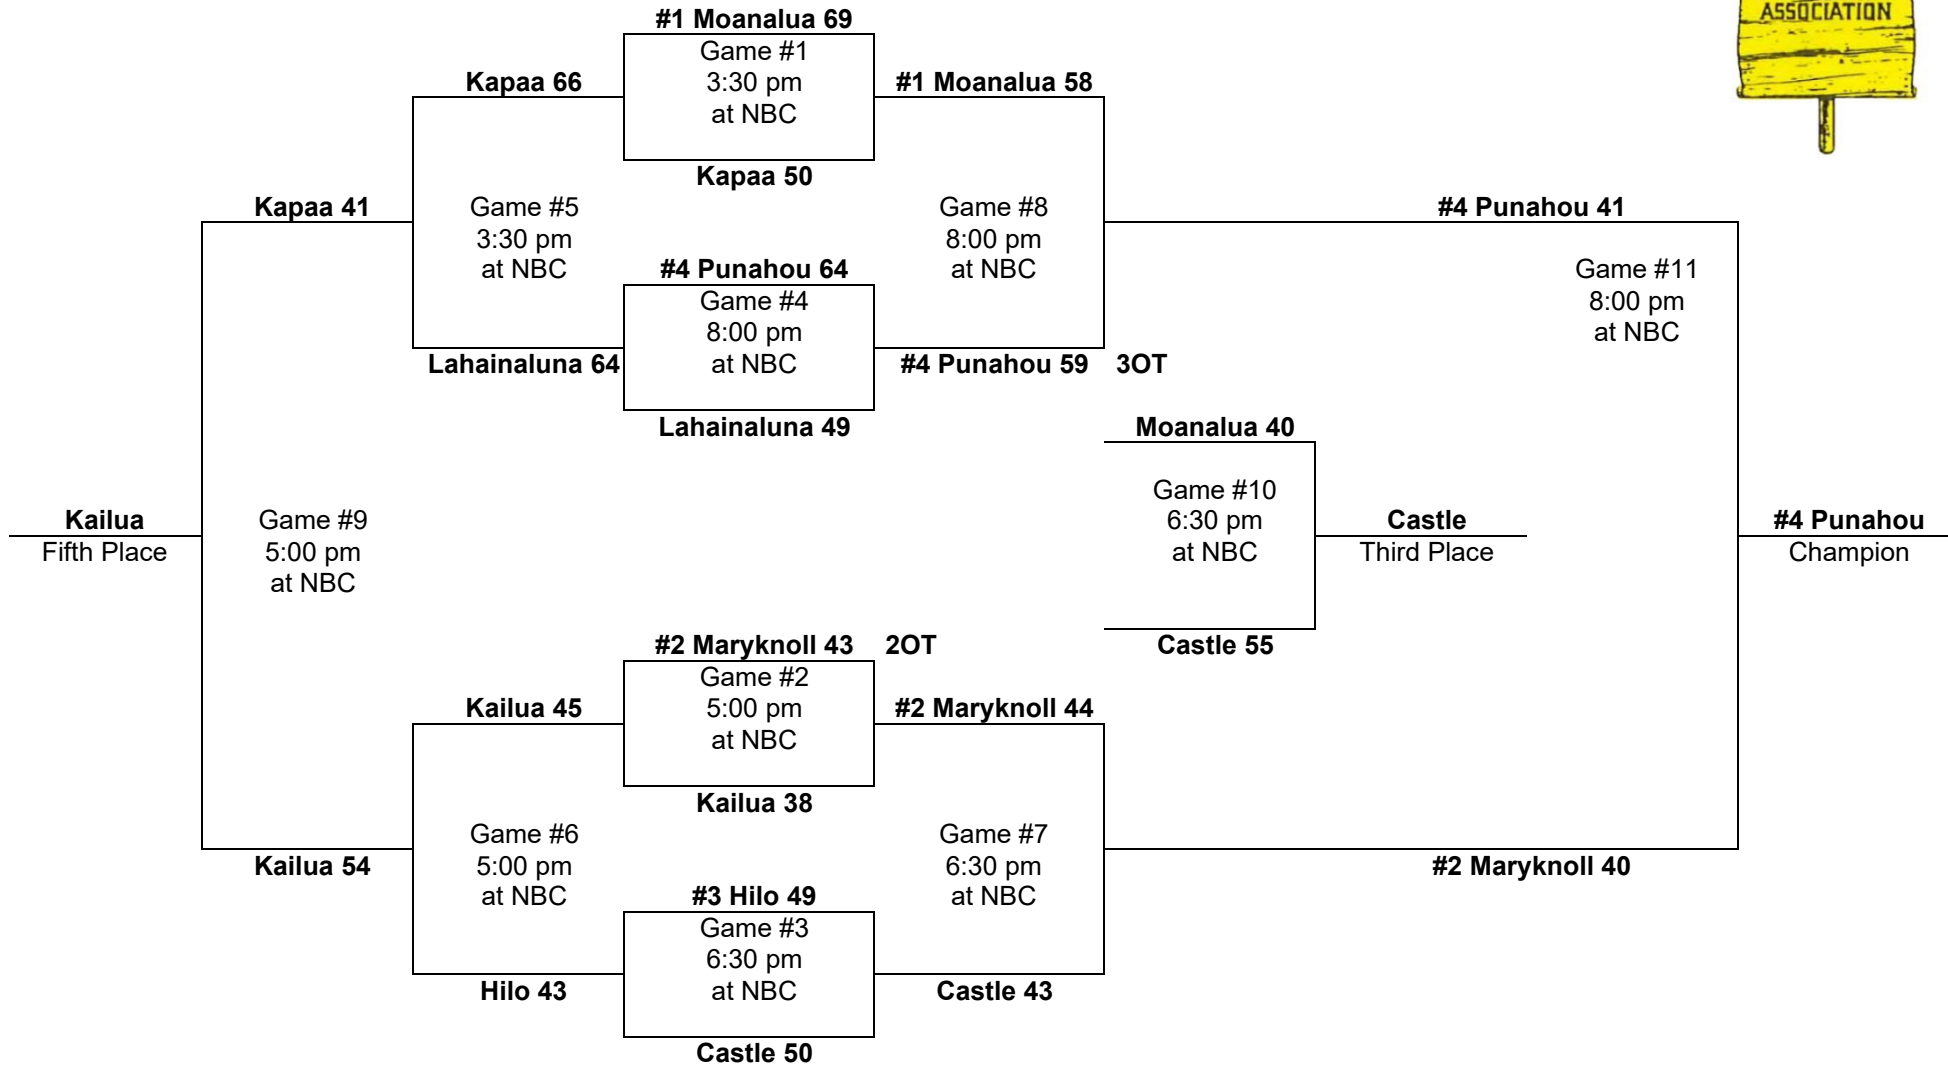

**Saturday
March 14**

**Friday
March 13**

**Thursday
March 12**

**Friday
March 13**

**Saturday
March 14**