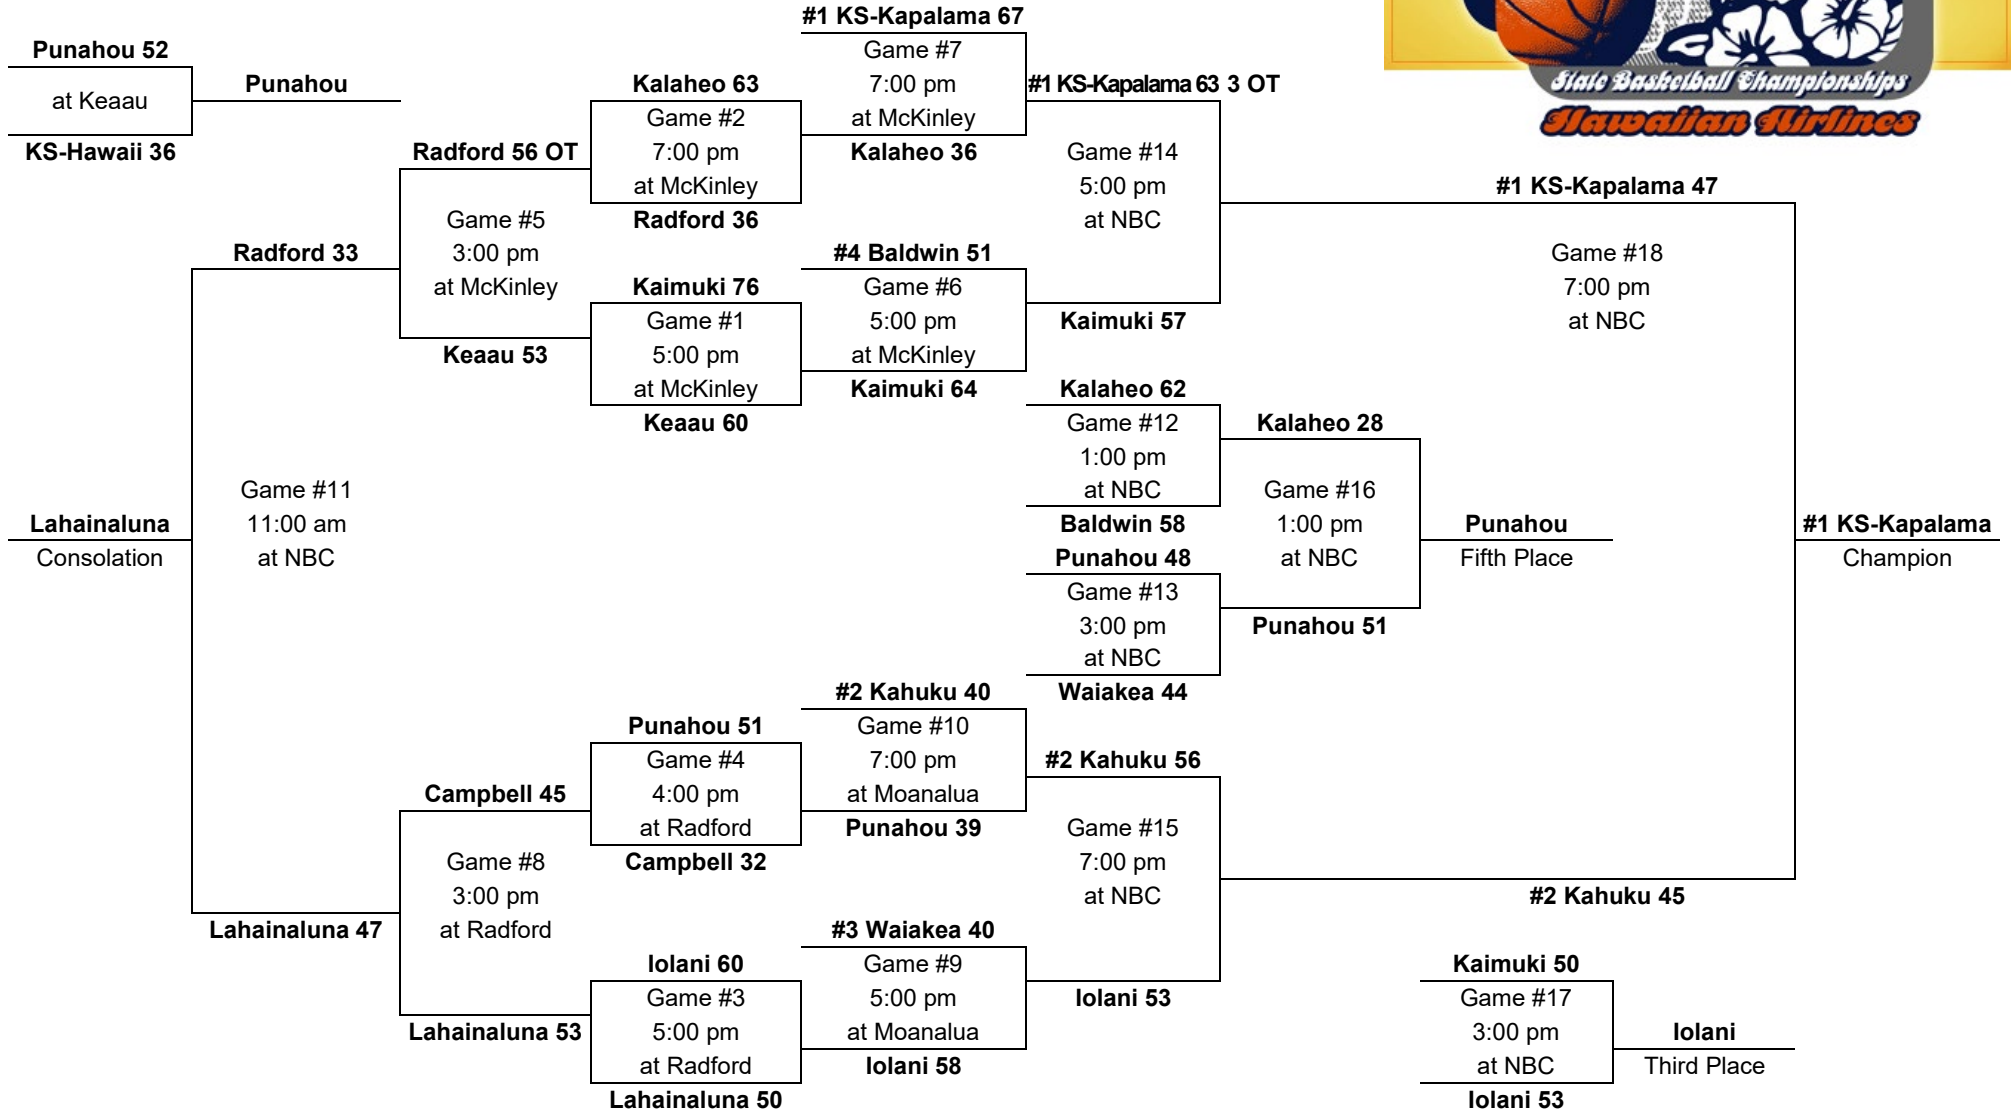

Friday,
Mar. 6

Saturday,
Mar. 7

PARTICIPATING TEAMS				ALL-TOURNAMENT TEAM: Pi'i Minns, KS-Kapalama – MOP Desmond Tautofi, Kaimuki Pablo Warner, Iolani David Taulung, Kaimuki Leading scorer: (3 games) Micah Christensen, KS-Kapalama (15 FG, 3 3-FG, 13-17 FT, 46 pts, 15.3 ppg) (4 gm) Desmond Tautofi, Kaimuki (28 FG, 0 3FG, 21-29 FT, 77 pts, 19.3 ppg)
OIA (5) 1. Kahuku 2. Kalaheo 3. Kaimuki 4. Campbell 5. Radford	ILH (3) 1. KS-Kapalama 2. Iolani 3. Punahou	BIIF (2) 1. Waiakea 2. Keaau	MIL (2) 1. Baldwin 2. Lahainaluna	
Play-in: Punahou (ILH3) vs. KS-Hawaii (BIIF3)				