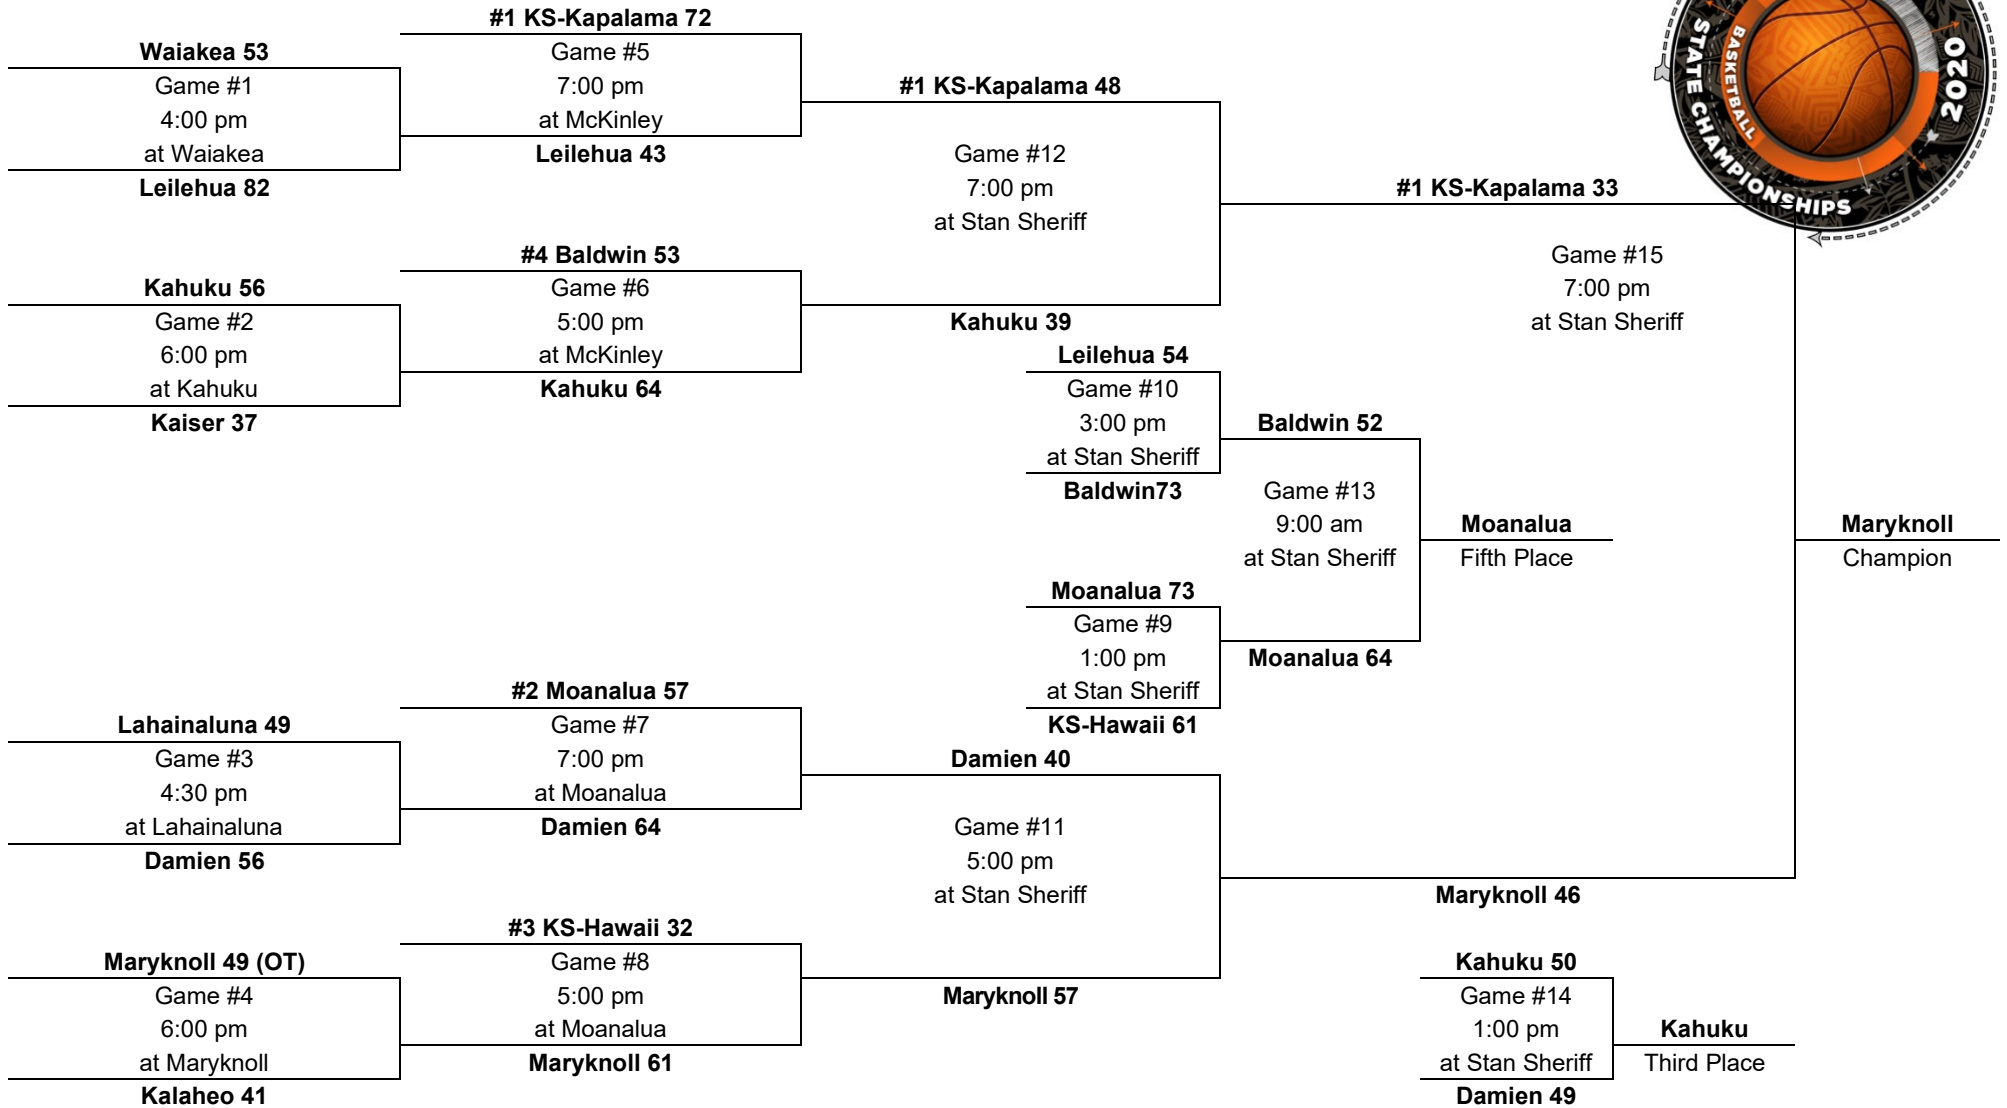

2020 – Boys Basketball - Division 1: 12-team tournament (School sites, McKinley gym, Moanalua gym, Stan Sheriff Center)

Monday, Feb. 17

Wednesday, Feb. 19

Thursday, Feb. 20

Friday, Feb. 21

PARTICIPATING TEAMS				ALL-TOURNAMENT TEAM: Sage Tolentino, Maryknoll – Most Outstanding Player	
OIA (5) 1. Moanalua 2. Kahuku 3. Leilehua 4. Kalaheo 5. Kaiser	ILH (3) 1. KS-Kapalama 2. Maryknoll 3. Damien	BIIF (2) 1. KS-Hawaii 2. Waiakea	MIL (2) 1. Baldwin 2. Lahainaluna	Jake Holtz, Damien Niko Robben, Maryknoll Christmas Togia, KS-Kapalama	Kordel Ng, KS-Kapalama Liko Soares, Maryknoll
				Leading scorer: (3 games) Geremy Robinson, Moanalua (27-52 FG, 5-11 3-FG, 15-22 FT, 74 pts, 24.7 ppg) (4 games) Jake Holtz, Damien (24-44 FG, 3-6 3-FG, 12-17 FT, 63 pts, 15.7 ppg)	