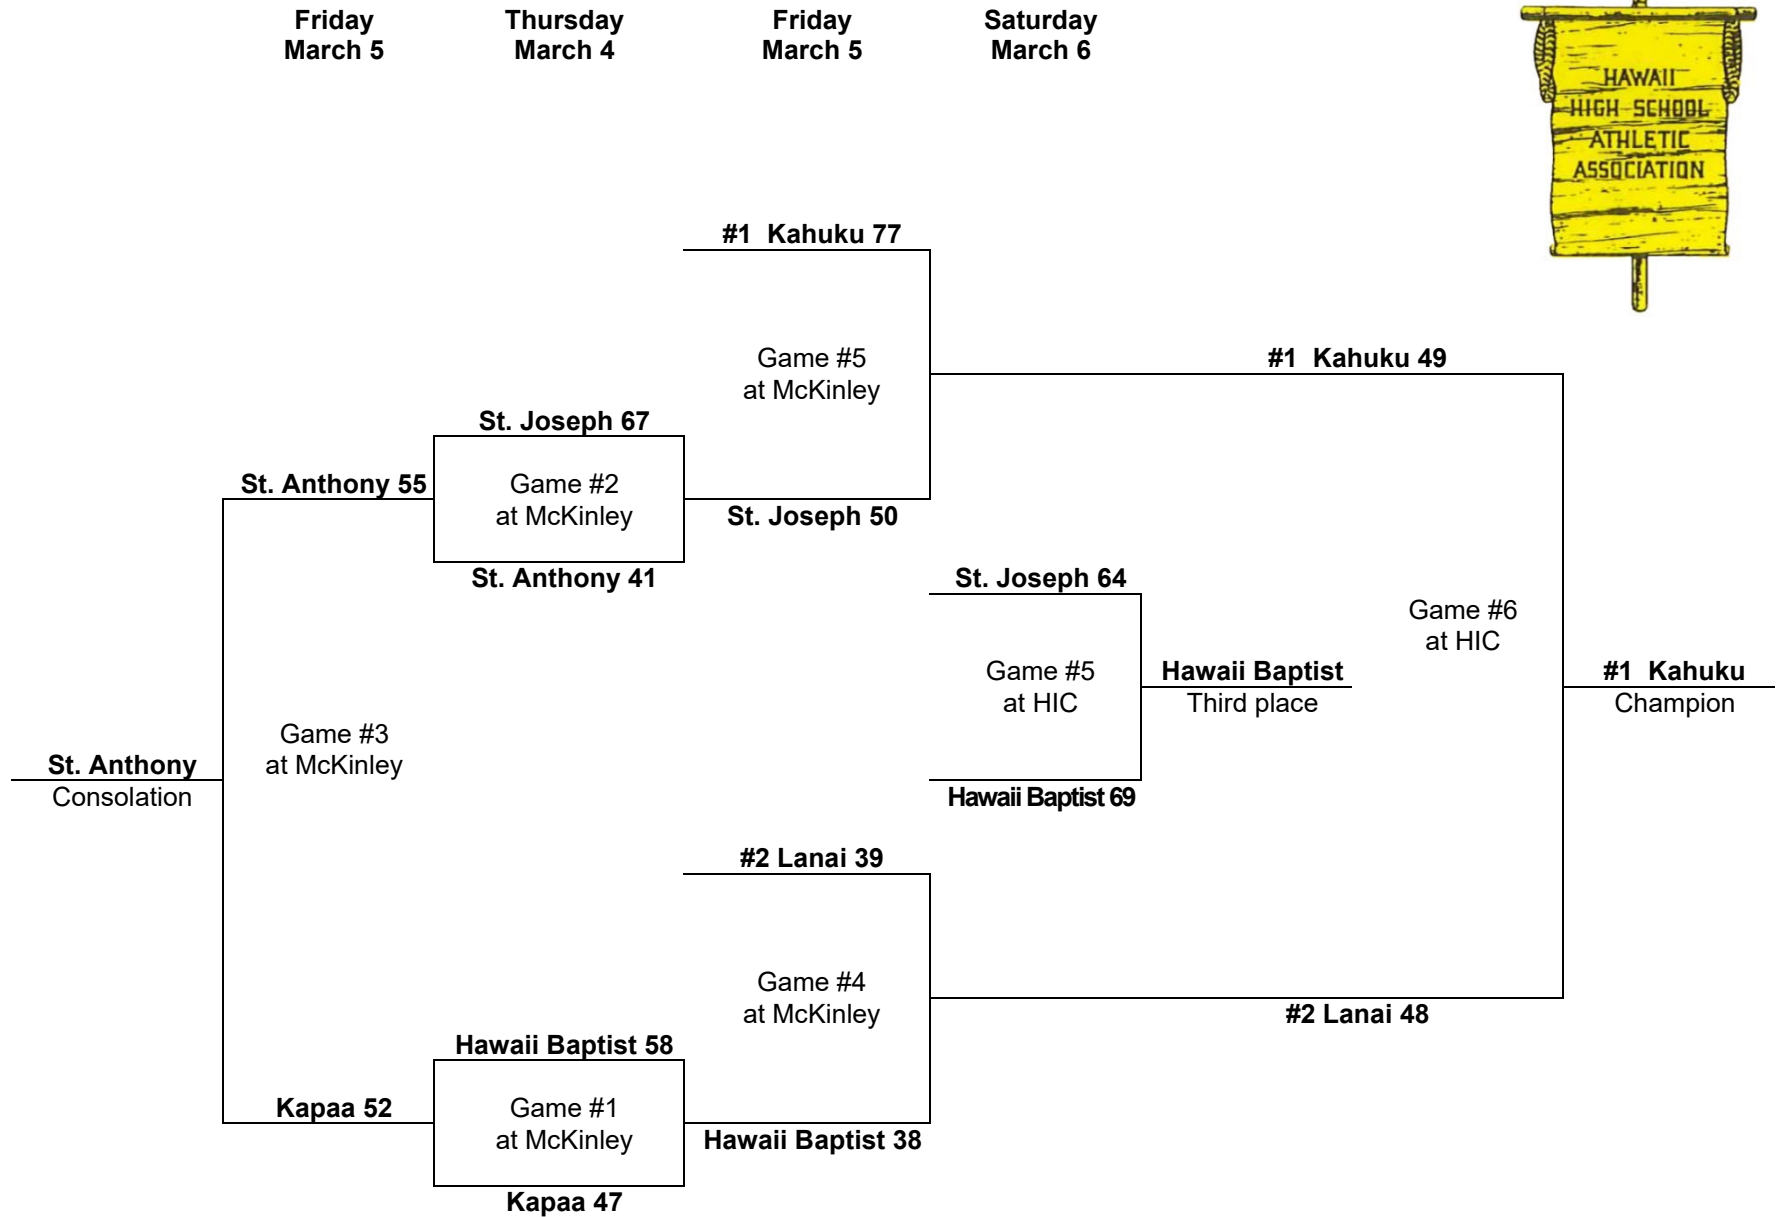

1971 – Boys Basketball - Division "A": 6-team tournament (McKinley High School and Honolulu International Center)

PARTICIPATING TEAMS

OIA (1) 1. Kahuku	ILH (1) 1. Hawaii Baptist	BIIF (1) 1. St. Joseph	MIL (2) 1. Lanai 2. St. Anthony	KIF (1) Kapaa