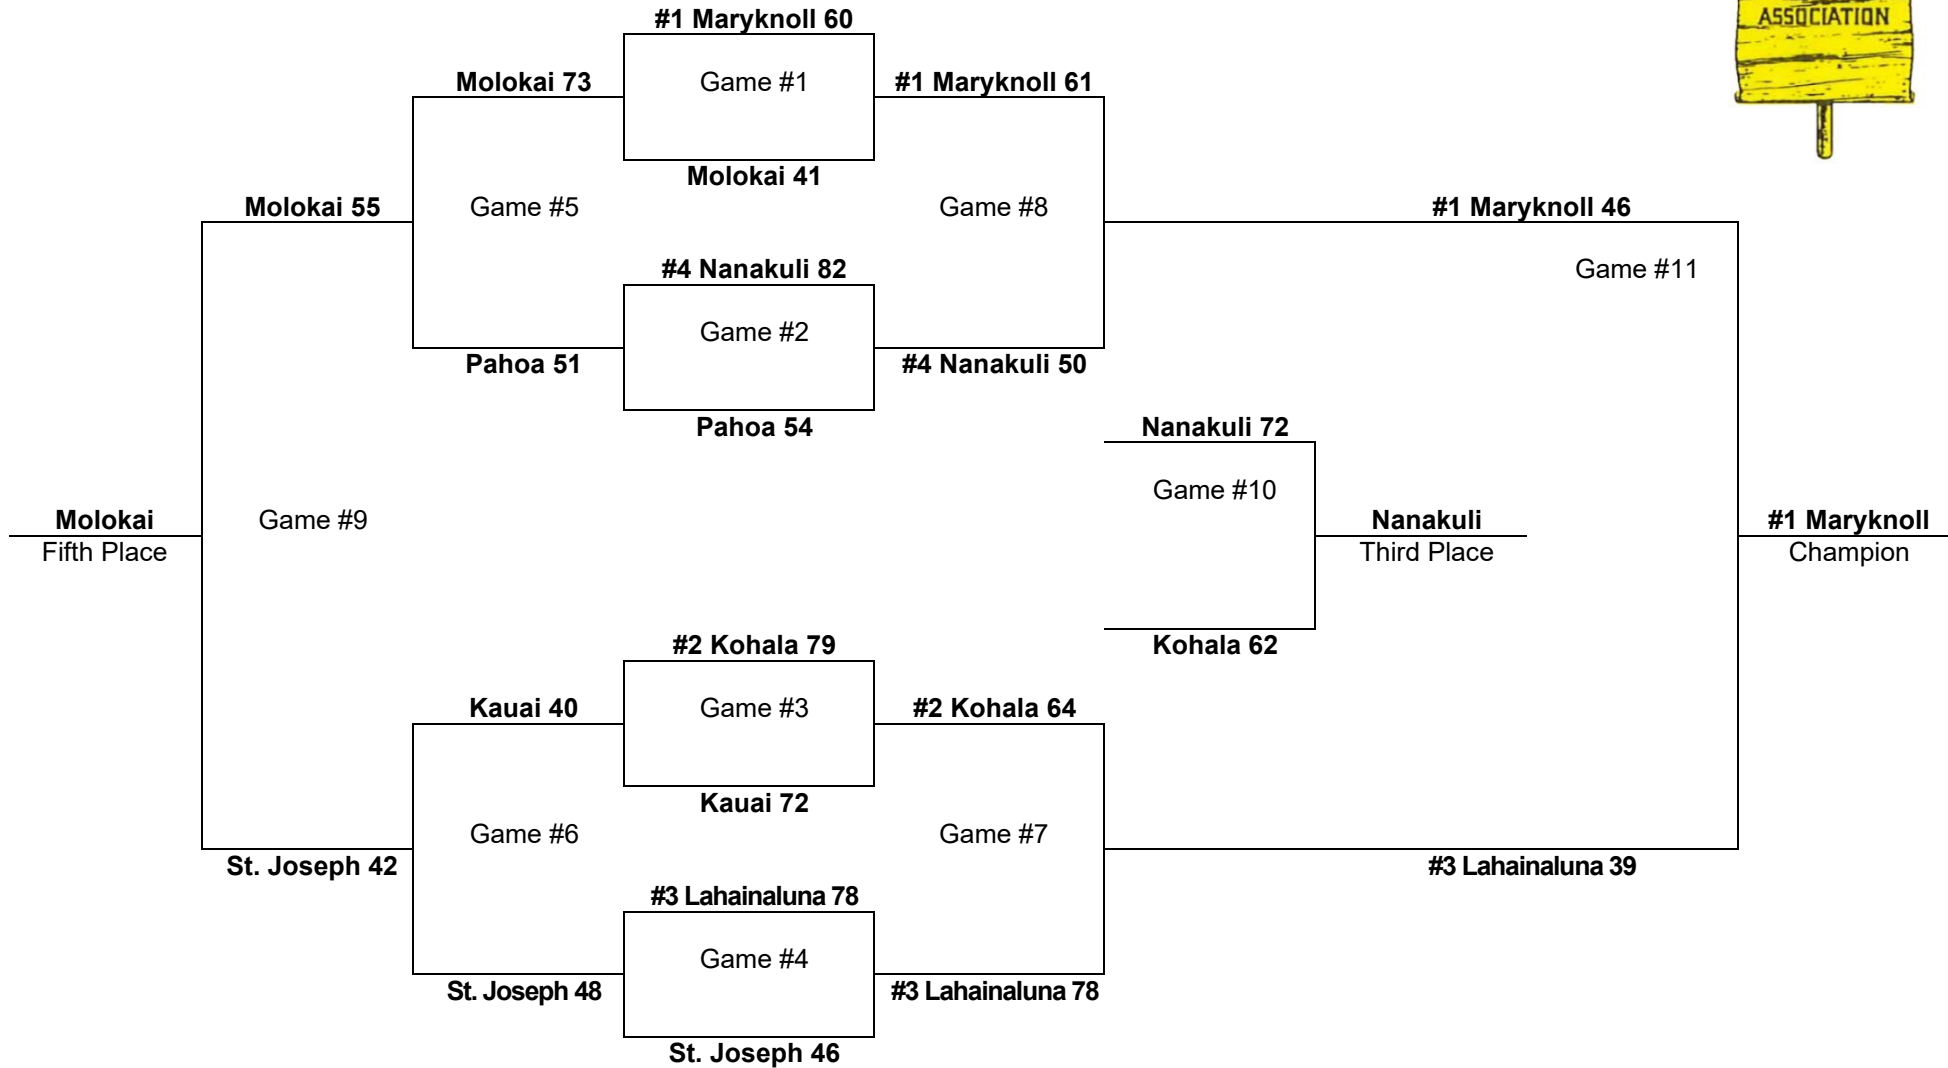

1978 – Boys Basketball - Division "A": 8-team tournament (Hilo Civic Auditorium, Hilo)

Saturday
March 11

Friday
March 10

Thursday
March 9

Friday
March 10

Saturday
March 11

PARTICIPATING TEAMS				
OIA (1) 1. Nanakuli	ILH (1) 1. Maryknoll	BIIF (3) 1. Kohala 2. Pahoa 3. St. Joseph	MIL (2) 1. Lahainaluna 2. Molokai	KIF (1) 1. Kauai