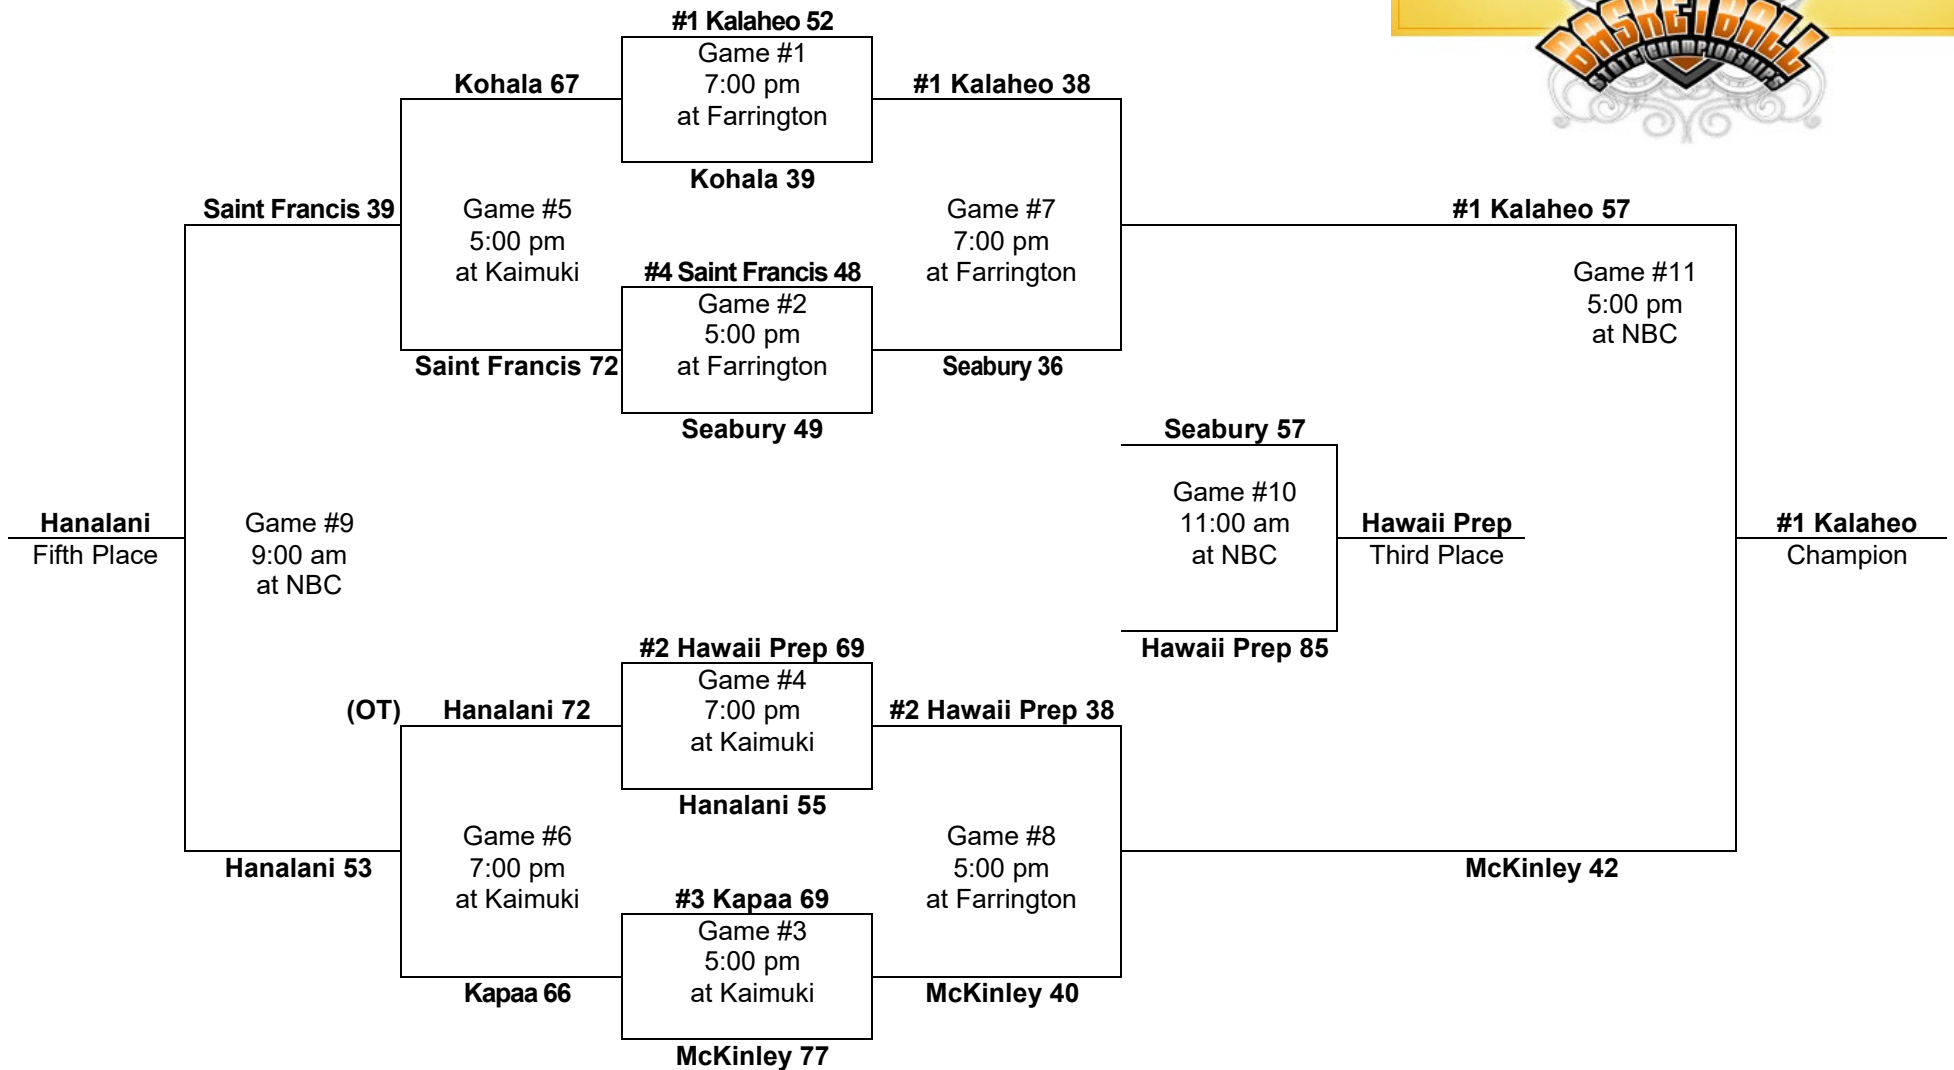

Saturday
Feb. 25

Friday
Feb. 24

Thursday
Feb. 23

Friday
Feb. 24

Saturday
Feb. 25