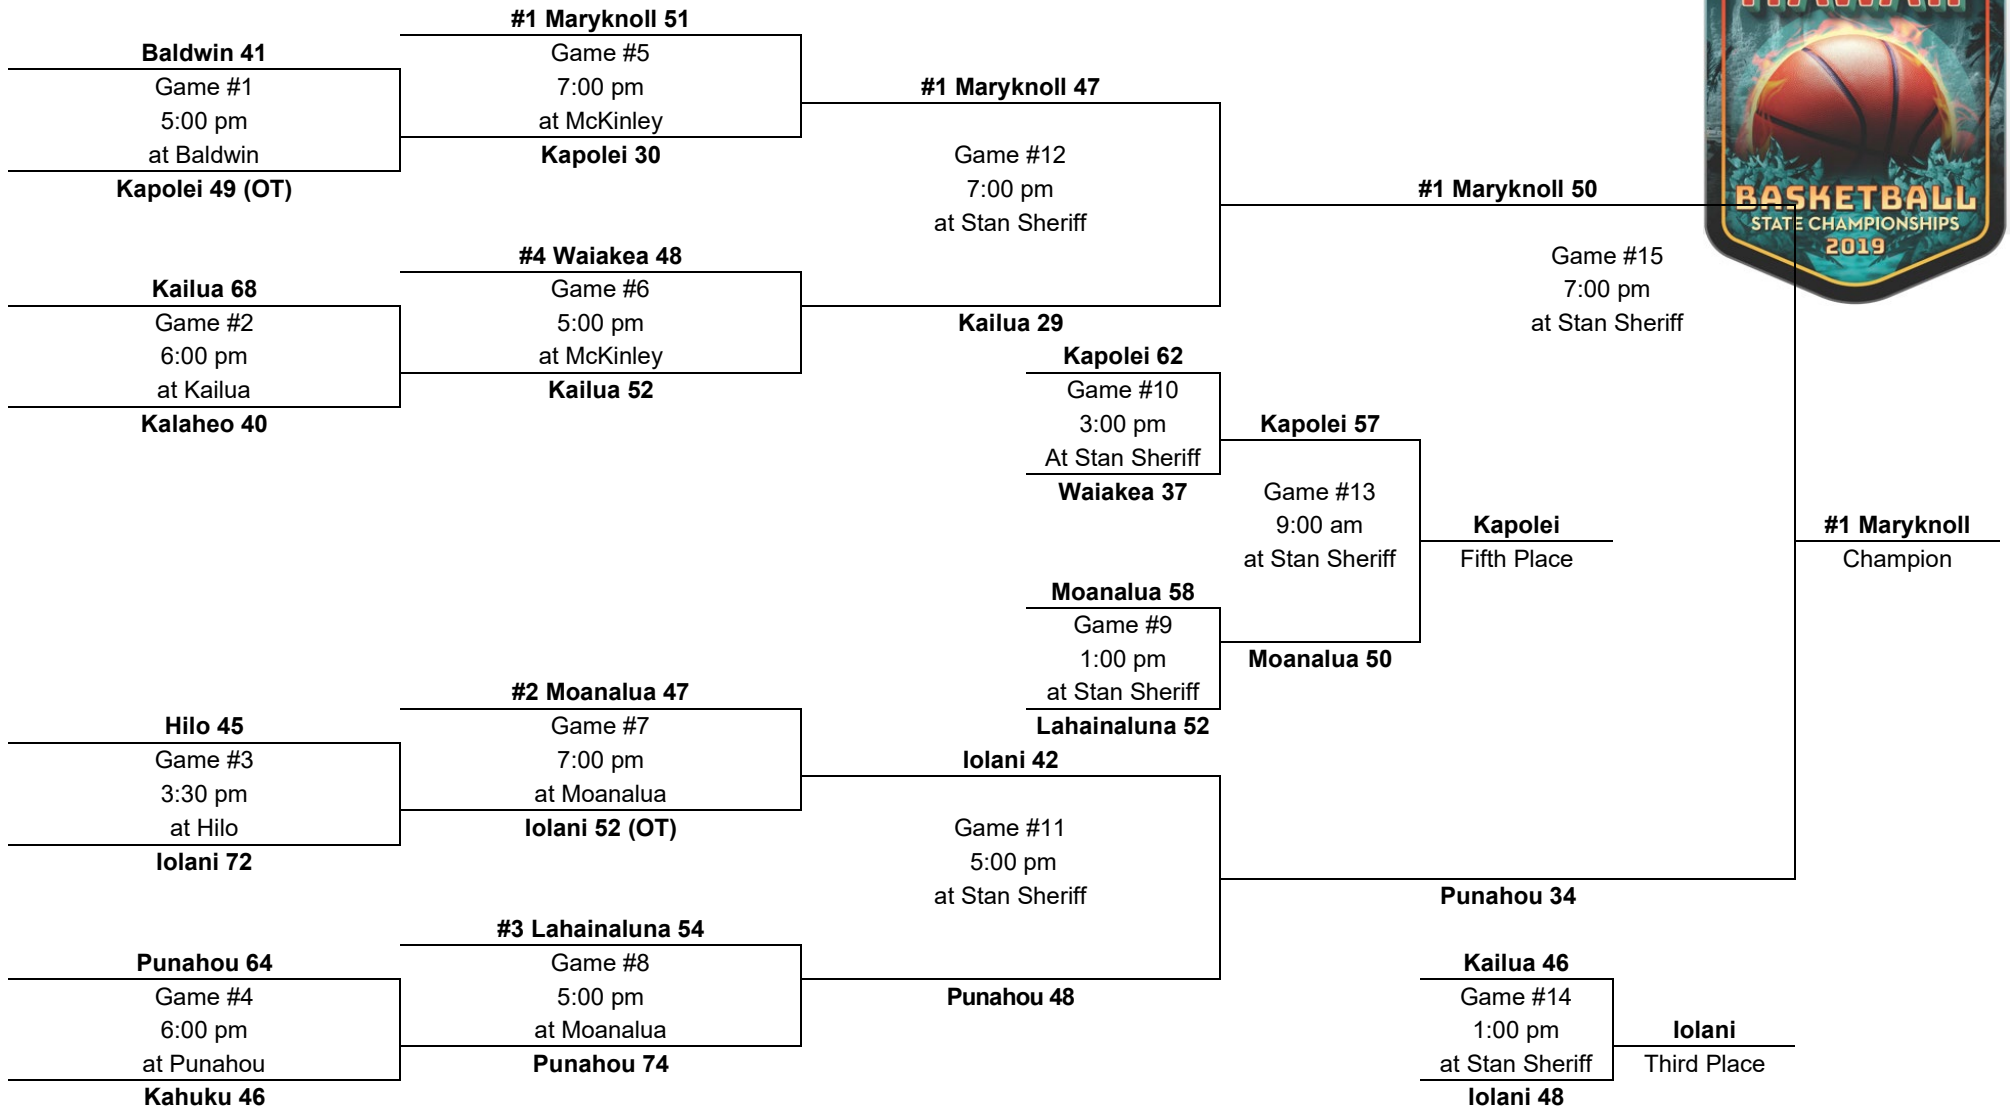

2019 – Boys Basketball - Division 1: 12-team tournament (School sites, McKinley gym, Moanalua gym, Stan Sheriff Center)

Monday, Feb. 18

Thursday, Feb. 21

Friday, Feb. 22

Saturday, Feb. 23

PARTICIPATING TEAMS				ALL-TOURNAMENT TEAM: Makoto Kamata, Maryknoll – Most Outstanding Player	
OIA (5) 1. Moanalua 2. Kailua 3. Kapolei 4. Kahuku 5. Kalaheo	ILH (3) 1. Maryknoll 2. Punahou 3. Iolani	BIIF (2) 1. Waiakea 2. Hilo	MIL (2) 1. Lahainaluna 2. Baldwin	Marcus Tobin, Maryknoll Jakob Kimura, Punahou Everett Torres-Kahapea, Kailua	Duke Clemens, Punahou Kawika Lee, Iolani
				Leading scorer: (3 games) Makoto Kamata, Maryknoll (11-30 FG, 4-12 3-FG, 18-22 FT, 44 pts, 14.6 ppg) (4 games) Everett Torres-Kahapea, Kailua (28-62 FG, 12-36 3-FG, 11-17 FT, 79 pts, 19.8 ppg)