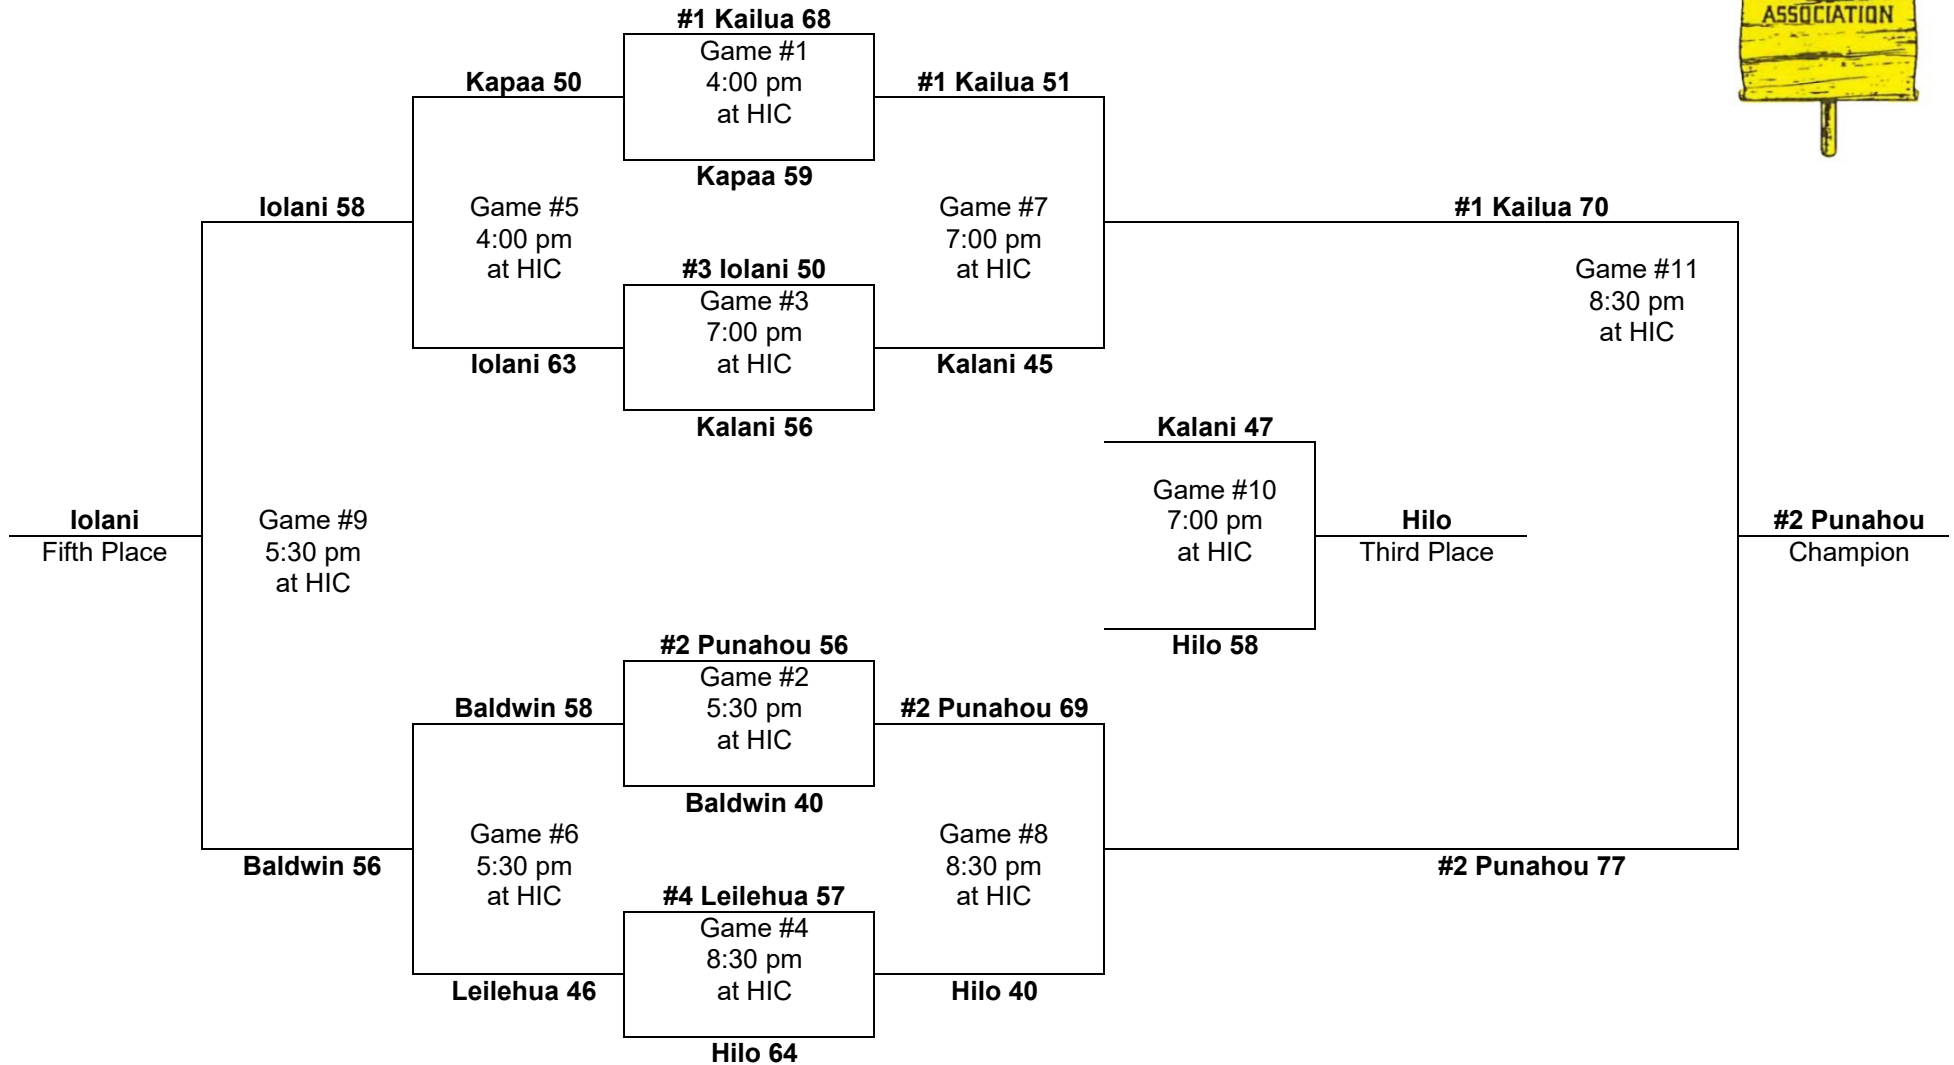

**Saturday
March 8**

**Friday
March 7**

**Thursday
March 6**

**Friday
March 7**

**Saturday
March 8**