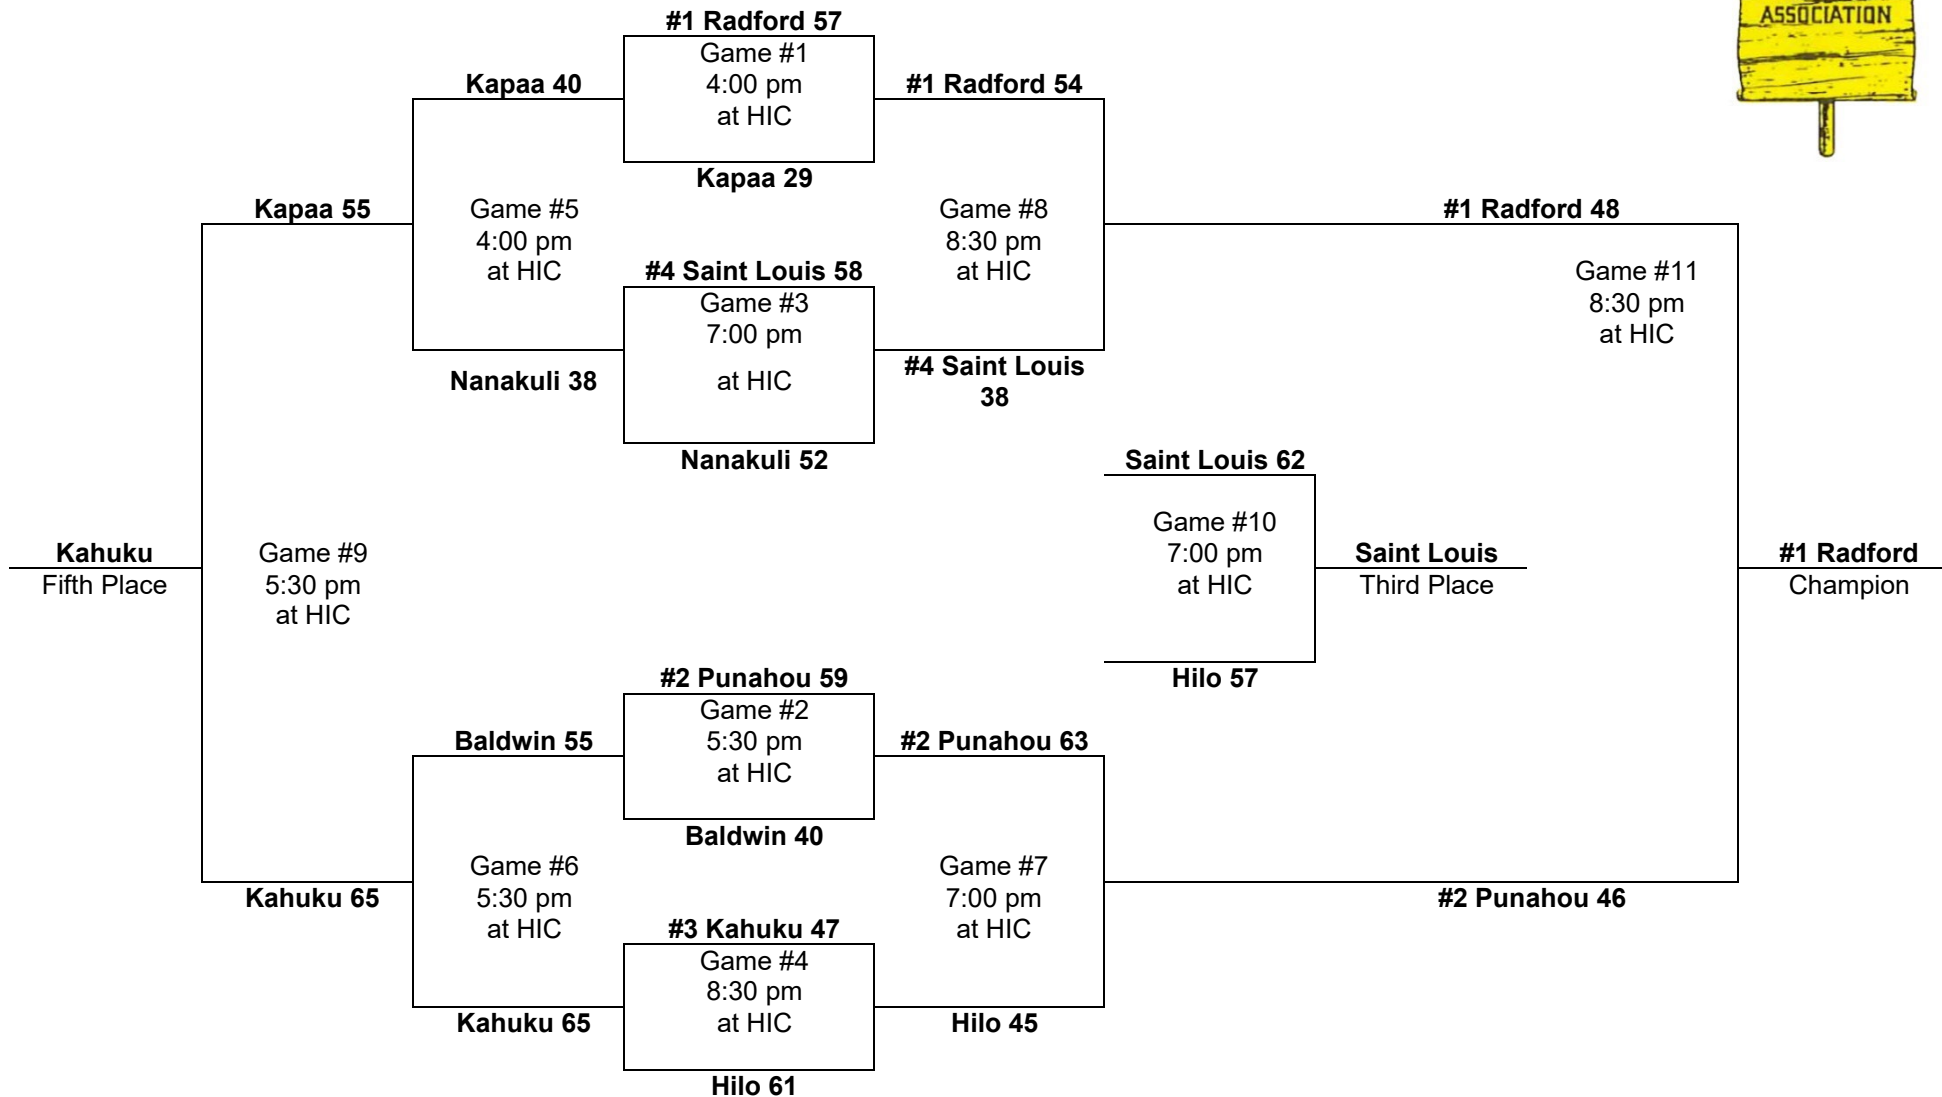

Saturday
March 12

Friday
March 11

Thursday
March 10

Friday
March 11

Saturday
March 12