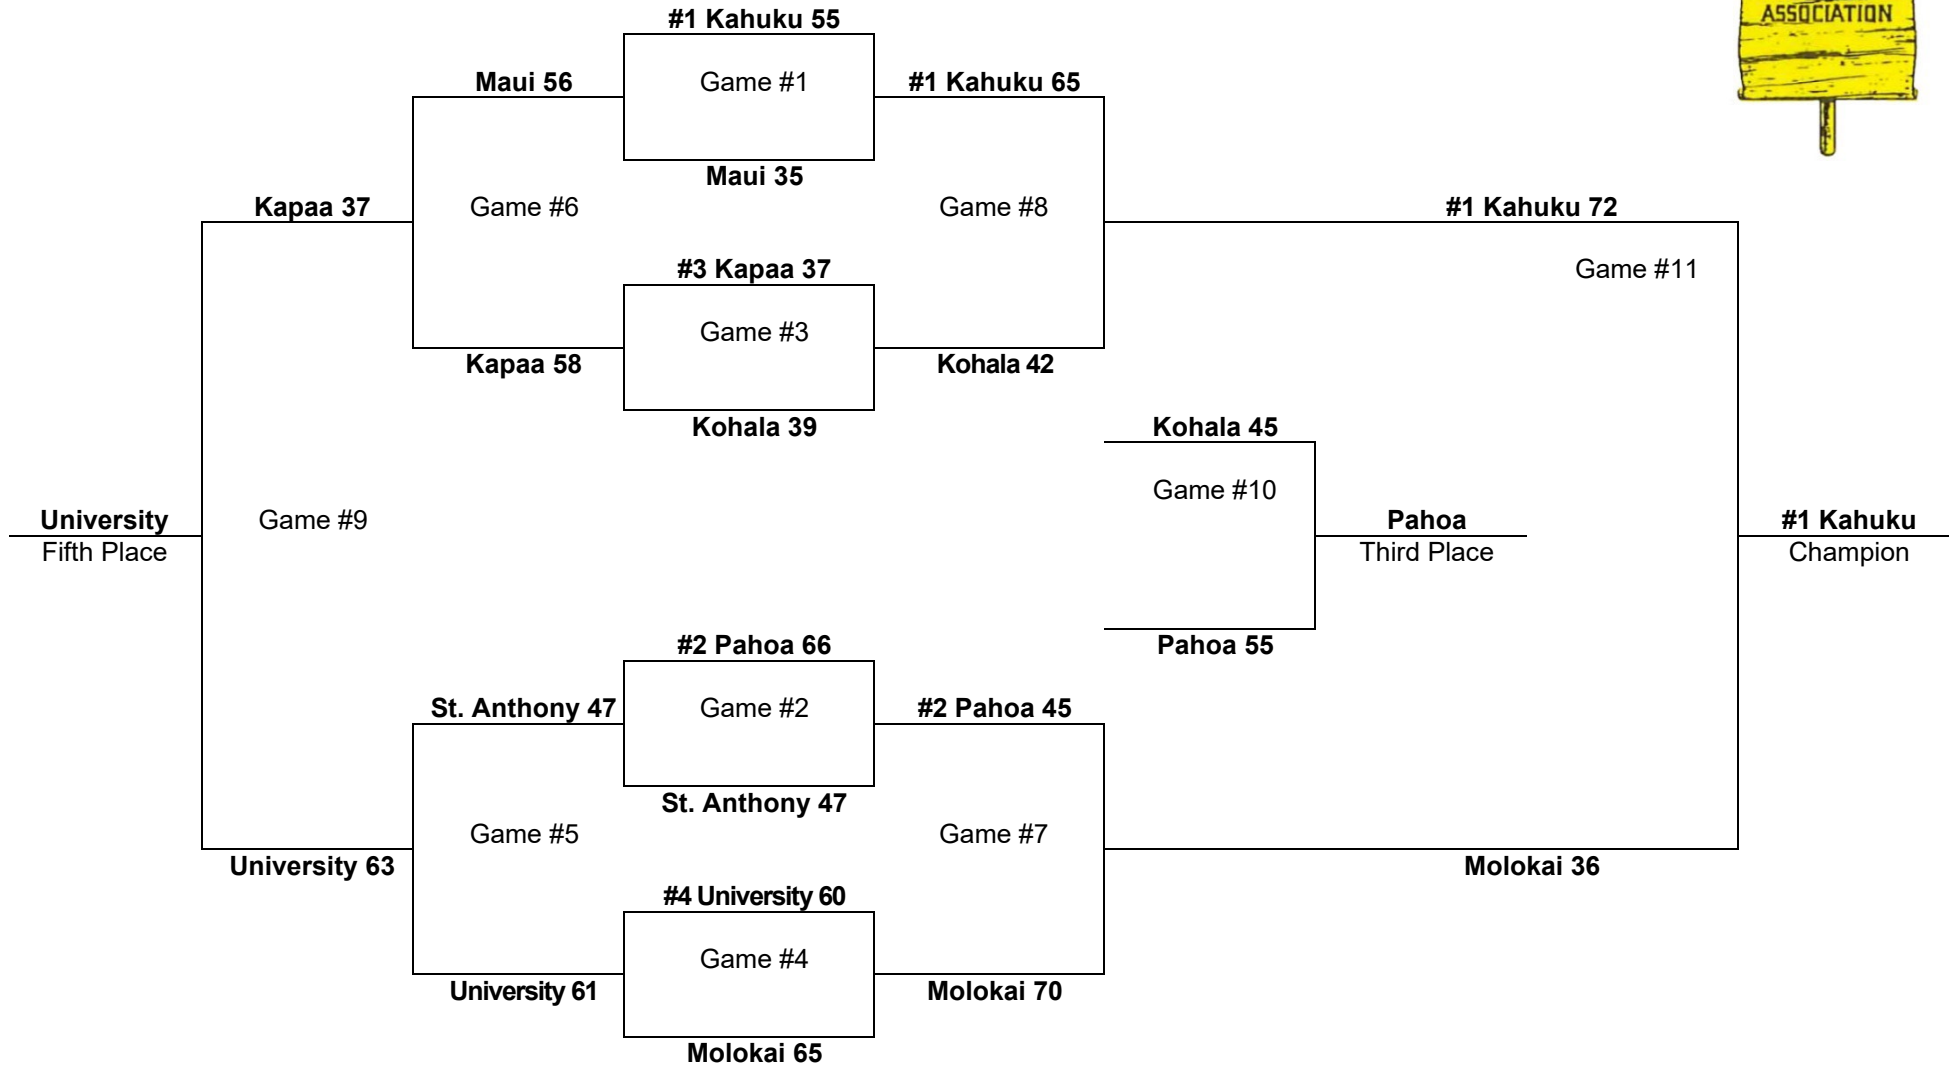

1974 – Boys Basketball - Division "A": 8-team tournament (War Memorial Gymnasium, Maui)

Saturday
March 9

Friday
March 8

Thursday
March 7

Friday
March 8

Saturday
March 9

PARTICIPATING TEAMS

OIA (1) 1. Kahuku	ILH (1) 1. University	BIIF (2) 1. Pahoa 2. Kohala	MIL (3) 1. St. Anthony 2. Molokai 3. Maui	KIF (1) 1. Kapaa	
-----------------------------	---------------------------------	--	---	----------------------------	--