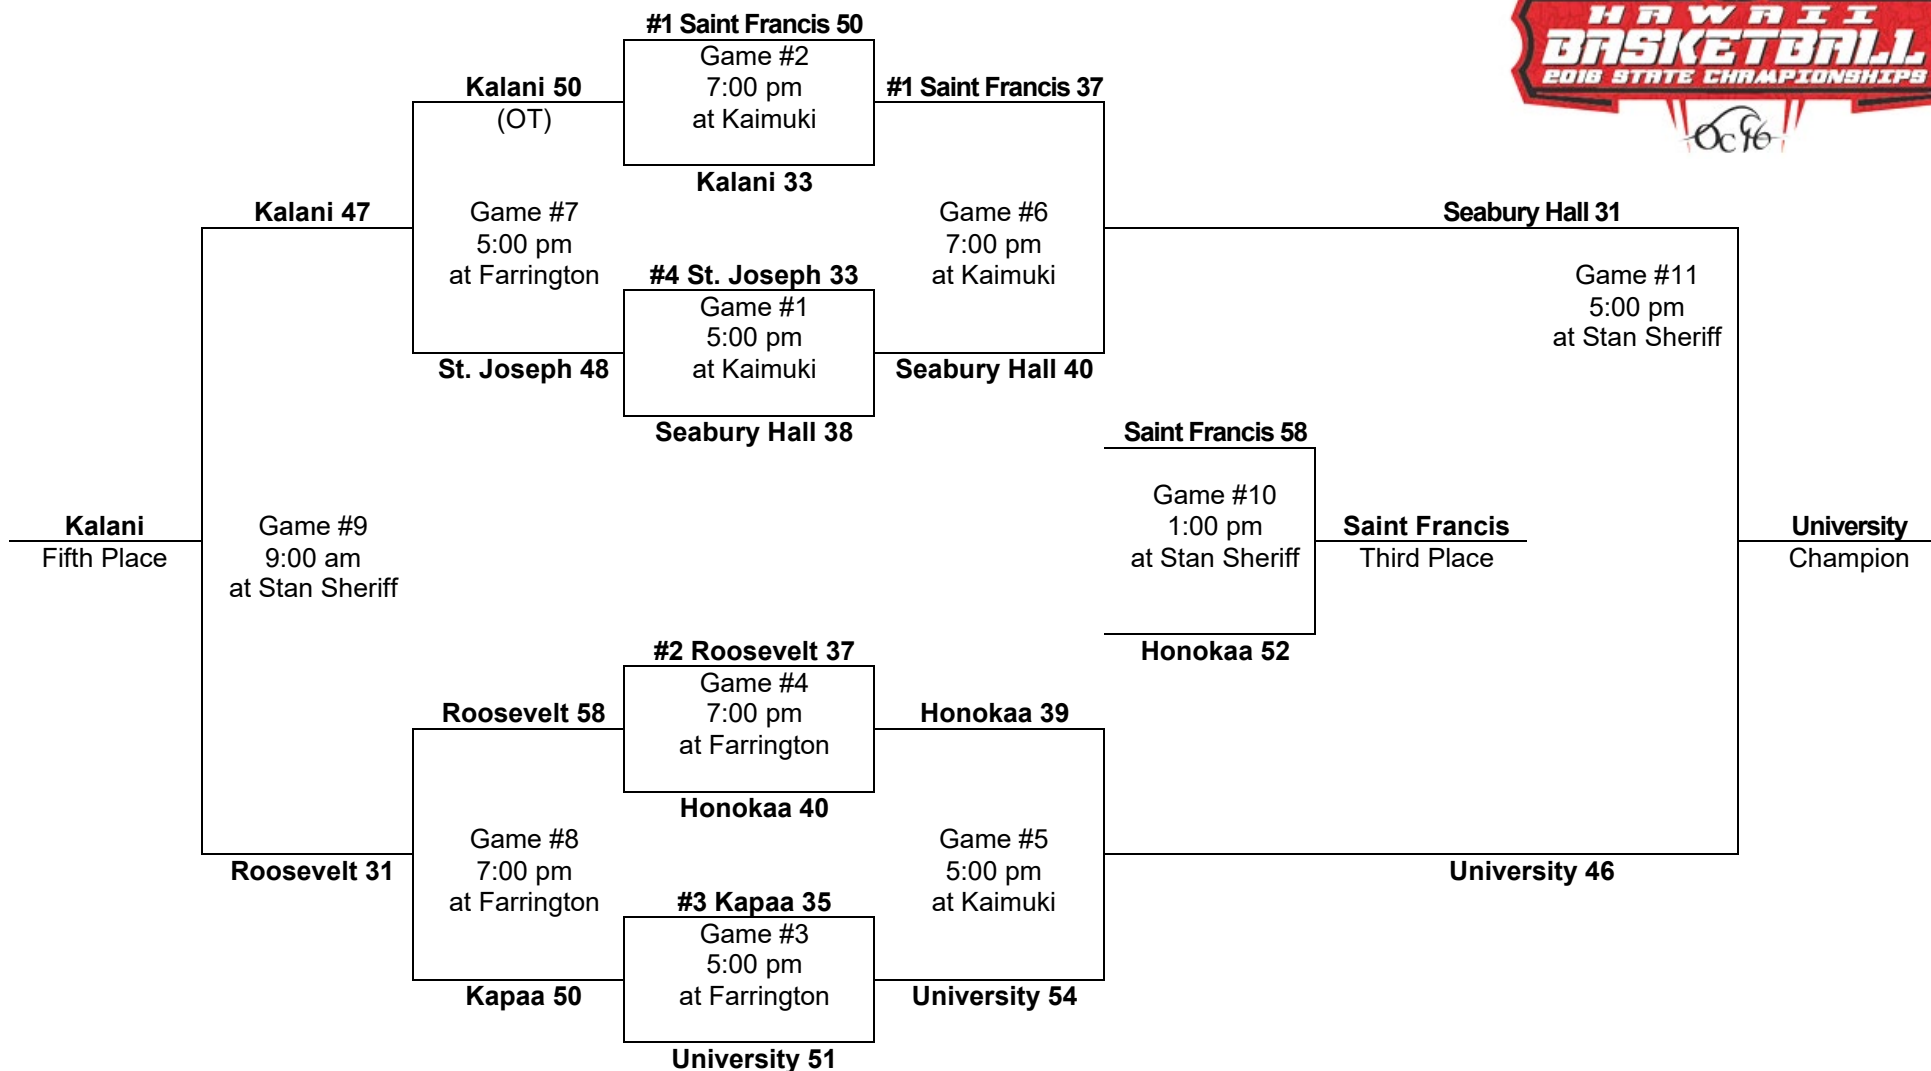

2016 – Boys Basketball - Division 2: 8-team tournament (Kaimuki gym, Farrington, gym, Stan Sheriff Center)

Saturday
Feb. 20

Friday
Feb. 19

Thursday
Feb. 18

Friday
Feb. 19

Saturday
Feb. 20

PARTICIPATING TEAMS					ALL-TOURNAMENT TEAM:
OIA (2)	ILH (2)	BIIF (2)	MIL (1)	KIF (1)	Anson Canancia, University – Most Outstanding Player
1. Roosevelt	1. Saint Francis	1. St. Joseph	1. Seabury Hall	1. Kapaa	Ryan Hobus, University
2. Kalani	2. University	2. Honokaa			Isaiah Payne, Seabury Hall
					Supilani Mailei, Saint Francis
					Kea Callihan, Honokaa
					Cameron Hanisch, Seabury Hall
					Leading scorer: