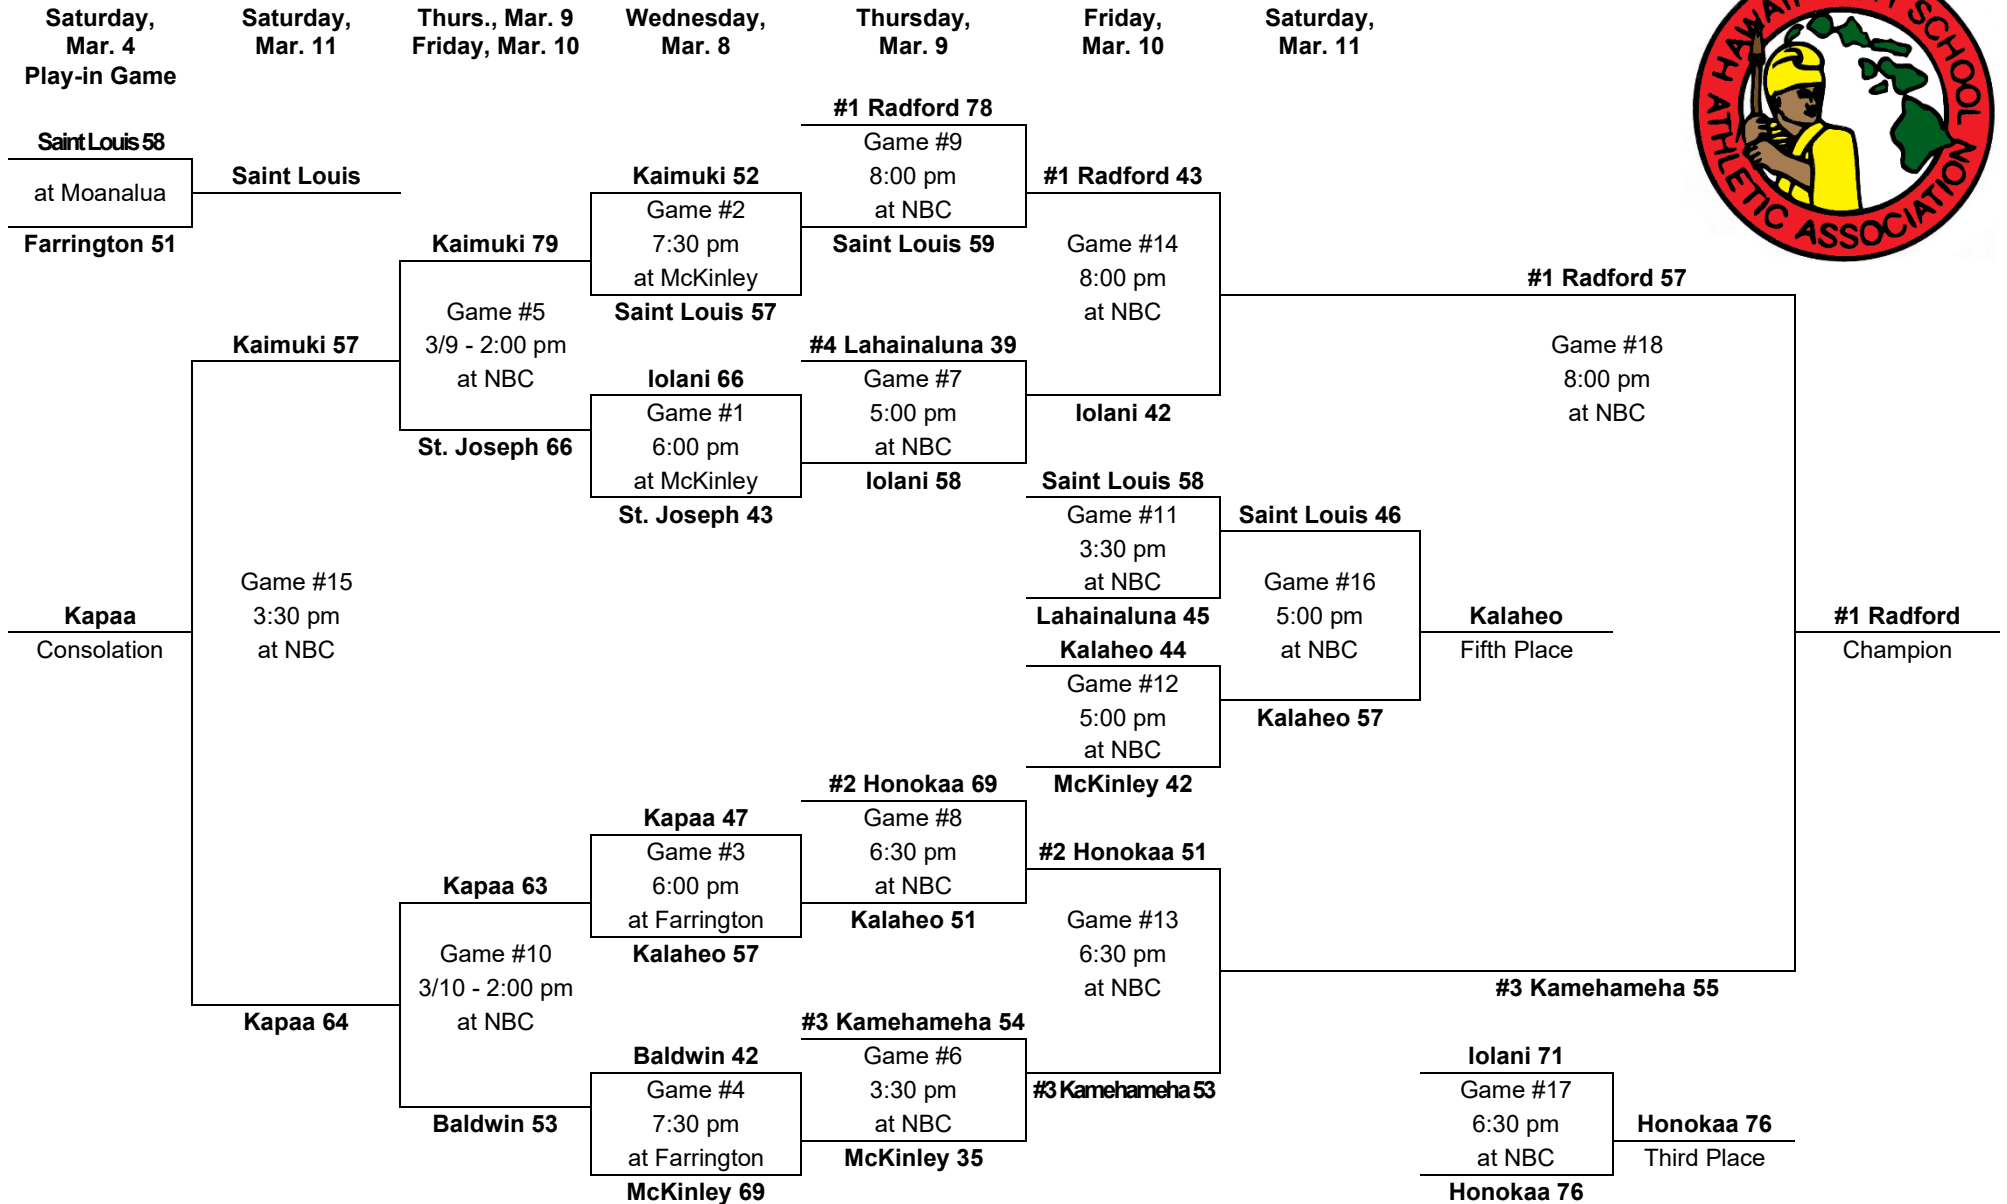

1989 – Boys Basketball - Division AA: 12-team tournament (McKinley gym, Farrington gym, Neal S. Blaisdell Arena)

PARTICIPATING TEAMS					MEDIA ALL-TOURNAMENT TEAM: Marcus Smith, Radford– MVP	
OIA (4) 1. Radford 2. McKinley 3. Kalaheo 4. Kaimuki	ILH (3) 1. Kamehameha 2. Iolani 3. Saint Louis	BIIF (2) 1. Honokaa 2. St. Joseph	MIL (2) 1. Lahainaluna 2. Baldwin	KIF (1) 1. Kapaa	Troy McCoy, Radford Rodney Arias, Kamehameha Lamont Davis, Radford	Sy Frazier, Honokaa Lenny Kai, Kamehameha
Play-in: Farrington (OIA5) vs. Saint Louis (ILH3)					Leading scorer: (3 games) Sy Frazier, Honokaa (59 pts, 19.7 ppg) (4 games) Kanoe Winchester, Iolani (24 FG, 10 3-FG, 3-3 FT, 63 pts, 15.8 ppg)