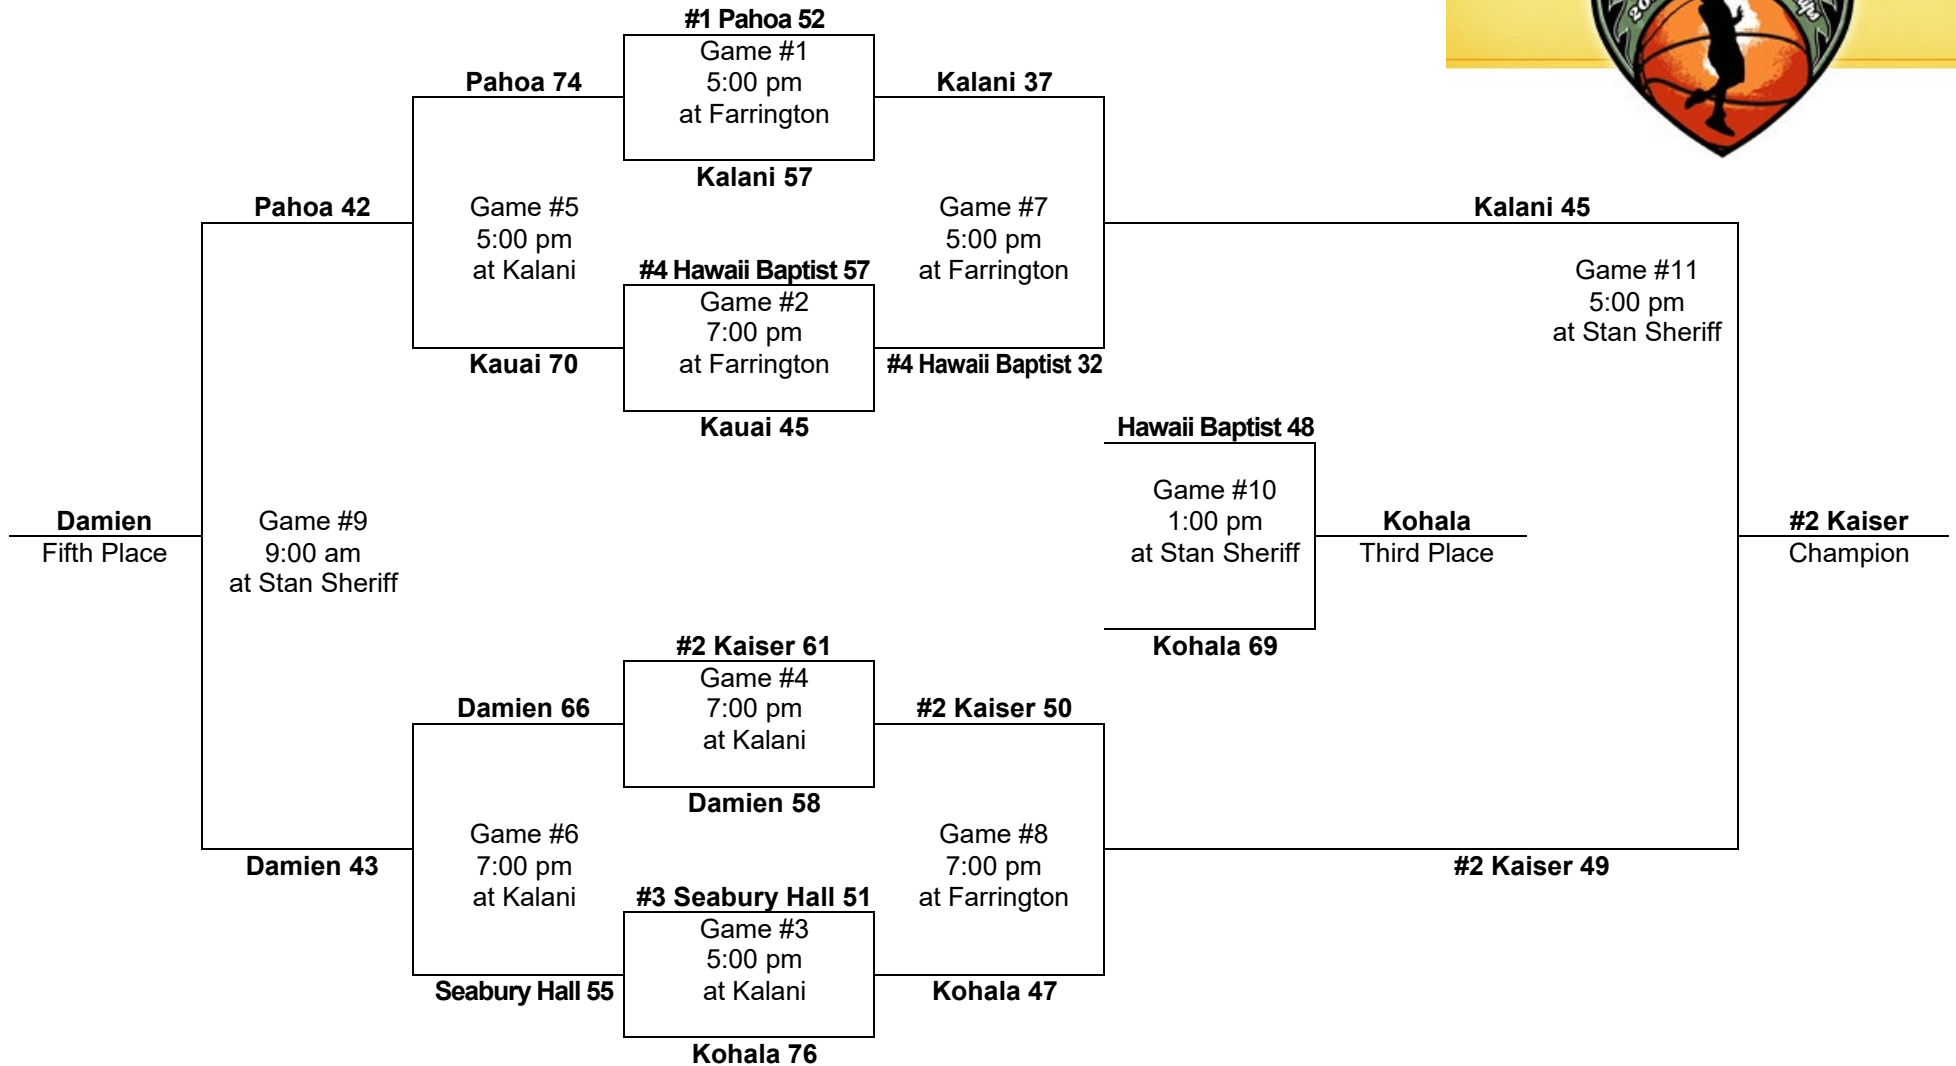

2015 – Boys Basketball - Division 2: 8-team tournament (Farrington gym, Kalani gym, Stan Sheriff Center)

Saturday
Feb. 28

Friday
Feb. 27

Thursday
Feb. 26

Friday
Feb. 27

Saturday
Feb. 28

PARTICIPATING TEAMS					ALL-TOURNAMENT TEAM:
OIA (2) 1. Kaiser 2. Kalani	ILH (2) 1. Hawaii Baptist 2. Damien	BIIF (2) 1. Pahoa 2. Kohala	MIL (1) 1. Seabury Hall	KIF (1) 1. Kauai	Keoua Mahiko, Kaiser – Most Outstanding Player Chance Kalaugher, Kaiser Isaac Liva, Hawaii Baptist Corey Mitchell, Kalani
					Kealen Figueroa, Kohala Tolby Saito, Pahoa
					Leading scorer: