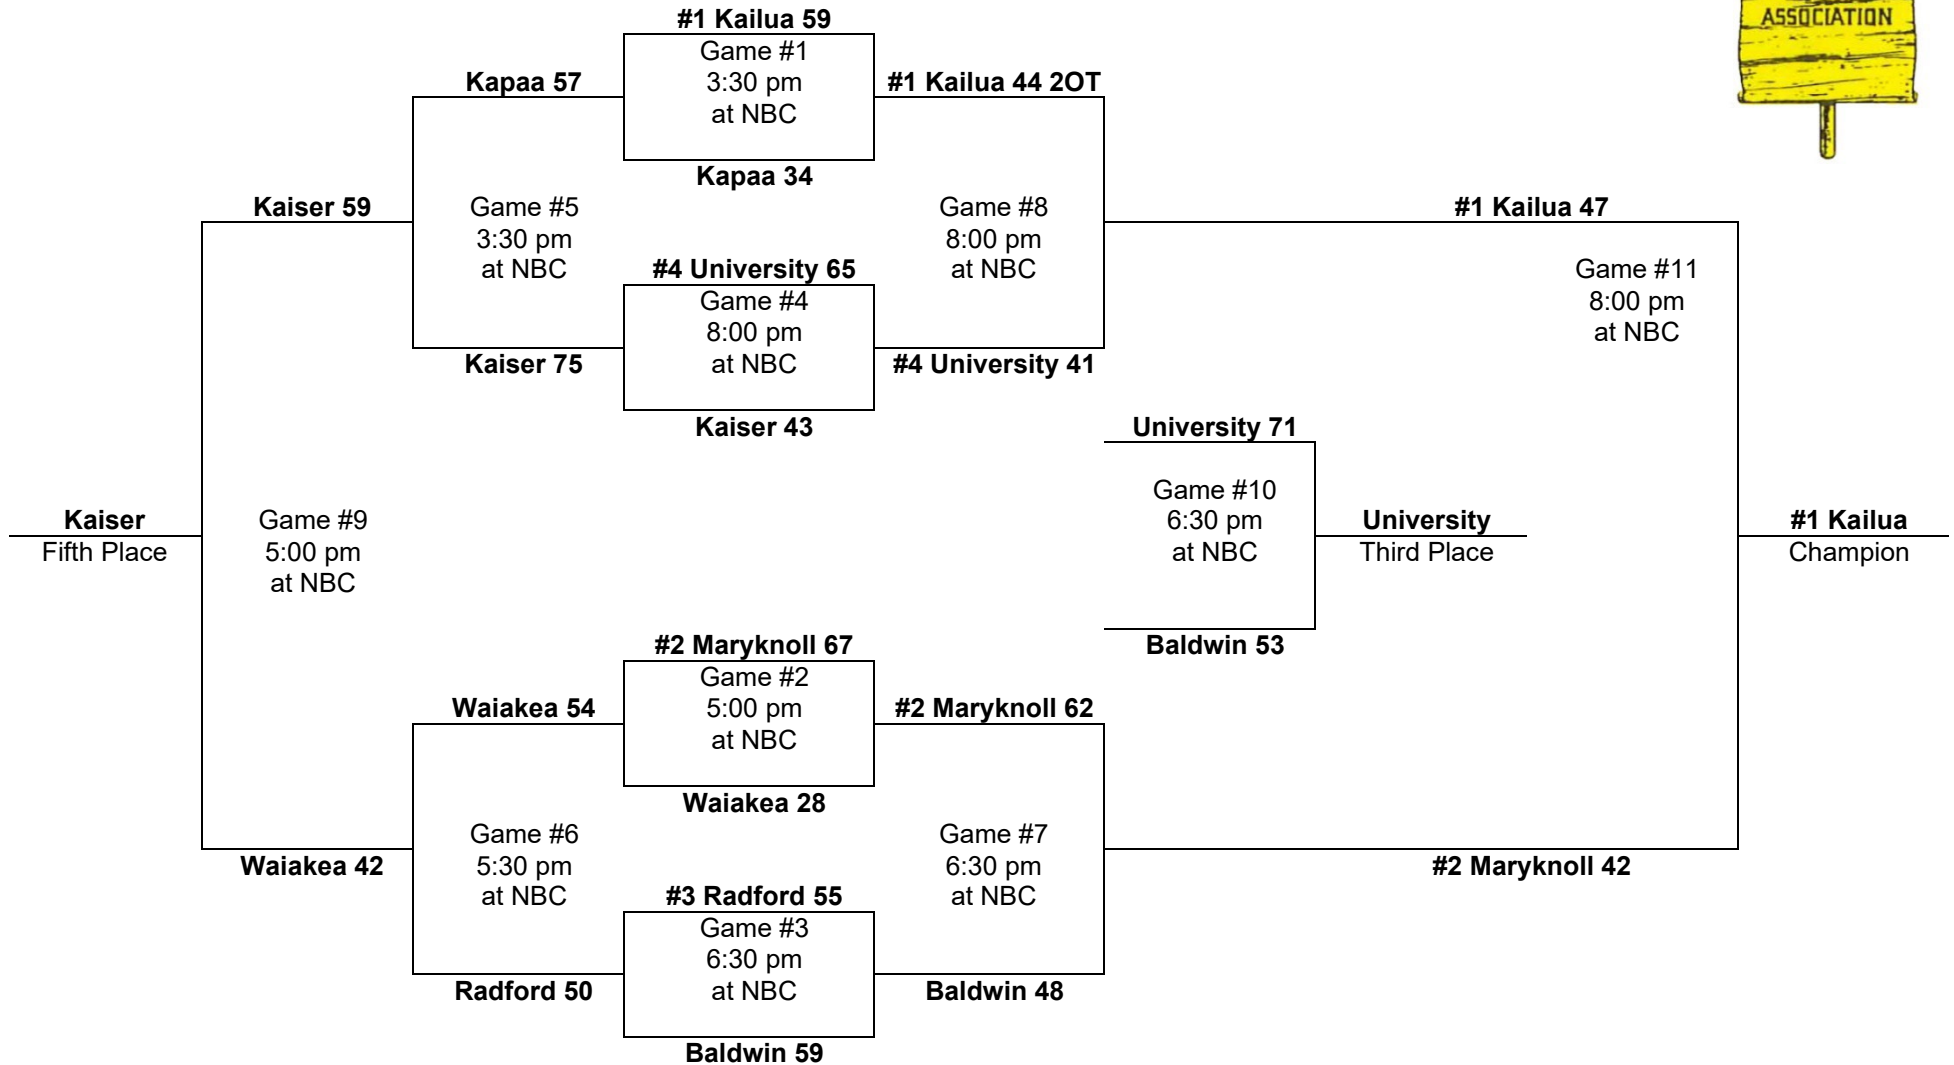

**Saturday
March 13**

**Friday
March 12**

**Thursday
March 11**

**Friday
March 12**

**Saturday
March 13**