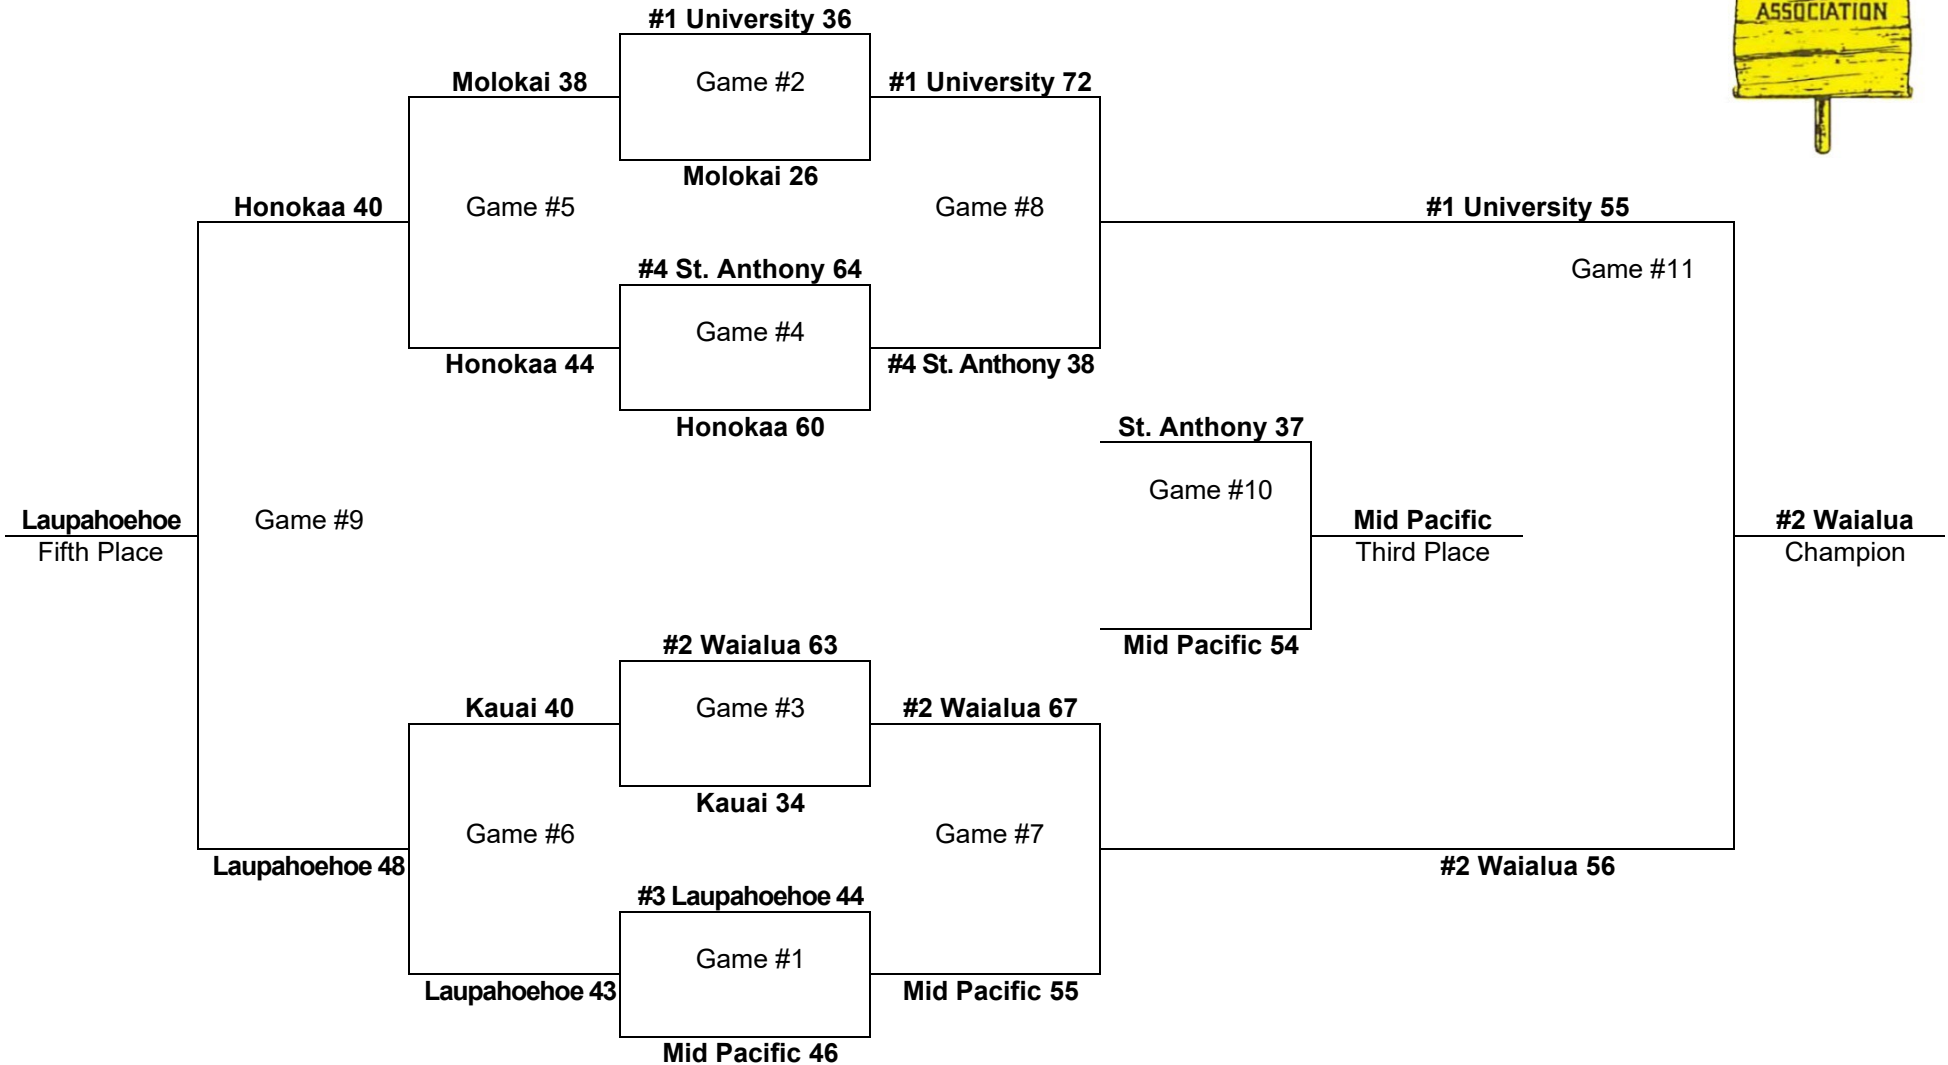

1981 – Boys Basketball - Division "A": 8-team tournament (War Memorial Gym, Maui)

Saturday
March 14

Friday
March 13

Thursday
March 12

Friday
March 13

Saturday
March 14

PARTICIPATING TEAMS

OIA (1) 1. Waialua	ILH (2) 1. University 2. Mid Pacific	BIIF (2) 1. Lauapahoehoe 2. Honokaa	MIL (2) 1. St. Anthony 2. Molokai	KIF (1) 1. Kauai