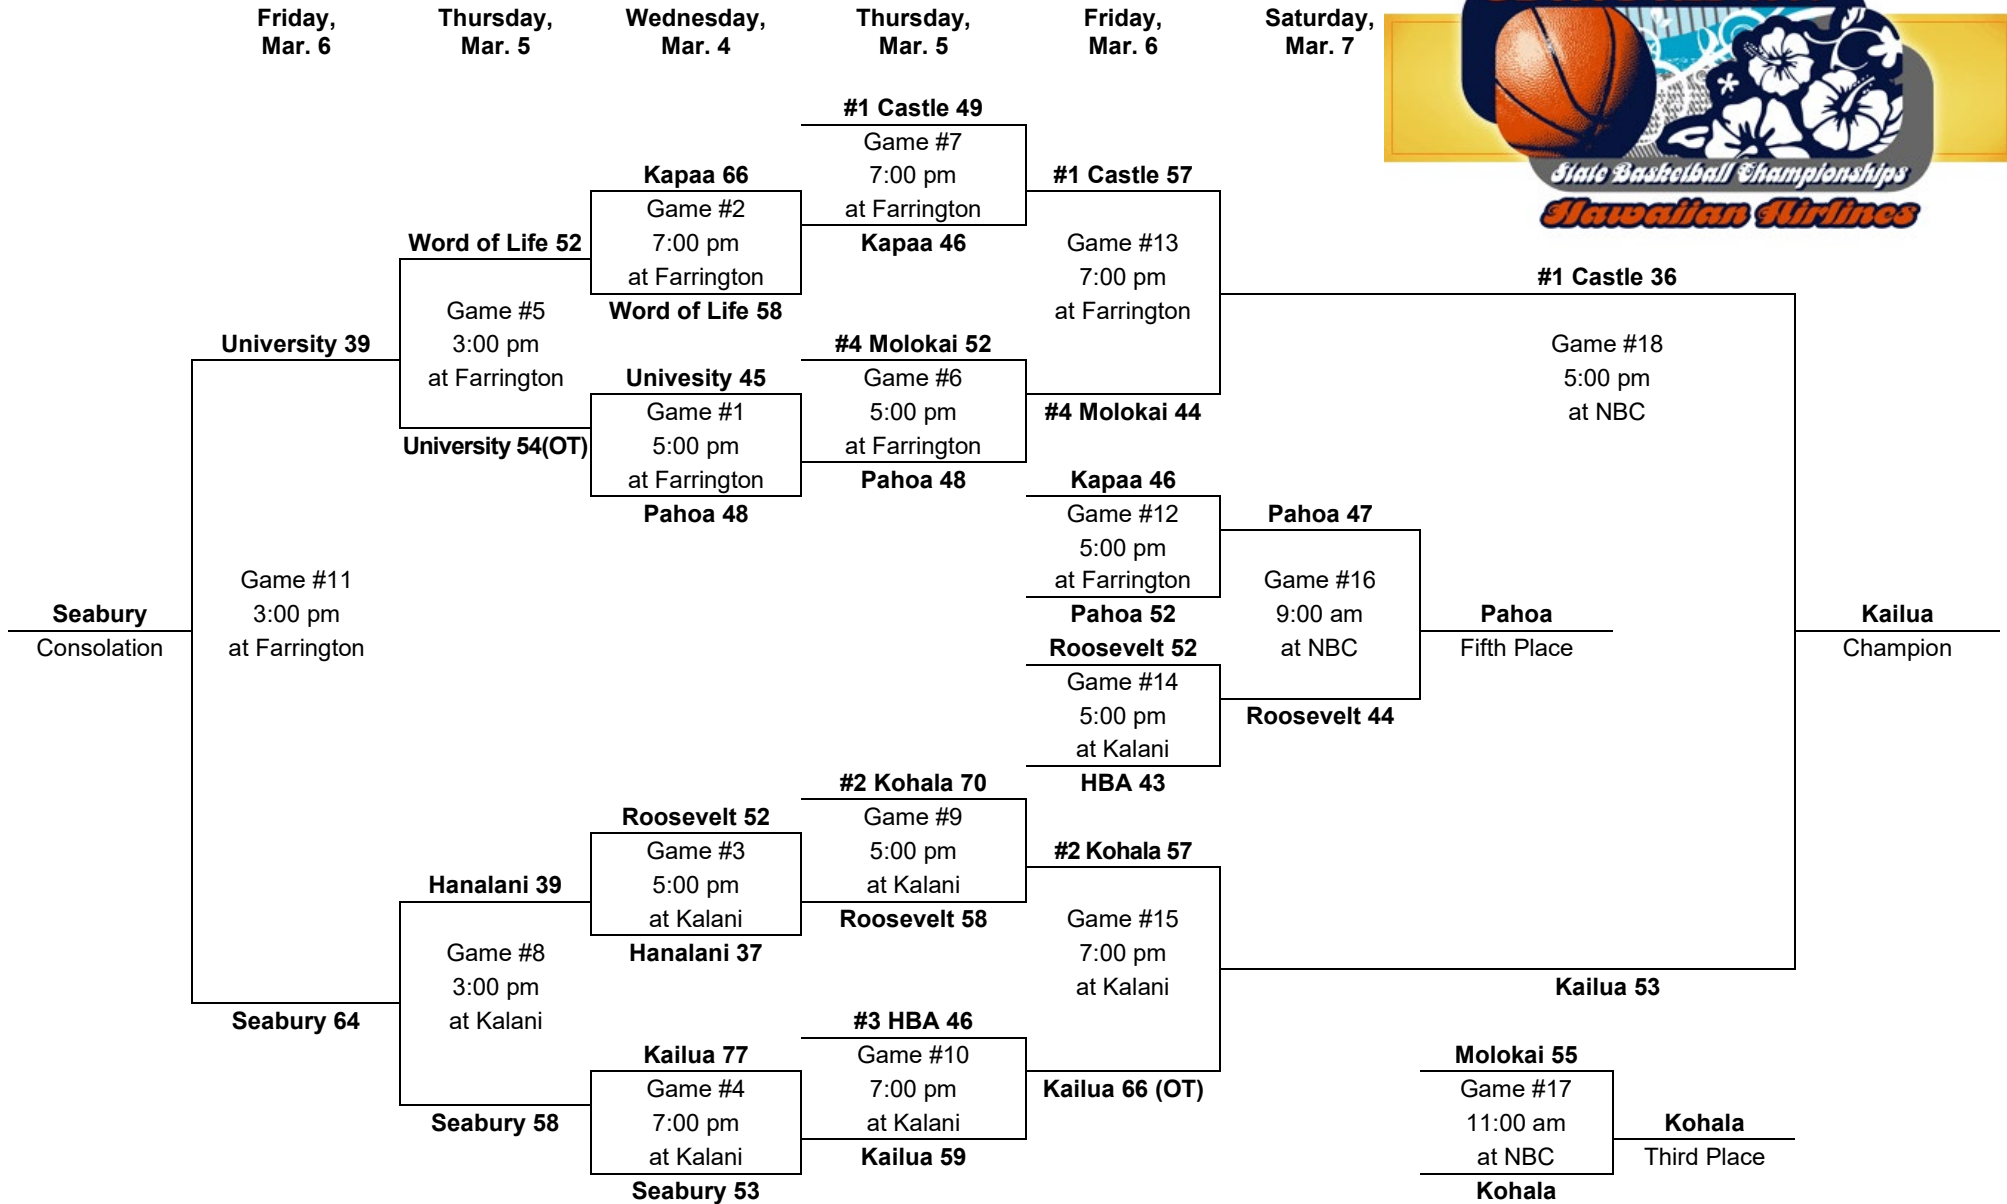

2009 – Boys Basketball - Division 1: 12-team tournament (Farrington gym, Kalani gym, Neal S. Blaisdell Arena)

PARTICIPATING TEAMS					ALL-TOURNAMENT TEAM:
OIA (3) 1. Castle 2. Kailua 3. Roosevelt	ILH (4) 1. Hawaii Baptist 2. Word of Life 3. University 4. Hanalani	BIIF (2) 1. Kohala 2. Pahoa	MIL (2) 1. Molokai 2. Seabury	KIF (1) 1. Kapaa	Dylan Farias, Kailua – Most Outstanding Player Jonathan Viernes, Pahoa Joseph Akana, Molokai Kenny Ellis, Kailua
					Kapanai'a Carvalho, Kohala Michael Santos, Castle
					Leading scorer: