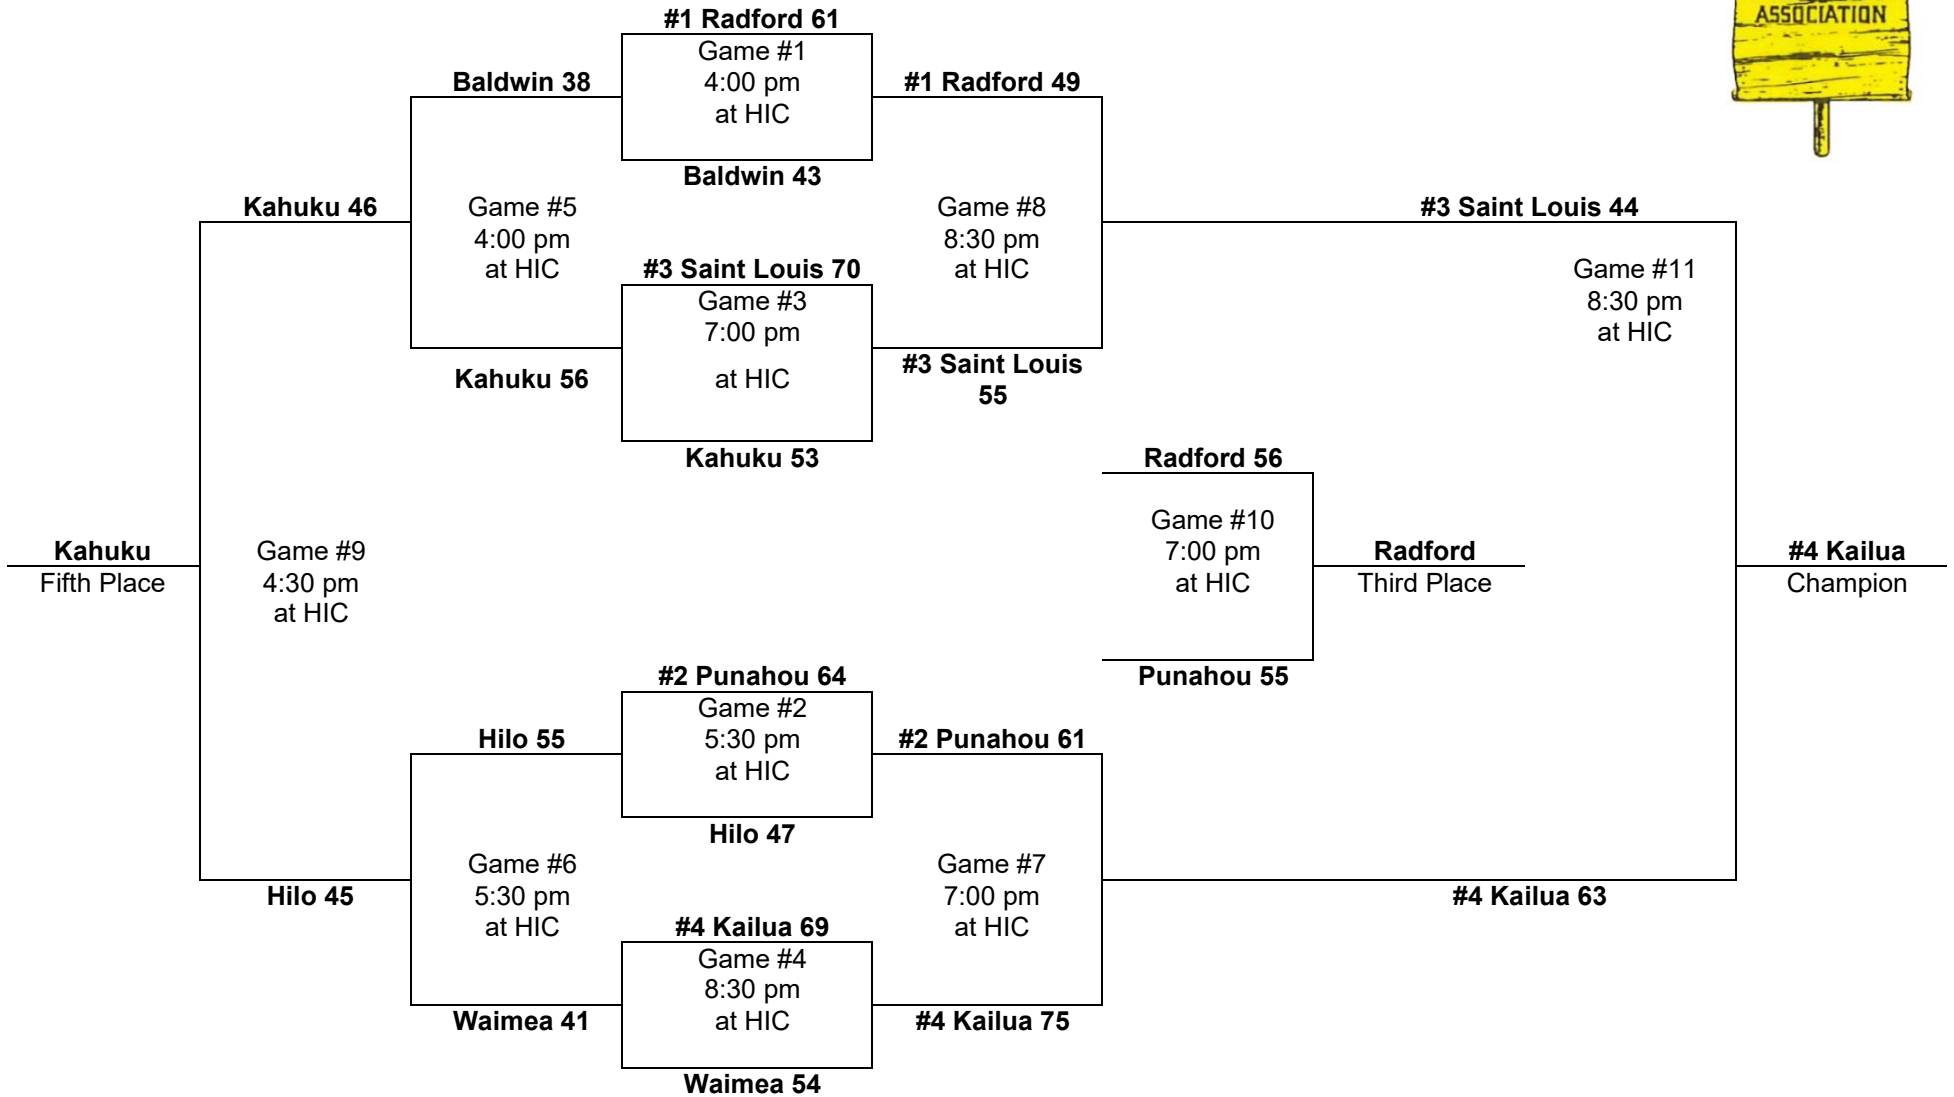

**Saturday
March 4**

**Friday
March 3**

**Thursday
March 2**

**Friday
March 3**

**Saturday
March 4**