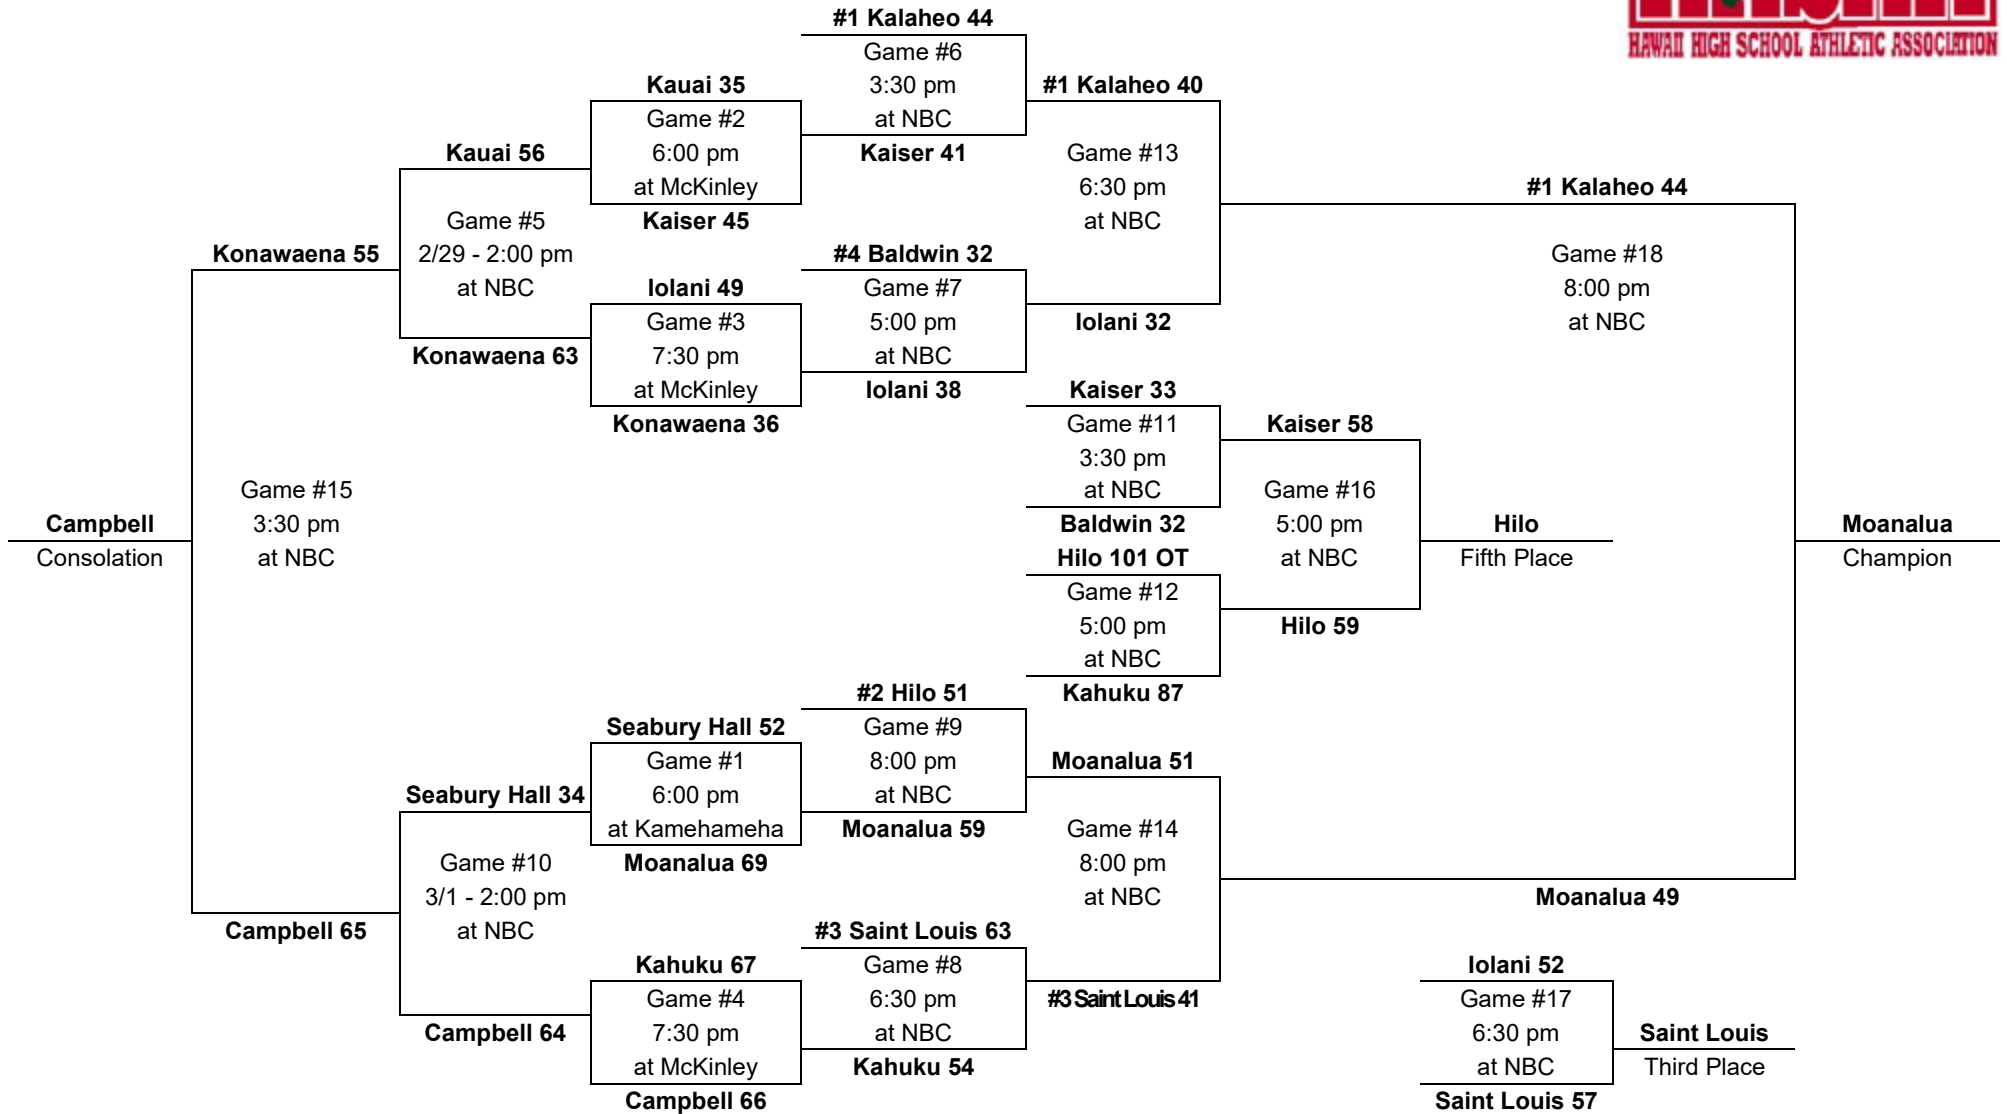

Saturday,
Mar. 2

Thurs., Feb. 29
Friday, Mar. 1

Wednesday,
Feb. 28

Thursday,
Feb. 29

Friday,
Mar. 1

Saturday,
Mar. 2