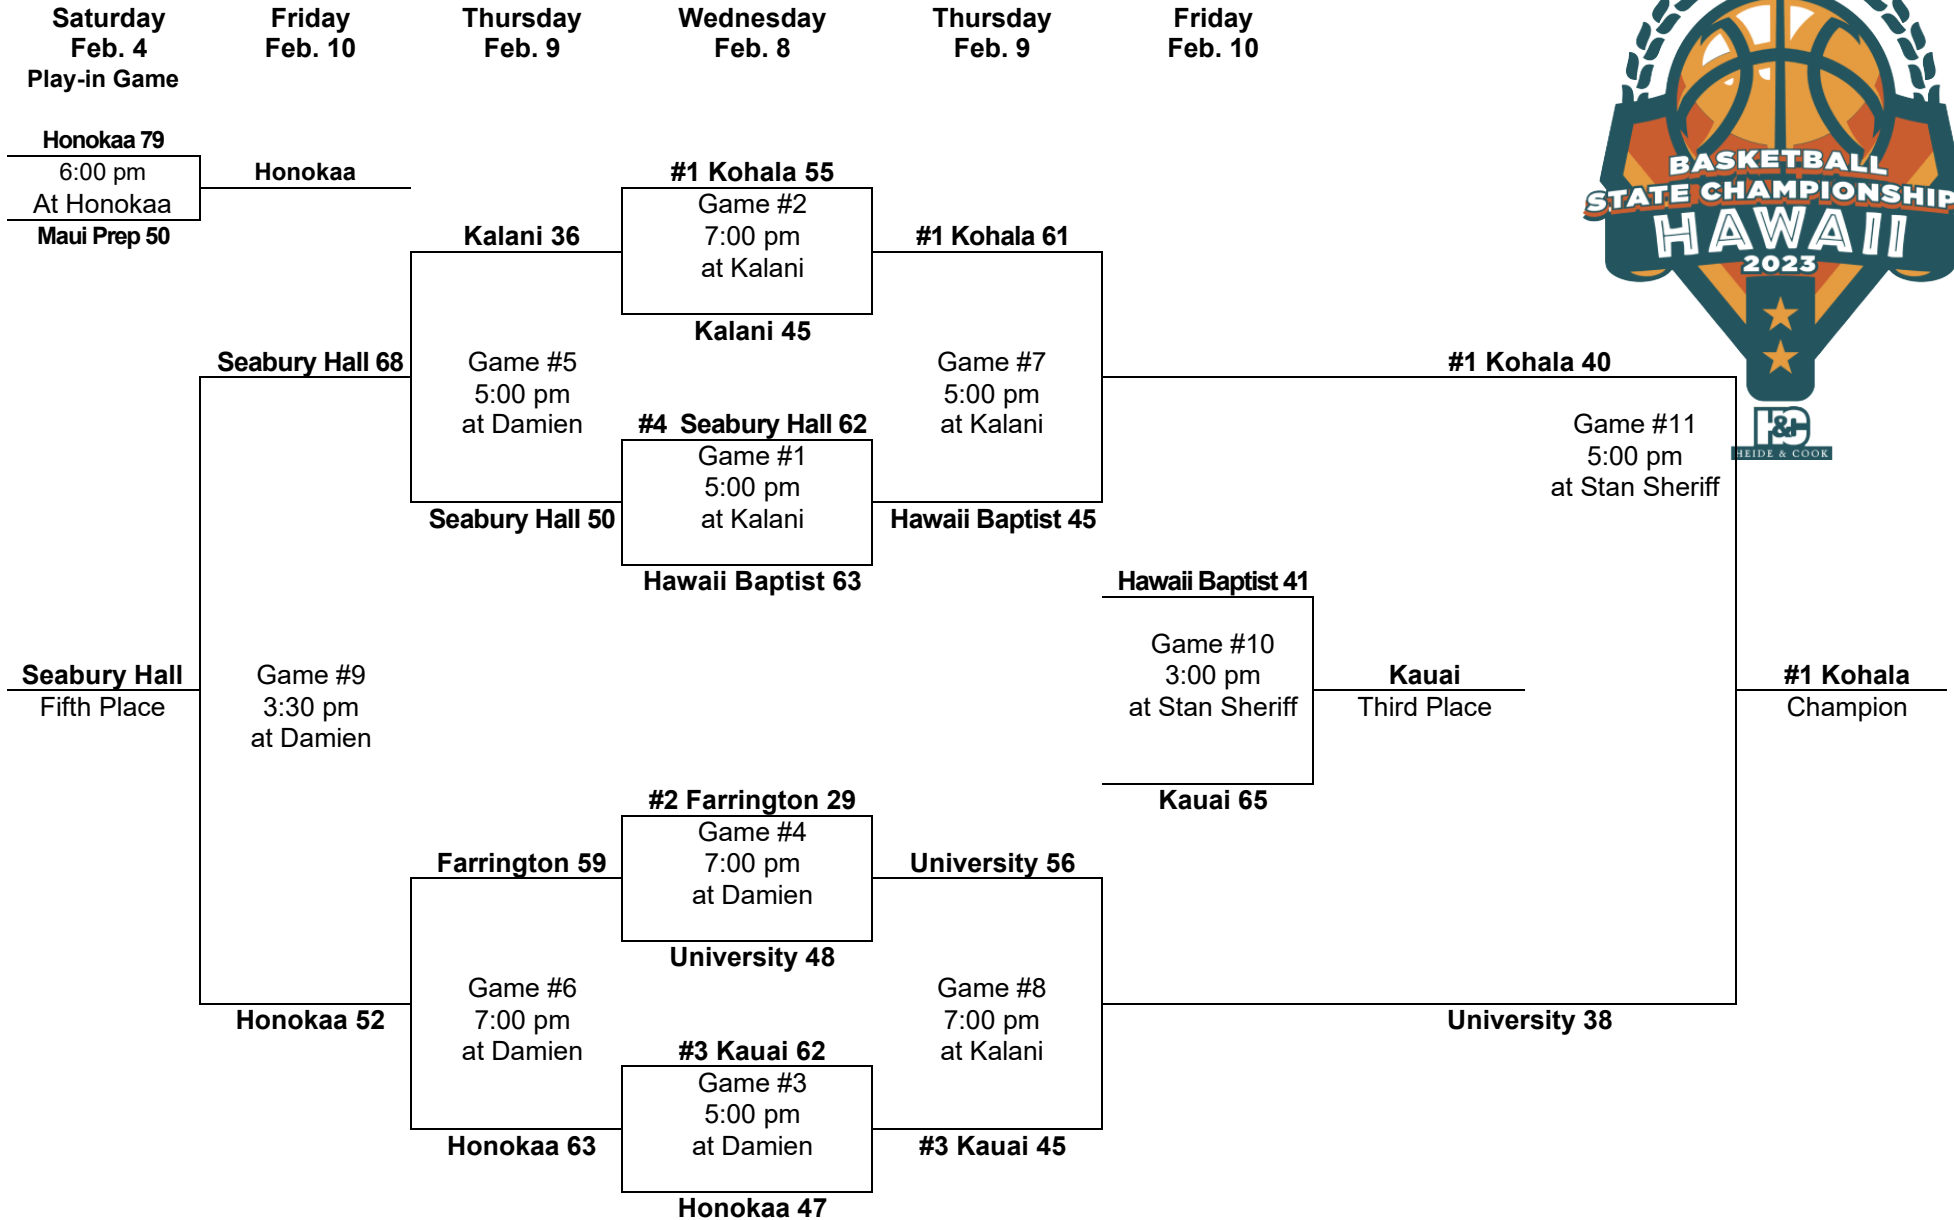

2023 – Boys Basketball - Division 2: 8-team tournament (Kalani gym, Damien Memorial gym, Stan Sheriff Center)

PARTICIPATING TEAMS					ALL TOURNAMENT TEAM:
OIA (2) 1. Farrington 2. Kalani	ILH (2) 1. Hawaii Baptist 2. University	BIIF (1/2) 1. Kohala 2. Honokaa	MIL (1/2) 1. Seabury Hall	KIF (1) 1. Kauai	Layden Kauka, Kohala – Most Outstanding Player Landon Kauka, Kohala Koa Laboy, University Joshua Rego, Kauai Trey Ambrozich, University Duke Mobley, University