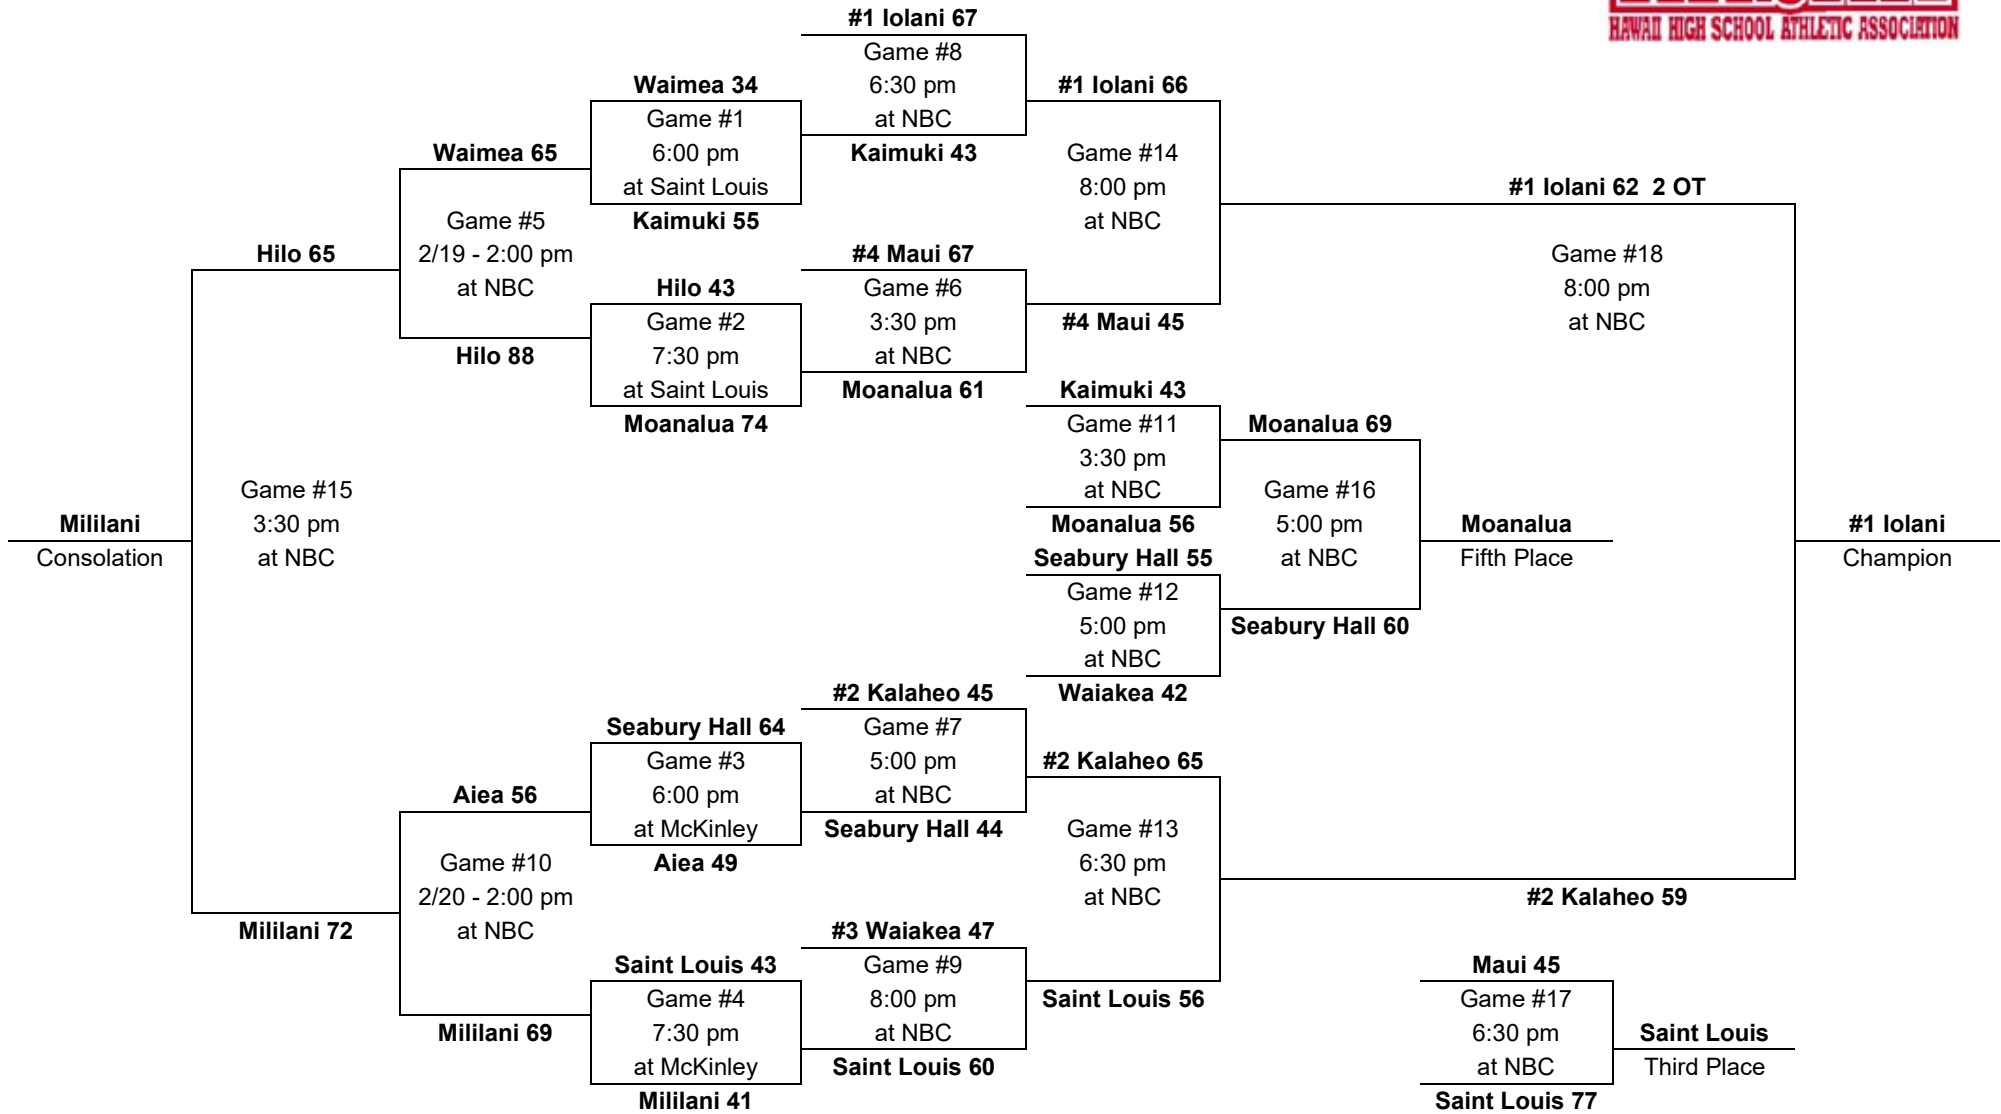

1998

– Boys Basketball - Division AA: 12-team tournament (McKinley gym, McCabe gym, Neal S. Blaisdell Arena)

Saturday,
Feb. 21

Thurs., Feb. 19
Friday, Feb. 20

Wednesday,
Feb. 18

Thursday,
Feb. 19

Friday,
Feb. 20

Saturday,
Feb. 21

PARTICIPATING TEAMS					ALL-TOURNAMENT TEAM: Kirk Uejio, Iolani – MOP Cord Anderson, Iolani David Abbott, Kalaheo Ramsey Williams, Moanalua Leading scorers: (3 games) Kenji Price, Mililani (68 pts, 22.7 ppg) Brandon Kauhi, Hilo (59 pts, 19.7 ppg) (4 games) Ramsey Williams, Moanalua (58 pts, 14.5 ppg)
OIA (5)	ILH (2)	BIIF (2)	MIL (2)	KIF (1)	
1. Kalaheo	1. Iolani	1. Waiakea	1. Maui	1. Waimea	
2. Moanalua	2. Saint Louis	2. Hilo	2. Seabury Hall		
3. Mililani					
4. Aiea					
5. Kaimuki