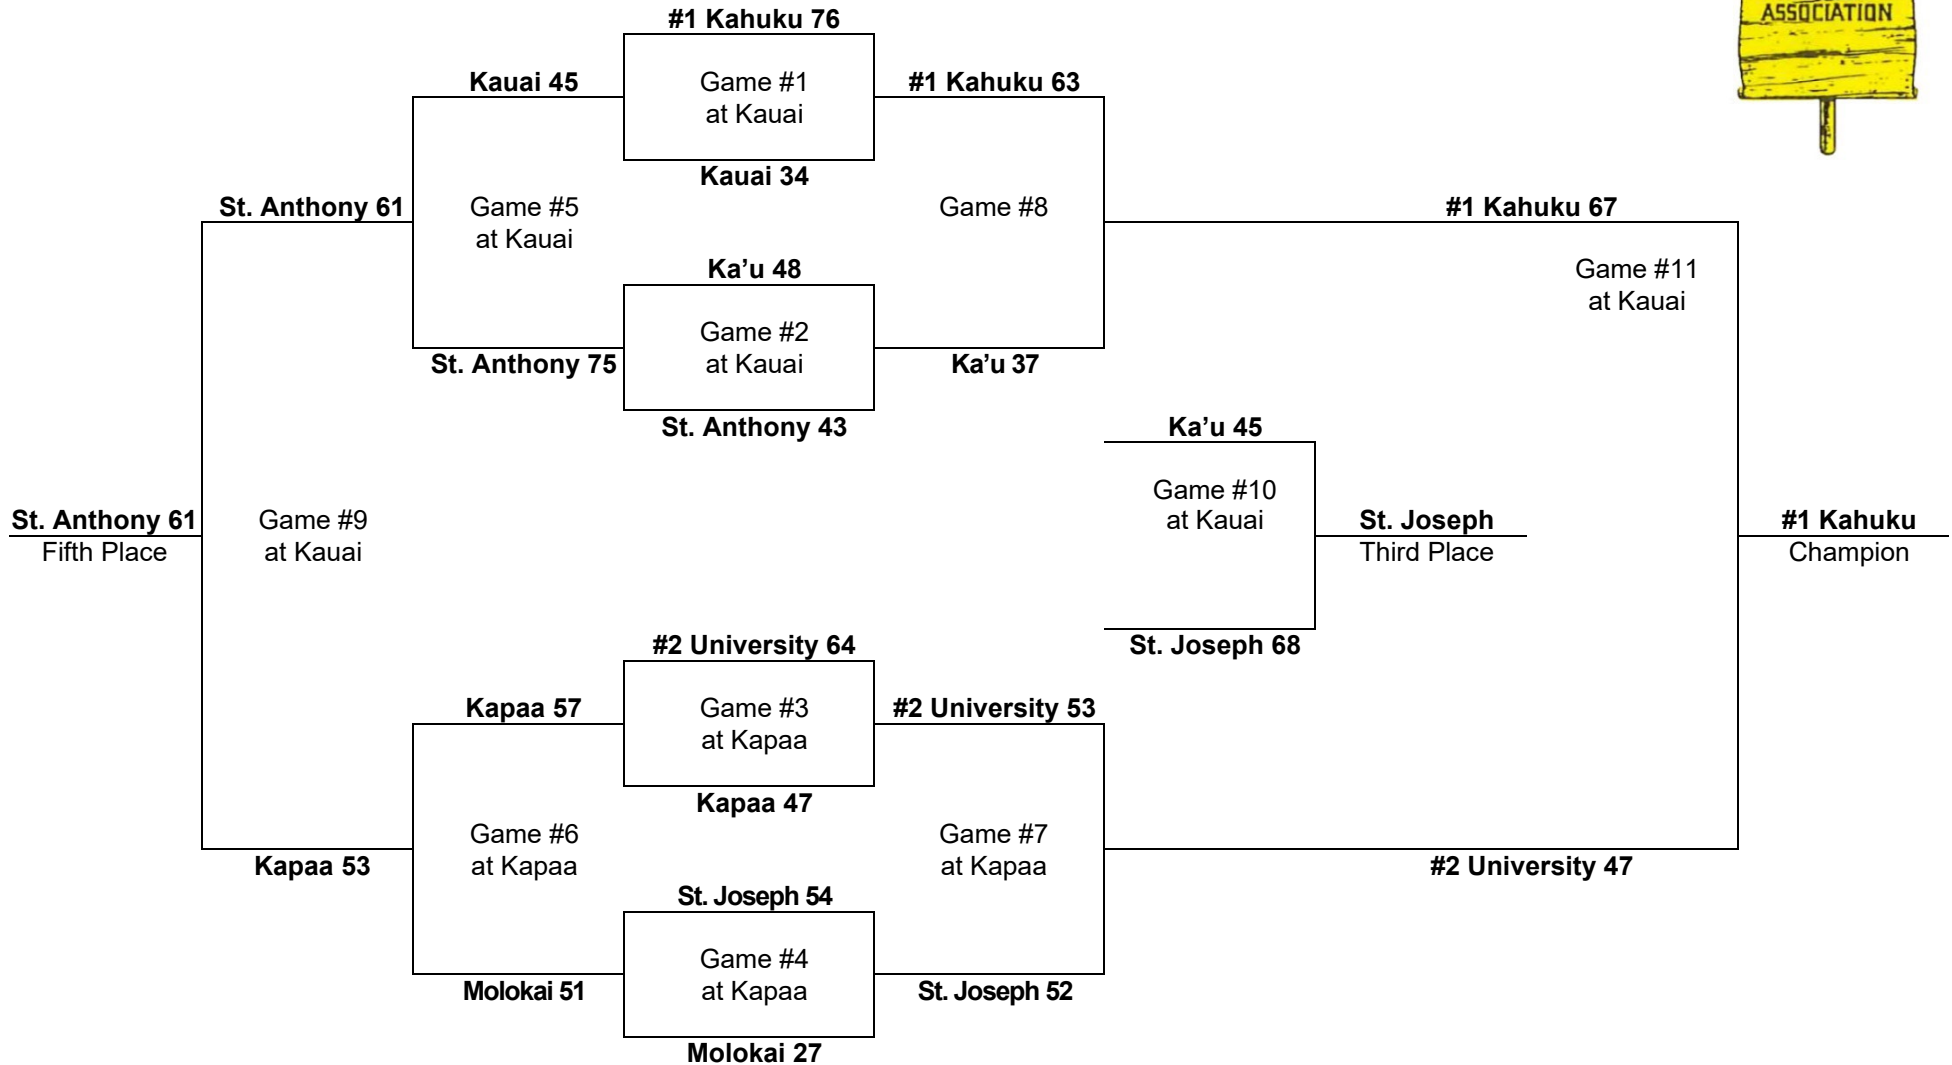

1973 – Boys Basketball - Division "A": 8-team tournament (Kauai and Kapaa High School)

Saturday
March 10

Friday
March 9

Thursday
March 8

Friday
March 9

Saturday
March 10

PARTICIPATING TEAMS

OIA (1) 1. Kahuku	ILH (1) 1. University	BIIF (2) 1. St. Joseph 2. Ka'u	MIL (2) 1. St. Anthony 2. Molokai	KIF (2) 1. Kauai 2. Kapaa