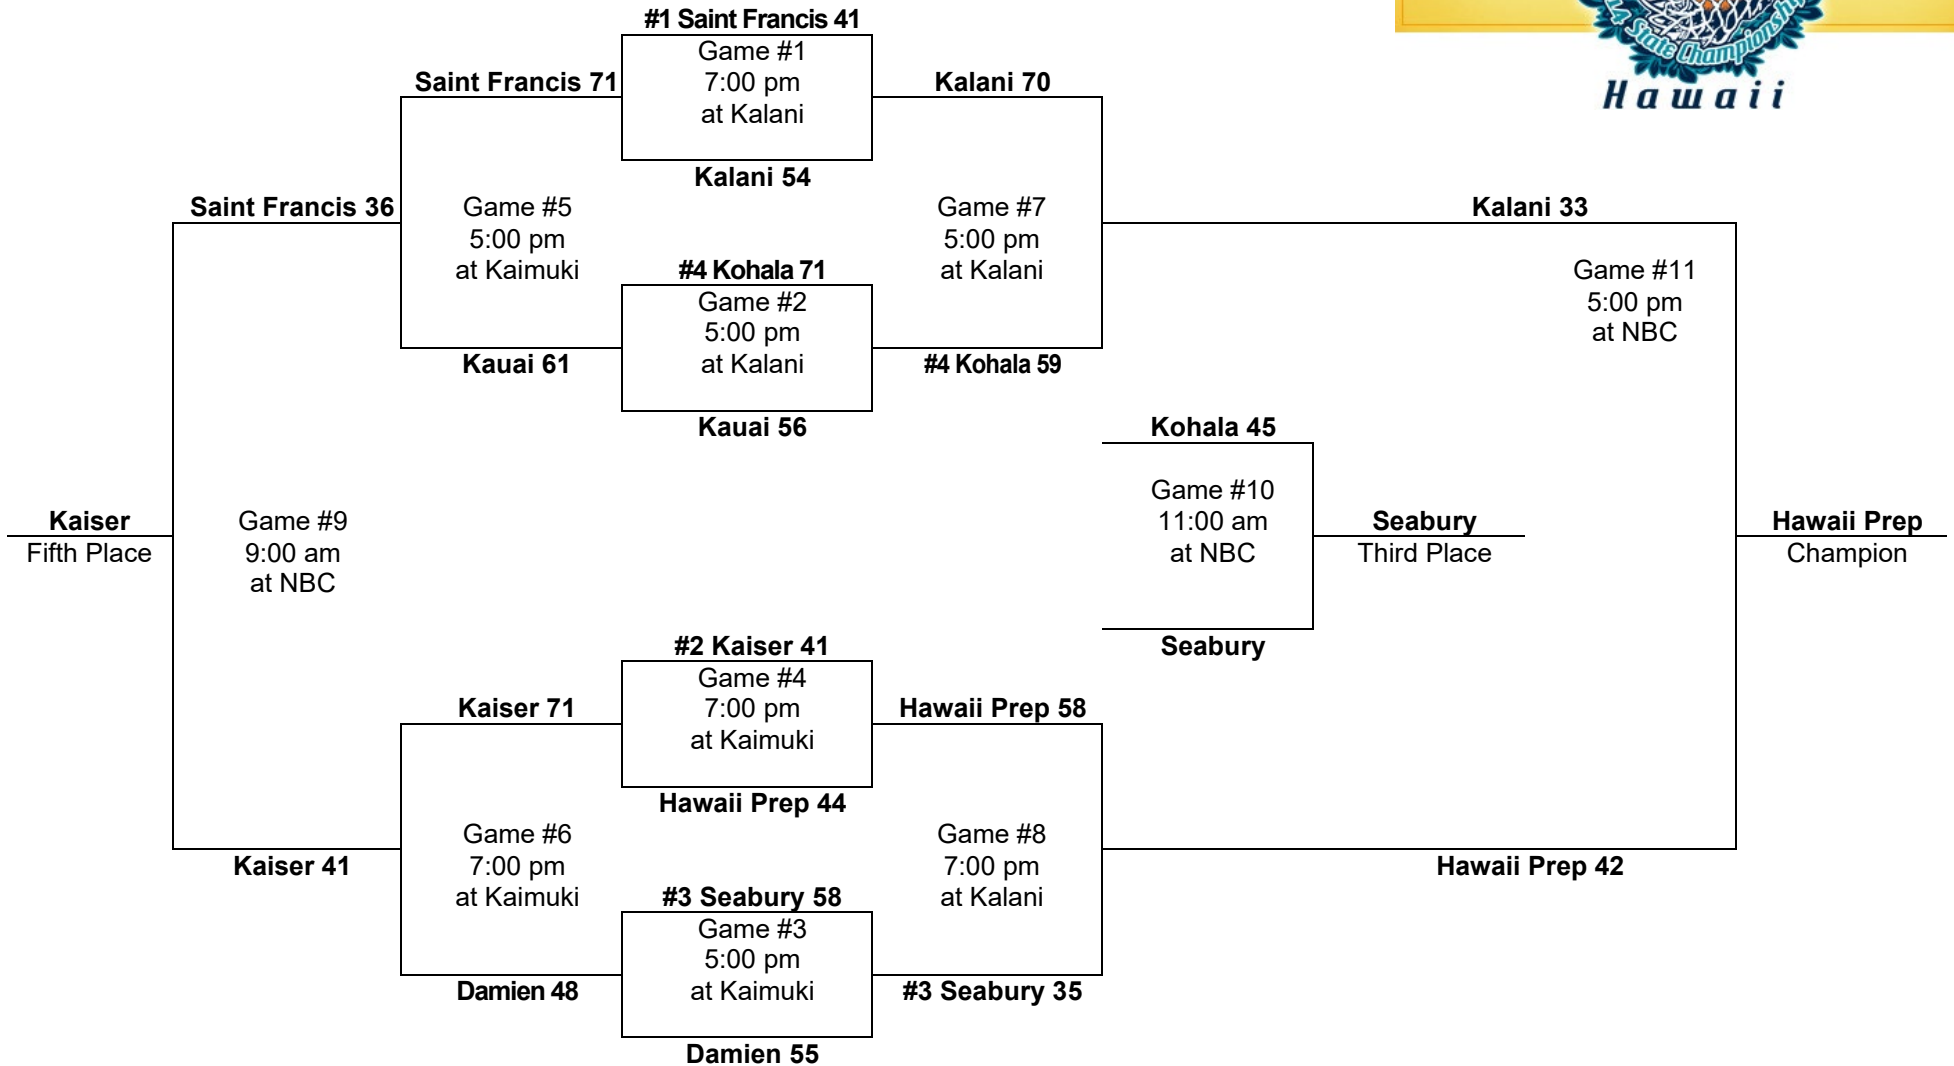

2014 – Boys Basketball - Division 1: 8-team tournament (Kaimuki gym, Kalani gym, Neal S. Blaisdell Arena)

Saturday
Feb. 22

Friday
Feb. 21

Thursday
Feb. 20

Friday
Feb. 21

Saturday
Feb. 22

PARTICIPATING TEAMS					ALL-TOURNAMENT TEAM:
OIA (2)	ILH (2)	BIIF (2)	MIL (1)	KIF (1)	David Ovbagbedia, Hawaii Prep – Most Outstanding Player
1. Kaiser	1. Saint Francis	1. Kohala	1. Seabury	1. Kauai	Justas Gecaus, Hawaii Prep
2. Kalani	2. Damien	2. Hawaii Prep			Mikala Jordan, Kohala
					Brandon Roberts, Kalani
					Nicky Palleschi, Hawaii Prep
					Leading scorer: