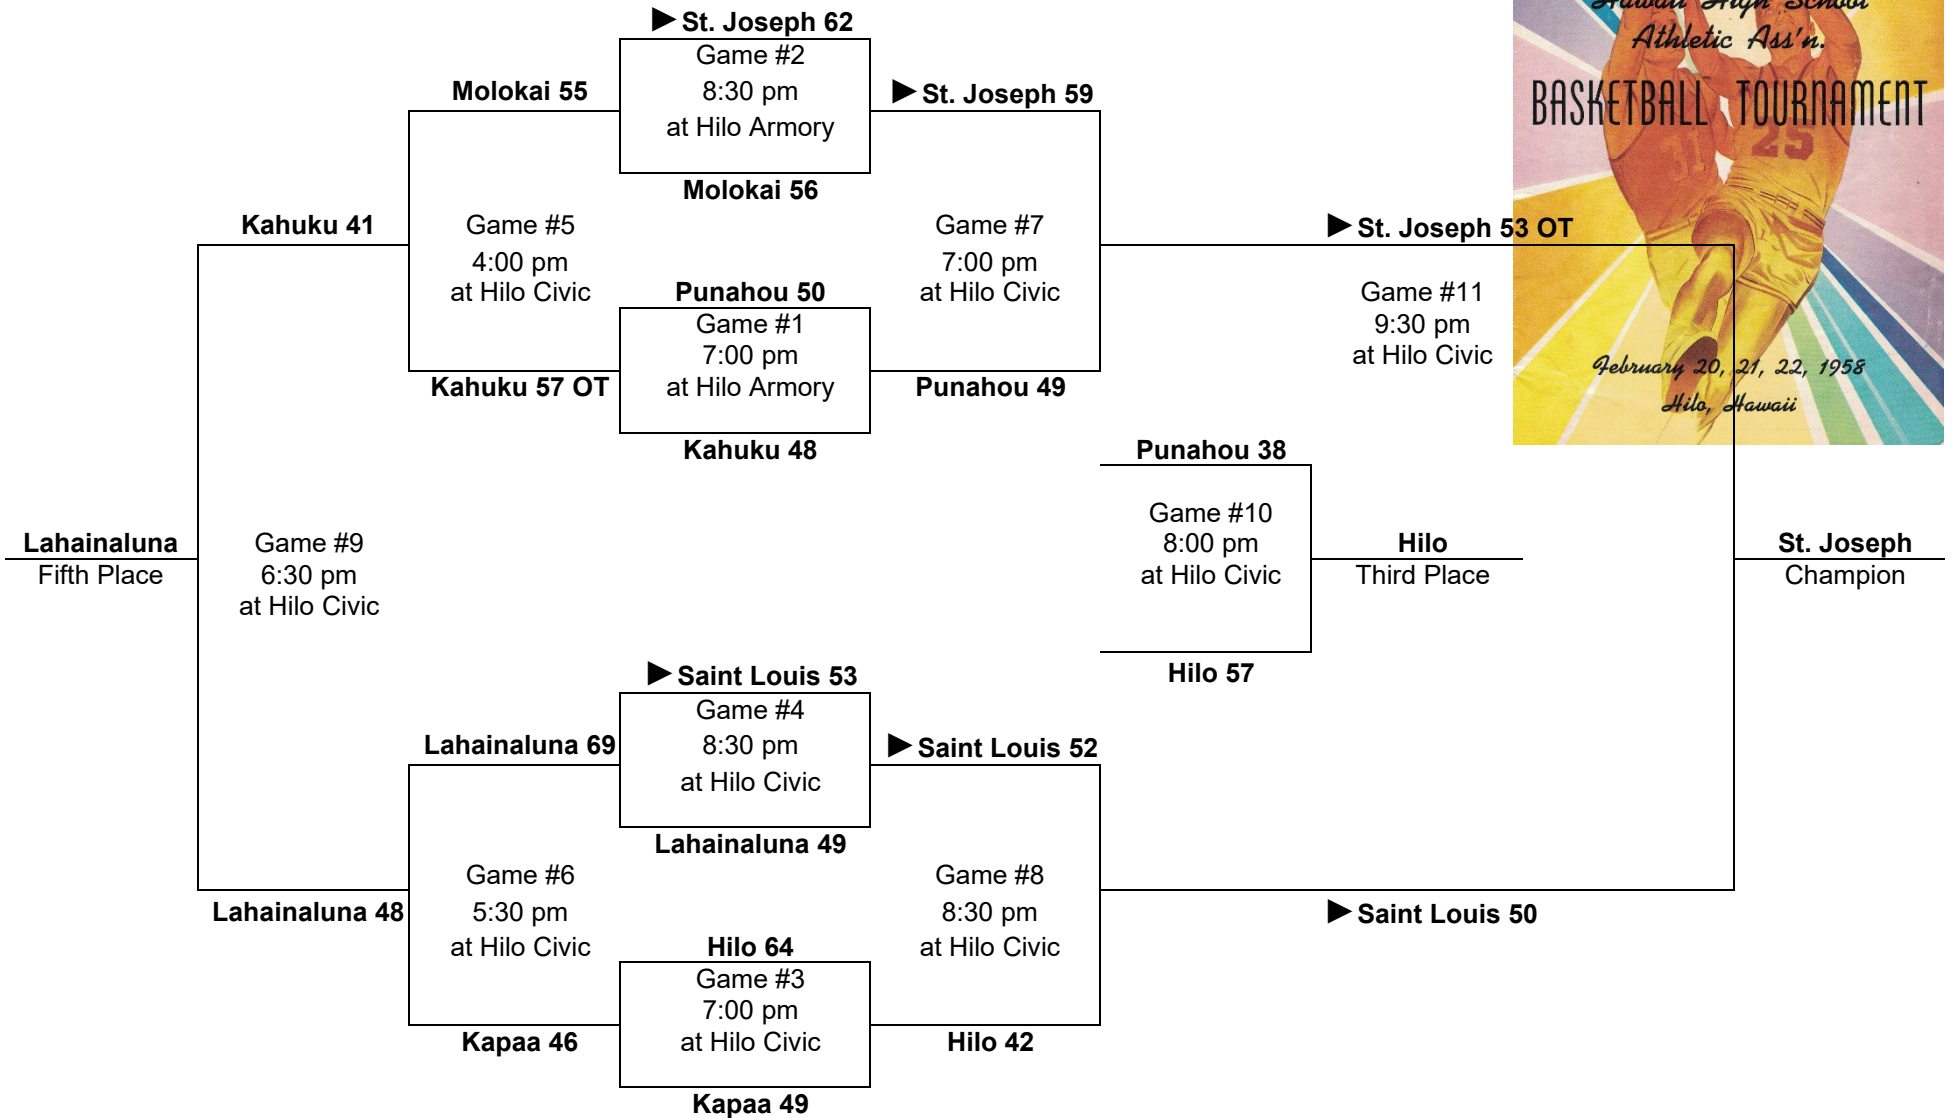

1958 – Boys Basketball - Division "A": 8-team tournament (Hilo Armory; Hilo Civic Auditorium)

**Saturday
Feb. 22**

**Friday
Feb. 21**

**Thursday
Feb. 20**

**Friday
Feb. 21**

**Saturday
Feb. 22**

▶ **St. Joseph/Saint Louis - top seeds**