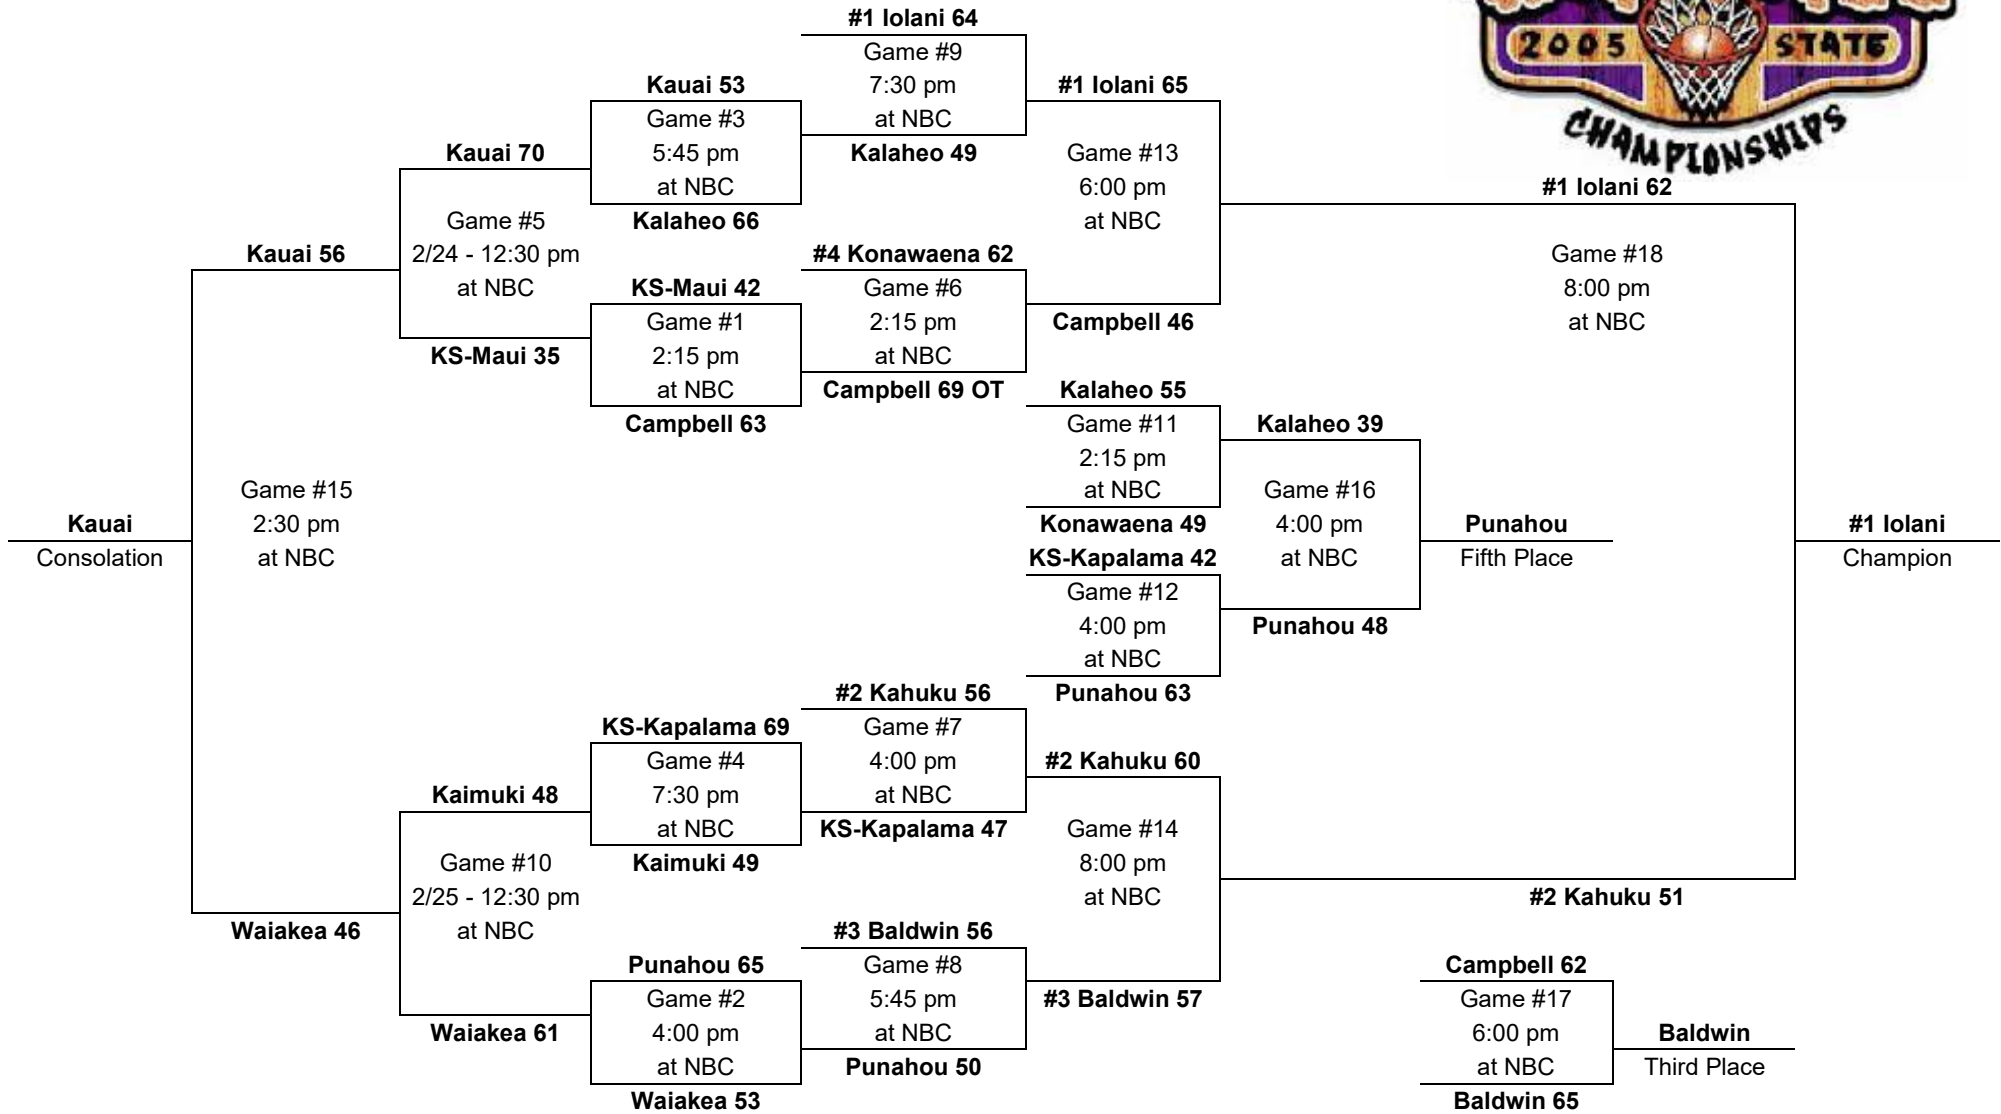

2005 – Boys Basketball - Division AA: 12-team tournament (Neal S. Blaisdell Arena, Honolulu)

Saturday,
Feb. 26

Thurs., Feb. 24
Friday, Feb. 25

Wednesday,
Feb. 23

Thursday,
Feb. 24

Friday,
Feb. 25

Saturday,
Feb. 26