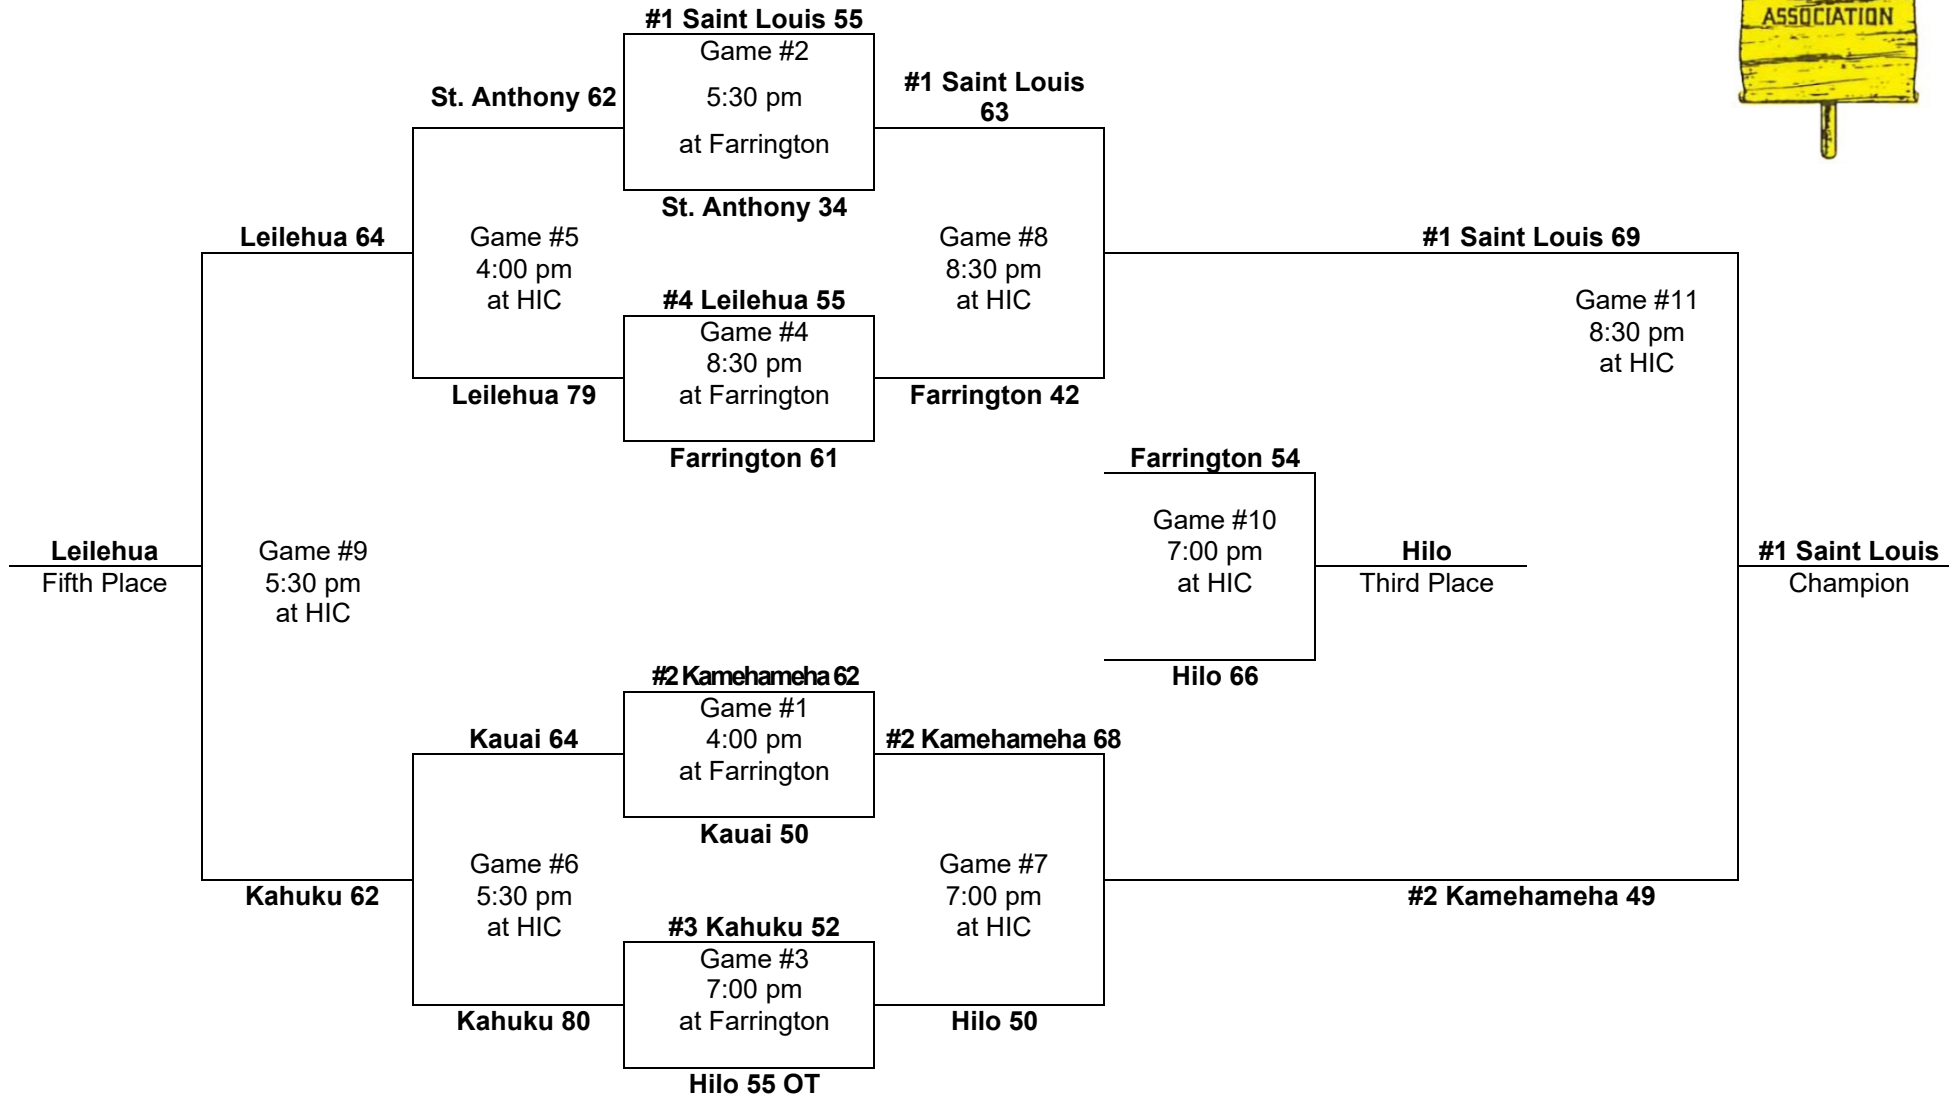

1966 – Boys Basketball - Division "A": 8-team tournament (Farrington Gym, Honolulu International Center)

Saturday
March 5

Friday
March 4

Thursday
March 3

Friday
March 4

Saturday
March 5

PARTICIPATING TEAMS

ROIA (2) 1. Kahuku 2. Leilehua	ILH (3) 1. Saint Louis 2. Kamehameha 3. Farrington	BIIF (1) 1. Hilo	MIL (1) 1. St. Anthony	KIF (1) 1. Kauai
---	--	----------------------------	----------------------------------	----------------------------