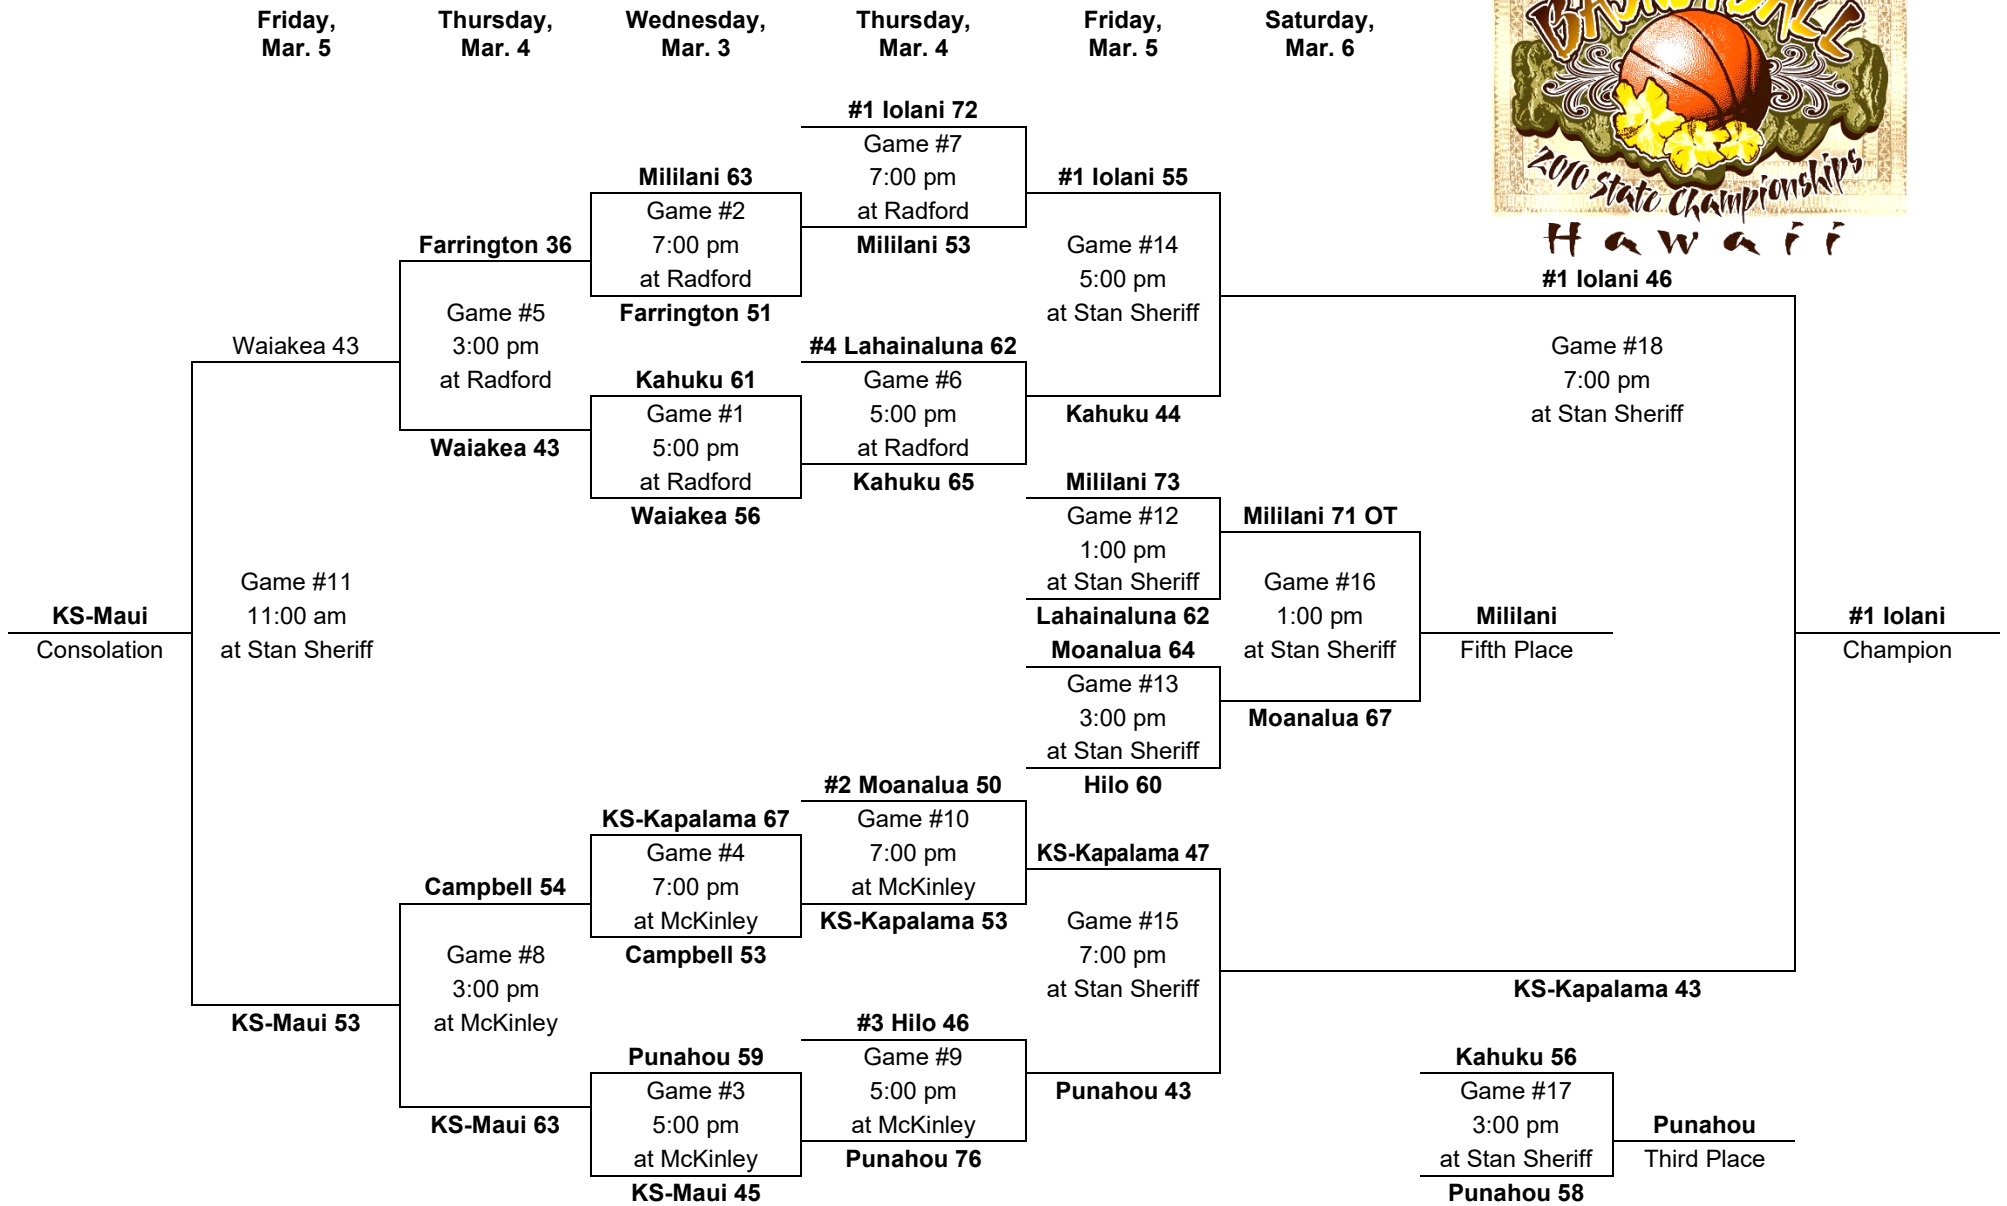

PARTICIPATING TEAMS				ALL-TOURNAMENT TEAM: Kainoa Chu, Iolani – Most Outstanding Player Micah Christensen, KS-Kapalama Marcus Monroe, Moanalua Reginald Griffin, Mililani Leading scorer: (3 games) Kainoa Chu, Iolani (19-40 FG, 10-23 3-FG, 21-28 FT, 69 pts, 23.0 ppg) (4 gm) Nehoa Akina, Kahuku (23-68 fg, 13-35 3fg, 21-26 ft, 80 pts, 20.0 ppg)
OIA (5) 1. Moanalua 2. Kahuku 3. Mililani 4. Campbell 5. Farrington	ILH (3) 1. Iolani 2. Punahou 3. KS-Kapalama	BIIF (2) 1. Hilo 2. Waiakea	MIL (2) 1. Lahainaluna 2. KS-Maui