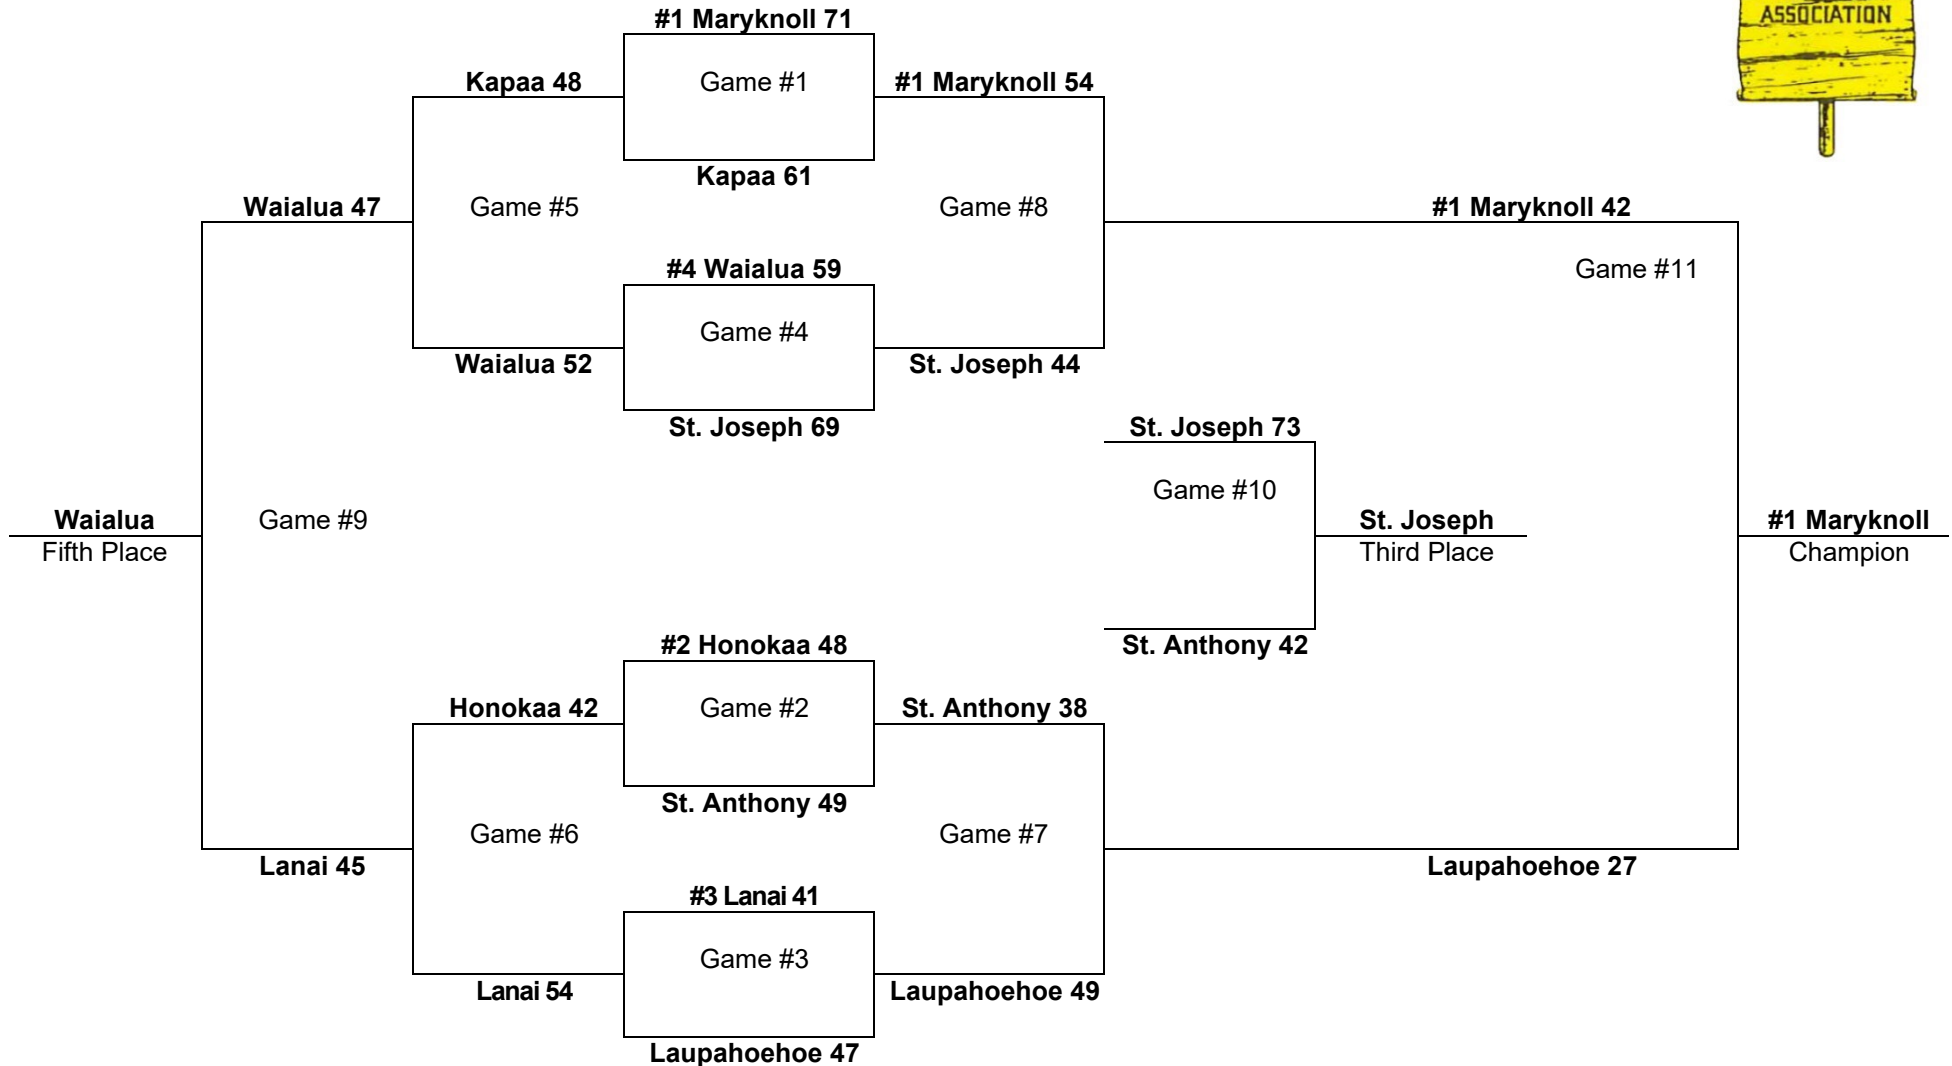

1980 – Boys Basketball - Division "A": 8-team tournament (Hilo Civic Auditorium, Hilo)

Saturday
March 8

Friday
March 7

Thursday
March 6

Friday
March 7

Saturday
March 8

PARTICIPATING TEAMS

OIA (1) 1. Waialua	ILH (1) 1. Maryknoll	BIIF (3) 1. Honokaa 2. St. Joseph 3. Laupahoehoe	MIL (2) 1. Lanai 2. St. Anthony	KIF (1) 1. Kapaa