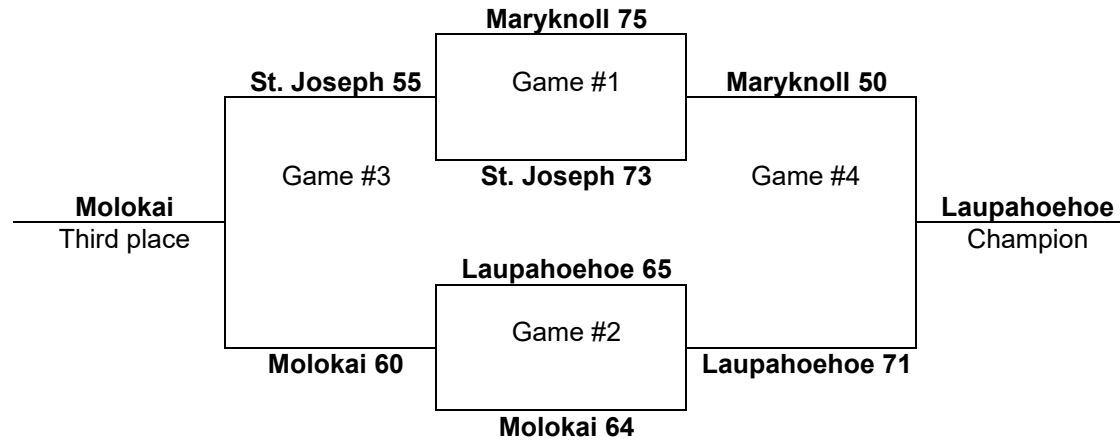

1966 – Boys Basketball - Division "B": 4-team tournament (Hilo Civic Auditorium)

Saturday
Feb. 26

Friday
Feb. 25

Saturday
Feb. 26

PARTICIPATING TEAMS		
ILH Maryknoll	MLIL Molokai	BIIF (2) Laupahoehoe St. Joseph