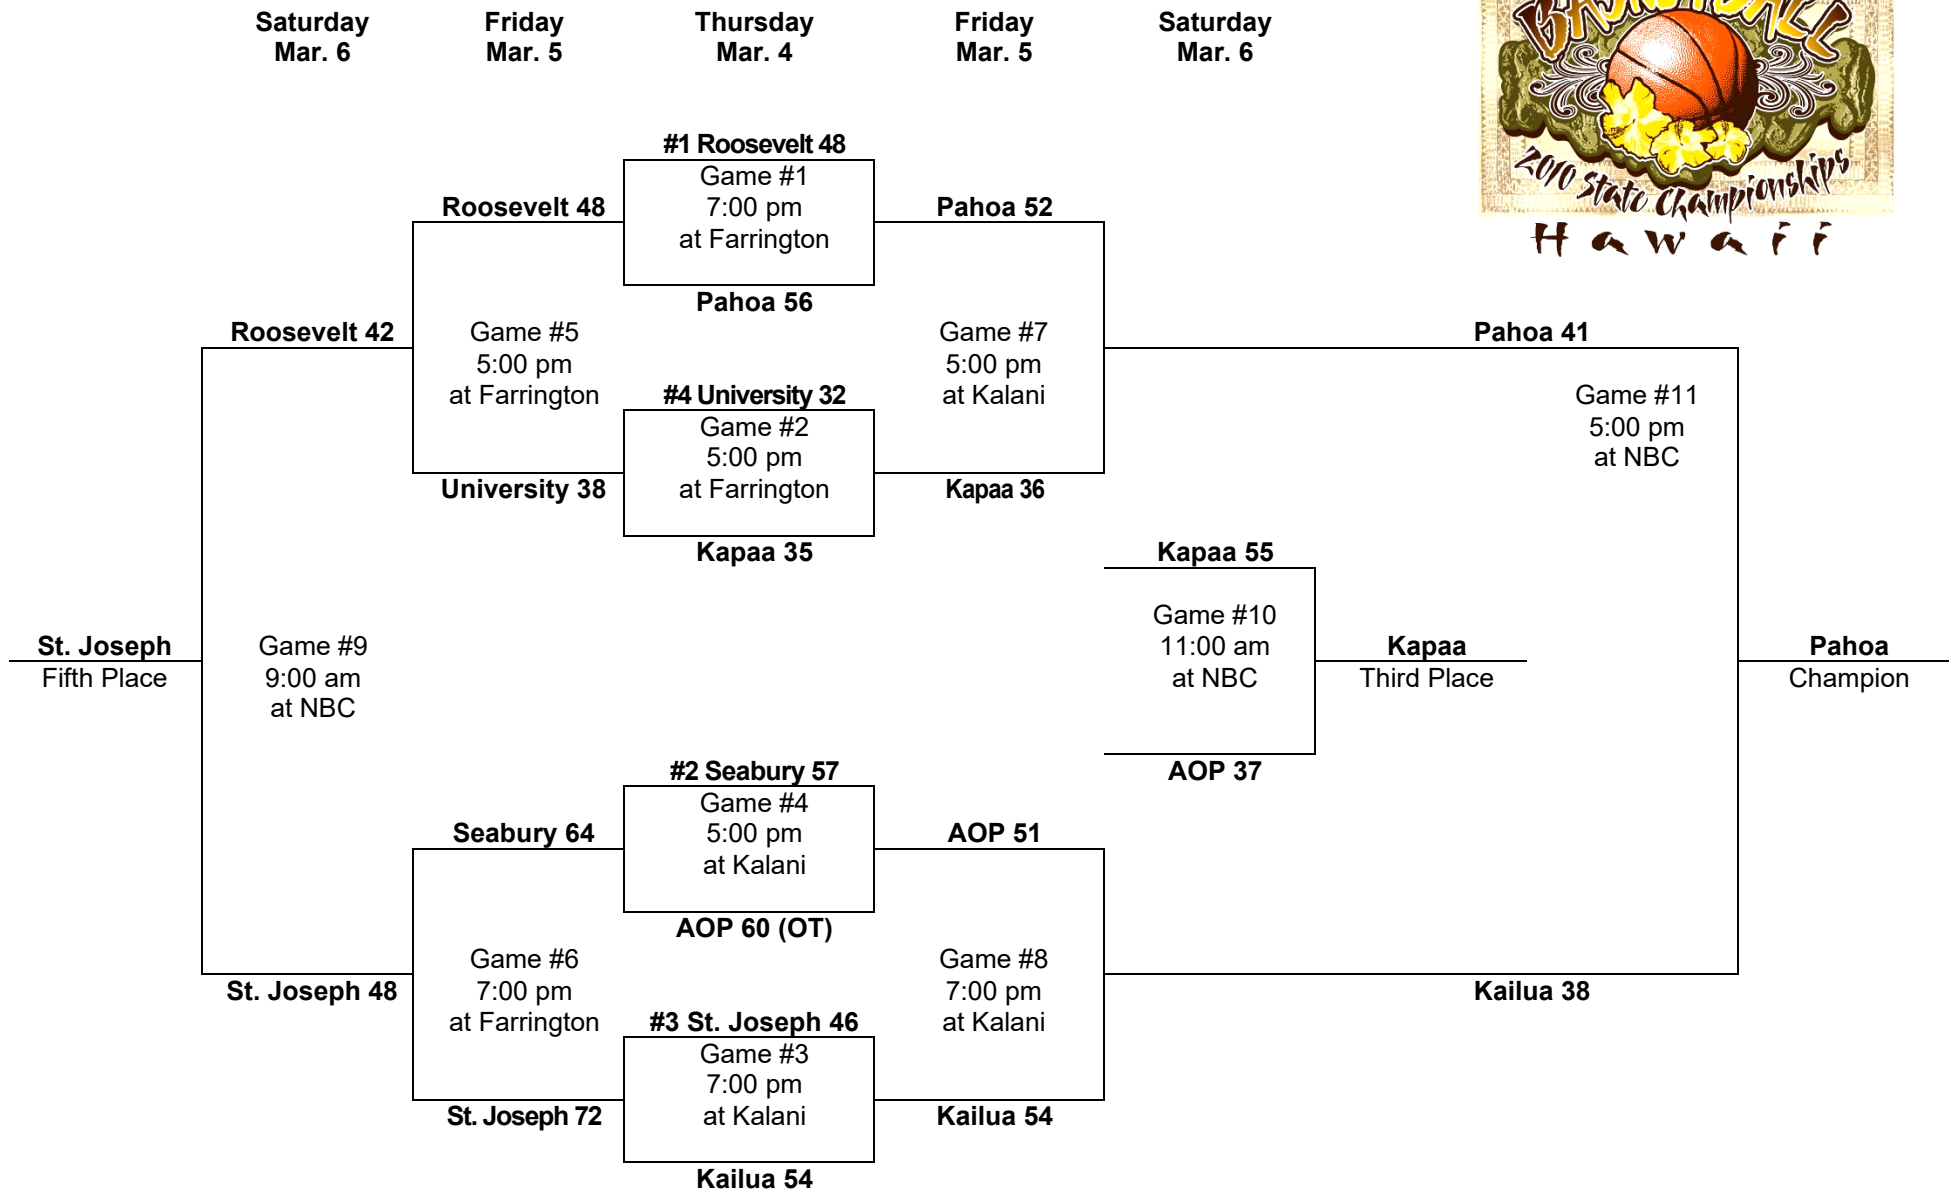

2010 – Boys Basketball - Division 1: 8-team tournament (Farrington gym, Kalani gym, Stan Sheriff Center)

PARTICIPATING TEAMS					ALL-TOURNAMENT TEAM:
OIA (2)	ILH (2)	BIIF (2)	MIL (1)	KIF (1)	Isaiah Ekau, Pahoa – Most Outstanding Player
1. Roosevelt	1. University	1. St. Joseph	1. Seabury	1. Kapaa	Micah Dunhou, AOP
2. Kailua	2. AOP	2. Pahoa			Jacob Andrade, St. Joseph
					Nick Fisher, Pahoa
					Jordan DeCorte, Kailua
					Leading scorer: