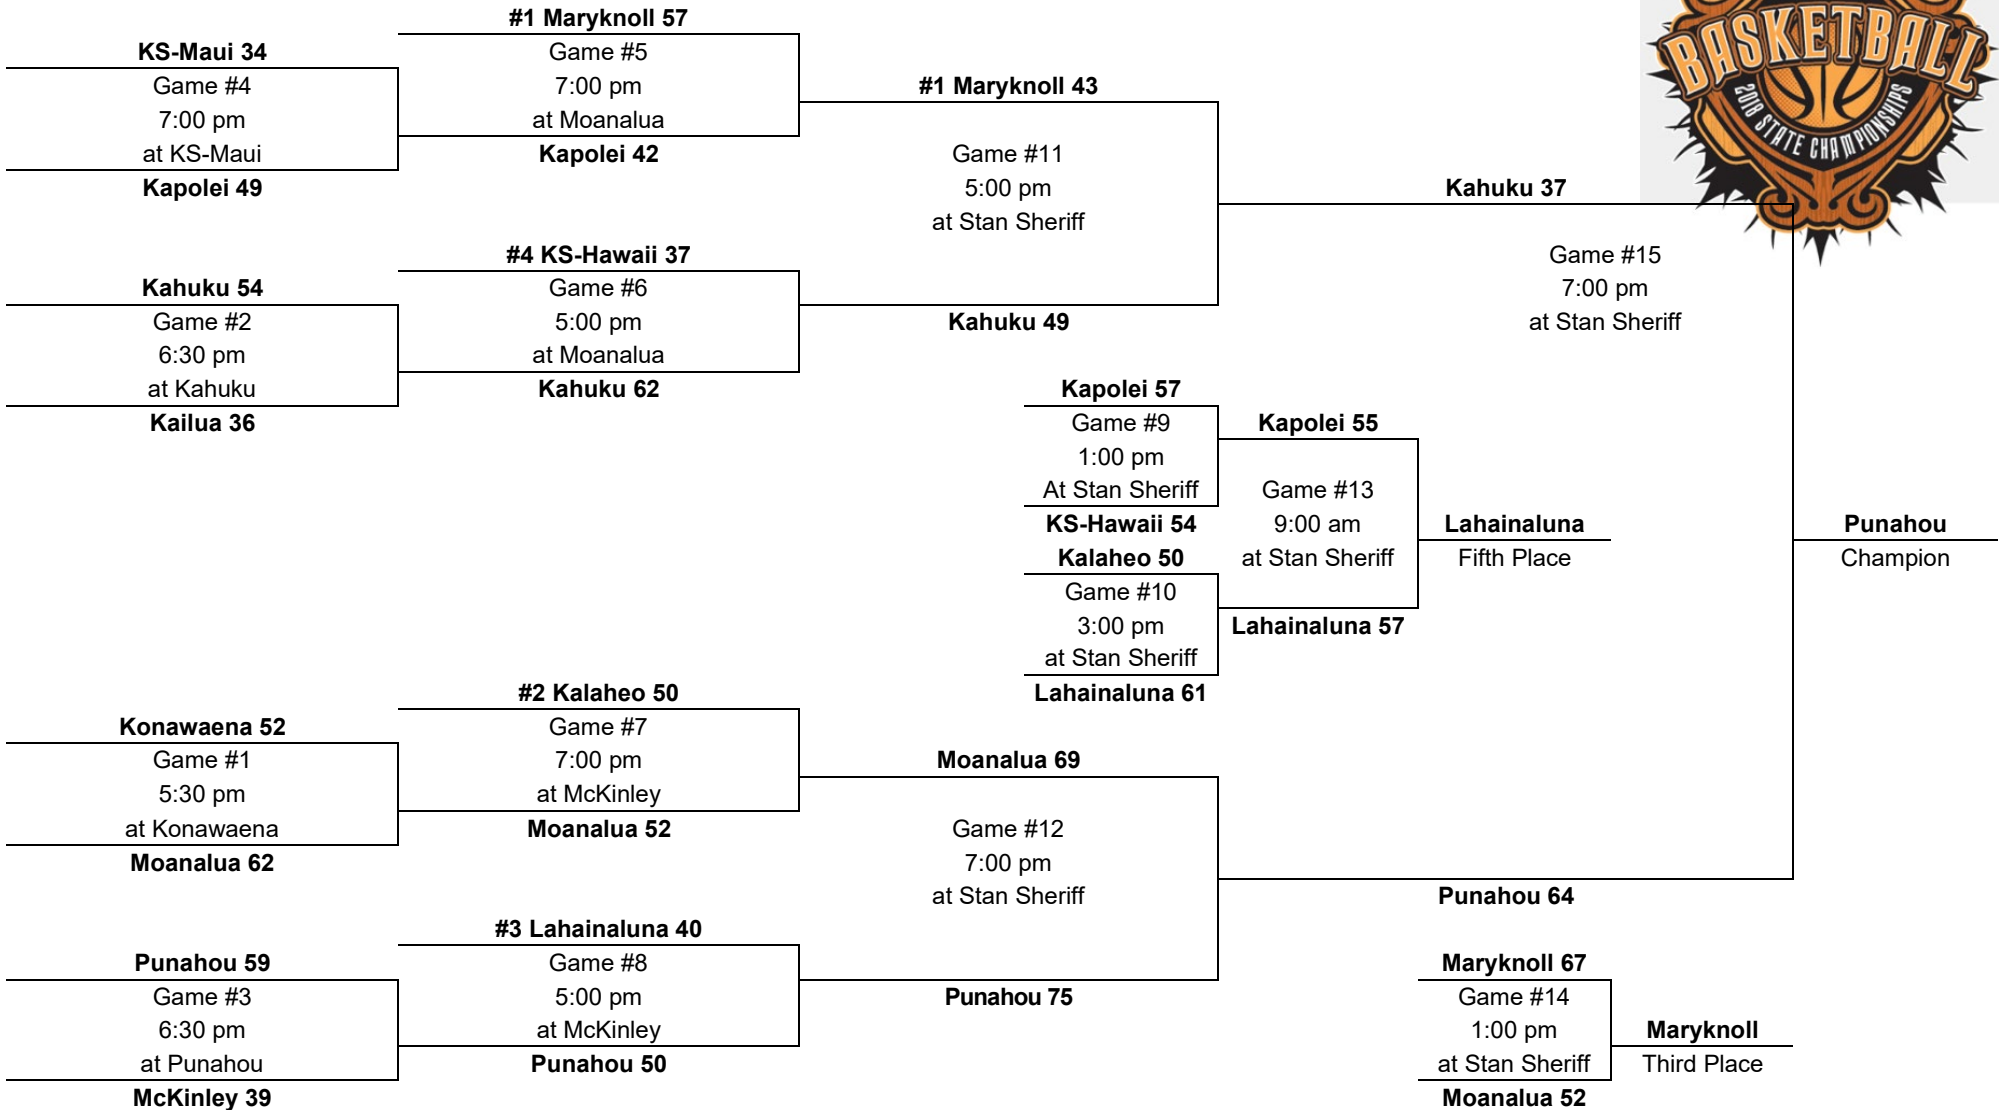

2018 – Boys Basketball - Division 1: 12-team tournament (School sites, McKinley gym, Moanalua gym, Stan Sheriff Center)

Monday, Feb. 12

Wednesday, Feb. 14

Thursday, Feb. 15

Friday, Feb. 16

PARTICIPATING TEAMS				ALL-TOURNAMENT TEAM: Zayne Chong, Punahou – Most Outstanding Player Cole Arceneaux, Punahou Tolu Smith, Kahuku Nalu Kapahea, KS-Hawaii Duke Clemens, Punahou Hunter Hosoda, Punahou Leading scorer: (3 games) Steven Kama, Lahainaluna (15-26 FG, 2-2 3-FG, 6-8 FT, 38 pts, 12.7 ppg) (4 games) Zoar Nedd, Kapolei (31-68 FG, 6-17 3-FG, 10-16 FT, 78 pts, 19.5 ppg)
OIA (6) 1. Kalaheo 2. Kahuku 3. Kapolei 4. McKinley 5. Moanalua 6. Kailua	ILH (2) 1. Maryknoll 2. Punahou	BIIF (2) 1. KS-Hawaii 2. Konawaena	MIL (2) 1. Lahainaluna 2. KS-Maui