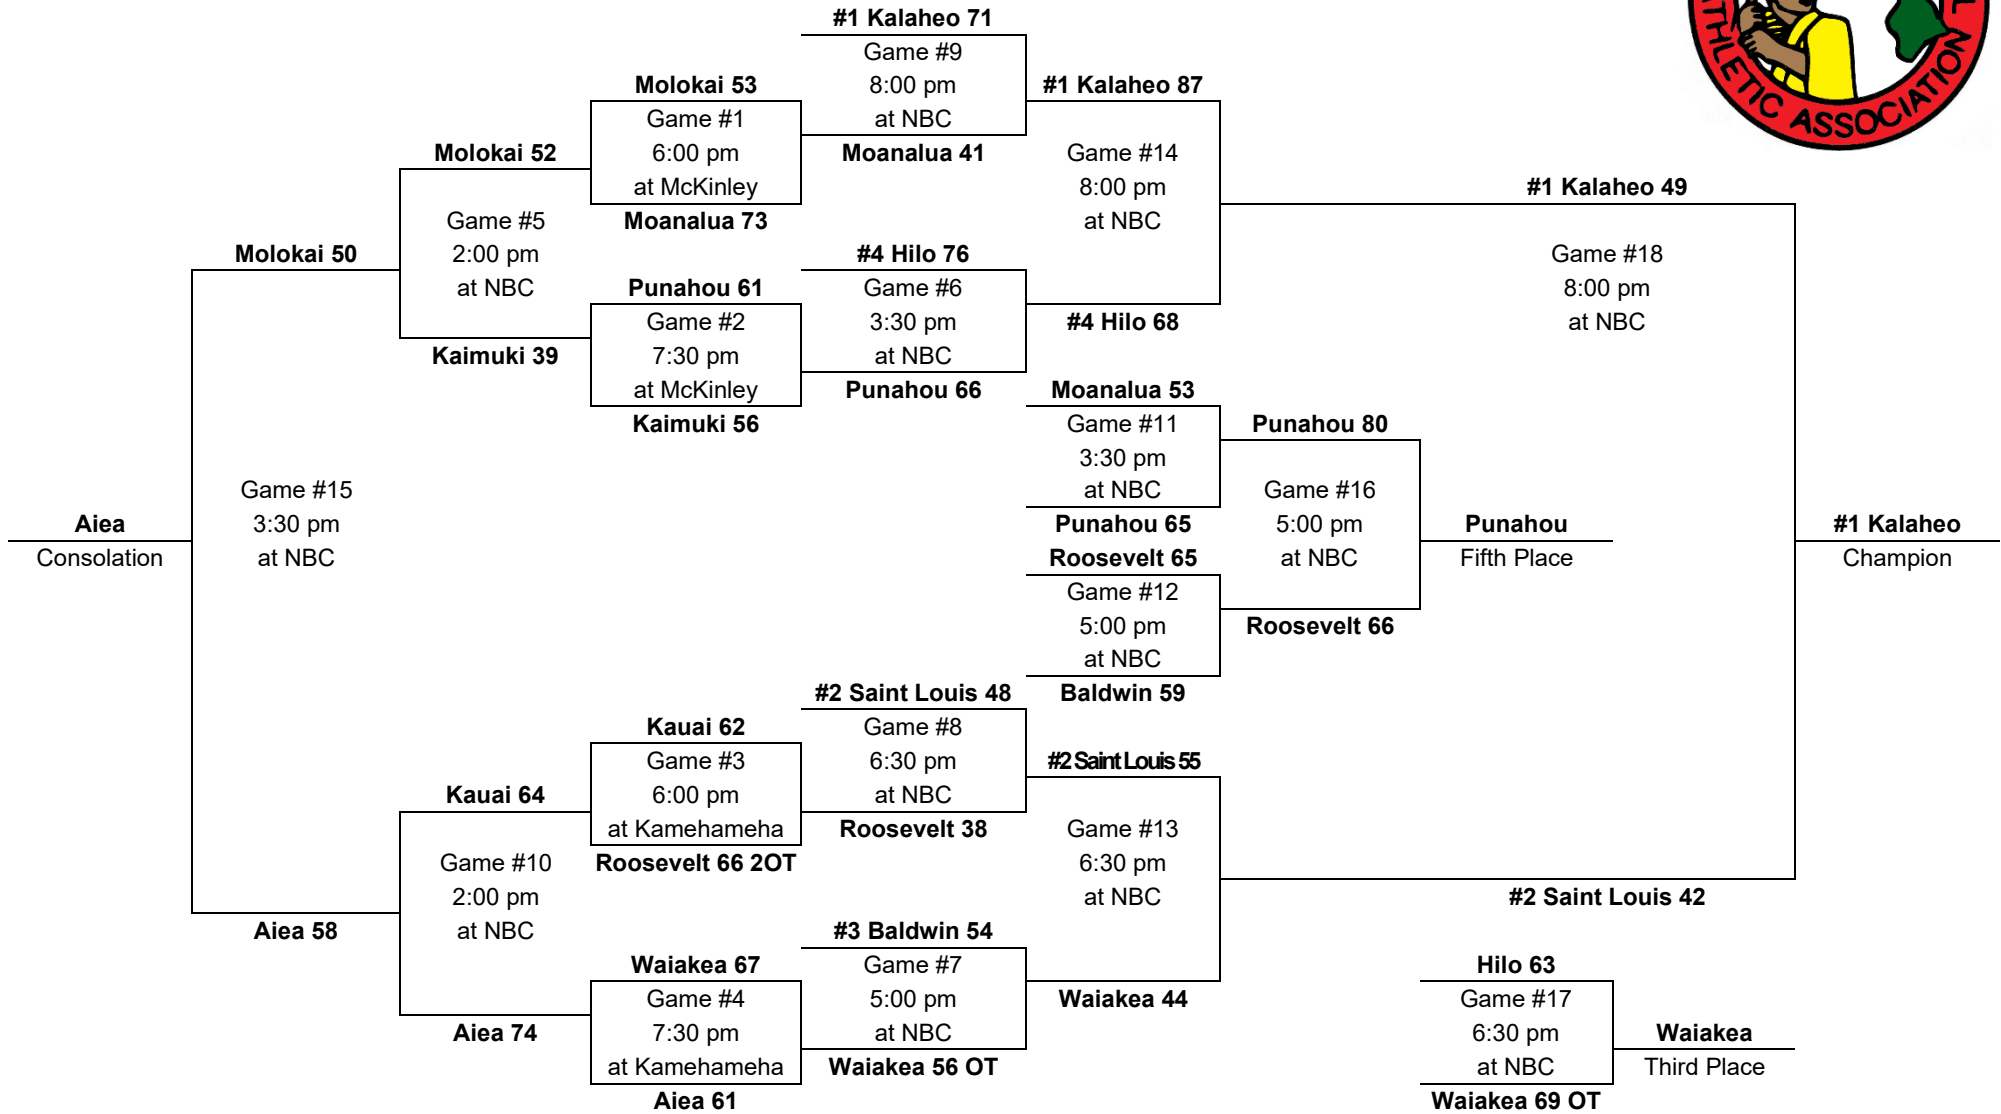

Saturday,
Mar. 4

Thurs. Mar. 2
Friday, Mar. 3

Wednesday,
Mar. 1

Thursday,
Mar. 2

Friday,
Mar. 3

Saturday,
Mar. 4