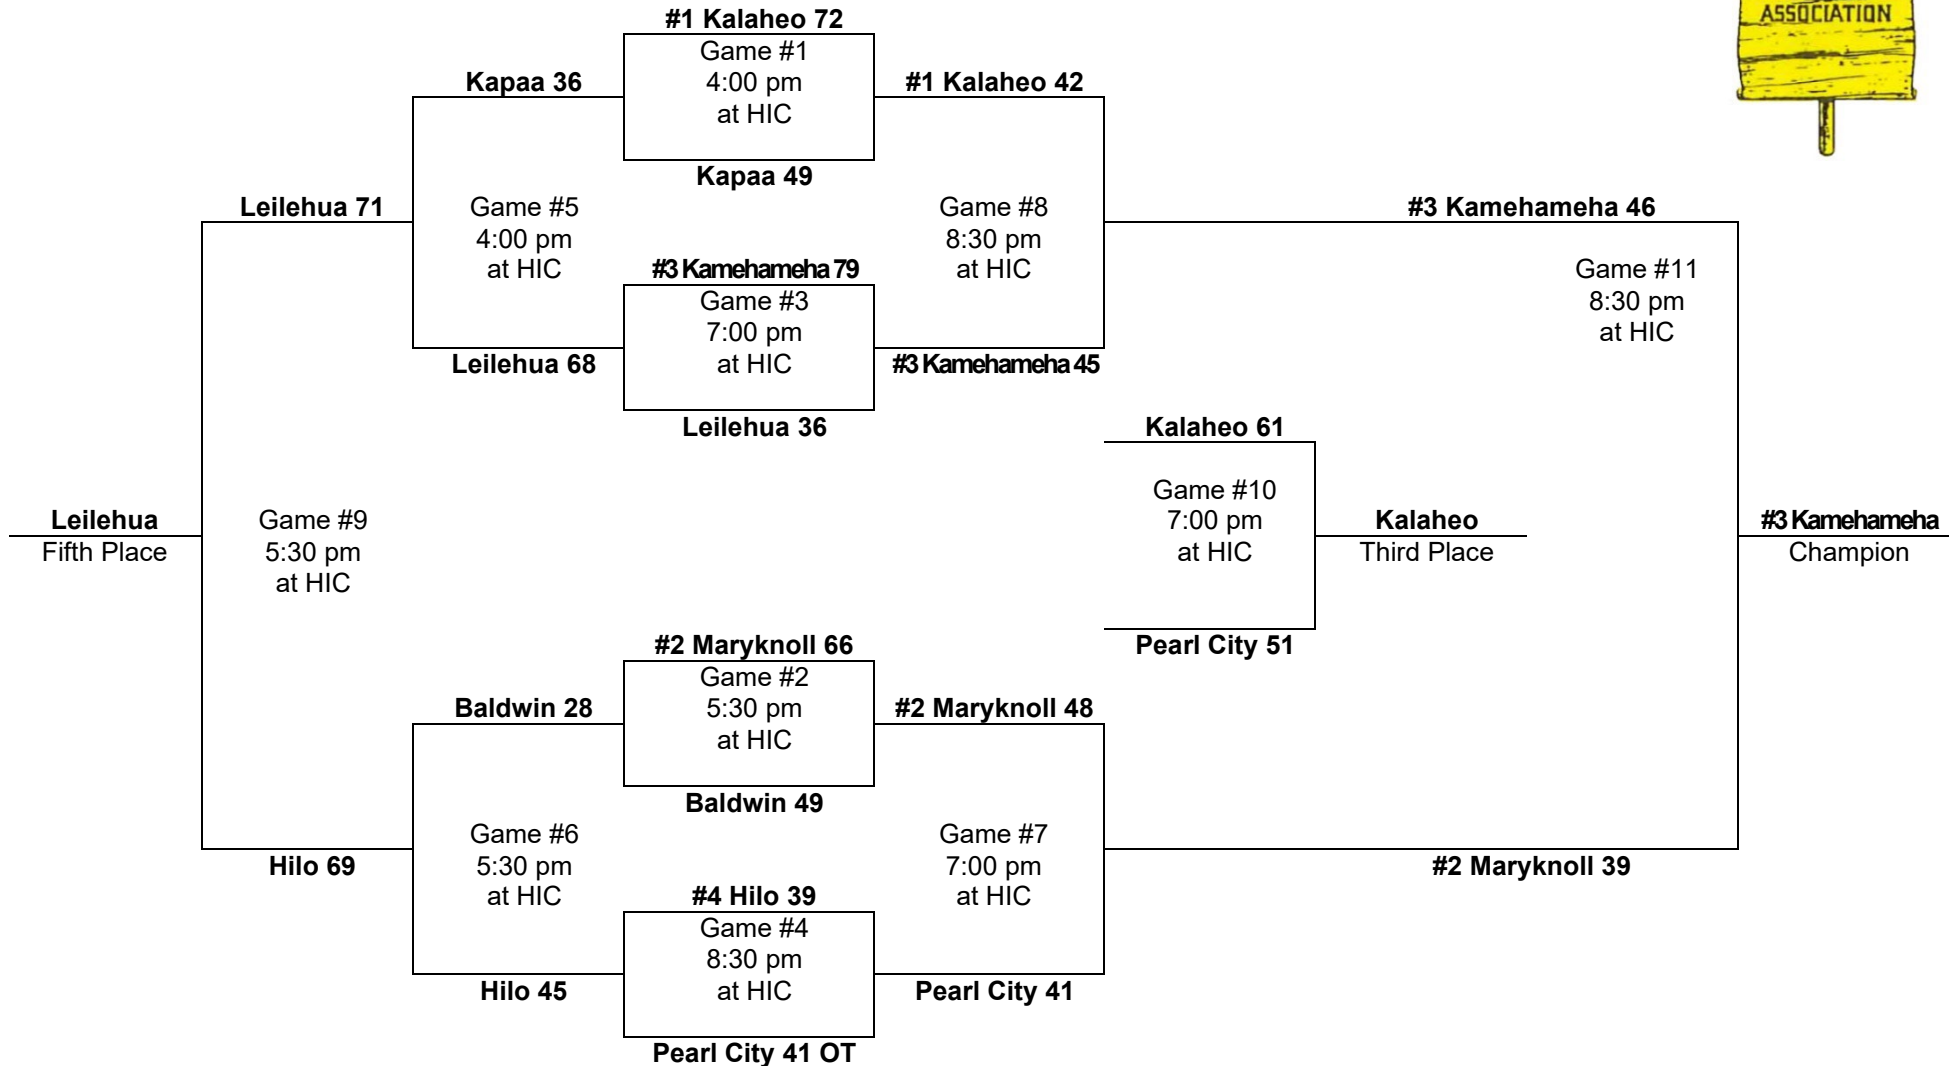

1976 – Boys Basketball - Division "AA": 8-team tournament (Honolulu International Center)

**Saturday
March 13**

**Friday
March 12**

**Thursday
March 11**

**Friday
March 12**

**Saturday
March 13**

PARTICIPATING TEAMS