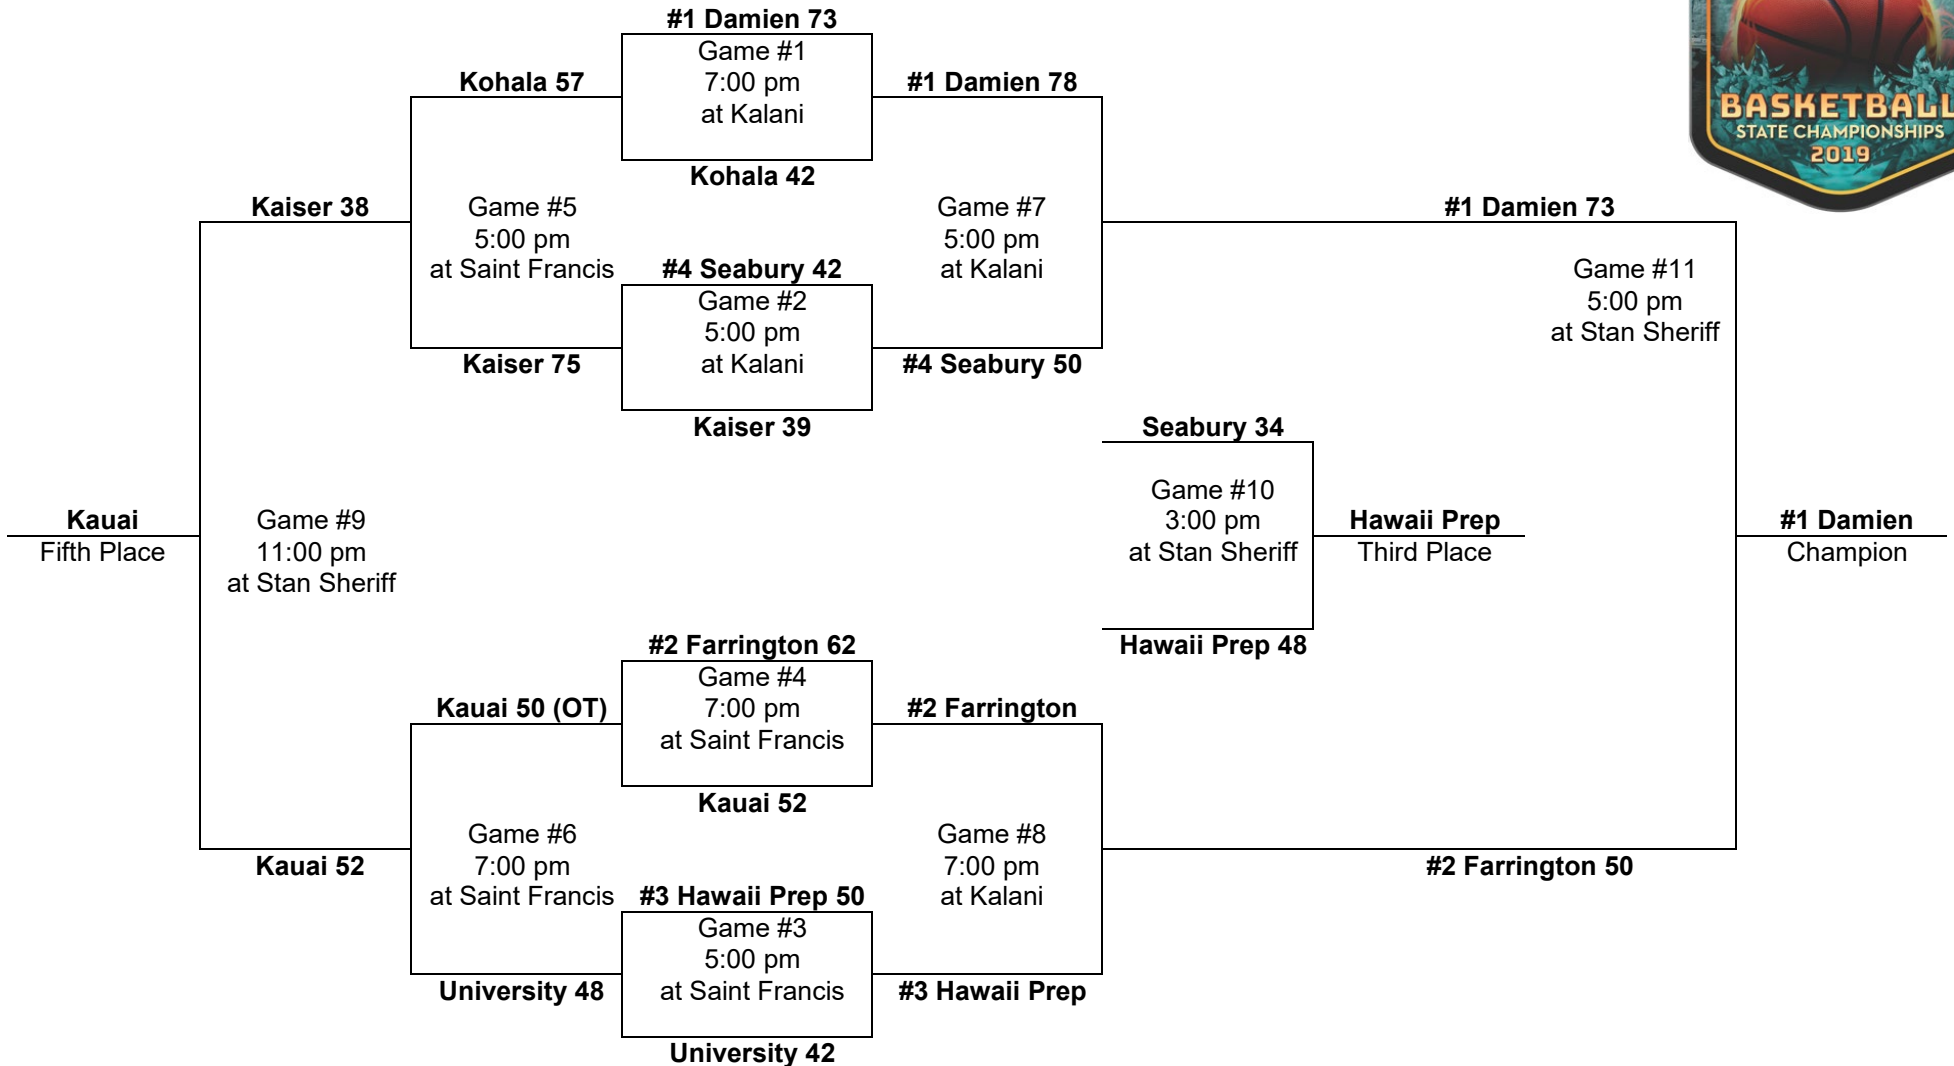

2019 – Boys Basketball - Division 2: 8-team tournament (Kalani gym, Saint Francis gym, Stan Sheriff Center)

Saturday
Feb. 23

Friday
Feb. 22

Thursday
Feb. 21

Friday
Feb. 22

Saturday
Feb. 23

PARTICIPATING TEAMS					ALL TOURNAMENT TEAM:	
OIA (2) 1. Farrington 2. Kaiser	ILH (2) 1. Damien 2. University	BIIF (2) 1. Hawaii Prep 2. Kohala	MIL (1) 1. Seabury	KIF (1) 1. Kauai	Bryce Forbes, Damien – Most Outstanding Player	
					Raefe McEnroe, Farrington	Hayden Bayudan, Damien
					Jake Holtz, Damien	Kama Konohia, Seabury
					Valentinas Ulinas, Hawaii Prep	