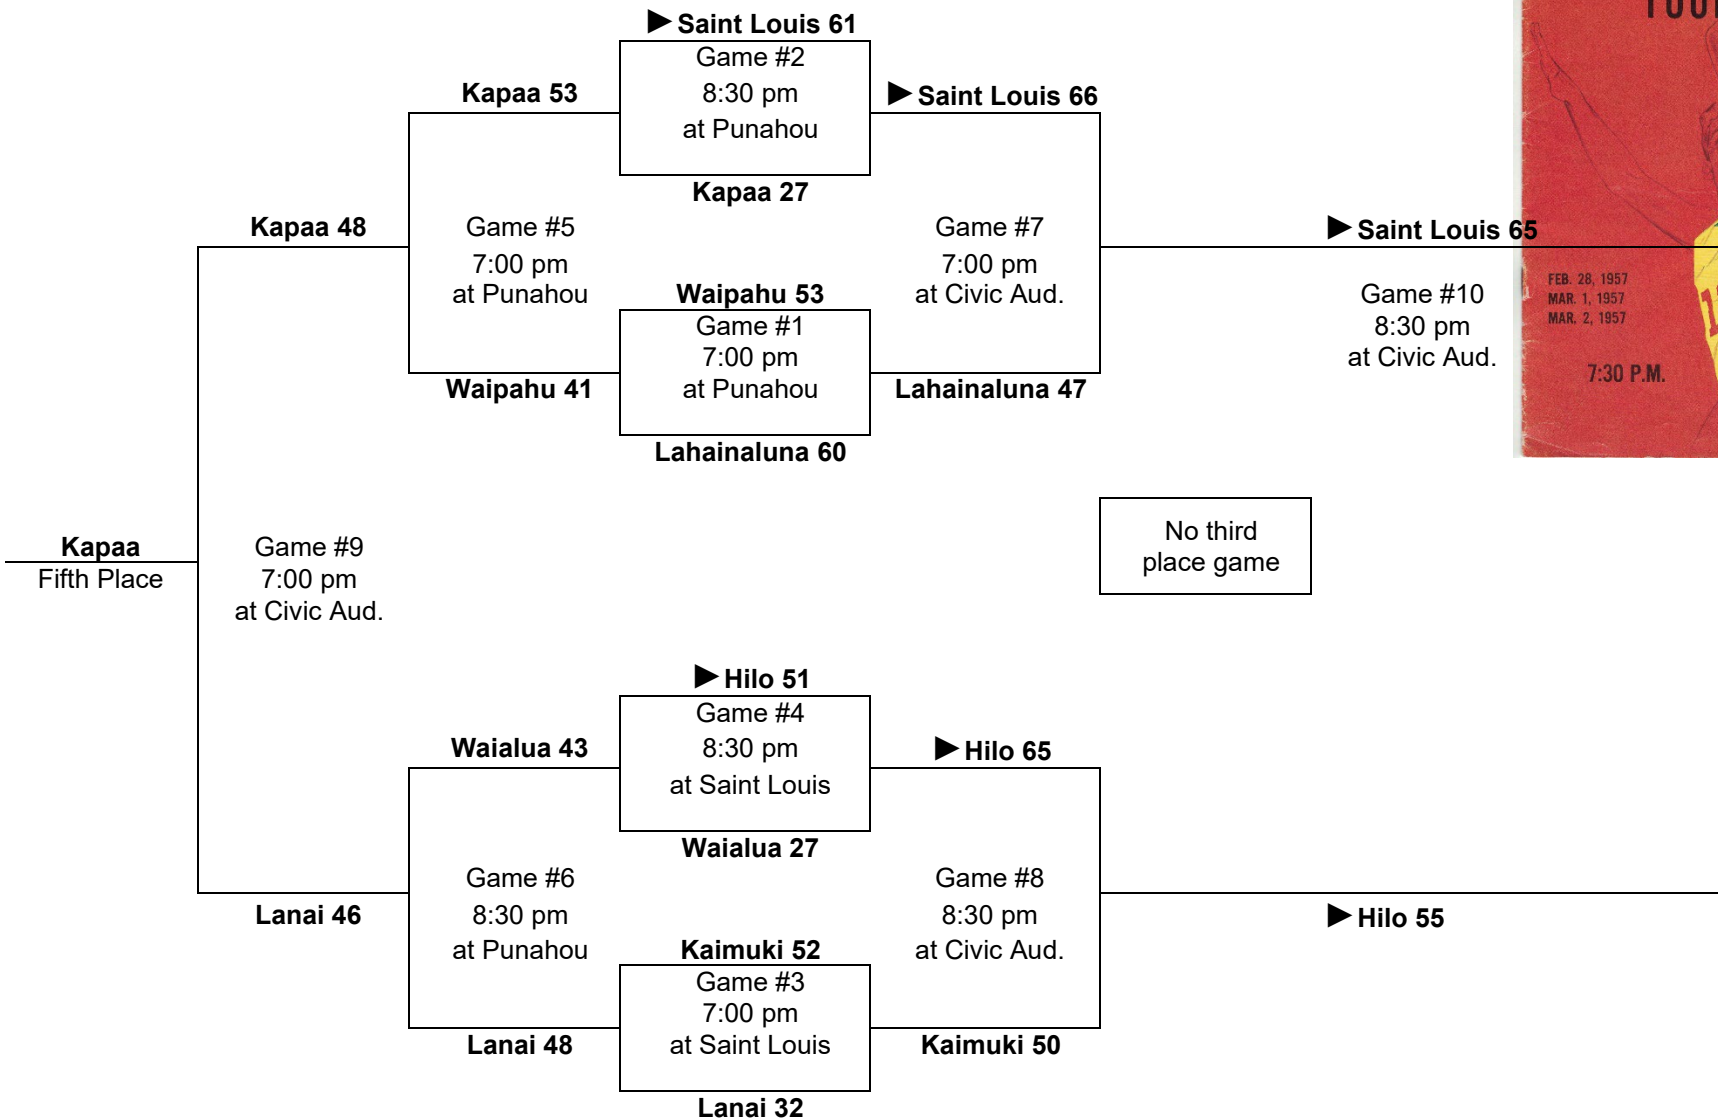

1957

– Boys Basketball - Division "A": 8-team tournament (Punahou Alumni gym; McCabe gym; Honolulu Civic Auditorium)

Saturday
March 2

Friday
March 1

Thursday
Feb. 28

Friday
March 1

Saturday
March 2

▶ Saint Louis/Hilo - top seeds