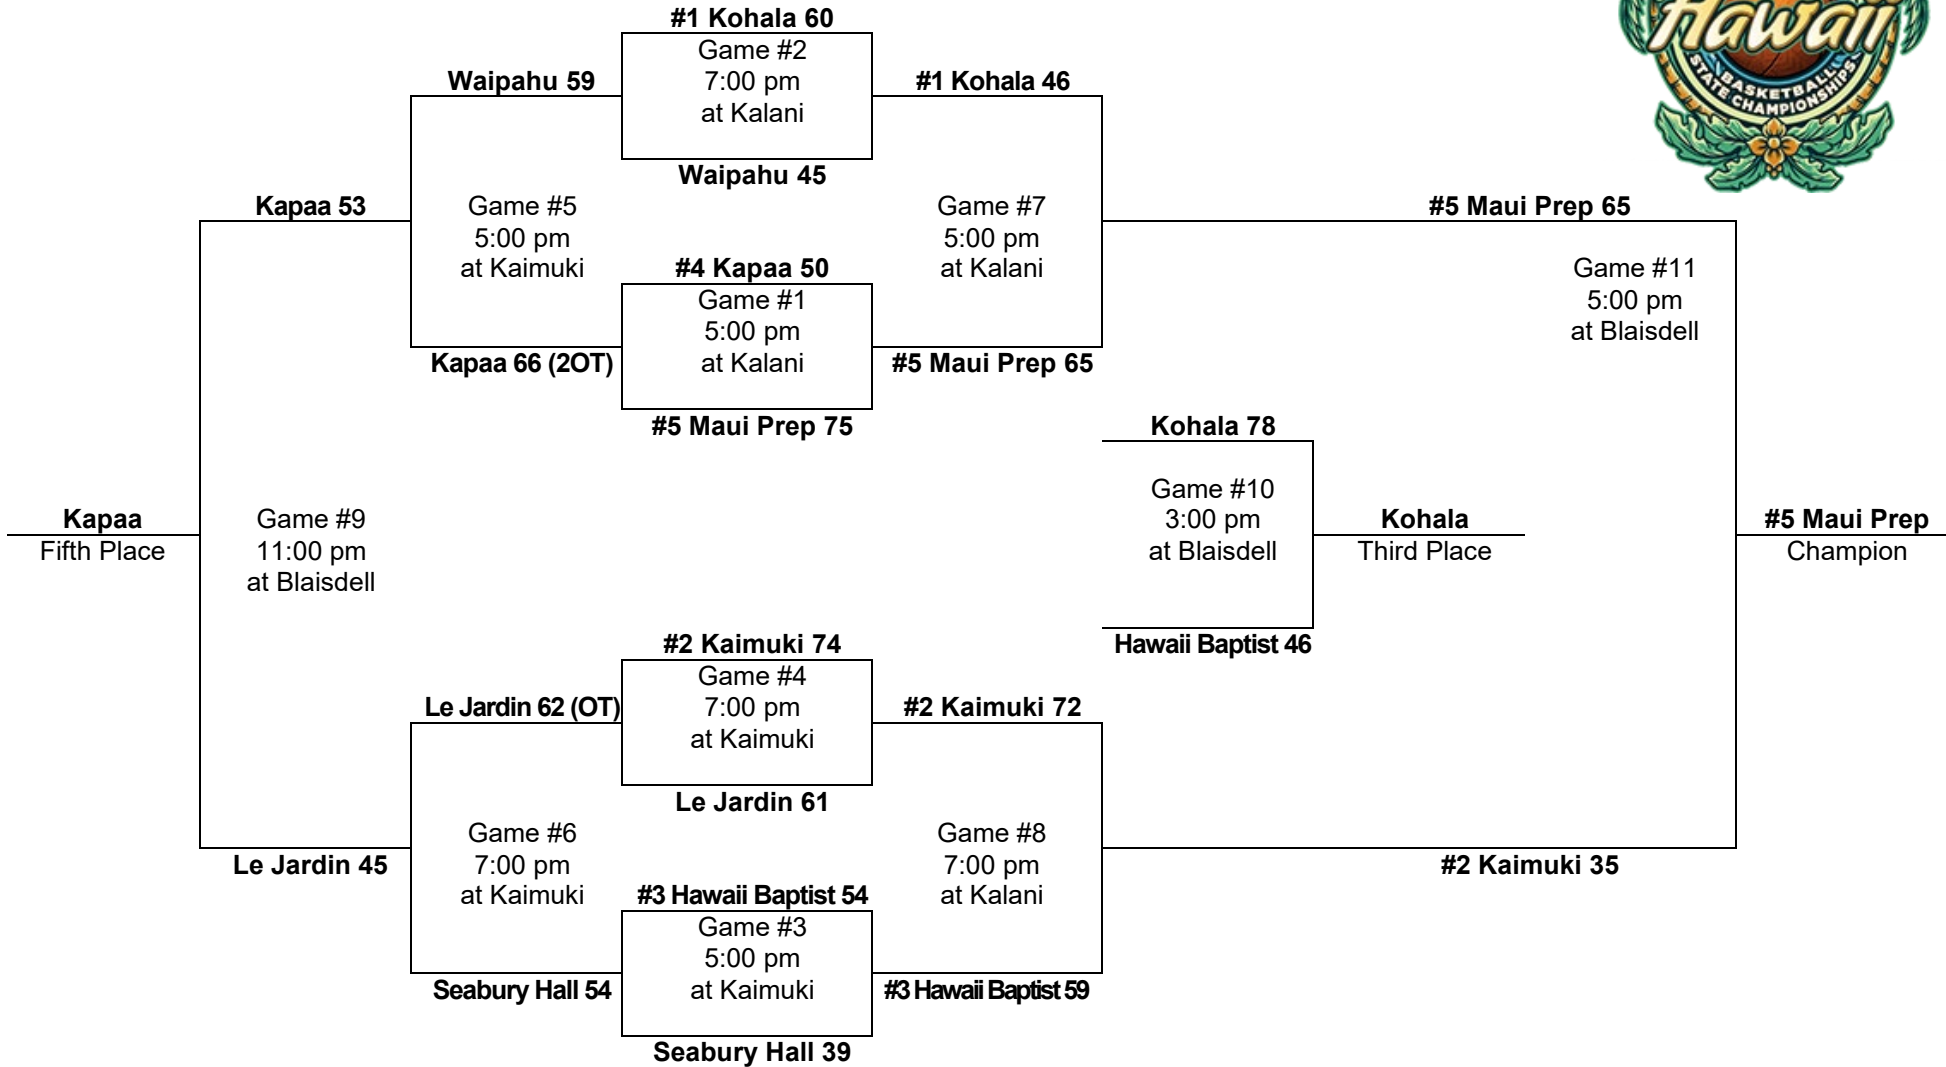

2022 – Boys Basketball - Division 2: 8-team tournament (Kalani gym, Kaimuki gym, Neal Blaisdell Arena)

Saturday
Feb. 26

Friday
Feb. 25

Thursday
Feb. 24

Friday
Feb. 25

Saturday
Feb. 26

PARTICIPATING TEAMS

OIA (2) 1. Kaimuki 2. Waipahu	ILH (2) 1. Hawaii Baptist 2. Le Jardin	BIIF (1) 1. Kohala	MIL (2) 1. Maui Prep 2. Seabury Hall	KIF (1) 1. Kapaa

ALL TOURNAMENT TEAM:

Drew Triplett, Maui Preparatory – Most Outstanding Player
O'Shen Cazimero, Kohala   La'akea Kauka, Kohala
Jimmy Falk, Maui Preparatory   Dylan Falk, Maui Preparatory
Jeremiah White, Kaimuki