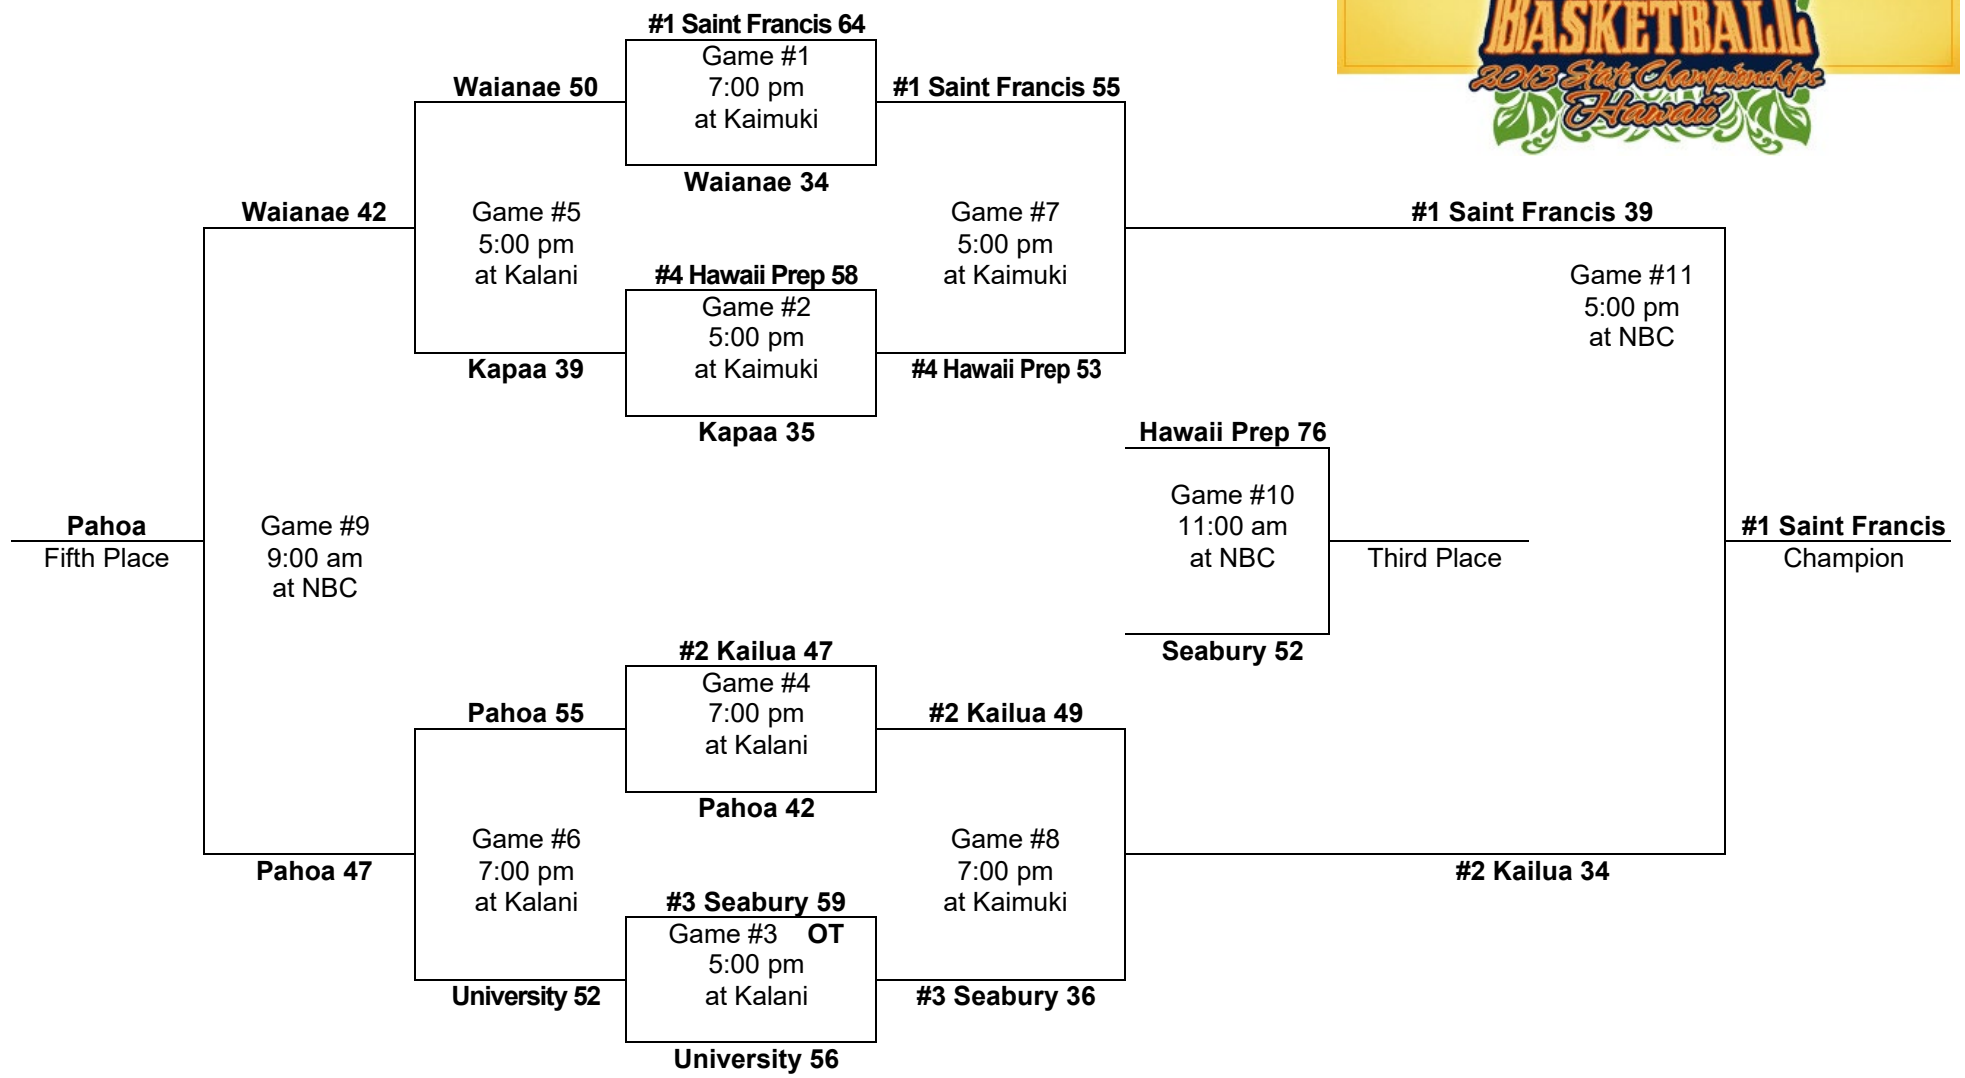

Saturday
Feb. 23

Friday
Feb. 22

Thursday
Feb. 21

Friday
Feb. 22

Saturday
Feb. 23