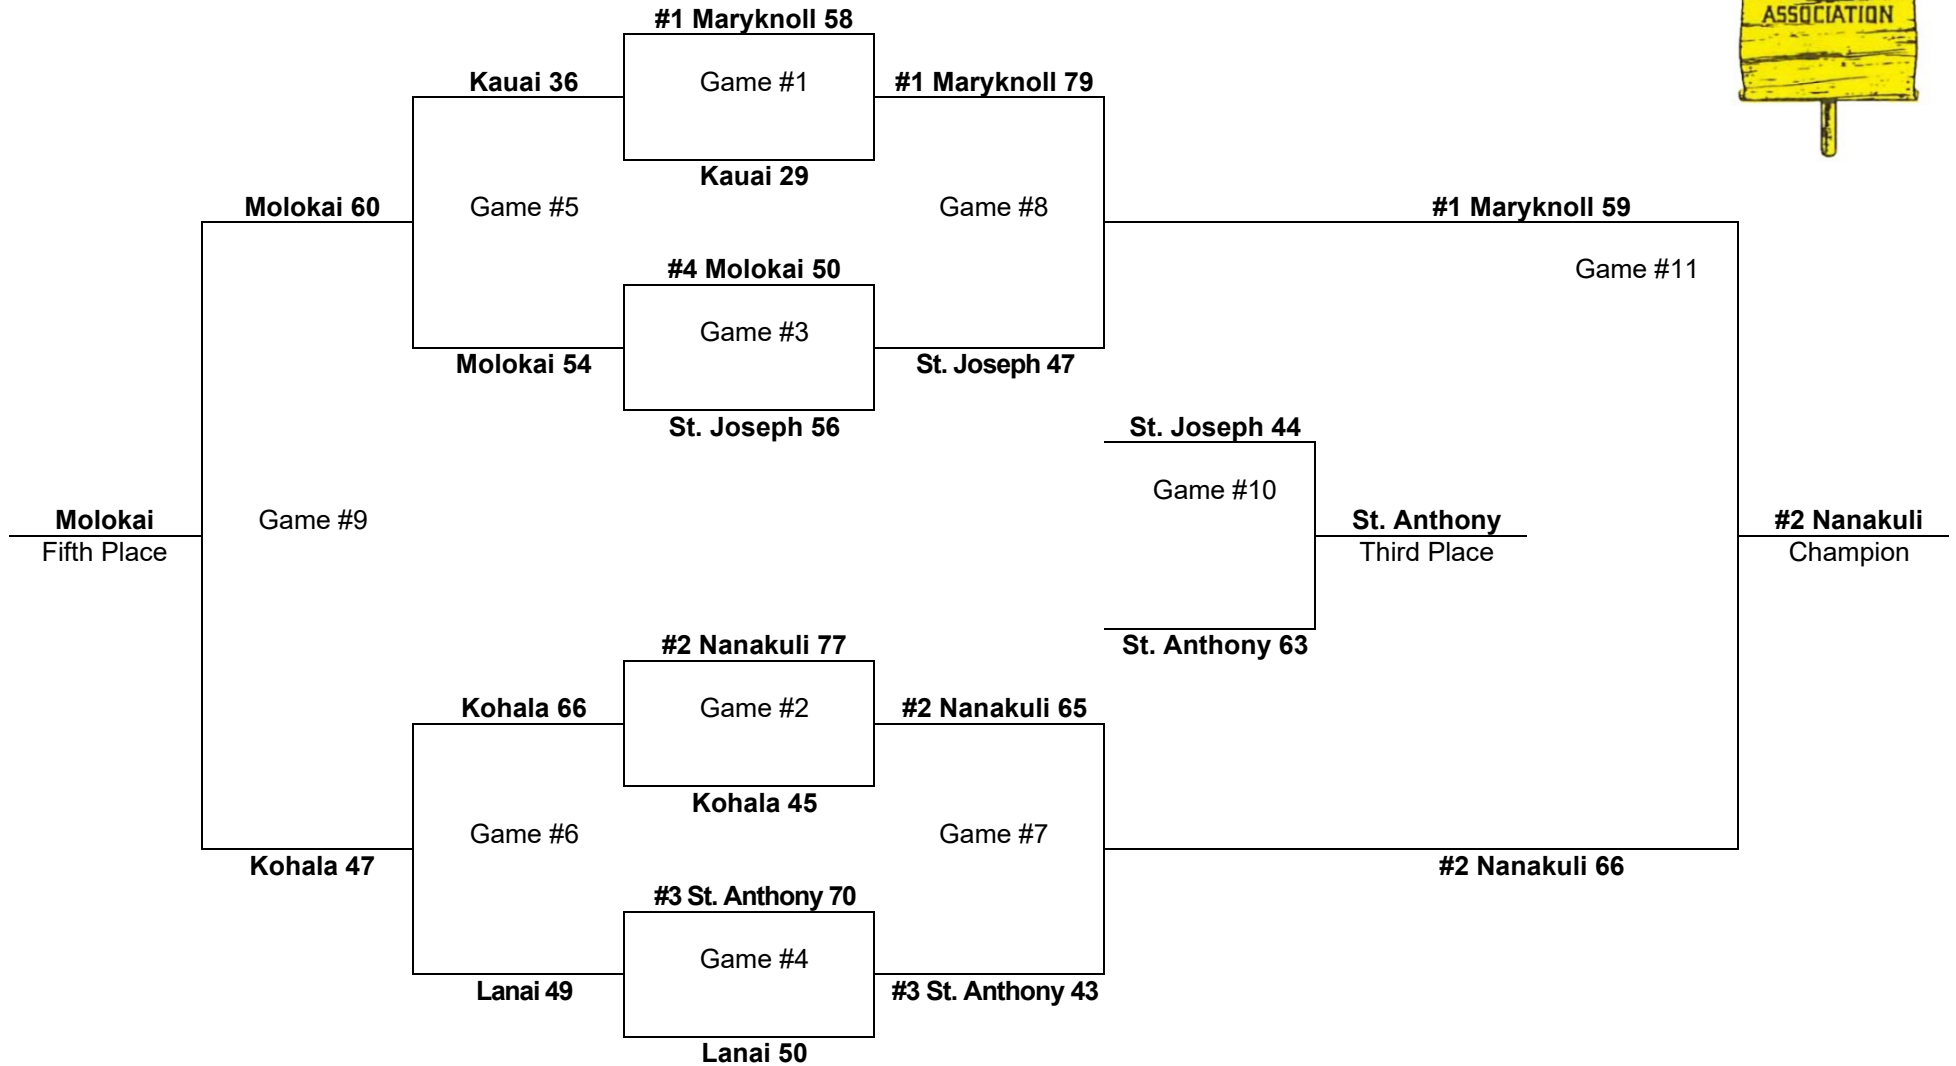

Saturday
March 8

Friday
March 7

Thursday
March 6

Friday
March 7

Saturday
March 8