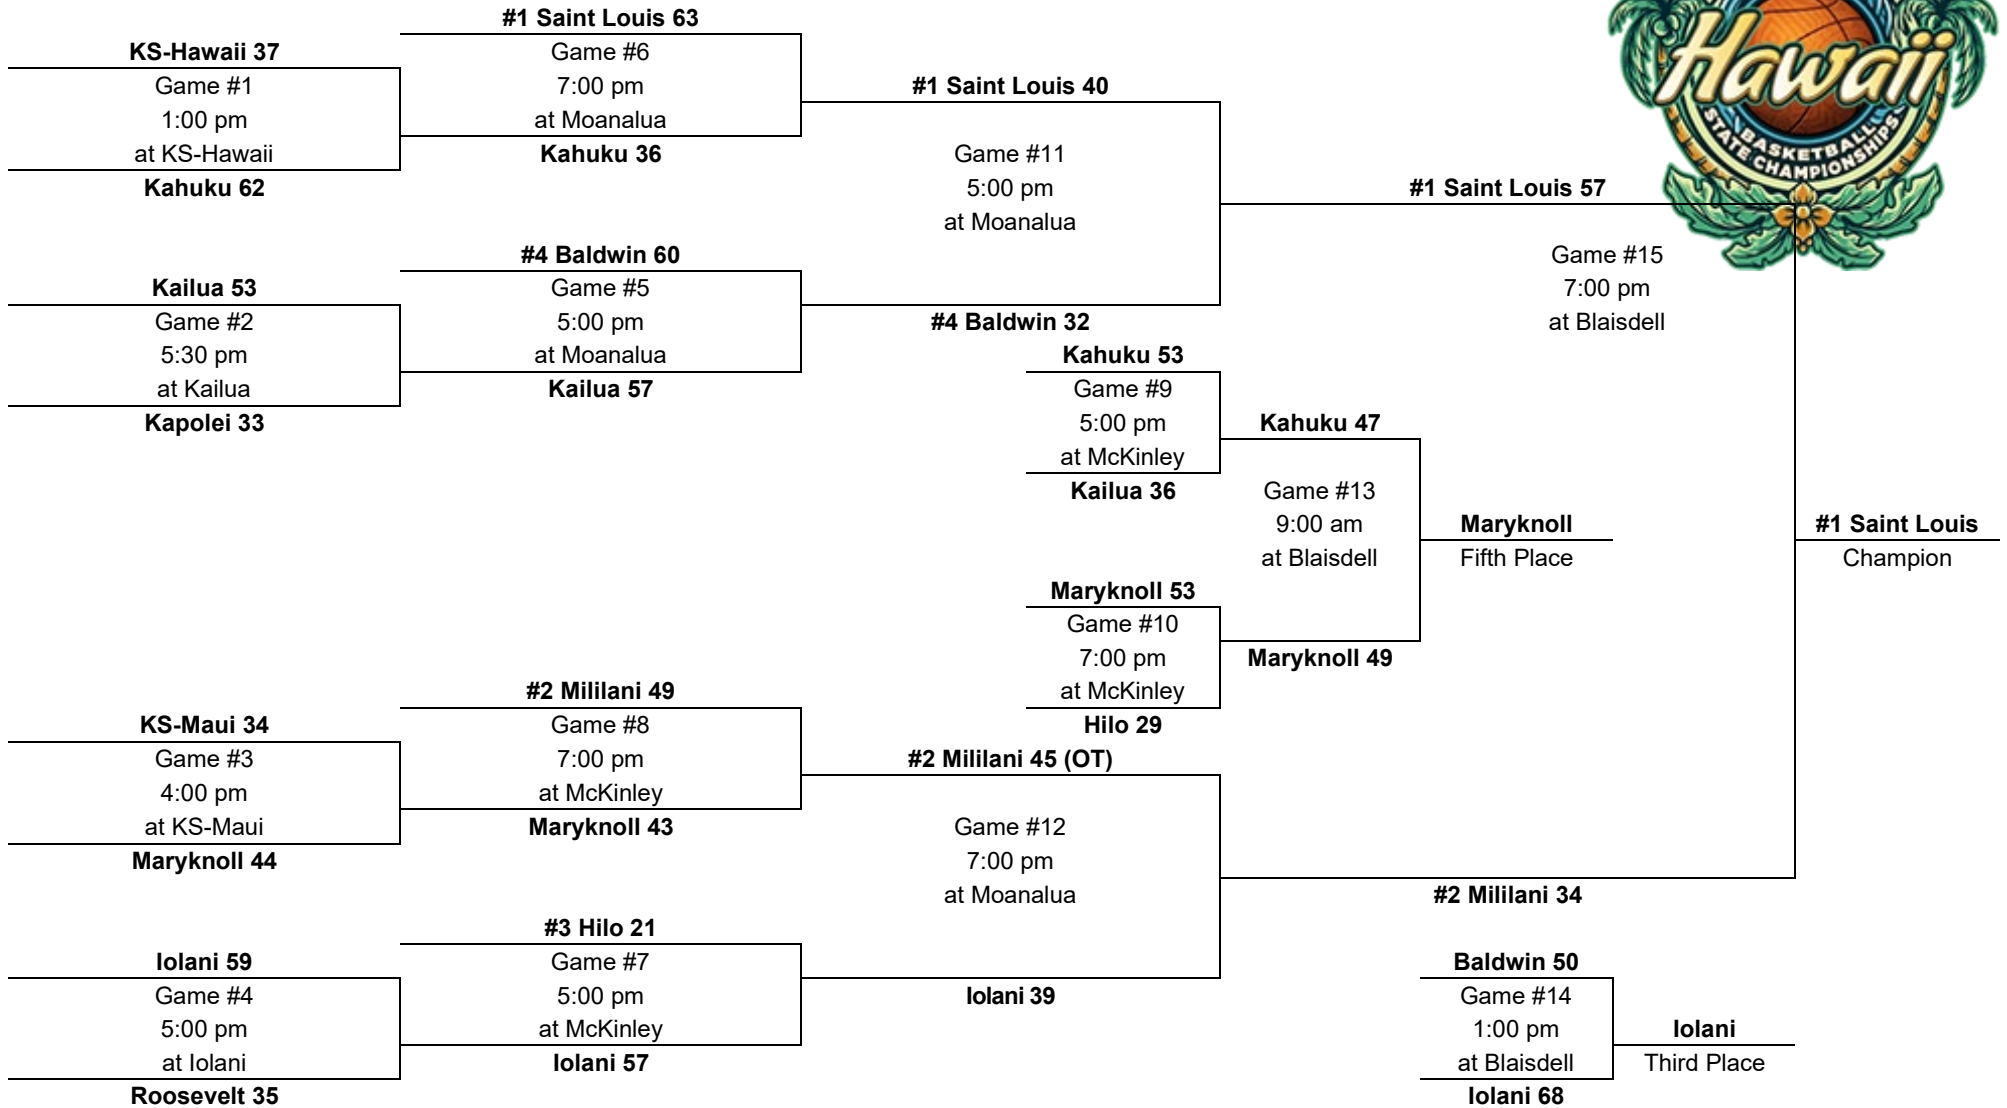

Monday, Feb. 21

Thursday, Feb. 24

Friday, Feb. 25

Saturday, Feb. 26