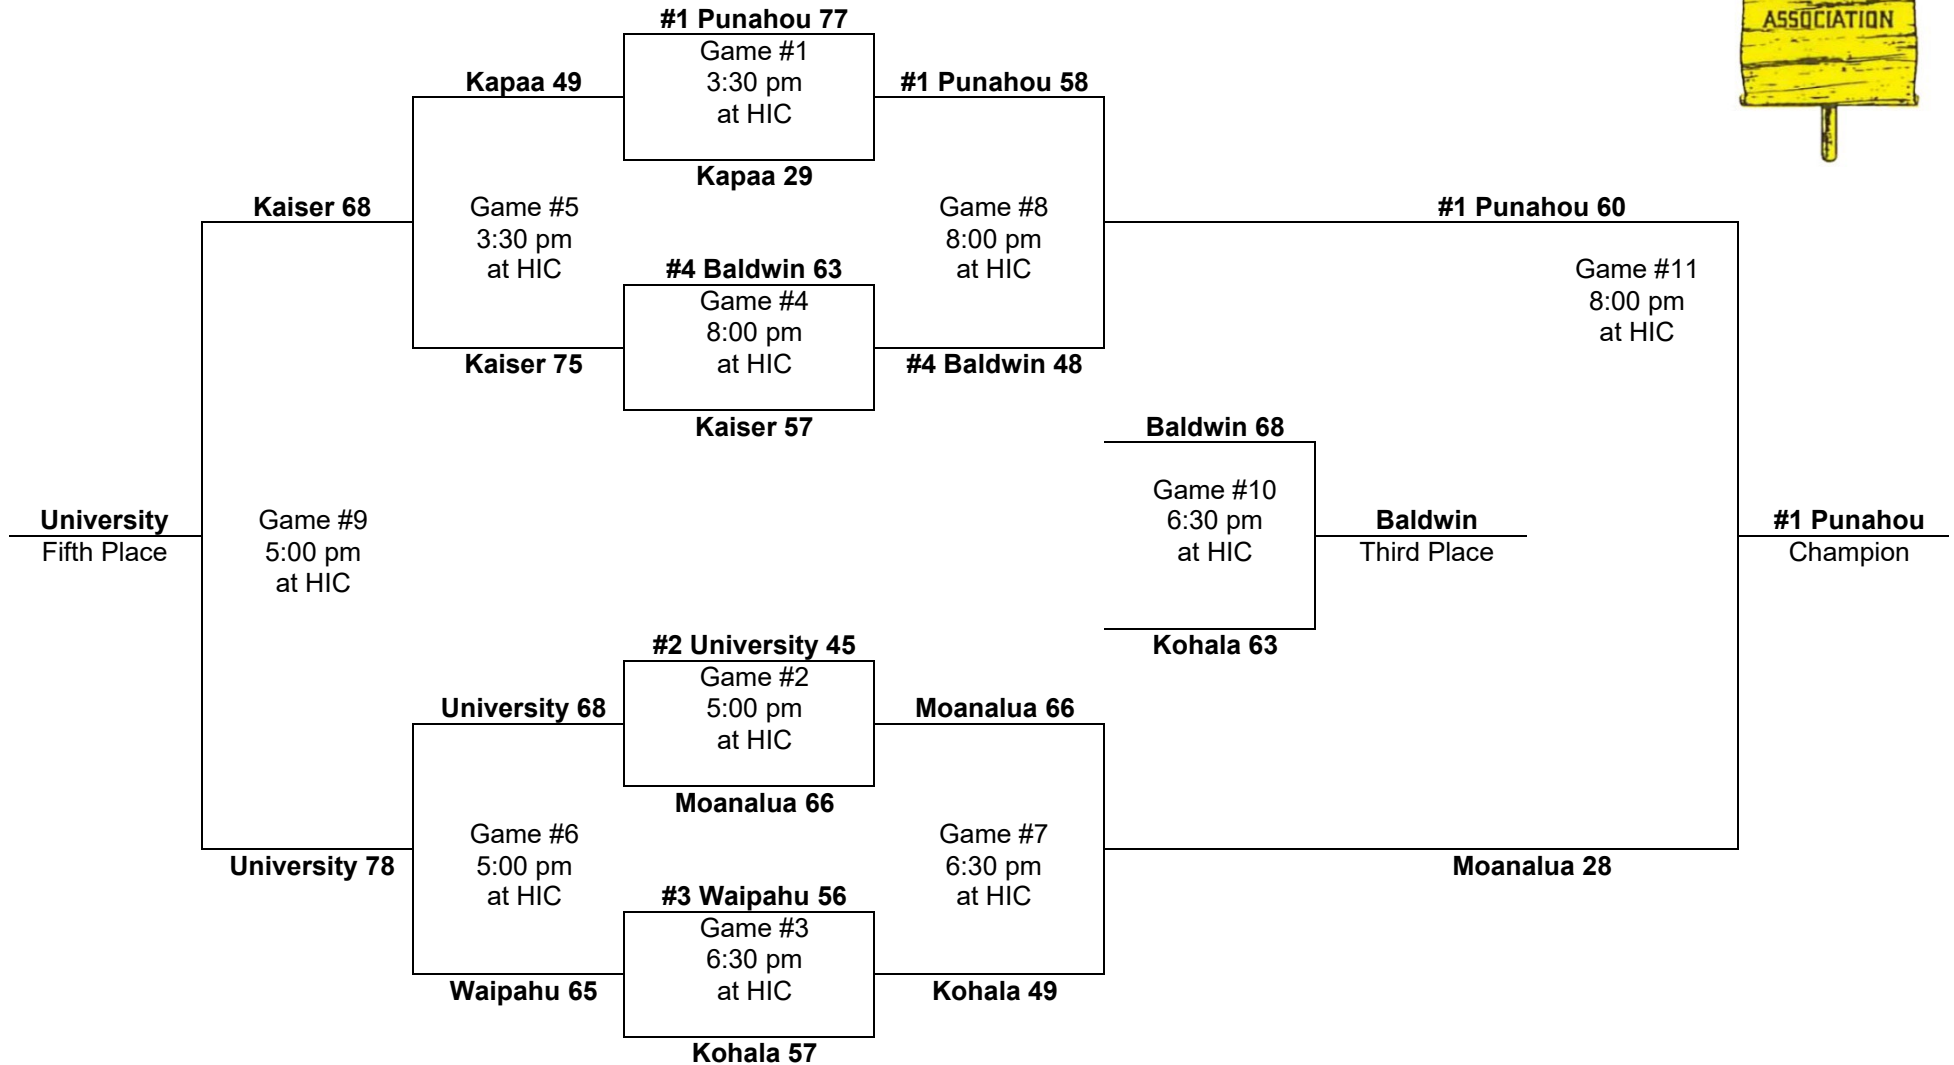

**Saturday
March 10**

**Friday
March 9**

**Thursday
March 8**

**Friday
March 9**

**Saturday
March 10**