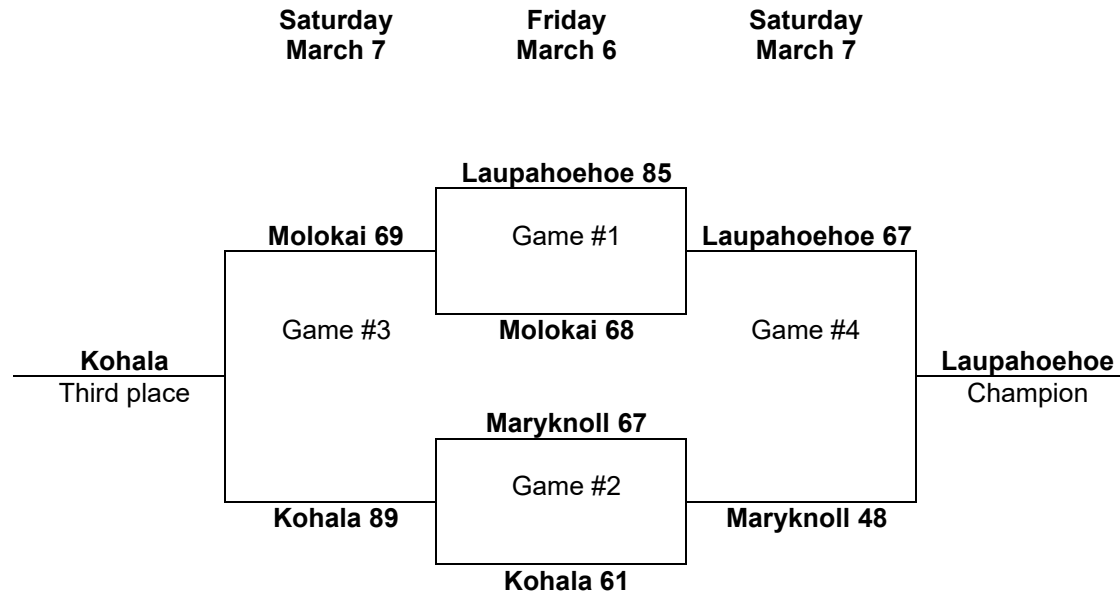

1970 – Boys Basketball - Division "A": 4-team tournament (St. Joseph School)

PARTICIPATING TEAMS		
ILH Maryknoll	MLIL Molokai	BIIF (2) Laupahoehoe Kohala

1966 – Boys Basketball - Division "B": 4-team tournament (Hilo Civic Auditorium)