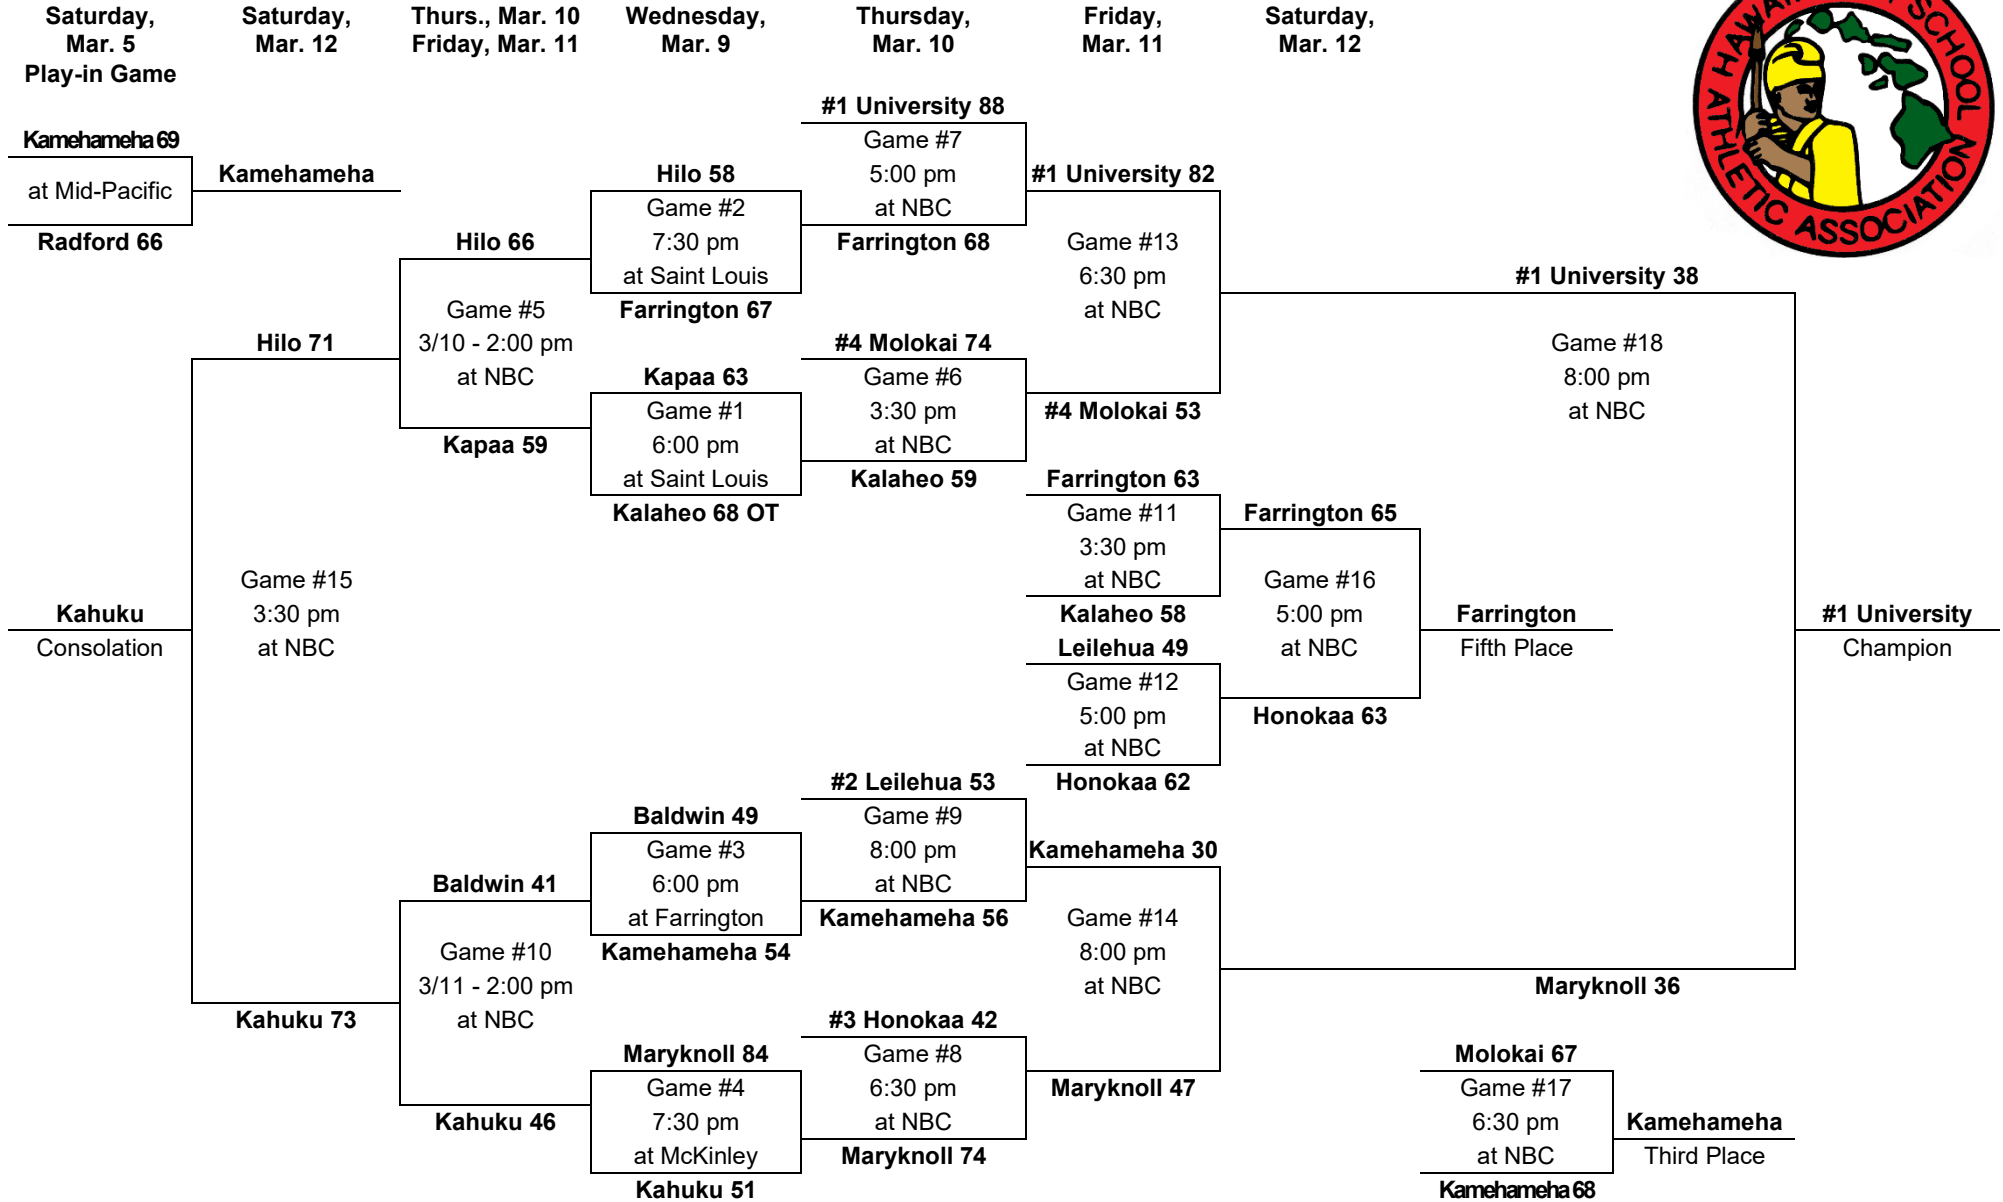

1988 – Boys Basketball - Division AA: 12-team tournament (McCabe gym, Farrington gym, Neal S. Blaisdell Arena)

PARTICIPATING TEAMS					Leading scorer:
OIA (4) 1. Leilehua 2. Kalaheo 3. Farrington 4. Kahuku	ILH (3) 1. University 2. Maryknoll 3. Kamehameha	BIIF (2) 1. Honokaa 2. Hilo	MIL (2) 1. Molokai 2. Baldwin	KIF (1) 1. Kapaa	(3 games) Jarrin Akana, Molokai (22 FG, 8 3-FG, 27-31 FT, 79 pts, 26.3 ppg) (4 games) Tavesi Augafa, Farrington (27 FG, 1 3-FG, 16-21 FT, 71 pts, 17.3 ppg) (5 games) Lenny Kai, Kamehameha (23 FG, 13 3-FG, 10-13 FT, 69 pts, 13.8 ppg)
Play-in: Radford (OIA5) vs. Kamehameha (ILH3)					Note: First year of the 3-pt FG