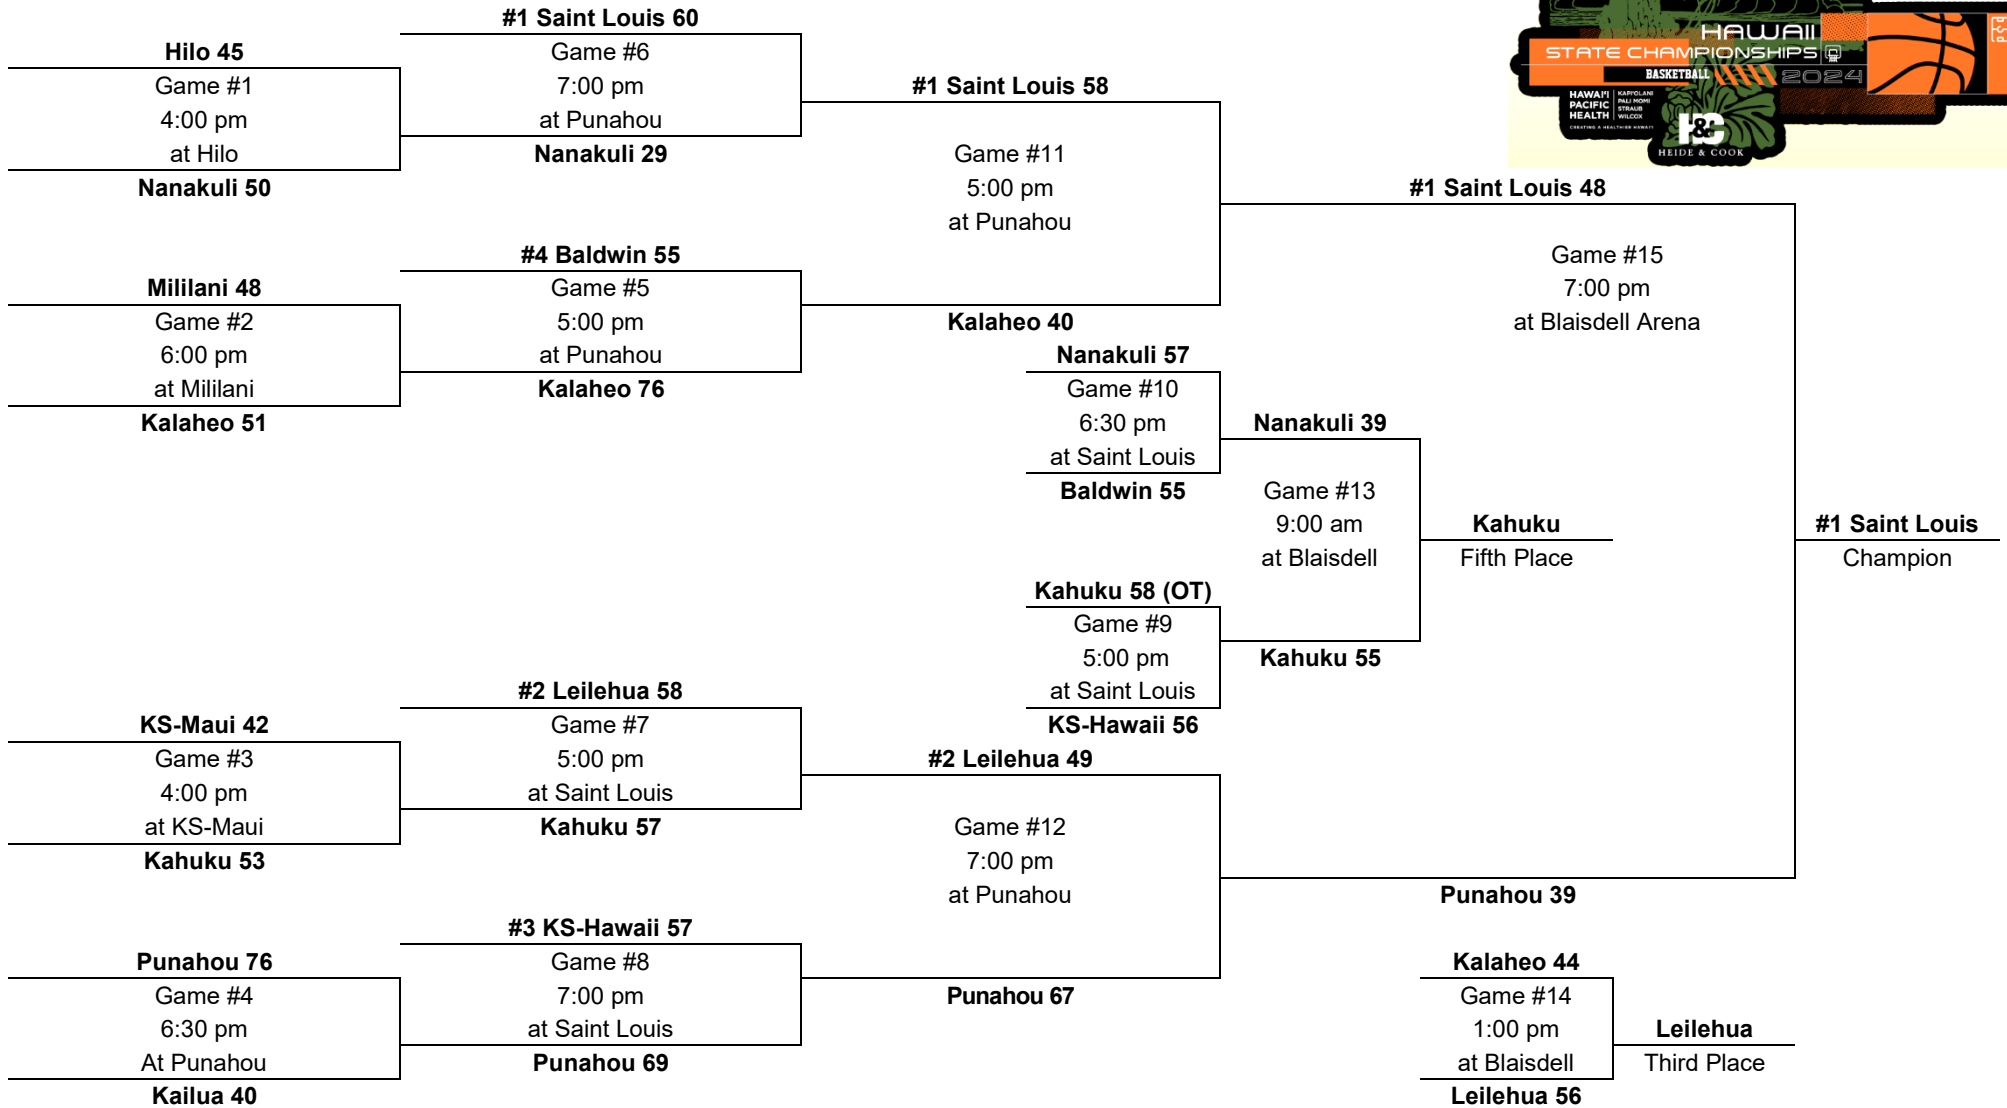

2024 – Boys Basketball - Division 1: 12-team tournament (School sites, Saint Louis gym, Punahou gym, Neal Blaisdell Center)

Monday, Feb. 19

Thursday, Feb. 22

Friday, Feb. 23

Saturday, Feb. 24

PARTICIPATING TEAMS				ALL-TOURNAMENT TEAM:
OIA (6) 1. Leilehua 2. Mililani 3. Nanakuli 4. Kailua 5. Kahuku 6. Kalaheo	ILH (2) 1. Saint Louis 2. Punahou	BIIF (2) 1. KS-Hawaii 2. Hilo	MIL (2) 1. Baldwin 2. KS-Maui	Pupualii Sepulona, Saint Louis– Most Outstanding Player James Taras, Punahou CJ Bostic, Kalaheo Ayndra Uperesa-Thomas, Punahou Leading scorer: (3 games): Twain Wilso, Leilehua (27-39 FG, 10-16 3-FG, 4-8 FT, 68 pts, 22.7 ppg) (4 games): James Taras, Punahou (24-46 FG, 5-10 3-FG, 15-22 FT, 68 pts, 17.0 ppg)