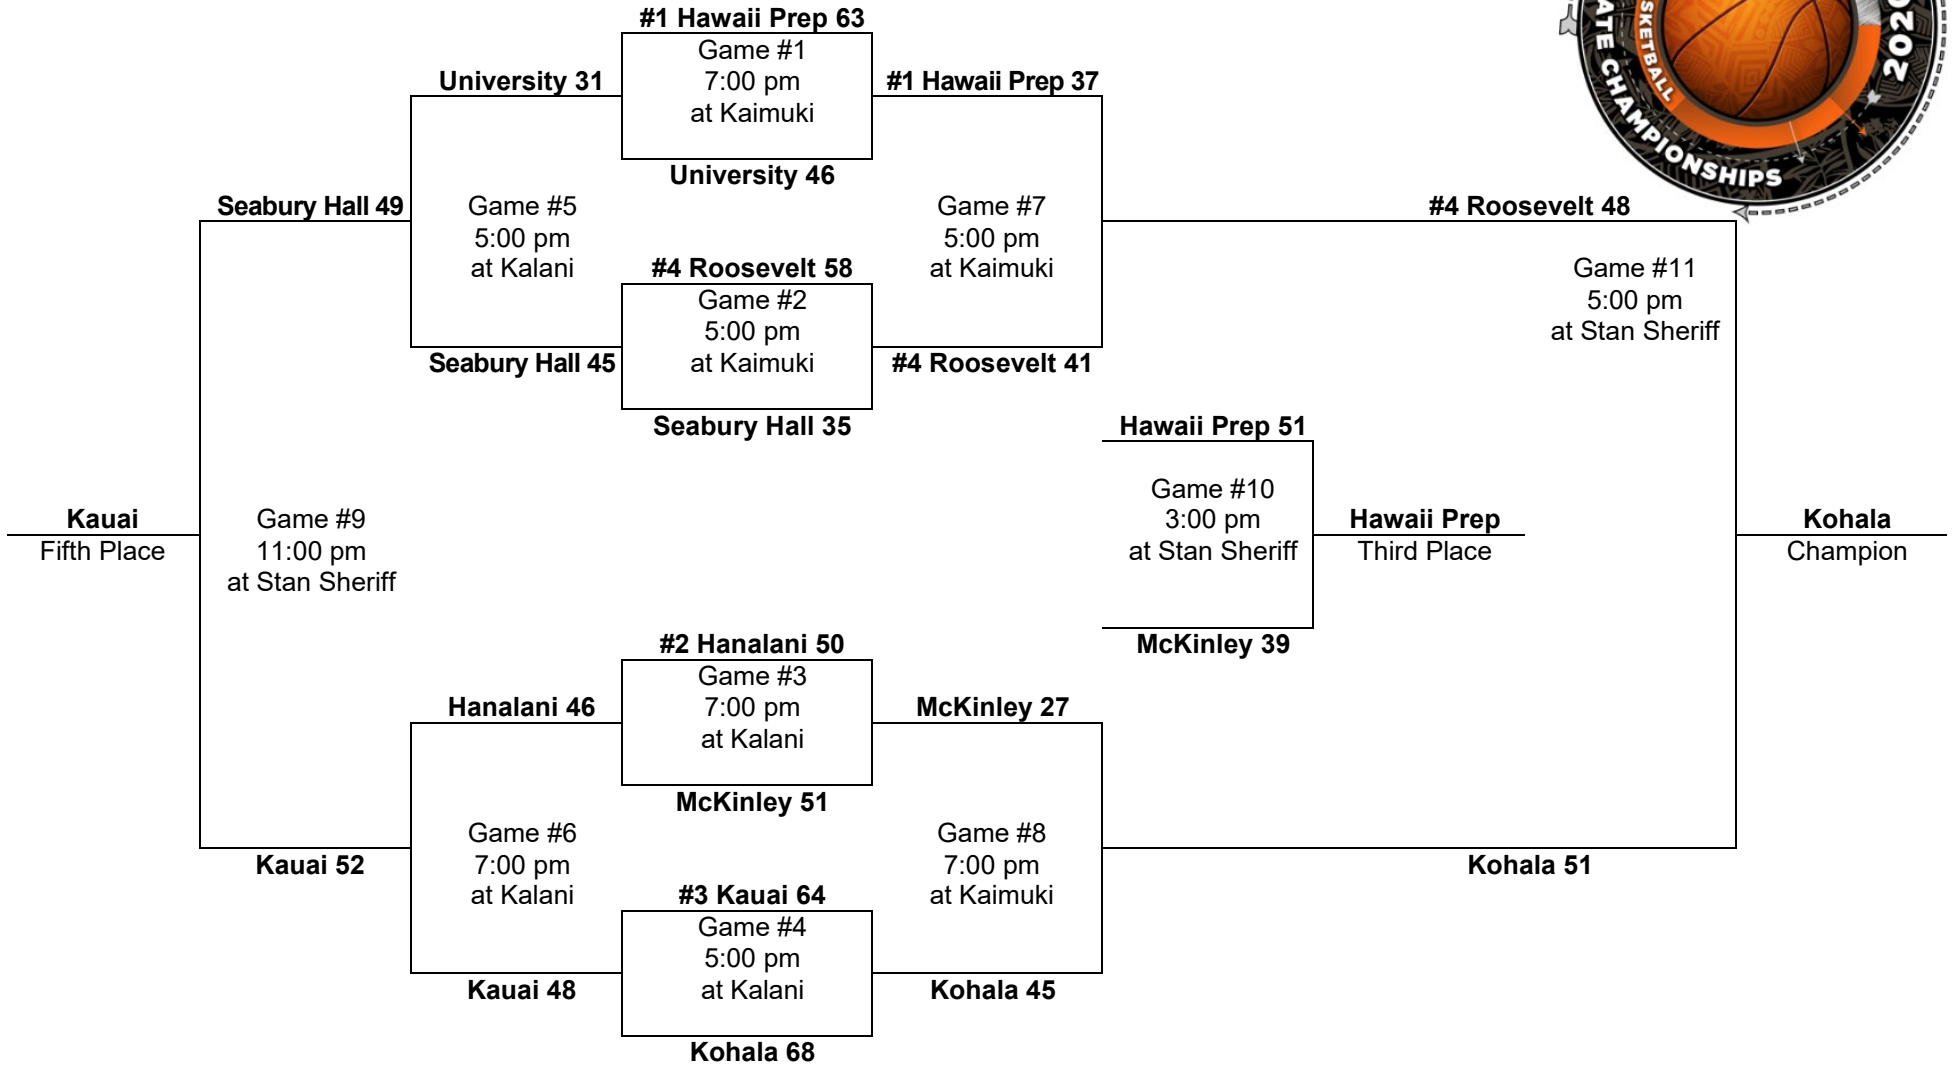

Friday
Feb. 21

Thursday
Feb. 20

Wednesday
Feb. 19

Thursday
Feb. 20

Friday
Feb. 21