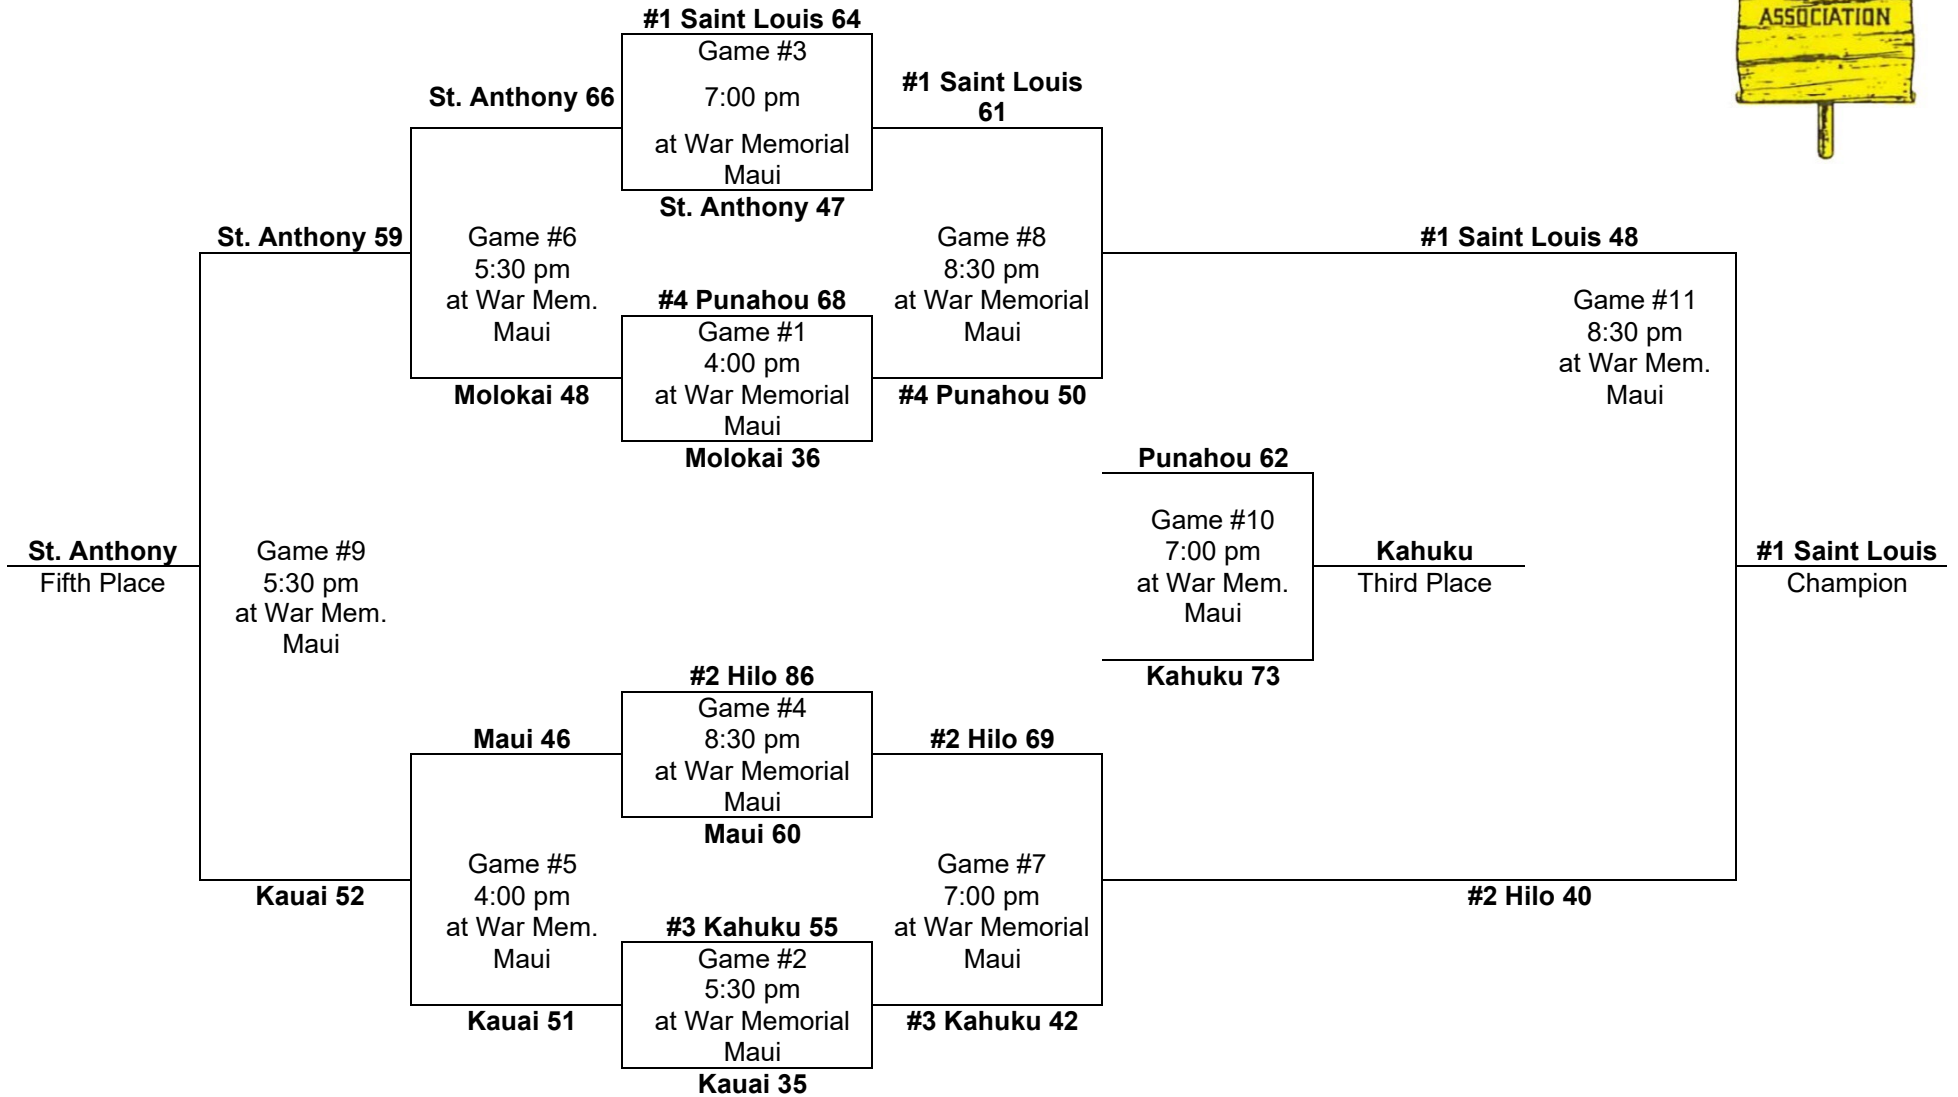

1967 – Boys Basketball - Division "A": 8-team tournament (War Memorial Center, Kahului, Maui)

Saturday
March 4

Friday
March 3

Thursday
March 2

Friday
March 3

Saturday
March 4

PARTICIPATING TEAMS

ROIA (1) 1. Kahuku	ILH (2) 1. Saint Louis 2. Punahou	BIIF (1) 1. Hilo	MIL (2) 1. Maui 2. St. Anthony	MLIL (1) 1. Molokai	KIF (1) 1. Kauai	Leading scorer: Darryl Perry, Kauai (52 pts, 17.3 ppg)
------------------------------	--	----------------------------	---	-------------------------------	----------------------------	---