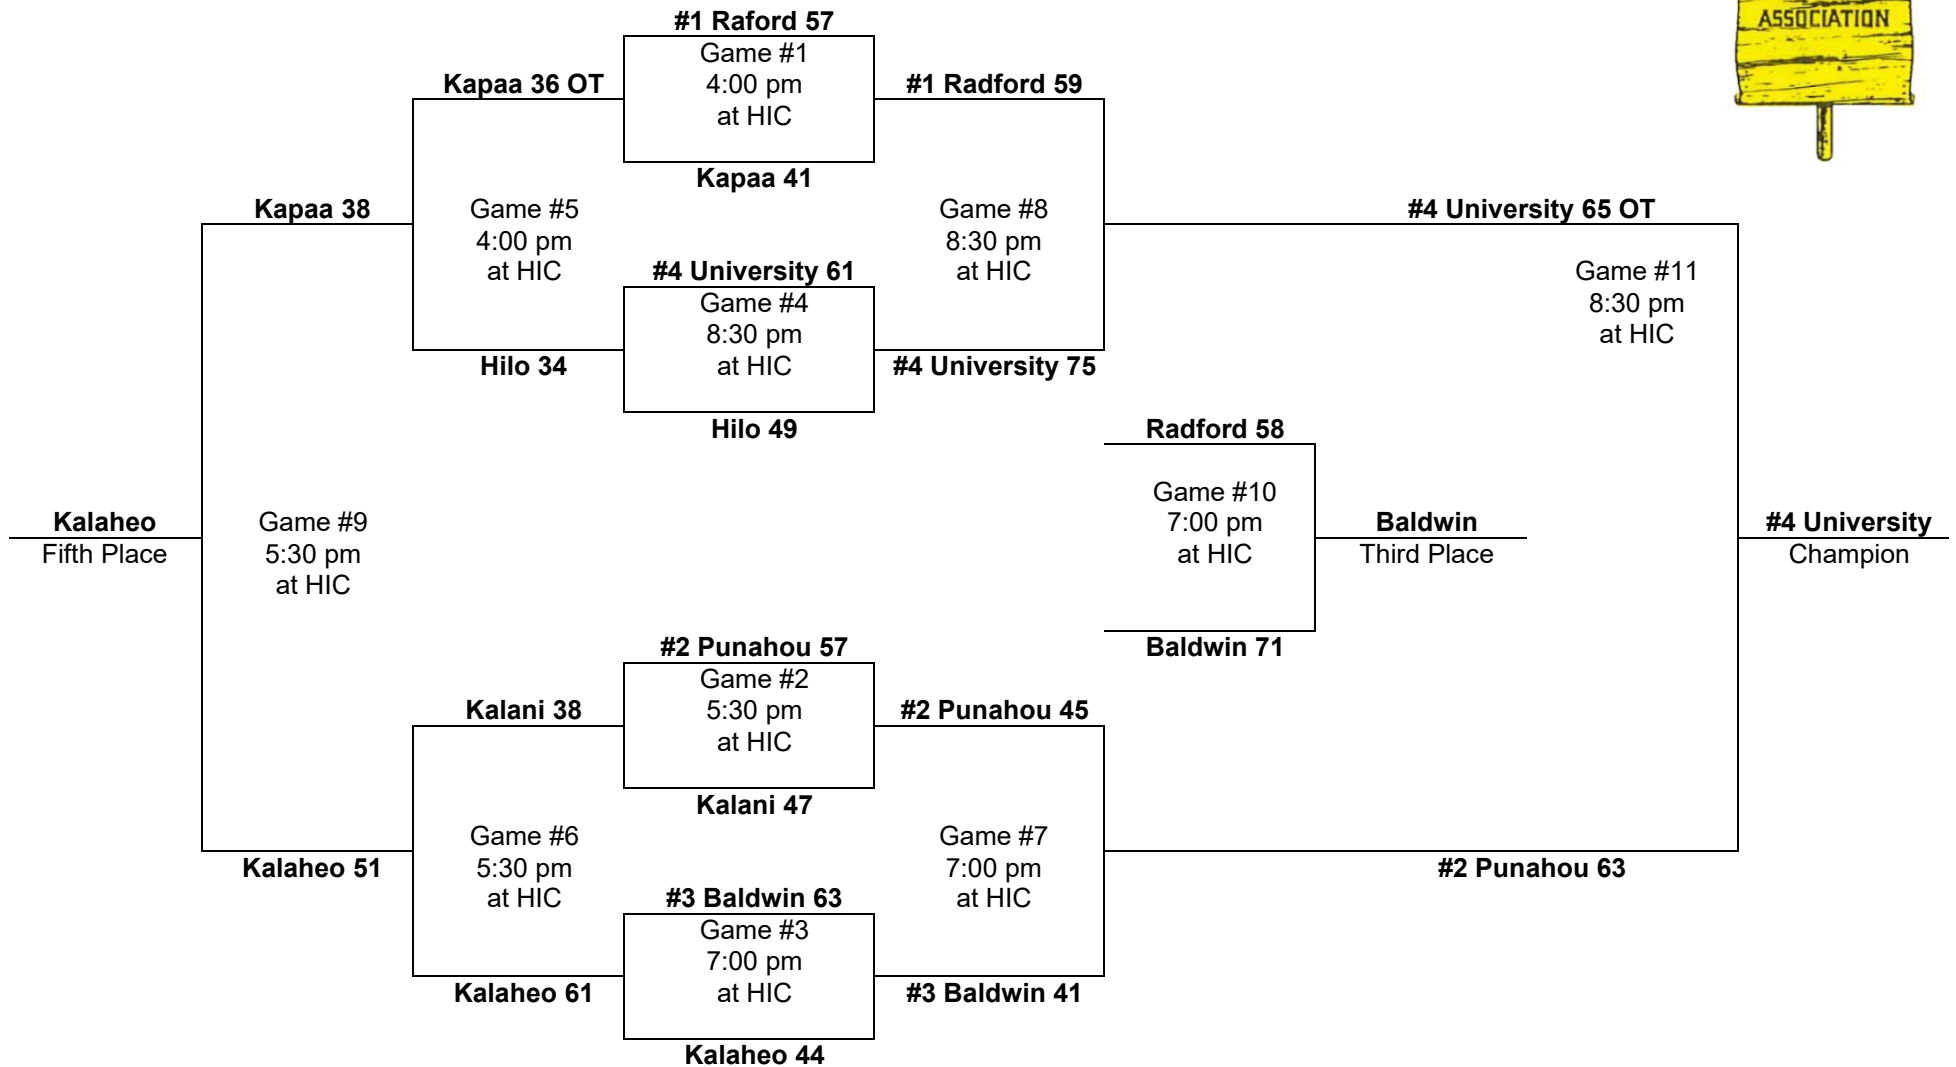

1978 – Boys Basketball - Division "AA": 8-team tournament (Honolulu International Center)

**Saturday
March 11**

**Friday
March 10**

**Thursday
March 9**

**Friday
March 10**

**Saturday
March 11**

PARTICIPATING TEAMS					Leading scorer:
OIA (3) 1. Radford 2. Kalaheo 3. Kalani	ILH (2) 1. Punahou 2. University	BIIF (1) 1. Hilo	MIL (1) 1. Baldwin	KIF (1) 1. Kapaa	Edgar Tesoro, Baldwin (22 FG, 9-13 FT, 53 pts, 17.6 ppg)
					Note: Third time a #4 seed to win the title.