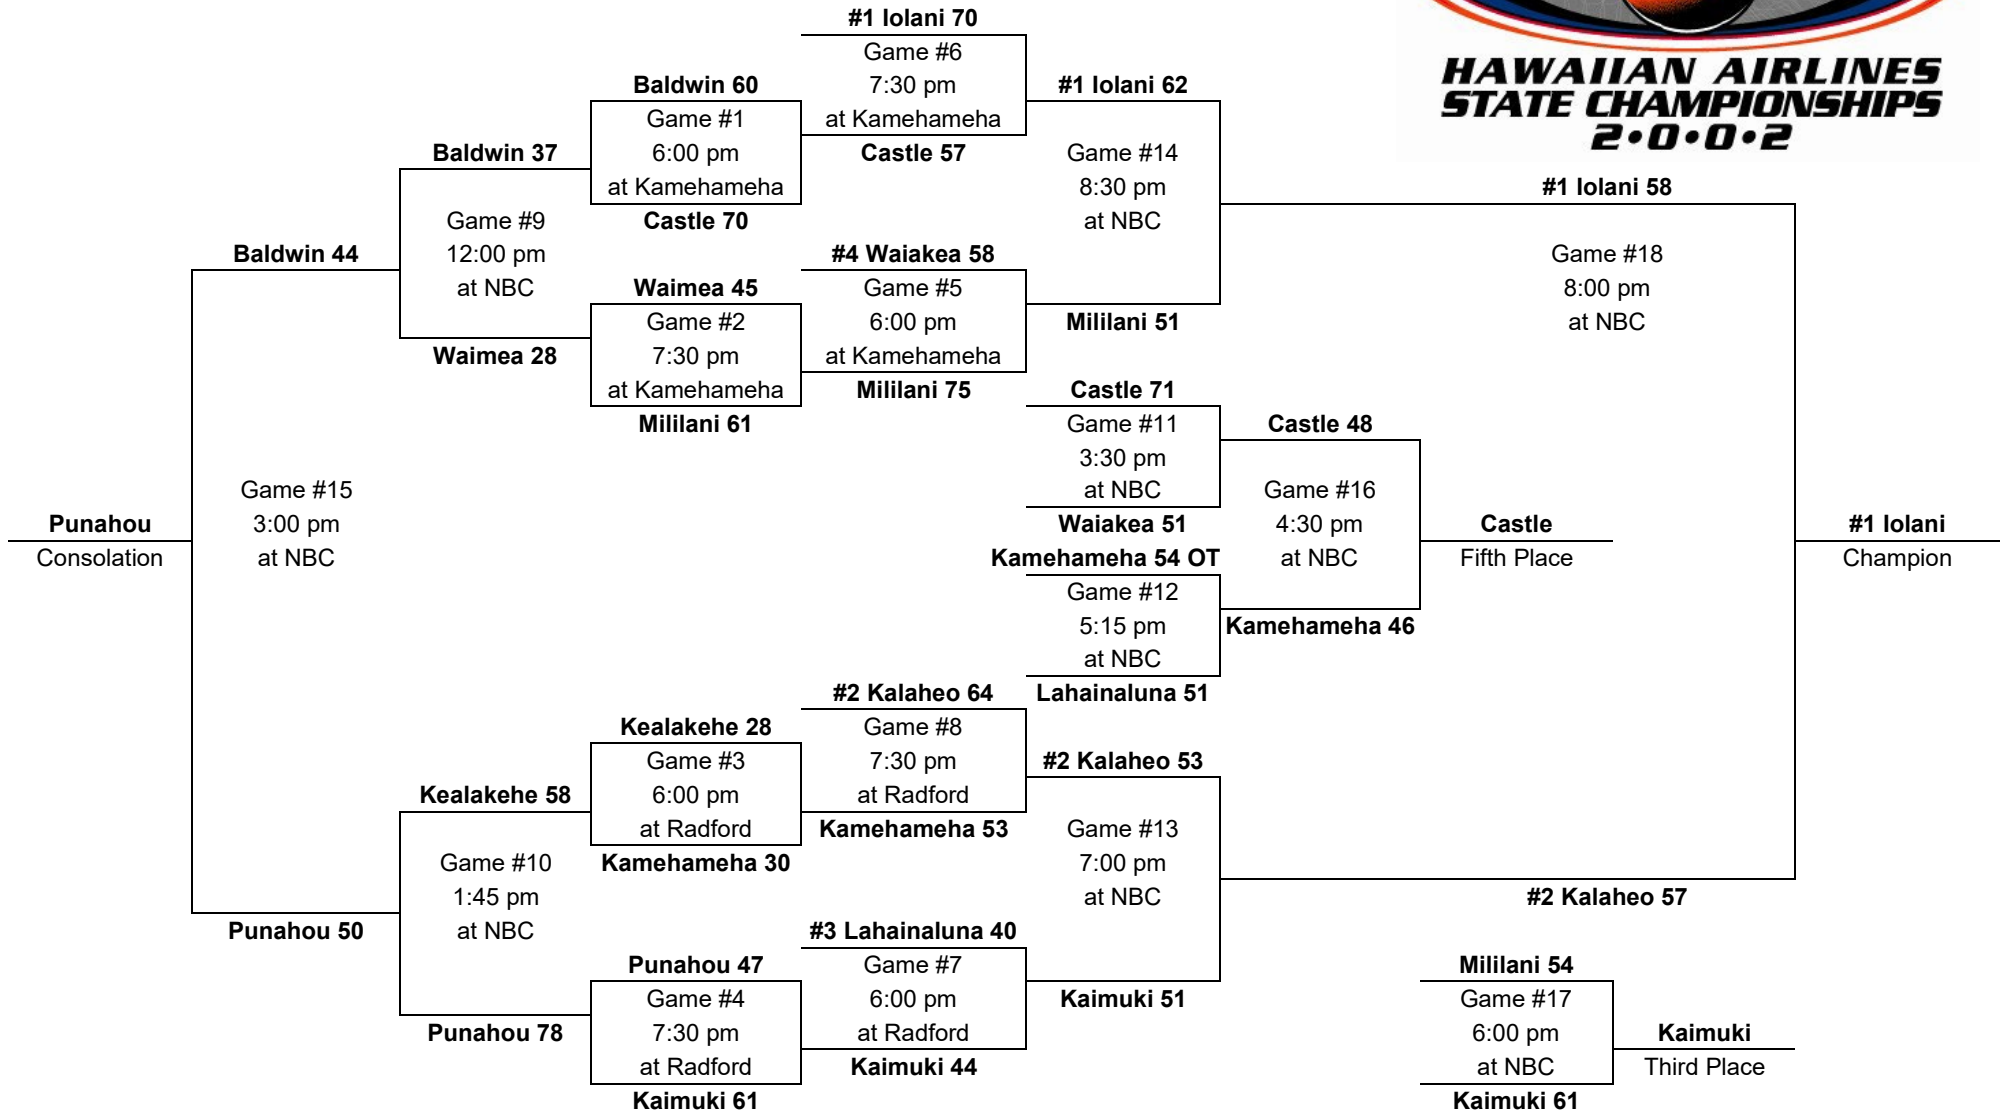

2002 – Boys Basketball - Division AA: 12-team tournament (Radford gym, Kekuhaupio gym, Neal S. Blaisdell Arena)

Saturday,
Feb. 23

Friday,
Feb. 22

Wednesday,
Feb. 20

Thursday,
Feb. 21

Friday,
Feb. 22

Saturday,
Feb. 23