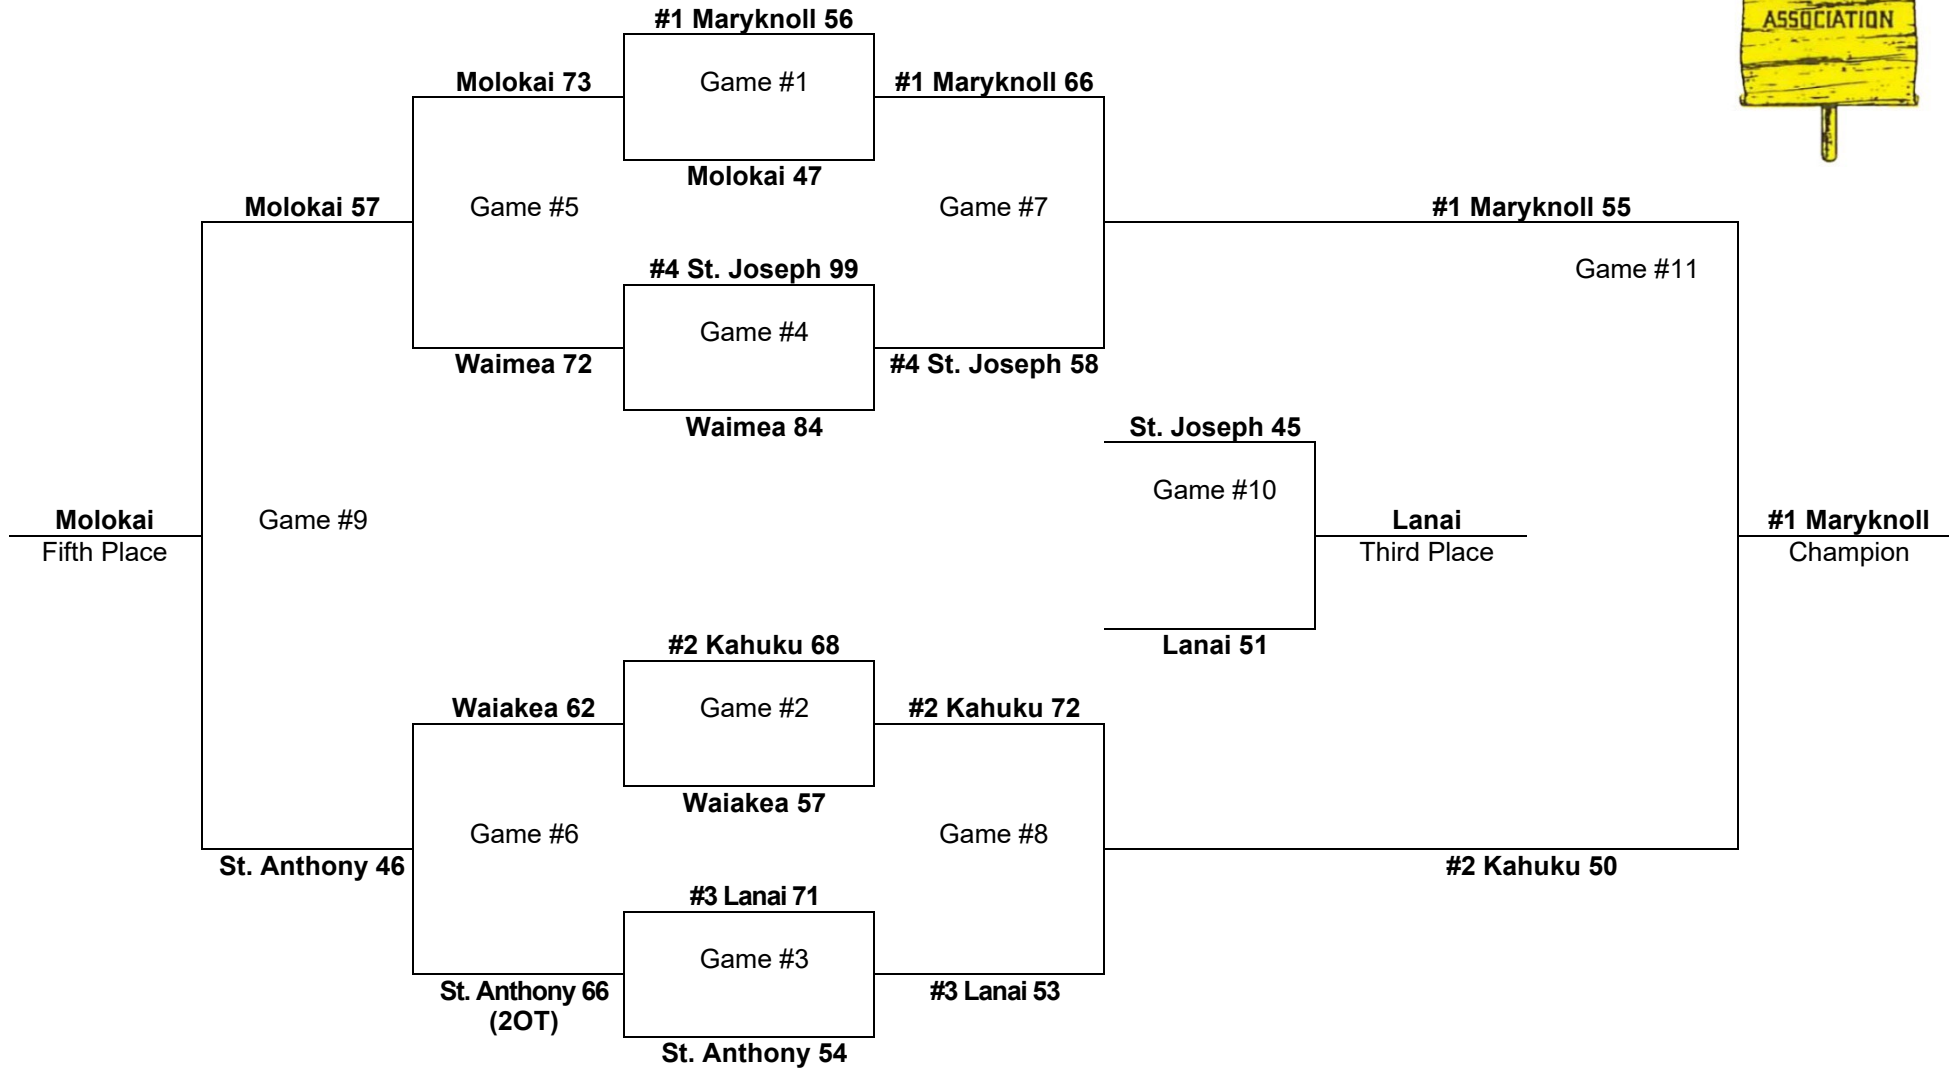

1979 – Boys Basketball - Division "A": 8-team tournament (Lanai High School)

Saturday
March 10

Friday
March 9

Thursday
March 8

Friday
March 9

Saturday
March 10

PARTICIPATING TEAMS

OIA (1) 1. Kahuku	ILH (1) 1. Maryknoll	BIIF (2) 1. St. Joseph 2. Waiakea	MIL (3) 1. Lanai 2. Molokai 3. St. Anthony	KIF (1) 1. Waimea