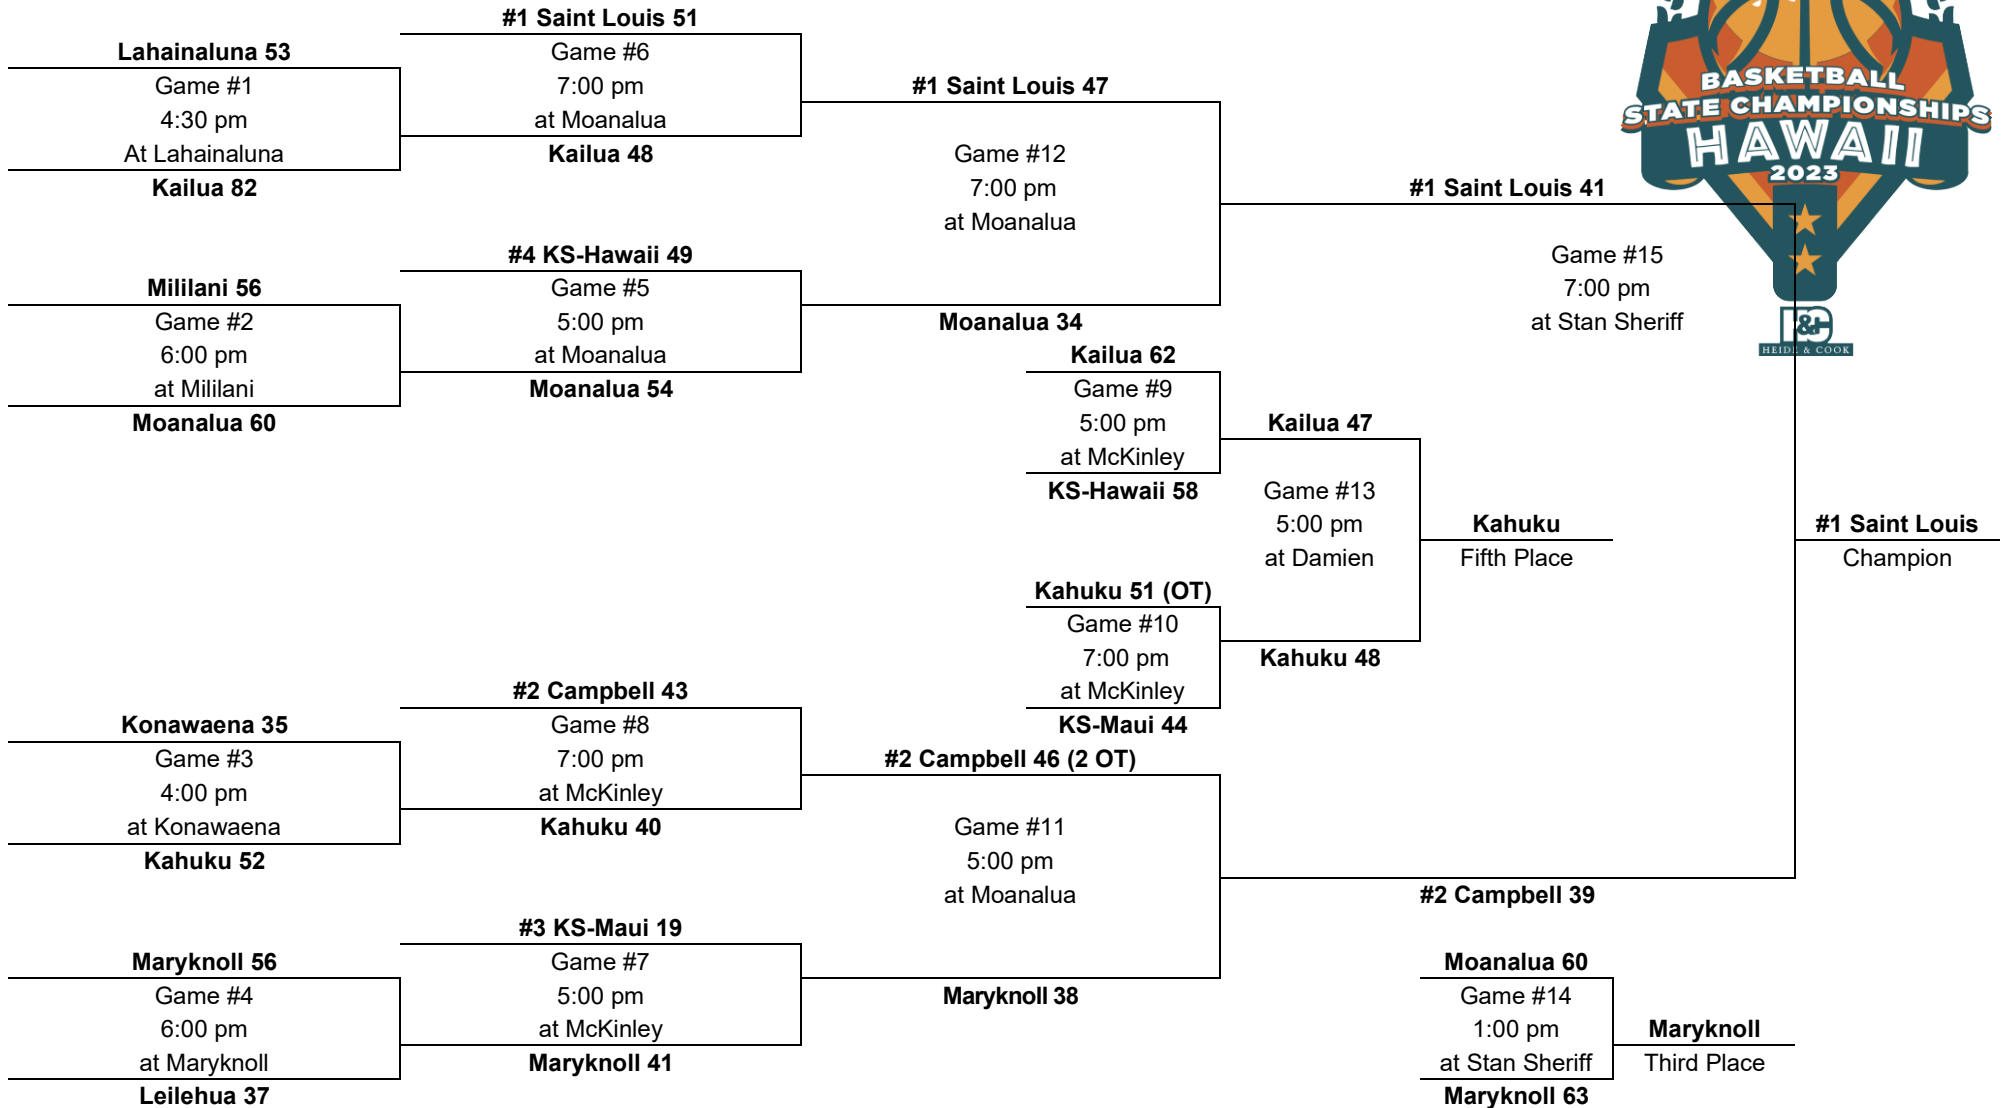

2023 – Boys Basketball - Division 1: 12-team tournament (School sites, McKinley gym, Moanalua gym, Stan Sheriff Center)

Monday, Feb. 6

Wednesday, Feb. 8

Thursday, Feb. 9

Friday, Feb. 10

PARTICIPATING TEAMS				ALL-TOURNAMENT TEAM:
OIA (6) 1. Campbell 2. Mililani 3. Kailua 4. Leilehua 5. Kahuku 6. Moanalua	ILH (2) 1. Saint Louis 2. Maryknoll	BIIF (2) 1. KS-Hawaii 2. Konawaena	MIL (2) 1. KS-Maui 2. Lahainaluna	Pupualii Sepulona, Saint Louis– Most Outstanding Player Miles Hornage, Campbell Jordan Posiulai, Saint Louis Rondell Blenman-Villareal, Campbell Shancin Revuelto, Saint Louis Justin Yap, Maryknoll Leading scorer: (3 games): Pupualii Sepulona, Saint Louis (18-27 FG, 0-3 3-FG, 20-30 FT, 56 pts, 18.7 ppg) (4 games): Jonny Philbrick, Kailua (19 FG, 4 3-FG, 29-36 FT, 97 pts, 24.3 ppg)