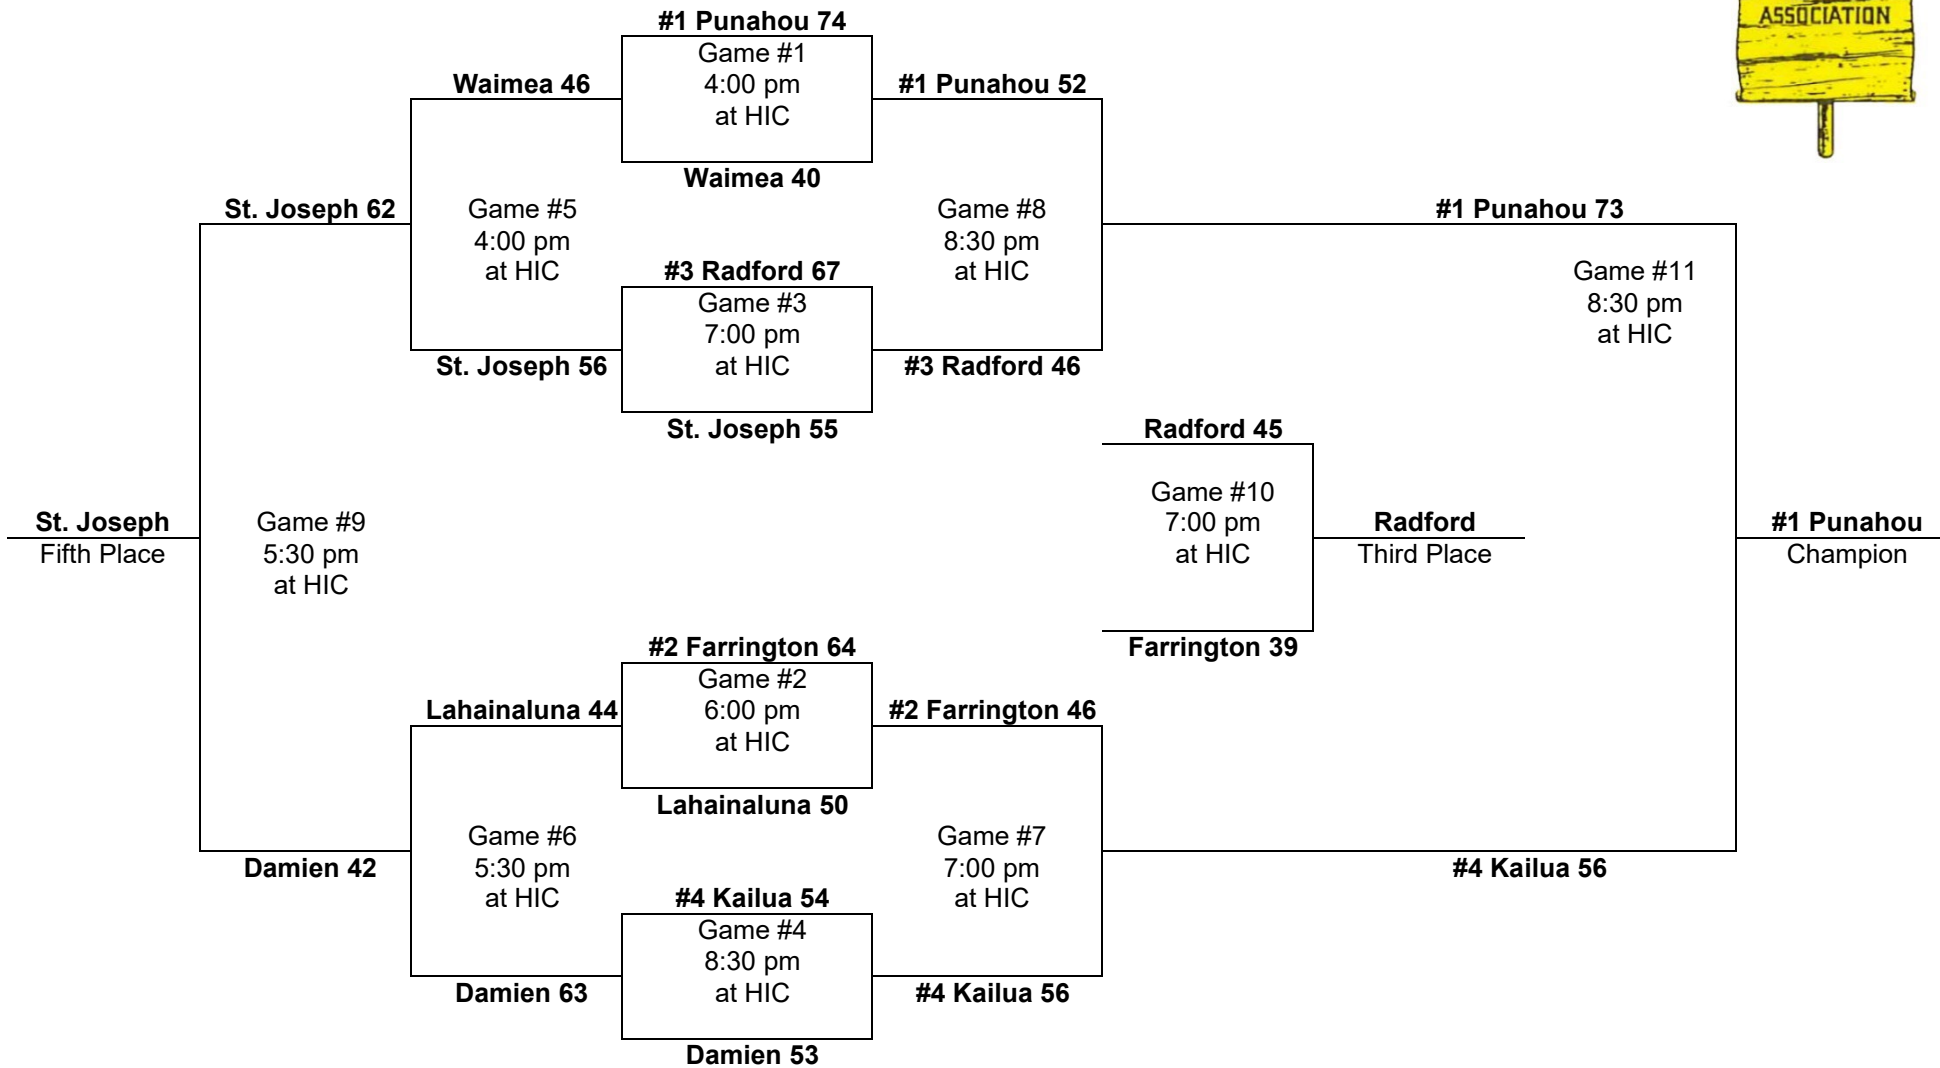

Saturday
March 9

Friday
March 8

Thursday
March 7

Friday
March 8

Saturday
March 9