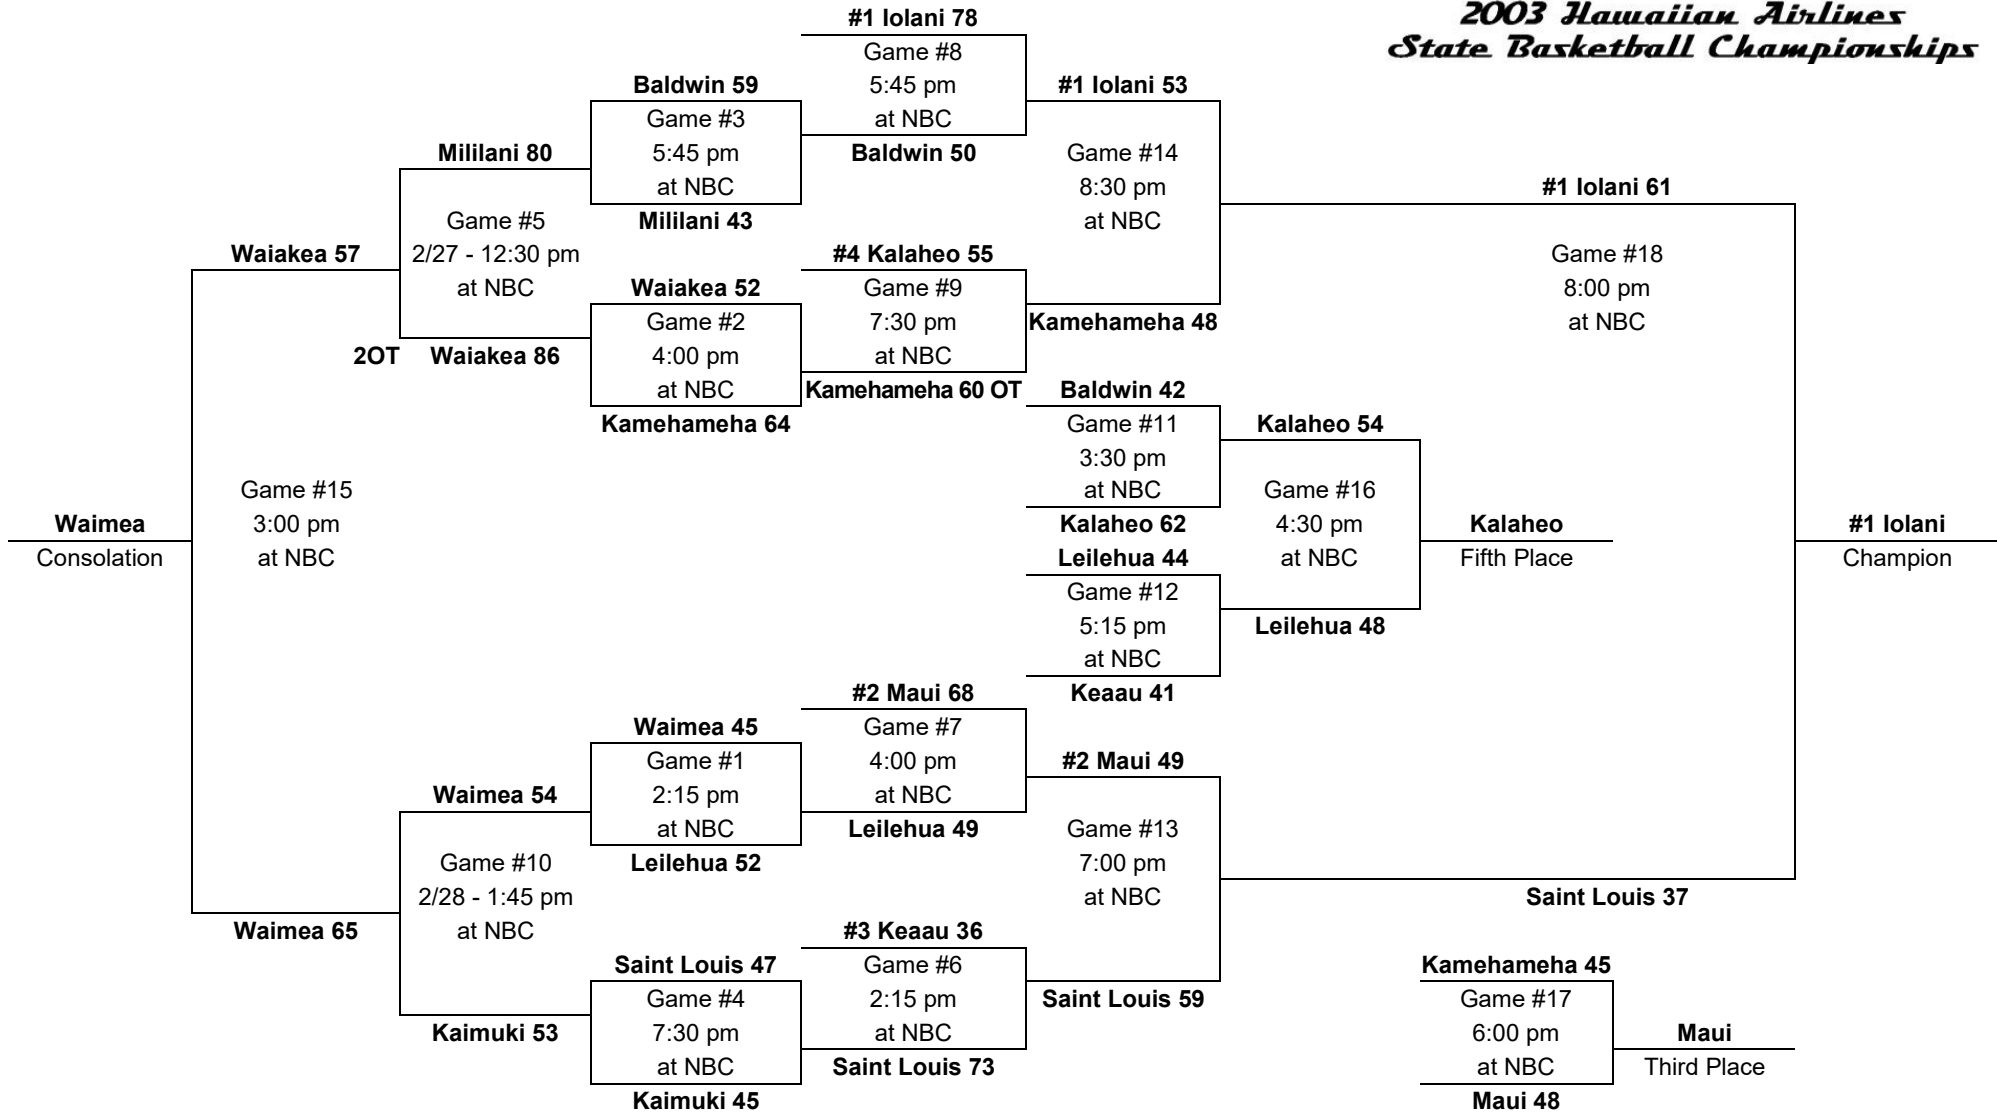

2003 Hawaiian Airlines State Basketball Championships

PARTICIPATING TEAMS					ALL-TOURNAMENT TEAM: Derrick Low, Iolani – Most Outstanding Player Jason Rivers, Saint Louis Maafu Finau, Maui Sam Wilhoite, Kalaheo Levi Bartholomew, Waiakea Bobby Nash, Iolani
OIA (4) 1. Kalaheo 2. Leilehua 3. Kaimuki 4. Mililani	ILH (3) 1. Iolani 2. Saint Louis 3. Kamehameha	BIIF (2) 1. Keaau 2. Waiakea	MIL (2) 1. Maui 2. Baldwin	KIF (1) 1. Waimea	
Leading scorers: (3 games) Sam Wilhoite, Kalaheo (25 FG, 0 3-FG, 19-24 FT, 69 pts, 23.0 ppg) (3 games) Levi Bartholomew, Waiakea (22 FG, 1 3-FG, 22-28 FT, 67 pts, 22.3 ppg)