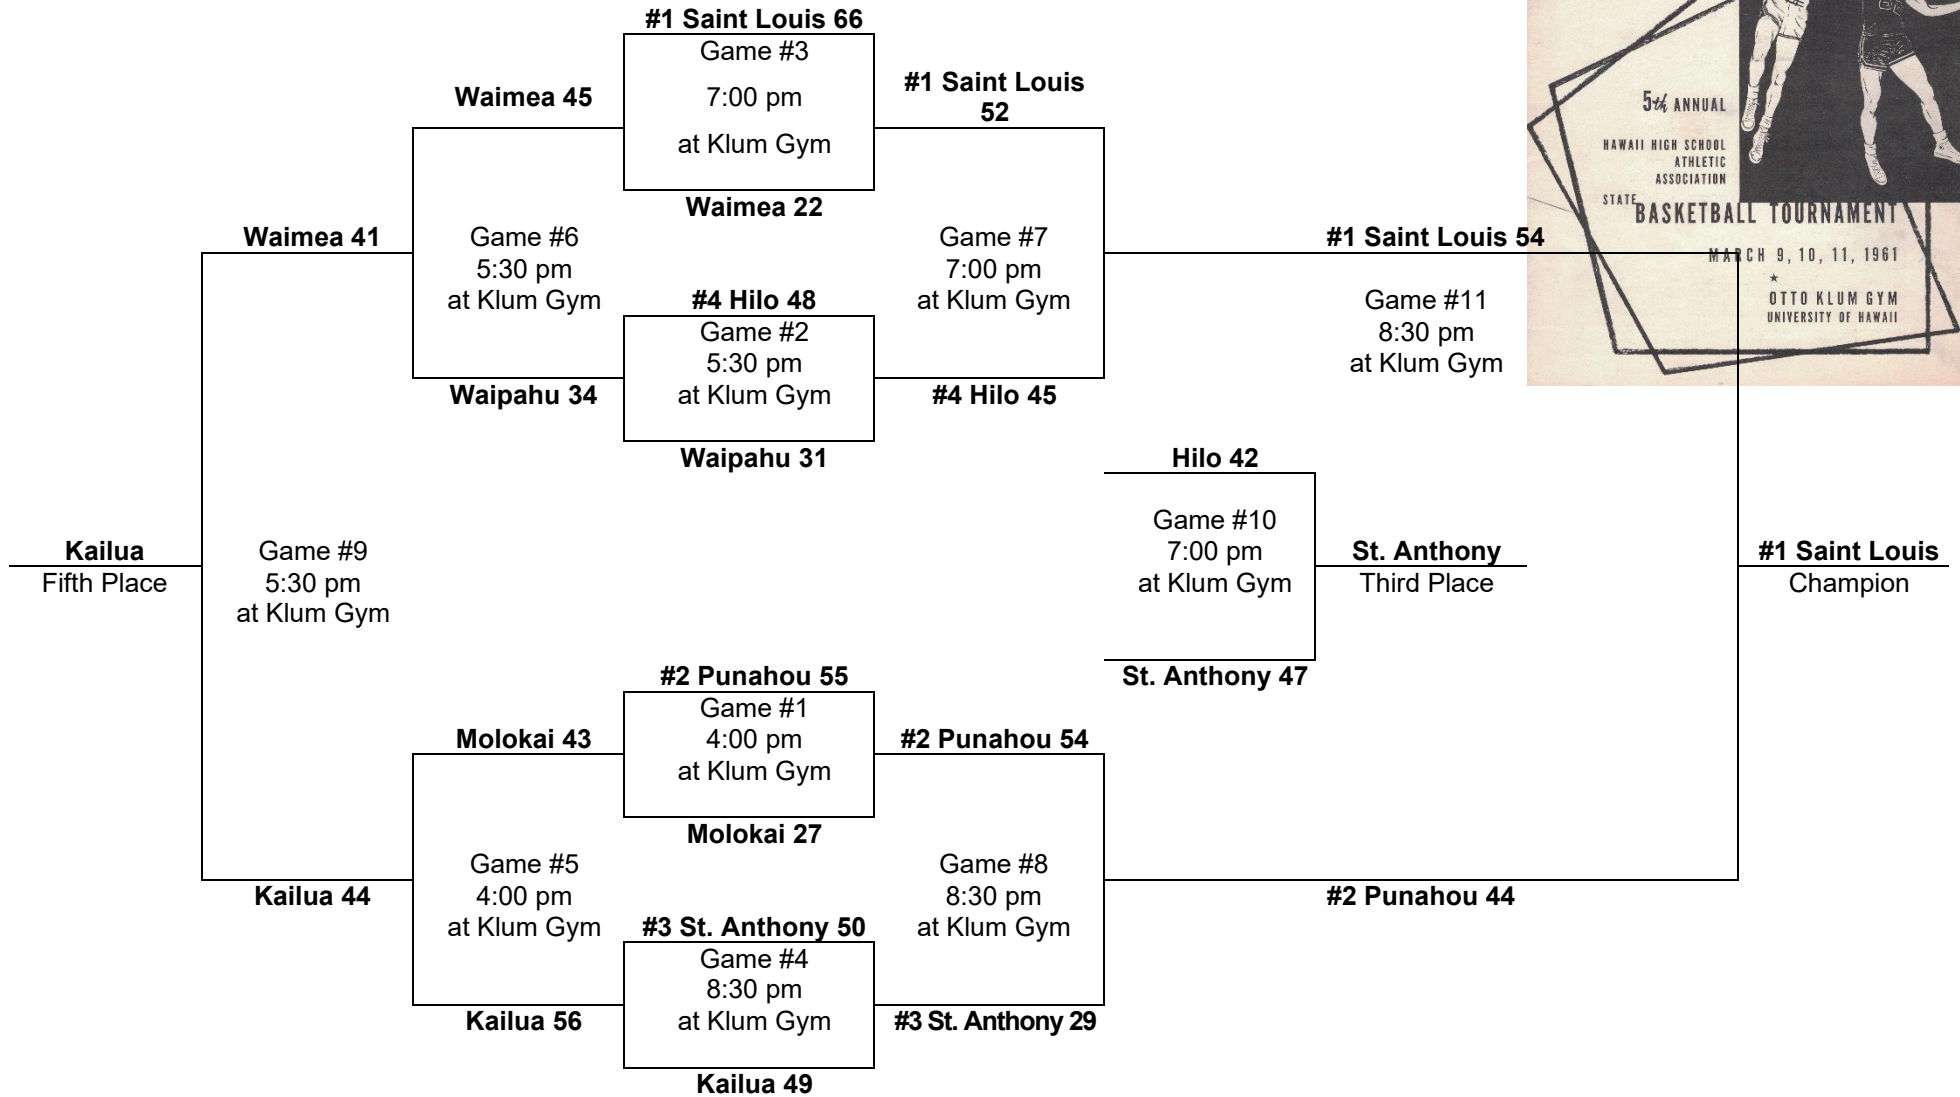

1961 – Boys Basketball - Division "A": 8-team tournament (Otto Klum Gym, University of Hawaii at Manoa)

Saturday
March 11

Friday
March 10

Thursday
March 9

Friday
March 10

Saturday
March 11

PARTICIPATING TEAMS

ROIA (2) 1. Kailua 2. Waipahu	ILH (2) 1. Saint Louis 2. Punahou	BIIF (1) 1. Hilo	MIL (1) 1. St. Anthony	MLIL (1) 1. Molokai	KIF (1) 1. Waimea	Leading scorer: Mike Davis, St. Anthony (17 FG, 21-31 FT, 55 pts, 18.3 ppg)