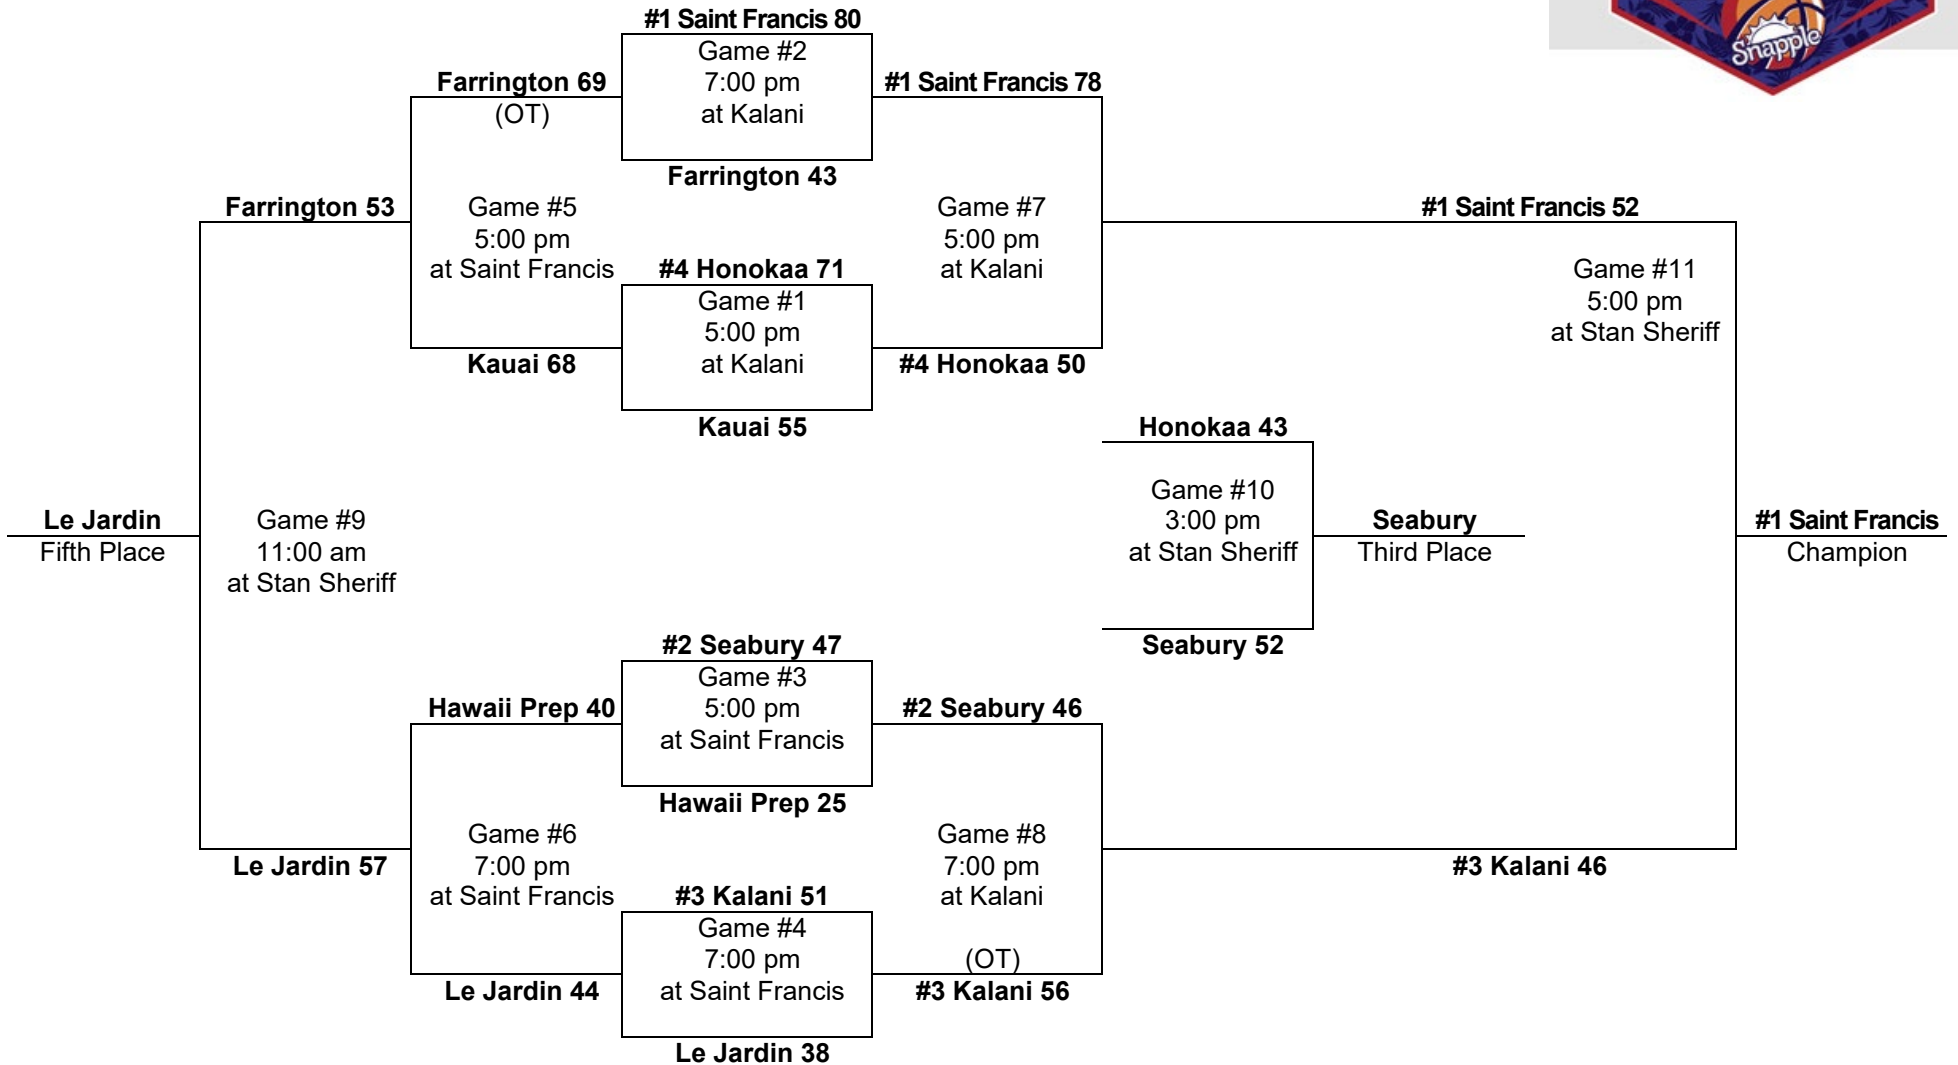

Friday
Feb. 17

Thursday
Feb. 16

Wednesday
Feb. 15

Thursday
Feb. 16

Friday
Feb. 17