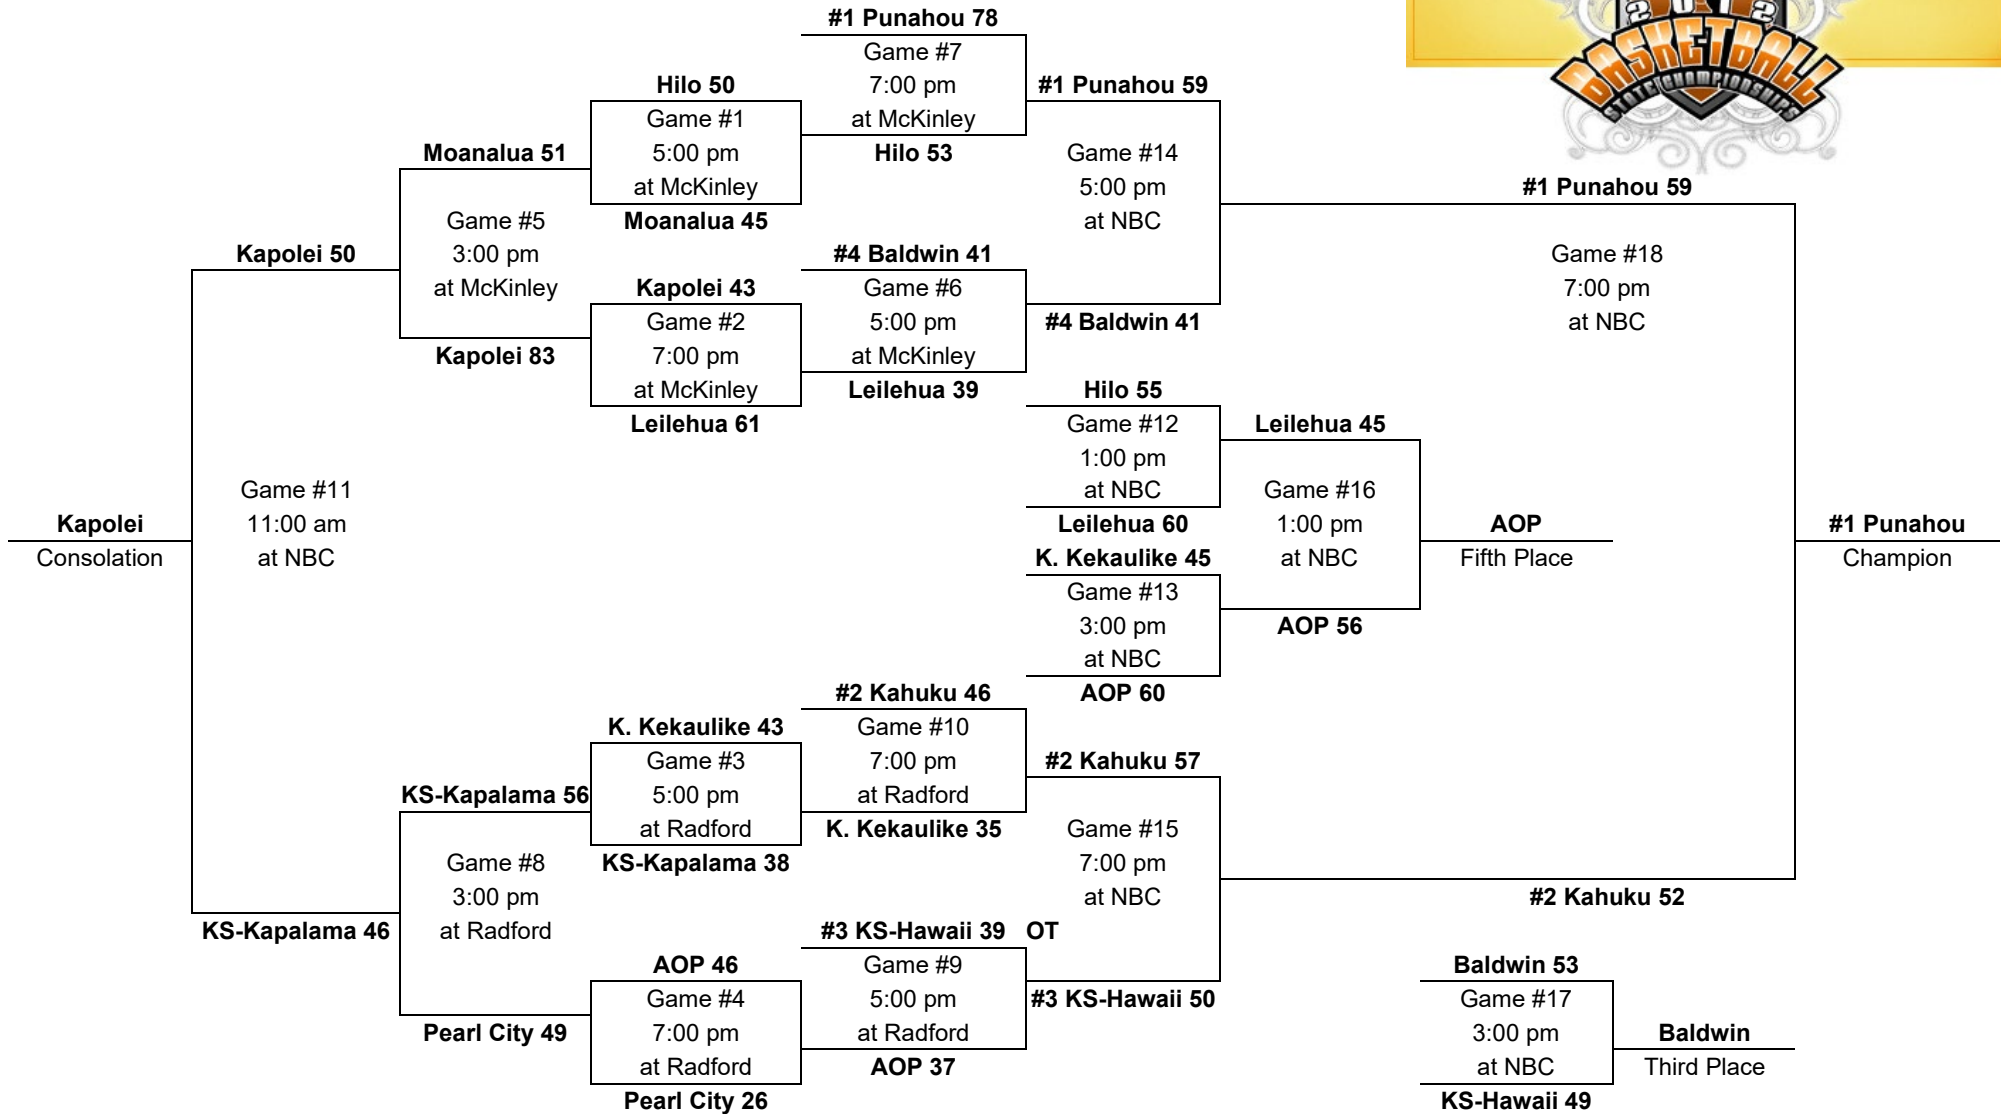

Friday,
Feb. 24

Thursday,
Feb. 23

Wednesday,
Feb. 22

Thursday,
Feb. 23

Friday,
Feb. 24

Saturday,
Feb. 25