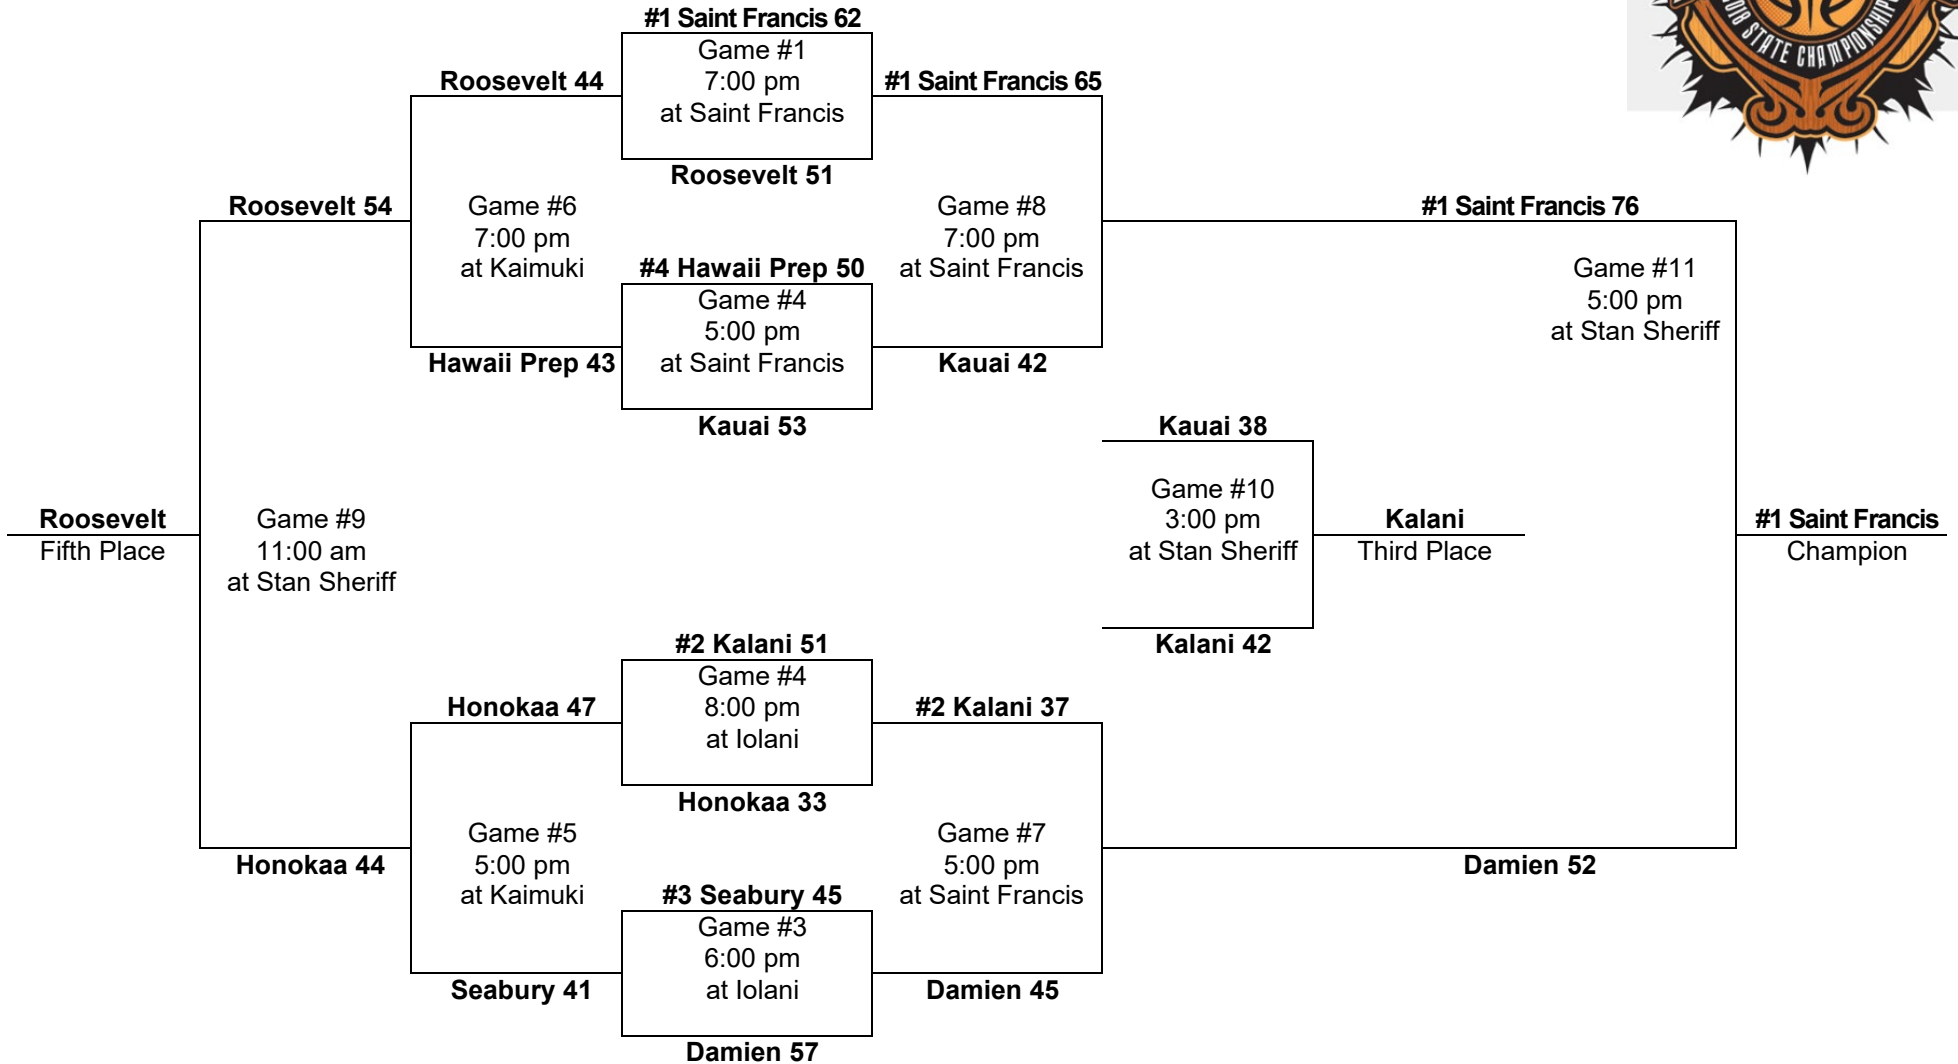

2018 – Boys Basketball - Division 2: 8-team tournament (Kaimuki gym, Iolani gym, Saint Francis gym, Stan Sheriff Center)

Friday
Feb. 16

Thursday
Feb. 15

Wednesday
Feb. 14

Thursday
Feb. 15

Friday
Feb. 16

PARTICIPATING TEAMS					ALL-TOURNAMENT TEAM:	
OIA (2) 1. Kalani 2. Roosevelt	ILH (2) 1. Saint Francis 2. Damien	BIIF (2) 1. Hawaii Prep 2. Honokaa	MIL (1) 1. Seabury	KIF (1) 1. Kauai	Kameron Ng, Saint Francis – Most Outstanding Player	
					Kordel Ng, Saint Francis Micah Visoria, Roosevelt Lindon Sevilleja, Damien	
					Boris Vukovic, Saint Francis Kolin Galdiano, Damien