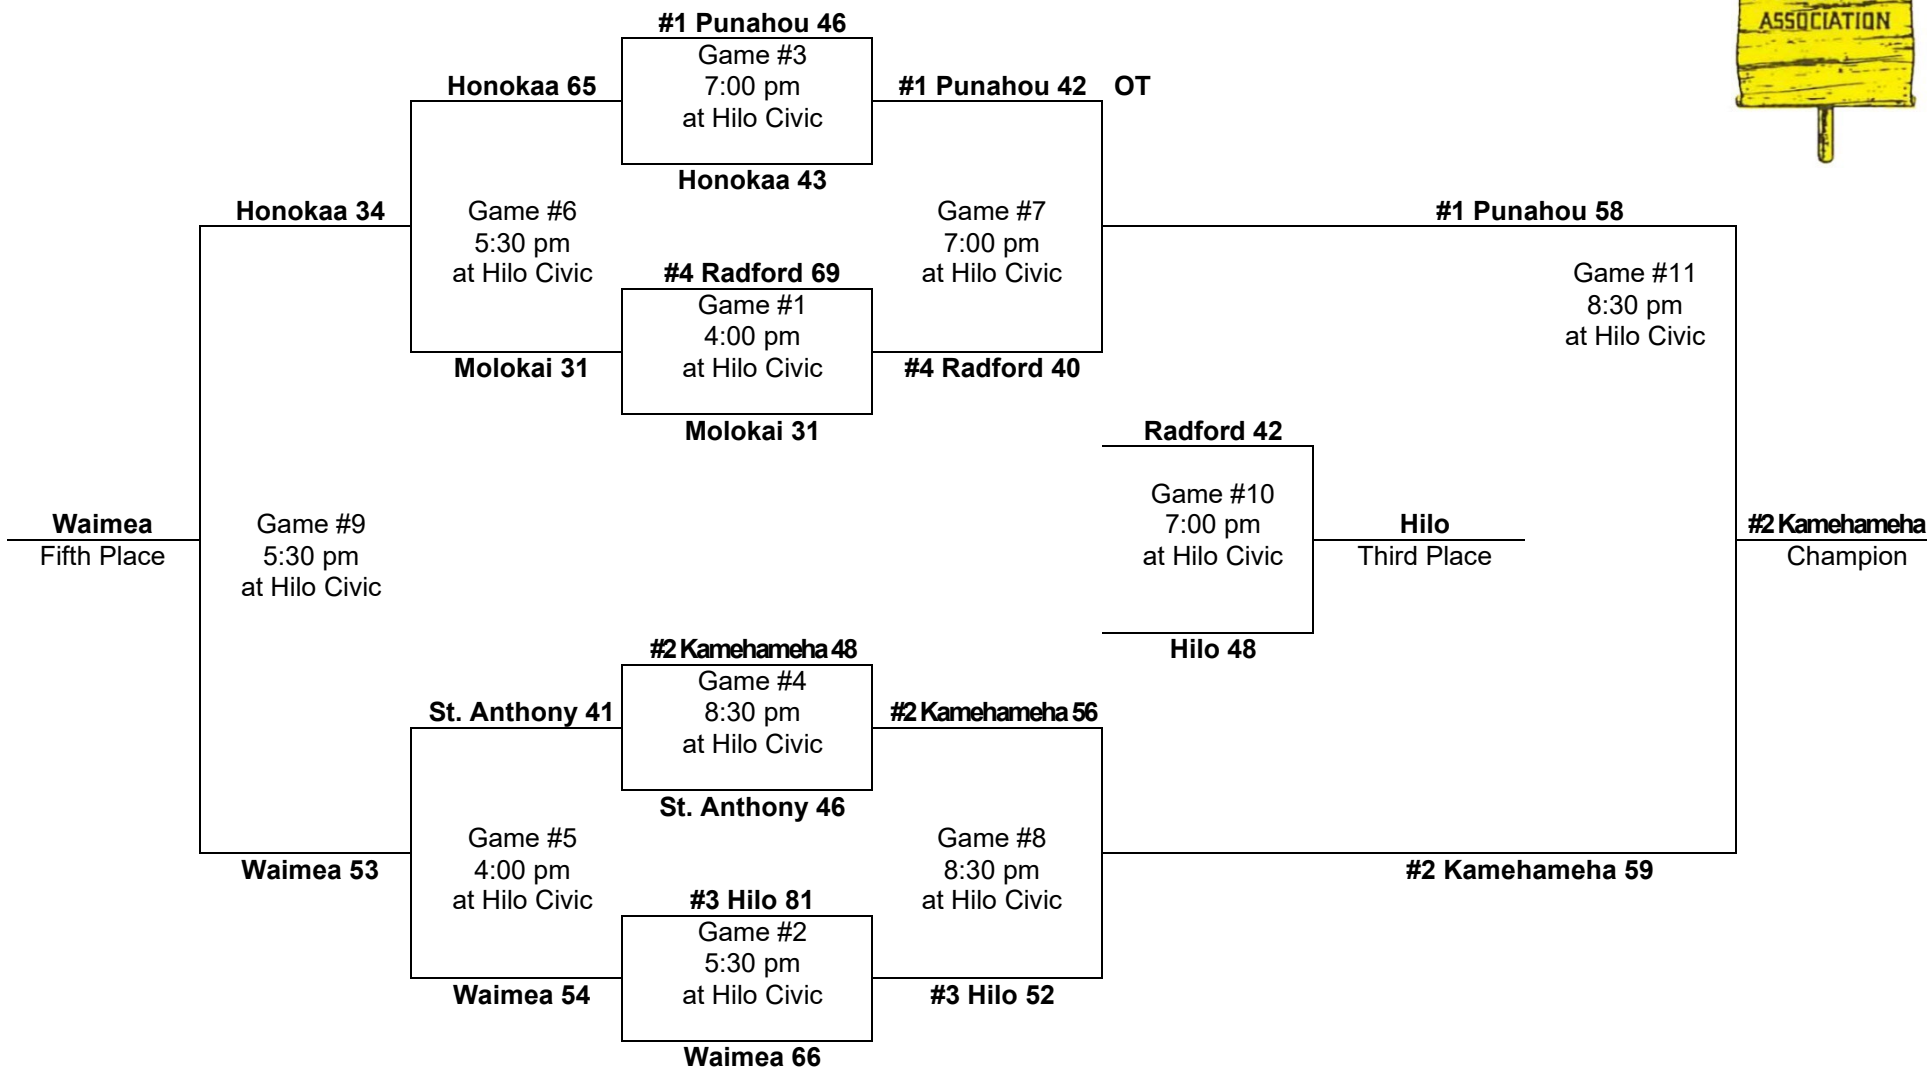

1962 – Boys Basketball - Division "A": 8-team tournament (Hilo Civic Auditorium)

**Saturday
March 10**

**Friday
March 9**

**Thursday
March 8**

**Friday
March 9**

**Saturday
March 10**

PARTICIPATING TEAMS						Leading scorer:
ROIA (1) 1. Radford	ILH (2) 1. Punahou 2. Kamehameha	BIIF (2) 1. Hilo 2. Honokaa	MIL (1) 1. St. Anthony	MLIL (1) 1. Molokai	KIF (1) 1. Waimea	Dennis Maedo, Hilo (22 FG, 9 FT, 53 pts, 17.7 ppg)