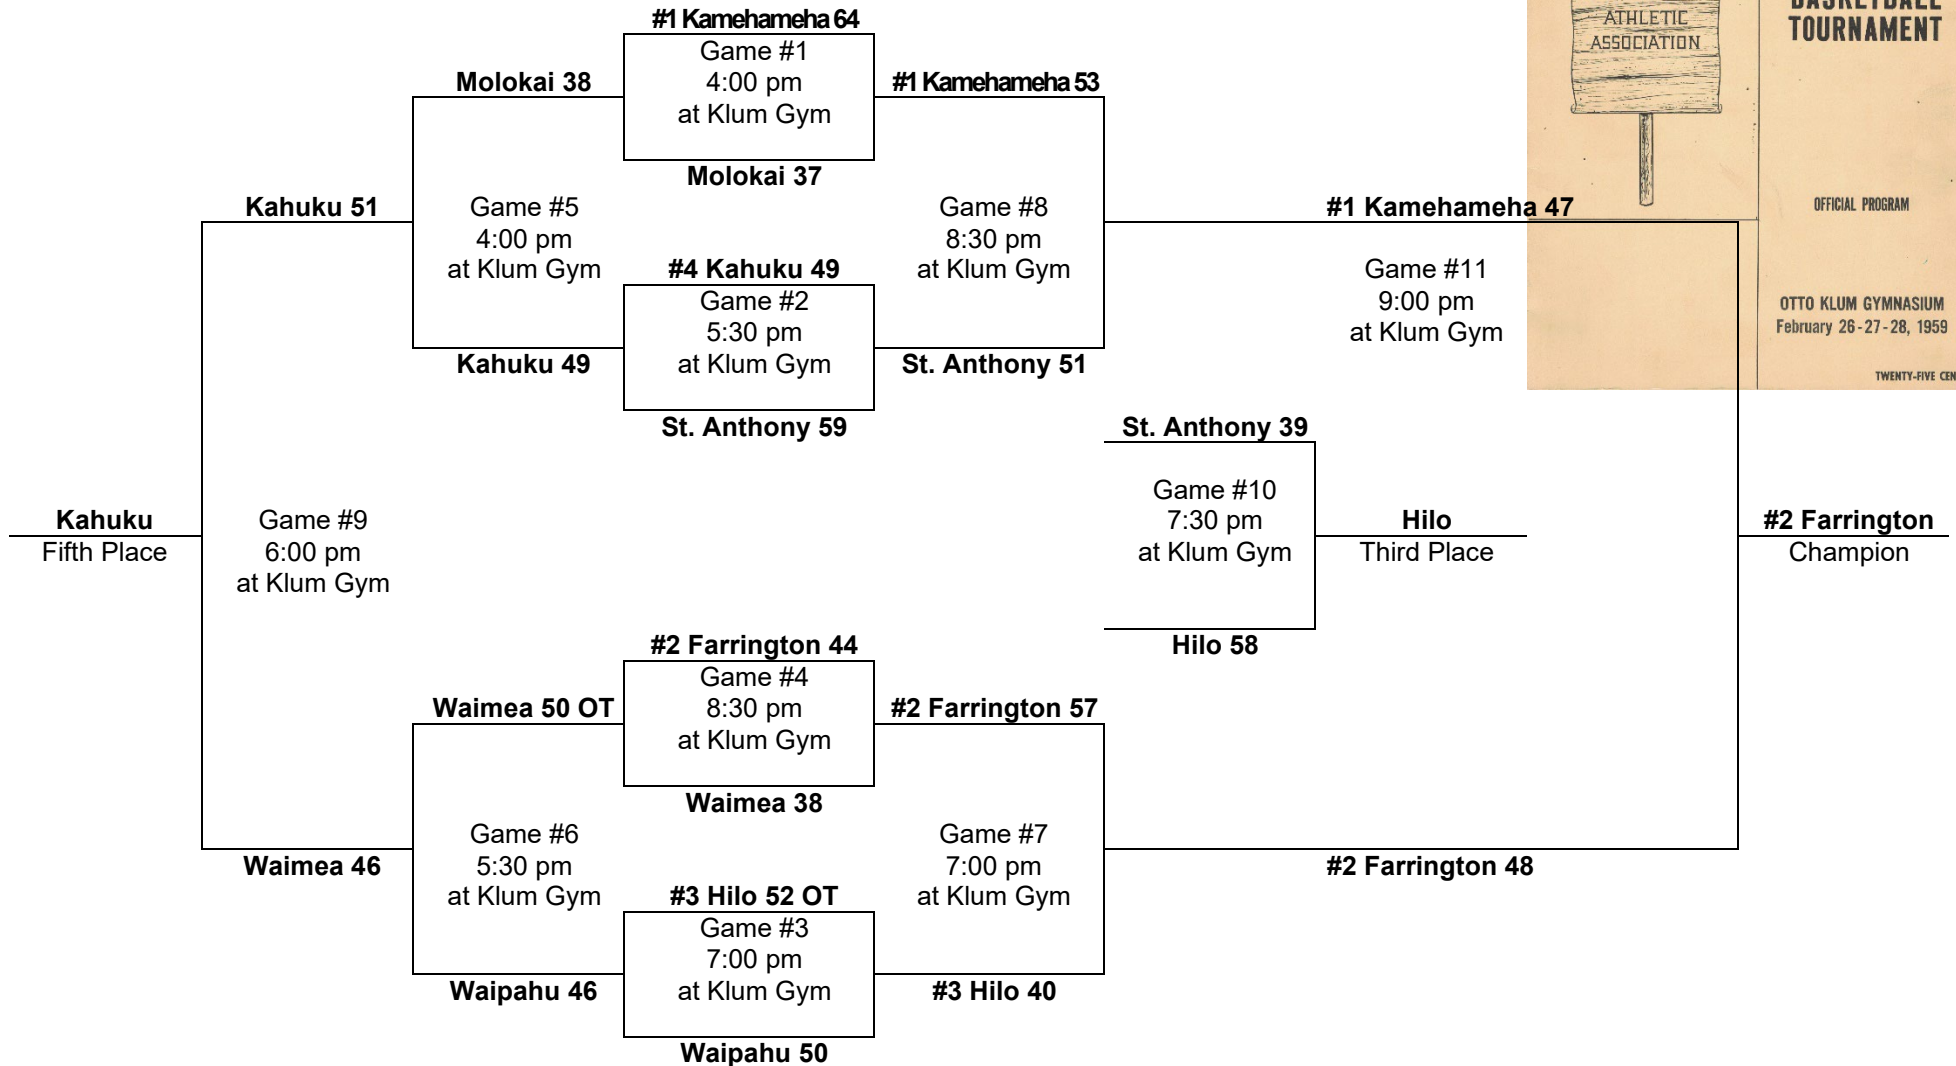

1959

– Boys Basketball - Division "A": 8-team tournament (Otto Klum Gym, University of Hawaii at Manoa)

Saturday
Feb. 28

Friday
Feb. 27

Thursday
Feb. 26

Friday
Feb. 27

Saturday
Feb. 28

PARTICIPATING TEAMS						Leading scorer:
ROIA (2) 1. Waipahu 2. Kahuku	HIL (2) 1. Kamehameha 2. Farrington	BIIF (1) 1. Hilo	MIL (1) 1. St. Anthony	MLIL (1) 1. Molokai	KIF (1) 1. Waimea	Wayne Foster, Kamehameha (26 FG, 21 FT, 73 pts, 24.3 ppg)