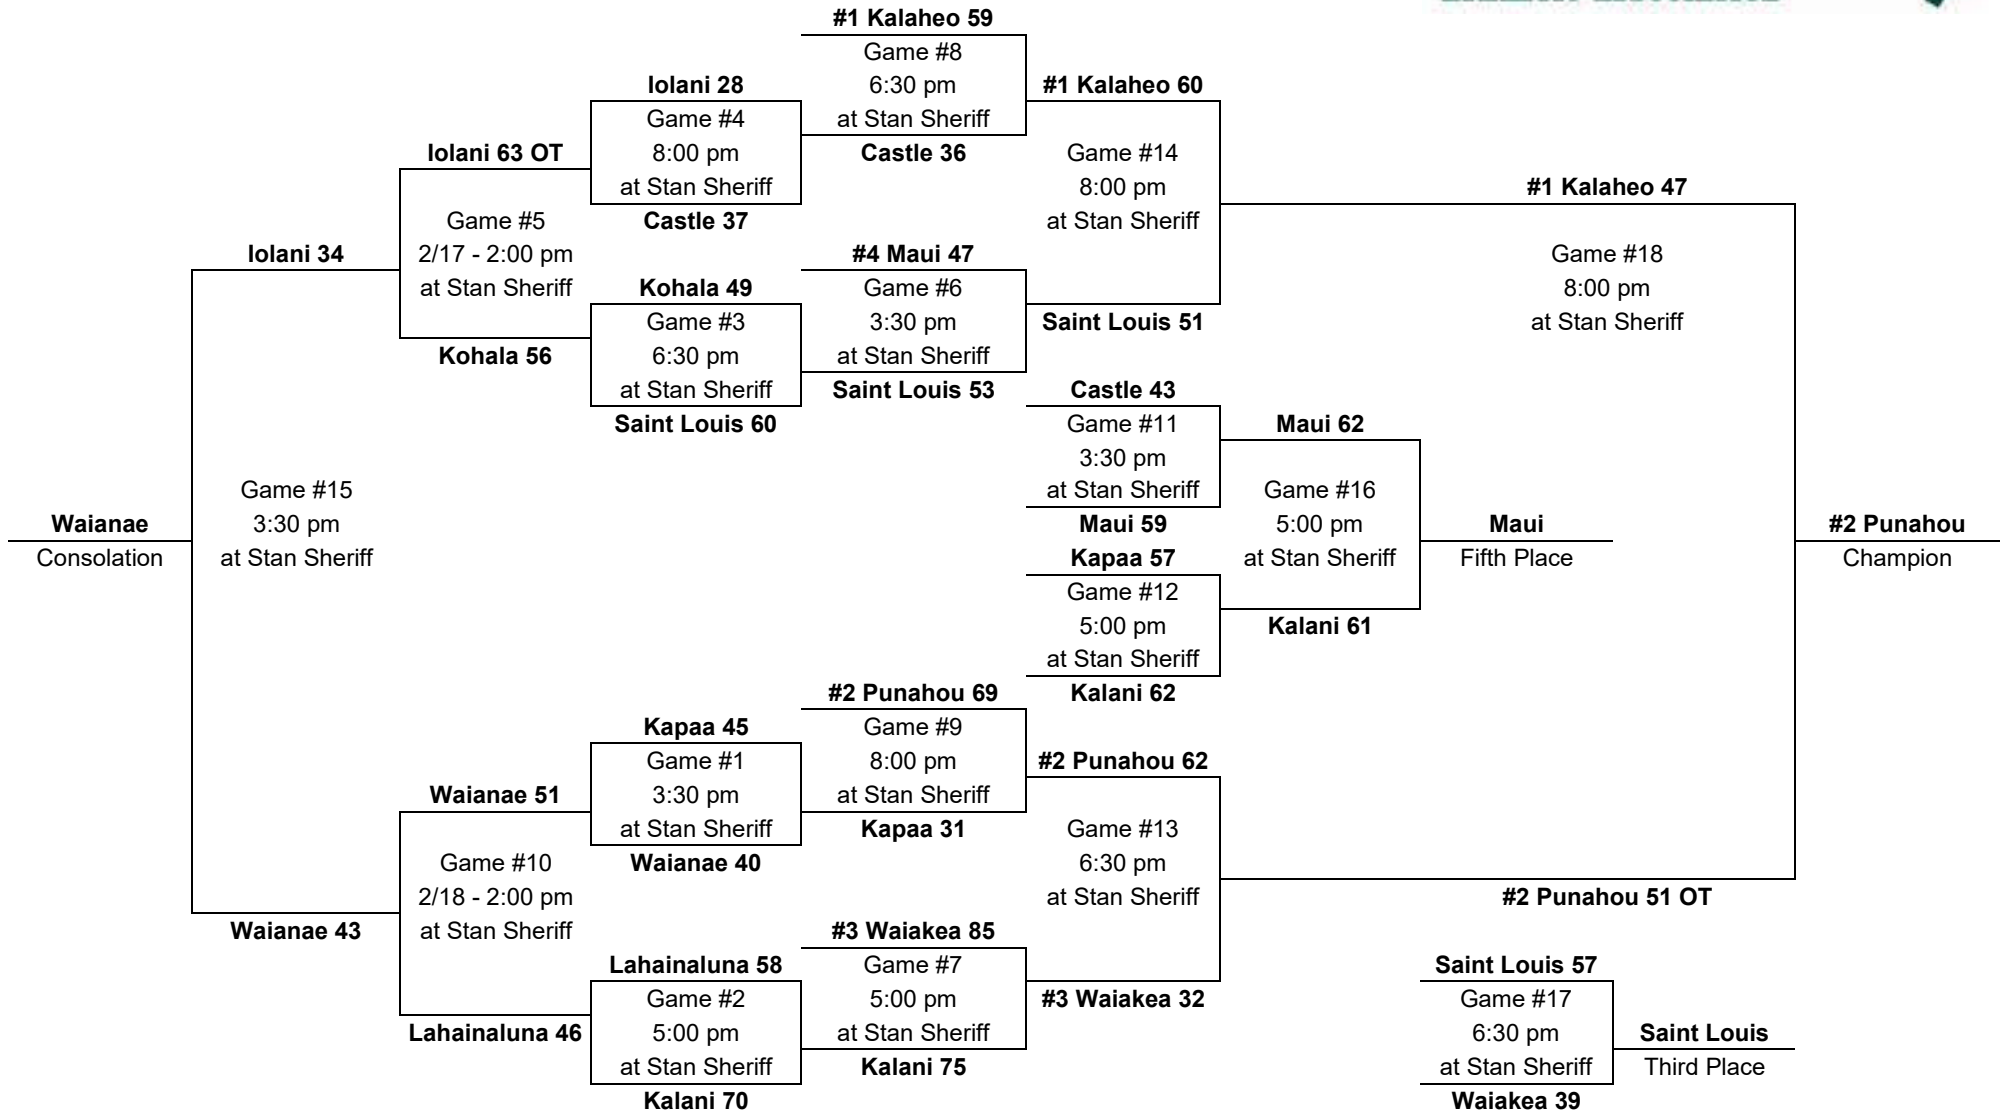

1999 – Boys Basketball - Division AA: 12-team tournament (Stan Sheriff Center, UH Manoa)

Friday,
Feb. 19

Wed., Feb. 17
Thurs., Feb. 18

Tuesday,
Feb. 16

Wednesday,
Feb. 17

Thursday,
Feb. 18

Friday,
Feb. 19

PARTICIPATING TEAMS					ALL-TOURNAMENT TEAM: Brandon Brooks, Punahou – MOP Julian Sensley, Kalaheo Zachary Stephens, Punahou Everett Frye, Kalani Kyle Bartholomew, Waiakea Matt Vivas, Saint Louis
OIA (4) 1. Kalaheo 2. Kalani 3. Waianae 4. Castle	ILH (3) 1. Punahou 2. Saint Louis 3. Iolani	BIIF (2) 1. Waiakea 2. Kohala	MIL (2) 1. Maui 2. Lahainaluna	KIF (1) 1. Kapaa	

Leading scorers:
(3 games) Kyle Bartholomew, Waiakea (21 FG, 3 3-FG, 13-20 FT, 58 pts, 19.3 ppg)
(4 games) Everett Frye, Kalani (34 FG, 10 3-FG, 19-24 FT, 97 pts, 24.3 ppg)