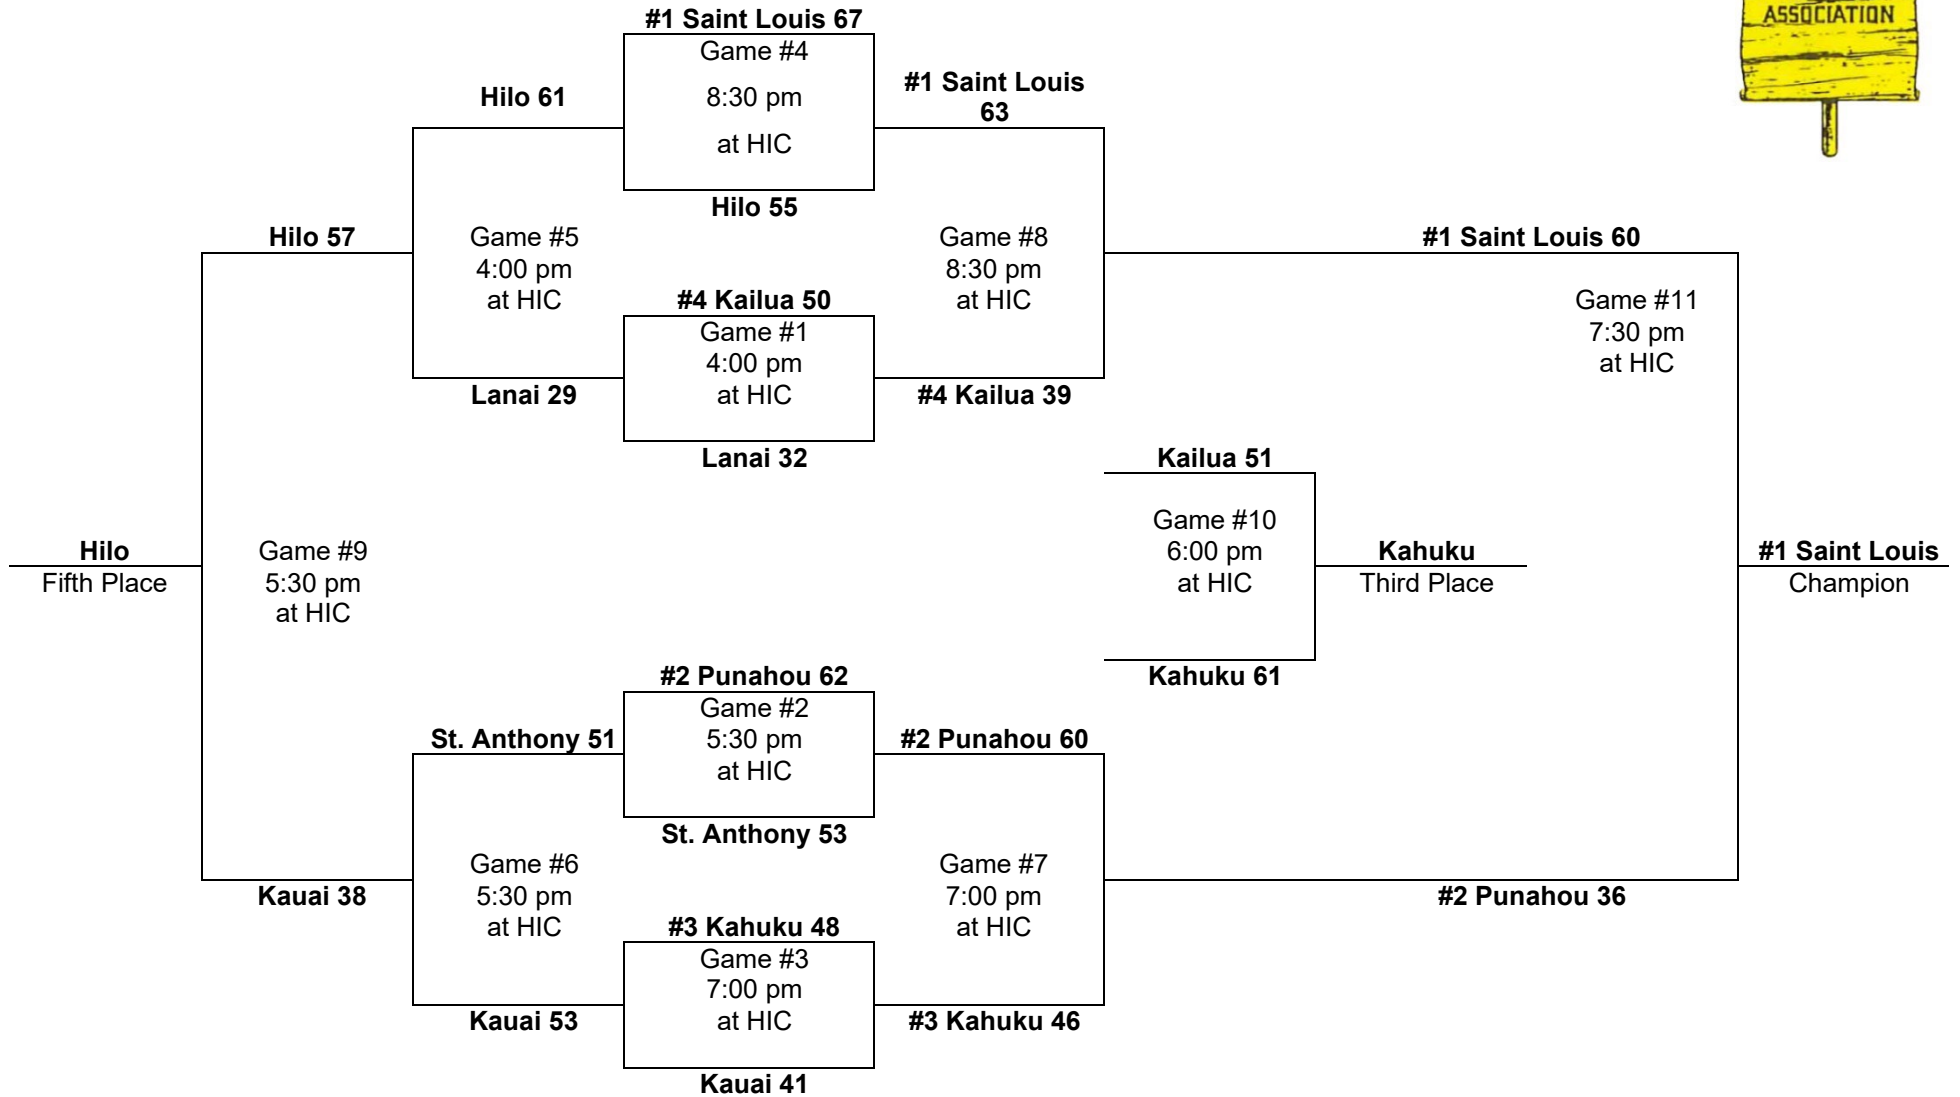

1968 – Boys Basketball - Division "A": 8-team tournament (Honolulu International Center)

**Saturday
March 9**

**Friday
March 8**

**Thursday
March 7**

**Friday
March 8**

**Saturday
March 9**

PARTICIPATING TEAMS