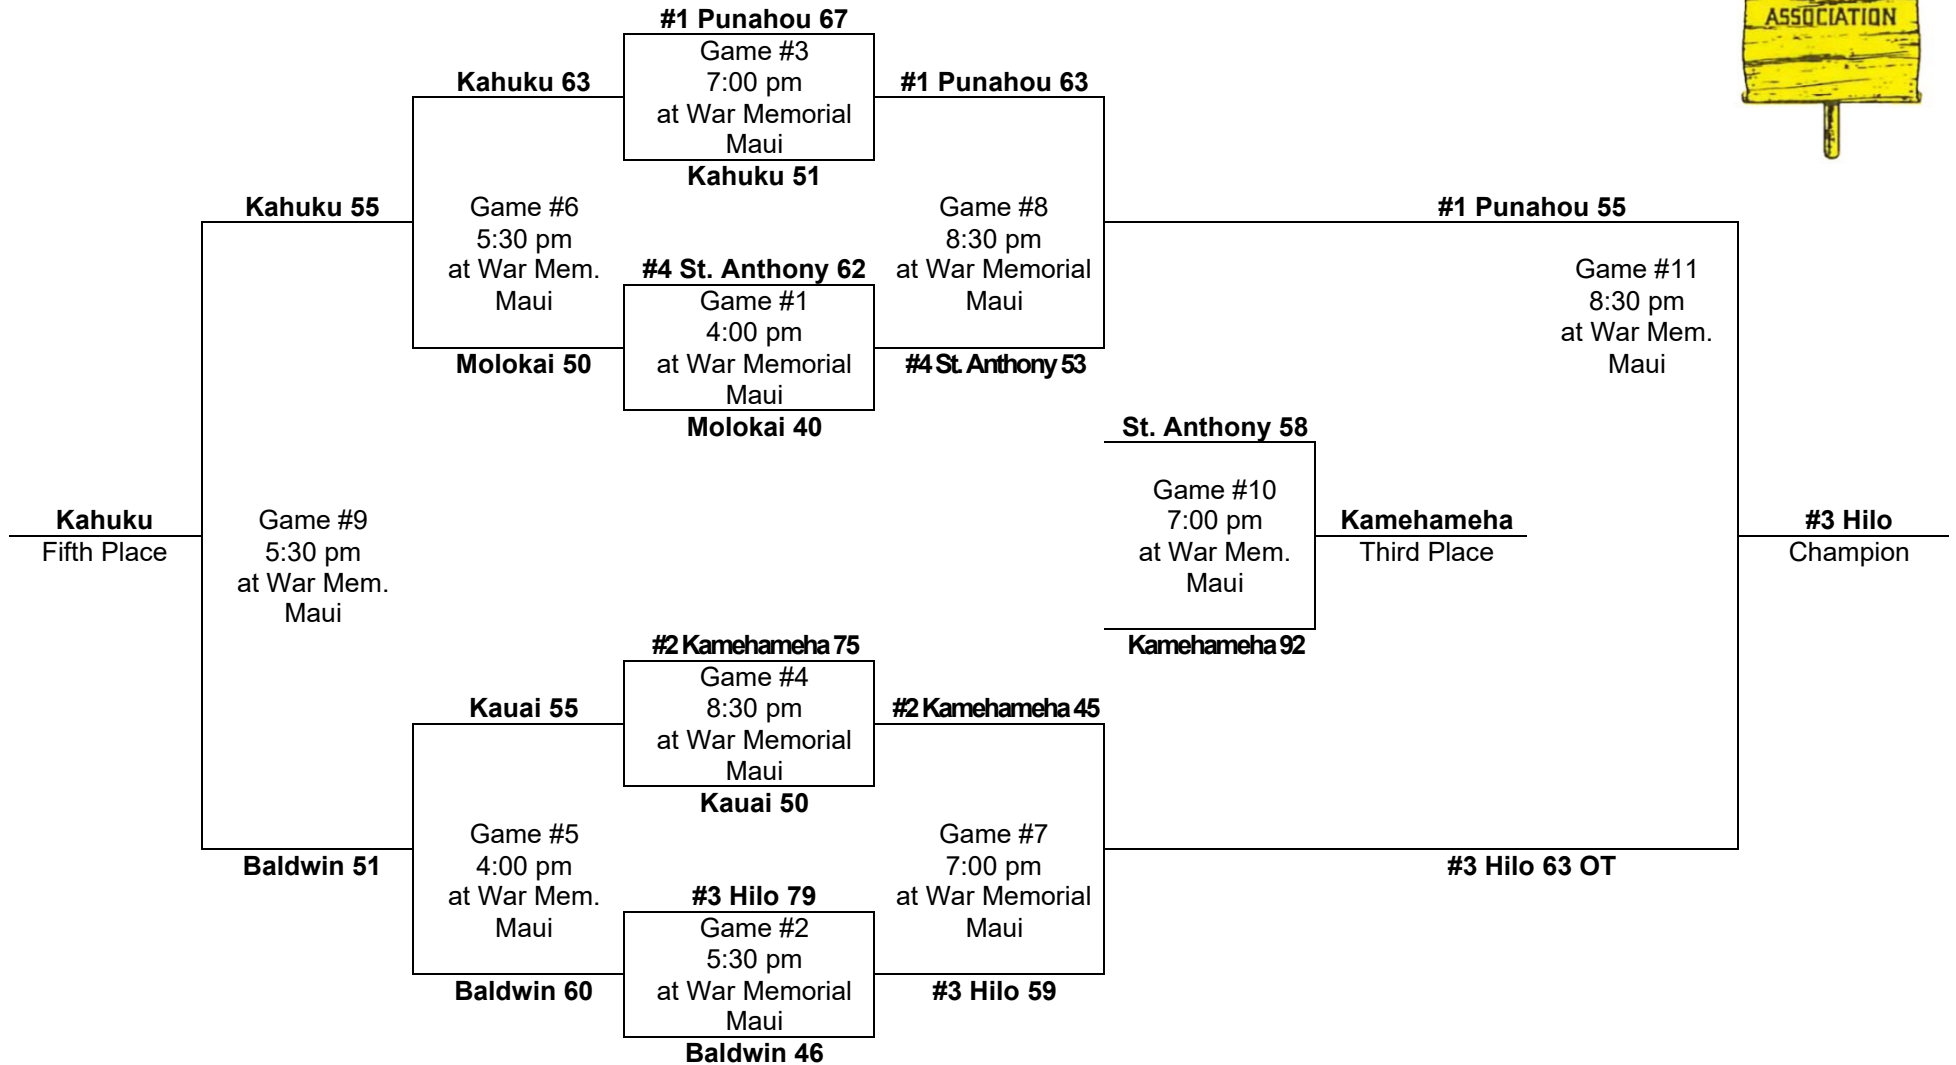

**Saturday
March 7**

**Friday
March 6**

**Thursday
March 5**

**Friday
March 6**

**Saturday
March 7**