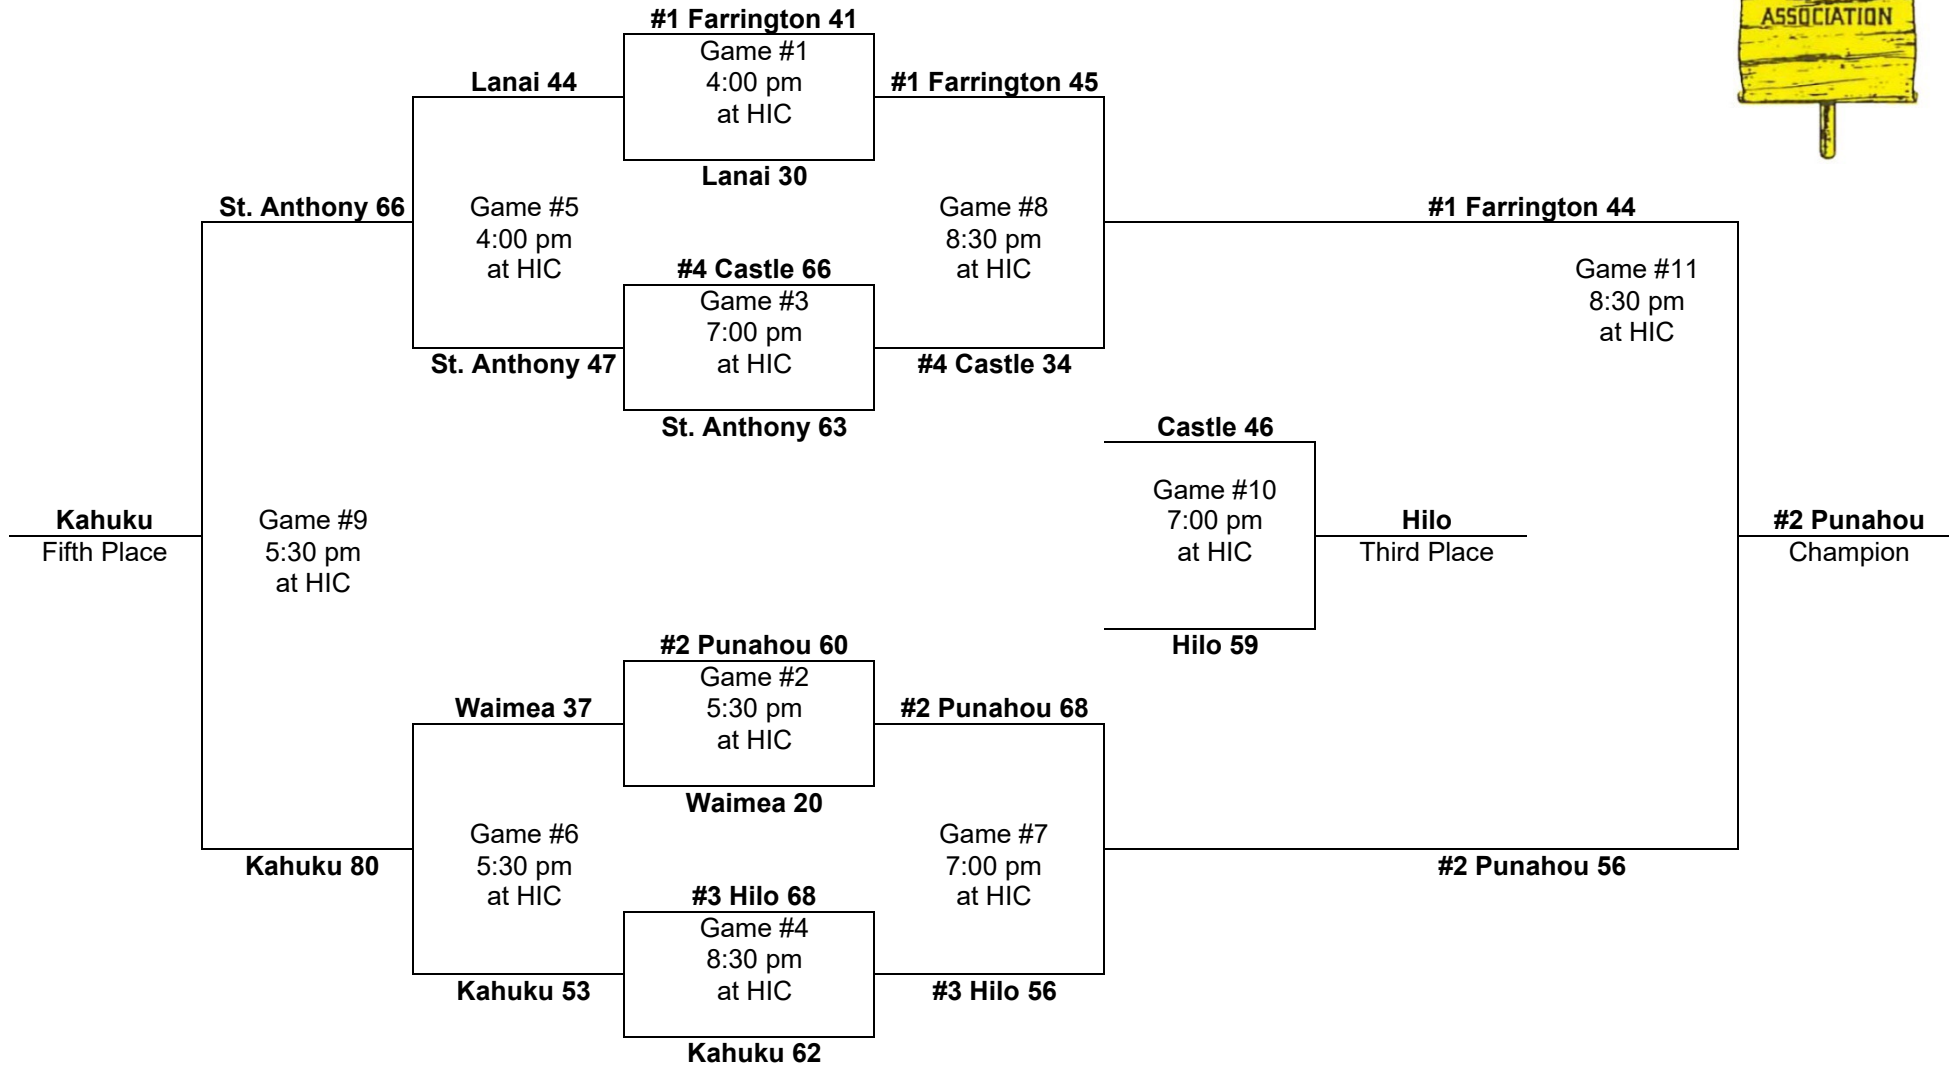

Saturday
March 7

Friday
March 6

Thursday
March 5

Friday
March 6

Saturday
March 7