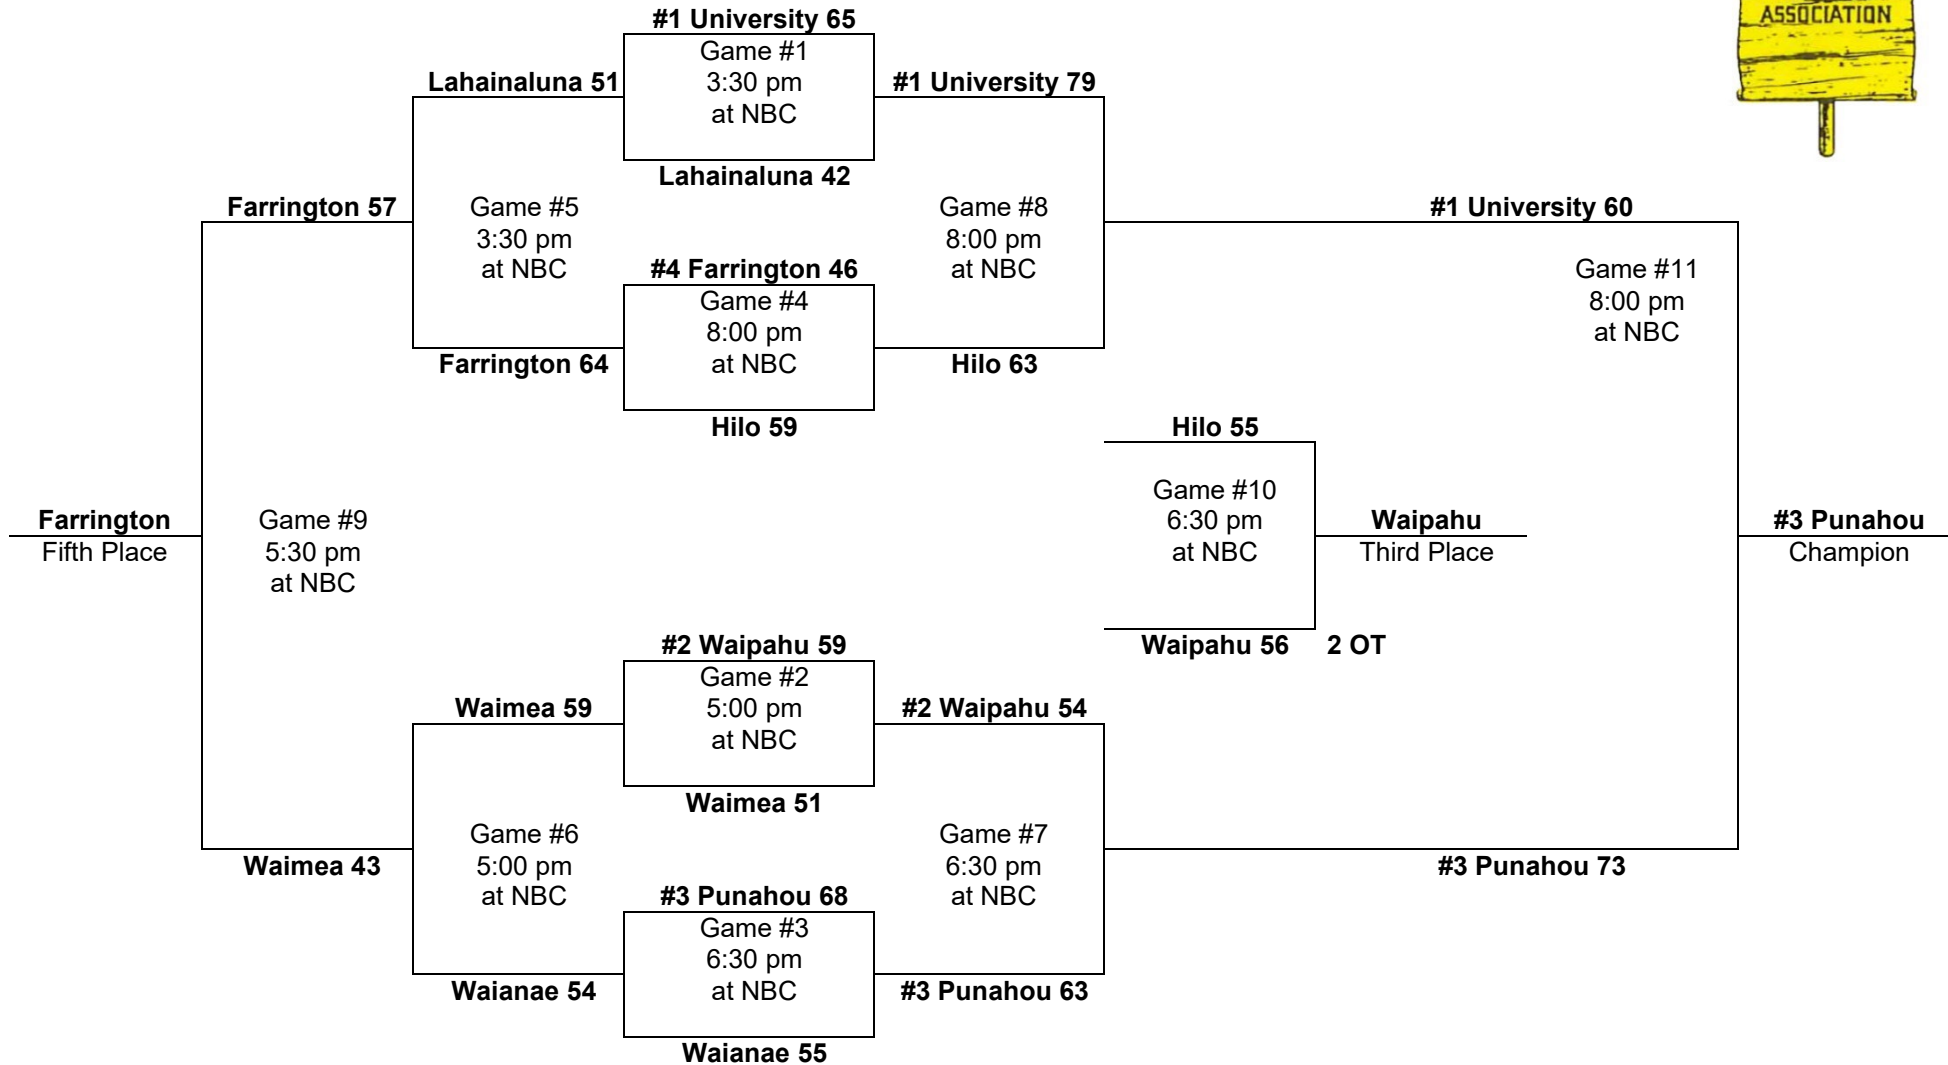

Saturday
March 8

Friday
March 7

Thursday
March 6

Friday
March 7

Saturday
March 8