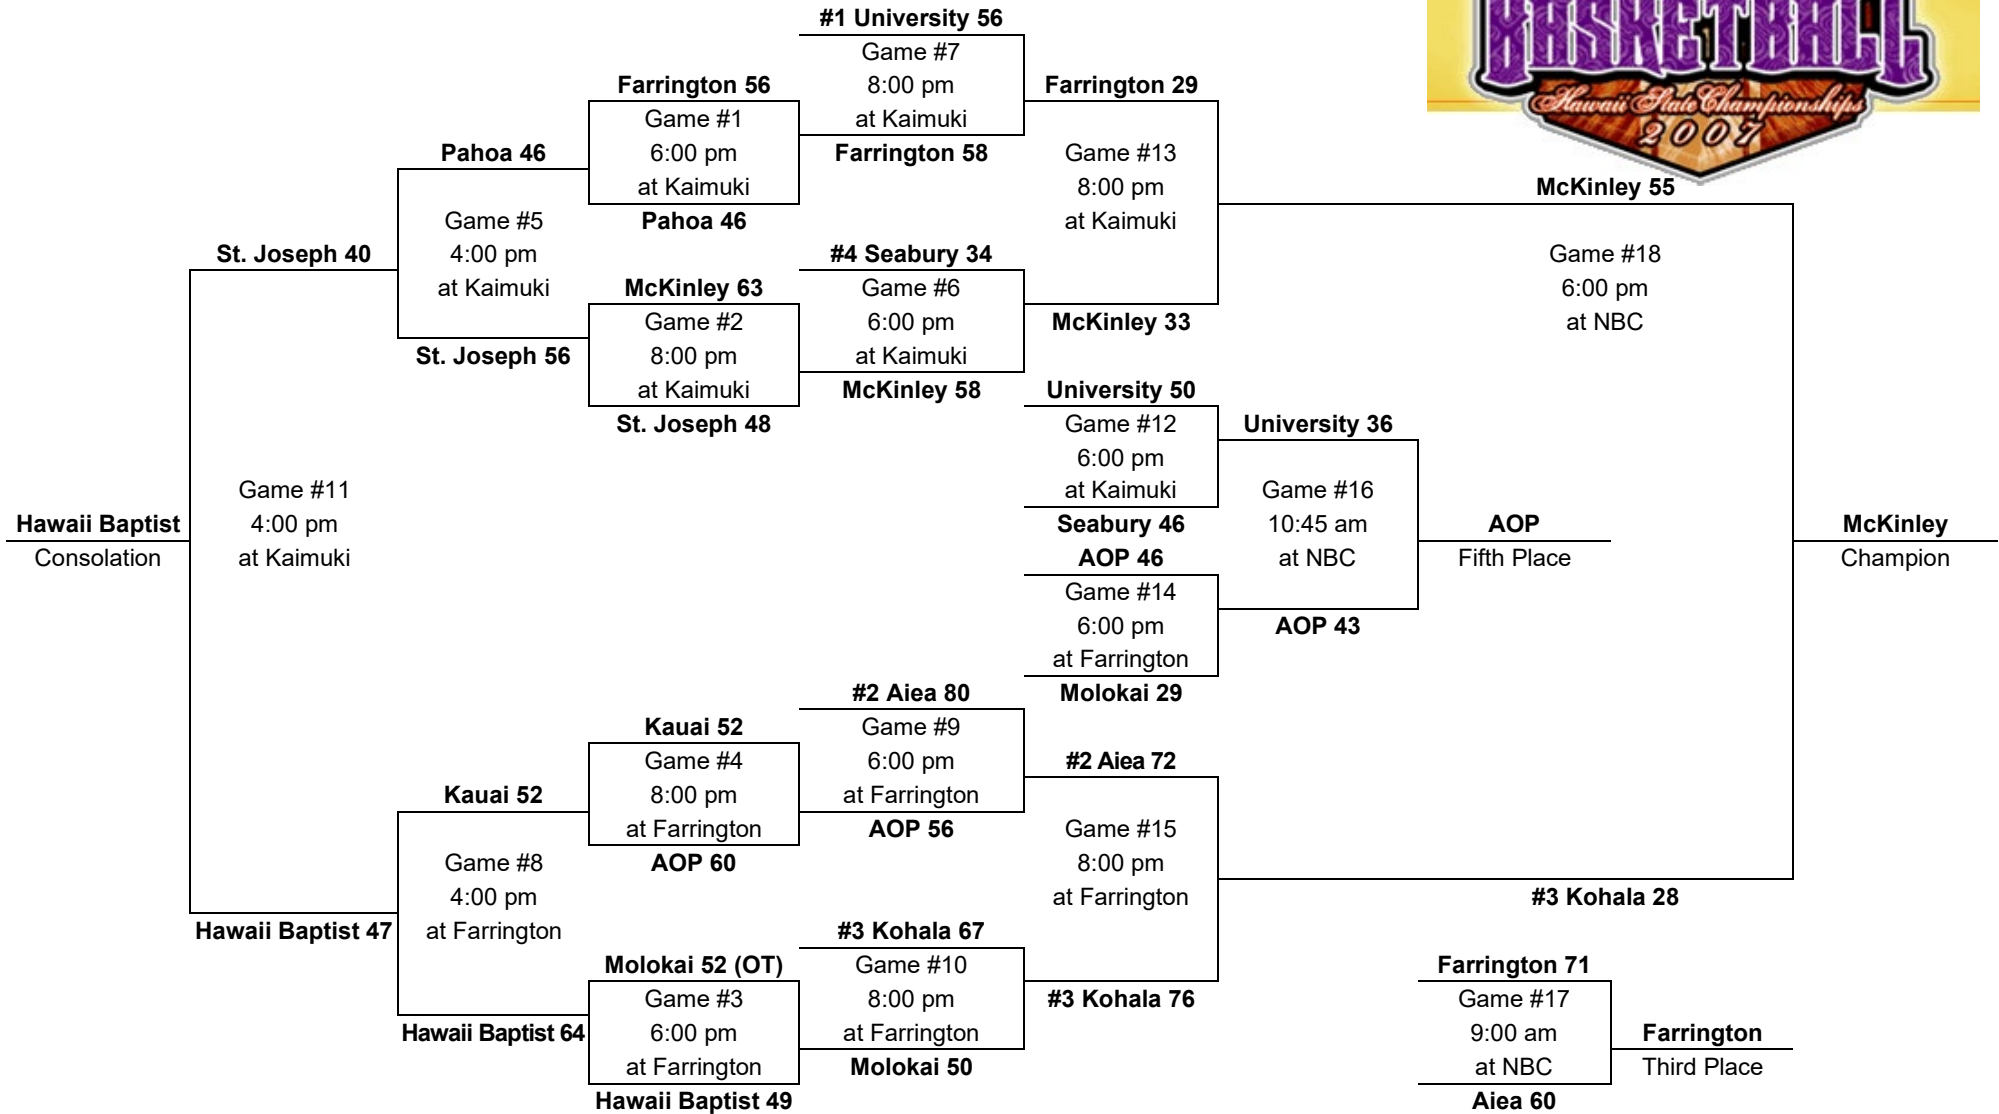

Thursday,
Feb. 22

Wednesday,
Feb. 21

Tuesday,
Feb. 20

Wednesday,
Feb. 21

Thursday,
Feb. 22

Friday,
Feb. 23