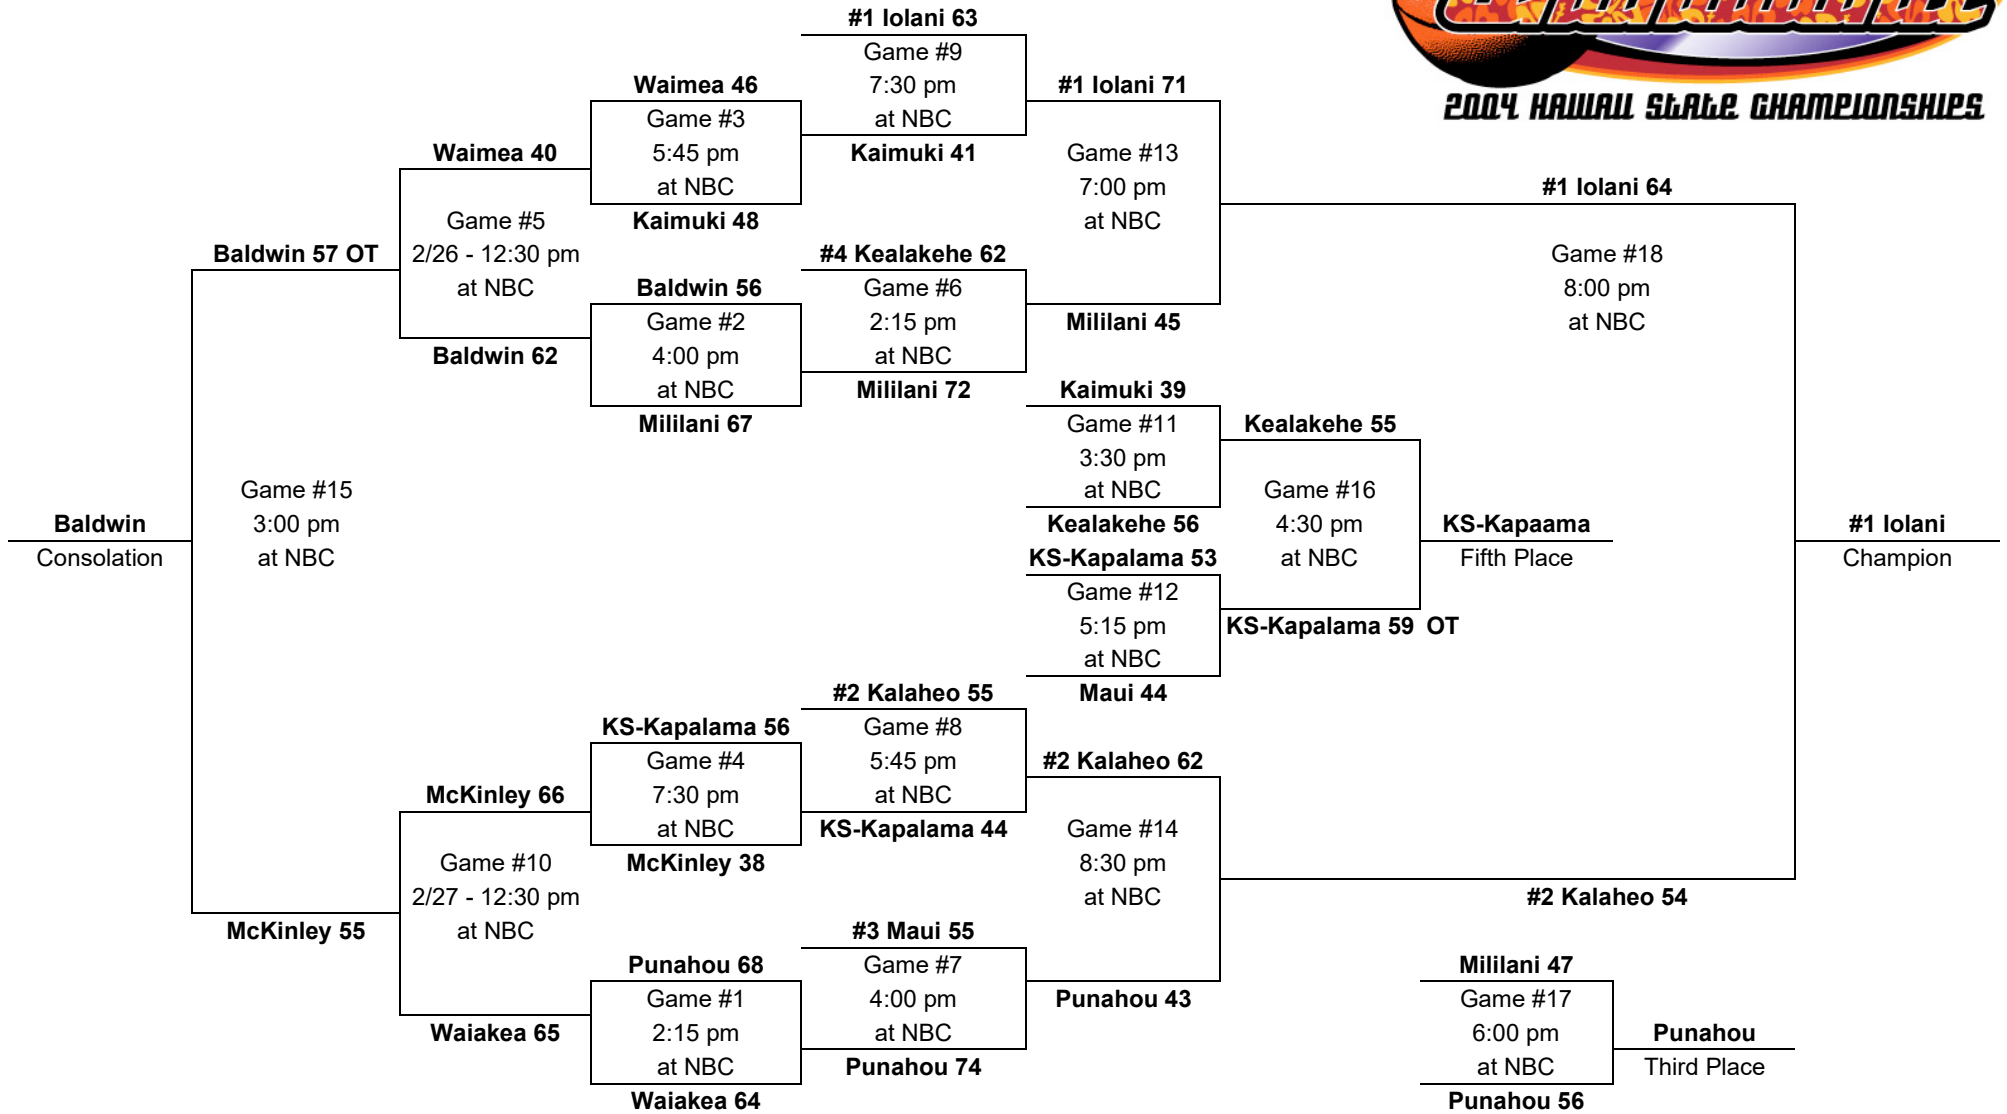

2004 – Boys Basketball - Division AA: 12-team tournament (Neal S. Blaisdell Arena, Honolulu)

Saturday,
Feb. 28

Thurs., Feb. 26
Friday, Feb. 27

Wednesday,
Feb. 25

Thursday,
Feb. 26

Friday,
Feb. 27

Saturday,
Feb. 28