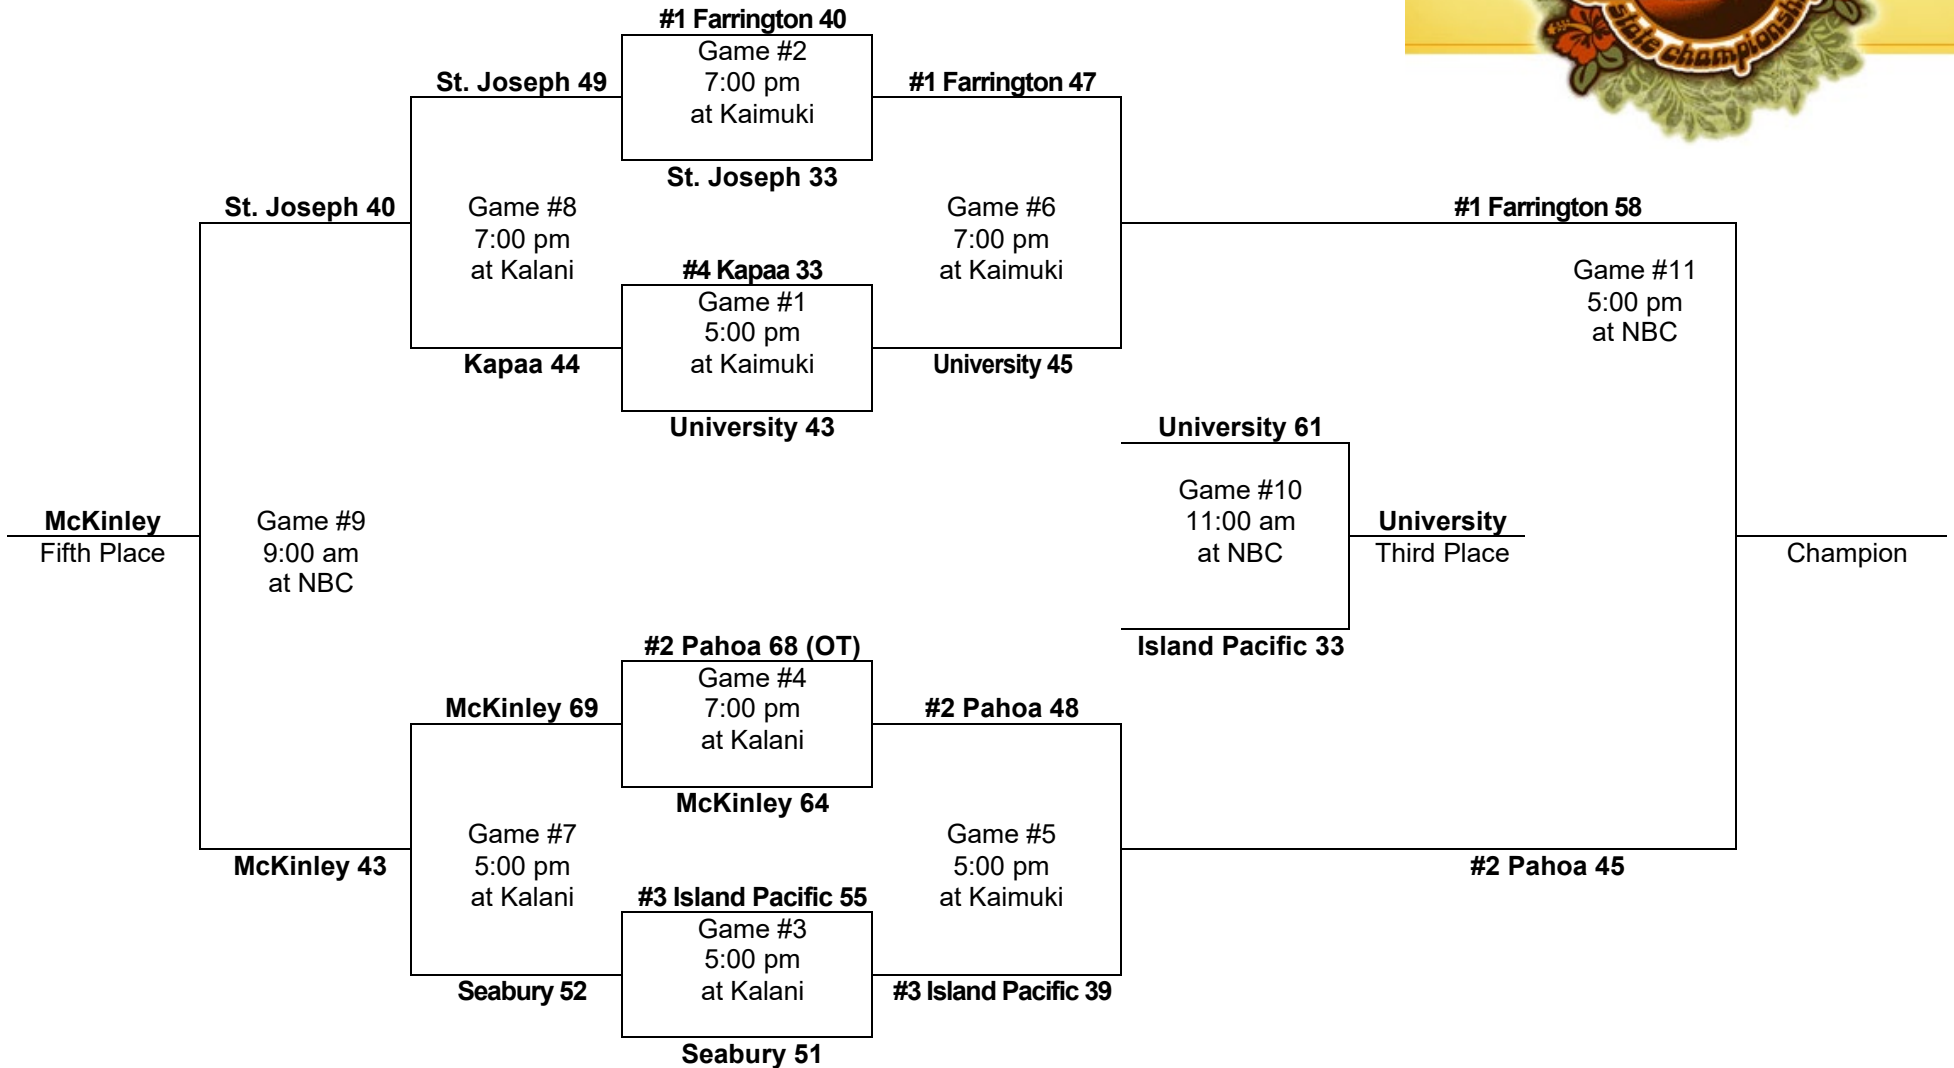

Saturday
Feb. 19

Friday
Feb. 18

Thursday
Feb. 17

Friday
Feb. 18

Saturday
Feb. 19