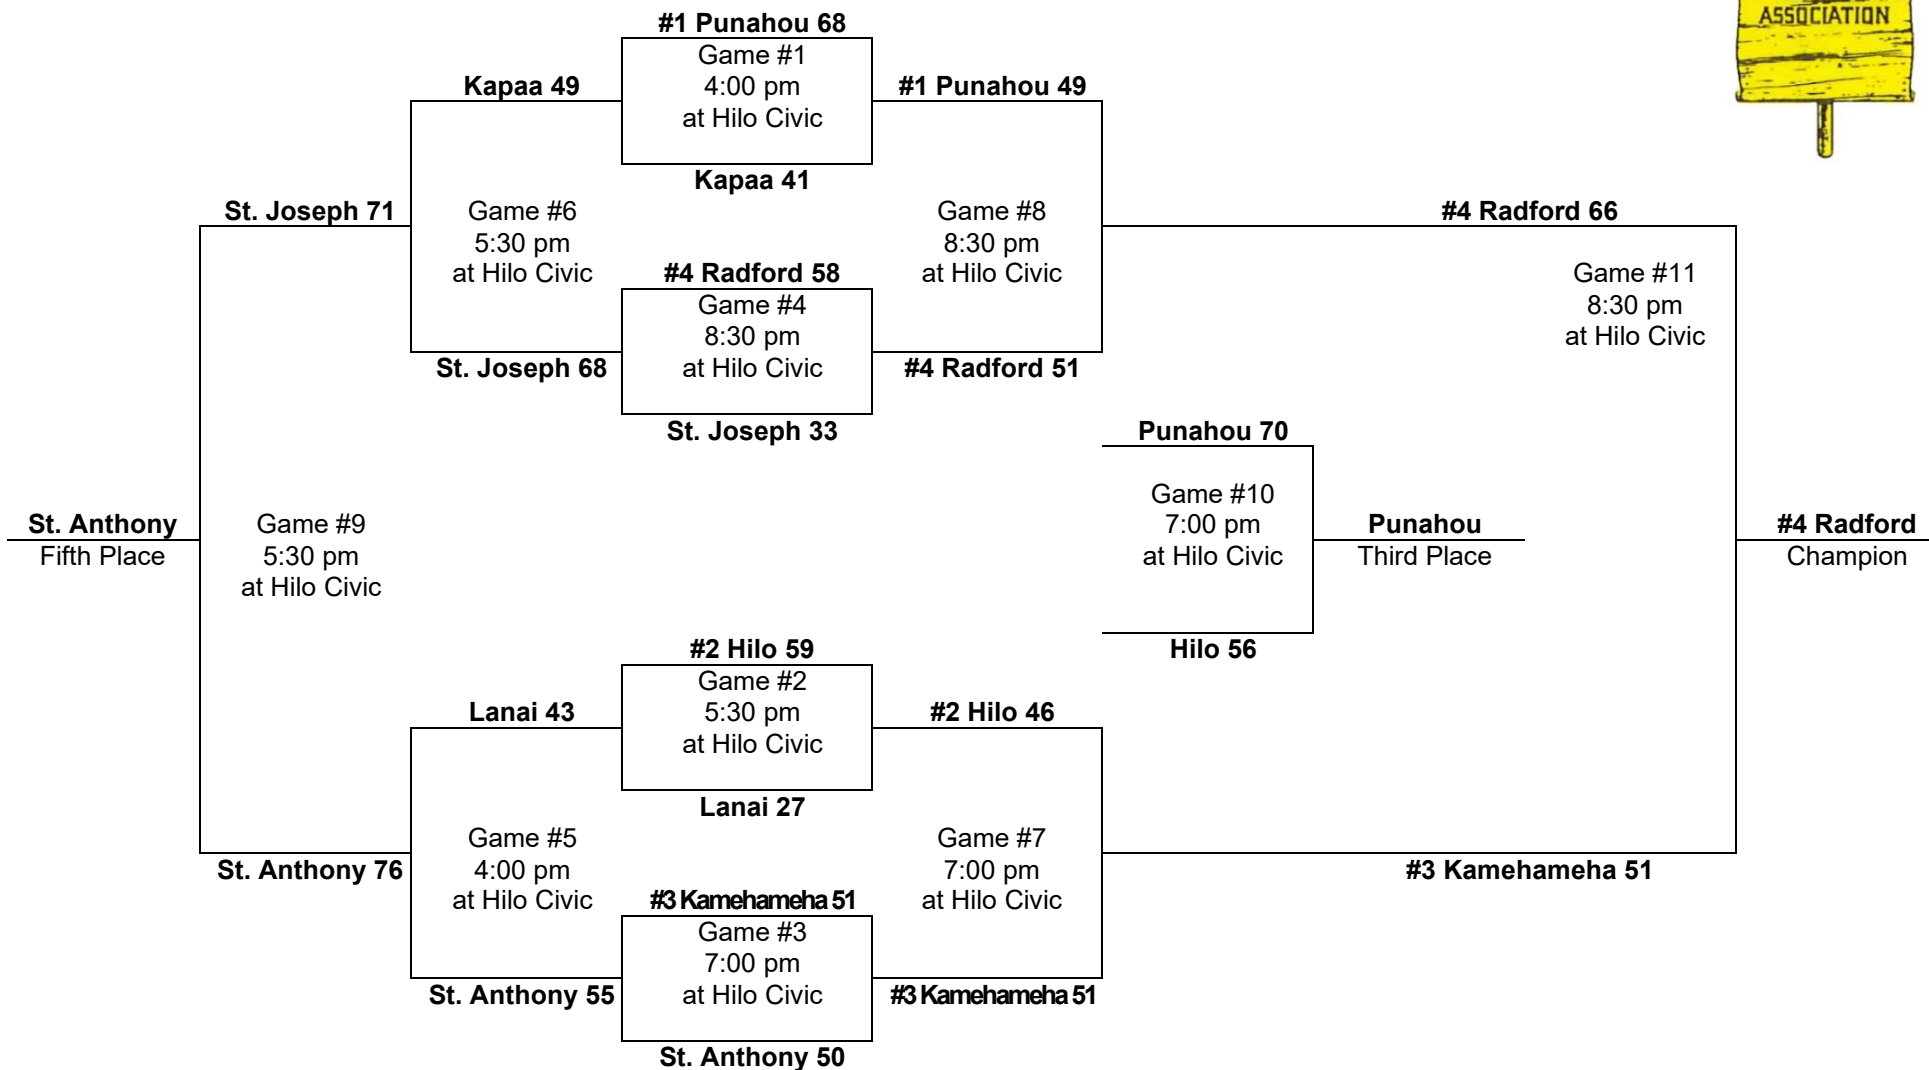

**Saturday
March 8**

**Friday
March 7**

**Thursday
March 6**

**Friday
March 7**

**Saturday
March 8**