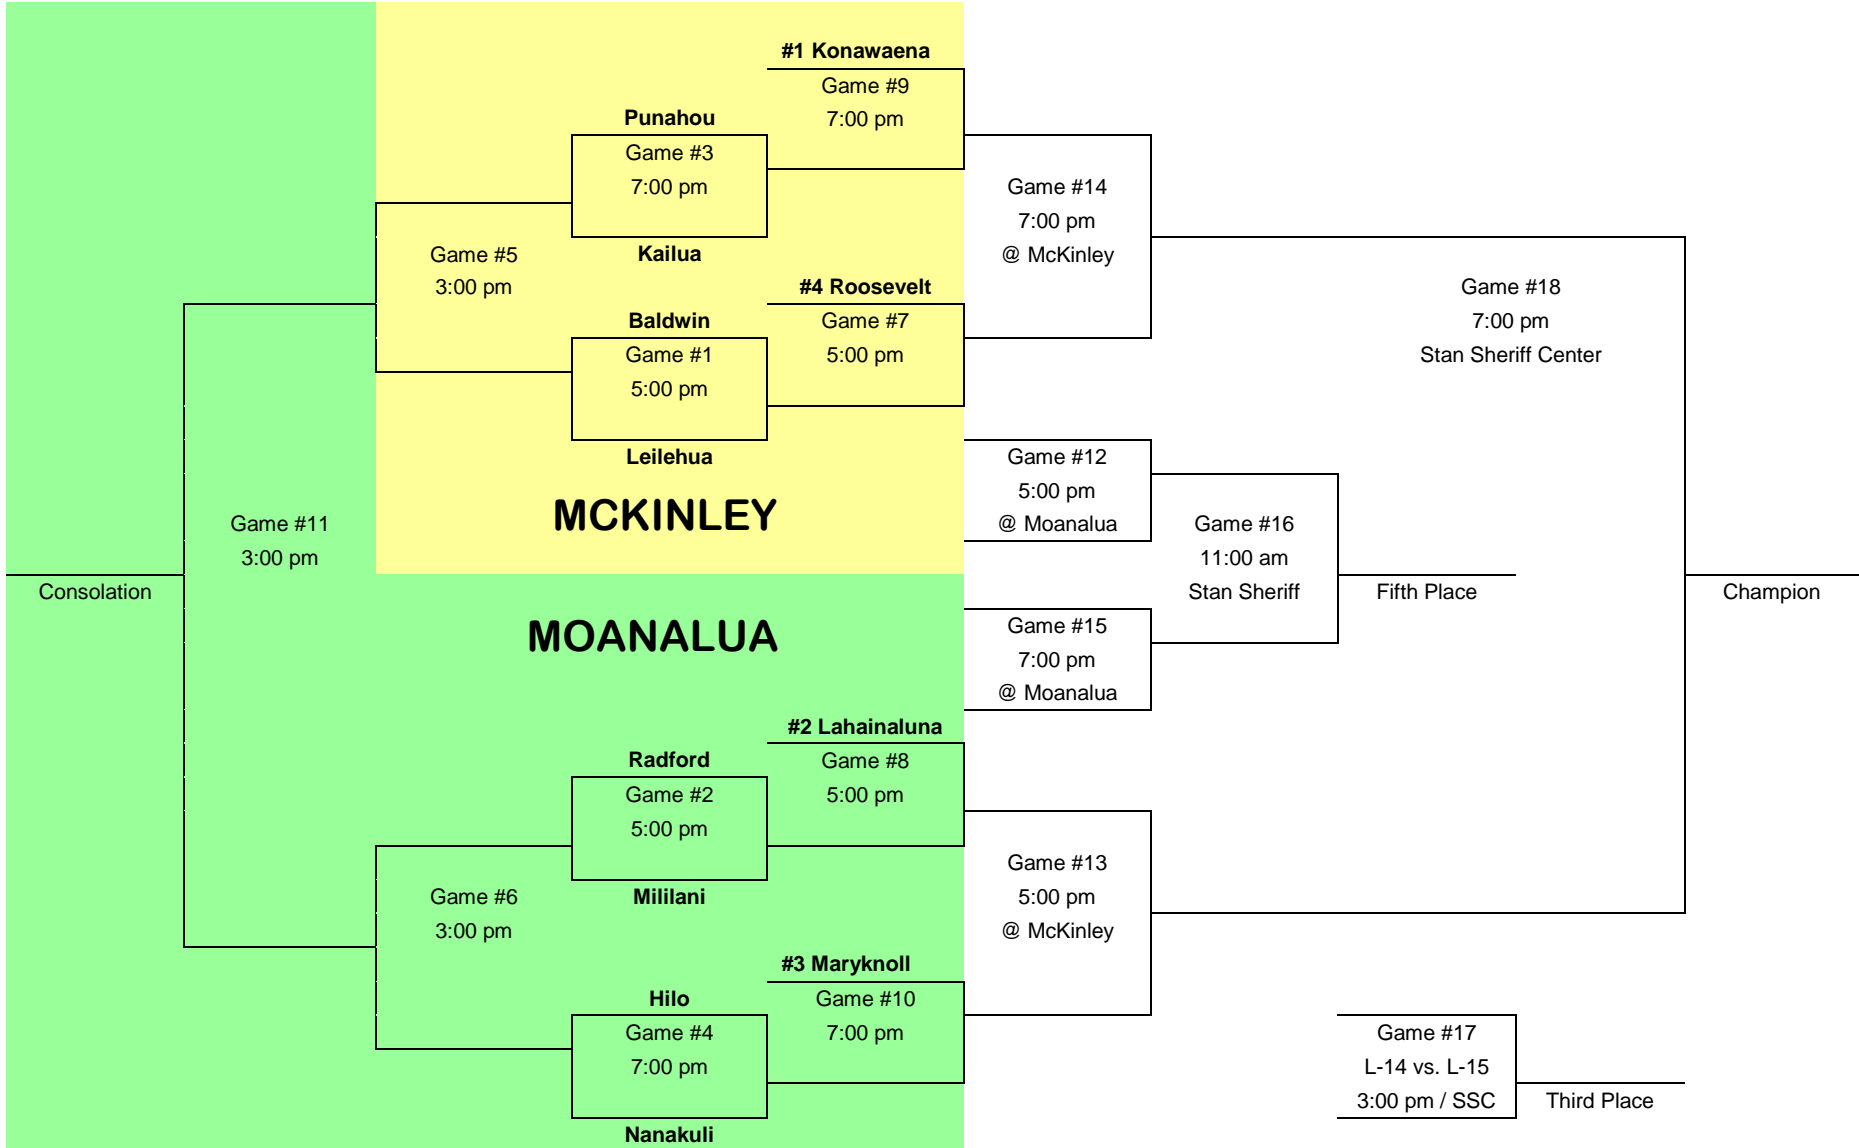

Hawaii High School Athletic Association

P.O. Box 62029, Honolulu, Hawaii 96839
Ph: (808) 587-4495 · Fax: (808) 587-4496

www.sportshigh.com

Media Contact: Hoku Haliniak · haliniak@hhsaa.org

**NEW CITY NISSAN
HAWAII HIGH SCHOOL ATHLETIC ASSOCIATION
GIRLS BASKETBALL STATE CHAMPIONSHIPS
TUESDAY-FRIDAY, FEBRUARY 10-13, 2015**

PARTICIPATING TEAMS

Division I	
OIA	
1.	ROOSEVELT Rough Riders (14-0)
2.	RADFORD Rams (11-3)
3.	NANAKULI Hawks (10-3)
4.	KAILUA Surfriders (11-4)
5.	LEILEIHUA Mules (11-3)
6.	MILLANI Trojans (11-2)
ILH	
1.	MARYKNOLL Spartans (11-1)
2.	PUNAHOU Buff-n-Blue (9-4)
BIIF	
1.	KONAWAENA Wildcats (11-0)
2.	HILO Vikings (10-1)
MIL	
1.	LAHAINALUNA Lunas (12-0)
2.	BALDWIN Bears (7-5)
Division II	
OIA	
1.	KAIMUKI Bulldogs (6-7)
2.	CASTLE Knights (6-8)
3.	MCKINLEY Tigers (4-10)
ILH	
1.	HAWAII BAPTIST Eagles (14-0)
2.	UH LAB Jr. Bows (11-4)
3.	ST. FRANCIS (10-5)
4.	DAMIEN Monarchs (11-5)
BIIF	
1.	HONOKAA Dragons (10-2)
2.	KAMEHAMEHA-HAWAII Warriors (8-4)
MIL	
1.	MOLOKAI Farmers (13-1)
2.	LANAI Pine Lasses (9-6)
KIF	
1.	KAPAA Warriors (6-2)

The New City Nissan/HHSAA Girls Basketball State Championships tip off with Division I on Tuesday, February 10 at host schools Moanalua and McKinley, while Division II are at Kaimuki and Kalani High Schools.

On February 13 all games will be played at the Stan Sheriff Center on the University of Hawaii Manoa Campus beginning at 9:00 a.m.

TICKET PRICES:

SCHOOL SITES:

General admission.....	$7.00
Students (K-12).....	$5.00
Seniors (62+ w/ ID)	$5.00

STAN SHERIFF CENTER:

General admission.....	$9.00
Students (K-12).....	$5.00
Seniors (62+ w/ ID)	$5.00
Parking.....	$6.00

TELEVISION COVERAGE:

OC16 HD1012 and XCast on HD1020 will provide coverage

Schedule:

DATE	TIME	SITE	BROADCAST
Feb. 10	5:00 & 7:00 p.m. (DI)	Moanalua	XCast
Feb. 10	5:00 & 7:00 p.m. (DI)	McKinley	XCast
Feb. 11	5:00 & 7:00 p.m. (DI)	Moanalua	XCast
Feb. 11	5:00 & 7:00 p.m. (DI)	McKinley	XCast
Feb. 12	5:00 & 7:00 pm (DI)	McKinley	OC16
Feb. 12	5:00 & 7:00 pm (DII)	Kaimuki	XCast
Feb. 13	5:00 p.m. (DII) 7:00 p.m. (DI)	Stan Sheriff	OC16 OC16

RADIO COVERAGE:

NBC Sports Radio AM 1500 Honolulu will broadcast select games.

Schedule:

DATE	TIME	SITE	BROADCAST
Feb. 10	5:00 & 7:00 p.m. (DI)	TBD	AM 1500
Feb. 11	5:00 & 7:00 p.m. (DI)	TBD	AM 1500
Feb. 12	7:00 p.m. (DI)	TBD	AM 1500
Feb. 13	5:00 (DII) & 7:00 p.m. (DI)	TBD	AM 1500

MEDIA CONTACT:

HHSAA information director, Hoku Haliniak, will be the primary contact for results. She can be reached at 587-4495 or by e-mail at haliniak@hhsaa.org. Assistant information directors, Wes Nakama and Natalie Iwamoto, will be the secondary contacts for results. Both can be reached at wesnakama@gmail.com or iwamoto@hhsaa.org.

Requests for working press, photo and broadcast credentials for all HHSAA events should be made in writing on company letterhead at least one week prior to the event. Direct all requests to Hoku Haliniak at the contact information listed above.

NEW CITY NISSAN
HAWAII HIGH SCHOOL ATHLETIC ASSOCIATION
DIVISION I BRACKET - GIRLS BASKETBALL STATE CHAMPIONSHIPS
TUESDAY-FRIDAY, FEBRUARY 10-13, 2015

Thursday,
Feb. 12

Wednesday,
Feb. 11

Tuesday,
Feb. 10

Wednesday,
Feb. 11

Thursday,
Feb. 12

Friday,
Feb. 13