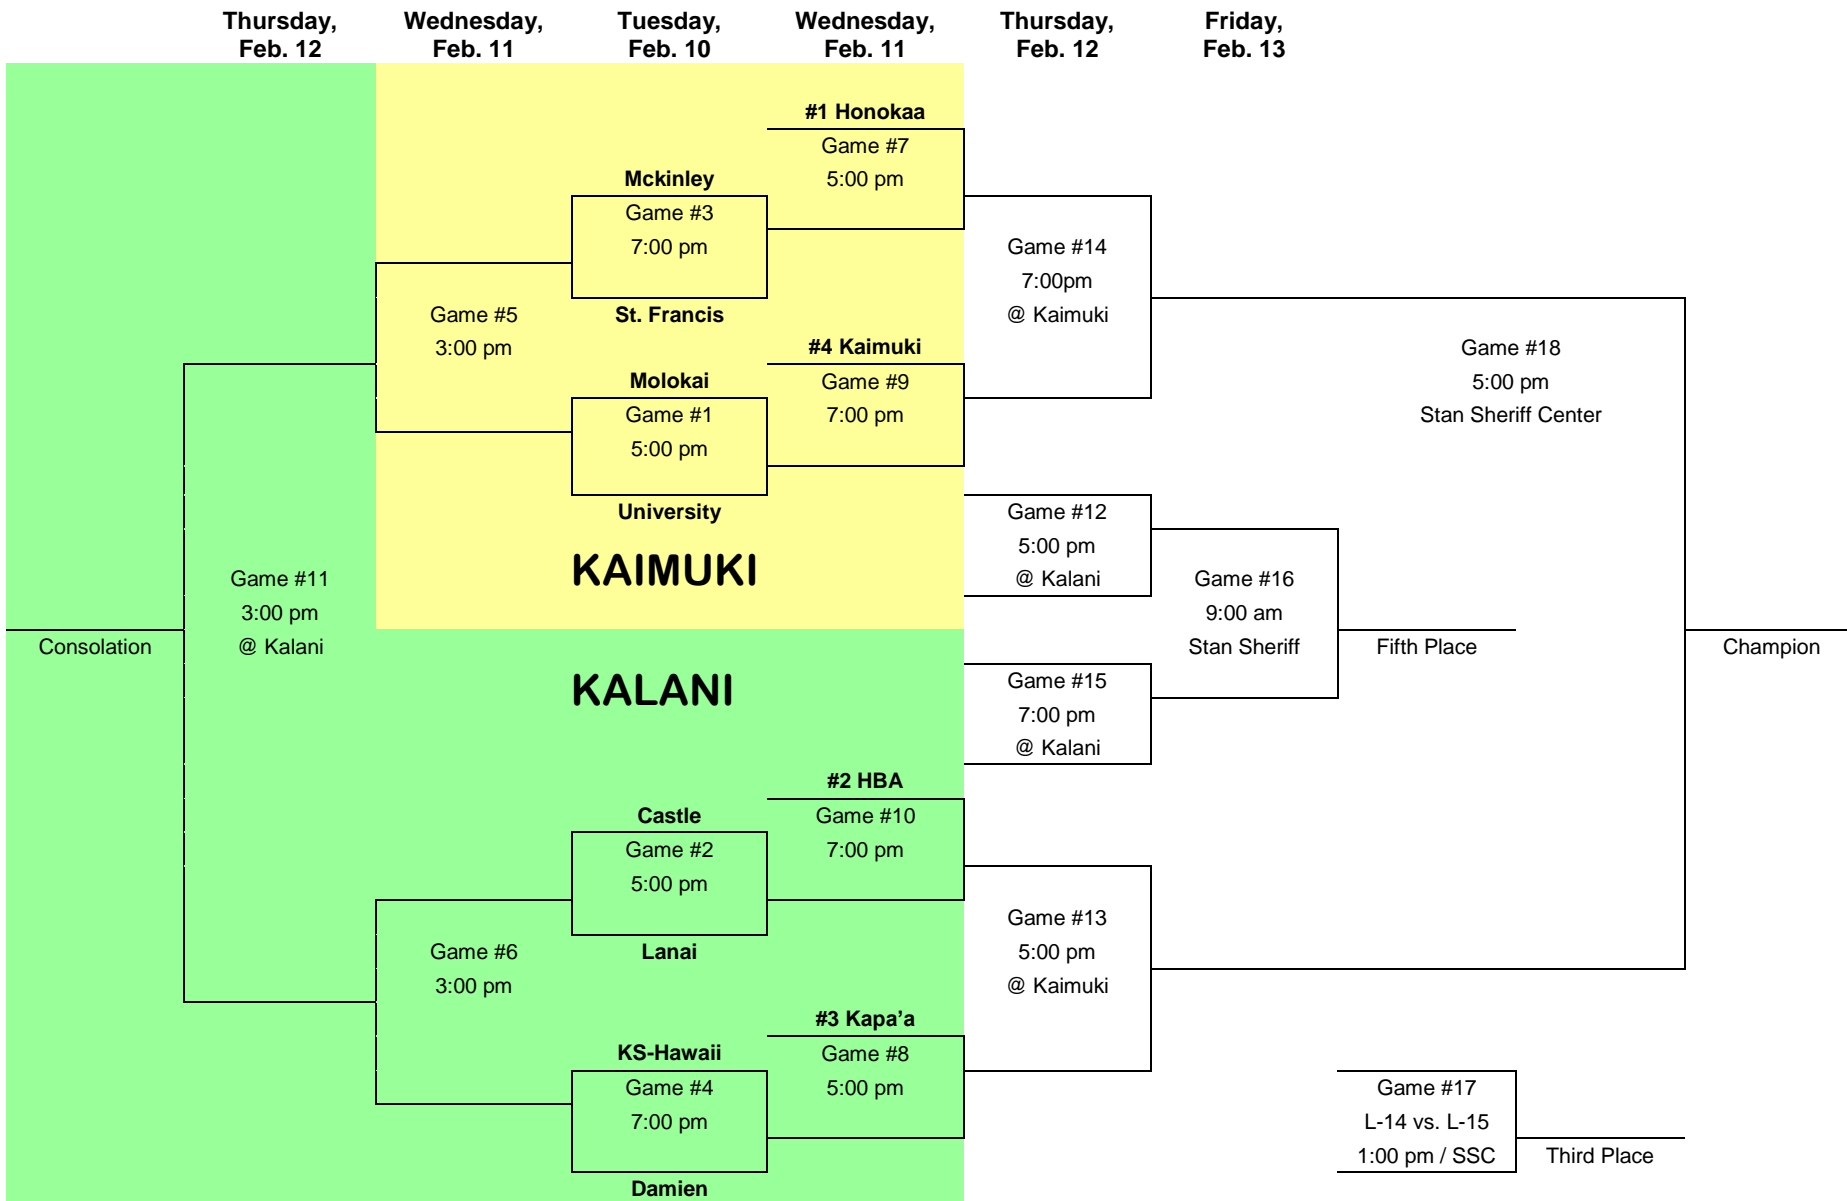

Wednesday,
Feb. 11

Thursday,
Feb. 12

Friday,
Feb. 13

NEW CITY NISSAN
HAWAII HIGH SCHOOL ATHLETIC ASSOCIATION
DIVISION II BRACKET - GIRLS BASKETBALL STATE CHAMPIONSHIPS
TUESDAY-FRIDAY, FEBRUARY 10-13, 2015