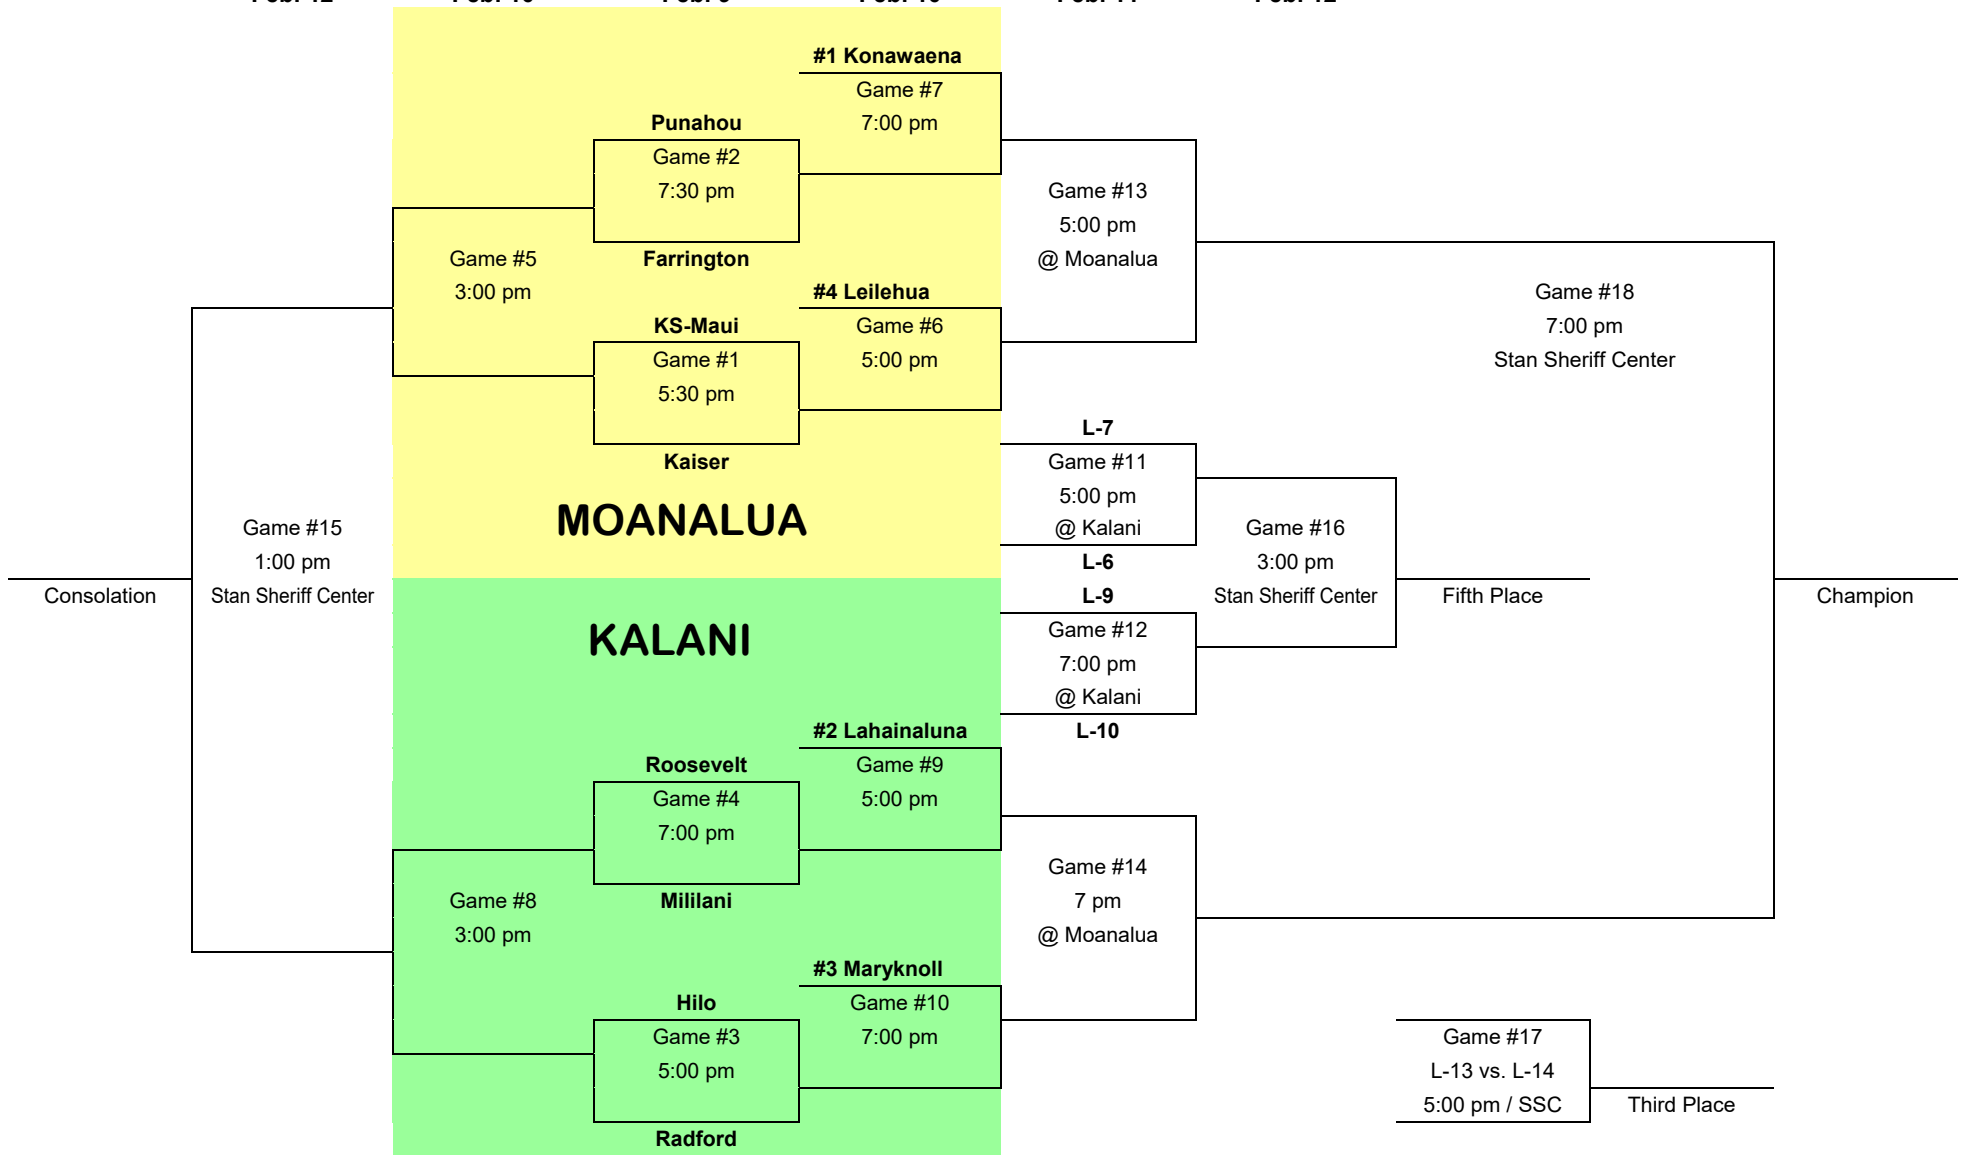

P.O. Box 62029, Honolulu, Hawaii 96839
Ph: (808) 800-4092 · Twitter: @HHSAAsports
www.sportshigh.com

Media Contact: Natalie Iwamoto · iwamoto@hhsaa.org · @NatalieIwamoto

OC16 / HHSAA
40TH ANNUAL GIRLS BASKETBALL STATE CHAMPIONSHIPS
FEBRUARY 9-13, 2016

PARTICIPATING TEAMS

DIVISION I	
OIA	
1.	Leilehua Mules (12-2)
2.	Roosevelt Rough Riders (12-1)
3.	Radford Rams (12-1)
4.	Farrington Governors (10-4)
5.	Kaiser Cougars (10-3)
6.	Mililani Trojans (10-3)
ILH	
1.	Maryknoll Spartans (13-2)
2.	Punahou Buffanblu (12-3)
BIIF	
1.	Konawaena Wildcats (12-0)
2.	Hilo Vikings (10-2)
MIL	
1.	Lahainaluna Lunas (14-0)
2.	Kamehameha-Maui Warriors (10-4)

DIVISION II	
OIA	
1.	Kaimuki Bulldogs (9-3)
2.	McKinley Tigers (6-7)
3.	Waipahu Marauders (4-8)
ILH	
1.	Hawaii Baptist Eagles (14-0)
2.	Mid-Pacific Owls (11-3)
3.	St. Francis Saints (9-5)
4.	Damien Monarchs (8-6)
5.	Hanalani Royals (8-8)
BIIF	
1.	Kamehameha-Hawaii Warriors (8-4)
2.	Kohala Cowgirls (7-5)
MIL	
1.	Molokai Farmers (13-0)
KIF	
1.	Kapaa Warriors (8-0)

CREDENTIALS:

Requests for working press, photo and broadcast credentials for all HHSAA events should be made in writing on company letterhead at least one week prior to the event. Direct all requests to Natalie Iwamoto at the contact information listed above.

The **OC16/HHSAA Girls Basketball State Championships** tips off this Tuesday, Feb. 9 with a range of teams from tourney veterans to a tourney debut. Top seeded defending state champ Konawaena is making their 15th-straight appearance, 18 overall, and has won six titles under head coach Bobbie Awa. Second seeded Lahainaluna is also making their 15th-straight appearance, but 25th overall, and has won a title under head coach Todd Rickard in 2010.

MIL runner-up Kamehameha-Maui is making its grand entrance into girls basketball state tournament, its first appearance in either division, while ILH runner up Punahou holds the record for the most state tournament appearances (28) and state titles (11).

The Division II tournament, hosted on the Big Island by Kea’au and Waiakea High Schools, begins Wednesday, Feb. 10, featuring the home favorite, #2 KS-Hawaii. The Warriors are the most decorated team in Division II history with four state titles and four runner-up trophies, making this their 12th straight appearance in the 13 years of the tourney.

Division II top seed and last year’s state runner up, Hawaii Baptist, is making its eight straight appearance, ninth overall.

TICKET PRICES:

SCHOOL SITES:

General admission $7.00
Students (K-12) $5.00
Seniors (62+ w/ ID)..... $5.00

STAN SHERIFF CENTER:

General admission $9.00
Students (K-12) $5.00
Seniors (62+ w/ ID)..... $5.00

THIS WEEK’S TELEVISION COVERAGE:

OC16 will broadcast the Division I state tournament on OC16 and the XCast TV Network:

OC16: channel 12 and digital cable 1012; and online at <http://oc16.tv/>

XCast: digital cable channels 1020-1022, and online at <http://xcast.oc16.tv/>

Date	Game	Site	OC16/XCast
Tue 2/9	5:30 pm: Kaiser vs. KS-Maui	Moanalua	Xcast: J. Helle/L. Santi
	7:30 pm: Farrington vs. Punahou		
Wed 2/10	5:00 pm: Kaiser/KS-Maui winner vs. #4 Leilehua	Moanalua	OC16: J. Helle/R. Kim
	7:00 pm: Farrington/Punahou winner vs. #1 Konawaena		
	5:00 pm: Mililani/Roosevelt winner vs. #2 Lahainaluna	Kalani	XCast: F. Ojastro/L. Santi
	7:00 pm: Radford/Hilo winner vs. #3 Maryknoll		
Thu 2/11	5:00 pm: Semifinal	Moanalua	OC16: F. Ojastro/K. Wong
	7:00 pm: Semifinal		
Friday 2/12	5:00 pm: Division I 3rd place	Stan Sheriff Center	OC16: F. Ojastro/K. Wong
	7:00 pm: Division I championship		

OC16 / HHSAA
GIRLS BASKETBALL STATE CHAMPIONSHIPS
DIVISION I BRACKET
TUESDAY-FRIDAY, FEBRUARY 9-12, 2016

Friday, Feb. 12   Wednesday, Feb. 10   Tuesday, Feb. 9   Wednesday, Feb. 10   Thursday, Feb. 11   Friday, Feb. 12