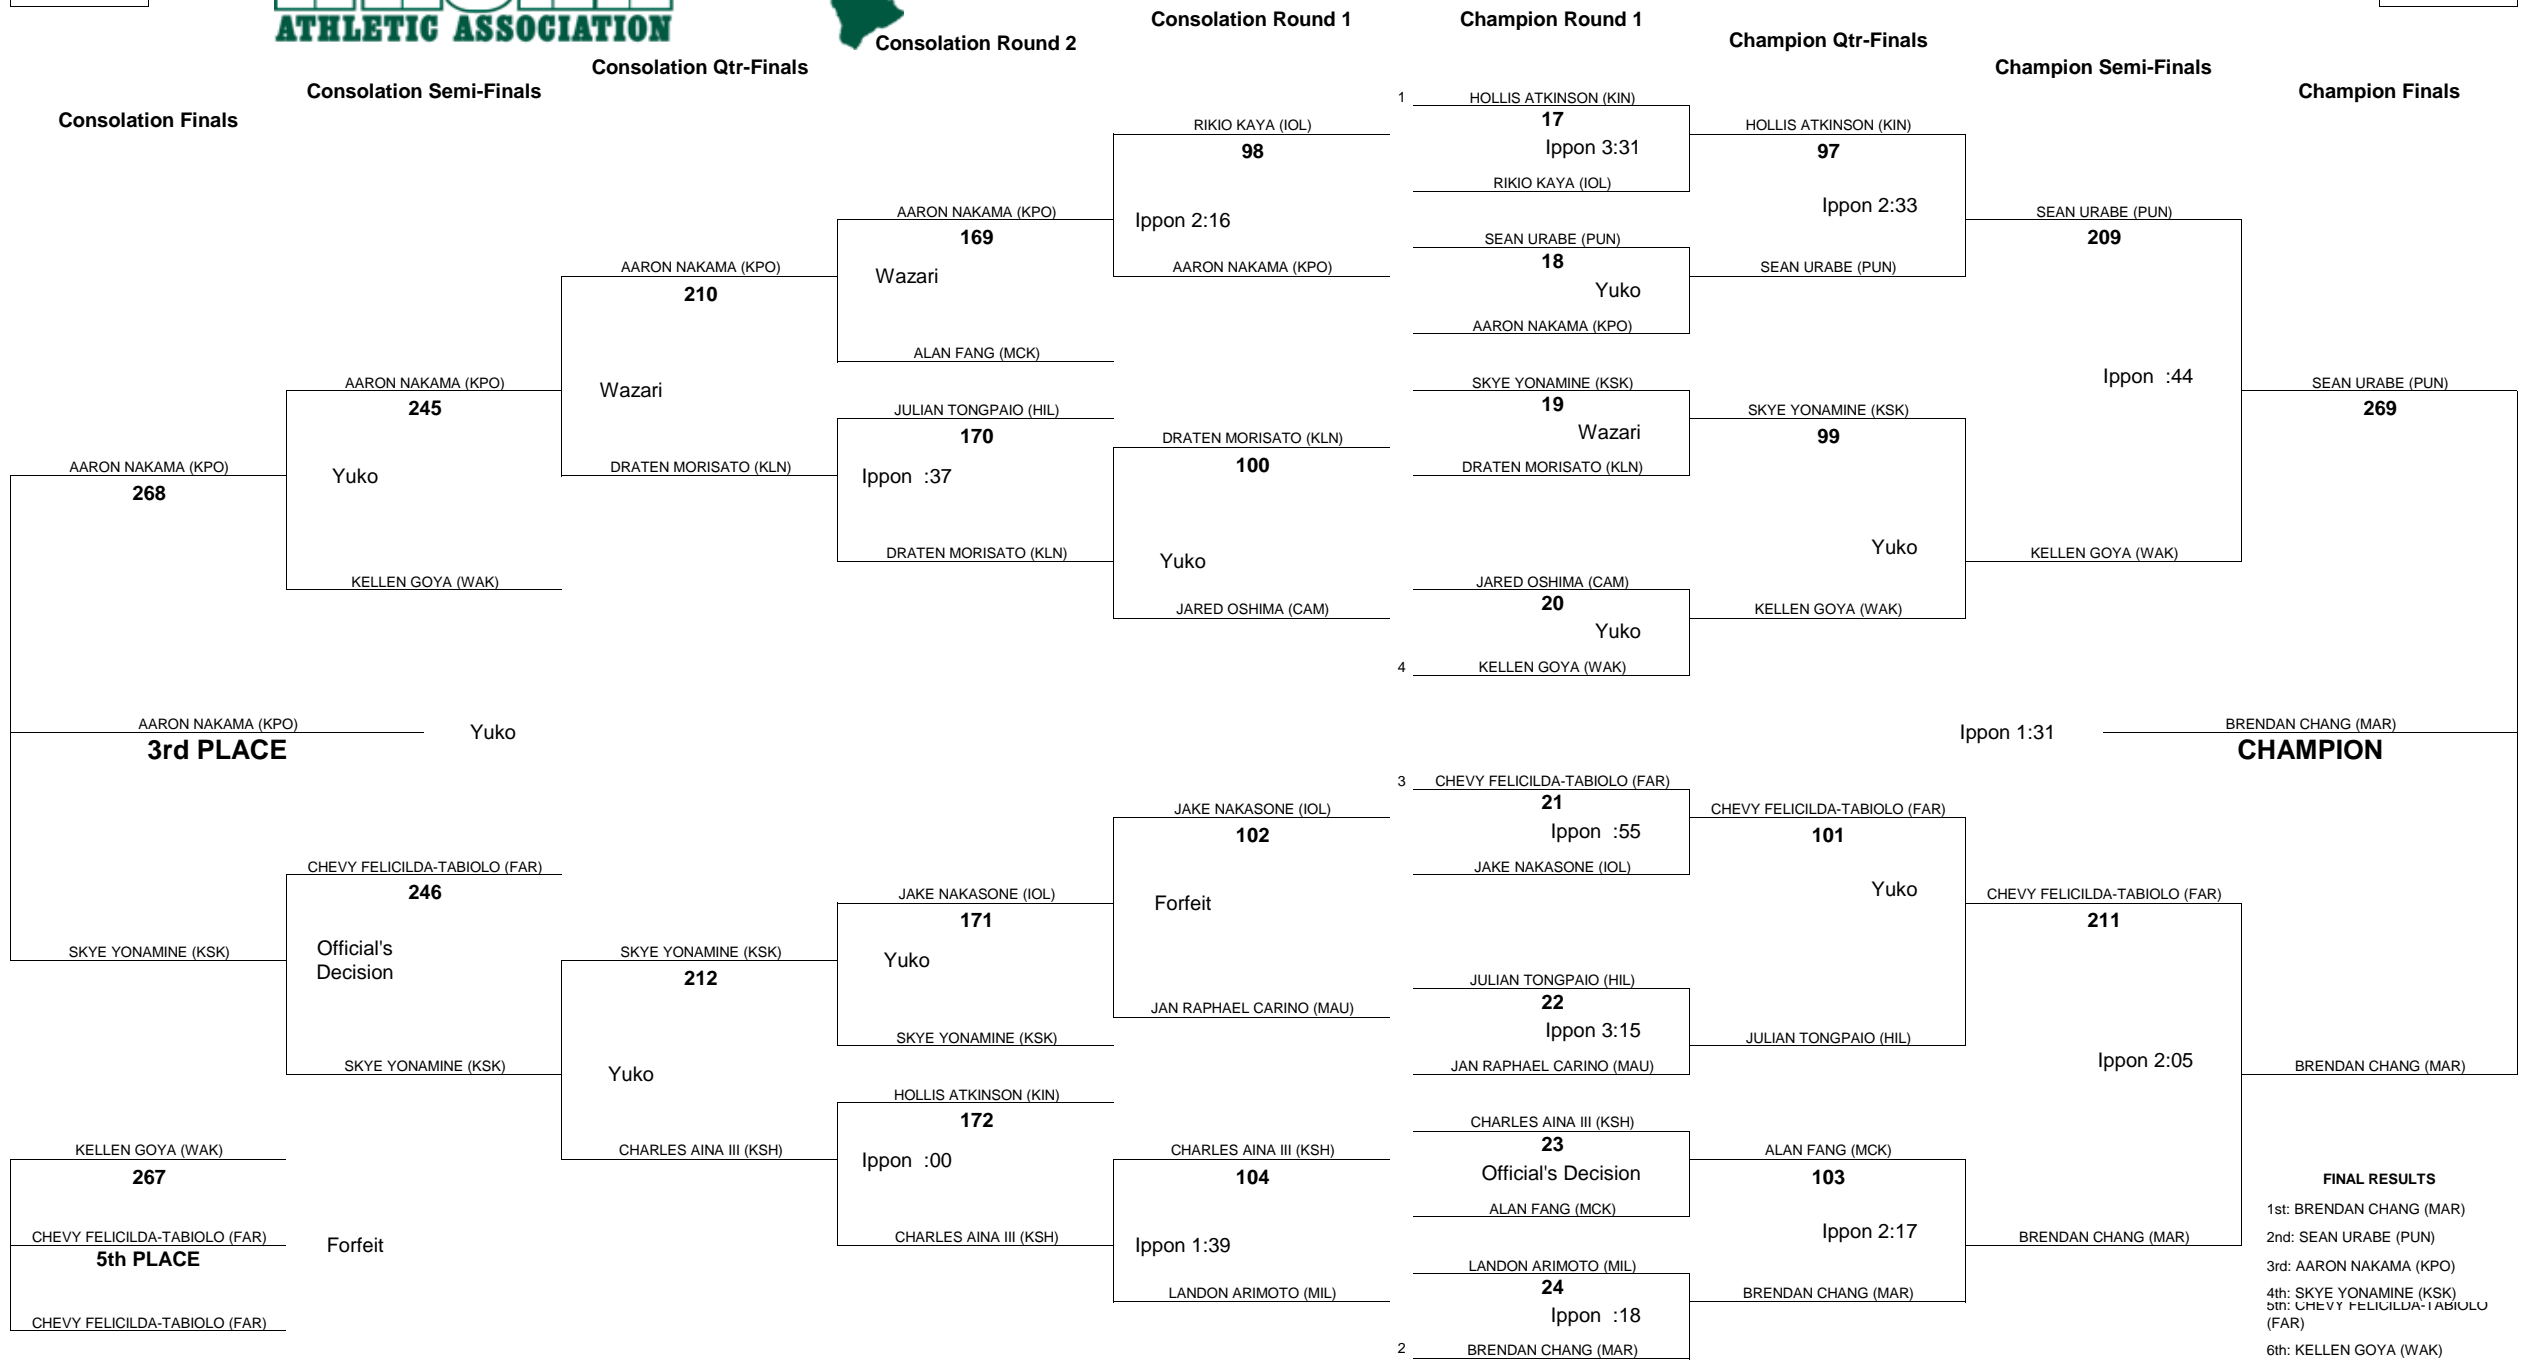

HAWAII HIGH SCHOOL ATHLETIC ASSOCIATION 2013 BOYS JUDO CHAMPIONSHIPS

WEIGHT CLASS
108

WEIGHT CLASS
108

HAWAII HIGH SCHOOL ATHLETIC ASSOCIATION 2013 BOYS JUDO CHAMPIONSHIPS

WEIGHT CLASS
121

WEIGHT CLASS
121