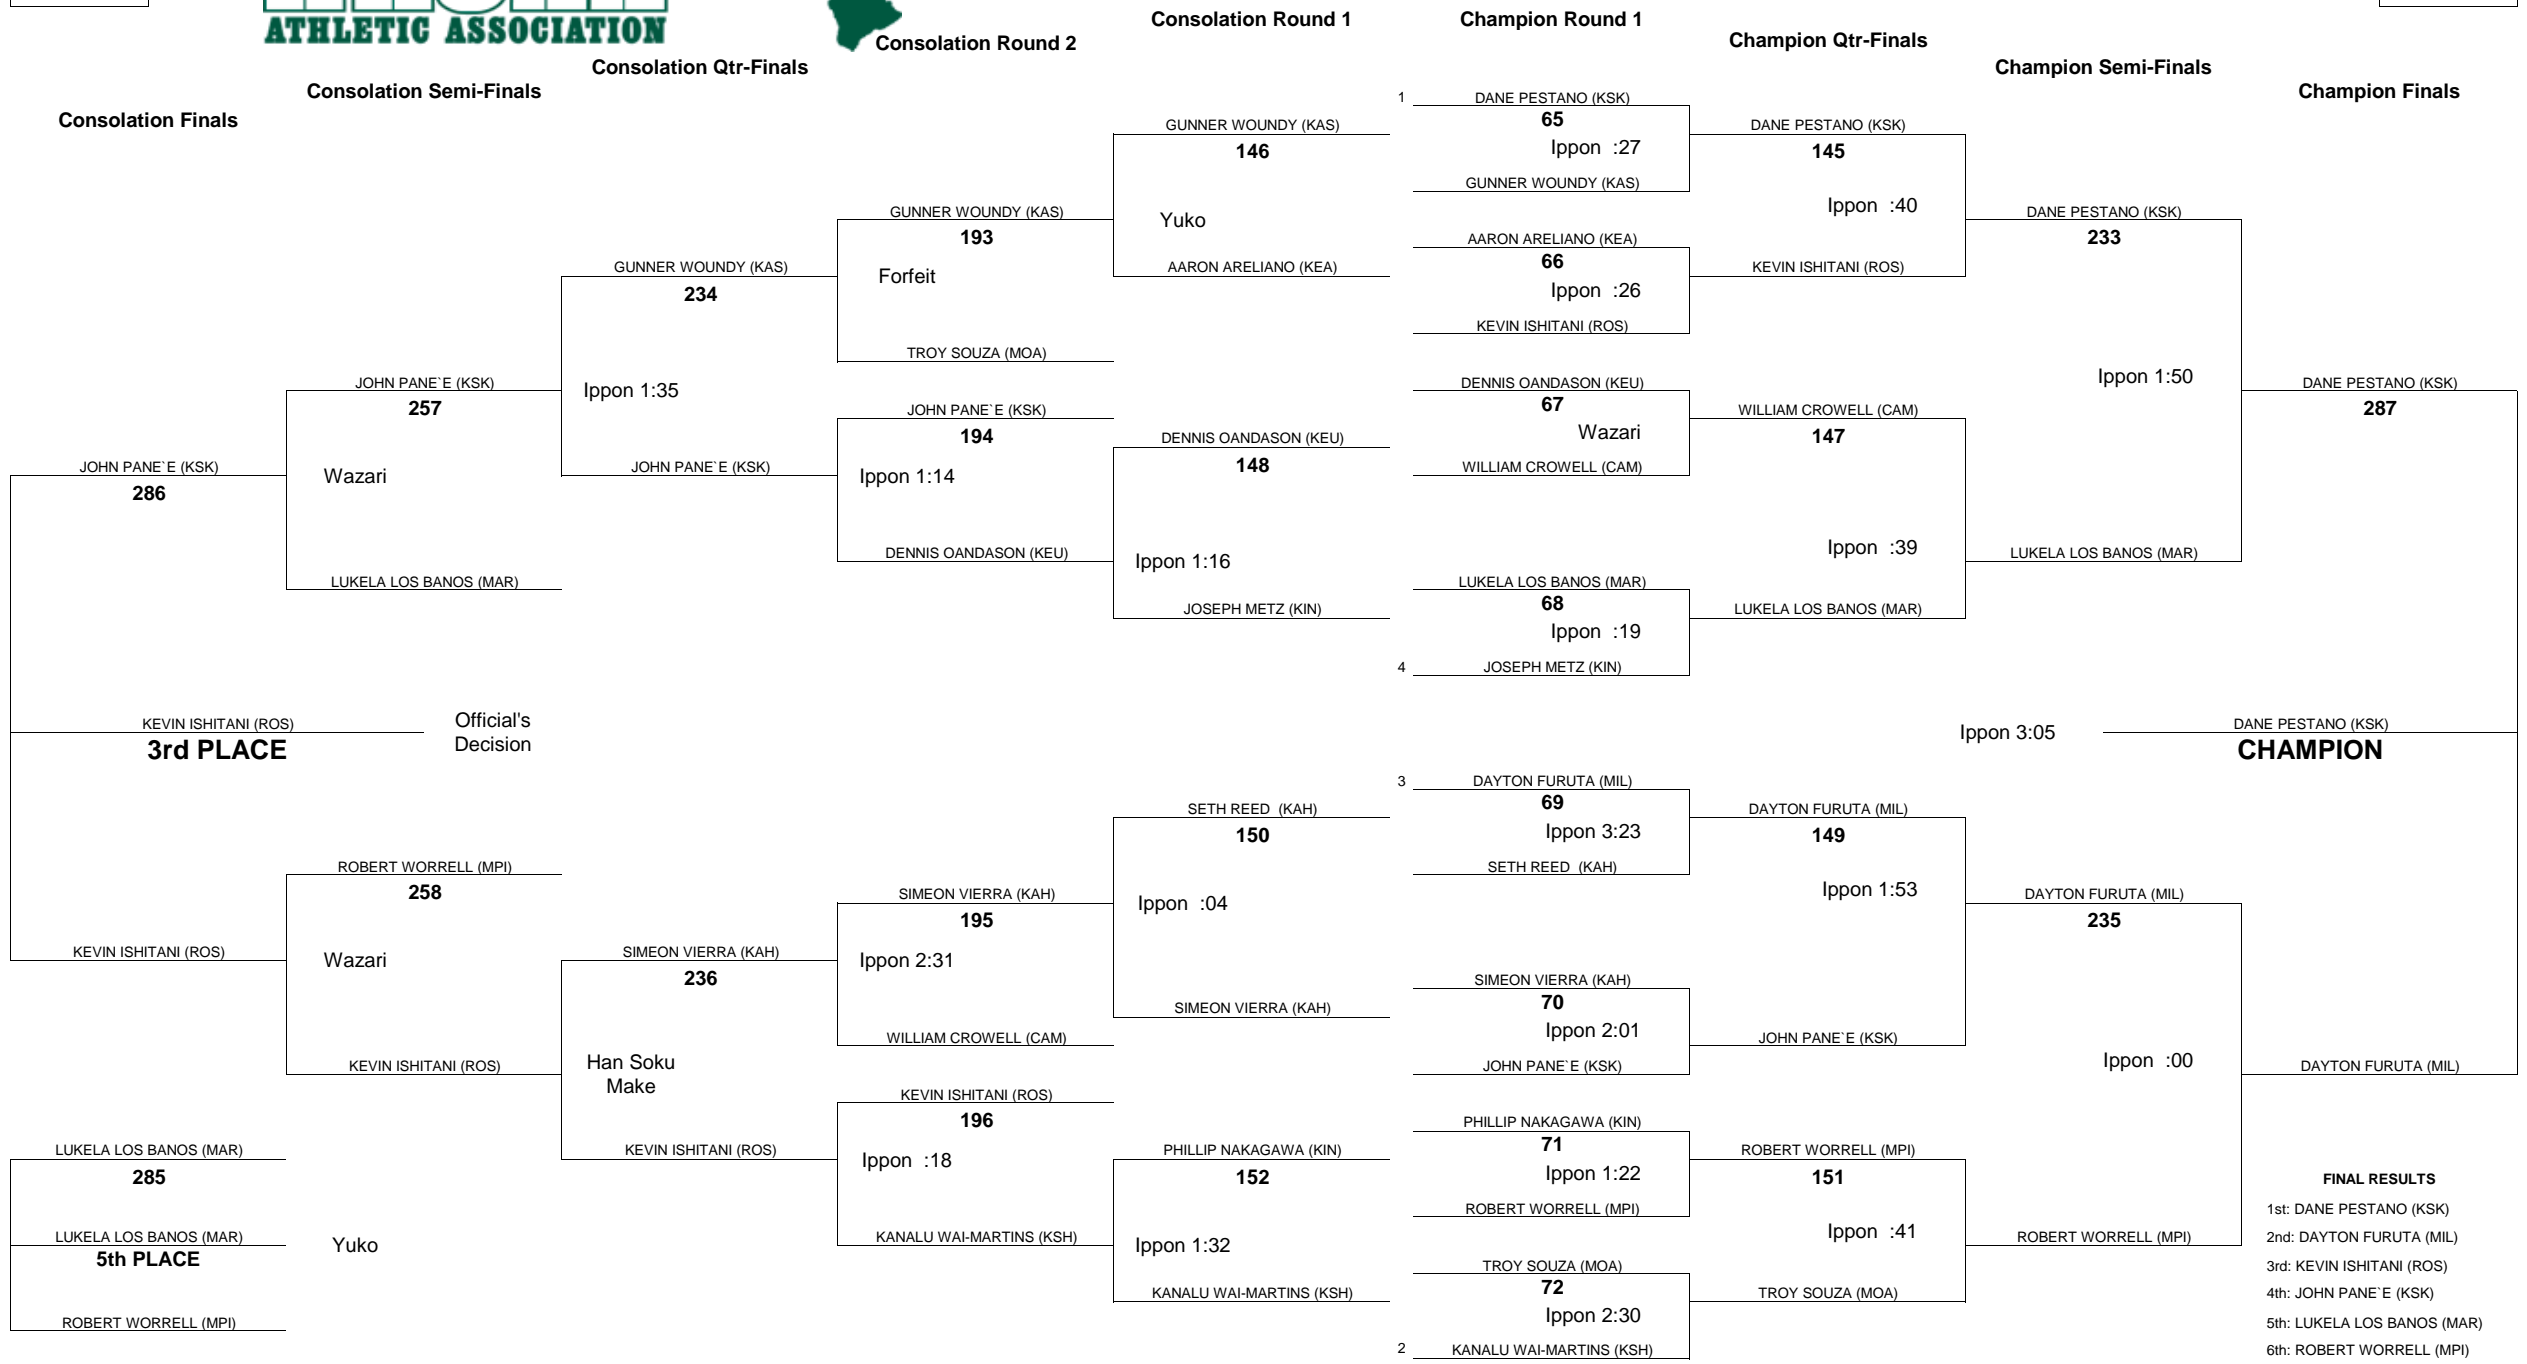

HAWAII HIGH SCHOOL ATHLETIC ASSOCIATION 2013 BOYS JUDO CHAMPIONSHIPS

WEIGHT CLASS
198

WEIGHT CLASS
198

HAWAII HIGH SCHOOL ATHLETIC ASSOCIATION 2013 BOYS JUDO CHAMPIONSHIPS

WEIGHT CLASS
220

WEIGHT CLASS
220