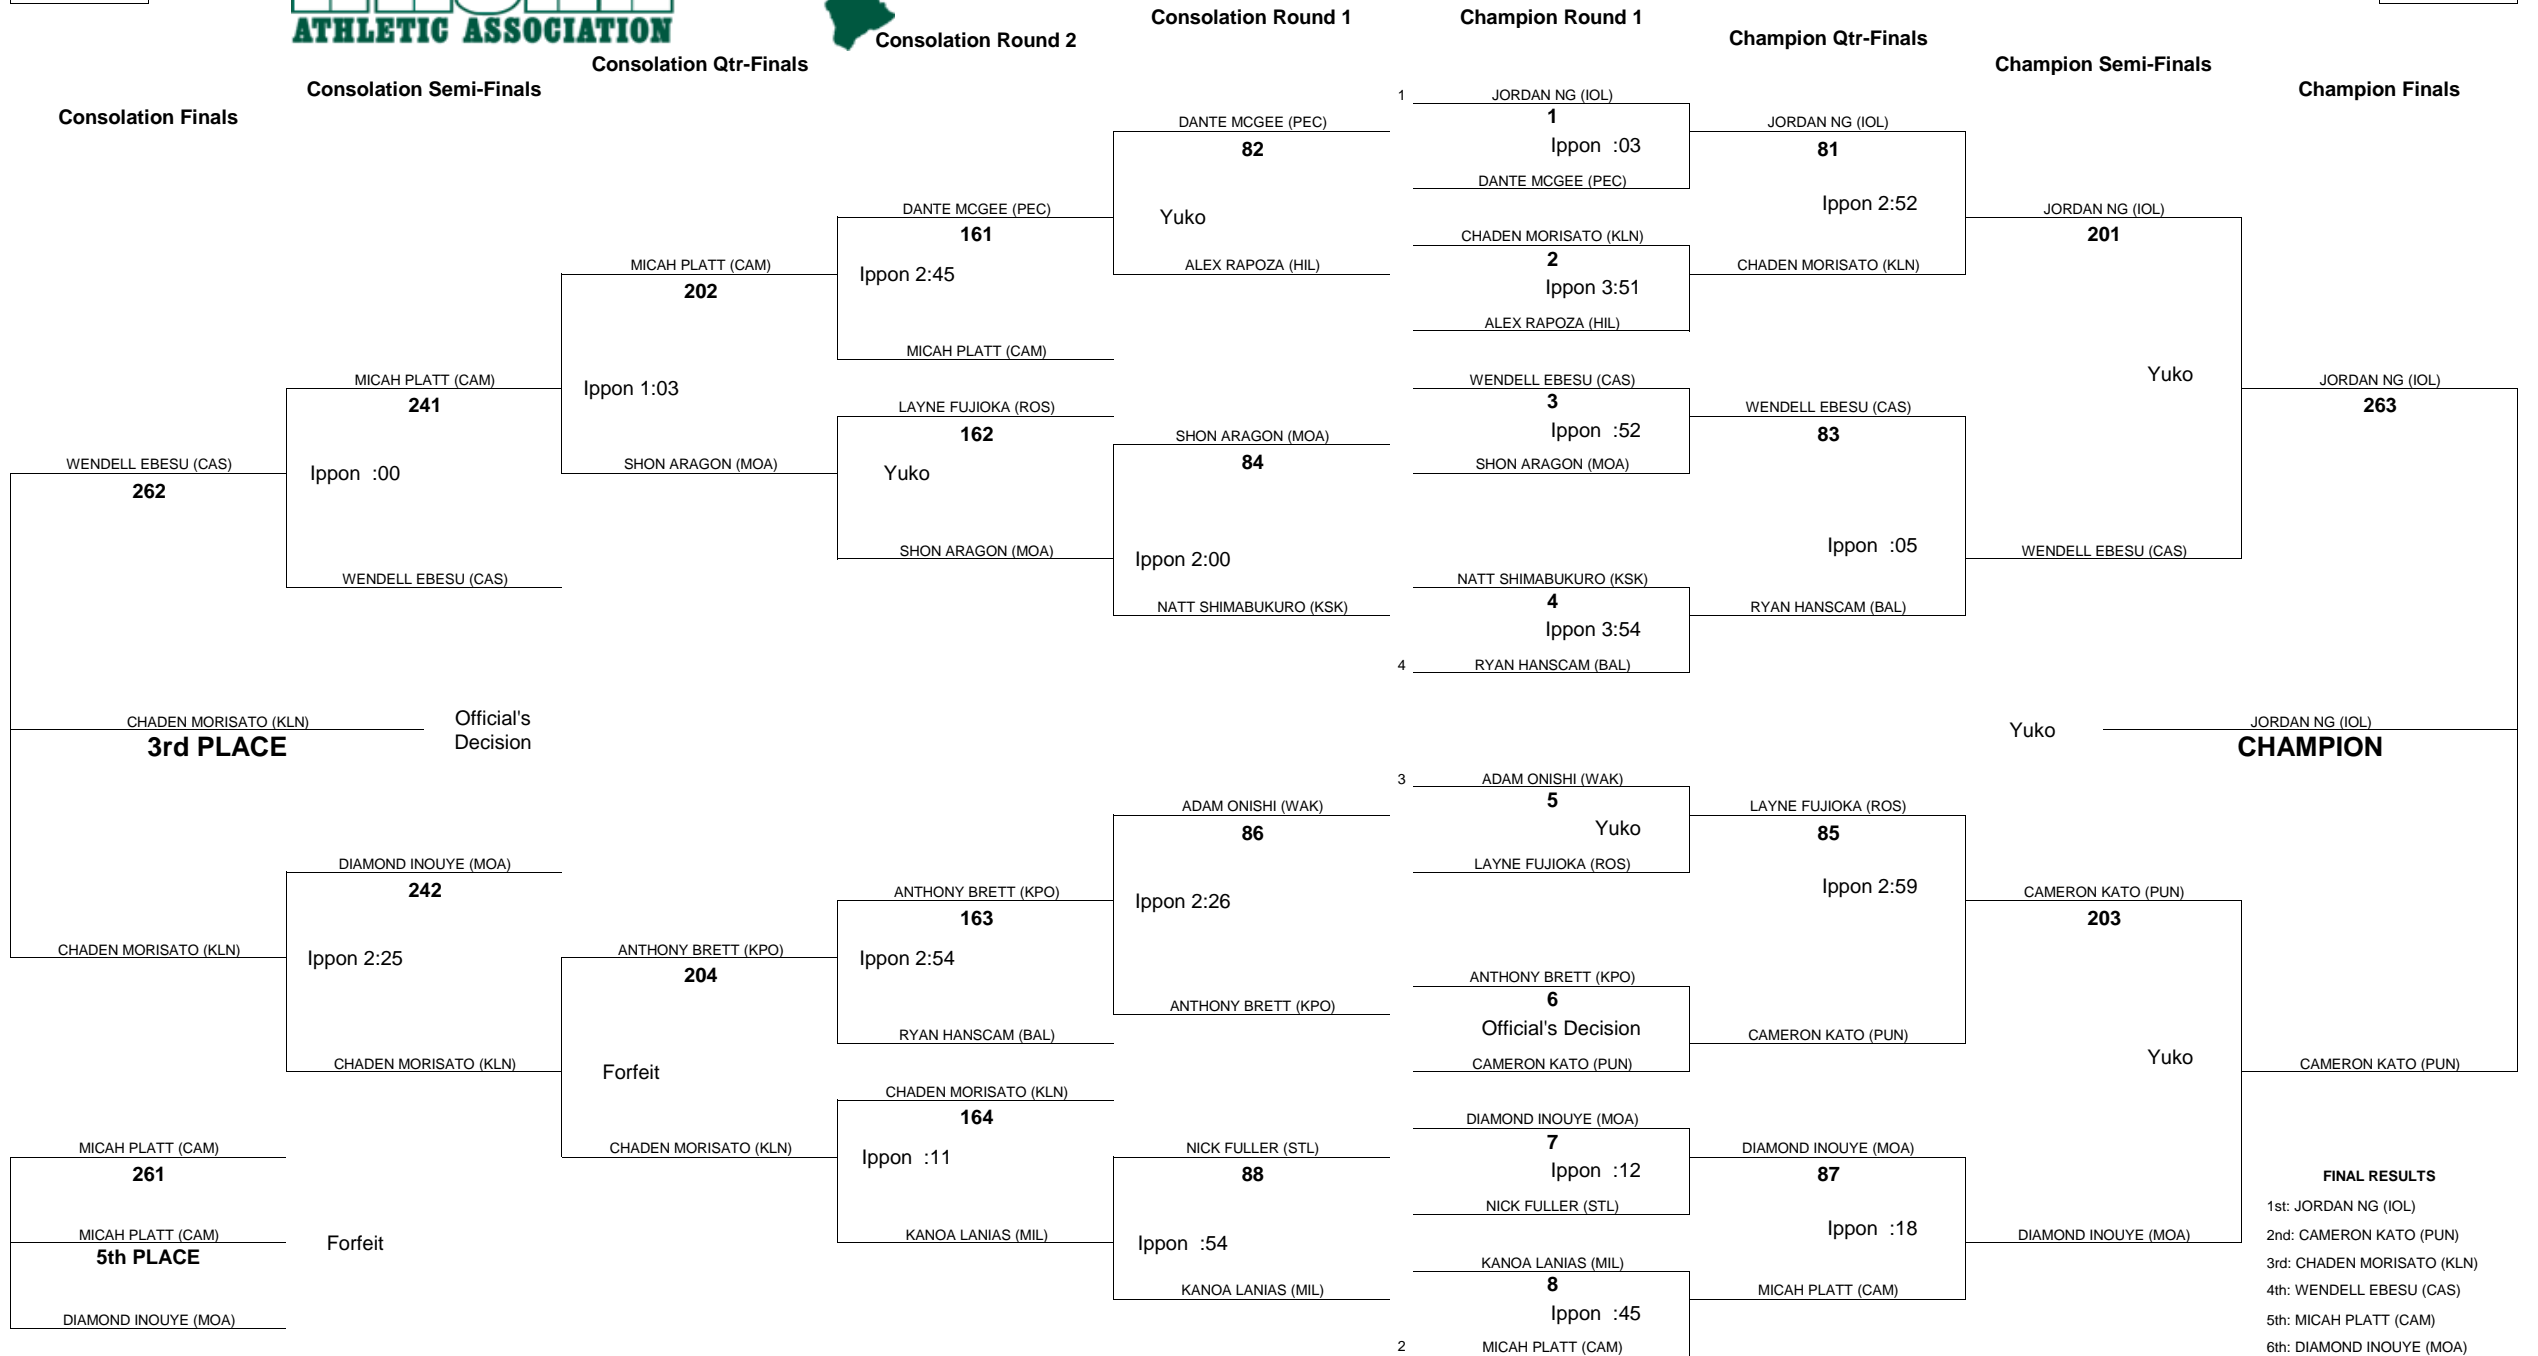

HAWAII HIGH SCHOOL ATHLETIC ASSOCIATION 2013 BOYS JUDO CHAMPIONSHIPS

WEIGHT CLASS
108

WEIGHT CLASS
108

HAWAII HIGH SCHOOL ATHLETIC ASSOCIATION 2013 BOYS JUDO CHAMPIONSHIPS

WEIGHT CLASS
121

WEIGHT CLASS
121