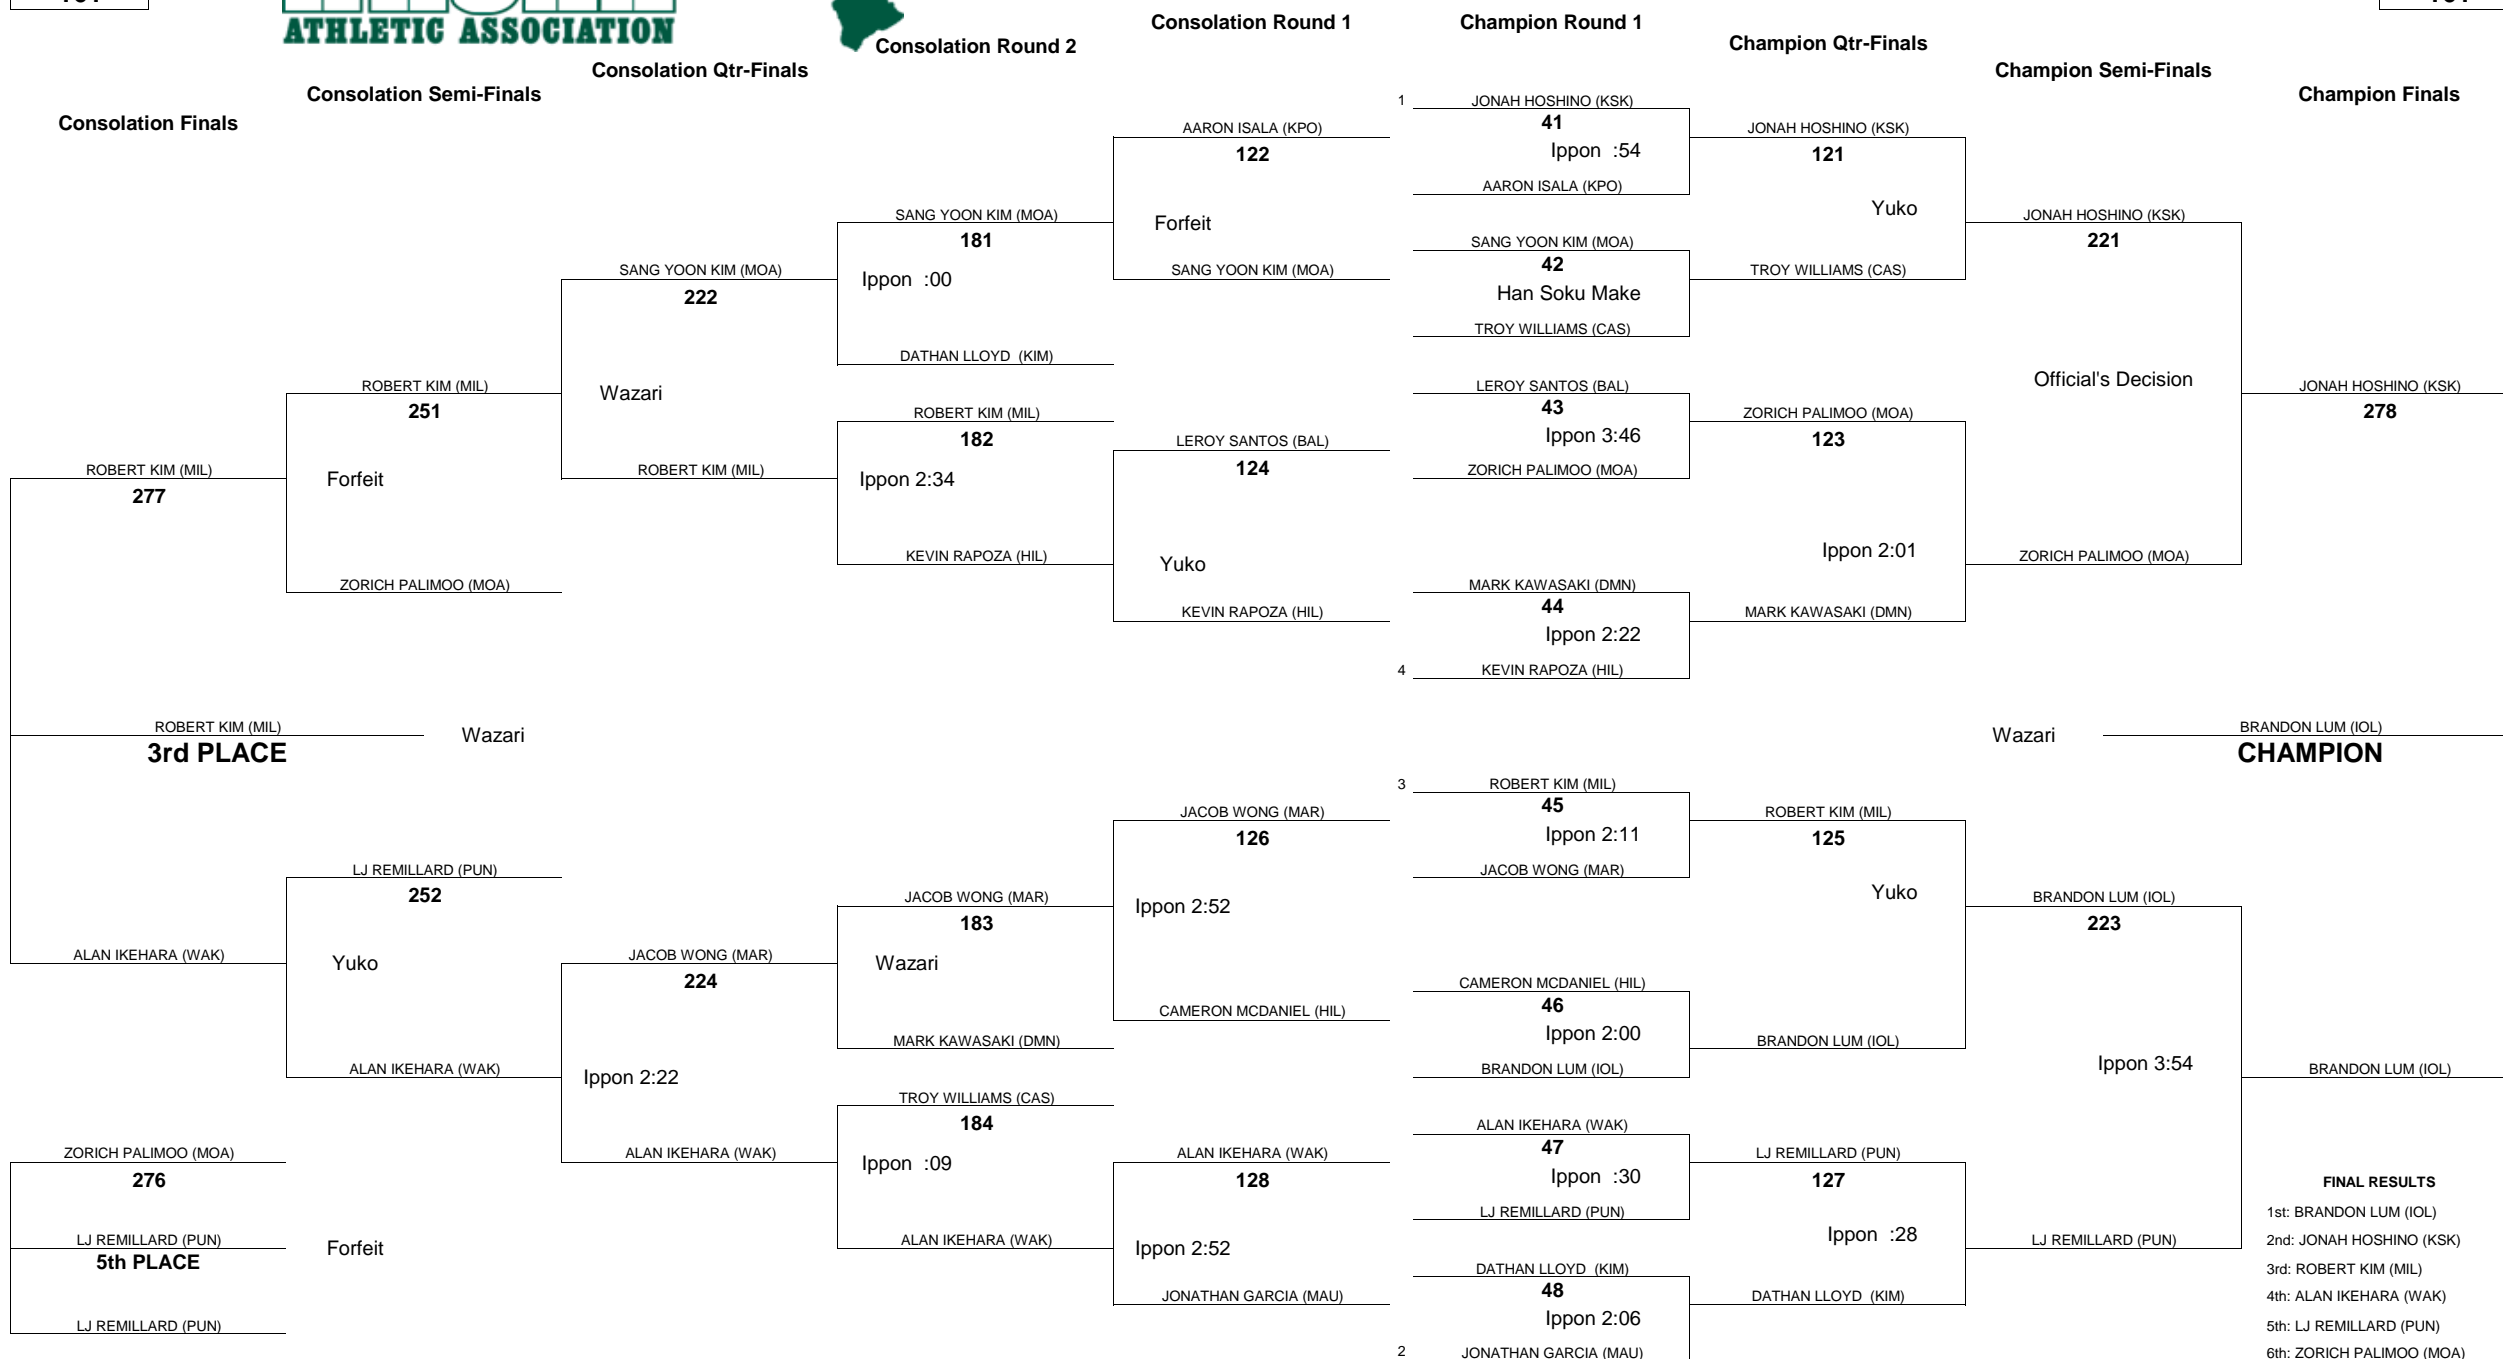

HAWAII HIGH SCHOOL ATHLETIC ASSOCIATION 2013 BOYS JUDO CHAMPIONSHIPS

WEIGHT CLASS

161

WEIGHT CLASS

161