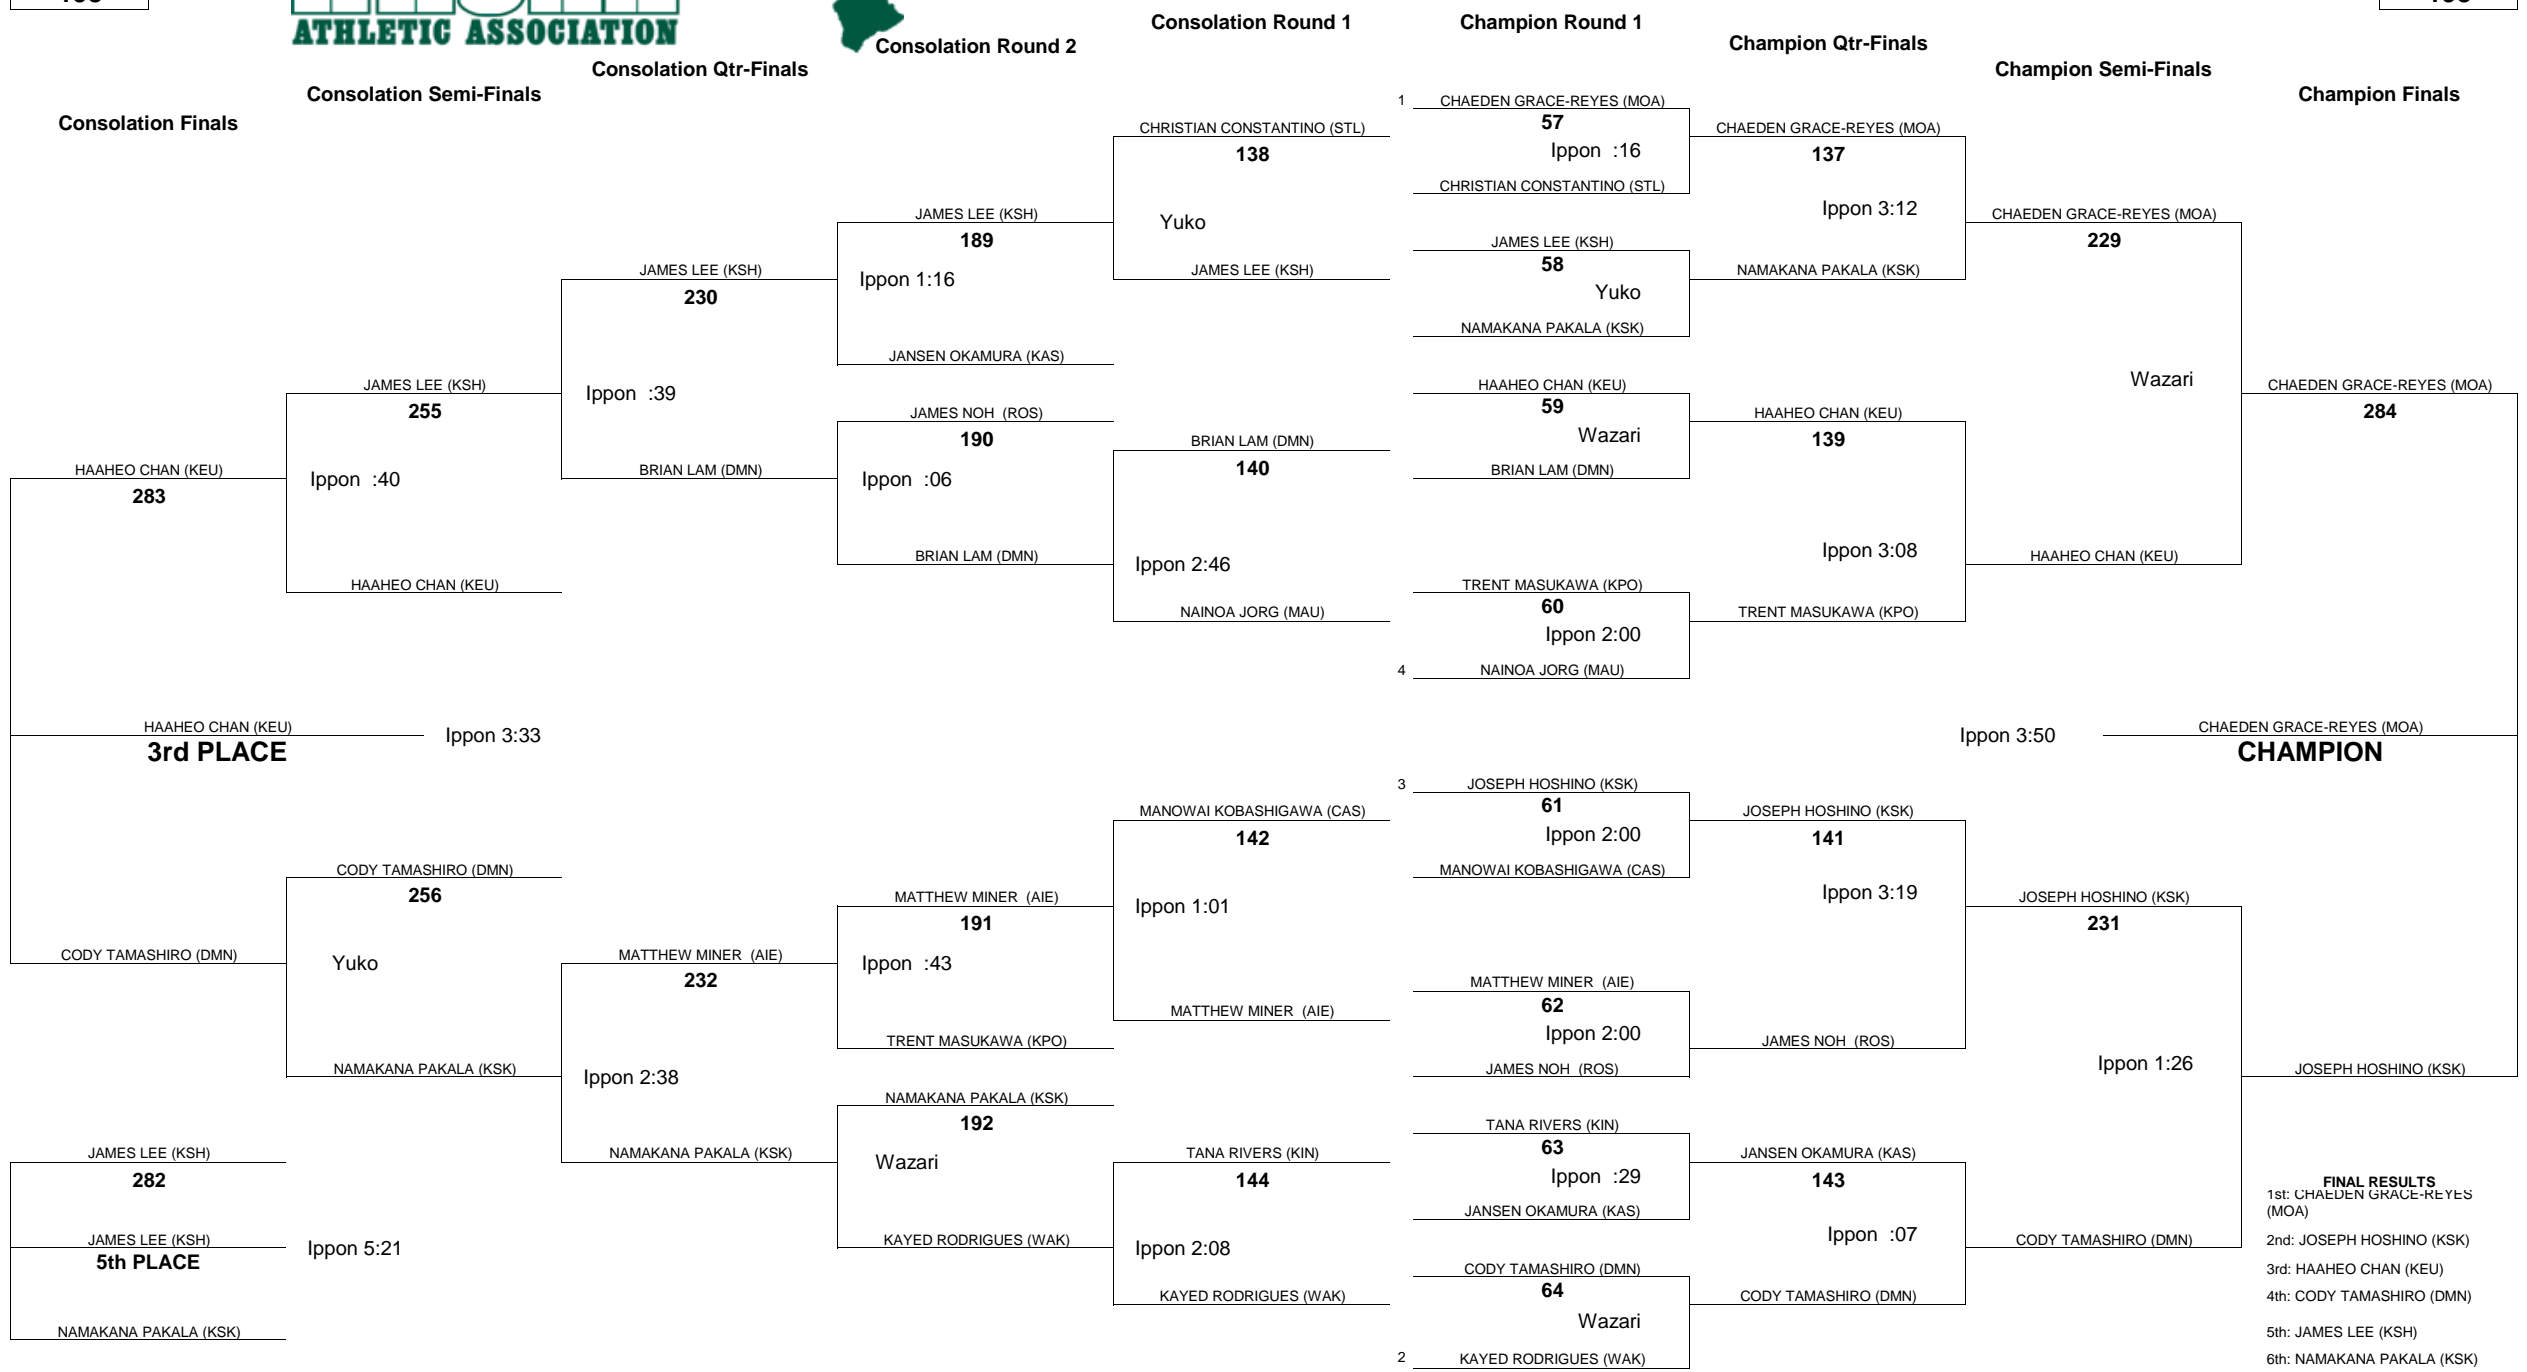

HAWAII HIGH SCHOOL ATHLETIC ASSOCIATION 2013 BOYS JUDO CHAMPIONSHIPS

WEIGHT CLASS
198

WEIGHT CLASS
198