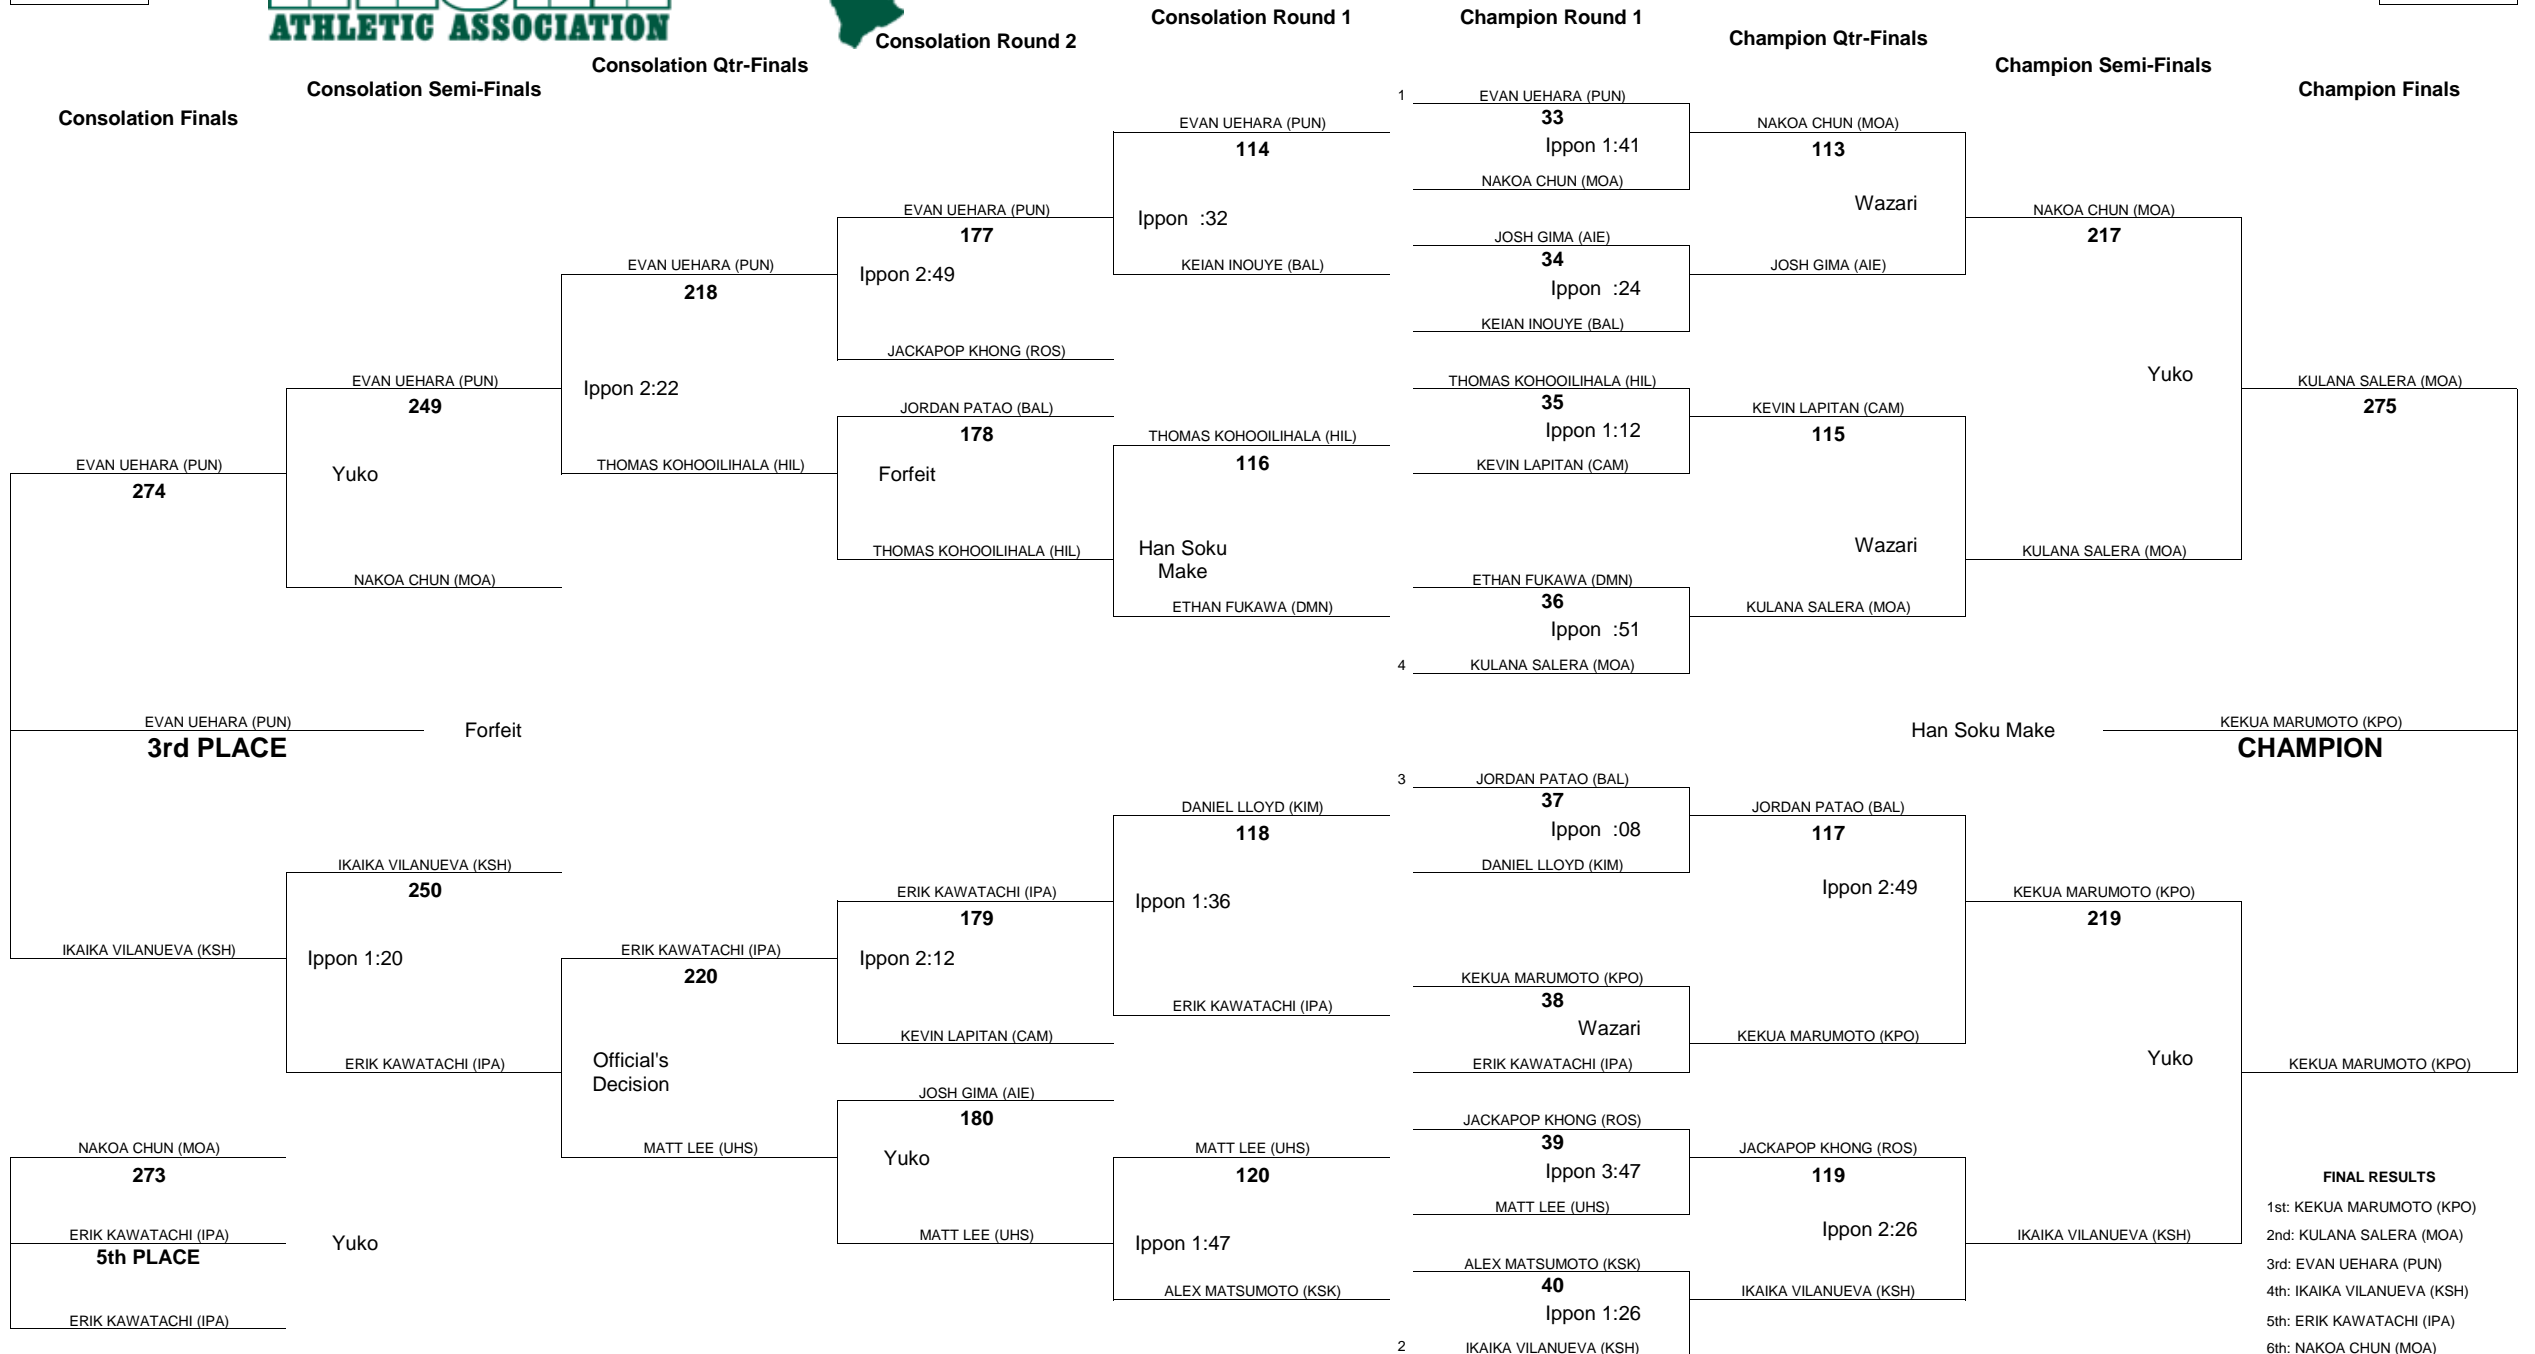

WEIGHT CLASS
132

HAWAII HIGH SCHOOL ATHLETIC ASSOCIATION 2013 BOYS JUDO CHAMPIONSHIPS

WEIGHT CLASS
132

HAWAII HIGH SCHOOL ATHLETIC ASSOCIATION 2013 BOYS JUDO CHAMPIONSHIPS

WEIGHT CLASS

145

WEIGHT CLASS

145