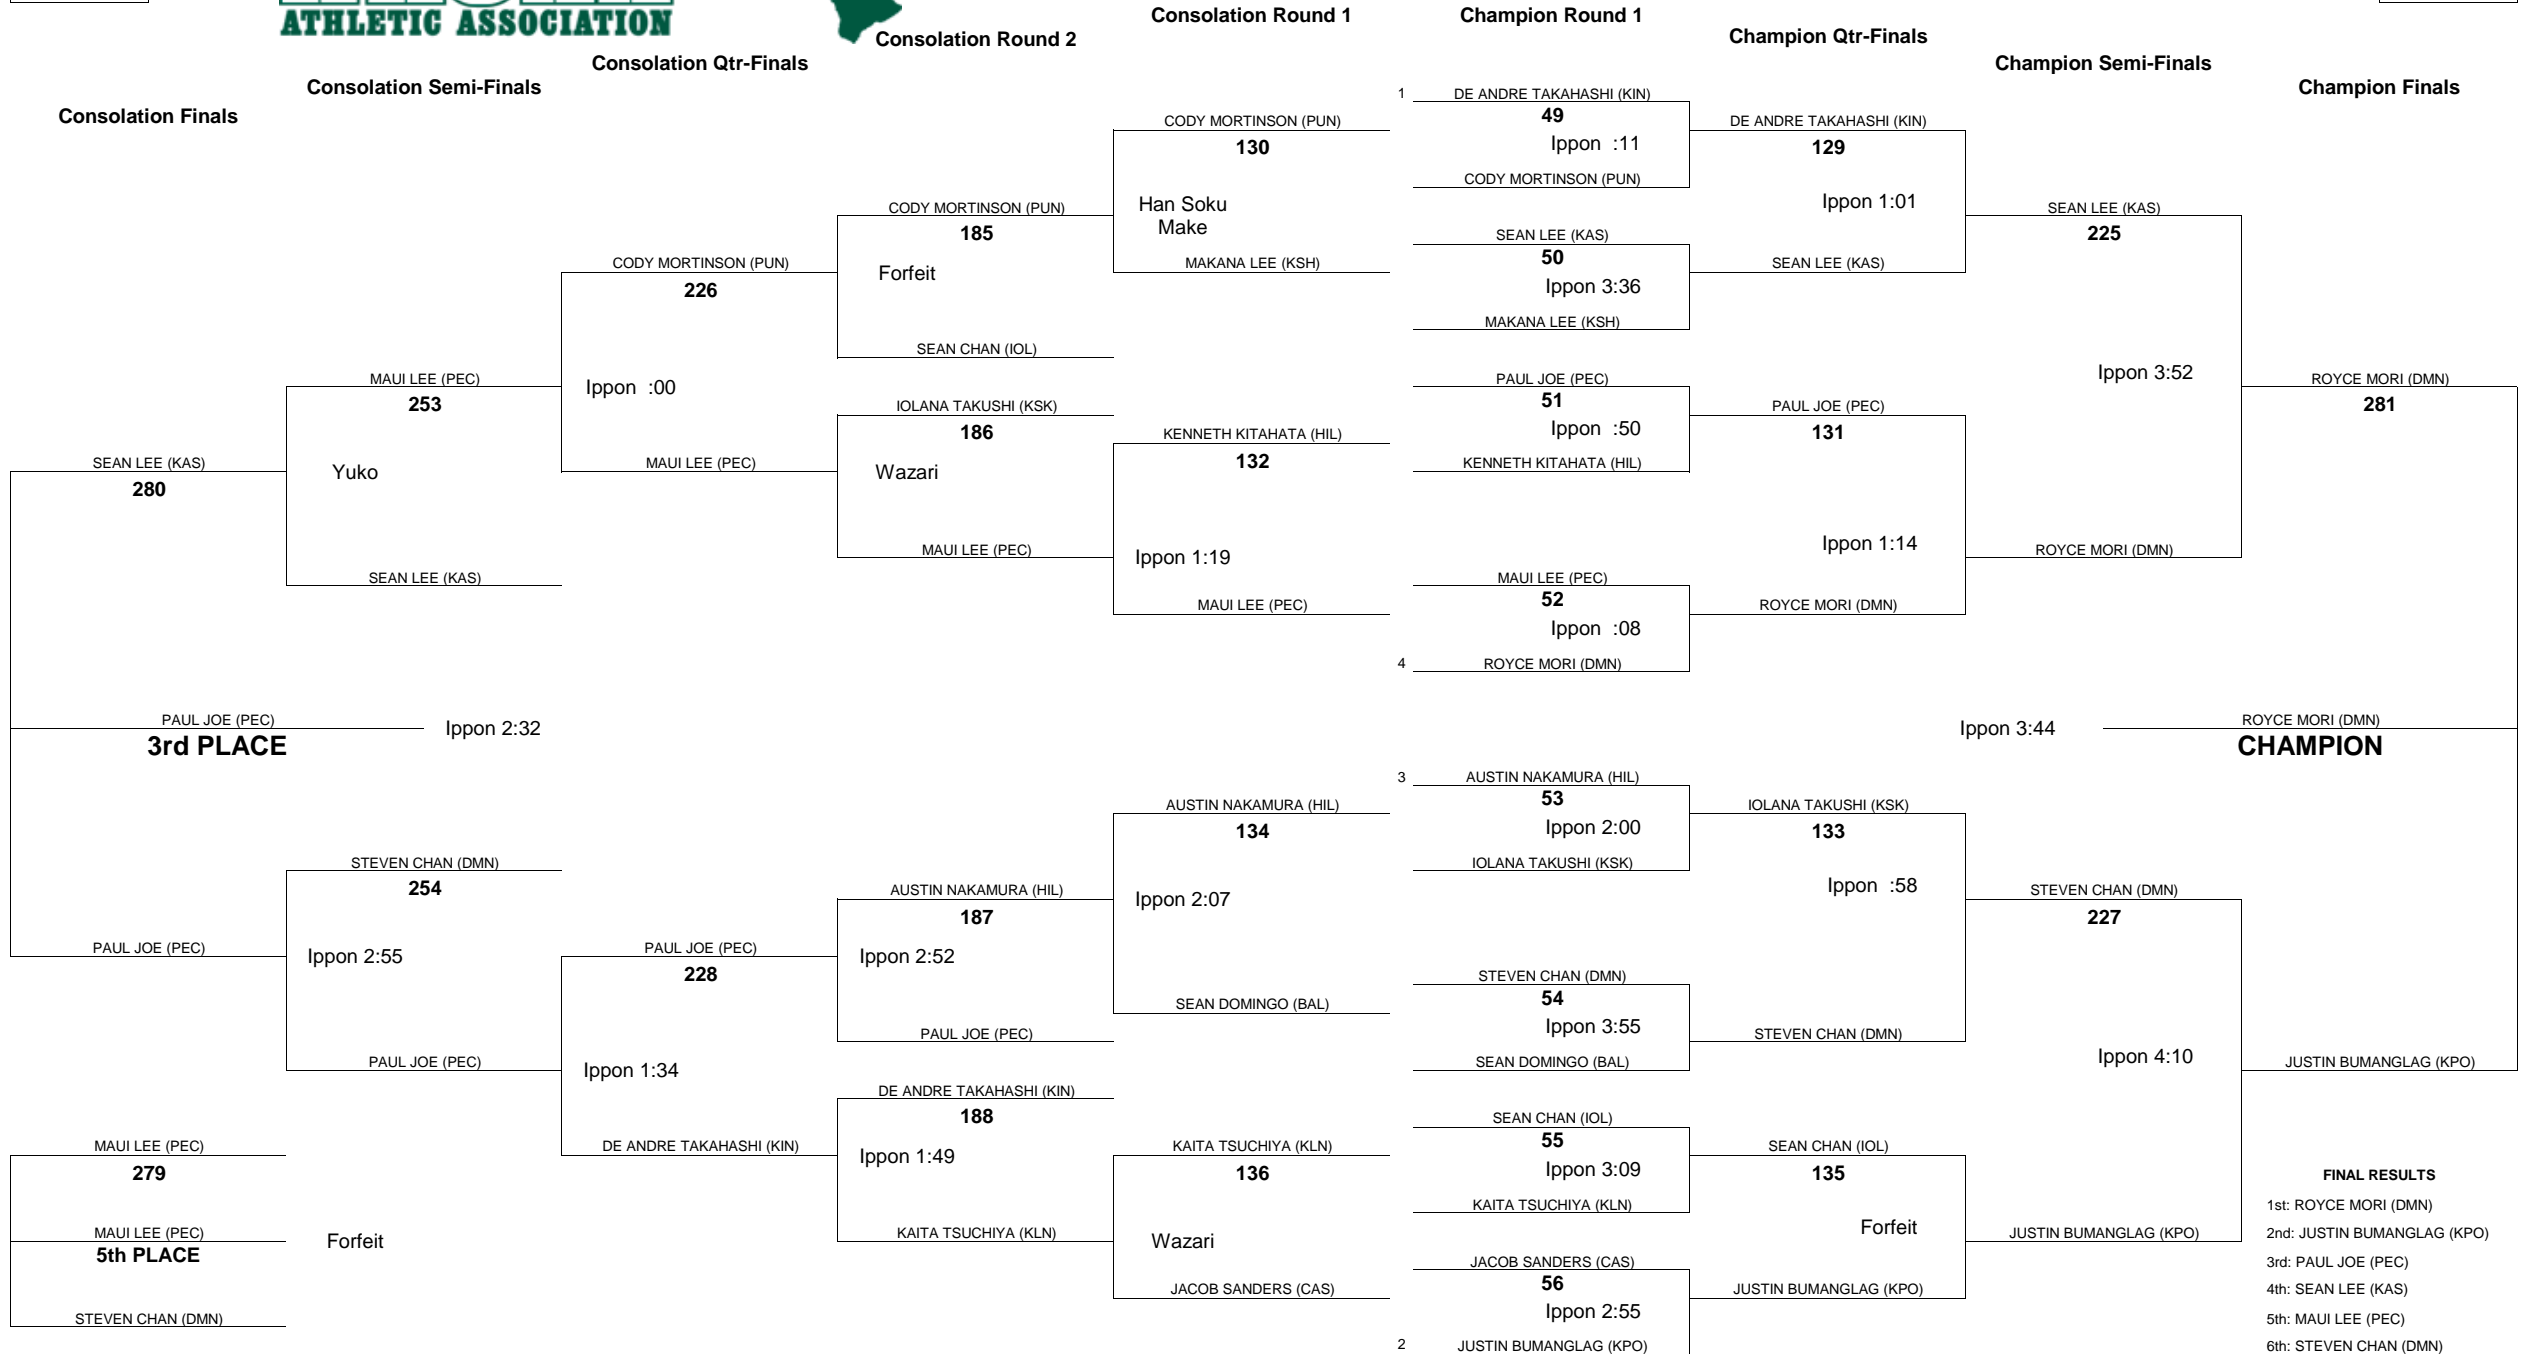

HAWAII HIGH SCHOOL ATHLETIC ASSOCIATION 2013 BOYS JUDO CHAMPIONSHIPS

WEIGHT CLASS

161

WEIGHT CLASS

161

WEIGHT CLASS
178

HAWAII HIGH SCHOOL ATHLETIC ASSOCIATION 2013 BOYS JUDO CHAMPIONSHIPS

WEIGHT CLASS
178