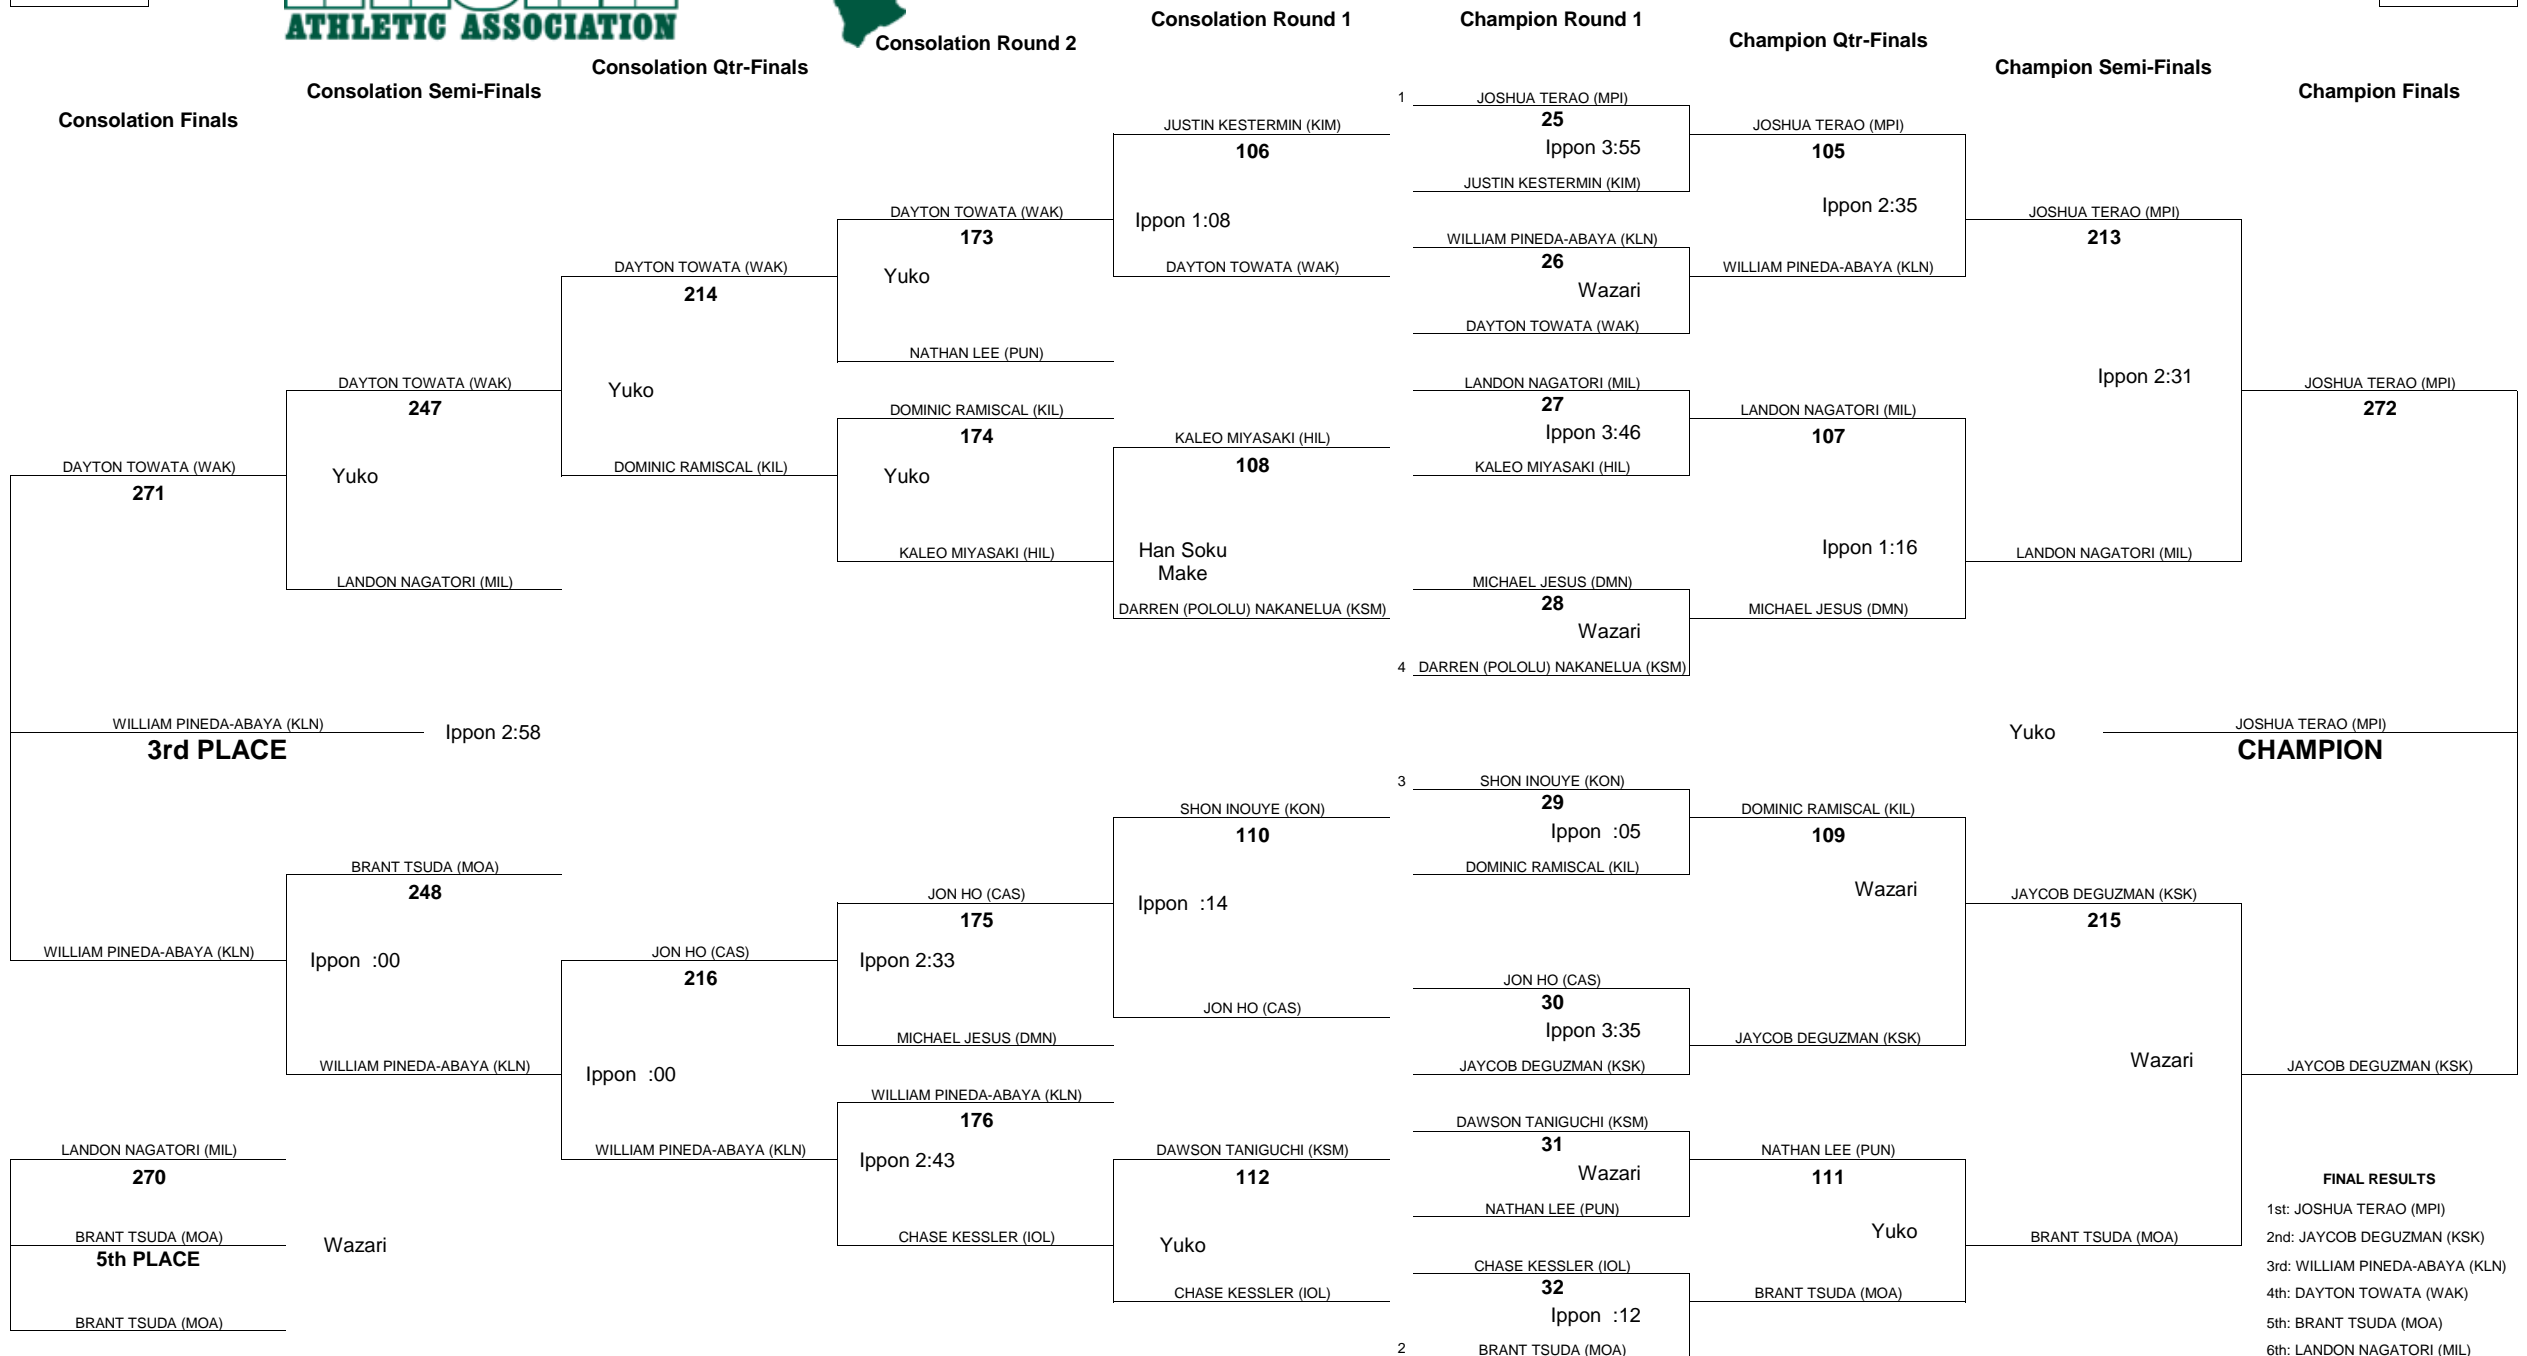

HAWAII HIGH SCHOOL ATHLETIC ASSOCIATION 2013 BOYS JUDO CHAMPIONSHIPS

WEIGHT CLASS
132