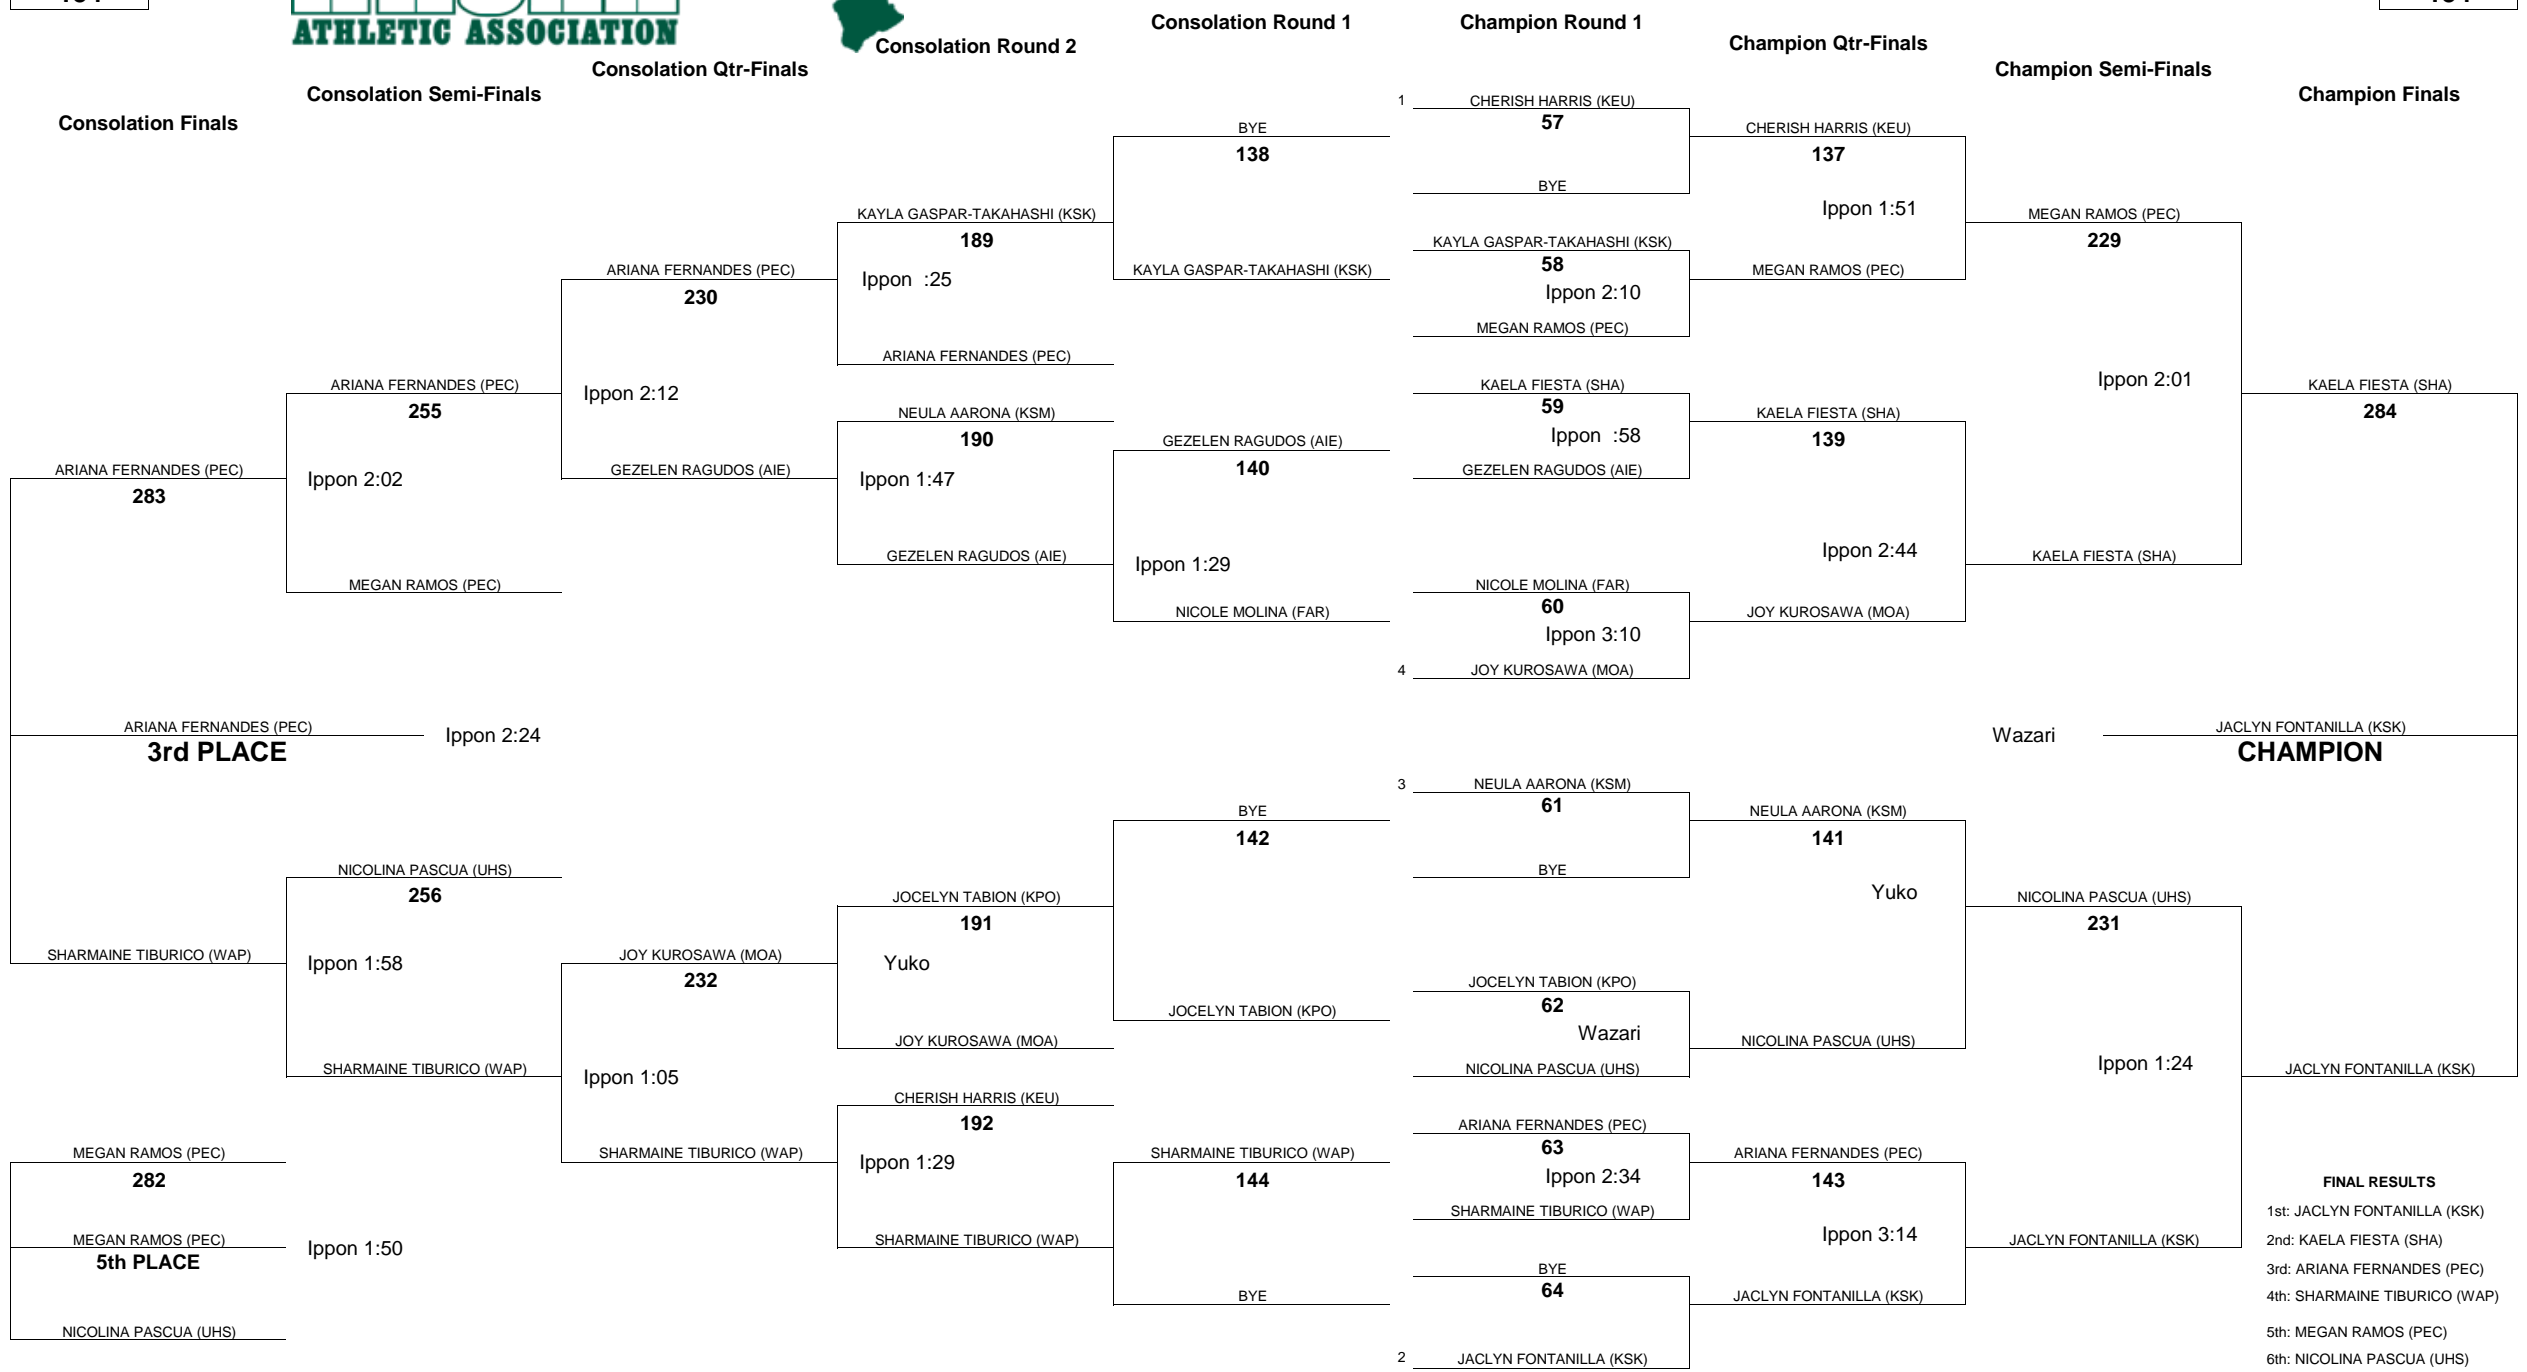

HAWAII HIGH SCHOOL ATHLETIC ASSOCIATION 2013 GIRLS JUDO CHAMPIONSHIPS

WEIGHT CLASS
154

WEIGHT CLASS
154