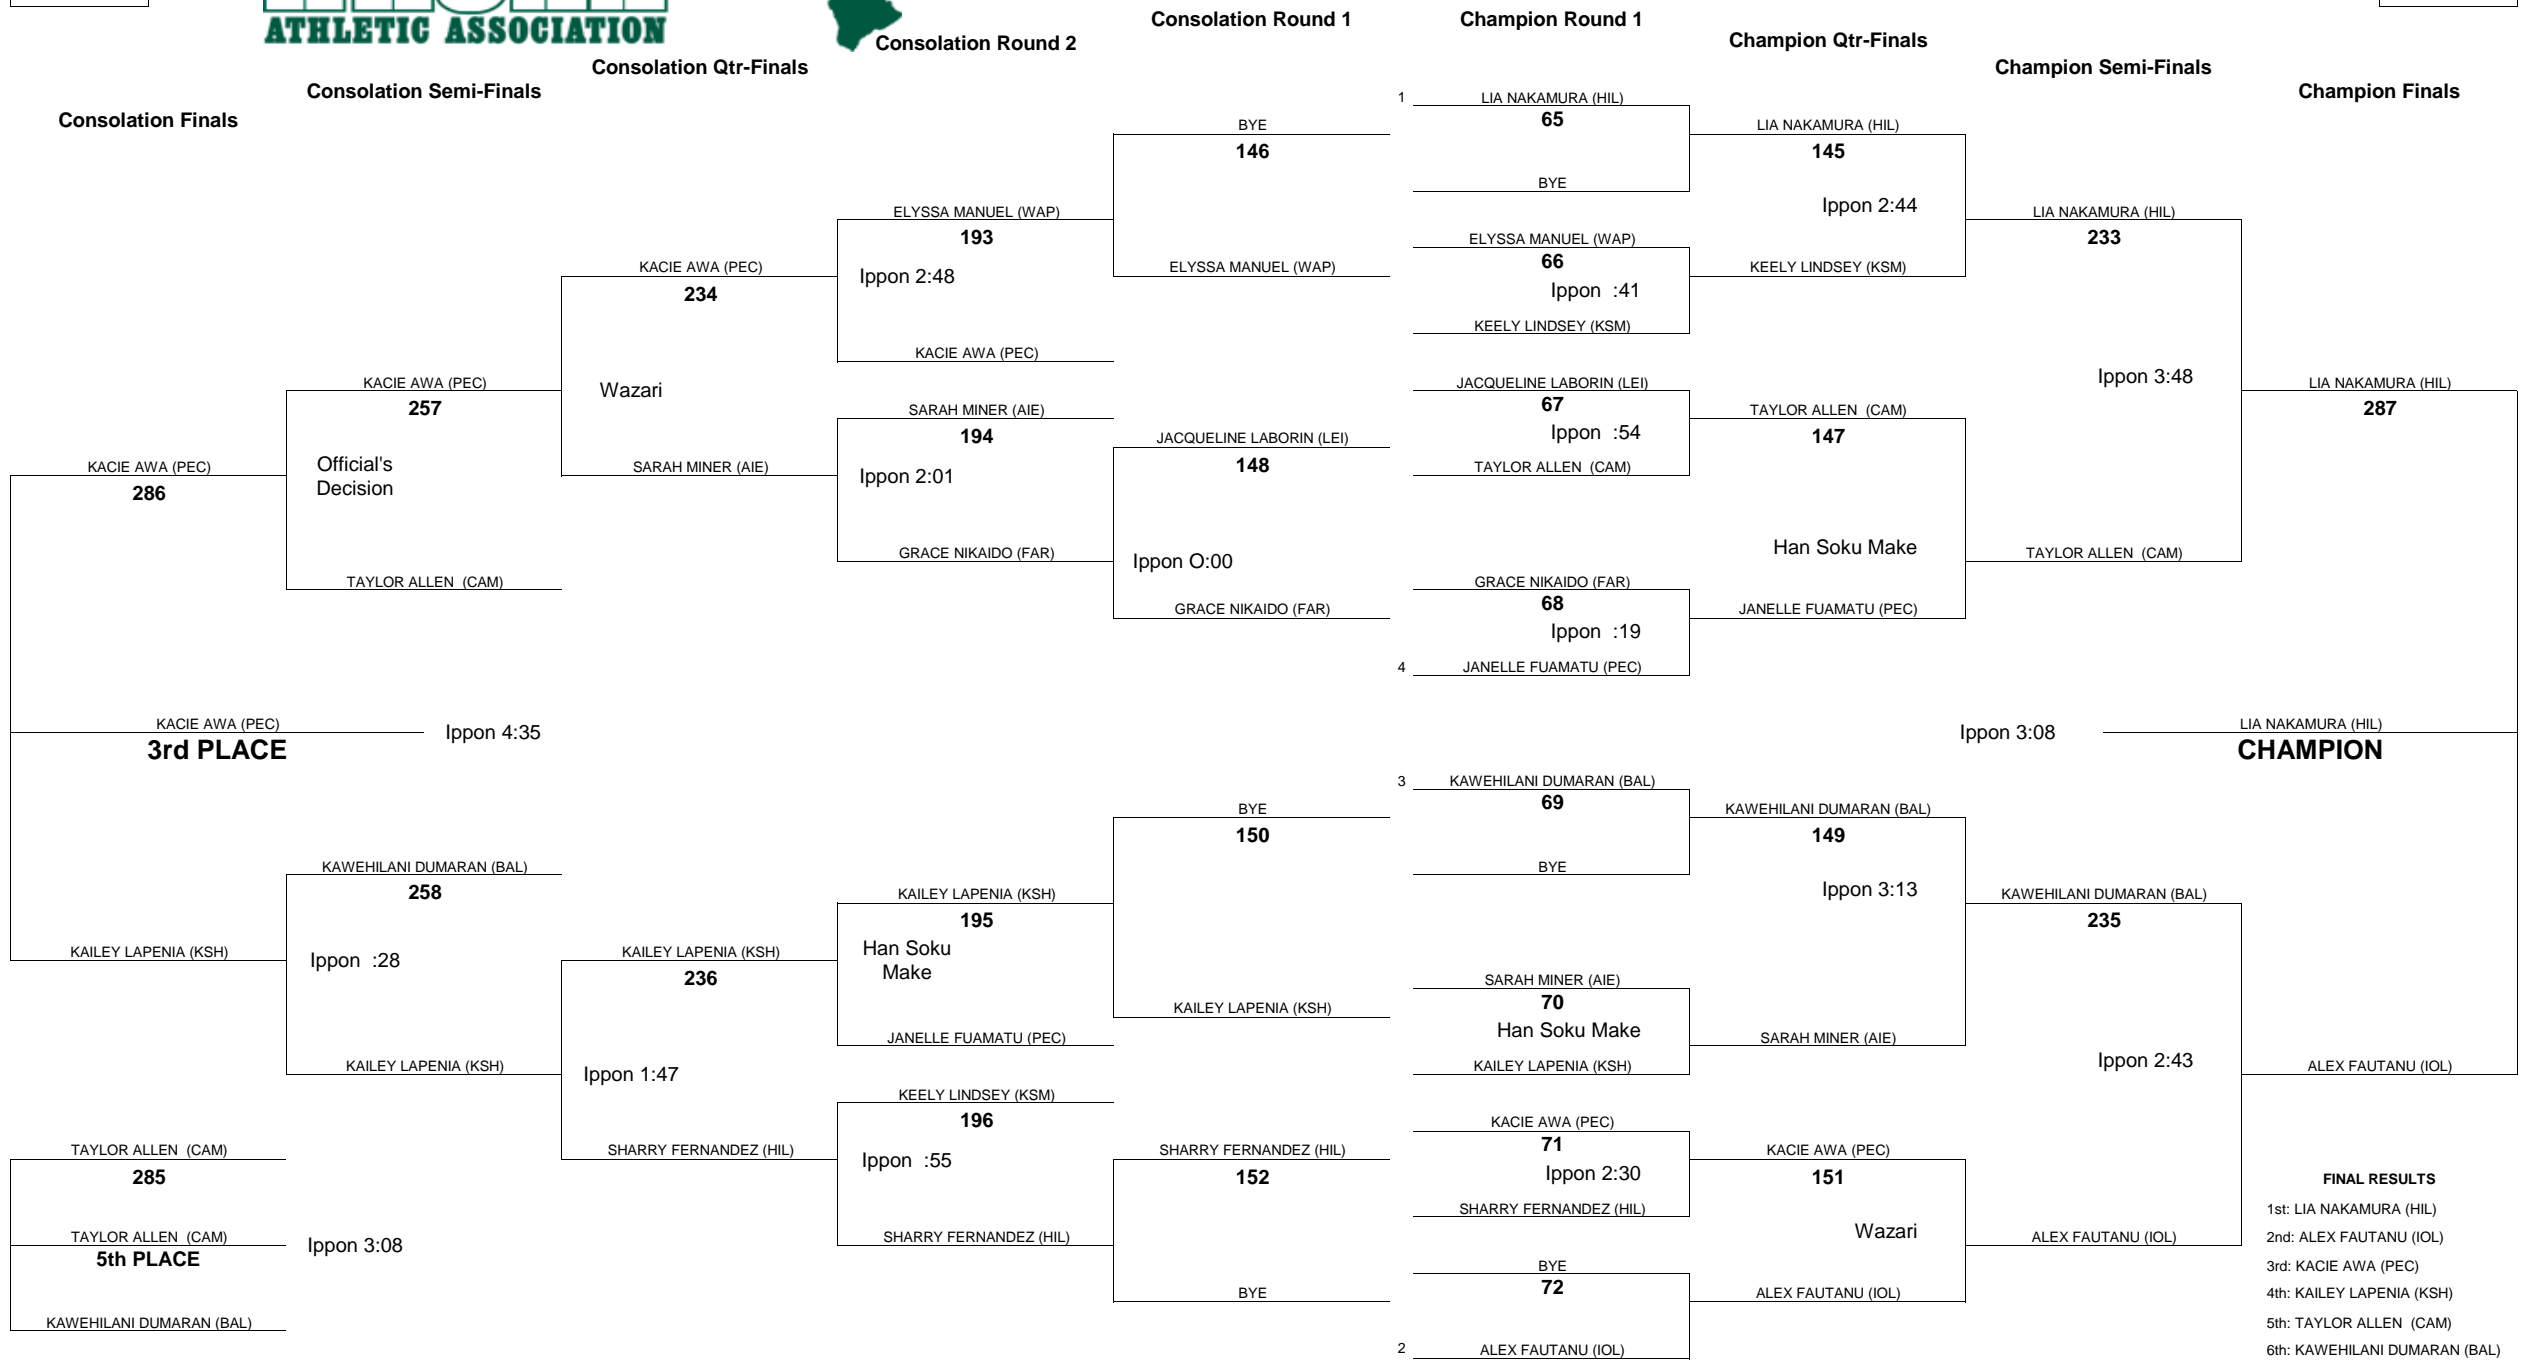

HAWAII HIGH SCHOOL ATHLETIC ASSOCIATION 2013 GIRLS JUDO CHAMPIONSHIPS

WEIGHT CLASS
154

WEIGHT CLASS
154

HAWAII HIGH SCHOOL ATHLETIC ASSOCIATION 2013 GIRLS JUDO CHAMPIONSHIPS

WEIGHT CLASS
172

WEIGHT CLASS
172