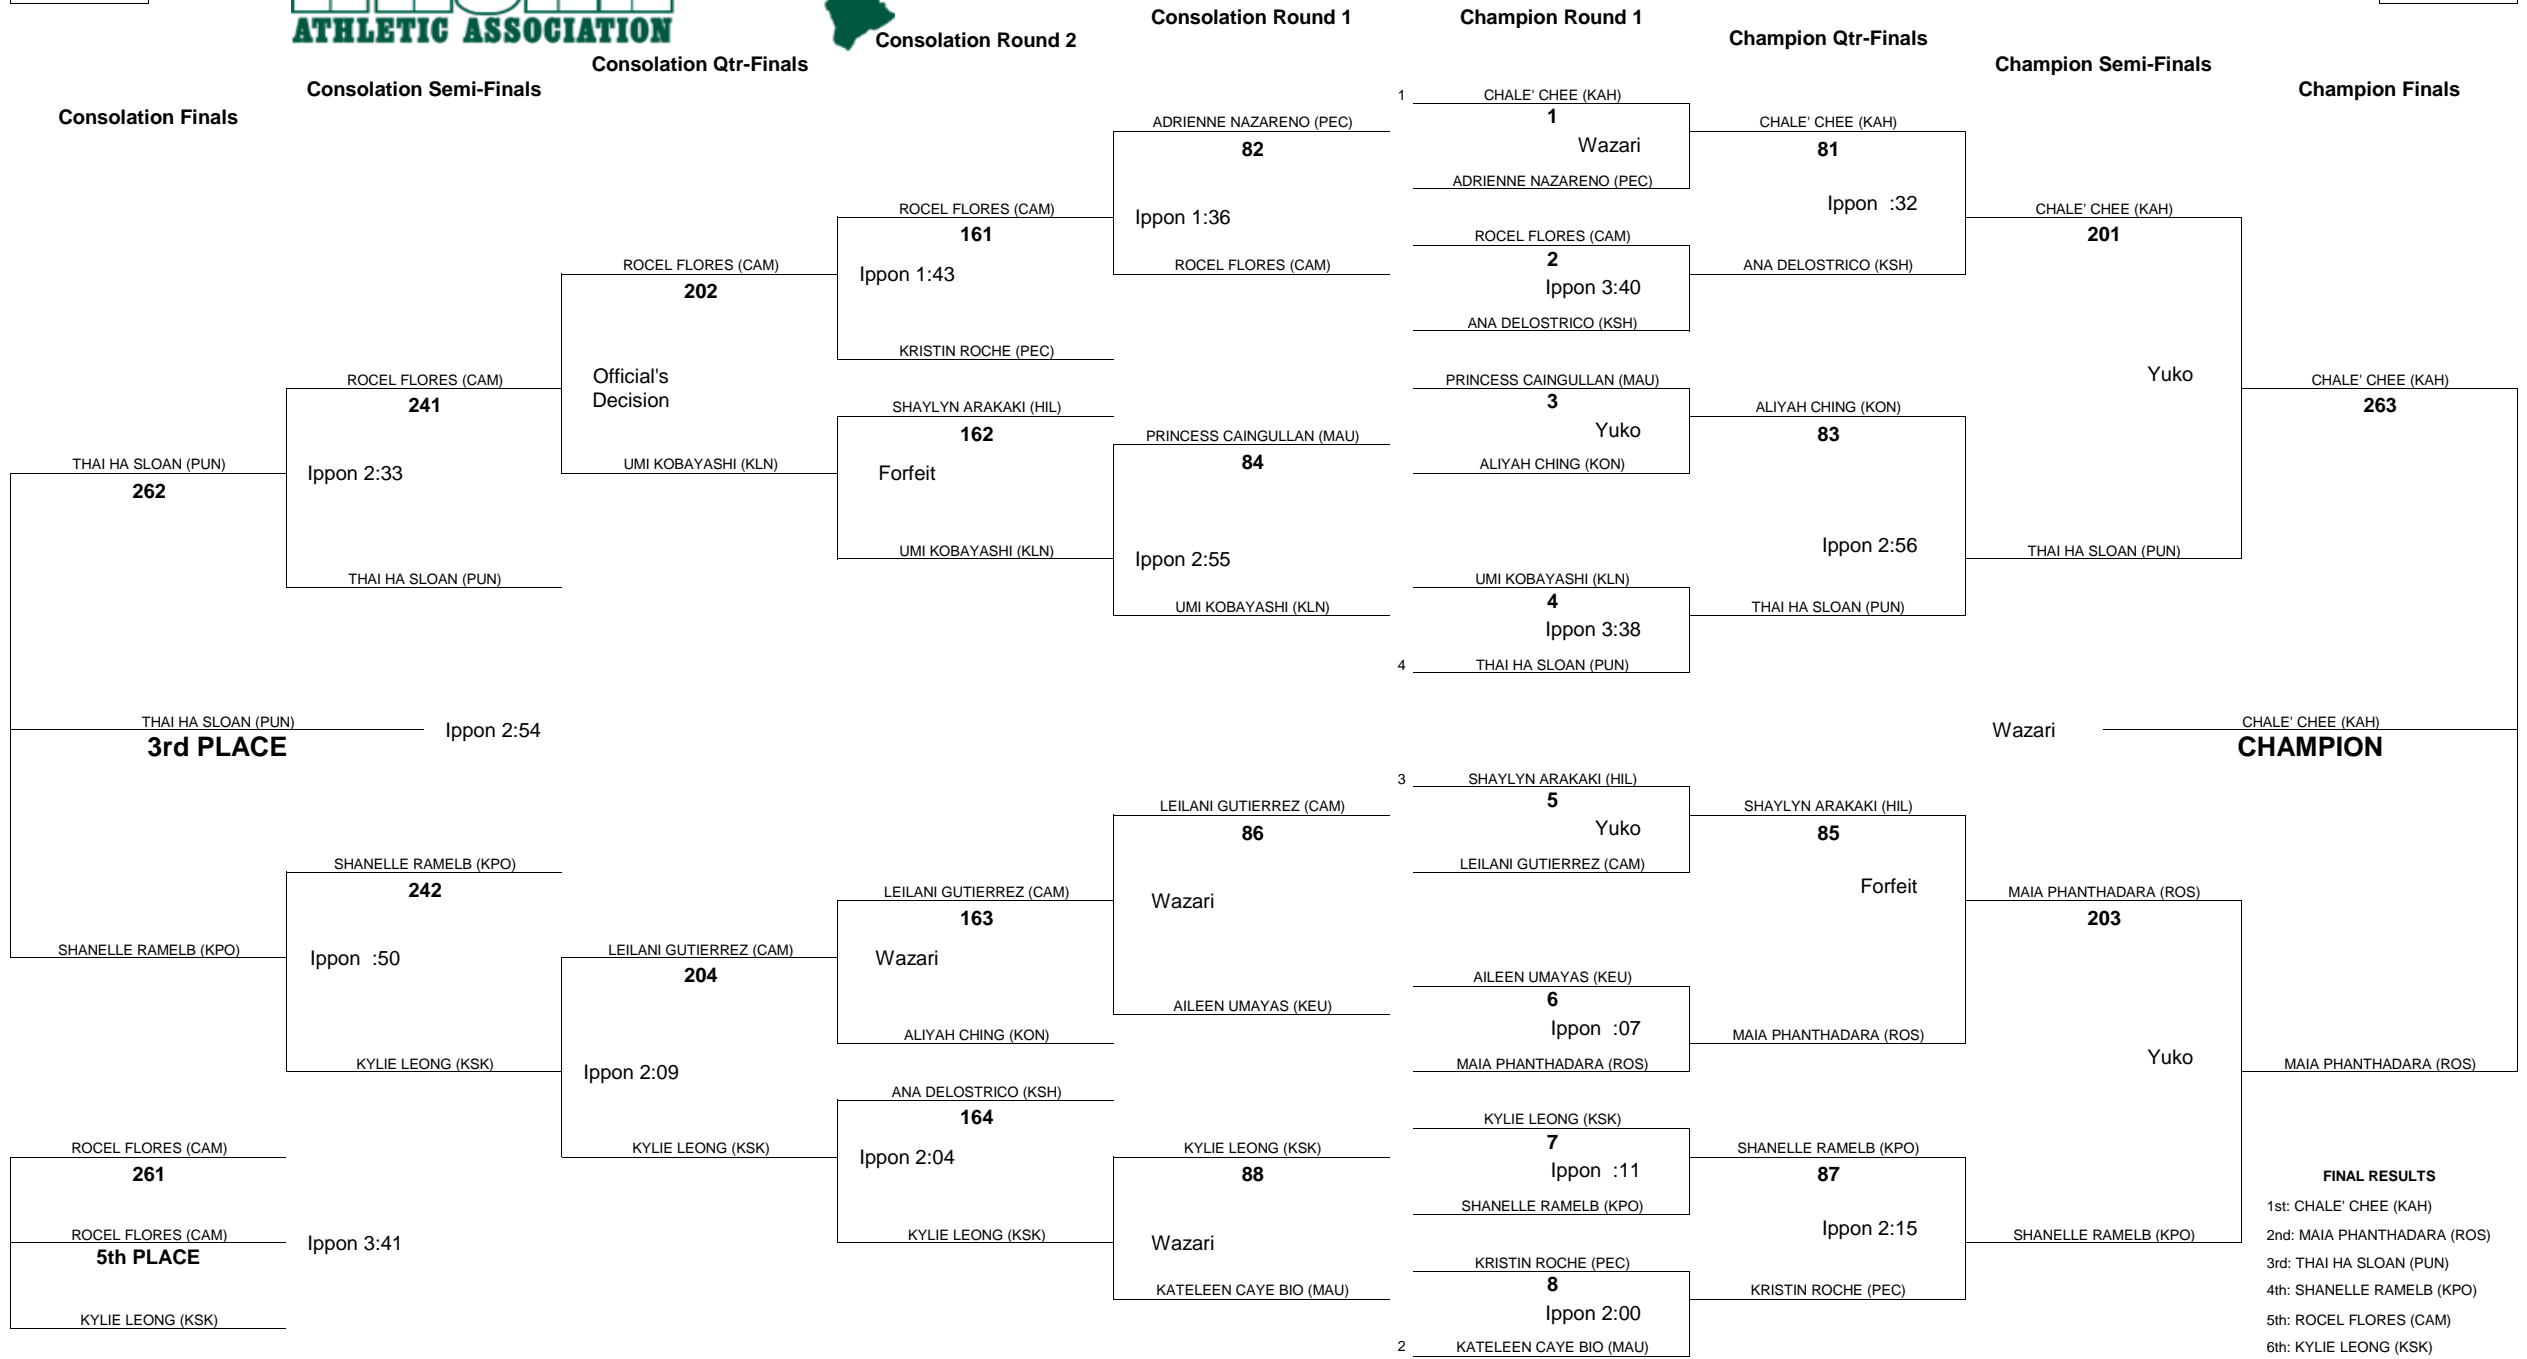

HAWAII HIGH SCHOOL ATHLETIC ASSOCIATION 2013 GIRLS JUDO CHAMPIONSHIPS

WEIGHT CLASS
98

WEIGHT CLASS
98

- FINAL RESULTS**
- 1st: CHALE' CHEE (KAH)
 - 2nd: MAIA PHANTHADARA (ROS)
 - 3rd: THAI HA SLOAN (PUN)
 - 4th: SHANELLE RAMELB (KPO)
 - 5th: ROCEL FLORES (CAM)
 - 6th: KYLIE LEONG (KSK)