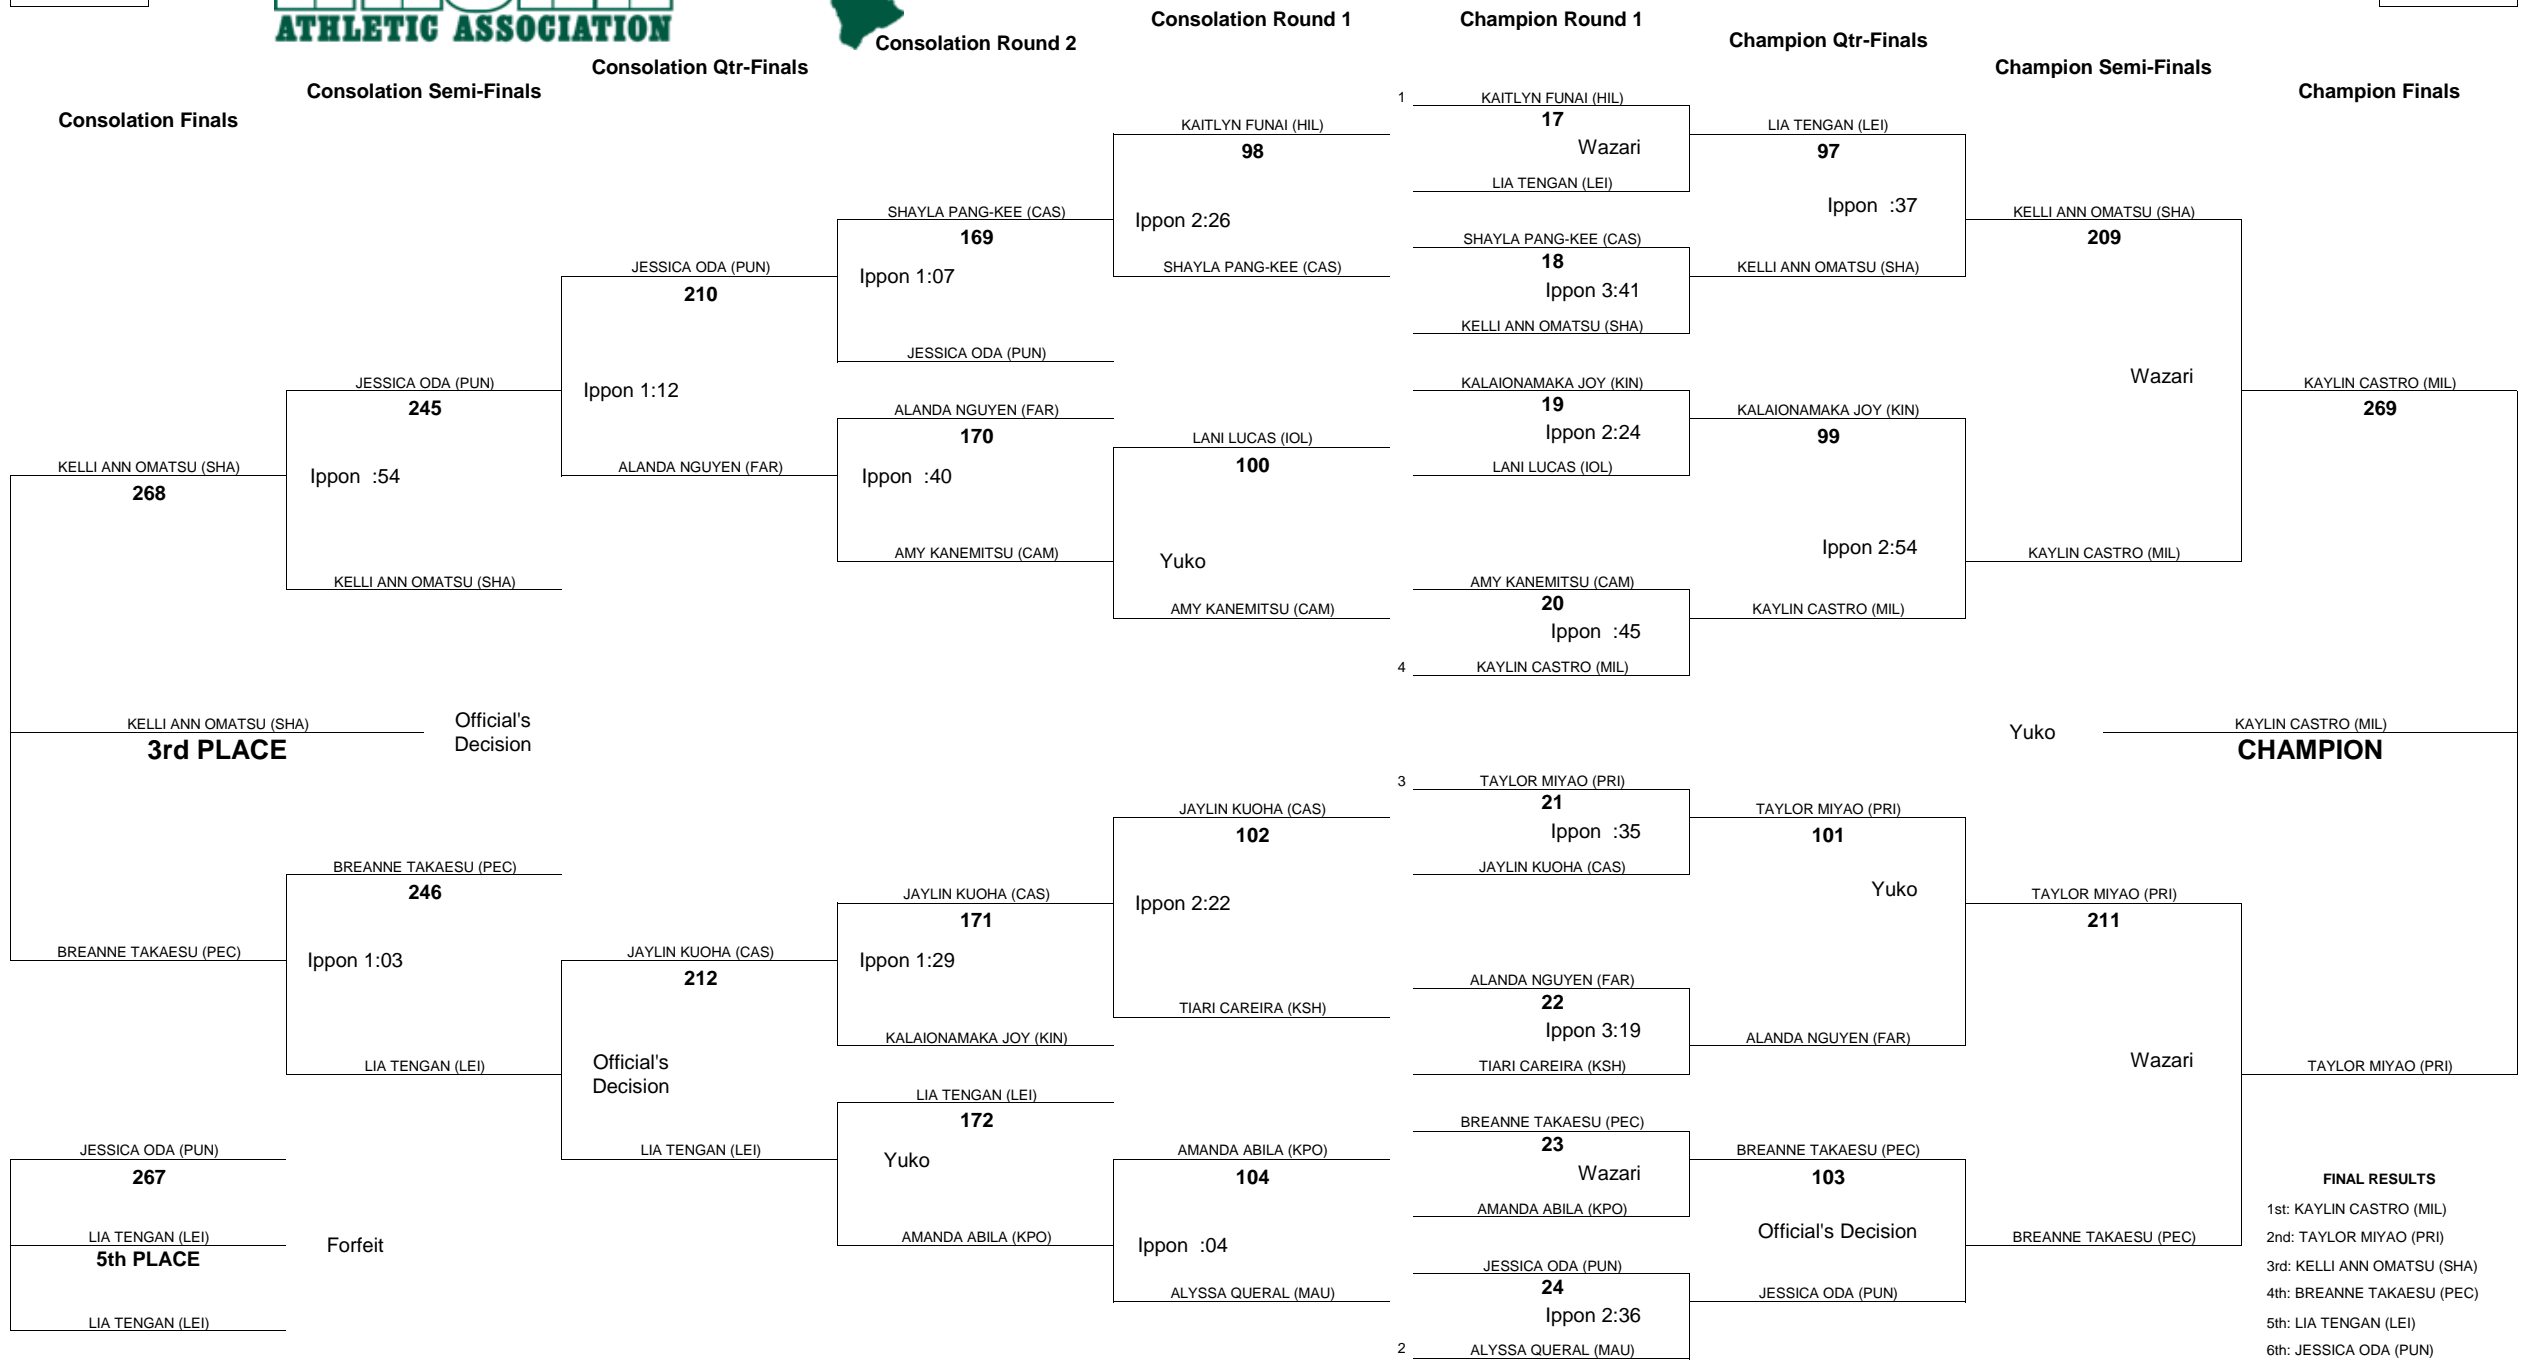

HAWAII HIGH SCHOOL ATHLETIC ASSOCIATION 2013 GIRLS JUDO CHAMPIONSHIPS

WEIGHT CLASS
109

WEIGHT CLASS
109