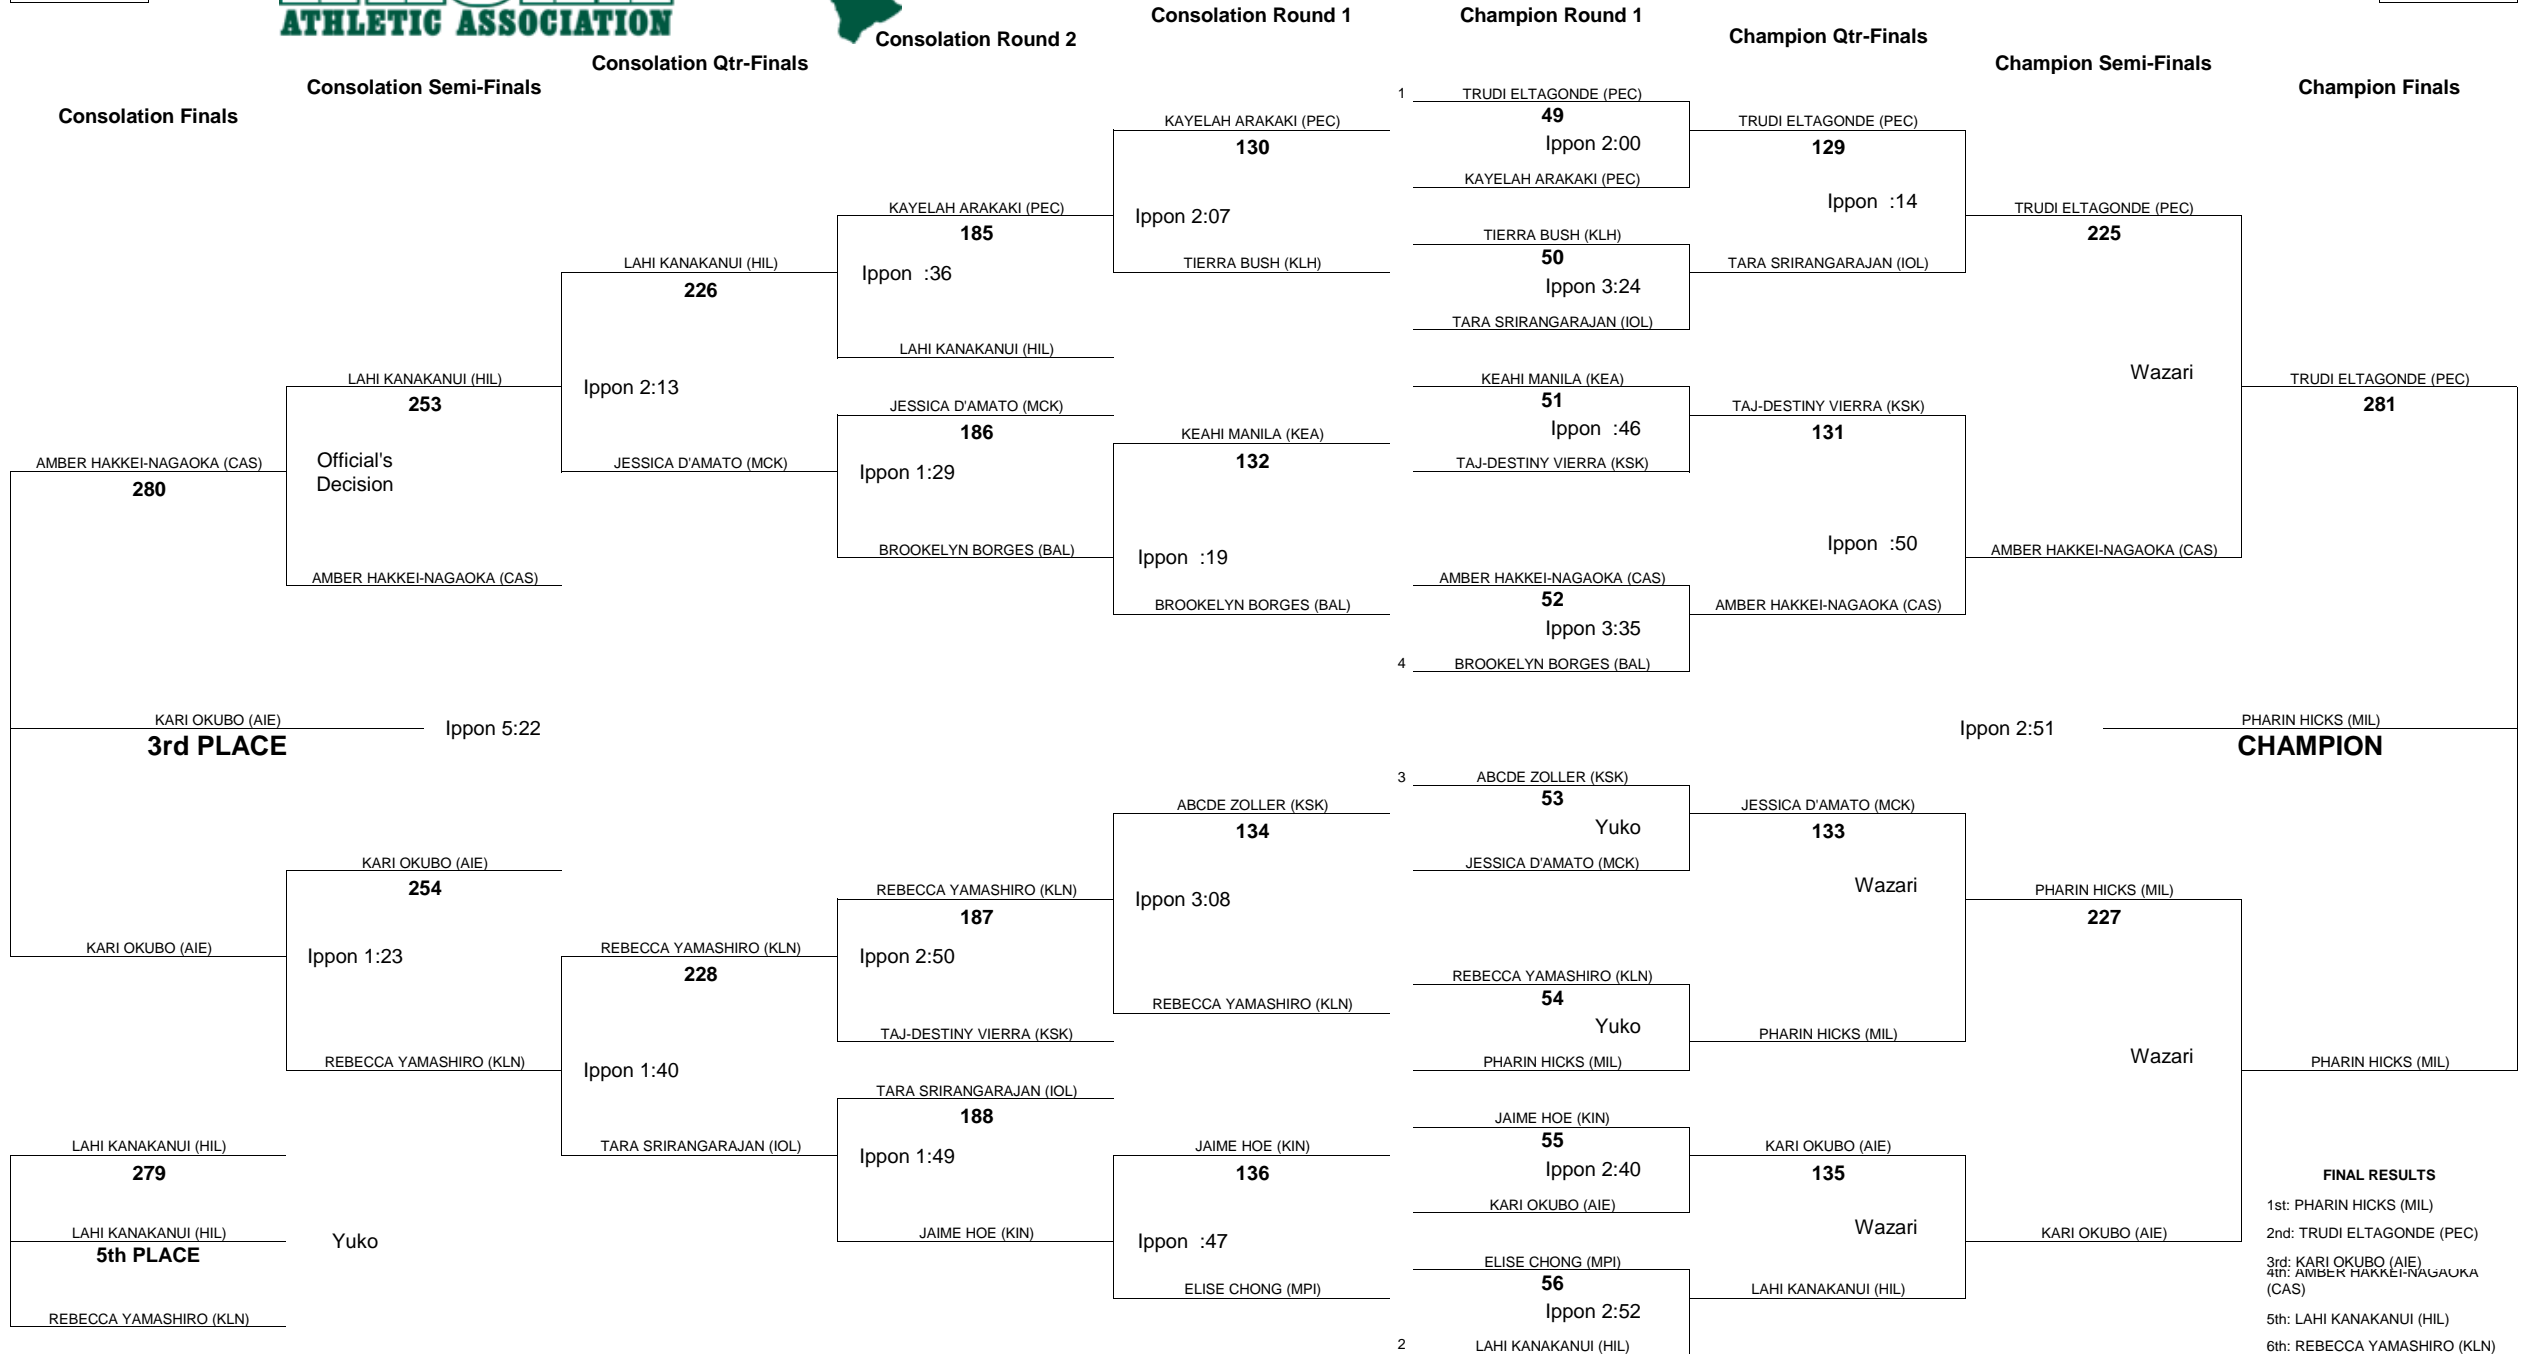

HAWAII HIGH SCHOOL ATHLETIC ASSOCIATION 2013 GIRLS JUDO CHAMPIONSHIPS

WEIGHT CLASS
139