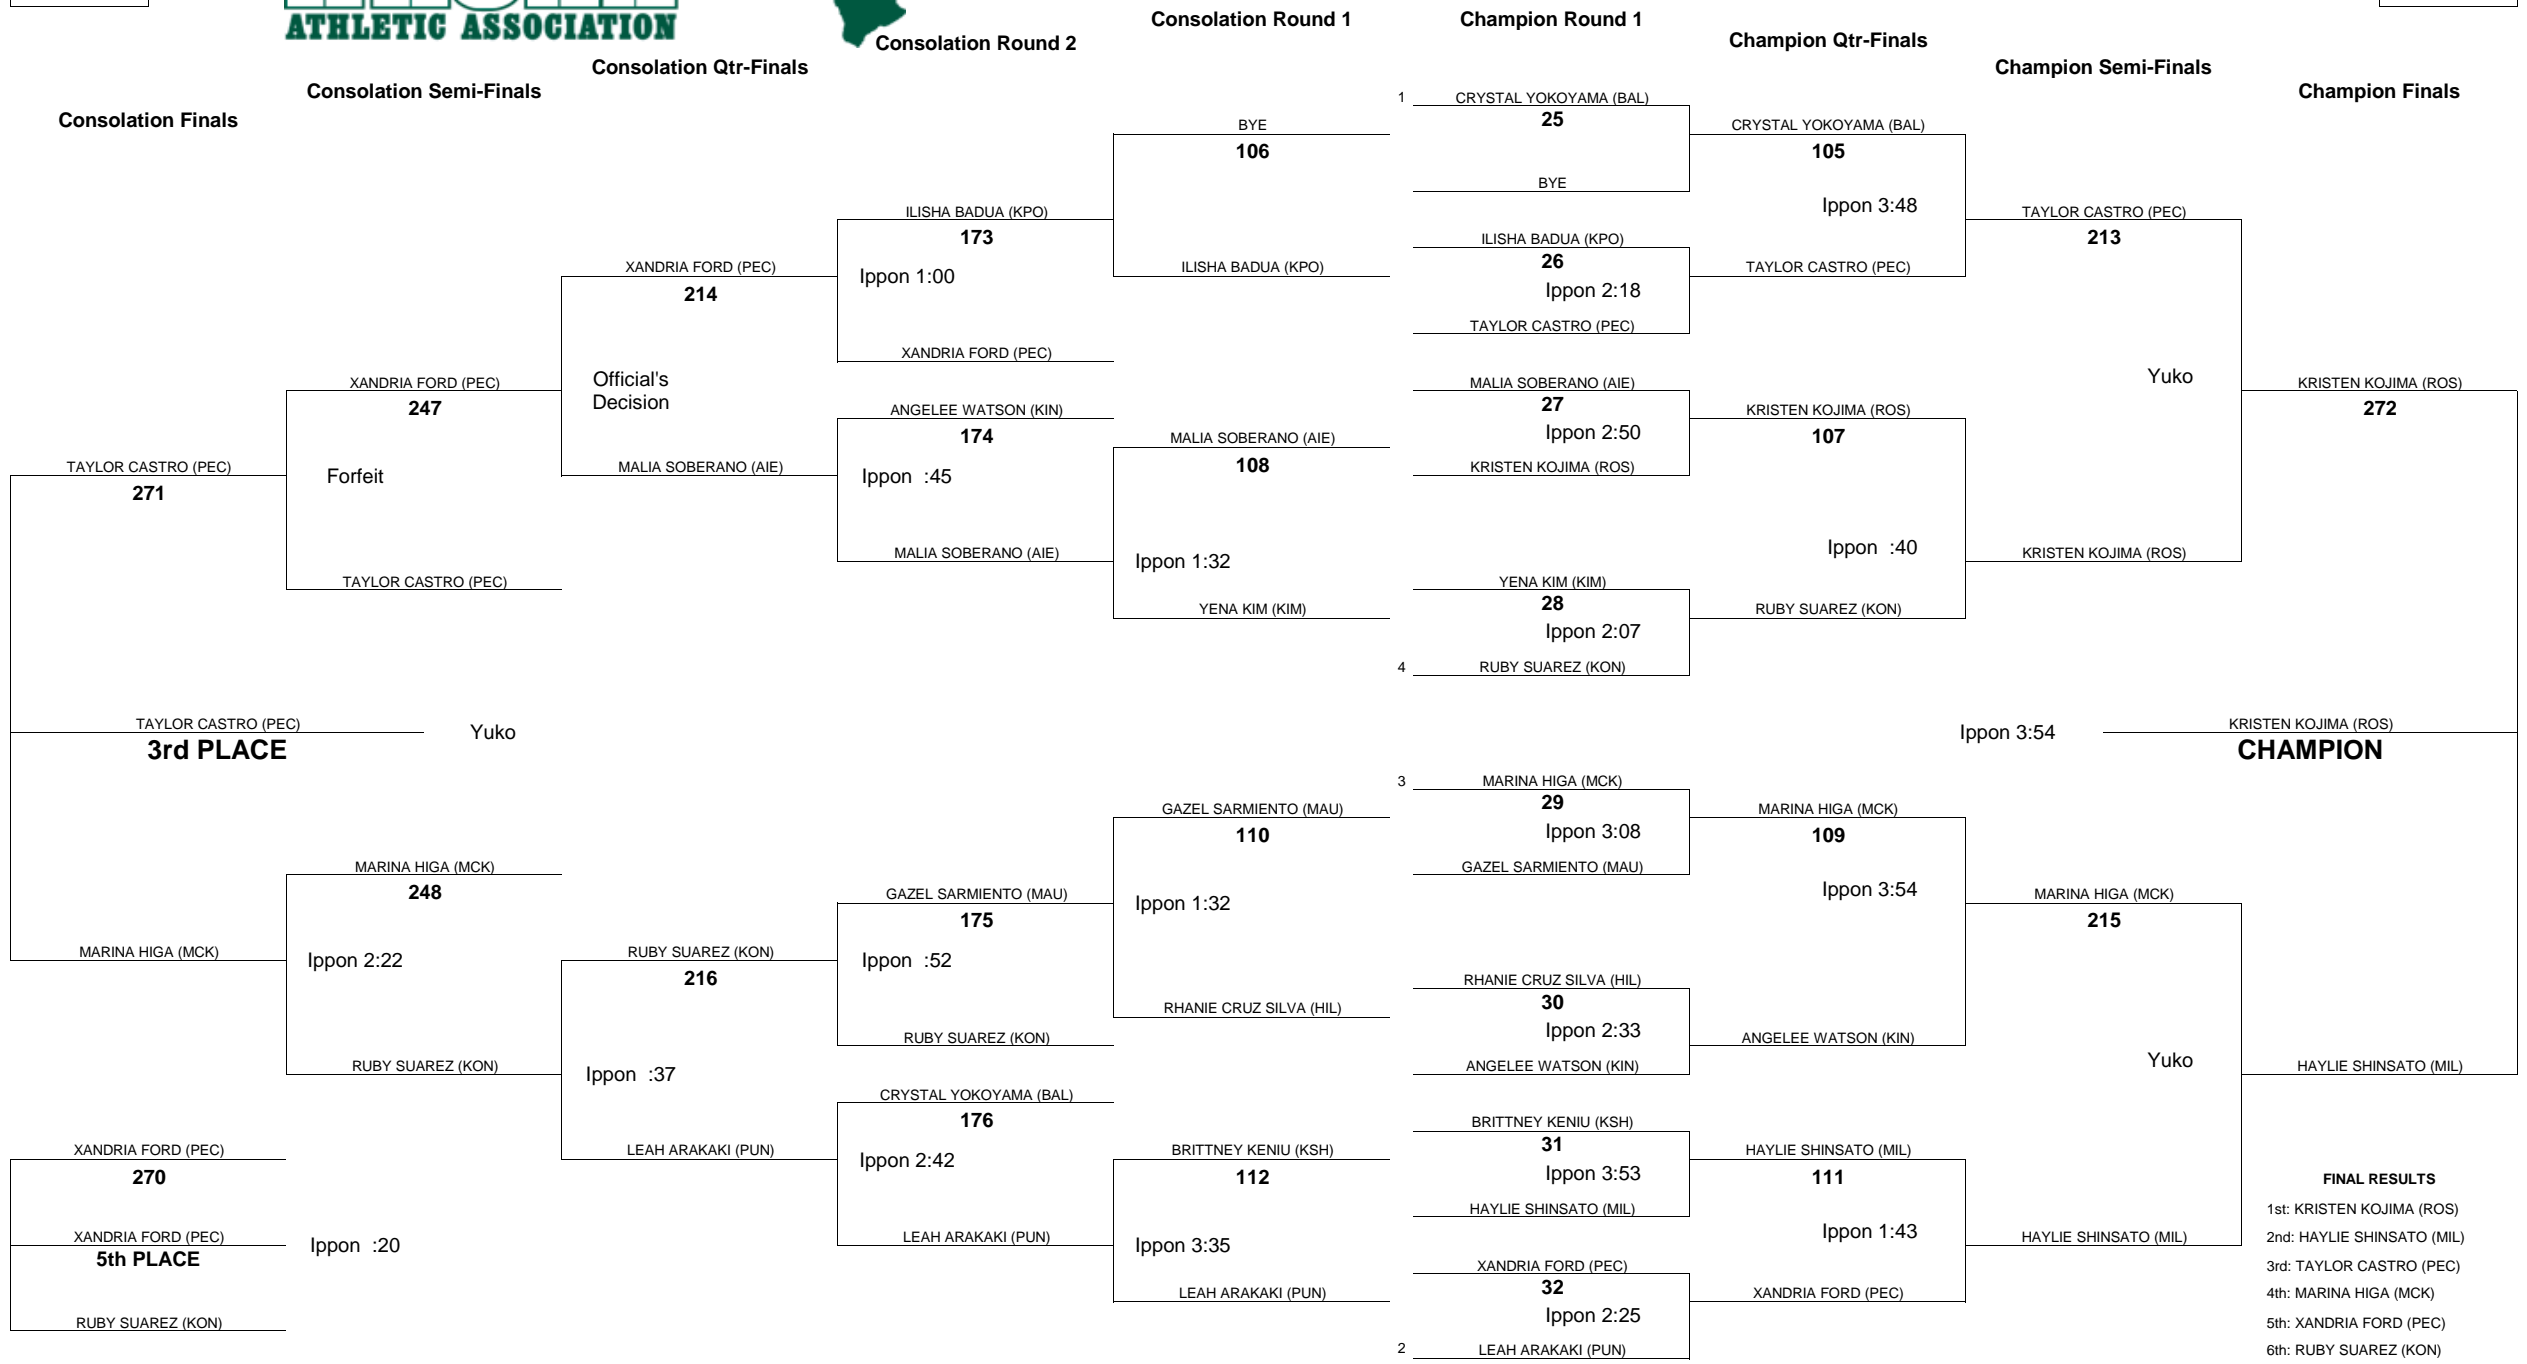

HAWAII HIGH SCHOOL ATHLETIC ASSOCIATION 2013 GIRLS JUDO CHAMPIONSHIPS

WEIGHT CLASS
115