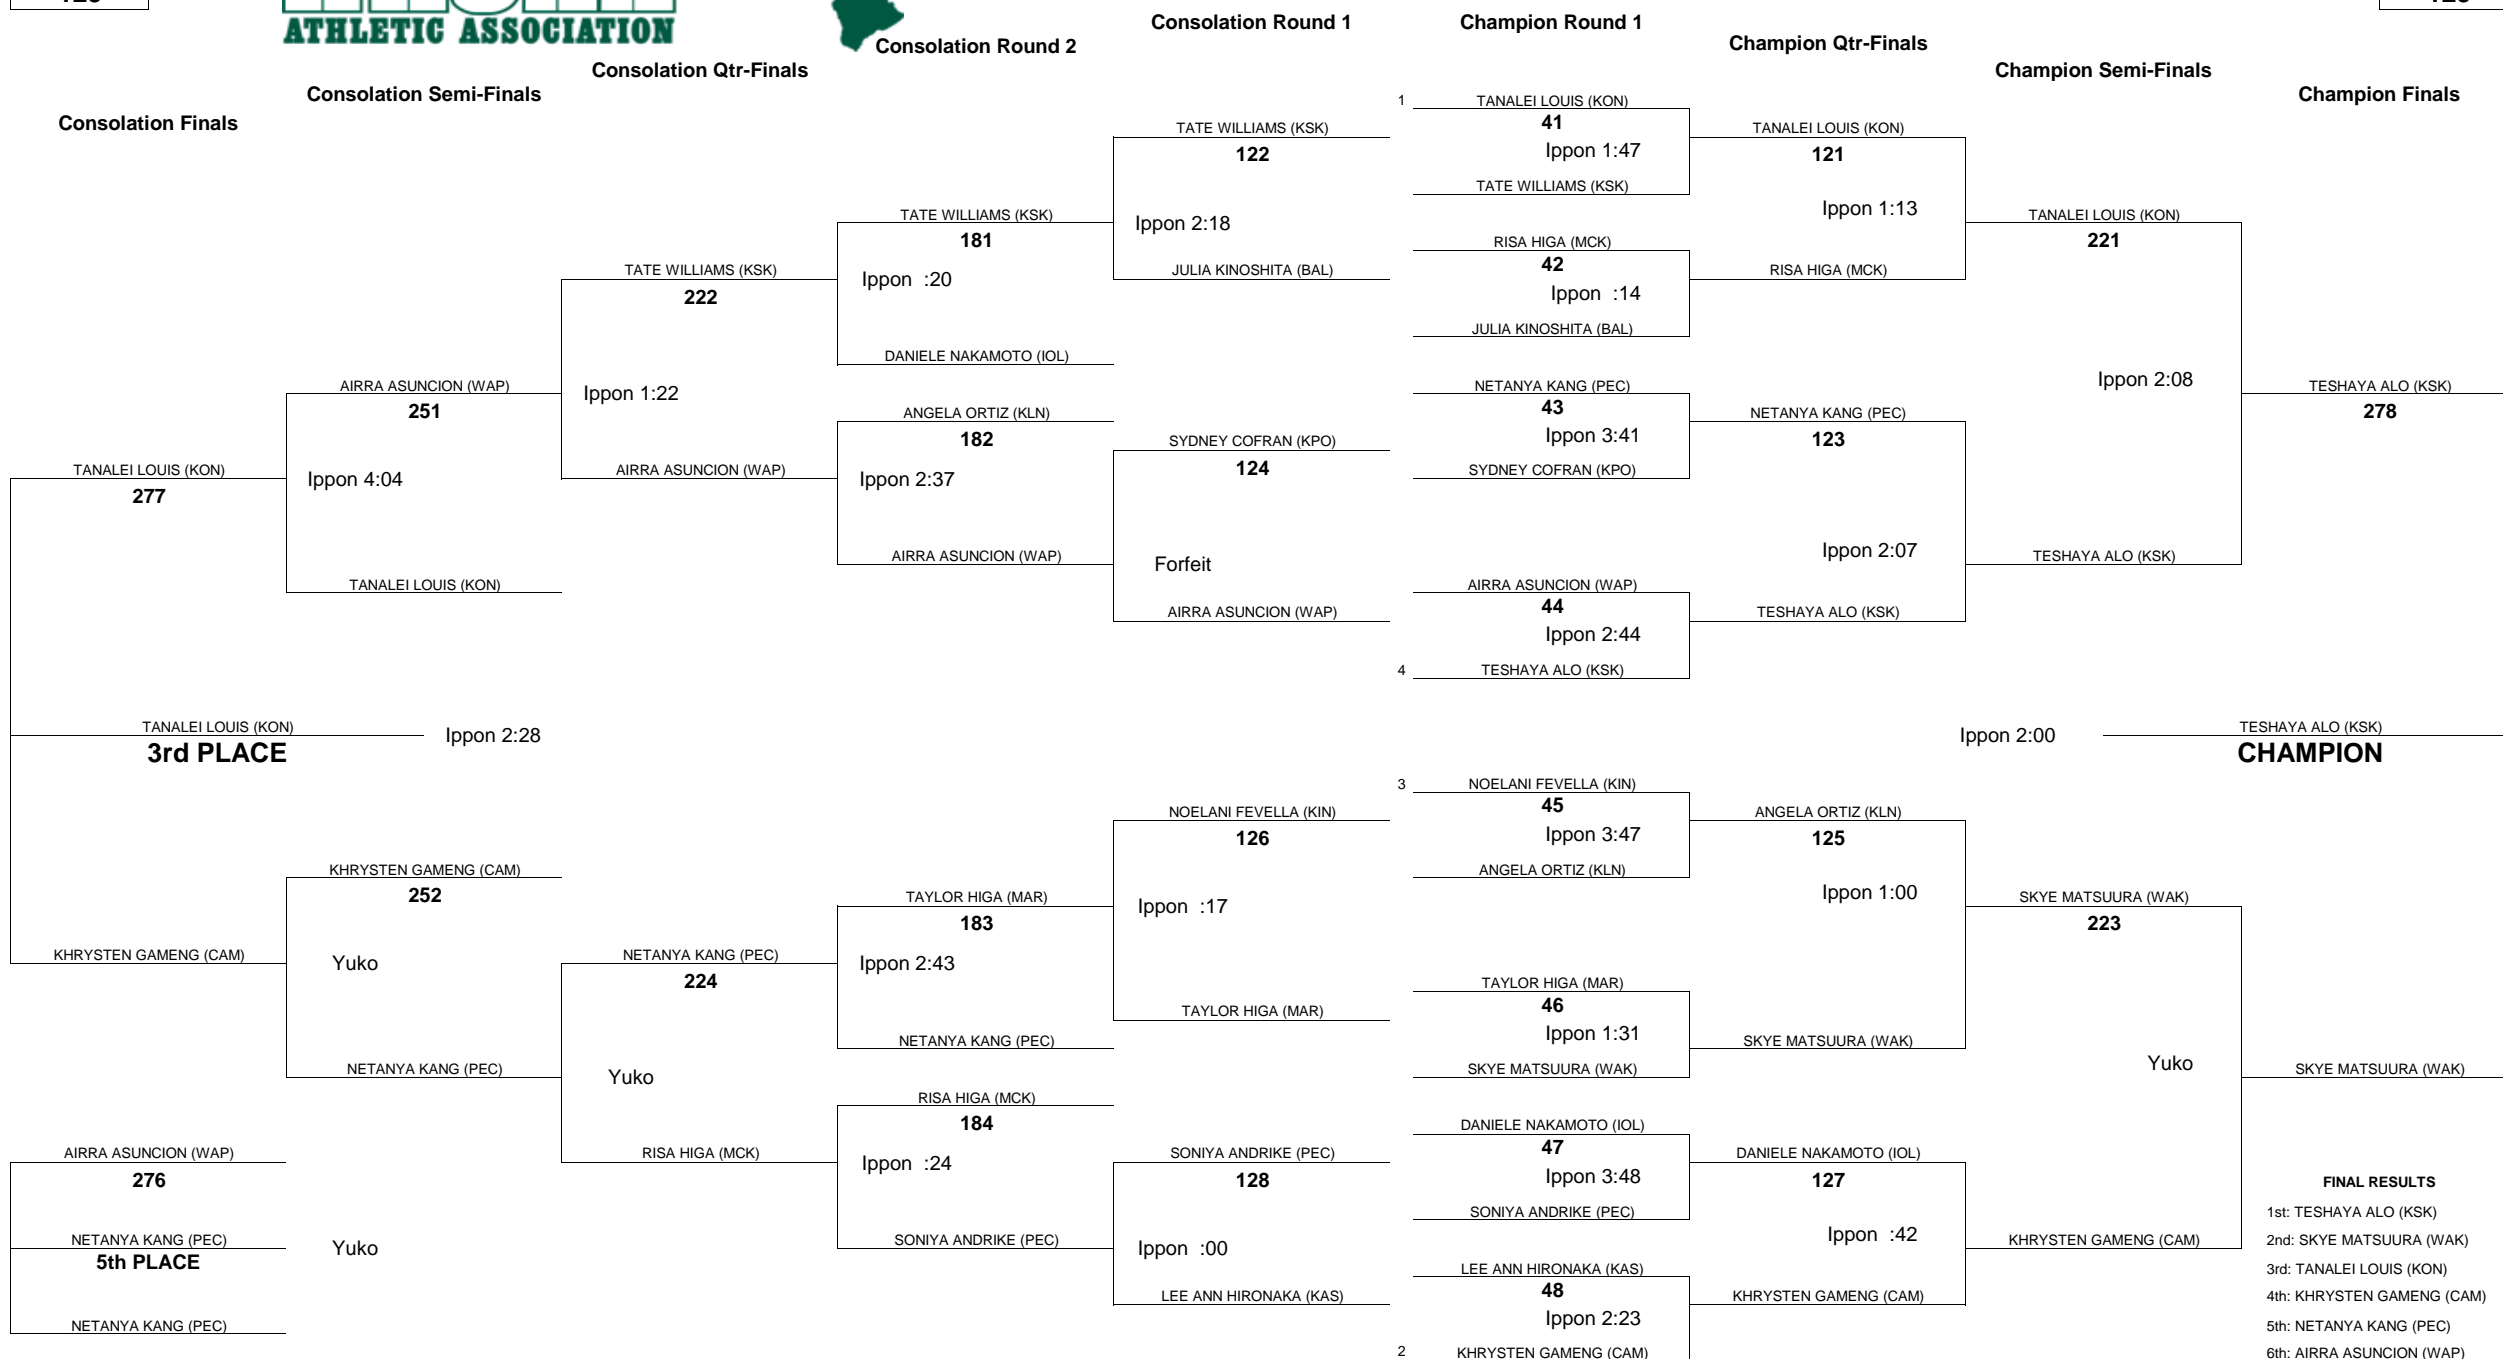

HAWAII HIGH SCHOOL ATHLETIC ASSOCIATION 2013 GIRLS JUDO CHAMPIONSHIPS

WEIGHT CLASS

129

WEIGHT CLASS

129