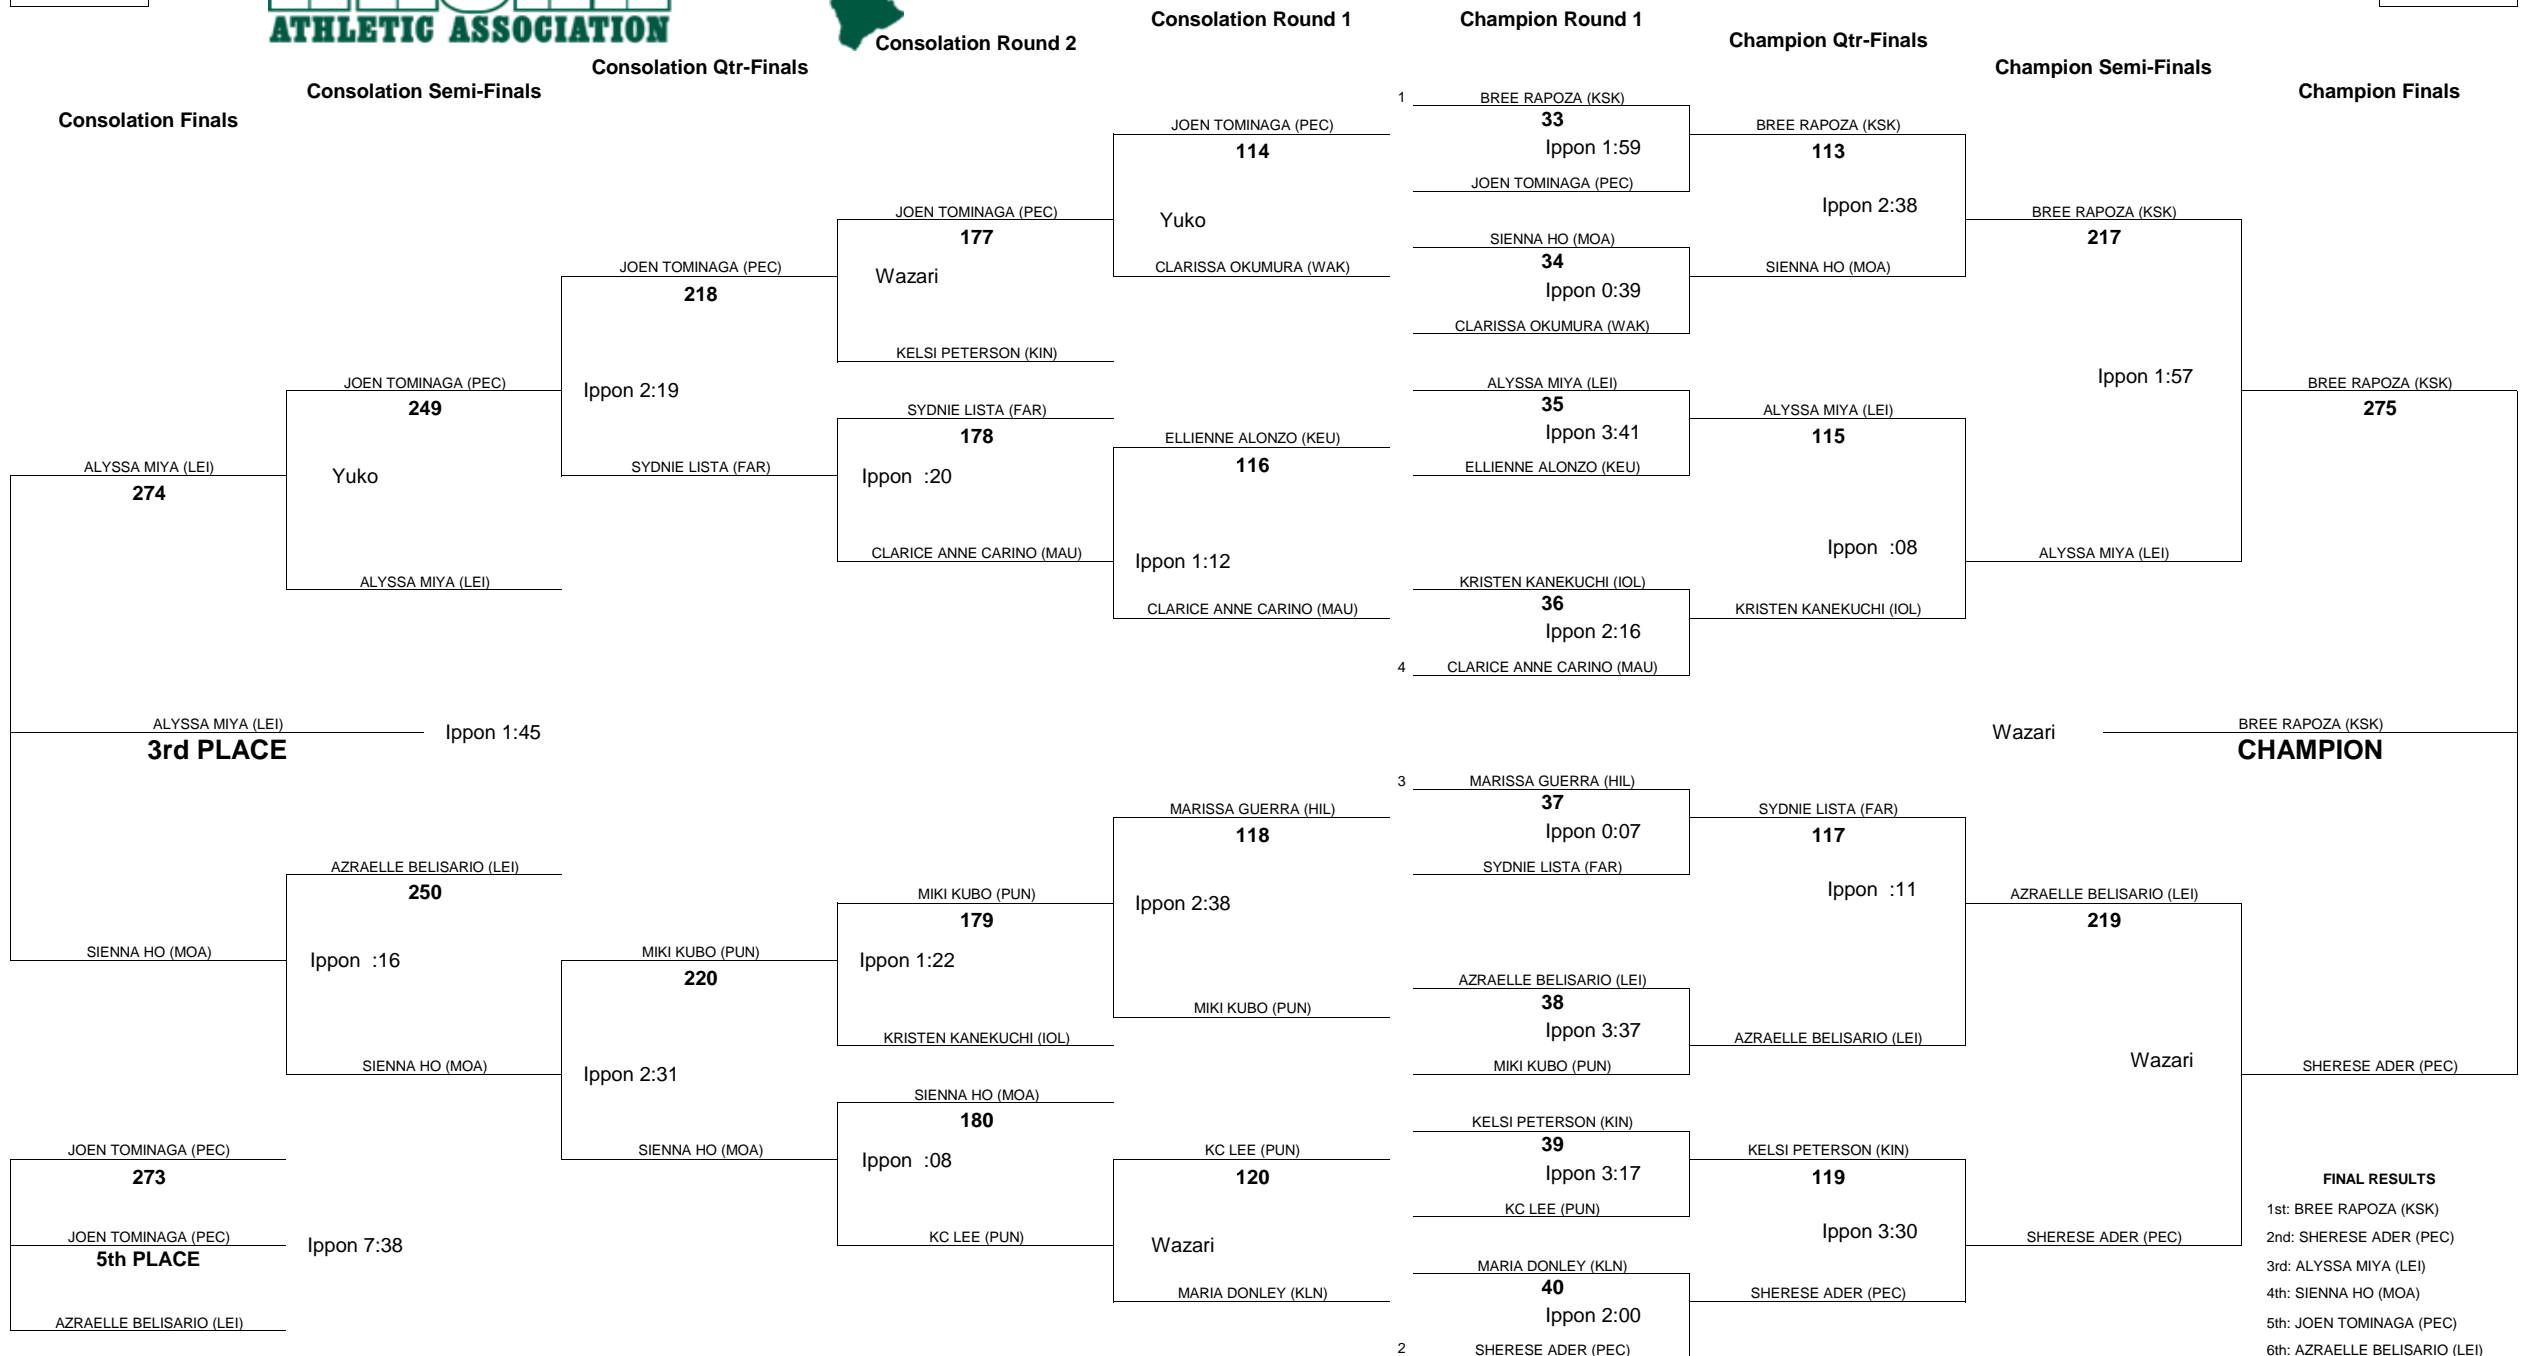

HAWAII HIGH SCHOOL ATHLETIC ASSOCIATION 2013 GIRLS JUDO CHAMPIONSHIPS

WEIGHT CLASS

122

WEIGHT CLASS

122