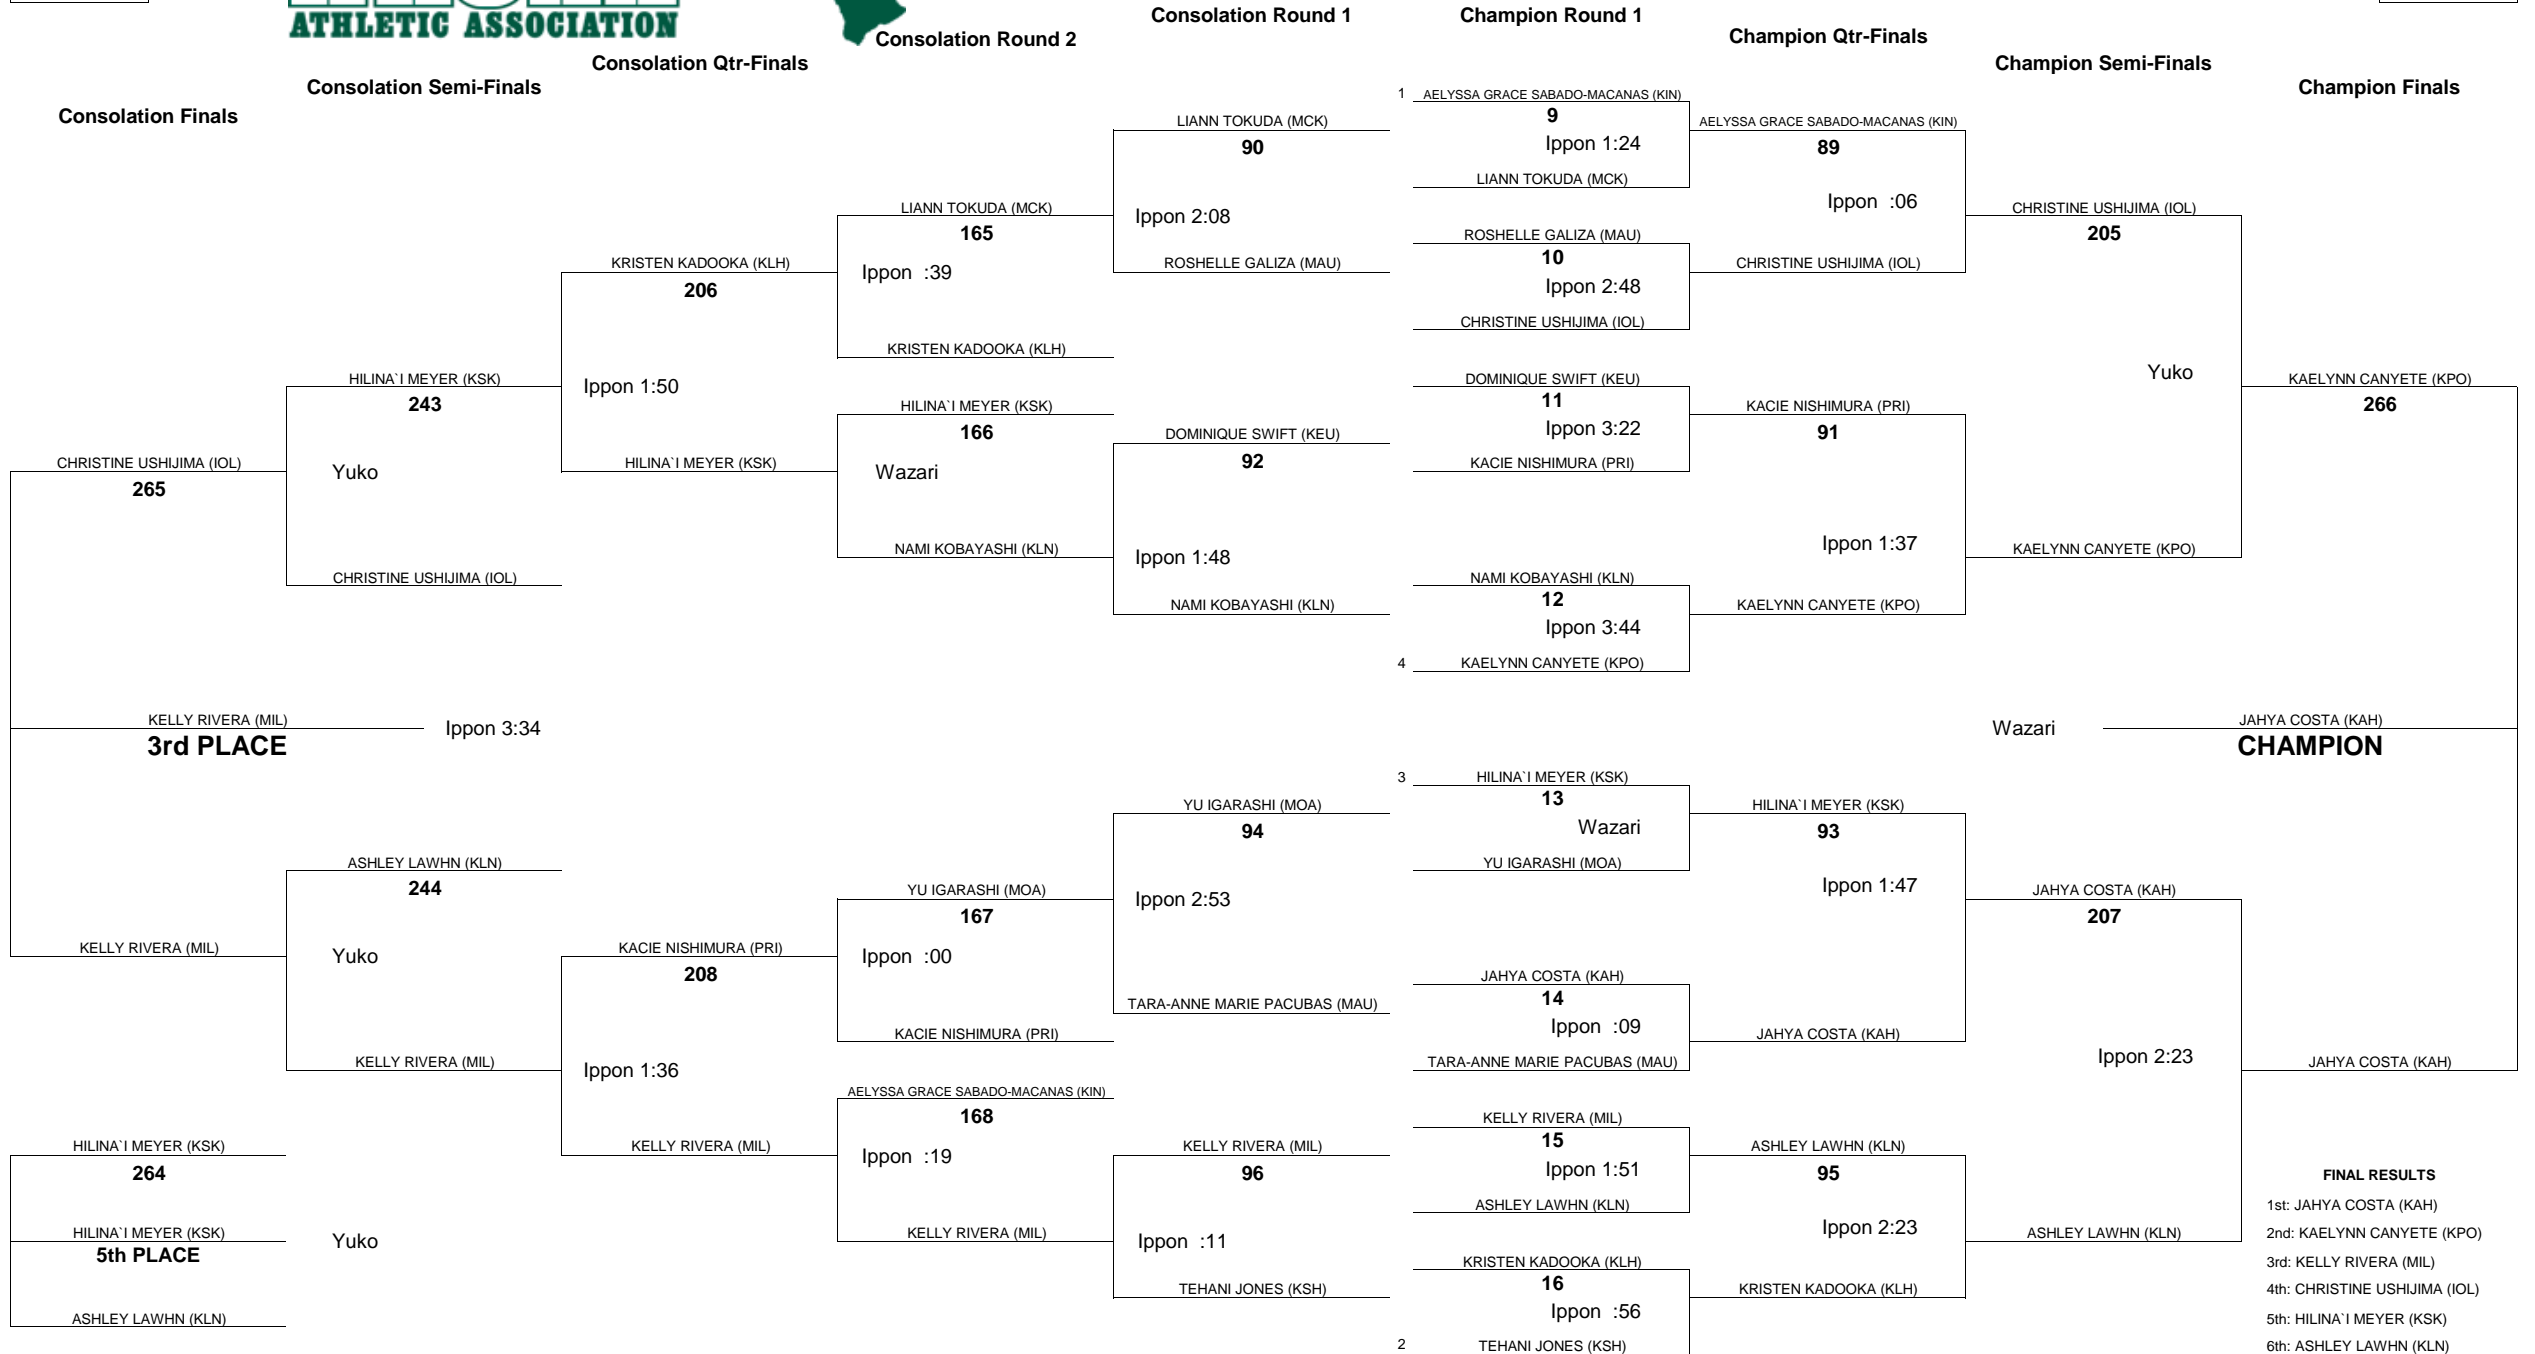

HAWAII HIGH SCHOOL ATHLETIC ASSOCIATION 2013 GIRLS JUDO CHAMPIONSHIPS

WEIGHT CLASS

103

WEIGHT CLASS

103