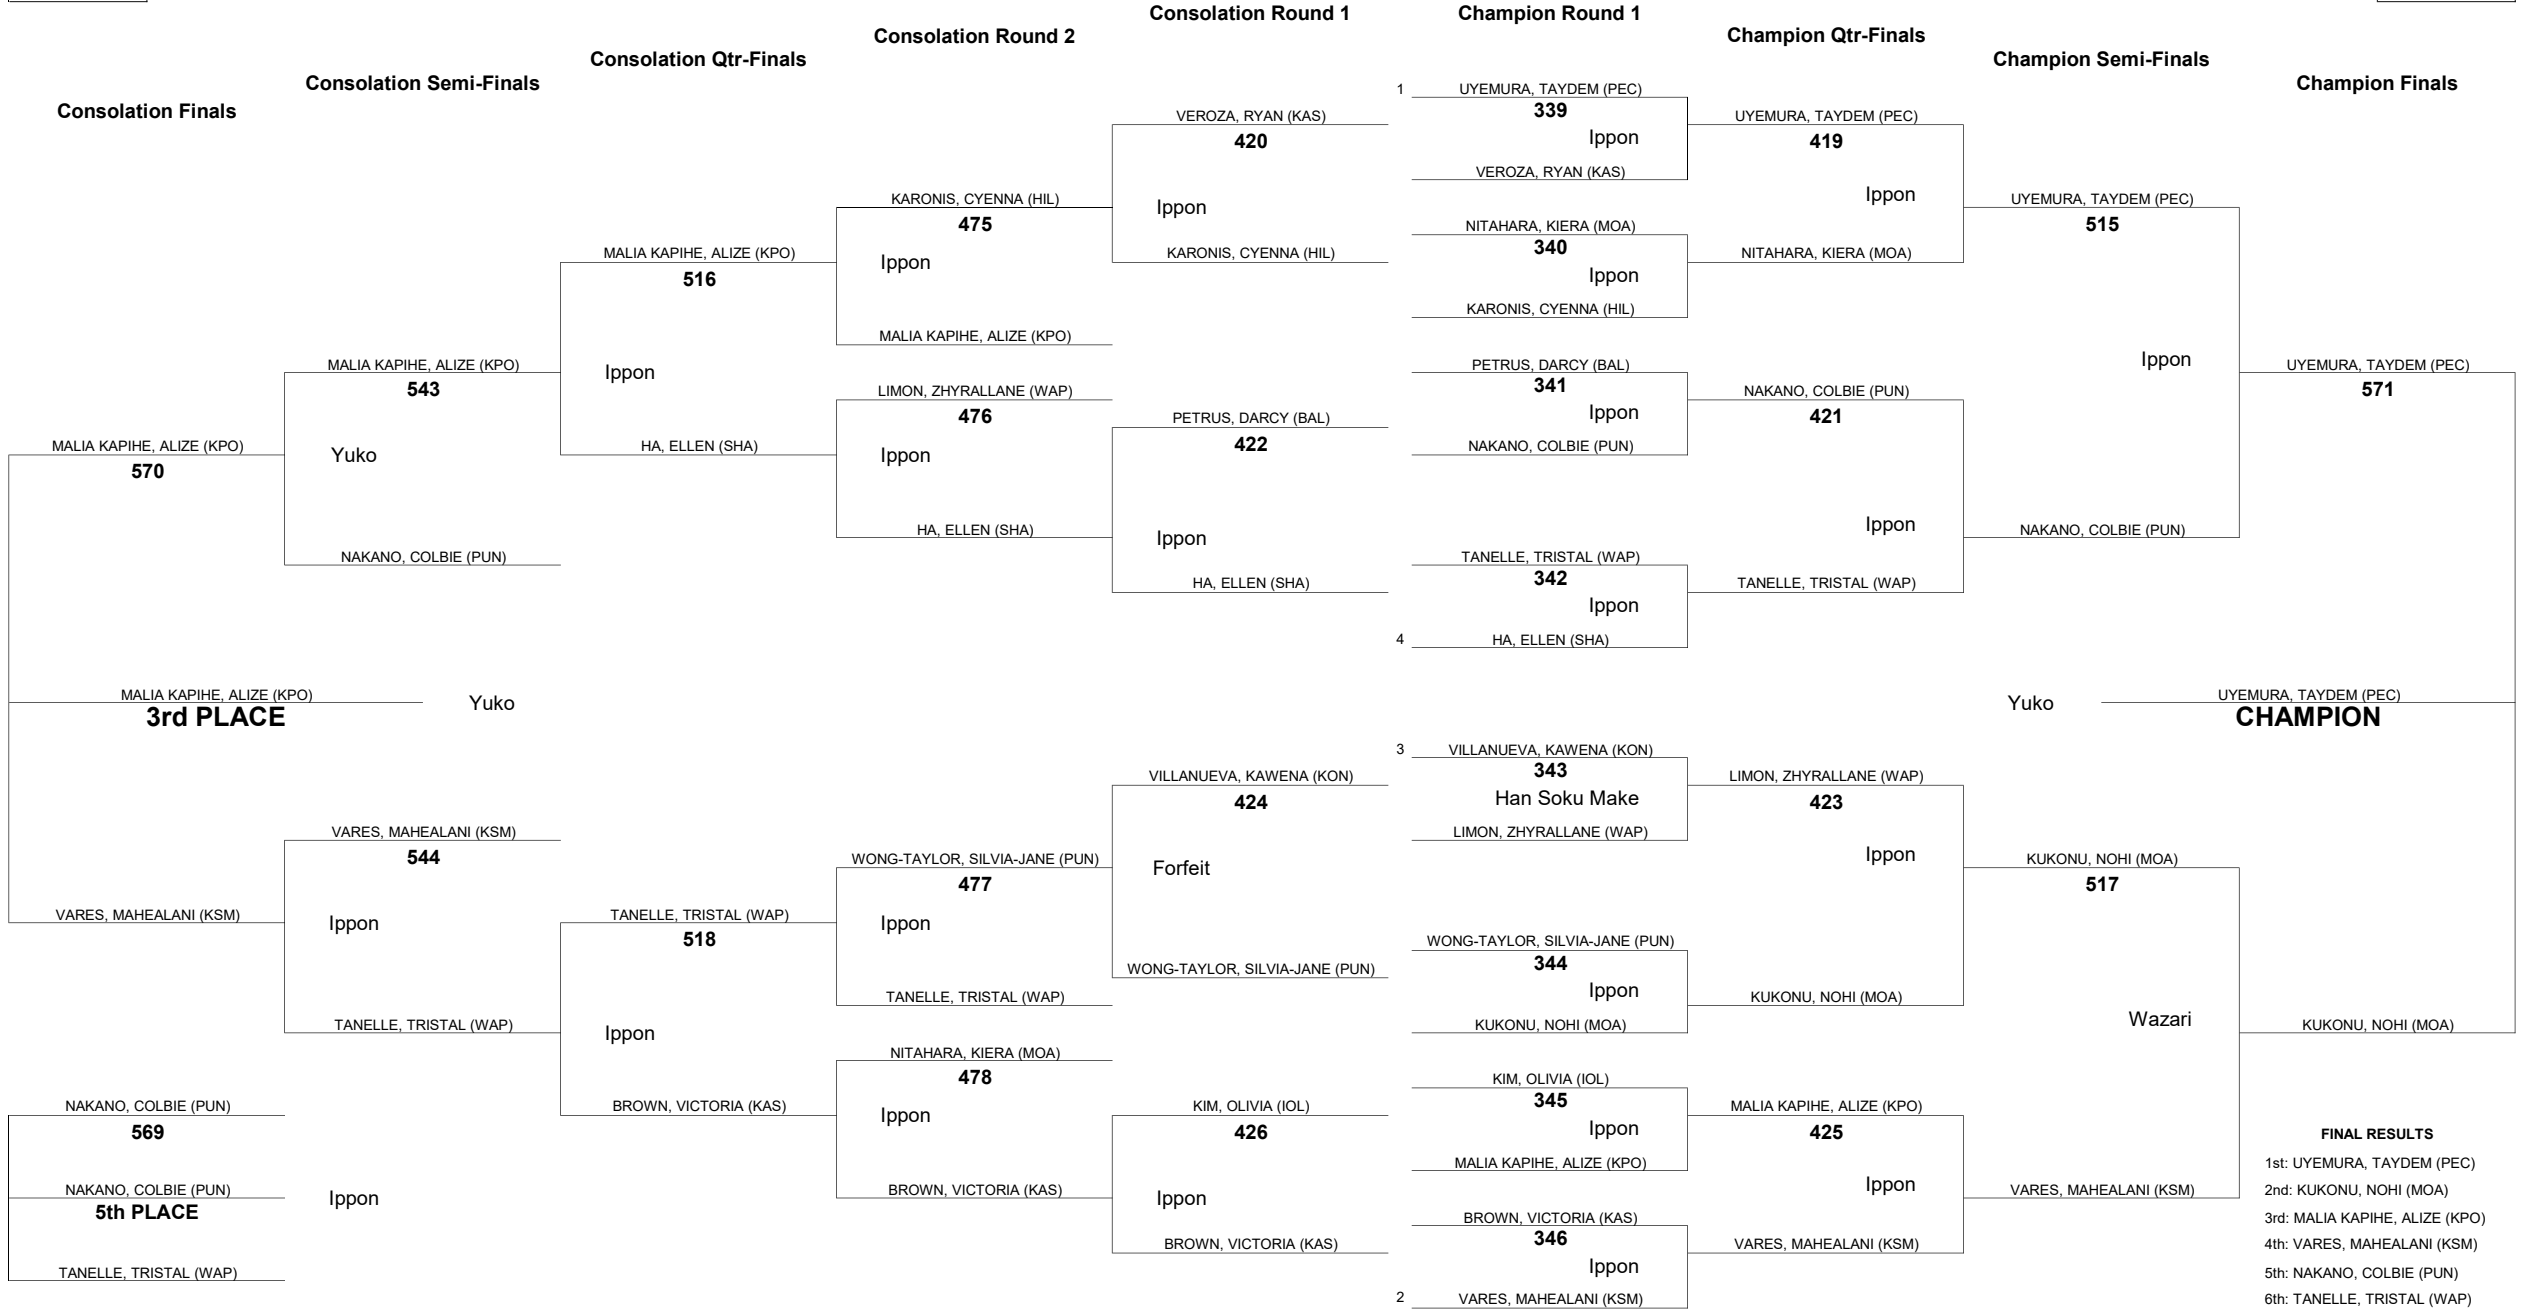

HAWAII HIGH SCHOOL ATHLETIC ASSOCIATION 2025 GIRLS JUDO CHAMPIONSHIPS

WEIGHT CLASS

139

WEIGHT CLASS

139