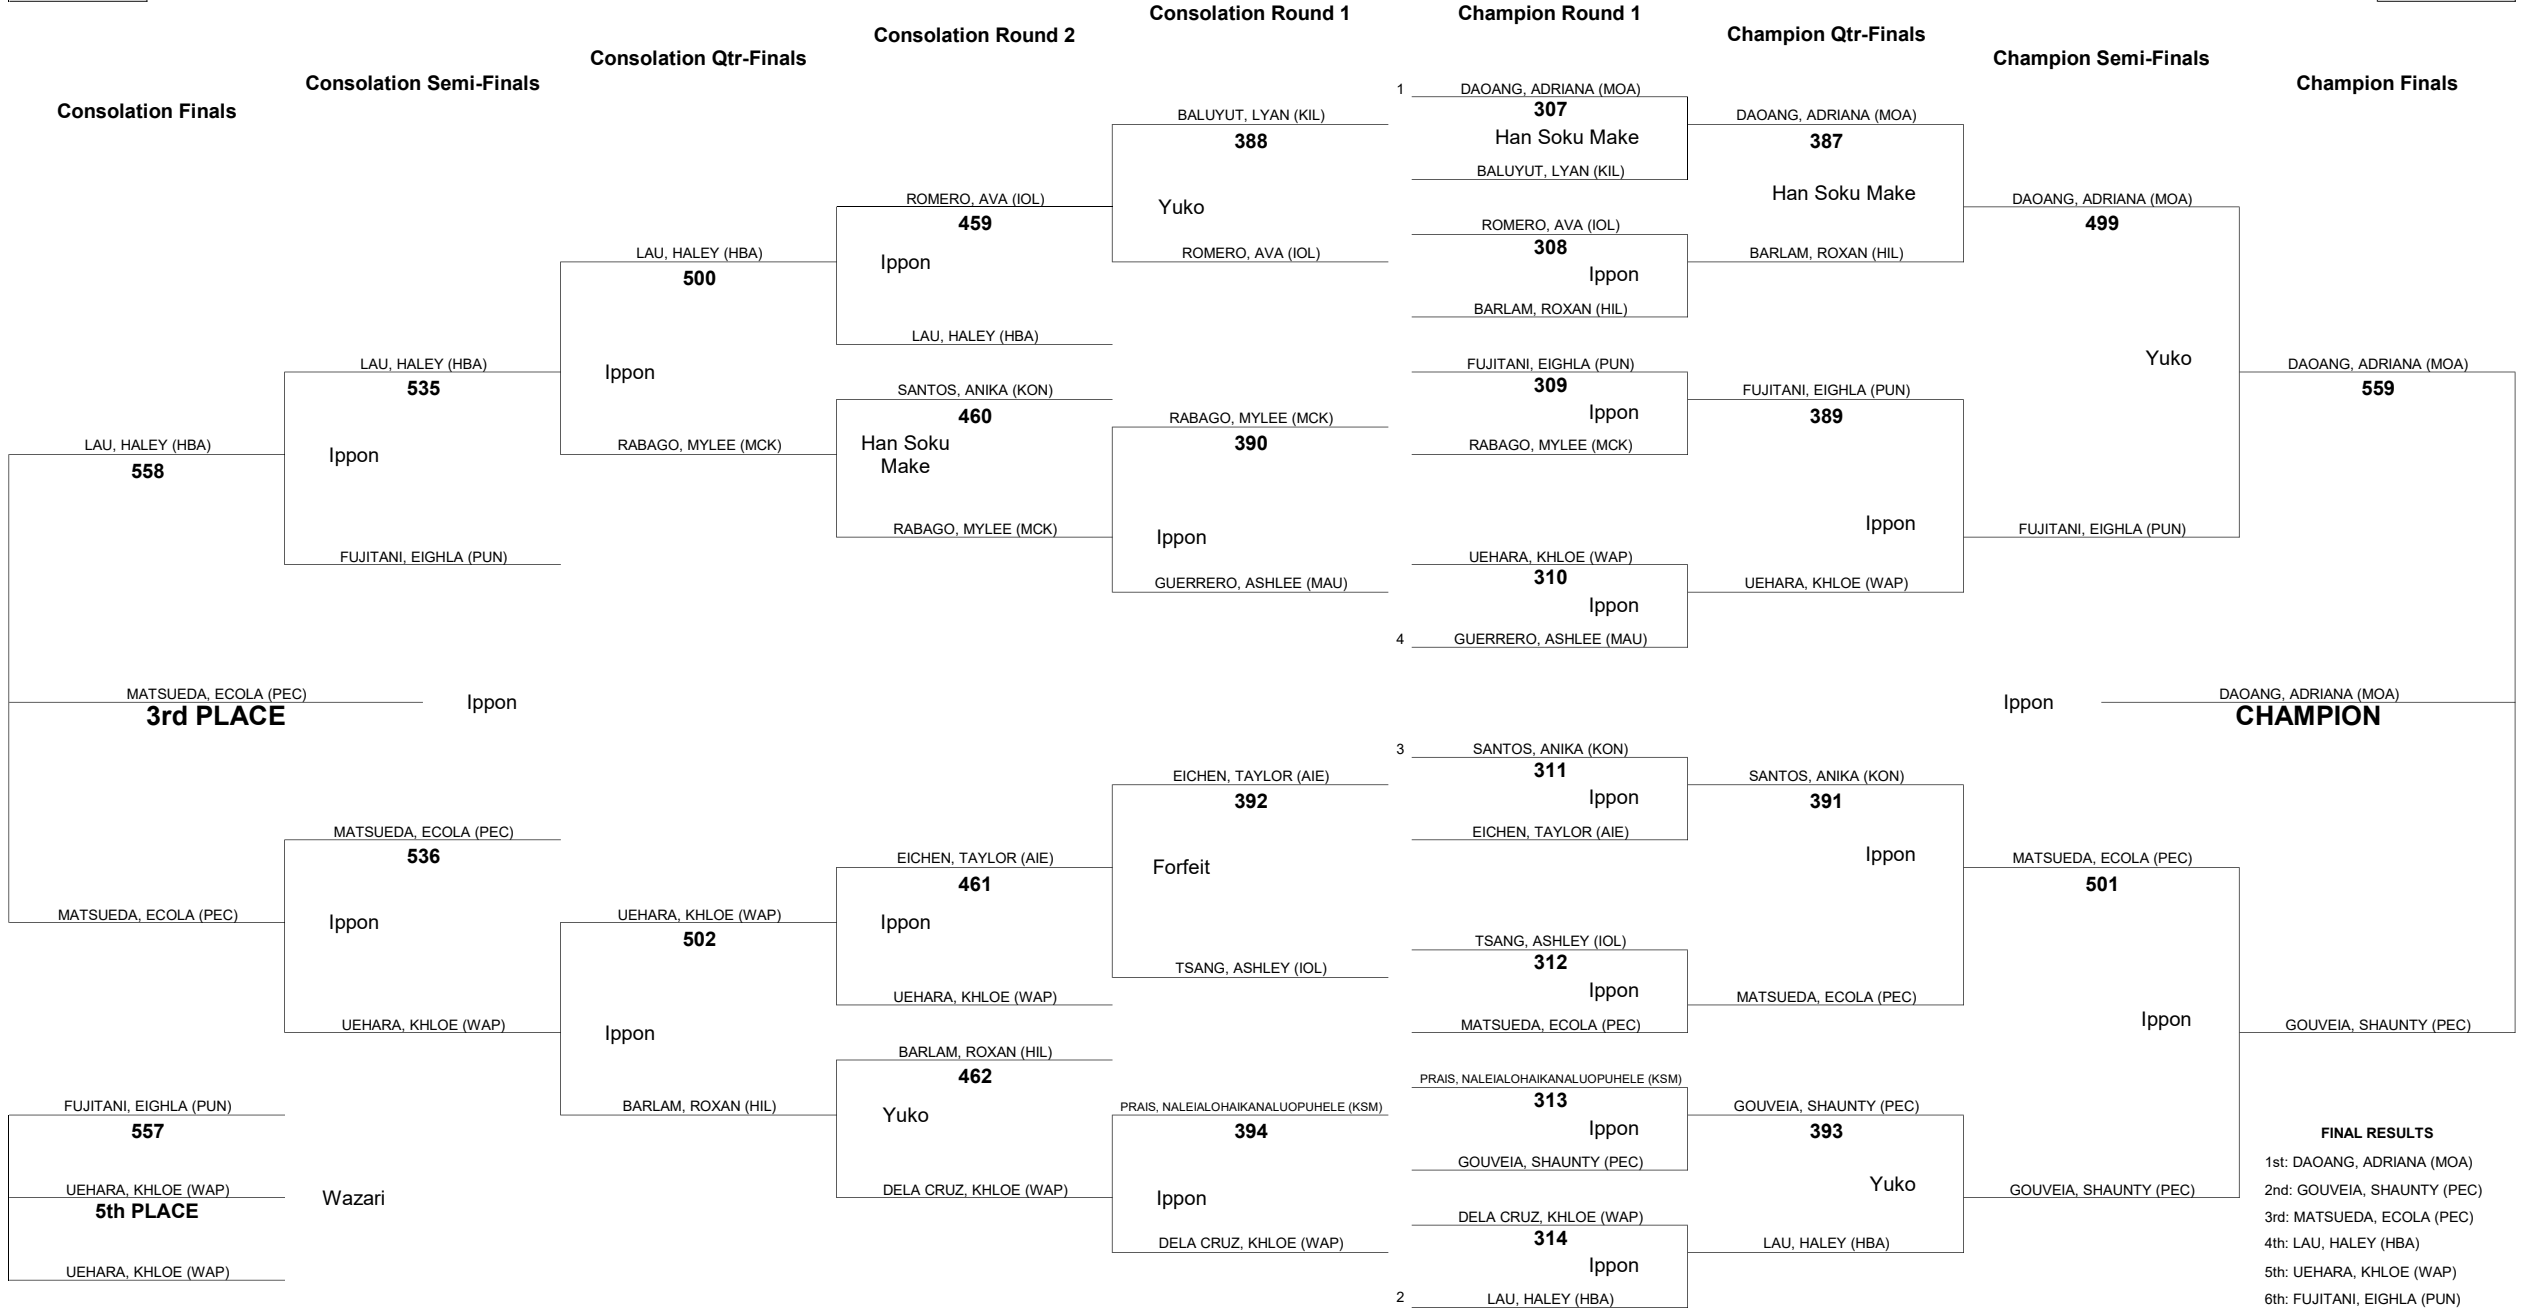

HAWAII HIGH SCHOOL ATHLETIC ASSOCIATION 2025 GIRLS JUDO CHAMPIONSHIPS

WEIGHT CLASS
109

WEIGHT CLASS
109