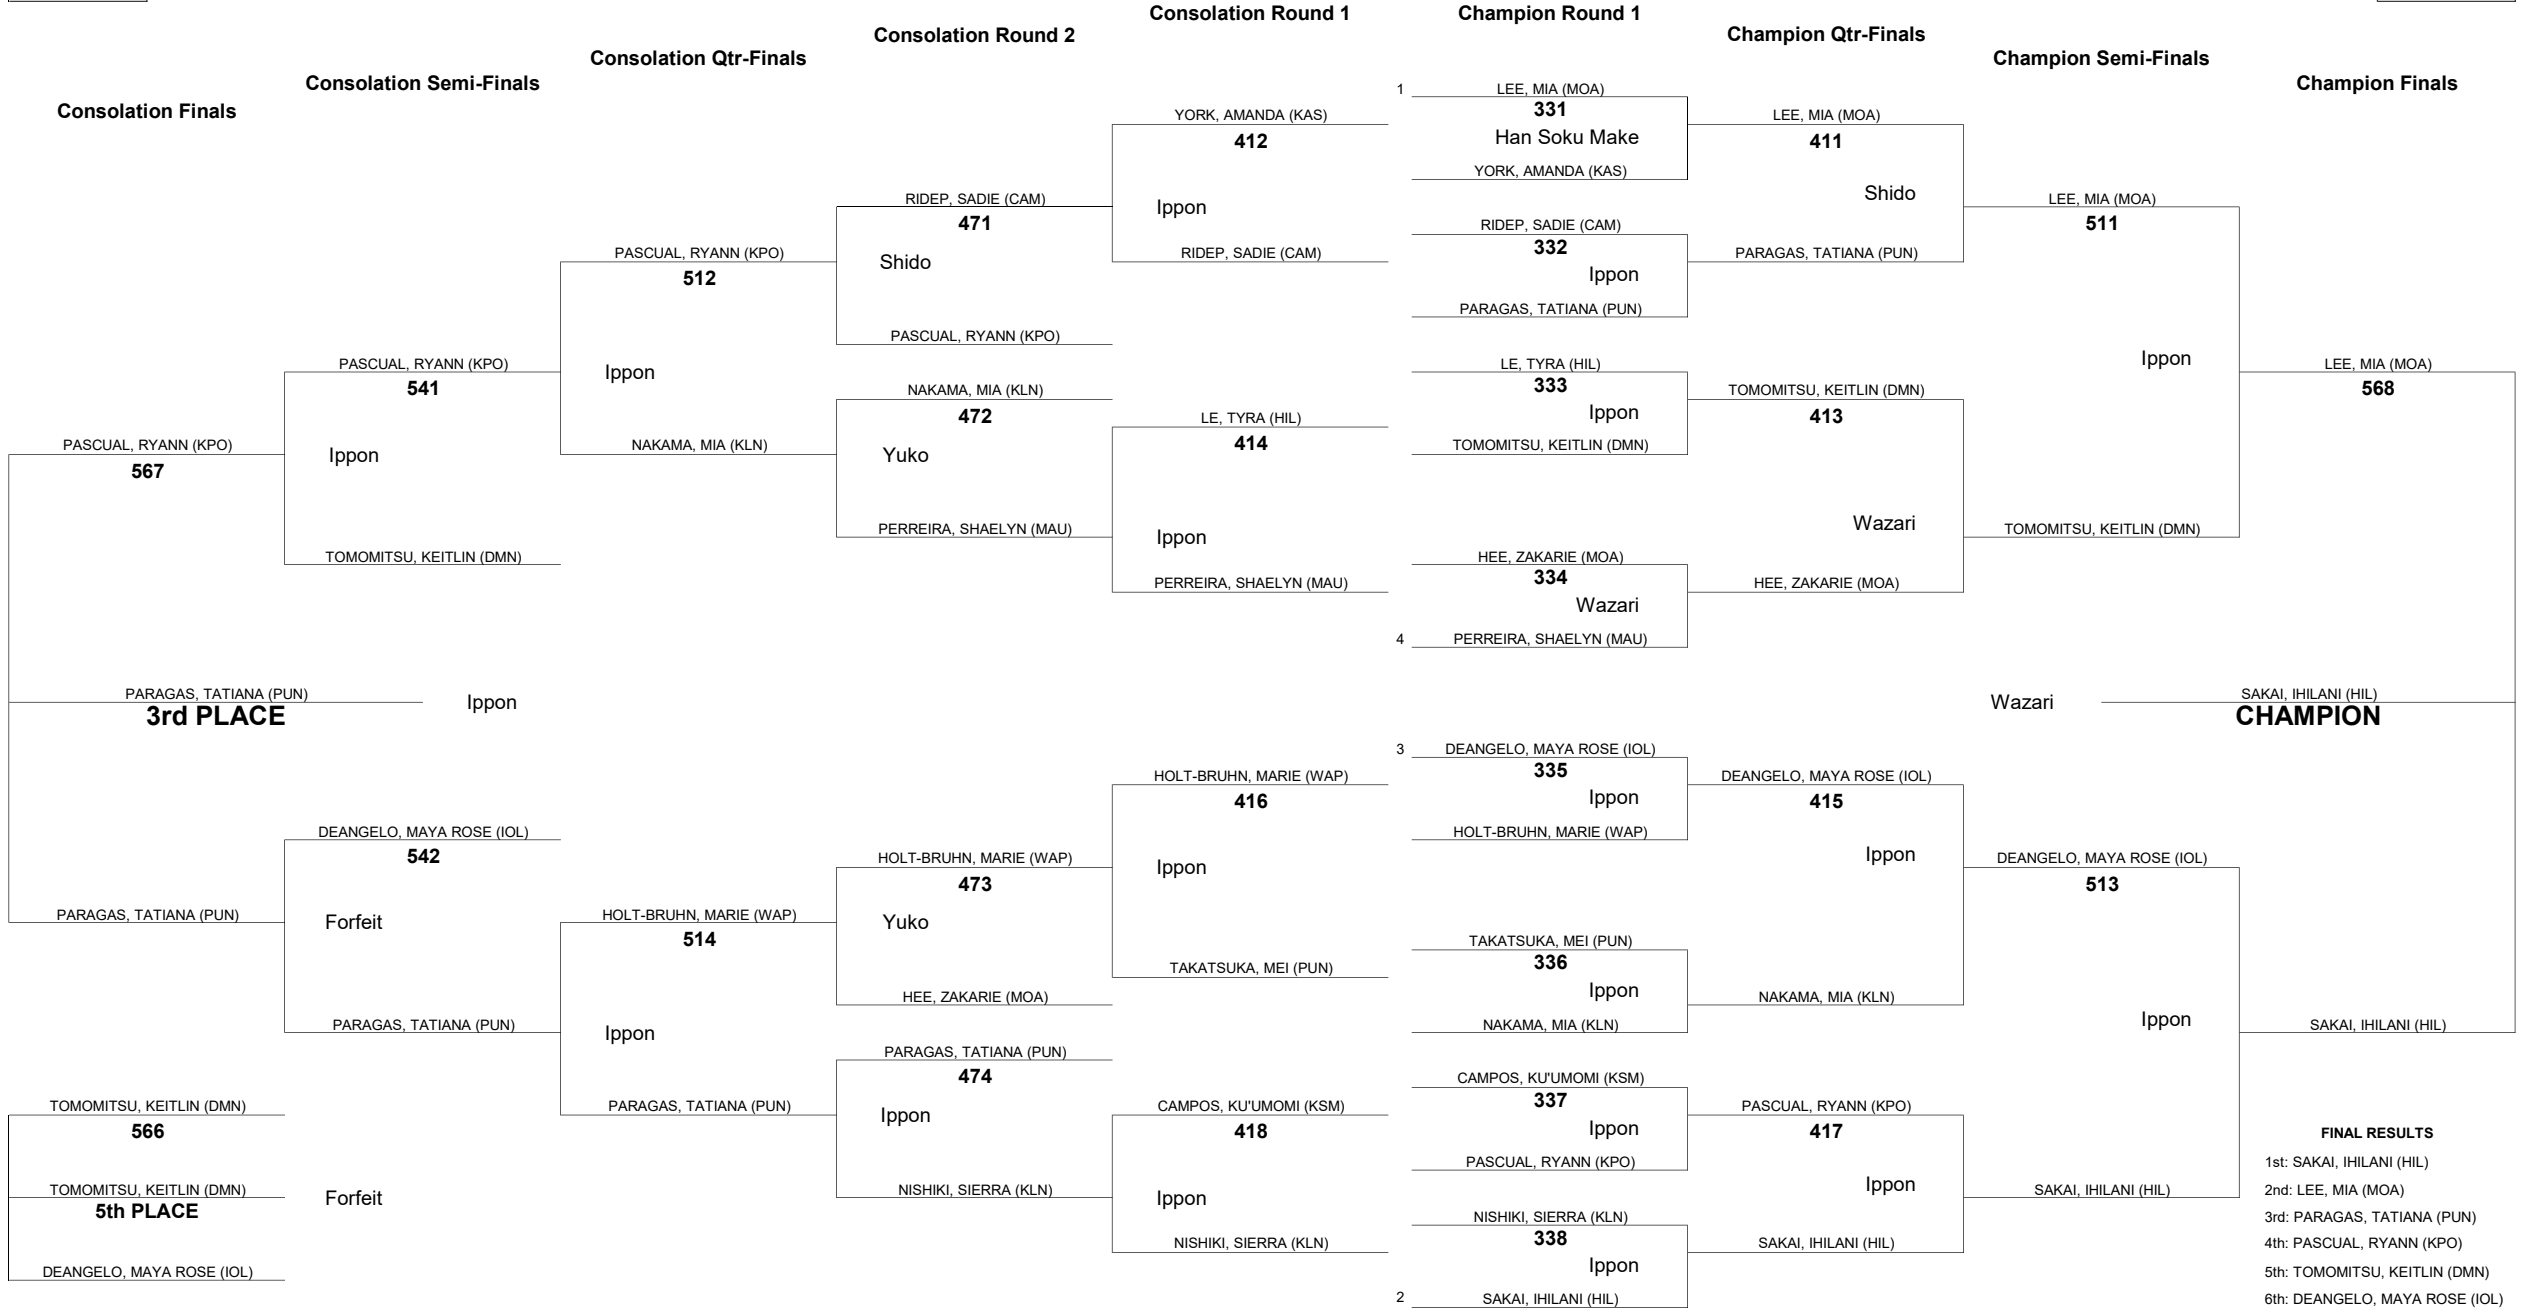

HAWAII HIGH SCHOOL ATHLETIC ASSOCIATION 2025 GIRLS JUDO CHAMPIONSHIPS

WEIGHT CLASS
122

WEIGHT CLASS
122

HAWAII HIGH SCHOOL ATHLETIC ASSOCIATION 2025 GIRLS JUDO CHAMPIONSHIPS

WEIGHT CLASS
129

WEIGHT CLASS
129