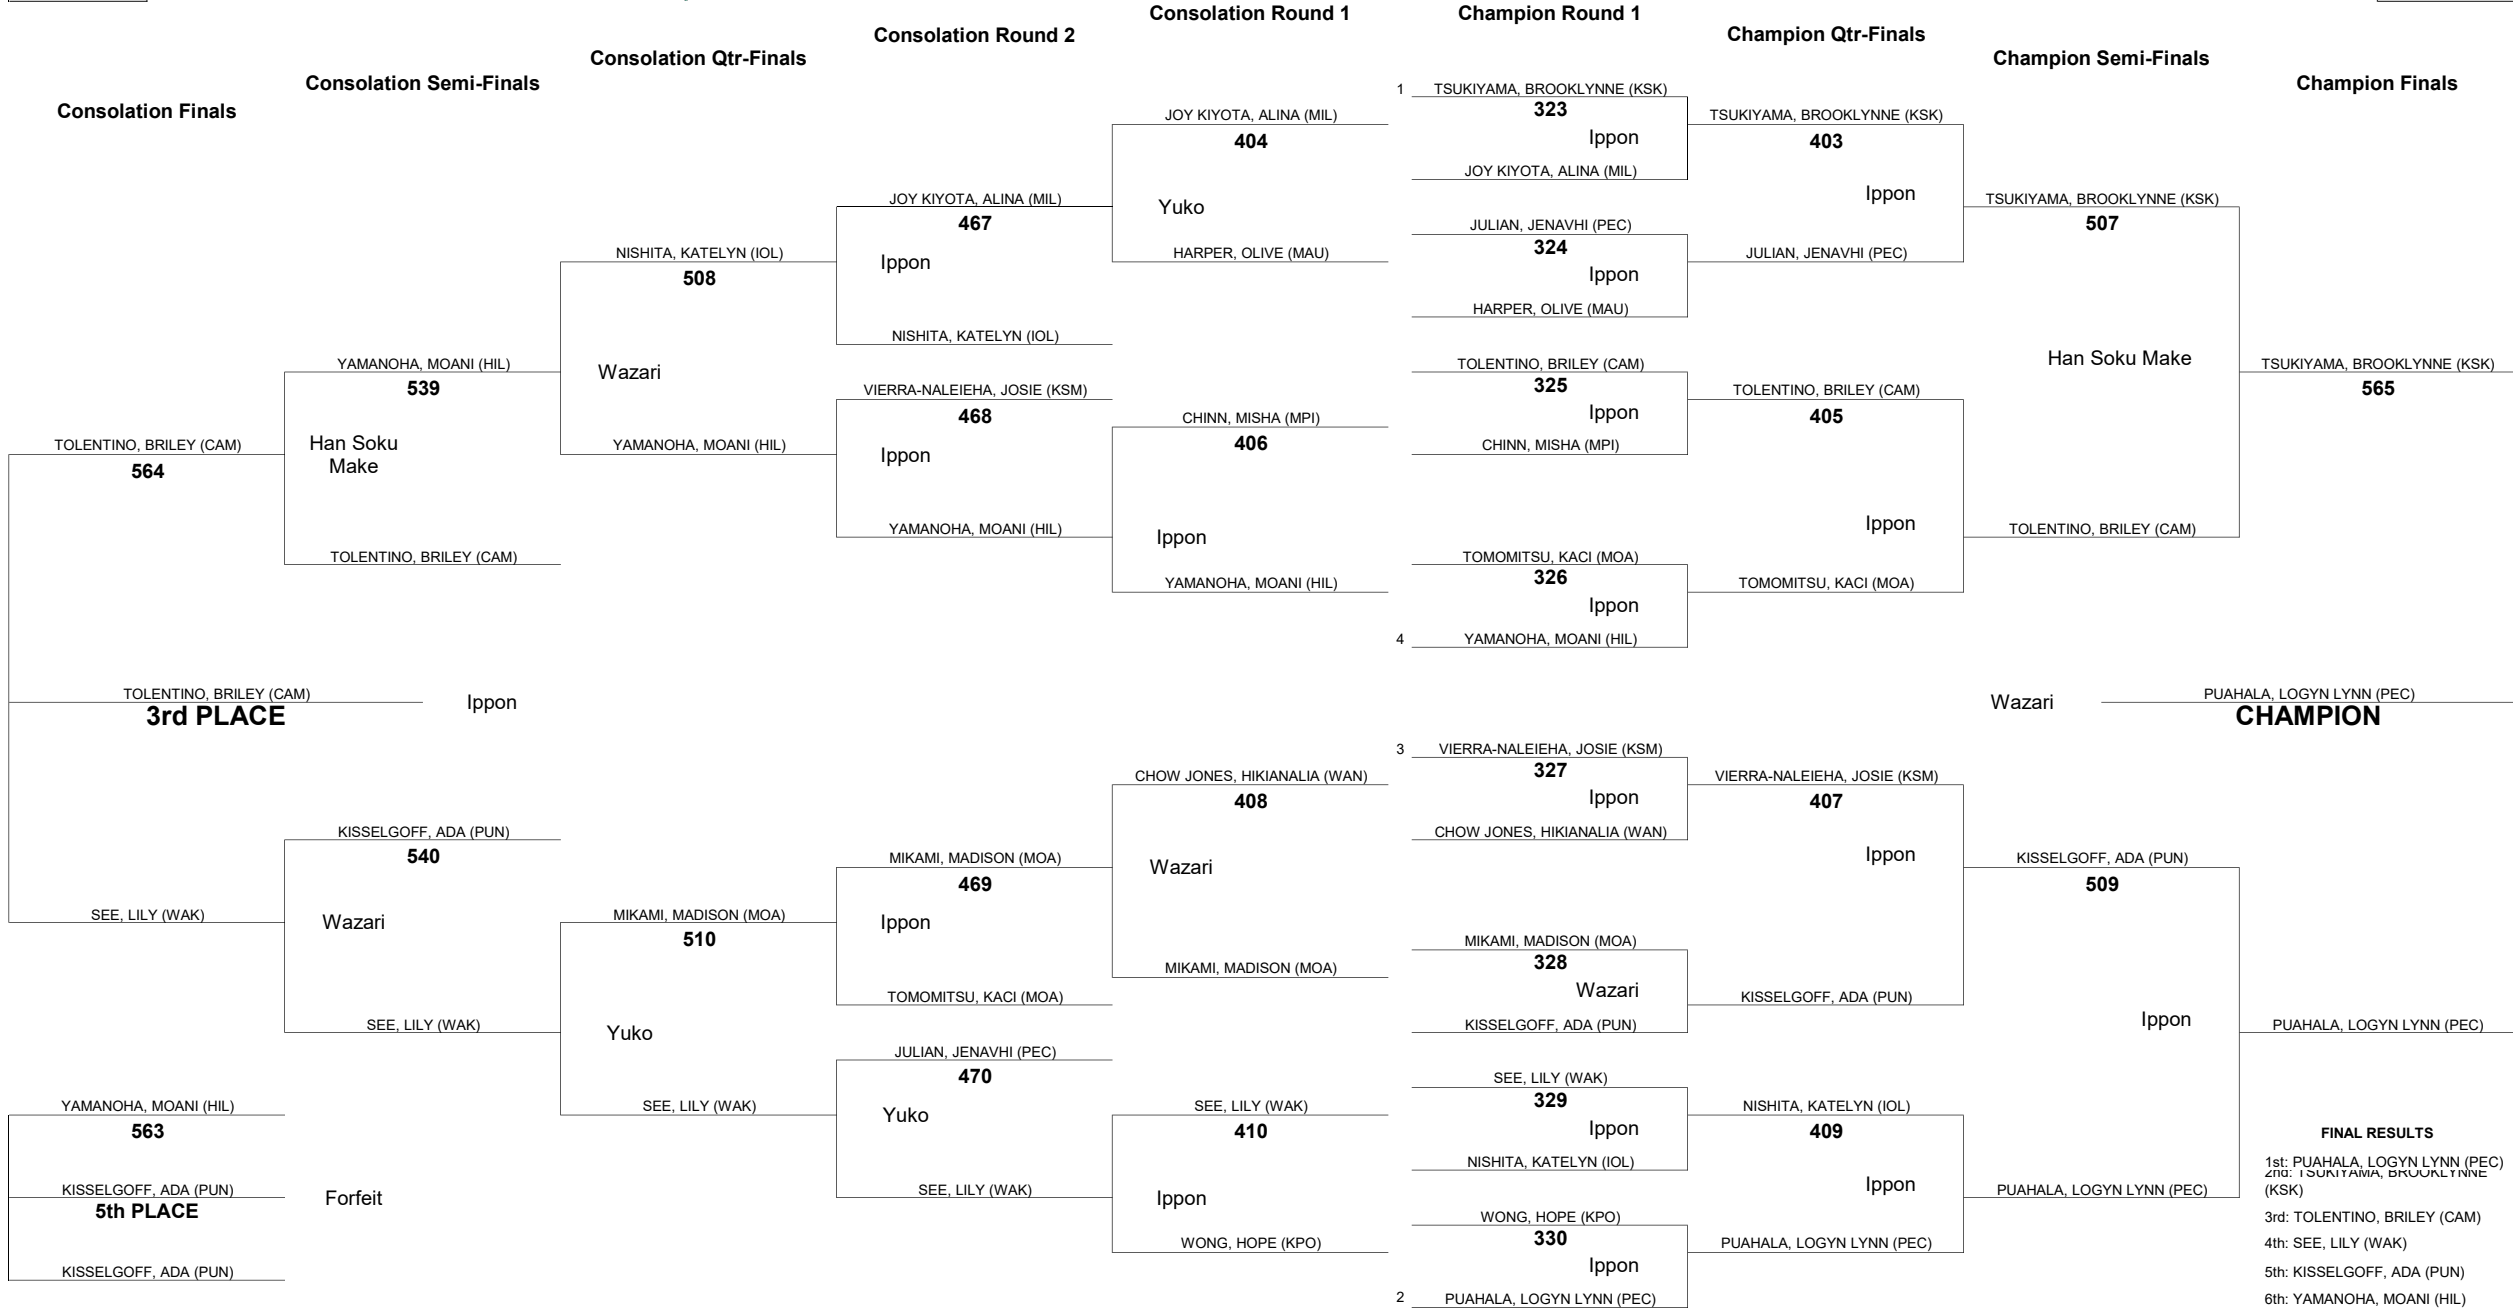

HAWAII HIGH SCHOOL ATHLETIC ASSOCIATION 2025 GIRLS JUDO CHAMPIONSHIPS

WEIGHT CLASS
122

WEIGHT CLASS
122