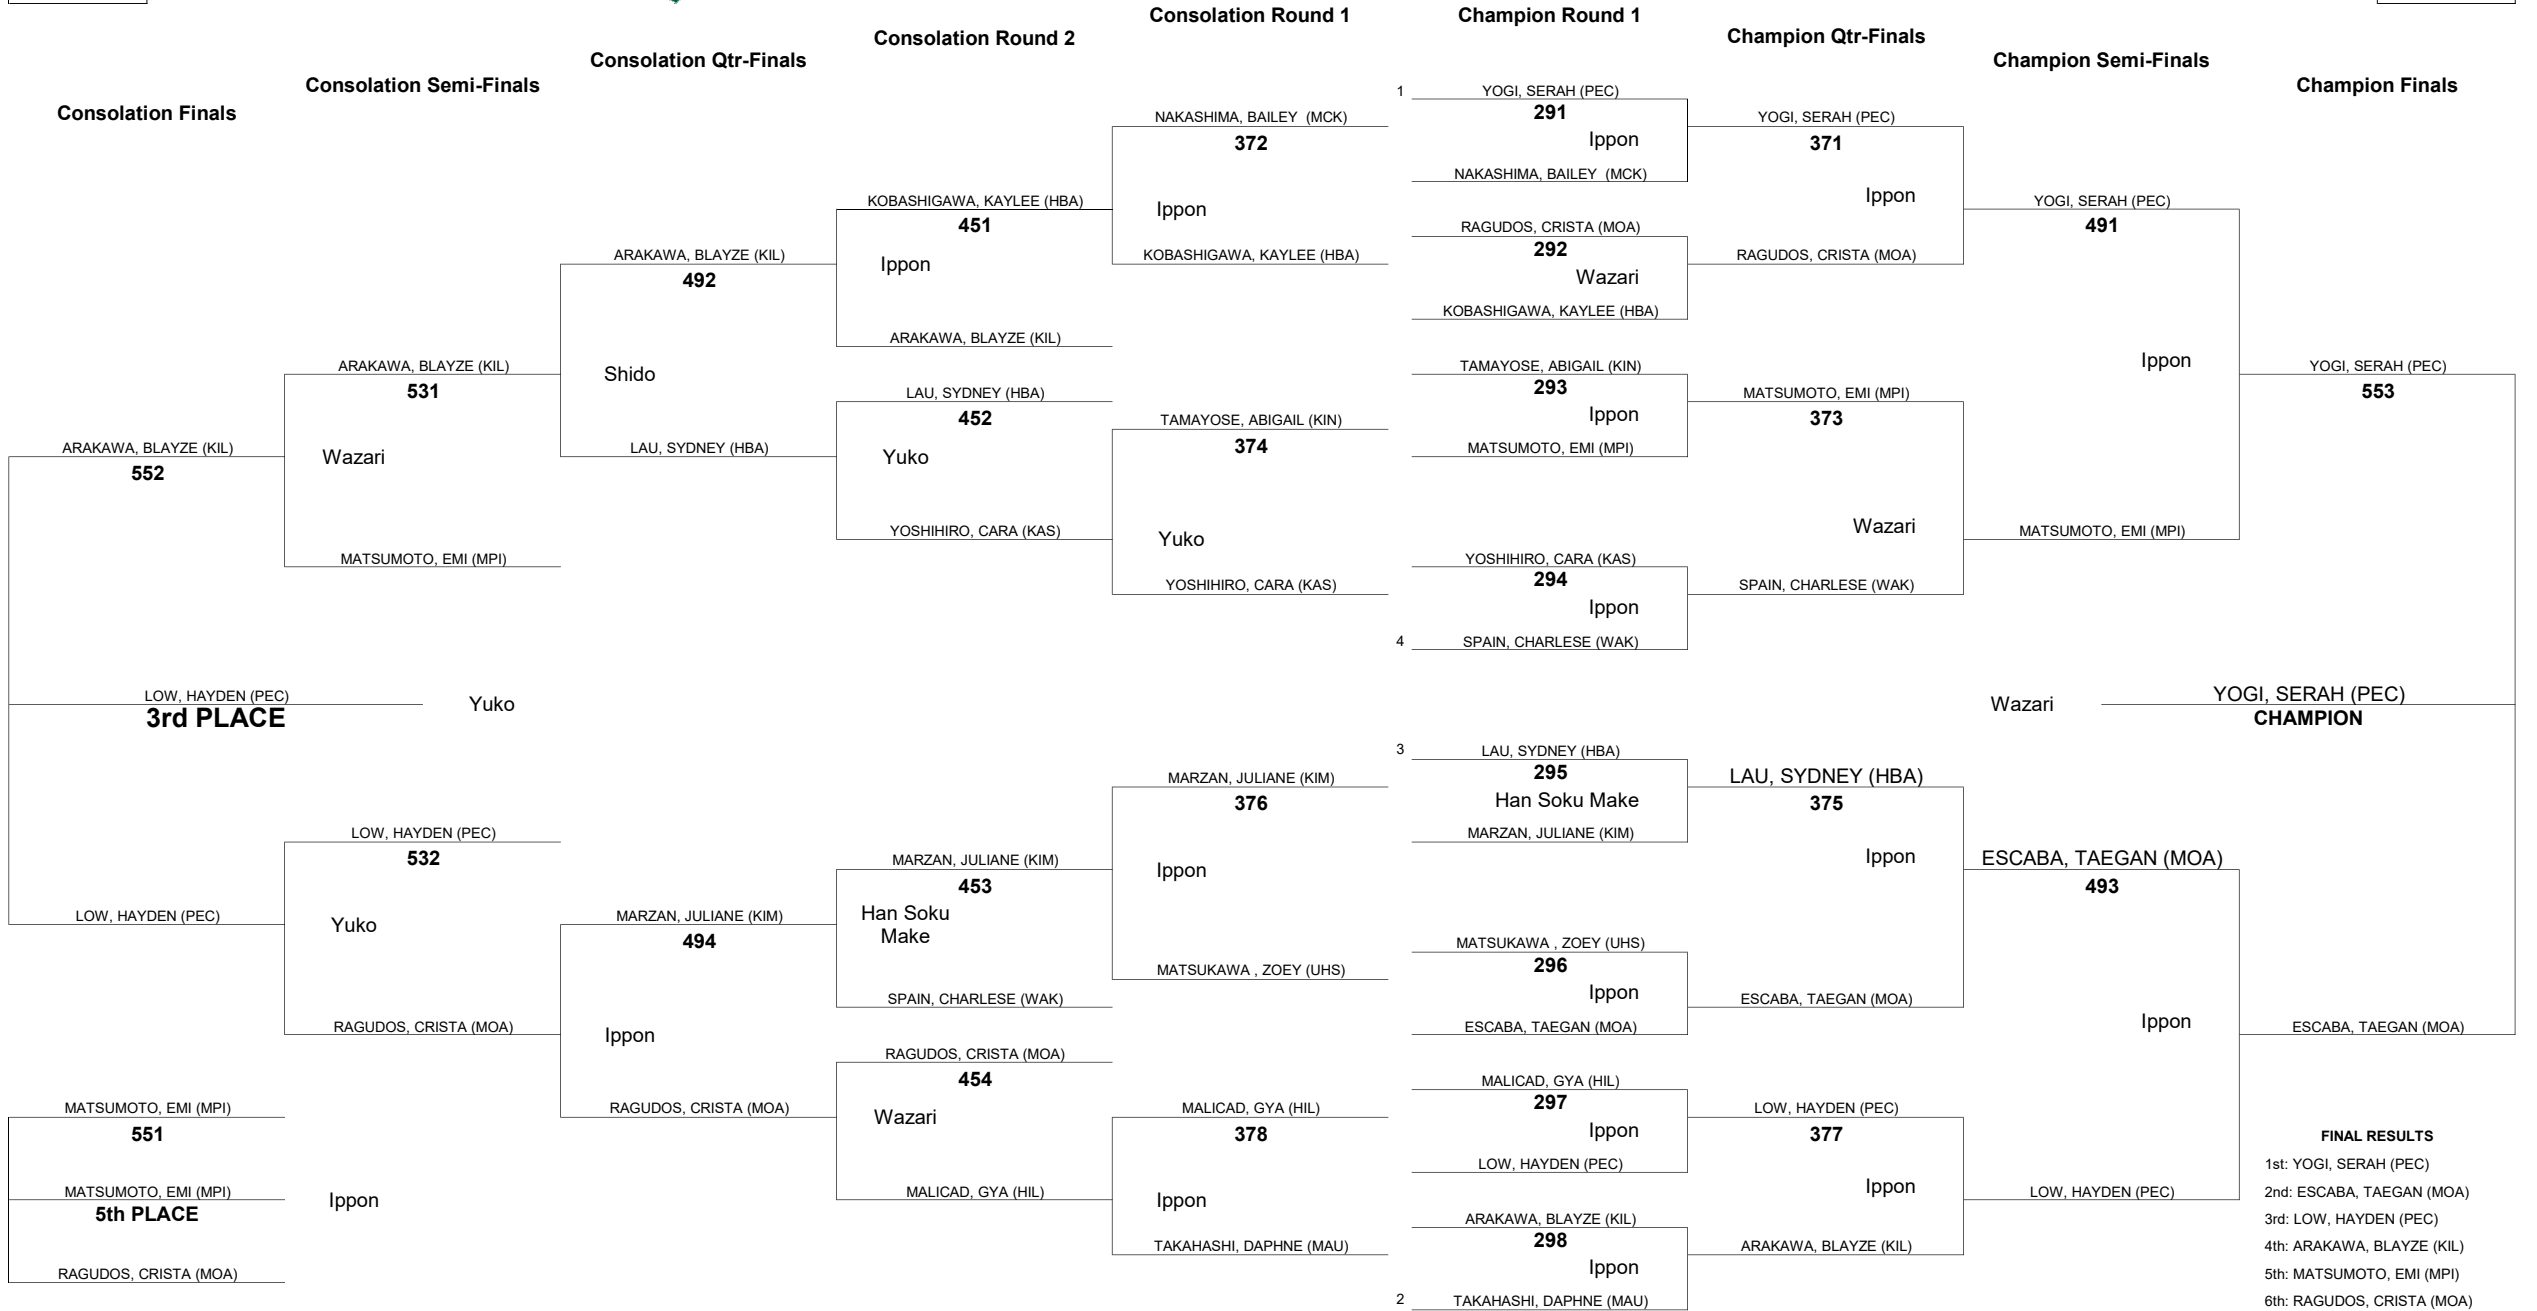

HAWAII HIGH SCHOOL ATHLETIC ASSOCIATION 2025 GIRLS JUDO CHAMPIONSHIPS

WEIGHT CLASS
98

WEIGHT CLASS
98

HAWAII HIGH SCHOOL ATHLETIC ASSOCIATION 2025 GIRLS JUDO CHAMPIONSHIPS

WEIGHT CLASS
103

WEIGHT CLASS
103