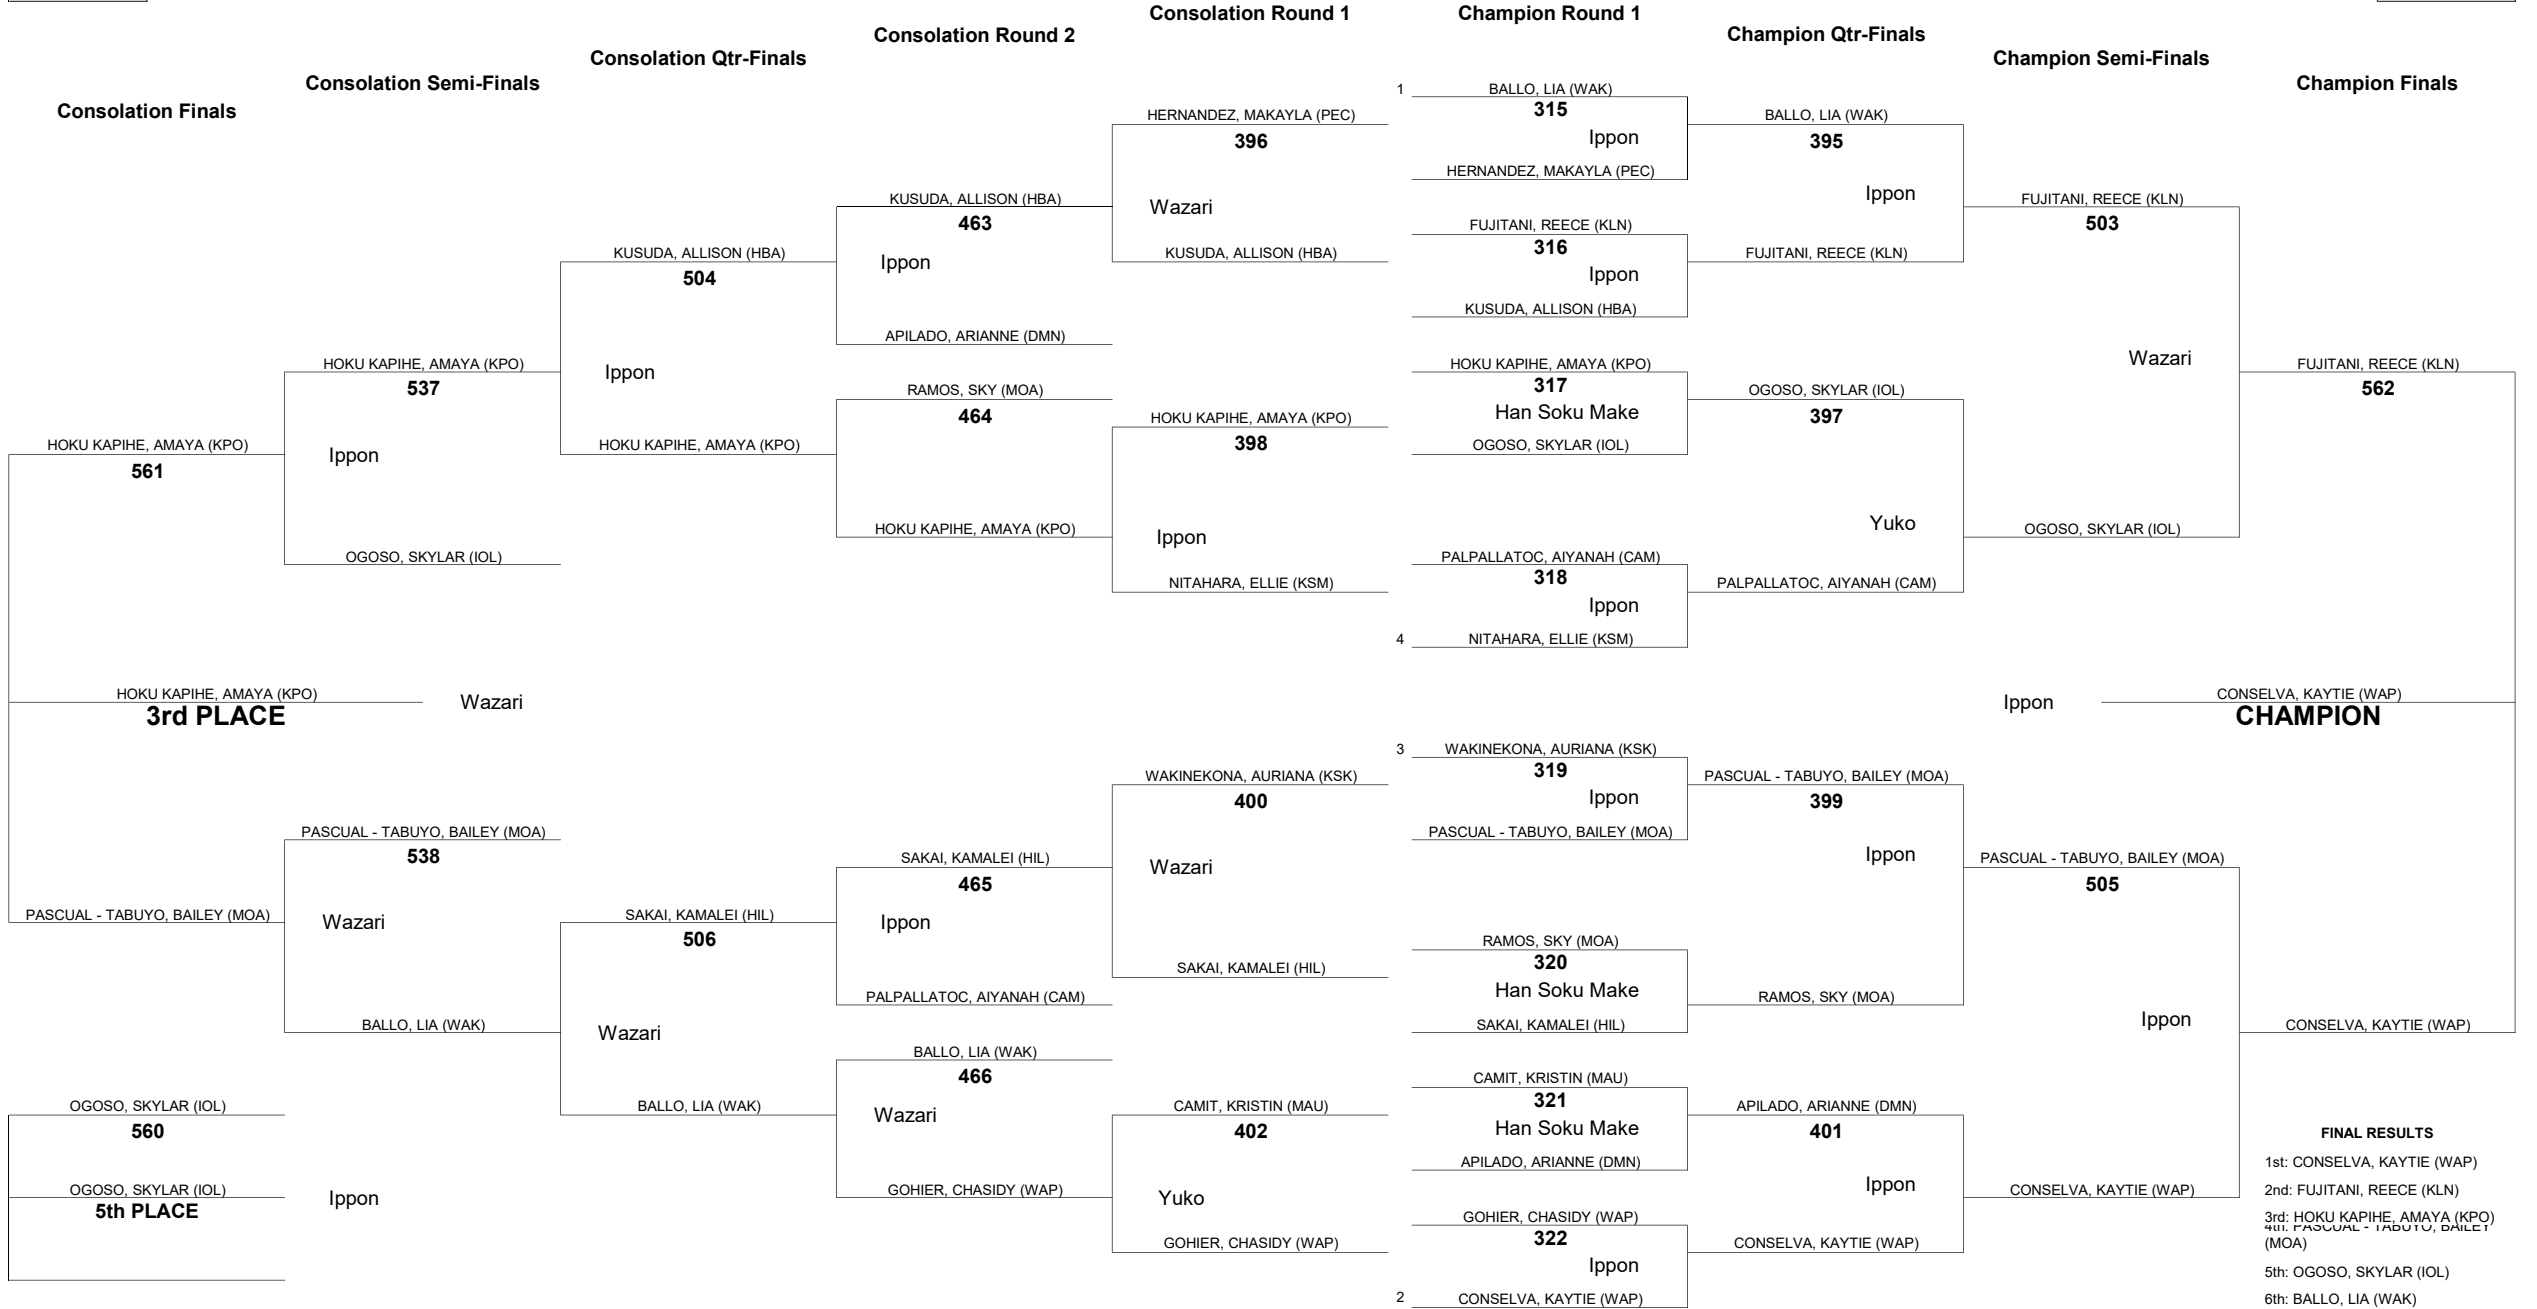

HAWAII HIGH SCHOOL ATHLETIC ASSOCIATION 2025 GIRLS JUDO CHAMPIONSHIPS

WEIGHT CLASS
109

WEIGHT CLASS
109

HAWAII HIGH SCHOOL ATHLETIC ASSOCIATION 2025 GIRLS JUDO CHAMPIONSHIPS

WEIGHT CLASS
115

WEIGHT CLASS
115