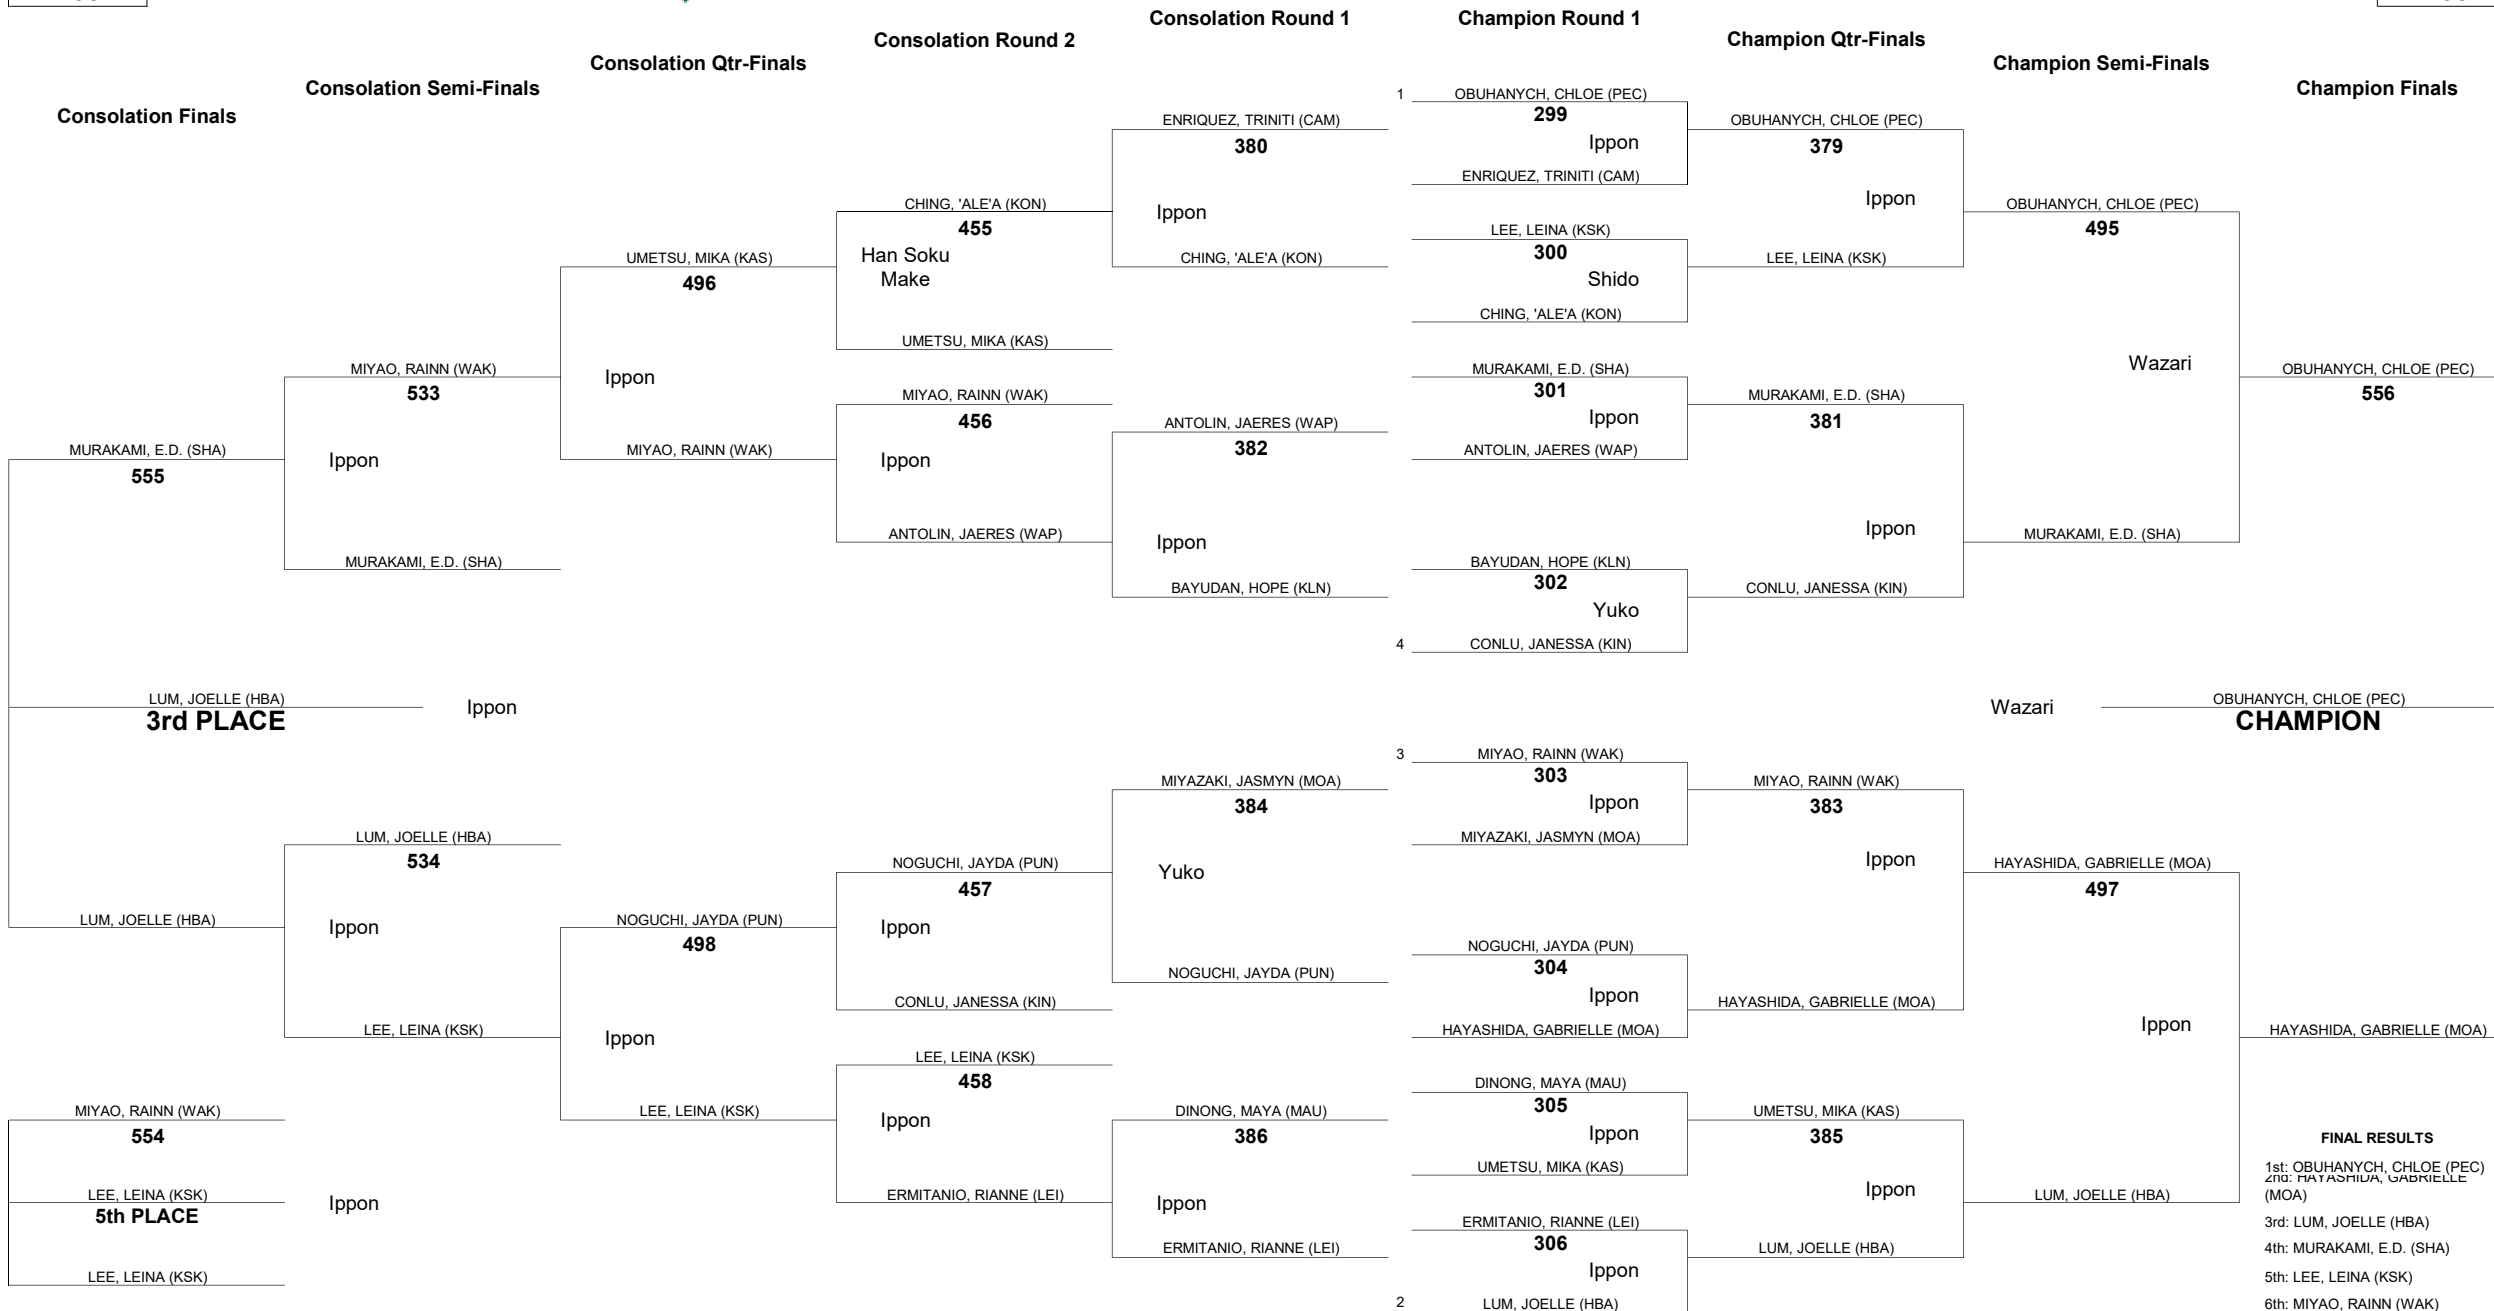

HAWAII HIGH SCHOOL ATHLETIC ASSOCIATION 2025 GIRLS JUDO CHAMPIONSHIPS

WEIGHT CLASS
98

WEIGHT CLASS
98

HAWAII HIGH SCHOOL ATHLETIC ASSOCIATION 2025 GIRLS JUDO CHAMPIONSHIPS

WEIGHT CLASS
103

WEIGHT CLASS
103