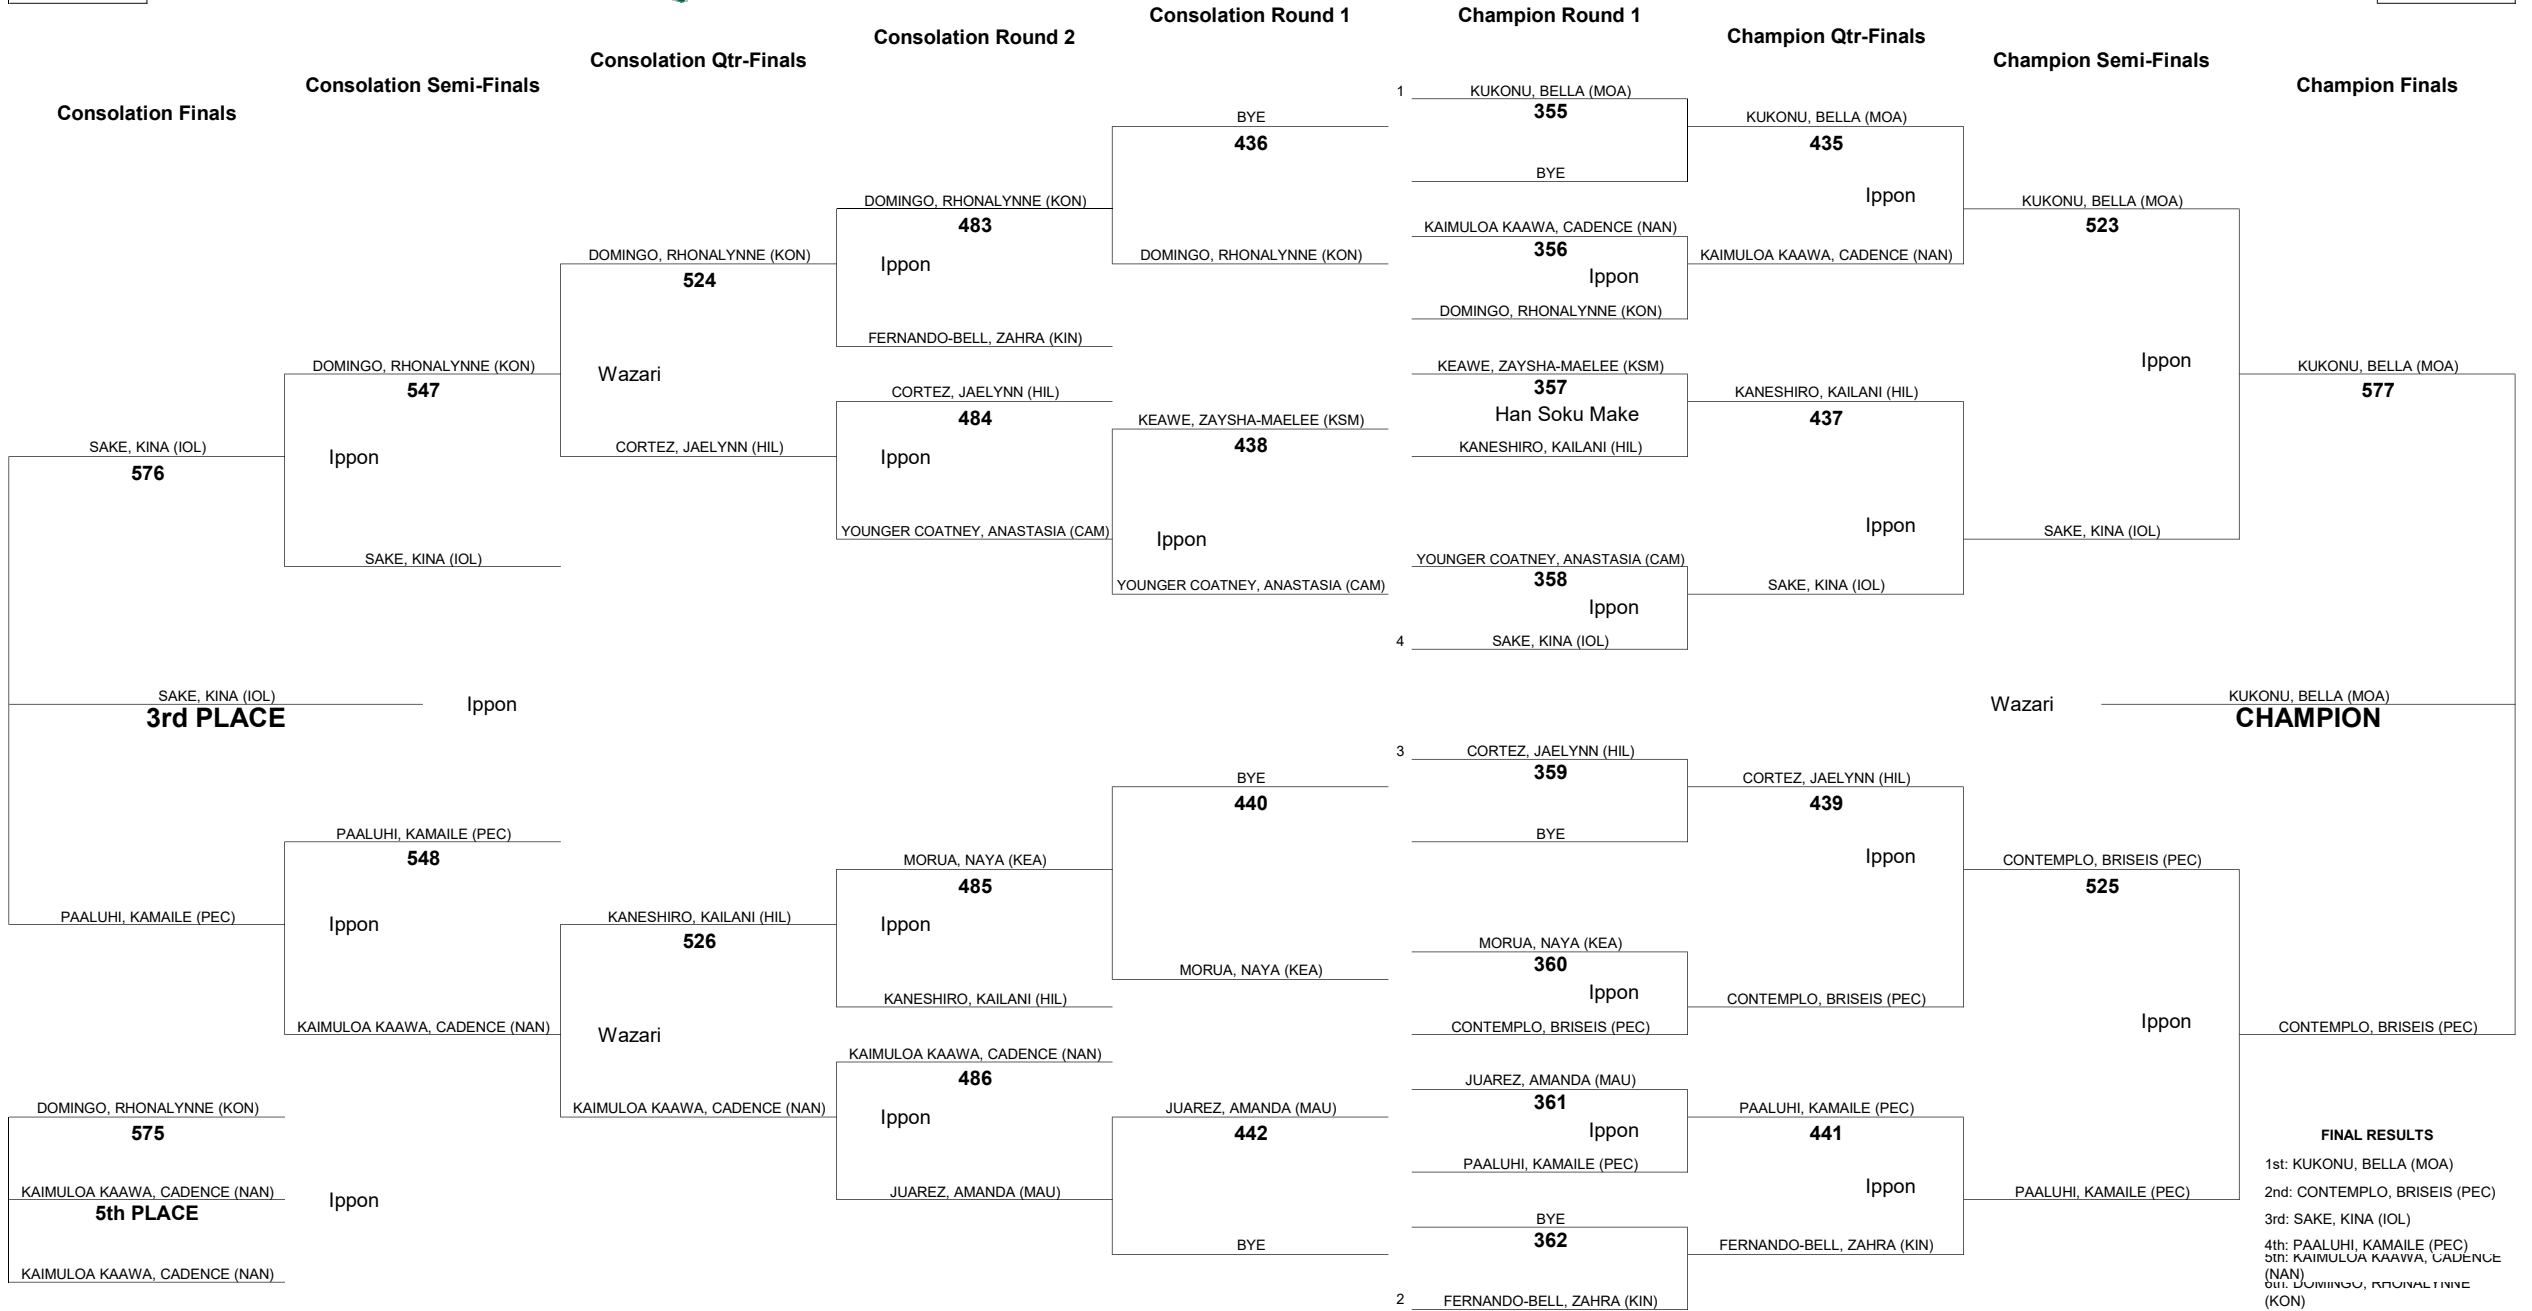

HAWAII HIGH SCHOOL ATHLETIC ASSOCIATION 2025 GIRLS JUDO CHAMPIONSHIPS

WEIGHT CLASS

172

WEIGHT CLASS

172