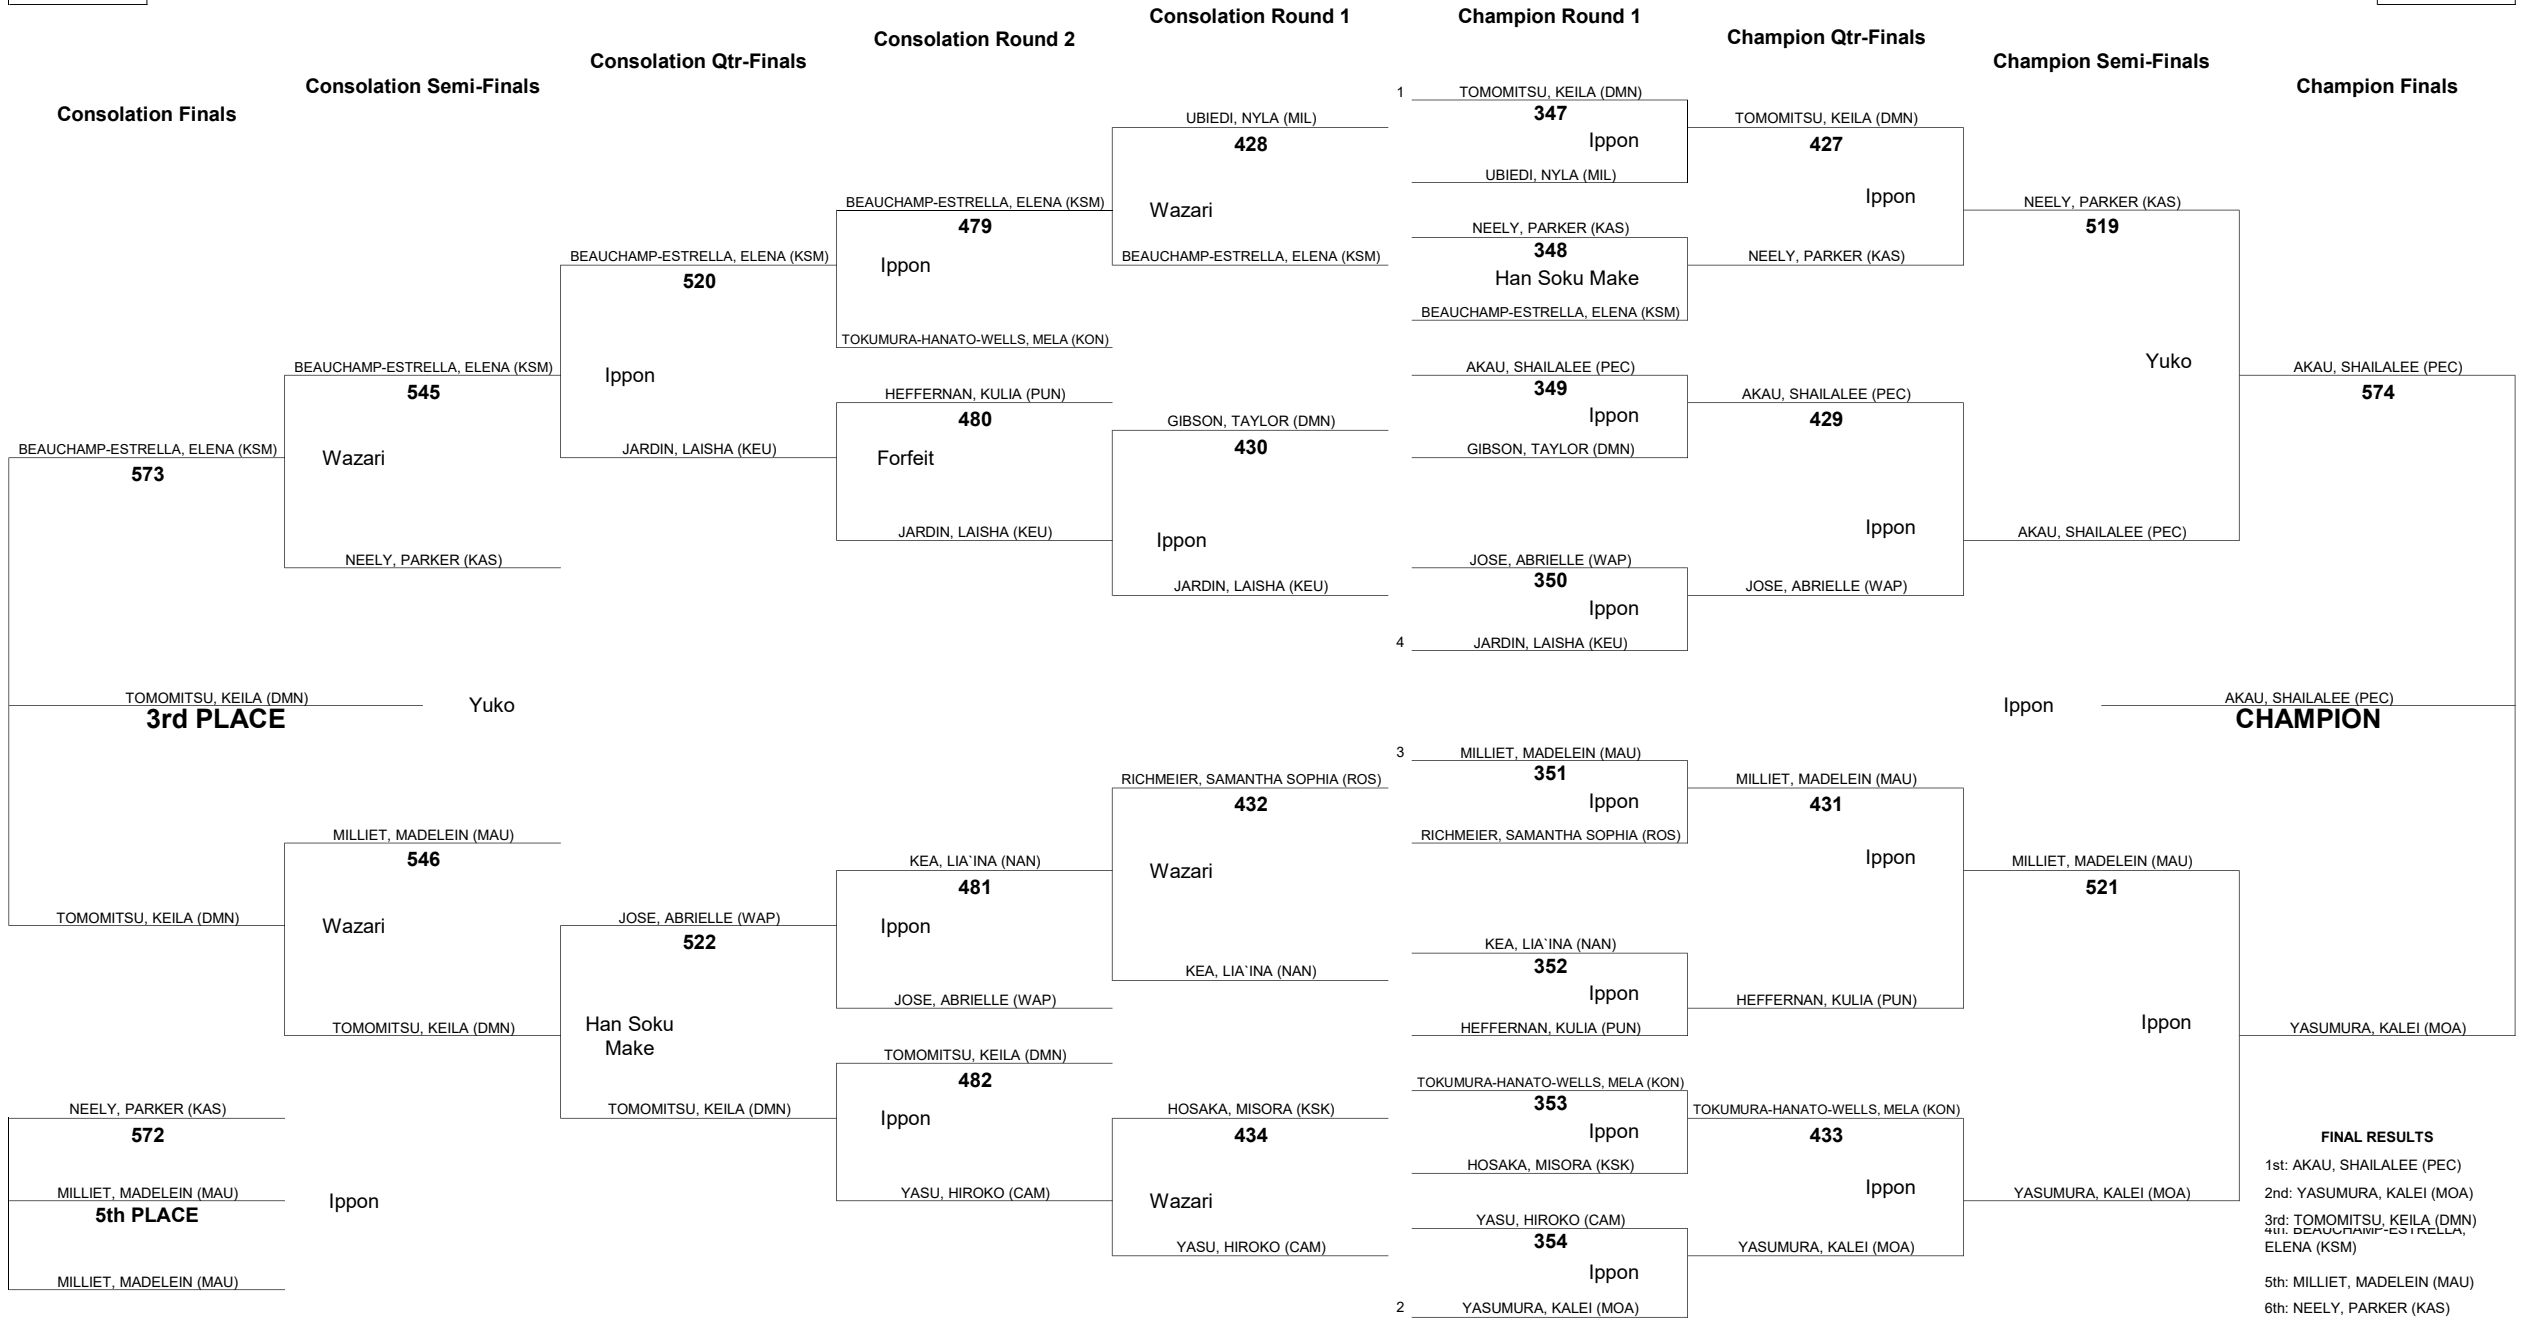

HAWAII HIGH SCHOOL ATHLETIC ASSOCIATION 2025 GIRLS JUDO CHAMPIONSHIPS

WEIGHT CLASS

139

WEIGHT CLASS

139

HAWAII HIGH SCHOOL ATHLETIC ASSOCIATION 2025 GIRLS JUDO CHAMPIONSHIPS

WEIGHT CLASS
154

WEIGHT CLASS
154