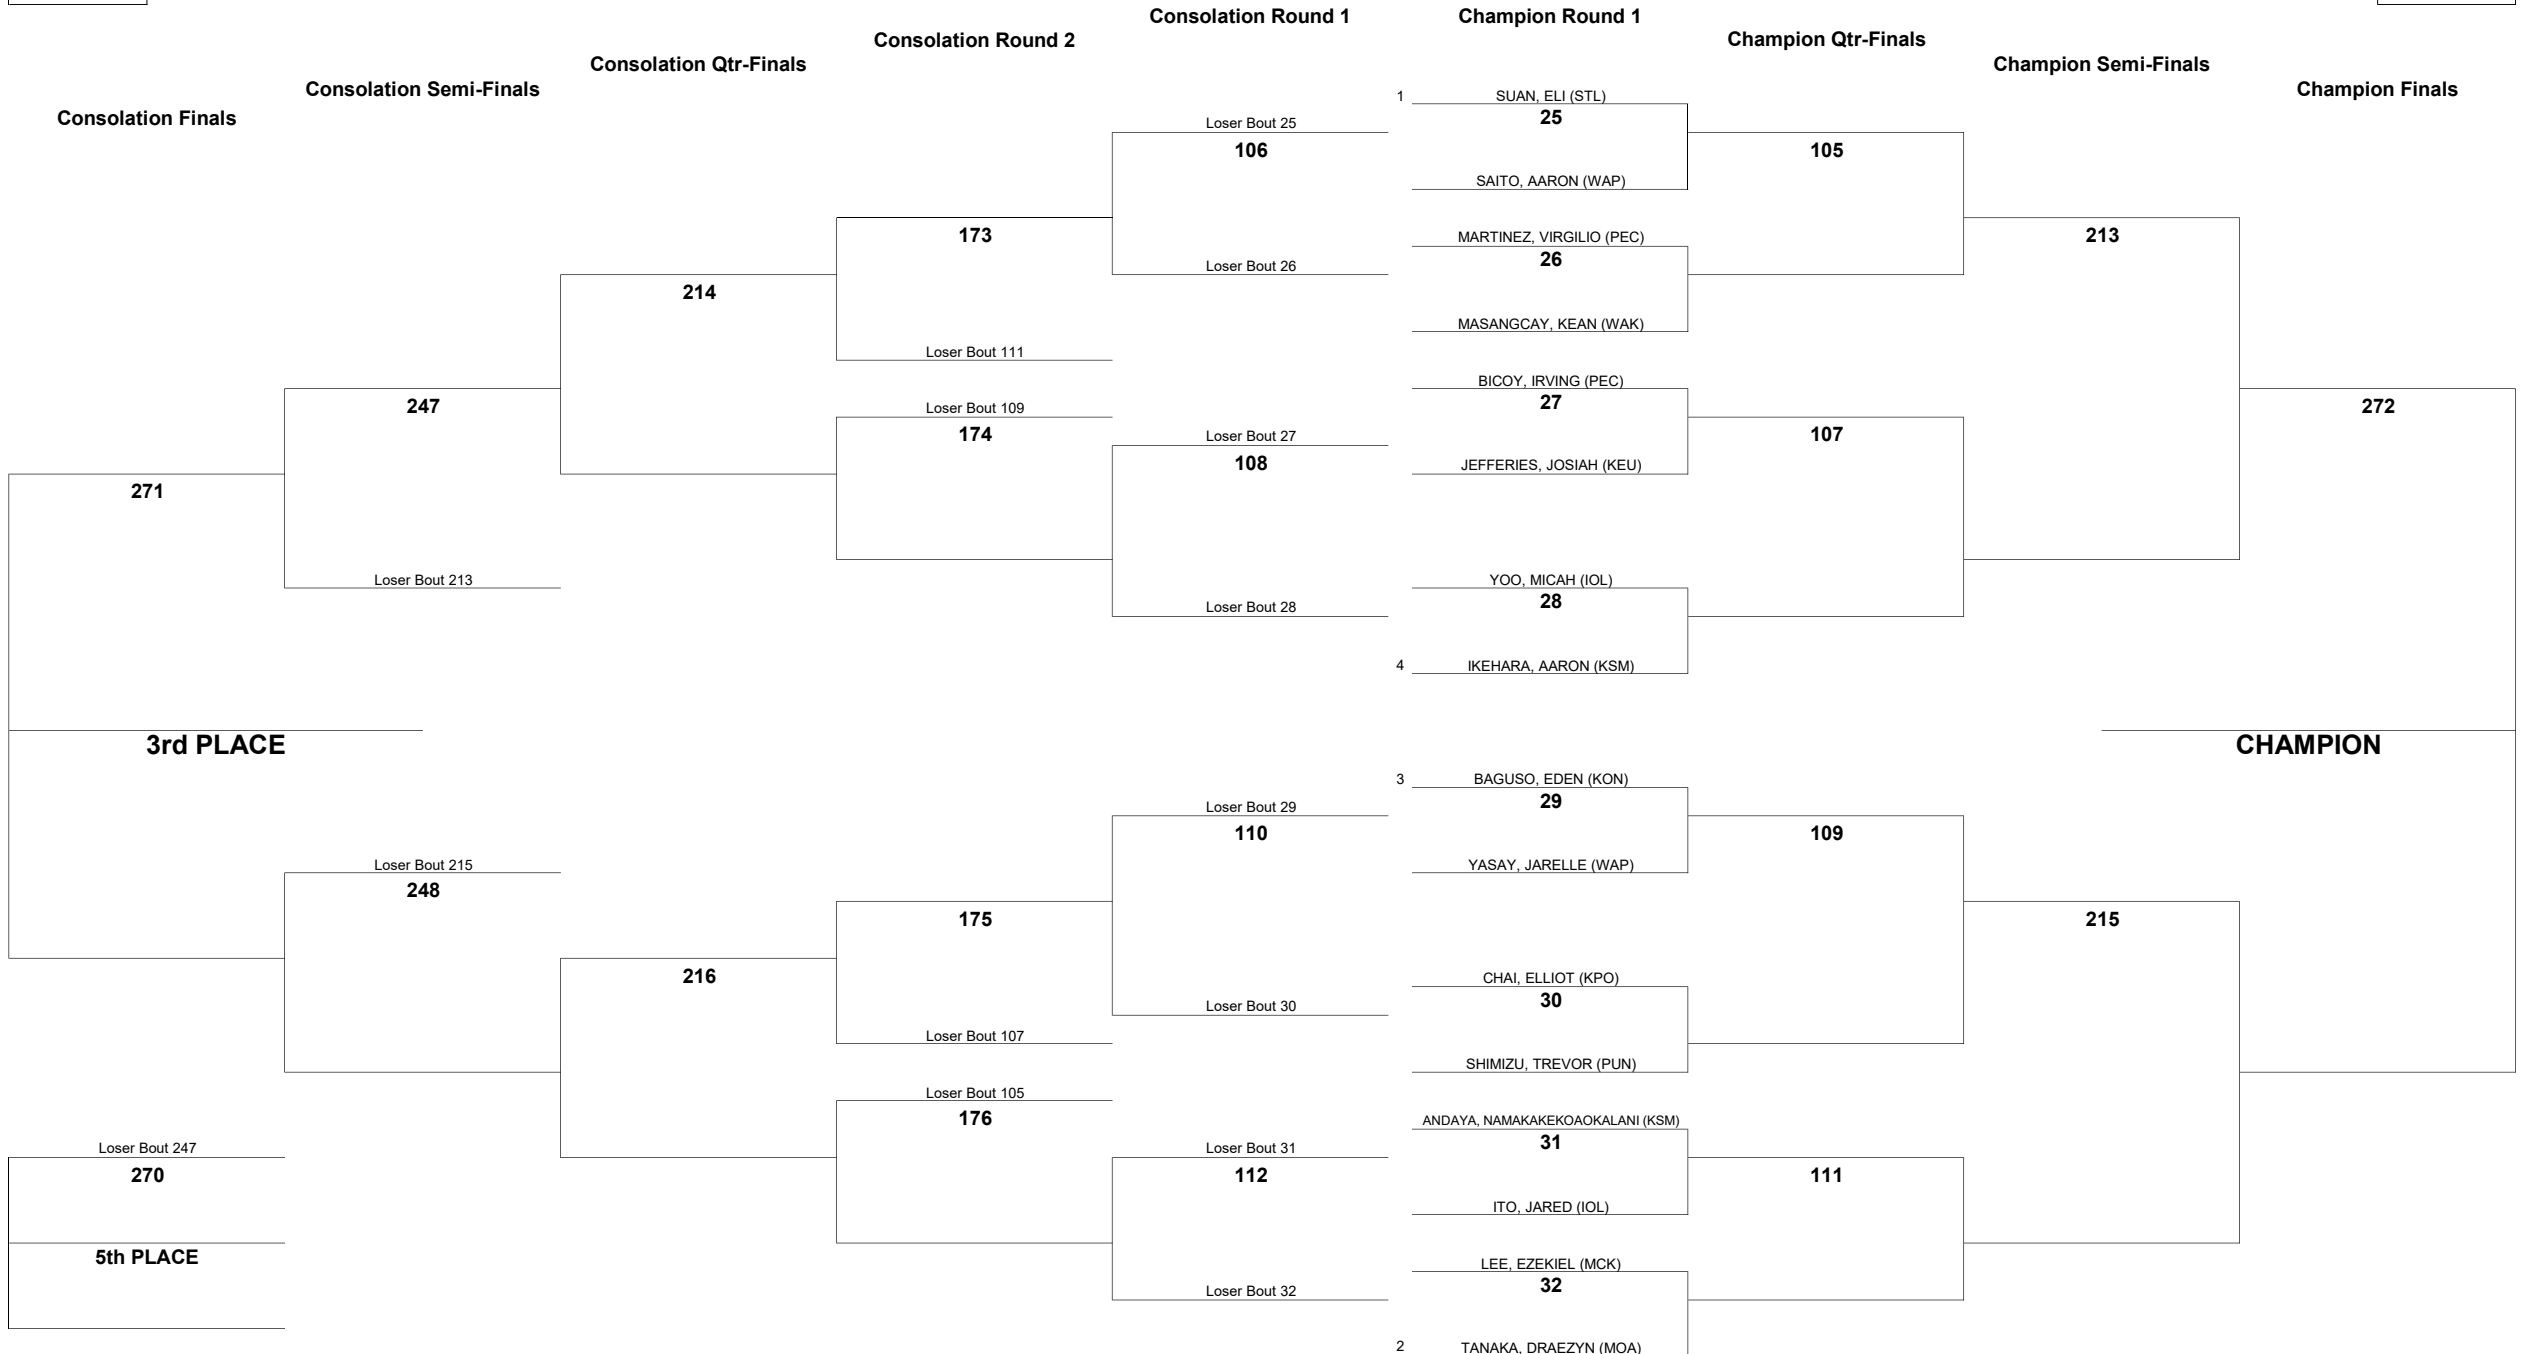

HAWAII HIGH SCHOOL ATHLETIC ASSOCIATION 2026 BOYS JUDO CHAMPIONSHIPS

WEIGHT CLASS

132

WEIGHT CLASS

132