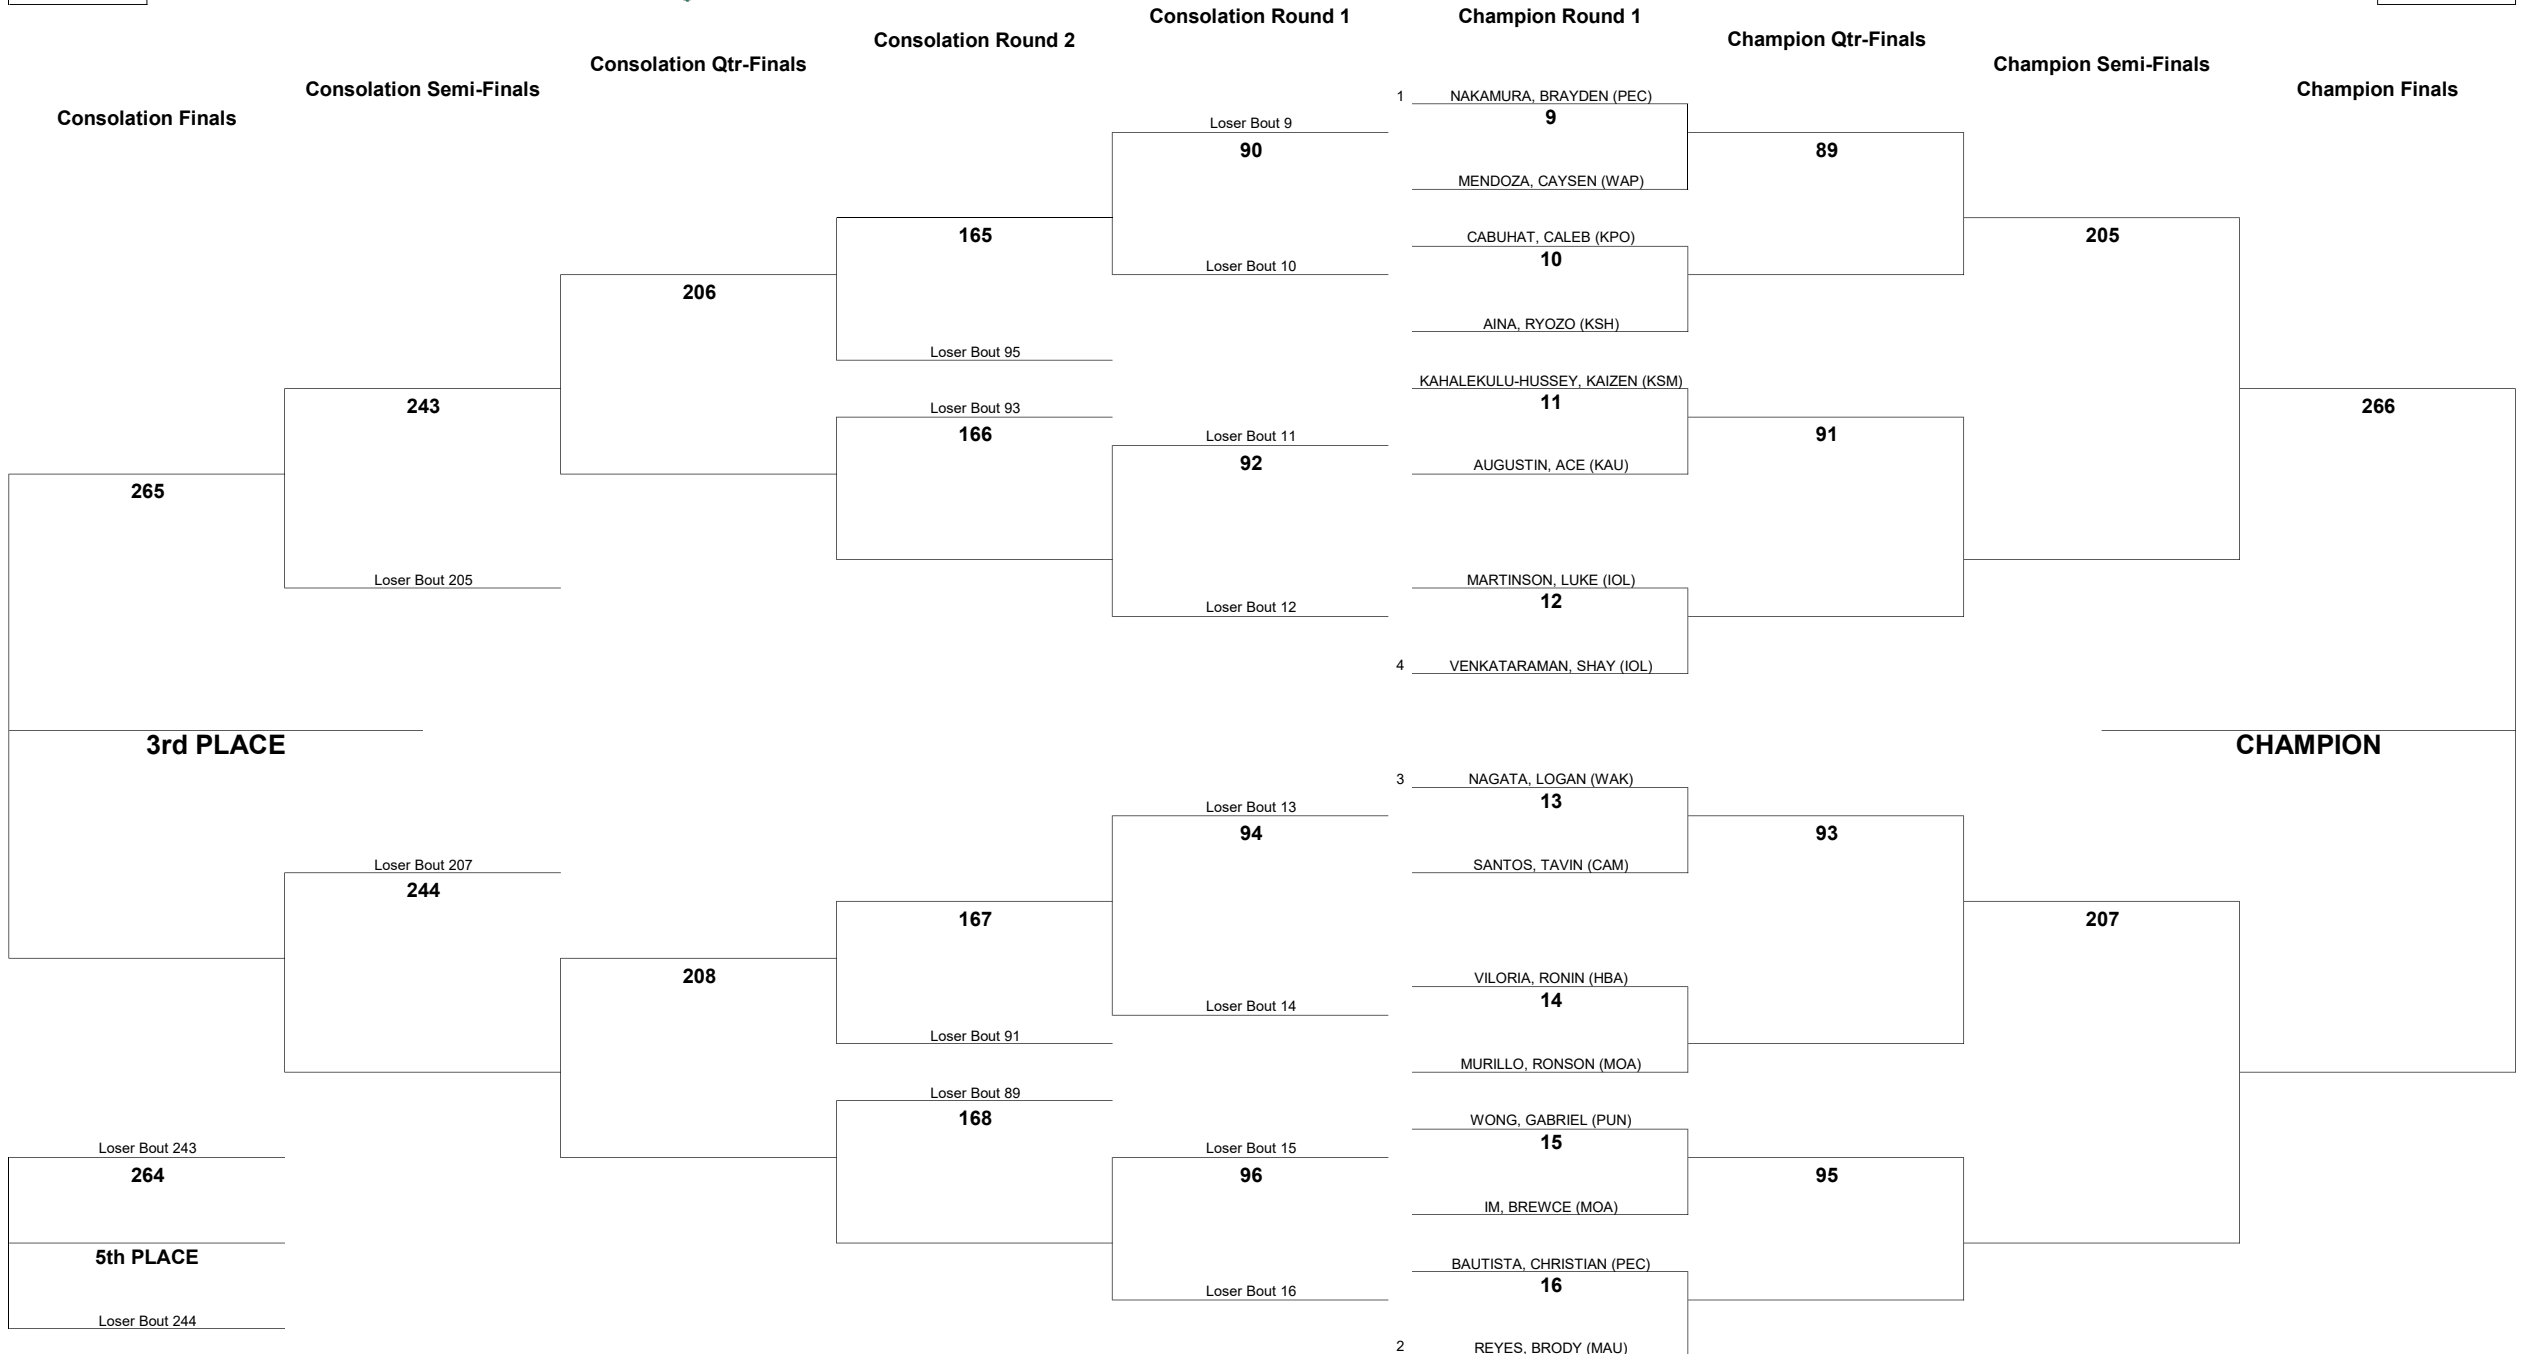

HAWAII HIGH SCHOOL ATHLETIC ASSOCIATION 2026 BOYS JUDO CHAMPIONSHIPS

WEIGHT CLASS

114

WEIGHT CLASS

114