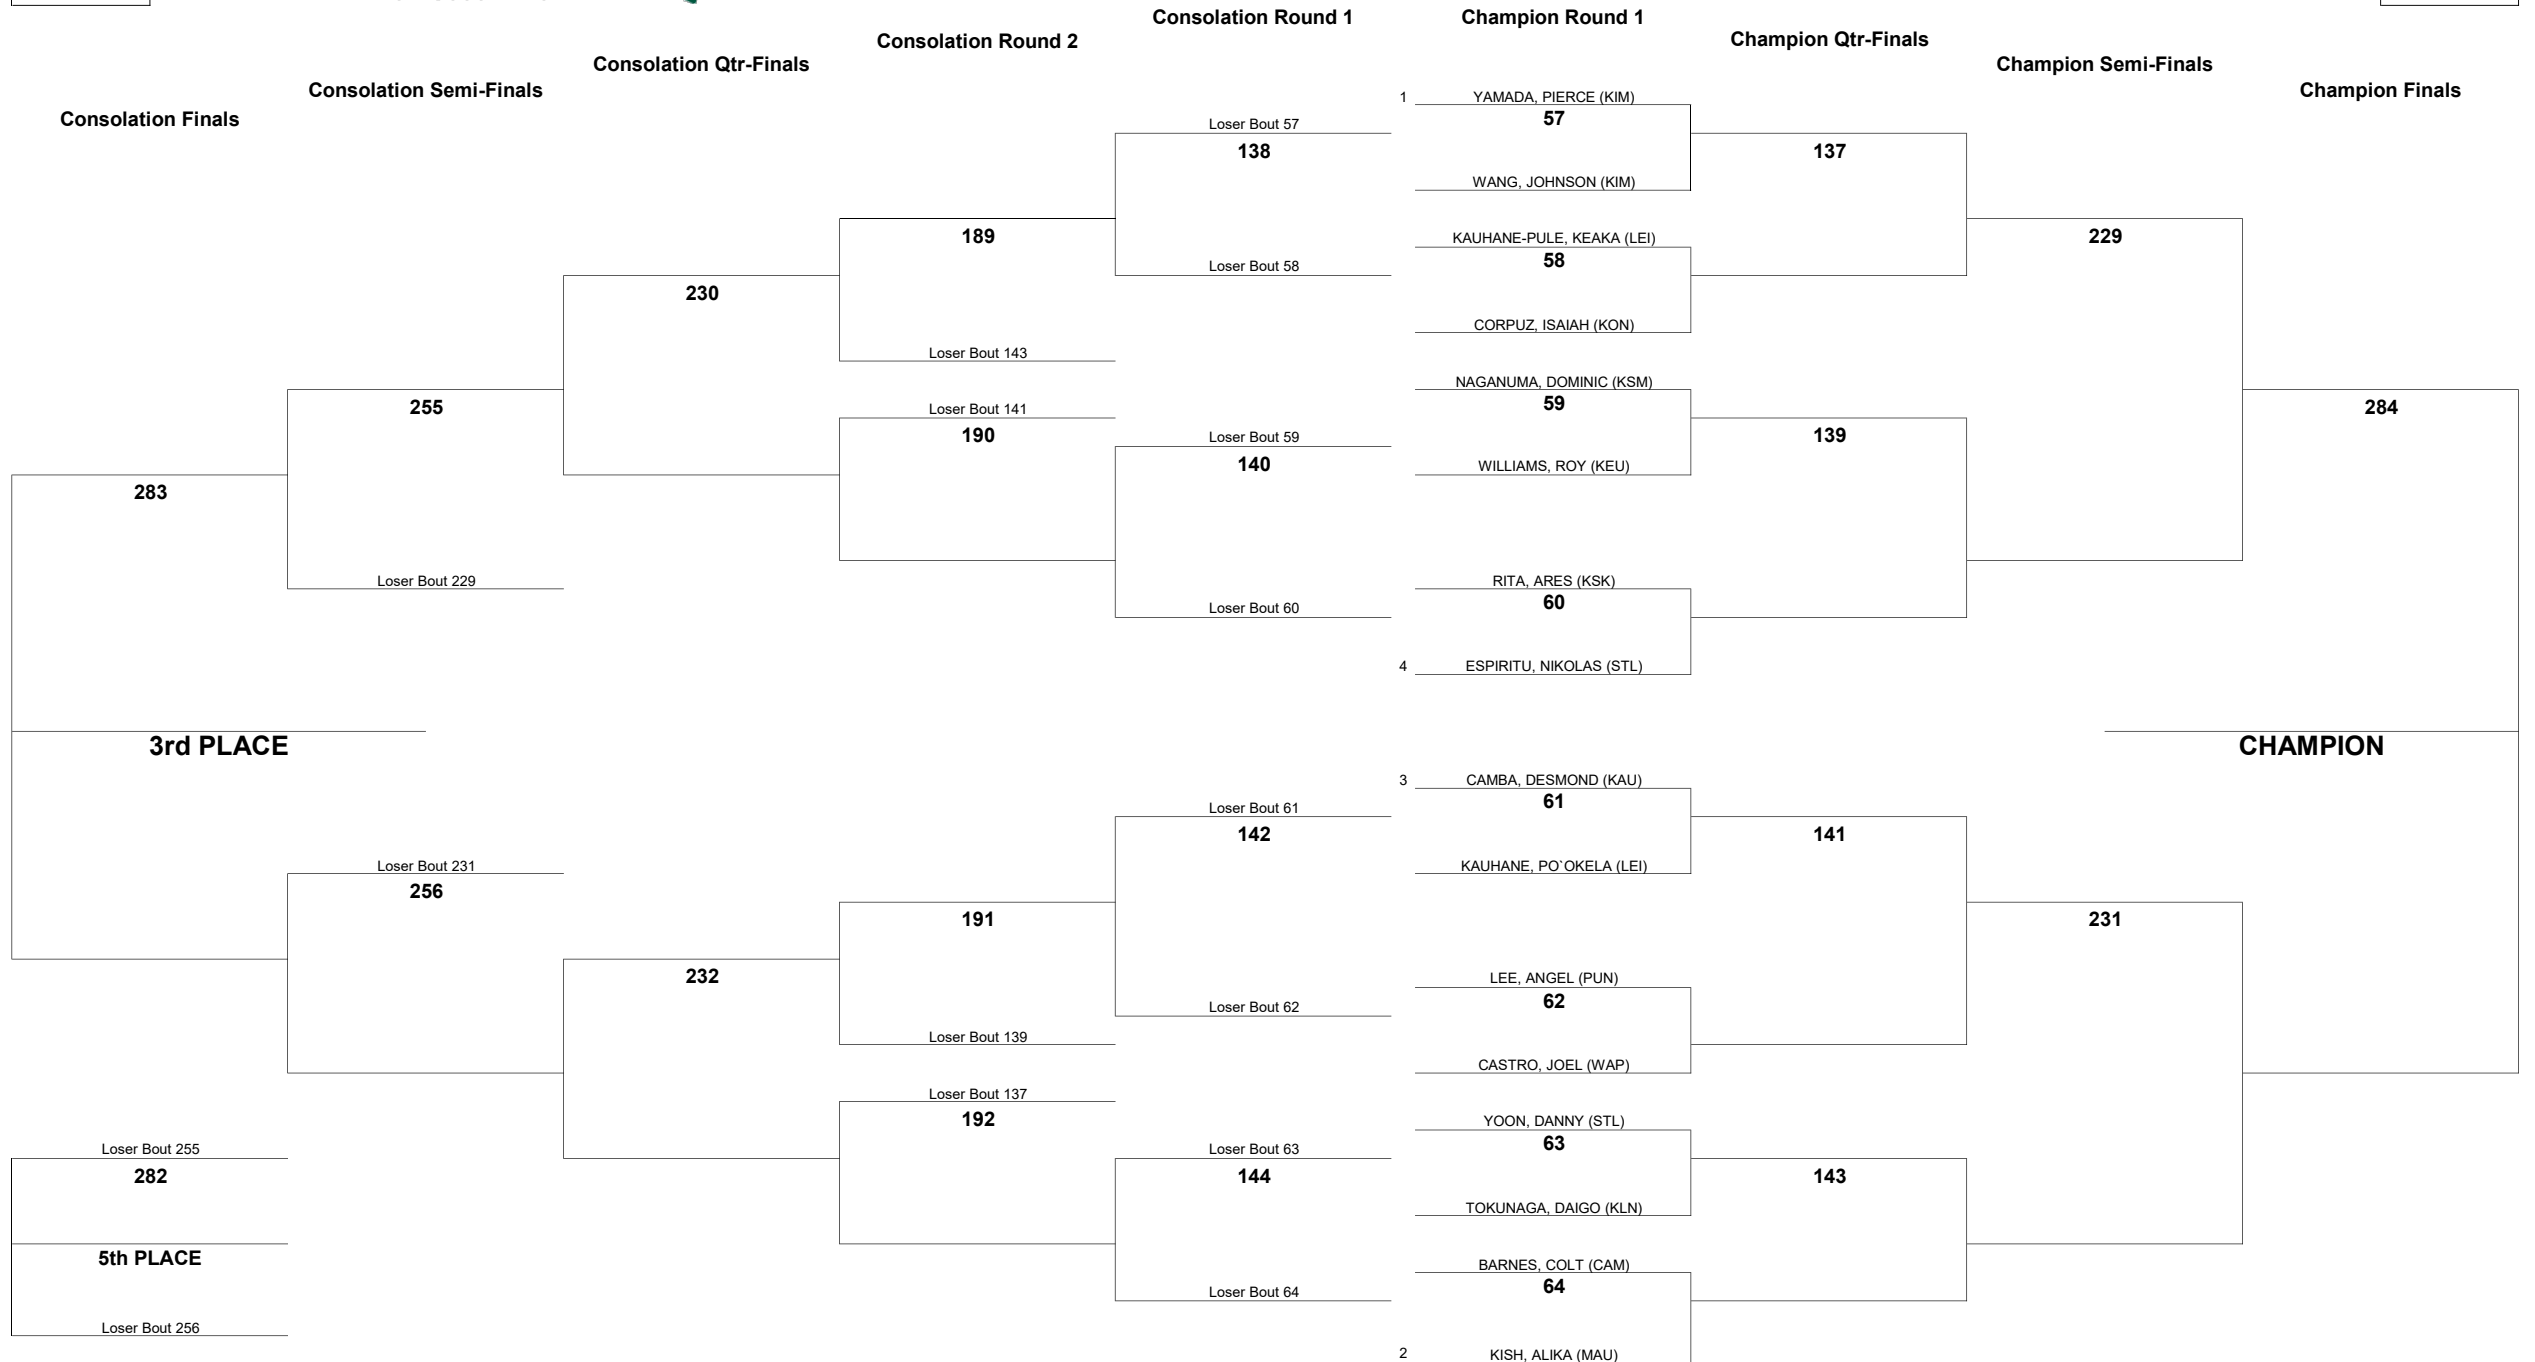

HAWAII HIGH SCHOOL ATHLETIC ASSOCIATION 2026 BOYS JUDO CHAMPIONSHIPS

WEIGHT CLASS

198

WEIGHT CLASS

198