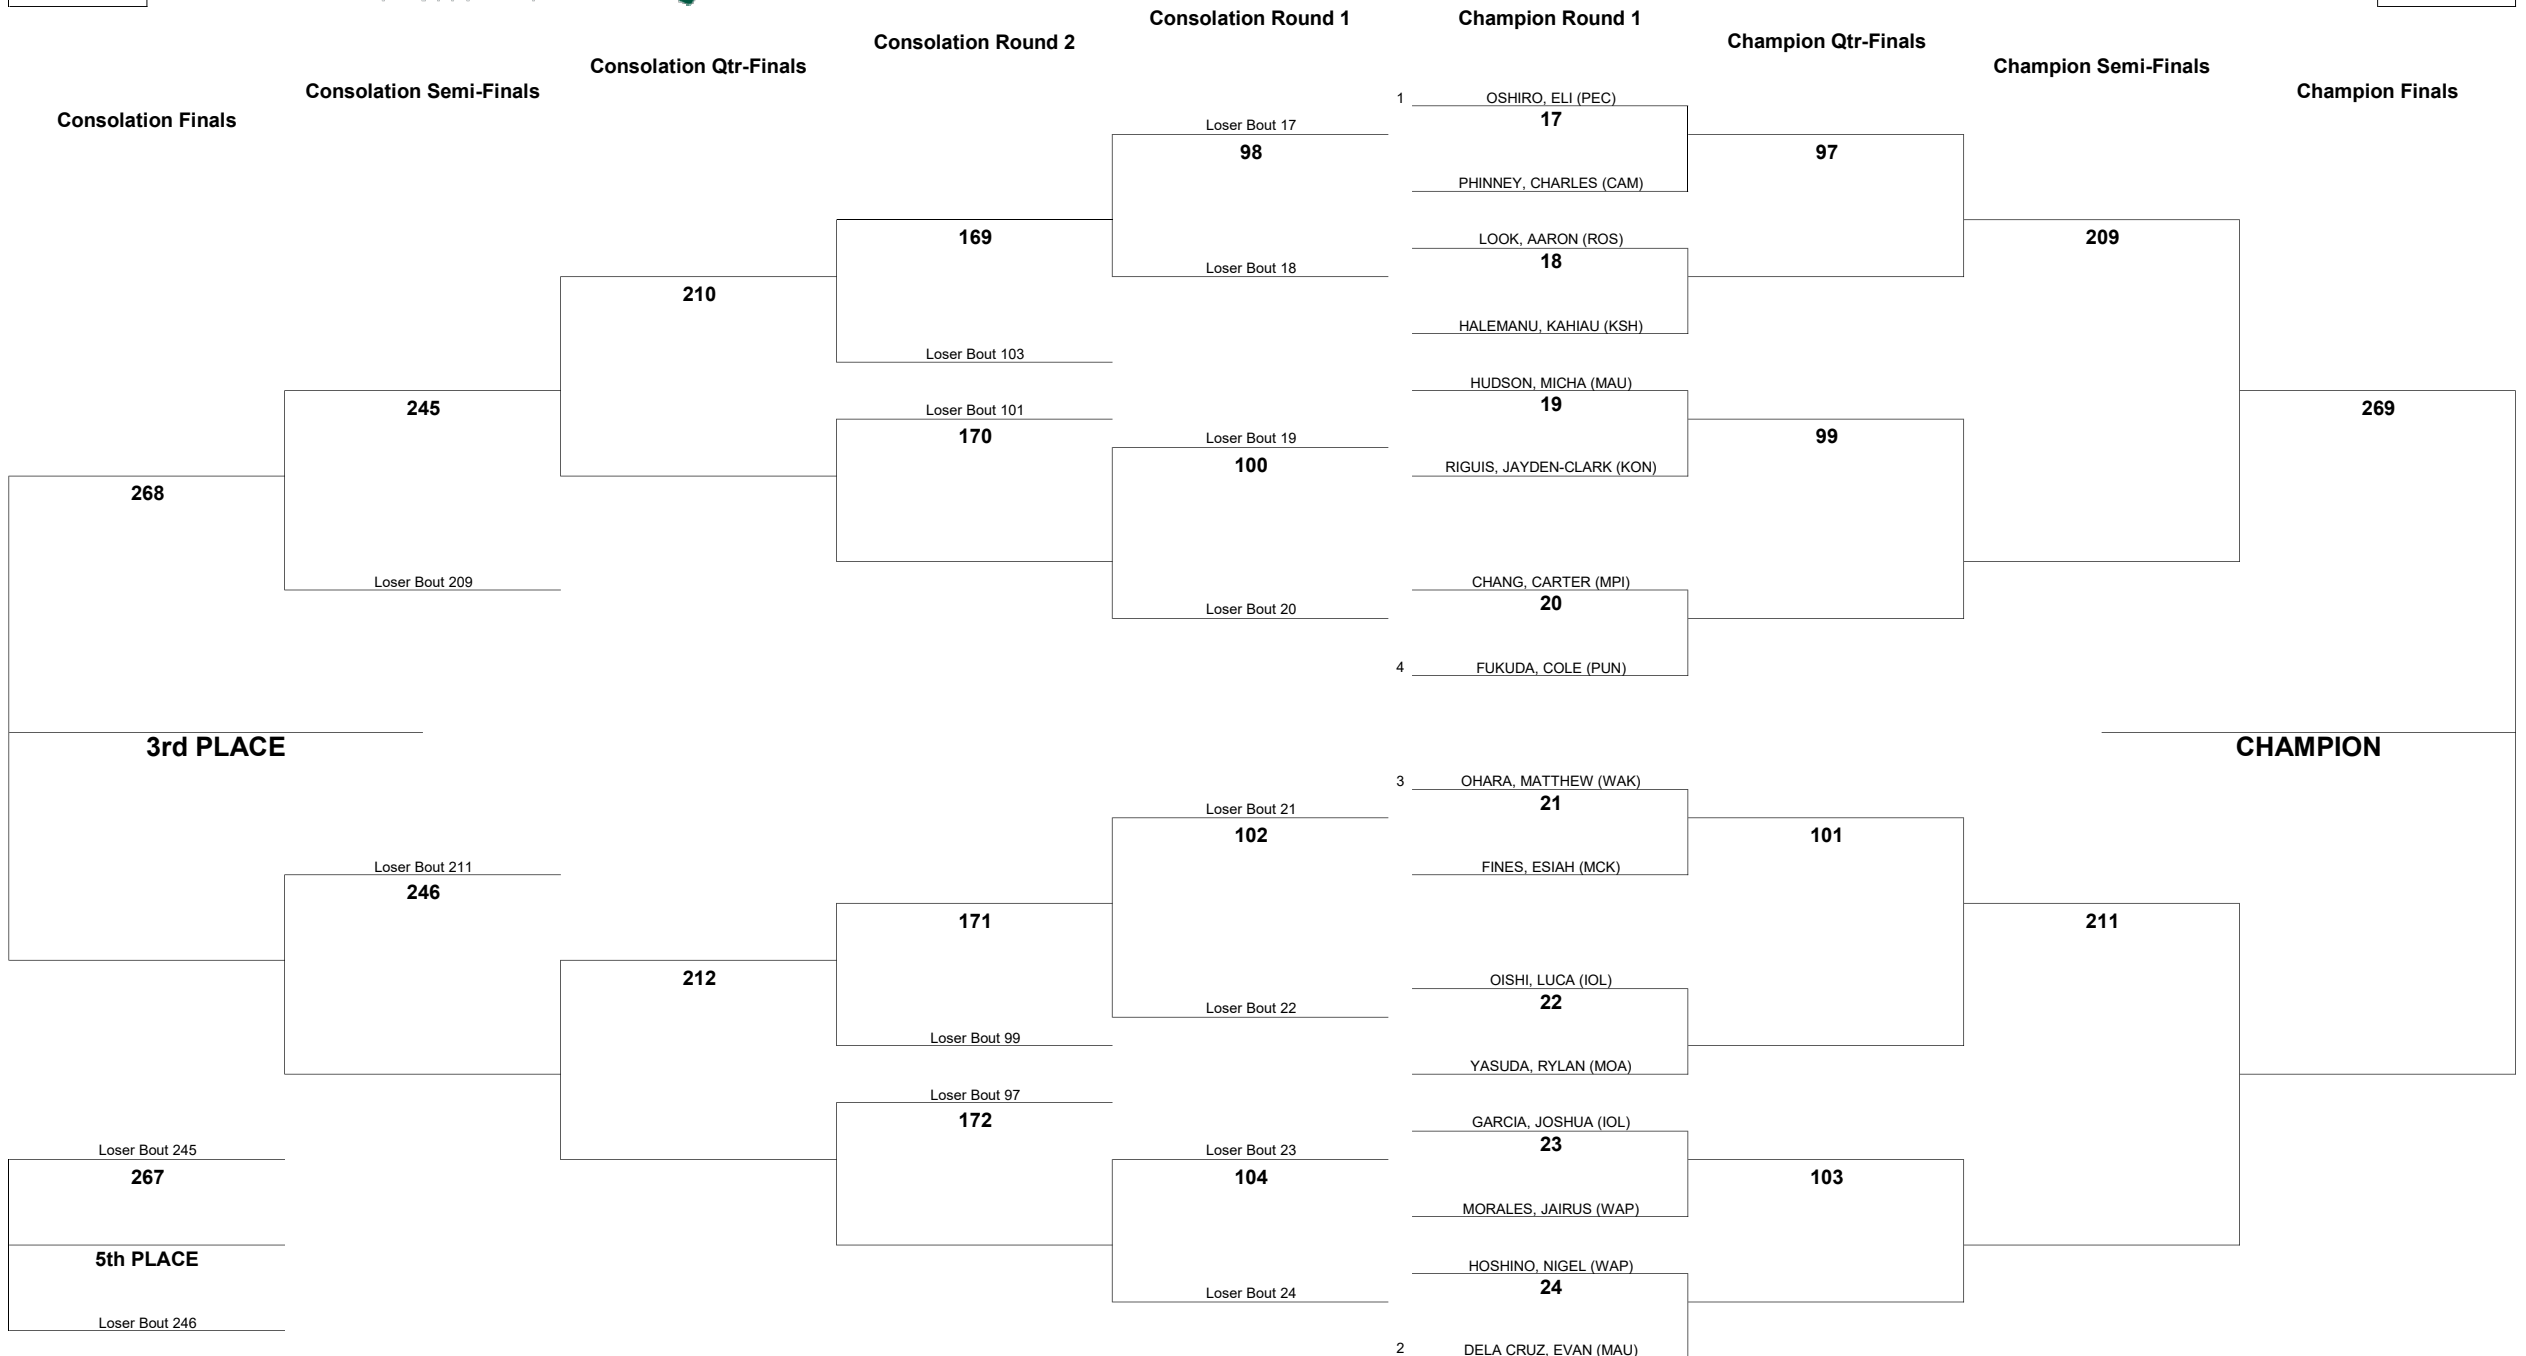

HAWAII HIGH SCHOOL ATHLETIC ASSOCIATION 2026 BOYS JUDO CHAMPIONSHIPS

WEIGHT CLASS

121

WEIGHT CLASS

121