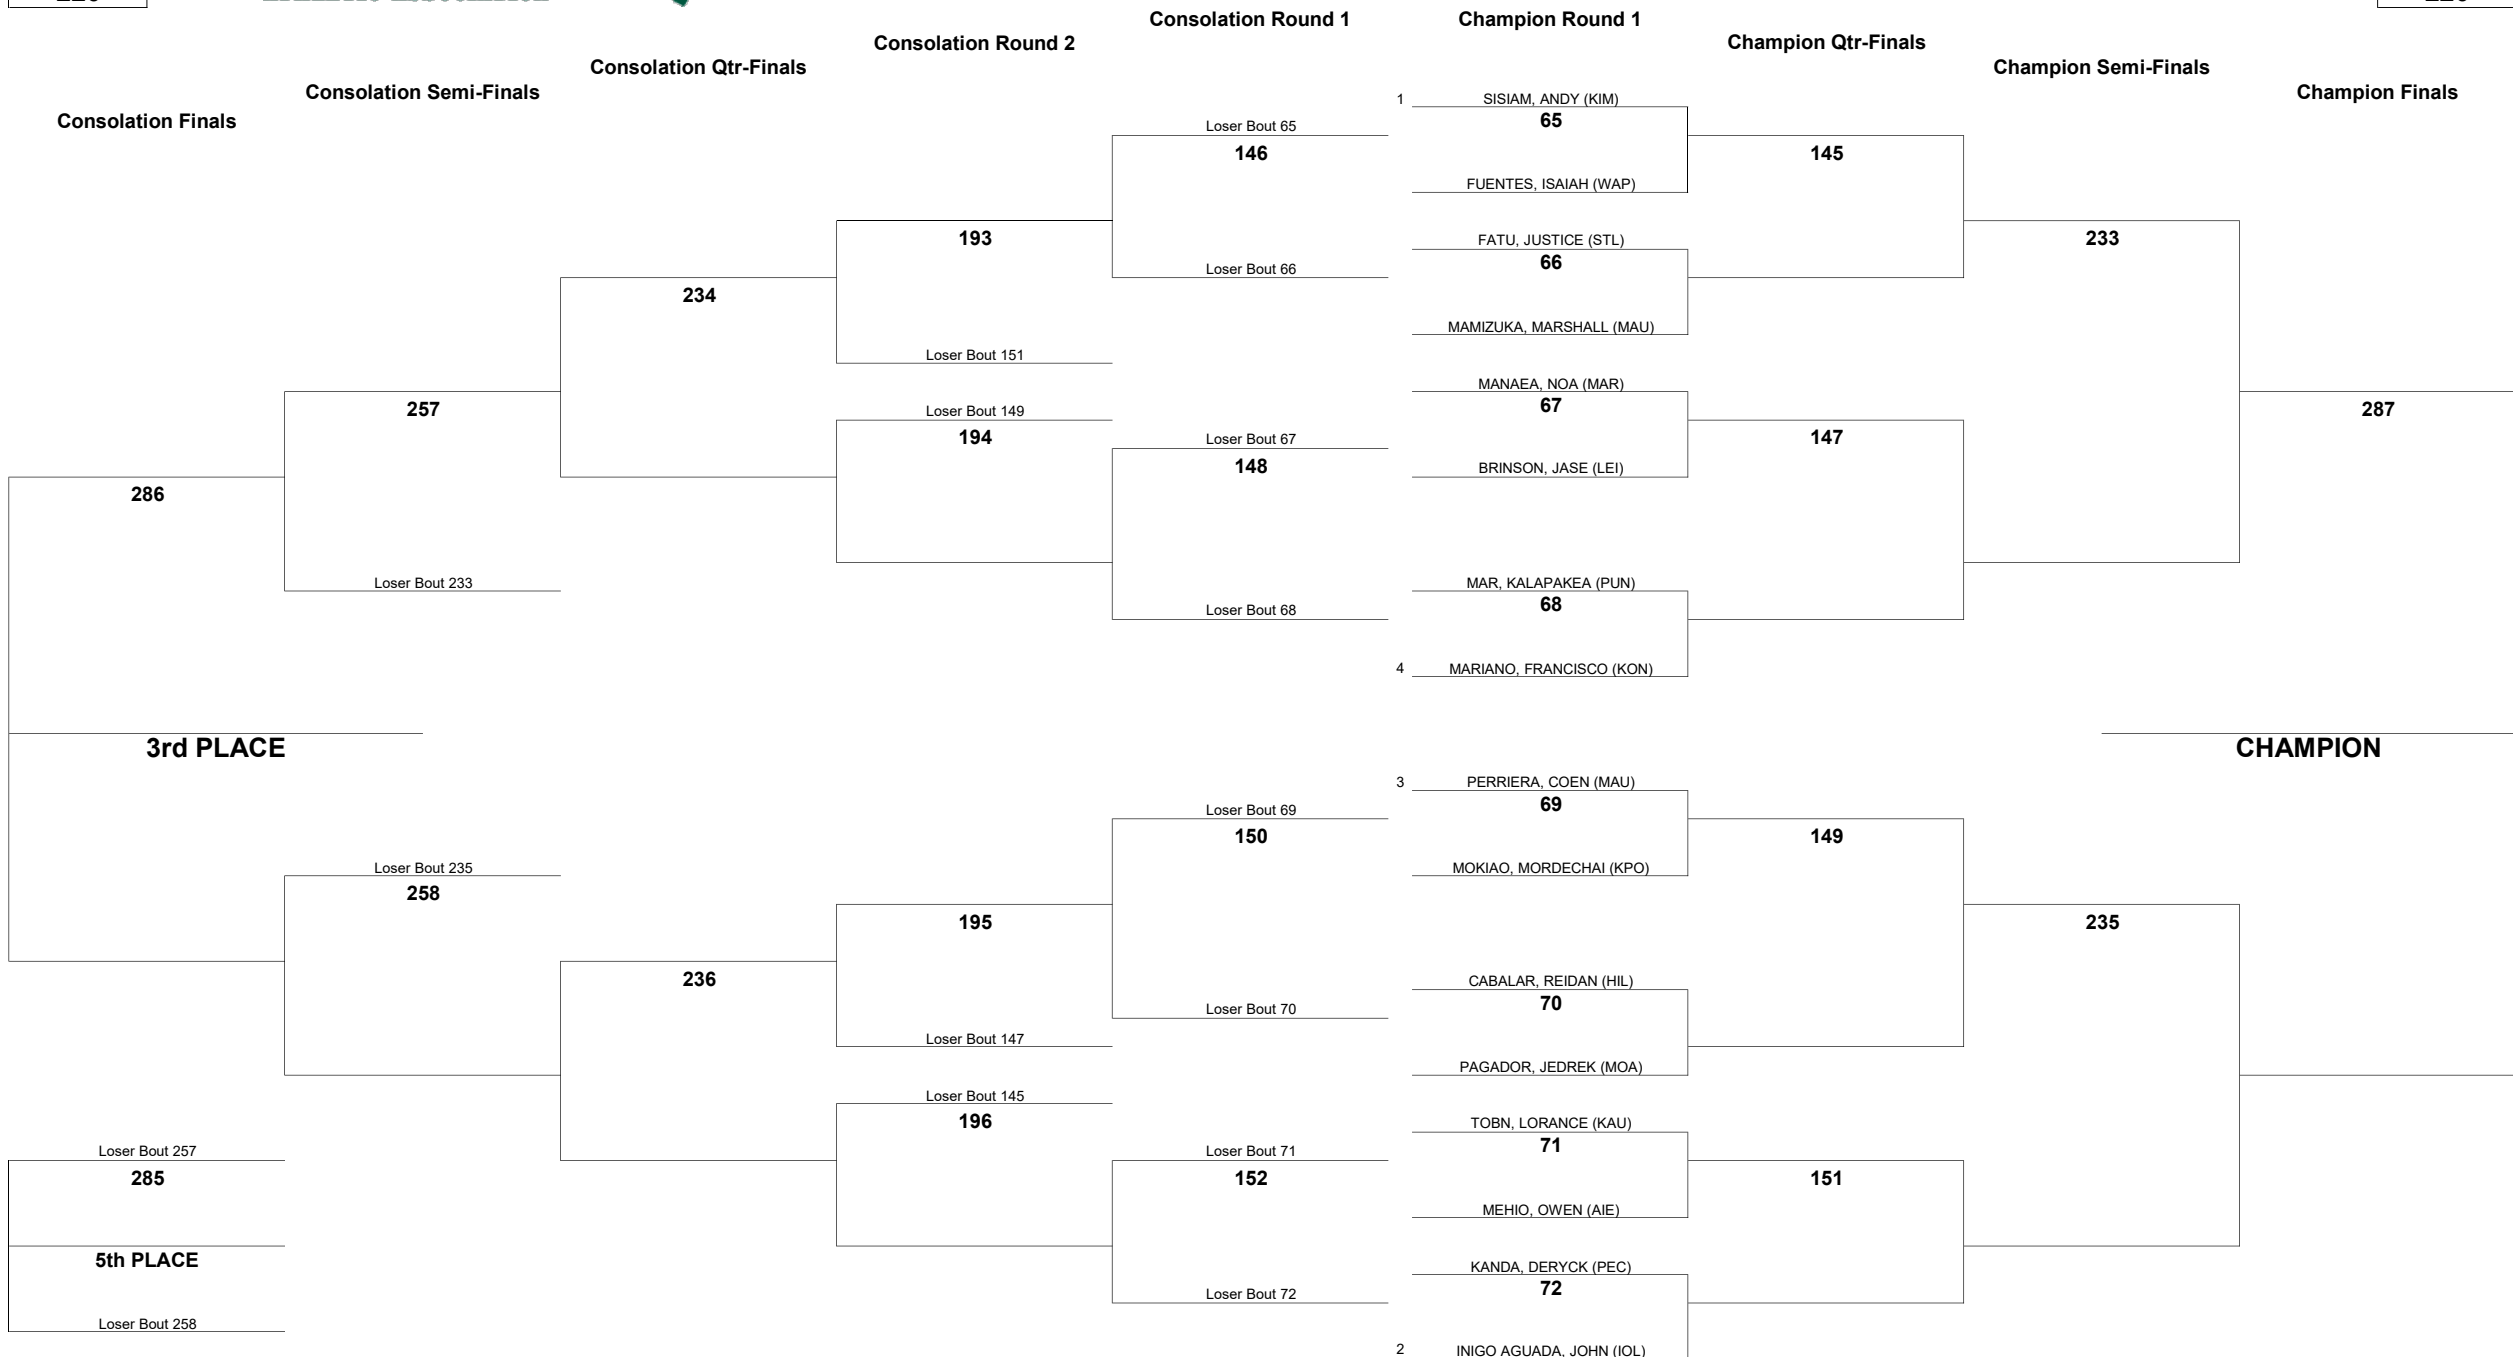

HAWAII HIGH SCHOOL ATHLETIC ASSOCIATION 2026 BOYS JUDO CHAMPIONSHIPS

WEIGHT CLASS

220

WEIGHT CLASS

220