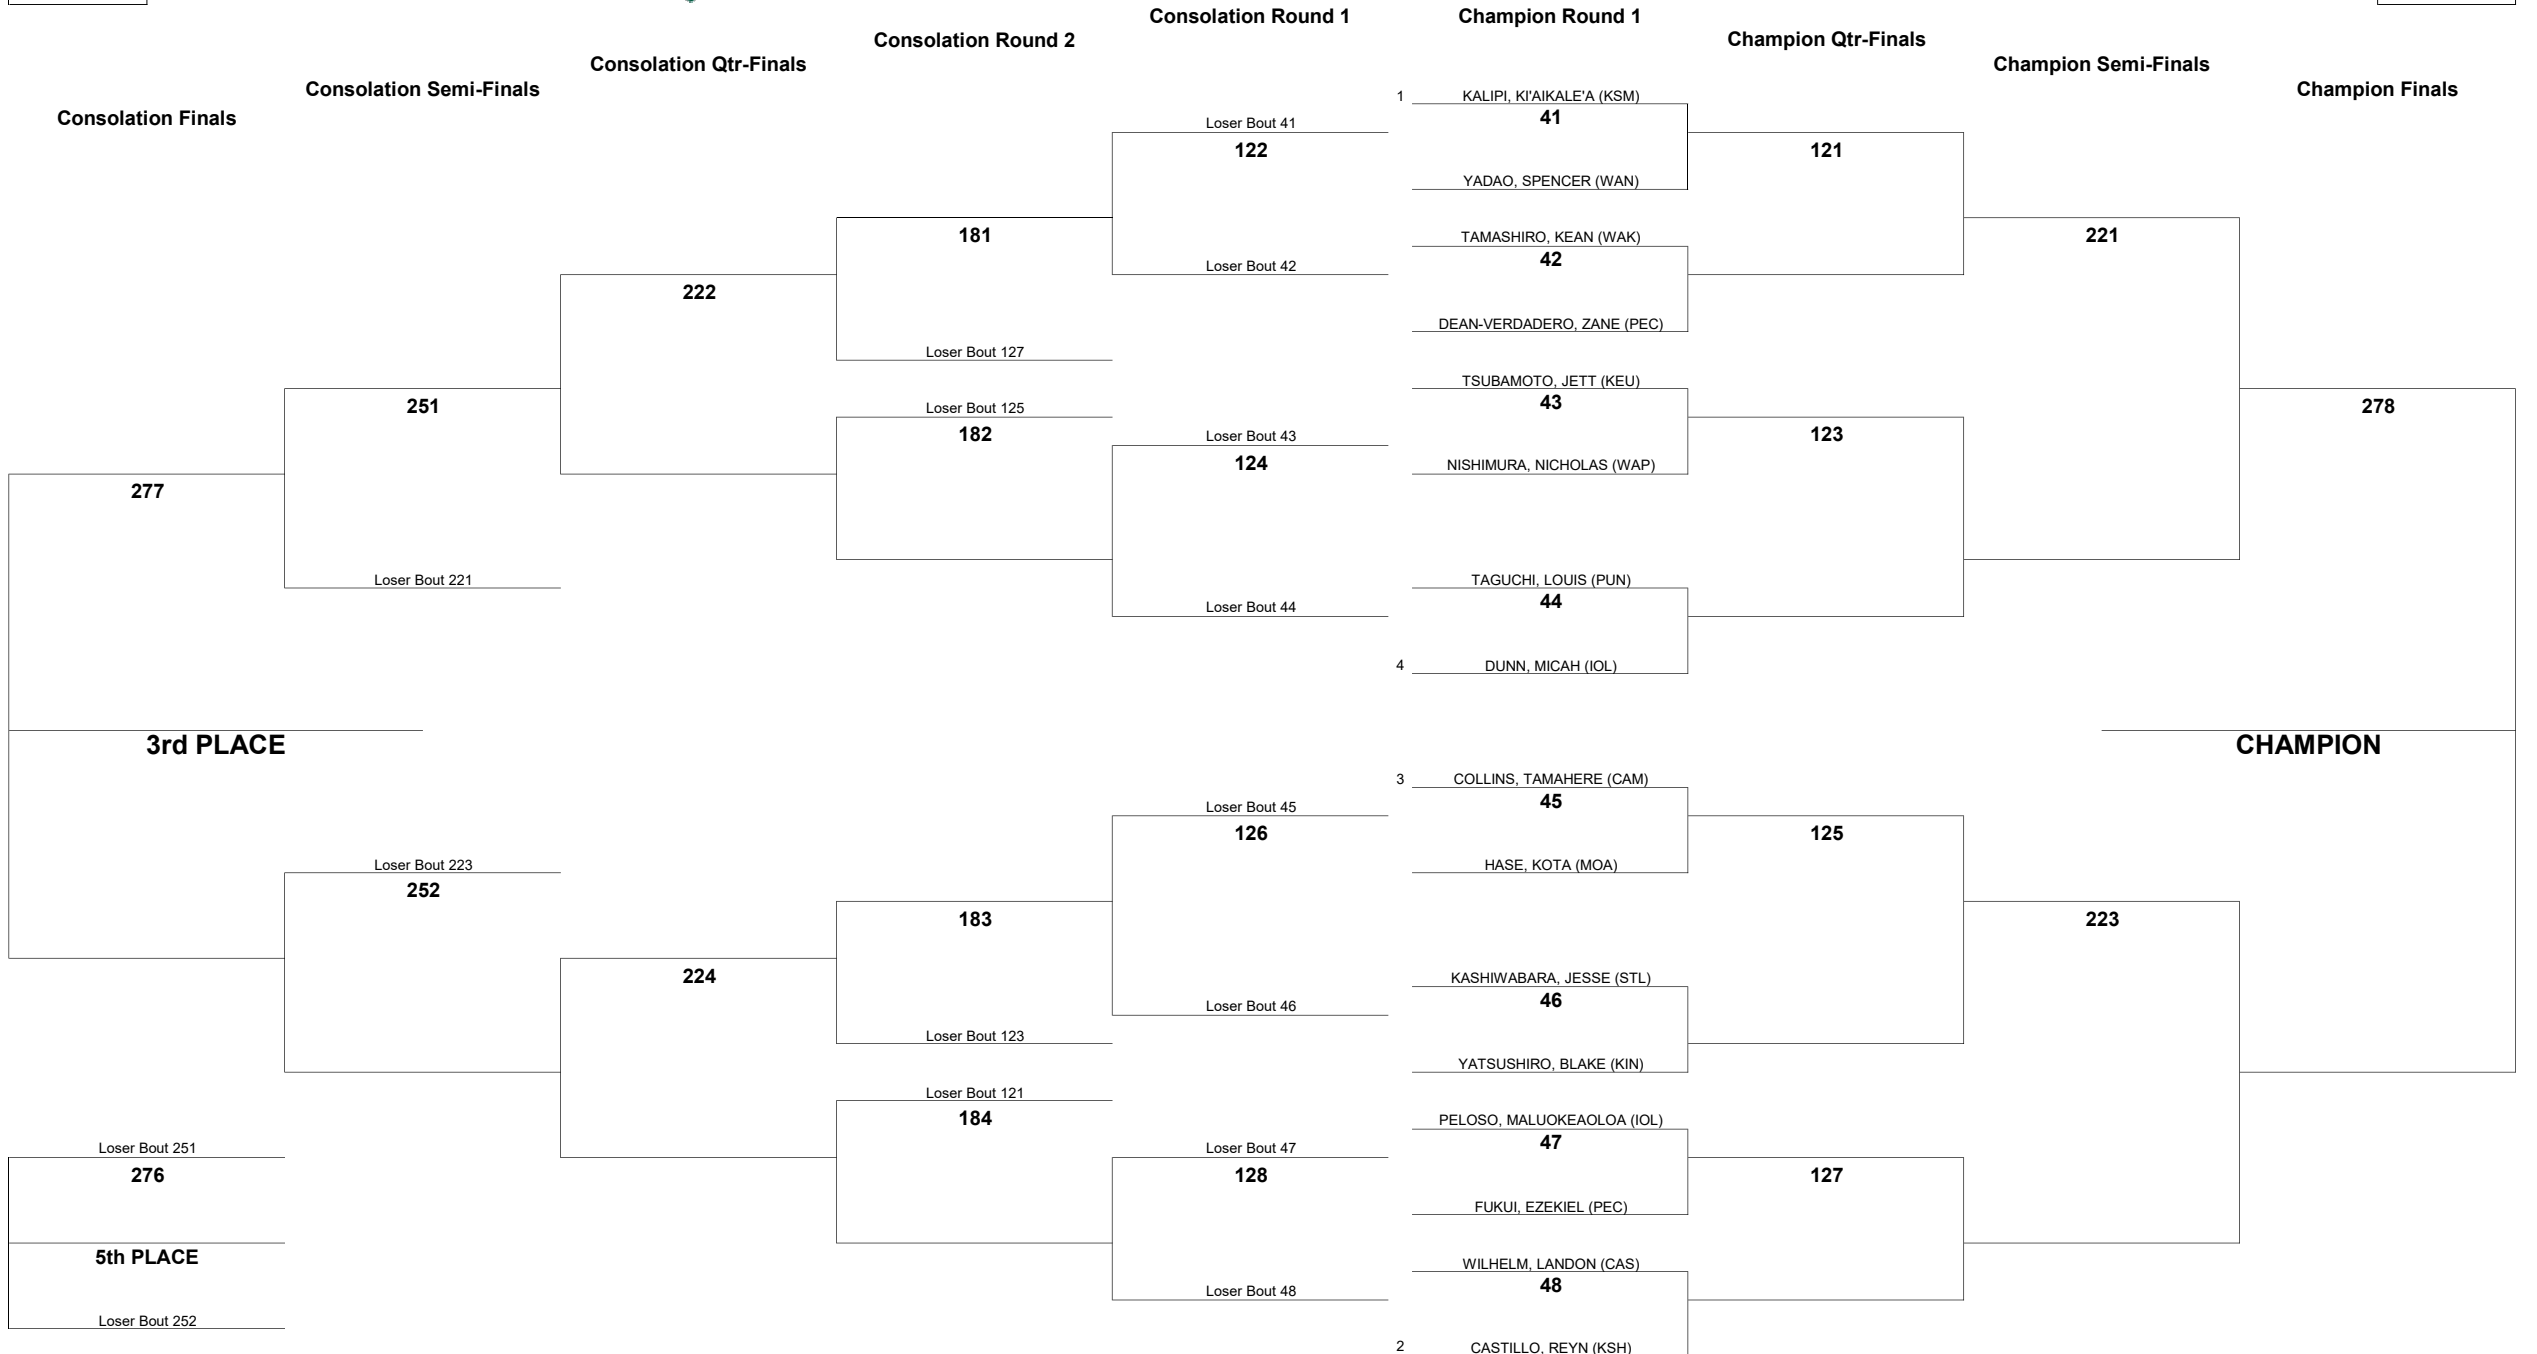

HAWAII HIGH SCHOOL ATHLETIC ASSOCIATION 2026 BOYS JUDO CHAMPIONSHIPS

WEIGHT CLASS

161

WEIGHT CLASS

161