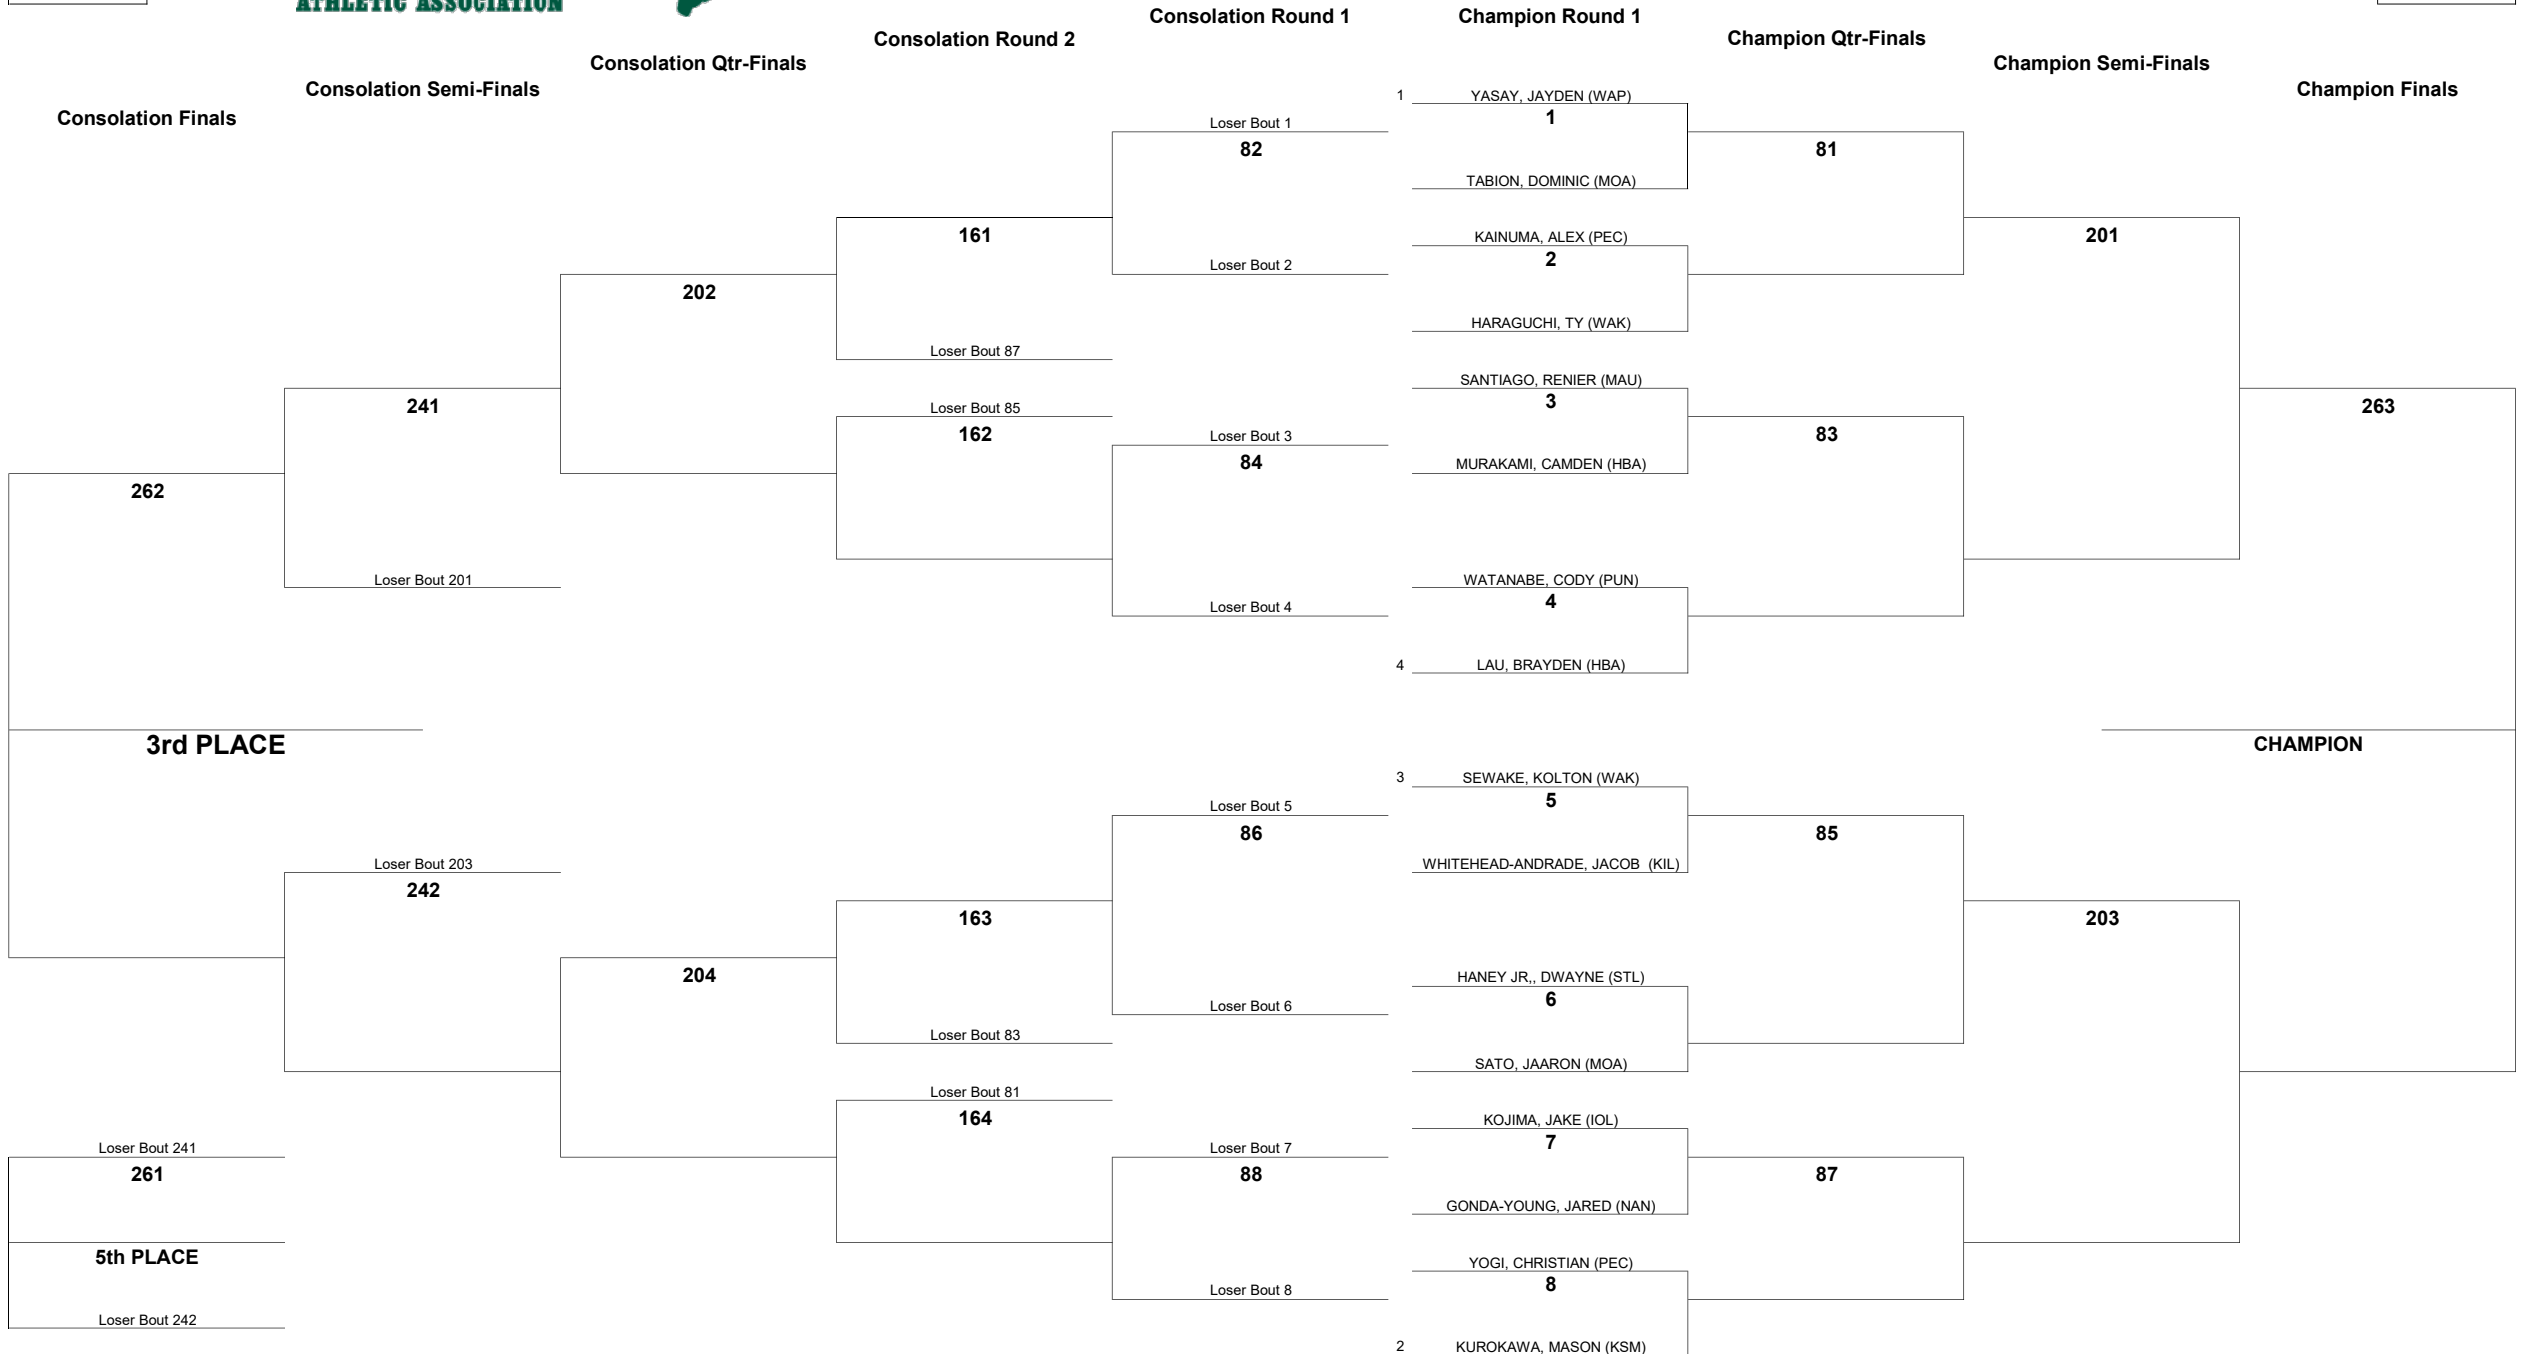

WEIGHT CLASS

108

HAWAII HIGH SCHOOL ATHLETIC ASSOCIATION 2026 BOYS JUDO CHAMPIONSHIPS

WEIGHT CLASS

108