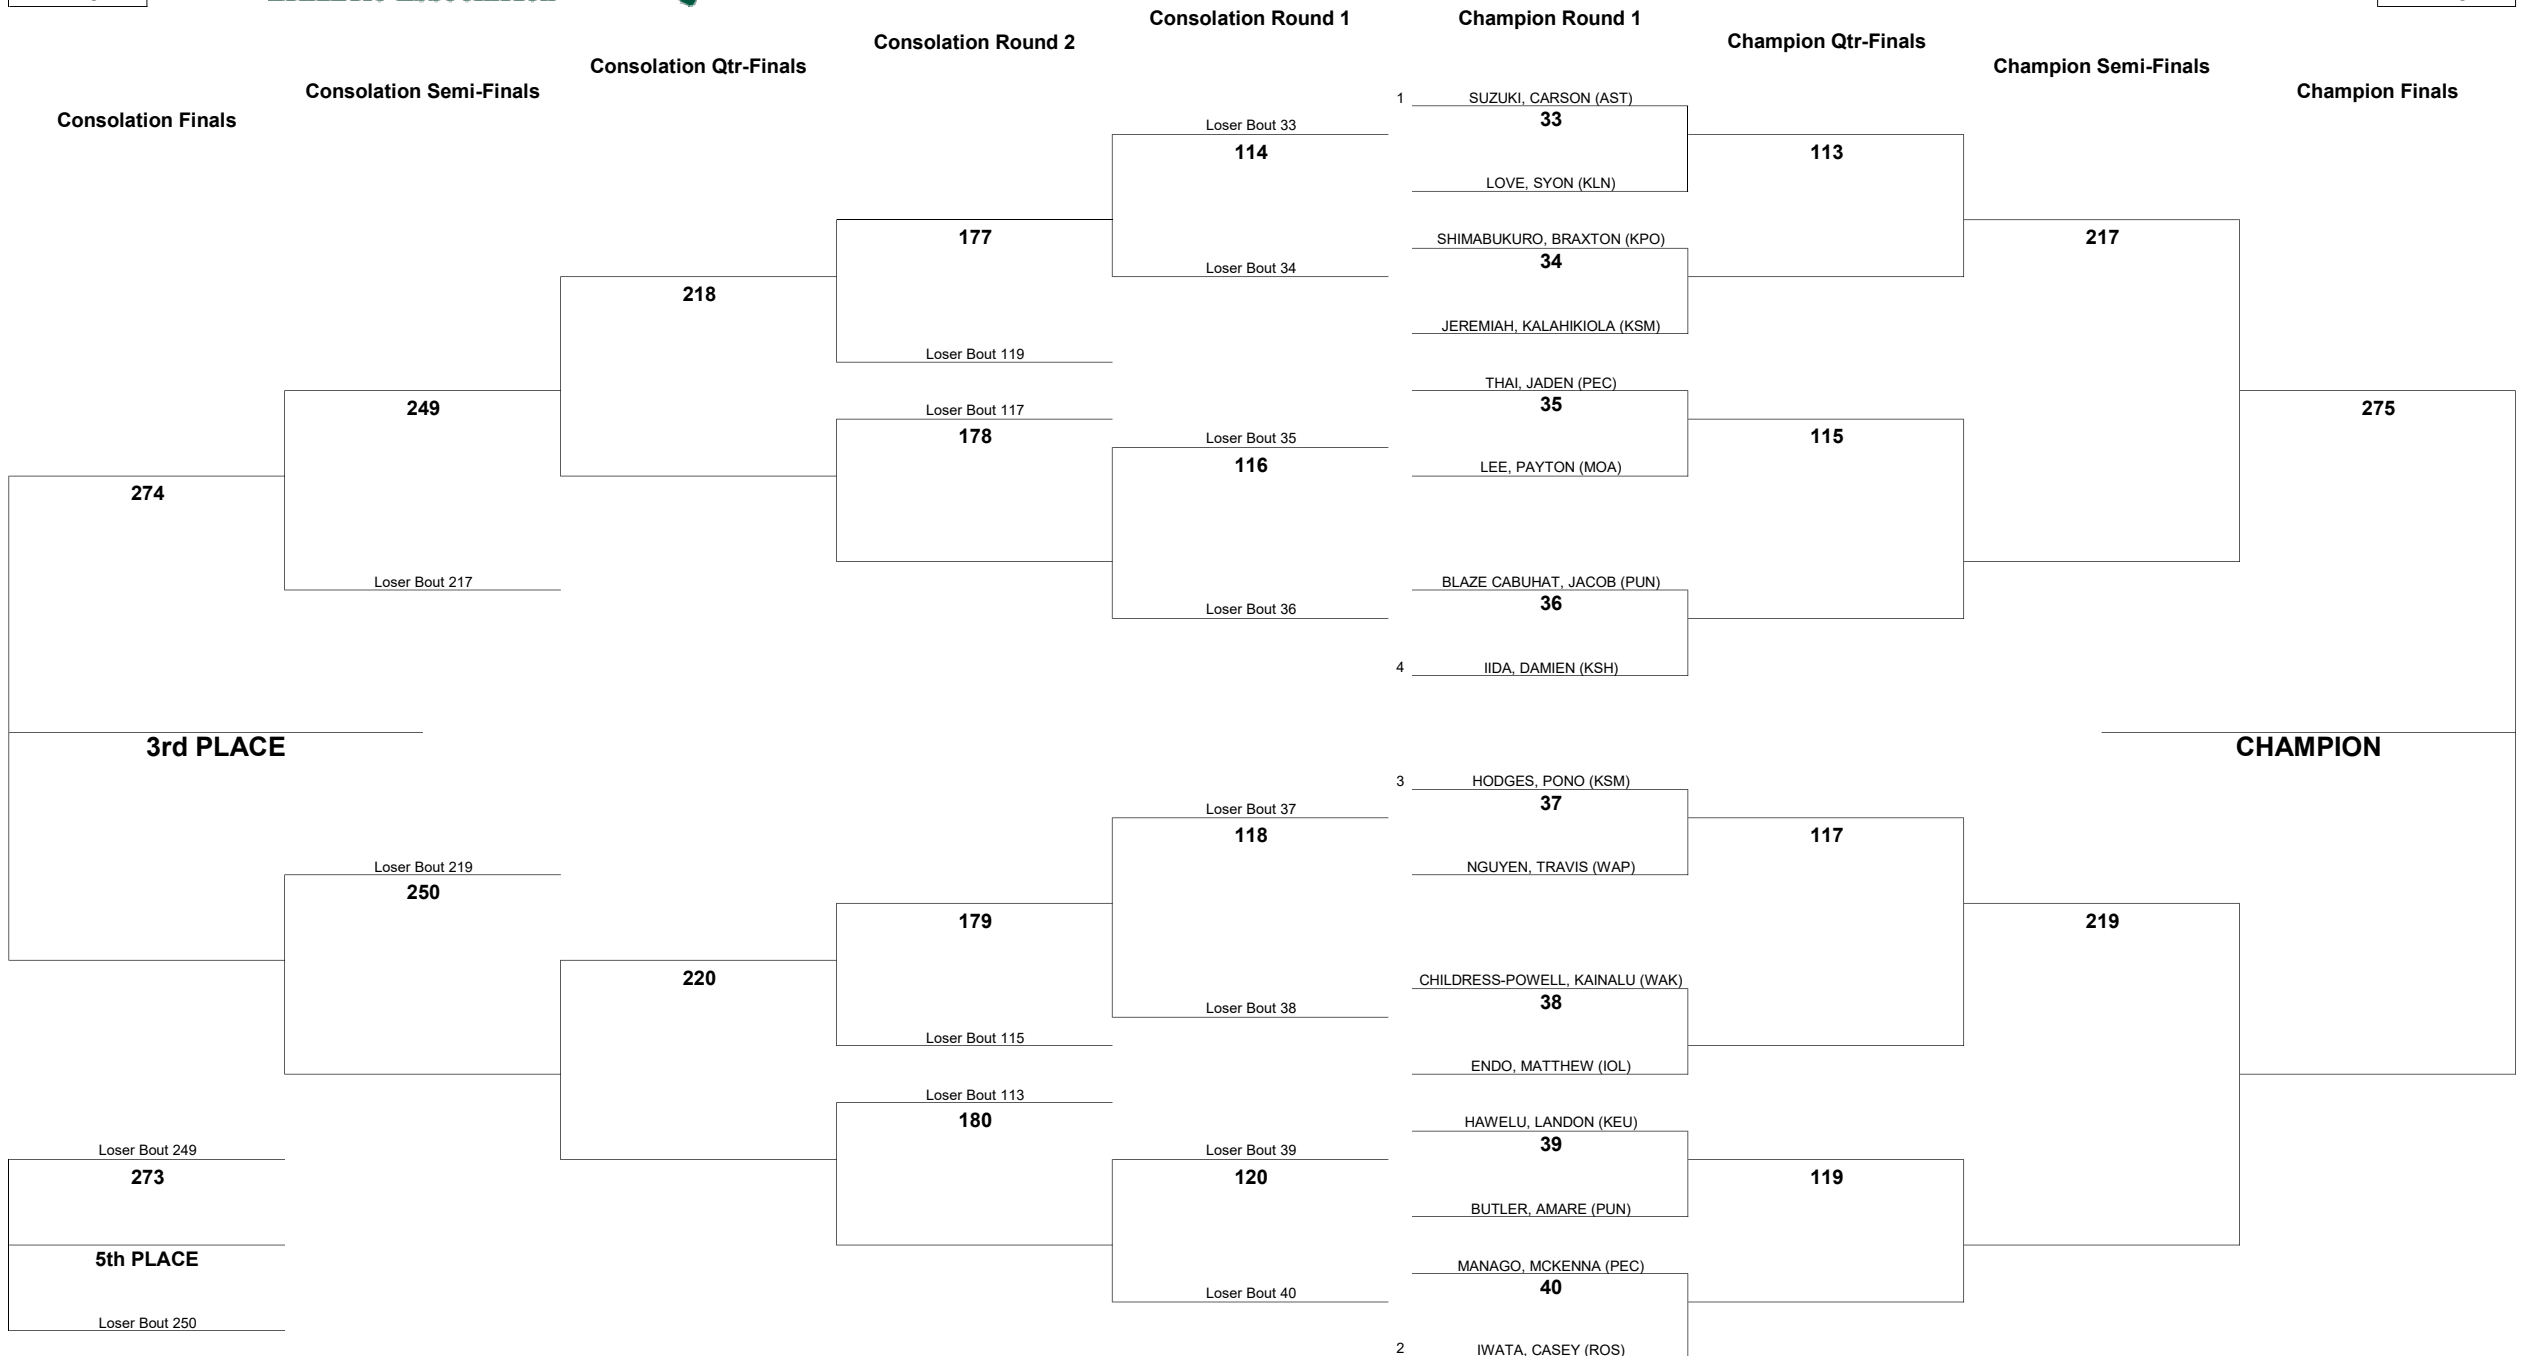

HAWAII HIGH SCHOOL ATHLETIC ASSOCIATION 2026 BOYS JUDO CHAMPIONSHIPS

WEIGHT CLASS

145

WEIGHT CLASS

145