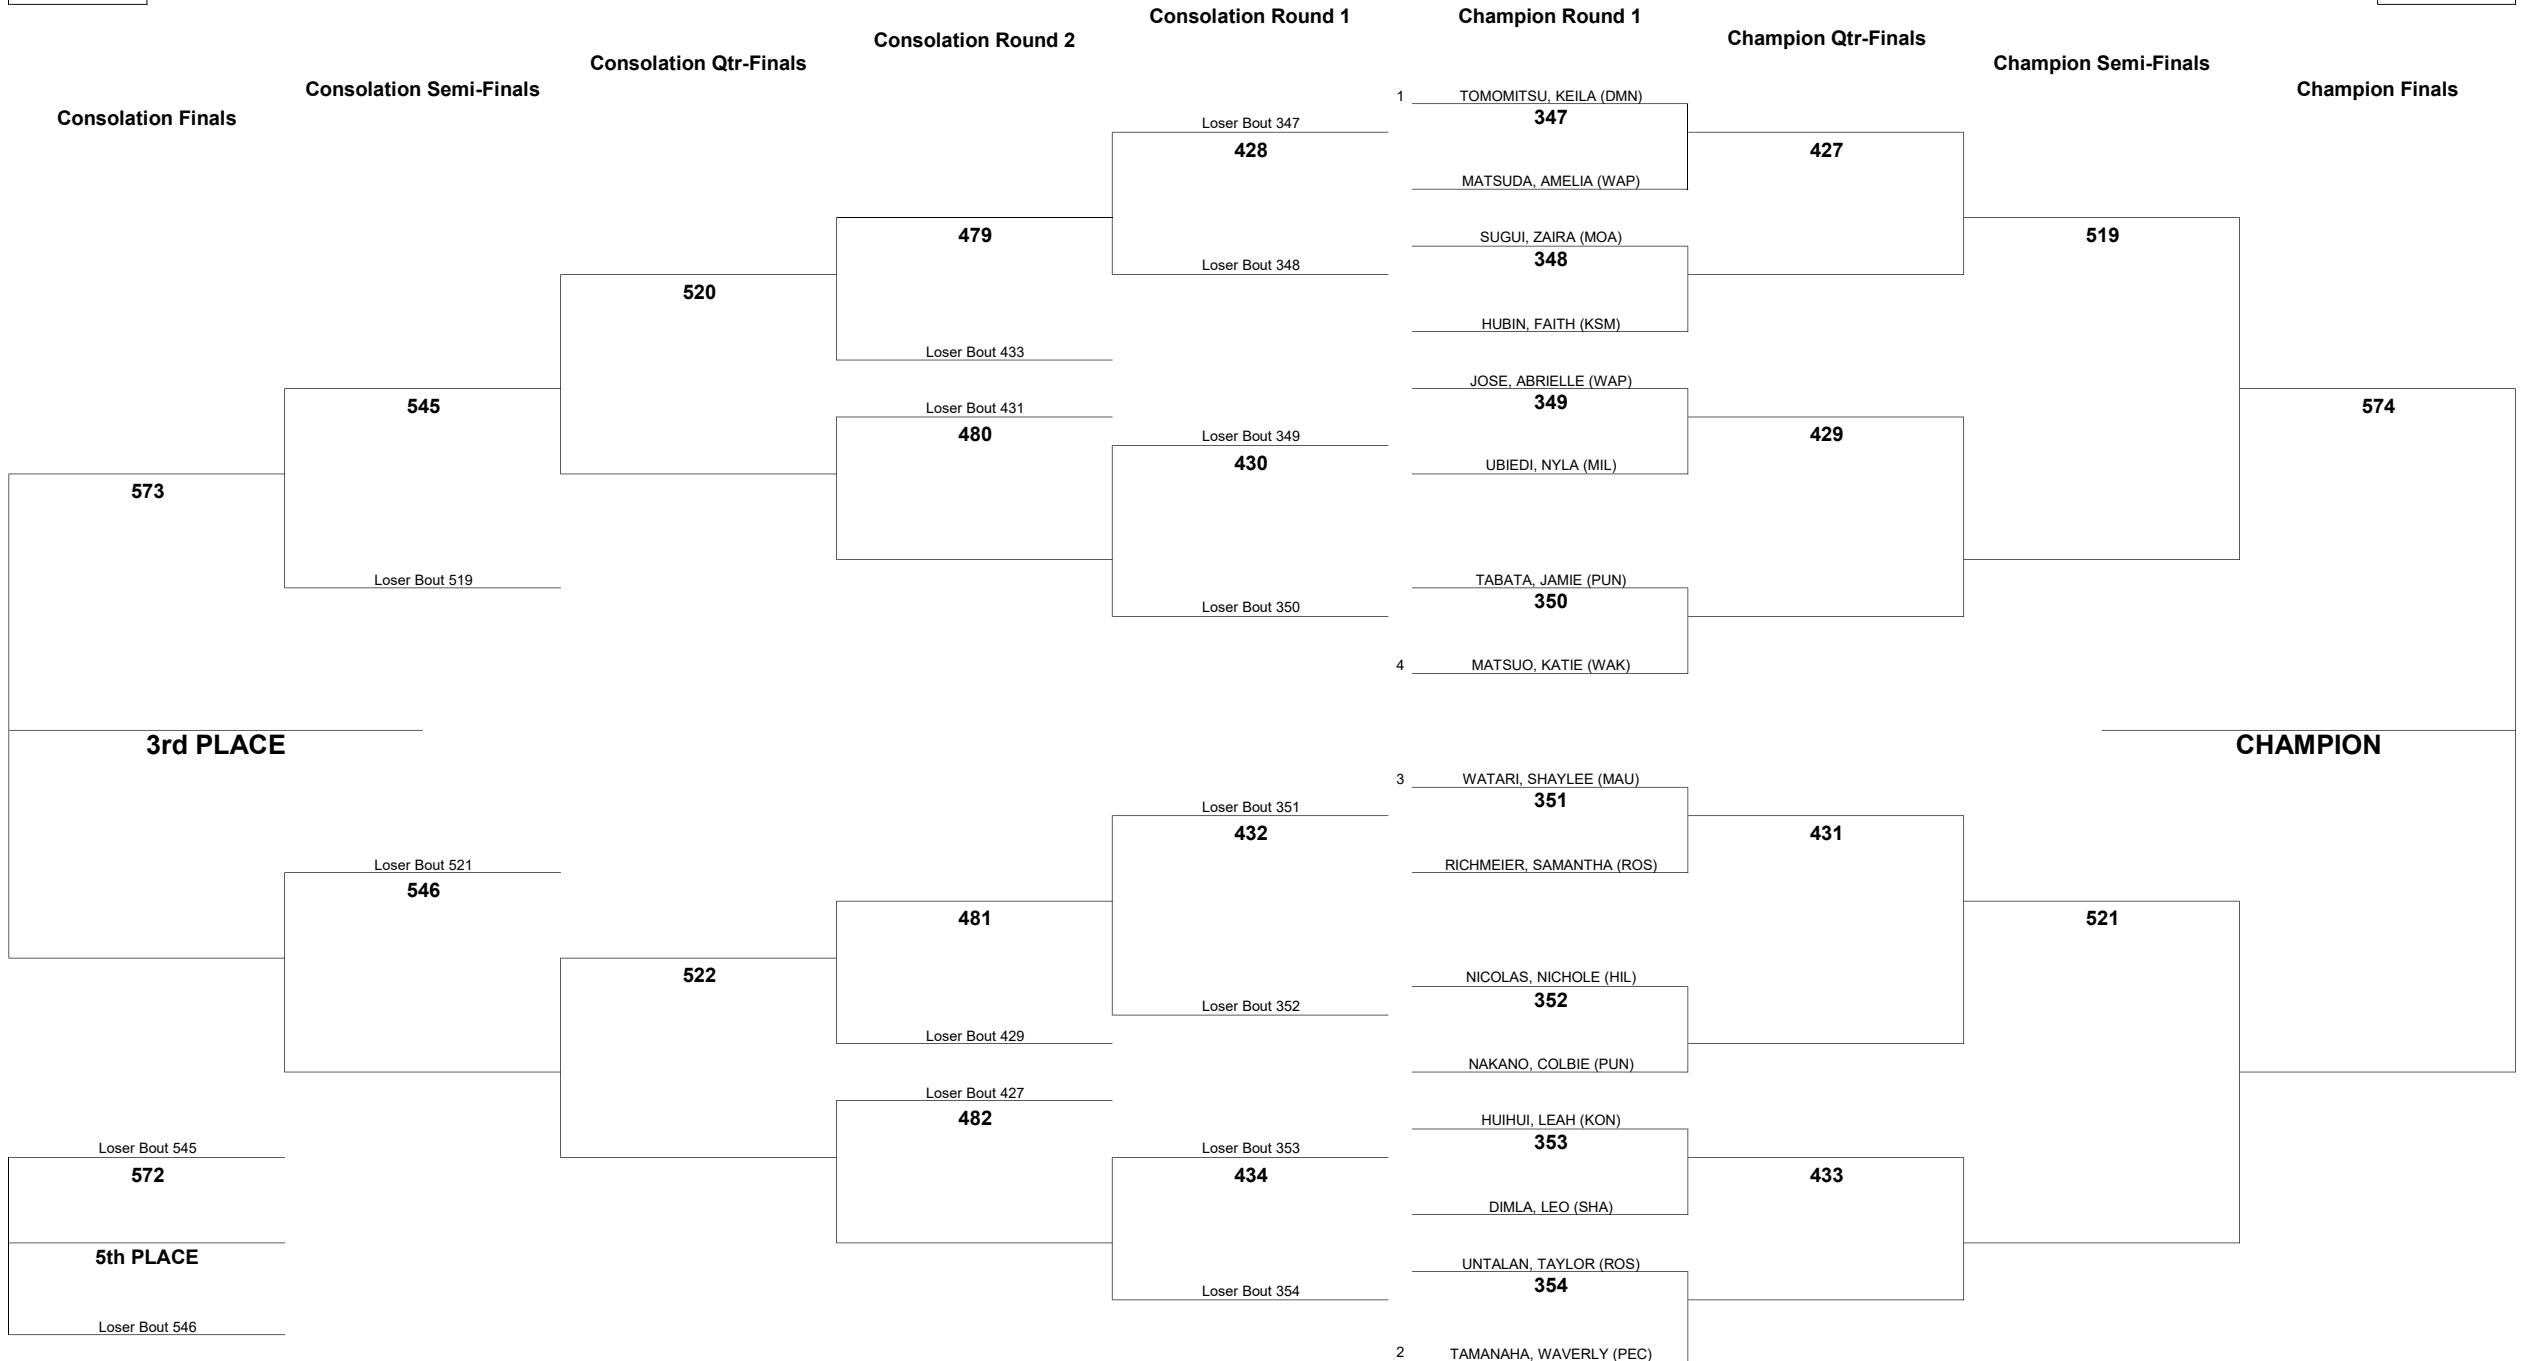

139

HAWAII HIGH SCHOOL ATHLETIC ASSOCIATION 2026 GIRLS JUDO CHAMPIONSHIPS

WEIGHT CLASS

154

WEIGHT CLASS

154

HAWAII HIGH SCHOOL ATHLETIC ASSOCIATION 2026 GIRLS JUDO CHAMPIONSHIPS

WEIGHT CLASS