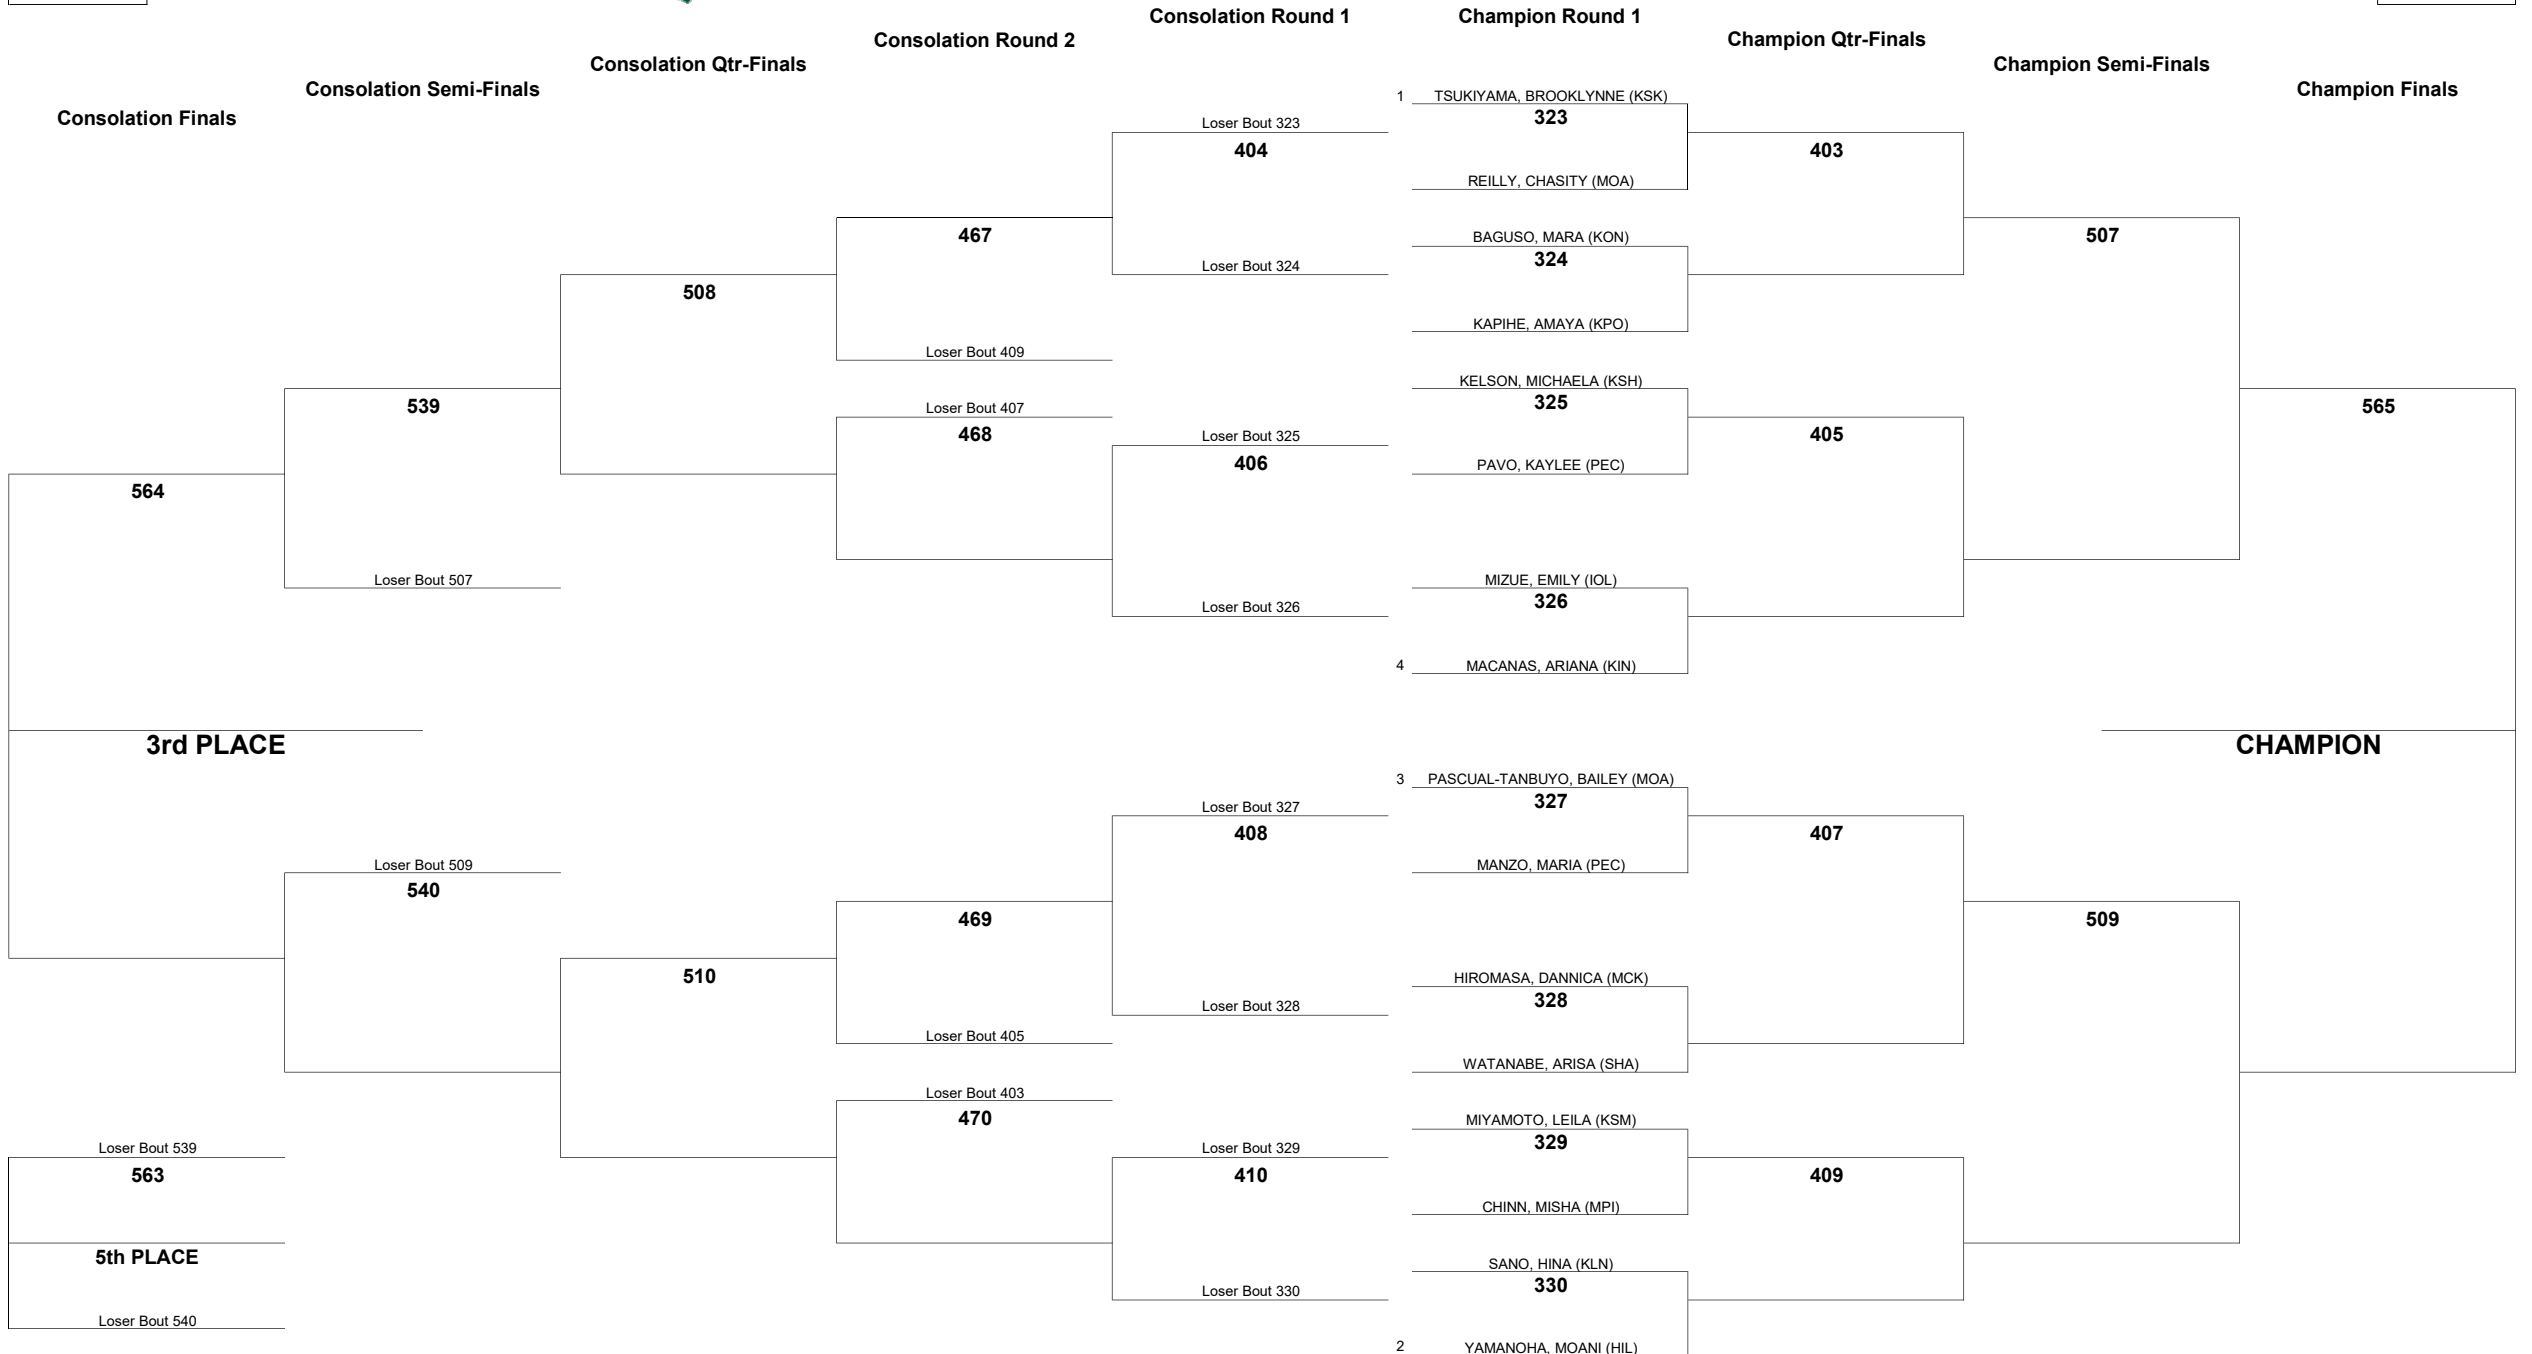

WEIGHT CLASS

115

HAWAII HIGH SCHOOL ATHLETIC ASSOCIATION 2026 GIRLS JUDO CHAMPIONSHIPS

WEIGHT CLASS

122

WEIGHT CLASS

122

HAWAII HIGH SCHOOL ATHLETIC ASSOCIATION 2026 GIRLS JUDO CHAMPIONSHIPS