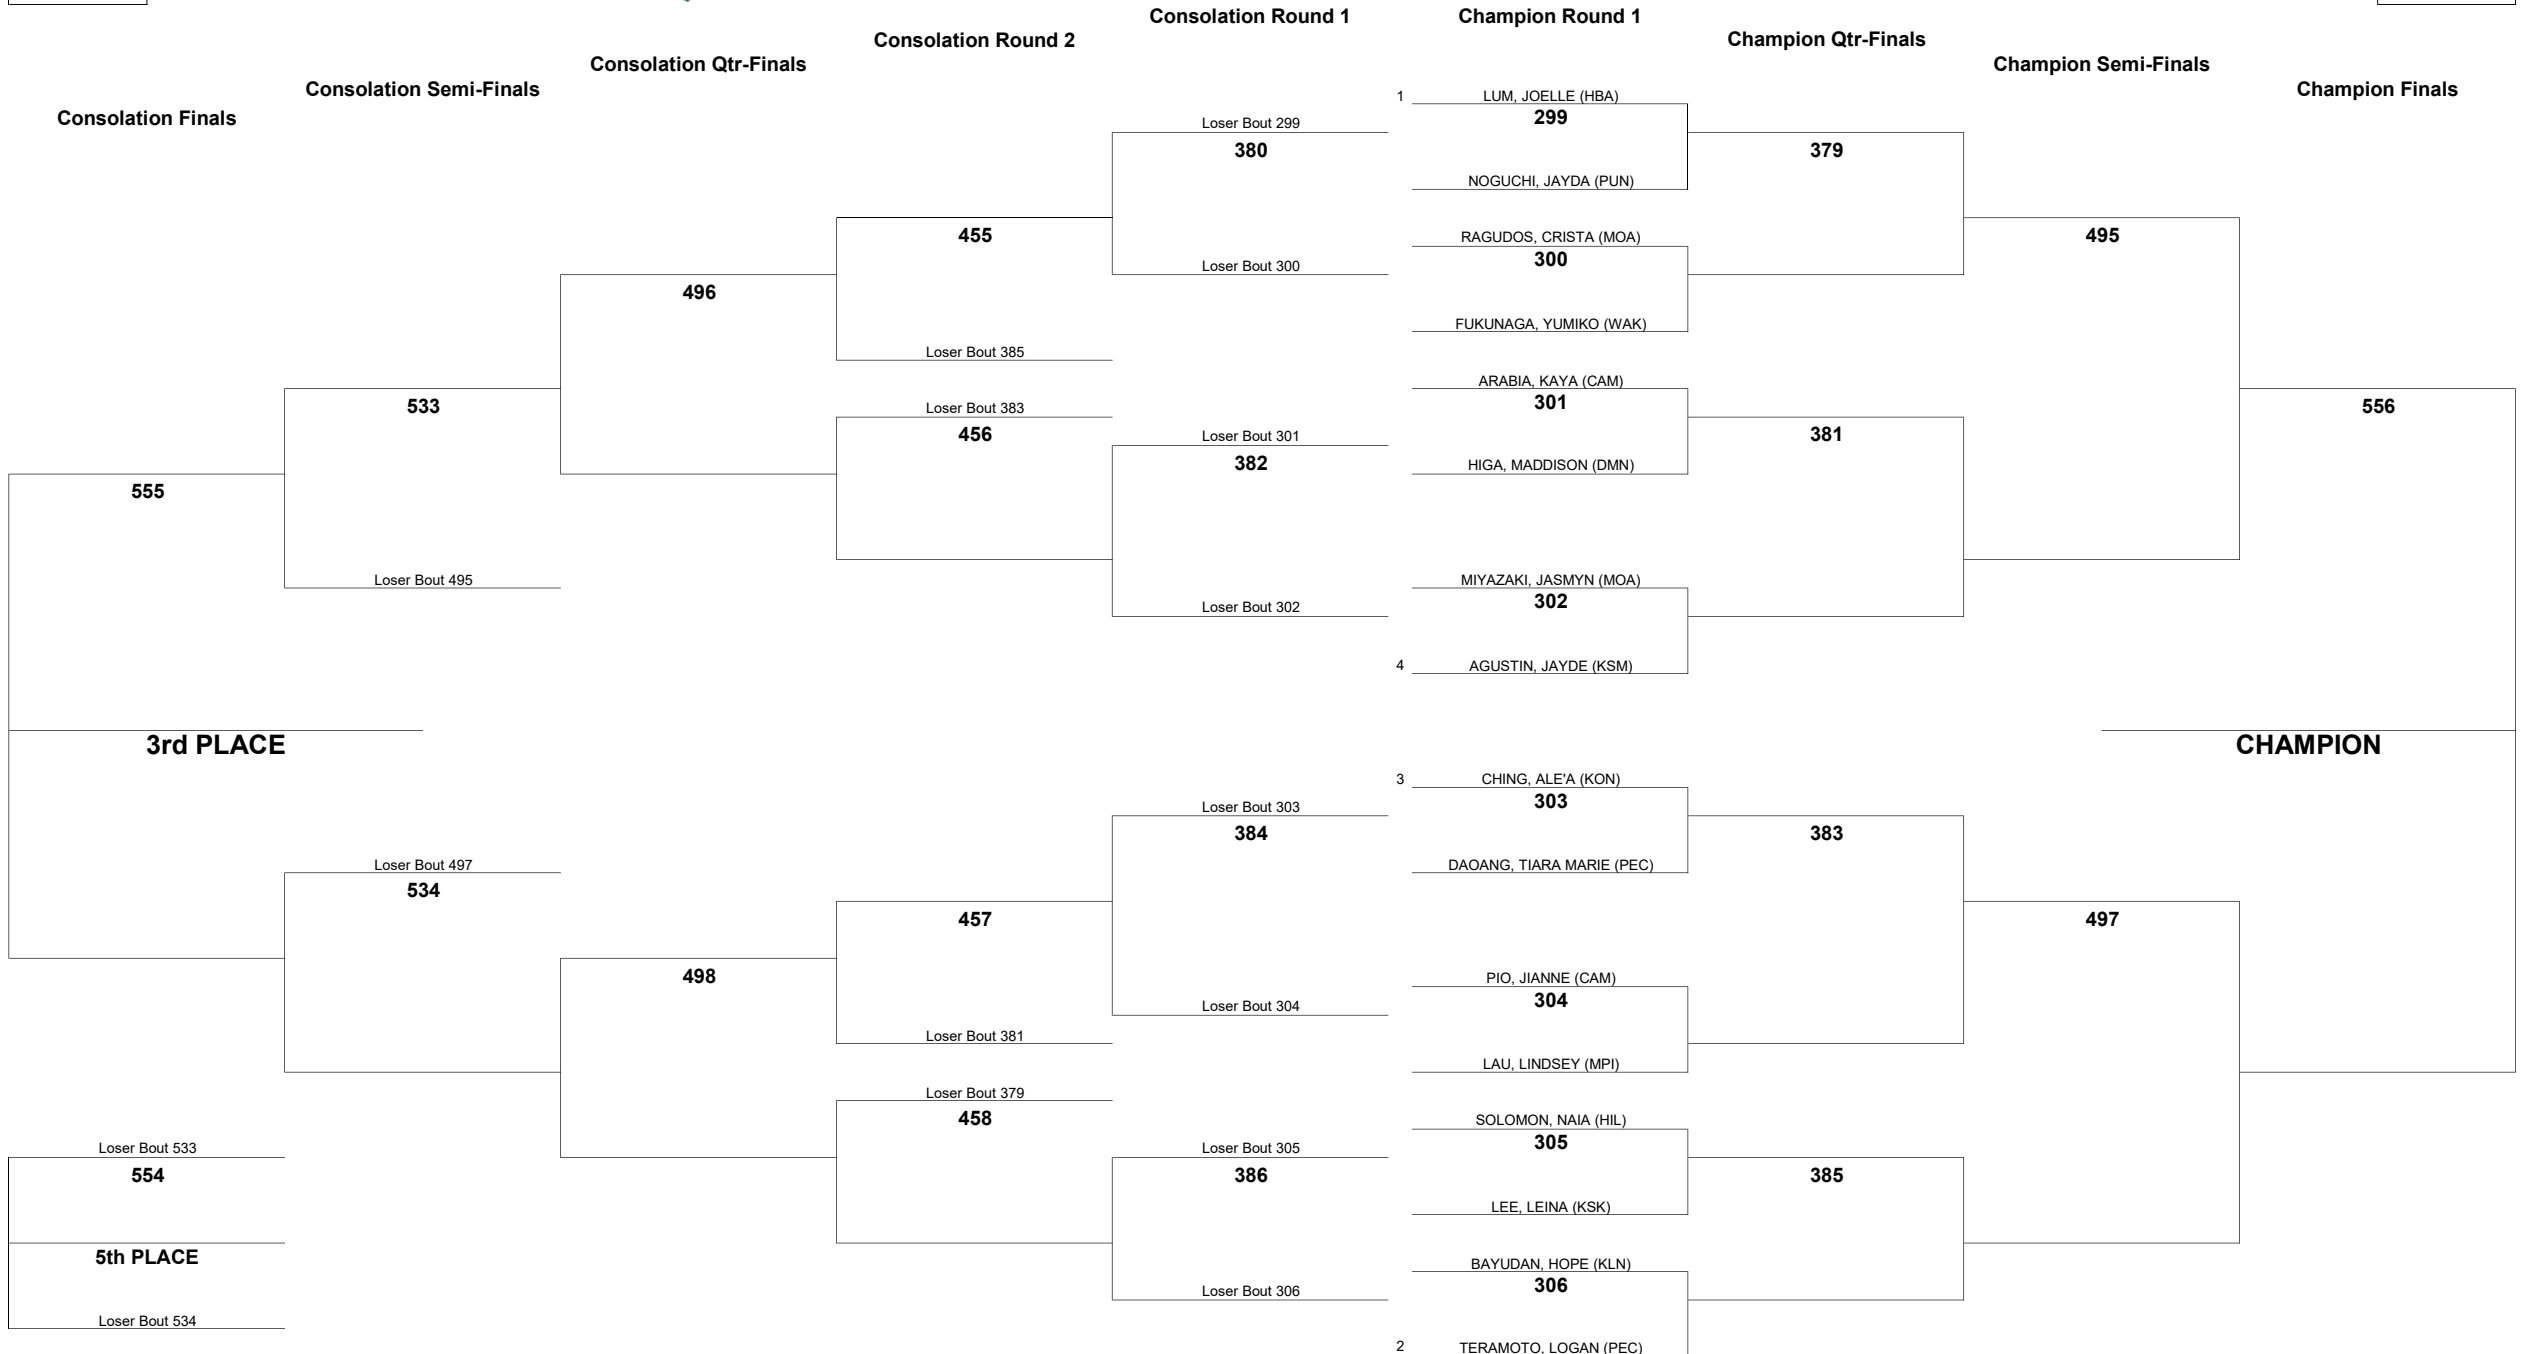

HAWAII HIGH SCHOOL ATHLETIC ASSOCIATION 2026 GIRLS JUDO CHAMPIONSHIPS

WEIGHT CLASS
98

WEIGHT CLASS
98

HAWAII HIGH SCHOOL ATHLETIC ASSOCIATION 2026 GIRLS JUDO CHAMPIONSHIPS

WEIGHT CLASS

103

WEIGHT CLASS

103