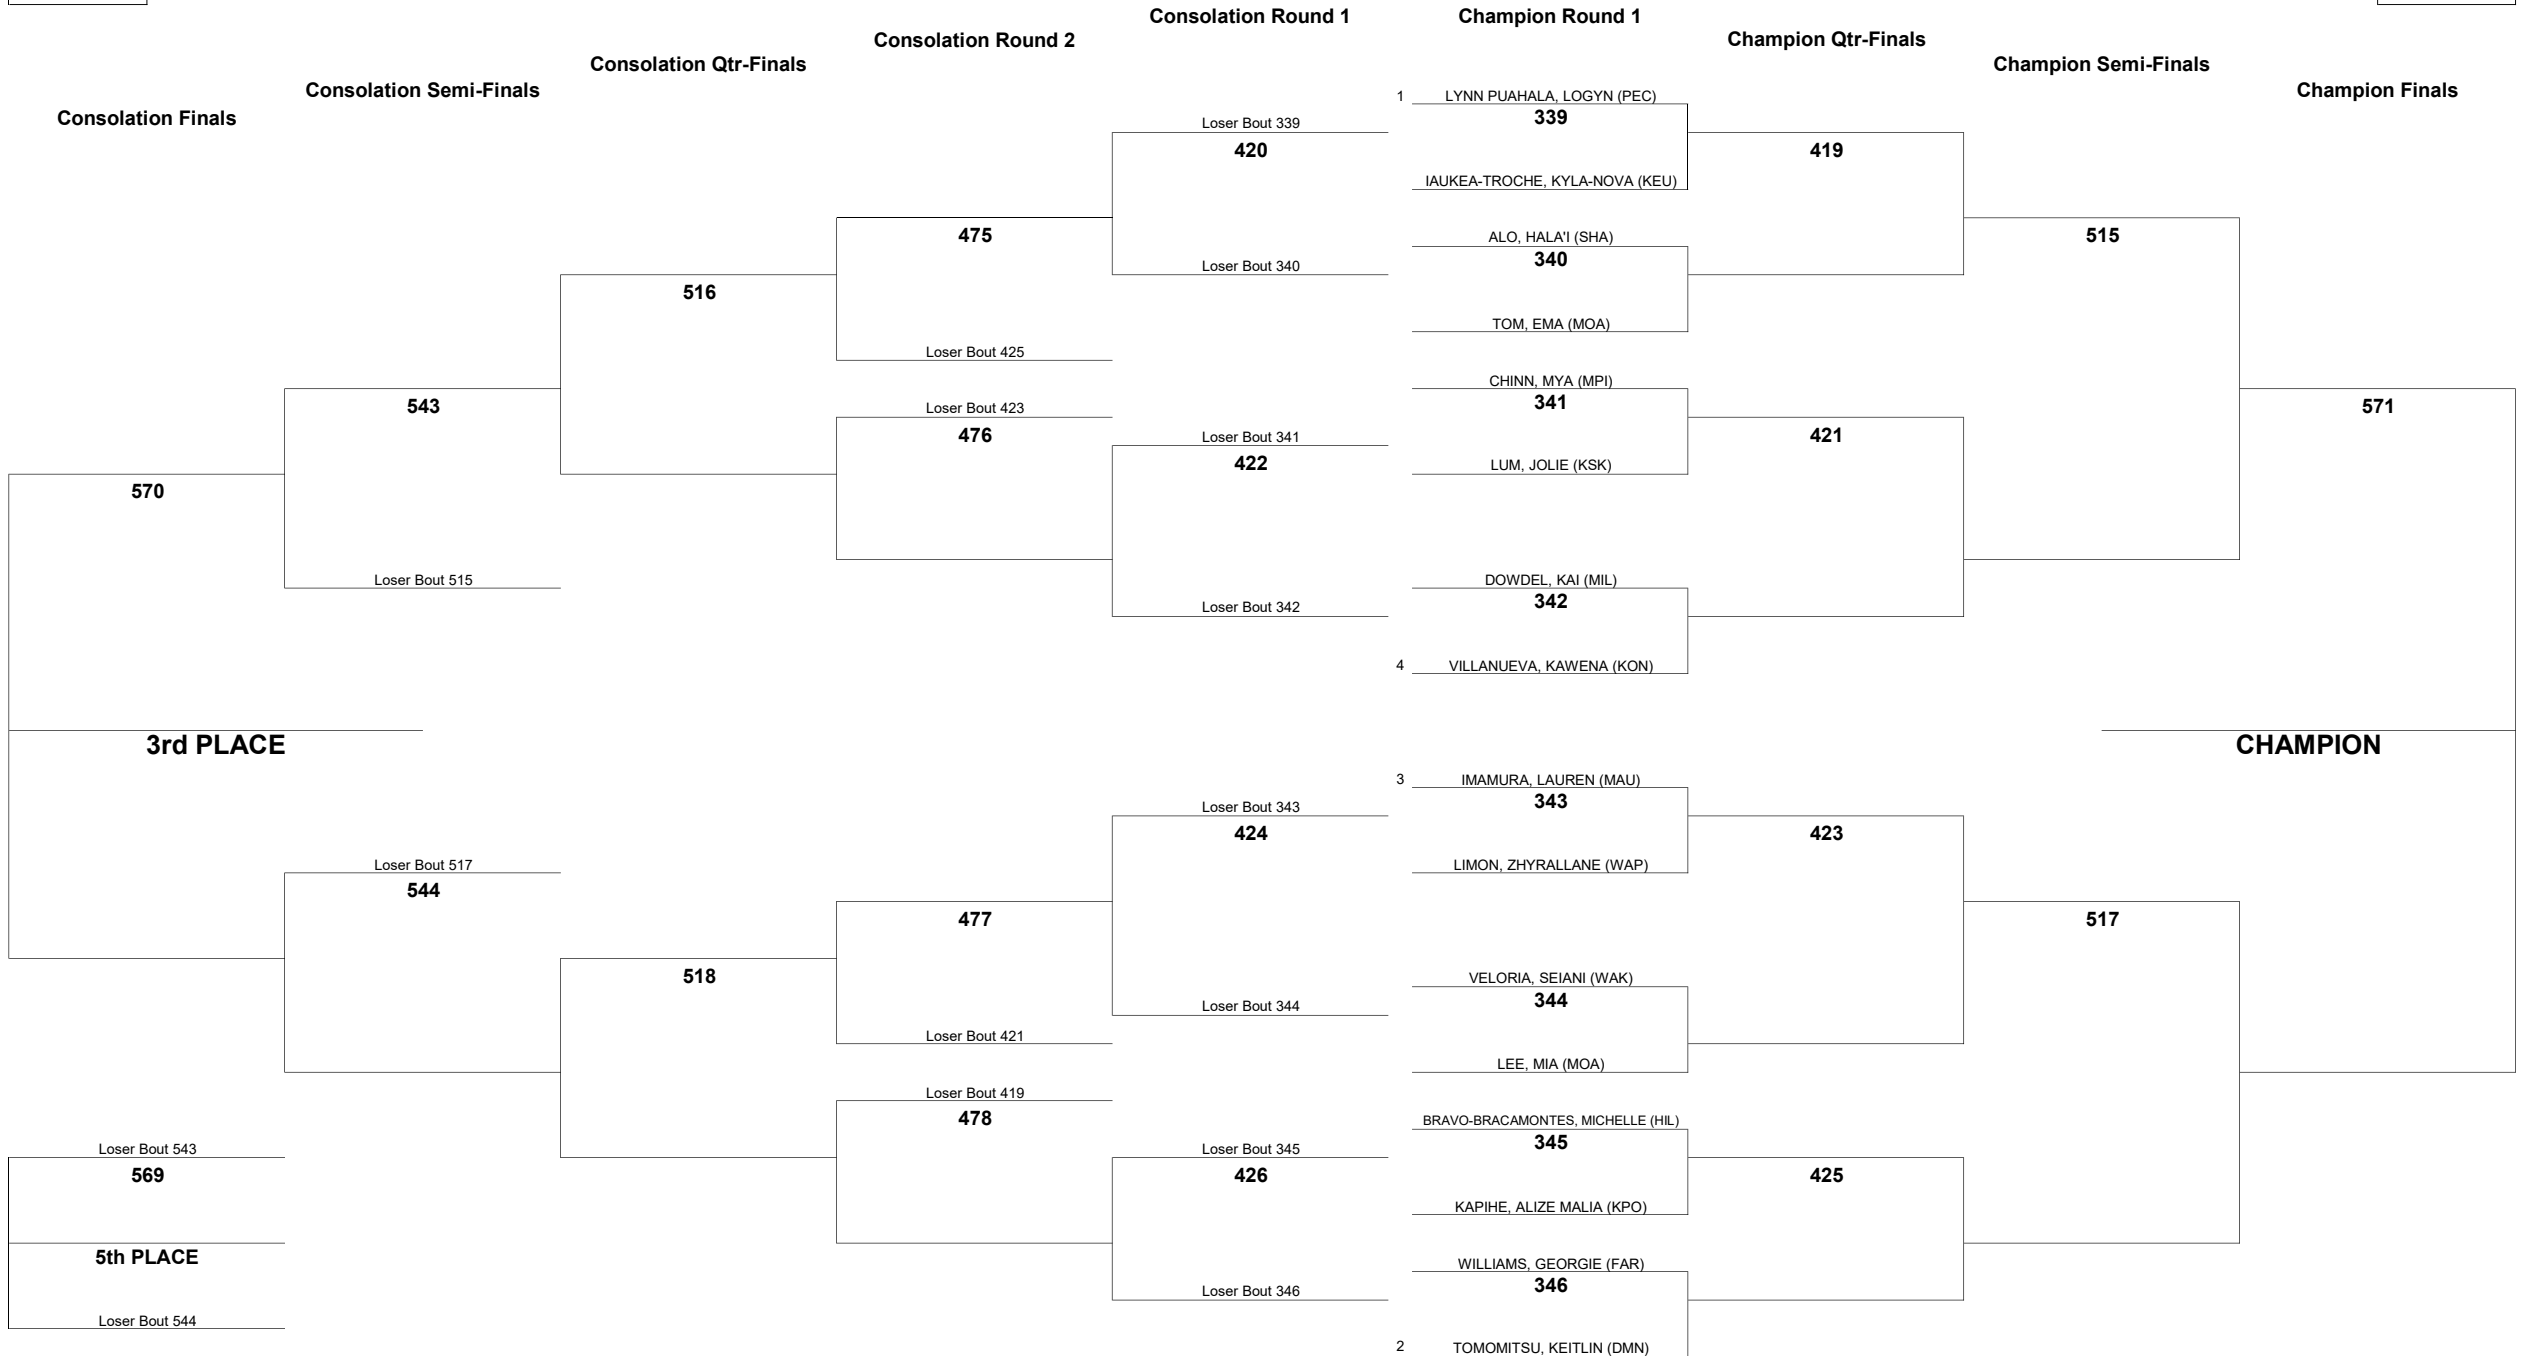

HAWAII HIGH SCHOOL ATHLETIC ASSOCIATION 2026 GIRLS JUDO CHAMPIONSHIPS

WEIGHT CLASS

139

WEIGHT CLASS

139