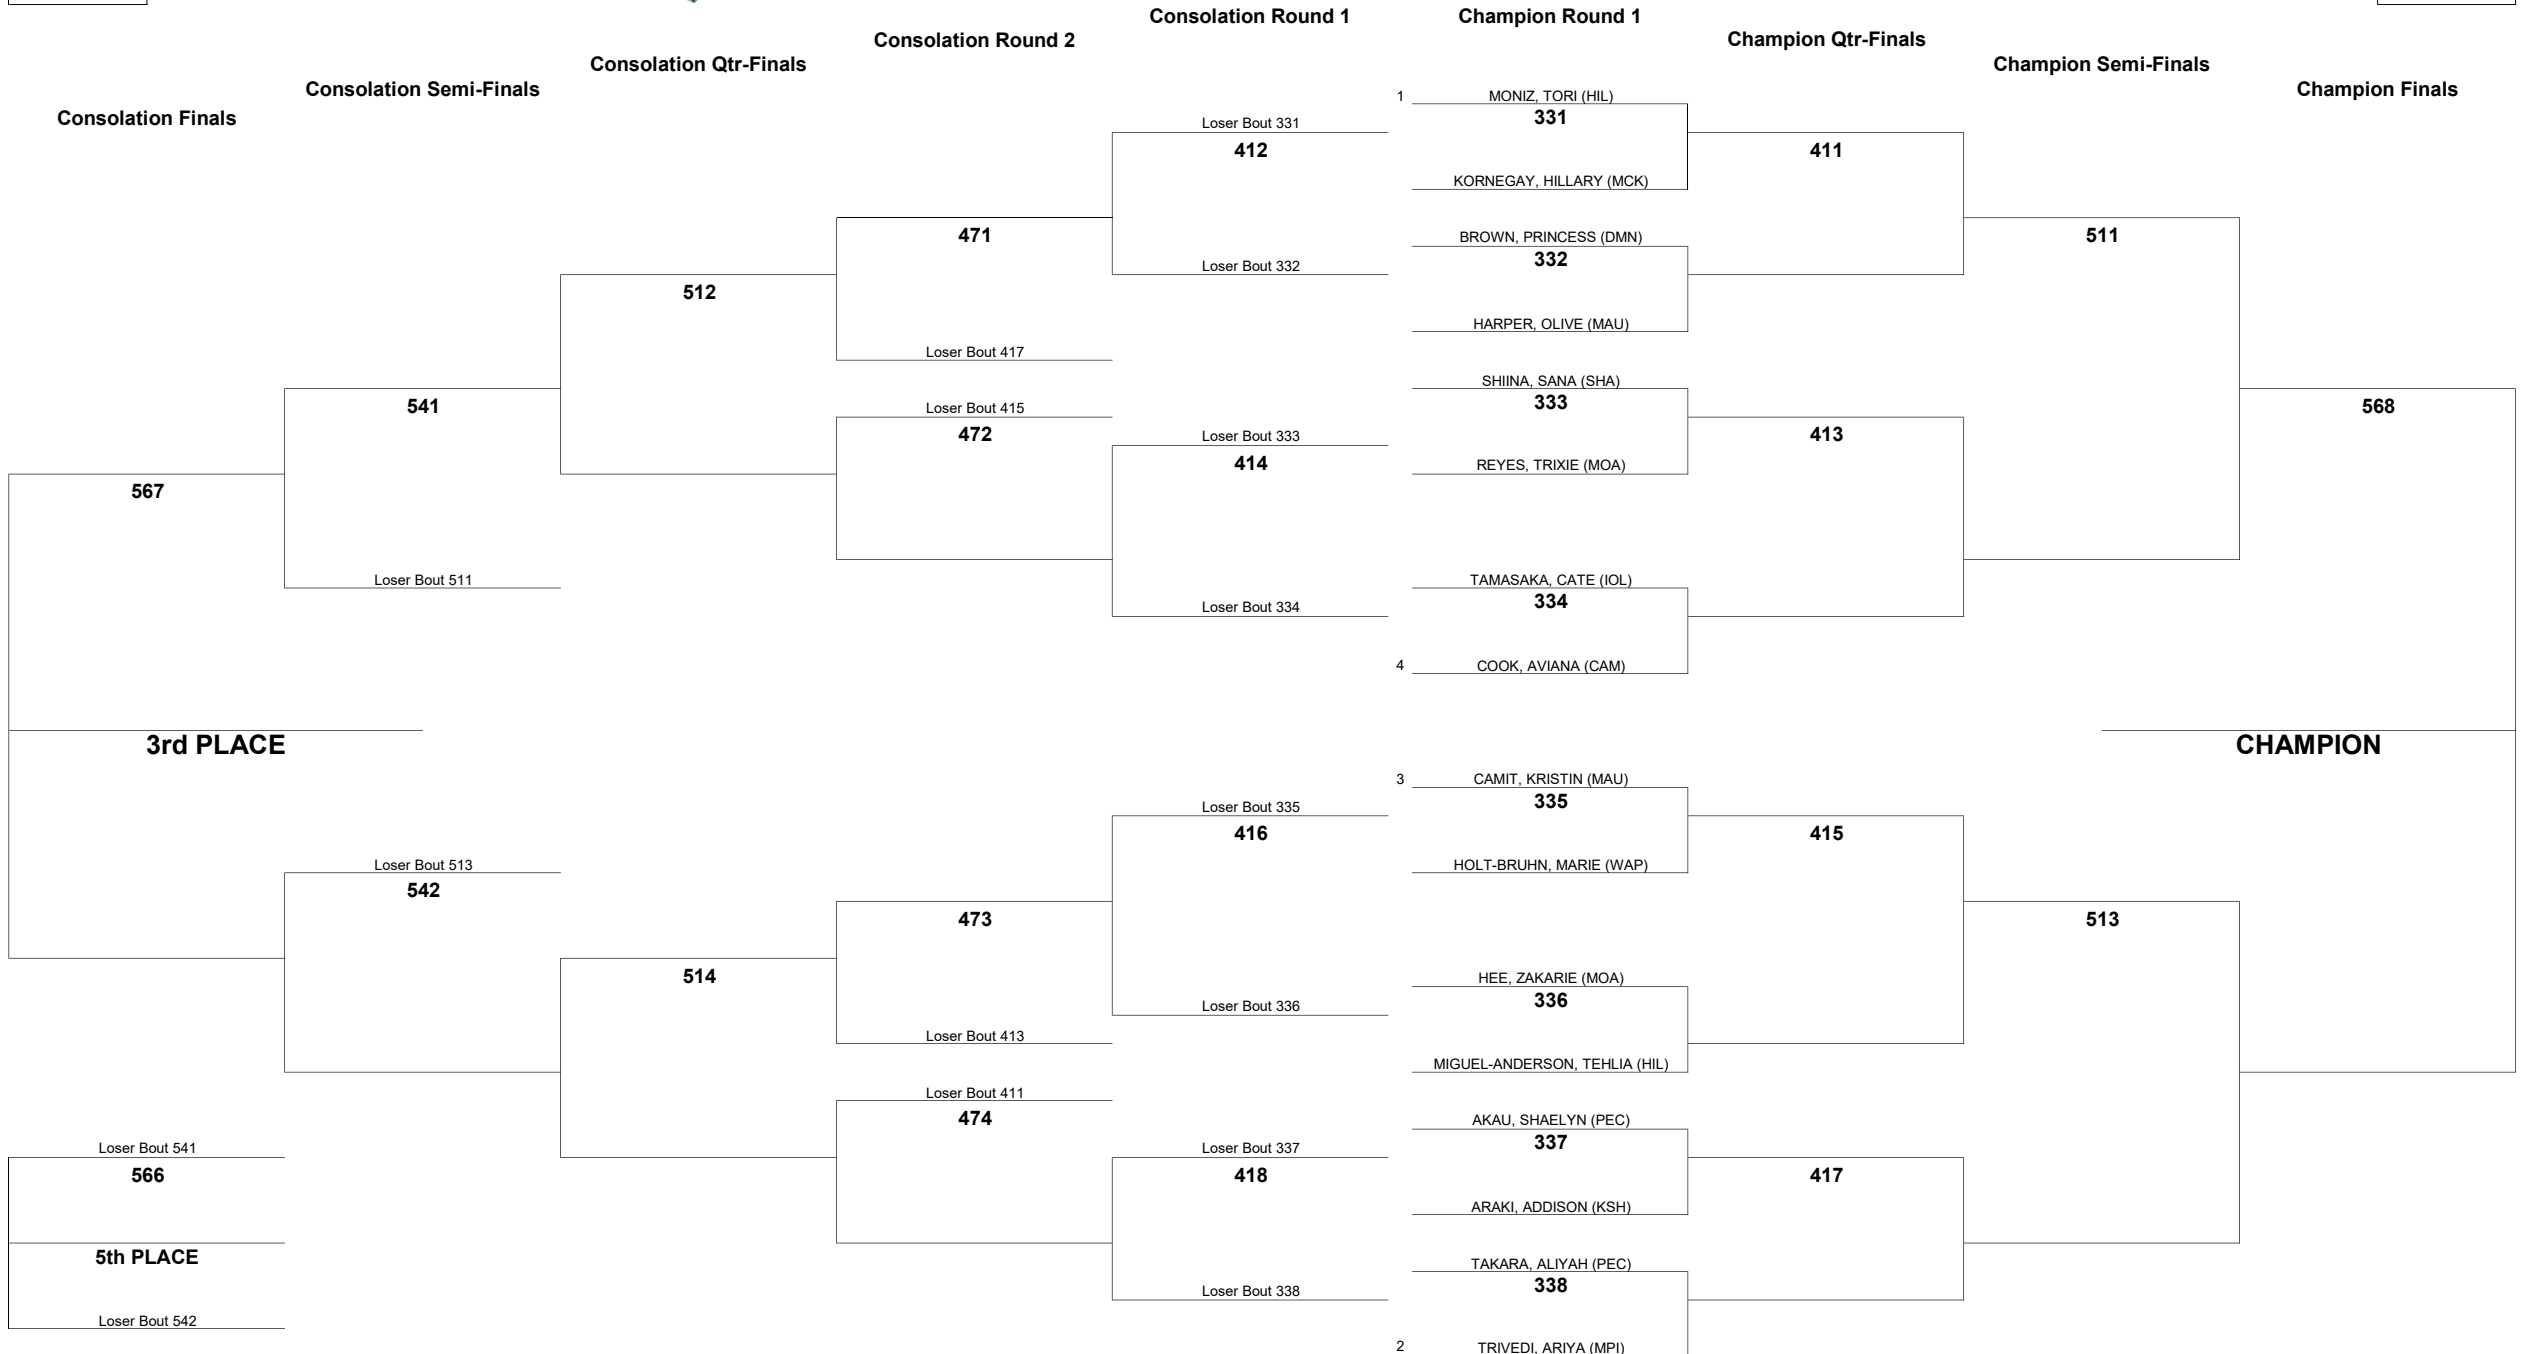

HAWAII HIGH SCHOOL ATHLETIC ASSOCIATION 2026 GIRLS JUDO CHAMPIONSHIPS

WEIGHT CLASS

129

WEIGHT CLASS

129