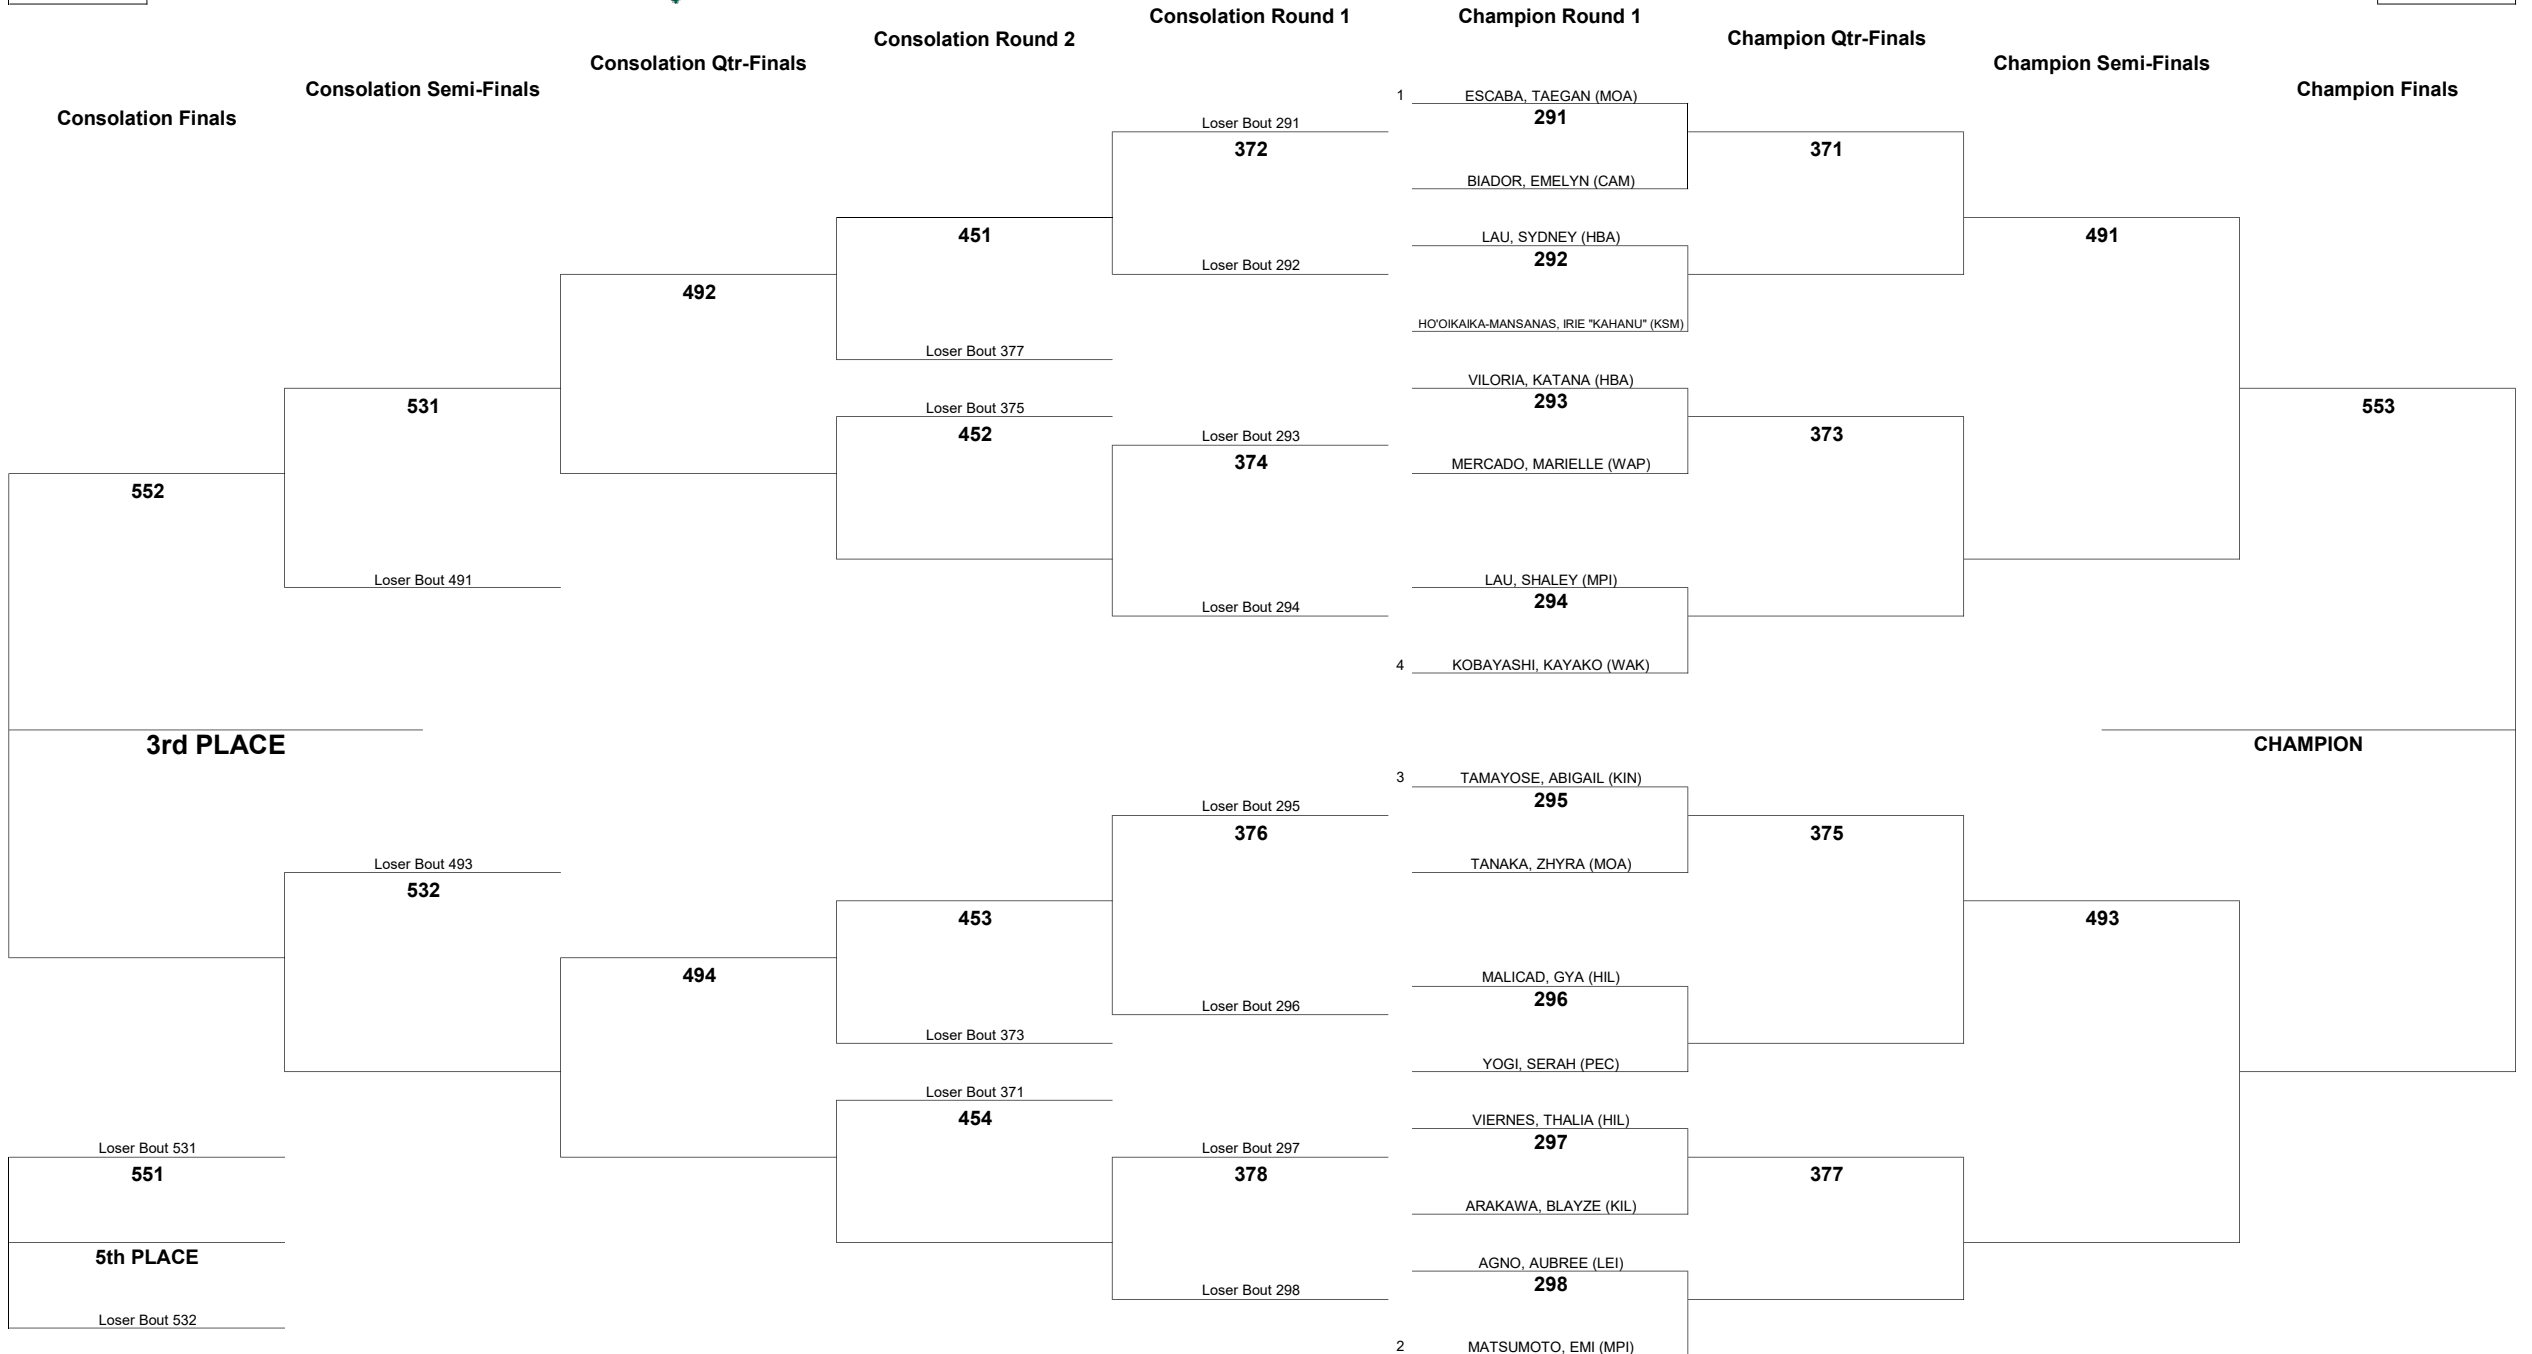

HAWAII HIGH SCHOOL ATHLETIC ASSOCIATION 2026 GIRLS JUDO CHAMPIONSHIPS

WEIGHT CLASS
98

WEIGHT CLASS
98

HAWAII HIGH SCHOOL ATHLETIC ASSOCIATION 2026 GIRLS JUDO CHAMPIONSHIPS

WEIGHT CLASS

103

WEIGHT CLASS

103