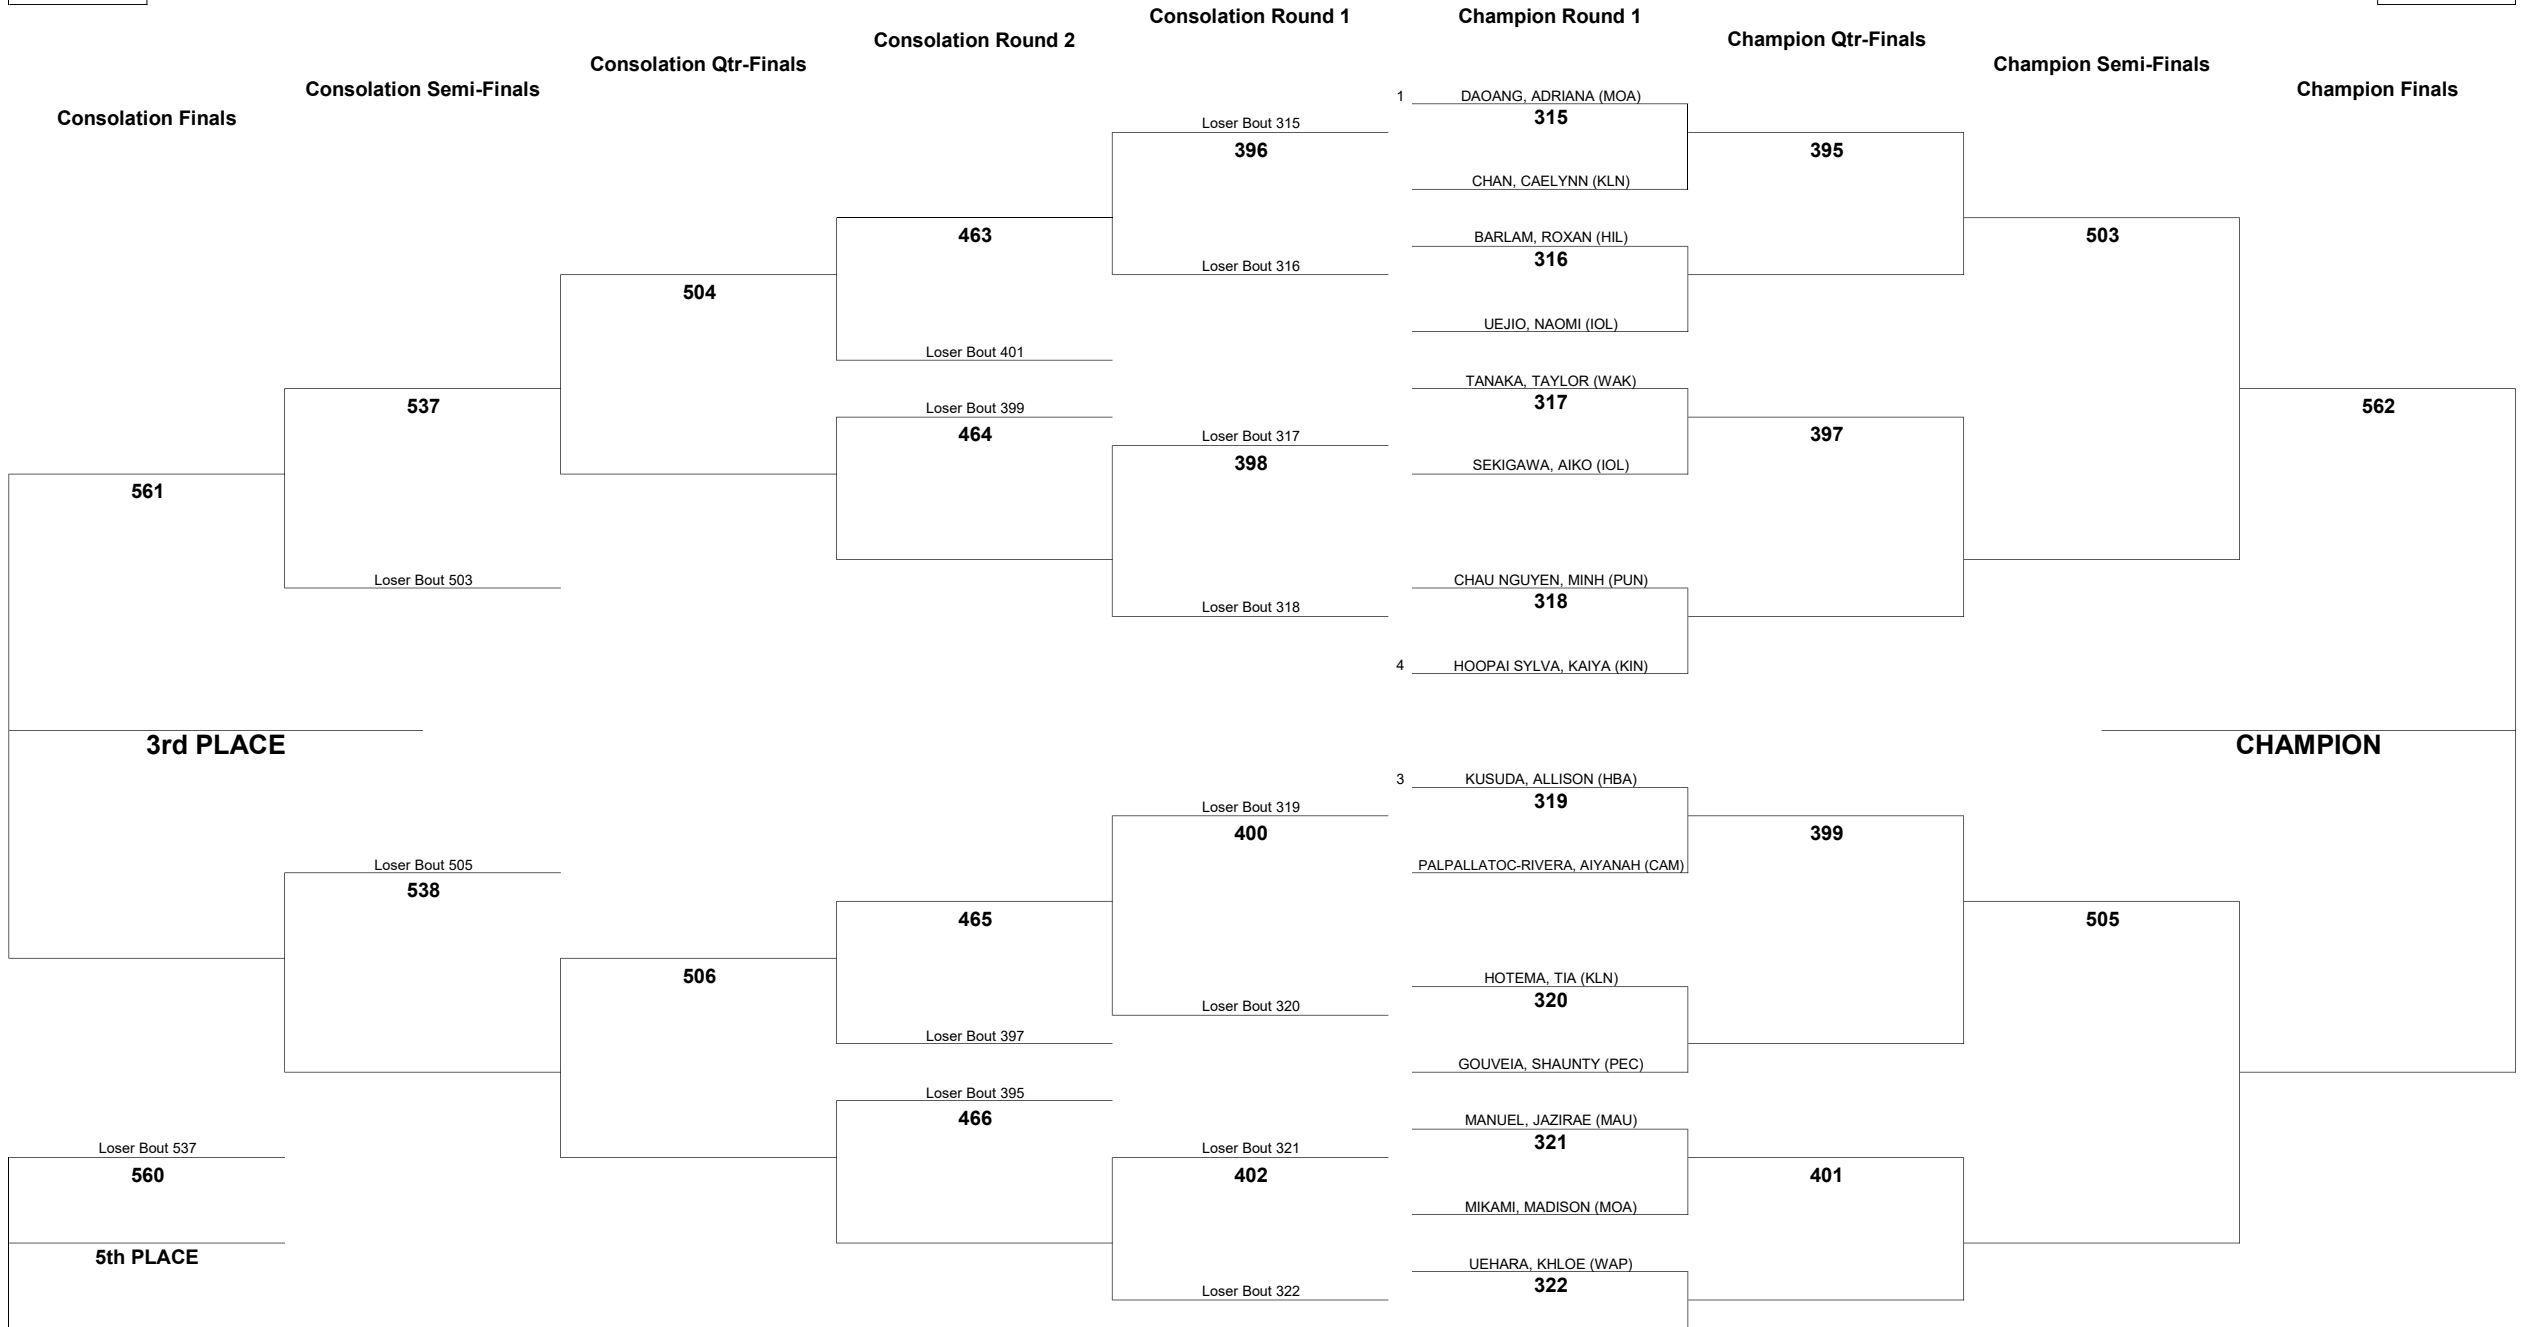

HAWAII HIGH SCHOOL ATHLETIC ASSOCIATION 2026 GIRLS JUDO CHAMPIONSHIPS

WEIGHT CLASS

115

WEIGHT CLASS

115