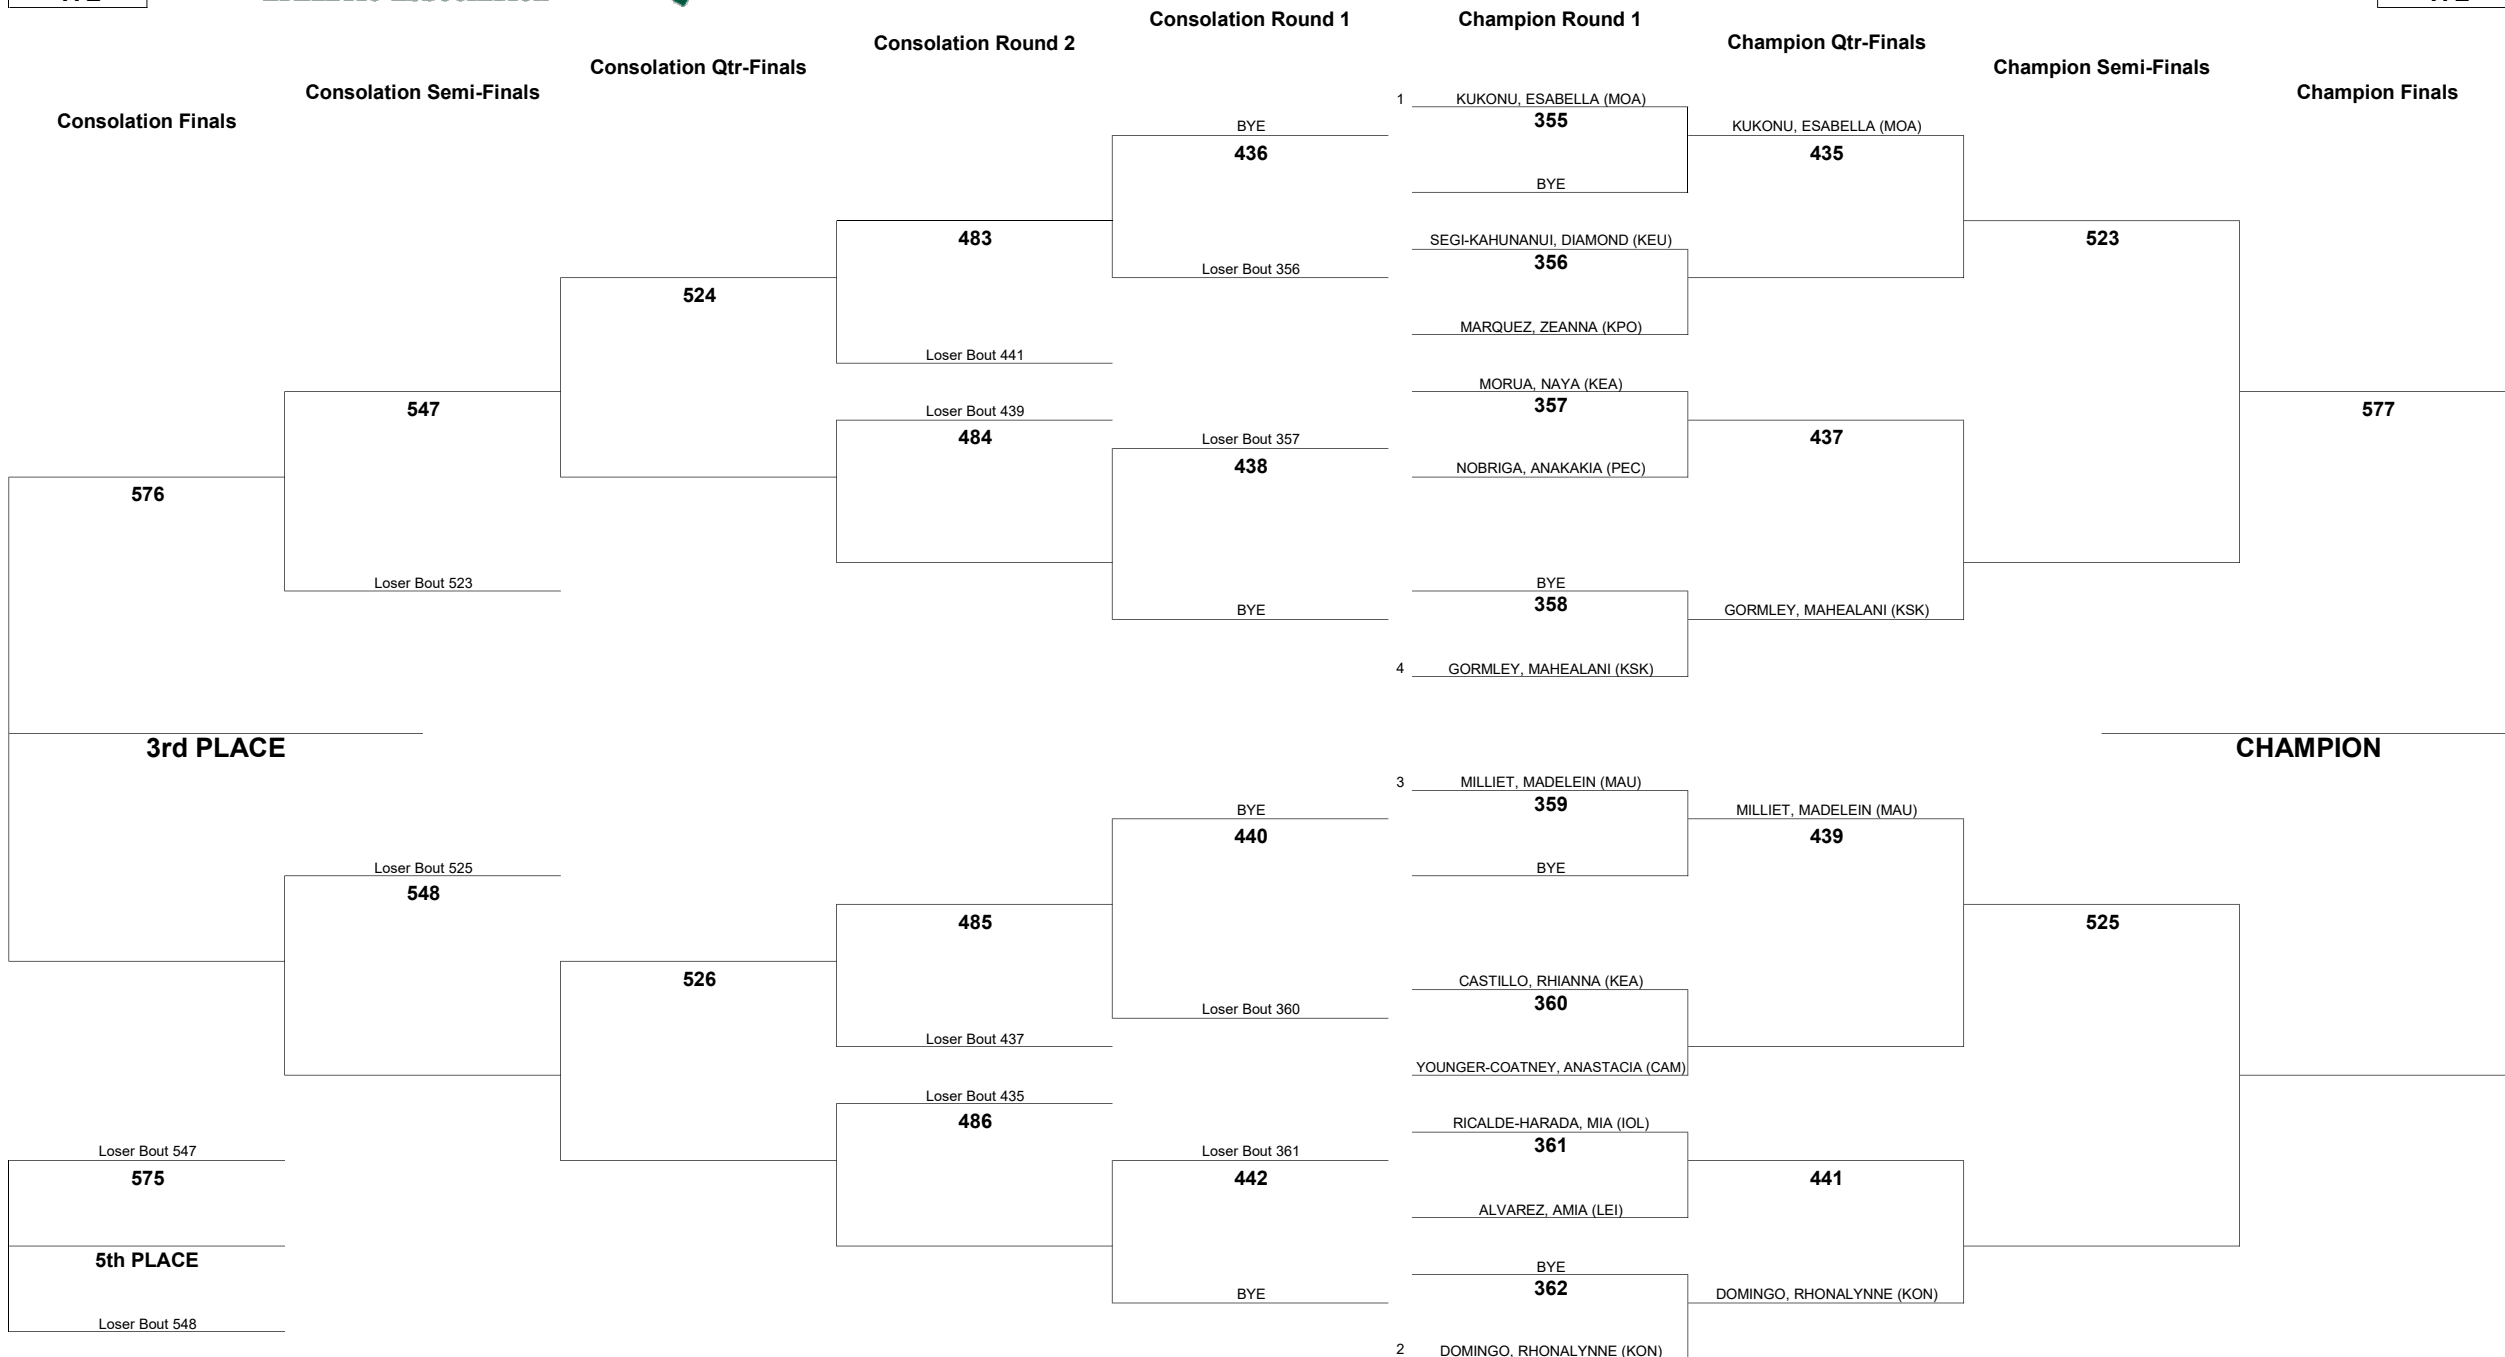

HAWAII HIGH SCHOOL ATHLETIC ASSOCIATION 2026 GIRLS JUDO CHAMPIONSHIPS

WEIGHT CLASS

172

WEIGHT CLASS

172