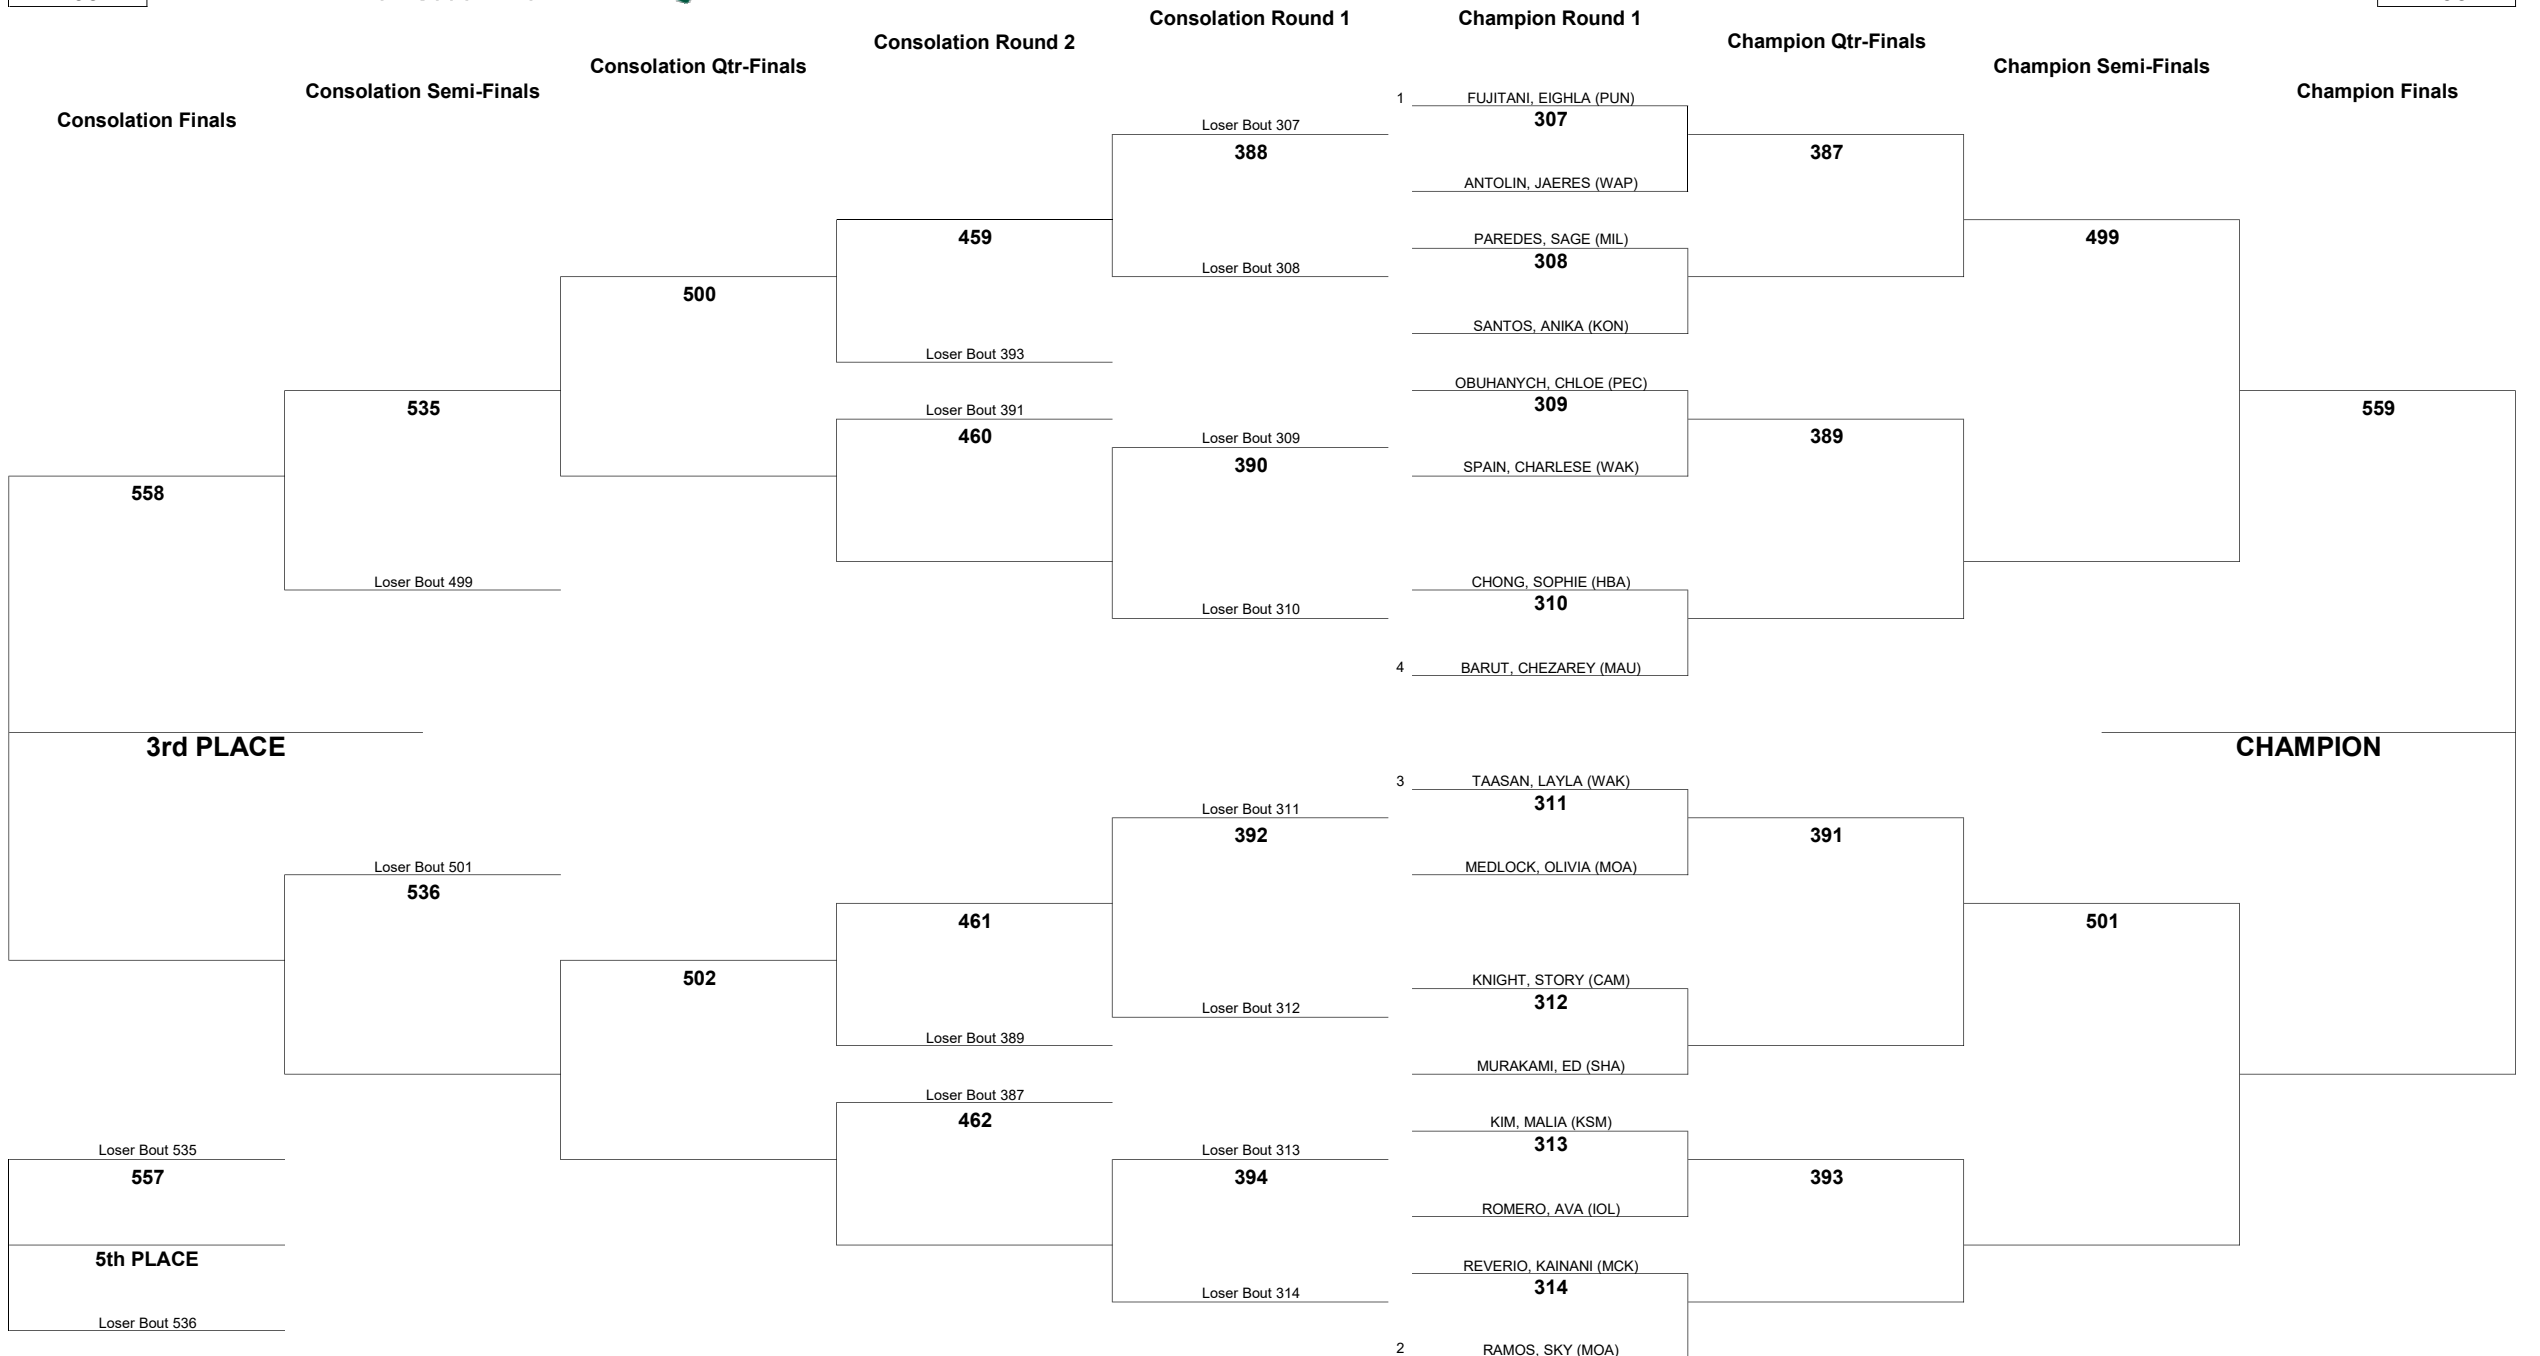

HAWAII HIGH SCHOOL ATHLETIC ASSOCIATION 2026 GIRLS JUDO CHAMPIONSHIPS

WEIGHT CLASS

109

WEIGHT CLASS

109