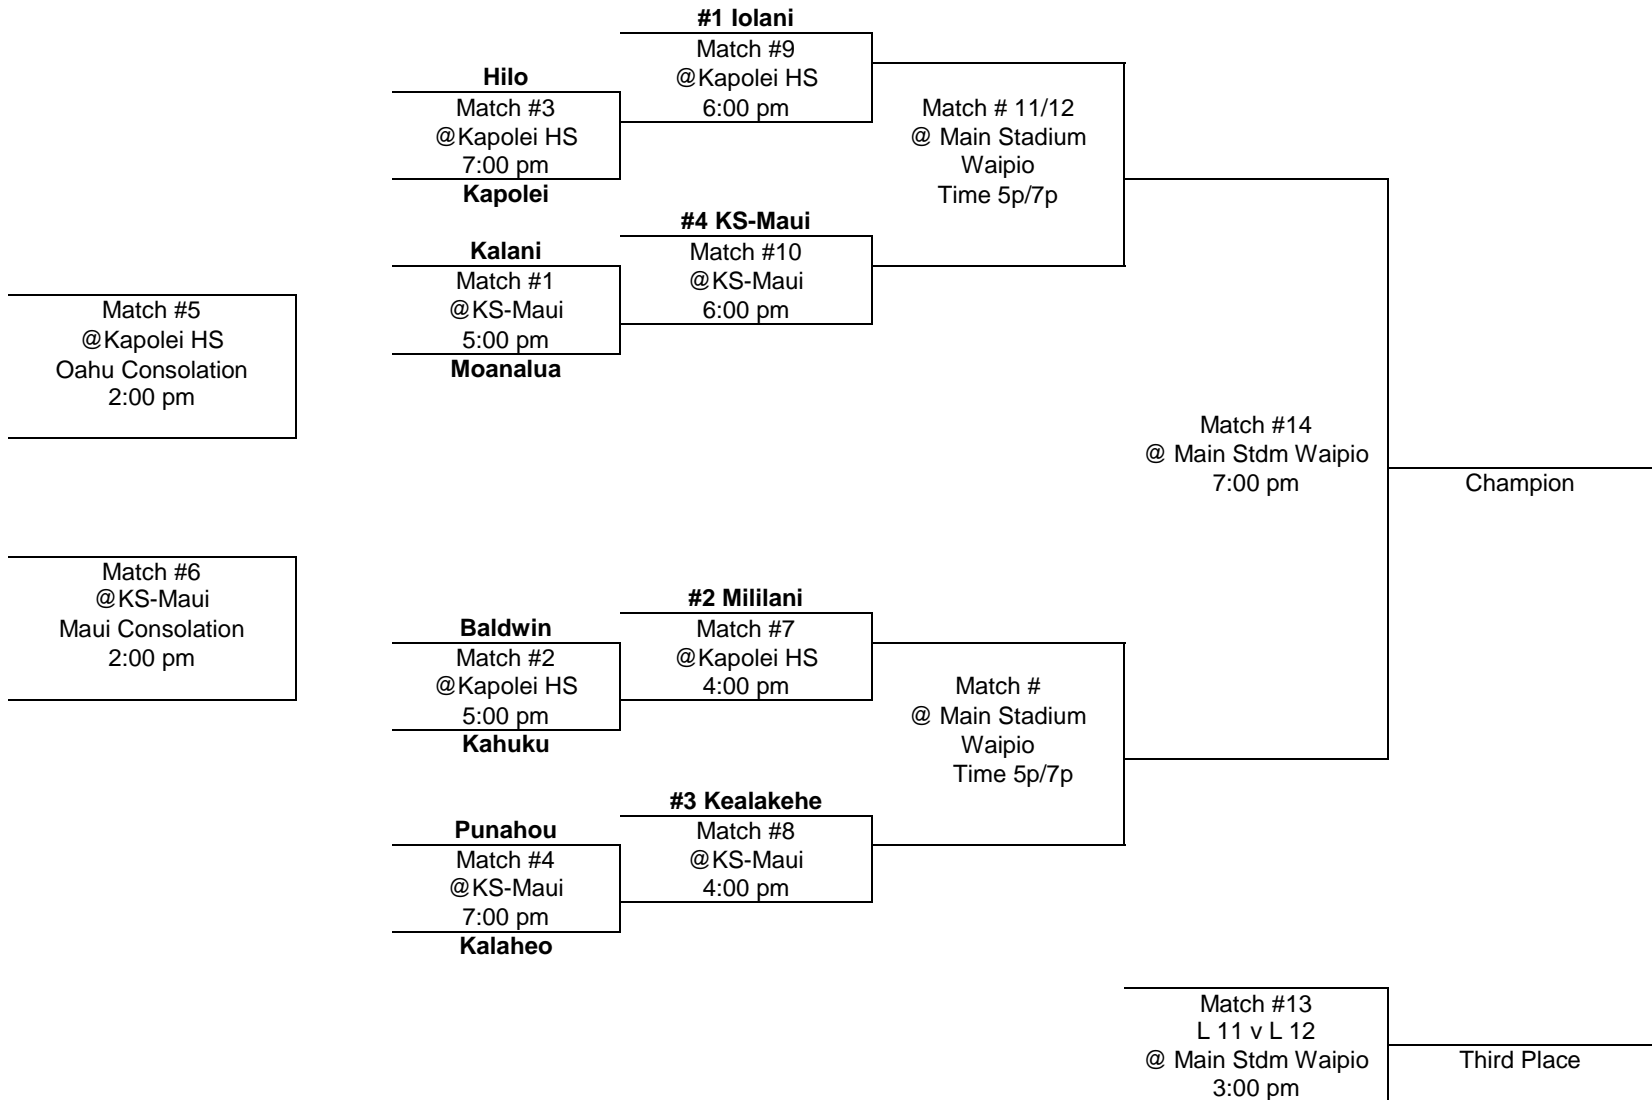

Saturday  
Feb. 21

Friday  
Feb. 20

Saturday  
Feb. 21

Friday  
Feb. 27

Saturday  
Feb. 28

**HHSAA Boys Soccer State Championships DIVISION II**  
**February 26-28, 2015**  
**Waipio Peninsula Soccer Complex**