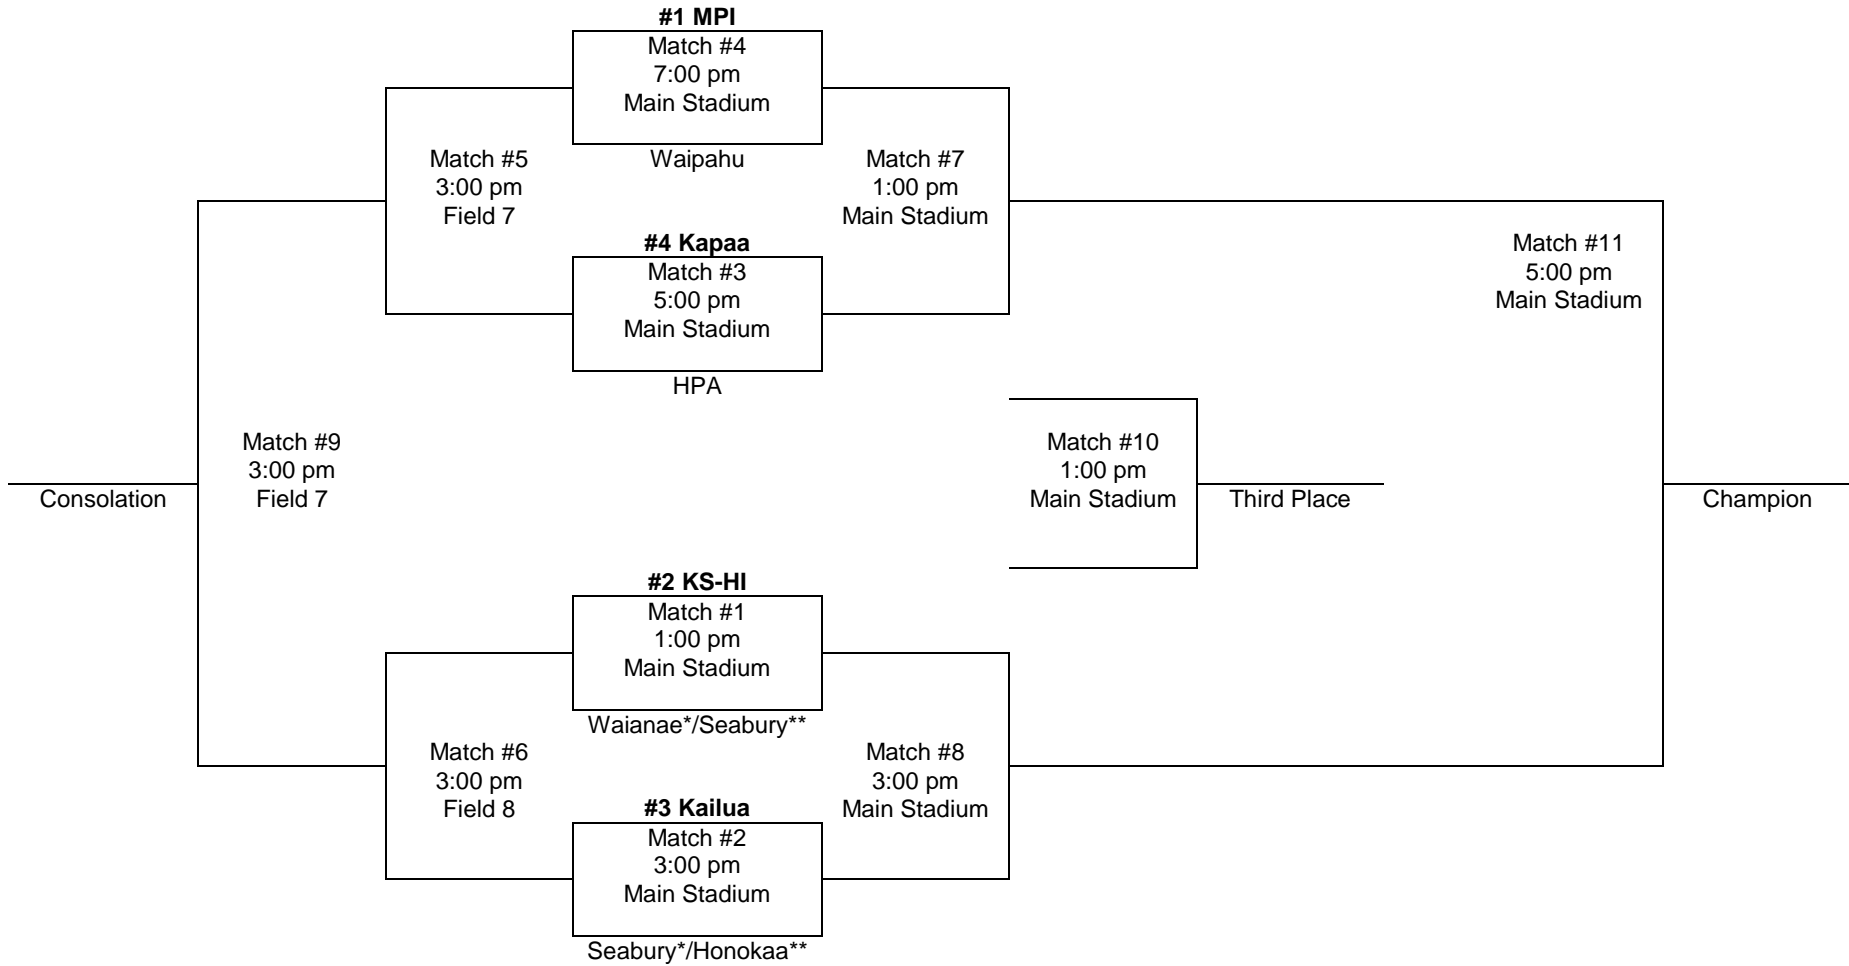

HHSAA Boys Soccer State Championships DIVISION II
February 26-28, 2015
Waipio Peninsula Soccer Complex

Saturday
Feb. 28

Friday
Feb. 27

Thursday
Feb. 26

Friday
Feb. 27

Saturday
Feb. 28

Saturday
Feb. 28