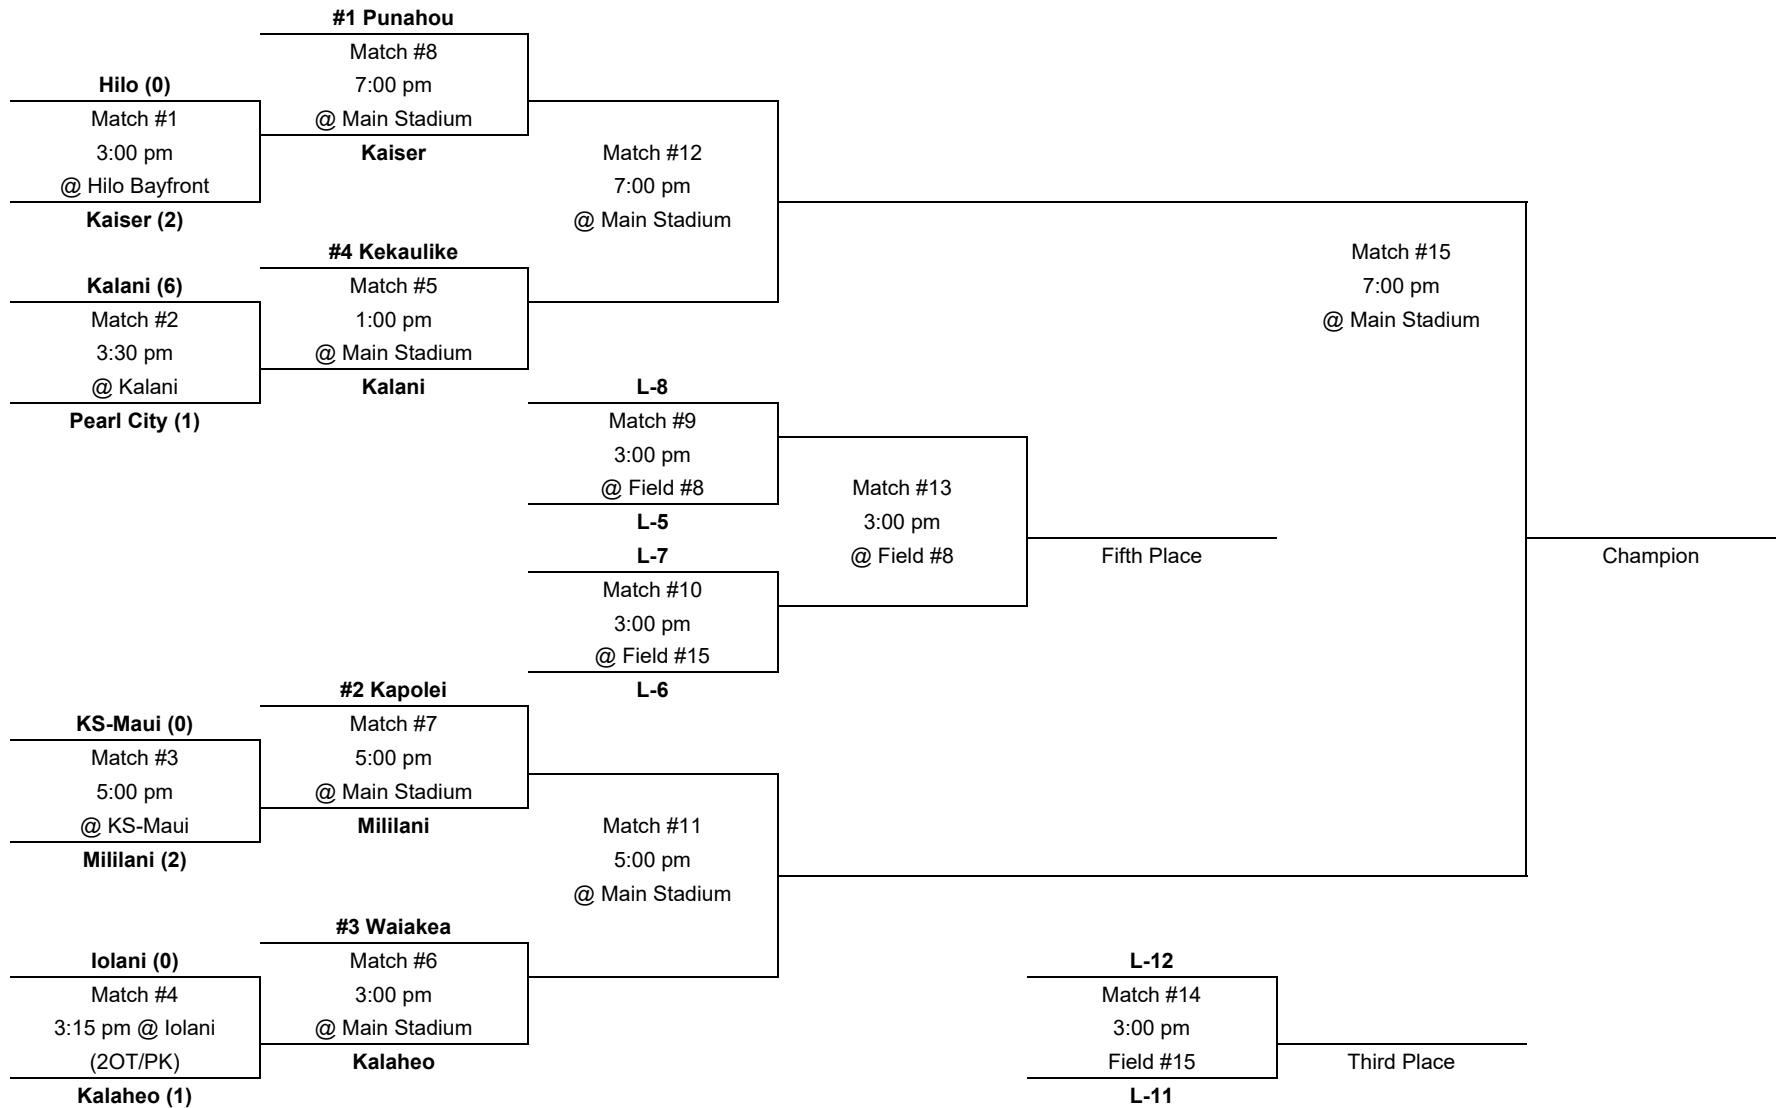

Hawaii High School Athletic Association

P.O. Box 62029, Honolulu, Hawaii 96839

Ph: (808) 800-4092 · Twitter: @HHSAA sports

www.sportshigh.com

Media Contact: Natalie Iwamoto · iwamoto@hhsaa.org · @Natalielwamoto

The Queen's Medical Center/HHSAA Boys Soccer State Championships February 10-15, 2020

PARTICIPATING TEAMS (Records as of Tuesday 02/11/2020)

Division I	
OIA	
1.	Kapolei Hurricanes (12-0-1)
2.	Kalani Falcons (12-2-1, 1-0 HHSAA)
3.	Kaiser Cougars (12-1-1, 1-0 HHSAA)
4.	Kalaheo Mustangs (11-3-0, 1-0 HHSAA)
5.	Mililani Trojans (11-2-1, 1-0 HHSAA)
6.	Pear City Chargers (10-5-0, 0-1 HHSAA)
ILH	
1.	Punahou Buffanblu (8-1-1)
2.	'Iolani Raiders (7-4-0, 0-1 HHSAA)
BIIF	
1.	Waiakea Warriors (8-2-1)
2.	Hilo Vikings (11-3-0, 0-1 HHSAA)
MIL	
1.	King Kekaulike Na Ali'i (8-1-1)
2.	Kamehameha-Maui Warriors (7-2-2, 0-1 HHSAA)

Division II	
OIA	
1.	Aiea Na Ali'i (6-6-1)
2.	Waipahu Marauders (7-5-0)
3.	Castle Knights (4-6-2) *
ILH	
1.	Pac-Five Wolfpack (6-3-1)
BIIF	
1.	Hawaii Prep Ka Makani (10-3-0)
2.	Makua Lani Lions (9-4-0)
3.	Kamehameha-Hawaii Warriors (9-4-1) *
MIL	
1.	Seabury Spartans (1-9-0)
KIF	
1.	Kapaa Warriors (8-0-2)

The Queen's Medical Center/HHSAA BOYS Soccer State Championships kicks off Monday, February 10, with the Division I first-round regional matches at various sites across the state.

Winners of the first-round regional advance to the quarterfinals at the Waipio Peninsula Soccer Complex main stadium Thursday, February 13.

The Division II tournament begins Thursday, February 13, with the traditional three-day, eight-team tournament format. All matches are played at Waipio Peninsula Soccer Complex.

TICKET PRICES

Stadium matches only:

General admission	$9.00
Students (K-12)	$5.00
Seniors (62+ w/ ID)	$5.00

TELEVISION COVERAGE:

Spectrum OC16

February 14 (Friday):

- 5:00 PM – D1 semifinal (pregame show at 4:45 pm)
- 7:00 PM – D1 semifinal

February 15 (Saturday):

- 5:00 pm – D2 championship (pregame show at 4:45 pm)
- 7:00 pm – D1 championship

MEDIA CREDENTIALS:

Requests for working press, photo and broadcast credentials for all HHSAA events should be made in writing on company letterhead at least one week prior to the event. Direct requests to Natalie Iwamoto at iwamoto@hhsaa.org.

* **Division II Play-In Match:** OIA and BIIF tied for the final berth in the Division II tournament. The OIA third place finisher Castle will host BIIF third place finisher Kamehameha-Hawaii on Wednesday, Feb. 13, 5:00 pm.

**THE QUEEN'S MEDICAL CENTER
BOYS SOCCER STATE CHAMPIONSHIPS
DIVISION I BRACKET
FEBRUARY 10-15, 2020**

**Monday
Feb. 10**

**Thursday
Feb. 13**

**Friday
Feb. 14**

**Saturday
Feb. 15**