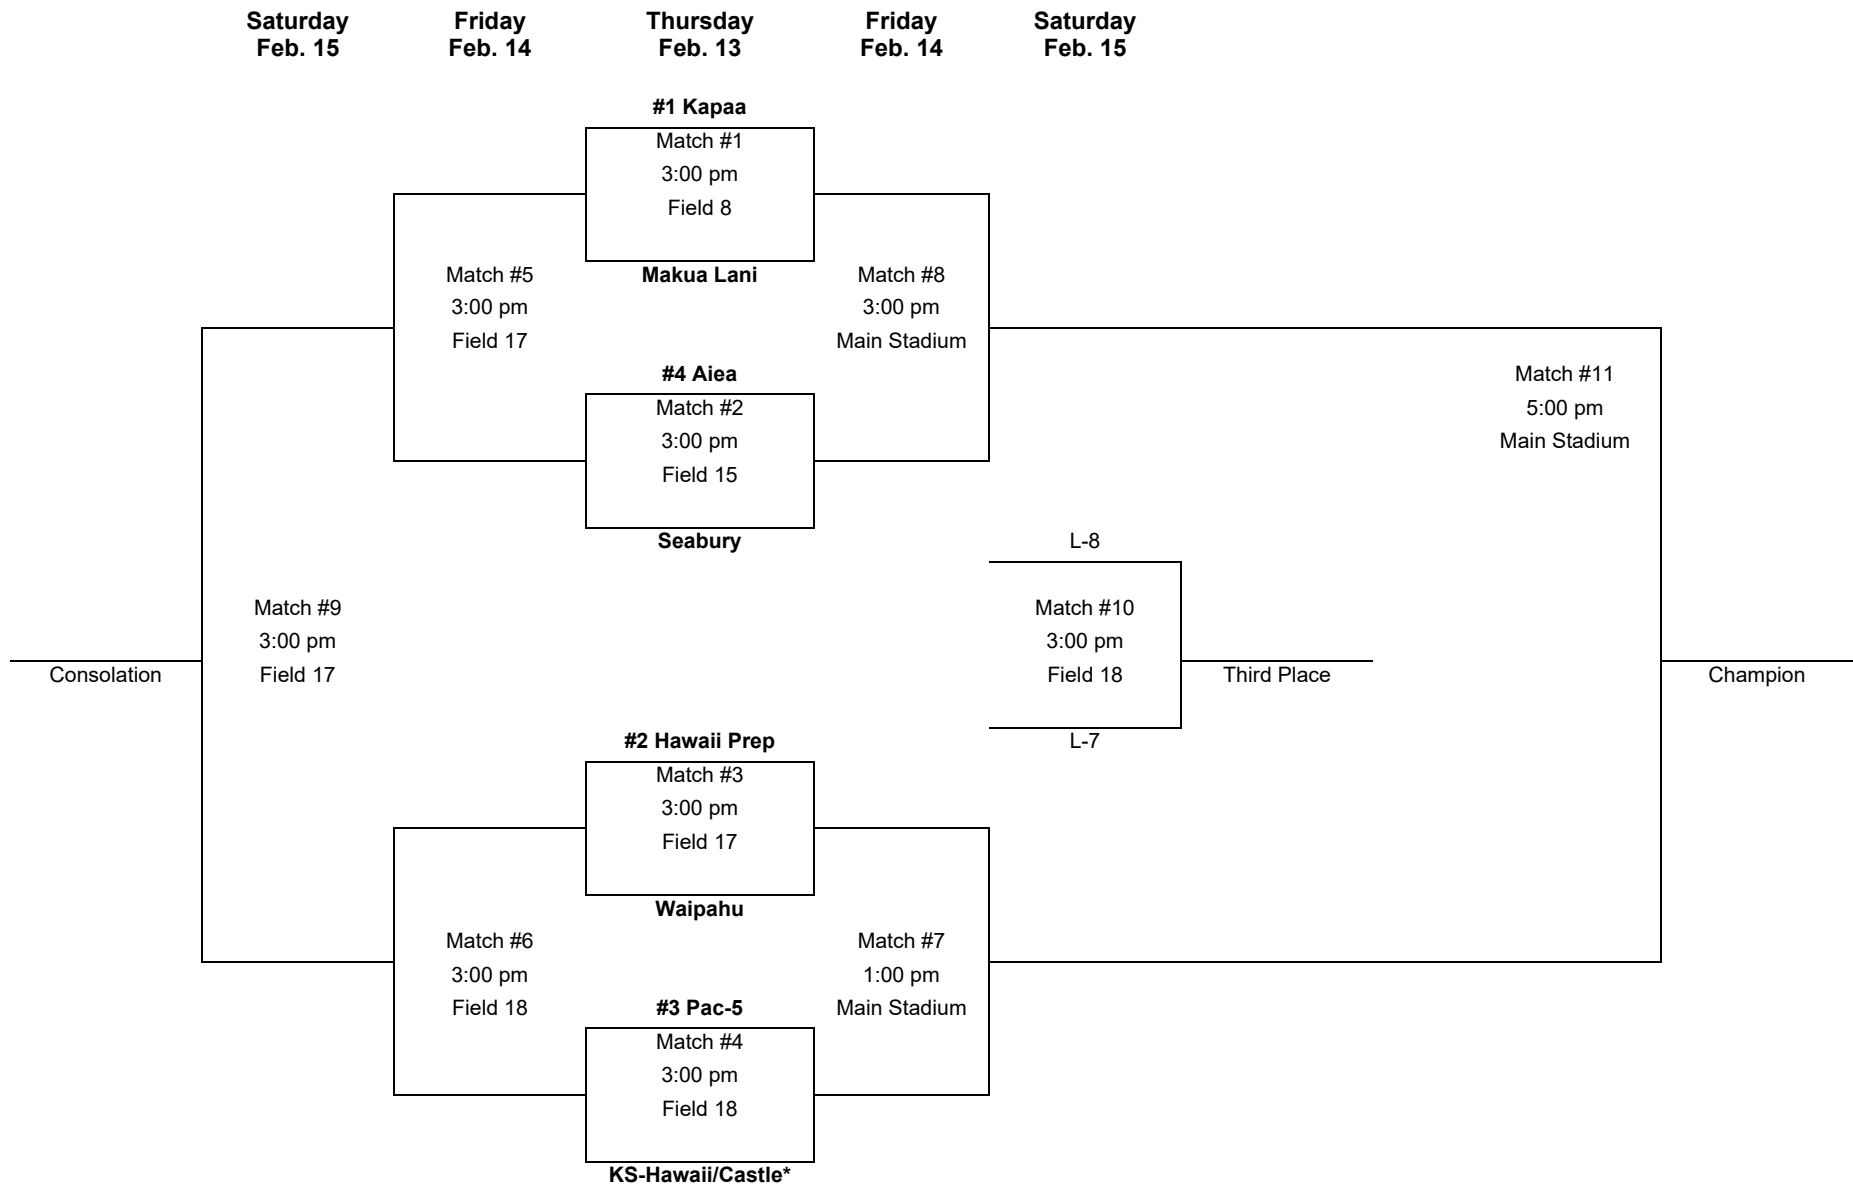

**THE QUEEN'S MEDICAL CENTER  
BOYS SOCCER STATE CHAMPIONSHIPS  
DIVISION I BRACKET  
FEBRUARY 10-15, 2020**

**Monday  
Feb. 10**

**Thursday  
Feb. 13**

**Friday  
Feb. 14**

**Saturday  
Feb. 15**

**THE QUEEN'S MEDICAL CENTER**  
**BOYS SOCCER STATE CHAMPIONSHIPS**  
**DIVISION II BRACKET**  
**FEBRUARY 13-15, 2020**