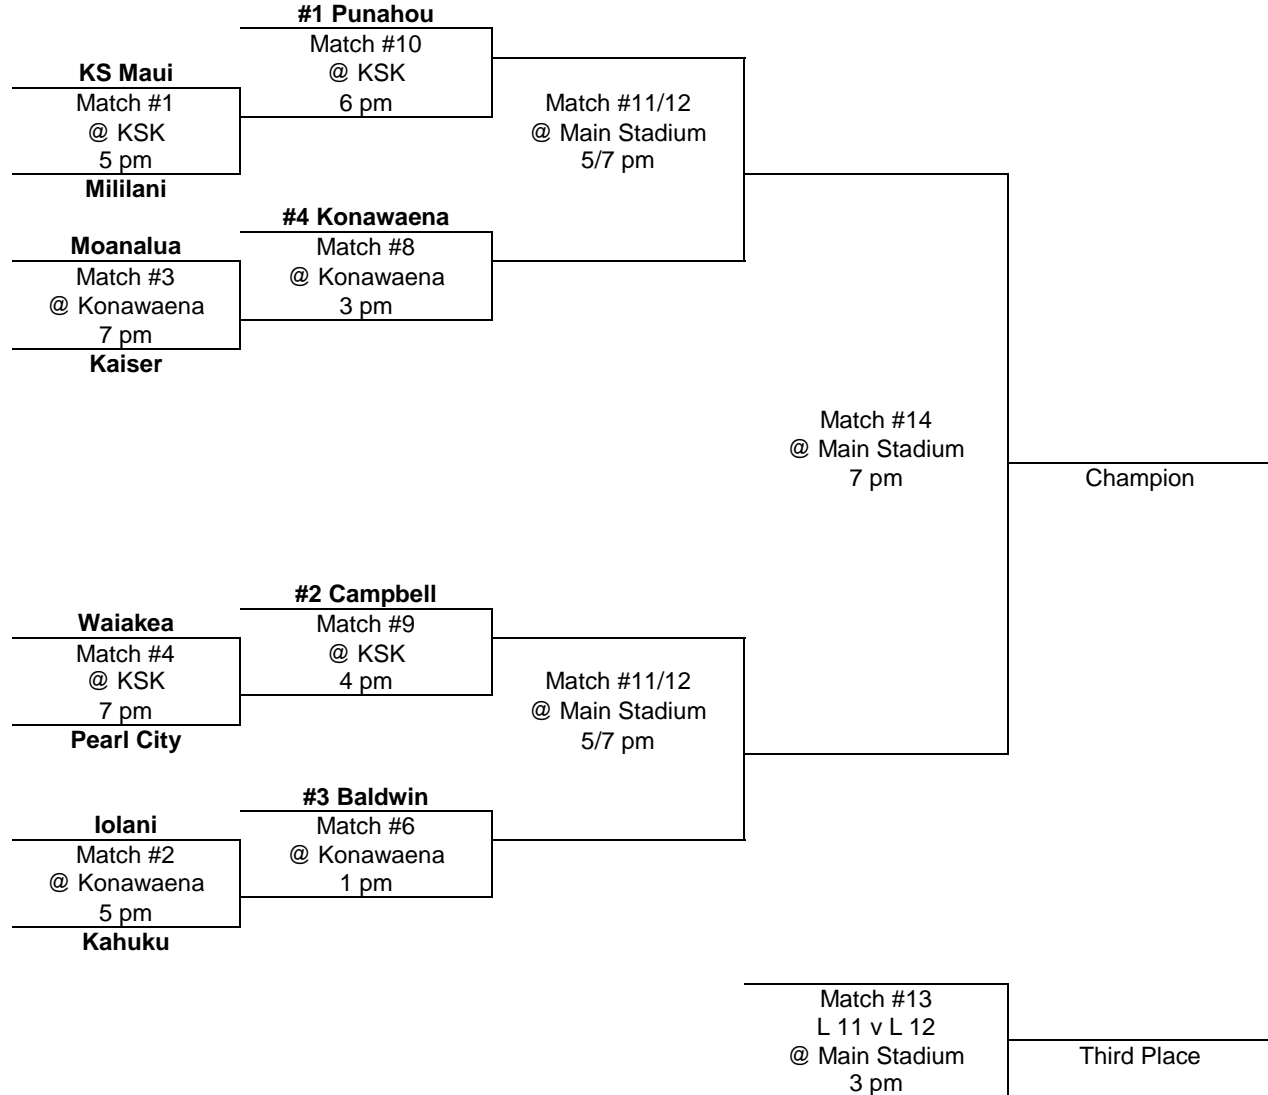

Friday
Feb. 20

Saturday
Feb. 21

L-3
Match #5
@ Konawaena
Big Island Consolation
11am

L-2

L-1
Match #7
@ KSK
Oahu Consolation
2pm

L-4

**Outrigger Hotels & Resorts
Girls Soccer State Championships – Division II
February 18-21, 2015
Waipio Peninsula Soccer Complex**