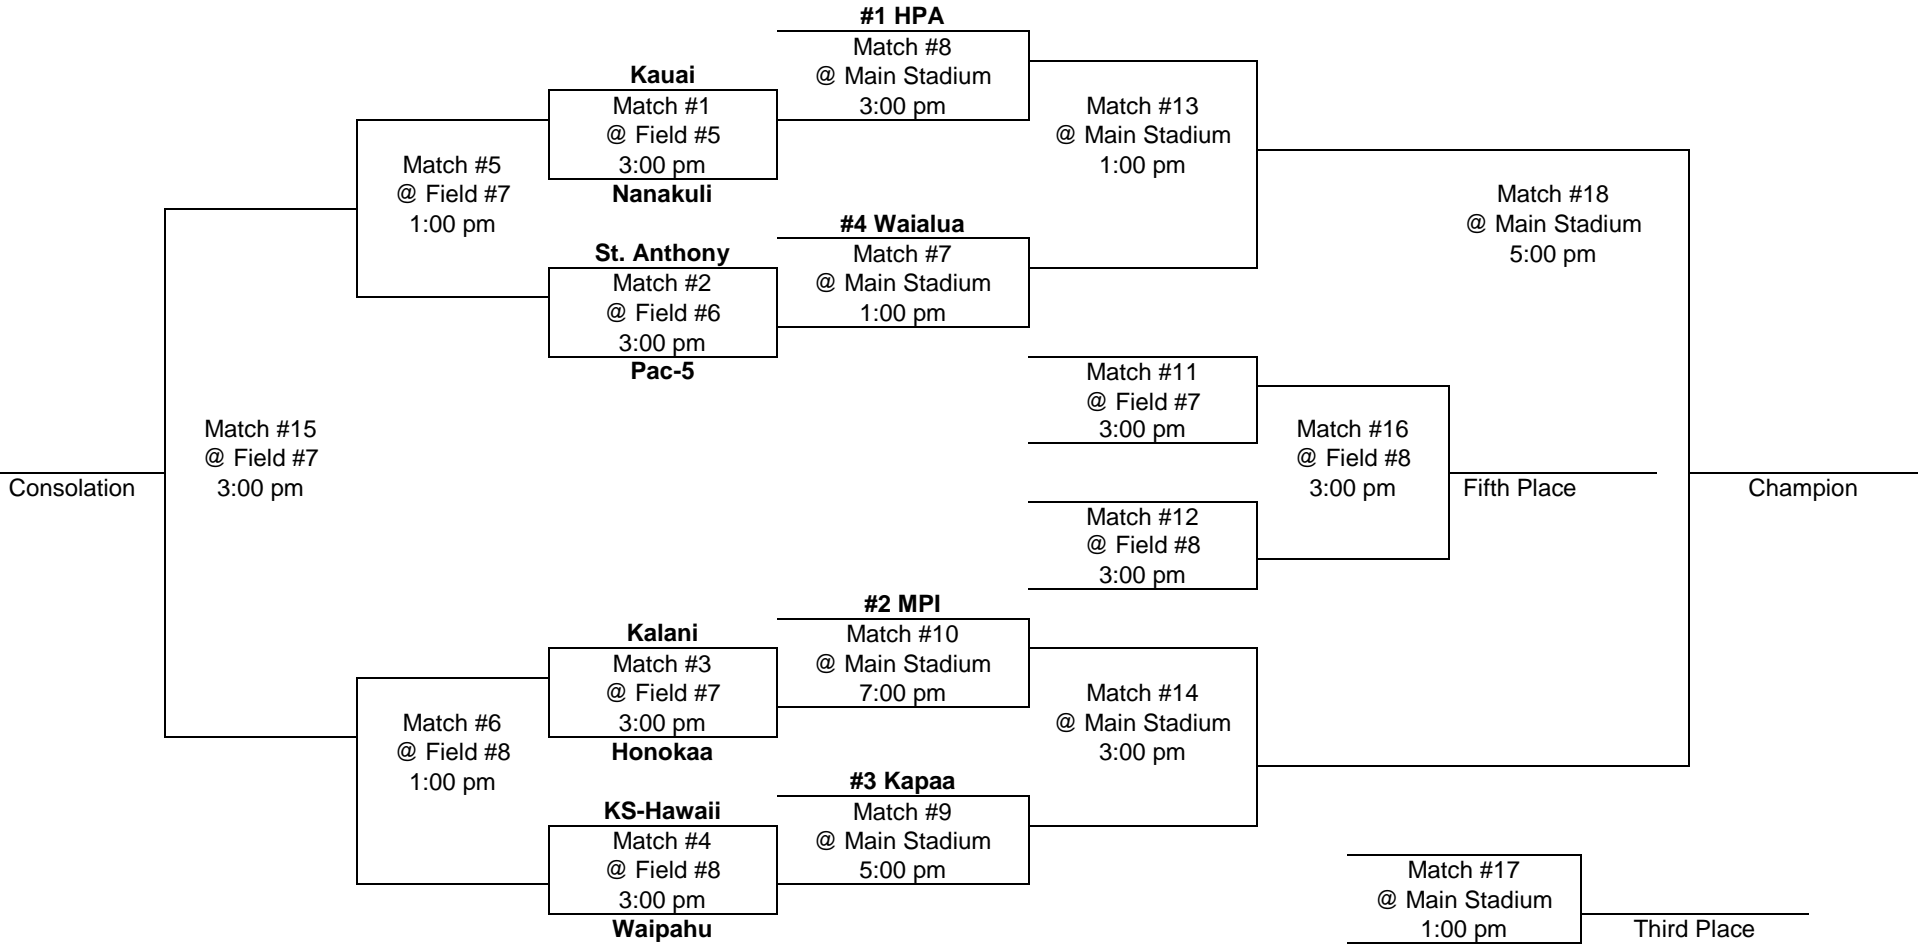

**Outrigger Hotels & Resorts
Girls Soccer State Championships – Division II
February 18-21, 2015
Waipio Peninsula Soccer Complex**

Saturday
Feb. 21

Thursday
Feb. 20

Wednesday
Feb. 18

Thursday
Feb. 19

Friday
Feb. 20

Saturday
Feb. 21