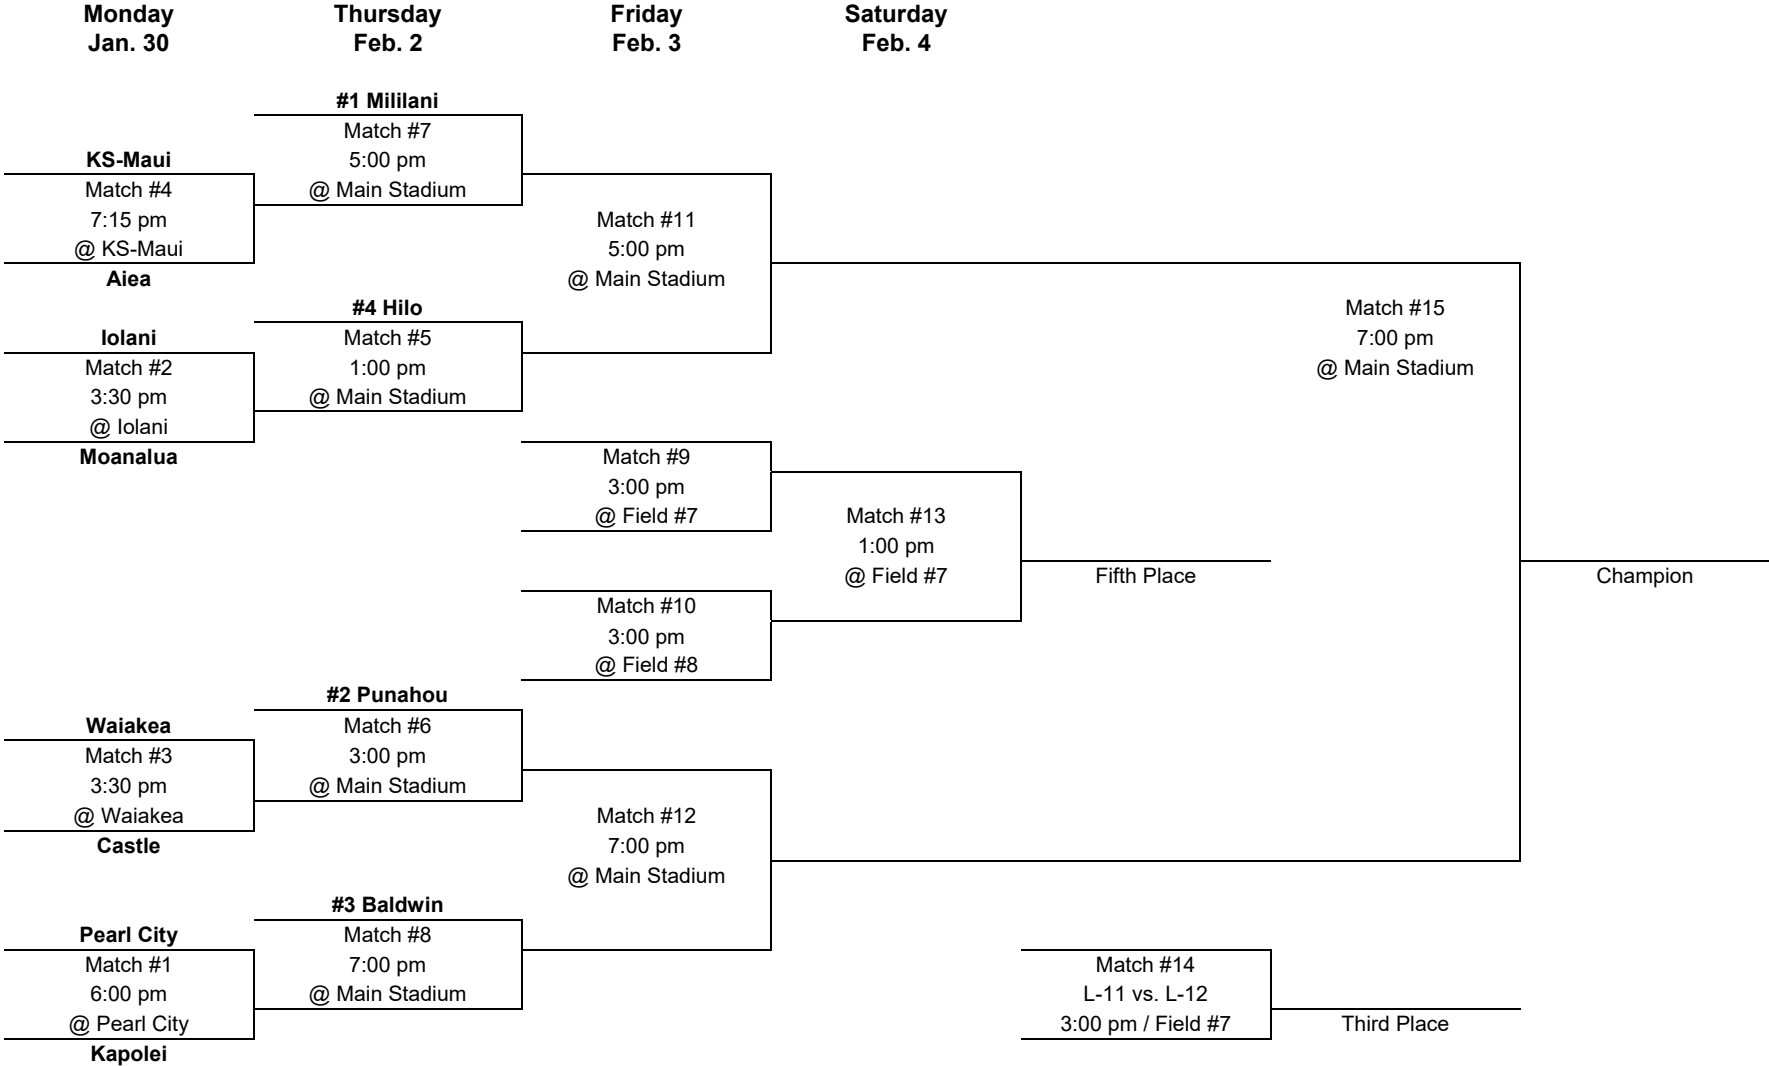

THE QUEEN'S MEDICAL CENTER
GIRLS SOCCER STATE CHAMPIONSHIPS
DIVISION I BRACKET
Monday, January 30 - Saturday, February 4, 2017