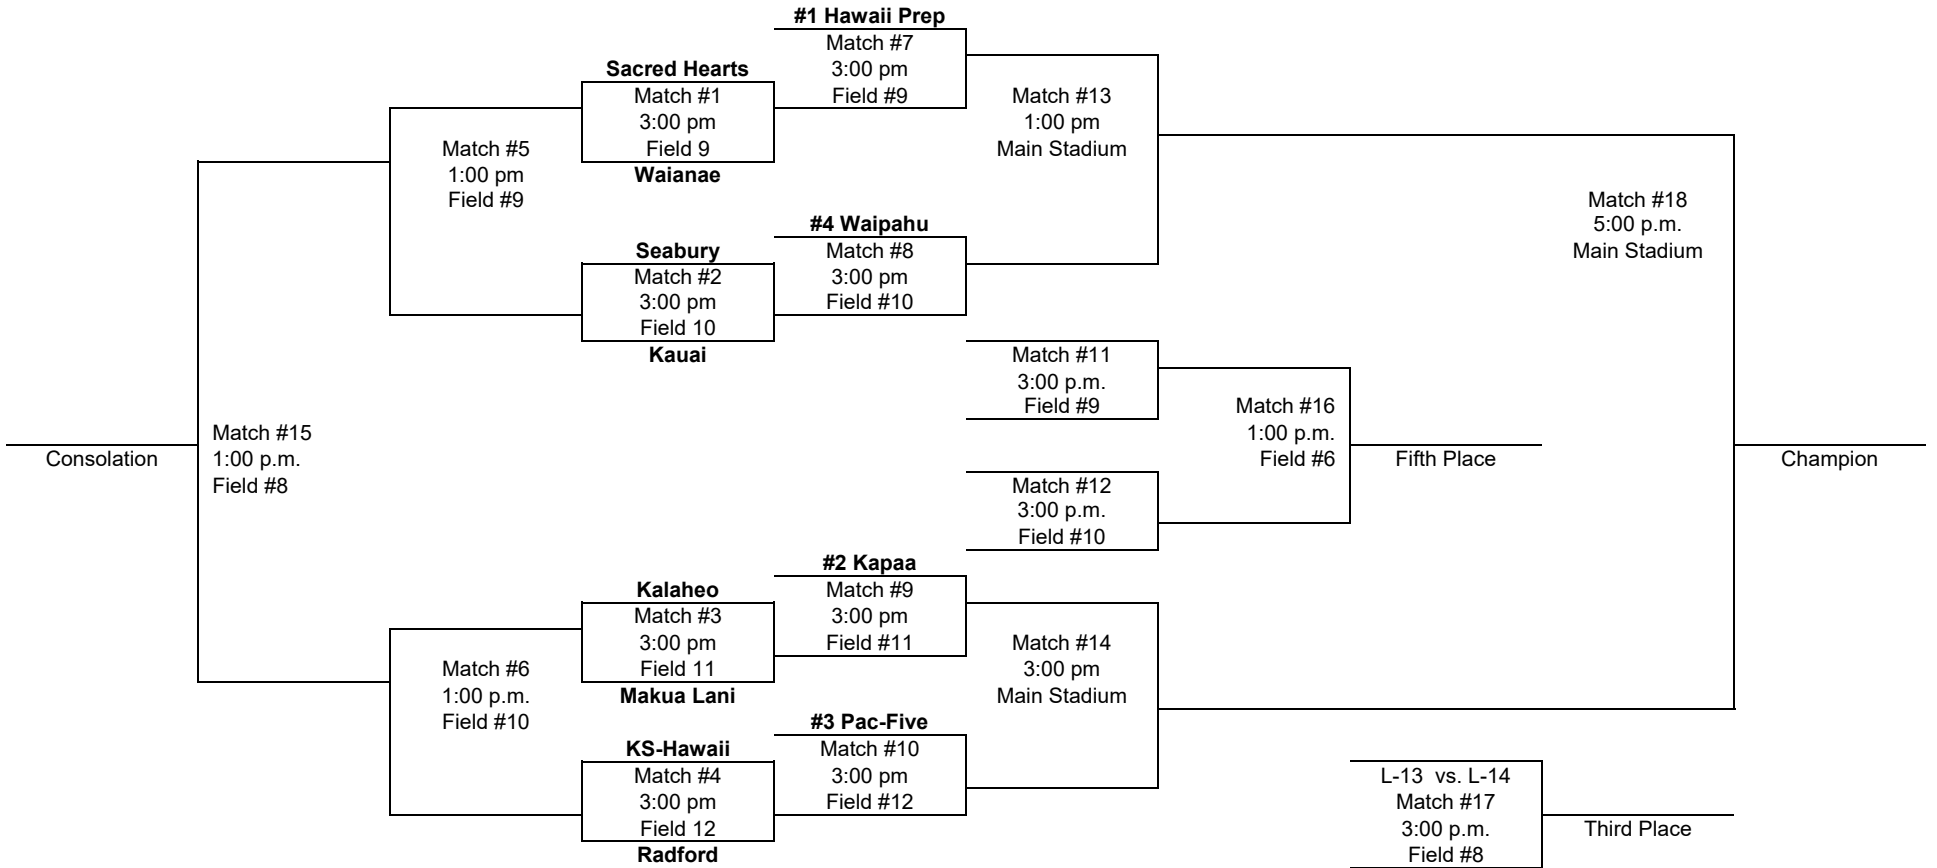

Friday
Feb. 3

Thursday
Feb. 2

Wednesday
Feb. 1

Thursday
Feb. 2

Friday
Feb. 3

Saturday
Feb. 4

YEAR	CHAMPION	LEAGUE	COACH	SITE
6-TEAM TOURNAMENT FORMAT				
1982	Castle	OIA	Mark Kane	Moanalua & Aiea
1983	Punahou	ILH	Harry Morales	Moanalua & Roosevelt
1984	Punahou	ILH	Harry Morales	Maui War Memorial
1985	Punahou	ILH	Harry Morales	Moanalua & Aiea
1986	Punahou	ILH	Harry Morales	Moanalua, Aiea & Radford
1987	Iolani	ILH	Jeff Moses & George-Ann Derby	Moanalua & Radford
1988	Mililani	OIA	Charles Esperas	Moanalua & Radford
8-TEAM TOURNAMENT FORMAT				
1989	Kamehameha	ILH	Walt Thompson	Moanalua, Radford & Aloha Stadium
1990	Pearl City	OIA	Archie Chung	Moanalua, Radford & Aloha Stadium
1991	Pearl City	OIA	Archie Chung	Mililani, Radford & Aloha Stadium
1992	Iolani	ILH	Jeff Moses & George-Ann Derby	Mililani, Radford & Aloha Stadium
1993	Pearl City	OIA	Archie Chung	Moanalua, Radford & Aloha Stadium
12-TEAM TOURNAMENT FORMAT				
1994	Mililani	OIA	Charles Esperas	Moanalua & Aloha Stadium
1995	Kamehameha	ILH	Michelle Nagamine & Laurie Baker	Aloha Stadium
1996	Kamehameha	ILH	Michelle Nagamine	Aloha Stadium
1997	Pearl City	OIA	Archie Chung	Aloha Stadium
1998	Punahou	ILH	Debbie Ching	Aloha Stadium
1999	Iolani	ILH	George-Ann Derby & Kari Morioka	Maui War Memorial
2000	Baldwin	MIL	Kawika Keator	Aloha Stadium
2001	Baldwin	MIL	Kawika Keator	Waipio Peninsula Soccer Complex & Aloha Stadium
2002	Mililani	OIA	James Uson	Waipio Peninsula Soccer Complex
2003	Punahou	ILH	Jorge Barbosa	Maui War Memorial
2004	Punahou	ILH	Jorge Barbosa	Waipio Peninsula Soccer Complex
2005	Punahou	ILH	Jorge Barbosa	Waipio Peninsula Soccer Complex
2006	Kamehameha	ILH	Michele Nagamine	Kamehameha-Maui