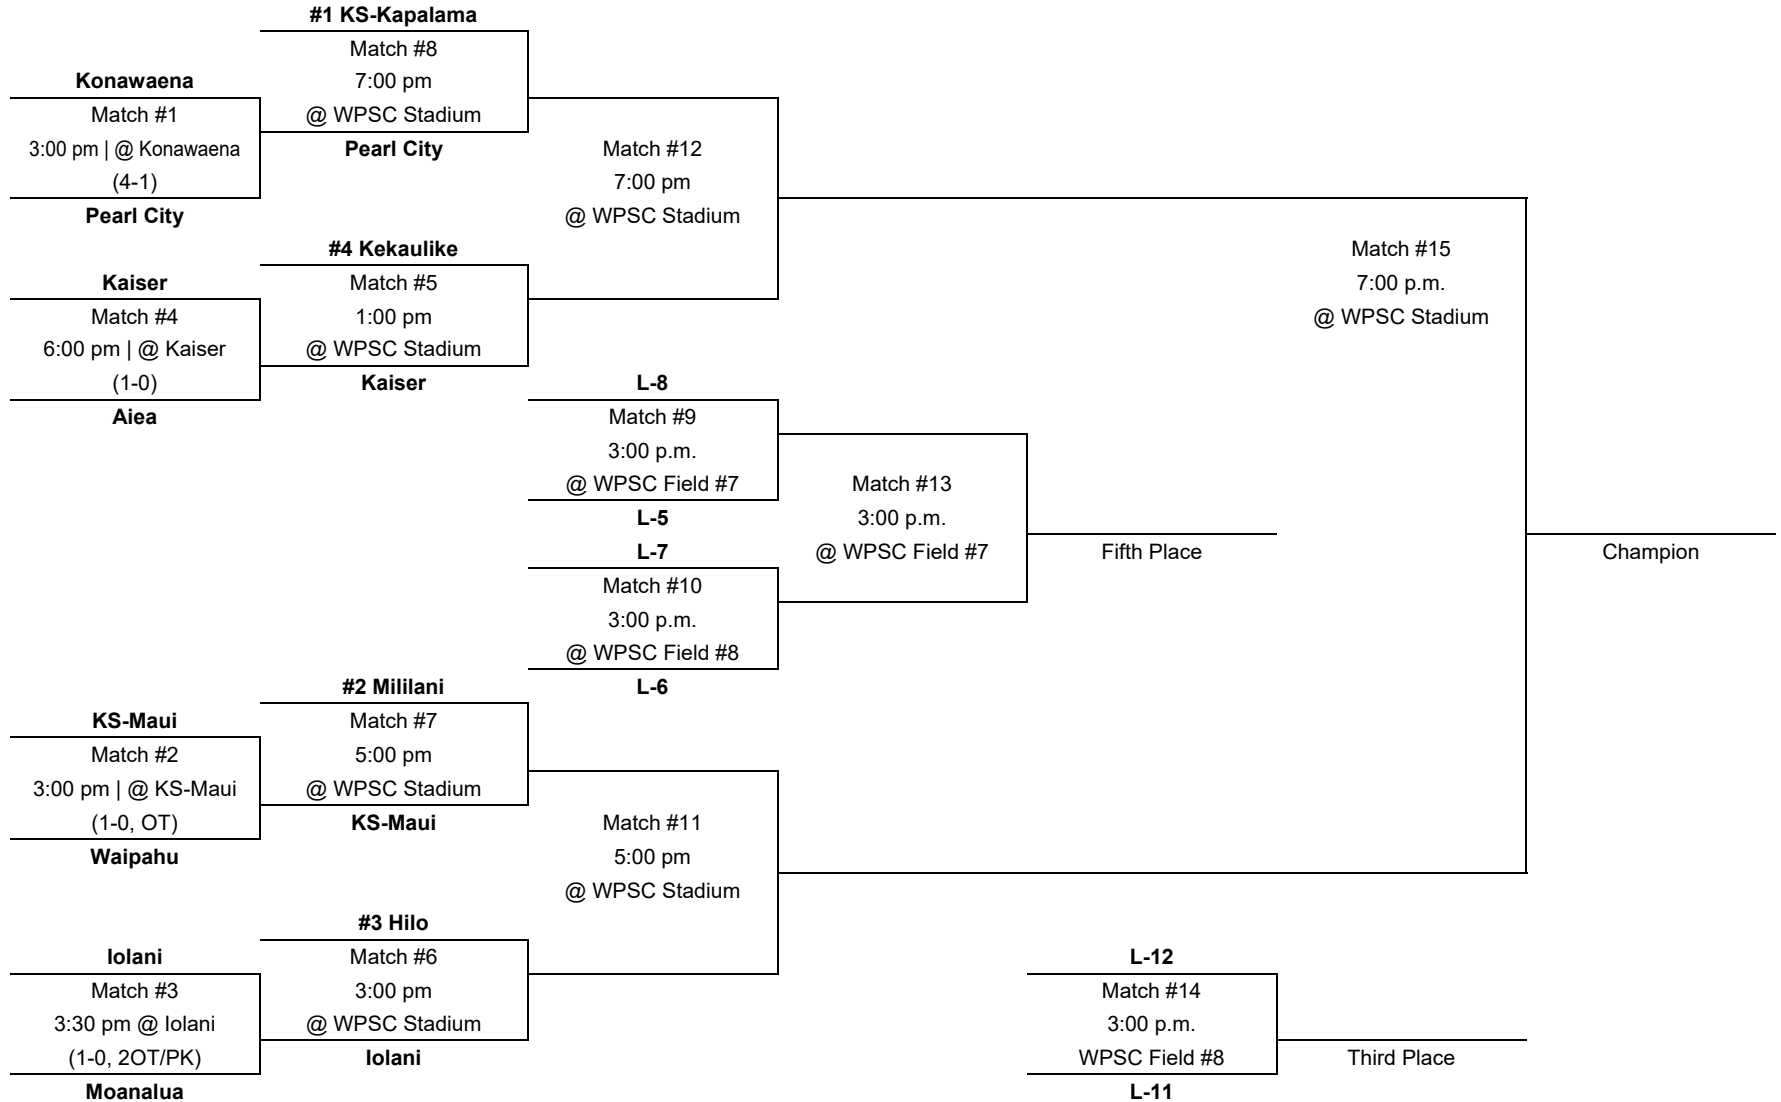

The Queen's Medical Center/HHSAA Girls Soccer State Championships kicks off Monday, Feb. 5, with the first-round regional matches of the Division I tournament.

Winners of this round advance to the quarterfinals at the Waipio Peninsula Soccer Complex main stadium, Thursday, Feb. 8.

The Division II tournament begins Wednesday, Feb. 7, with its traditional format, with all first-round matches kicking off at 3:00 pm on four fields.

TICKET PRICES

(Waipio Peninsula Soccer Complex stadium only):

THE QUEEN'S MEDICAL CENTER
GIRLS SOCCER STATE CHAMPIONSHIPS
DIVISION I BRACKET | FEBRUARY 5-10, 2018
AT SCHOOL SITES & WAIPIO PENINSULA SOCCER COMPLEX

Monday
Feb. 5

Thursday
Feb. 8

Friday
Feb. 9

Saturday
Feb. 10