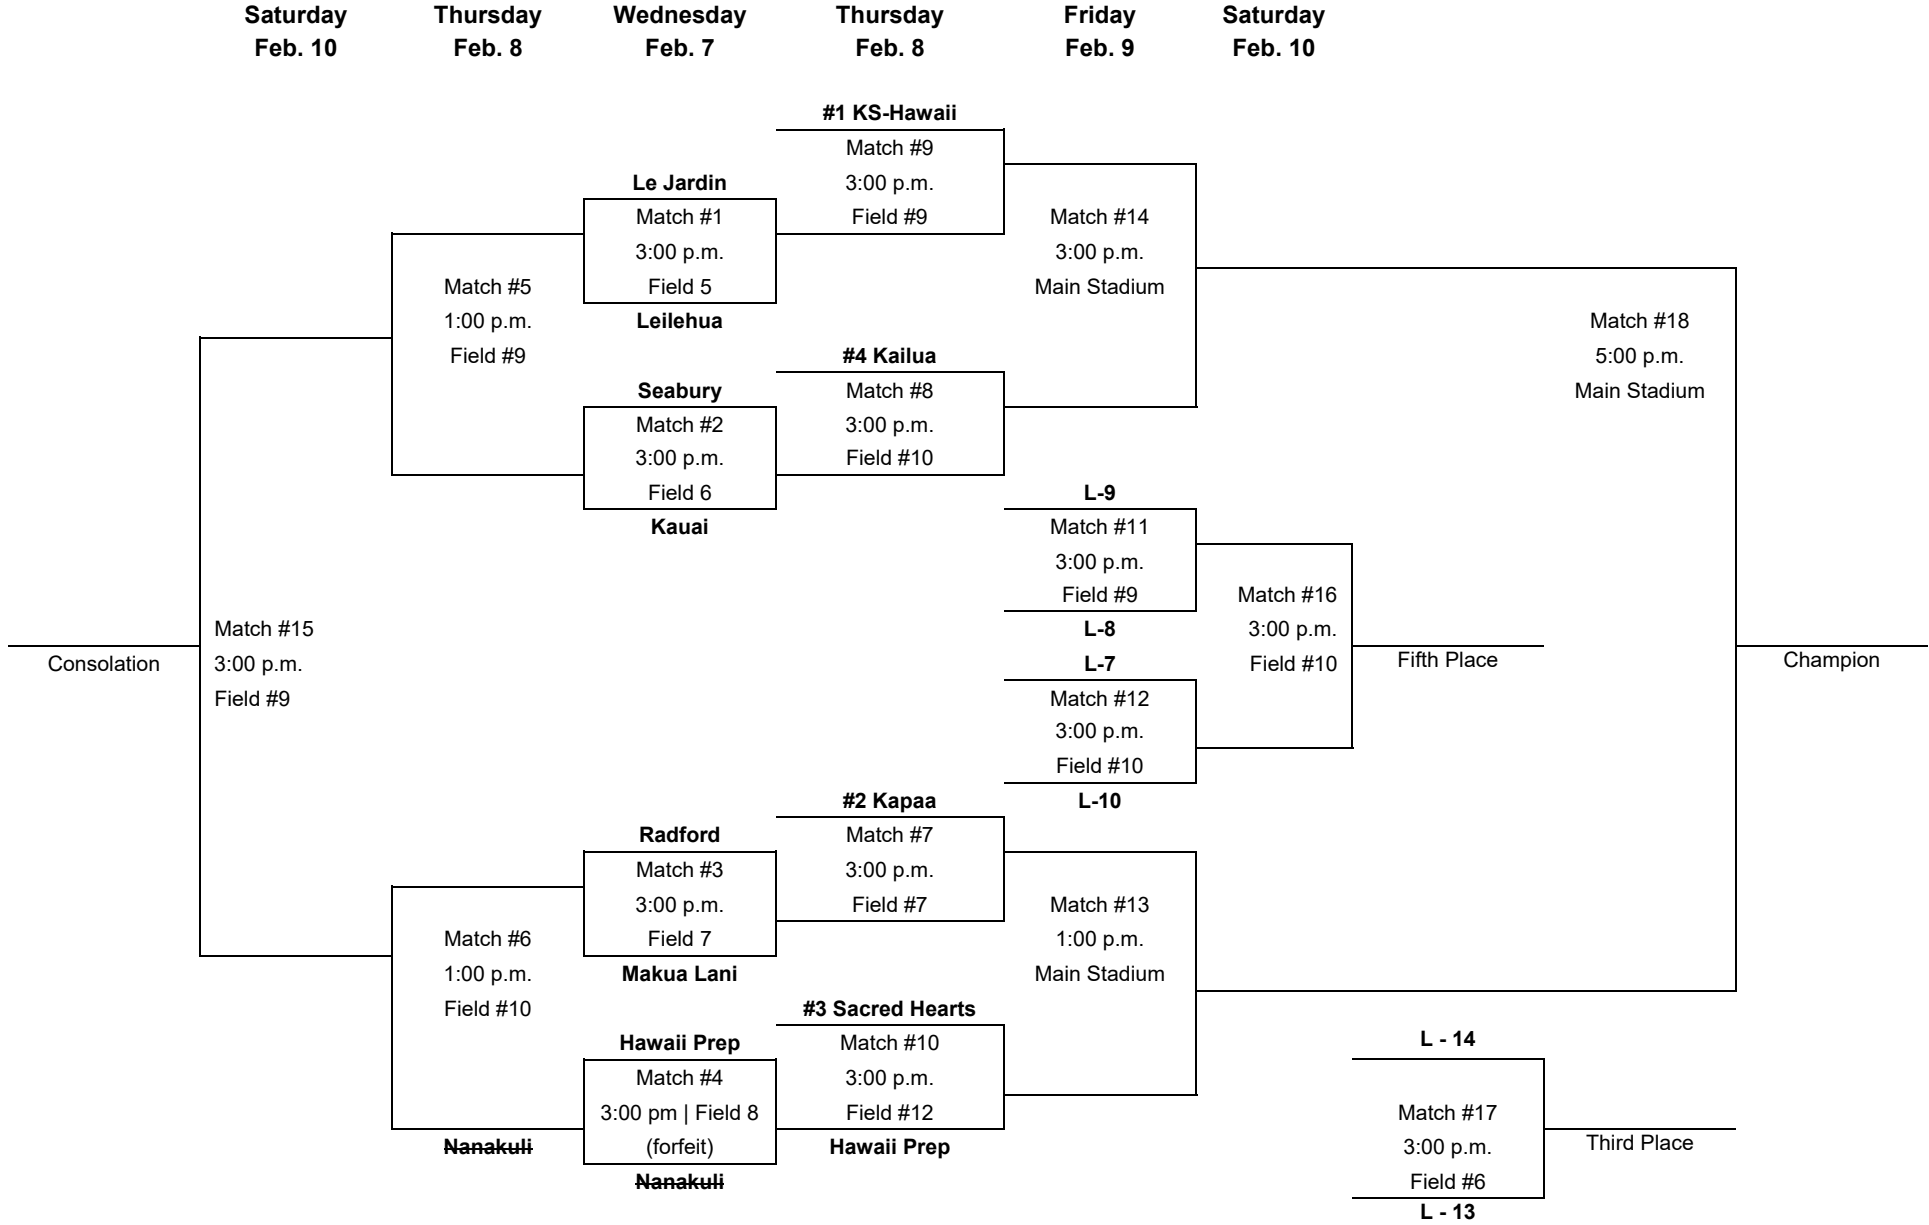

THE QUEEN'S MEDICAL CENTER

GIRLS SOCCER STATE CHAMPIONSHIPS

DIVISION II BRACKET | FEBRUARY 7-10, 2018

AT WAIPIO PENINSULA SOCCER COMPLEX