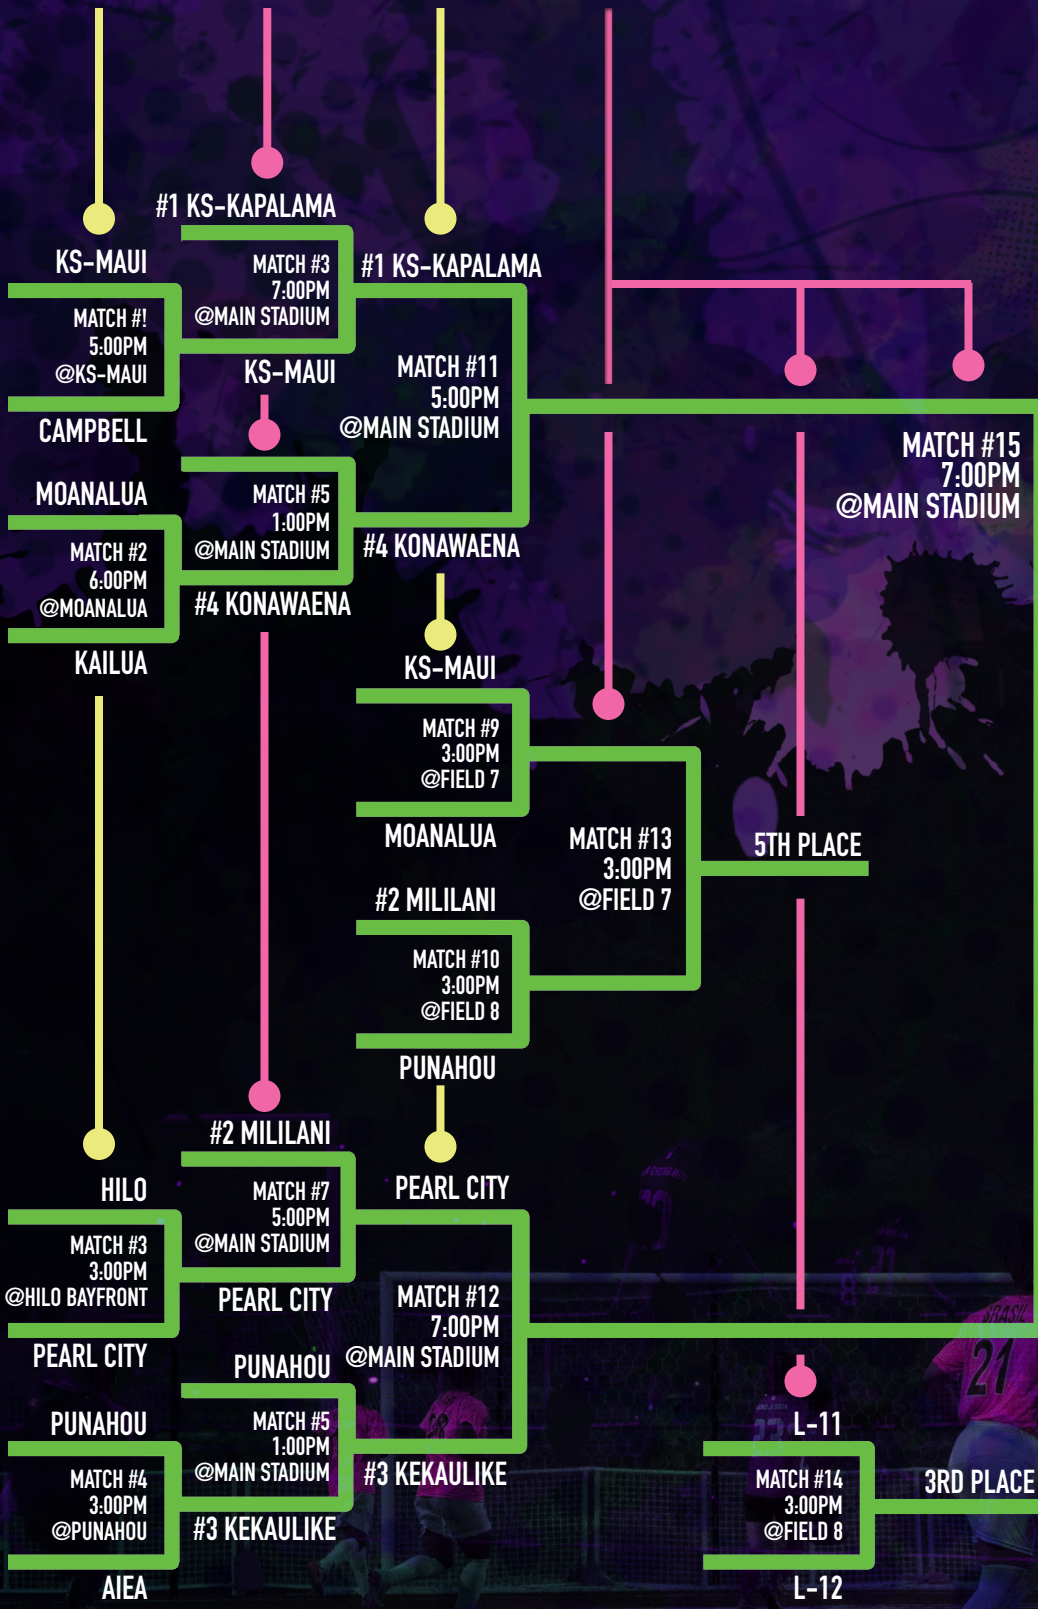

CHAMPIONSHIP MATCH

2020 THE QUEEN'S MEDICAL CENTER GIRLS SOCCER CHAMPIONSHIPS

DIVISION II FEBRUARY 5-8

CONSOLATION FEBRUARY 5-8

SATURDAY
FEBRUARY 8

FRIDAY
FEBRUARY 7

THURSDAY
FEBRUARY 6

WEDNESDAY
FEBRUARY 5