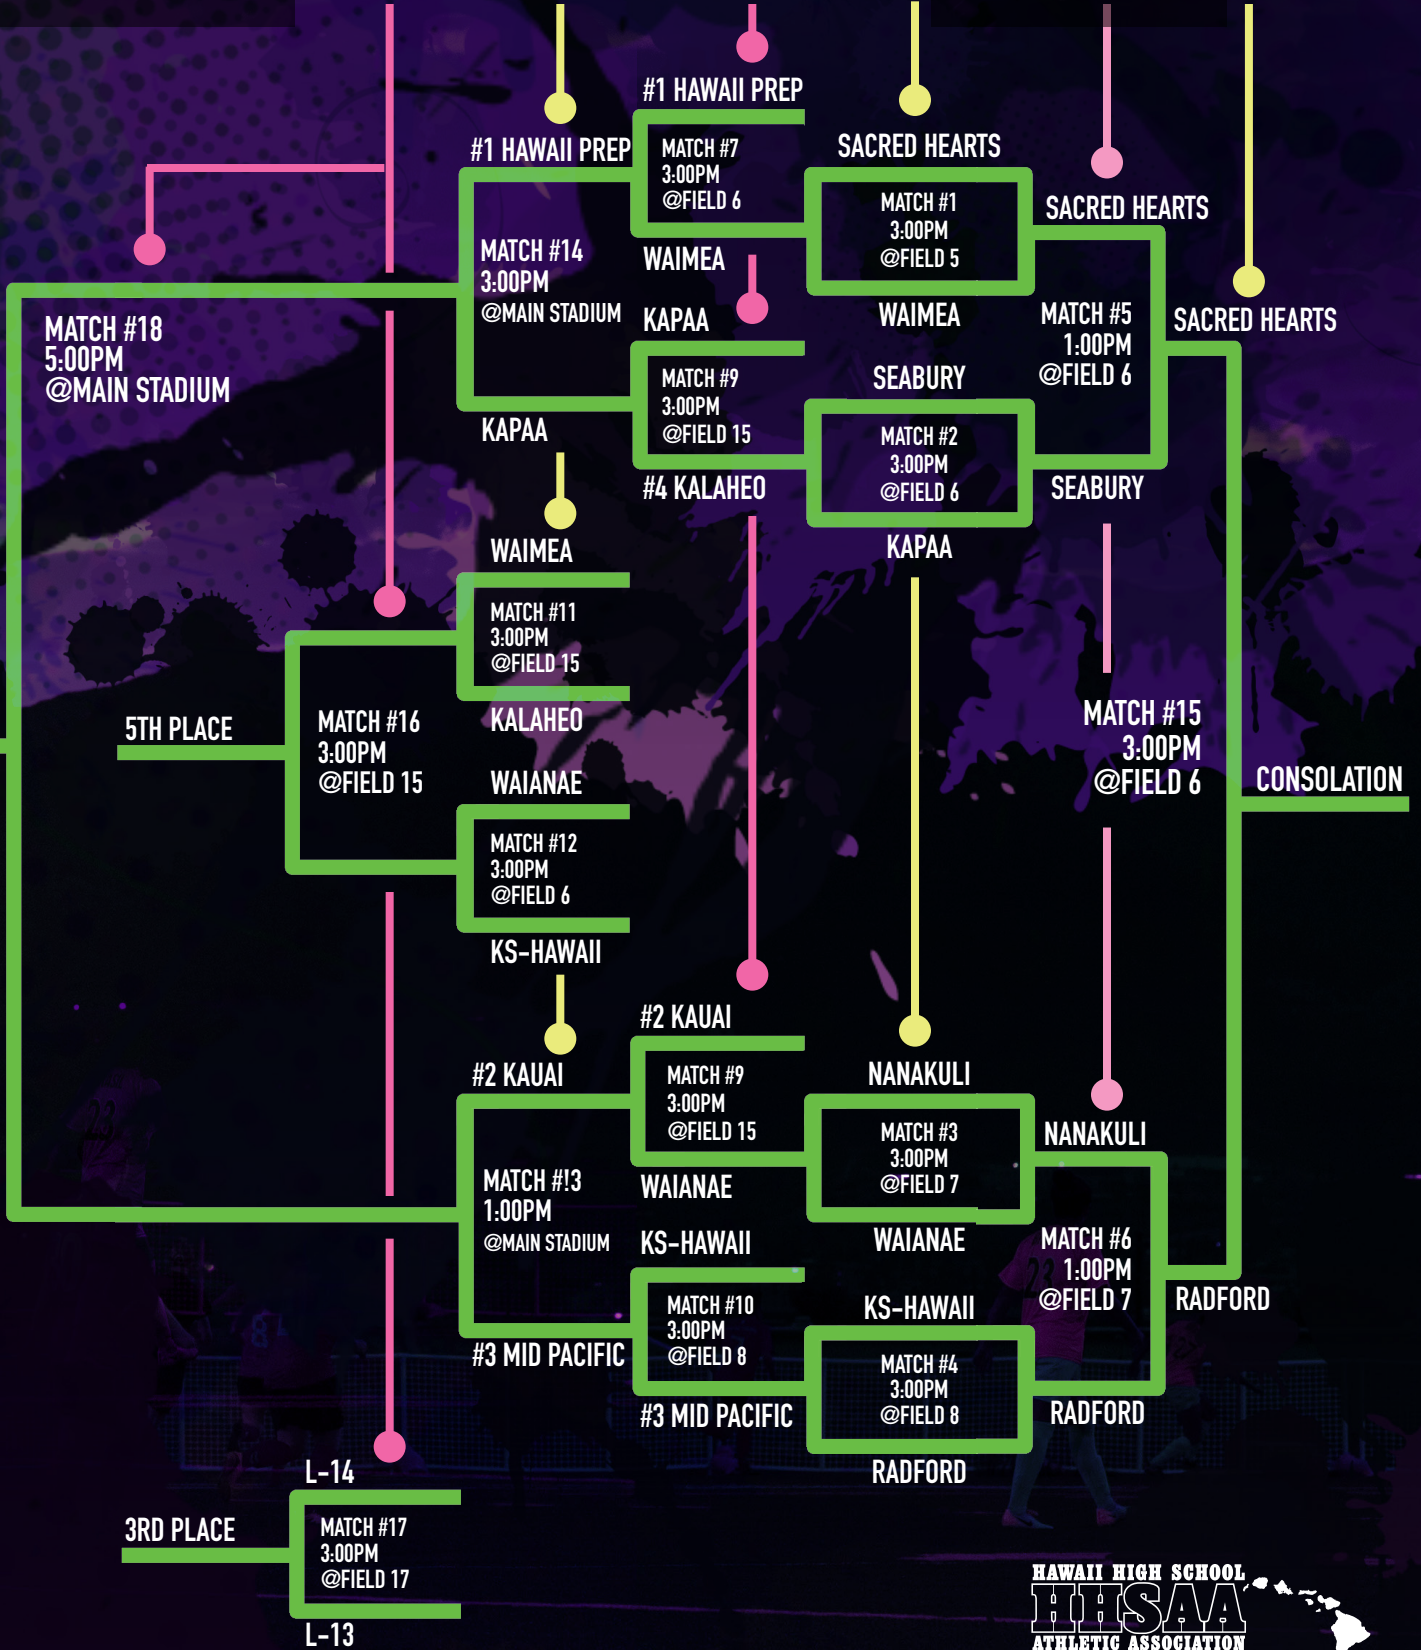

DIVISION II FEBRUARY 5-8

CONSOLATION FEBRUARY 5-8

SATURDAY
FEBRUARY 8

FRIDAY
FEBRUARY 7

THURSDAY
FEBRUARY 6

WEDNESDAY
FEBRUARY 5

THURSDAY
FEBRUARY 6

SATURDAY
FEBRUARY 8