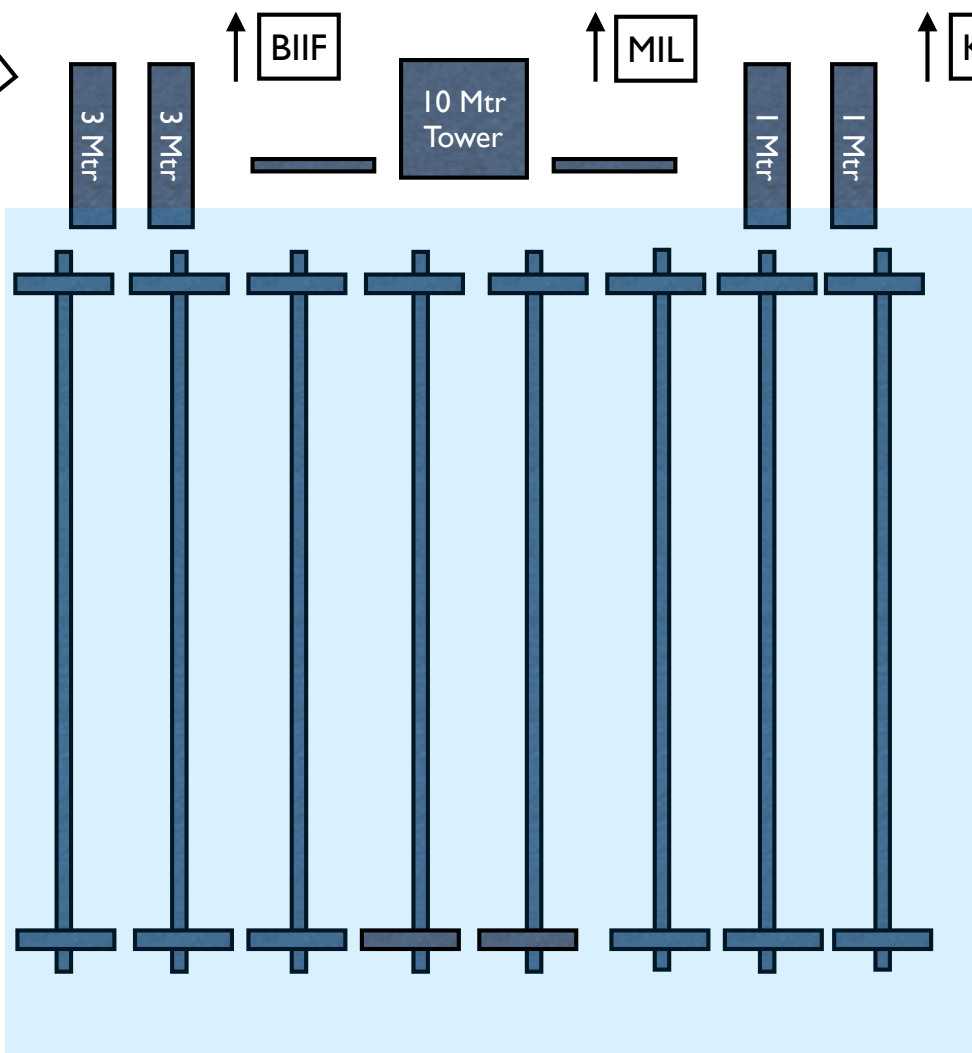

Awards

KS - All

LJA

Announcer

Officials

Trainers