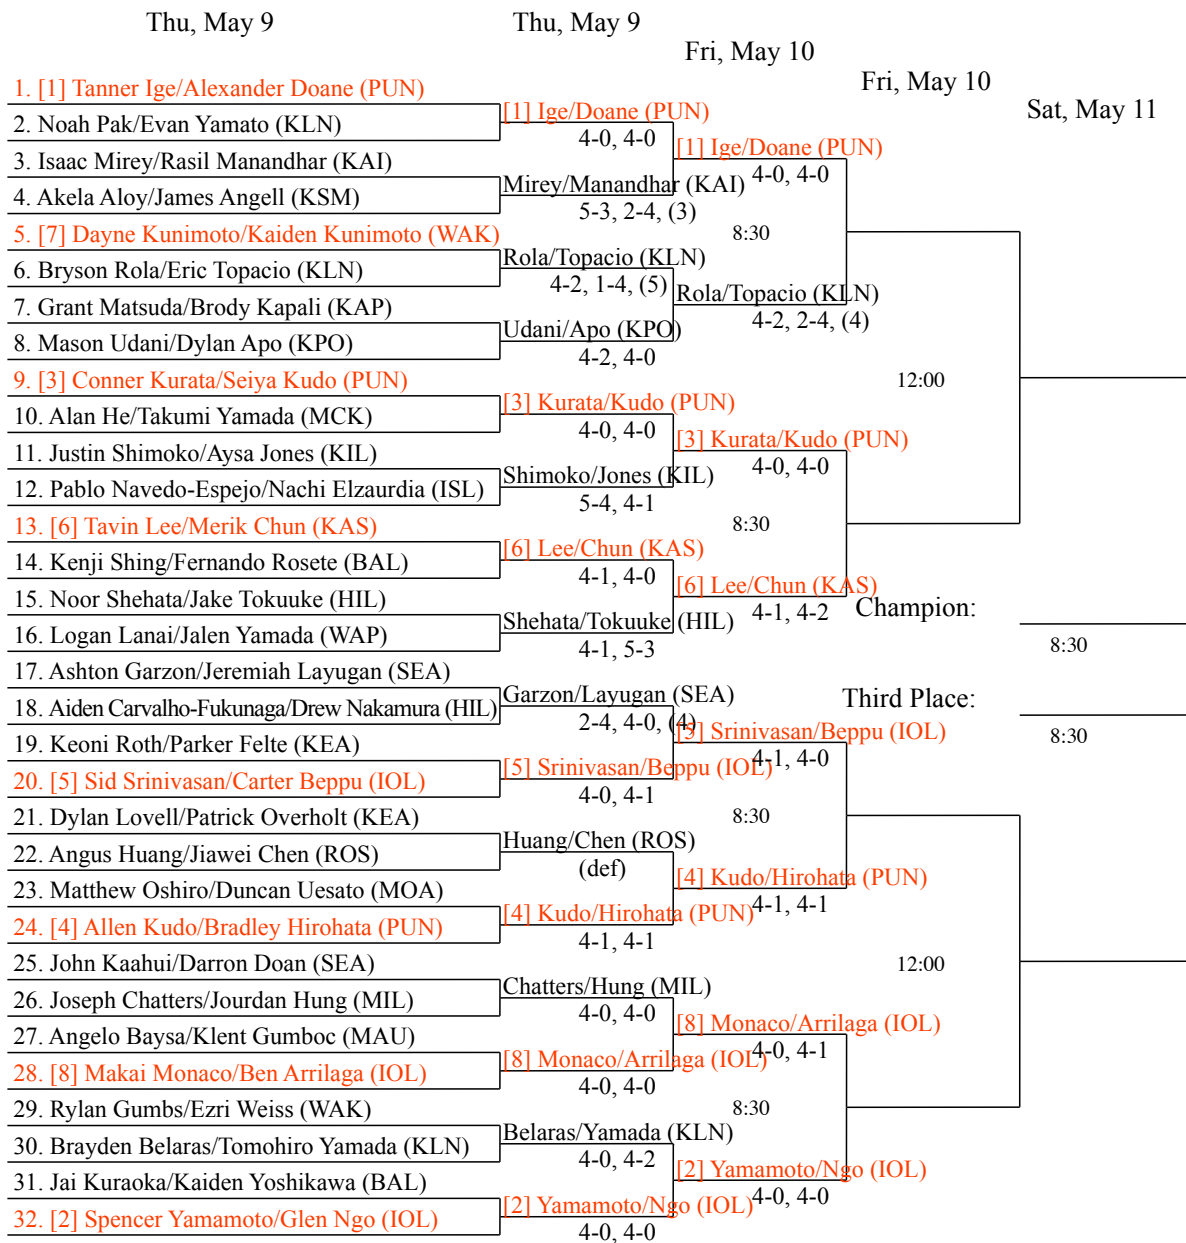

Seeded Players

- [1] Tanner Ige/Alexander Doane (PUN)
- [2] Spencer Yamamoto/Glen Ngo (IOL)
- [3] Conner Kurata/Seiya Kudo (PUN)
- [4] Allen Kudo/Bradley Hirohata (PUN)
- [5] Sid Srinivasan/Carter Beppu (IOL)
- [6] Tavin Lee/Merik Chun (KAS)
- [7] Dayne Kunimoto/Kaiden Kunimoto (WAK)
- [8] Makai Monaco/Ben Arrilaga (IOL)

Island Insurance/HHSAA
State Tennis Championships
May 9 – 11, 2024
Central Oahu Regional Park
Chairperson: Ross Kinsler
Referee: Bill Liston

Boys Doubles