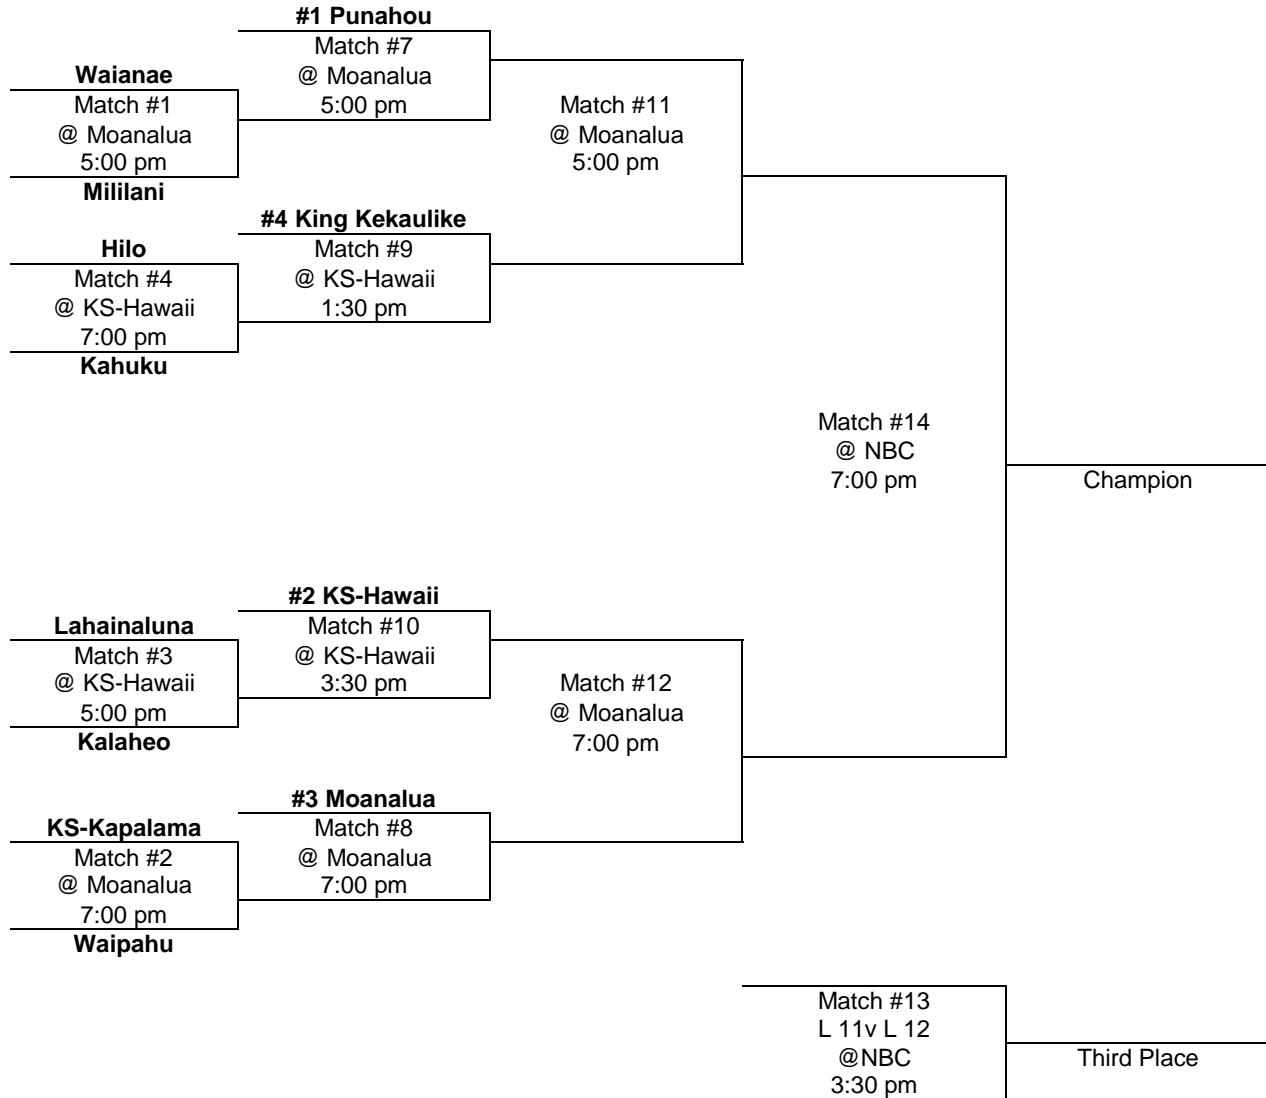

DIVISION I Boys Volleyball State Championships
May 8-9, 15-16, 2015
Moanalua High School, Kamehameha-Hawaii & Neal S. Blaisdell Arena

Saturday
May 9

Friday
May 8

Saturday
May 9

Friday
May 15

Saturday
May 16

L-1
Match #5
Oahu Regional
Consolation
@ Moanalua
3:30 pm
L-2

L-4
Match #6
Hilo Regional
Consolation
@ KS-Hawaii
12:00 pm
L-3