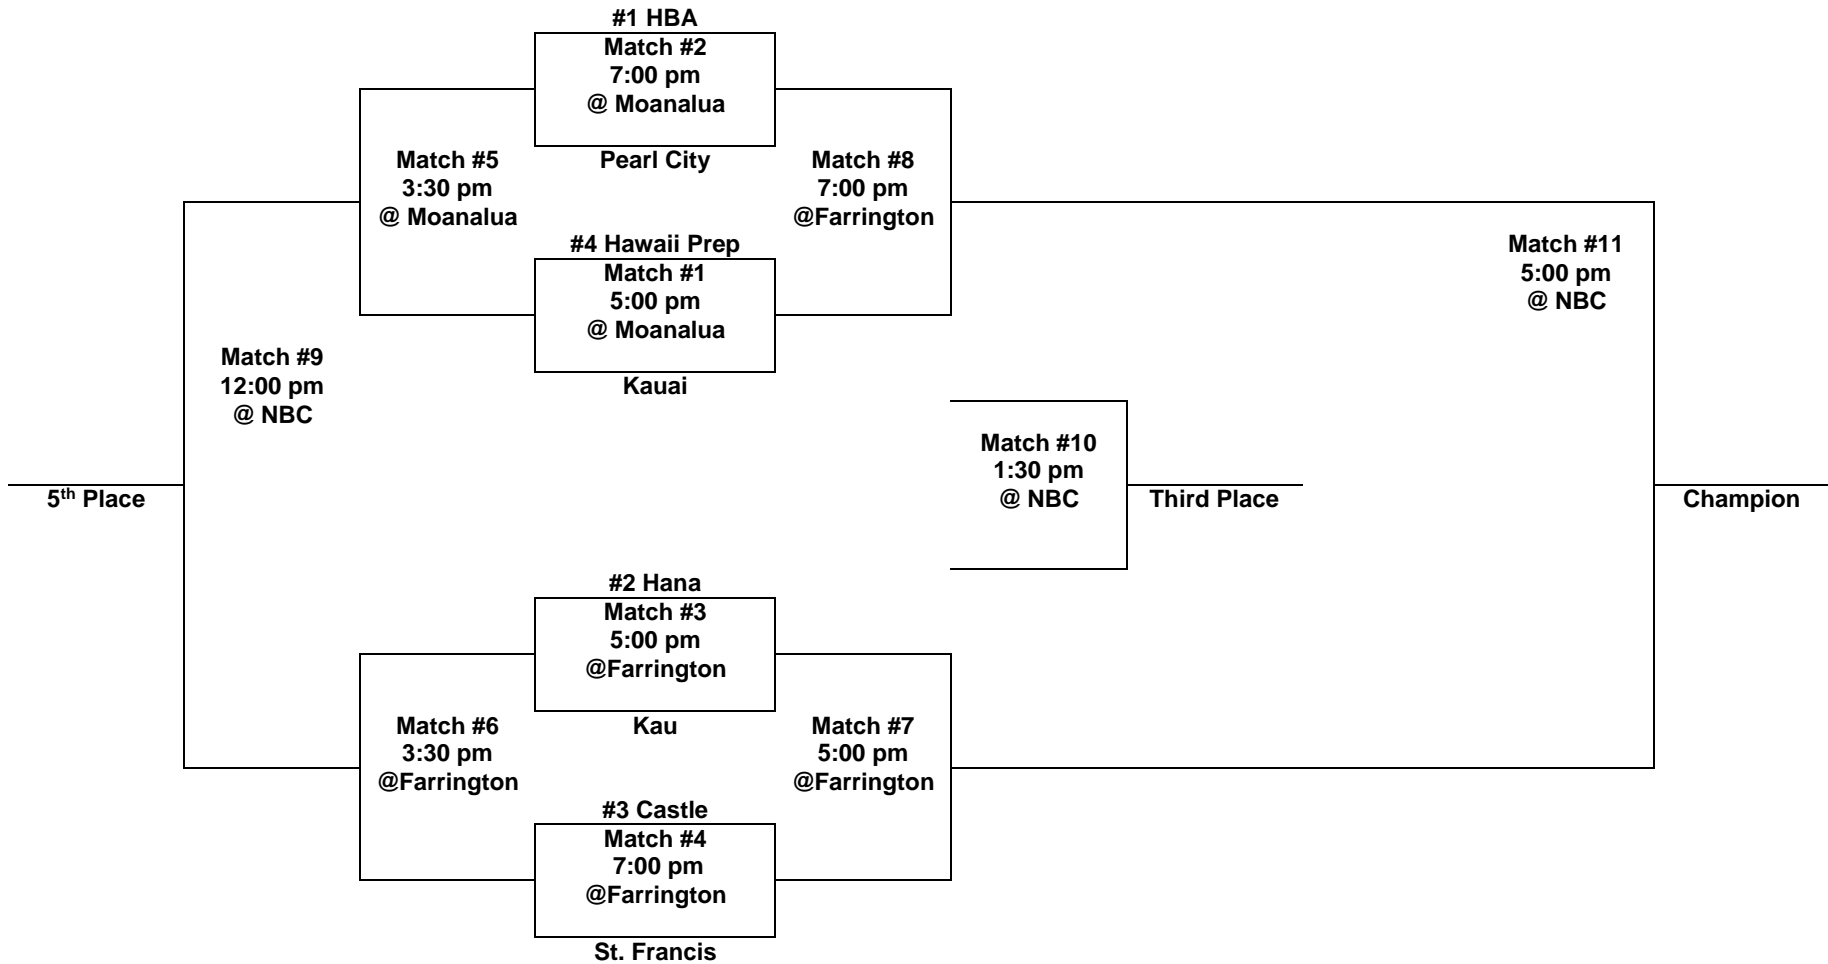

Saturday,  
May 16

Friday  
May 15

Thursday  
May 14

Friday,  
May 15

Saturday  
May 16

Saturday  
May 16

**HHSAA VOLLEYBALL TOURNAMENT CHAMPIONS - BOYS**

<u>Year</u>	<u>Champion</u>	<u>League</u>	<u>Coach</u>				
1969	Hilo	BIIF	Pete Nelson	1999	Punahou	ILH	Scott Rigg
1970	Farrington	OIA	Sam Koanui	2000	Punahou	ILH	Scott Rigg
1971	Farrington	OIA	Sam Koanui	2001	Kamehameha	ILH	Pono Maa
1972	Punahou	ILH	Chris McLachlin	2002	Kamehameha	ILH	Pono Maa
1973	Punahou	ILH	Chris McLachlin	2003	Iolani	ILH	Luis Ramirez
1974	Punahou	ILH	Chris McLachlin	2004	Punahou	ILH	Peter Balding
1975	Punahou	ILH	Chris McLachlin	<b><u>DIVISION I</u></b>			
1976	Punahou	ILH	Jim Iams, Jr.	<u>Year</u>	<u>Champion</u>	<u>League</u>	<u>Coach</u>
1977	Roosevelt	OIA	Robin Goo	2005	Punahou	ILH	Peter Balding
1978	Roosevelt	OIA	Robin Goo	2006	Punahou	ILH	Peter Balding
1979	Roosevelt	OIA	Robin Goo	2008	Iolani	ILH	Mike Among
1980	Punahou	ILH	Jim Iams	2009	Punahou	ILH	Rick Tune
1981	Punahou	ILH	Jim Iams	2010	Punahou	ILH	Rick Tune
1982	Punahou	ILH	Chris McLachlin	2011	Kamehameha	ILH	Kainoa Downing
1983	Punahou	ILH	Chris McLachlin	2012	Punahou	ILH	Rick Tune
1984	Punahou	ILH	Chris McLachlin	2013	Punahou	ILH	Rick Tune
1985	Punahou	ILH	Chris McLachlin	2014	Punahou	ILH	Rick Tune
1986	Punahou	ILH	Chris McLachlin	<b><u>DIVISION II</u></b>			
1987	Punahou	ILH	Chris McLachlin	<u>Year</u>	<u>Champion</u>	<u>League</u>	<u>Coach</u>
1988	Punahou	ILH	Chris McLachlin	2005	Kapaa	KIF	Merrill Carvalho
1989	Punahou	ILH	Peter Balding	2006	Maryknoll	ILH	Shawn Doo
1990	Punahou	ILH	Peter Balding	2008	Hawaii Baptist	ILH	Teoni Obrey
1991	Kamehameha	ILH	Reydan Ahuna	2009	Hawaii Baptist	ILH	Teoni Obrey
1992	Punahou	ILH	Scott Rigg	2010	Seabury Hall	MIL	Caleb Palmer
1993	Kamehameha	ILH	Reydan Ahuna	2011	Hawaii Baptist	ILH	Teoni Obrey
1994	Punahou	ILH	Lyman Lacro	2012	Hawaii Baptist	ILH	Teoni Obrey
1995	Punahou	ILH	Lyman Lacro	2013	Hawaii Baptist	ILH	Teoni Obrey
1996	Punahou	ILH	Lyman Lacro	2014	Hawaii Baptist	ILH	Teoni Obrey
<u>Year</u>	<u>Champion</u>	<u>League</u>	<u>Coach</u>				
1997	Punahou	ILH	Scott Rigg				
1998	Punahou	ILH	Scott Rigg				