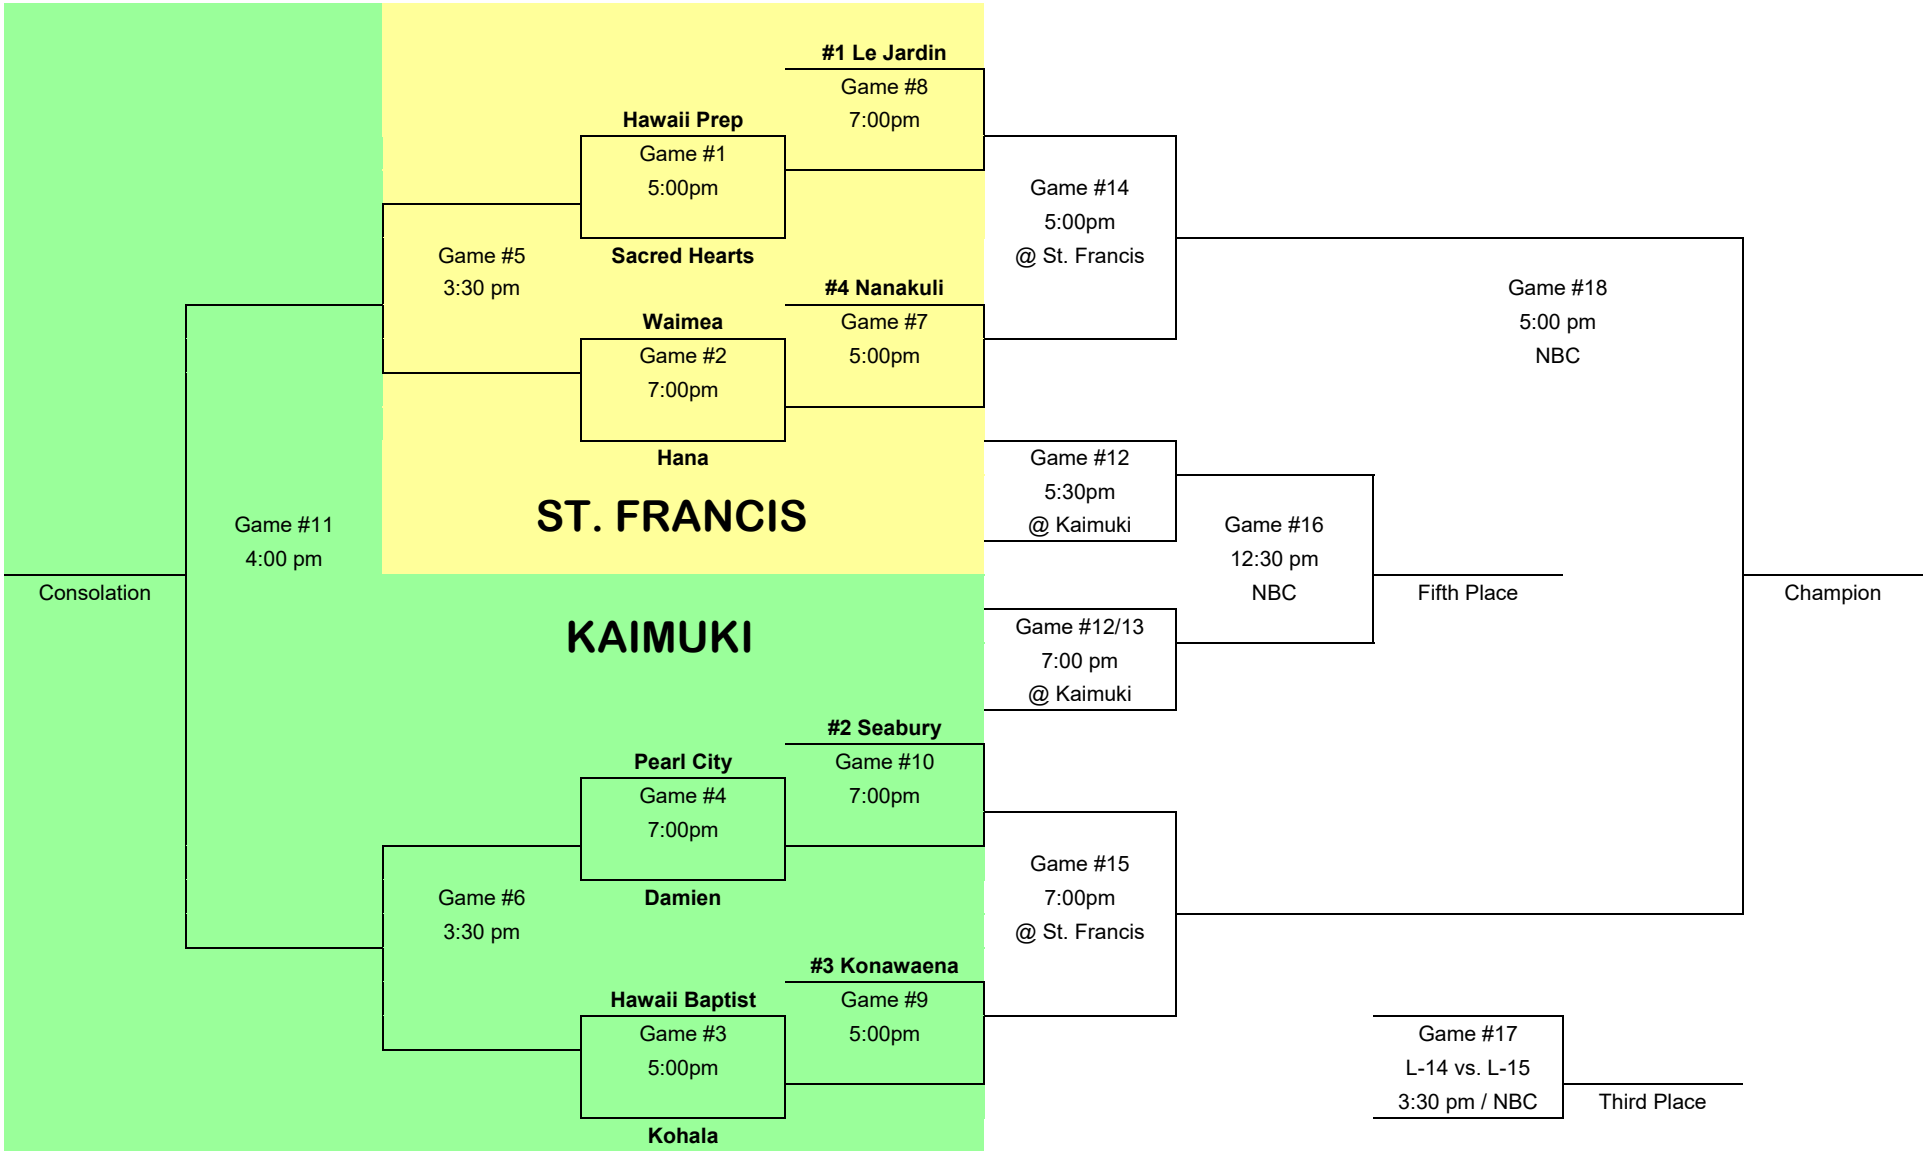

NEW CITY NISSAN
HAWAII HIGH SCHOOL ATHLETIC ASSOCIATION
DIVISION II BRACKET - GIRLS VOLLEYBALL STATE CHAMPIONSHIPS
OCTOBER 25-28, 2017

Friday, Oct. 27   Thursday, Oct. 26   Wednesday, Oct. 25   Thursday, Oct. 26   Friday, Oct. 27   Saturday, Oct. 28