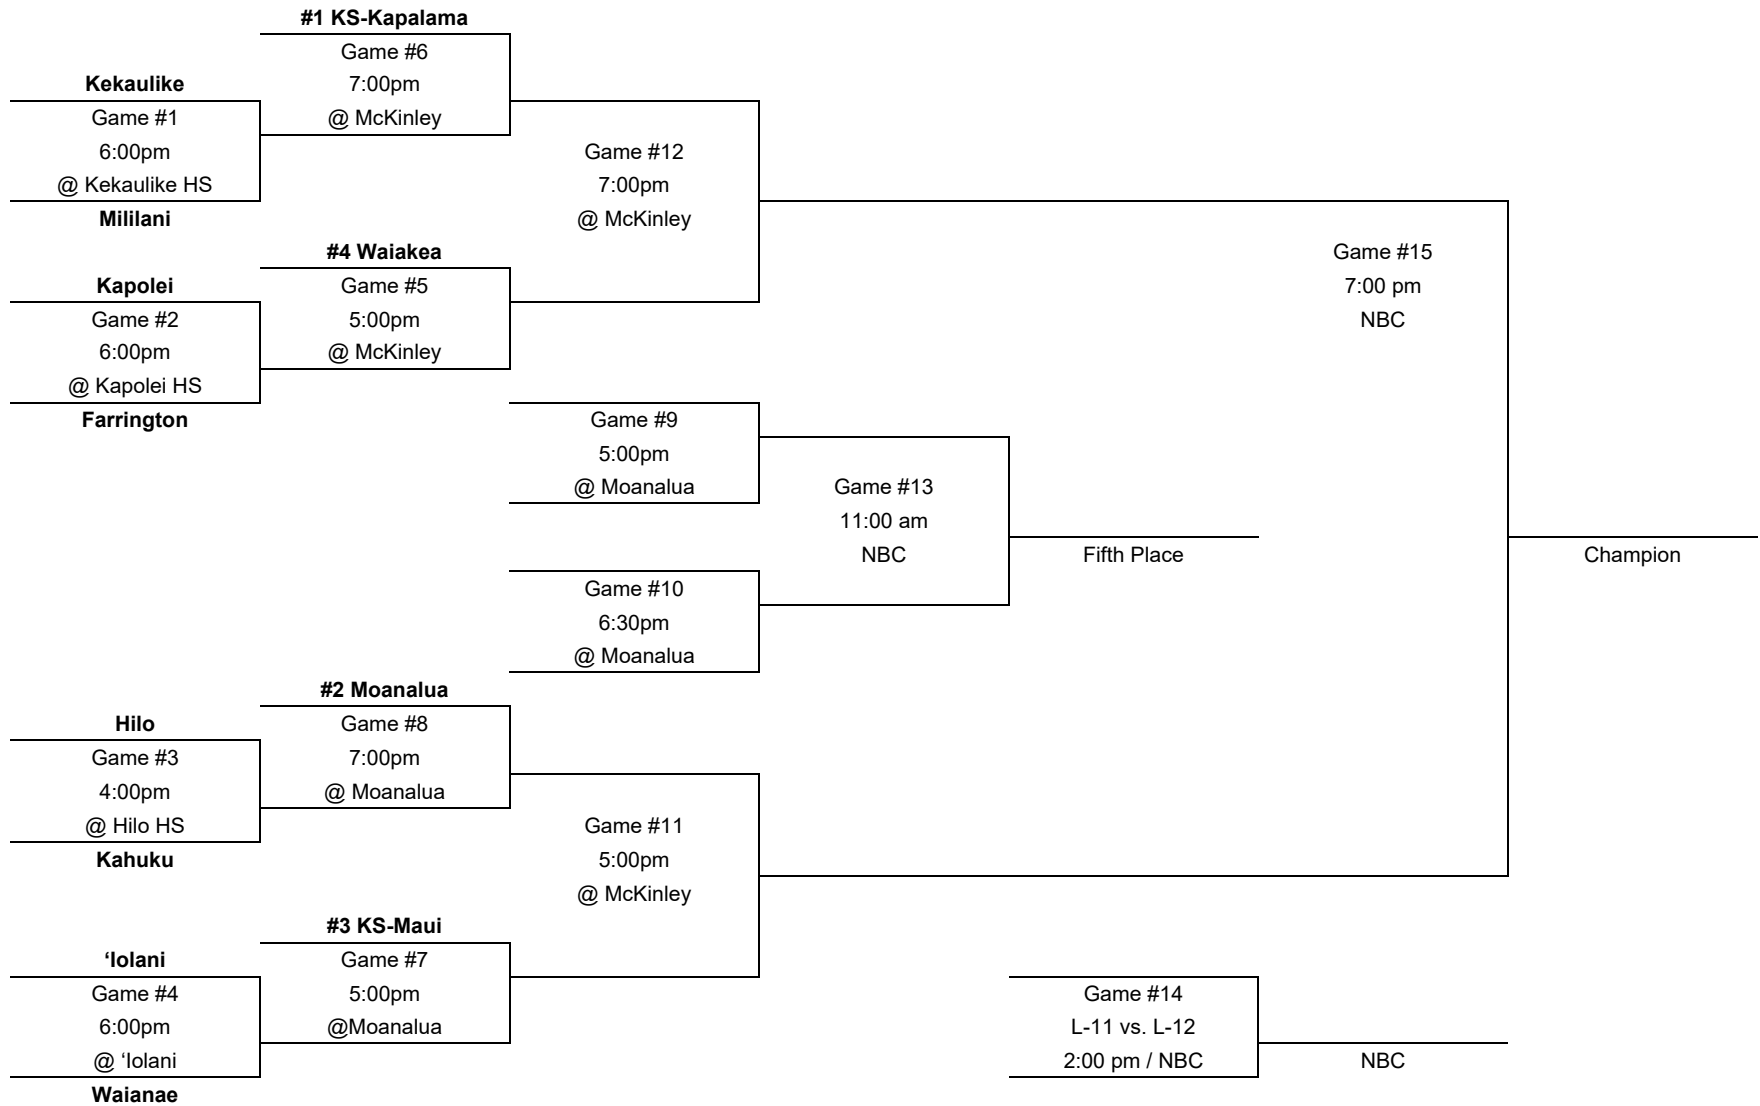

### DIVISION I BRACKET - GIRLS VOLLEYBALL STATE CHAMPIONSHIPS

OCTOBER 23-28, 2017

**Monday**  
Oct. 23

**Thursday**  
Oct. 26

**Friday**  
Oct. 27

**Saturday**  
Oct. 28

**NEW CITY NISSAN**  
**HAWAII HIGH SCHOOL ATHLETIC ASSOCIATION**  
**DIVISION II BRACKET - GIRLS VOLLEYBALL STATE CHAMPIONSHIPS**  
**OCTOBER 25-28, 2017**