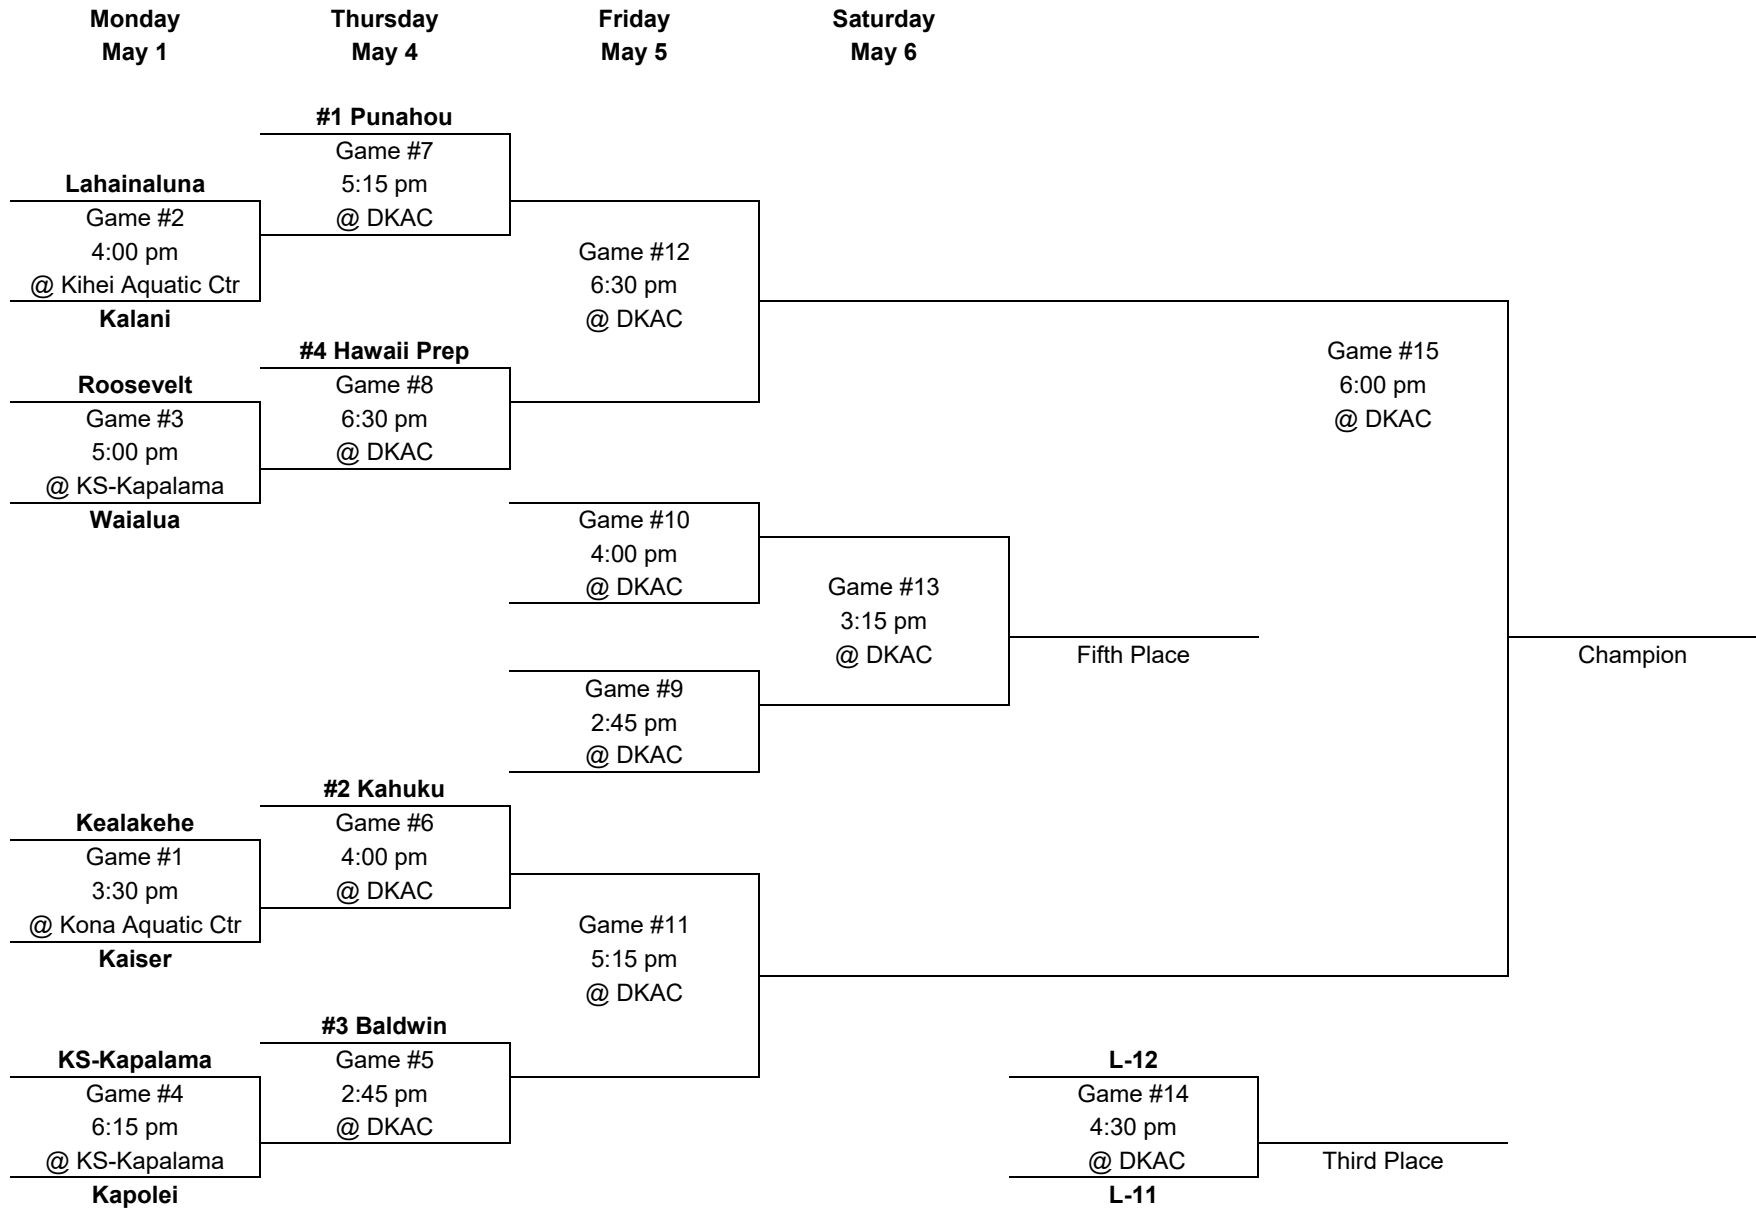

Stanford Carr Development

GIRLS WATER POLO STATE CHAMPIONSHIPS

MAY 1-6, 2017
Duke Kahanamoku Aquatic Complex, University of Hawaii Manoa

HHSAA GIRLS WATER POLO CHAMPIONS & SEMIFINALISTS

YEAR	CHAMPION	HEAD COACH	RUNNER-UP	THIRD	FOURTH
8-TEAM FORMAT					
2004	Punahou	Ken Smith	Kamehameha	Kahuku	Hawaii Prep
2005	Punahou	Ken Smith	Kahuku	Hilo	Roosevelt
2006	Kamehameha	Danielle Mulford	Kahuku	Roosevelt	Hilo
2007	'Iolani	Linda Look	Kahuku	Hawaii Prep	Lahainaluna
12-TEAM FORMAT					
2008	Punahou	Ken Smith	Kamehameha	Kahuku	Lahainaluna
2009	Punahou	Ken Smith	Kamehameha	Roosevelt	Kahuku
2010	Punahou	Ken Smith	'Iolani	Kahuku	Lahainaluna
2011	Punahou	Ken Smith	Kamehameha	Kahuku	KS-Hawaii
2012	Punahou	Ken Smith	Kamehameha	Kahuku	Kapolei
2013	Punahou	Ken Smith	Kahuku	'Iolani	Kapolei
2014	Punahou	Ken Smith	'Iolani	Kahuku	Mililani
2015	Punahou	Ken Smith	Kamehameha	Kahuku	Kapolei
2016	Punahou	Ken Smith	Kamehameha	Kahuku	Roosevelt

HHSAA GIRLS WATER POLO TOURNAMENT APPEARANCES (2004-2016)

TEAMS	App.	Games	Won	Loss	Pct.	1st	2nd	3rd	4th	5th	6th	Con	Appearances (year) (bold denotes champion)
Baldwin	7	20	5	15	0.250						1		2005, 11, 12, 13, 14, 15, 16
Hawaii Prep	6	17	8	9	0.470			1	1	1		1	2004, 05, 06, 10, 13, 16
Hilo	4	13	6	7	0.461			1	1		2		2005, 06, 08, 09
'Iolani	4	15	12	3	0.800	1	2	1					2007, 10, 13, 14
Kahuku	13	40	26	14	0.650		4	8	1				2004, 05, 06, 07, 08, 09, 10, 11, 12, 13, 14, 15, 16
Kaiser	8	23	10	13	0.434							3	2004, 10, 11, 12, 13, 14, 15, 16
Kalani	7	21	5	16	0.238						1		2004, 05, 06, 08, 09, 15, 16
Kamehameha–Hawaii	11	33	17	16	0.515				1	8	1		2006, 07, 08, 09, 10, 11, 12, 13, 14, 15, 16
Kamehameha–Kapalama	8	30	23	7	0.766	1	7						2004, 06, 08, 09, 11, 12, 15, 16
Kamehameha–Maui	3	7	1	6	0.142								2008, 09, 12
Kapolei	12	35	11	24	0.314				3		1		2005, 06, 07, 08, 09, 10, 11, 12, 13, 14, 15, 16
Kealakehe	2	5	2	3	0.400							1	2010, 14
Konawaena	1	2	0	2	0.000								2015
Lahainaluna	10	29	11	18	0.379				3	2	3		2006, 07, 08, 09, 10, 11, 13, 14, 15, 16
Leilehua	8	21	6	15	0.285							2	2007, 08, 09, 10, 11, 12, 14, 15
Mililani	7	22	10	12	0.454				1		1	2	2008, 09, 10, 11, 12, 13, 14
Moanalua	1	2	0	2	0.000								2013
Punahou	11	33	33	0	1.000	11							2004, 05, 08, 09, 10, 11, 12, 13, 14, 15, 16
Roosevelt	13	40	17	23	0.425			2	2	1	2		2004, 05, 06, 07, 08, 09, 10, 11, 12, 13, 14, 15, 16
Waiakea	3	10	4	6	0.400					1	1		2004, 11, 12
Waialua	1	2	0	2	0.000								16

Noteworthy performances:

Kahuku: qualified every year in the history of the tournament (13, 2004-16).

Kapolei: 12-consecutive tournament appearances (2005-16).

Punahou: 33-0 record in state tournament; won state title every year it qualified for the tournament (11).

Roosevelt: qualified every year in the history of the tournament (13, 2004-16).