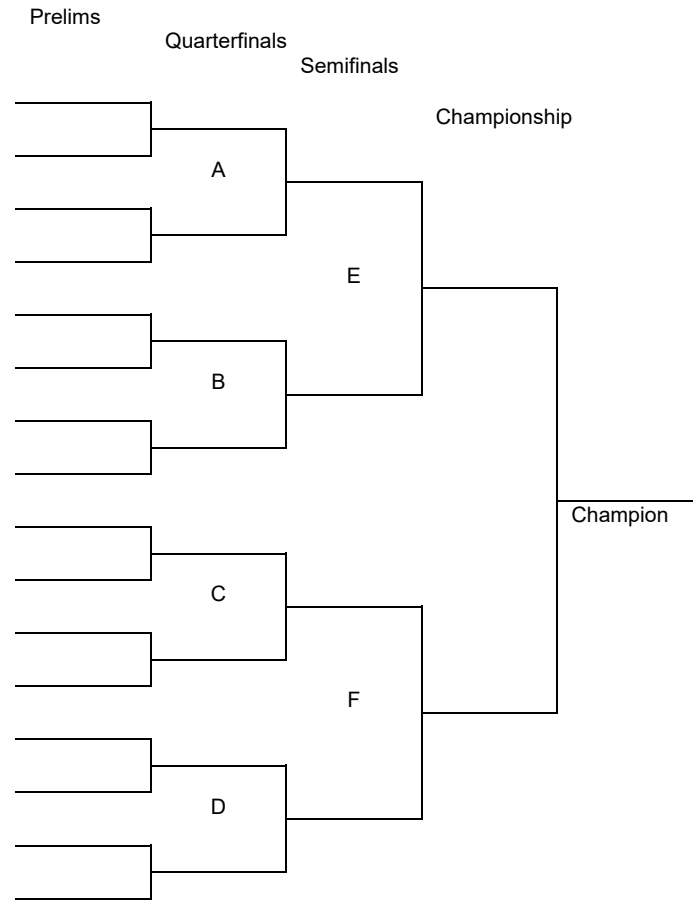

Championship