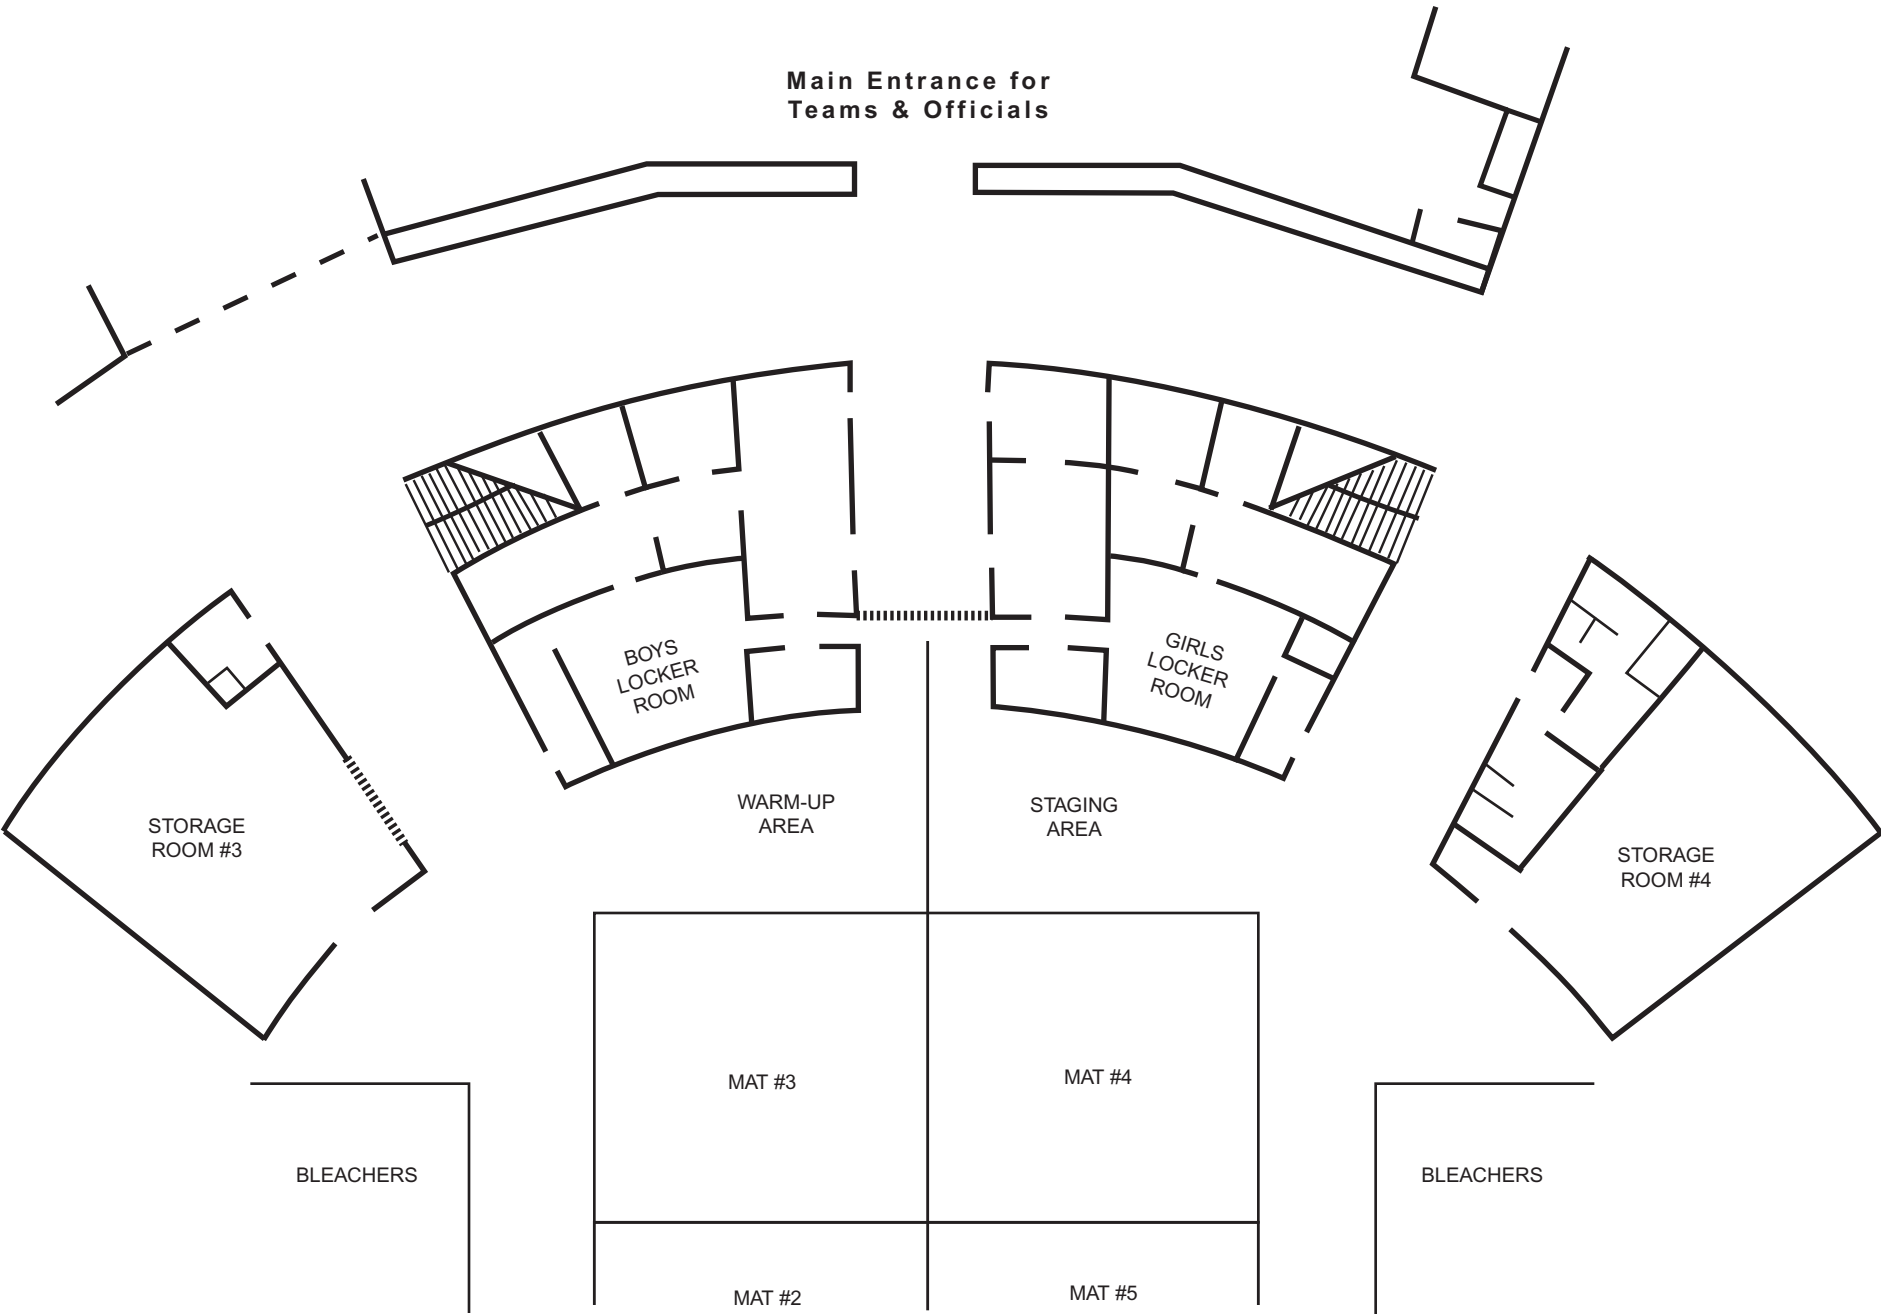

Neal S. Blaisdell Center
HHSAA STATE
WRESTLING CHAMPIONSHIPS