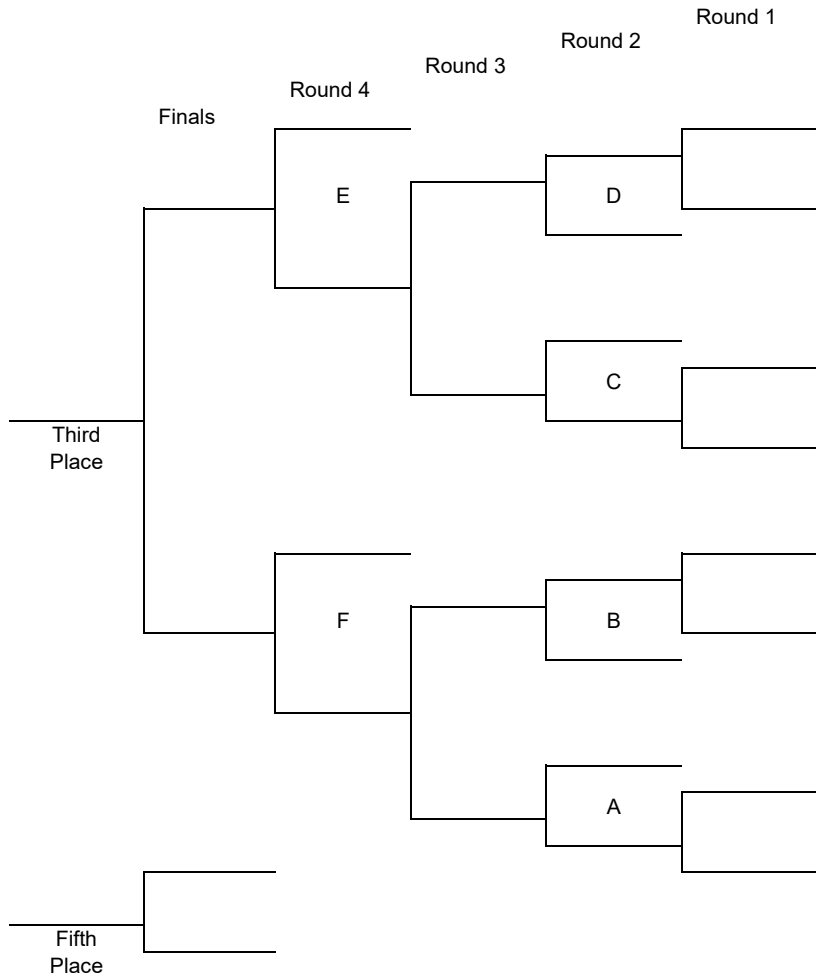

WRESTLING CHAMPIONSHIP

Wt. Class _____

Consolation