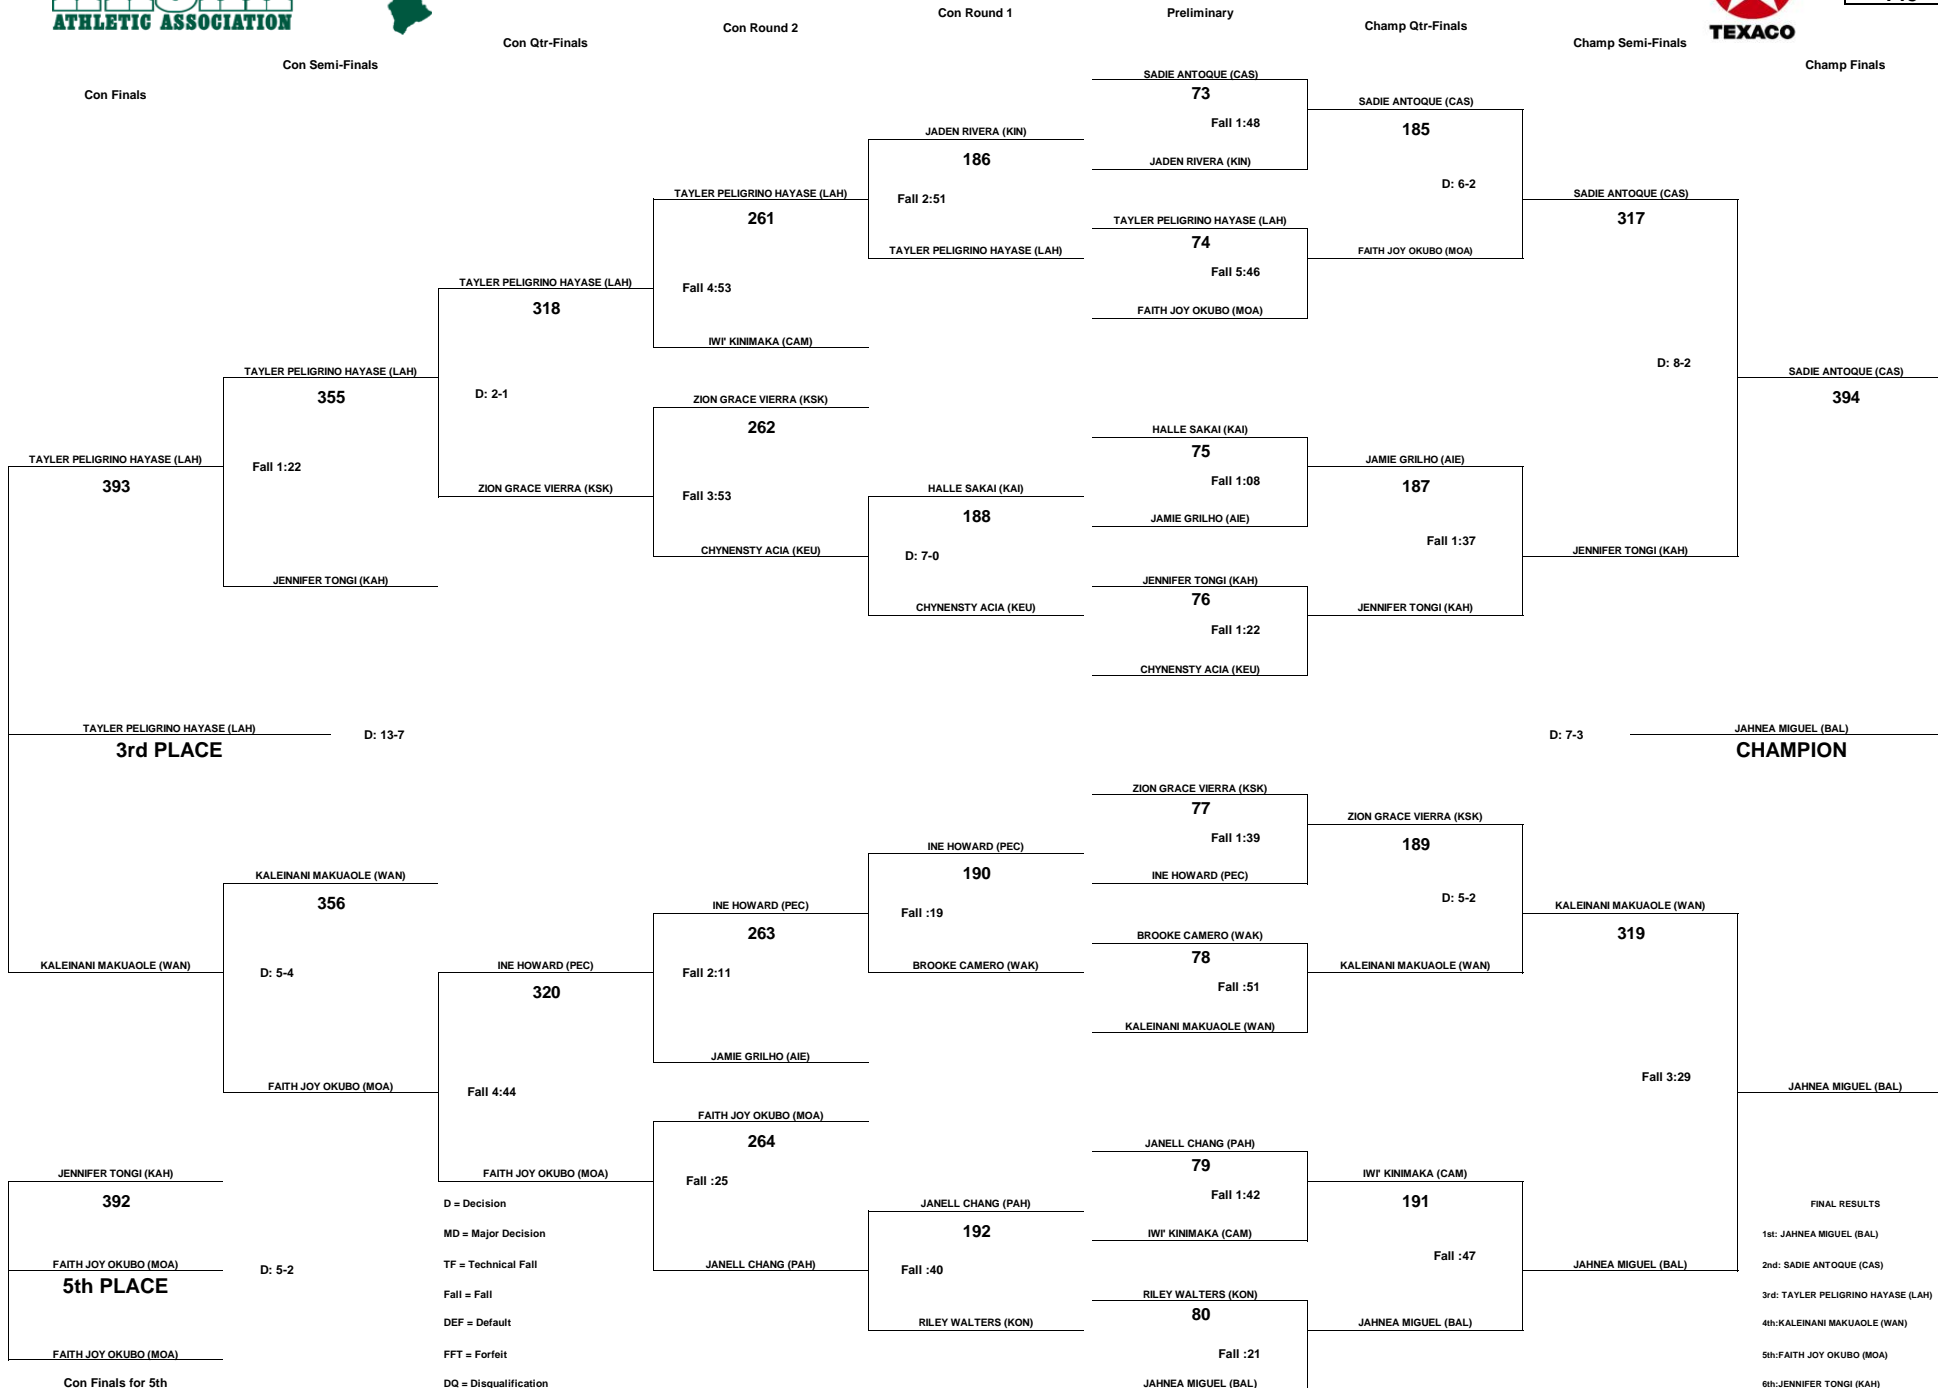

TEXACO-HAWAII HIGH SCHOOL ATHLETIC ASSOCIATION 2018 GIRLS WRESTLING CHAMPIONSHIPS

WEIGHT CLASS
145