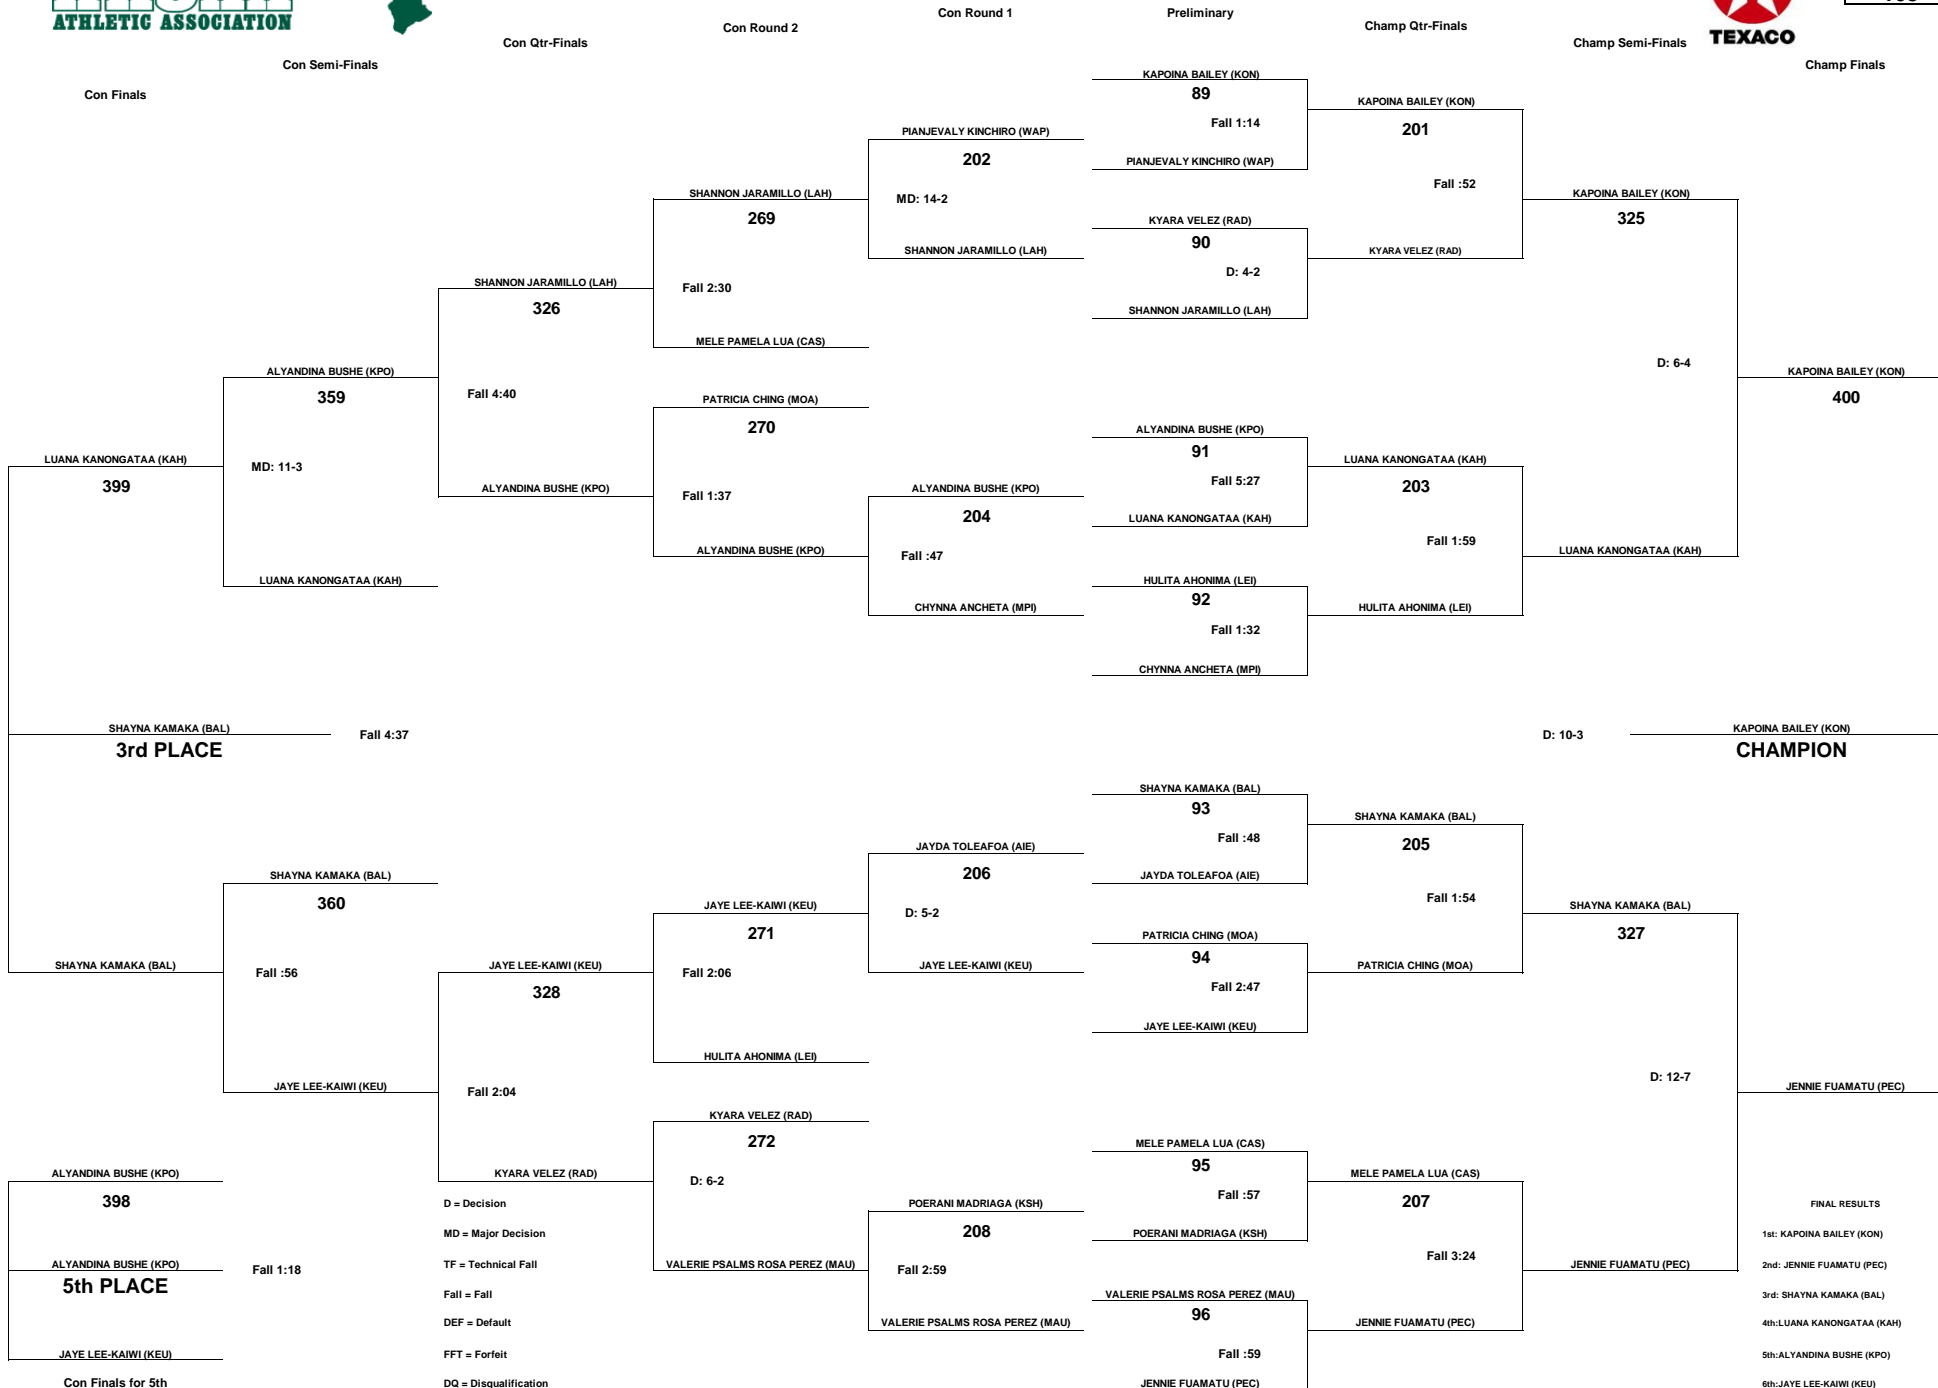

TEXACO-HAWAII HIGH SCHOOL ATHLETIC ASSOCIATION 2018 GIRLS WRESTLING CHAMPIONSHIPS

WEIGHT CLASS
168

D = Decision
MD = Major Decision
TF = Technical Fall
Fall = Fall
DEF = Default
FFT = Forfeit
DQ = Disqualification

Con Finals for 5th