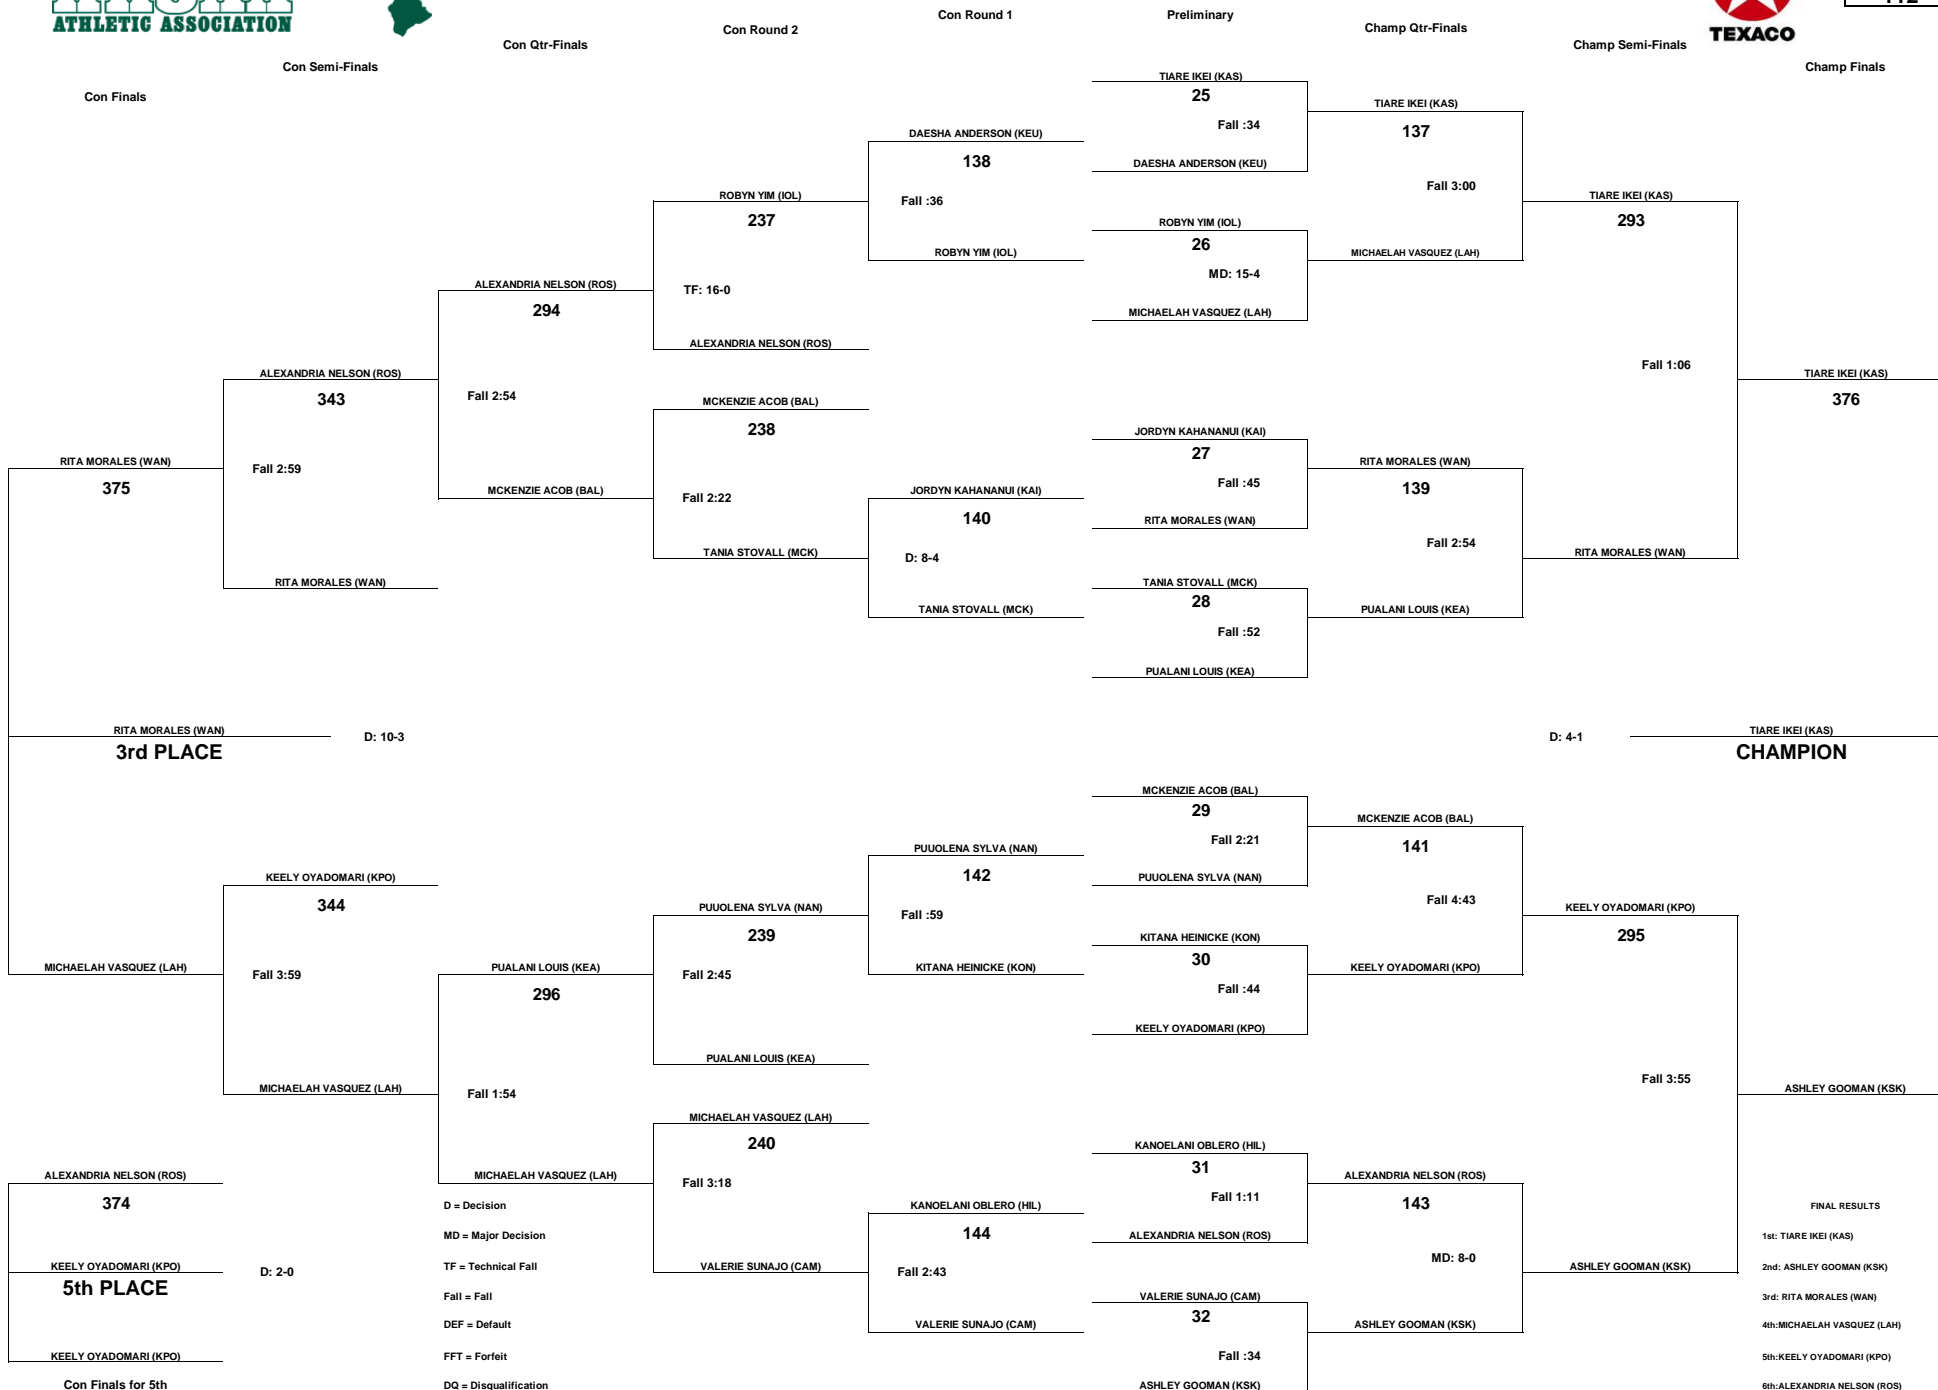

TEXACO-HAWAII HIGH SCHOOL ATHLETIC ASSOCIATION 2018 GIRLS WRESTLING CHAMPIONSHIPS

WEIGHT CLASS
112