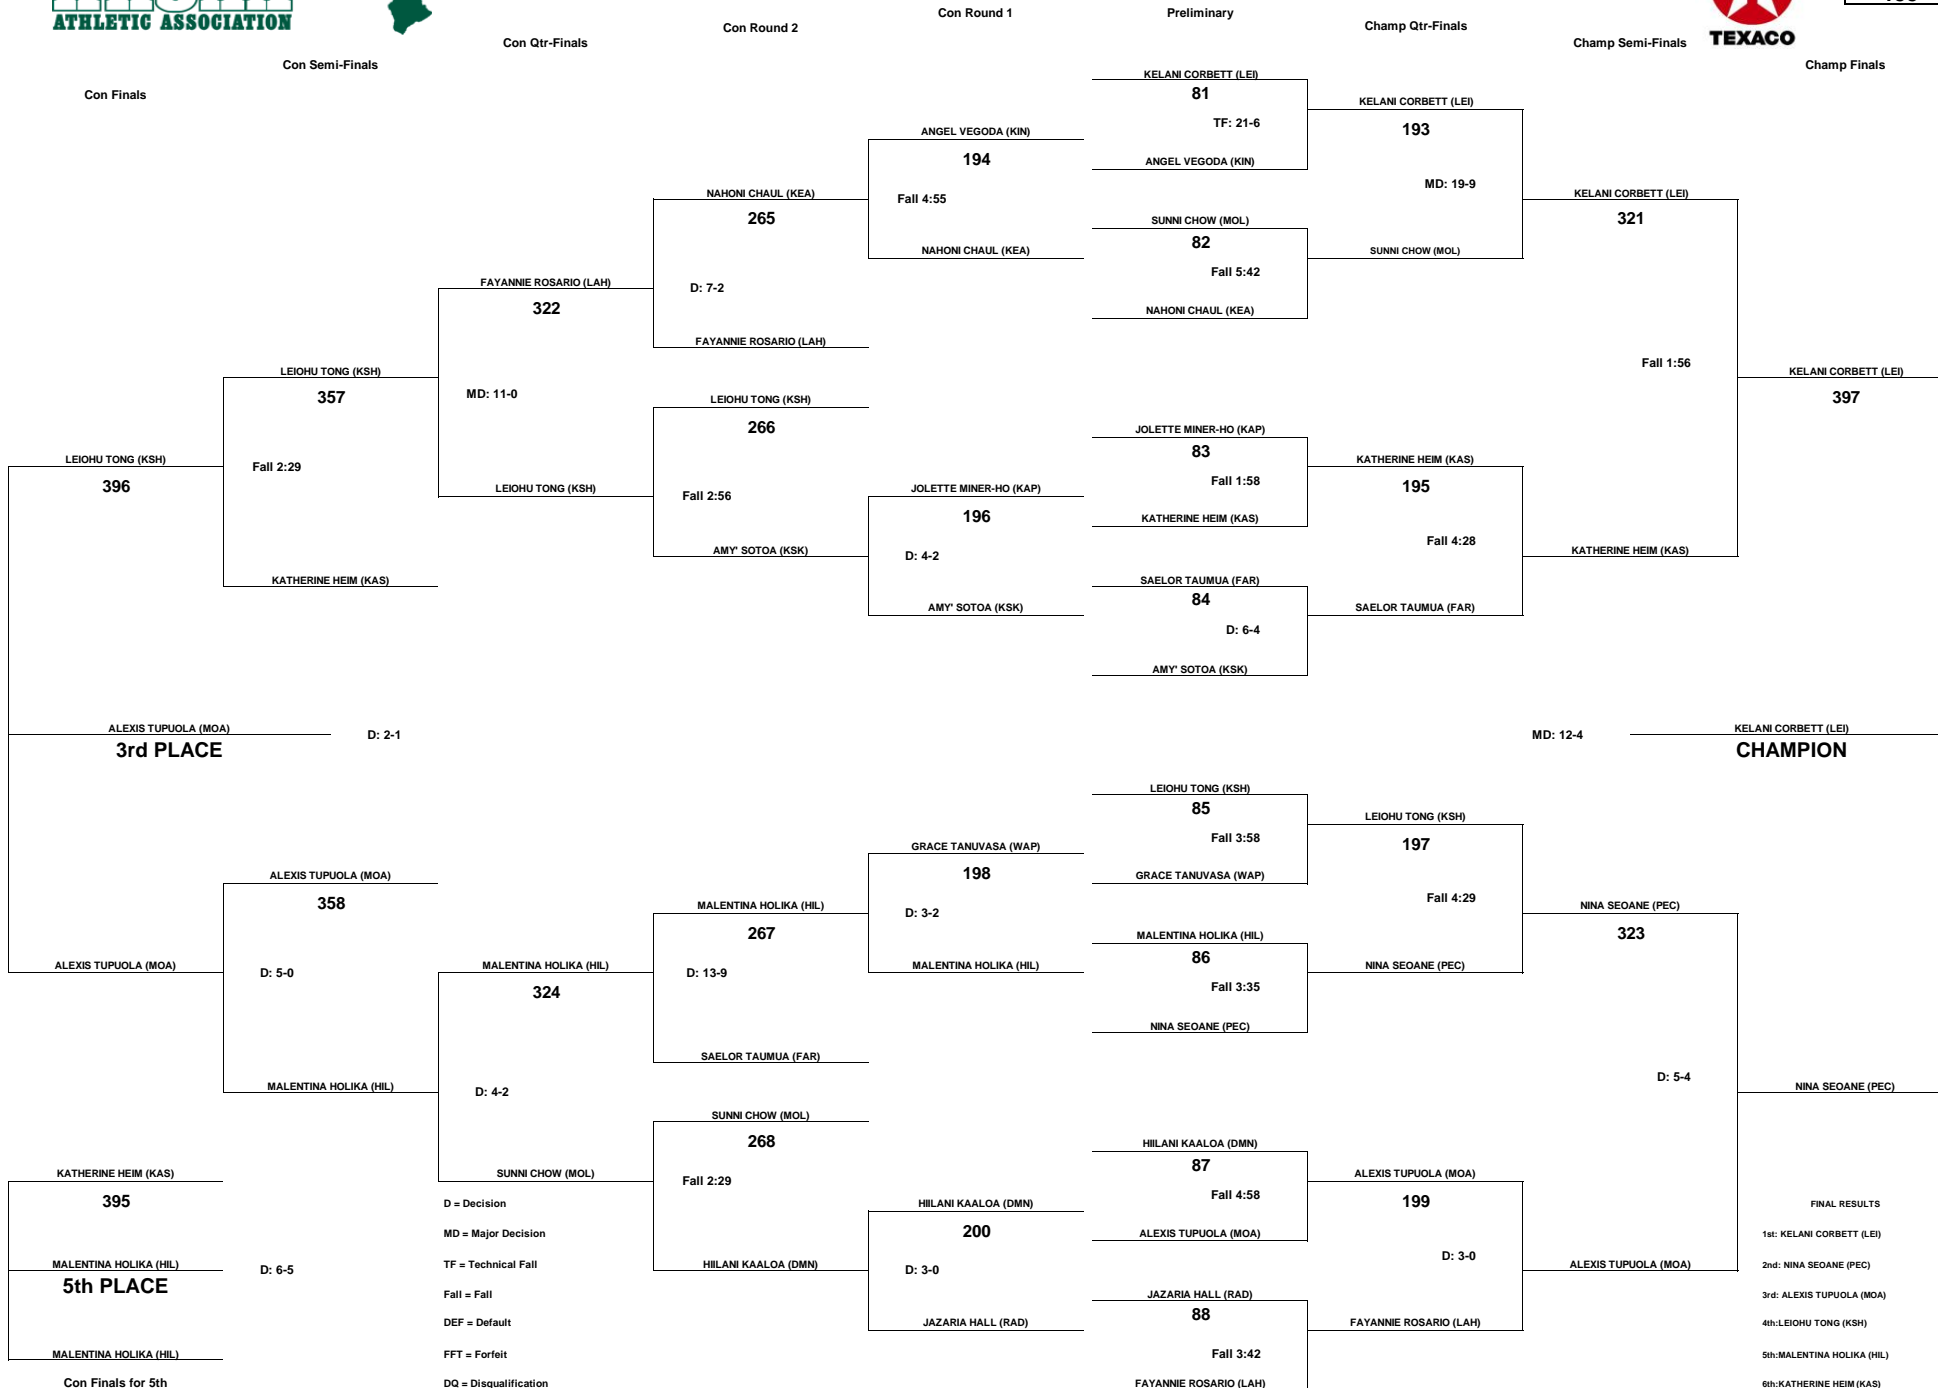

TEXACO-HAWAII HIGH SCHOOL ATHLETIC ASSOCIATION 2018 GIRLS WRESTLING CHAMPIONSHIPS

WEIGHT CLASS
155

D = Decision
MD = Major Decision
TF = Technical Fall
Fall = Fall
DEF = Default
FFT = Forfeit
DQ = Disqualification

Con Finals for 5th