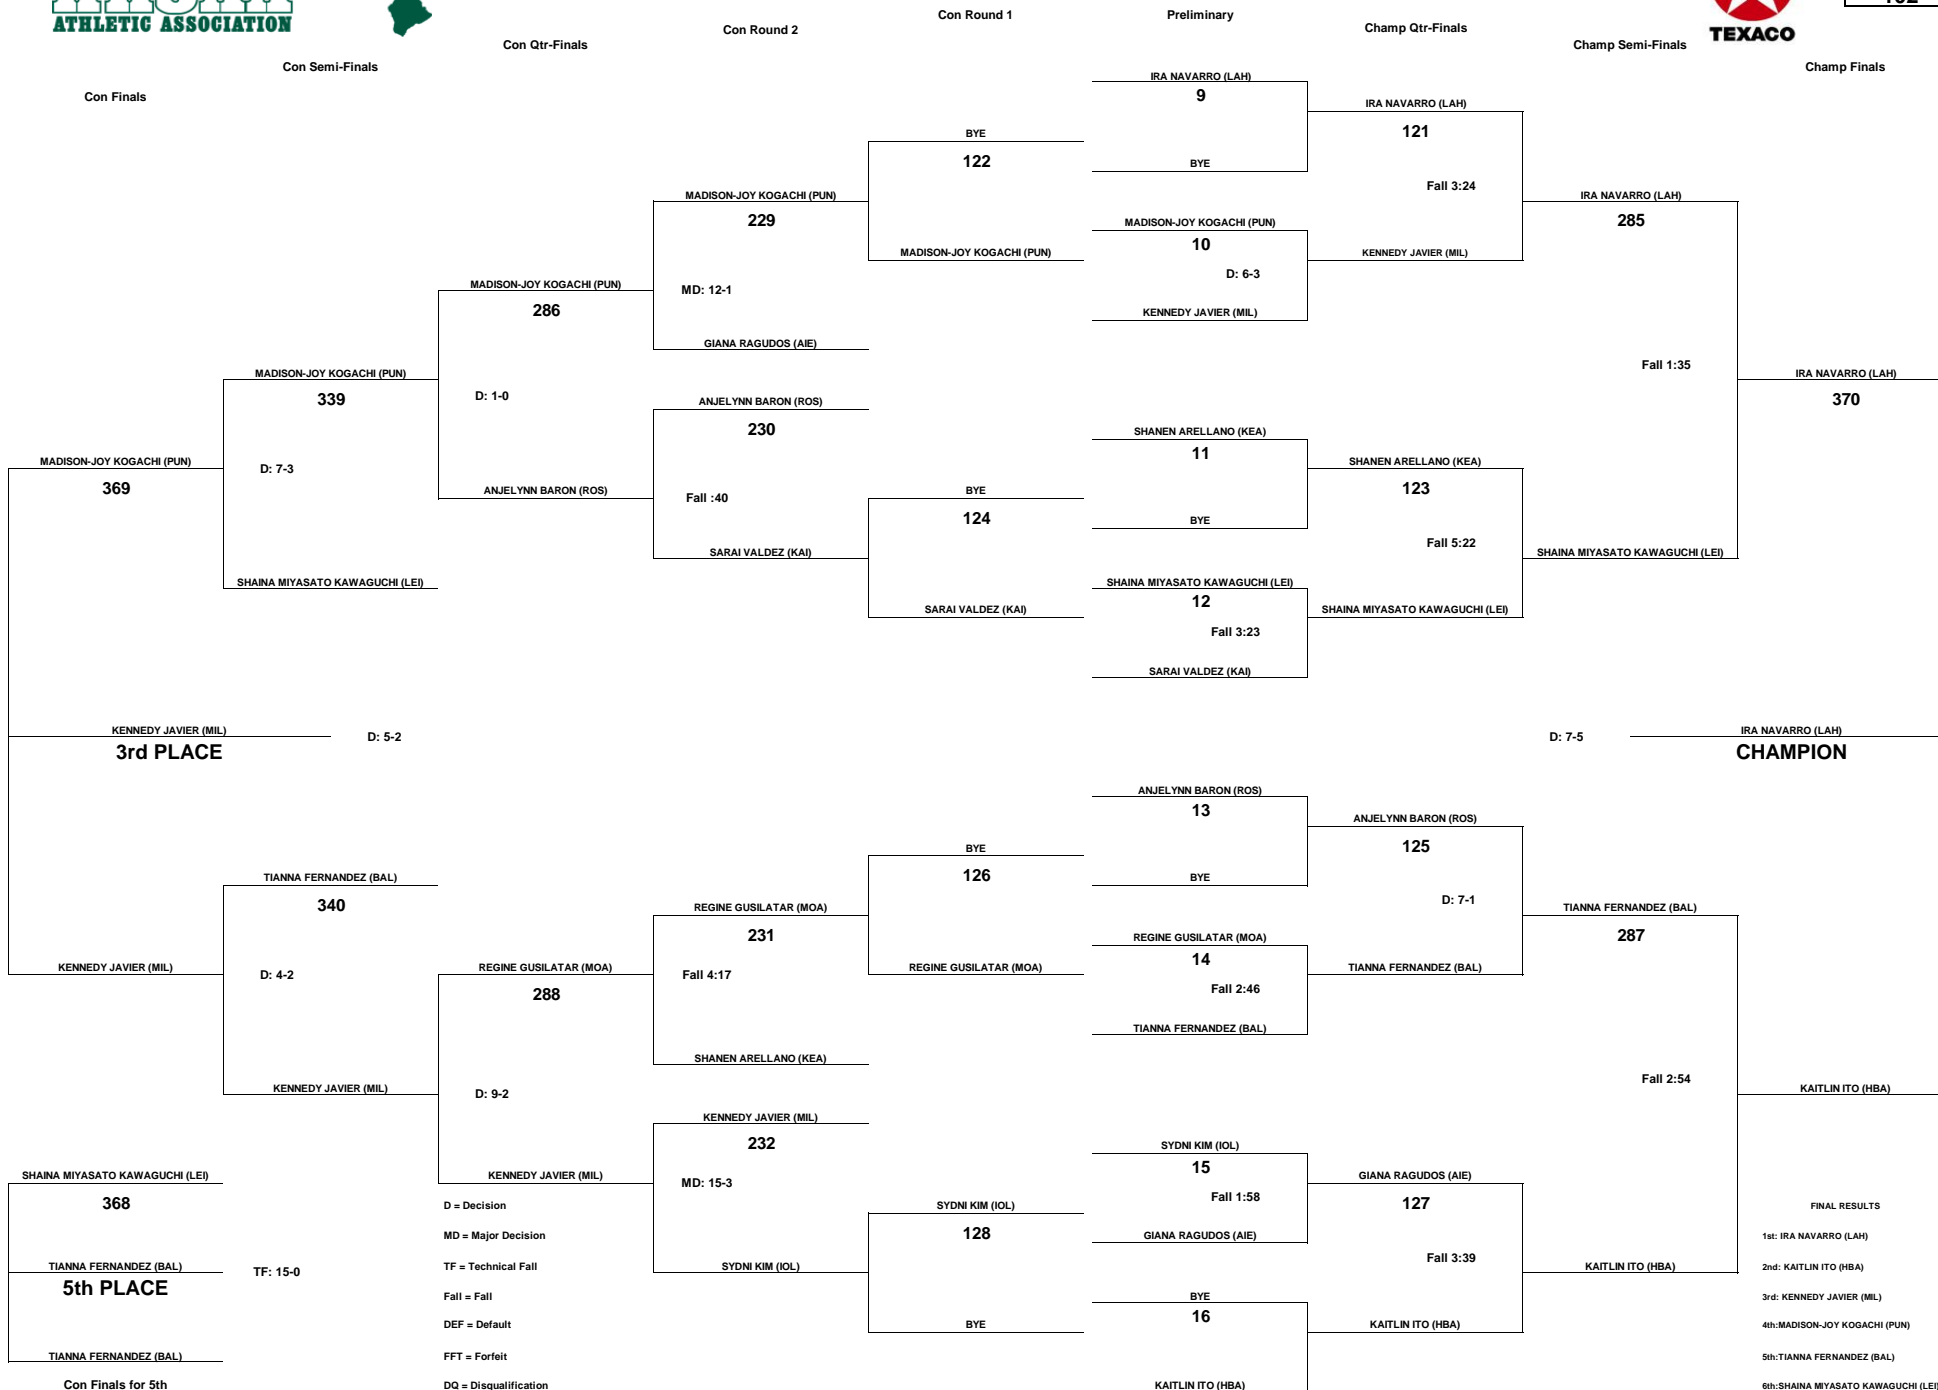

TEXACO-HAWAII HIGH SCHOOL ATHLETIC ASSOCIATION 2018 GIRLS WRESTLING CHAMPIONSHIPS

WEIGHT CLASS
102