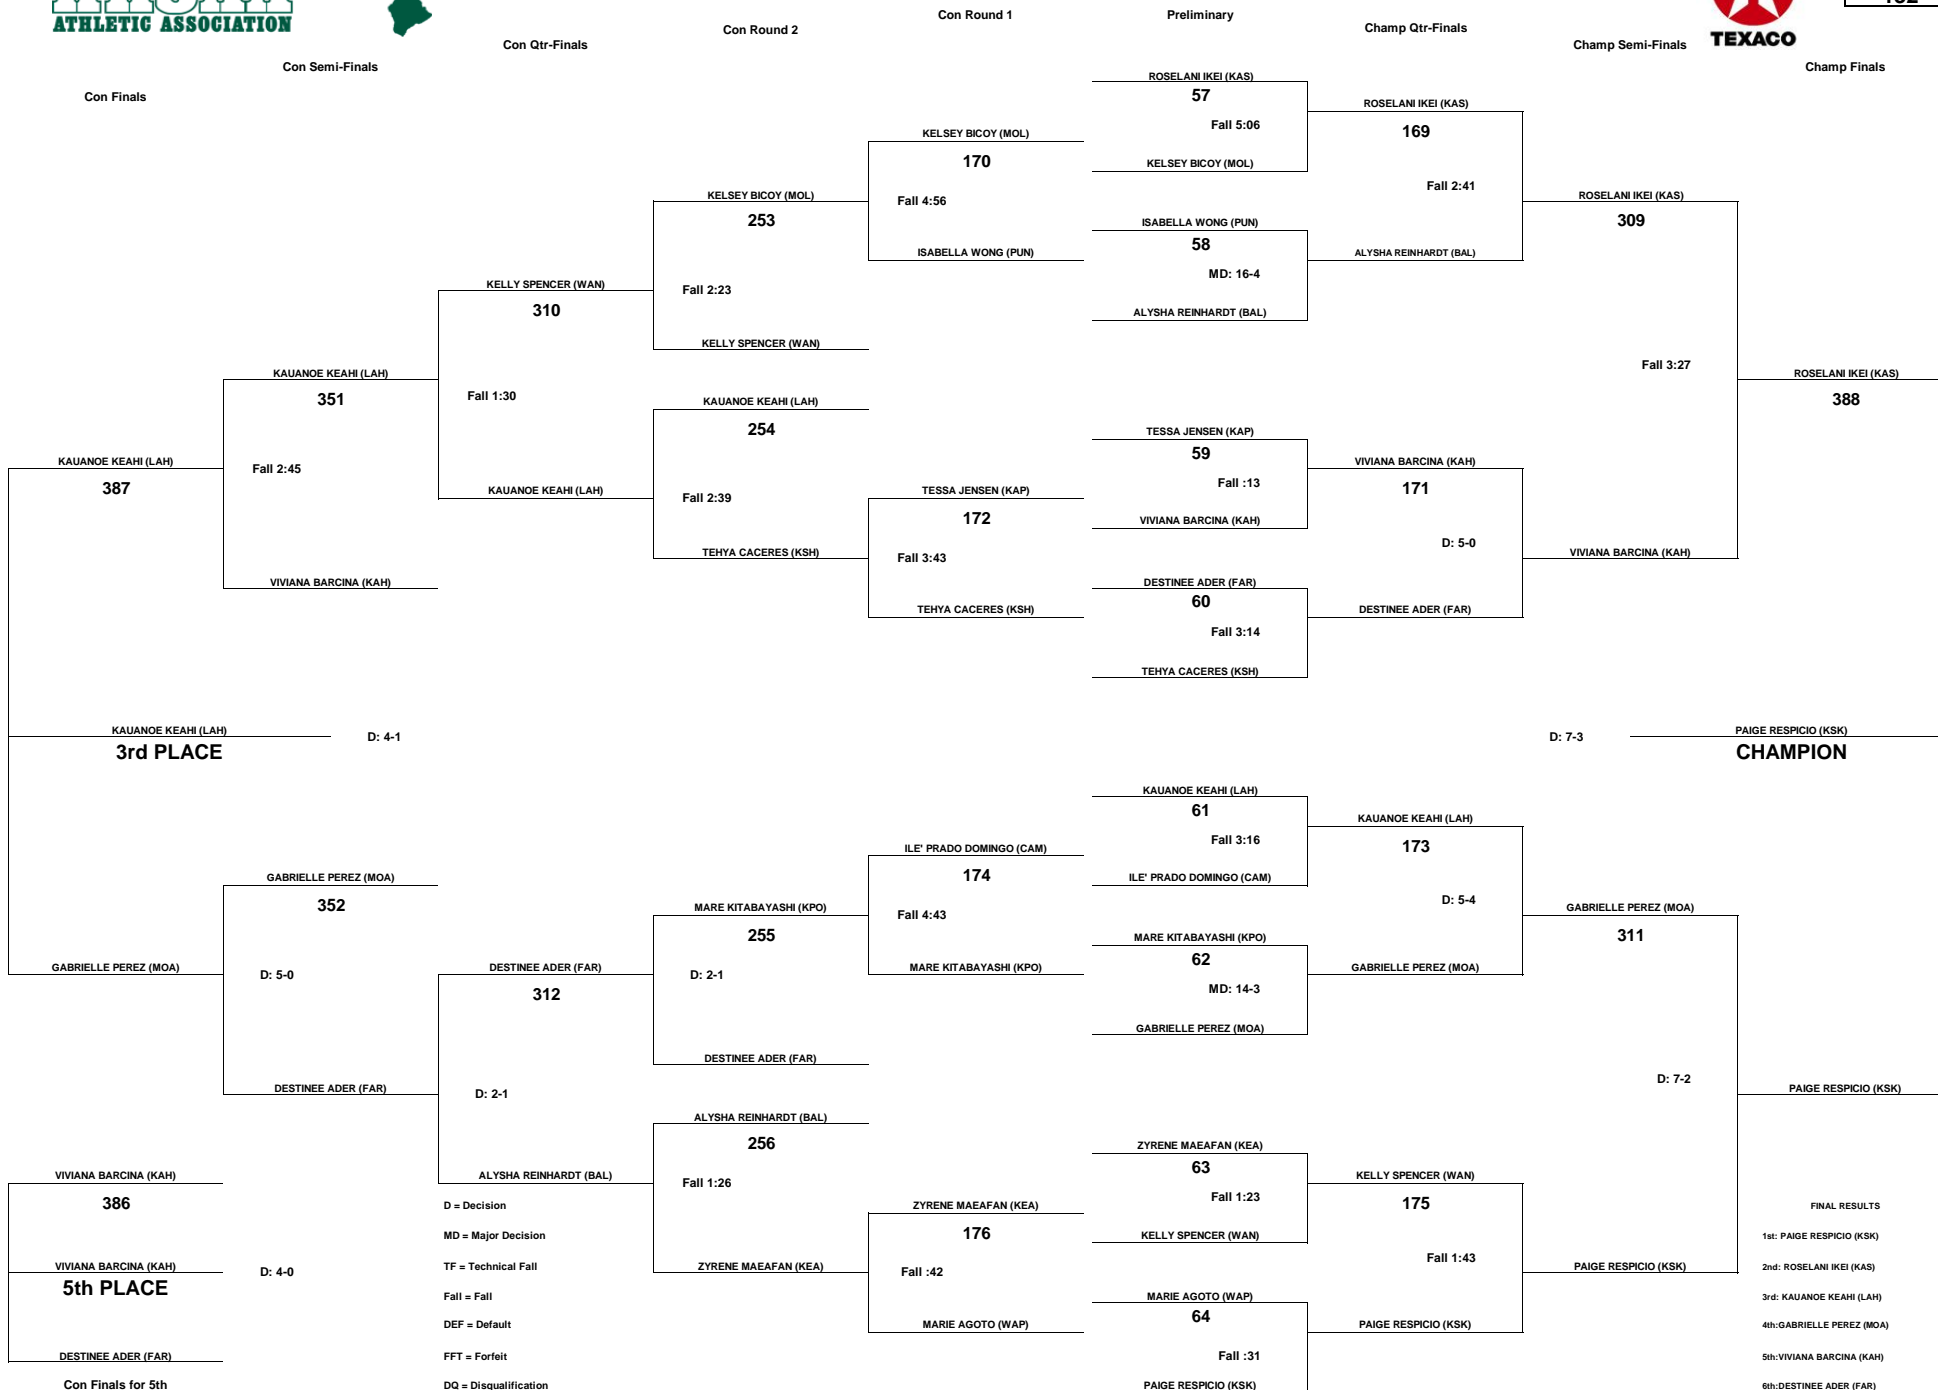

TEXACO-HAWAII HIGH SCHOOL ATHLETIC ASSOCIATION 2018 GIRLS WRESTLING CHAMPIONSHIPS

WEIGHT CLASS
132