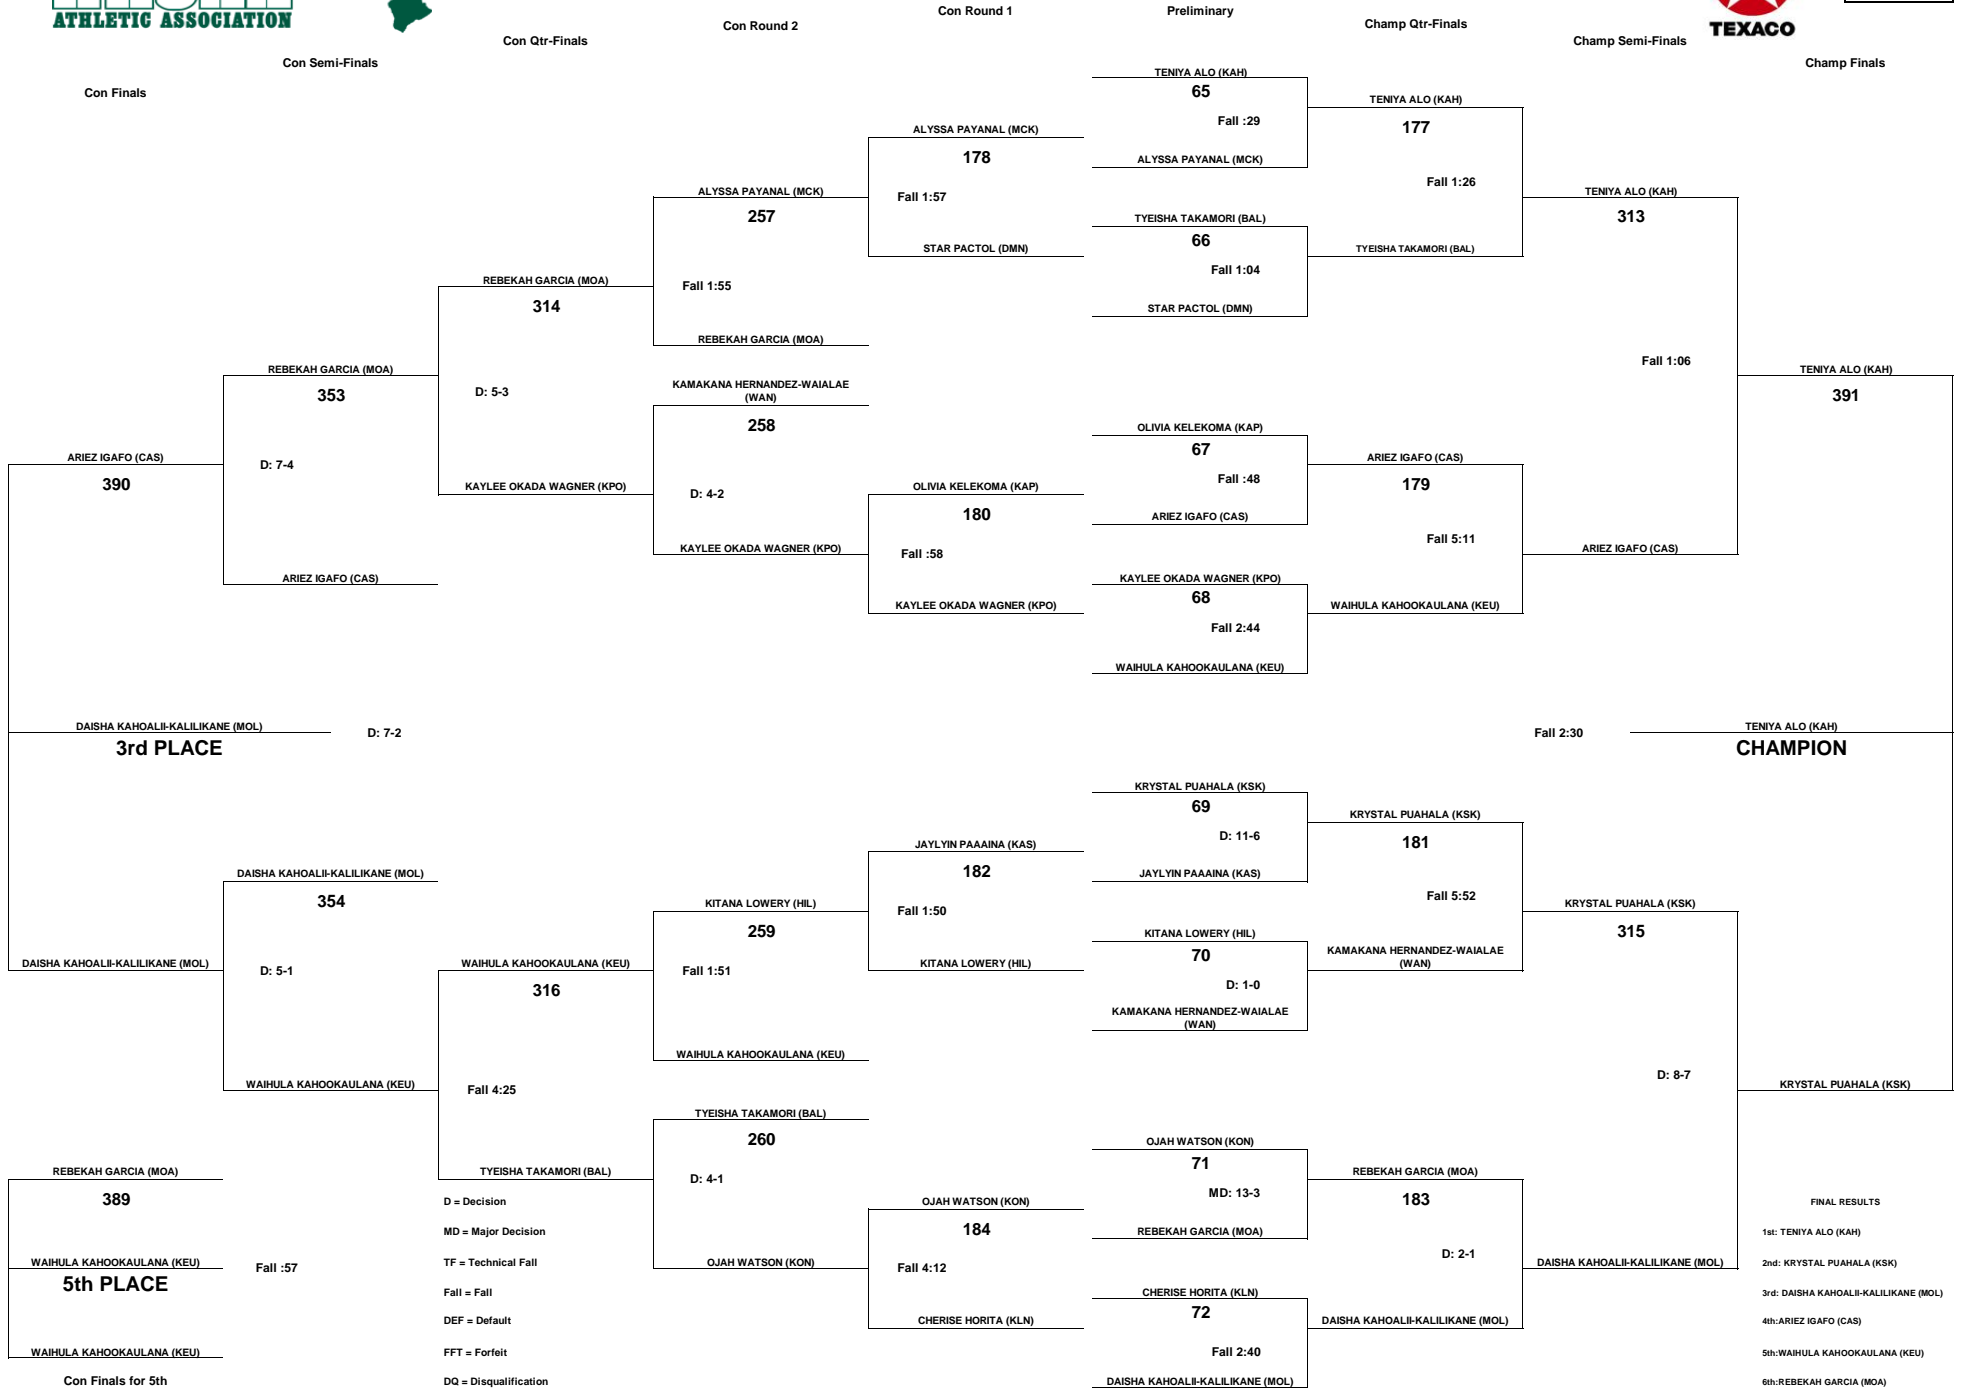

TEXACO-HAWAII HIGH SCHOOL ATHLETIC ASSOCIATION 2018 GIRLS WRESTLING CHAMPIONSHIPS

WEIGHT CLASS
138