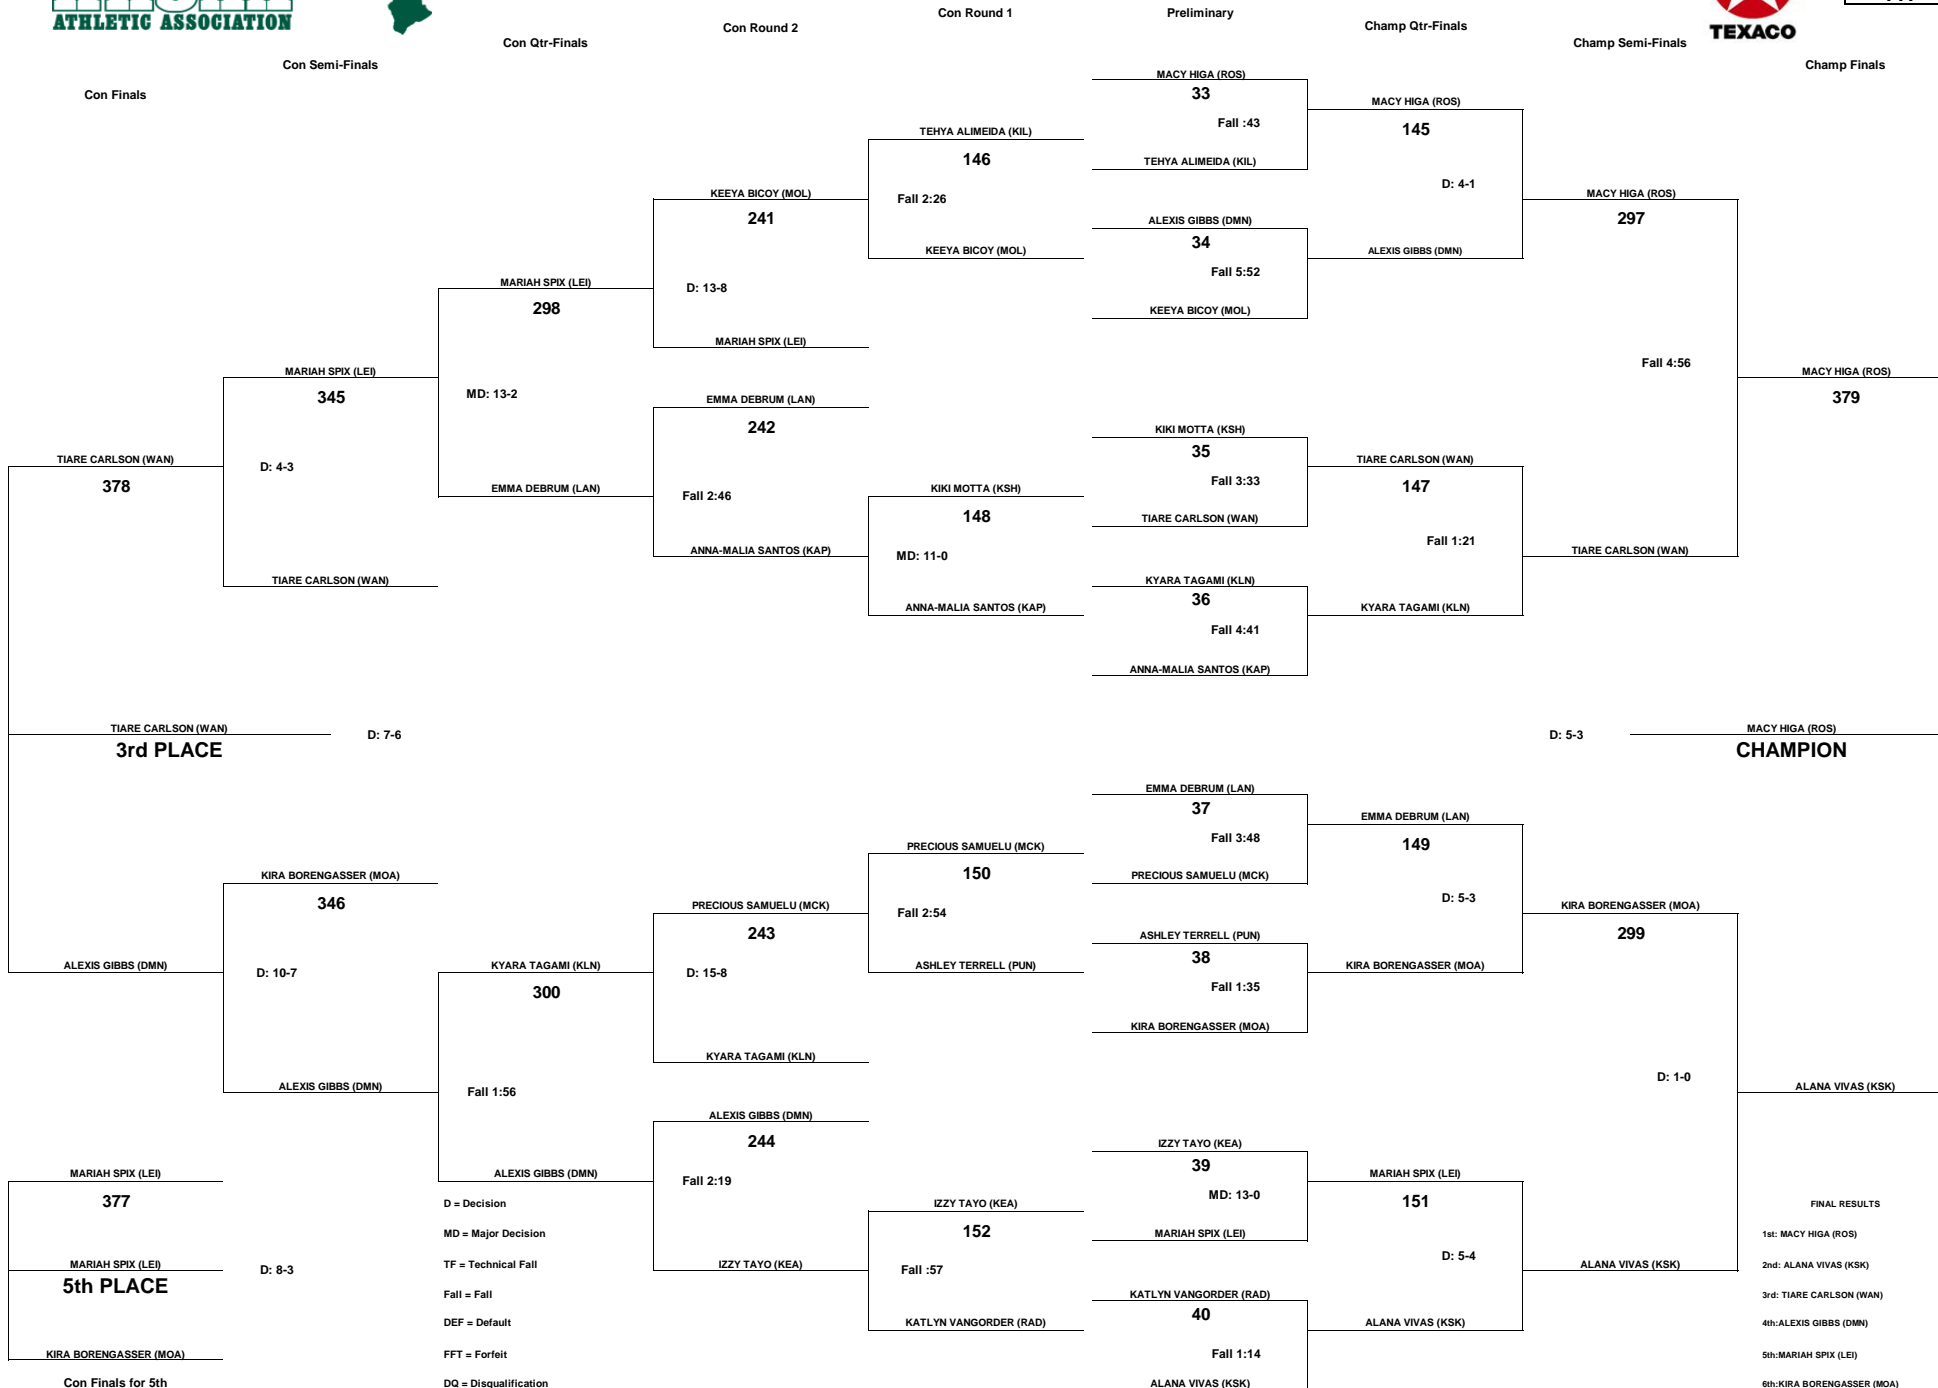

TEXACO-HAWAII HIGH SCHOOL ATHLETIC ASSOCIATION 2018 GIRLS WRESTLING CHAMPIONSHIPS

WEIGHT CLASS
117