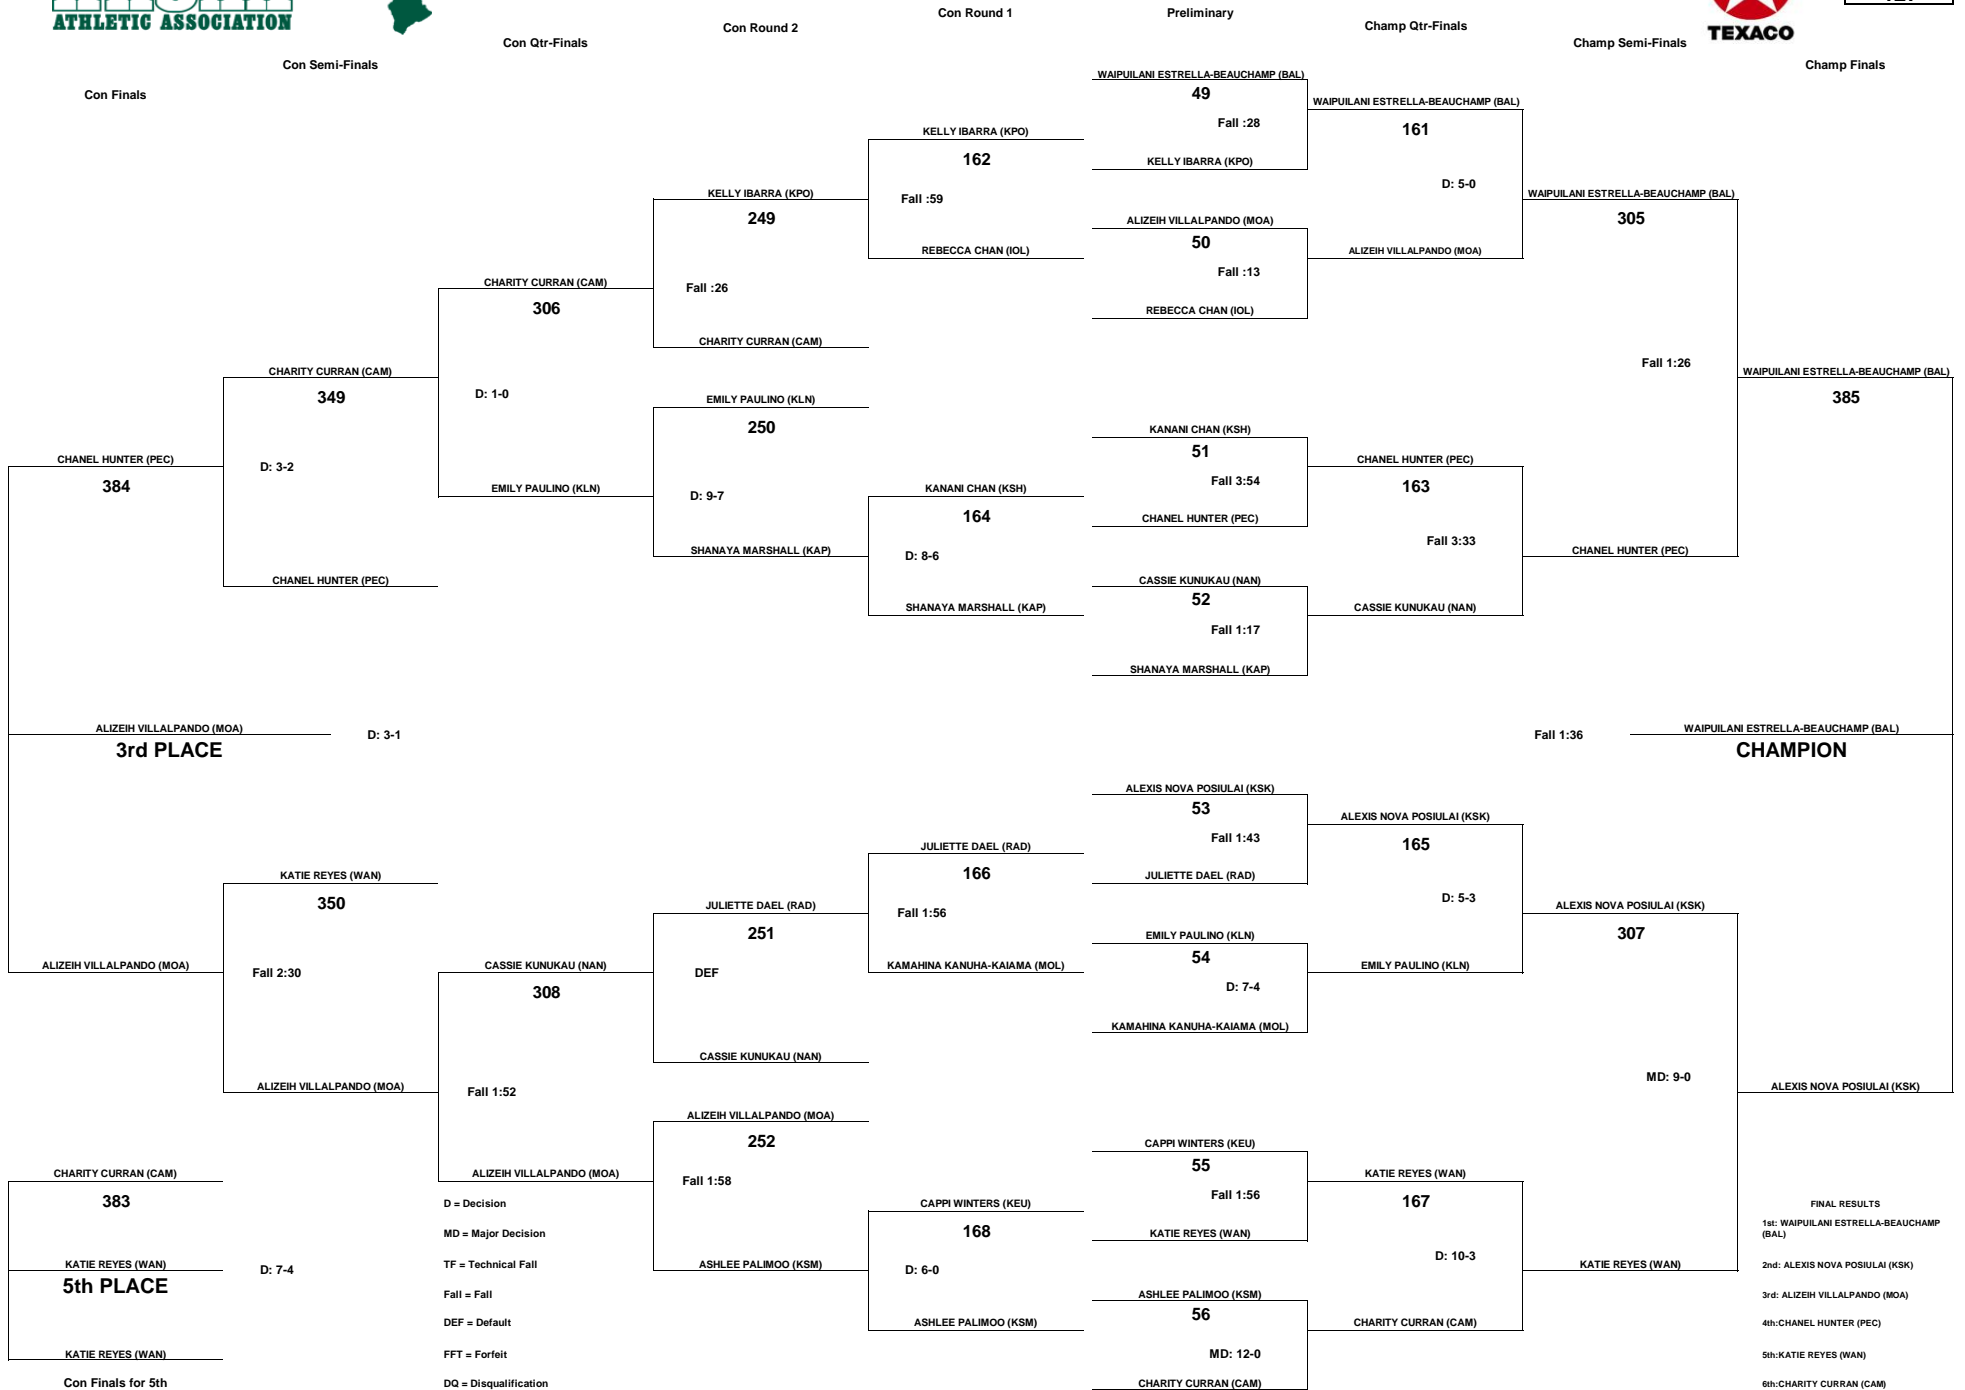

TEXACO-HAWAII HIGH SCHOOL ATHLETIC ASSOCIATION 2018 GIRLS WRESTLING CHAMPIONSHIPS

WEIGHT CLASS
127