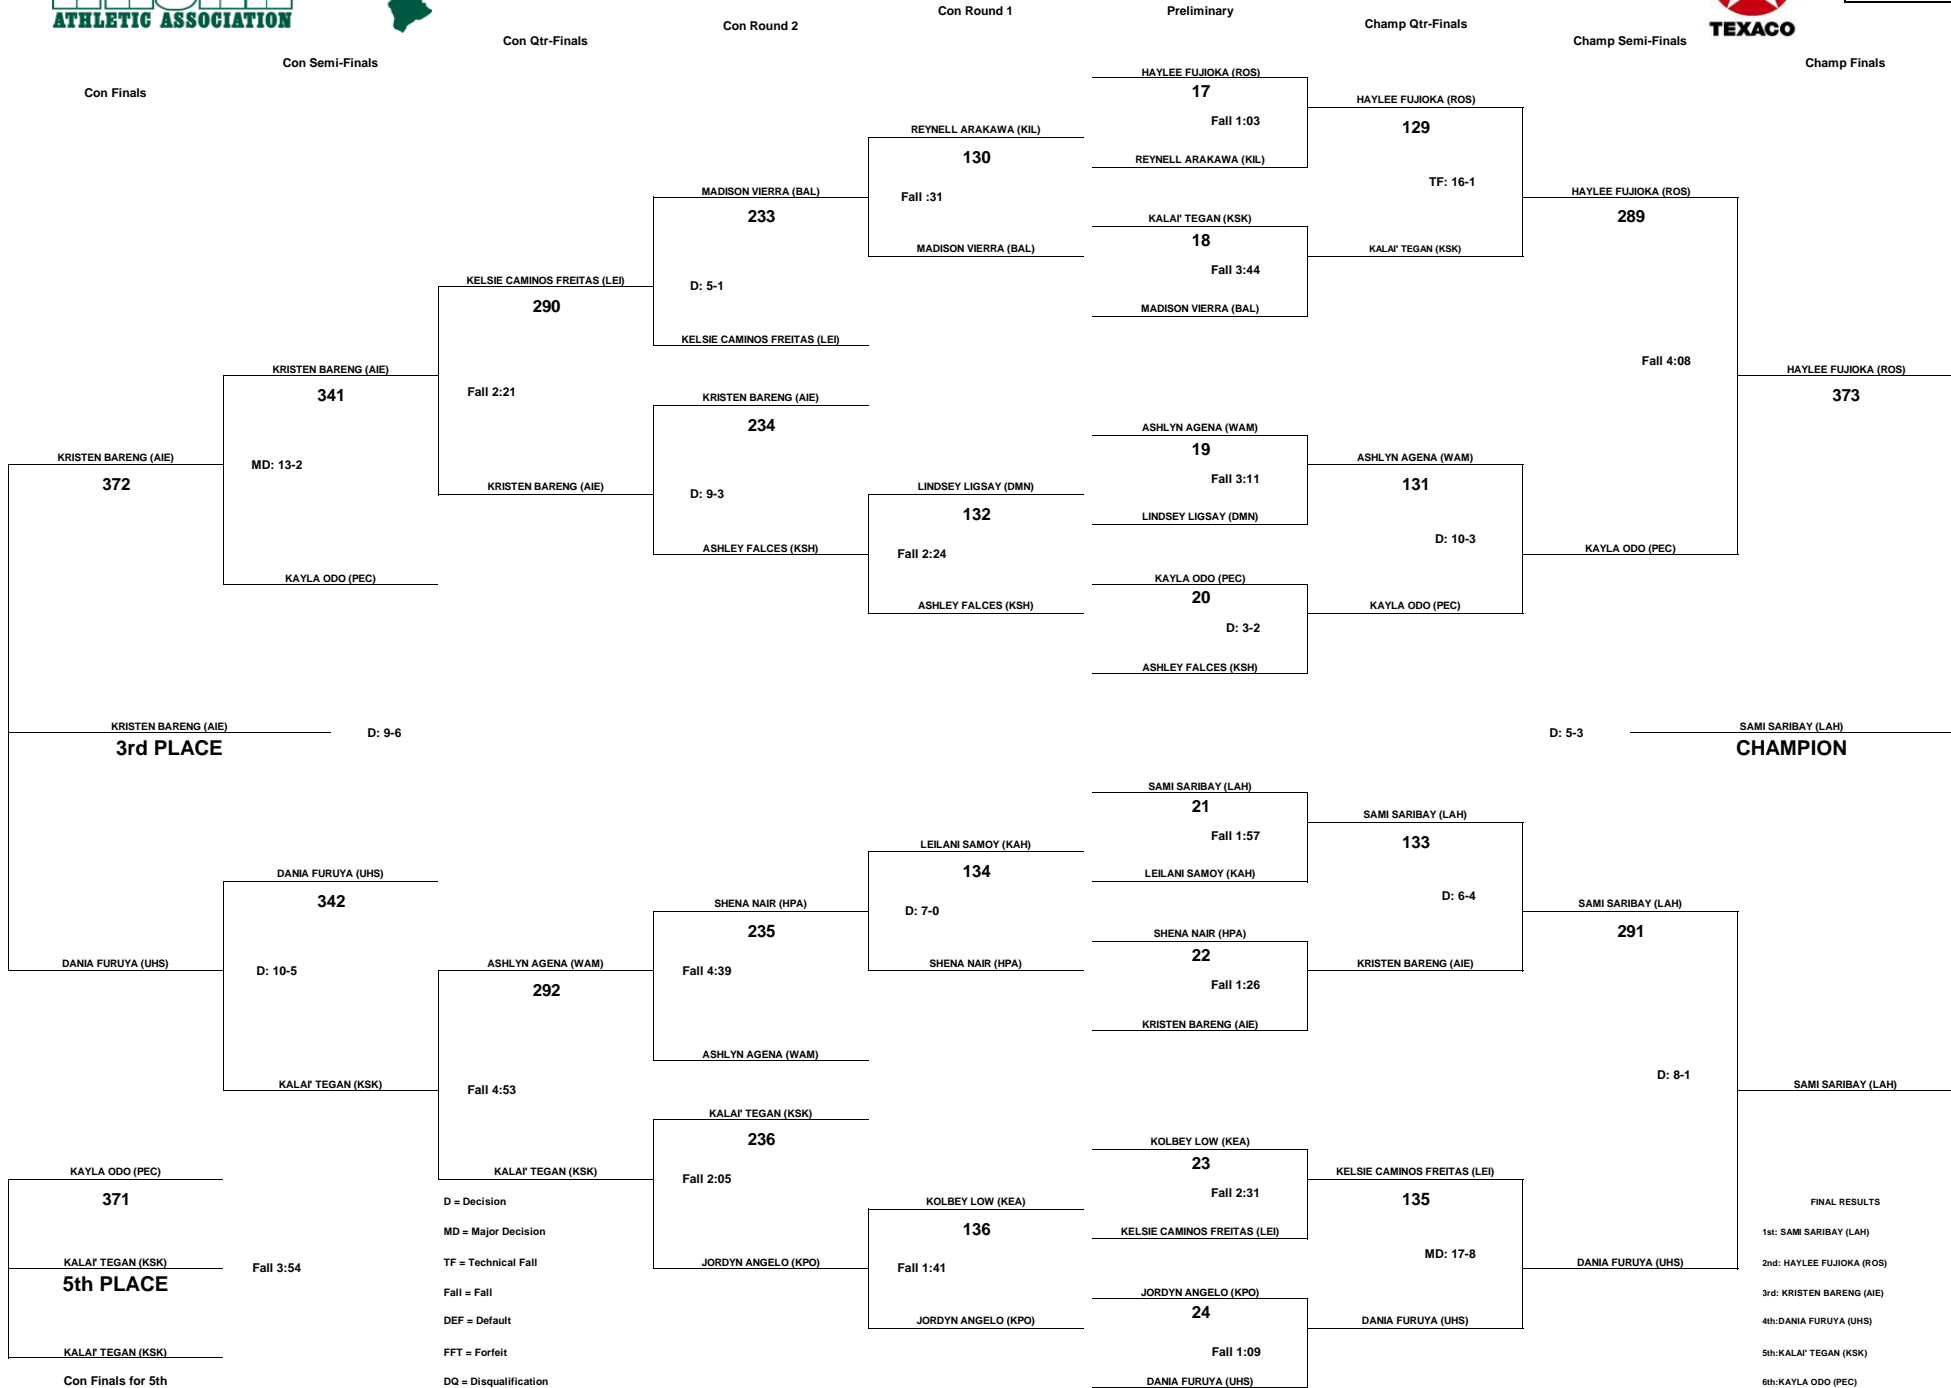

TEXACO-HAWAII HIGH SCHOOL ATHLETIC ASSOCIATION 2018 GIRLS WRESTLING CHAMPIONSHIPS

WEIGHT CLASS
107