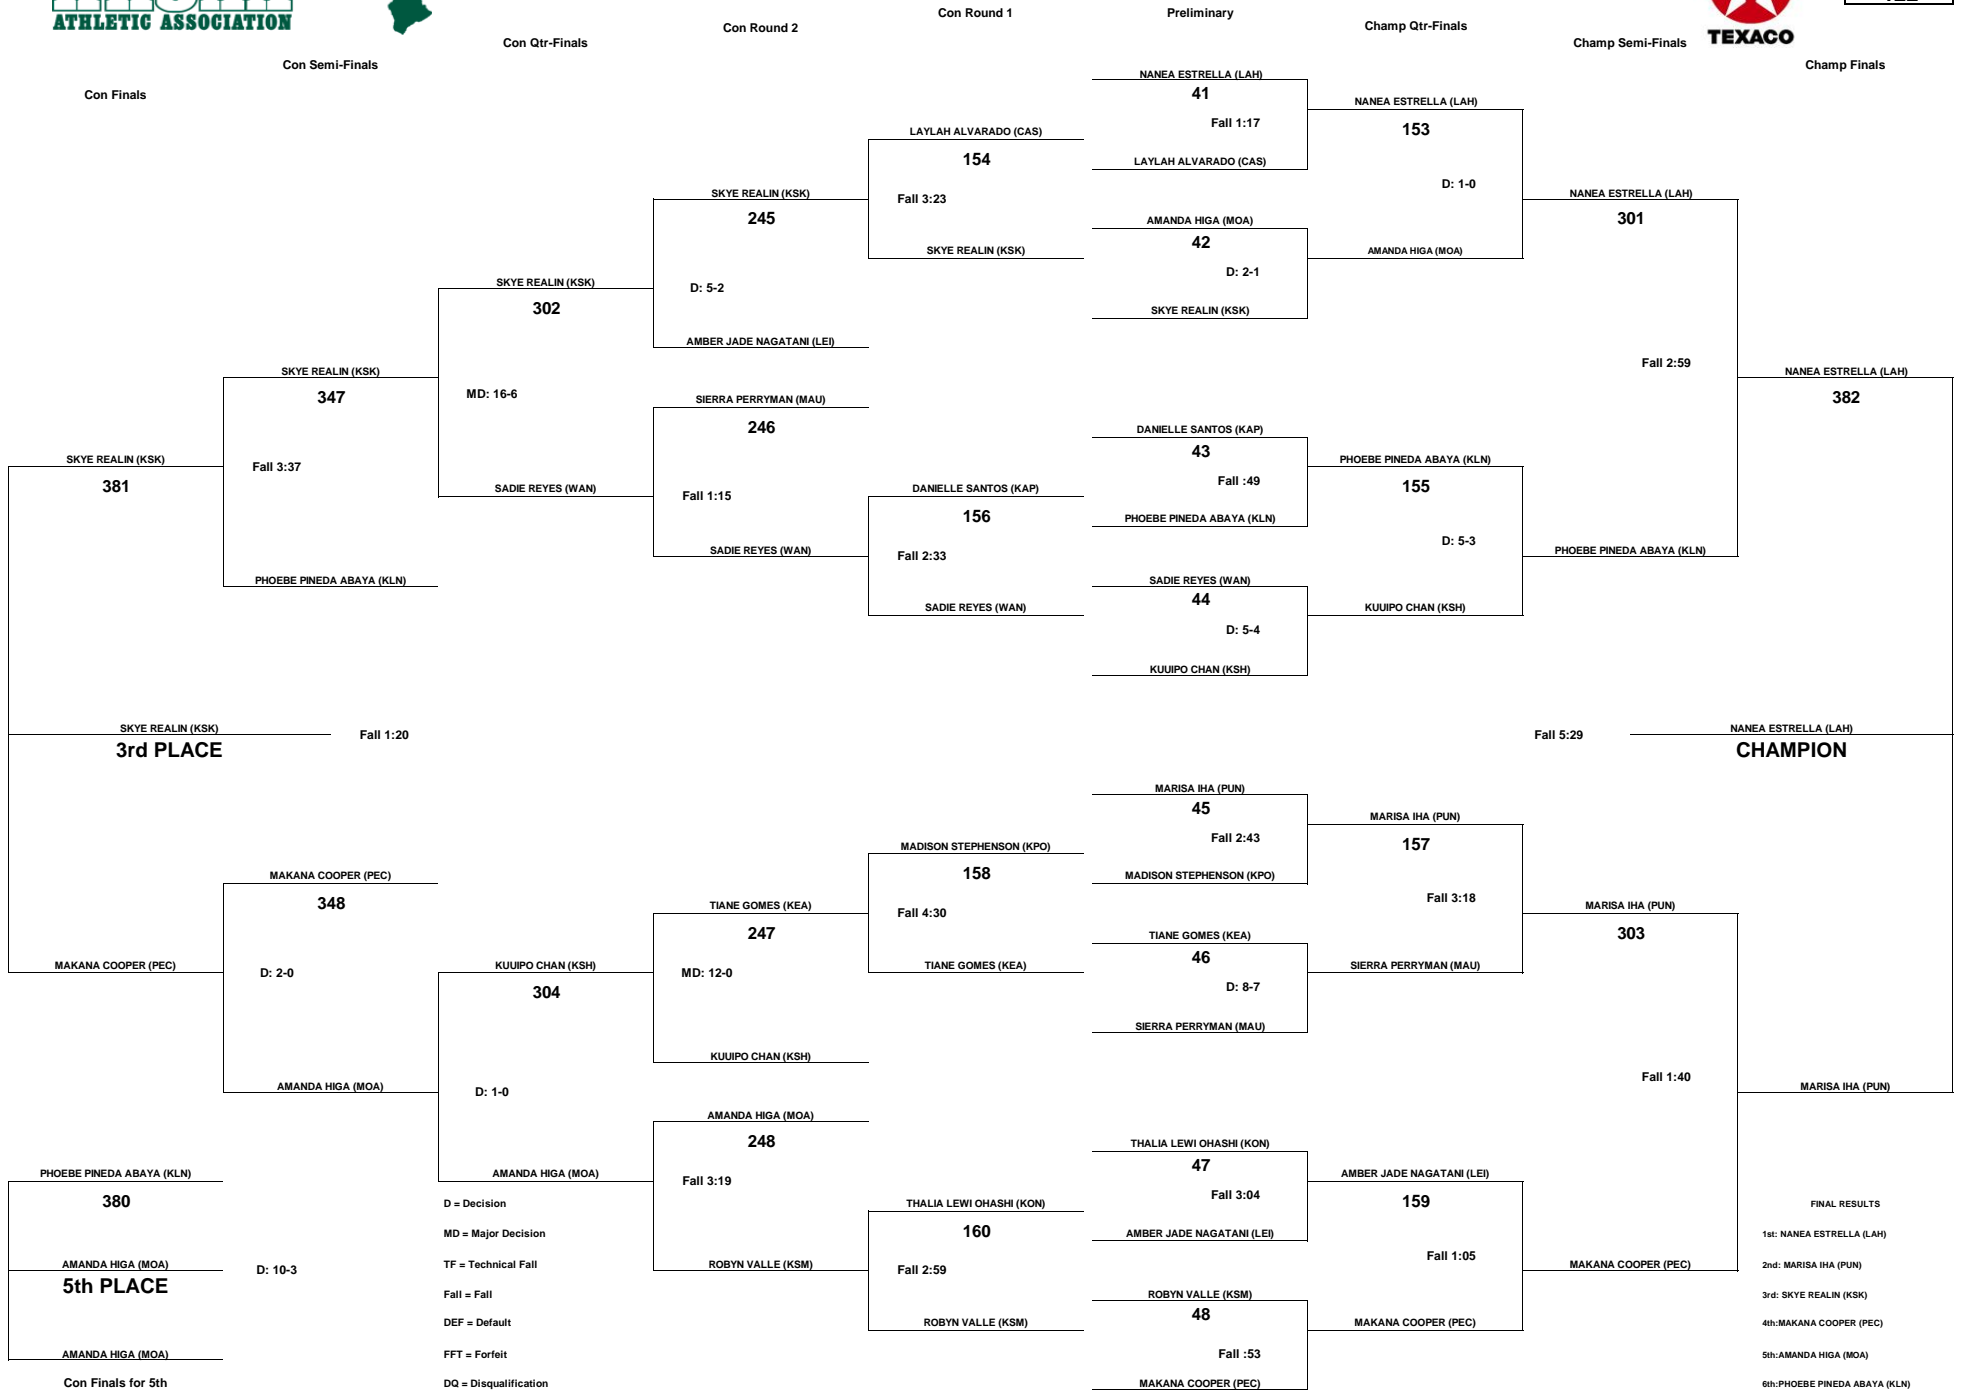

TEXACO-HAWAII HIGH SCHOOL ATHLETIC ASSOCIATION 2018 GIRLS WRESTLING CHAMPIONSHIPS

WEIGHT CLASS
122

D = Decision
MD = Major Decision
TF = Technical Fall
Fall = Fall
DEF = Default
FFT = Forfeit
DQ = Disqualification

FINAL RESULTS

1. 1st: NANEA ESTRELLA (LAH)
2. 2nd: MARISA IHA (PUN)
3. 3rd: SKYE REALIN (KSK)
4. 4th: MAKANA COOPER (PEC)
5. 5th: AMANDA HIGA (MOA)
6. 6th: PHOEBE PINEDA ABAYA (KLN)