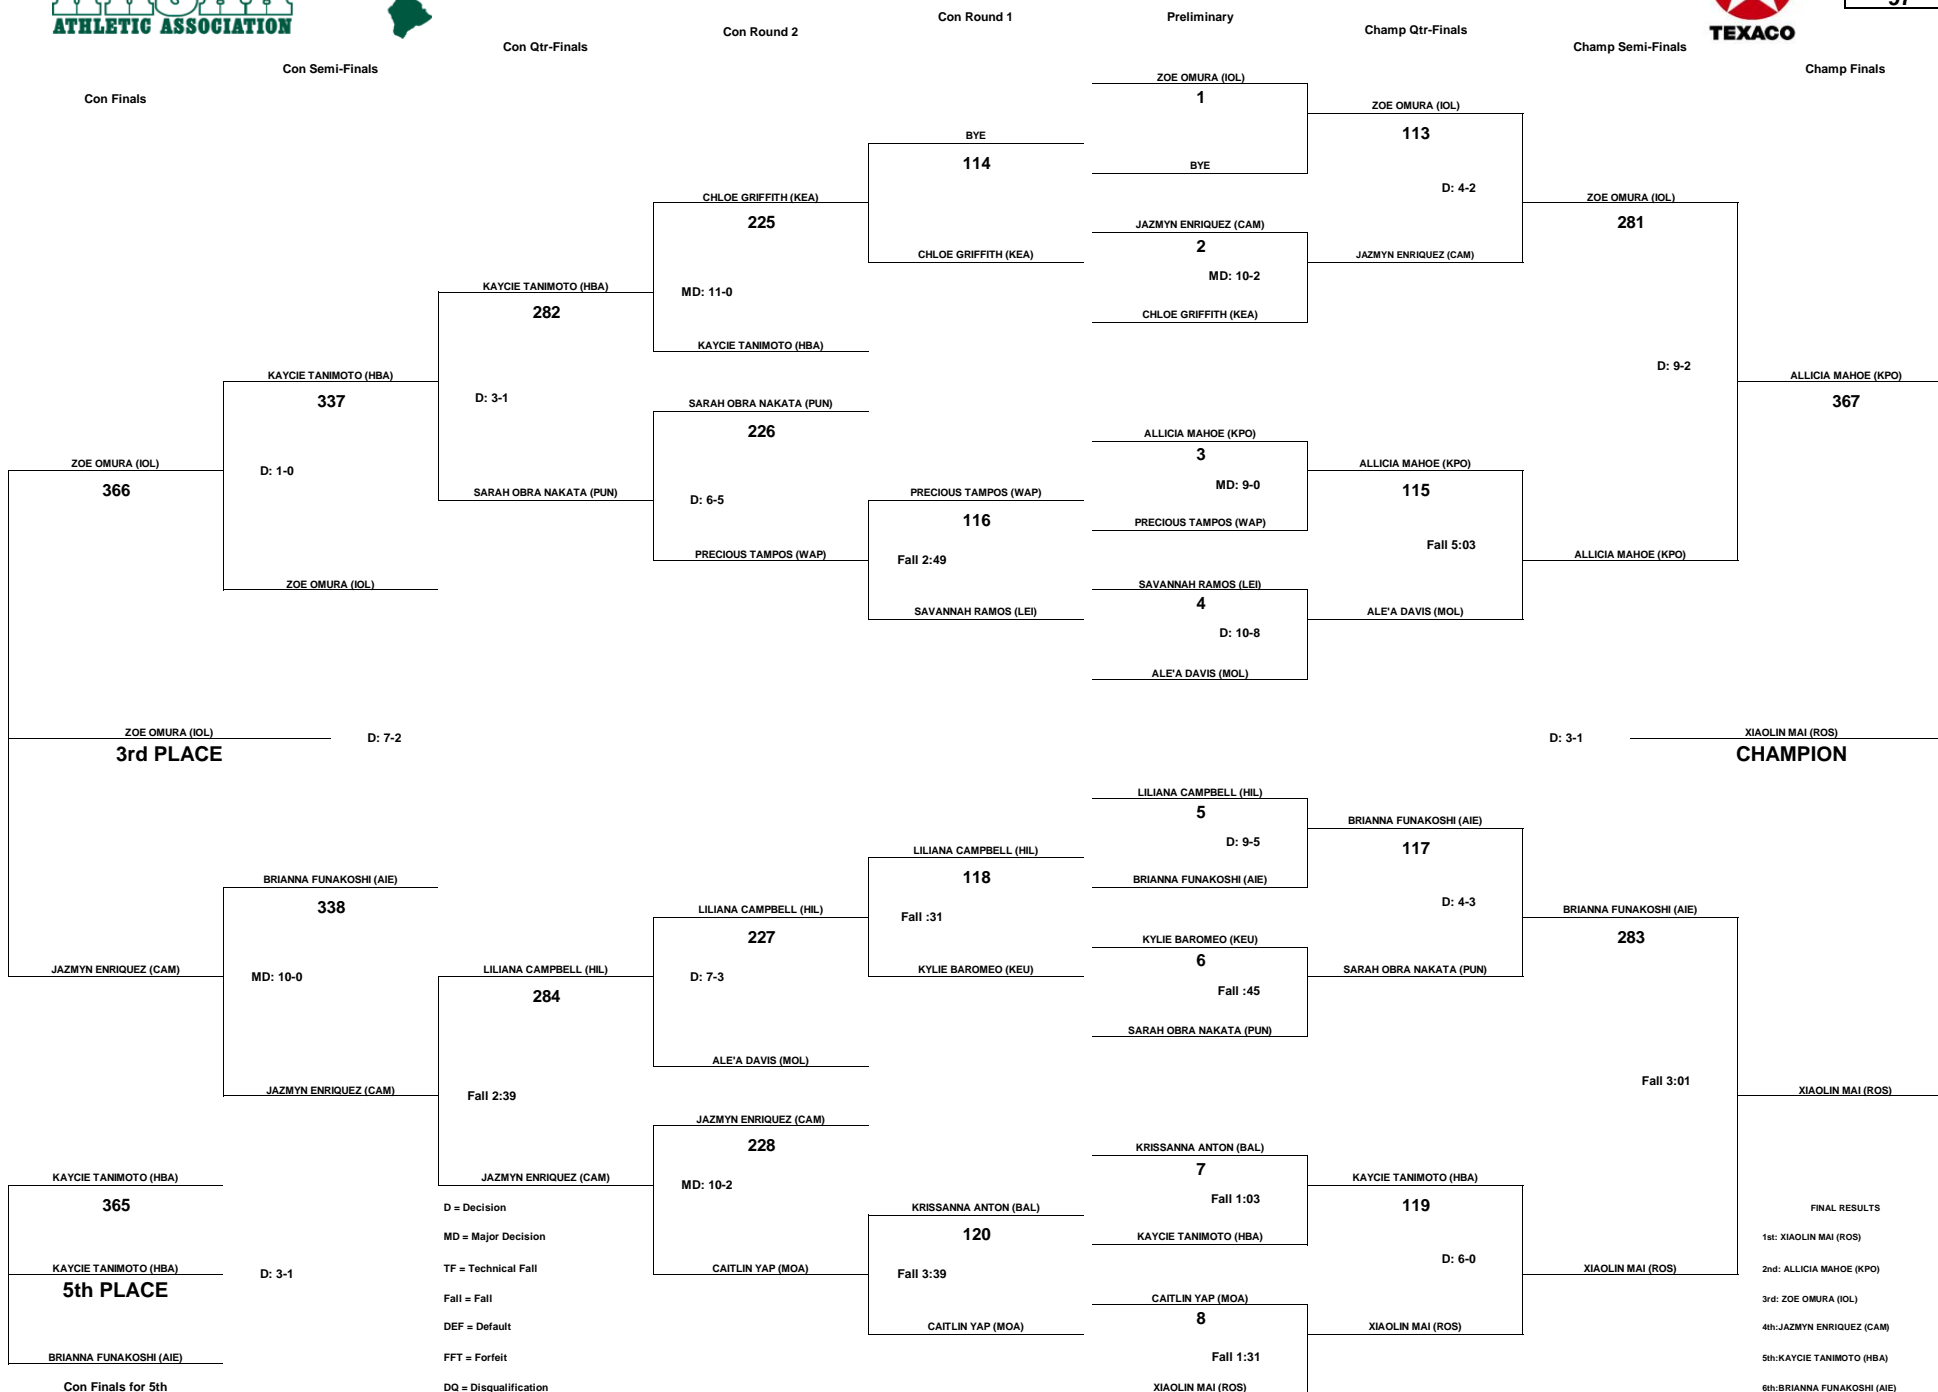

# TEXACO-HAWAII HIGH SCHOOL ATHLETIC ASSOCIATION 2018 GIRLS WRESTLING CHAMPIONSHIPS

WEIGHT CLASS  
**97**