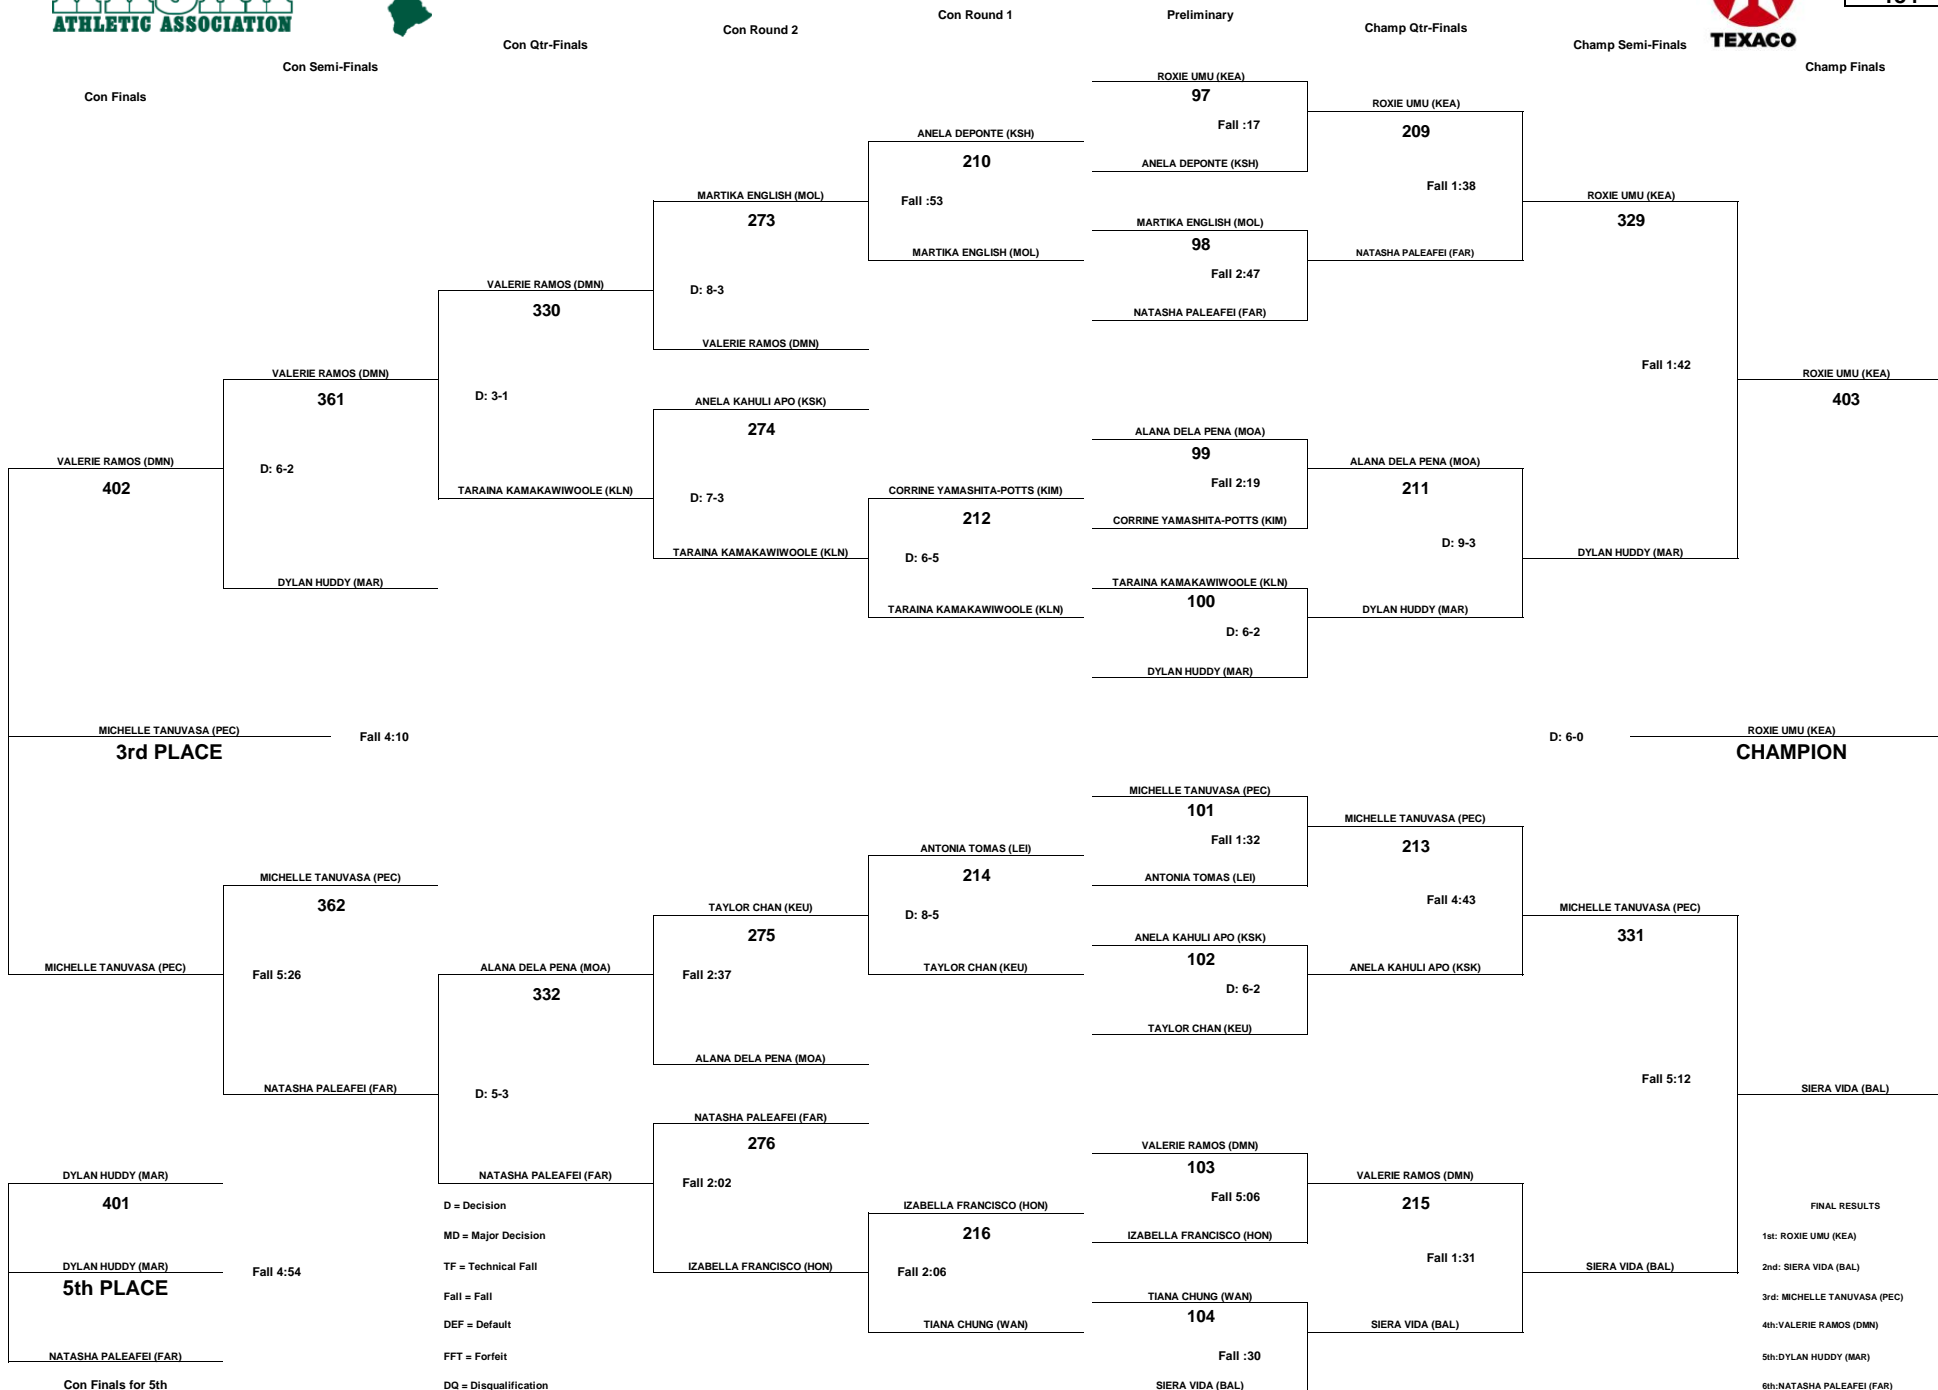

TEXACO-HAWAII HIGH SCHOOL ATHLETIC ASSOCIATION 2018 GIRLS WRESTLING CHAMPIONSHIPS

WEIGHT CLASS
184

D = Decision
MD = Major Decision
TF = Technical Fall
Fall = Fall
DEF = Default
FFT = Forfeit
DQ = Disqualification

FINAL RESULTS

1st: ROXIE UMU (KEA)
2nd: SIERA VIDA (BAL)
3rd: MICHELLE TANUVASA (PEC)
4th: VALERIE RAMOS (DMN)
5th: DYLAN HUDDY (MAR)
6th: NATASHA PALEAFEI (FAR)