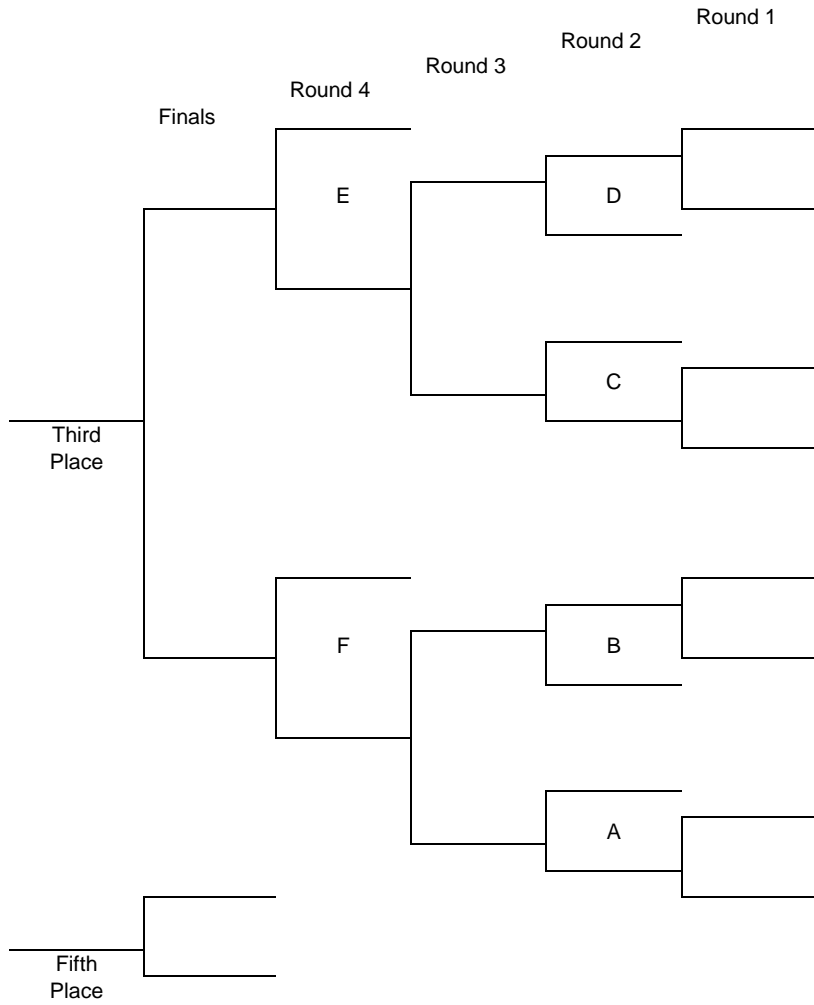

WRESTLING CHAMPIONSHIP

Wt. Class _____

Consolation