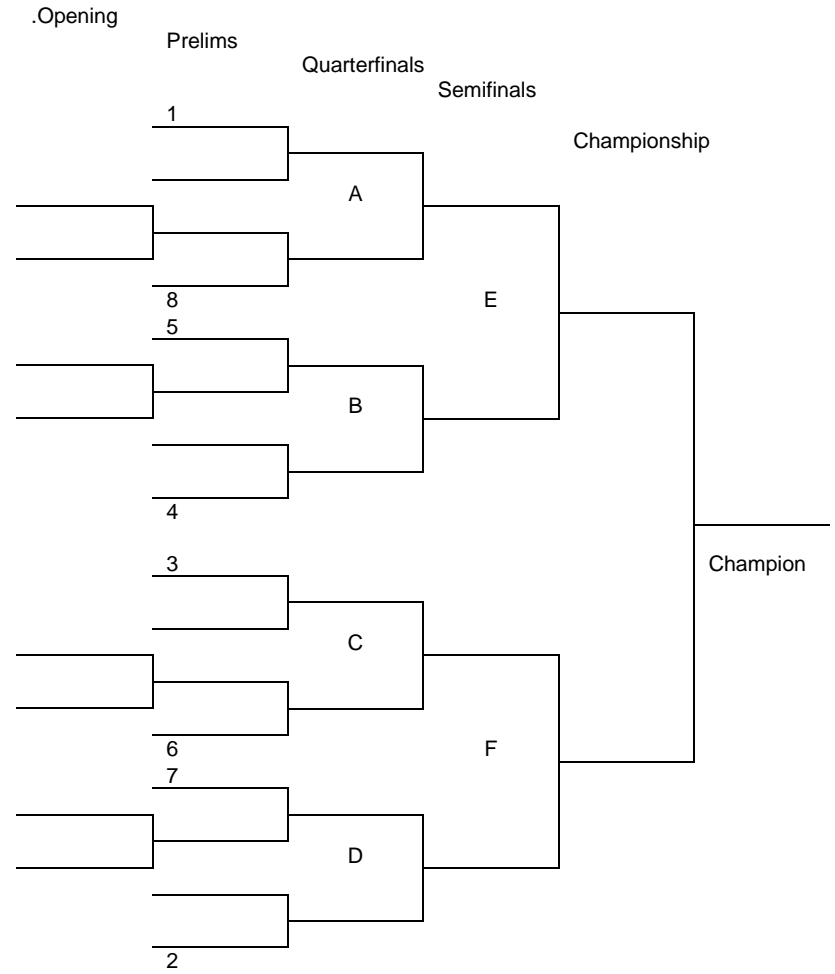

Championship