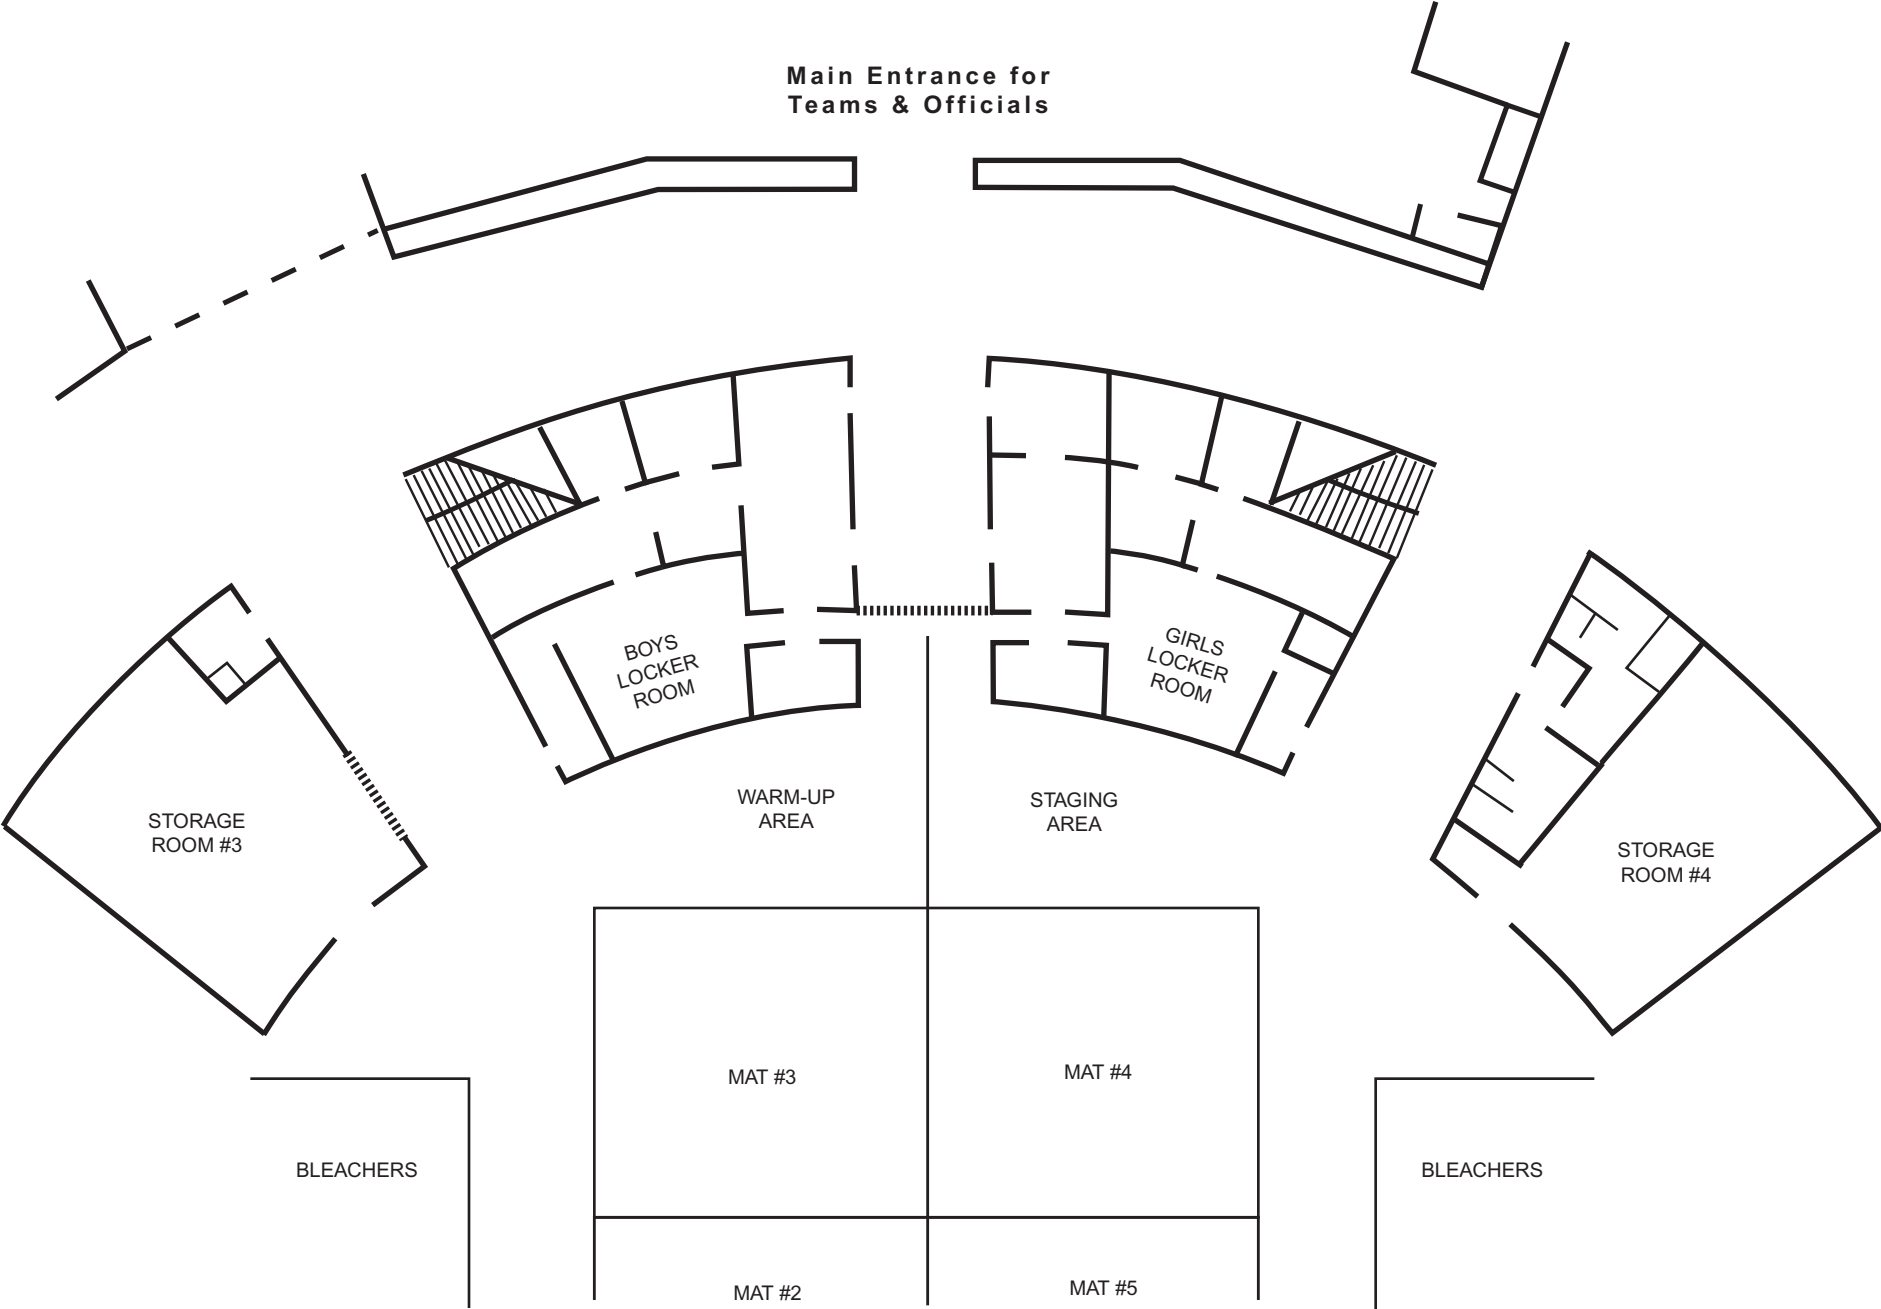

Neal S. Blaisdell Center
HHSAA STATE
WRESTLING CHAMPIONSHIPS