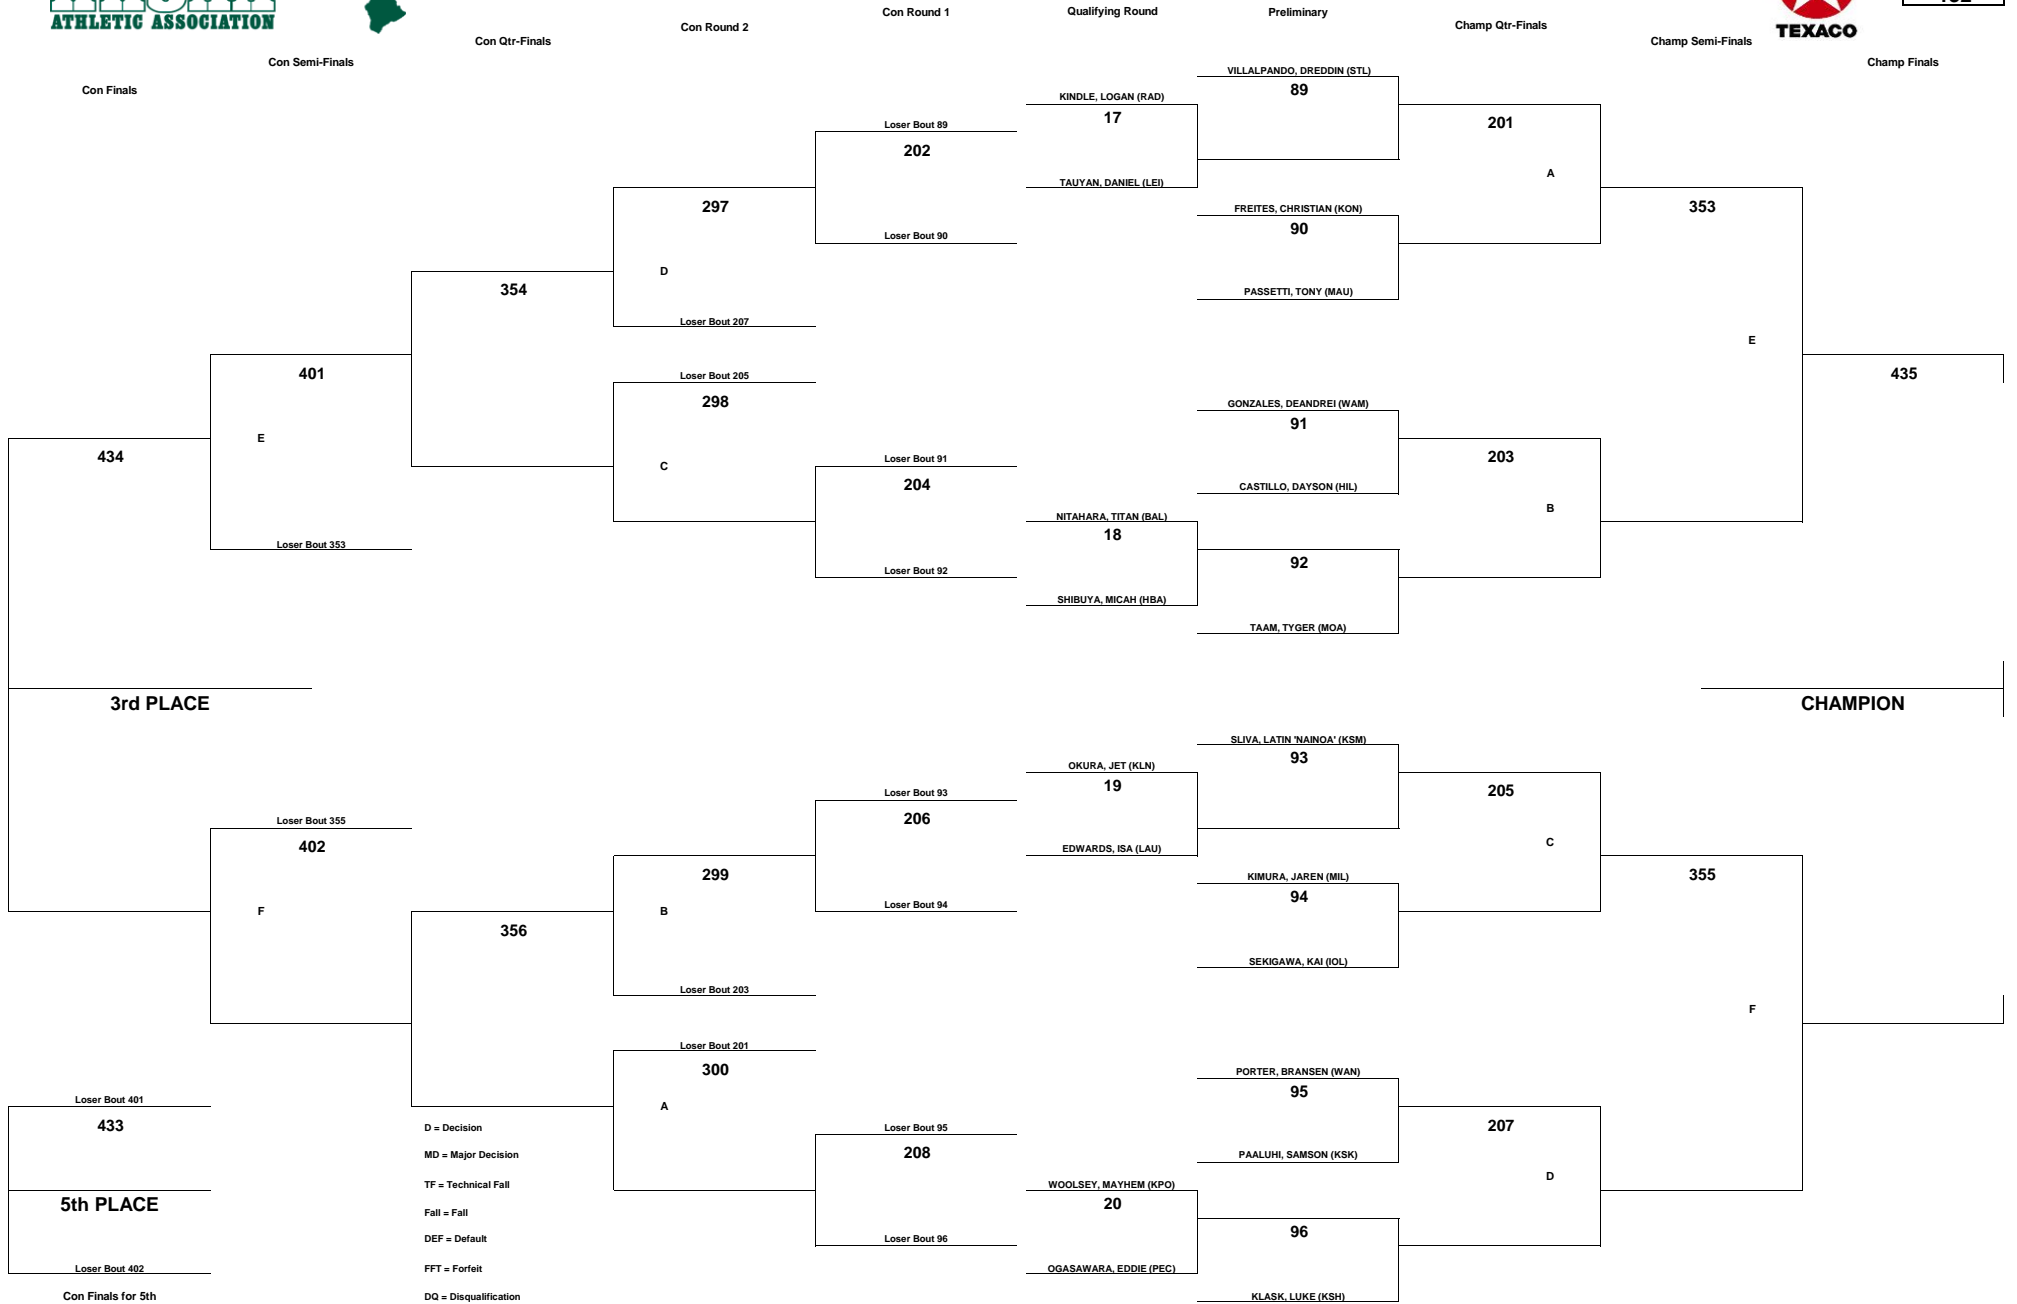

TEXACO-HAWAII HIGH SCHOOL ATHLETIC ASSOCIATION 2022 BOYS WRESTLING CHAMPIONSHIPS

WEIGHT CLASS
138

D = Decision
 MD = Major Decision
 TF = Technical Fall
 Fall = Fall
 DEF = Default
 FFT = Forfeit
 DQ = Disqualification