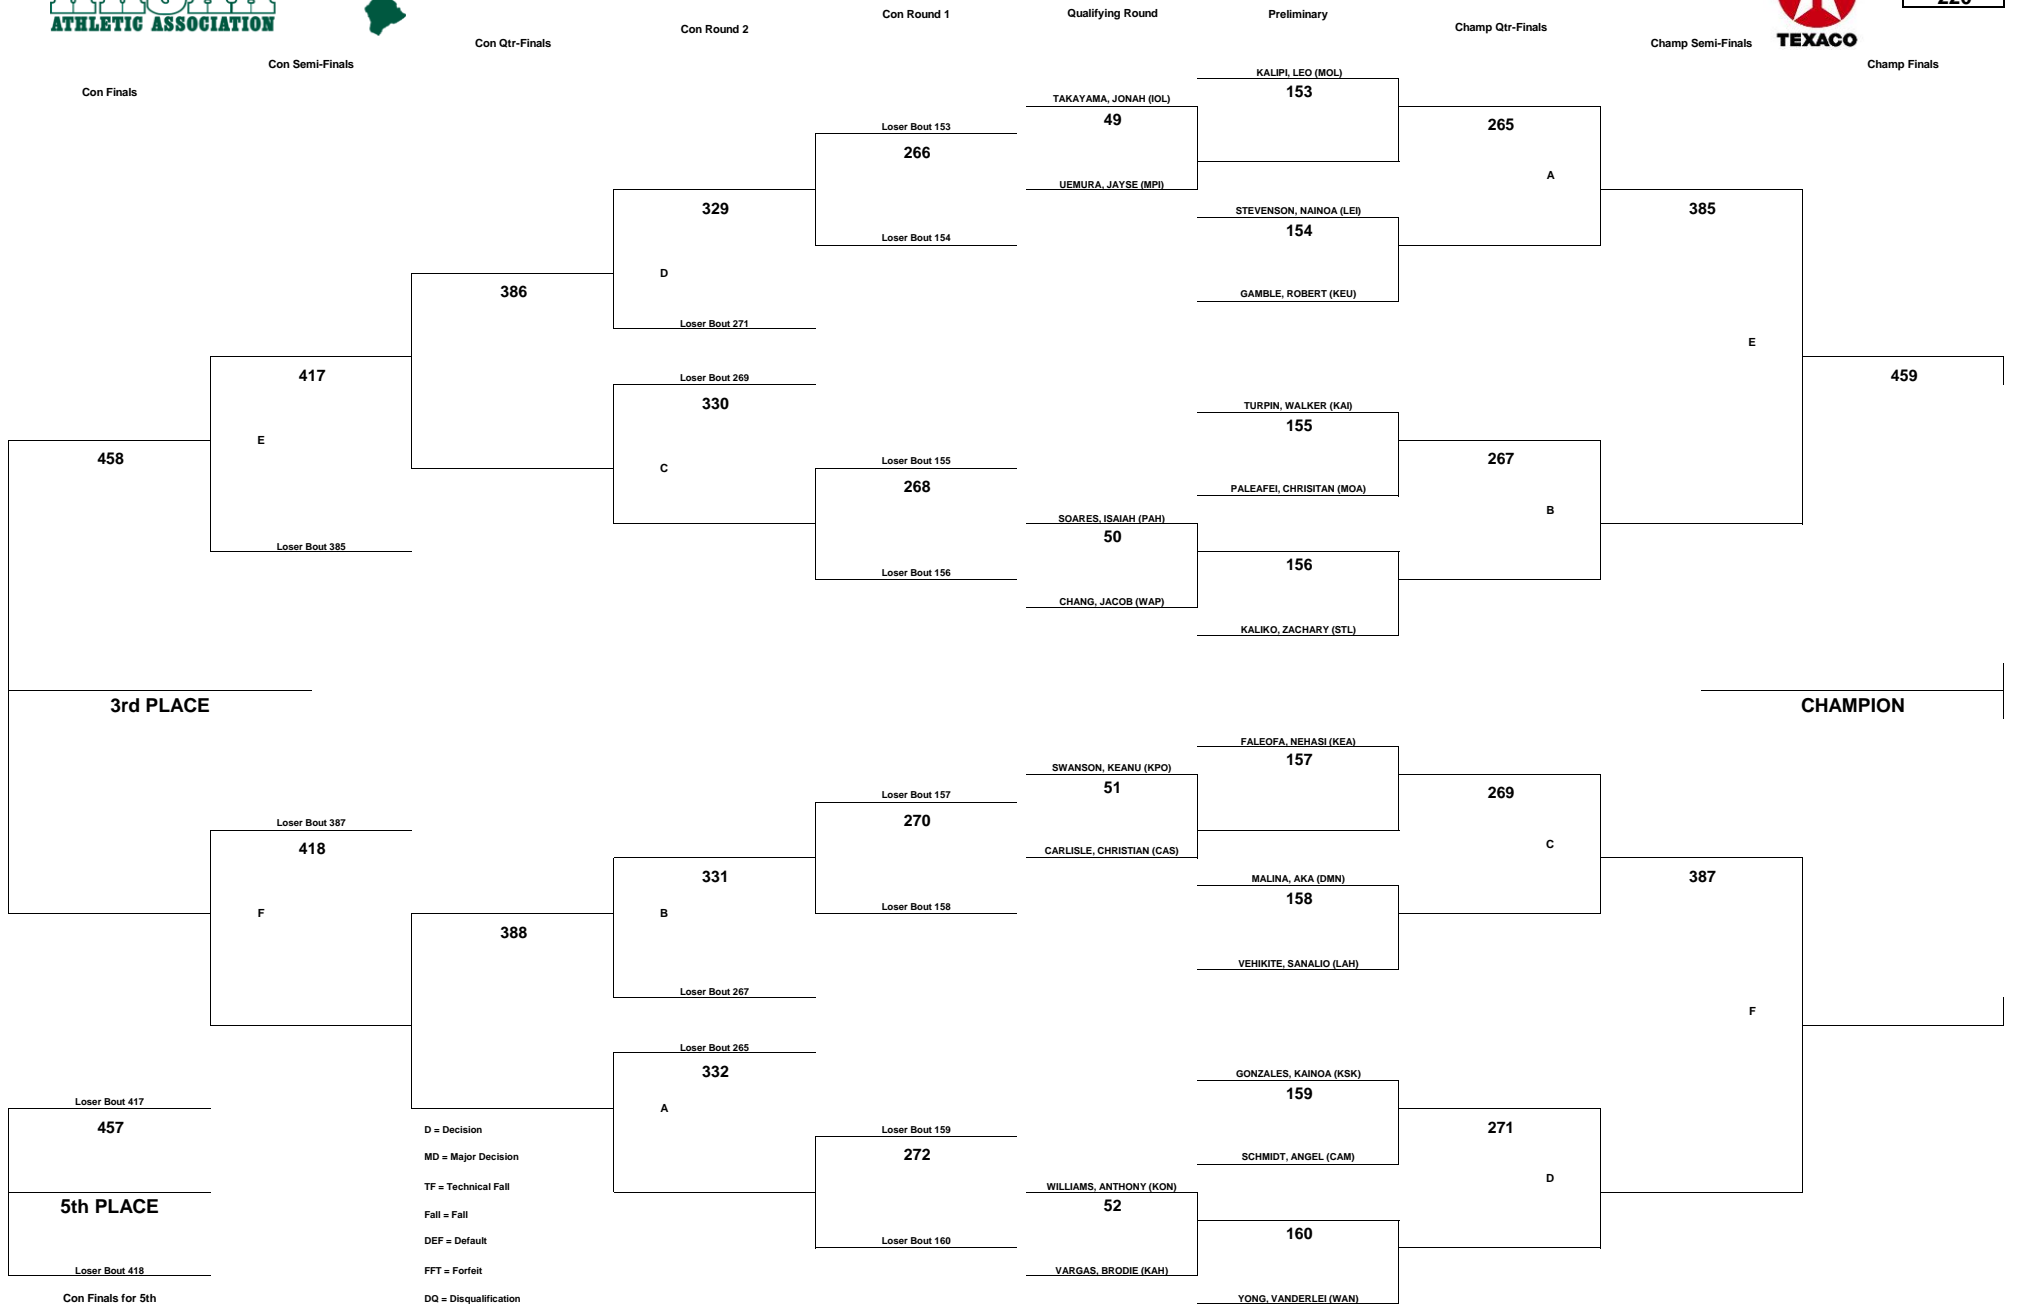

TEXACO-HAWAII HIGH SCHOOL ATHLETIC ASSOCIATION 2022 BOYS WRESTLING CHAMPIONSHIPS

WEIGHT CLASS
220