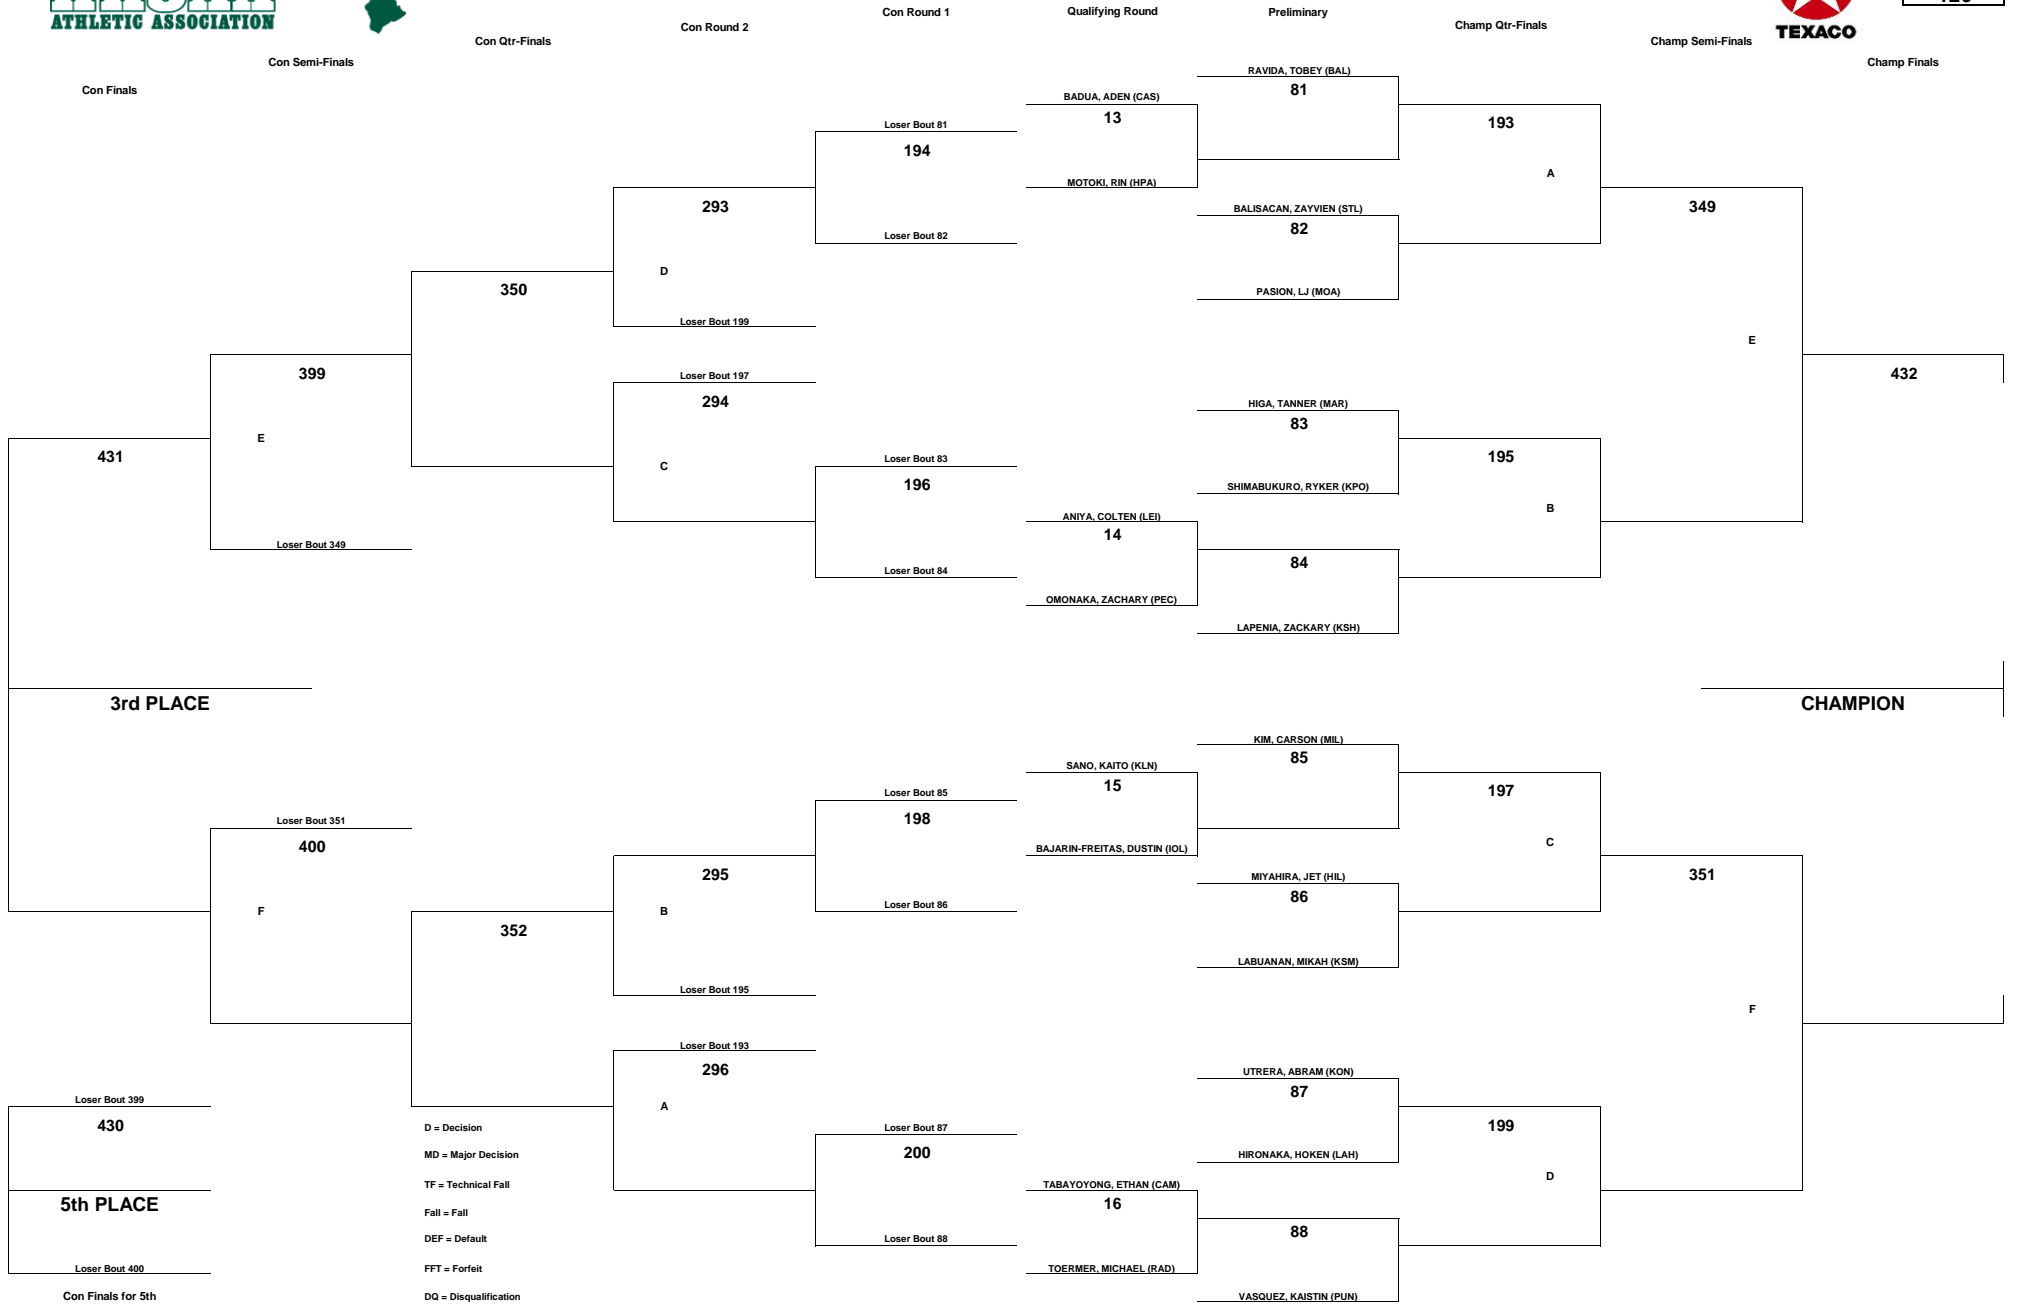

TEXACO-HAWAII HIGH SCHOOL ATHLETIC ASSOCIATION 2022 BOYS WRESTLING CHAMPIONSHIPS

WEIGHT CLASS
126