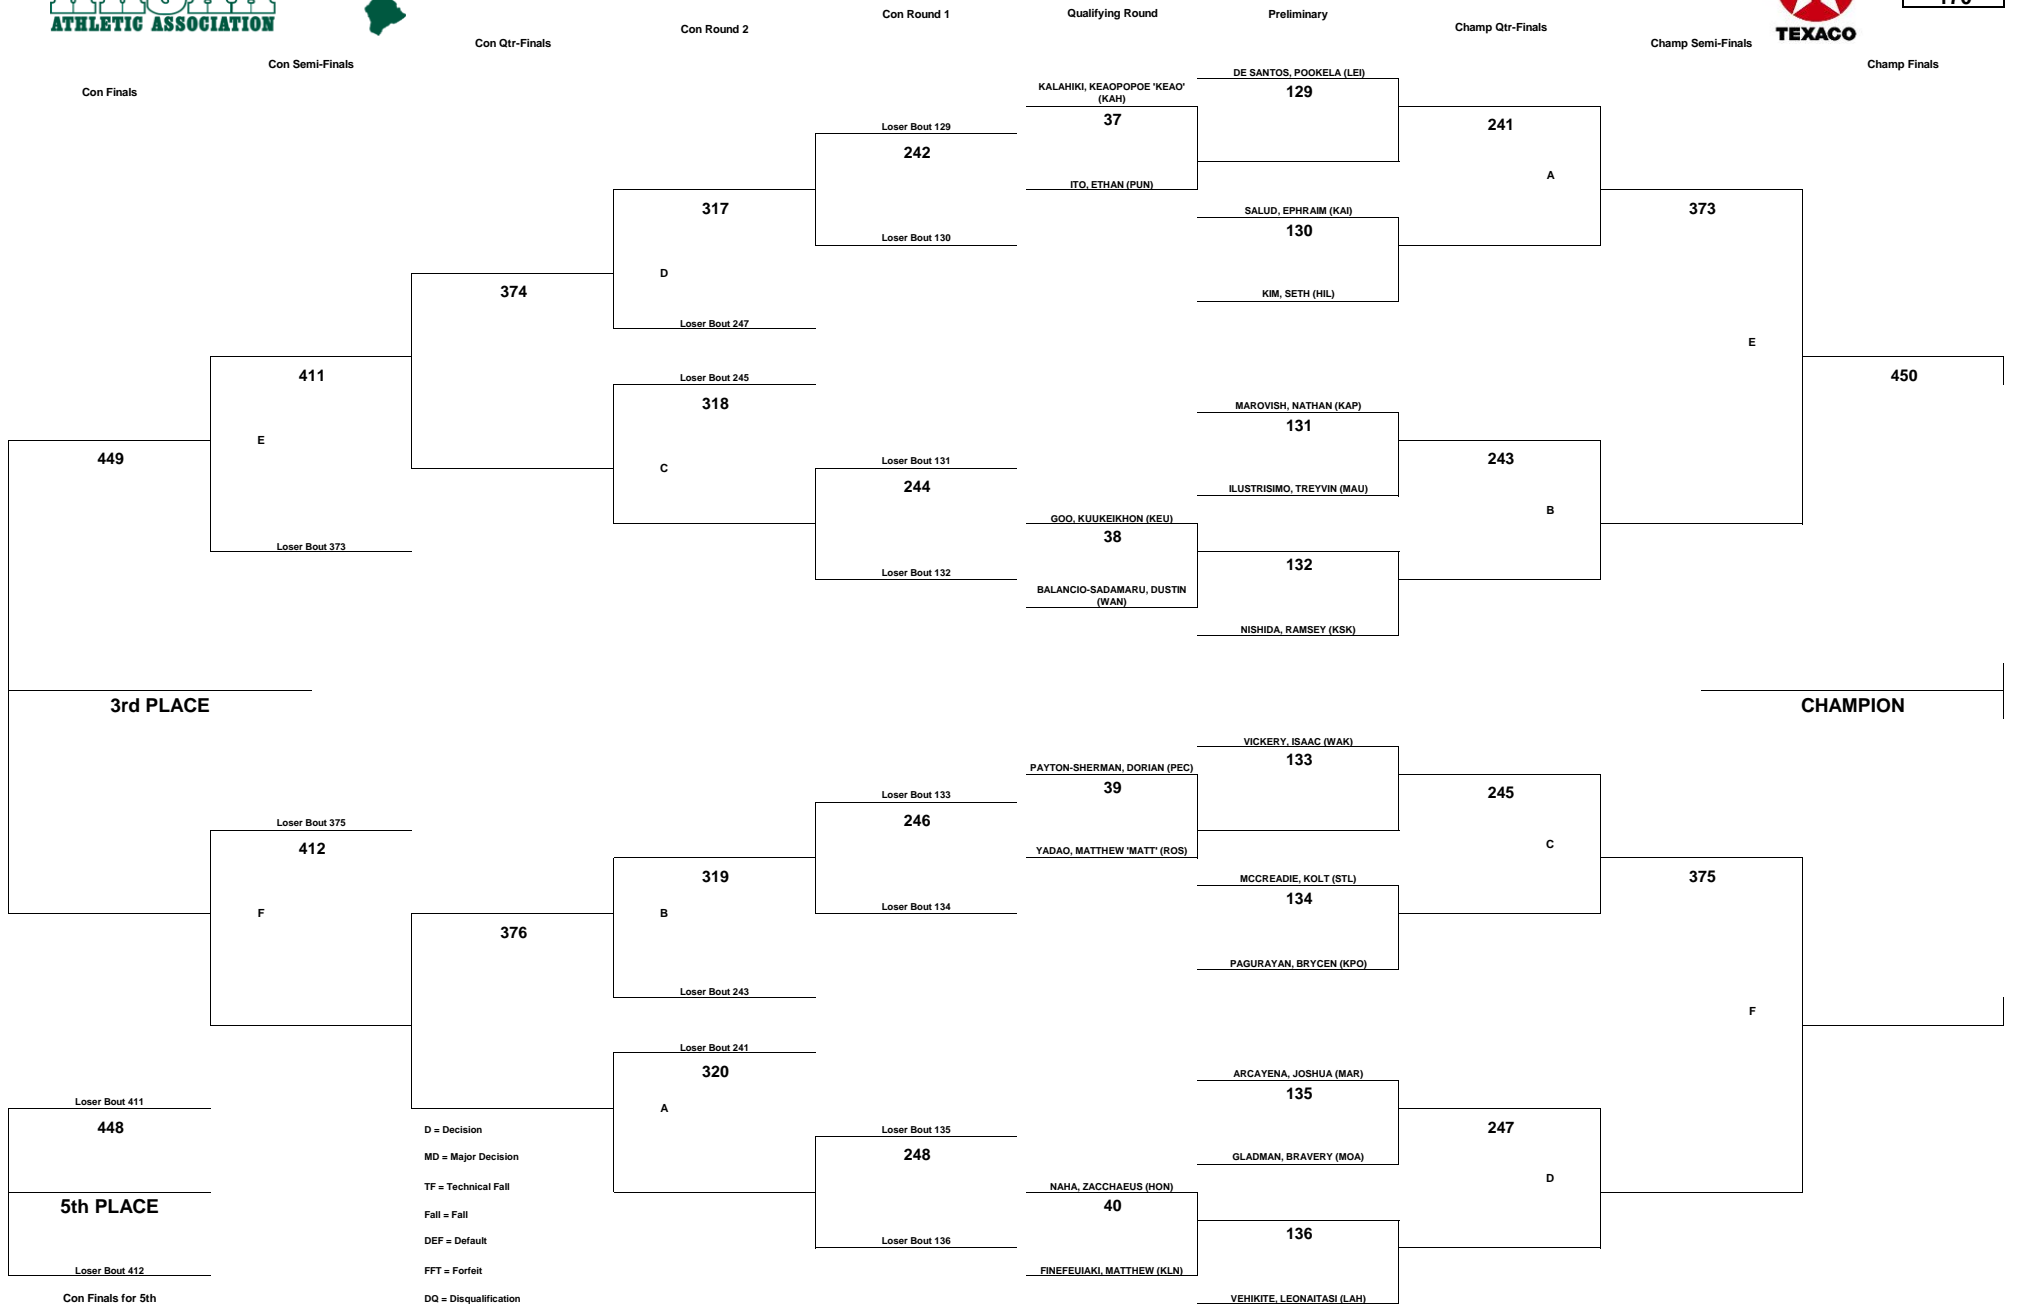

TEXACO-HAWAII HIGH SCHOOL ATHLETIC ASSOCIATION 2022 BOYS WRESTLING CHAMPIONSHIPS

WEIGHT CLASS
182

TEXACO-HAWAII HIGH SCHOOL ATHLETIC ASSOCIATION 2022 BOYS WRESTLING CHAMPIONSHIPS

WEIGHT CLASS
195

D = Decision
 MD = Major Decision
 TF = Technical Fall
 Fall = Fall
 DEF = Default
 FFT = Forfeit
 DQ = Disqualification