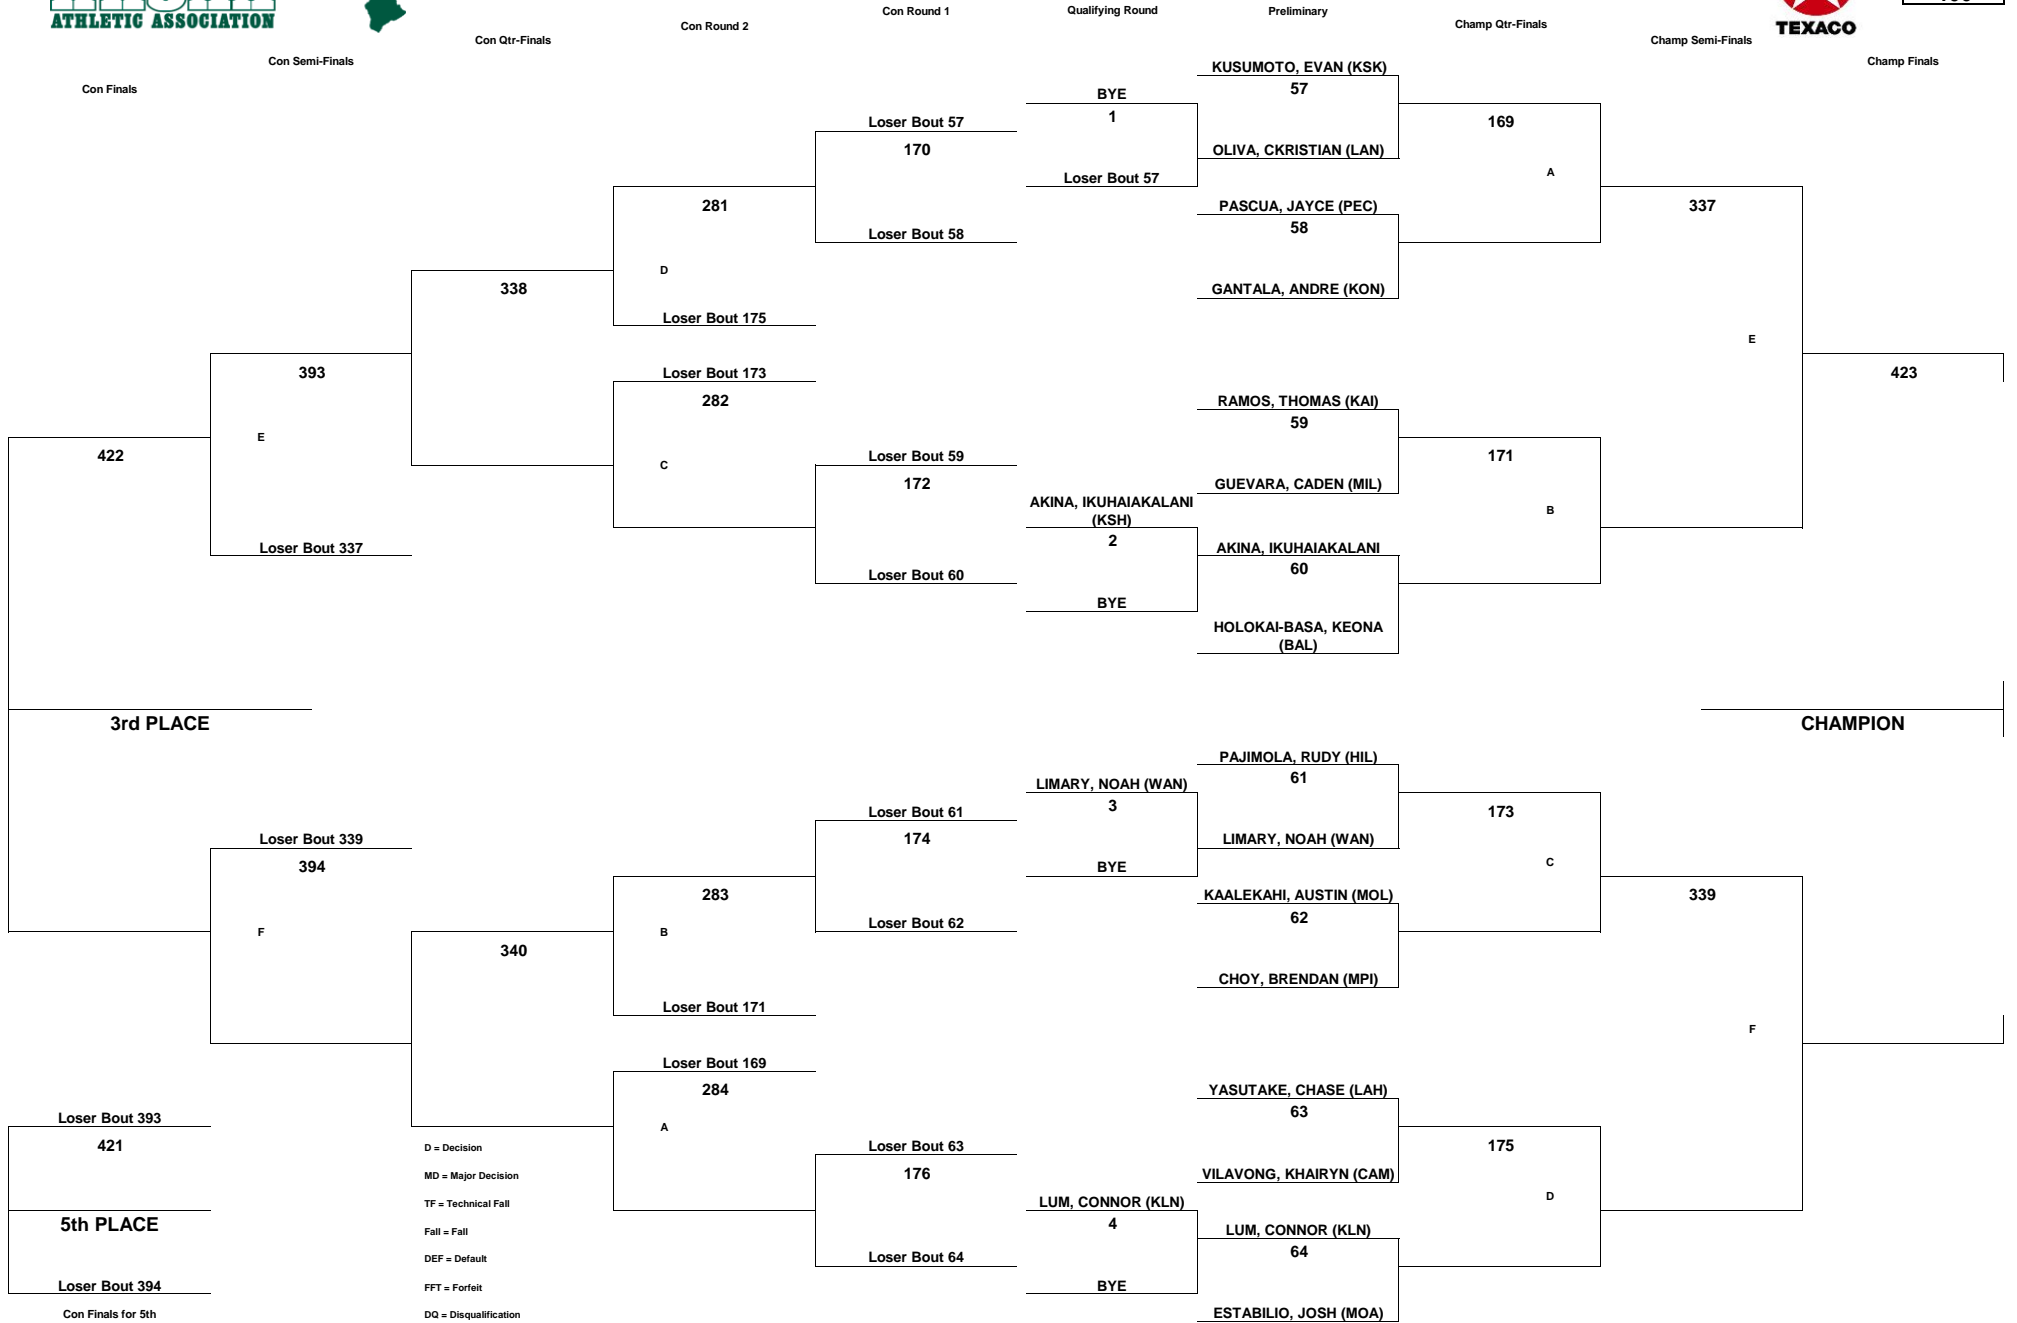

TEXACO-HAWAII HIGH SCHOOL ATHLETIC ASSOCIATION 2022 BOYS WRESTLING CHAMPIONSHIPS

WEIGHT CLASS
106

TEXACO-HAWAII HIGH SCHOOL ATHLETIC ASSOCIATION 2022 BOYS WRESTLING CHAMPIONSHIPS

WEIGHT CLASS
113

TEXACO-HAWAII HIGH SCHOOL ATHLETIC ASSOCIATION 2022 BOYS WRESTLING CHAMPIONSHIPS