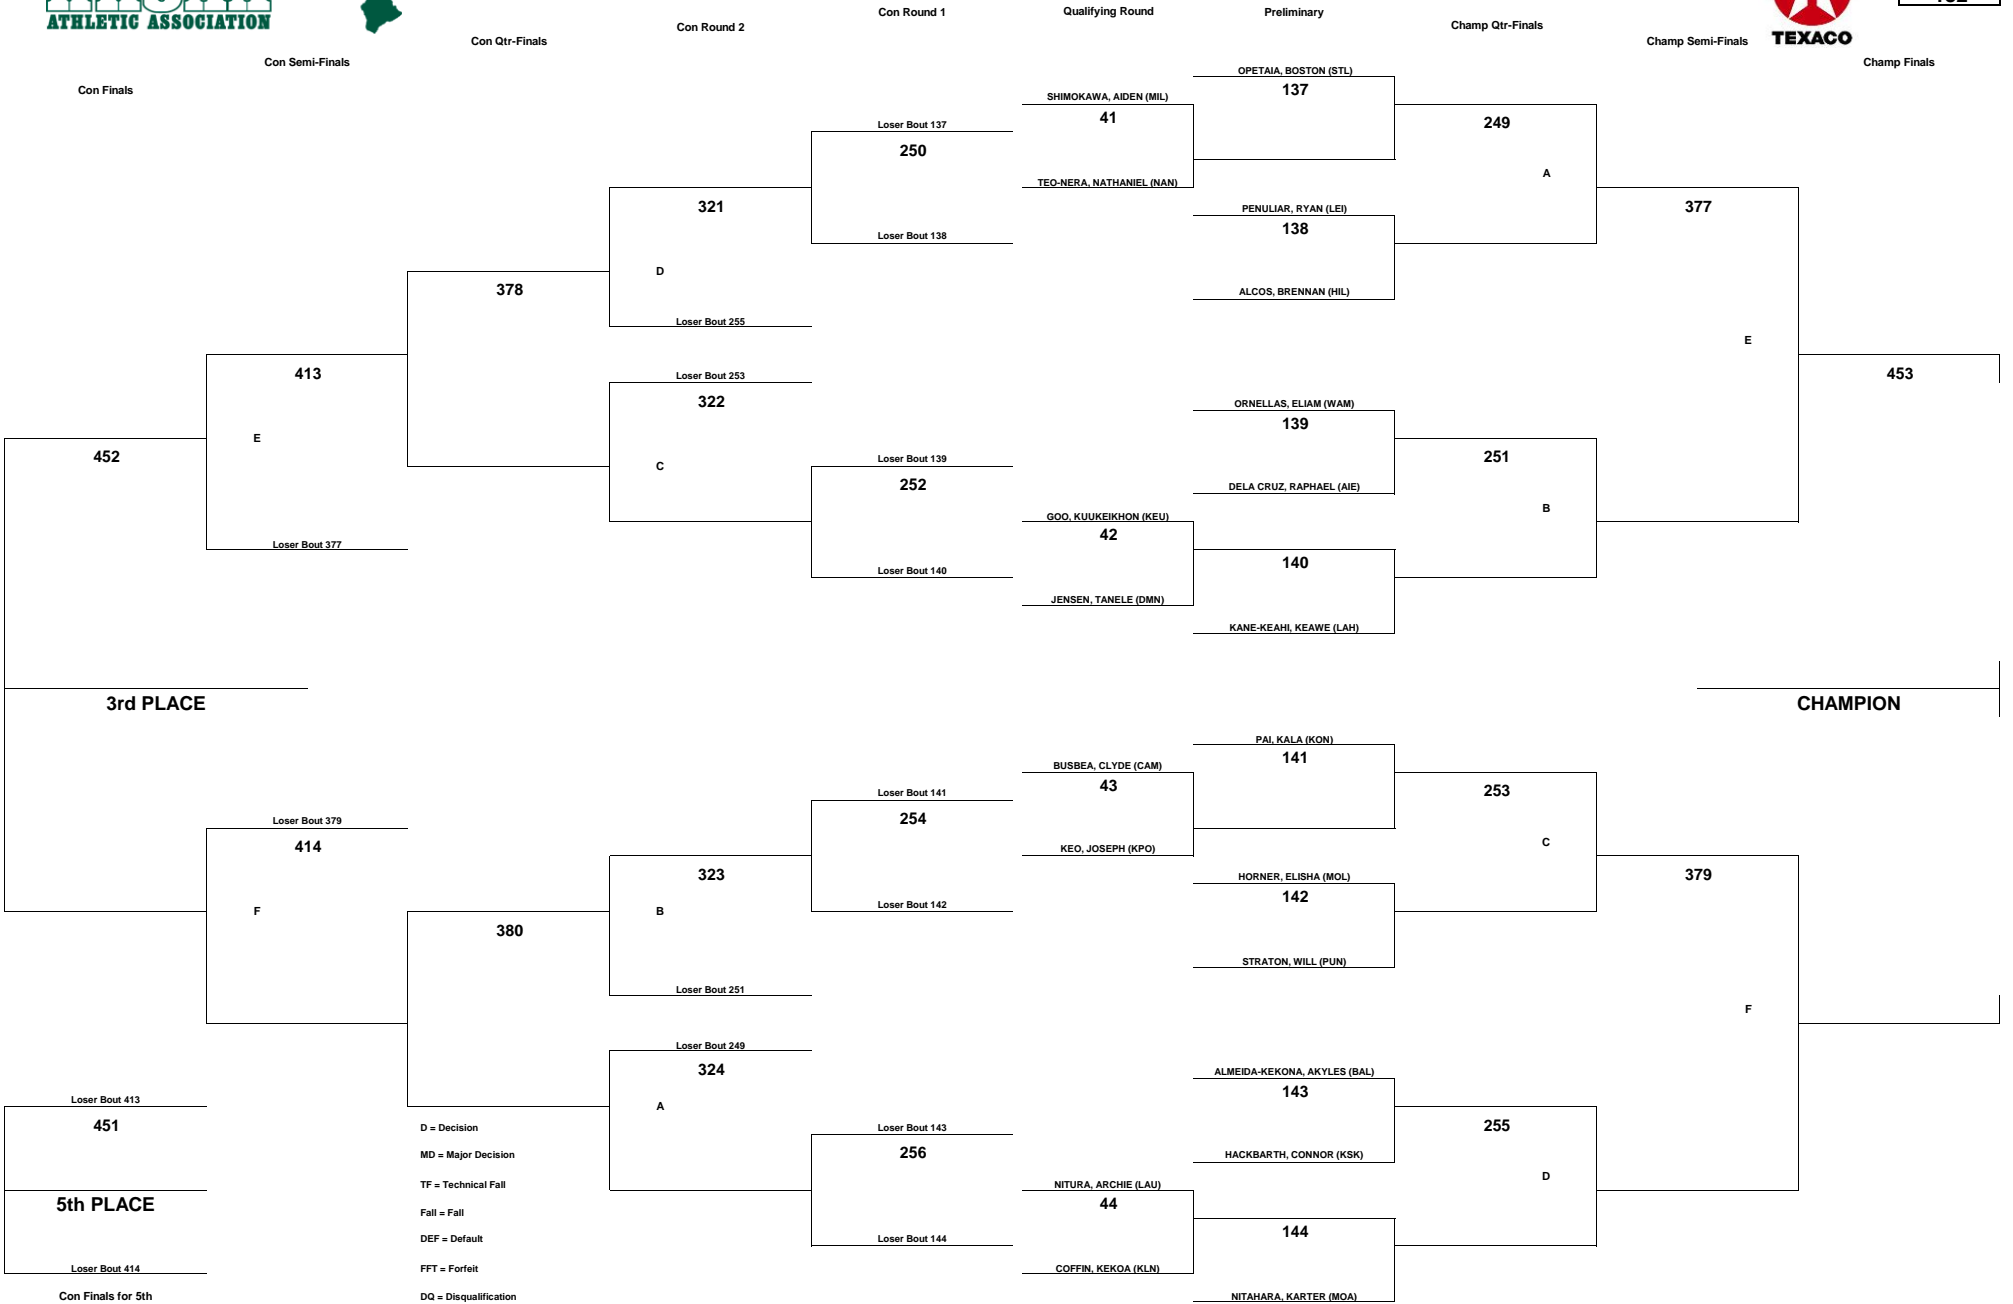

TEXACO-HAWAII HIGH SCHOOL ATHLETIC ASSOCIATION 2022 BOYS WRESTLING CHAMPIONSHIPS

WEIGHT CLASS
182

TEXACO-HAWAII HIGH SCHOOL ATHLETIC ASSOCIATION 2022 BOYS WRESTLING CHAMPIONSHIPS

WEIGHT CLASS
195

D = Decision
 MD = Major Decision
 TF = Technical Fall
 Fall = Fall
 DEF = Default
 FFT = Forfeit
 DQ = Disqualification