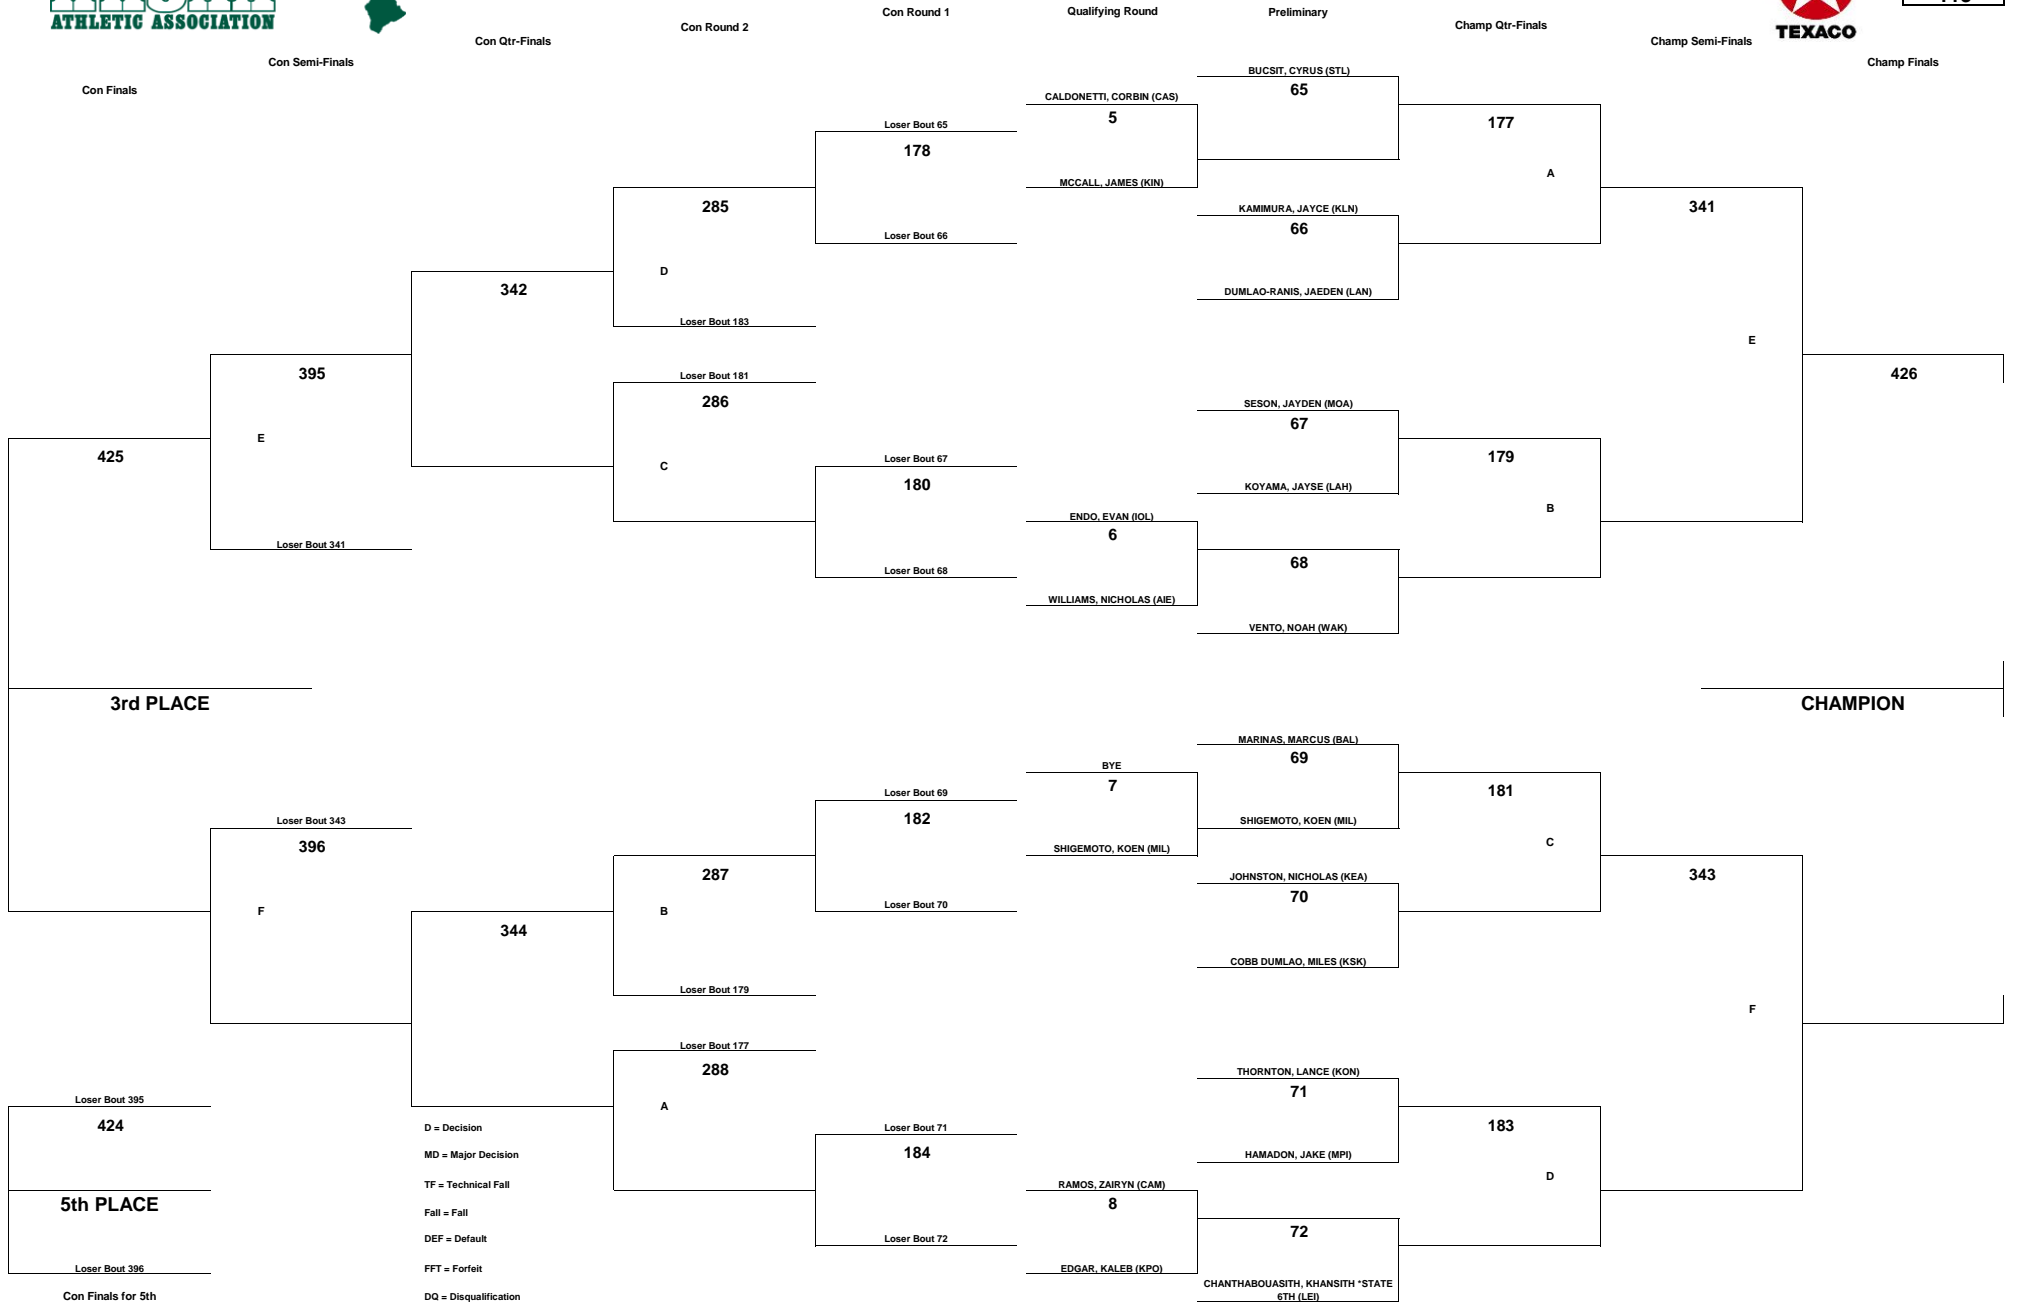

TEXACO-HAWAII HIGH SCHOOL ATHLETIC ASSOCIATION 2022 BOYS WRESTLING CHAMPIONSHIPS

WEIGHT CLASS
106

TEXACO-HAWAII HIGH SCHOOL ATHLETIC ASSOCIATION 2022 BOYS WRESTLING CHAMPIONSHIPS

WEIGHT CLASS
113

TEXACO-HAWAII HIGH SCHOOL ATHLETIC ASSOCIATION 2022 BOYS WRESTLING CHAMPIONSHIPS