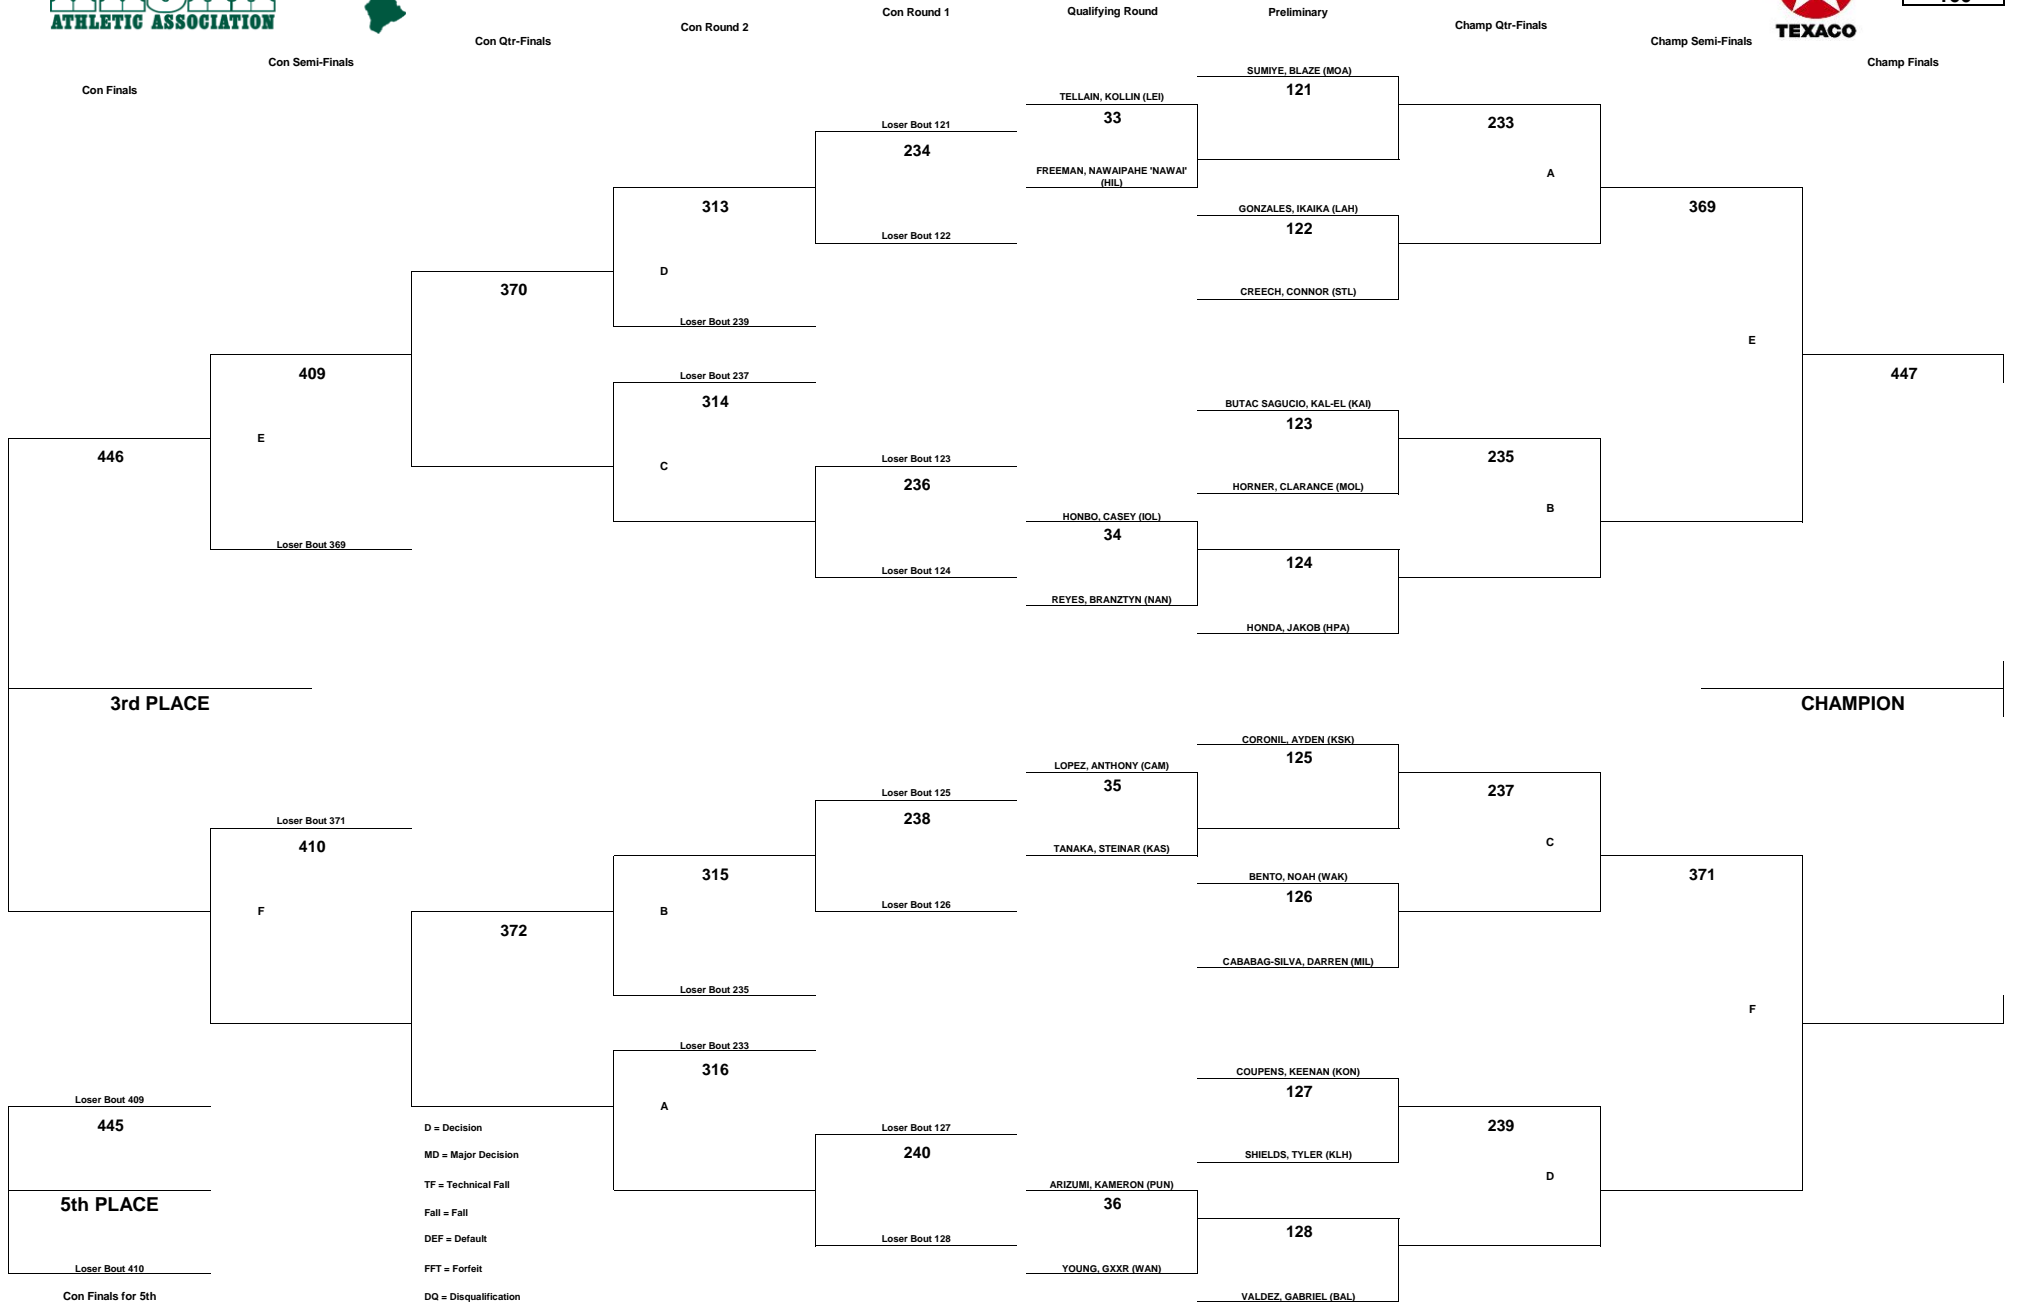

TEXACO-HAWAII HIGH SCHOOL ATHLETIC ASSOCIATION 2022 BOYS WRESTLING CHAMPIONSHIPS

WEIGHT CLASS
160