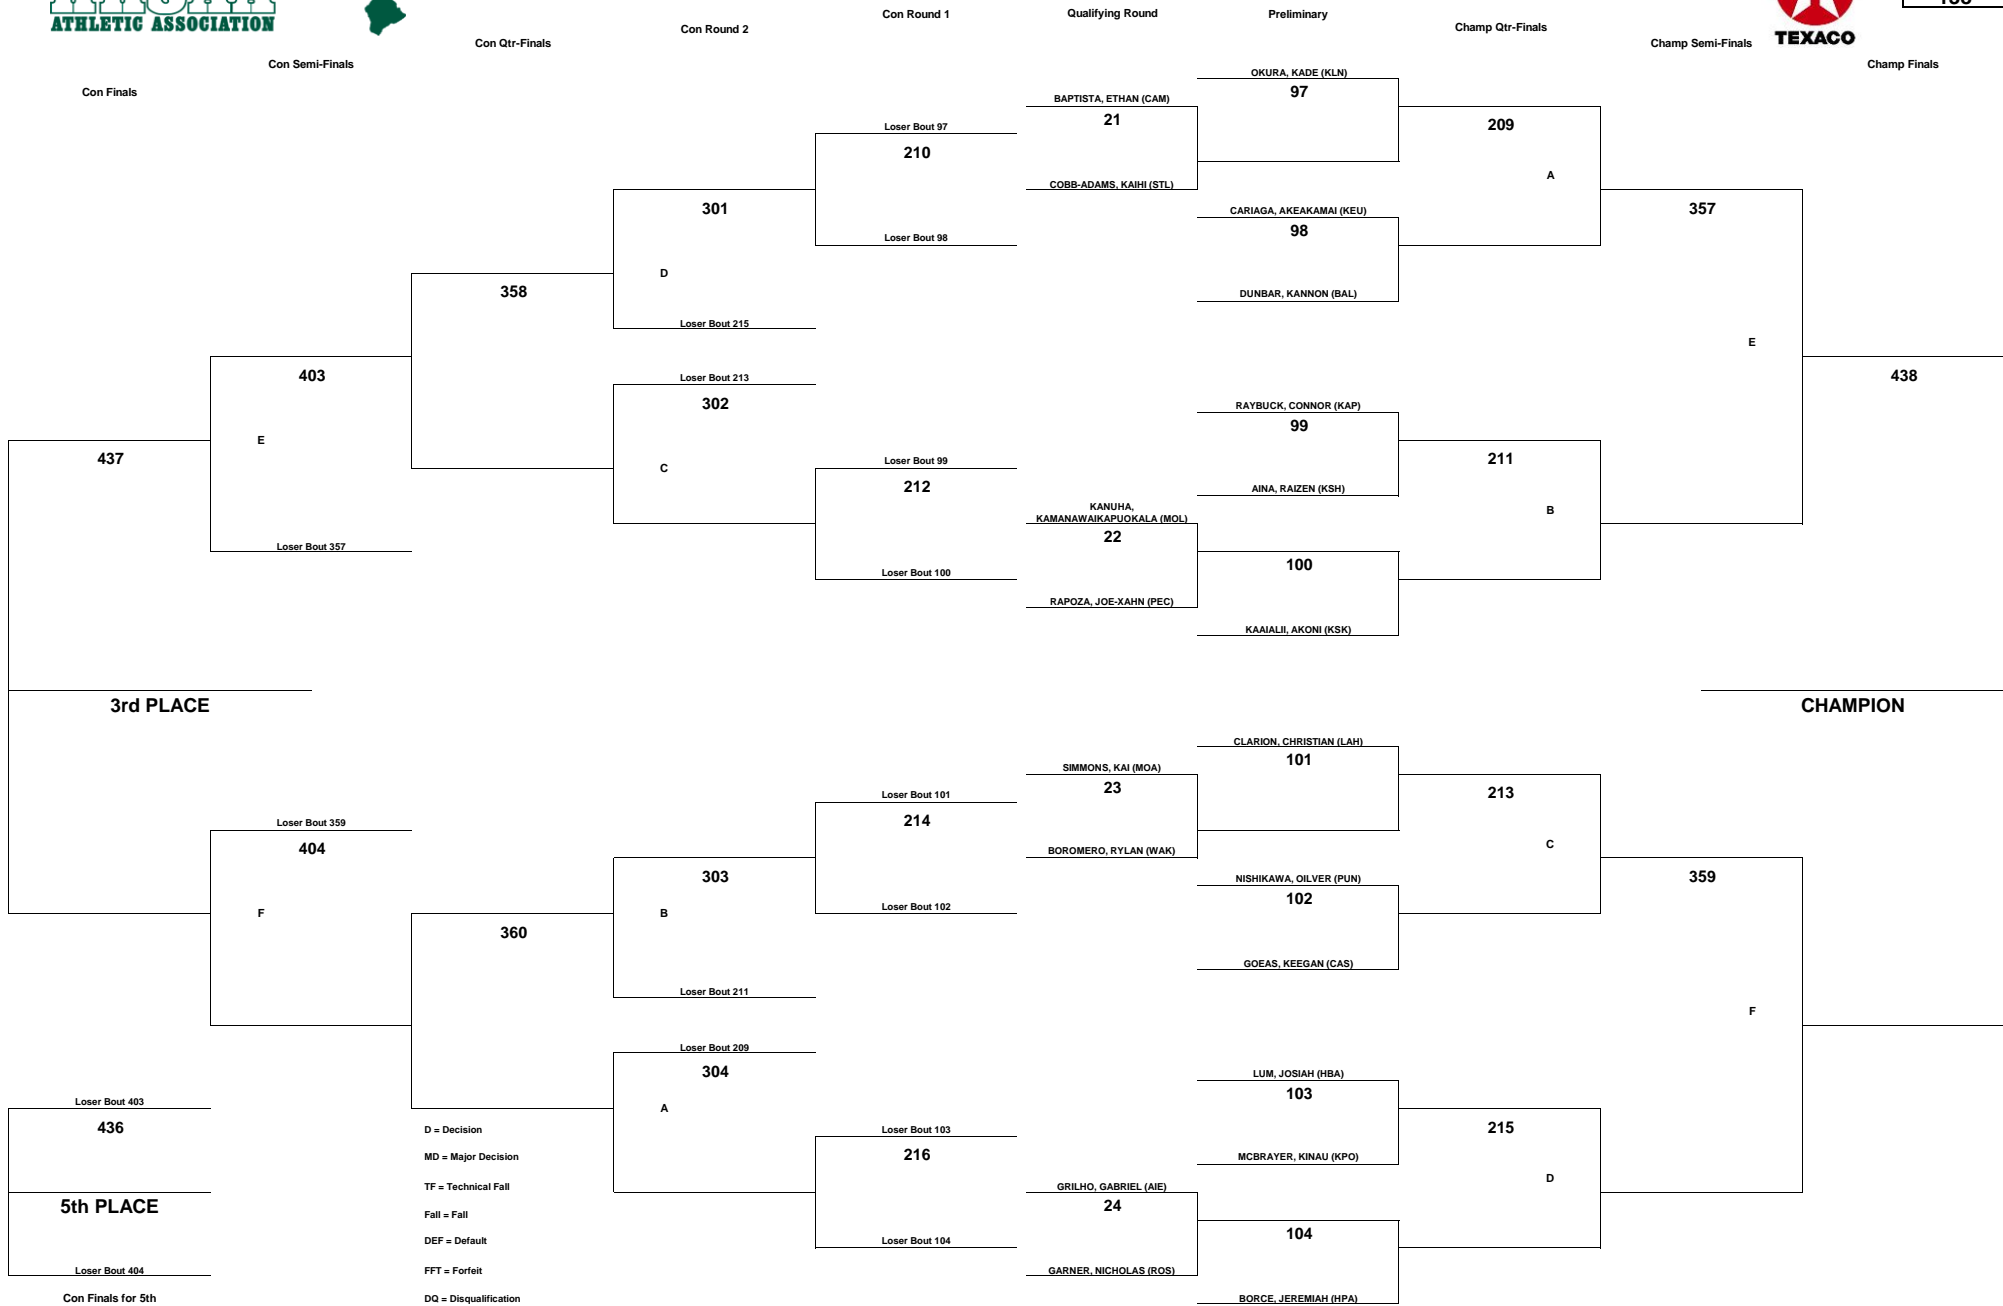

TEXACO-HAWAII HIGH SCHOOL ATHLETIC ASSOCIATION 2022 BOYS WRESTLING CHAMPIONSHIPS

WEIGHT CLASS
138

D = Decision
 MD = Major Decision
 TF = Technical Fall
 Fall = Fall
 DEF = Default
 FFT = Forfeit
 DQ = Disqualification