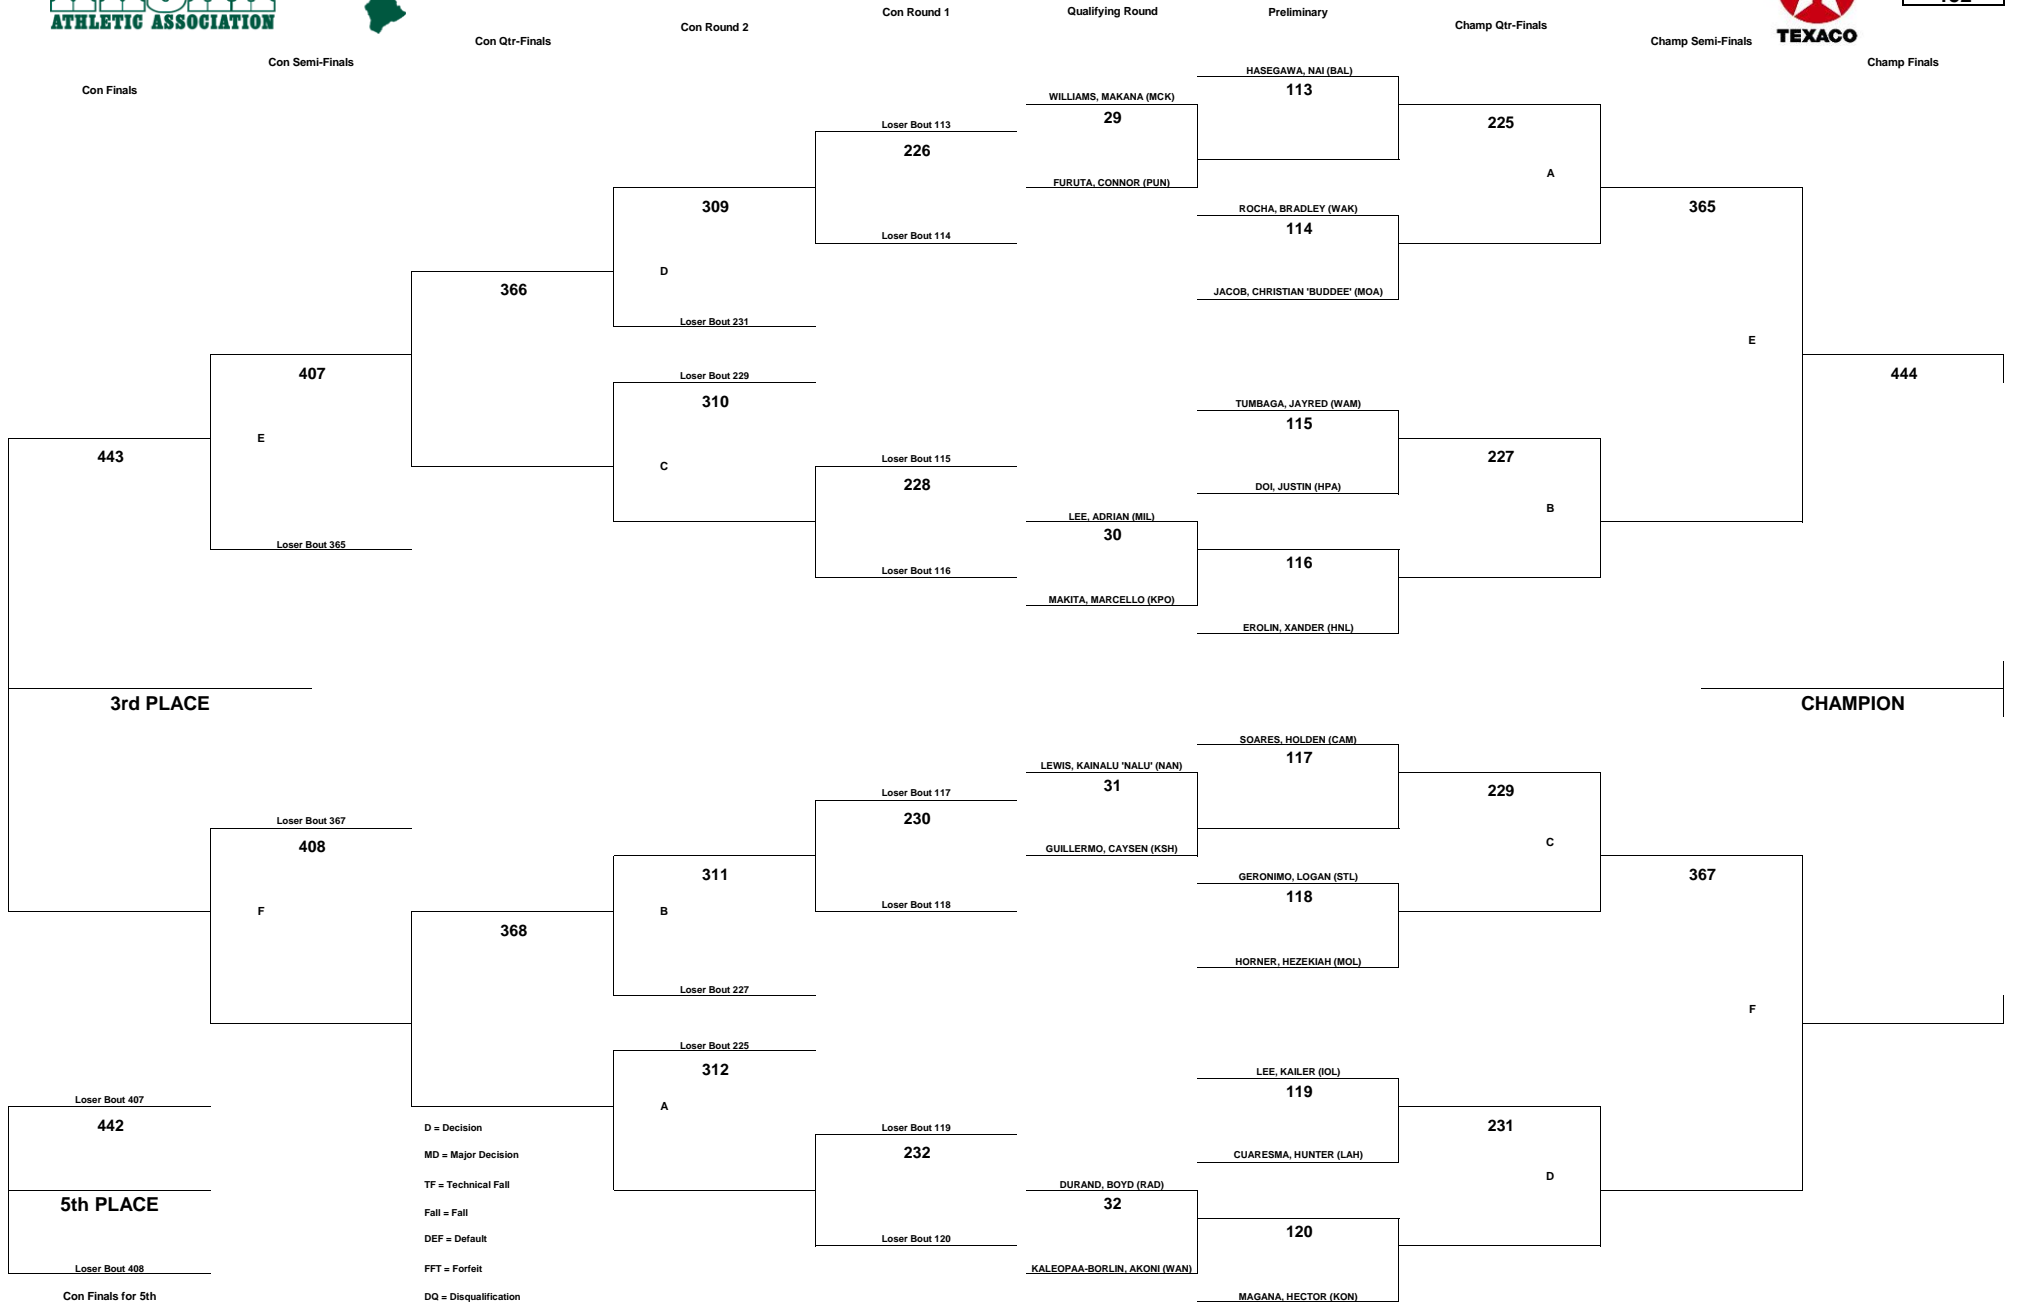

TEXACO-HAWAII HIGH SCHOOL ATHLETIC ASSOCIATION 2022 BOYS WRESTLING CHAMPIONSHIPS

WEIGHT CLASS
152