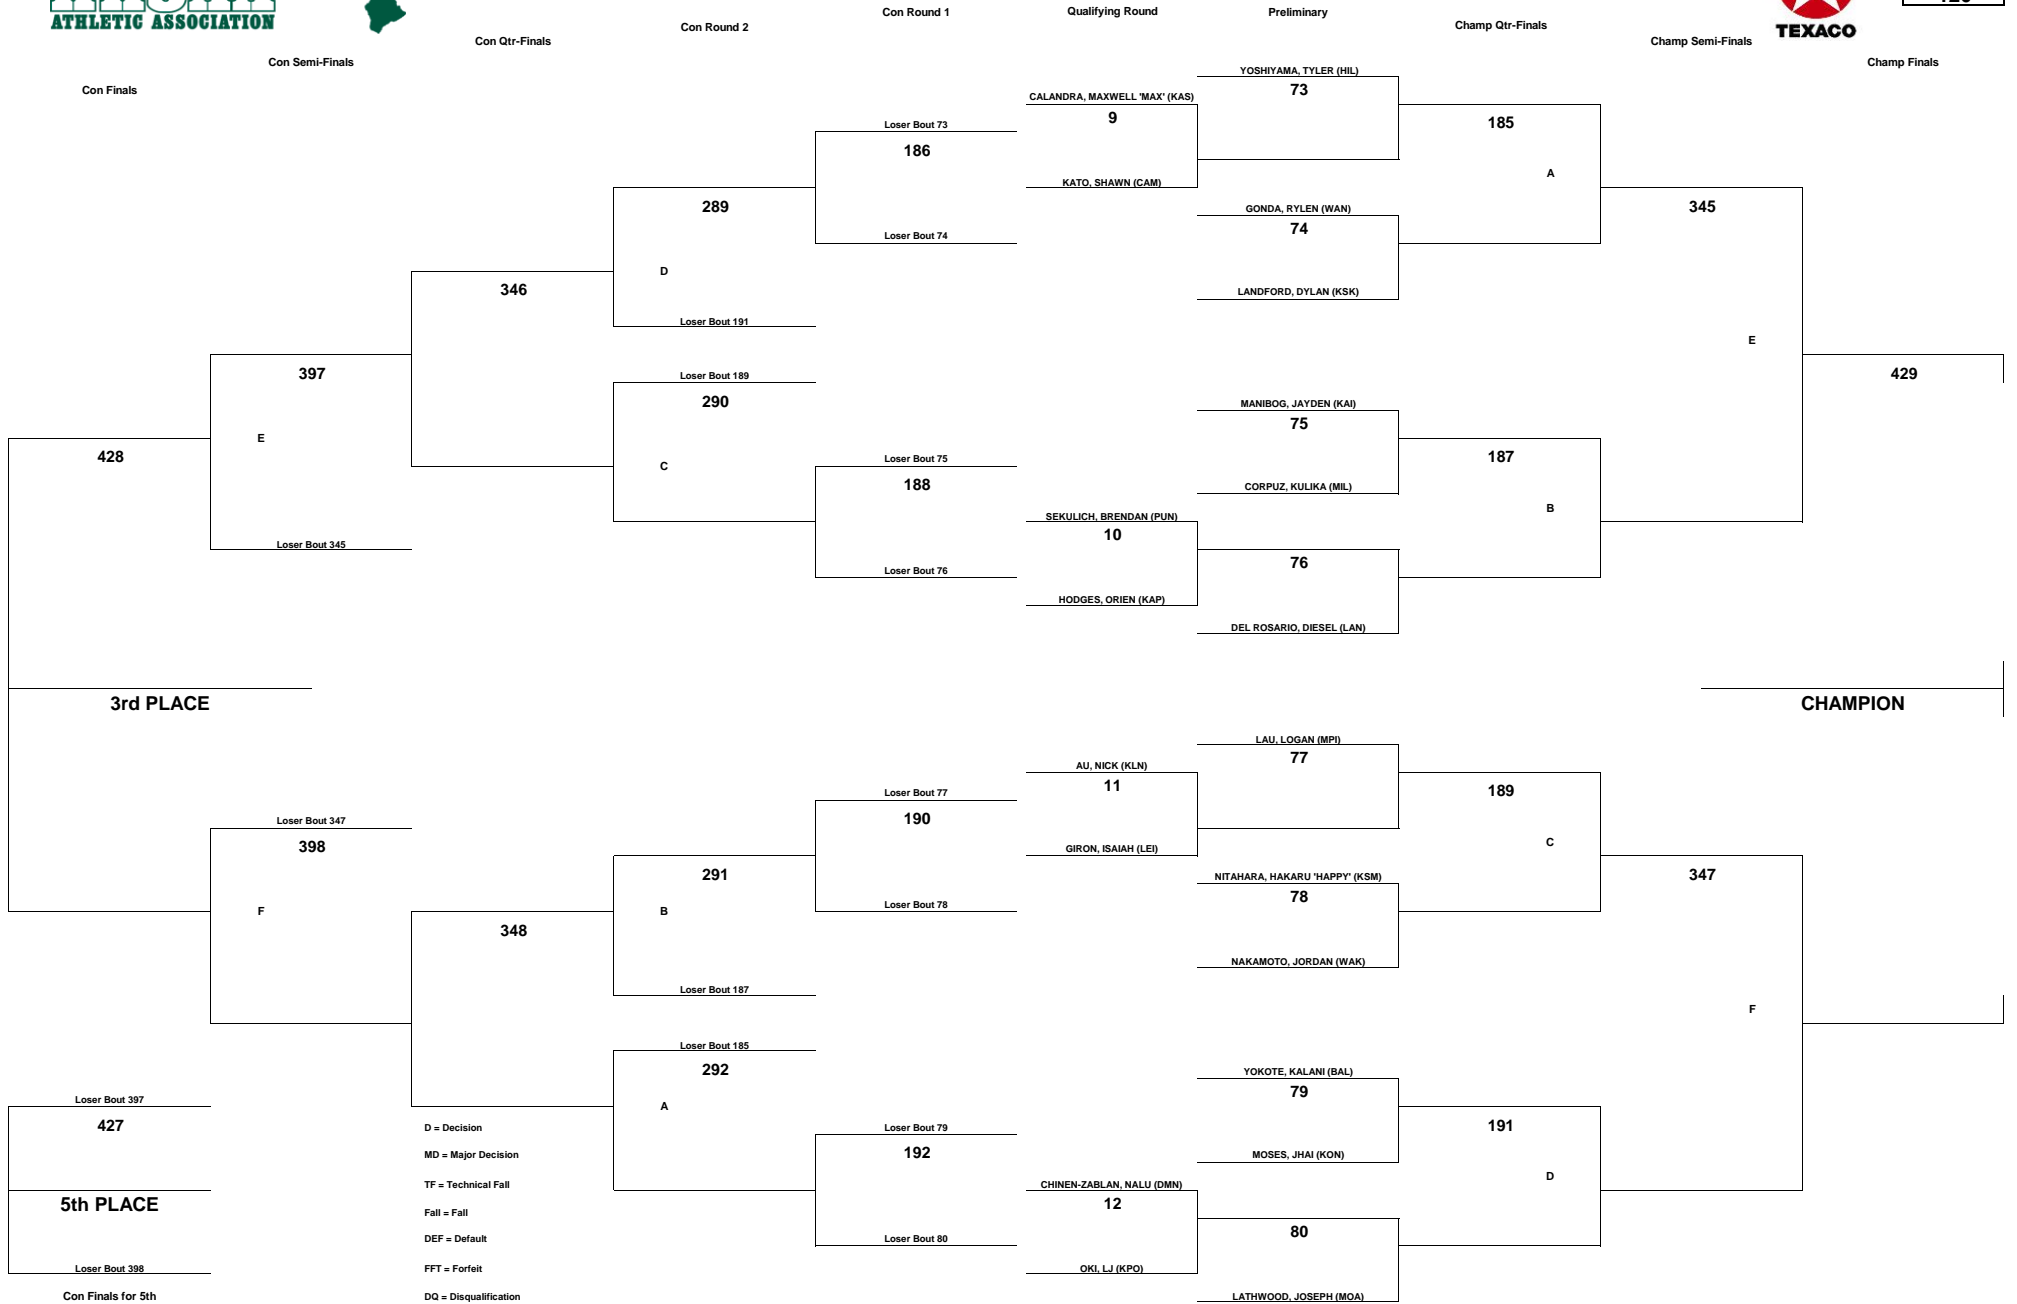

TEXACO-HAWAII HIGH SCHOOL ATHLETIC ASSOCIATION 2022 BOYS WRESTLING CHAMPIONSHIPS

WEIGHT CLASS
120