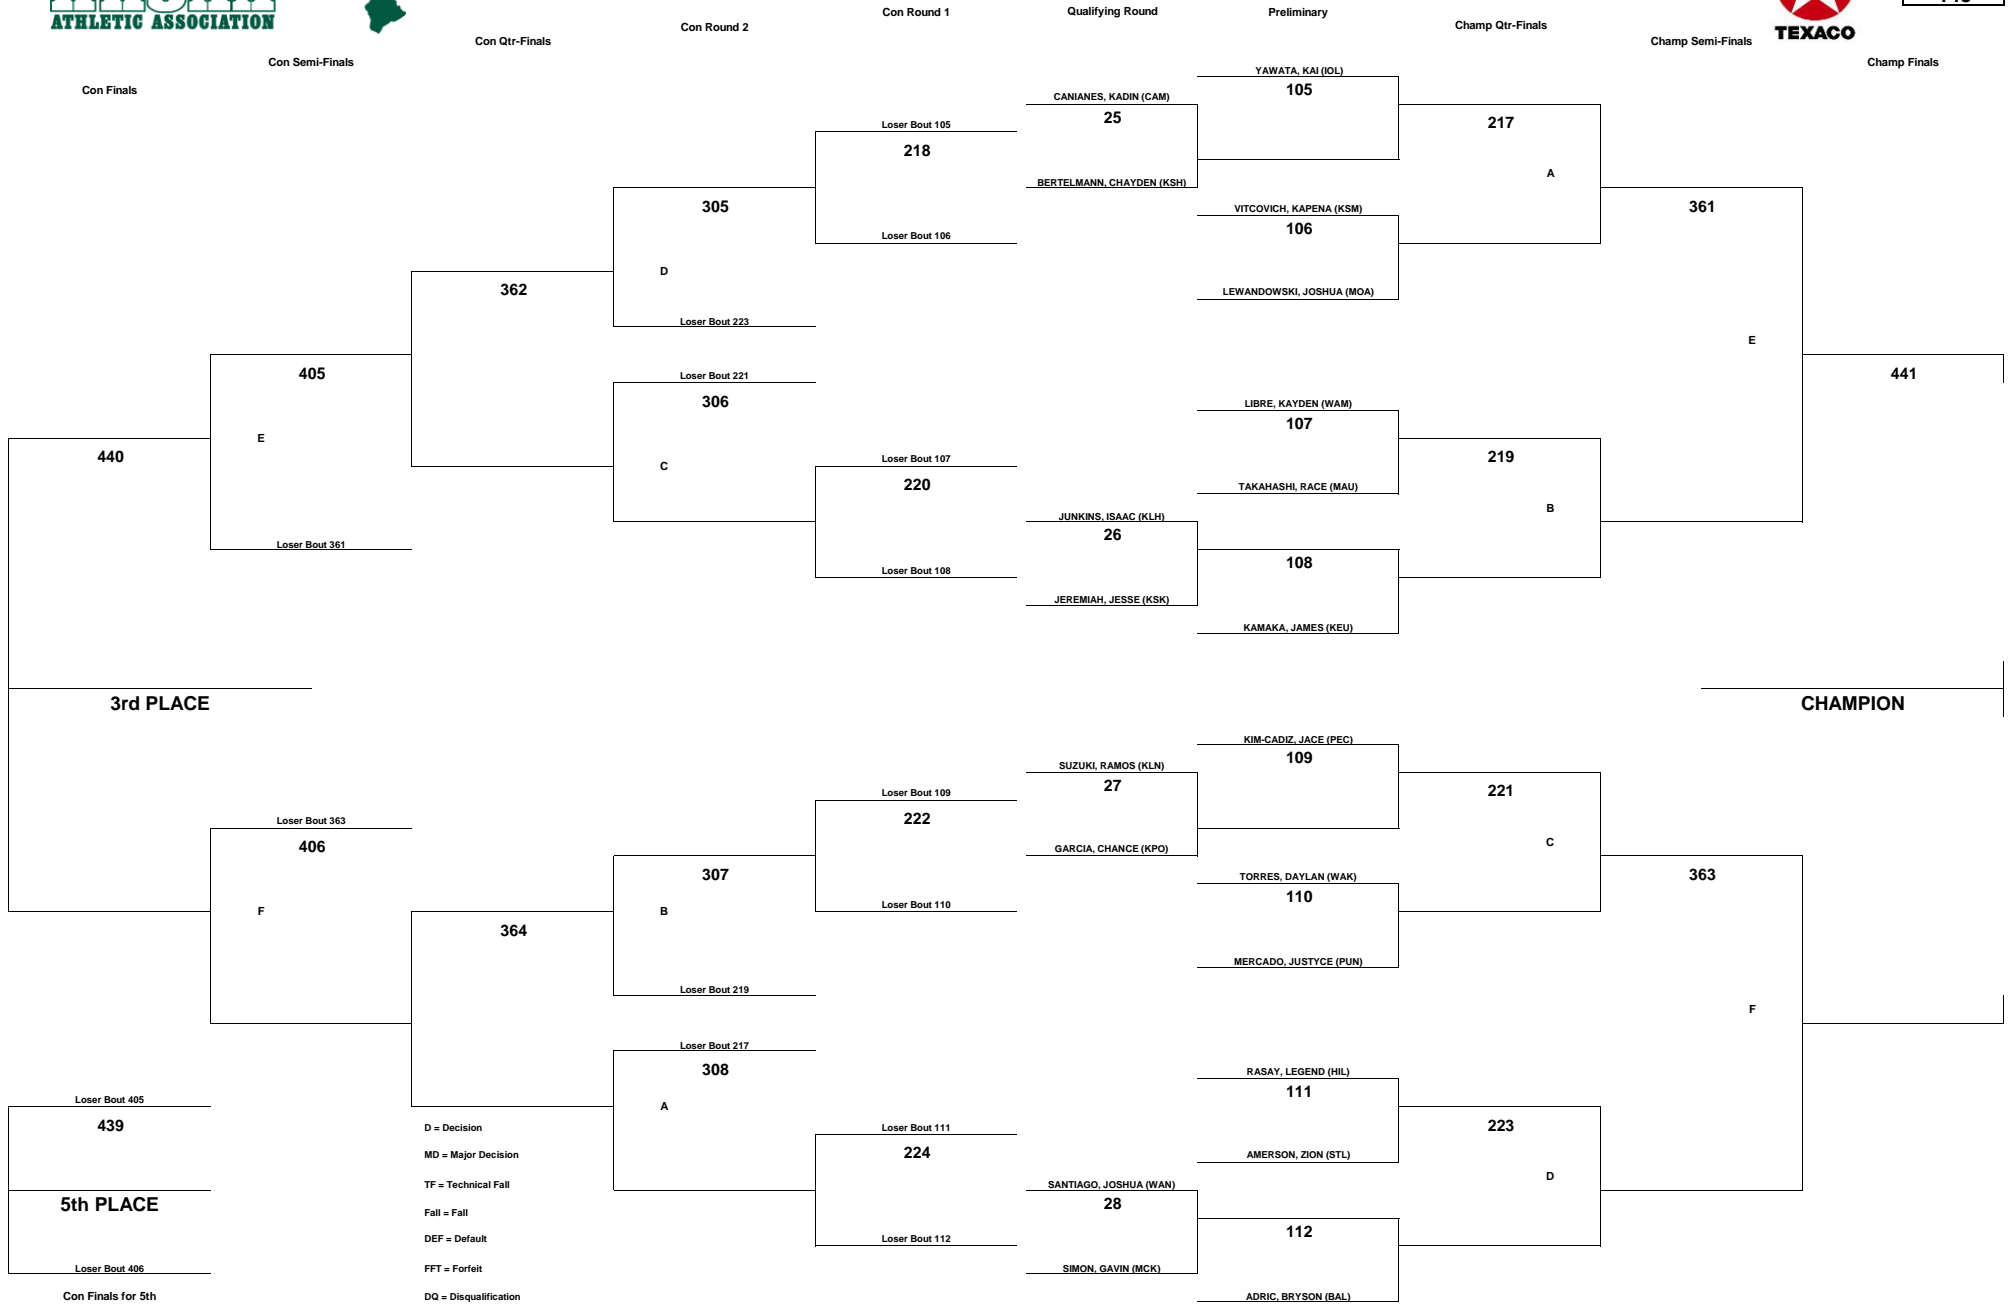

TEXACO-HAWAII HIGH SCHOOL ATHLETIC ASSOCIATION 2022 BOYS WRESTLING CHAMPIONSHIPS

WEIGHT CLASS
145

Con Finals for 5th