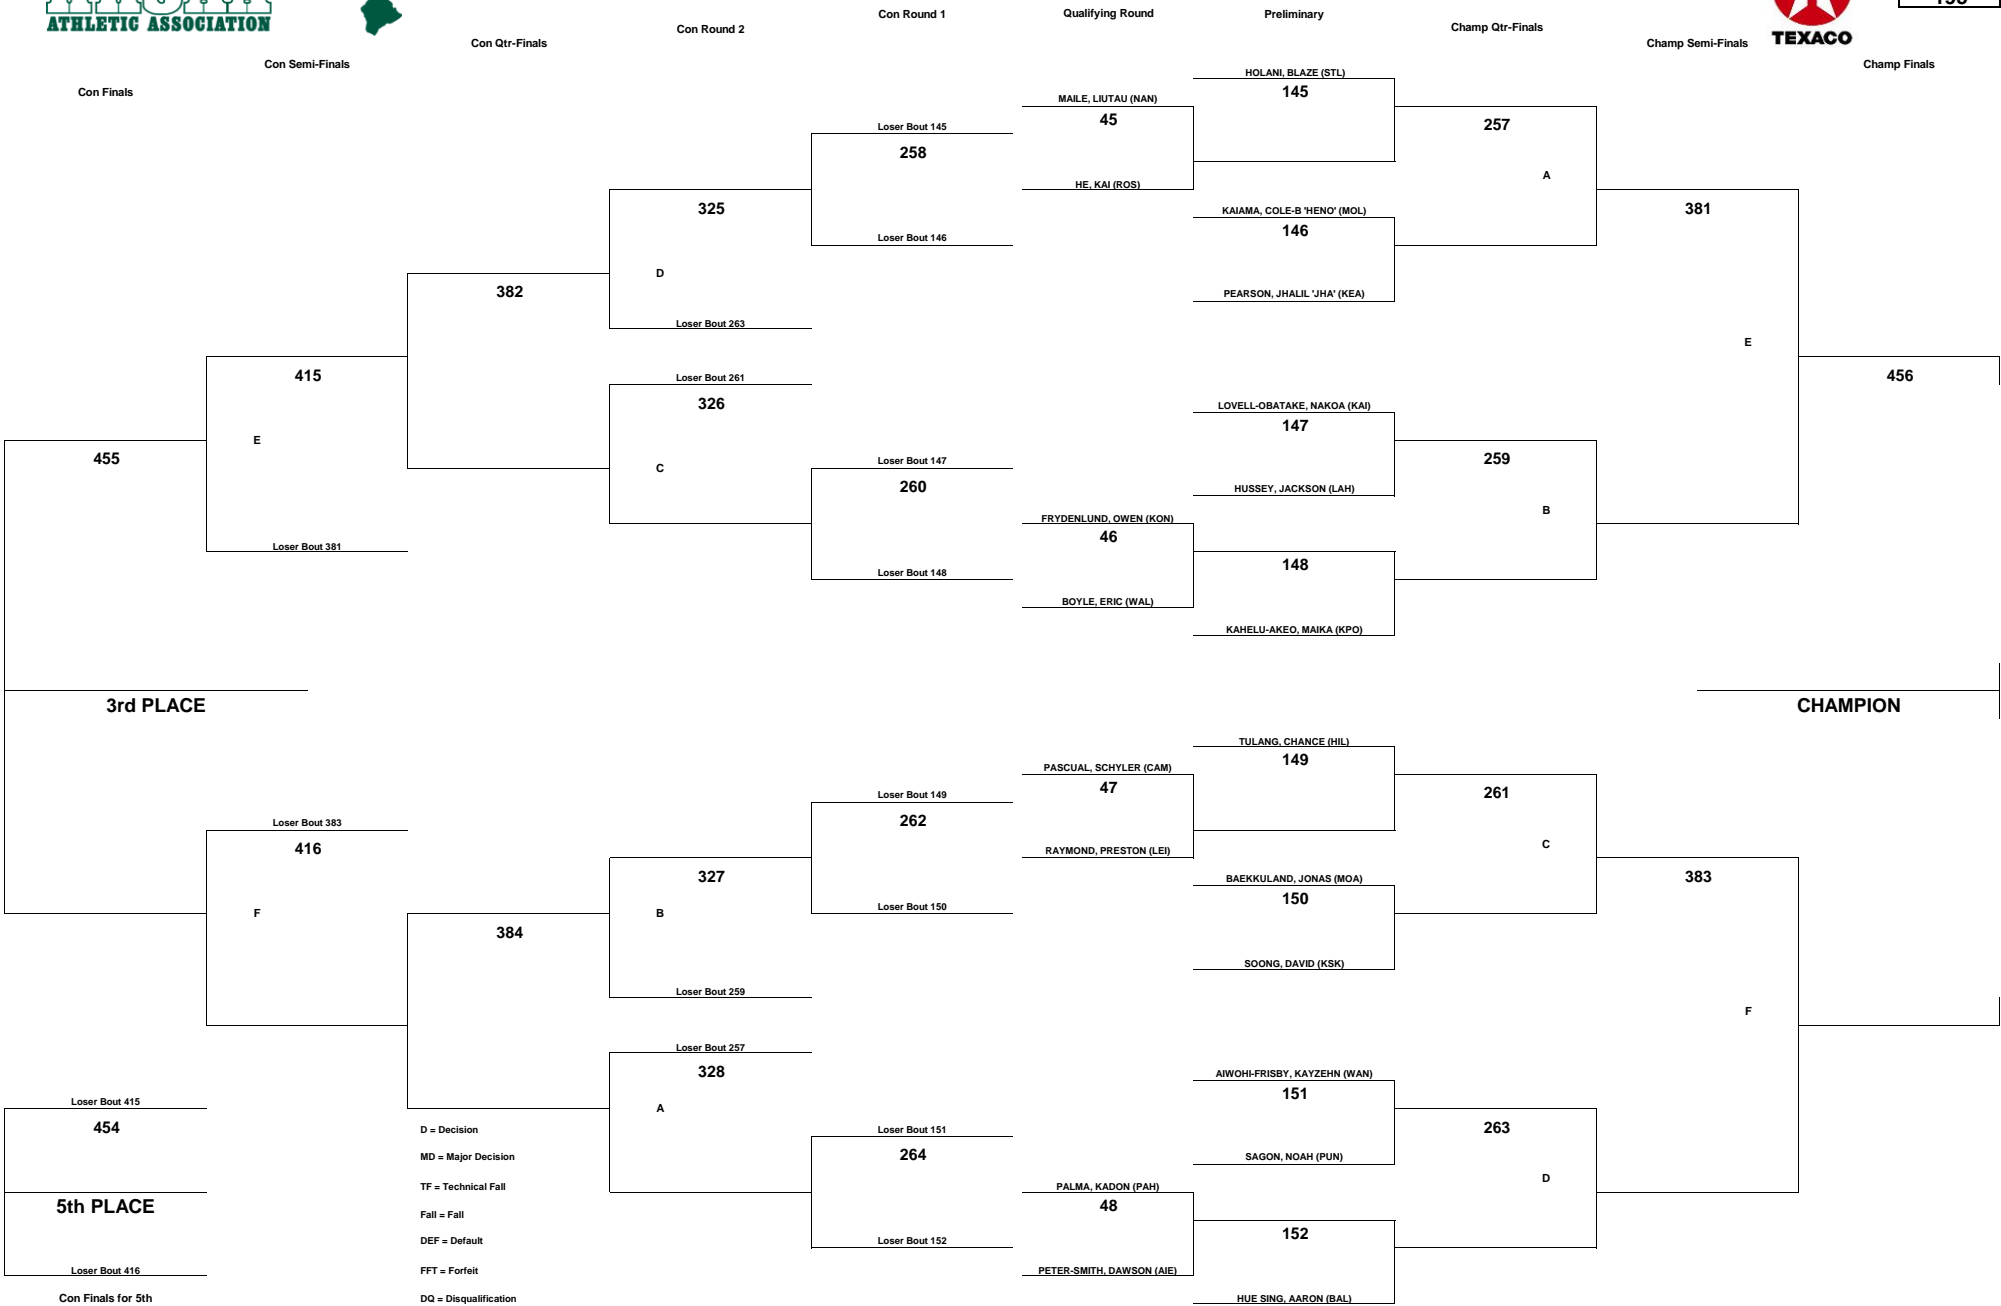

TEXACO-HAWAII HIGH SCHOOL ATHLETIC ASSOCIATION 2022 BOYS WRESTLING CHAMPIONSHIPS

WEIGHT CLASS
182

TEXACO-HAWAII HIGH SCHOOL ATHLETIC ASSOCIATION 2022 BOYS WRESTLING CHAMPIONSHIPS

WEIGHT CLASS
195

D = Decision
 MD = Major Decision
 TF = Technical Fall
 Fall = Fall
 DEF = Default
 FFT = Forfeit
 DQ = Disqualification