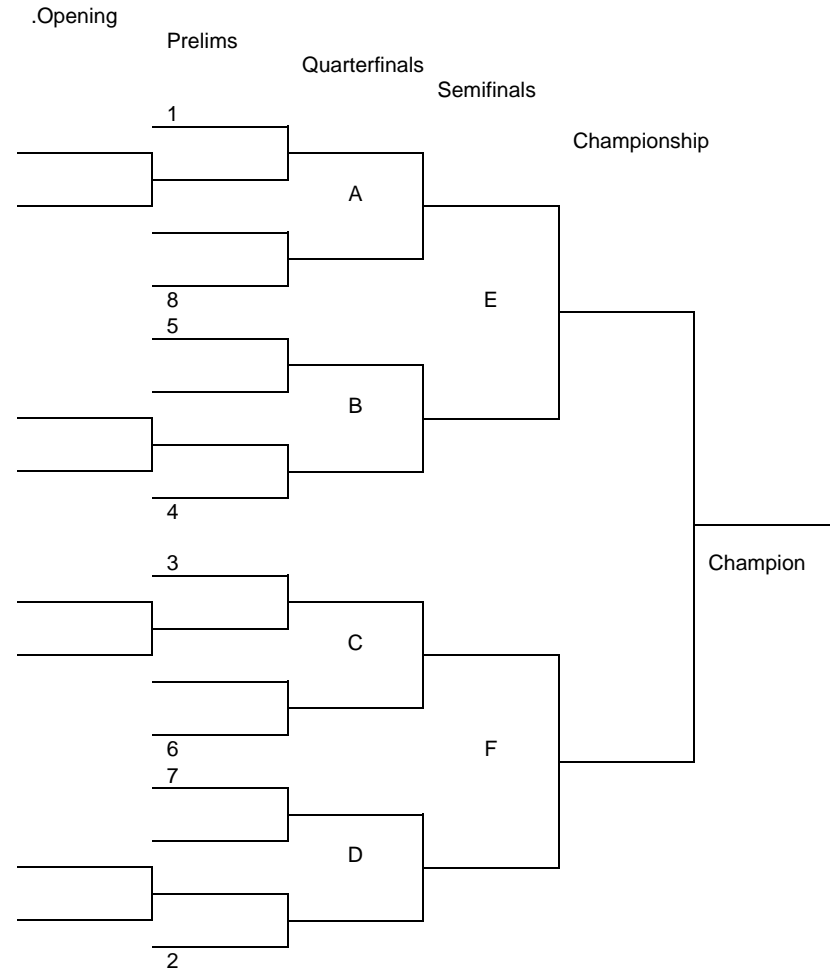

Championship