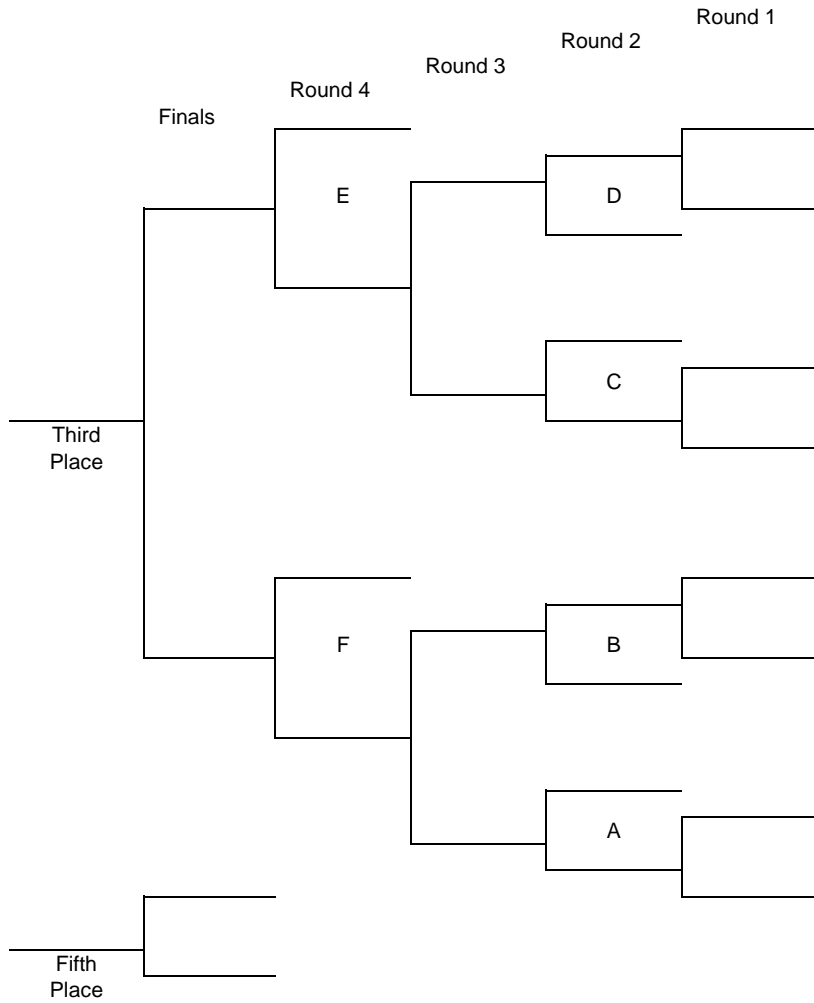

WRESTLING CHAMPIONSHIP

Wt. Class _____

Consolation