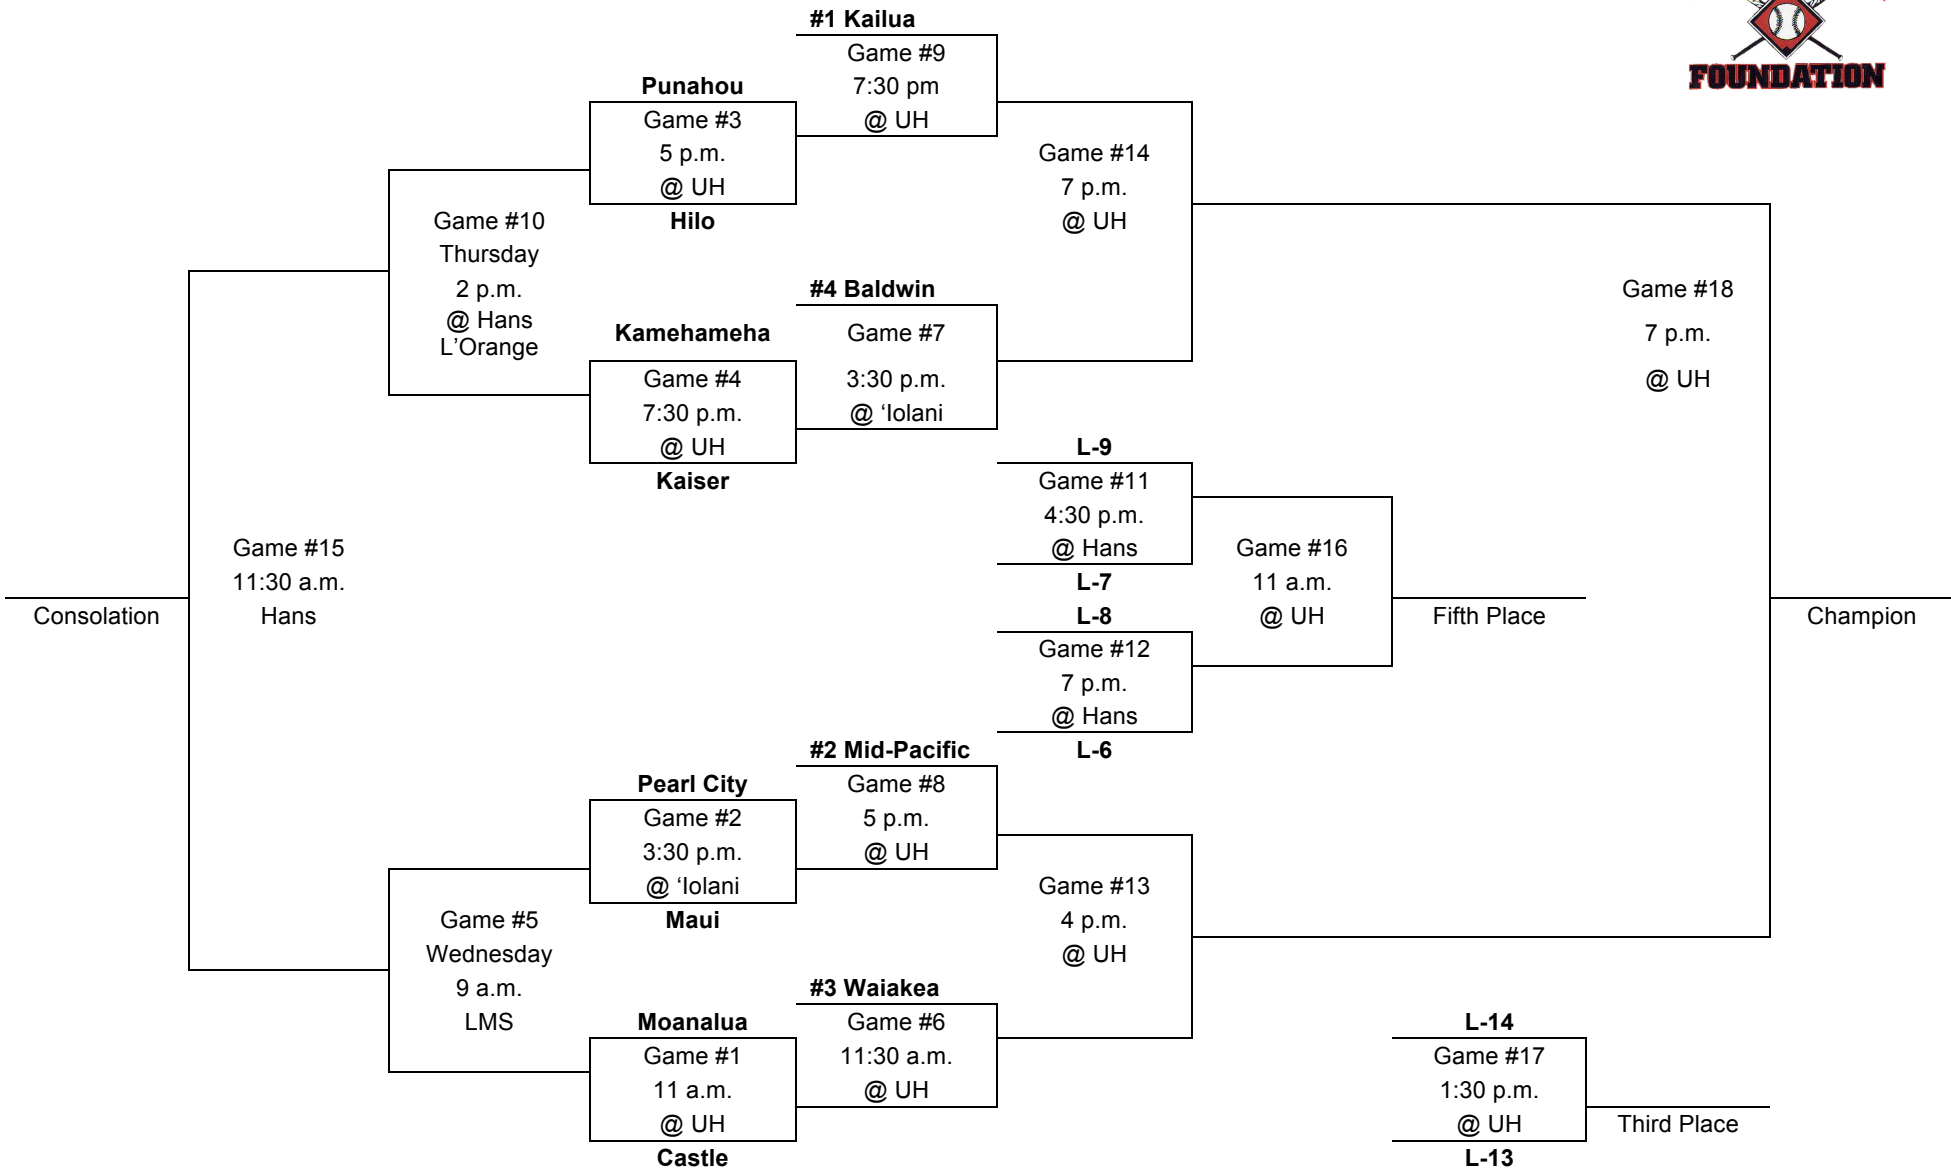

Wally Yonamine Foundation Baseball State Championships
Division I Tournament Bracket
May 8-11, 2012 – Les Murakami Stadium/'Iolani School

Friday
May 11

Wed. & Thu.
May 9 & 10

Tuesday
May 8

Wednesday
May 9

Thursday
May 10

Friday
May 11