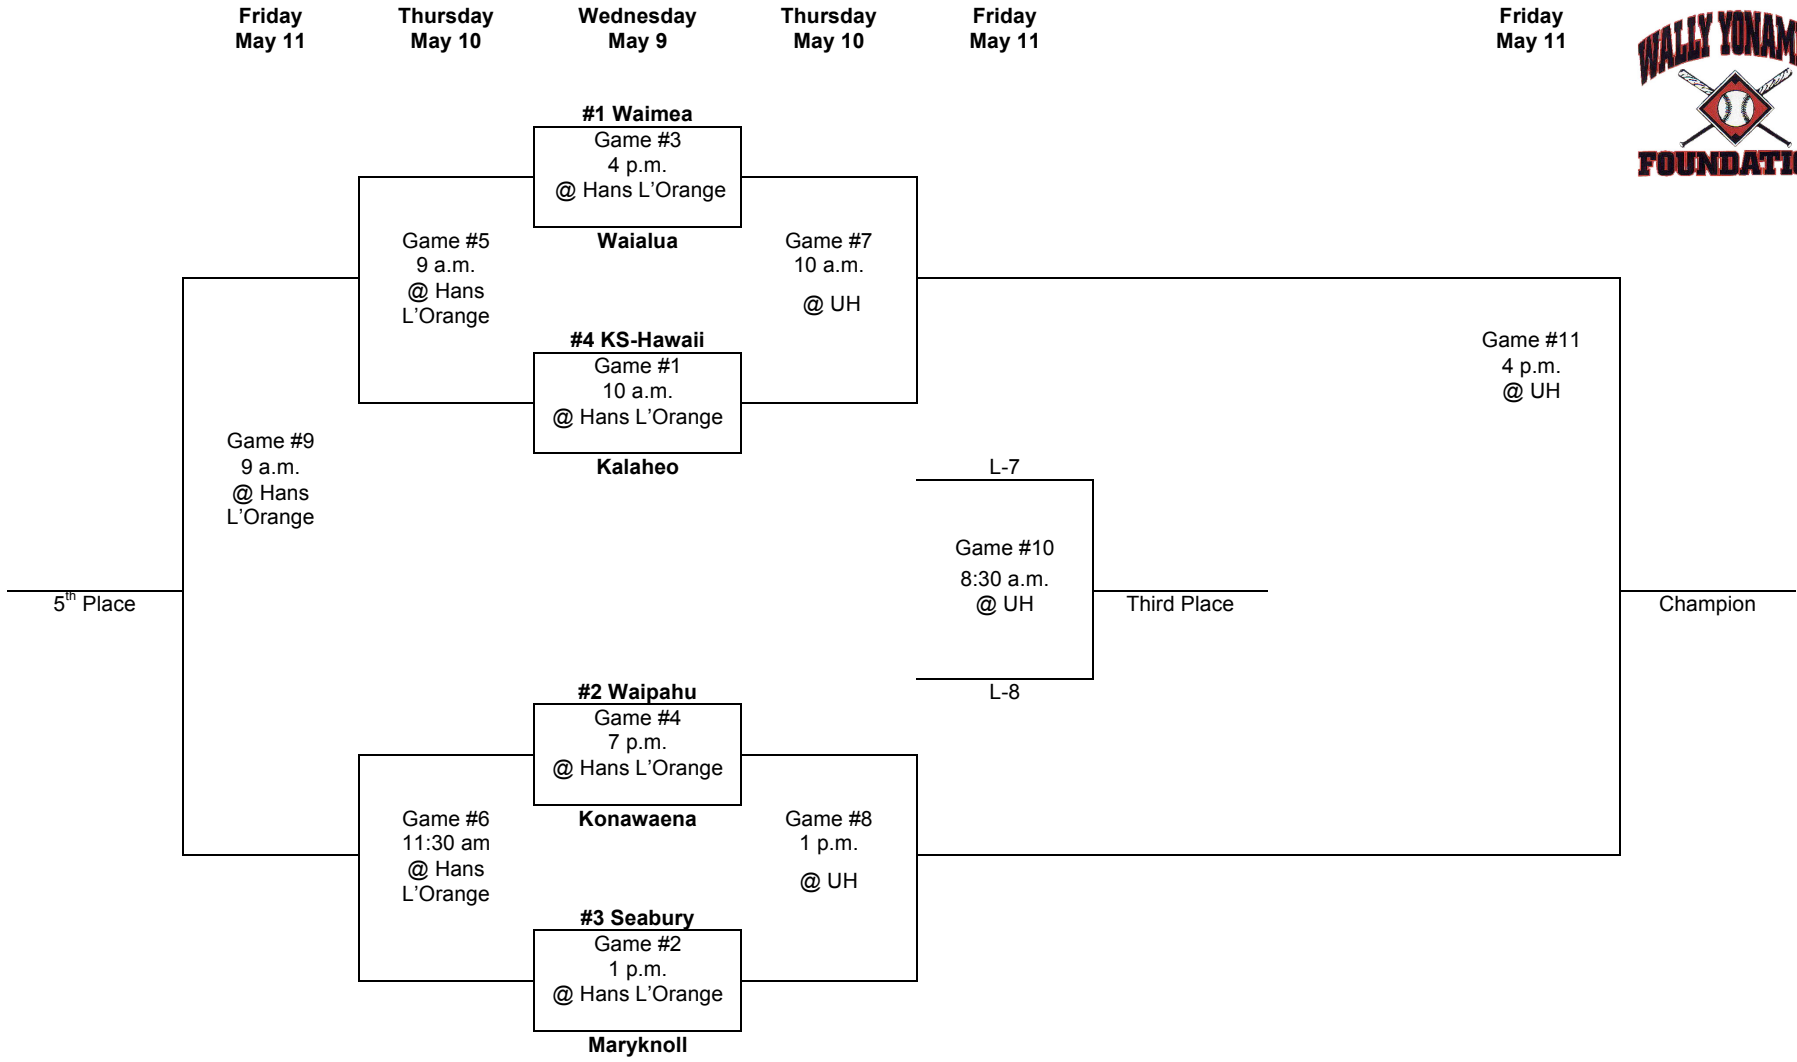

Wally Yonamine Foundation Baseball State Championships

Division II Tournament Bracket

May 9-11, 2012 – CORP/RWSS