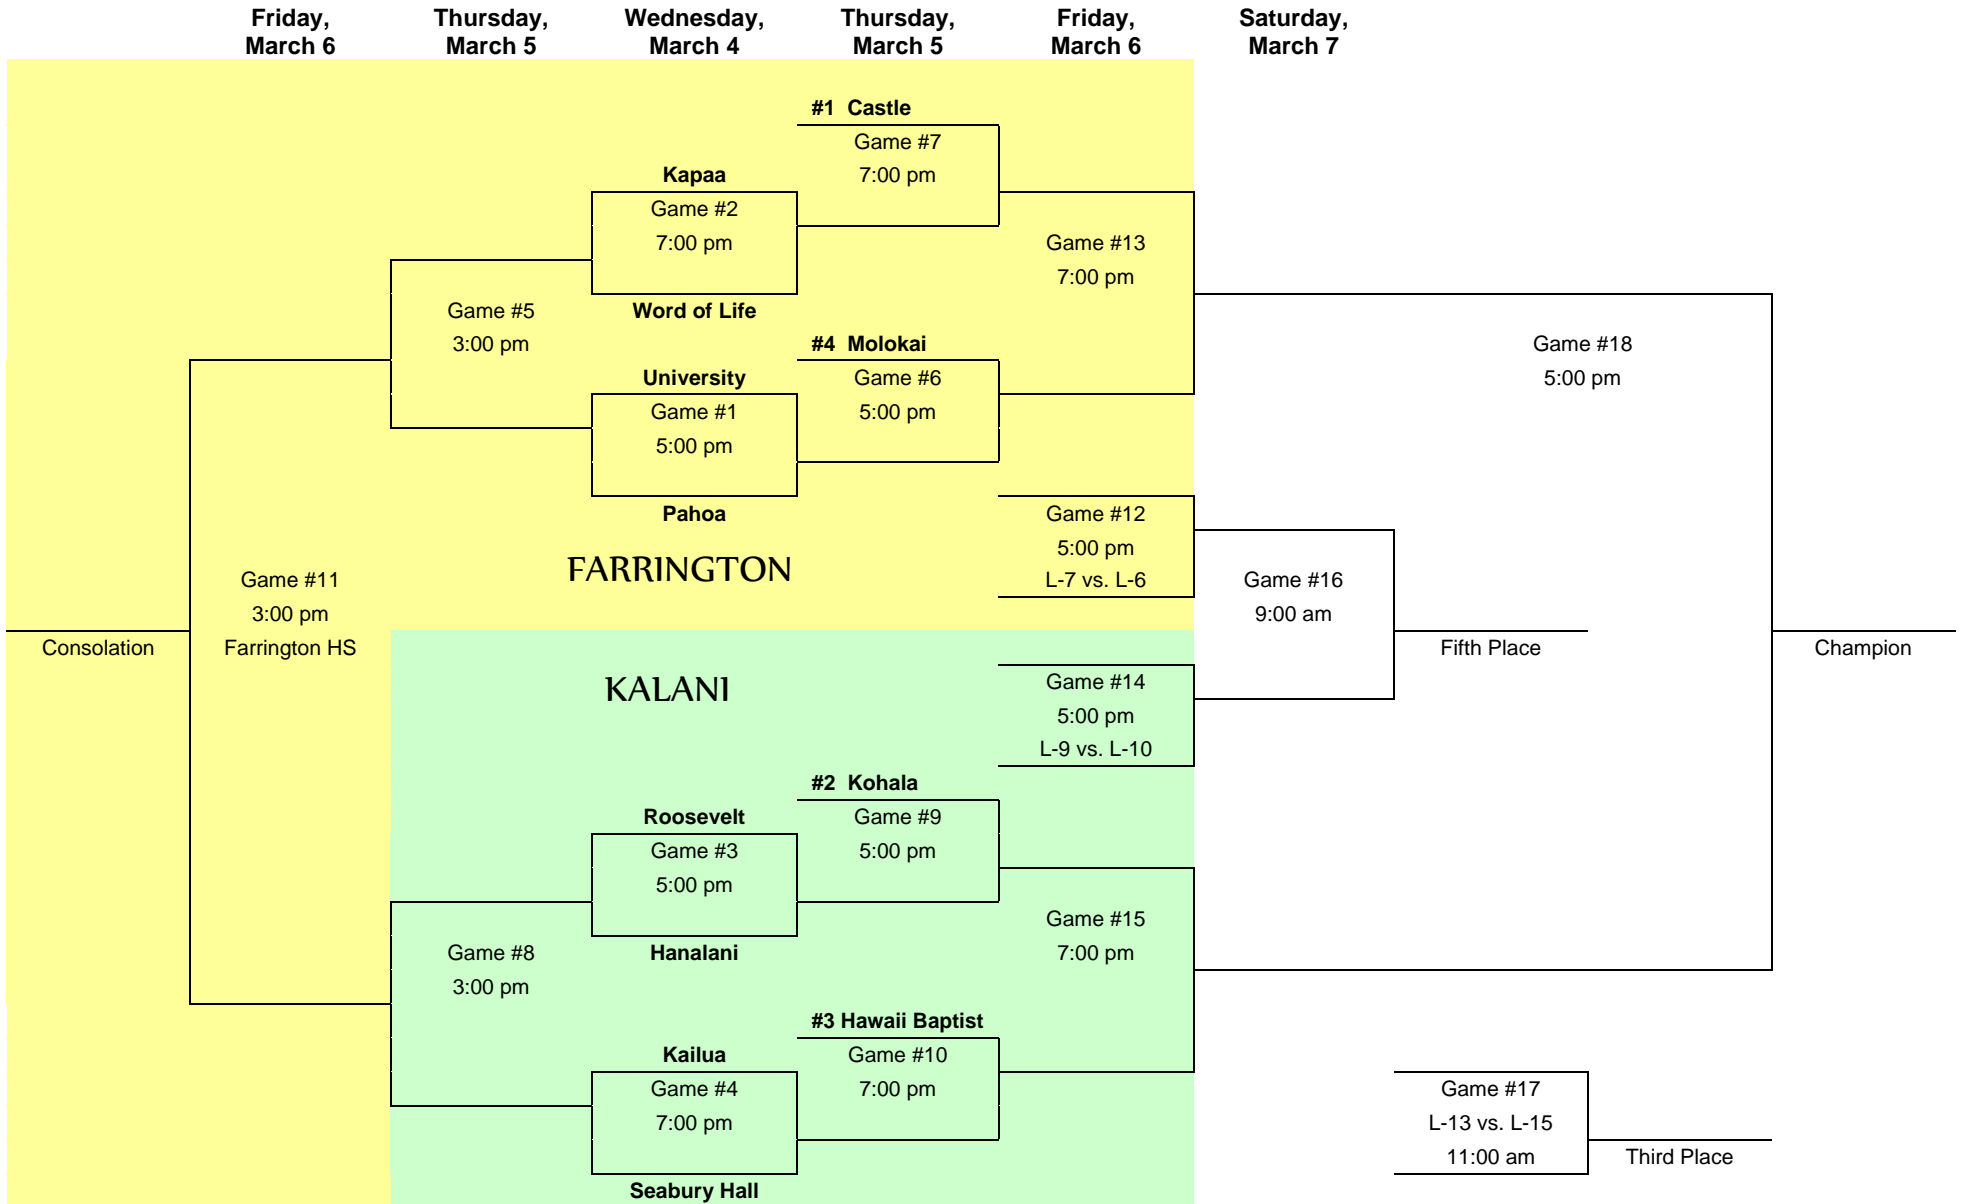

HAWAIIAN AIRLINES BOYS BASKETBALL STATE CHAMPIONSHIPS

WEDNESDAY - SATURDAY, MARCH 4-7, 2009

DIVISION II BRACKET