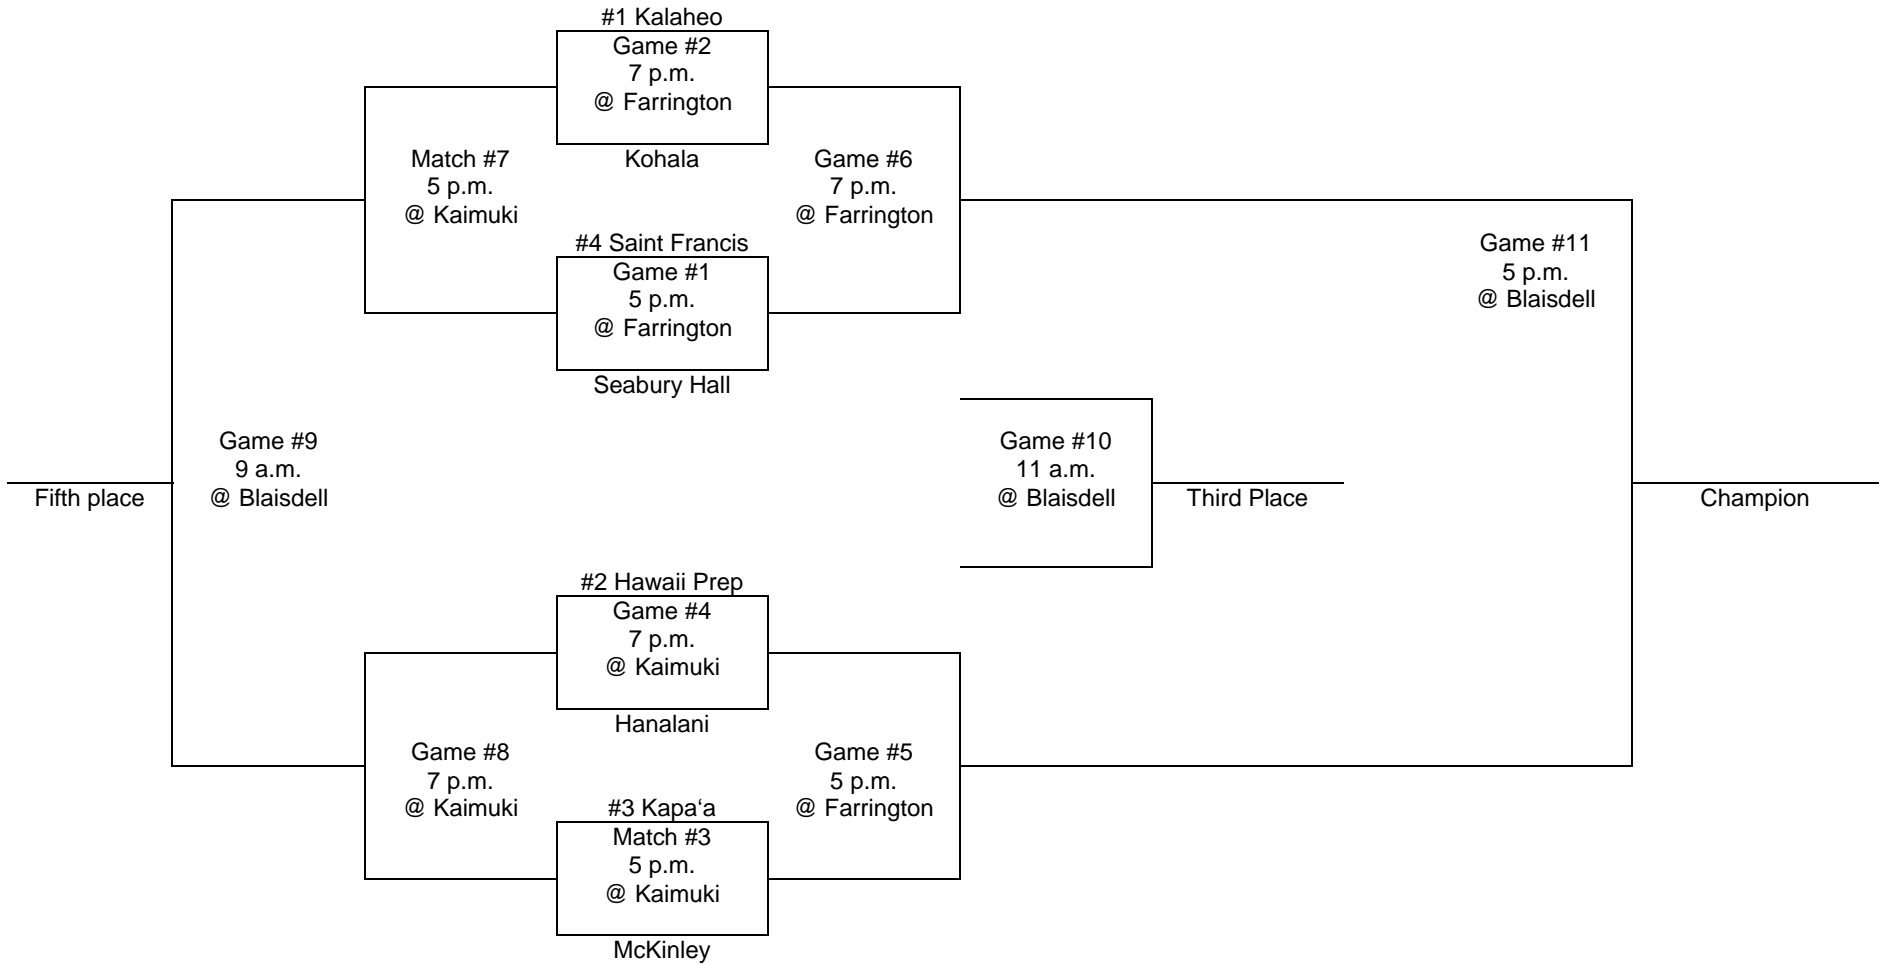

HAWAIIAN AIRLINES BOYS BASKETBALL STATE CHAMPIONSHIPS
THURSDAY-SATURDAY, FEB. 23-25, 2012
DIVISION II BRACKET
Presented by the Hawai'i High School Athletic Association

Saturday
Feb. 25

Friday
Feb. 24

Thursday
Feb. 23

Friday
Feb. 24

Saturday
Feb. 25

Saturday
Feb. 18