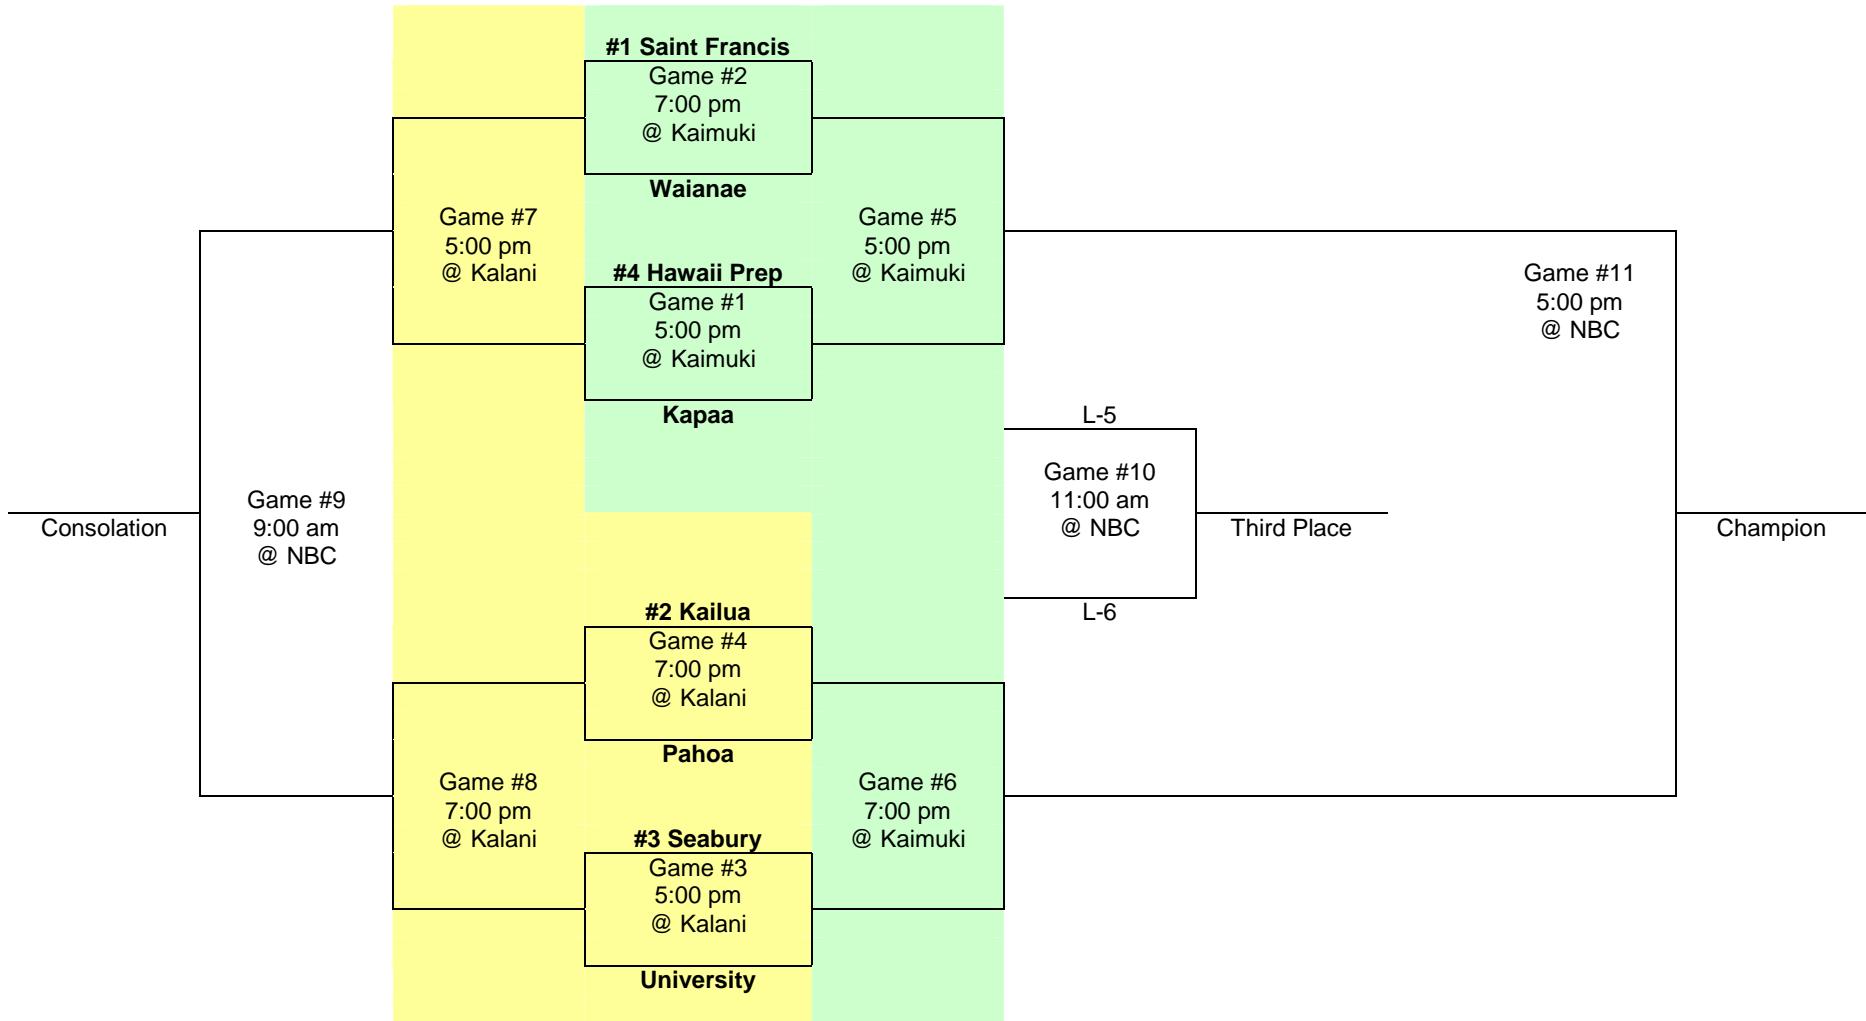

HAWAIIAN AIRLINES BOYS BASKETBALL STATE CHAMPIONSHIPS
THURSDAY - SATURDAY, FEBRUARY 21-23, 2013
DIVISION II BRACKET
Presented by the Hawaii High School Athletic Association

Saturday
Feb. 23

Friday
Feb. 22

Thursday
Feb. 21

Friday
Feb. 22

Saturday
Feb. 23

Saturday
Feb. 23

DIVISION I

BALDWIN	App.	Won	Loss	Pct.	1st	2nd	3rd	4th	5th	6th	Con	Tournament Appearances (Year)
Division 1	34	33	57	0.367			6	4	2	3	3	1960-64-72-73-75-76-77-78-79-82-85-86-87-88-89-90-91-92-93-94-95-96-97-00-01-02-03-04-05-06-07-09-11-12

35th appearance (most of any MIL team); Best finish: 3rd (6 times including last season-2012)

FARRINGTON	App.	Won	Loss	Pct.	1st	2nd	3rd	4th	5th	6th	Con	Tournament Appearances (Year)
Division 1	10	19	11	0.633	2	1	1	2	2		1	1959-60-66-70-74-80-83-86-88-2010
Division 2	3	10	1	0.909	2		1					2007-08-11

14th appearance overall; 11th appearance in Division 1 (last appeared in 2010); Championships in 1959 and 1960 when it was a member of the ILH; Won Division 2 titles in 2008 and 2011

KALAHEO	App.	Won	Loss	Pct.	1st	2nd	3rd	4th	5th	6th	Con	Tournament Appearances (Year)
Division 1	27	57	30	0.655	3	6	6	1	5	2		1976-78-84-85-86-87-88-89-91-92-93-94-95-96-97-98-99-00-01-02-03-04-05-06-07-08-09
Division 2	1	3	0	1.000	1							2012

29th appearance (most of any OIA team); From 1991 to 2009 (19 straight appearances); From 1984 to 2009 (25 of 26 years in the tournament); Championships in 1985, 1995 and 2001 (Division 2 in 2012); Trying to be the first team to win a Division 2 title the year before and a Division 1 title the next year.

KS-HAWAII	App.	Won	Loss	Pct.	1st	2nd	3rd	4th	5th	6th	Con	Tournament Appearances (Year)
Division 1	5	6	9	0.400		1		2		1		2006-07-08-11-12

6th appearance (all in division 1). Third consecutive appearance; Best finish: 2nd in 2008 (lost 41-38 to Punahou).

KAPOLEI	App.	Won	Loss	Pct.	1st	2nd	3rd	4th	5th	6th	Con	Tournament Appearances (Year)
Division 1	1	2	1	0.667							1	2012

2nd appearance (appeared in 2012); Consolation winner last season

KING KEKAULIKE	App.	Won	Loss	Pct.	1st	2nd	3rd	4th	5th	6th	Con	Tournament Appearances (Year)
Division 1	1	1	2	0.333								2012

2nd appearance (appeared in 2012); First game of state tournament (2012), upset KS Kapalama 43-38.