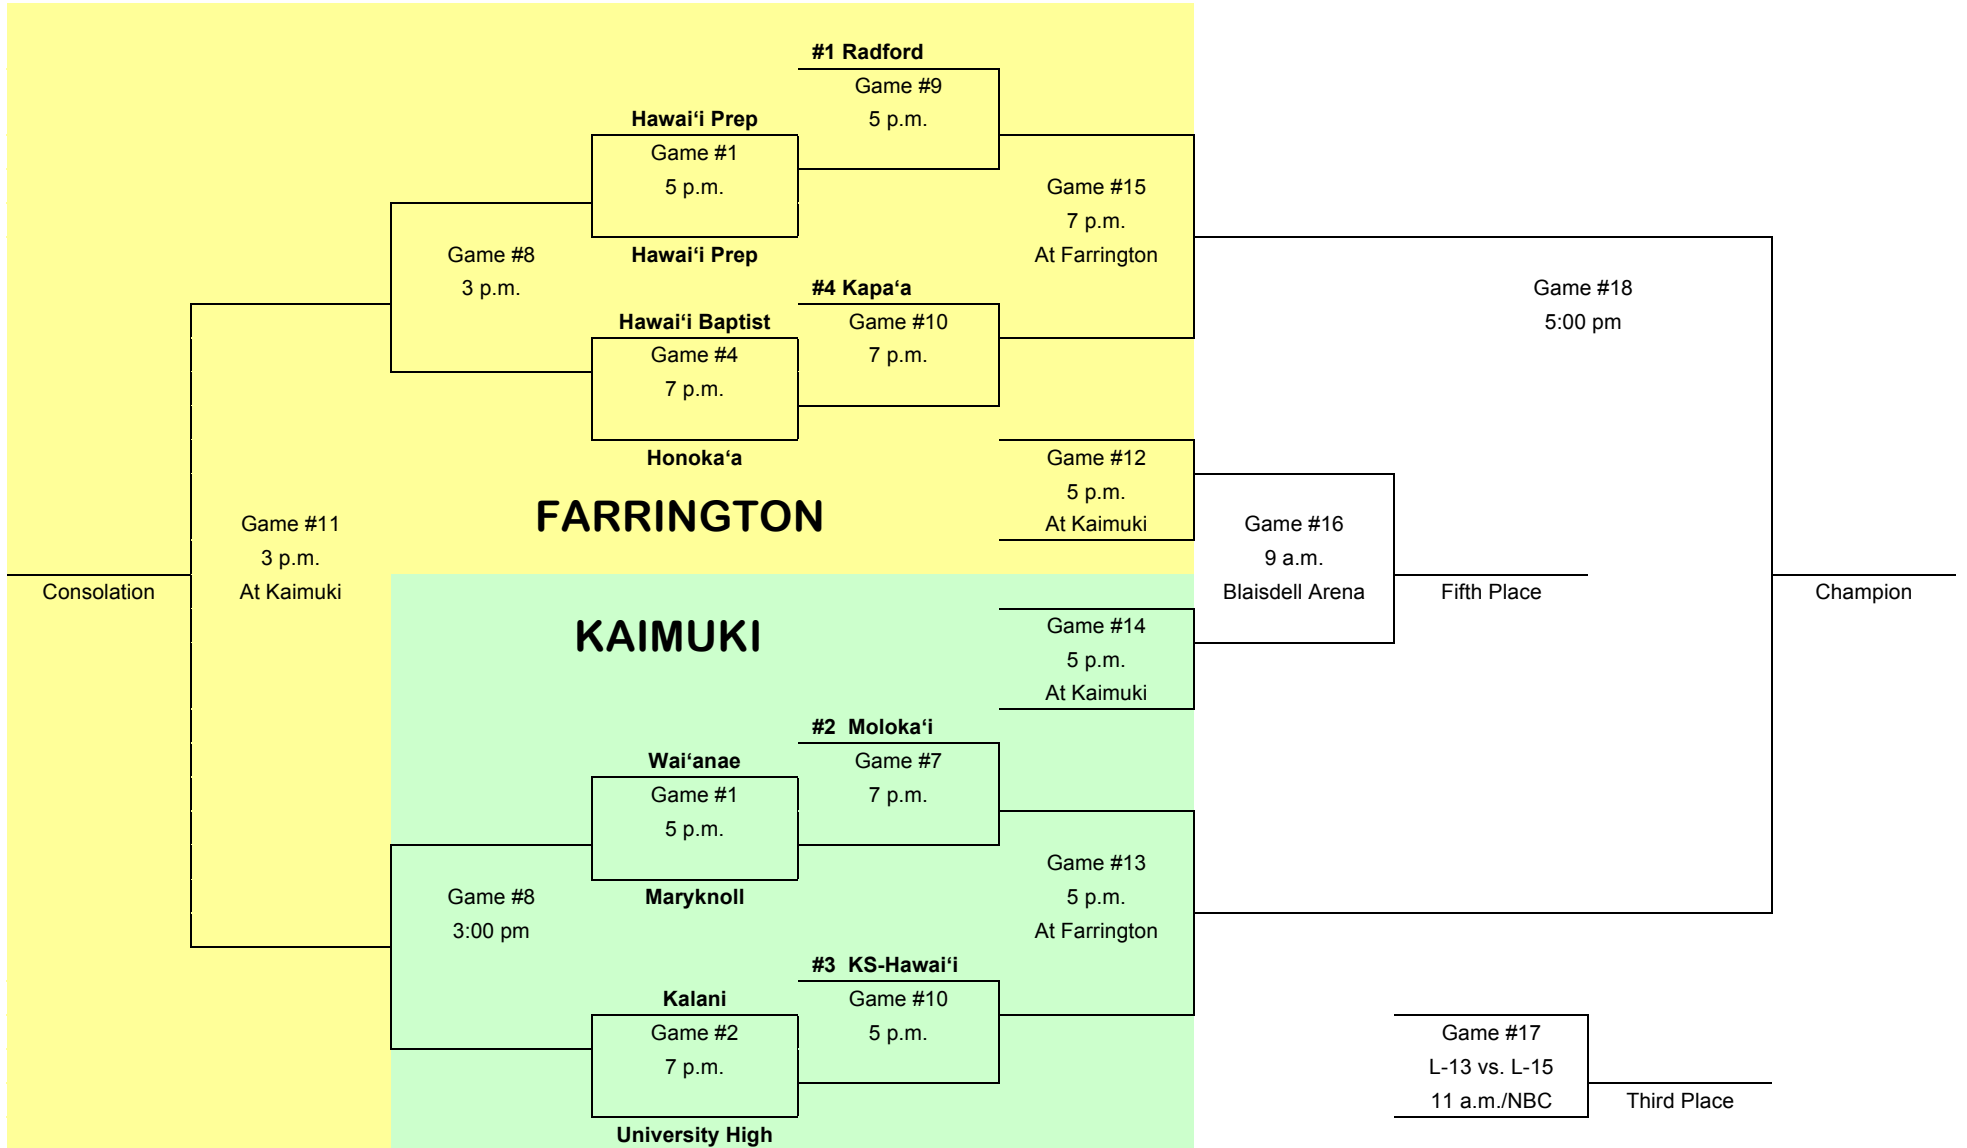

HAWAIIAN AIRLINES GIRLS BASKETBALL STATE CHAMPIONSHIPS
TUESDAY-FRIDAY, FEBRUARY 1-4, 2011
DIVISION II BRACKET
Presented by the Hawai'i High School Athletic Association

Thursday,
Feb. 3

Wednesday,
Feb. 2

Tuesday,
Feb. 1

Wednesday,
Feb. 2

Thursday,
Feb. 3

Friday,
Feb. 4