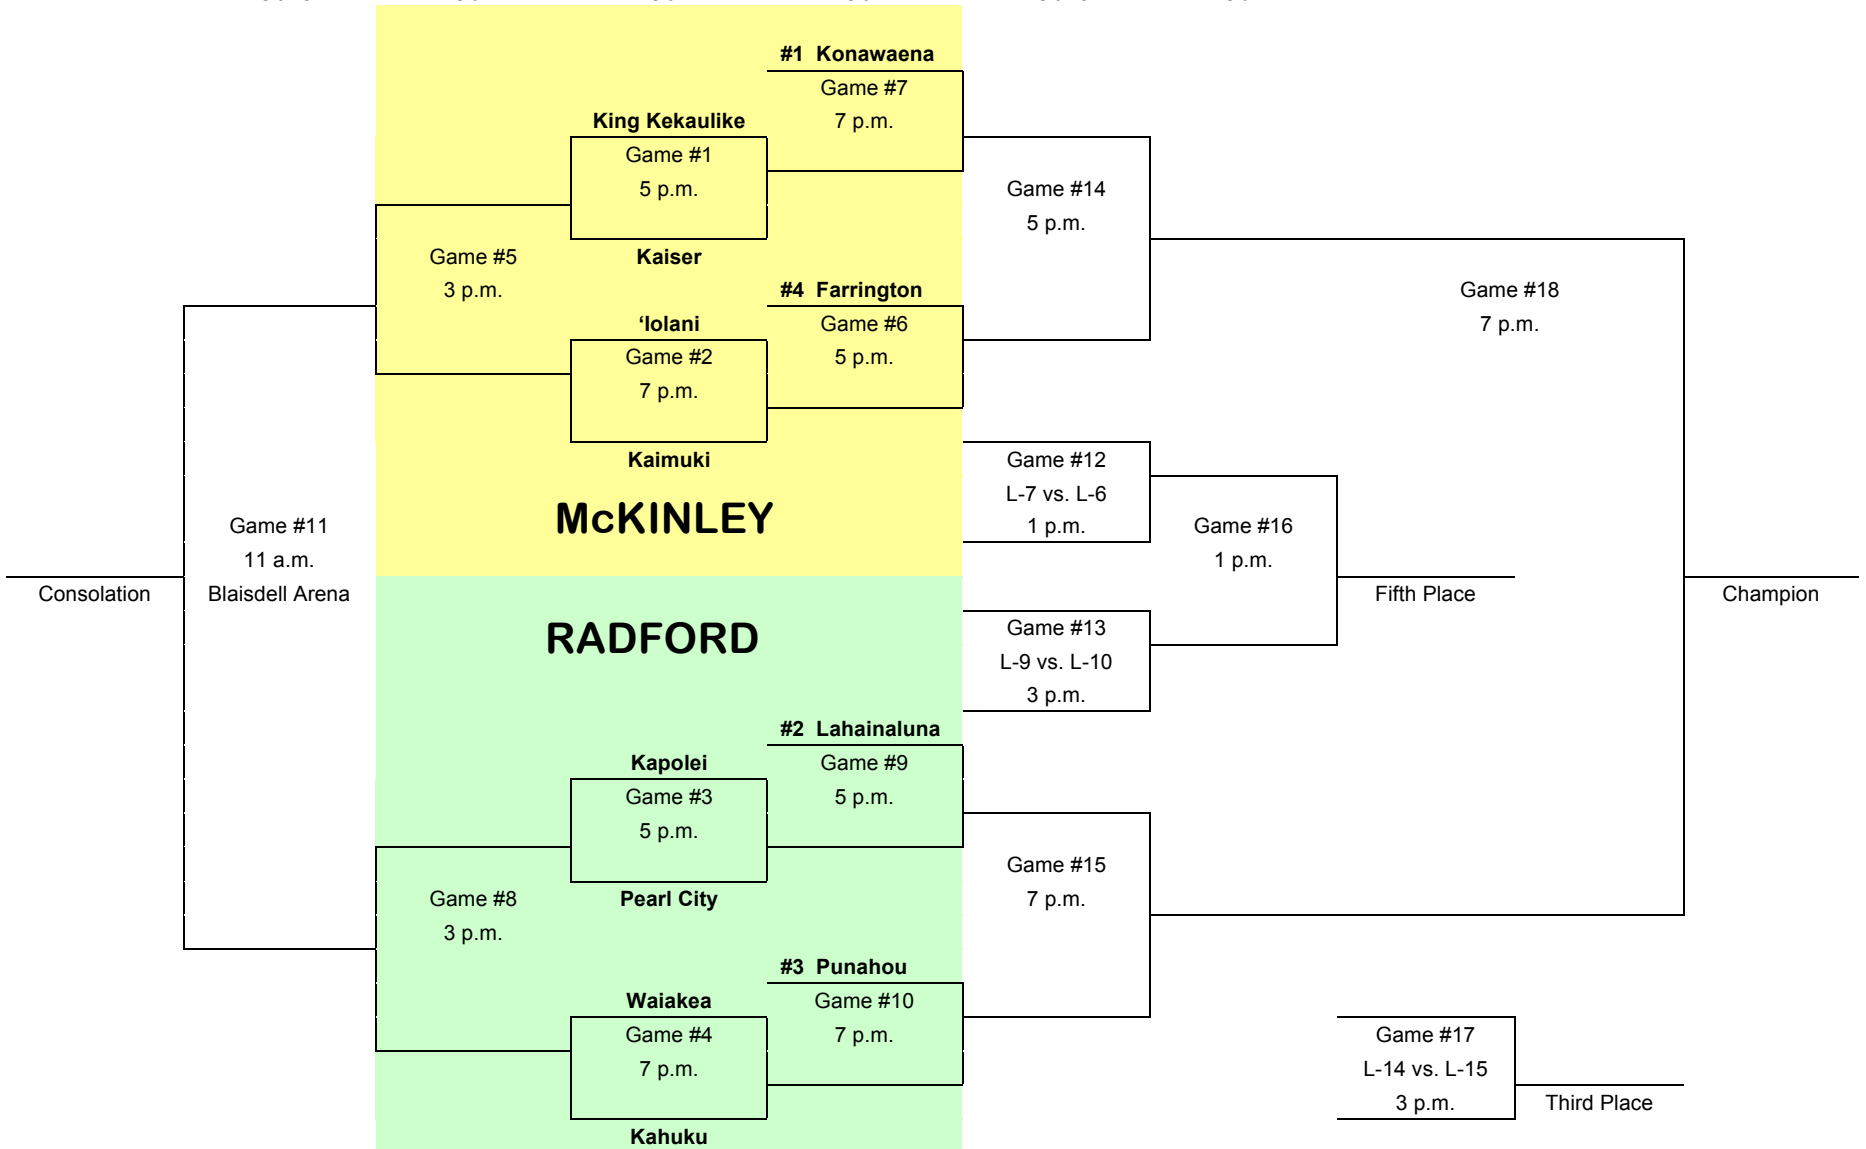

HAWAIIAN AIRLINES GIRLS BASKETBALL STATE CHAMPIONSHIPS
TUESDAY-FRIDAY, FEBRUARY 1-4, 2011
DIVISION I BRACKET
Presented by the Hawai'i High School Athletic Association

Thursday,
Feb. 3

Wednesday,
Feb. 2

Tuesday,
Feb. 1

Wednesday,
Feb. 2

Thursday,
Feb. 3

Friday,
Feb. 4