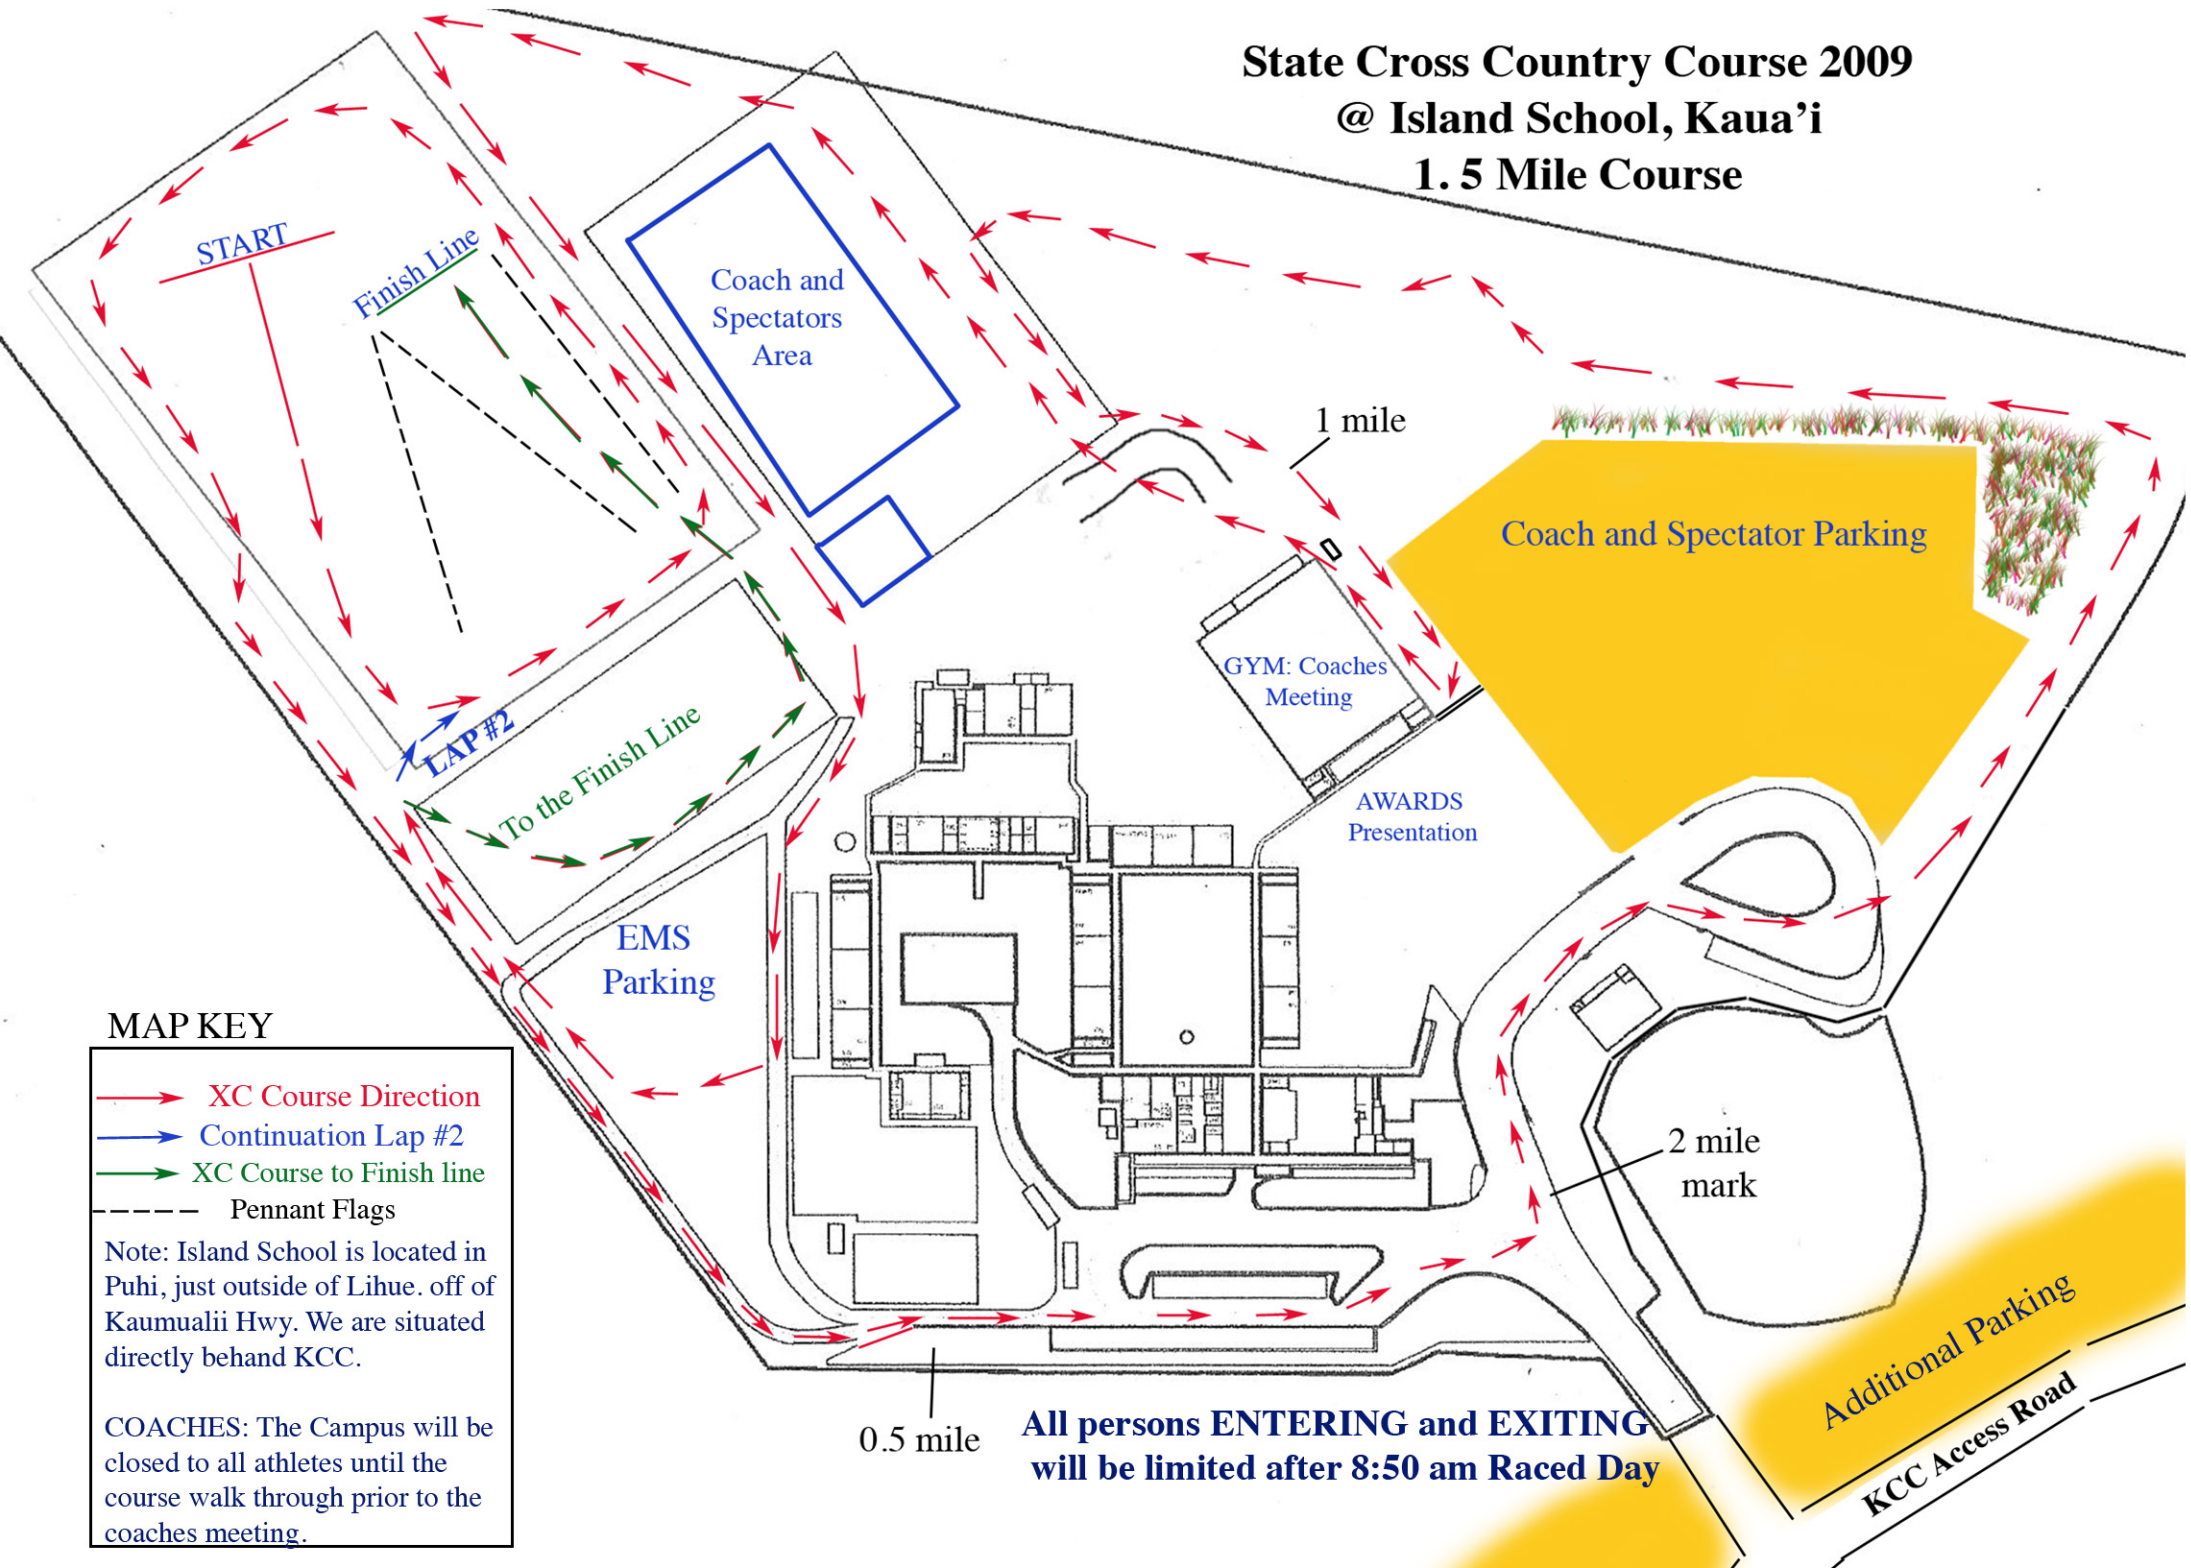

State Cross Country Course 2009 @ Island School, Kaua'i 1.5 Mile Course

MAP KEY

- XC Course Direction
- Continuation Lap #2
- XC Course to Finish line
- - - Pennant Flags

Note: Island School is located in Puhi, just outside of Lihue, off of Kaunualii Hwy. We are situated directly behind KCC.

COACHES: The Campus will be closed to all athletes until the course walk through prior to the coaches meeting.

**All persons ENTERING and EXITING
will be limited after 8:50 am Raced Day**